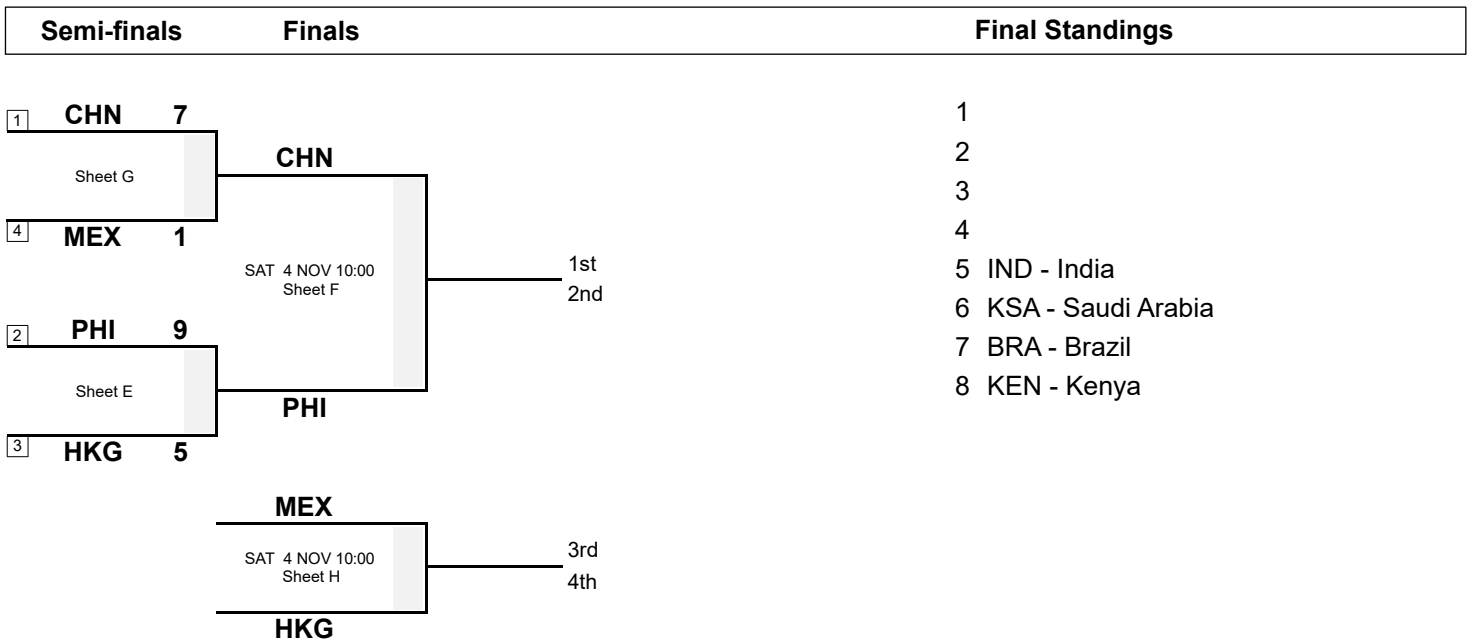

Session Results and Standings

Sheet	Game	Team	LSFE	1	2	3	4	5	6	7	8	9	10	Extra Ends	Total
E	8	HKG - Hong Kong		0	2	0	0	0	1	0	2	0	X		5
	8	PHI - Philippines	*	2	0	1	0	2	0	2	0	2	X		9
G	8	CHN - China	*	2	0	2	0	0	3	0	0	X	X		7
	8	MEX - Mexico		0	0	0	1	0	0	0	0	X	X		1

Play-offs Bracket

Legend:
 LSFE(*) Last Stone First End X Unplayed/unfinished end due to concession