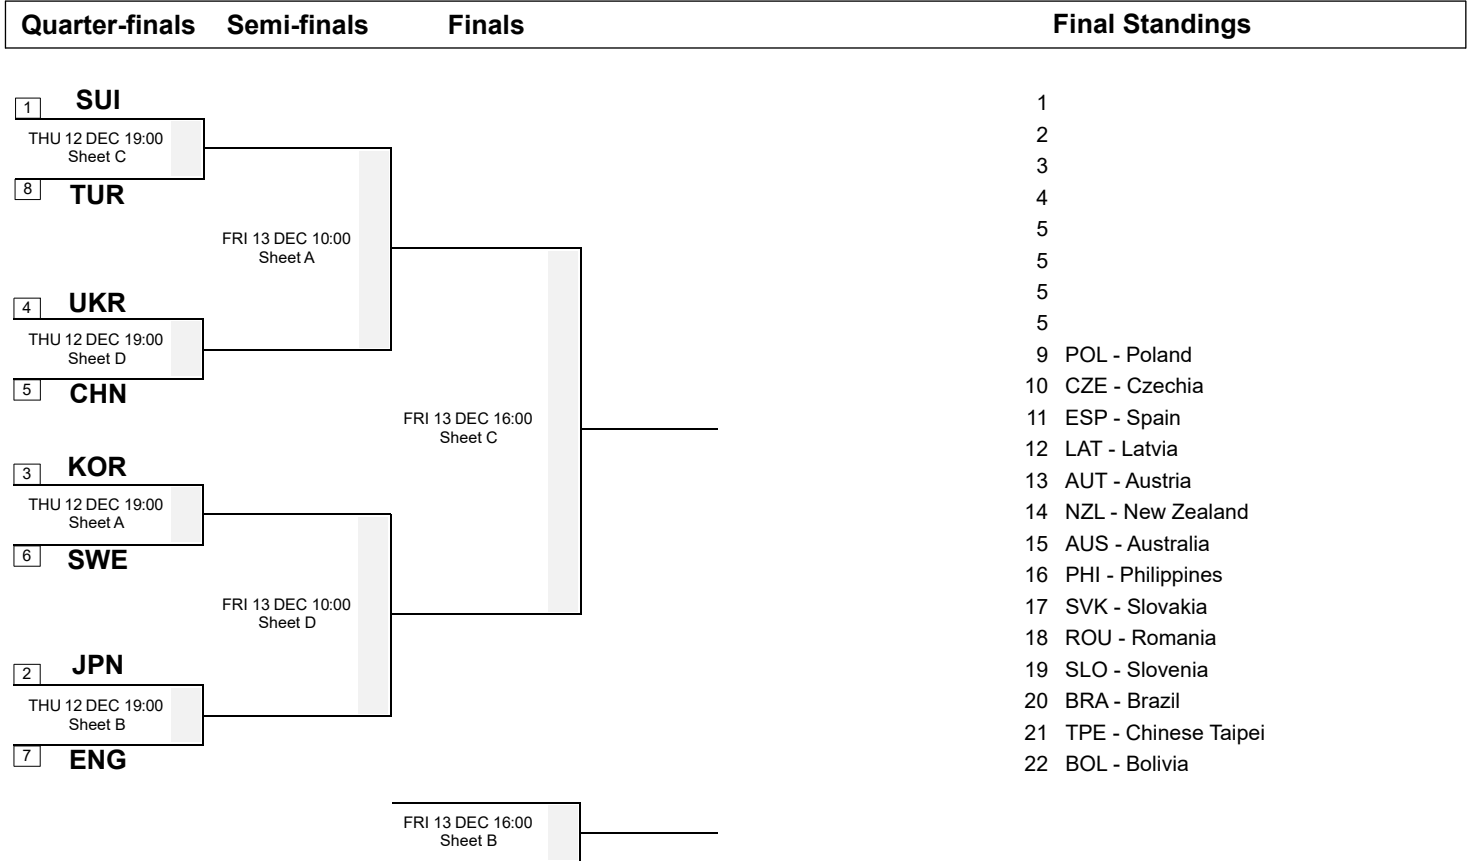

Team Line-ups

A	KOR - Korea			SWE - Sweden	4 S	NYGREN Vilmer	R
	3 V	LEE Woojung	R		3 V	DRYBURGH Alexander	L
	2	PARK Seongmin	R		2	ALEXANDER Dante	R
	1	KWON Juni	R		1	RODLING Ture	R
	A	SHIN Eunjun	R		A	MEYERSON Jonatan	R
	C	KIM Chigu			C	DRYBURGH James	
B	ENG - England			JPN - Japan	4 S	NAKAHARA Toa	R
	3	McLAIN Callum	R		3 V	MICHITANI Hinata	R
	2 V	GILLARD Benjamin	R		2	TAKEMURA Riku	R
	1	CAUNCE Troy	R		1	KIMURA Yuta	R
	A	HOLCOMBE Benjamin	R		A	KOBAYASHI Shunta	R
	C	WHITTLE James			C	OGASAWARA Ayumi	
C	SUI - Switzerland Δ			TUR - Türkiye Δ	4 S	BAYRAMOGLU Mehmet Fatih	R
	3 V	WITTICH Leon	R		3 V	ZENIT Muhammed Taha	R
	2	BIEHLE Timon	R		2	KAYA Oguzhan	R
	1	FEIERABEND Jonas	R		1	KARAKURT Emre Can	R
	A	ERNST Livio	R		A	KARAHAN Muhammed Ali	R
	C	OBRIST Greg			C	TOPALOGLU Sadik	
D	UKR - Ukraine			CHN - China Δ	4 S	LIU Guangshen	R
	3 V	SUHAK Artem	R		3 V	YU Sen	R
	2	KOVAL Vladyslav	R		2	ZHU Yupeng	R
	1	HASYNETS Artem	R		1	LI Yang	R
	A	-			A	YAN Jisong	R
	C	RAMSAY David			C	ZHANG Rongrui	

Team Line-ups

Play-offs Bracket

Note:
Position and function for each team member:
4 = Fourth, 3 = Third, 2 = Second, 1 = Lead, A = Alternate, S = Skip, V = Vice-Skip, C = Coach

Legend:
Δ Different from Original Line-up L Left-handed R Right-handed