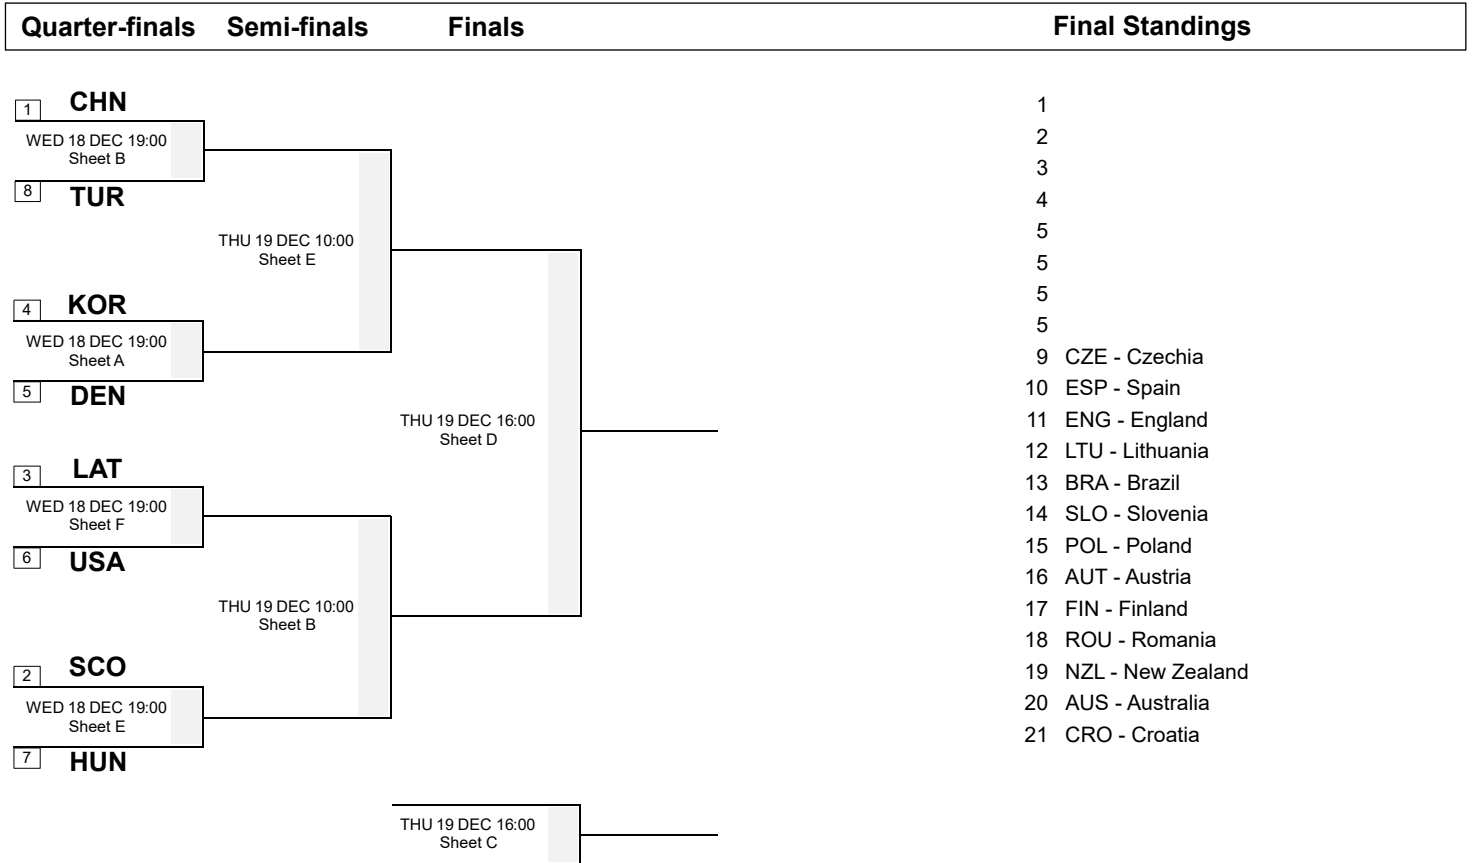

F

USA - United States		
4 S	GIROUX Allie	R
3 V	THURLOW Tessa	R
2	FLEMING Ella	R
1	KOCH Savannah	R
A	GIROUX Brooke	R
C	MOORE Michael	

LAT - Latvia		
4 S	BARONE Evelina	R
3 V	IEVINA Rezija	R
2	APSE Veronika	R
1	SELIVERSTOVA Marija	R
A	IEVINA Leticija	R
C	STASA-SARSUNE Iveta	

Team Line-ups

Play-offs Bracket

Note:

Position and function for each team member:

4 = Fourth, 3 = Third, 2 = Second, 1 = Lead, A = Alternate, S = Skip, V = Vice-Skip, C = Coach

Legend:

L Left-handed

R Right-handed