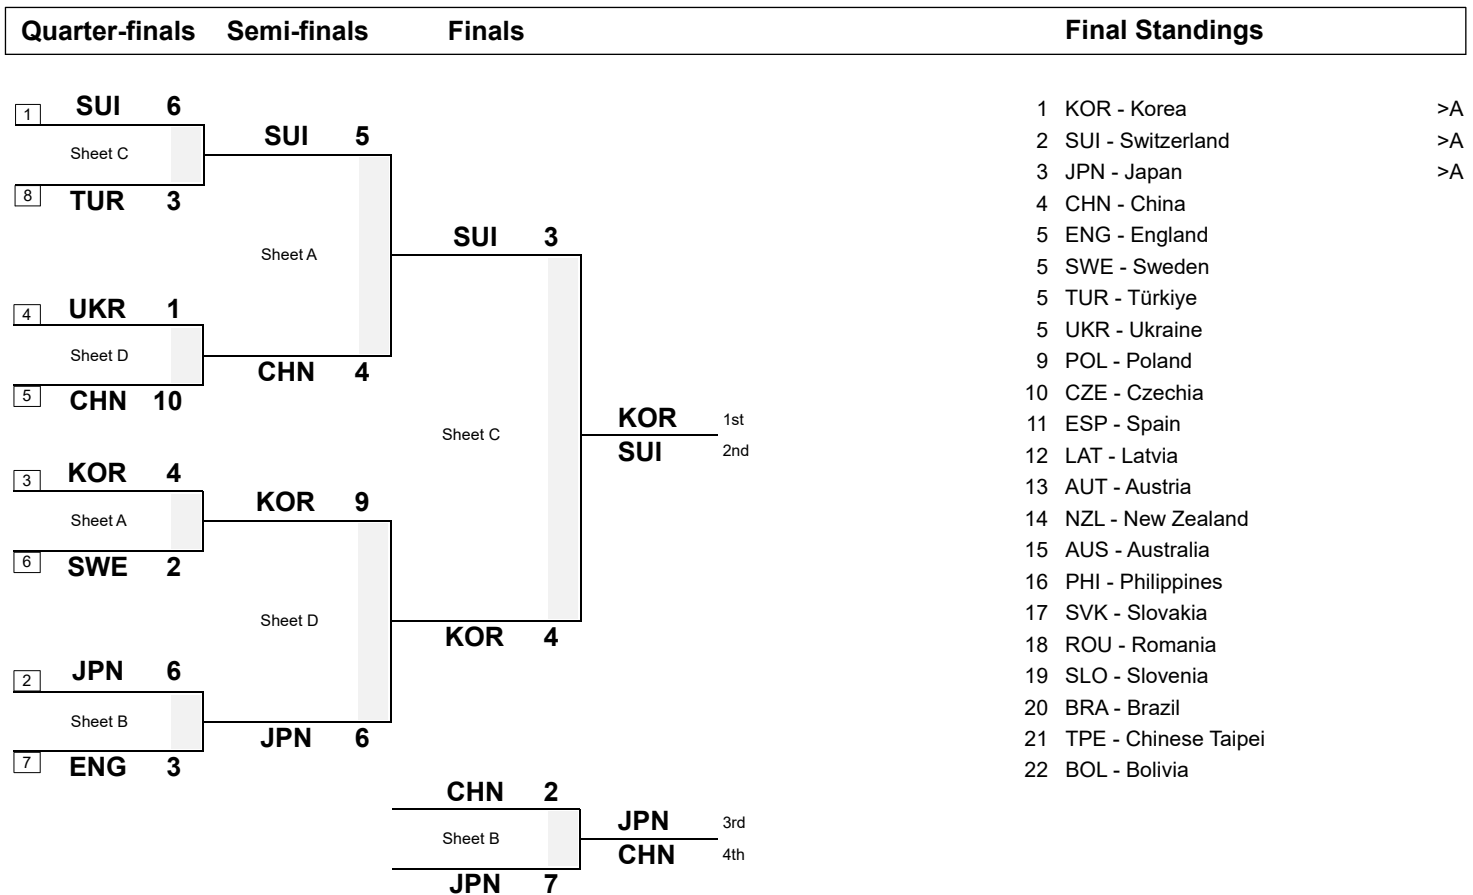

Session Results and Standings

Sheet	Team	LSD/LSFE	1	2	3	4	5	6	7	8	Extra Ends	Total
B	CHN - China	86.9cm	0	0	0	0	0	2	0	0		2
	JPN - Japan	65.0cm *	0	1	0	1	1	0	1	3		7
C	KOR - Korea	337.9cm	0	0	3	0	0	0	0	1		4
	SUI - Switzerland	80.0cm *	0	1	0	0	2	0	0	0		3

Play-offs Bracket

Legend:	LSD Last Stone Draw	LSFE(*) Last Stone First End
>A To A-Division		