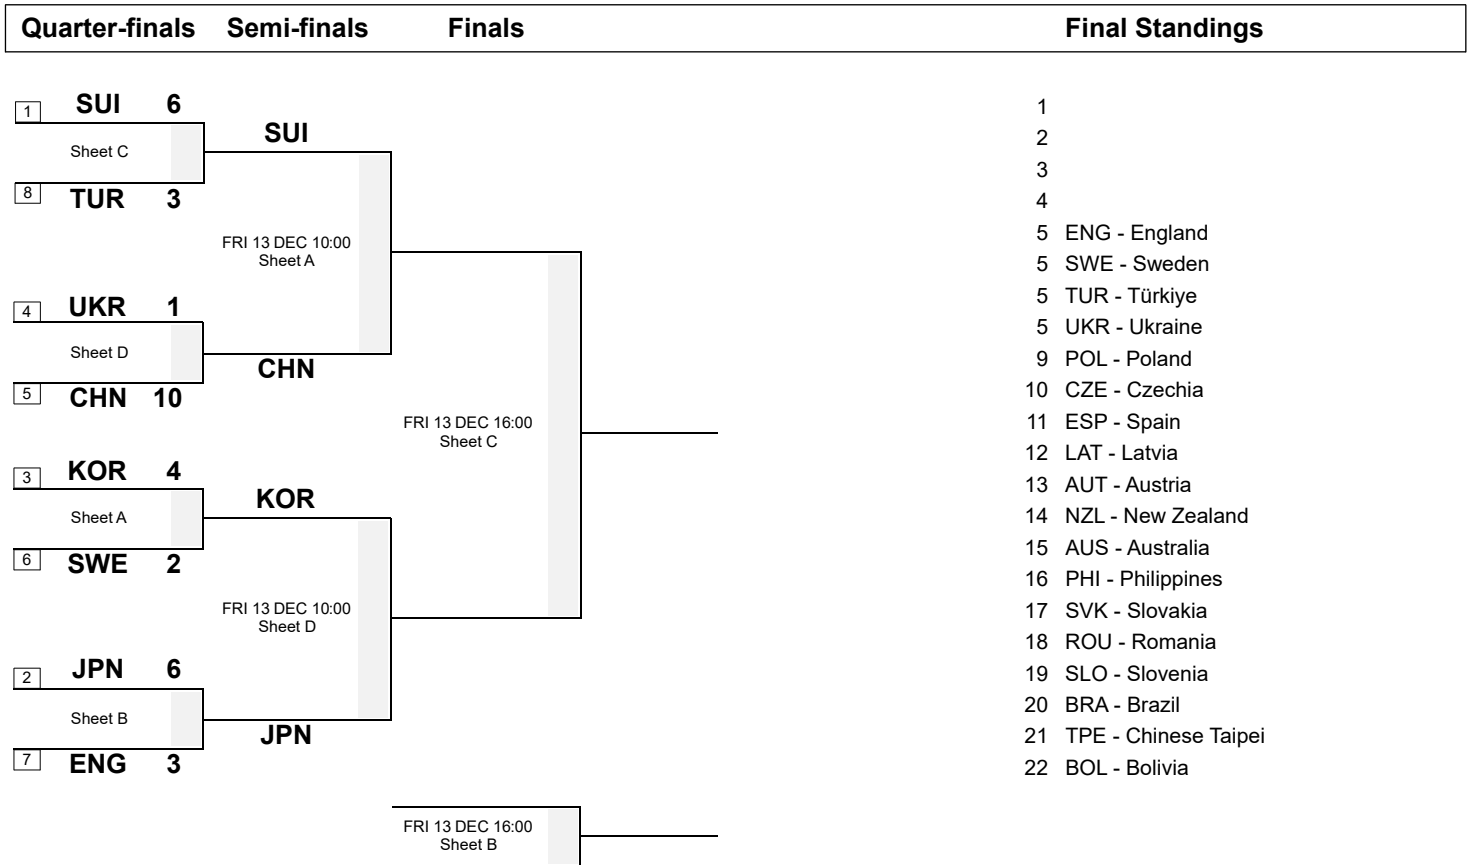

Session Results and Standings

Sheet	Team	LSD/LSFE	1	2	3	4	5	6	7	8	Extra Ends	Total
A	KOR - Korea	332.3cm	0	1	0	1	0	2	0	X		4
	SWE - Sweden	195.9cm *	0	0	1	0	0	0	1	X		2
B	ENG - England	129.2cm	0	0	1	0	1	0	1	0		3
	JPN - Japan	126.8cm *	1	0	0	1	0	2	0	2		6
C	SUI - Switzerland	61.8cm	1	0	2	1	0	1	0	1		6
	TUR - Türkiye	8.3cm *	0	1	0	0	1	0	1	0		3
D	UKR - Ukraine	280.9cm	0	0	0	0	0	1	X	X		1
	CHN - China	94.4cm *	3	3	2	1	1	0	X	X		10

Play-offs Bracket

Legend:
LSD Last Stone Draw **LSFE(*)** Last Stone First End **X** Unplayed/unfinished end due to concession