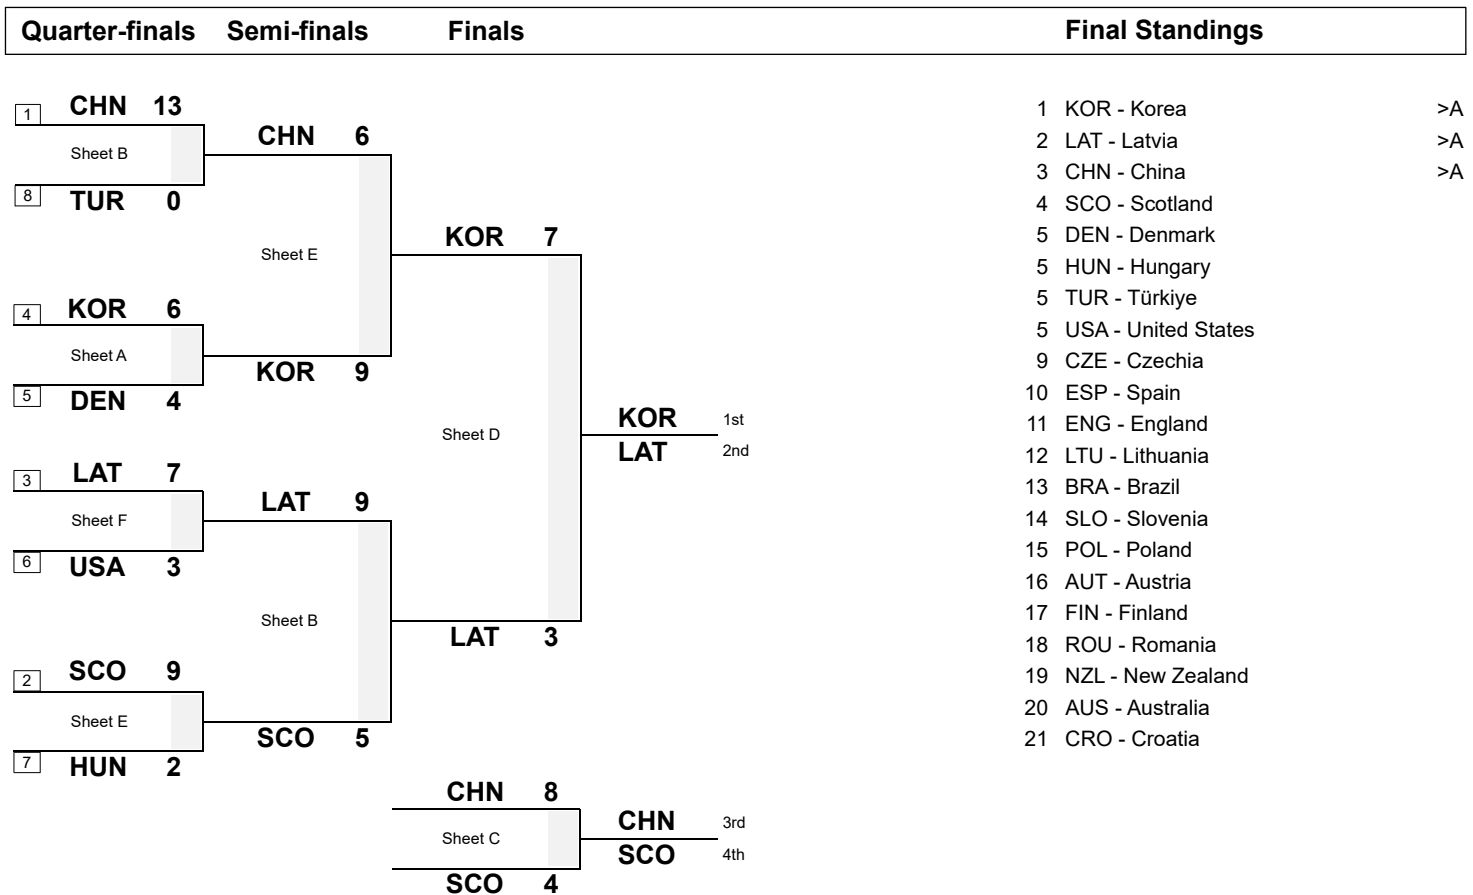

Session Results and Standings

Sheet	Team	LSD/LSFE	1	2	3	4	5	6	7	8	Extra Ends	Total
C	SCO - Scotland	150.9cm *	1	0	0	0	2	0	1	0		4
	CHN - China	212.9cm	0	1	0	2	0	3	0	2		8
D	KOR - Korea	16.2cm *	0	3	1	0	1	2	X	X		7
	LAT - Latvia	65.9cm	0	0	0	3	0	0	X	X		3

Play-offs Bracket

Legend:

>A To A-Division

LSD Last Stone Draw

LSFE(*) Last Stone First End

X Unplayed/unfinished end due to concession