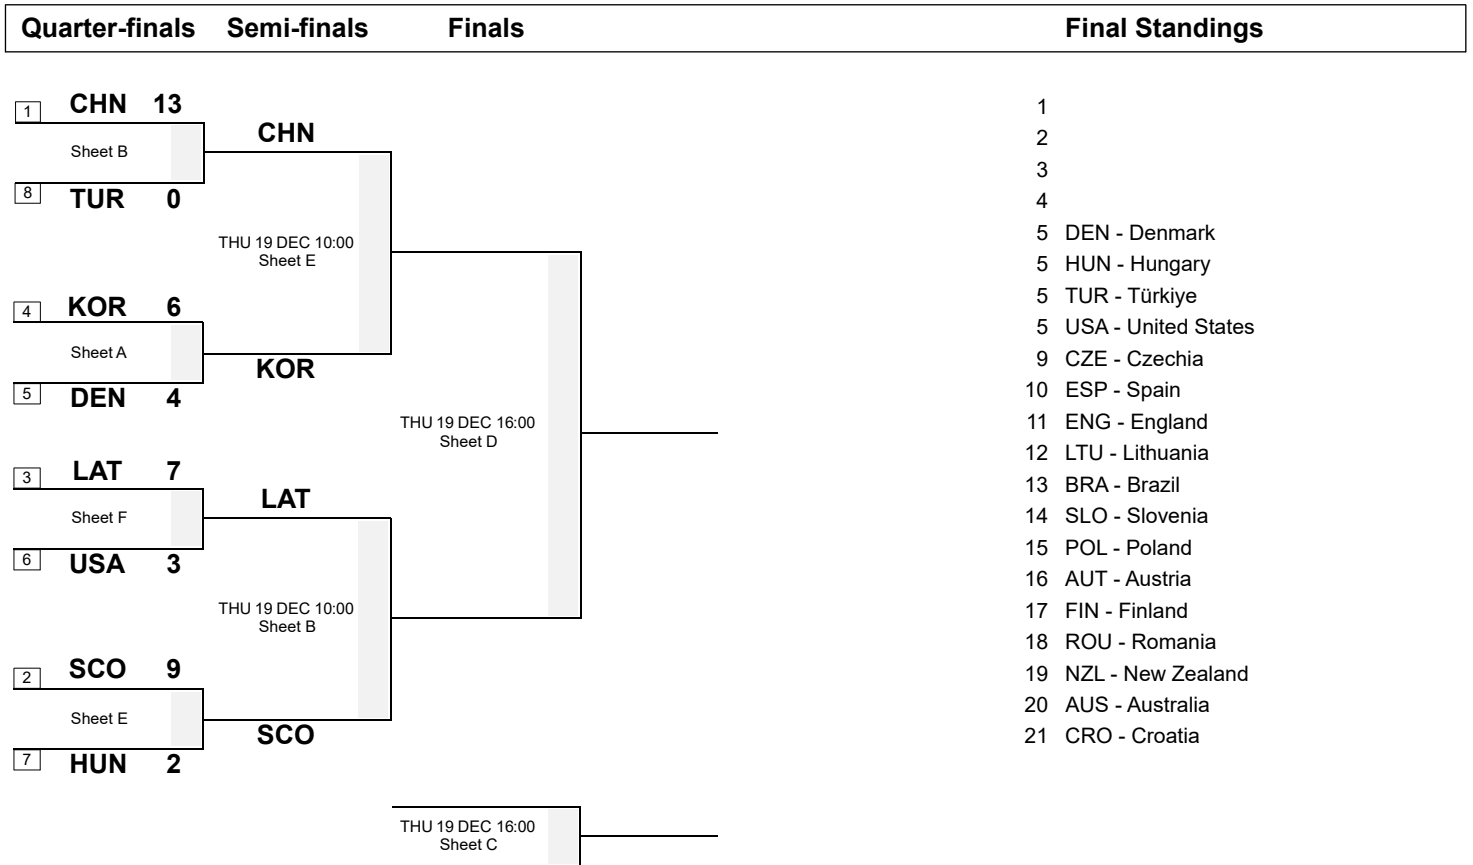

**Session Results and Standings**

Sheet	Team	LSD/LSFE	1	2	3	4	5	6	7	8	Extra Ends	Total
<b>A</b>	KOR - Korea	190.2cm	0	4	0	0	1	1	0	0		6
	DEN - Denmark	188.0cm *	1	0	1	0	0	0	1	1		4
<b>B</b>	CHN - China	123.2cm *	1	1	2	3	3	3	X	X		13
	TUR - Türkiye	130.2cm	0	0	0	0	0	0	X	X		0
<b>E</b>	SCO - Scotland	73.6cm *	0	2	0	2	0	5	X	X		9
	HUN - Hungary	399.2cm	0	0	1	0	1	0	X	X		2
<b>F</b>	USA - United States	122.8cm	0	0	0	2	1	0	0	X		3
	LAT - Latvia	87.8cm *	0	2	1	0	0	3	1	X		7

**Play-offs Bracket**

**Legend:**  
**LSD** Last Stone Draw      **LSFE(\*)** Last Stone First End      **X** Unplayed/unfinished end due to concession