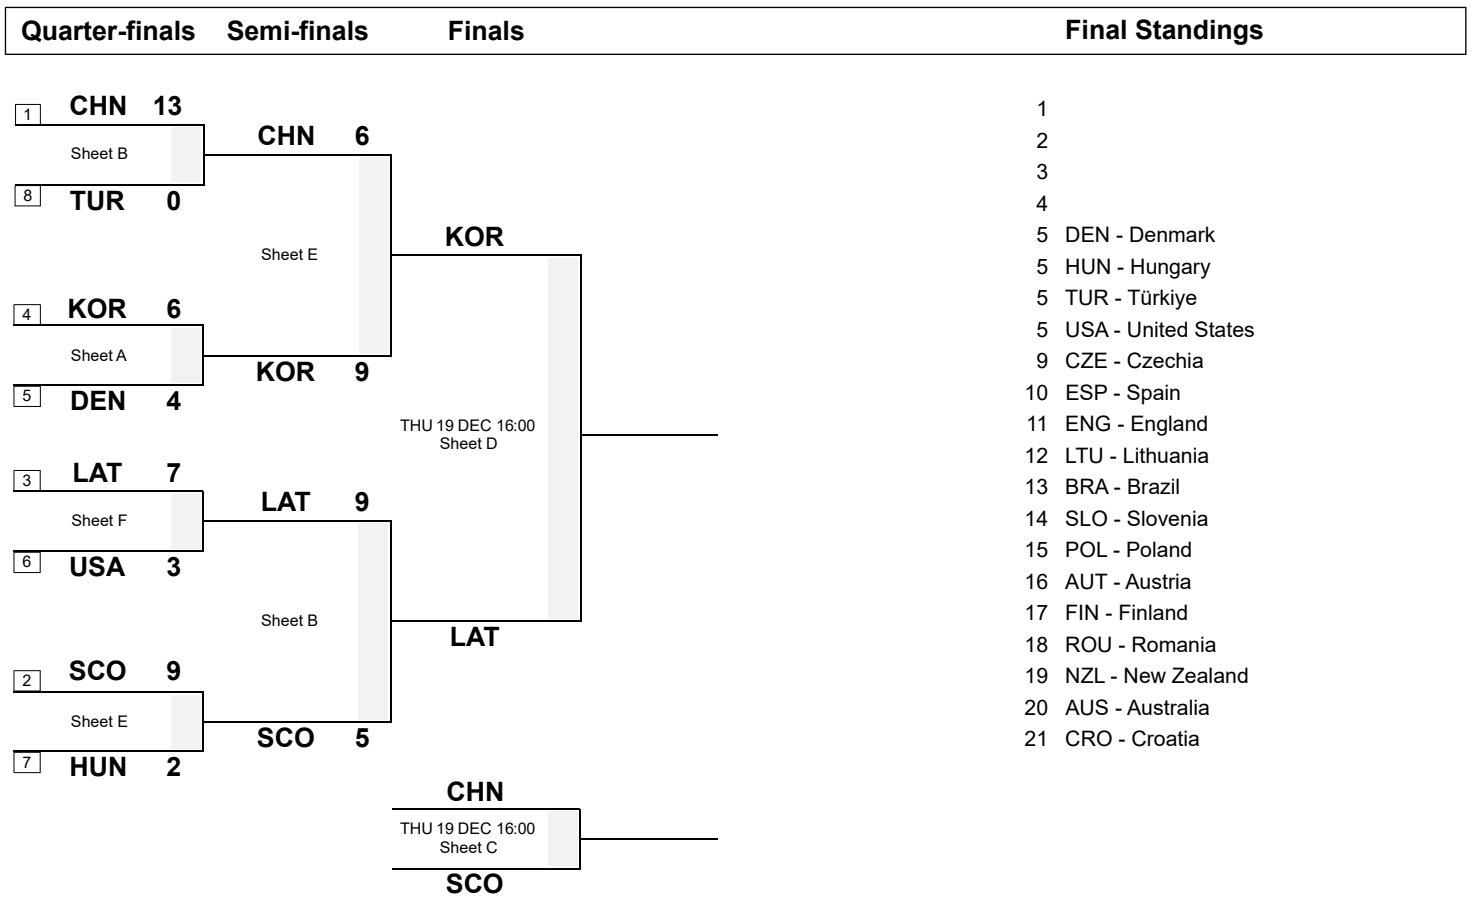

Session Results and Standings

Sheet	Team	LSD/LSFE	1	2	3	4	5	6	7	8	Extra Ends	Total
B	LAT - Latvia	194.8cm *	2	0	0	3	0	0	2	2		9
	SCO - Scotland	282.4cm	0	2	1	0	1	1	0	0		5
E	CHN - China	139.8cm *	1	0	0	2	0	2	0	1		6
	KOR - Korea	153.0cm	0	3	1	0	2	0	3	0		9

Play-offs Bracket

Legend:
 >A To A-Division **LSD** Last Stone Draw **LSFE(*)** Last Stone First End