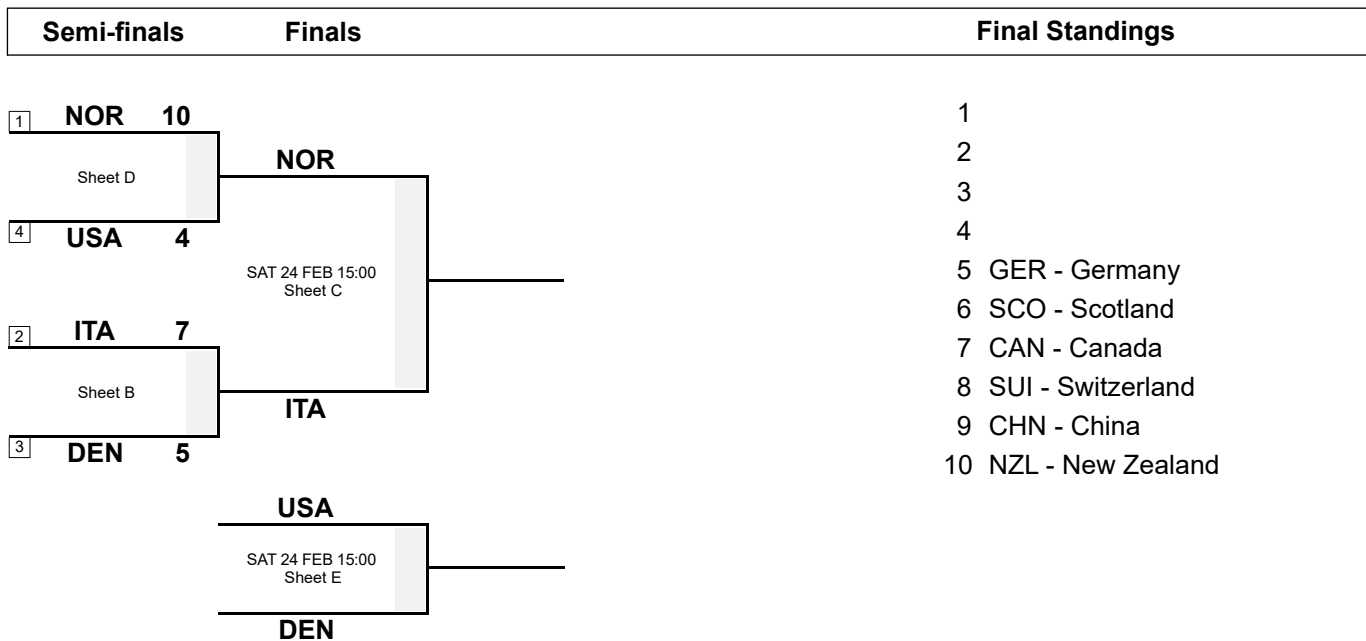

Play-offs Bracket

Note:
Position and function for each team member:
4 = Fourth, 3 = Third, 2 = Second, 1 = Lead, A = Alternate, S = Skip, V = Vice-Skip, C = Coach

Legend:
△ Different from Original Line-up L Left-handed R Right-handed