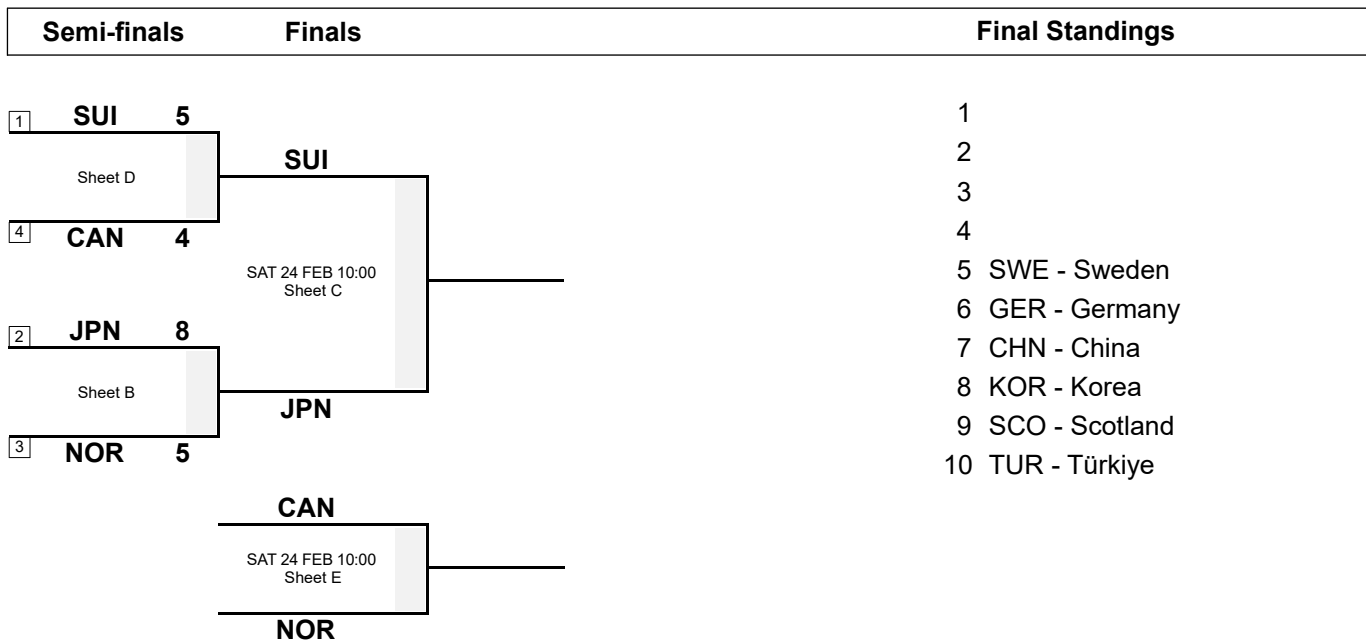

Team Line-ups

C Switzerland		
4 S	SCHWALLER Xenia	R
3	GAFNER Selina	R
2 V	RIEDER Fabienne	R
1	RYCHIGER Selina	R
A	SCHWALLER Zoe	L
C	SCHWALLER Andreas	

Japan Δ		
4 S	TABATA Momoha	R
3 V	NIHIRA Miku	R
2	UENO Yui	R
1	NAKAJIMA Mikoto	R
A	MIURA Yuina	R
C	SATO Hiroshi	

Play-offs Bracket

Note:
Position and function for each team member:
4 = Fourth, 3 = Third, 2 = Second, 1 = Lead, A = Alternate, S = Skip, V = Vice-Skip, C = Coach

Legend:
Δ Different from Original Line-up L Left-handed R Right-handed