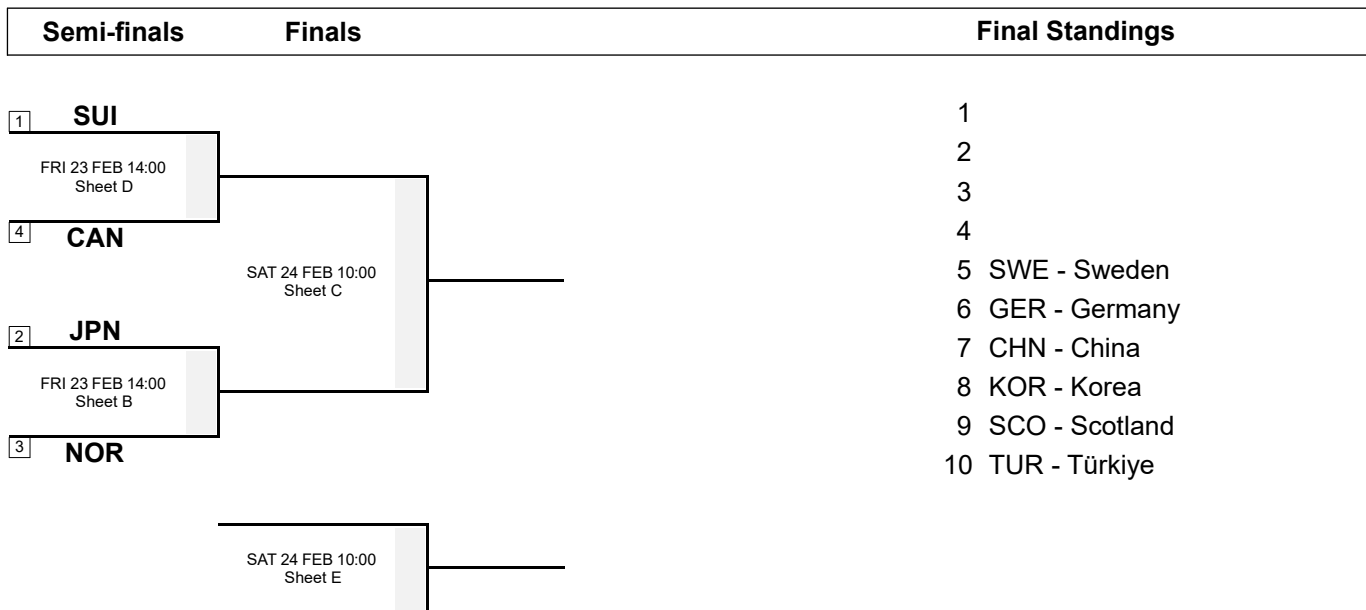

### Team Line-ups

B Norway			Japan <span style="float: right;">Δ</span>		
4 S	BJOERNSTAD Torild	R	4 S	TABATA Momoha	R
3 V	OESTGAARD Nora	R	3 V	NIHIRA Miku	R
2	FORBREGD Ingeborg	R	2	UENO Yui	R
1	KJAERLAND Eilin	R	1	NAKAJIMA Mikoto	R
A	-		A	MIURA Yuina	R
C	BJOERNSTAD Ingebrigt		C	SATO Hiroshi	

### Play-offs Bracket

**Note:**

Position and function for each team member:

4 = Fourth, 3 = Third, 2 = Second, 1 = Lead, A = Alternate, S = Skip, V = Vice-Skip, C = Coach

**Legend:**

Δ Different from Original Line-up