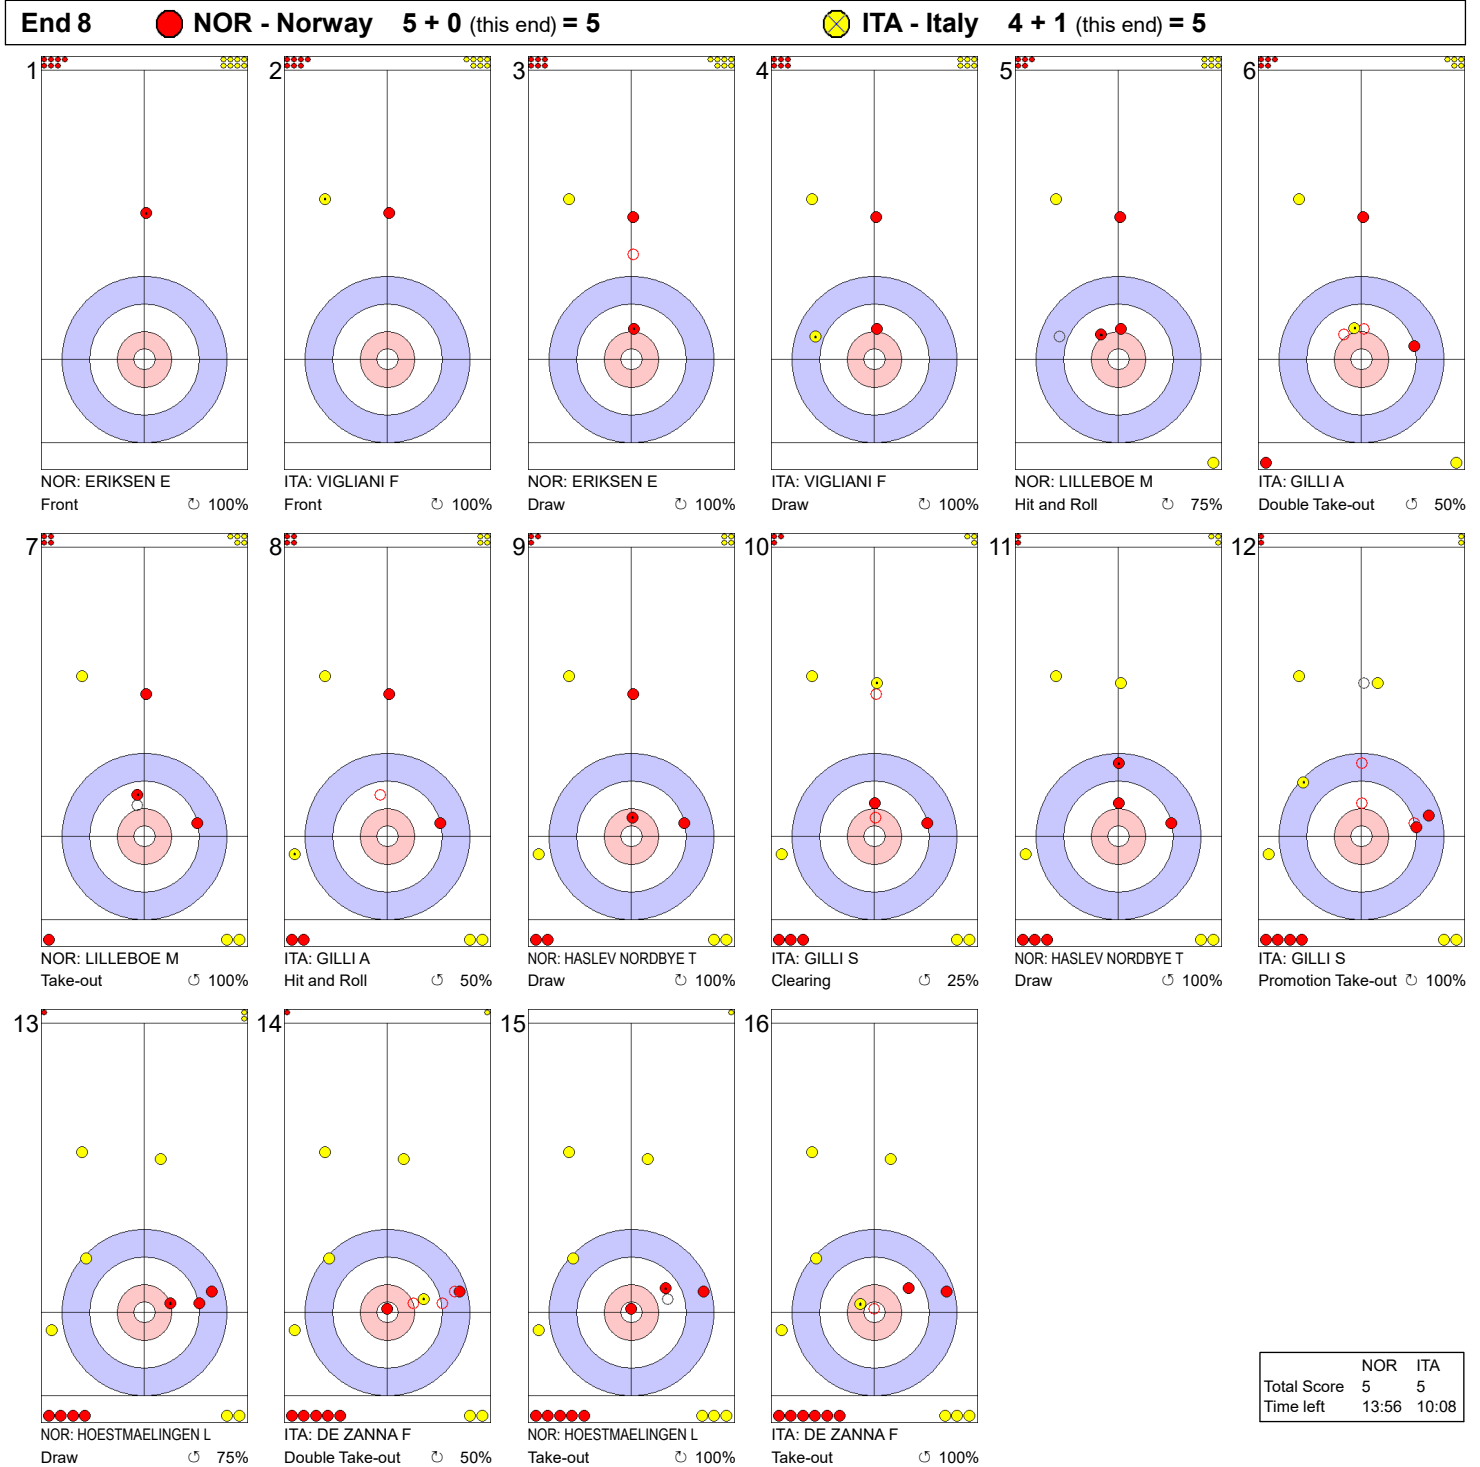

Game - Shot by Shot

End 4 ● NOR - Norway 3 + 1 (this end) = 4 ⊗ ITA - Italy 2 + 0 (this end) = 2

| | NOR | ITA |
|-------------|-------|-------|
| Total Score | 4 | 2 |
| Time left | 26:02 | 23:43 |

Legend:
↻ Clockwise ↺ Counter-clockwise - Not considered

Game - Shot by Shot

Legend:
 ↻ Clockwise ↺ Counter-clockwise - Not considered

Game - Shot by Shot

Legend:
 ⌚ Clockwise ⌚ Counter-clockwise - Not considered

Game - Shot by Shot

Legend:
↻ Clockwise ↺ Counter-clockwise - Not considered

Game - Shot by Shot

Legend:
 Clockwise
  Counter-clockwise
 - Not considered

Game - Shot by Shot

Legend:
 Clockwise
  Counter-clockwise
 - Not considered

Game - Shot by Shot

Legend:
 Clockwise
  Counter-clockwise
 - Not considered

Game - Shot by Shot

| | | |
|-------------|------|------|
| | NOR | ITA |
| Total Score | 6 | 6 |
| Time left | 2:48 | 0:58 |

Legend:
⌚ Clockwise ⌚ Counter-clockwise - Not considered

Game - Shot by Shot

Legend:
 Clockwise
  Counter-clockwise
 - Not considered