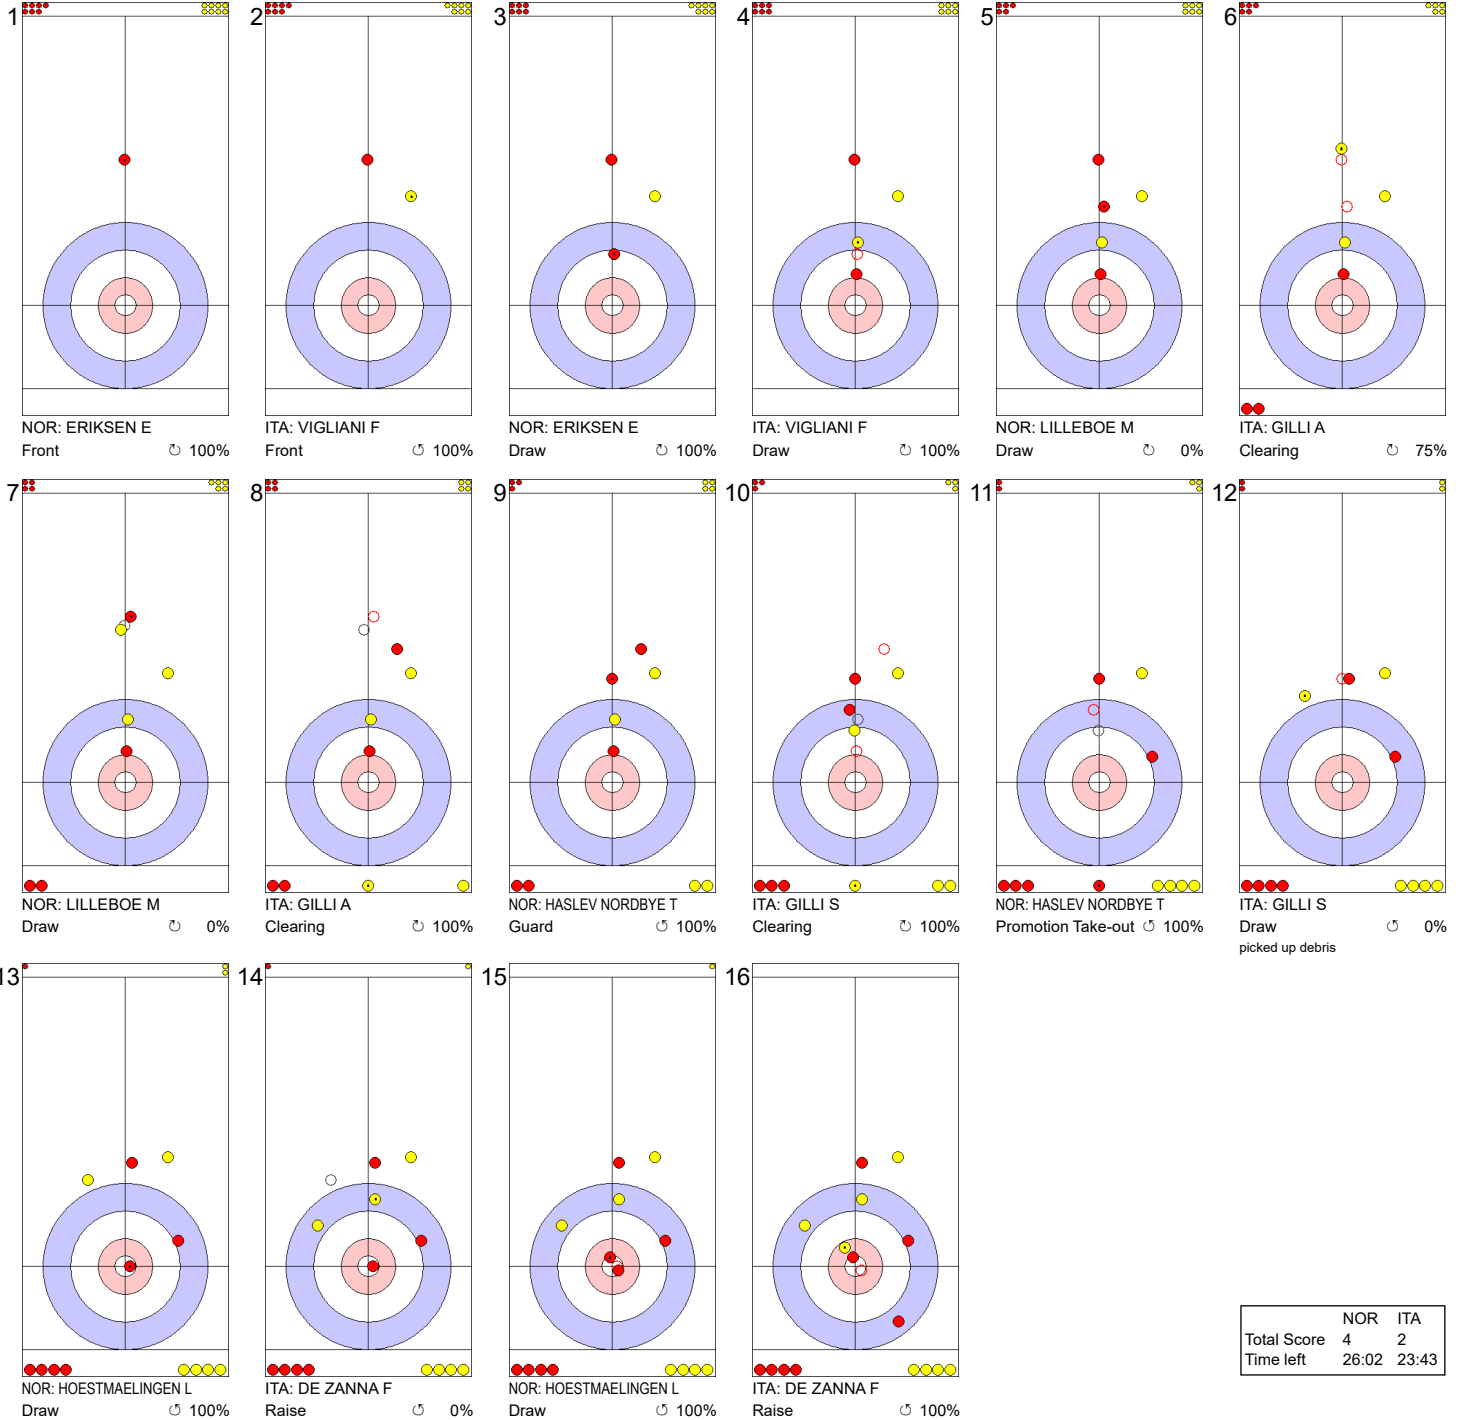

Game - Shot by Shot

Legend:
 ↻ Clockwise ↺ Counter-clockwise - Not considered

Game - Shot by Shot

End 2 ● NOR - Norway 1 + 0 (this end) = 1 ● ITA - Italy 0 + 2 (this end) = 2

| | | | | | |
|--|---|--|---|--|---|
| <p>1</p> <p>NOR: ERIKSEN E Draw ⌚ 100%</p> | <p>2</p> <p>ITA: VIGLIANI F Front ⌚ 100%</p> | <p>3</p> <p>NOR: ERIKSEN E Front ⌚ 75%</p> | <p>4</p> <p>ITA: VIGLIANI F Take-out ⌚ 100%</p> | <p>5</p> <p>NOR: LILLEBOE M Take-out ⌚ 100%</p> | <p>6</p> <p>ITA: GILLI A Clearing ⌚ 100%</p> |
| <p>7</p> <p>NOR: LILLEBOE M Guard ⌚ 100%</p> | <p>8</p> <p>ITA: GILLI A Clearing ⌚ 100%</p> | <p>9</p> <p>NOR: HASLEV NORDBYE T Guard ⌚ 100%</p> | <p>10</p> <p>ITA: GILLI S Double Take-out ⌚ 50%</p> | <p>11</p> <p>NOR: HASLEV NORDBYE T Draw ⌚ 100%</p> | <p>12</p> <p>ITA: GILLI S Promotion Take-out ⌚ 100%</p> |
| <p>13</p> <p>NOR: HOESTMAELINGEN L Take-out ⌚ 0%</p> | <p>14</p> <p>ITA: DE ZANNA F Take-out ⌚ 75%</p> | <p>15</p> <p>NOR: HOESTMAELINGEN L Double Take-out ⌚ 50%</p> | <p>16</p> <p>ITA: DE ZANNA F Draw ⌚ 100%</p> | | |

| | | |
|-------------|-------|-------|
| | NOR | ITA |
| Total Score | 1 | 2 |
| Time left | 32:31 | 30:18 |

Legend:
 ⌚ Clockwise ⌛ Counter-clockwise - Not considered

Game - Shot by Shot

Legend:
 Clockwise
  Counter-clockwise
 - Not considered

Game - Shot by Shot

End 4 ● NOR - Norway 3 + 1 (this end) = 4 ⊗ ITA - Italy 2 + 0 (this end) = 2

| | NOR | ITA |
|-------------|-------|-------|
| Total Score | 4 | 2 |
| Time left | 26:02 | 23:43 |

Legend:
↻ Clockwise ↺ Counter-clockwise - Not considered

Game - Shot by Shot

Legend:
 ↻ Clockwise ↺ Counter-clockwise - Not considered

Game - Shot by Shot

Legend:
 ⌚ Clockwise ⌚ Counter-clockwise - Not considered

Game - Shot by Shot

Legend:
↻ Clockwise ↺ Counter-clockwise - Not considered