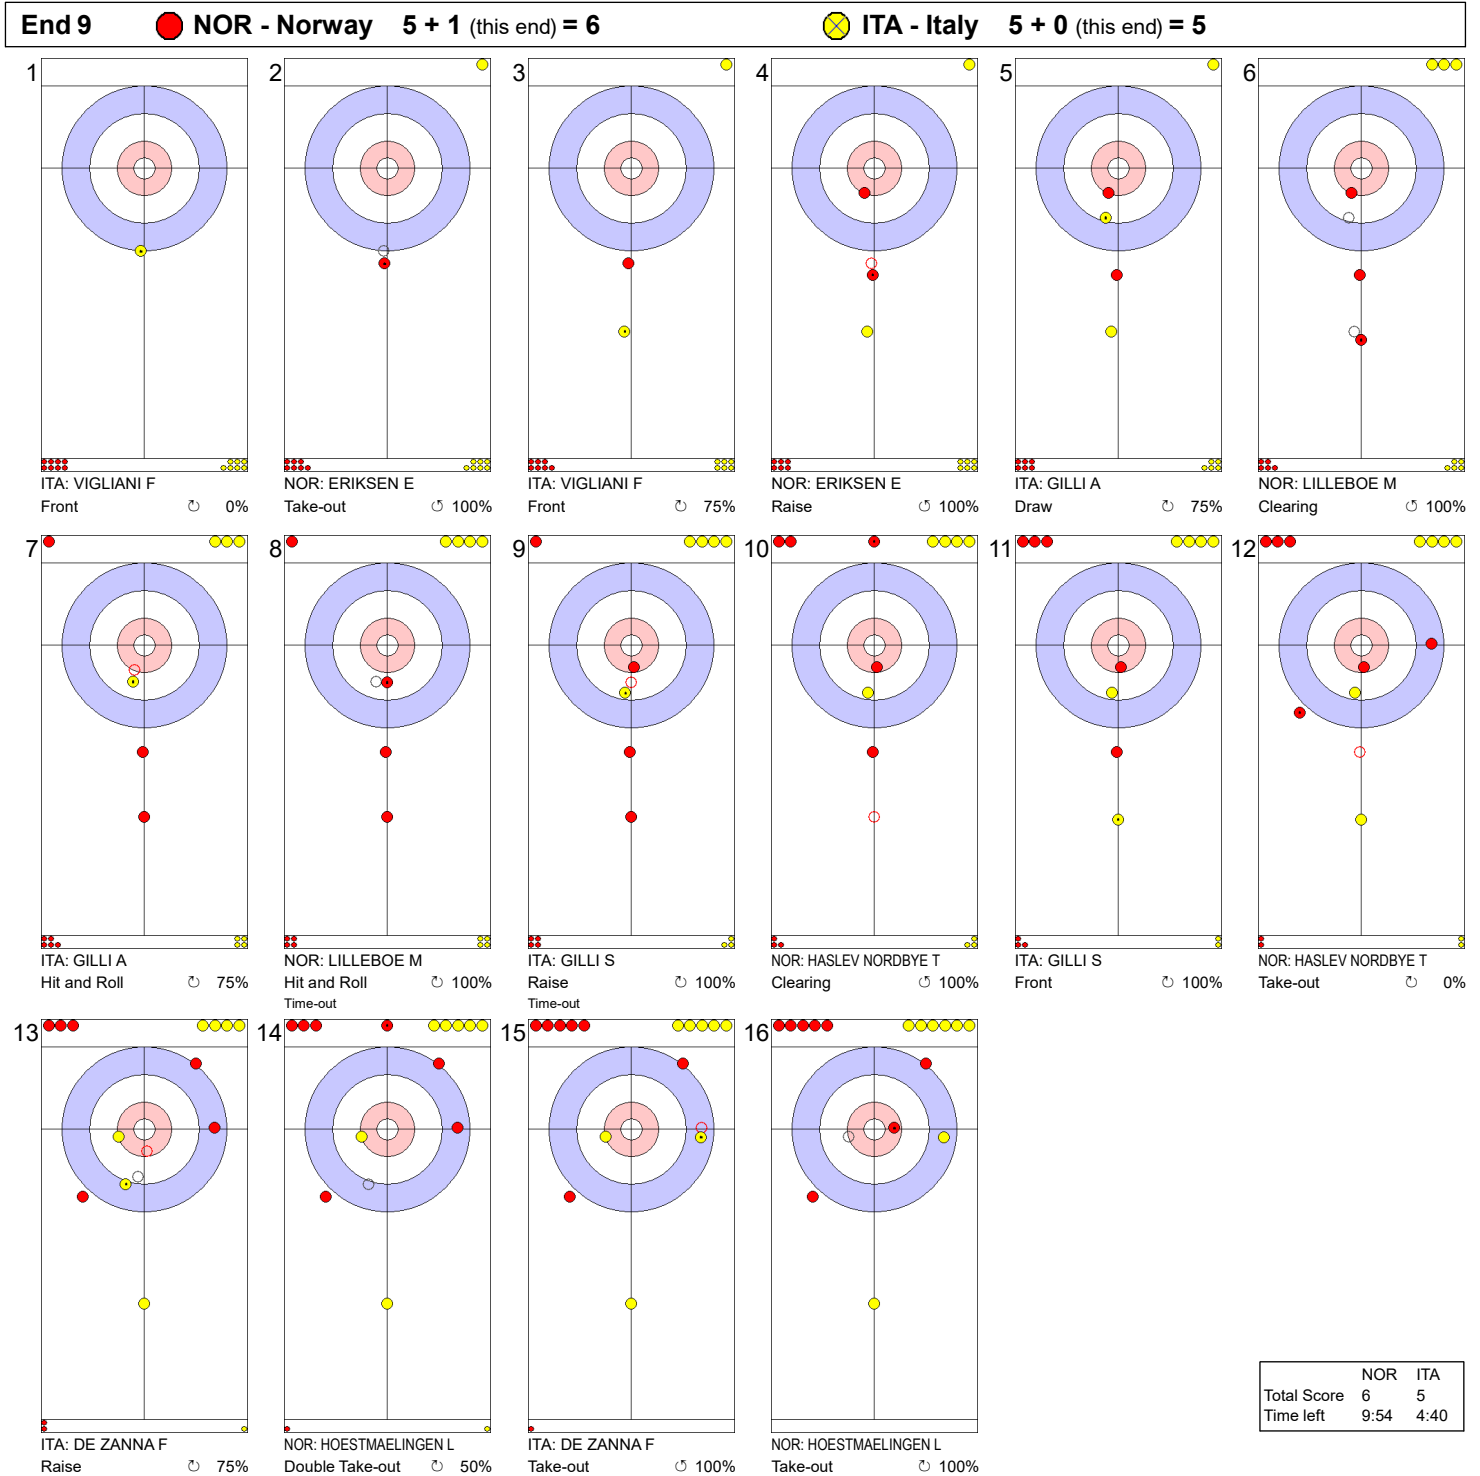

Game - Shot by Shot

End 4 ● NOR - Norway 3 + 1 (this end) = 4 ⊗ ITA - Italy 2 + 0 (this end) = 2

| | NOR | ITA |
|-------------|-------|-------|
| Total Score | 4 | 2 |
| Time left | 26:02 | 23:43 |

Legend:
↻ Clockwise ↺ Counter-clockwise - Not considered

Game - Shot by Shot

Legend:
 ↻ Clockwise ↺ Counter-clockwise - Not considered

Game - Shot by Shot

Legend:
 ⌚ Clockwise ⌚ Counter-clockwise - Not considered

Game - Shot by Shot

Legend:
↻ Clockwise ↺ Counter-clockwise - Not considered

Game - Shot by Shot

Legend:
 Clockwise
  Counter-clockwise
 - Not considered

Game - Shot by Shot

Legend:
 Clockwise
  Counter-clockwise
 - Not considered

Game - Shot by Shot

Legend:
 Clockwise
  Counter-clockwise
 - Not considered

Game - Shot by Shot

| | | |
|-------------|------|------|
| | NOR | ITA |
| Total Score | 6 | 6 |
| Time left | 2:48 | 0:58 |

Legend:
⌚ Clockwise ⌚ Counter-clockwise - Not considered

Game - Shot by Shot

Legend:
 Clockwise
  Counter-clockwise
 - Not considered