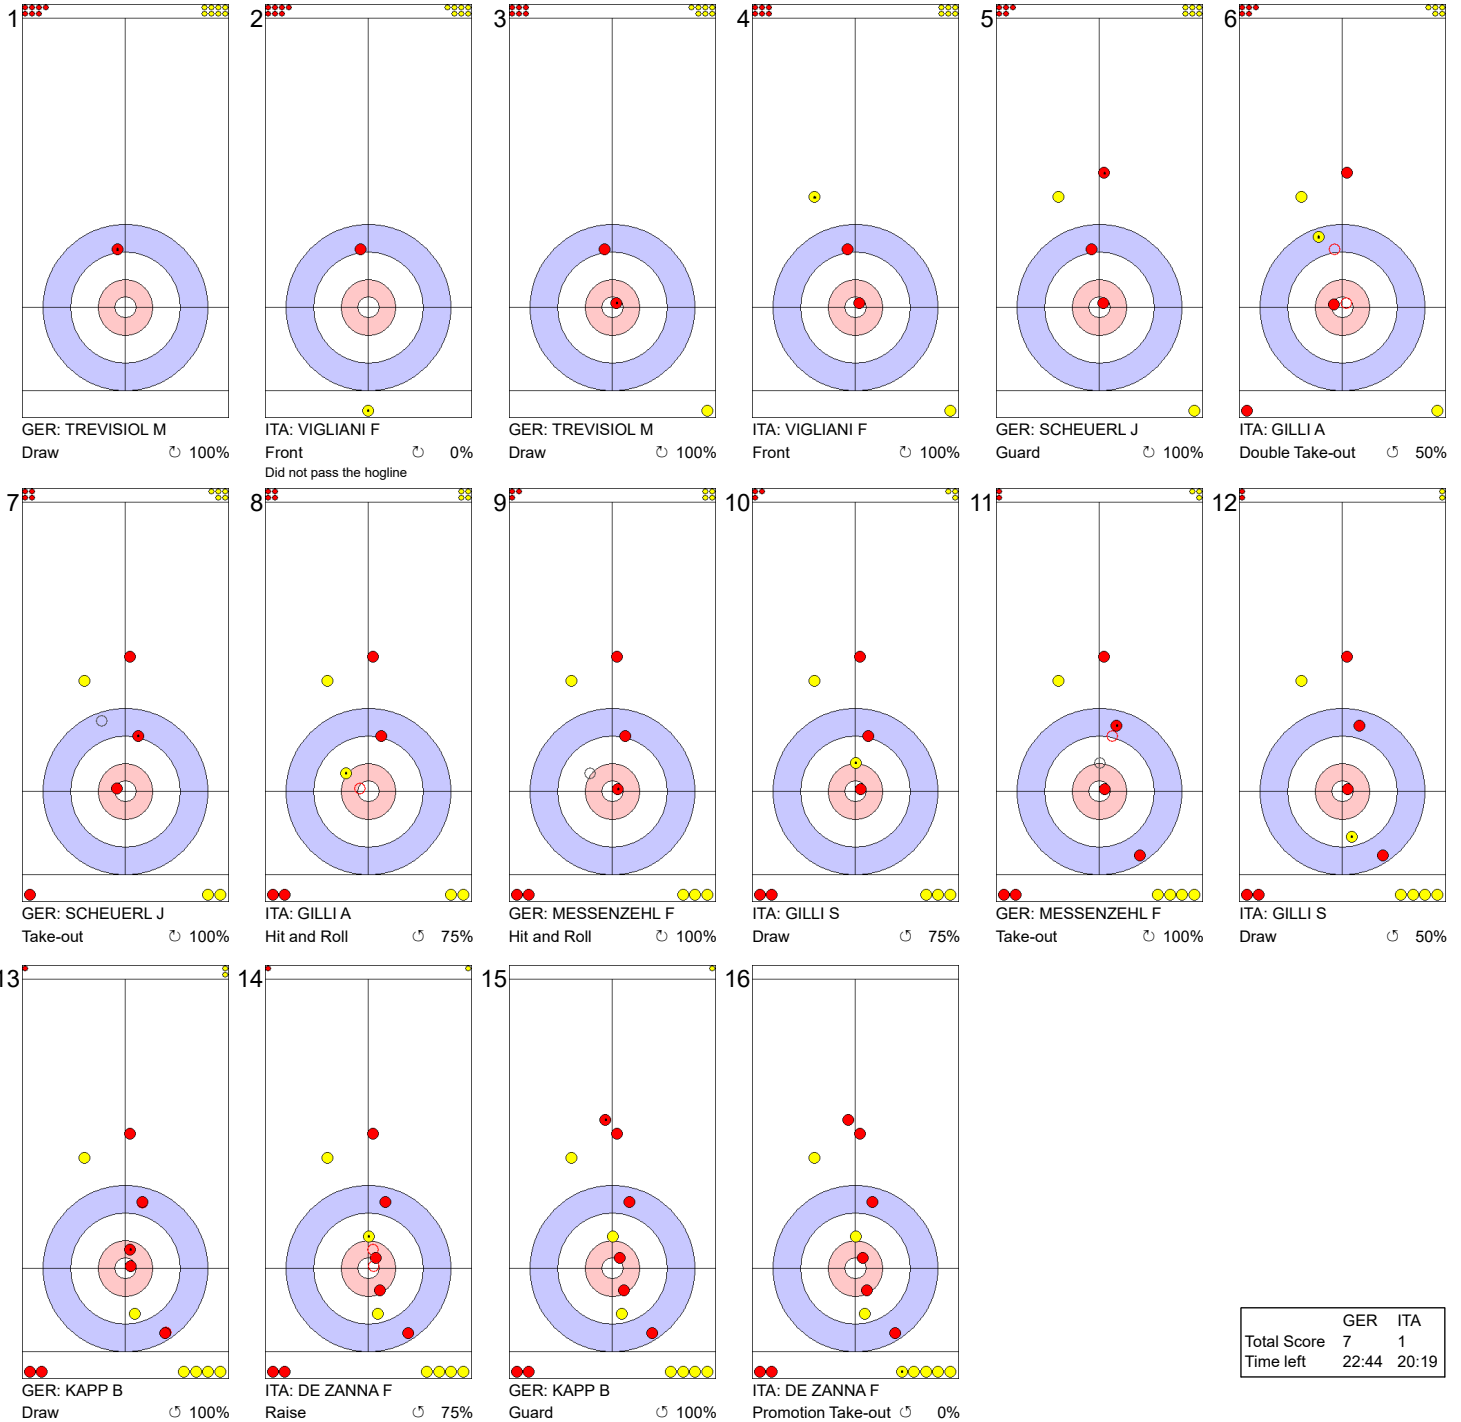

	GER	ITA
Total Score	3	0
Time left	34:48	35:14

Legend:	Clockwise	Counter-clockwise	- Not considered
----------------	-----------	-------------------	------------------

Game - Shot by Shot

End 2 **GER - Germany 3 + 0 (this end) = 3** **ITA - Italy 0 + 1 (this end) = 1**

	GER	ITA
Total Score	3	1
Time left	31:33	31:34

Legend:
 Clockwise Counter-clockwise - Not considered

Game - Shot by Shot

Legend:
 ↻ Clockwise ↺ Counter-clockwise - Not considered

Game - Shot by Shot

End 4 **GER - Germany 5 + 2 (this end) = 7** **ITA - Italy 1 + 0 (this end) = 1**

	GER	ITA
Total Score	7	1
Time left	22:44	20:19

Legend:
 Clockwise
  Counter-clockwise
 - Not considered

Game - Shot by Shot

End 5			GER - Germany 7 + 0 (this end) = 7			ITA - Italy 1 + 1 (this end) = 2											
1		GER: TREVISIOL M Draw 50%	2		ITA: CAVALLERO A Front 100%	3		GER: TREVISIOL M Draw 100%	4		ITA: CAVALLERO A Front 100%	5		GER: SCHEUERL J Draw 100%	6		ITA: GILLI A Raise 75%
7		GER: SCHEUERL J Clearing 50%	8		ITA: GILLI A Draw 100%	9		GER: MESSENZEHL F Clearing 100%	10		ITA: GILLI S Draw 50%	11		GER: MESSENZEHL F Clearing 100%	12		ITA: GILLI S Draw Time-out
13		GER: KAPP B Hit and Roll 75%	14		ITA: DE ZANNA F Draw 75%	15		GER: KAPP B Take-out 75%	16		ITA: DE ZANNA F Take-out 100%						

	GER	ITA
Total Score	7	2
Time left	18:18	12:39

Legend:
 Clockwise
  Counter-clockwise
 - Not considered

Game - Shot by Shot

End 6 ● **GER - Germany** 7 + 2 (this end) = 9 ● **ITA - Italy** 2 + 0 (this end) = 2