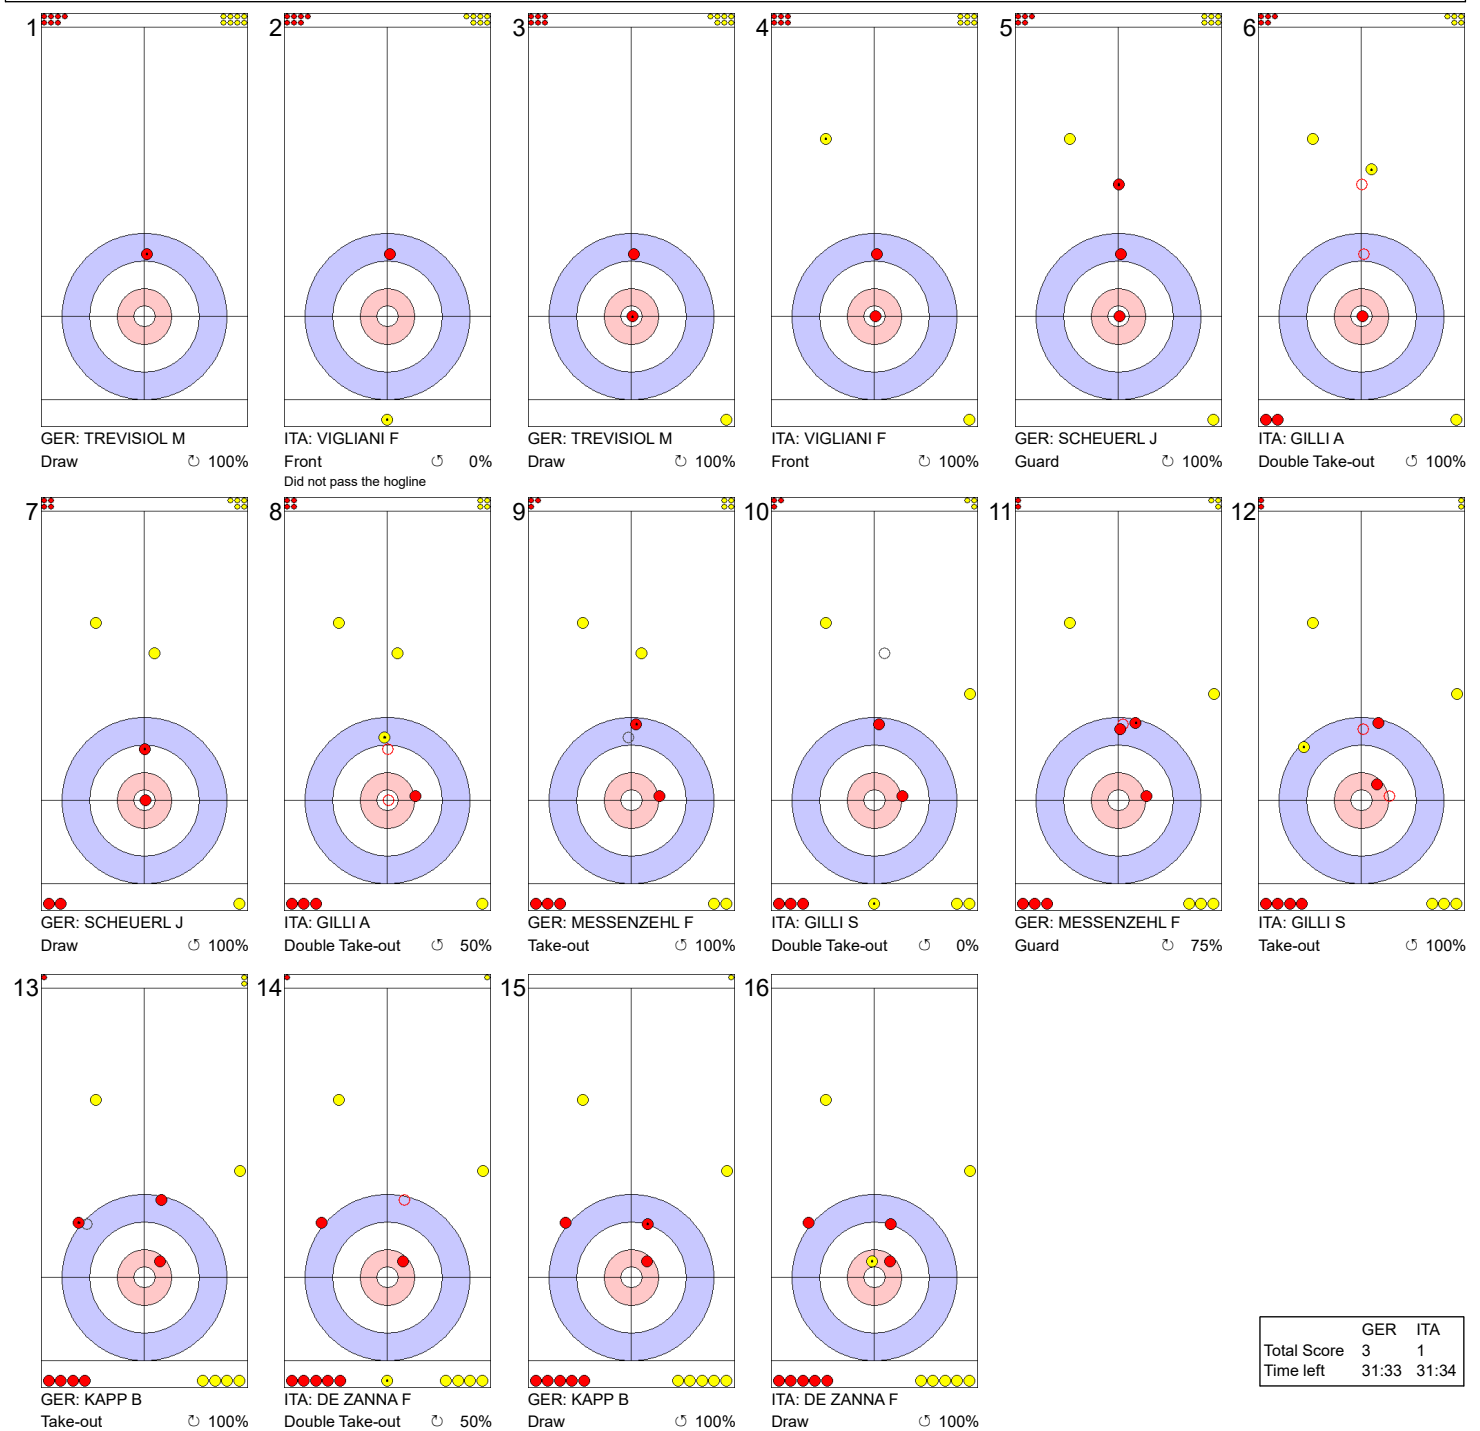

Game - Shot by Shot

End 1			GER - Germany 0 + 3 (this end) = 3			ITA - Italy 0 + 0 (this end) = 0											
1		ITA: VIGLIANI F Front 75%	2		GER: TREVISIOL M Draw 100%	3		ITA: VIGLIANI F Draw 75%	4		GER: TREVISIOL M Draw 100%	5		ITA: GILLI A Promotion Take-out 100%	6		GER: SCHEUERL J Hit and Roll 75%
7		ITA: GILLI A Hit and Roll 75%	8		GER: SCHEUERL J Take-out 100%	9		ITA: GILLI S Clearing 50%	10		GER: MESSENZEHL F Draw 100%	11		ITA: GILLI S Hit and Roll 75%	12		GER: MESSENZEHL F Hit and Roll 75%
13		ITA: DE ZANNA F Take-out 100%	14		GER: KAPP B Hit and Roll 100%	15		ITA: DE ZANNA F Promotion Take-out 0%	16		GER: KAPP B Draw 100%						

	GER	ITA
Total Score	3	0
Time left	34:48	35:14

Legend:	Clockwise	Counter-clockwise	- Not considered
----------------	-----------	-------------------	------------------

Game - Shot by Shot

End 2 **GER - Germany 3 + 0 (this end) = 3** **ITA - Italy 0 + 1 (this end) = 1**

	GER	ITA
Total Score	3	1
Time left	31:33	31:34

Legend:
 Clockwise Counter-clockwise - Not considered

Game - Shot by Shot

Legend:
 ↻ Clockwise ↺ Counter-clockwise - Not considered

Game - Shot by Shot

End 4 **GER - Germany 5 + 2 (this end) = 7** **ITA - Italy 1 + 0 (this end) = 1**

	GER	ITA
Total Score	7	1
Time left	22:44	20:19

Legend:
 Clockwise
  Counter-clockwise
 - Not considered

Game - Shot by Shot

End 5			GER - Germany 7 + 0 (this end) = 7			ITA - Italy 1 + 1 (this end) = 2											
1		GER: TREVISIOL M Draw 50%	2		ITA: CAVALLERO A Front 100%	3		GER: TREVISIOL M Draw 100%	4		ITA: CAVALLERO A Front 100%	5		GER: SCHEUERL J Draw 100%	6		ITA: GILLI A Raise 75%
7		GER: SCHEUERL J Clearing 50%	8		ITA: GILLI A Draw 100%	9		GER: MESSENZEHL F Clearing 100%	10		ITA: GILLI S Draw 50%	11		GER: MESSENZEHL F Clearing 100%	12		ITA: GILLI S Draw Time-out
13		GER: KAPP B Hit and Roll 75%	14		ITA: DE ZANNA F Draw 75%	15		GER: KAPP B Take-out 75%	16		ITA: DE ZANNA F Take-out 100%						