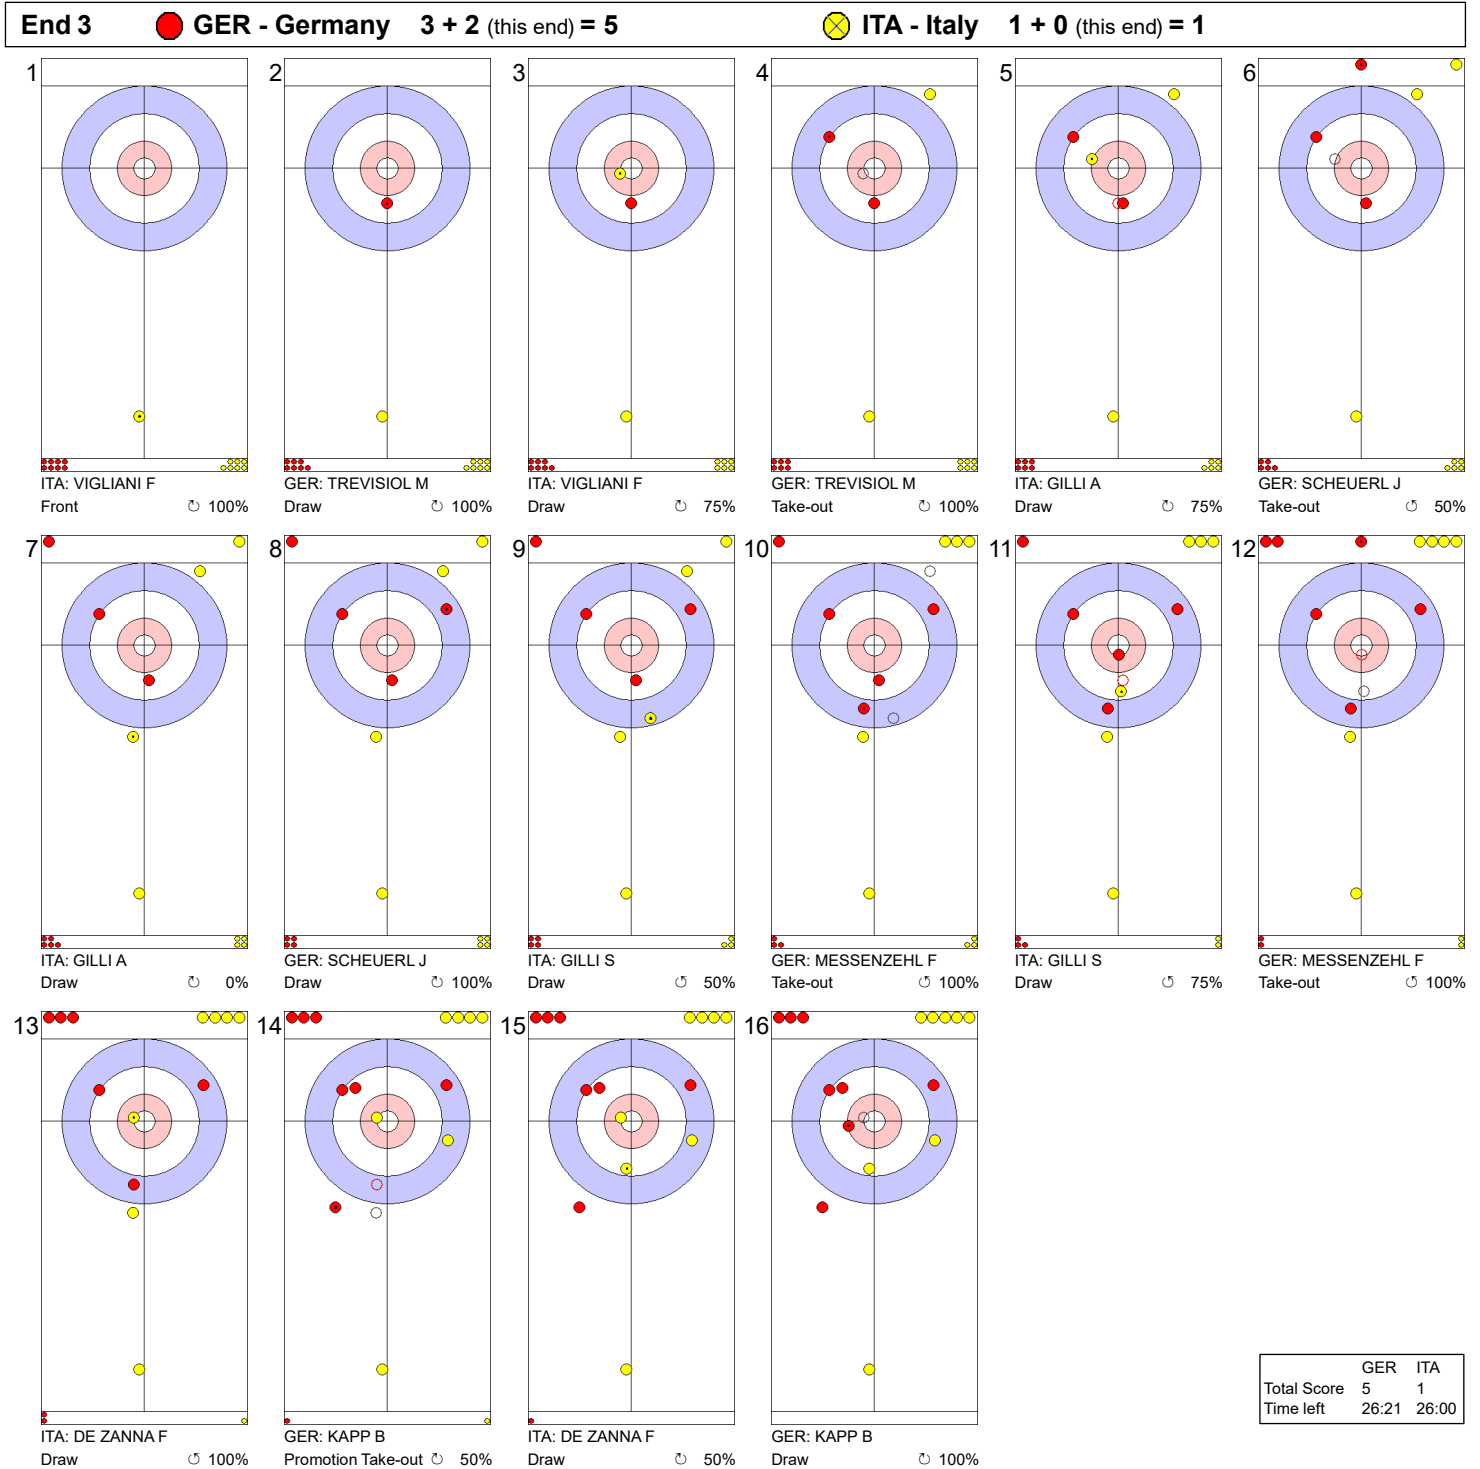

Game - Shot by Shot

End 1			GER - Germany 0 + 3 (this end) = 3			ITA - Italy 0 + 0 (this end) = 0											
1		ITA: VIGLIANI F Front 75%	2		GER: TREVISIOL M Draw 100%	3		ITA: VIGLIANI F Draw 75%	4		GER: TREVISIOL M Draw 100%	5		ITA: GILLI A Promotion Take-out 100%	6		GER: SCHEUERL J Hit and Roll 75%
7		ITA: GILLI A Hit and Roll 75%	8		GER: SCHEUERL J Take-out 100%	9		ITA: GILLI S Clearing 50%	10		GER: MESSENZEHL F Draw 100%	11		ITA: GILLI S Hit and Roll 75%	12		GER: MESSENZEHL F Hit and Roll 75%
13		ITA: DE ZANNA F Take-out 100%	14		GER: KAPP B Hit and Roll 100%	15		ITA: DE ZANNA F Promotion Take-out 0%	16		GER: KAPP B Draw 100%						

	GER	ITA
Total Score	3	0
Time left	34:48	35:14

Legend:	Clockwise	Counter-clockwise	- Not considered
----------------	-----------	-------------------	------------------

Game - Shot by Shot

End 2 **GER - Germany 3 + 0 (this end) = 3** **ITA - Italy 0 + 1 (this end) = 1**

	GER	ITA
Total Score	3	1
Time left	31:33	31:34

Legend:
 Clockwise Counter-clockwise - Not considered

Game - Shot by Shot

Legend:
 ↻ Clockwise ↺ Counter-clockwise - Not considered

Game - Shot by Shot

End 4 **GER - Germany 5 + 2 (this end) = 7** **ITA - Italy 1 + 0 (this end) = 1**

	GER	ITA
Total Score	7	1
Time left	22:44	20:19

Legend:
 Clockwise
  Counter-clockwise
 - Not considered

Game - Shot by Shot

End 5			GER - Germany 7 + 0 (this end) = 7			ITA - Italy 1 + 1 (this end) = 2											
1		GER: TREVISIOL M Draw 50%	2		ITA: CAVALLERO A Front 100%	3		GER: TREVISIOL M Draw 100%	4		ITA: CAVALLERO A Front 100%	5		GER: SCHEUERL J Draw 100%	6		ITA: GILLI A Raise 75%
7		GER: SCHEUERL J Clearing 50%	8		ITA: GILLI A Draw 100%	9		GER: MESSENZEHL F Clearing 100%	10		ITA: GILLI S Draw 50%	11		GER: MESSENZEHL F Clearing 100%	12		ITA: GILLI S Draw Time-out
13		GER: KAPP B Hit and Roll 75%	14		ITA: DE ZANNA F Draw 75%	15		GER: KAPP B Take-out 75%	16		ITA: DE ZANNA F Take-out 100%						