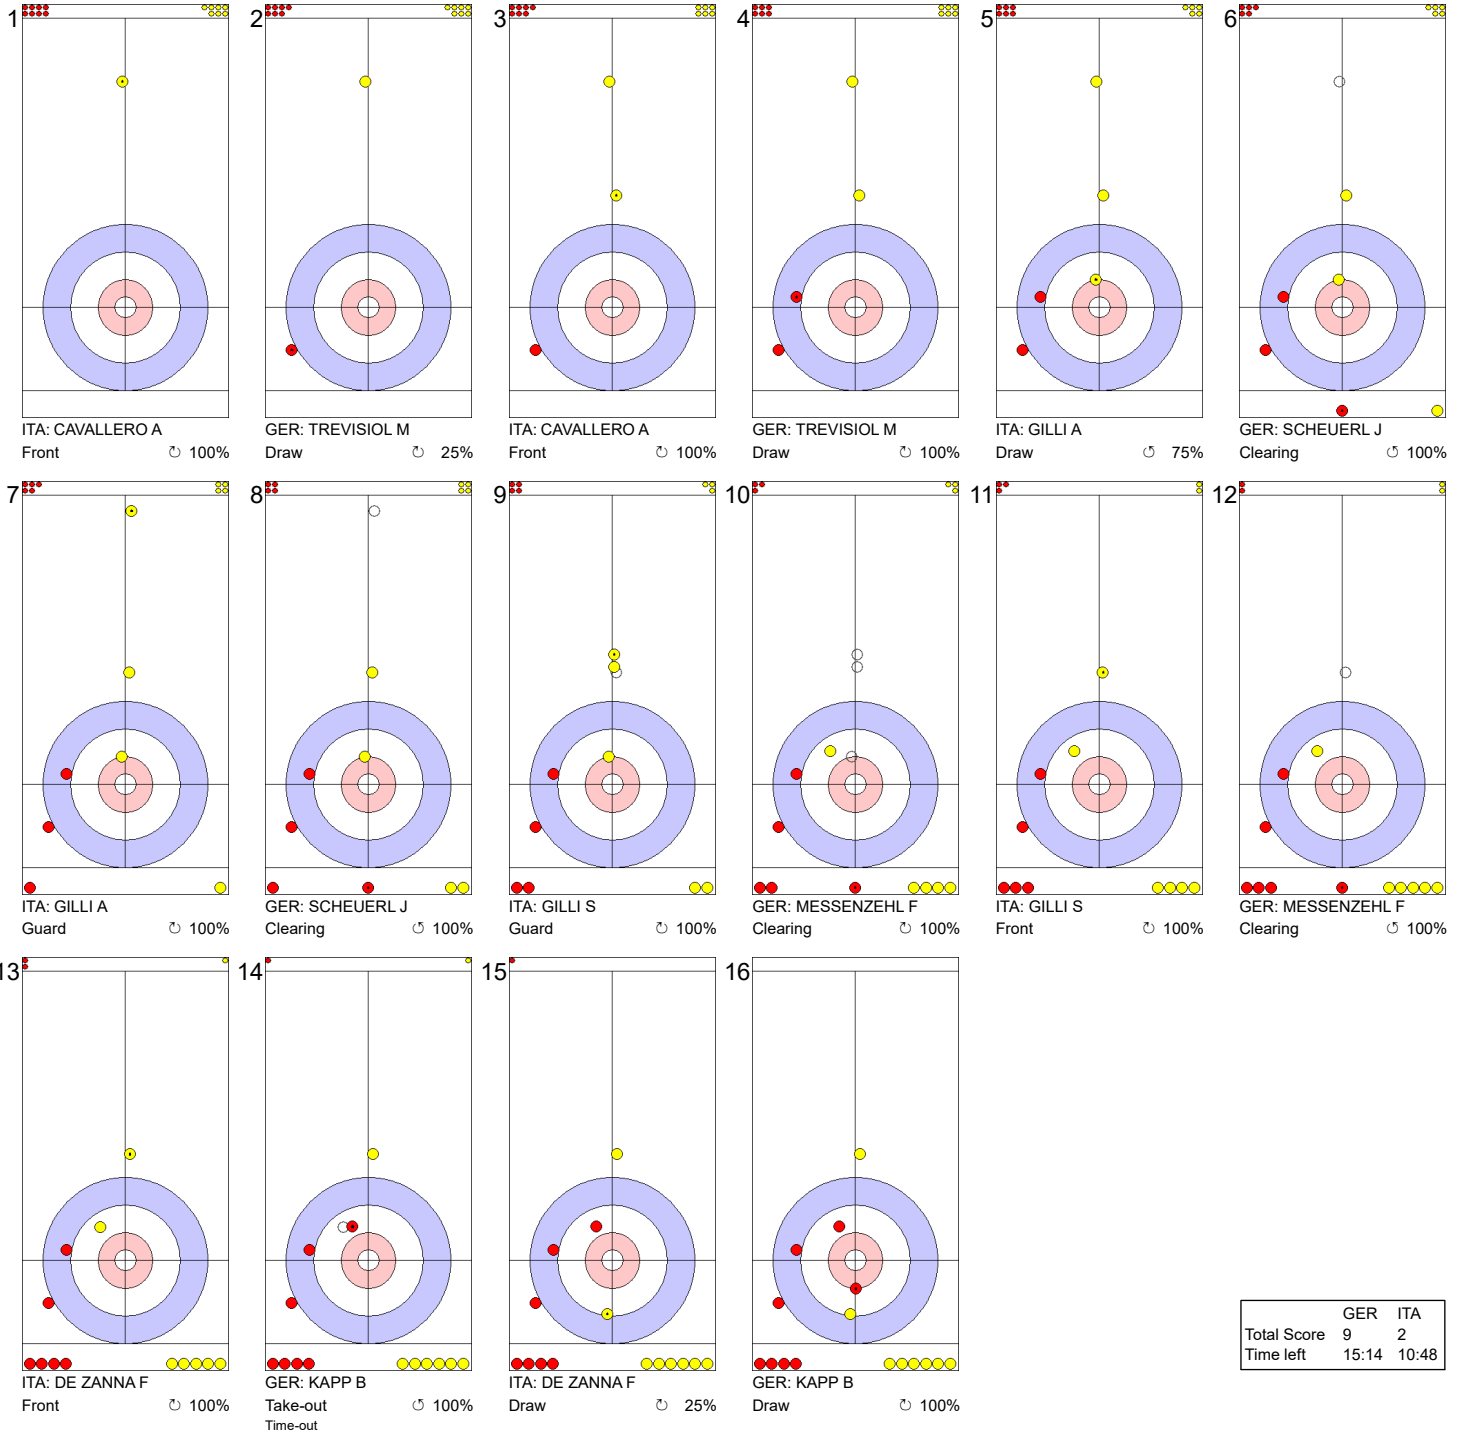

	GER	ITA
Total Score	3	1
Time left	31:33	31:34

Legend:
 Clockwise Counter-clockwise - Not considered

Game - Shot by Shot

Legend:
 ↻ Clockwise ↺ Counter-clockwise - Not considered

Game - Shot by Shot

End 4 **GER - Germany 5 + 2 (this end) = 7** **ITA - Italy 1 + 0 (this end) = 1**

	GER	ITA
Total Score	7	1
Time left	22:44	20:19

Legend:
 Clockwise
  Counter-clockwise
 - Not considered

Game - Shot by Shot

End 5			GER - Germany 7 + 0 (this end) = 7			ITA - Italy 1 + 1 (this end) = 2											
1		GER: TREVISIOL M Draw 50%	2		ITA: CAVALLERO A Front 100%	3		GER: TREVISIOL M Draw 100%	4		ITA: CAVALLERO A Front 100%	5		GER: SCHEUERL J Draw 100%	6		ITA: GILLI A Raise 75%
7		GER: SCHEUERL J Clearing 50%	8		ITA: GILLI A Draw 100%	9		GER: MESSENZEHL F Clearing 100%	10		ITA: GILLI S Draw 50%	11		GER: MESSENZEHL F Clearing 100%	12		ITA: GILLI S Draw Time-out
13		GER: KAPP B Hit and Roll 75%	14		ITA: DE ZANNA F Draw 75%	15		GER: KAPP B Take-out 75%	16		ITA: DE ZANNA F Take-out 100%						

	GER	ITA
Total Score	7	2
Time left	18:18	12:39

Legend:
 Clockwise
  Counter-clockwise
 - Not considered

Game - Shot by Shot

End 6 ● **GER - Germany** 7 + 2 (this end) = 9 ● **ITA - Italy** 2 + 0 (this end) = 2

	GER	ITA
Total Score	9	2
Time left	15:14	10:48

Legend:
 ↻ Clockwise ↺ Counter-clockwise - Not considered