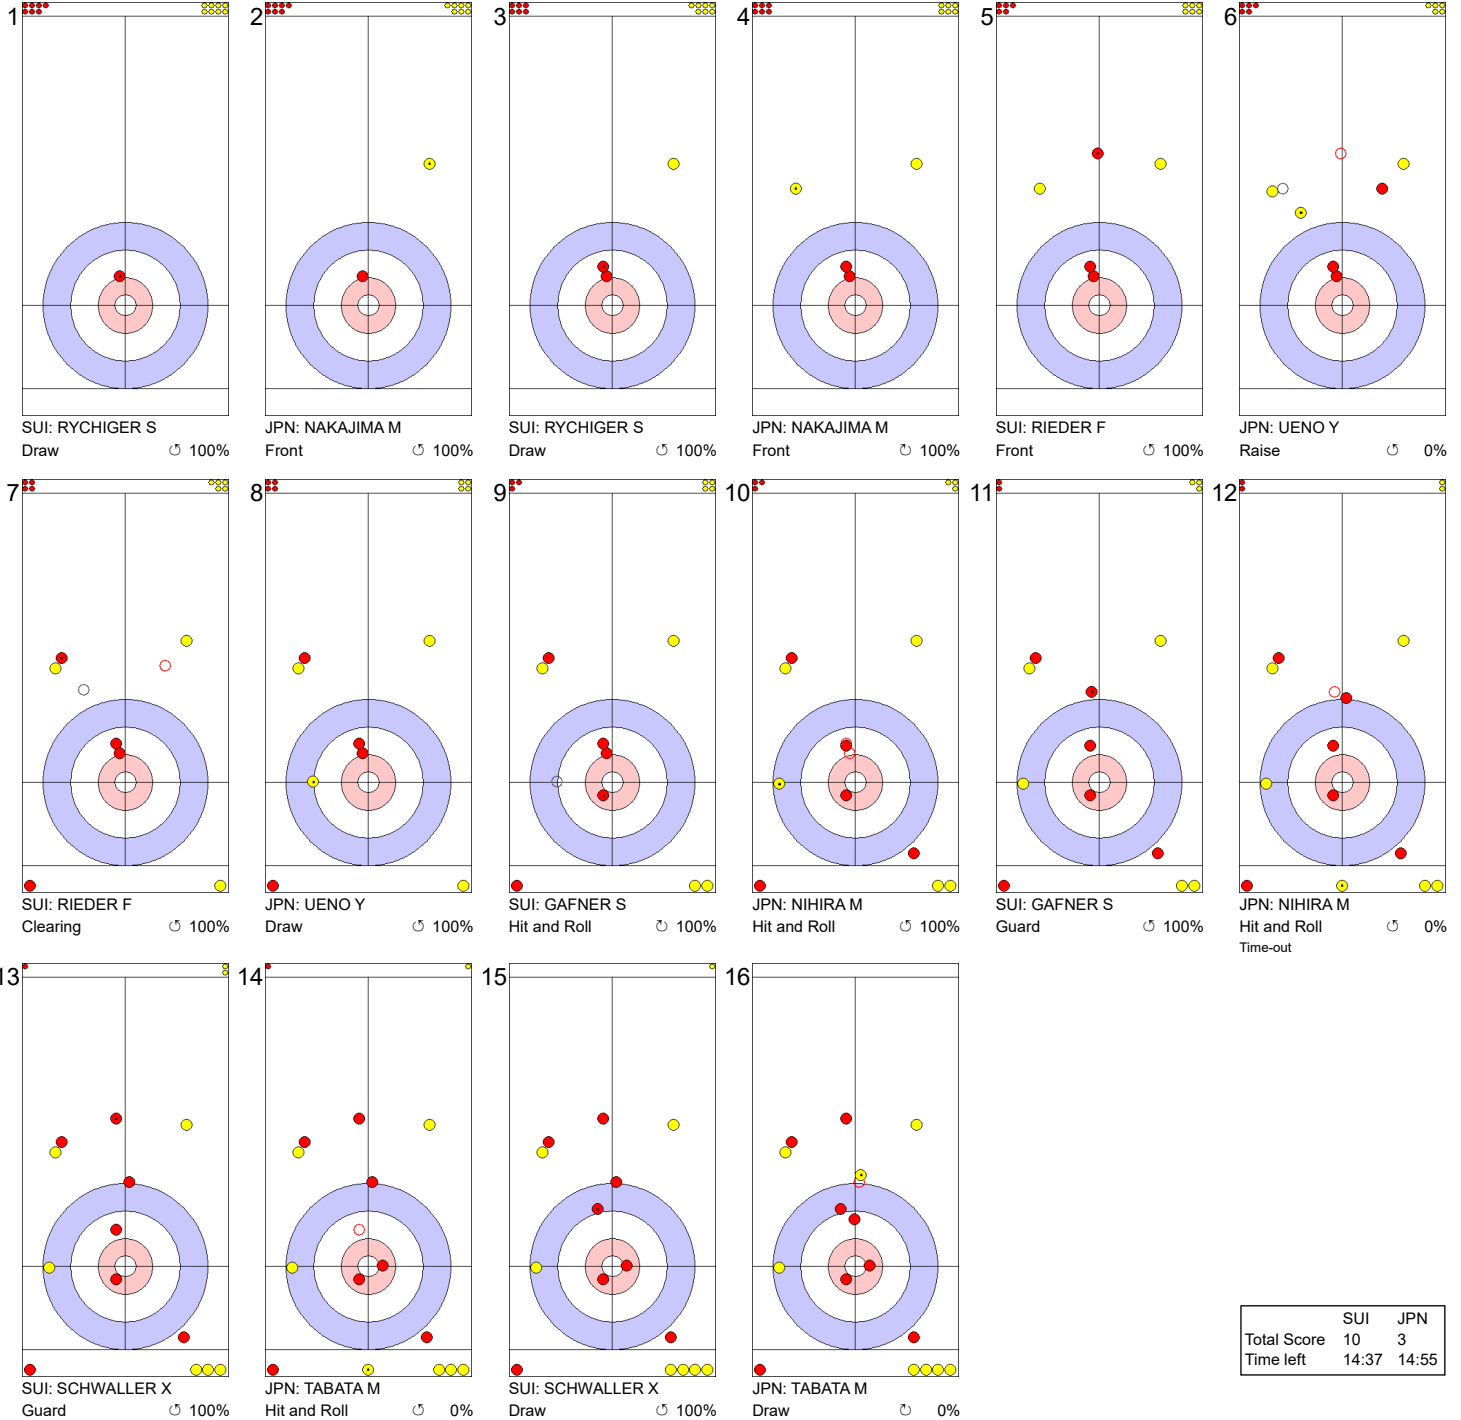

Game - Shot by Shot

Legend:
 Clockwise
  Counter-clockwise
 - Not considered

Game - Shot by Shot

Legend:
 ↻ Clockwise ↺ Counter-clockwise - Not considered

Game - Shot by Shot

End 4 **SUI - Switzerland 3 + 0 (this end) = 3** **JPN - Japan 2 + 1 (this end) = 3**

	SUI	JPN
Total Score	3	3
Time left	28:09	28:49

Legend:
 Clockwise
  Counter-clockwise
 - Not considered

Game - Shot by Shot

Legend:
 ↻ Clockwise ↺ Counter-clockwise - Not considered

Game - Shot by Shot

Legend:
 Clockwise
  Counter-clockwise
 - Not considered

Game - Shot by Shot

End 8 **SUI - Switzerland 6 + 4 (this end) = 10** **JPN - Japan 3 + 0 (this end) = 3**

	SUI	JPN
Total Score	10	3
Time left	14:37	14:55

Legend:
 Clockwise
  Counter-clockwise
 - Not considered