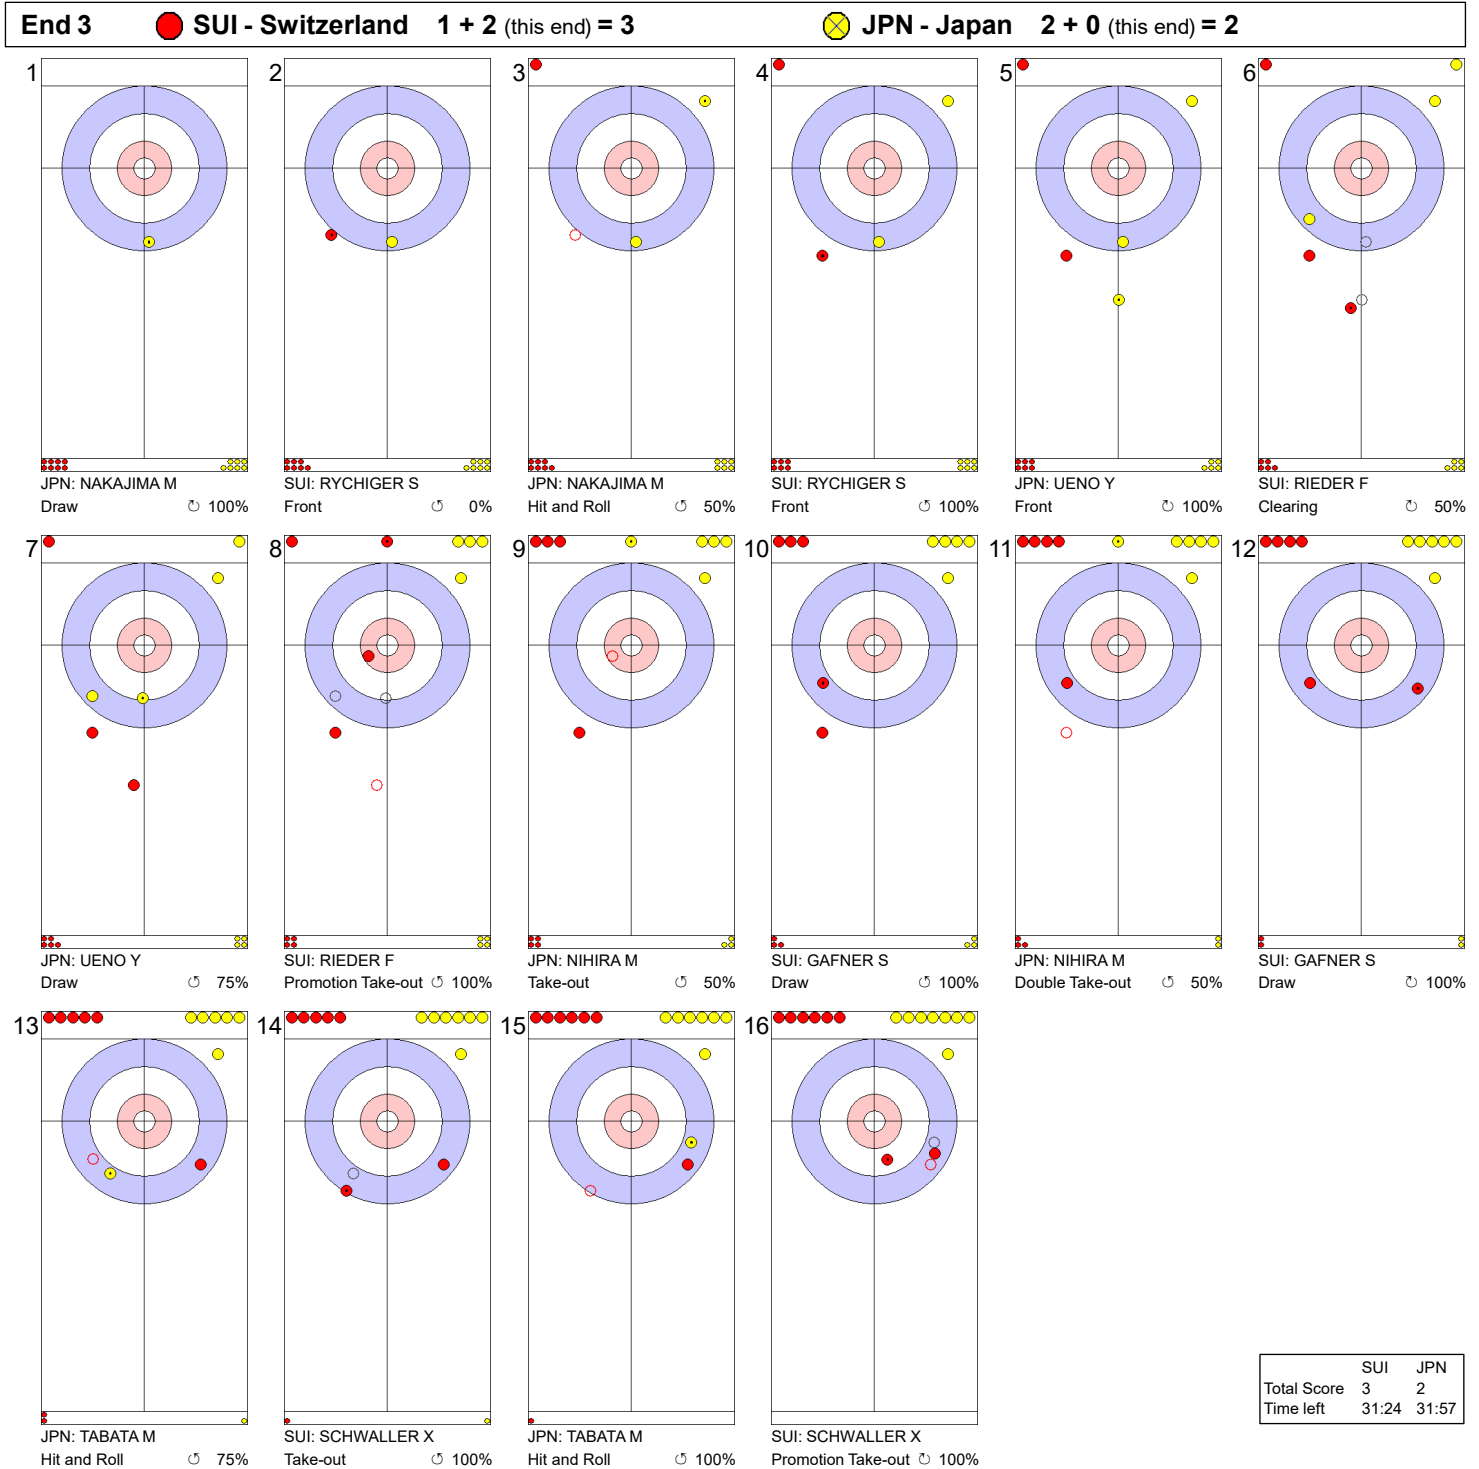

Game - Shot by Shot

Legend:
 Clockwise
  Counter-clockwise
 - Not considered

Game - Shot by Shot

Legend:
 ↻ Clockwise ↺ Counter-clockwise - Not considered

Game - Shot by Shot

End 4 **SUI - Switzerland 3 + 0 (this end) = 3** **JPN - Japan 2 + 1 (this end) = 3**

	SUI	JPN
Total Score	3	3
Time left	28:09	28:49

Legend:
 Clockwise
  Counter-clockwise
 - Not considered

Game - Shot by Shot

Legend:
 ↻ Clockwise ↺ Counter-clockwise - Not considered

Game - Shot by Shot

Legend:
 Clockwise
  Counter-clockwise
 - Not considered

Game - Shot by Shot

End 8 **SUI - Switzerland 6 + 4 (this end) = 10** **JPN - Japan 3 + 0 (this end) = 3**

	SUI	JPN
Total Score	10	3
Time left	14:37	14:55

Legend:
 Clockwise
  Counter-clockwise
 - Not considered