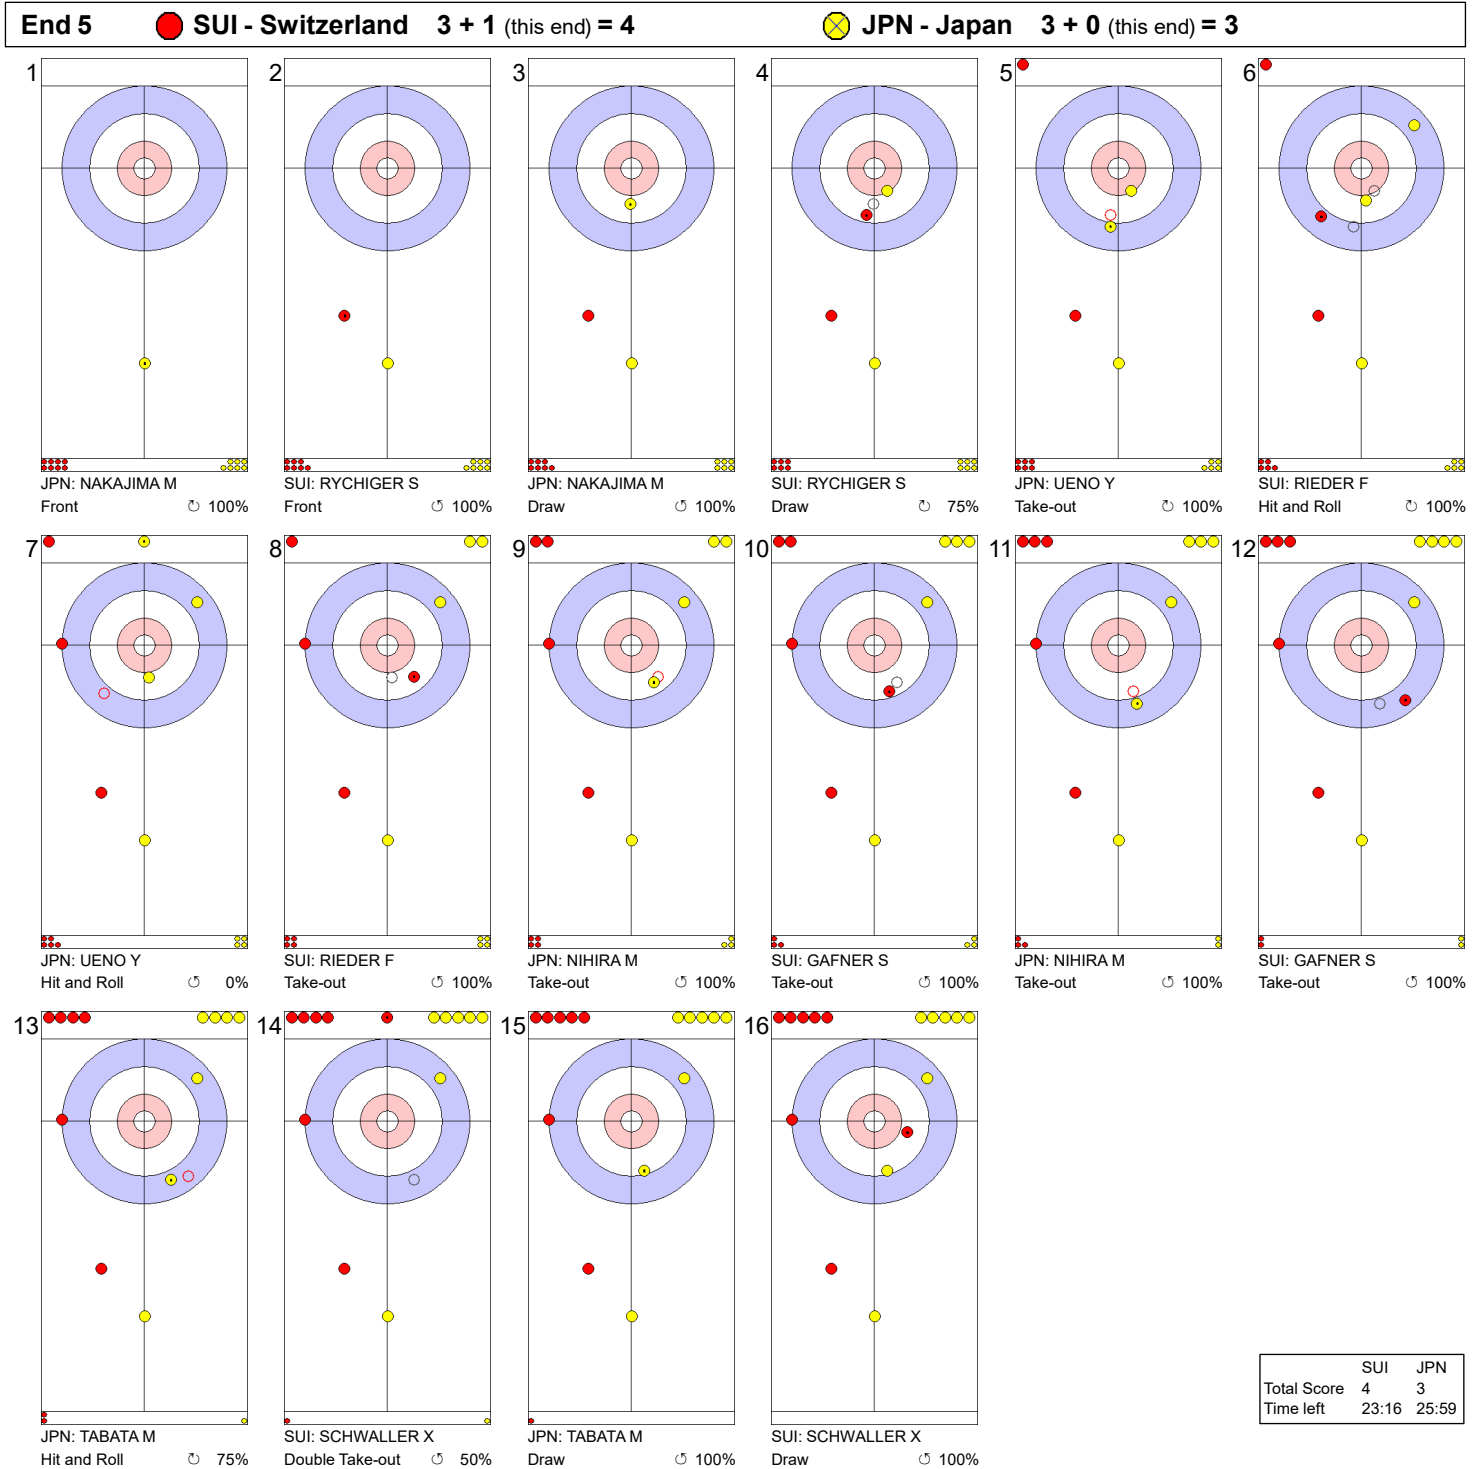

Game - Shot by Shot

Legend:
 Clockwise
  Counter-clockwise
 - Not considered

Game - Shot by Shot

Legend:
 ↻ Clockwise ↺ Counter-clockwise - Not considered

Game - Shot by Shot

End 4 **SUI - Switzerland 3 + 0 (this end) = 3** **JPN - Japan 2 + 1 (this end) = 3**

	SUI	JPN
Total Score	3	3
Time left	28:09	28:49

Legend:
 Clockwise
  Counter-clockwise
 - Not considered

Game - Shot by Shot

Legend:
 ↻ Clockwise ↺ Counter-clockwise - Not considered

Game - Shot by Shot

Legend:
 Clockwise
  Counter-clockwise
 - Not considered

Game - Shot by Shot

End 8 **SUI - Switzerland 6 + 4 (this end) = 10** **JPN - Japan 3 + 0 (this end) = 3**

	SUI	JPN
Total Score	10	3
Time left	14:37	14:55

Legend:
 Clockwise
  Counter-clockwise
 - Not considered