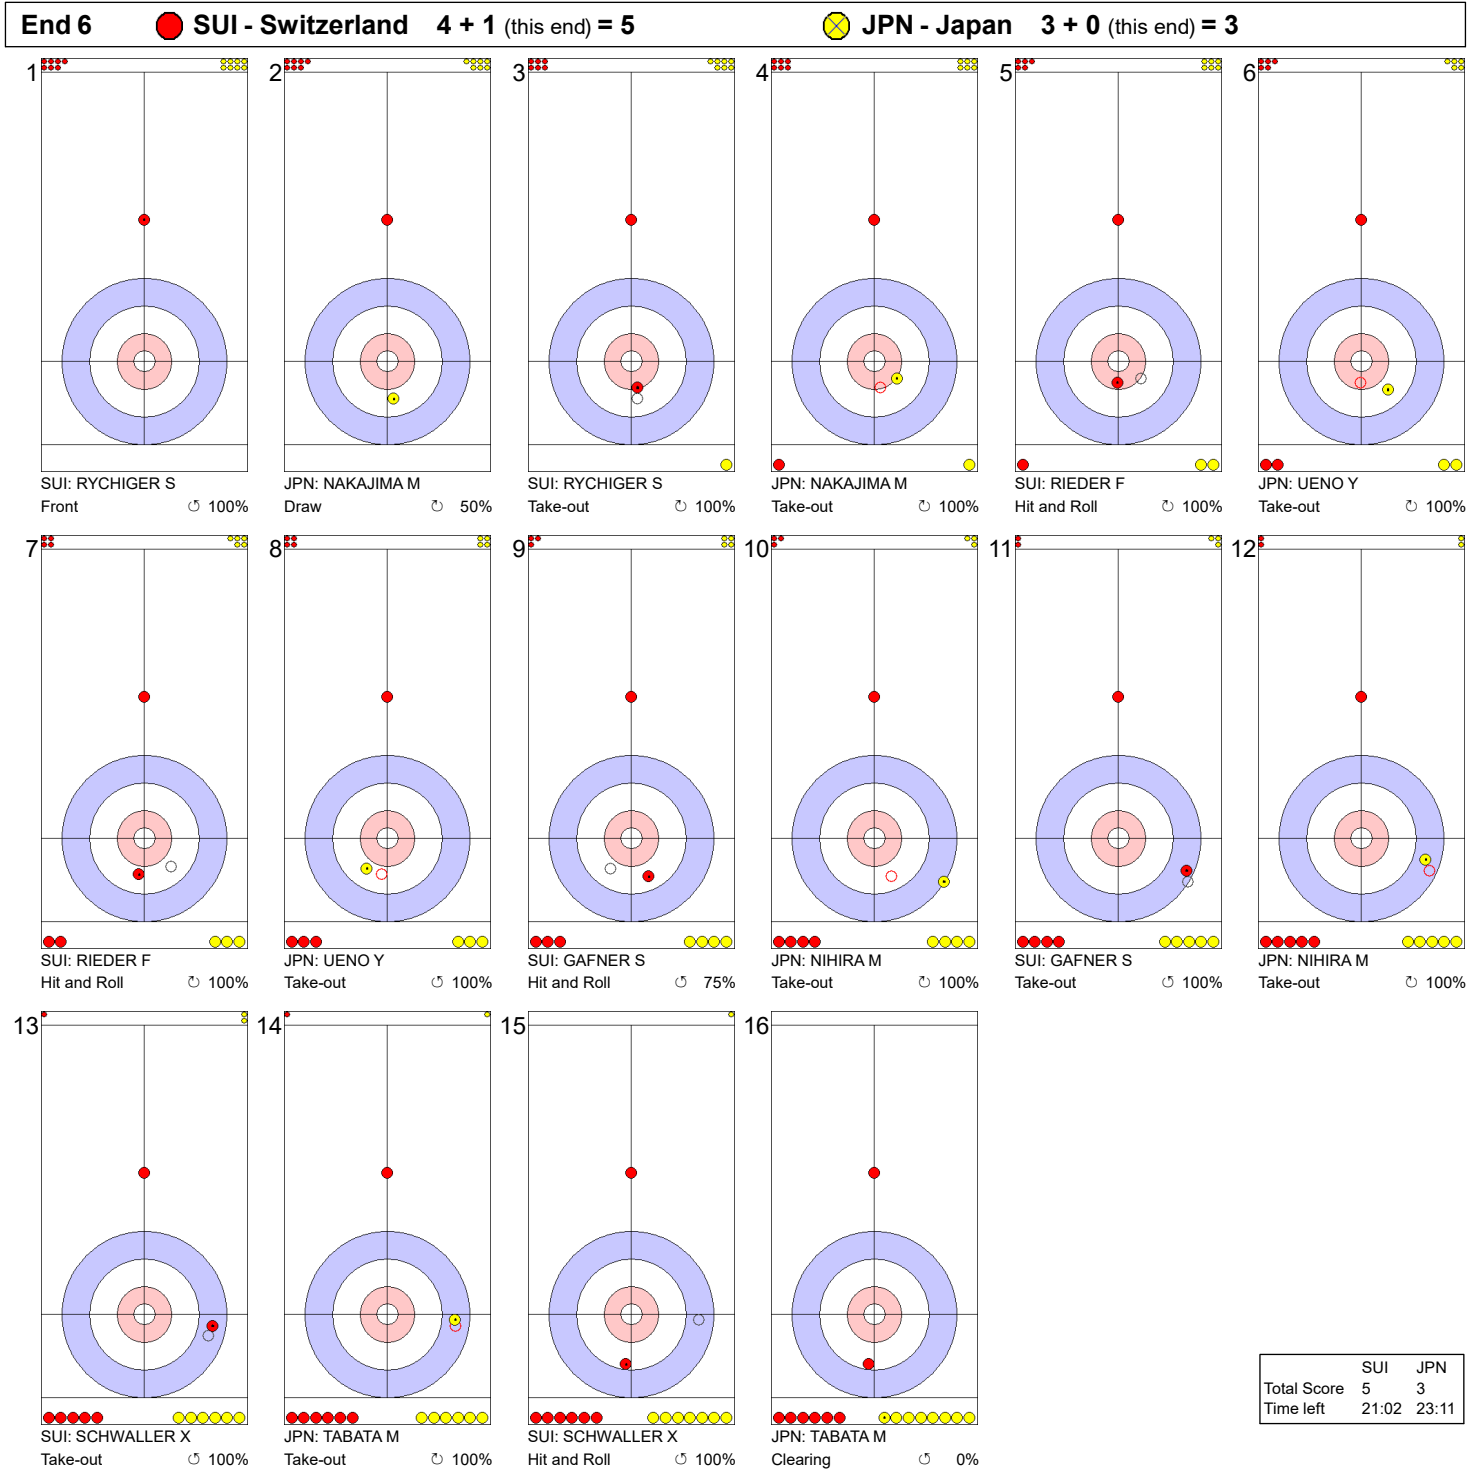

Game - Shot by Shot

Legend:
 Clockwise
  Counter-clockwise
 - Not considered

Game - Shot by Shot

Legend:
 ↻ Clockwise ↺ Counter-clockwise - Not considered

Game - Shot by Shot

End 4 **SUI - Switzerland 3 + 0 (this end) = 3** **JPN - Japan 2 + 1 (this end) = 3**

	SUI	JPN
Total Score	3	3
Time left	28:09	28:49

Legend:
 Clockwise
  Counter-clockwise
 - Not considered

Game - Shot by Shot

Legend:
 ↻ Clockwise ↺ Counter-clockwise - Not considered

Game - Shot by Shot

Legend:
 Clockwise
  Counter-clockwise
 - Not considered

Game - Shot by Shot

End 8 **SUI - Switzerland 6 + 4 (this end) = 10** **JPN - Japan 3 + 0 (this end) = 3**

	SUI	JPN
Total Score	10	3
Time left	14:37	14:55

Legend:
 Clockwise
  Counter-clockwise
 - Not considered