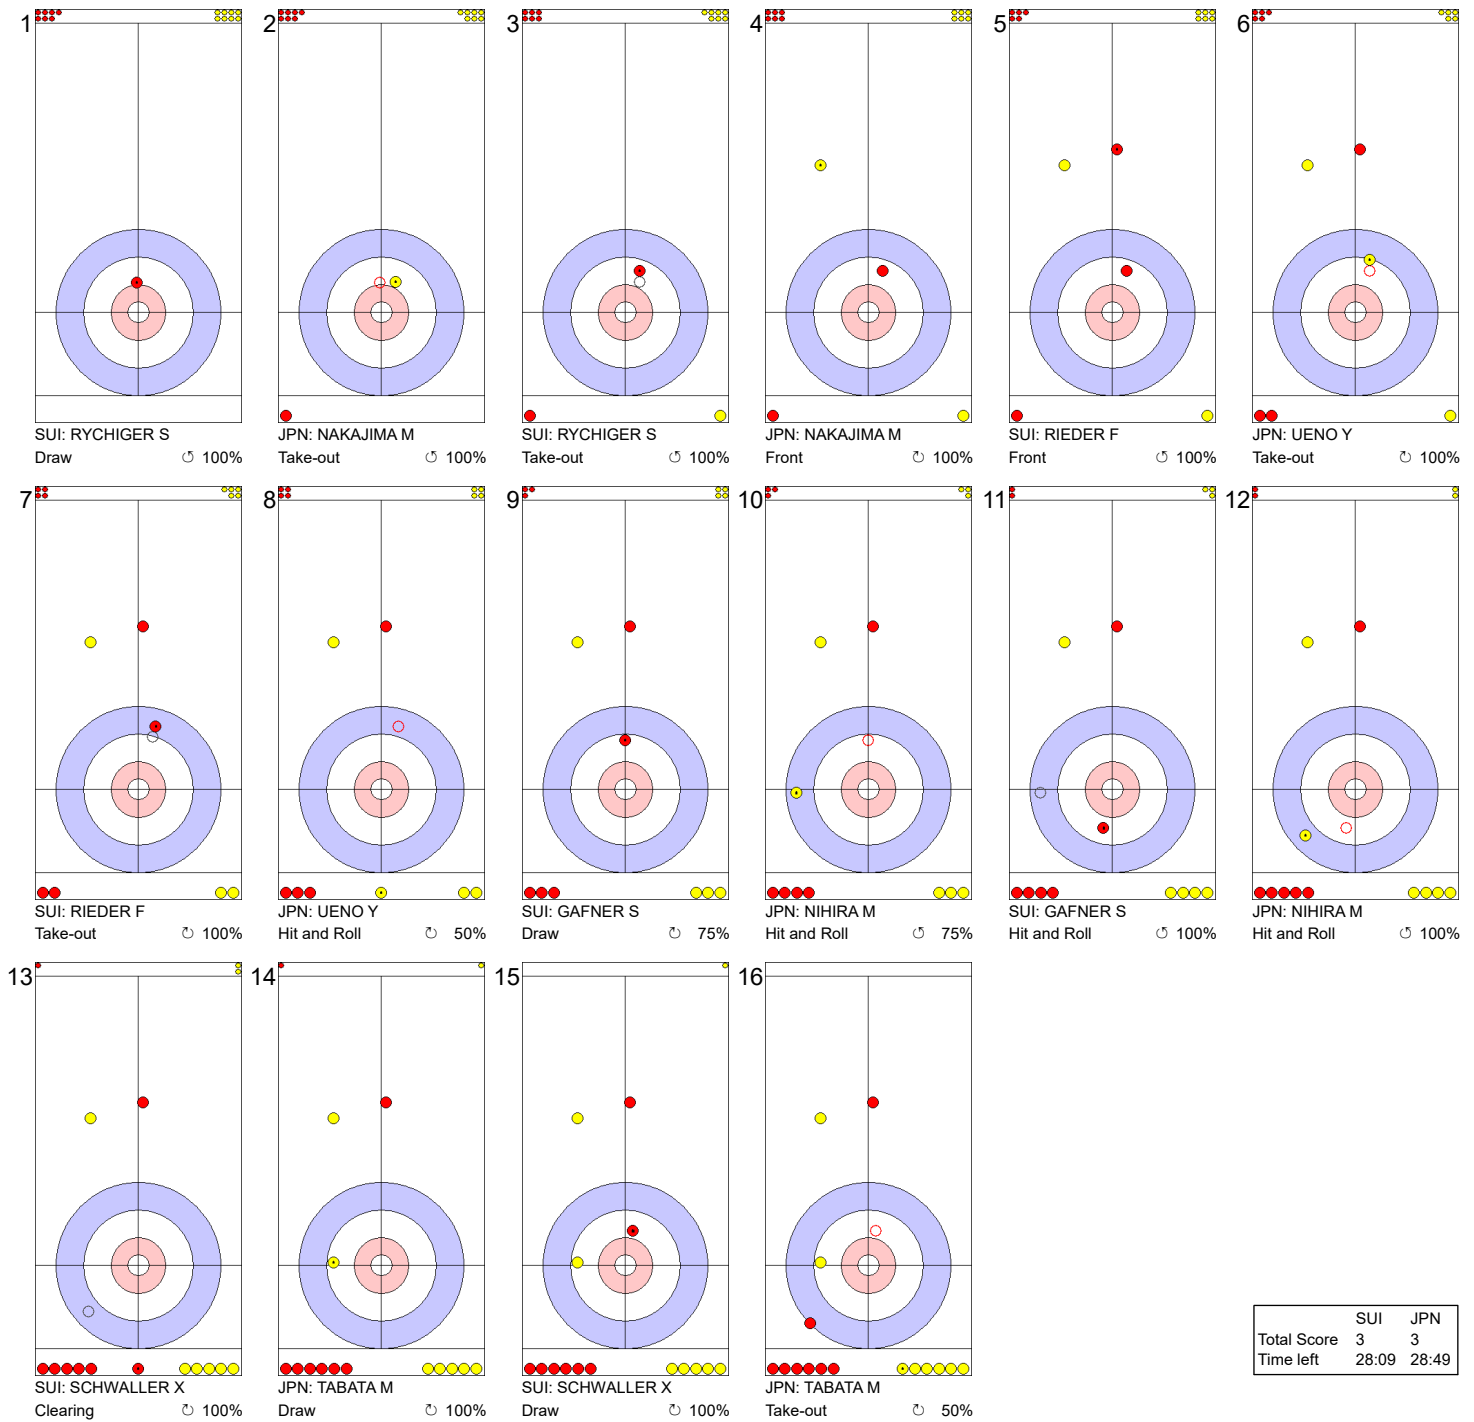

Game - Shot by Shot

Legend:
 Clockwise
  Counter-clockwise
 - Not considered

Game - Shot by Shot

Legend:
 ↻ Clockwise ↺ Counter-clockwise - Not considered

Game - Shot by Shot

End 4 **SUI - Switzerland 3 + 0 (this end) = 3** **JPN - Japan 2 + 1 (this end) = 3**

	SUI	JPN
Total Score	3	3
Time left	28:09	28:49

Legend:
 Clockwise
  Counter-clockwise
 - Not considered

Game - Shot by Shot

Legend:
 ↻ Clockwise ↺ Counter-clockwise - Not considered

Game - Shot by Shot

Legend:
 Clockwise
  Counter-clockwise
 - Not considered

Game - Shot by Shot

End 8 **SUI - Switzerland 6 + 4 (this end) = 10** **JPN - Japan 3 + 0 (this end) = 3**

	SUI	JPN
Total Score	10	3
Time left	14:37	14:55

Legend:
 Clockwise
  Counter-clockwise
 - Not considered