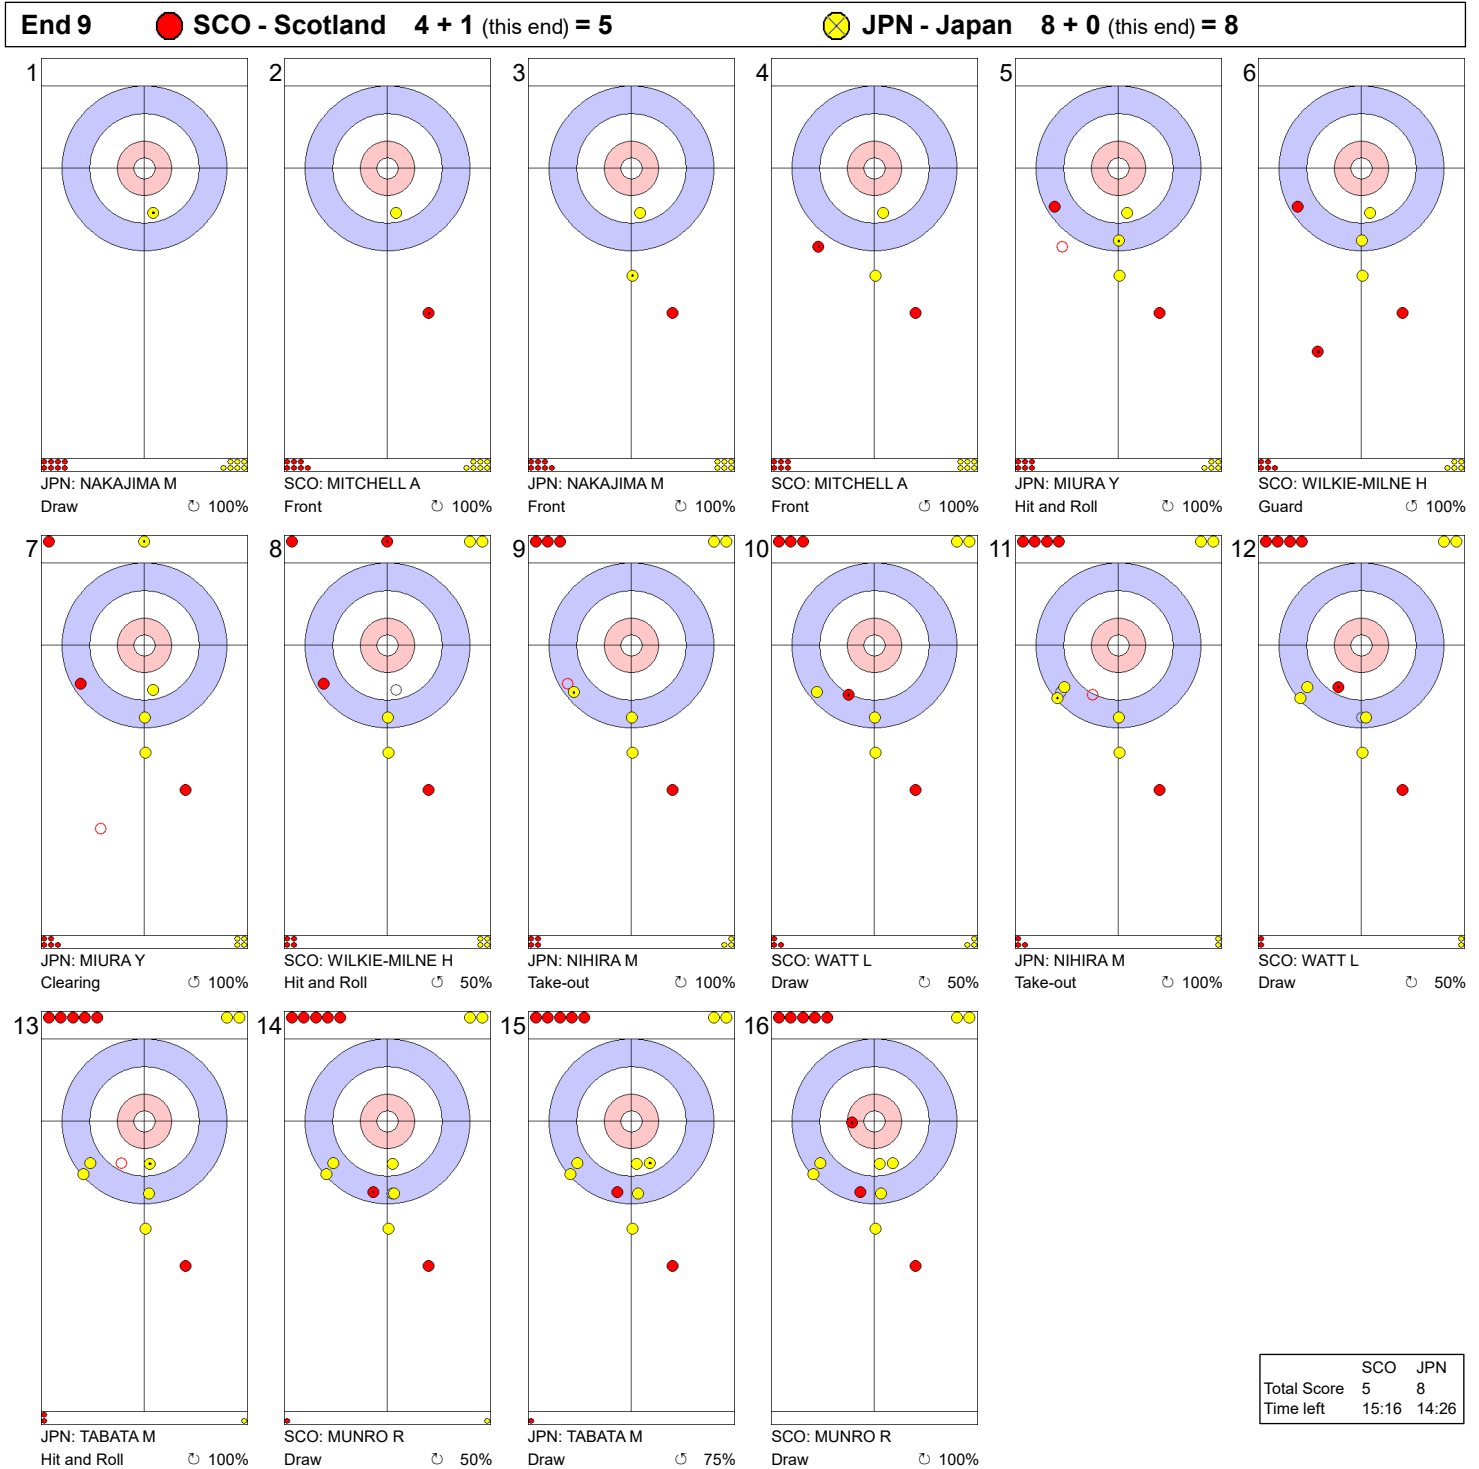

**Game - Shot by Shot**

	SCO	JPN
Total Score	2	2
Time left	33:35	33:57

**Legend:**  
 ↻ Clockwise      ↺ Counter-clockwise      - Not considered

**Game - Shot by Shot**

	SCO	JPN
Total Score	2	2
Time left	30:39	30:49

**Legend:**  
 ⌚ Clockwise      ⌚ Counter-clockwise      - Not considered

**Game - Shot by Shot**

**Legend:**  
 ↻ Clockwise      ↺ Counter-clockwise      - Not considered

**Game - Shot by Shot**

**Legend:**  
 Clockwise     
  Counter-clockwise     
 - Not considered

Game - Shot by Shot

**Legend:**  
 ↻ Clockwise      ↺ Counter-clockwise      - Not considered

**Game - Shot by Shot**

**Legend:**  
 ↻ Clockwise      ↺ Counter-clockwise      - Not considered