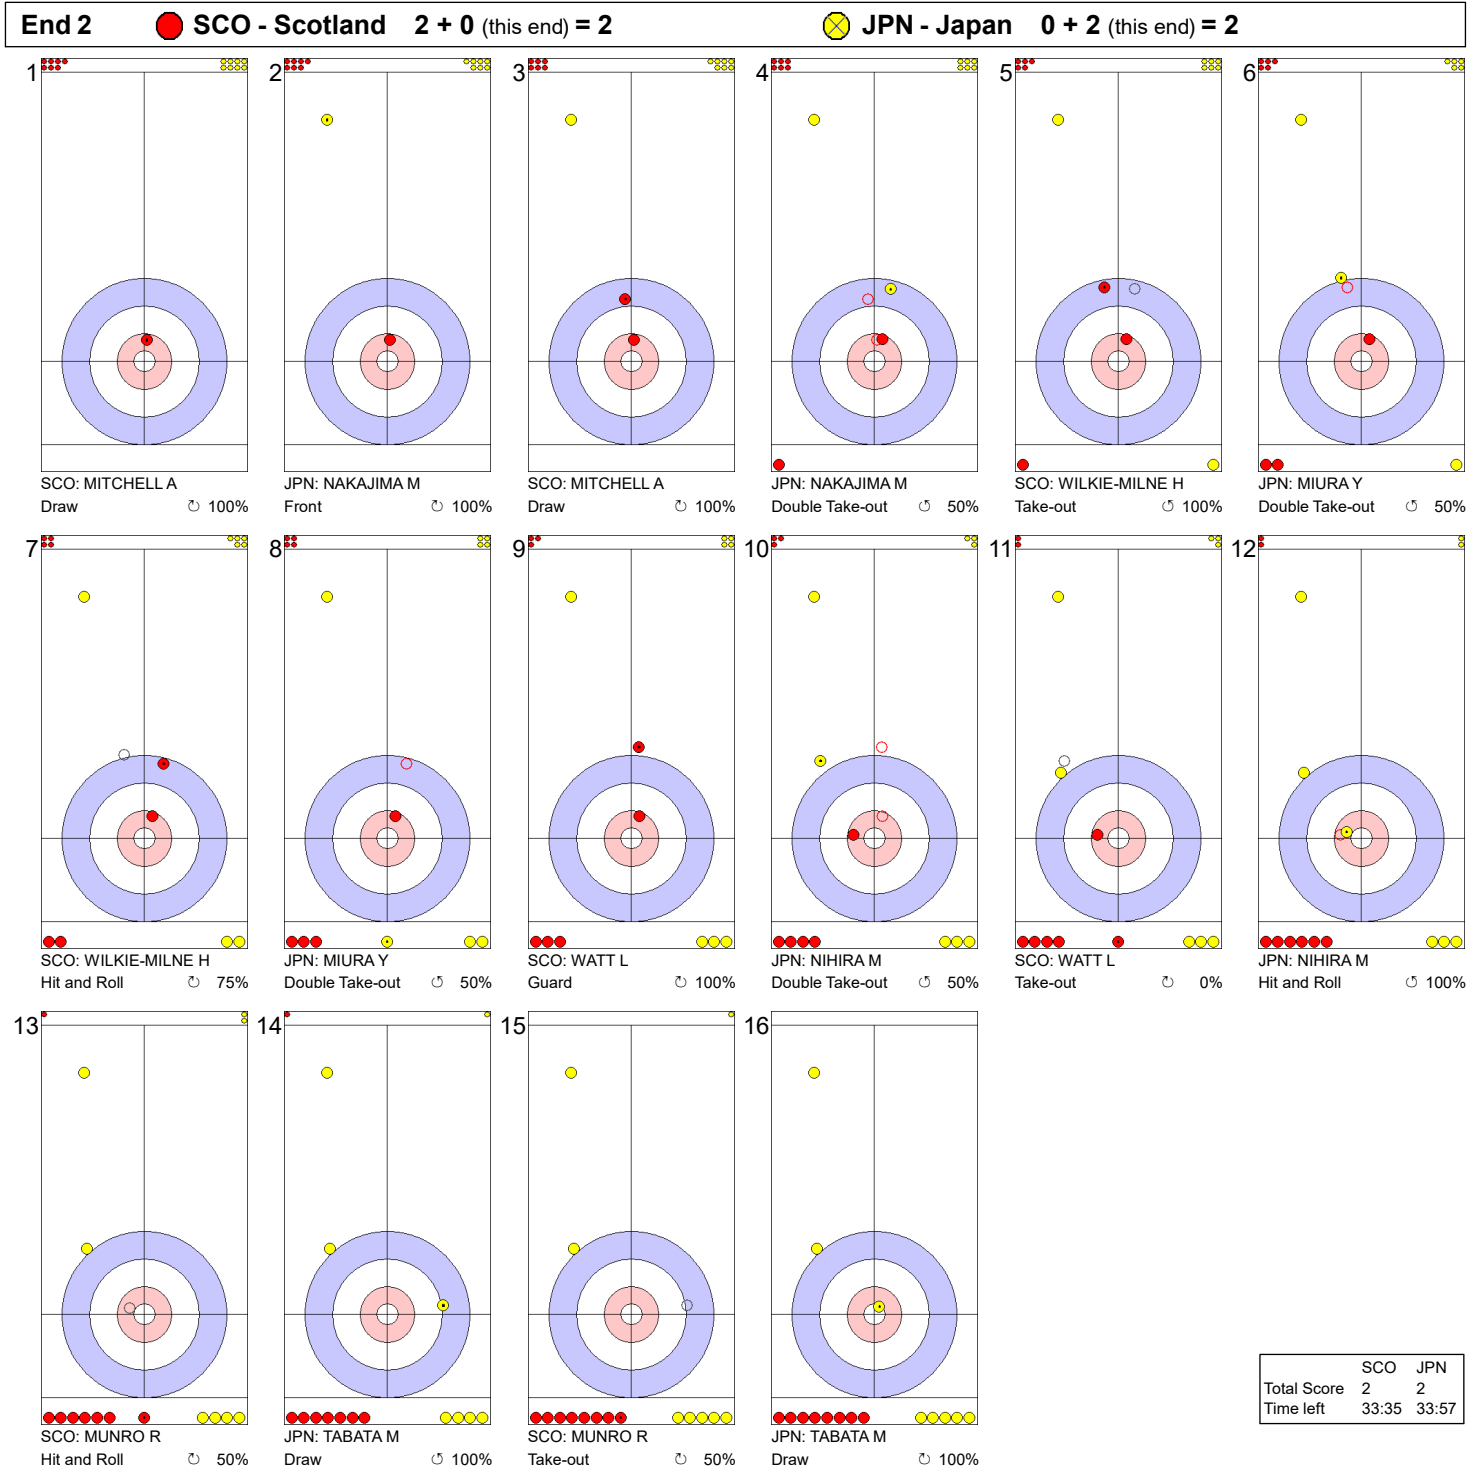

**Game - Shot by Shot**

	SCO	JPN
Total Score	2	2
Time left	33:35	33:57

**Legend:**  
 ↻ Clockwise      ↺ Counter-clockwise      - Not considered

**Game - Shot by Shot**

	SCO	JPN
Total Score	2	2
Time left	30:39	30:49

**Legend:**  
 ⌚ Clockwise      ⌚ Counter-clockwise      - Not considered

**Game - Shot by Shot**

**Legend:**  
 ↻ Clockwise      ↺ Counter-clockwise      - Not considered

**Game - Shot by Shot**

**Legend:**  
 Clockwise     
  Counter-clockwise     
 - Not considered

Game - Shot by Shot

**Legend:**  
 ↻ Clockwise      ↺ Counter-clockwise      - Not considered

**Game - Shot by Shot**

**Legend:**  
 ↻ Clockwise      ↺ Counter-clockwise      - Not considered