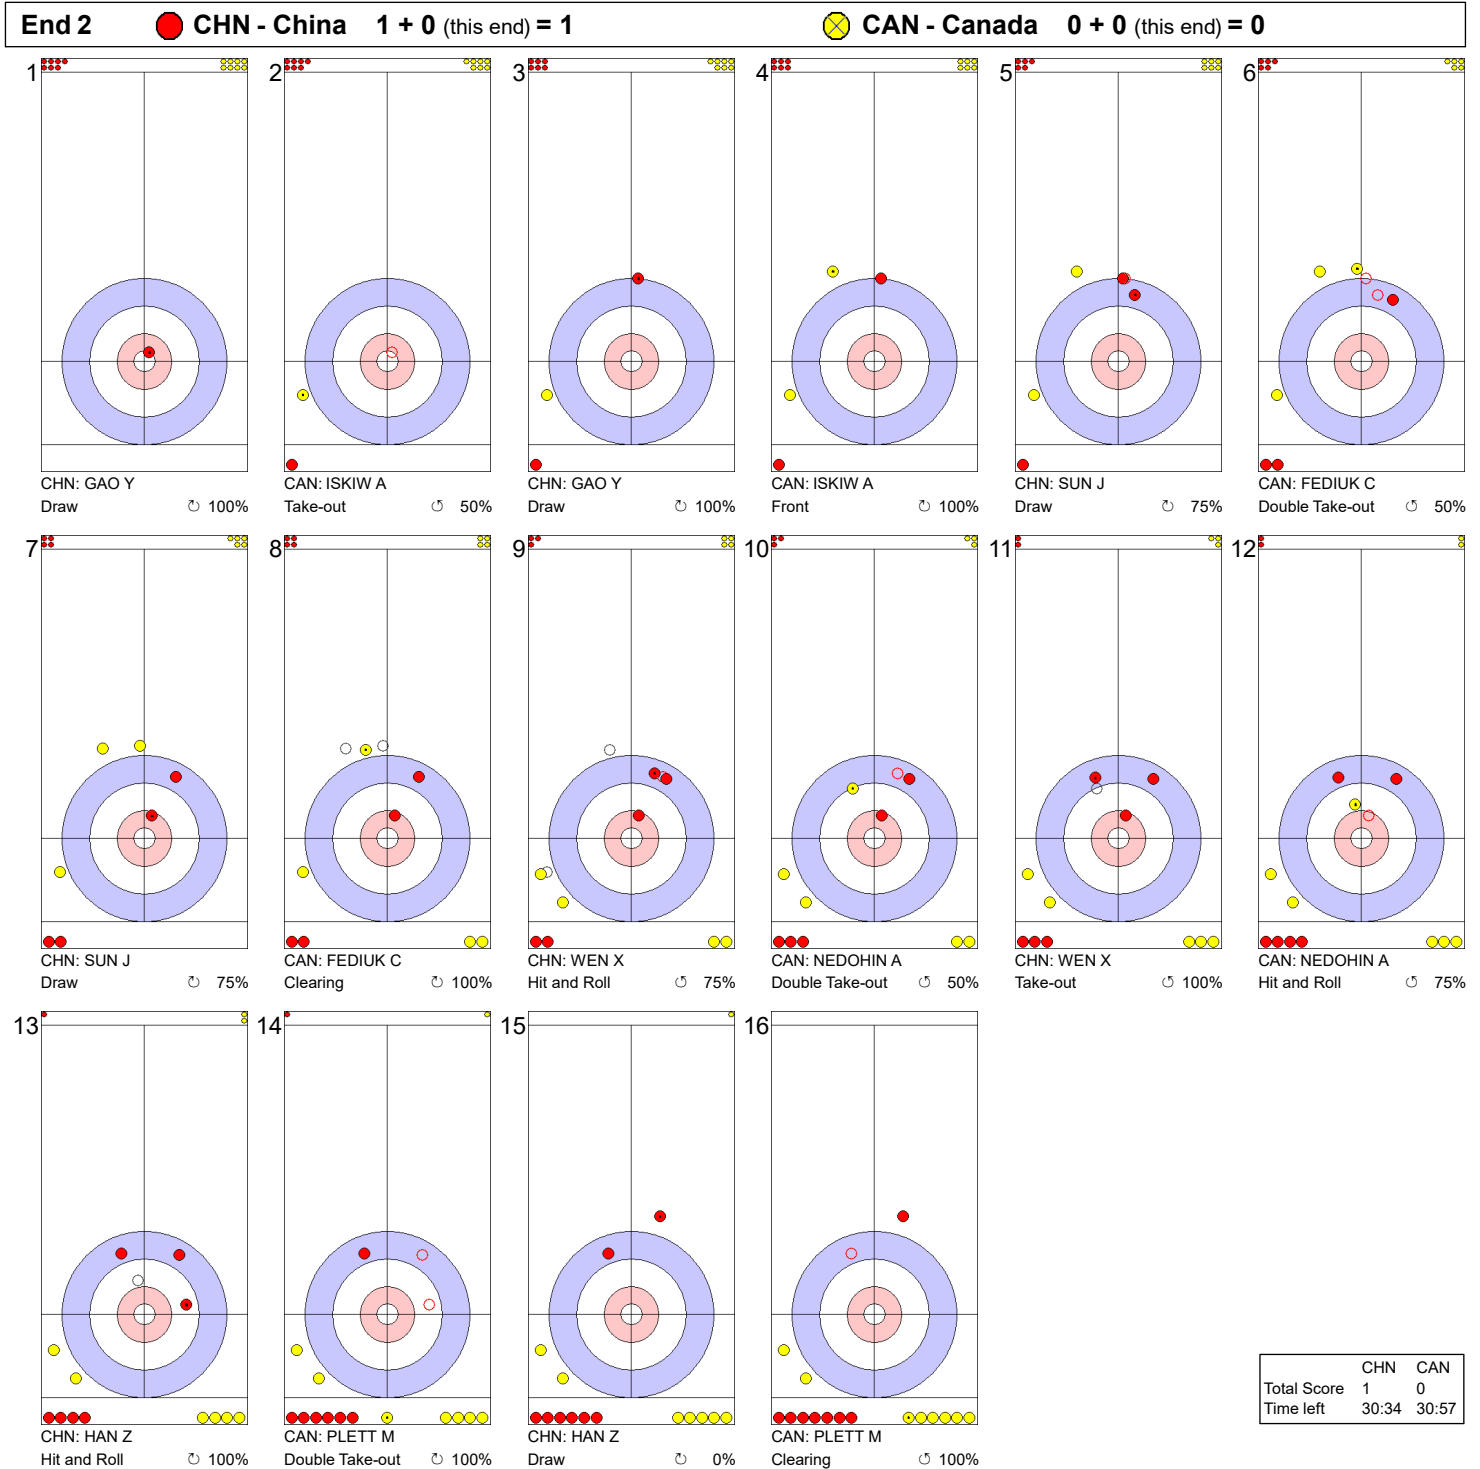

**Game - Shot by Shot**

**Legend:**  
 ↻ Clockwise      ↺ Counter-clockwise      - Not considered

Game - Shot by Shot

**Legend:**  
 ↻ Clockwise      ↺ Counter-clockwise      - Not considered

**Game - Shot by Shot**

**Legend:**  
 ↻ Clockwise      ↺ Counter-clockwise      - Not considered

**Game - Shot by Shot**

**Legend:**  
 ↻ Clockwise      ↺ Counter-clockwise      - Not considered

Game - Shot by Shot

**Legend:**  
 ↻ Clockwise      ↺ Counter-clockwise      - Not considered

Game - Shot by Shot

**Legend:**  
 ↻ Clockwise      ↺ Counter-clockwise      - Not considered