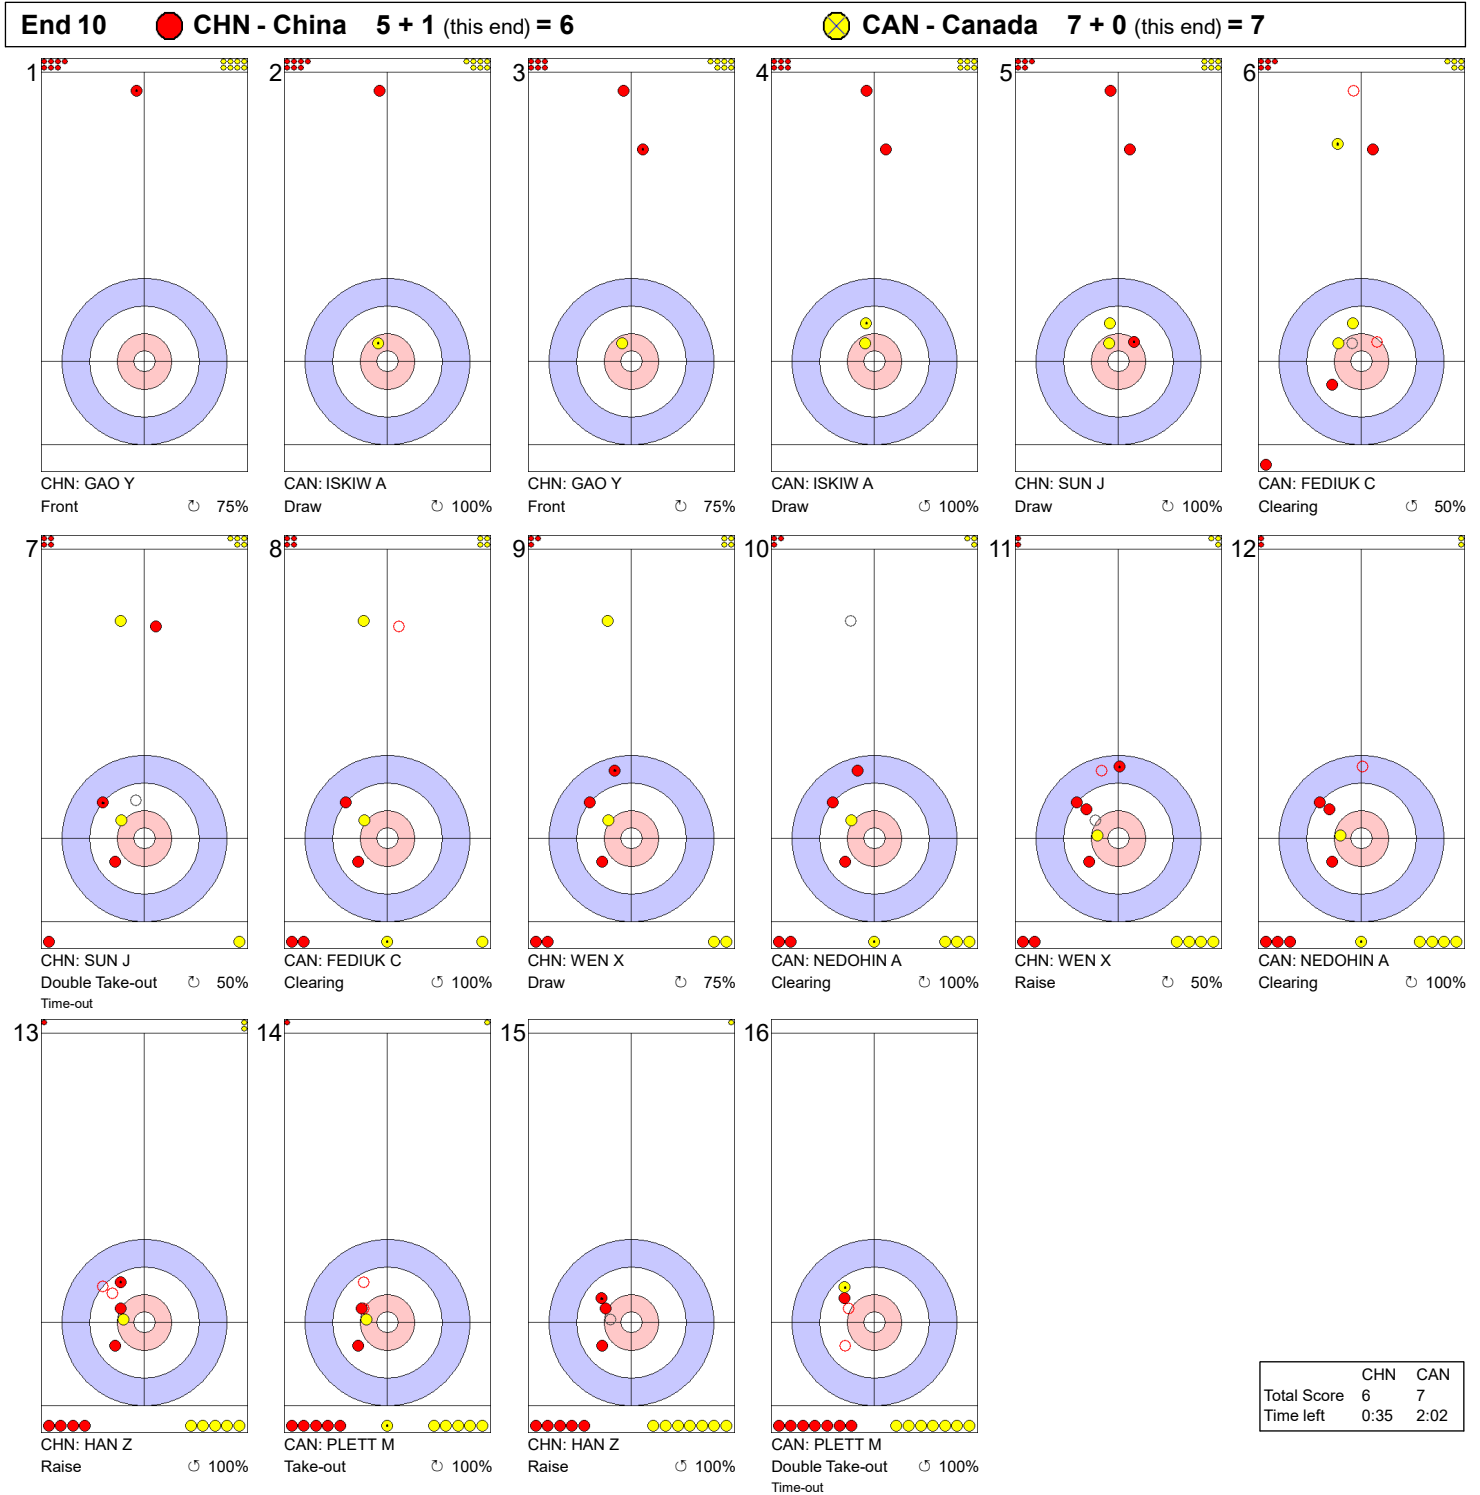

**Game - Shot by Shot**

**Legend:**  
 ↻ Clockwise      ↺ Counter-clockwise      - Not considered

Game - Shot by Shot

**Legend:**  
 ↻ Clockwise      ↺ Counter-clockwise      - Not considered

**Game - Shot by Shot**

**Legend:**  
 ↻ Clockwise      ↺ Counter-clockwise      - Not considered

**Game - Shot by Shot**

**Legend:**  
 ↻ Clockwise      ↺ Counter-clockwise      - Not considered

Game - Shot by Shot

**Legend:**  
 ↻ Clockwise      ↺ Counter-clockwise      - Not considered

Game - Shot by Shot

**Legend:**  
 ↻ Clockwise      ↺ Counter-clockwise      - Not considered