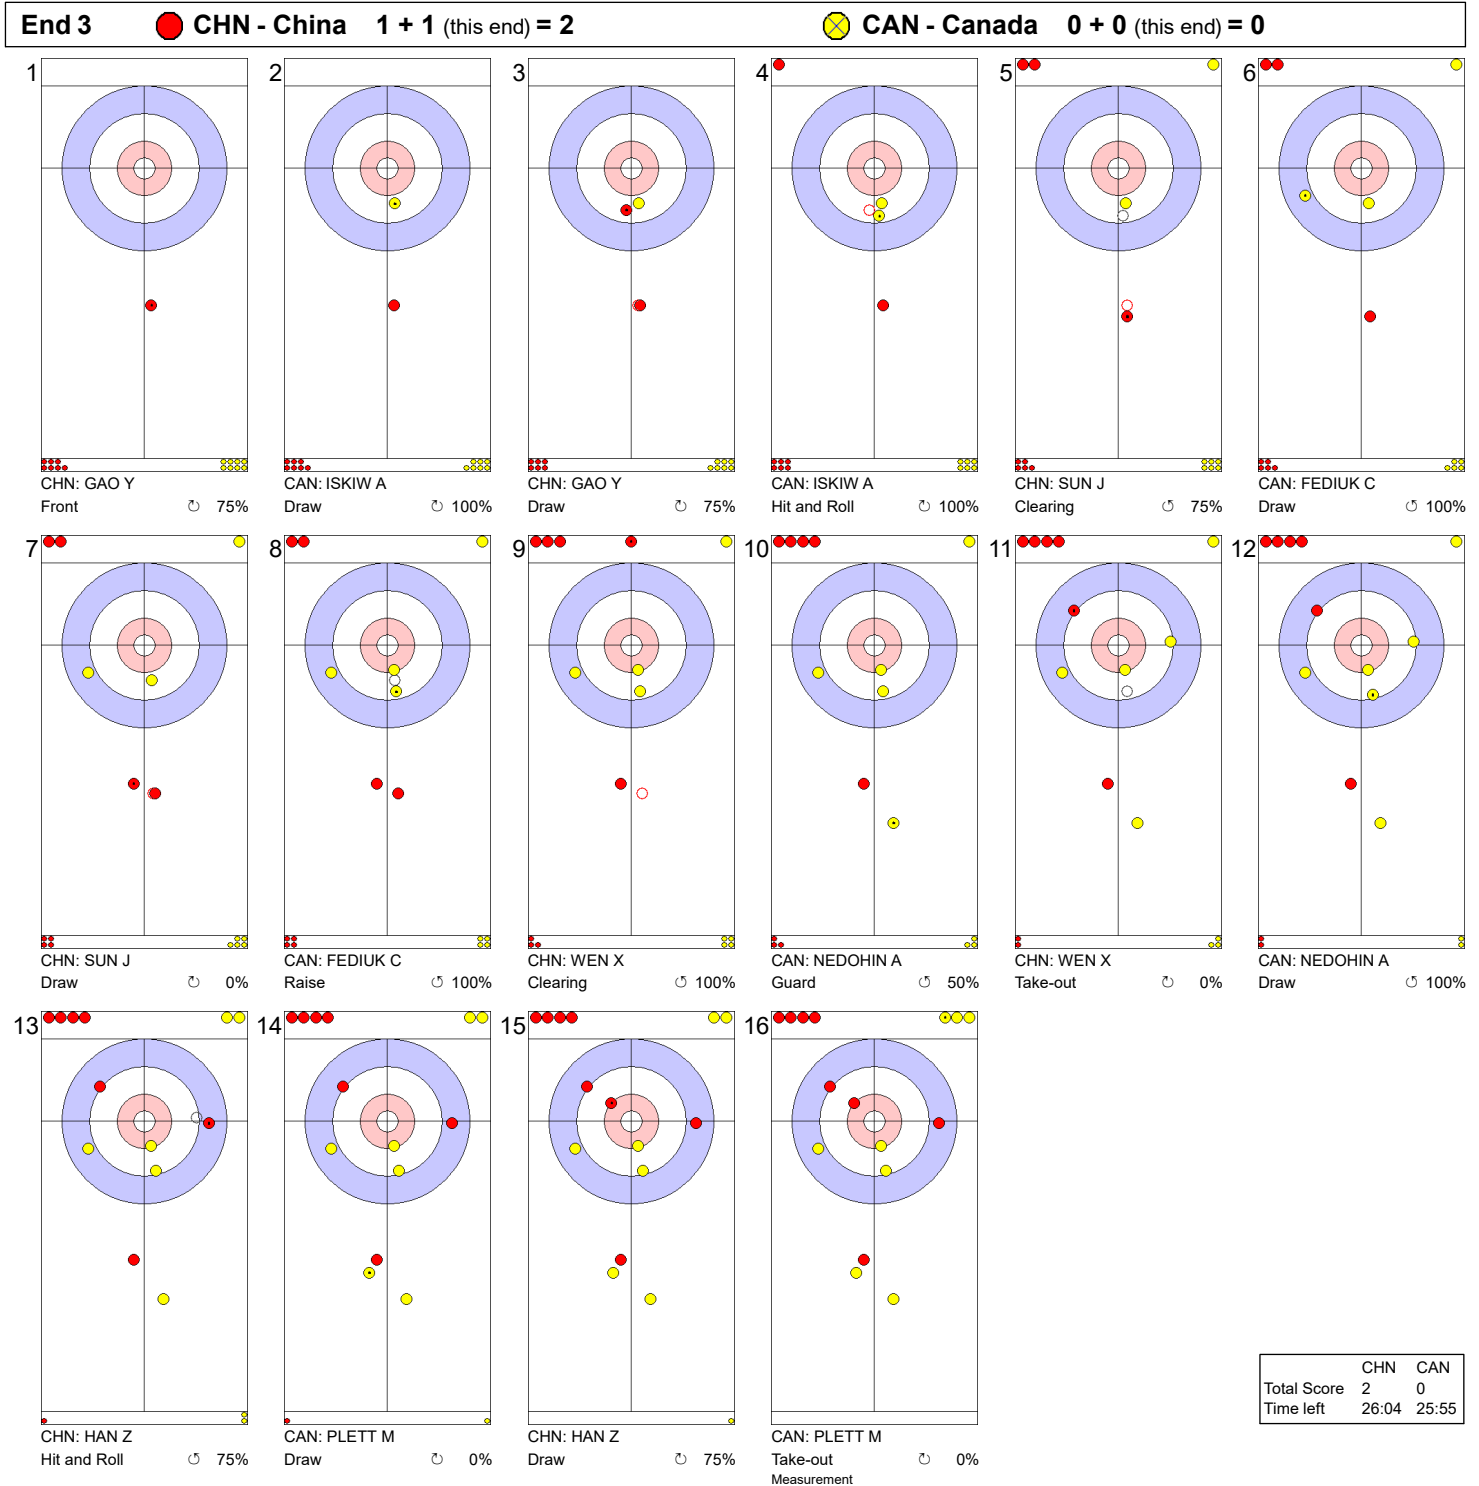

**Game - Shot by Shot**

**Legend:**  
 ↻ Clockwise      ↺ Counter-clockwise      - Not considered

Game - Shot by Shot

**Legend:**  
 ↻ Clockwise      ↺ Counter-clockwise      - Not considered

**Game - Shot by Shot**

**Legend:**  
 ↻ Clockwise      ↺ Counter-clockwise      - Not considered

**Game - Shot by Shot**

**Legend:**  
 ↻ Clockwise      ↺ Counter-clockwise      - Not considered

Game - Shot by Shot

**Legend:**  
 ↻ Clockwise      ↺ Counter-clockwise      - Not considered

Game - Shot by Shot

**Legend:**  
 ↻ Clockwise      ↺ Counter-clockwise      - Not considered