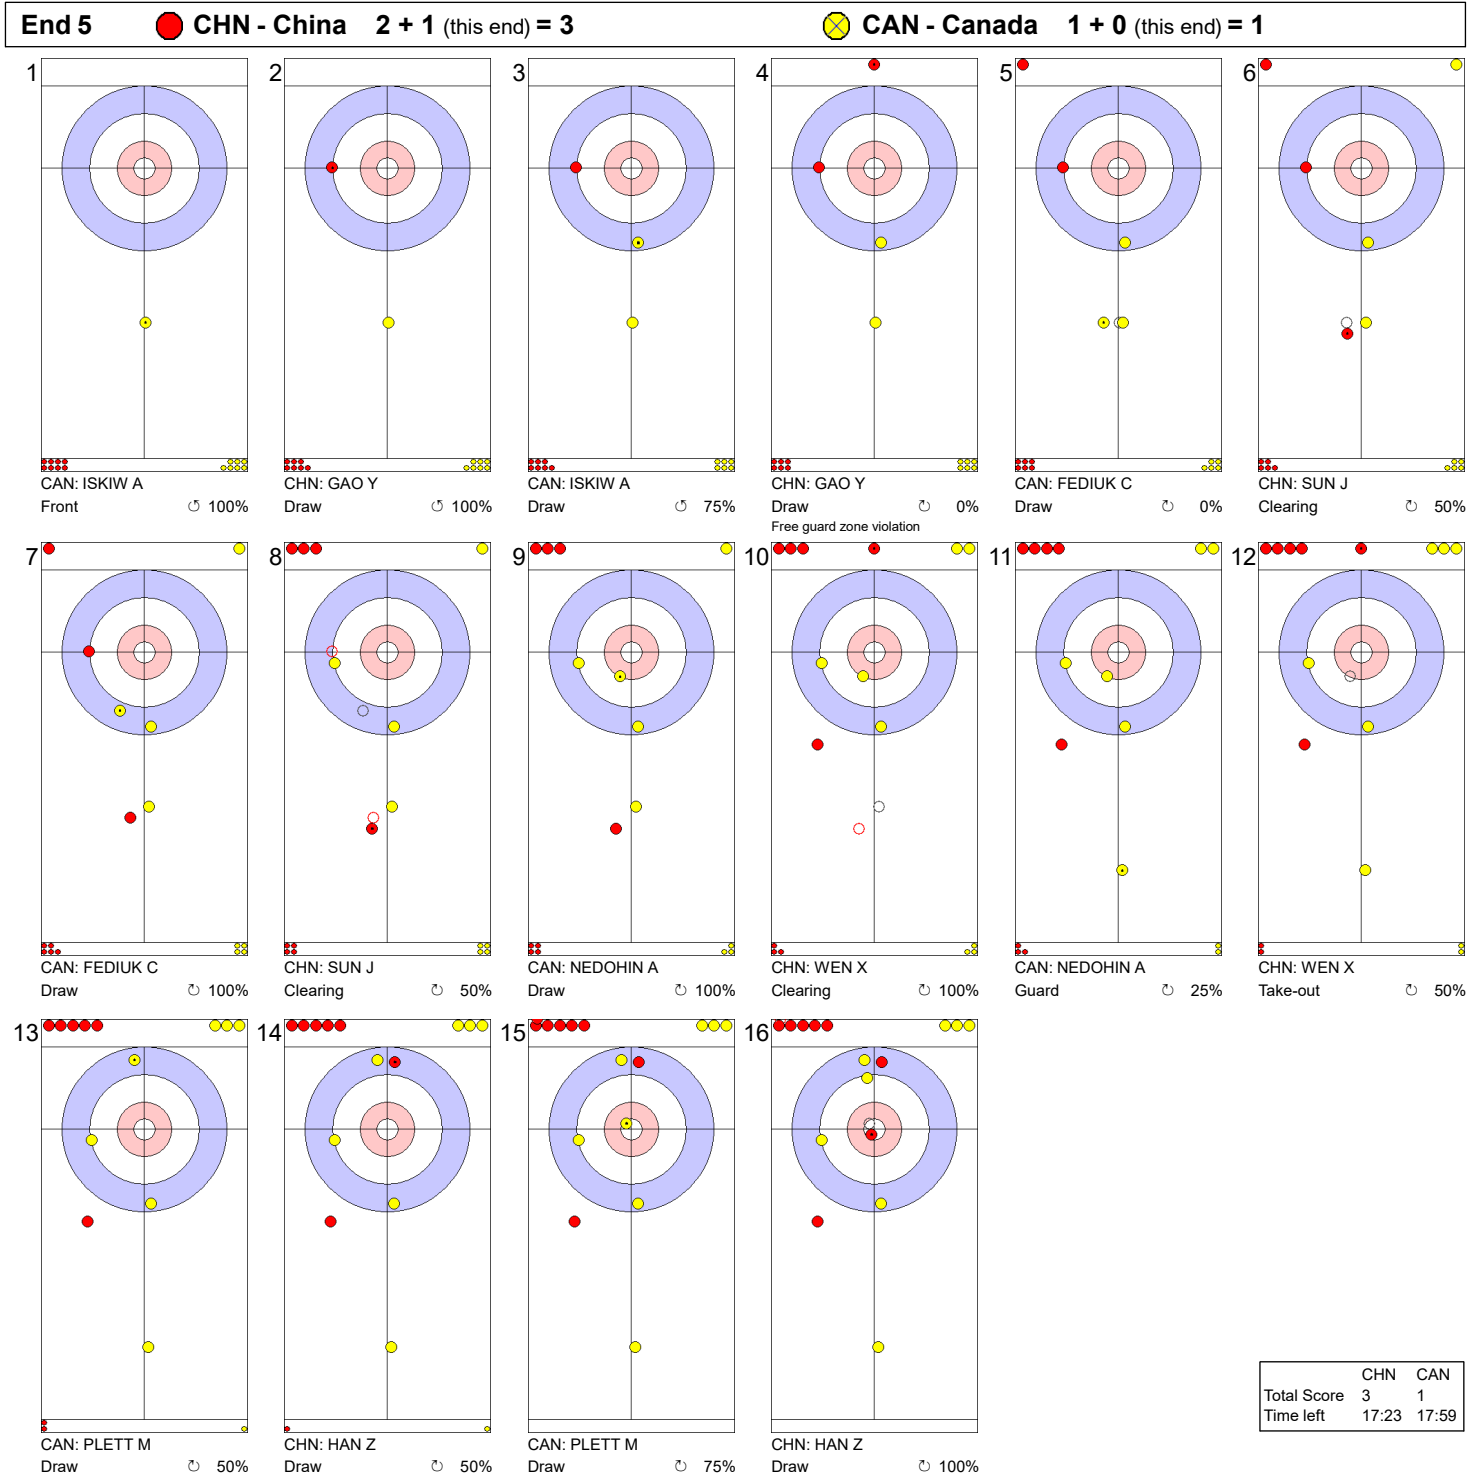

**Game - Shot by Shot**

**Legend:**  
 ↻ Clockwise      ↺ Counter-clockwise      - Not considered

Game - Shot by Shot

**Legend:**  
 ↻ Clockwise      ↺ Counter-clockwise      - Not considered

**Game - Shot by Shot**

**Legend:**  
 ↻ Clockwise      ↺ Counter-clockwise      - Not considered

**Game - Shot by Shot**

**Legend:**  
 ↻ Clockwise      ↺ Counter-clockwise      - Not considered

Game - Shot by Shot

**Legend:**  
 ↻ Clockwise      ↺ Counter-clockwise      - Not considered

Game - Shot by Shot

**Legend:**  
 ↻ Clockwise      ↺ Counter-clockwise      - Not considered