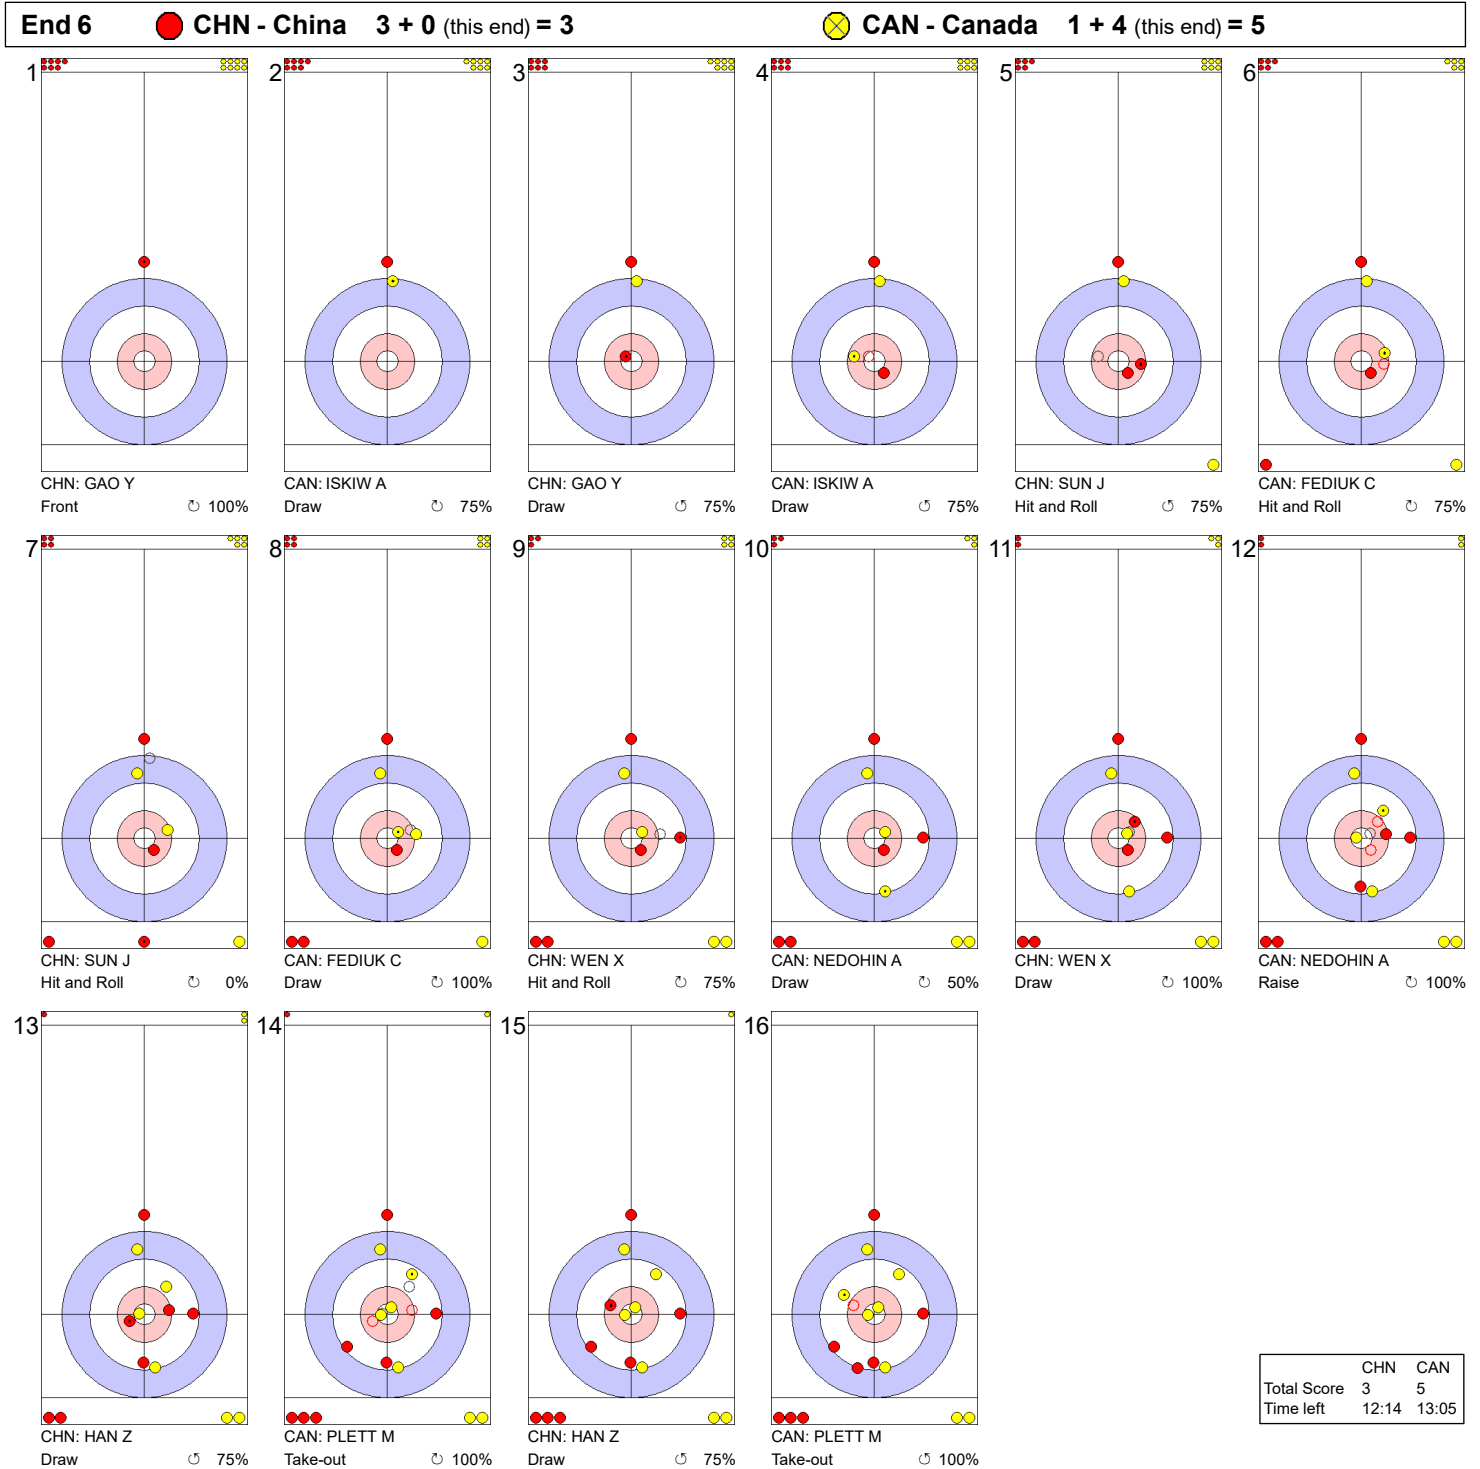

**Game - Shot by Shot**

**Legend:**  
 ↻ Clockwise      ↺ Counter-clockwise      - Not considered

Game - Shot by Shot

**Legend:**  
 ↻ Clockwise      ↺ Counter-clockwise      - Not considered

**Game - Shot by Shot**

**Legend:**  
 ↻ Clockwise      ↺ Counter-clockwise      - Not considered

**Game - Shot by Shot**

**Legend:**  
 ↻ Clockwise      ↺ Counter-clockwise      - Not considered

Game - Shot by Shot

**Legend:**  
 ↻ Clockwise      ↺ Counter-clockwise      - Not considered

Game - Shot by Shot

**Legend:**  
 ↻ Clockwise      ↺ Counter-clockwise      - Not considered