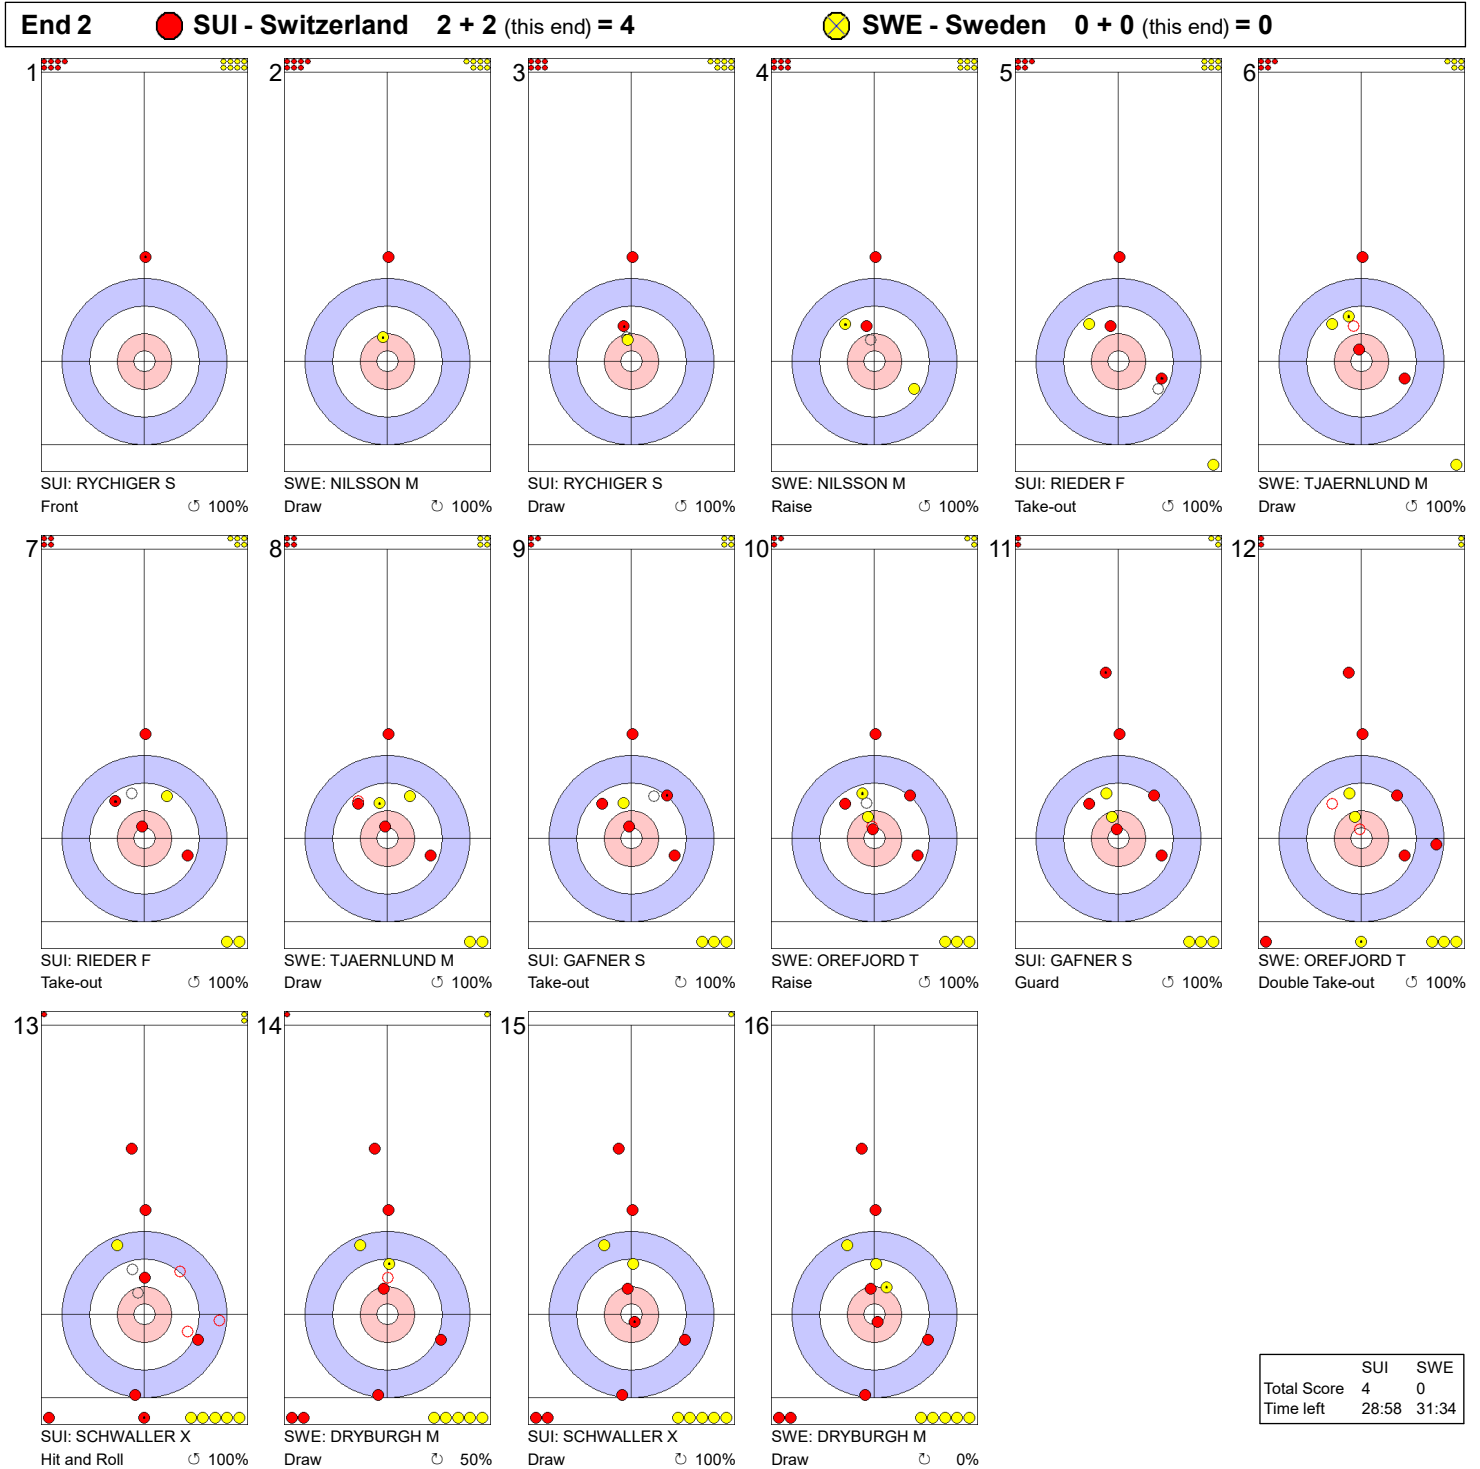

Game - Shot by Shot

**Legend:**  
 Clockwise    
 Counter-clockwise    
 Not considered

Game - Shot by Shot

**Legend:**  
 ↻ Clockwise      ↺ Counter-clockwise      - Not considered

**Game - Shot by Shot**

**Legend:**  
 Clockwise       Counter-clockwise      - Not considered

**Game - Shot by Shot**

**Legend:**  
 Clockwise    
  Counter-clockwise    
 - Not considered