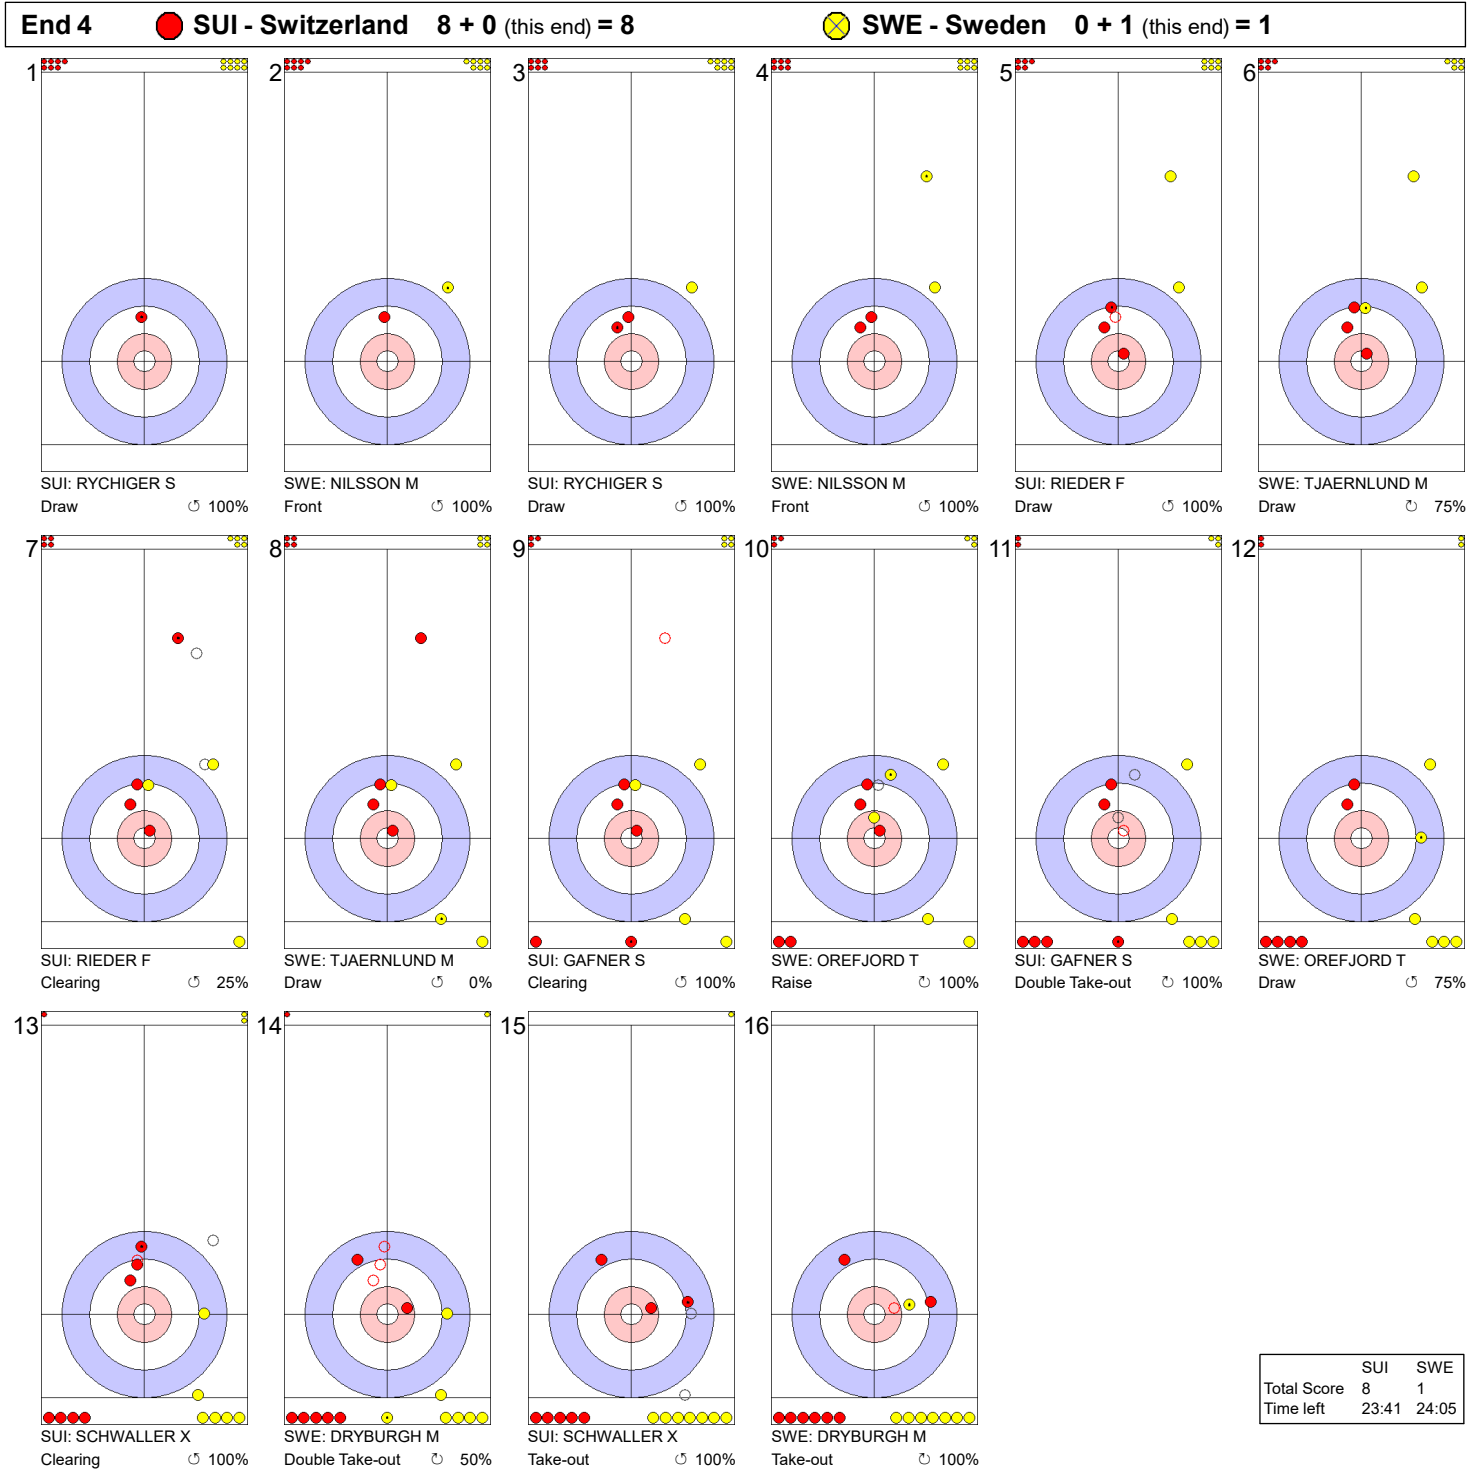

Game - Shot by Shot

**Legend:**  
 Clockwise    
 Counter-clockwise    
 Not considered

Game - Shot by Shot

**Legend:**  
 ↻ Clockwise      ↺ Counter-clockwise      - Not considered

**Game - Shot by Shot**

**Legend:**  
 Clockwise       Counter-clockwise      - Not considered

**Game - Shot by Shot**

**Legend:**  
 Clockwise    
  Counter-clockwise    
 - Not considered