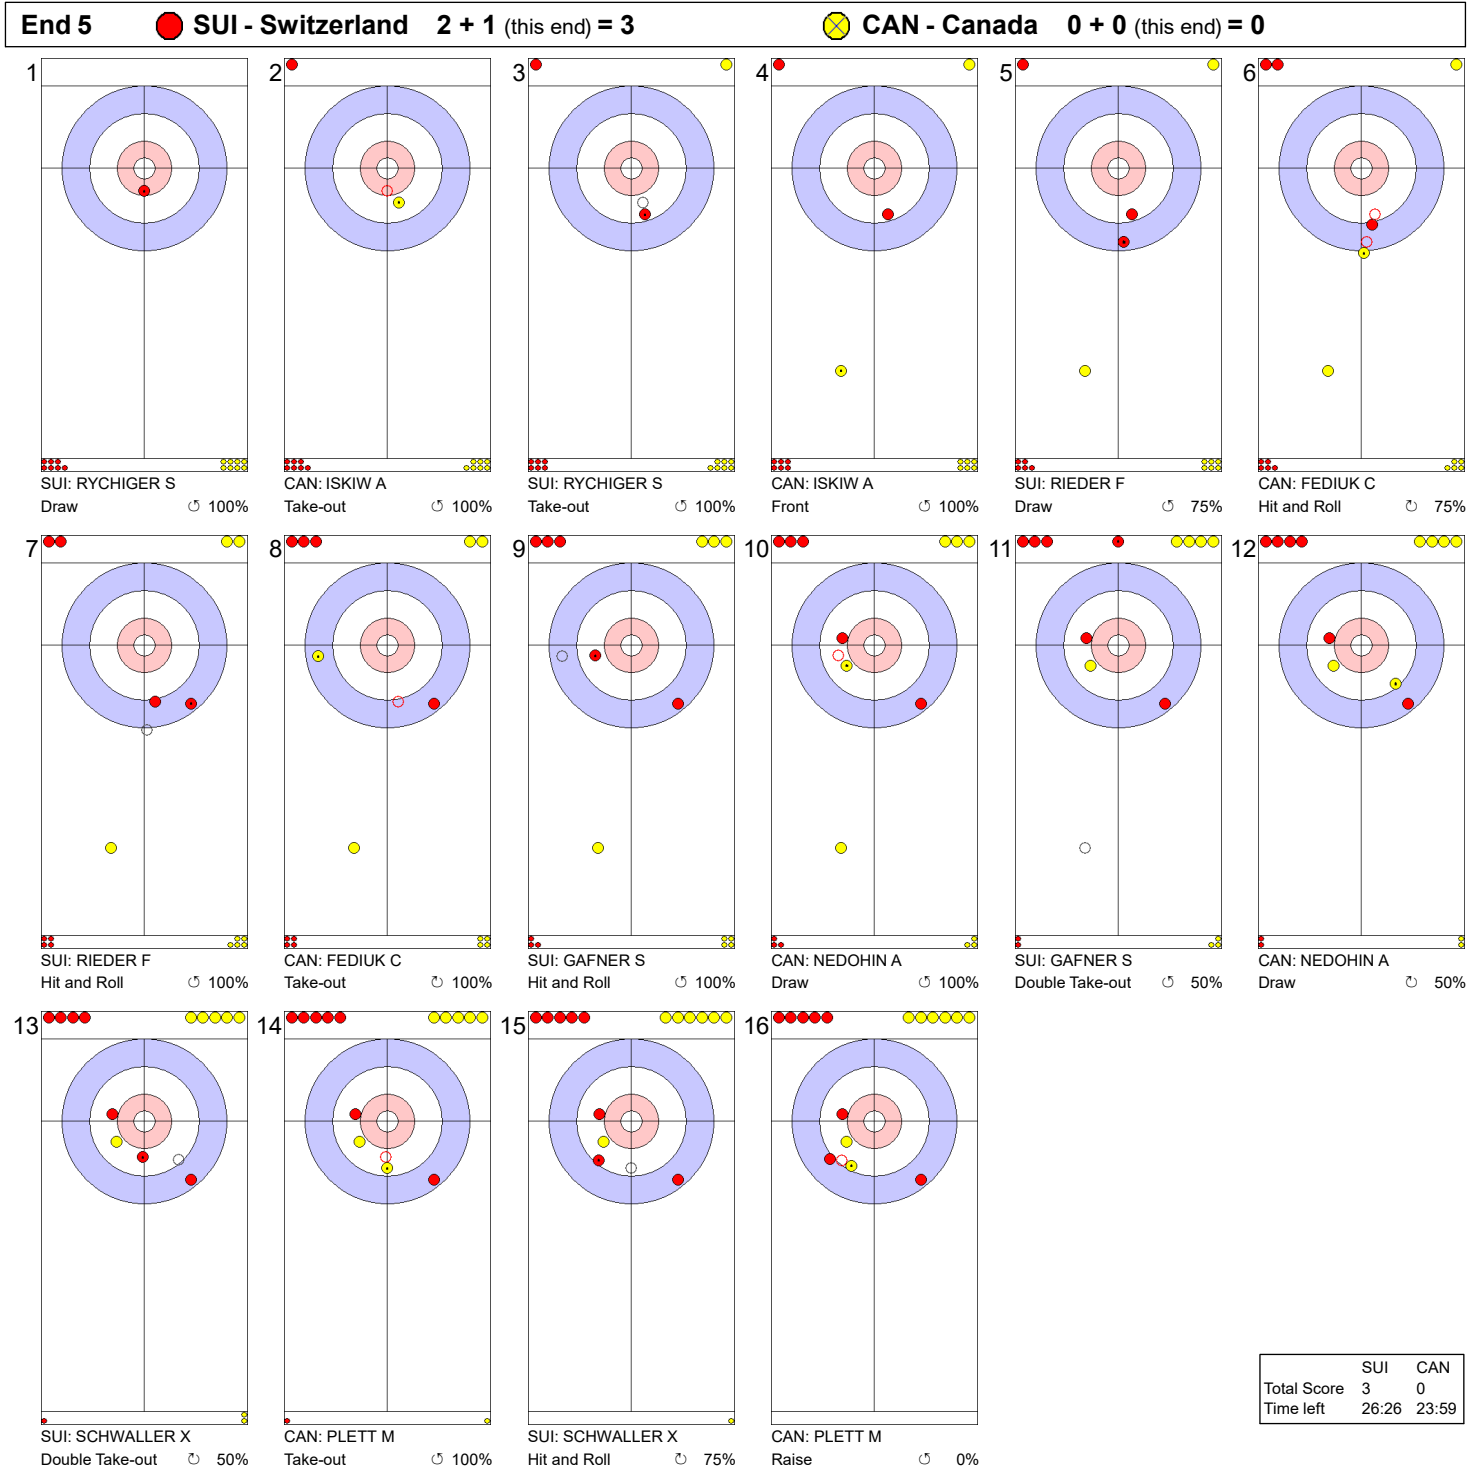

Game - Shot by Shot

Legend:
 Clockwise
  Counter-clockwise
 - Not considered

Game - Shot by Shot

Legend:
 ↻ Clockwise ↺ Counter-clockwise - Not considered

Game - Shot by Shot

End 4 **SUI - Switzerland 2 + 0 (this end) = 2** **CAN - Canada 0 + 0 (this end) = 0**

	SUI	CAN
Total Score	2	0
Time left	29:20	27:44

Legend:
 Clockwise
  Counter-clockwise
 - Not considered

Game - Shot by Shot

Legend:
 ↻ Clockwise ↺ Counter-clockwise - Not considered

Game - Shot by Shot

Legend:
 ↻ Clockwise ↺ Counter-clockwise - Not considered

Game - Shot by Shot

Legend:
 ↻ Clockwise ↺ Counter-clockwise - Not considered

Game - Shot by Shot

Legend:
 ↻ Clockwise ↺ Counter-clockwise - Not considered

Game - Shot by Shot

Legend:
 Clockwise
  Counter-clockwise
 - Not considered