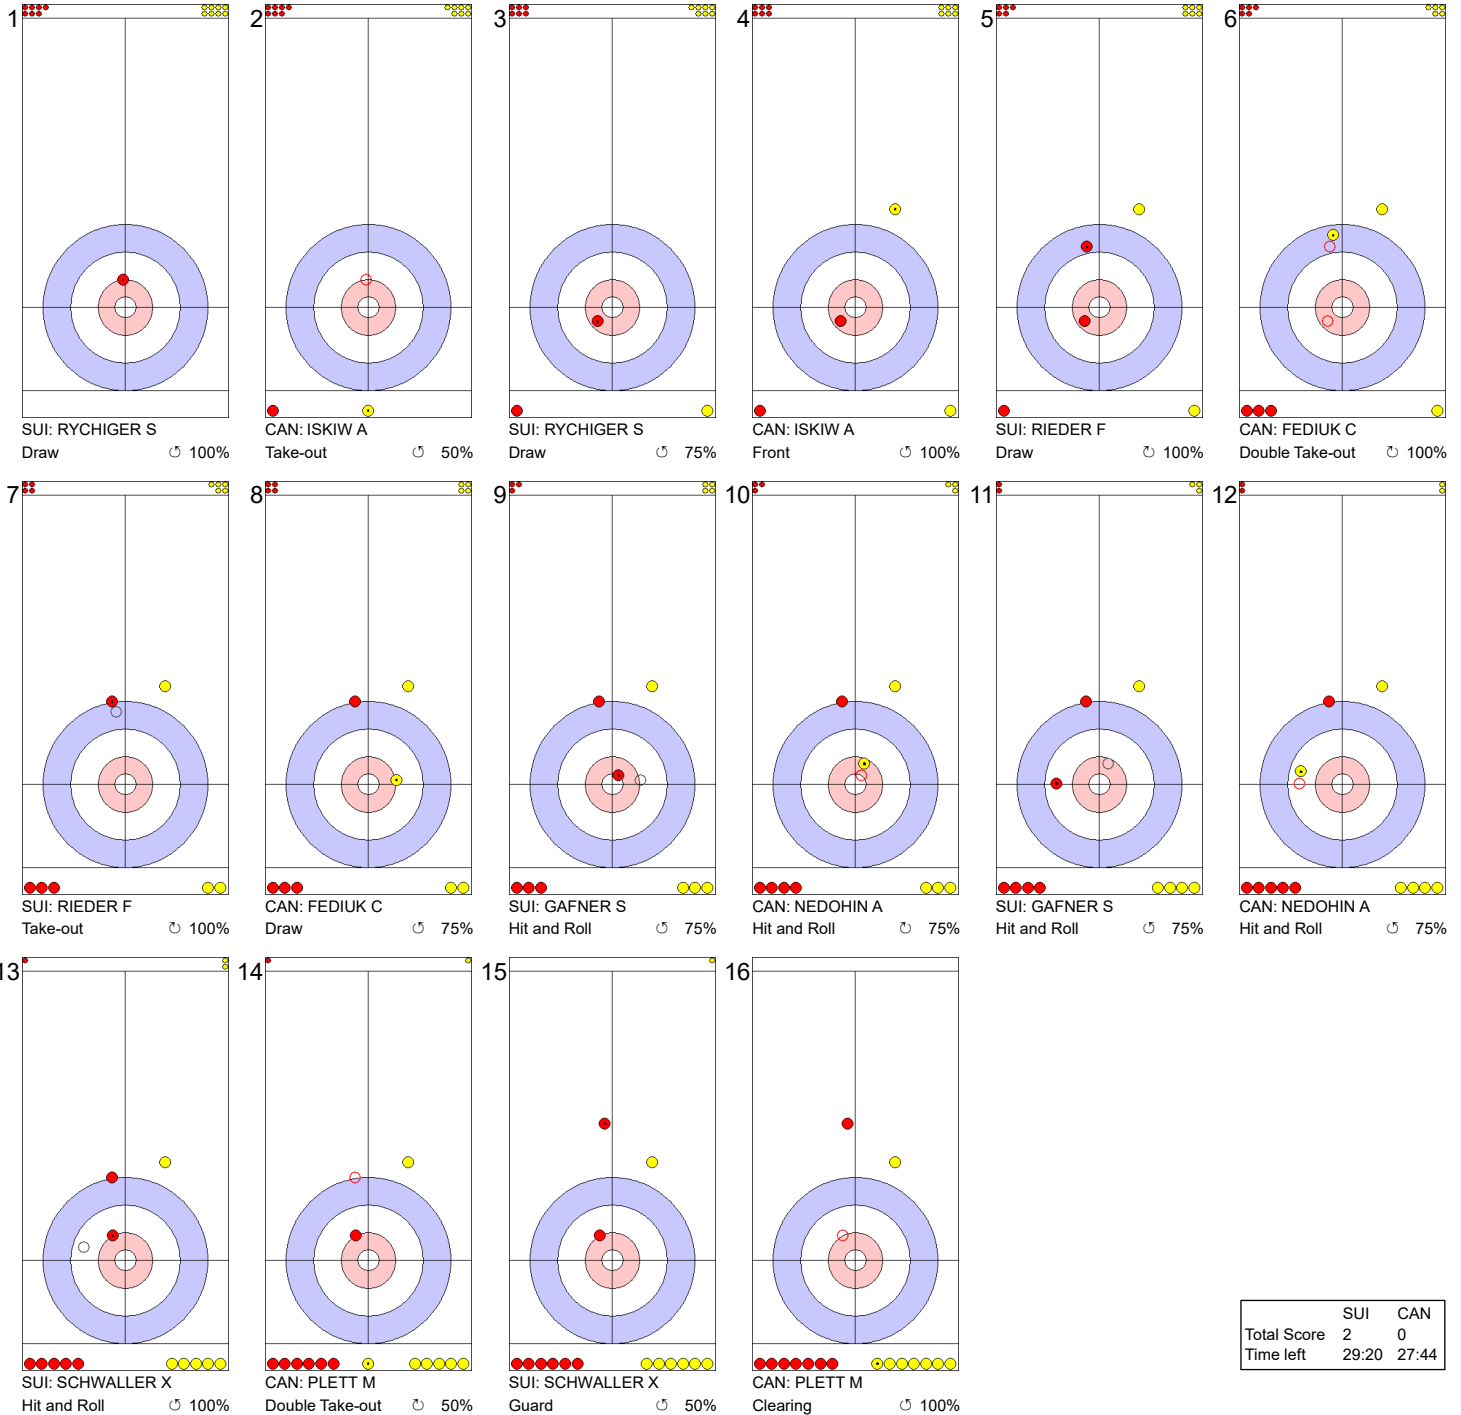

Game - Shot by Shot

Legend:
 Clockwise
  Counter-clockwise
 - Not considered

Game - Shot by Shot

Legend:
 ↻ Clockwise ↺ Counter-clockwise - Not considered

Game - Shot by Shot

End 4 **SUI - Switzerland 2 + 0 (this end) = 2** **CAN - Canada 0 + 0 (this end) = 0**

	SUI	CAN
Total Score	2	0
Time left	29:20	27:44

Legend:
 Clockwise
  Counter-clockwise
 - Not considered

Game - Shot by Shot

Legend:
 ↻ Clockwise ↺ Counter-clockwise - Not considered

Game - Shot by Shot

Legend:
 ↻ Clockwise ↺ Counter-clockwise - Not considered

Game - Shot by Shot

Legend:
 ↻ Clockwise ↺ Counter-clockwise - Not considered

Game - Shot by Shot

Legend:
 ↻ Clockwise ↺ Counter-clockwise - Not considered

Game - Shot by Shot

Legend:
 Clockwise
  Counter-clockwise
 - Not considered