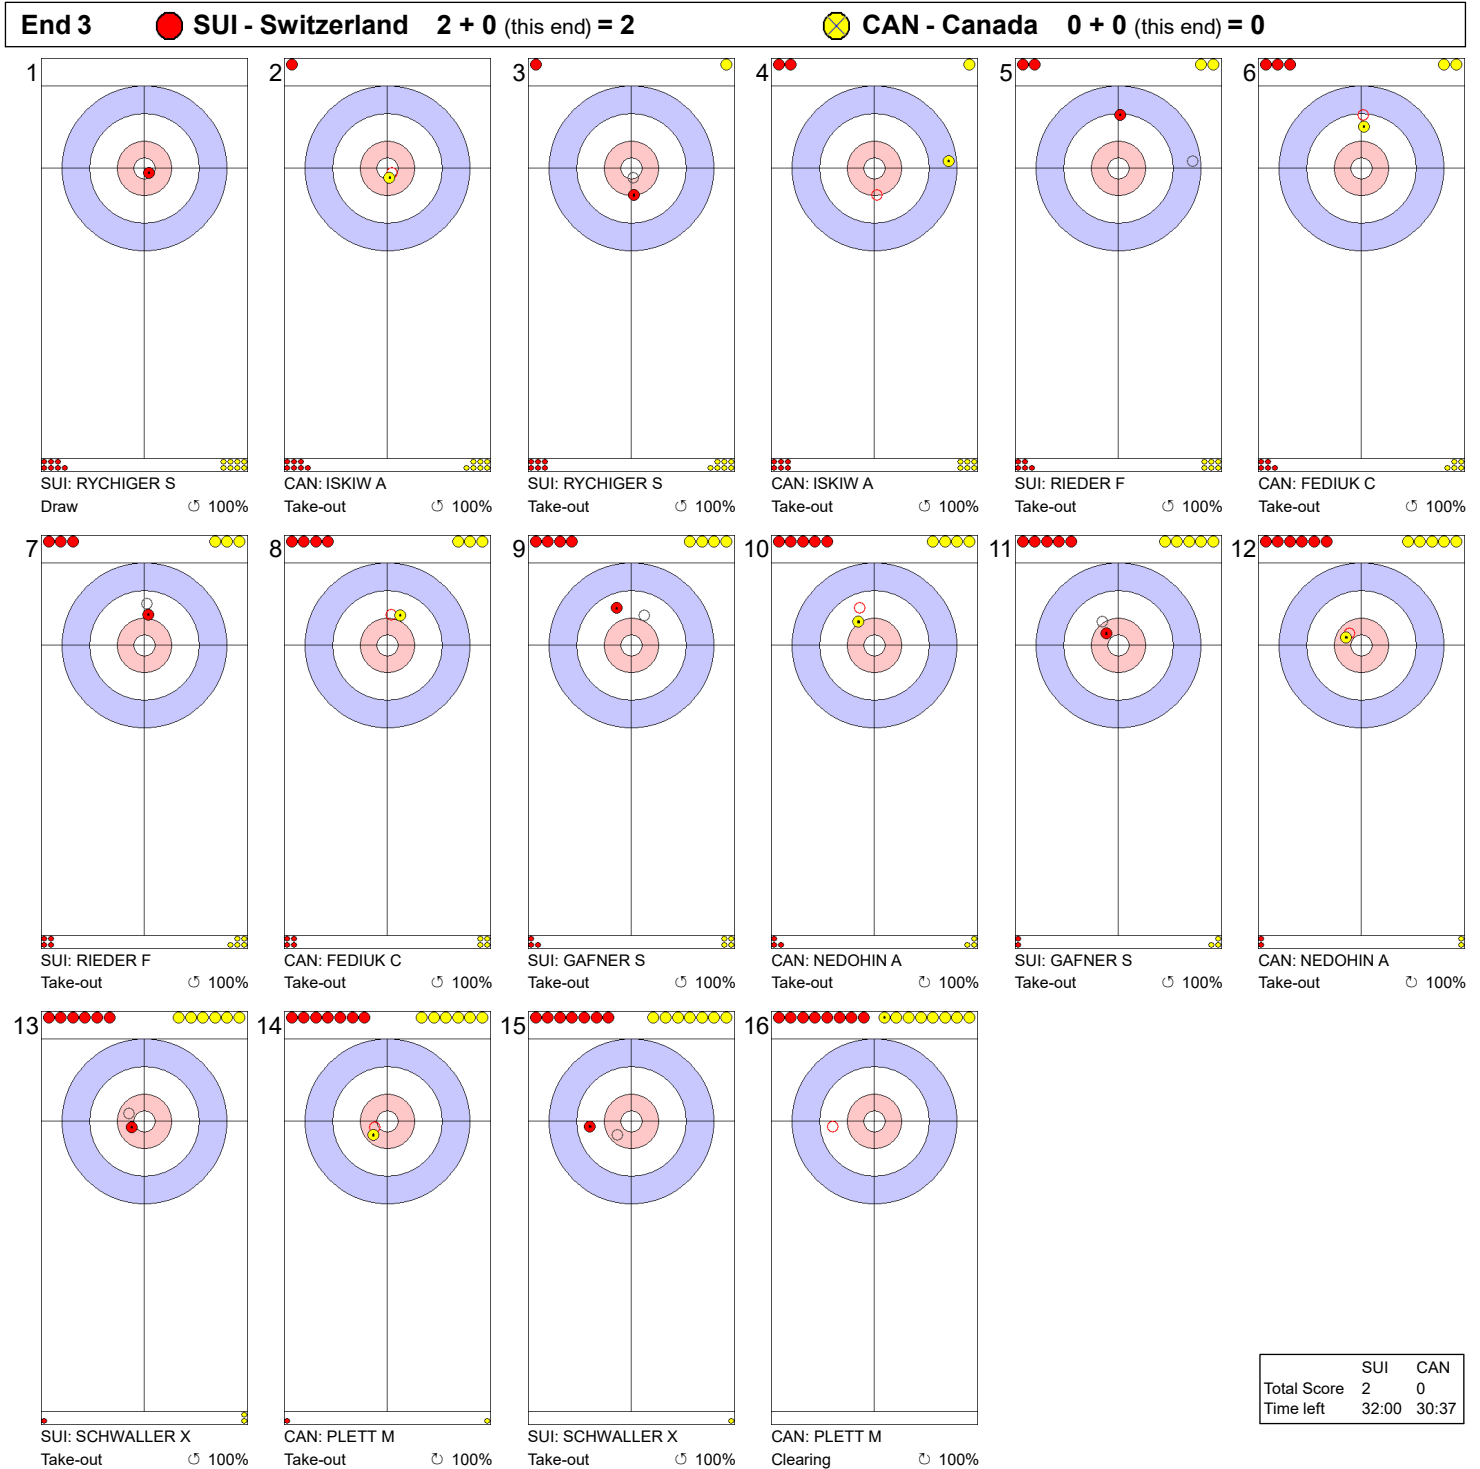

Game - Shot by Shot

Legend:
 Clockwise
  Counter-clockwise
 - Not considered

Game - Shot by Shot

Legend:
 ↻ Clockwise ↺ Counter-clockwise - Not considered

Game - Shot by Shot

End 4 **SUI - Switzerland 2 + 0 (this end) = 2** **CAN - Canada 0 + 0 (this end) = 0**

	SUI	CAN
Total Score	2	0
Time left	29:20	27:44

Legend:
 Clockwise
  Counter-clockwise
 - Not considered

Game - Shot by Shot

Legend:
 ↻ Clockwise ↺ Counter-clockwise - Not considered

Game - Shot by Shot

Legend:
 ↻ Clockwise ↺ Counter-clockwise - Not considered

Game - Shot by Shot

Legend:
 ↻ Clockwise ↺ Counter-clockwise - Not considered

Game - Shot by Shot

Legend:
 ↻ Clockwise ↺ Counter-clockwise - Not considered

Game - Shot by Shot

Legend:
 Clockwise
  Counter-clockwise
 - Not considered