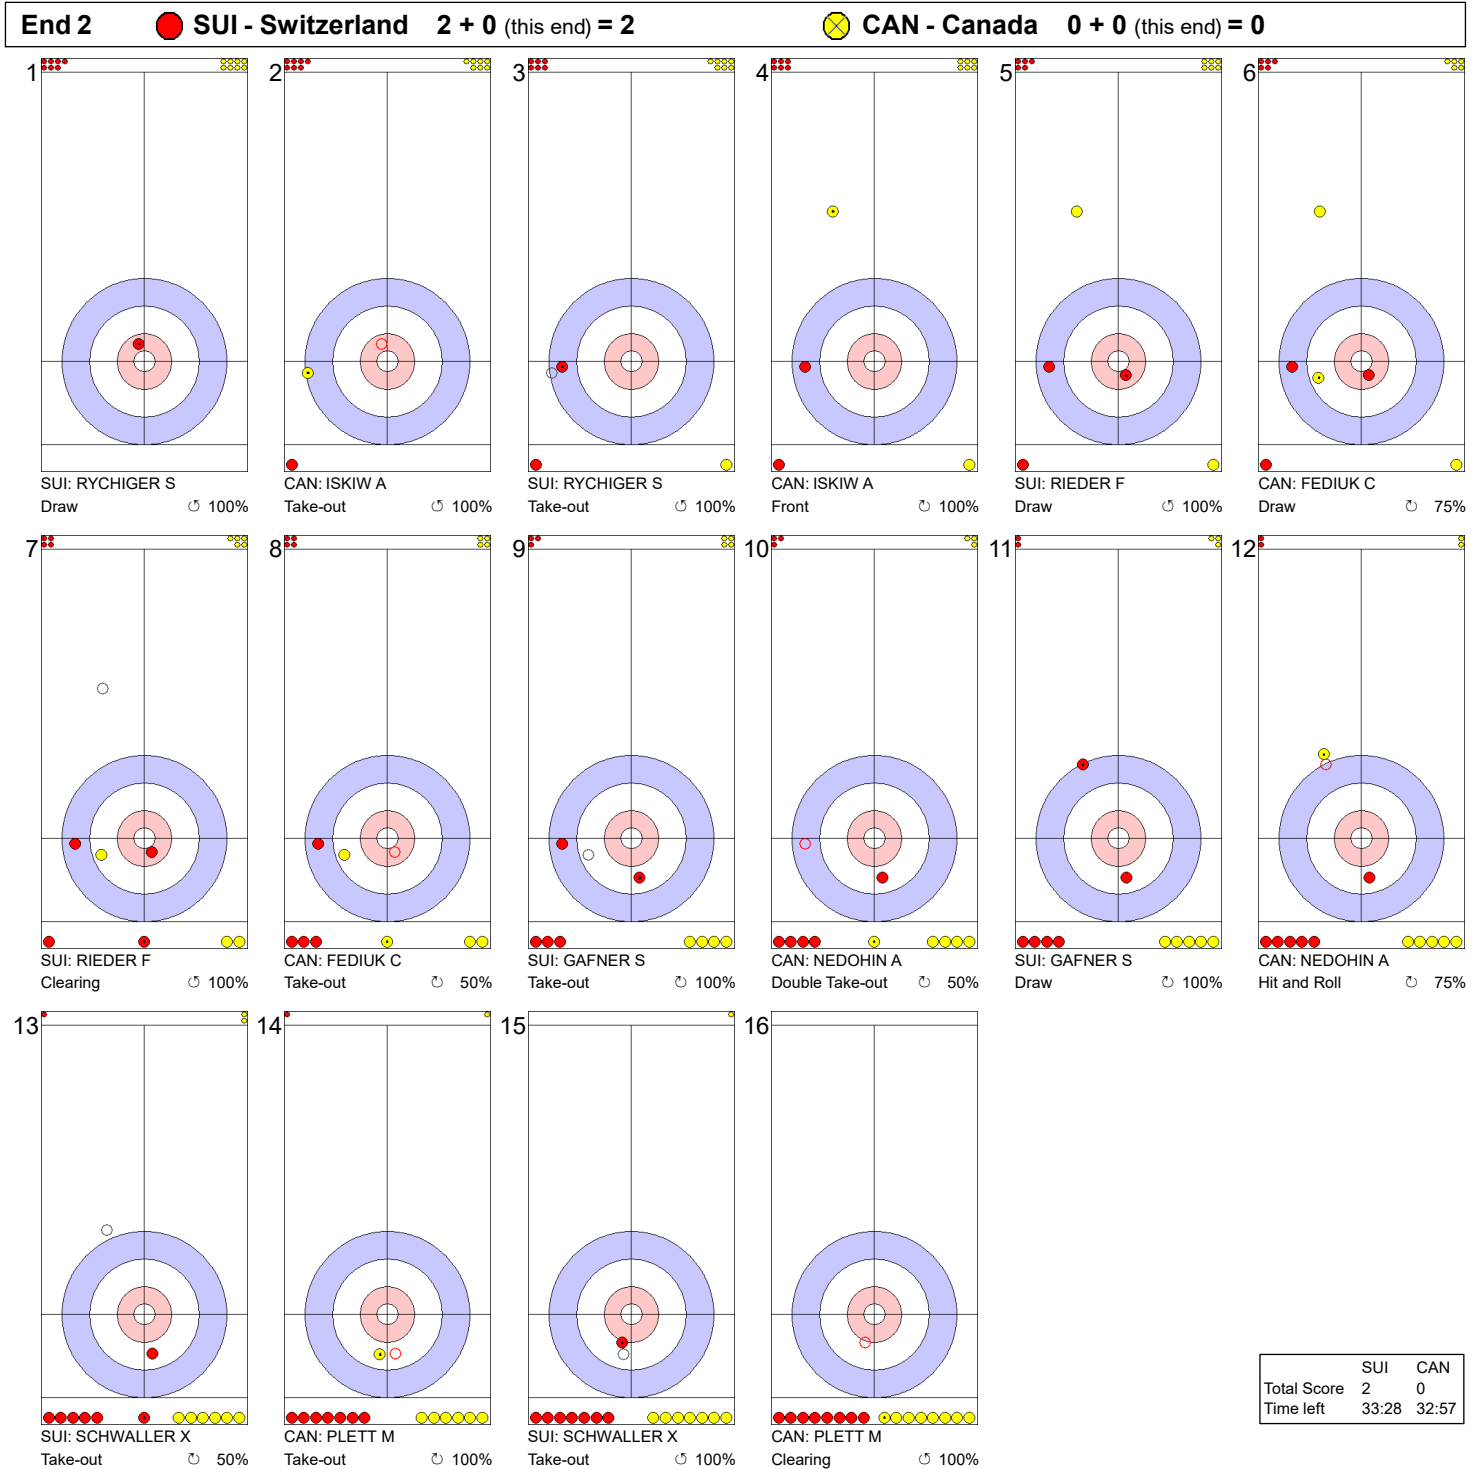

Game - Shot by Shot

Legend:
 Clockwise
  Counter-clockwise
 - Not considered

Game - Shot by Shot

Legend:
 ↻ Clockwise ↺ Counter-clockwise - Not considered

Game - Shot by Shot

End 4 **SUI - Switzerland 2 + 0 (this end) = 2** **CAN - Canada 0 + 0 (this end) = 0**

	SUI	CAN
Total Score	2	0
Time left	29:20	27:44

Legend:
 Clockwise
  Counter-clockwise
 - Not considered

Game - Shot by Shot

Legend:
 ↻ Clockwise ↺ Counter-clockwise - Not considered

Game - Shot by Shot

Legend:
 ↻ Clockwise ↺ Counter-clockwise - Not considered

Game - Shot by Shot

Legend:
 ↻ Clockwise ↺ Counter-clockwise - Not considered

Game - Shot by Shot

Legend:
 ↻ Clockwise ↺ Counter-clockwise - Not considered

Game - Shot by Shot

Legend:
 Clockwise
  Counter-clockwise
 - Not considered