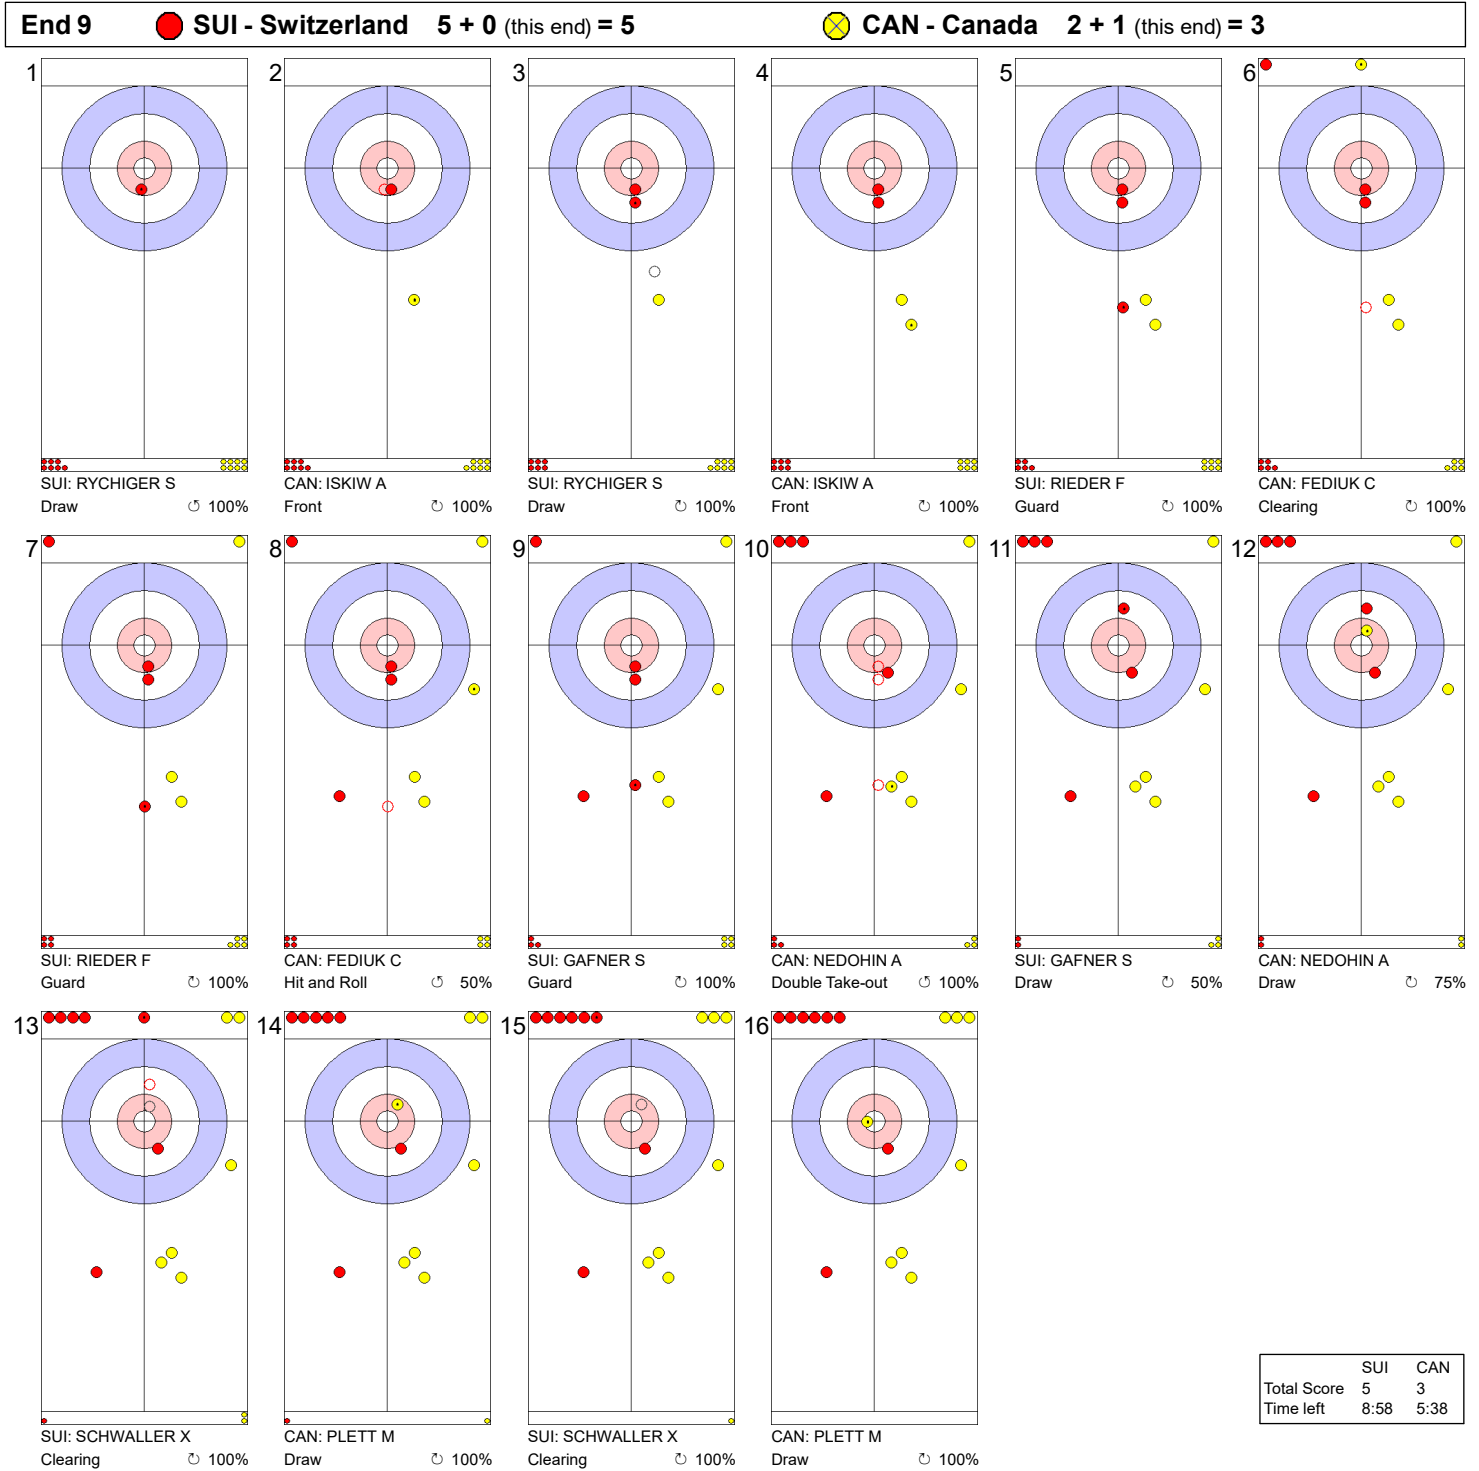

Game - Shot by Shot

Legend:
 Clockwise
  Counter-clockwise
 - Not considered

Game - Shot by Shot

Legend:
 ↻ Clockwise ↺ Counter-clockwise - Not considered

Game - Shot by Shot

End 4 **SUI - Switzerland 2 + 0 (this end) = 2** **CAN - Canada 0 + 0 (this end) = 0**

	SUI	CAN
Total Score	2	0
Time left	29:20	27:44

Legend:
 Clockwise
  Counter-clockwise
 - Not considered

Game - Shot by Shot

Legend:
 ↻ Clockwise ↺ Counter-clockwise - Not considered

Game - Shot by Shot

Legend:
 ↻ Clockwise ↺ Counter-clockwise - Not considered

Game - Shot by Shot

Legend:
 ↻ Clockwise ↺ Counter-clockwise - Not considered

Game - Shot by Shot

Legend:
 ↻ Clockwise ↺ Counter-clockwise - Not considered

Game - Shot by Shot

Legend:
 Clockwise
  Counter-clockwise
 - Not considered