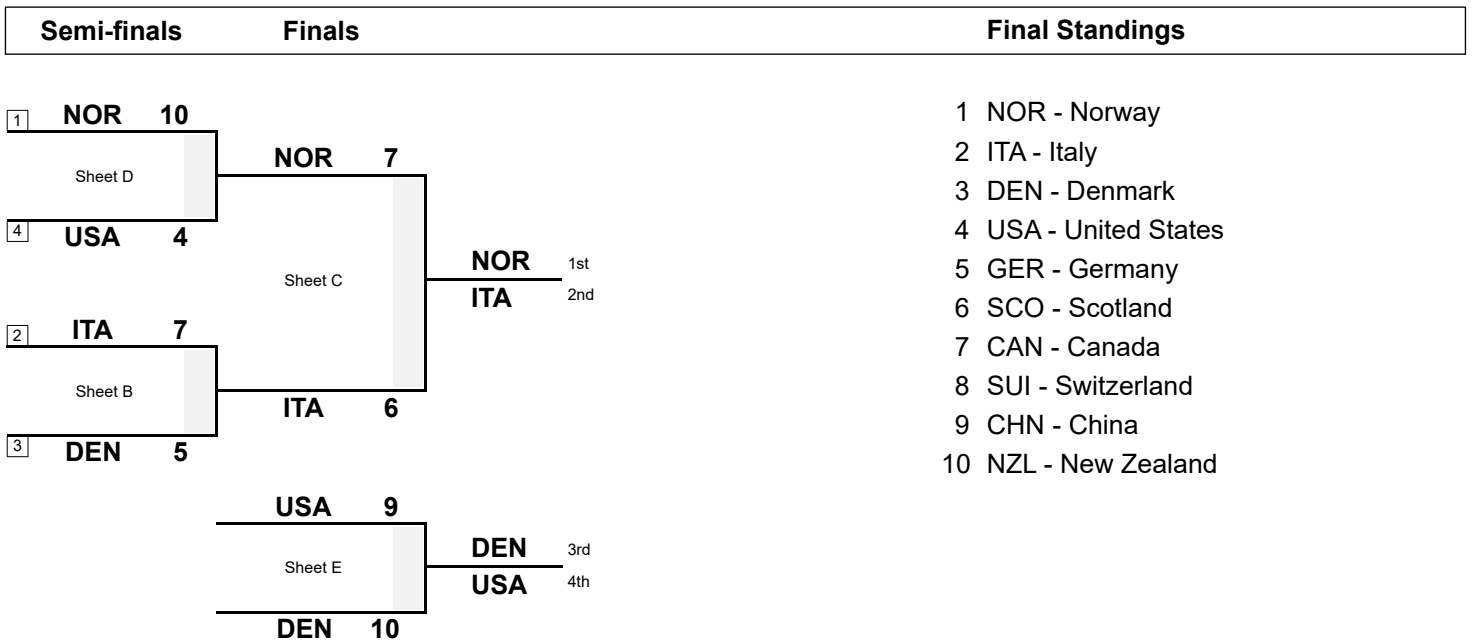

### Session Results and Standings

Sheet	Team	LSFE	1	2	3	4	5	6	7	8	9	10	Extra Ends	Total	
C	NOR - Norway	*	1	0	2	1	0	0	1	0	1	0	0	1	7
	ITA - Italy		0	2	0	0	0	2	0	1	0	1	0	0	6
E	USA - United States		0	1	0	1	0	3	1	0	3	0			9
	DEN - Denmark	*	2	0	1	0	5	0	0	1	0	1			10

### Play-offs Bracket

**Legend:**  
LSFE(\*) Last Stone First End