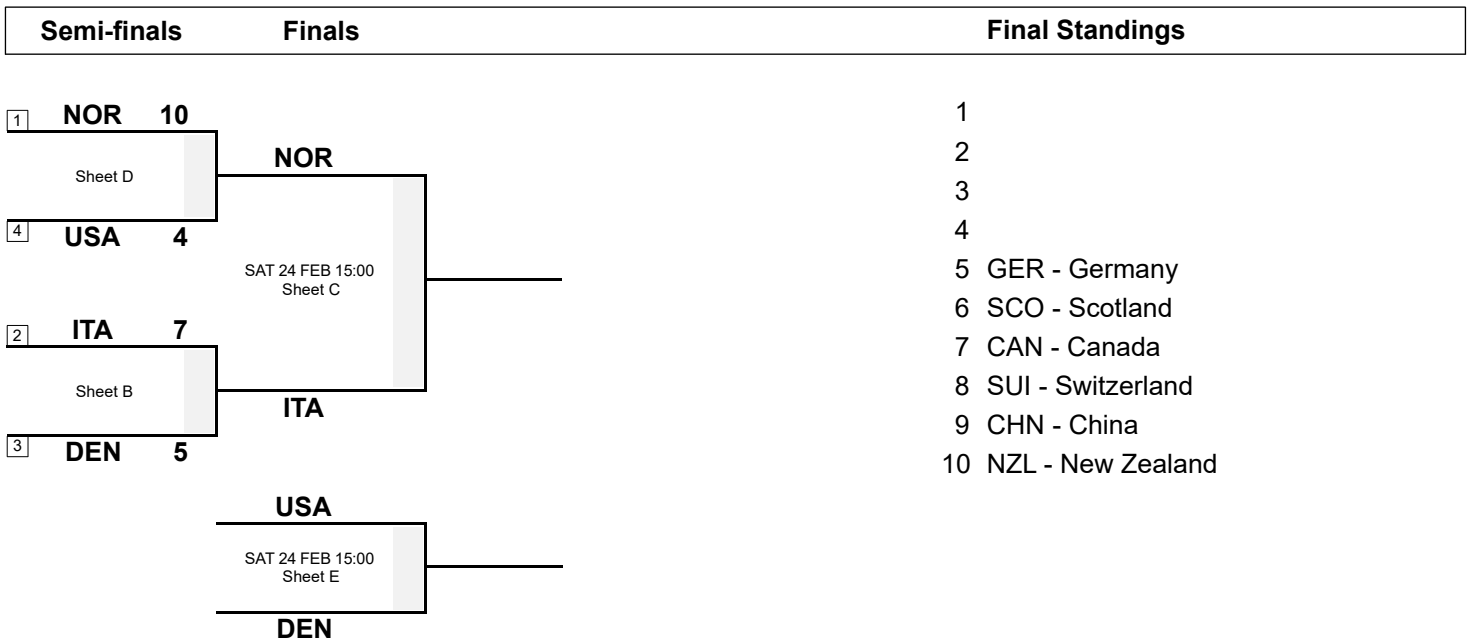

Session Results and Standings

Sheet	Team	LSFE	1	2	3	4	5	6	7	8	9	10	Extra Ends	Total
B	DEN - Denmark		0	0	0	2	0	1	1	0	1	X		5
	ITA - Italy	*	0	1	1	0	2	0	0	3	0	X		7
D	USA - United States		0	0	2	0	0	2	0	0	X	X		4
	NOR - Norway	*	0	2	0	3	2	0	2	1	X	X		10

Play-offs Bracket

Legend:
LSFE(*) Last Stone First End **X** Unplayed/unfinished end due to concession