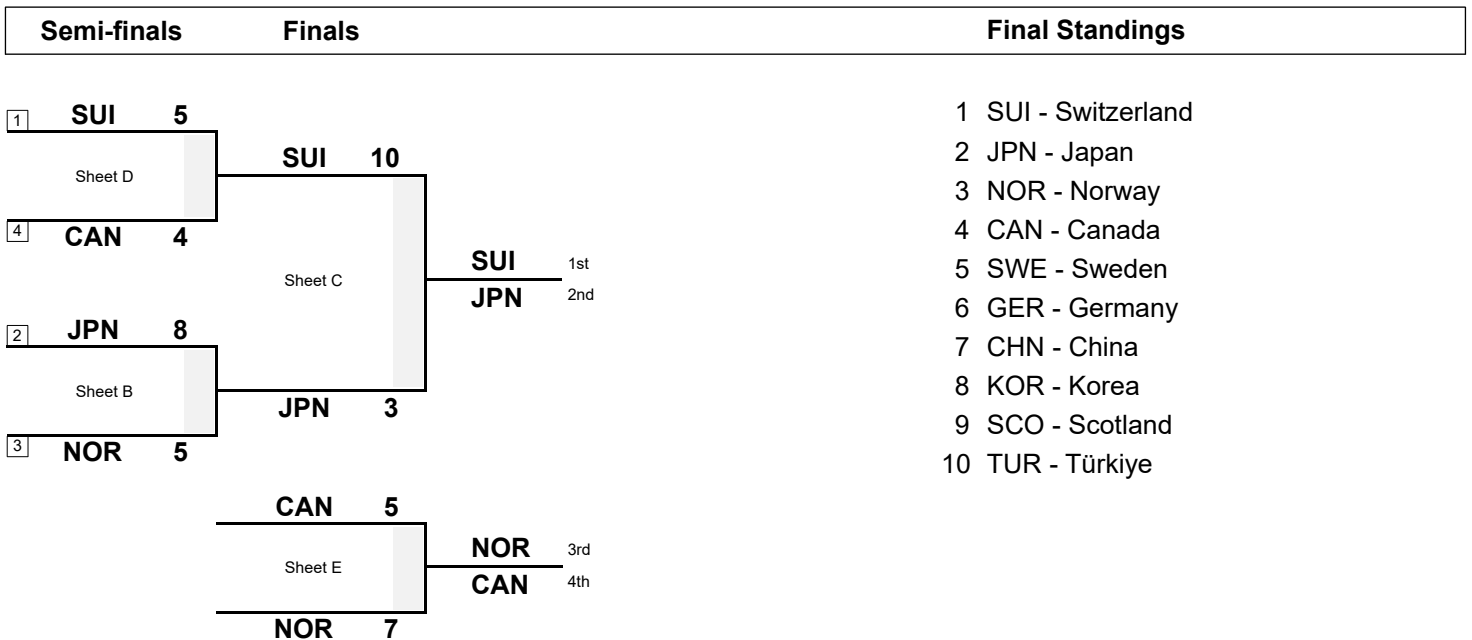

Session Results and Standings

Sheet	Team	LSFE	1	2	3	4	5	6	7	8	9	10	Extra Ends	Total
C	SUI - Switzerland	*	1	0	2	0	1	1	1	4	X	X		10
	JPN - Japan		0	2	0	1	0	0	0	0	X	X		3
E	NOR - Norway	*	1	0	1	0	0	3	0	1	1	0		7
	CAN - Canada		0	2	0	1	0	0	1	0	0	1		5

Play-offs Bracket

Legend:

LSFE(*) Last Stone First End

X Unplayed/unfinished end due to concession