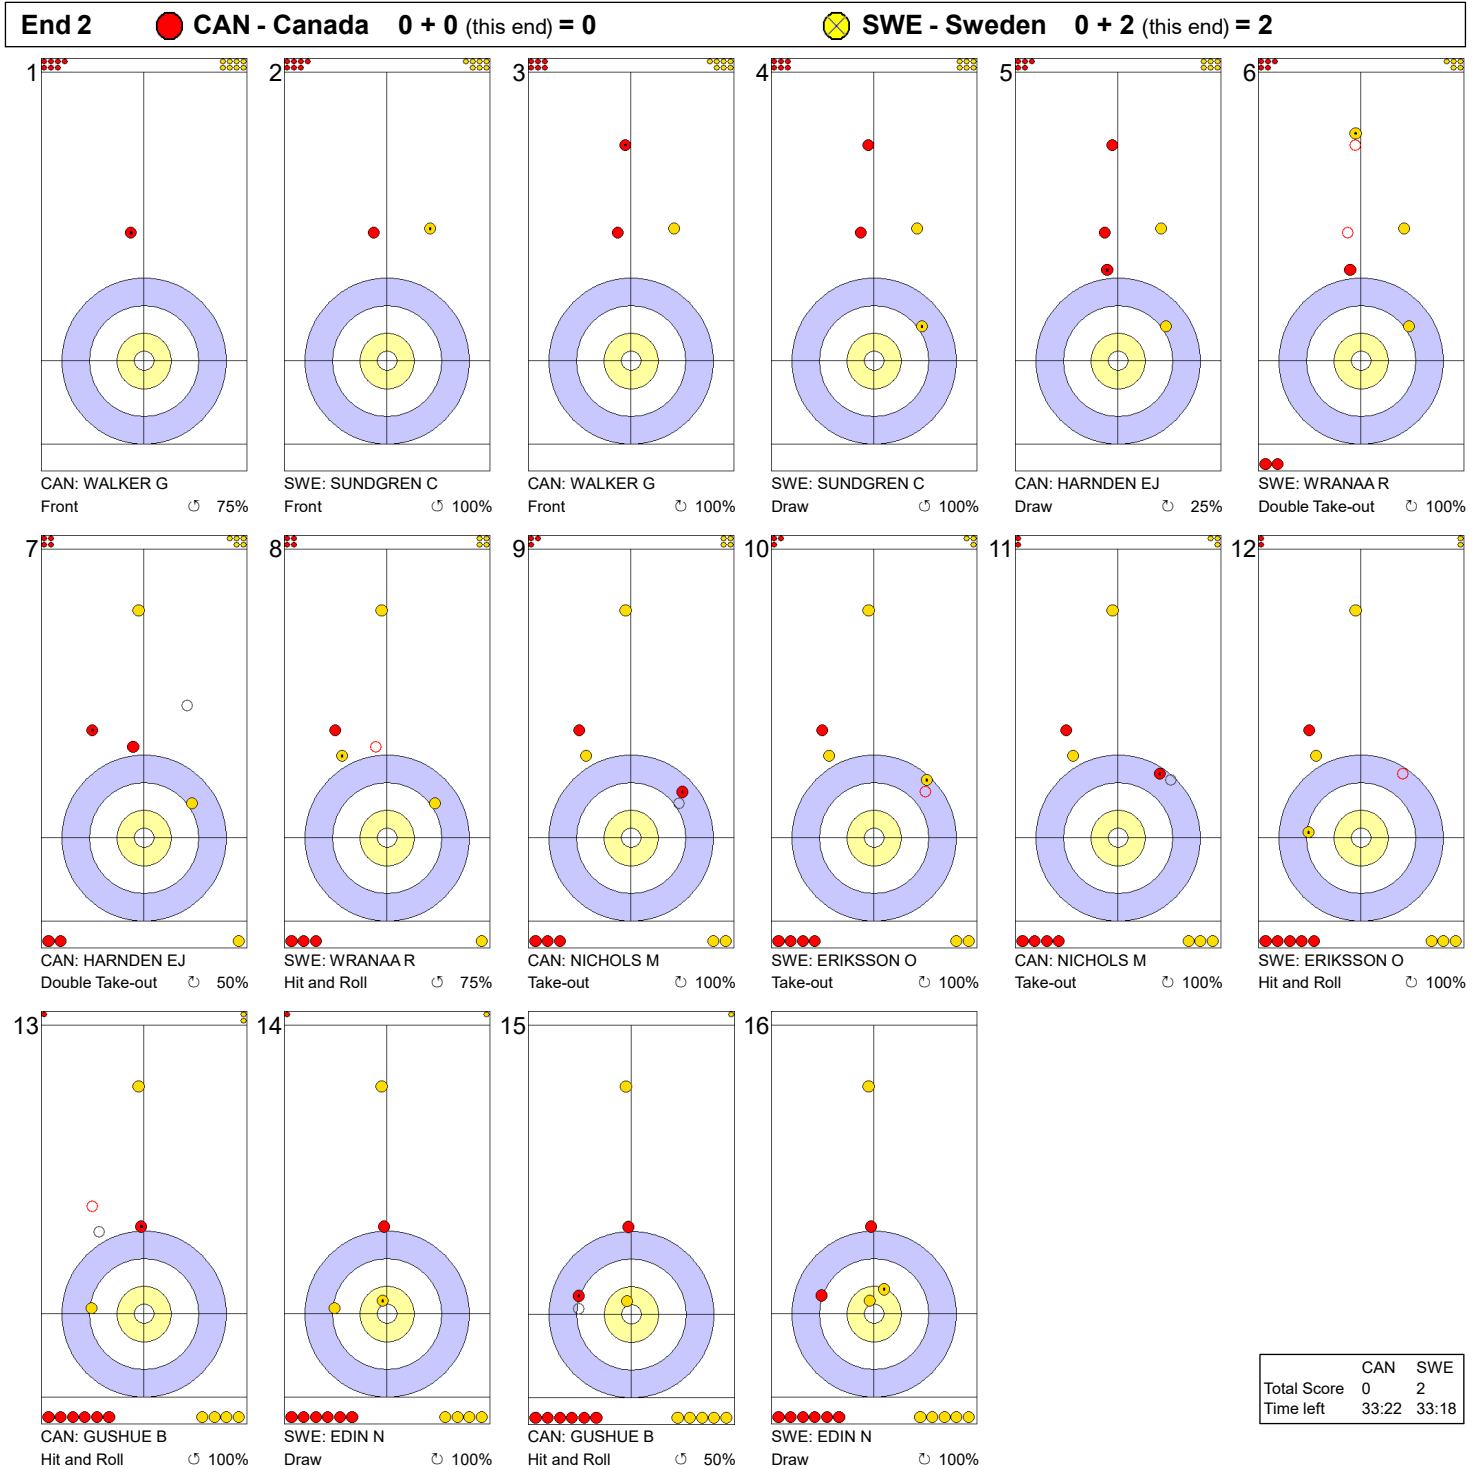

Game - Shot by Shot

Legend:
 ↻ Clockwise ↺ Counter-clockwise - Not considered

Game - Shot by Shot

Legend:
 ↻ Clockwise ↺ Counter-clockwise - Not considered

Game - Shot by Shot

End 3 ● **CAN - Canada** 0 + 0 (this end) = 0 ● **SWE - Sweden** 2 + 1 (this end) = 3

	CAN	SWE
Total Score	0	3
Time left	29:40	28:56

Legend:
 ↻ Clockwise ↺ Counter-clockwise - Not considered

Game - Shot by Shot

Legend:
 ↻ Clockwise ↺ Counter-clockwise - Not considered

Game - Shot by Shot

Legend:
 ↻ Clockwise ↺ Counter-clockwise - Not considered

Game - Shot by Shot

Legend:
 ↻ Clockwise ↺ Counter-clockwise - Not considered

Game - Shot by Shot

Legend:
 ↻ Clockwise ↺ Counter-clockwise - Not considered

Game - Shot by Shot

Legend:
 ↻ Clockwise ↺ Counter-clockwise - Not considered

Game - Shot by Shot

Legend:

↻ Clockwise ↺ Counter-clockwise - Not considered