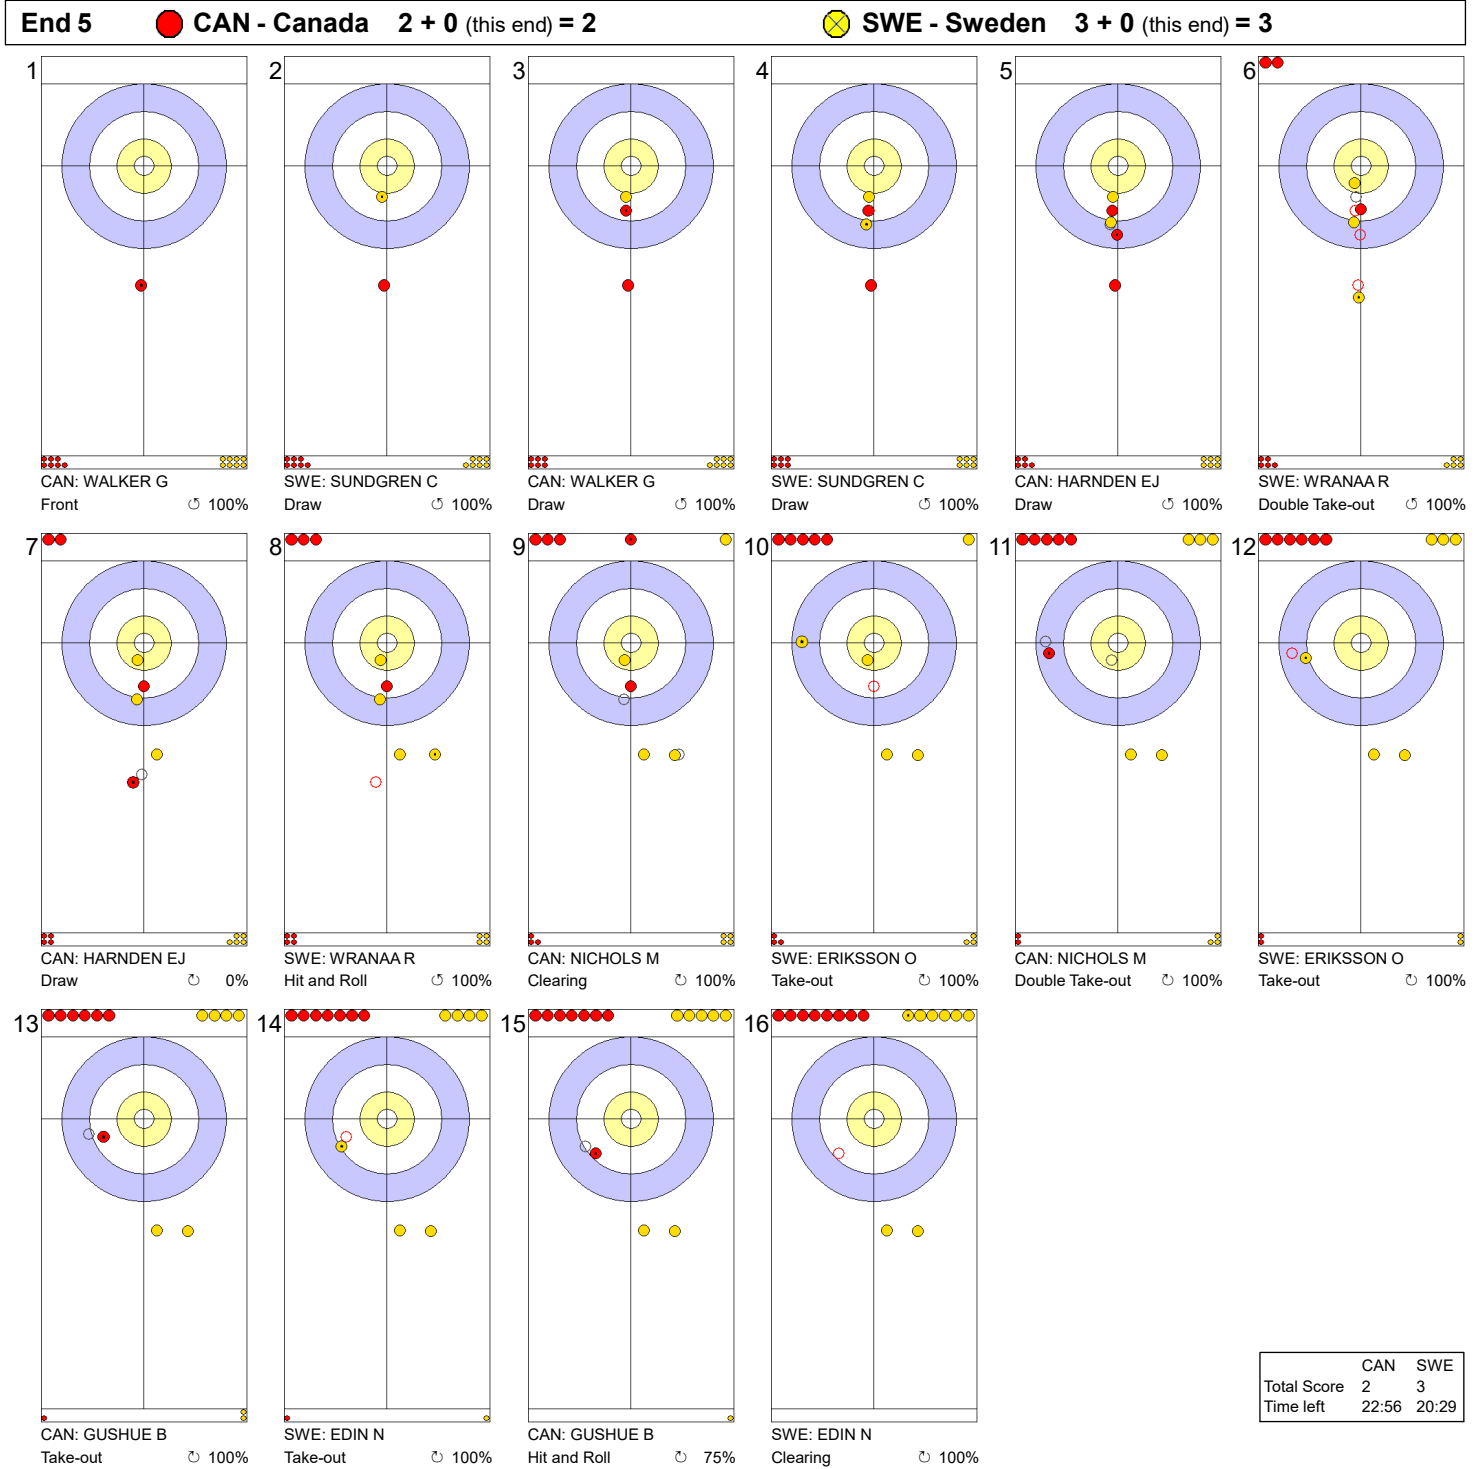

Game - Shot by Shot

Legend:
 ↻ Clockwise ↺ Counter-clockwise - Not considered

Game - Shot by Shot

Legend:
 ↻ Clockwise ↺ Counter-clockwise - Not considered

Game - Shot by Shot

End 3 ● **CAN - Canada** 0 + 0 (this end) = 0 ● **SWE - Sweden** 2 + 1 (this end) = 3

	CAN	SWE
Total Score	0	3
Time left	29:40	28:56

Legend:
 ↻ Clockwise ↺ Counter-clockwise - Not considered

Game - Shot by Shot

Legend:
 ↻ Clockwise ↺ Counter-clockwise - Not considered

Game - Shot by Shot

Legend:
 ↻ Clockwise ↺ Counter-clockwise - Not considered

Game - Shot by Shot

Legend:
 ↻ Clockwise ↺ Counter-clockwise - Not considered

Game - Shot by Shot

Legend:
 ↻ Clockwise ↺ Counter-clockwise - Not considered

Game - Shot by Shot

Legend:
 ↻ Clockwise ↺ Counter-clockwise - Not considered

Game - Shot by Shot

Legend:

↻ Clockwise ↺ Counter-clockwise - Not considered