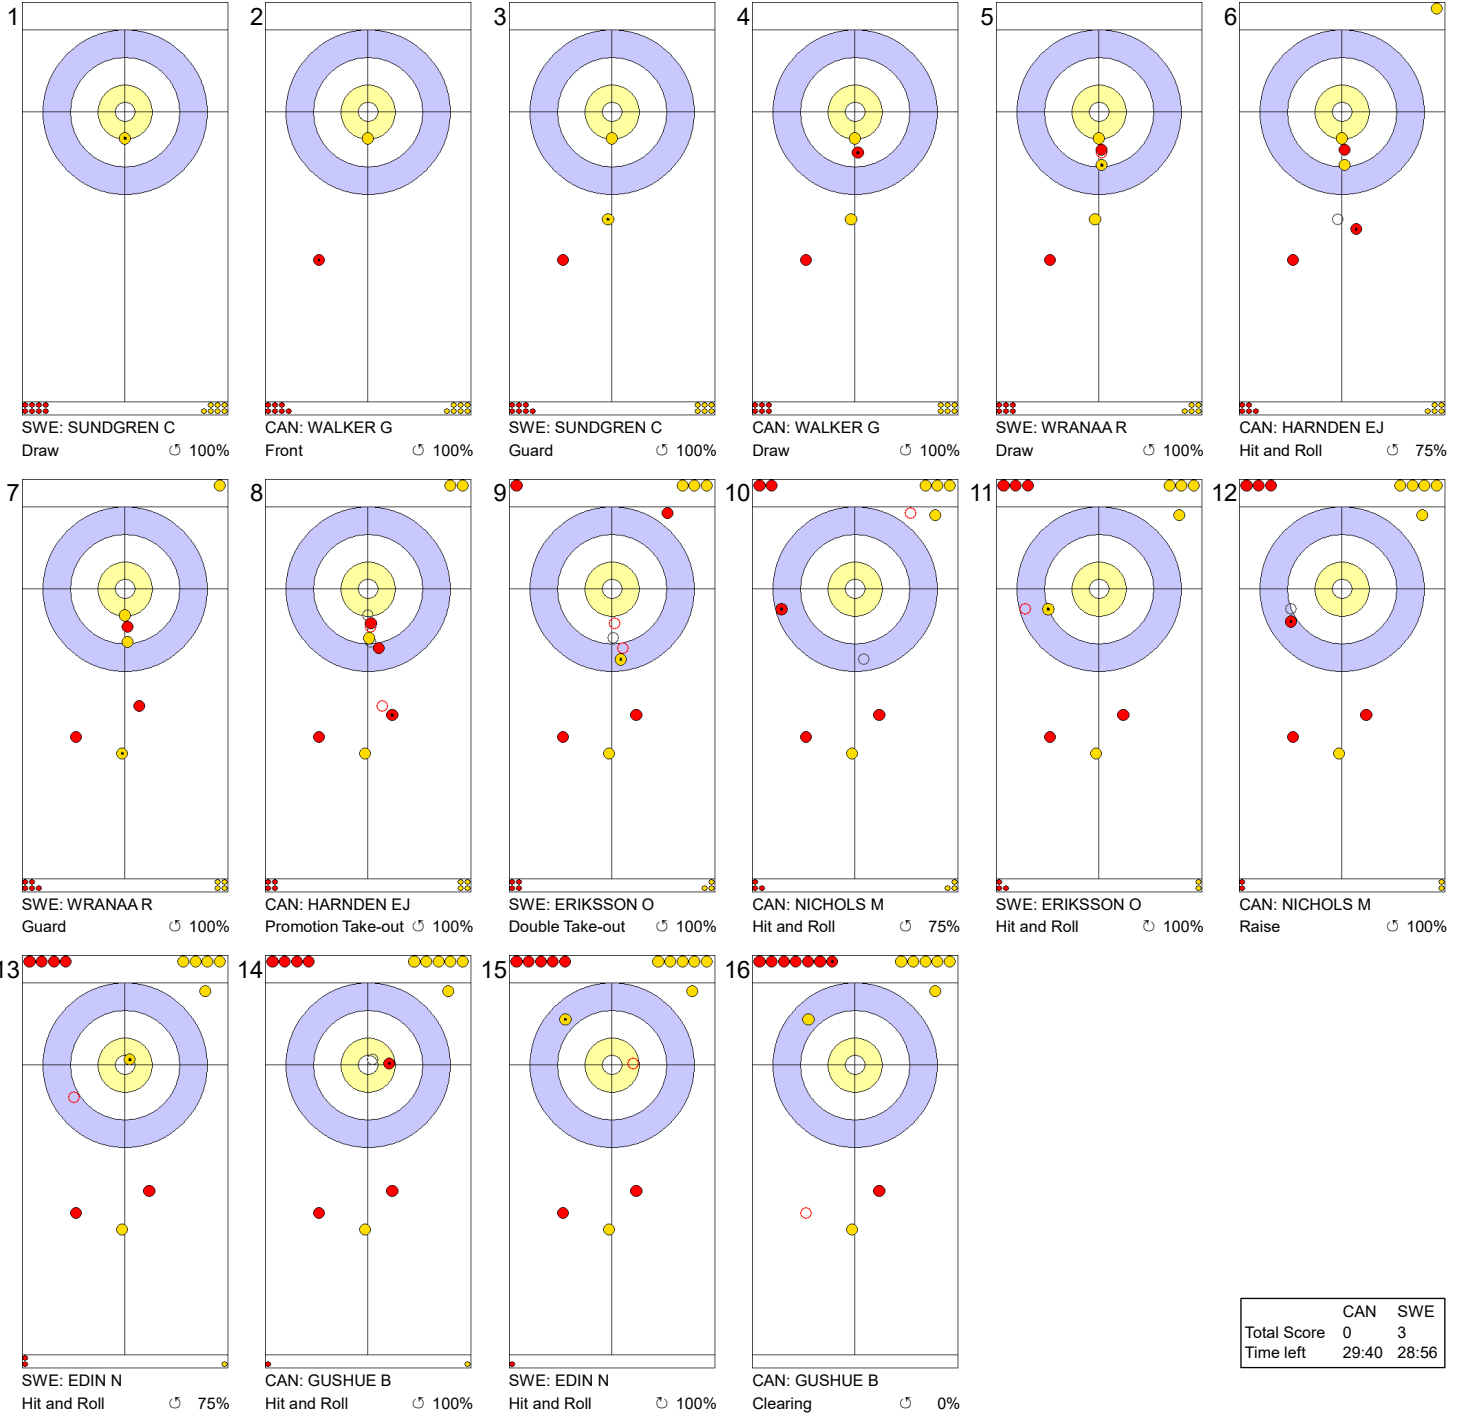

Game - Shot by Shot

Legend:
 ↻ Clockwise ↺ Counter-clockwise - Not considered

Game - Shot by Shot

Legend:
 ↻ Clockwise ↺ Counter-clockwise - Not considered

Game - Shot by Shot

End 3 ● **CAN - Canada** 0 + 0 (this end) = 0 ● **SWE - Sweden** 2 + 1 (this end) = 3

	CAN	SWE
Total Score	0	3
Time left	29:40	28:56

Legend:
 ↻ Clockwise ↺ Counter-clockwise - Not considered

Game - Shot by Shot

Legend:
 ↻ Clockwise ↺ Counter-clockwise - Not considered

Game - Shot by Shot

Legend:
 ↻ Clockwise ↺ Counter-clockwise - Not considered

Game - Shot by Shot

Legend:
 ↻ Clockwise ↺ Counter-clockwise - Not considered

Game - Shot by Shot

Legend:
 ↻ Clockwise ↺ Counter-clockwise - Not considered

Game - Shot by Shot

Legend:
 ↻ Clockwise ↺ Counter-clockwise - Not considered

Game - Shot by Shot

Legend:

↻ Clockwise ↺ Counter-clockwise - Not considered