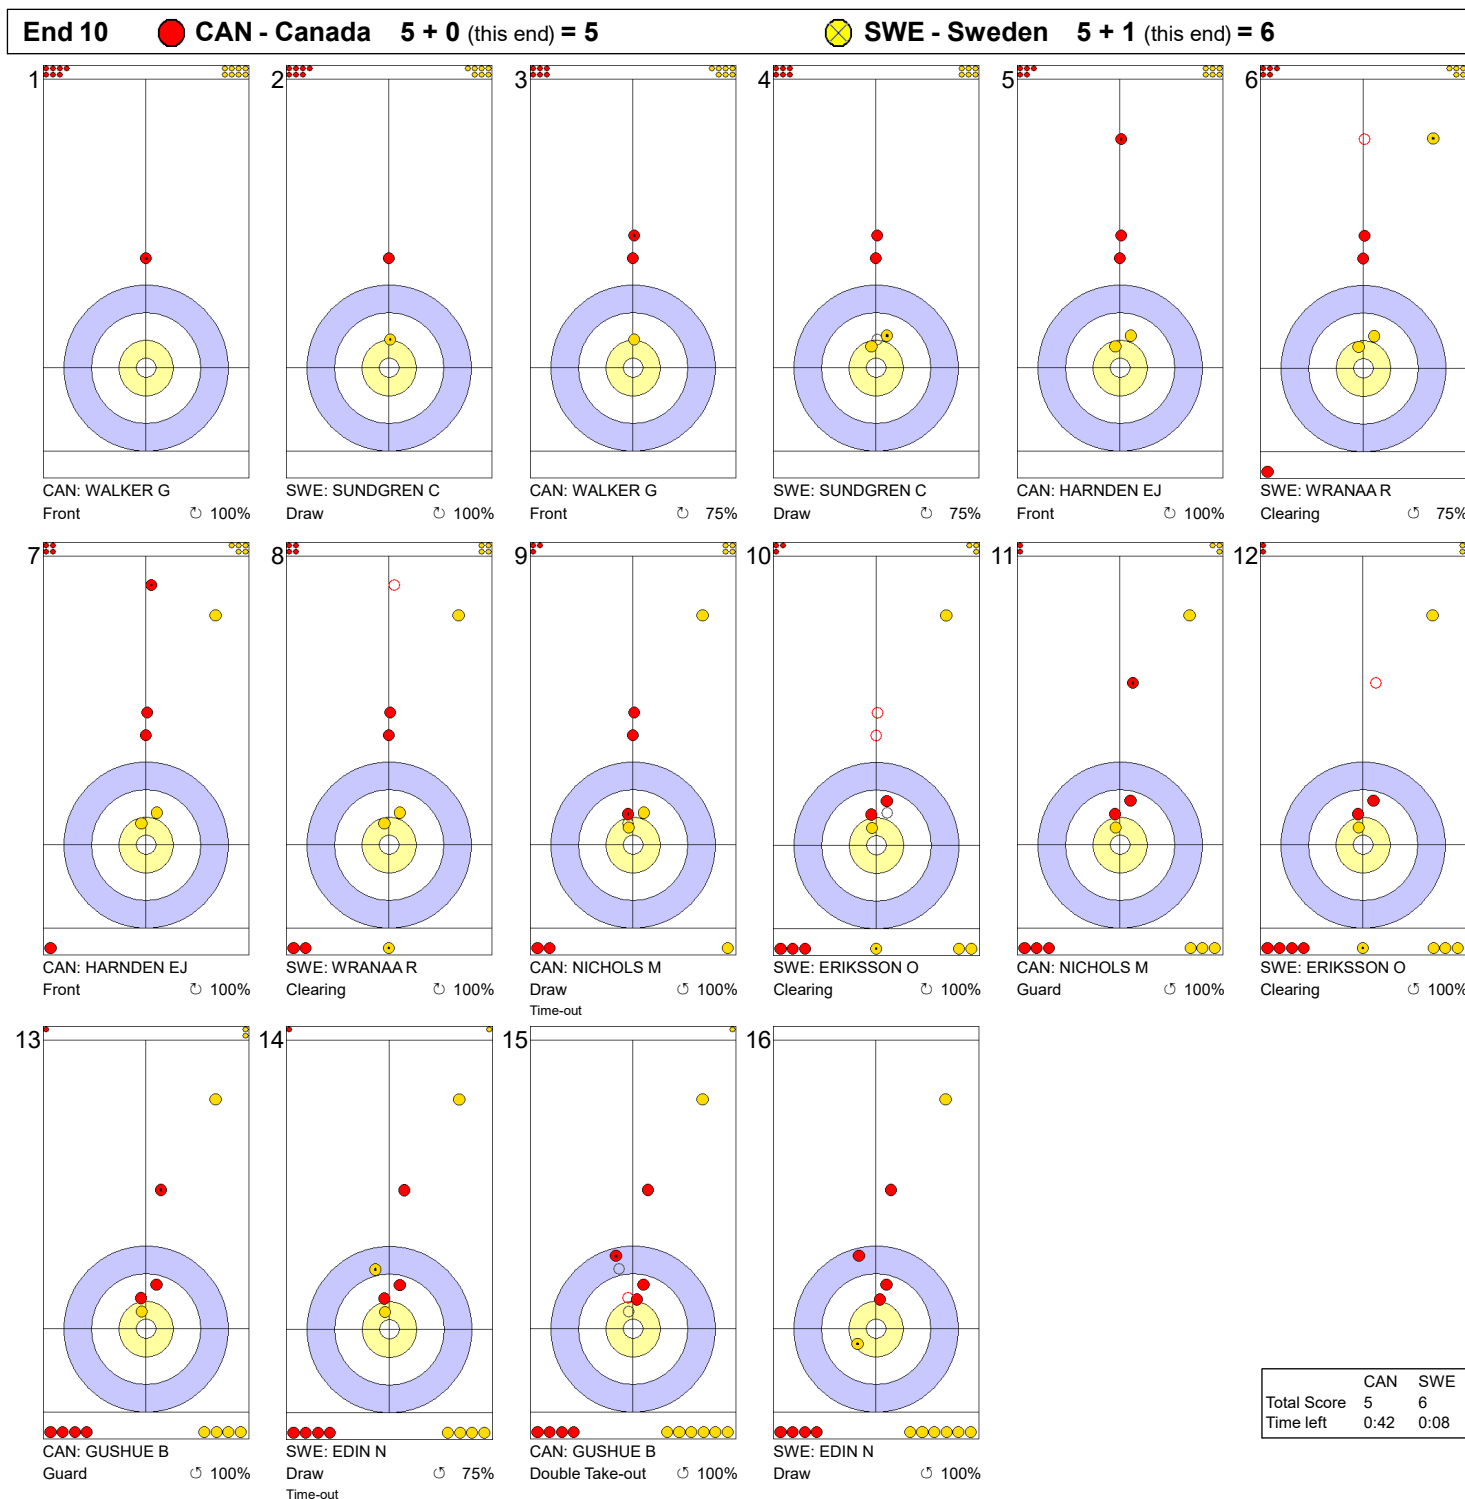

Game - Shot by Shot

Legend:
 ↻ Clockwise ↺ Counter-clockwise - Not considered

Game - Shot by Shot

Legend:
 ↻ Clockwise ↺ Counter-clockwise - Not considered

Game - Shot by Shot

End 3 ● **CAN - Canada** 0 + 0 (this end) = 0 ● **SWE - Sweden** 2 + 1 (this end) = 3

	CAN	SWE
Total Score	0	3
Time left	29:40	28:56

Legend:
 ↻ Clockwise ↺ Counter-clockwise - Not considered

Game - Shot by Shot

Legend:
 ↻ Clockwise ↺ Counter-clockwise - Not considered

Game - Shot by Shot

Legend:
 ↻ Clockwise ↺ Counter-clockwise - Not considered

Game - Shot by Shot

Legend:
 ↻ Clockwise ↺ Counter-clockwise - Not considered

Game - Shot by Shot

Legend:
 ↻ Clockwise ↺ Counter-clockwise - Not considered

Game - Shot by Shot

Legend:
 ↻ Clockwise ↺ Counter-clockwise - Not considered

Game - Shot by Shot

Legend:

↻ Clockwise ↺ Counter-clockwise - Not considered