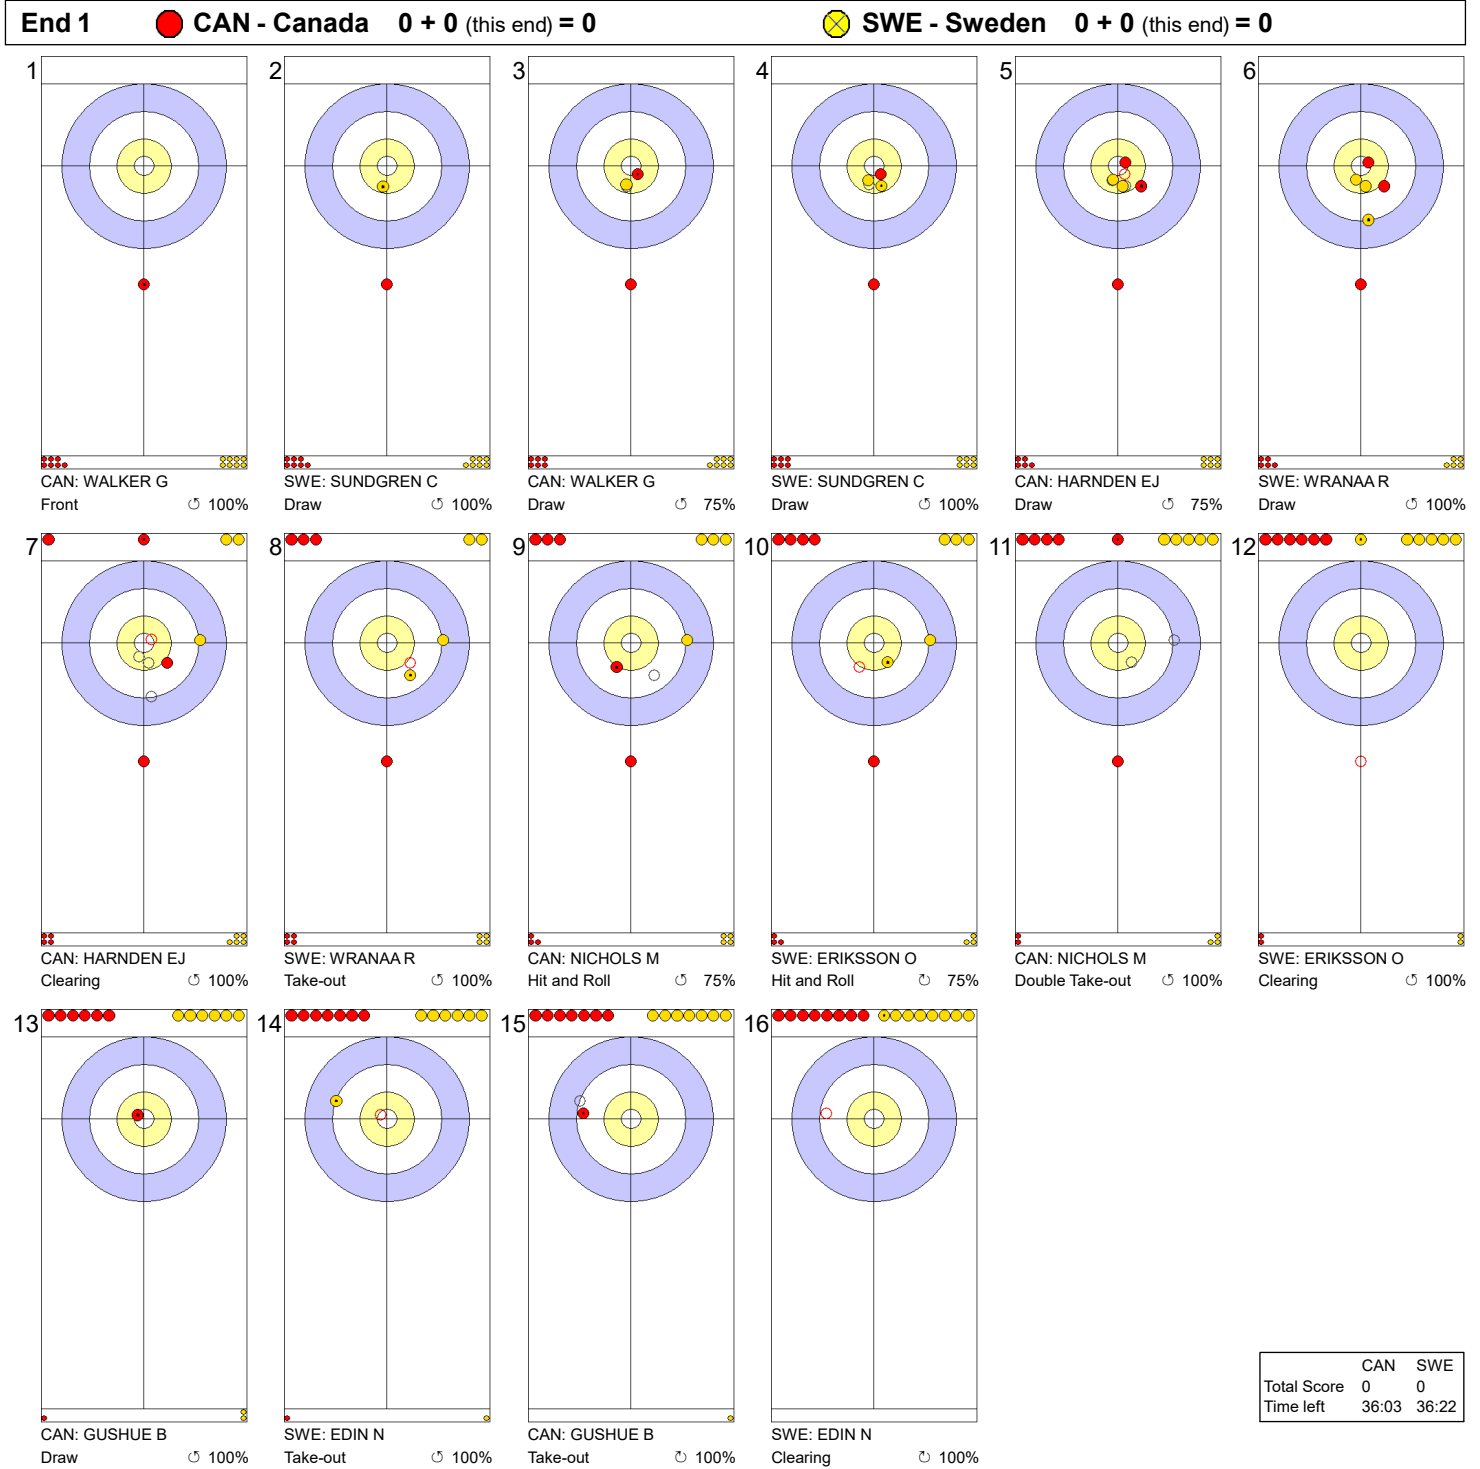

Game - Shot by Shot

Legend:
 ↻ Clockwise ↺ Counter-clockwise - Not considered

Game - Shot by Shot

Legend:
 ↻ Clockwise ↺ Counter-clockwise - Not considered

Game - Shot by Shot

End 3 ● **CAN - Canada** 0 + 0 (this end) = 0 ● **SWE - Sweden** 2 + 1 (this end) = 3

	CAN	SWE
Total Score	0	3
Time left	29:40	28:56

Legend:
 ↻ Clockwise ↺ Counter-clockwise - Not considered

Game - Shot by Shot

Legend:
 ↻ Clockwise ↺ Counter-clockwise - Not considered

Game - Shot by Shot

Legend:
 ↻ Clockwise ↺ Counter-clockwise - Not considered

Game - Shot by Shot

Legend:
 ↻ Clockwise ↺ Counter-clockwise - Not considered

Game - Shot by Shot

Legend:
 ↻ Clockwise ↺ Counter-clockwise - Not considered

Game - Shot by Shot

Legend:
 ↻ Clockwise ↺ Counter-clockwise - Not considered

Game - Shot by Shot

Legend:

↻ Clockwise ↺ Counter-clockwise - Not considered