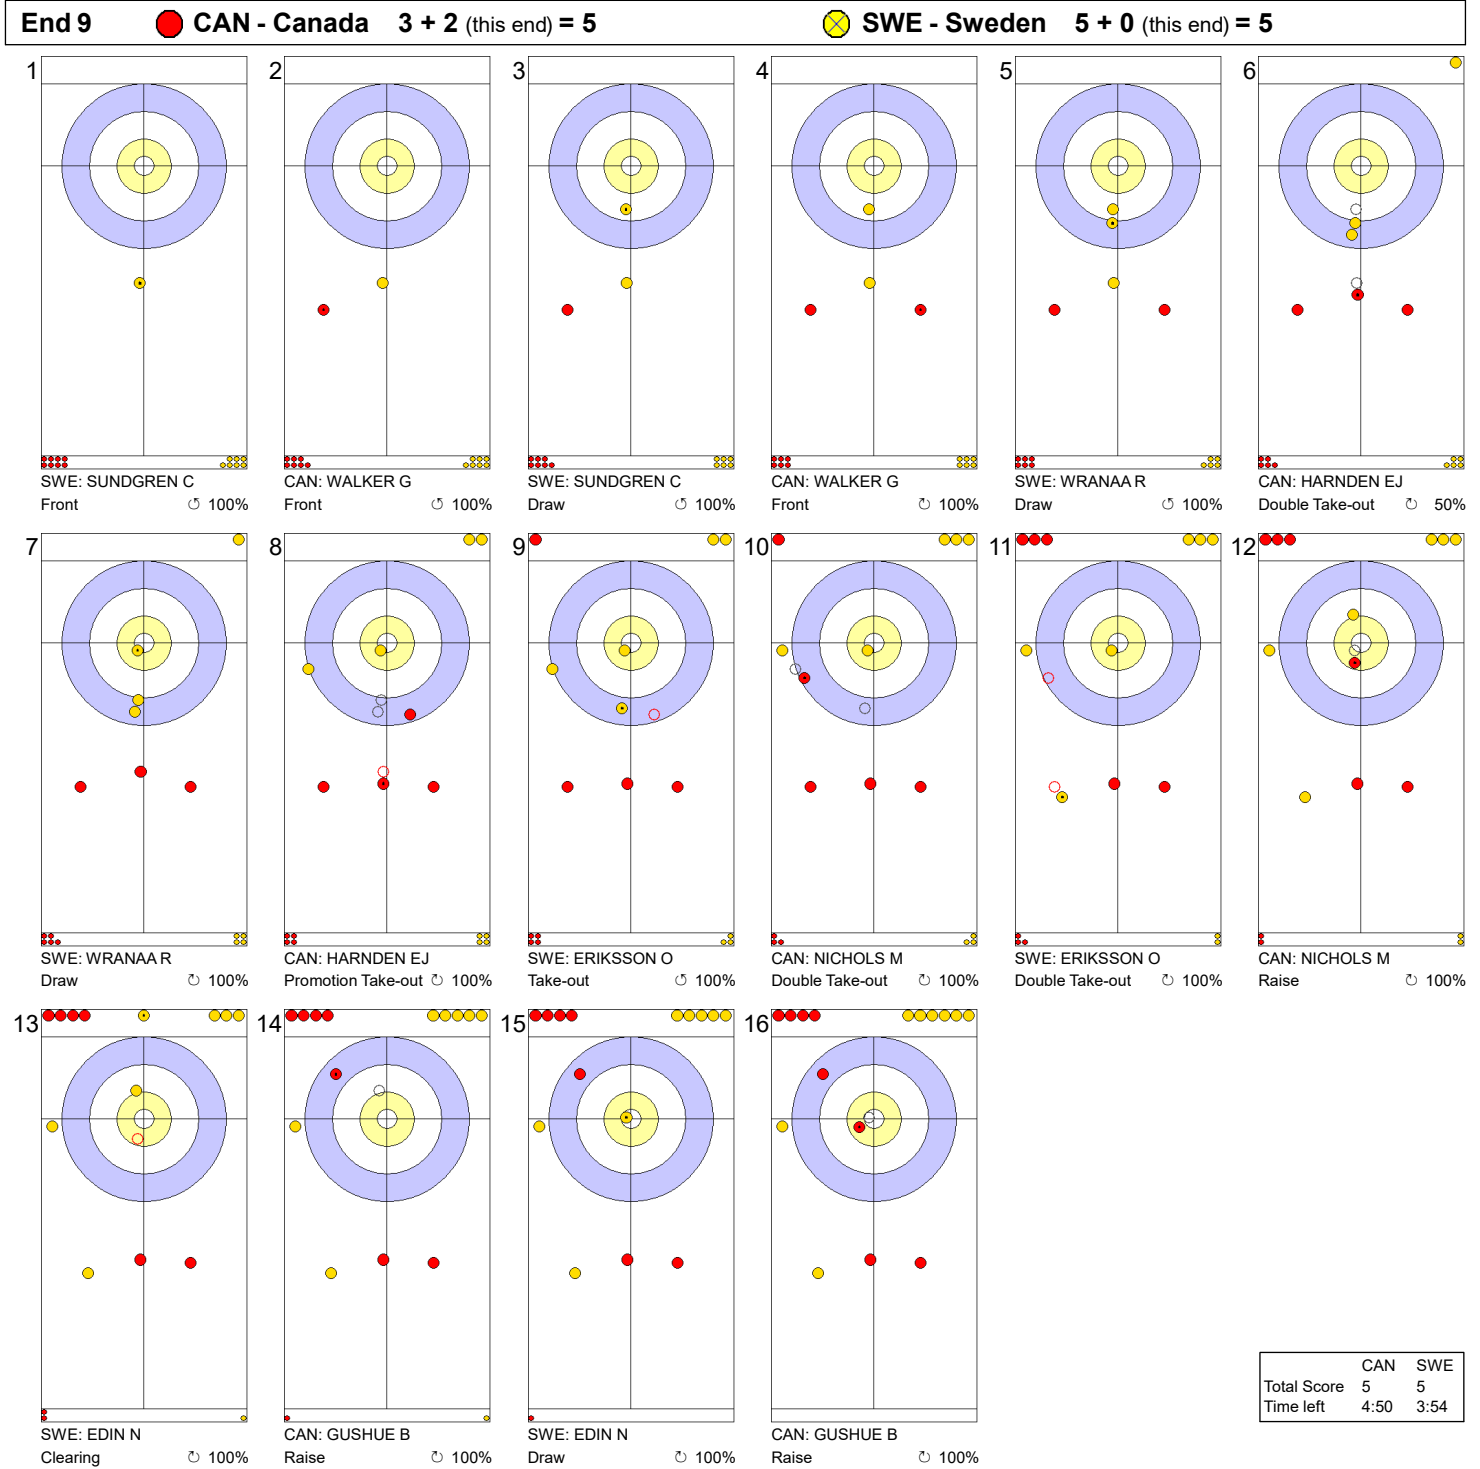

Game - Shot by Shot

Legend:
 ↻ Clockwise ↺ Counter-clockwise - Not considered

Game - Shot by Shot

Legend:
 ↻ Clockwise ↺ Counter-clockwise - Not considered

Game - Shot by Shot

End 3 ● **CAN - Canada** 0 + 0 (this end) = 0 ● **SWE - Sweden** 2 + 1 (this end) = 3

	CAN	SWE
Total Score	0	3
Time left	29:40	28:56

Legend:
 ↻ Clockwise ↺ Counter-clockwise - Not considered

Game - Shot by Shot

Legend:
 ↻ Clockwise ↺ Counter-clockwise - Not considered

Game - Shot by Shot

Legend:
 ↻ Clockwise ↺ Counter-clockwise - Not considered

Game - Shot by Shot

Legend:
 ↻ Clockwise ↺ Counter-clockwise - Not considered

Game - Shot by Shot

Legend:
 ↻ Clockwise ↺ Counter-clockwise - Not considered

Game - Shot by Shot

Legend:
 ↻ Clockwise ↺ Counter-clockwise - Not considered

Game - Shot by Shot

Legend:

↻ Clockwise ↺ Counter-clockwise - Not considered