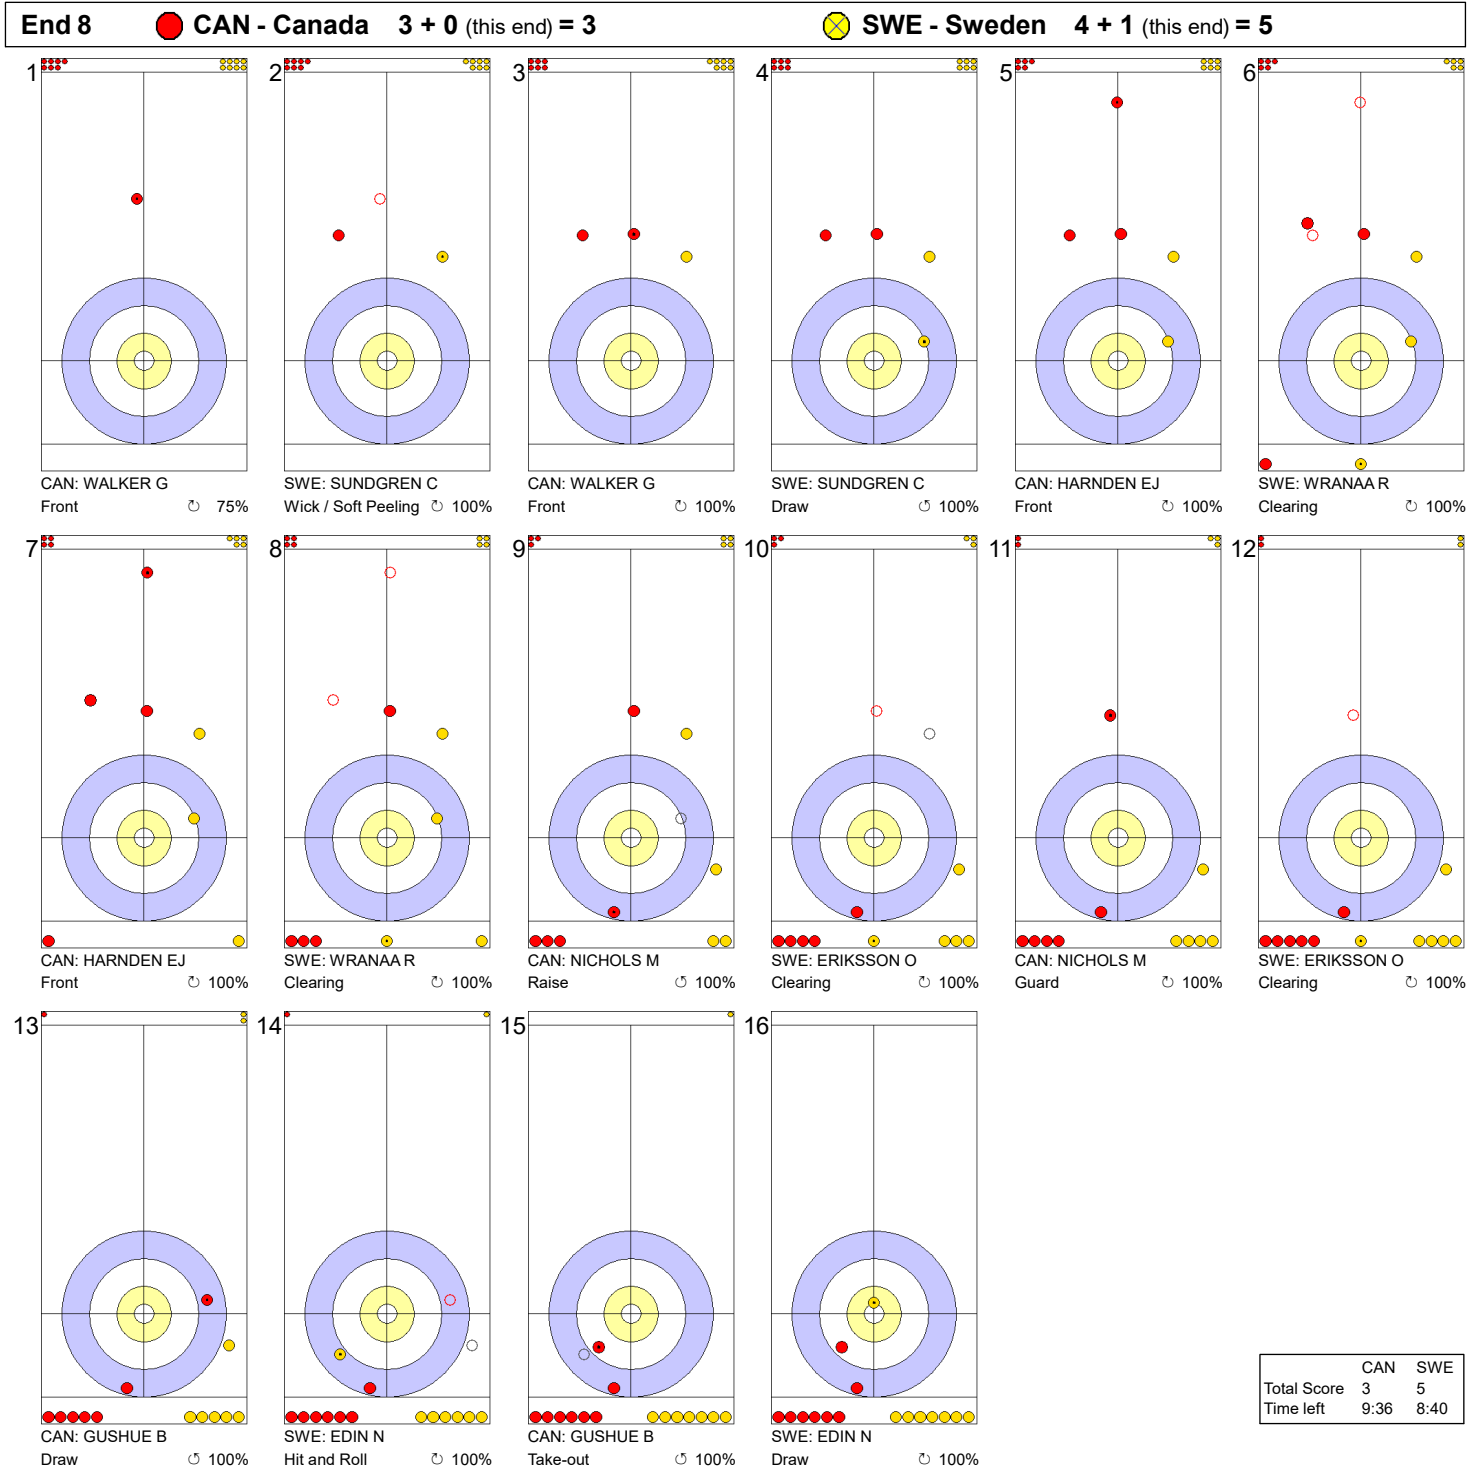

Game - Shot by Shot

Legend:
 ↻ Clockwise ↺ Counter-clockwise - Not considered

Game - Shot by Shot

Legend:
 ↻ Clockwise ↺ Counter-clockwise - Not considered

Game - Shot by Shot

End 3 ● **CAN - Canada** 0 + 0 (this end) = 0 ● **SWE - Sweden** 2 + 1 (this end) = 3

	CAN	SWE
Total Score	0	3
Time left	29:40	28:56

Legend:
 ↻ Clockwise ↺ Counter-clockwise - Not considered

Game - Shot by Shot

Legend:
 ↻ Clockwise ↺ Counter-clockwise - Not considered

Game - Shot by Shot

Legend:
 ↻ Clockwise ↺ Counter-clockwise - Not considered

Game - Shot by Shot

Legend:
 ↻ Clockwise ↺ Counter-clockwise - Not considered

Game - Shot by Shot

Legend:
 ↻ Clockwise ↺ Counter-clockwise - Not considered

Game - Shot by Shot

Legend:
 ↻ Clockwise ↺ Counter-clockwise - Not considered

Game - Shot by Shot

Legend:

↻ Clockwise ↺ Counter-clockwise - Not considered