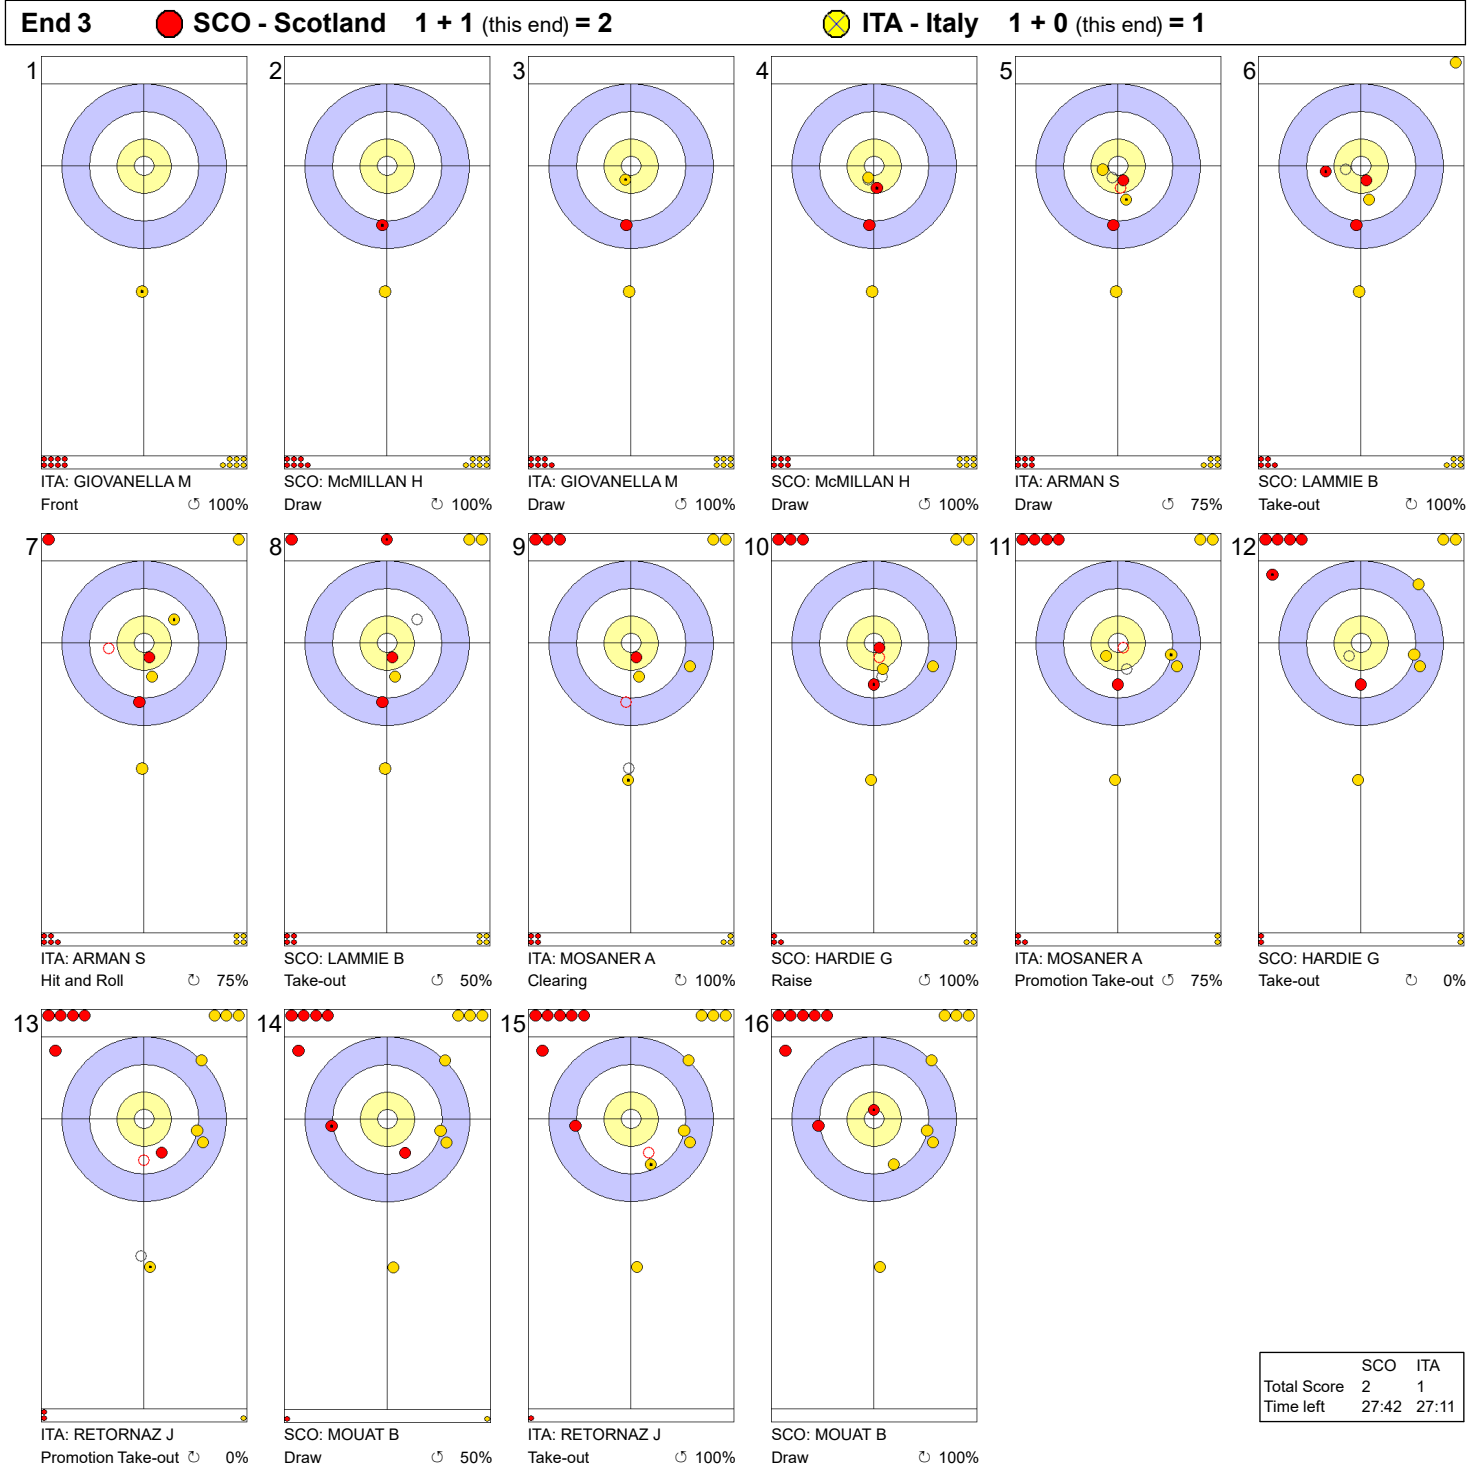

Game - Shot by Shot

Legend:
 ↻ Clockwise ↺ Counter-clockwise - Not considered

Game - Shot by Shot

Legend:
 ↻ Clockwise ↺ Counter-clockwise - Not considered

Game - Shot by Shot

Legend:
 ↻ Clockwise ↺ Counter-clockwise - Not considered

Game - Shot by Shot

Legend:
 ↻ Clockwise ↺ Counter-clockwise - Not considered

Game - Shot by Shot

Legend:
 ↻ Clockwise ↺ Counter-clockwise - Not considered

Game - Shot by Shot

Legend:
 Clockwise
  Counter-clockwise
 - Not considered

Game - Shot by Shot

Legend:
 ↻ Clockwise ↺ Counter-clockwise - Not considered