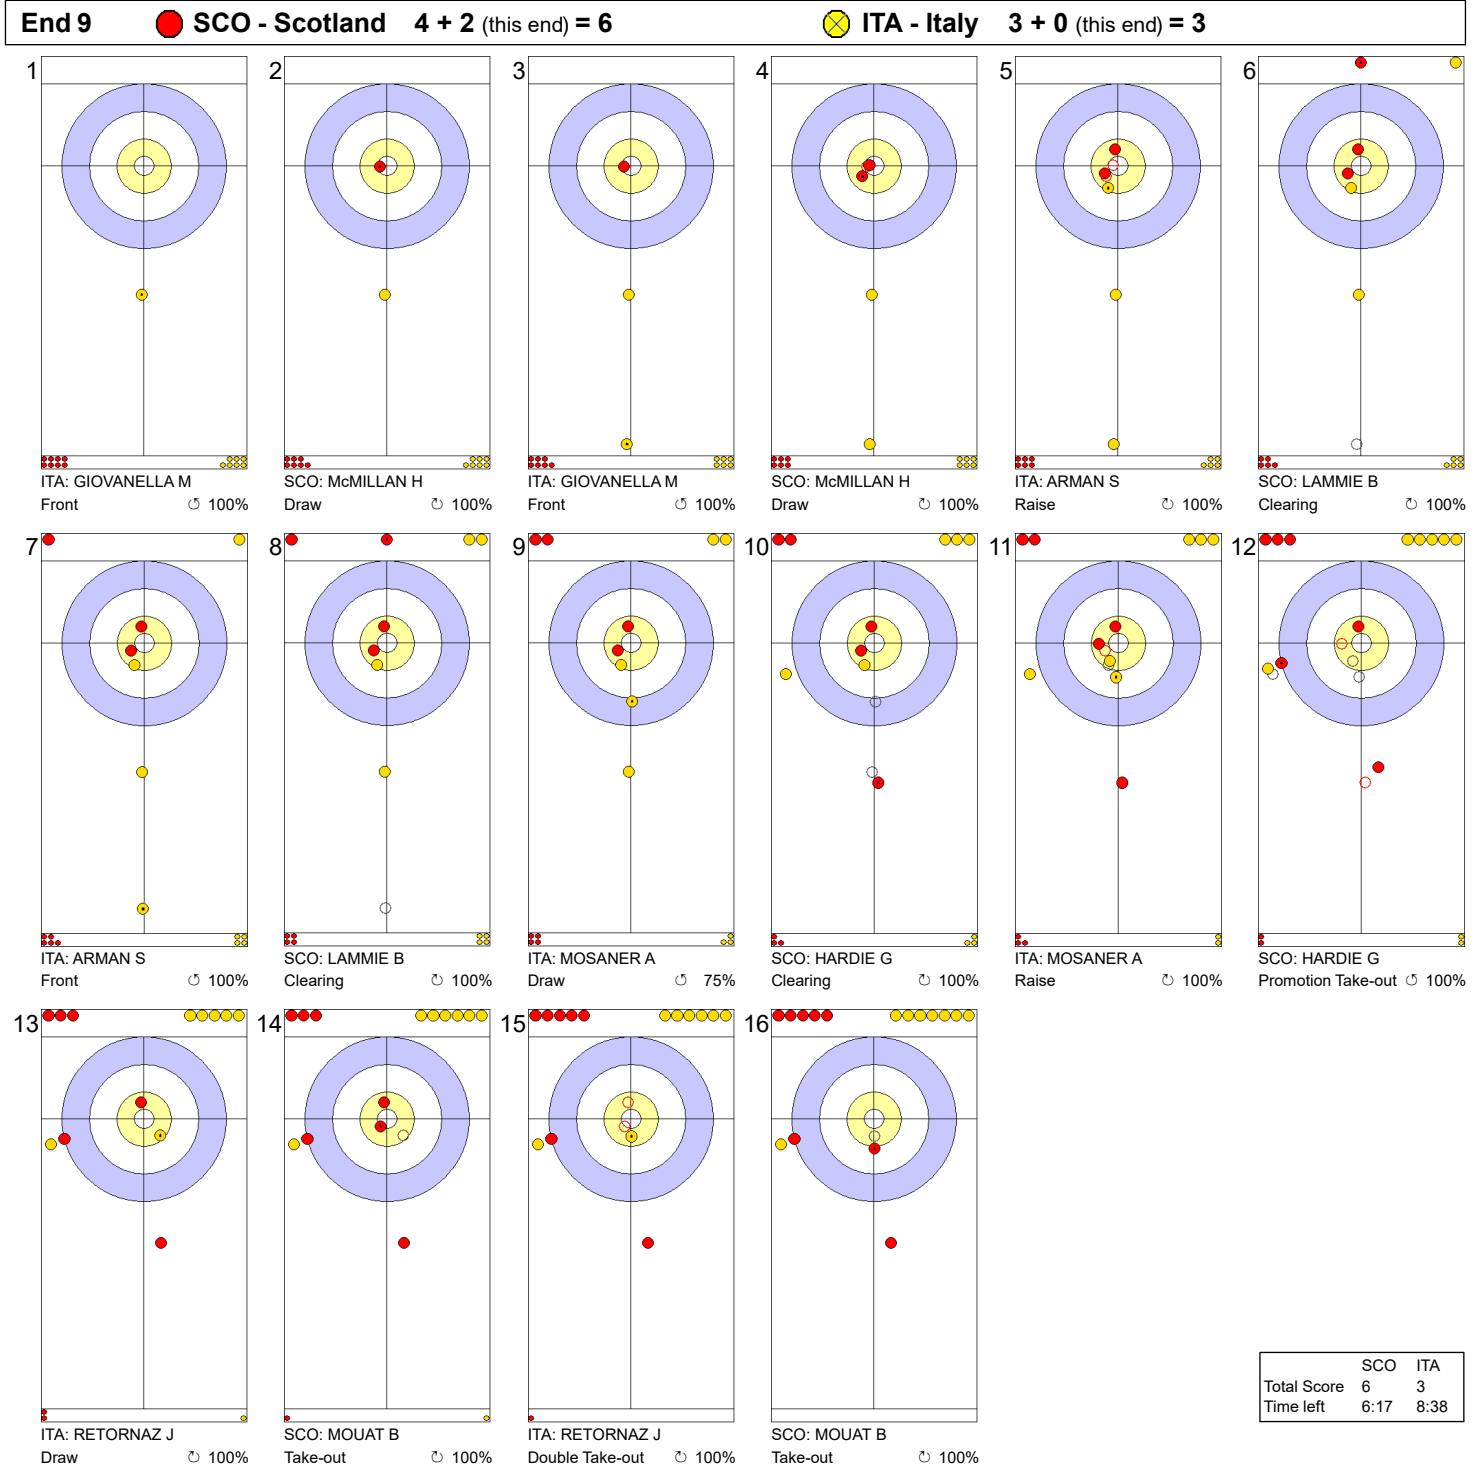

Game - Shot by Shot

Legend:
 ↻ Clockwise ↺ Counter-clockwise - Not considered

Game - Shot by Shot

Legend:
 ↻ Clockwise ↺ Counter-clockwise - Not considered

Game - Shot by Shot

Legend:
 ↻ Clockwise ↺ Counter-clockwise - Not considered

Game - Shot by Shot

Legend:
 ↻ Clockwise ↺ Counter-clockwise - Not considered

Game - Shot by Shot

Legend:
 ↻ Clockwise ↺ Counter-clockwise - Not considered

Game - Shot by Shot

Legend:
 Clockwise
  Counter-clockwise
 - Not considered

Game - Shot by Shot

Legend:
 ↻ Clockwise ↺ Counter-clockwise - Not considered