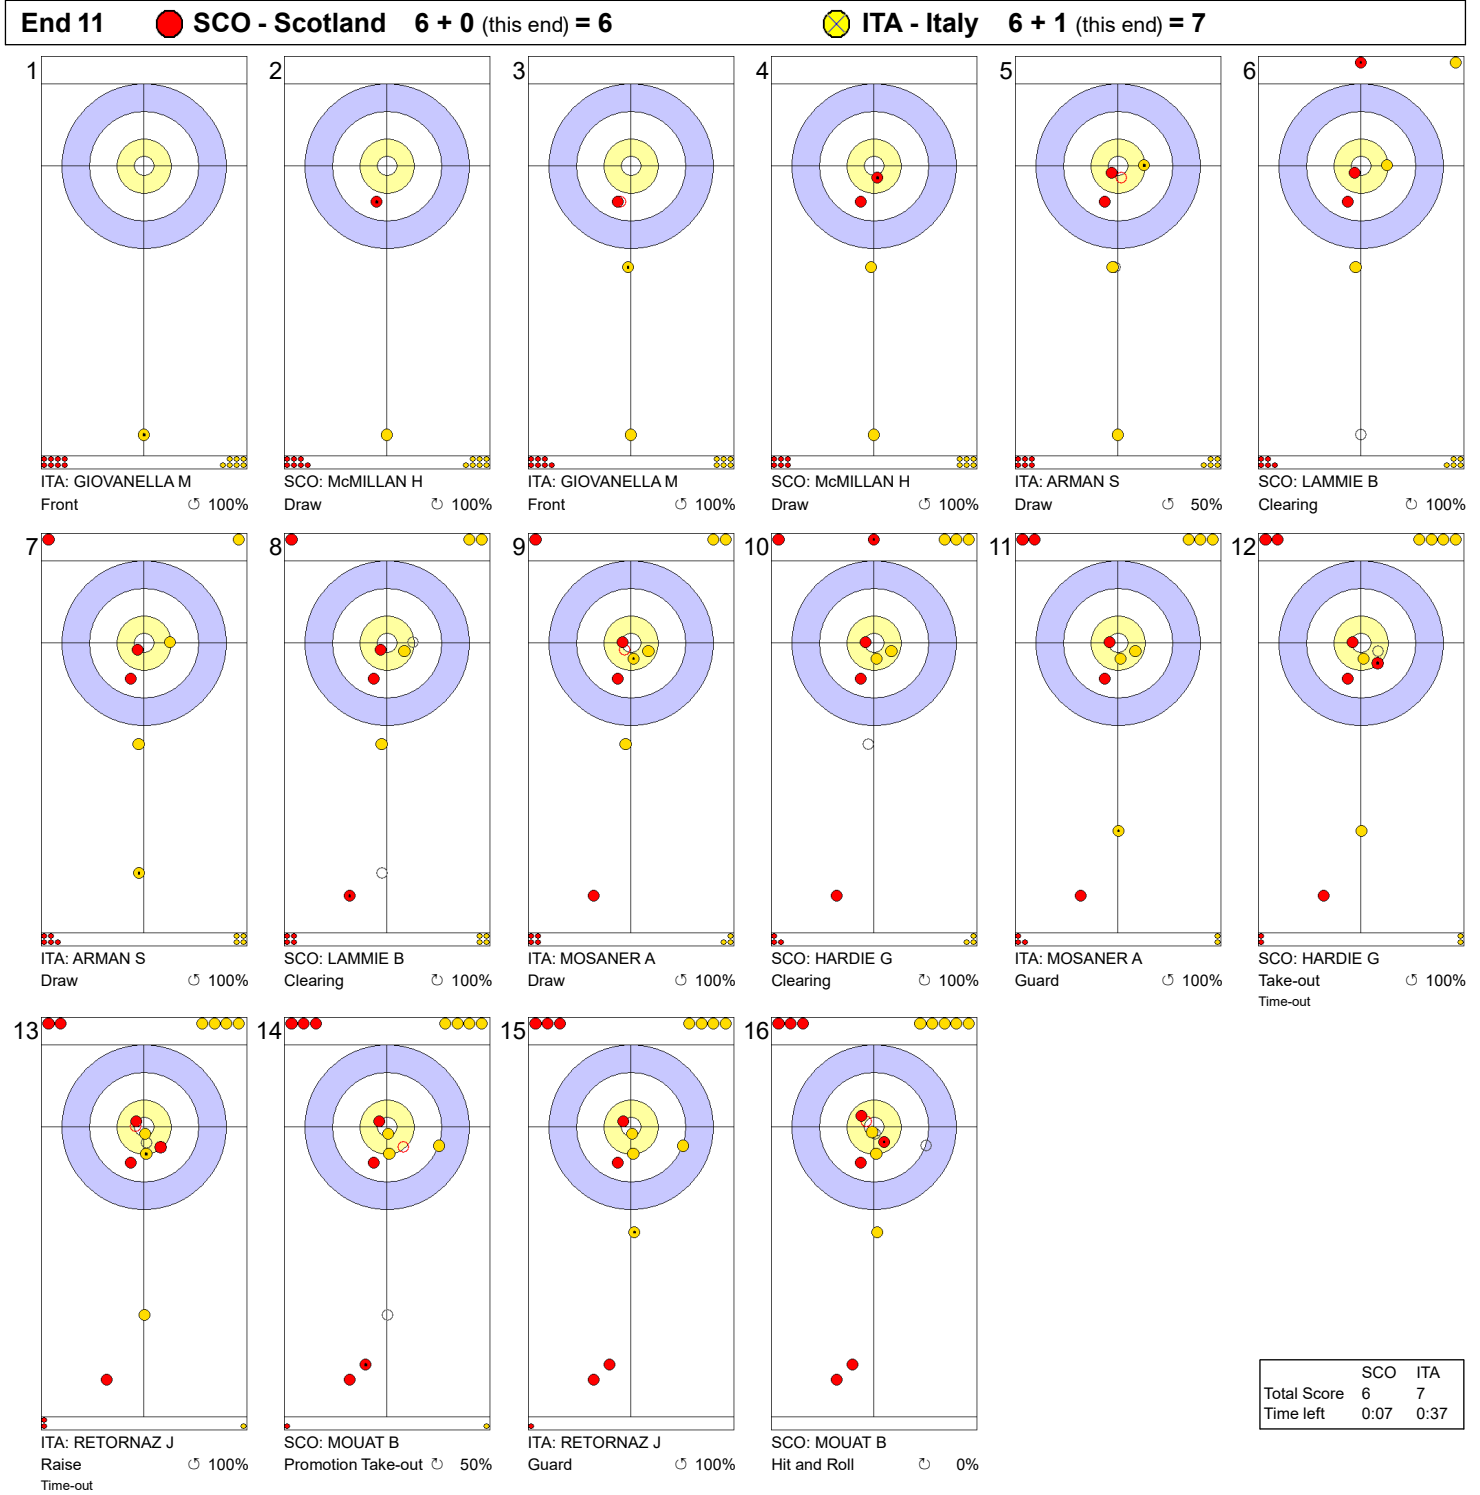

Game - Shot by Shot

Legend:
 ↻ Clockwise ↺ Counter-clockwise - Not considered

Game - Shot by Shot

Legend:
 ↻ Clockwise ↺ Counter-clockwise - Not considered

Game - Shot by Shot

Legend:
 ↻ Clockwise ↺ Counter-clockwise - Not considered

Game - Shot by Shot

Legend:
 ↻ Clockwise ↺ Counter-clockwise - Not considered

Game - Shot by Shot

Legend:
 ↻ Clockwise ↺ Counter-clockwise - Not considered

Game - Shot by Shot

Legend:
 Clockwise
  Counter-clockwise
 - Not considered

Game - Shot by Shot

Legend:
 ↻ Clockwise ↺ Counter-clockwise - Not considered