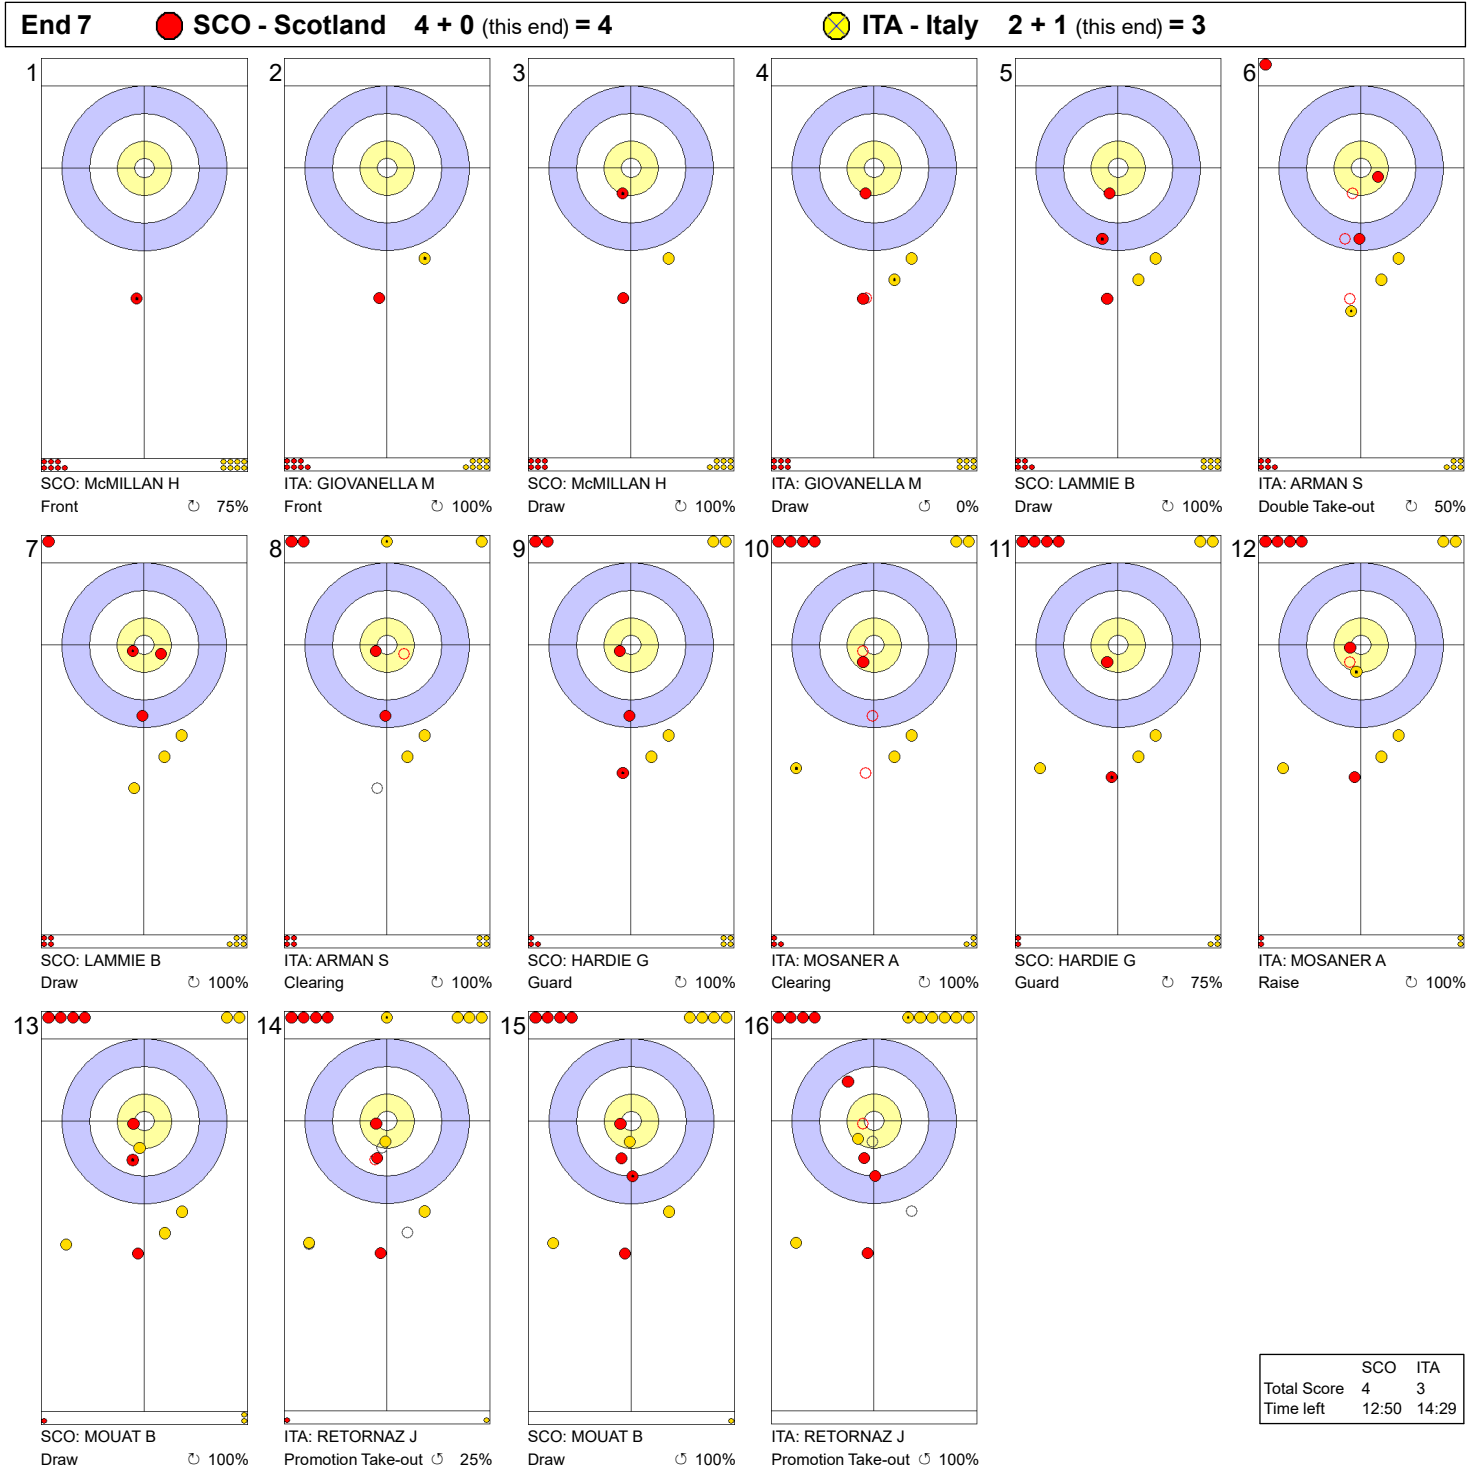

Game - Shot by Shot

Legend:
 ↻ Clockwise ↺ Counter-clockwise - Not considered

Game - Shot by Shot

Legend:
 ↻ Clockwise ↺ Counter-clockwise - Not considered

Game - Shot by Shot

Legend:
 ↻ Clockwise ↺ Counter-clockwise - Not considered

Game - Shot by Shot

Legend:
 ↻ Clockwise ↺ Counter-clockwise - Not considered

Game - Shot by Shot

Legend:
 ↻ Clockwise ↺ Counter-clockwise - Not considered

Game - Shot by Shot

Legend:
 Clockwise
  Counter-clockwise
 - Not considered

Game - Shot by Shot

Legend:
 ↻ Clockwise ↺ Counter-clockwise - Not considered