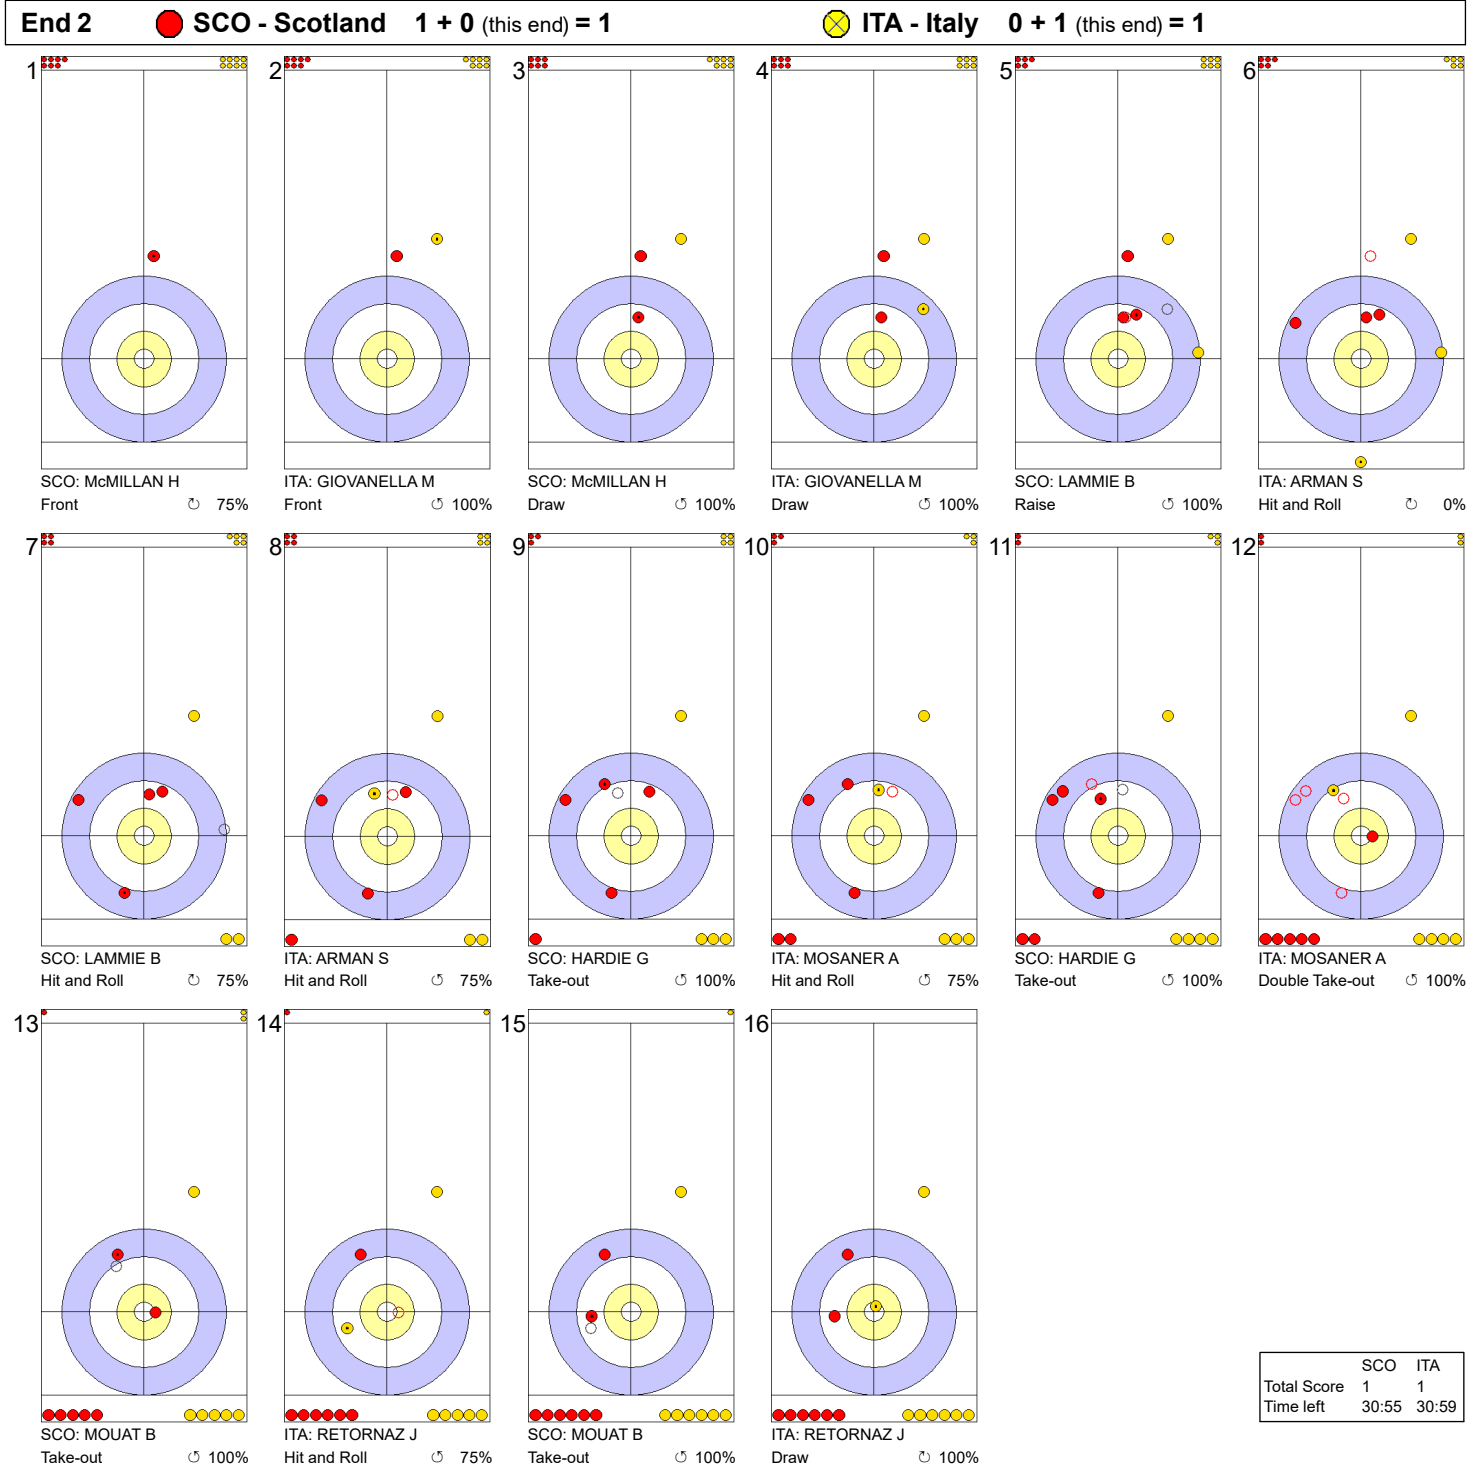

Game - Shot by Shot

Legend:
 ↻ Clockwise ↺ Counter-clockwise - Not considered

Game - Shot by Shot

Legend:
 ↻ Clockwise ↺ Counter-clockwise - Not considered

Game - Shot by Shot

Legend:
 ↻ Clockwise ↺ Counter-clockwise - Not considered

Game - Shot by Shot

Legend:
 ↻ Clockwise ↺ Counter-clockwise - Not considered

Game - Shot by Shot

Legend:
 ↻ Clockwise ↺ Counter-clockwise - Not considered

Game - Shot by Shot

Legend:
 Clockwise
  Counter-clockwise
 - Not considered

Game - Shot by Shot

Legend:
 ↻ Clockwise ↺ Counter-clockwise - Not considered