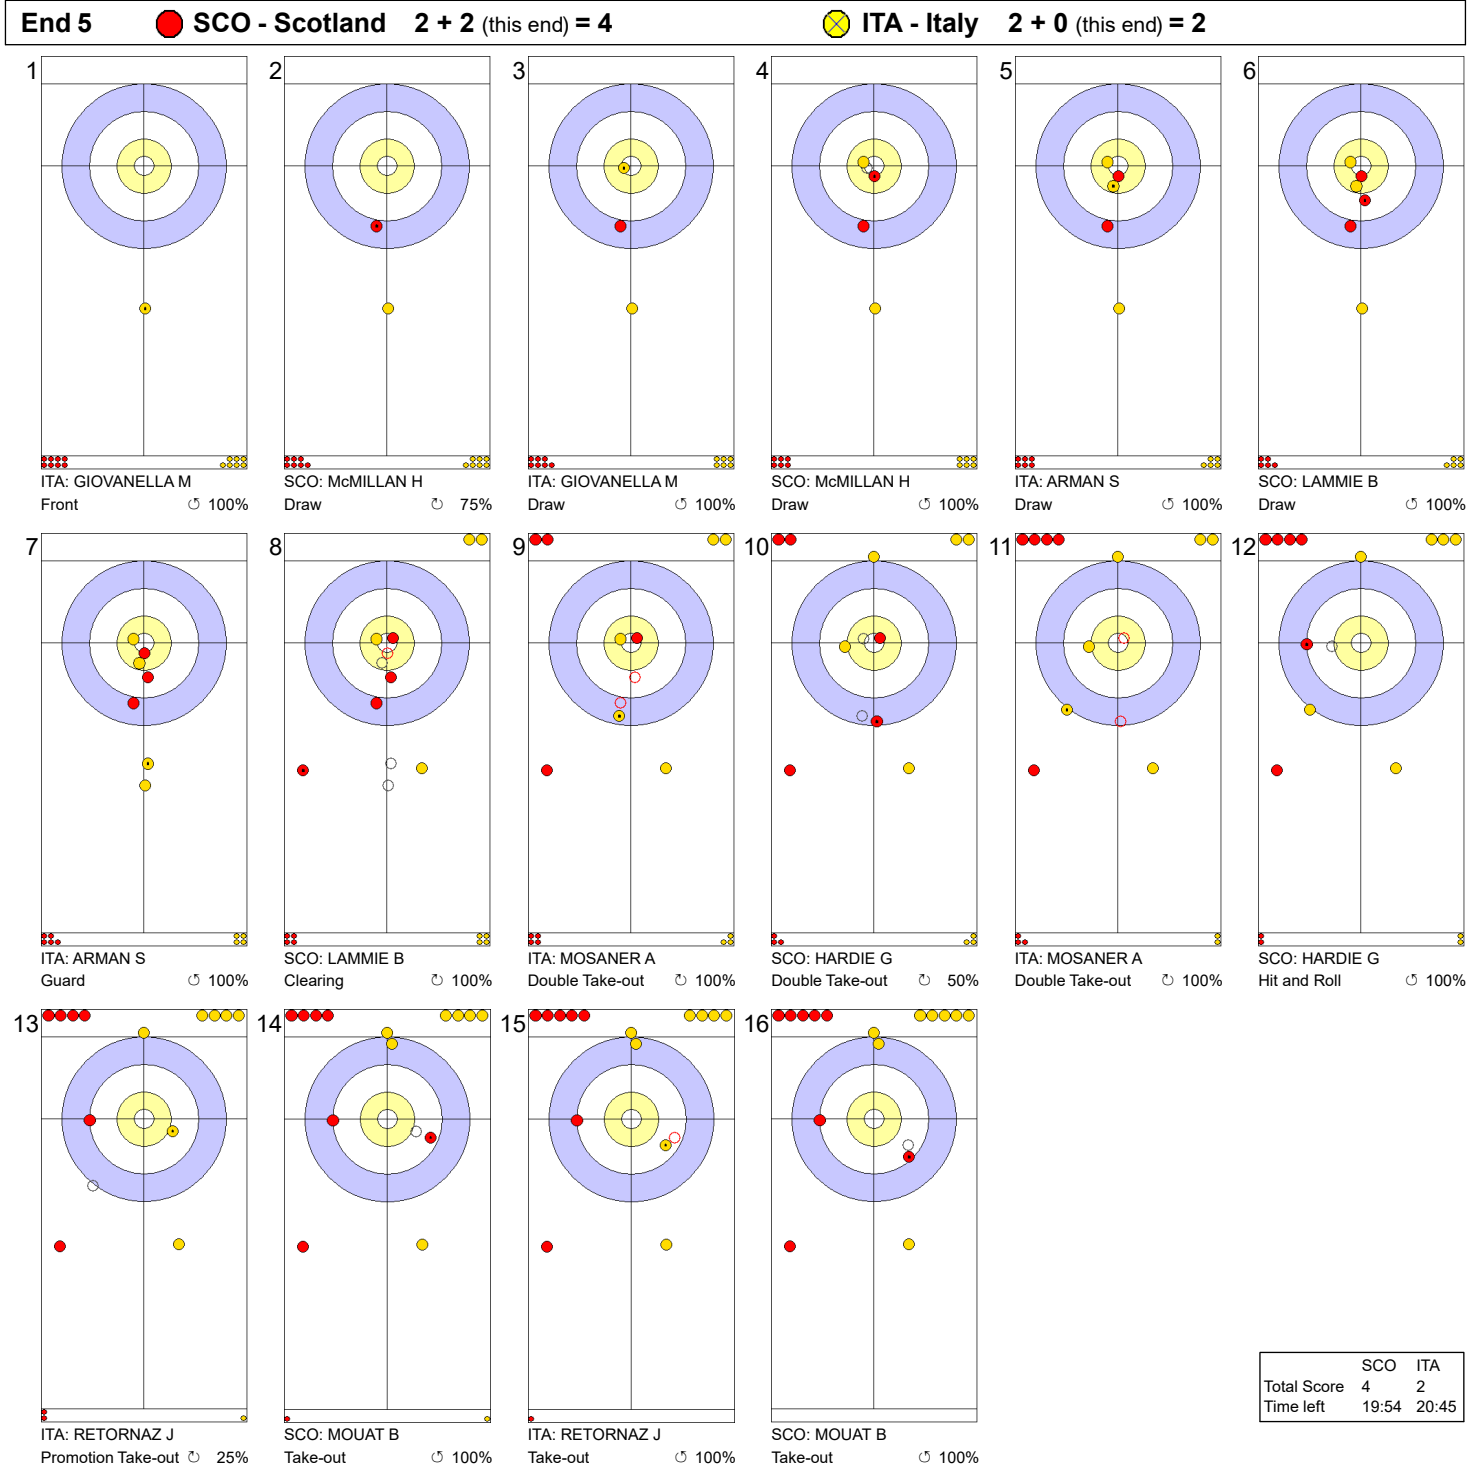

Game - Shot by Shot

Legend:
 ↻ Clockwise ↺ Counter-clockwise - Not considered

Game - Shot by Shot

Legend:
 ↻ Clockwise ↺ Counter-clockwise - Not considered

Game - Shot by Shot

Legend:
 ↻ Clockwise ↺ Counter-clockwise - Not considered

Game - Shot by Shot

Legend:
 ↻ Clockwise ↺ Counter-clockwise - Not considered

Game - Shot by Shot

Legend:
 ↻ Clockwise ↺ Counter-clockwise - Not considered

Game - Shot by Shot

Legend:
 Clockwise
  Counter-clockwise
 - Not considered

Game - Shot by Shot

Legend:
 ↻ Clockwise ↺ Counter-clockwise - Not considered