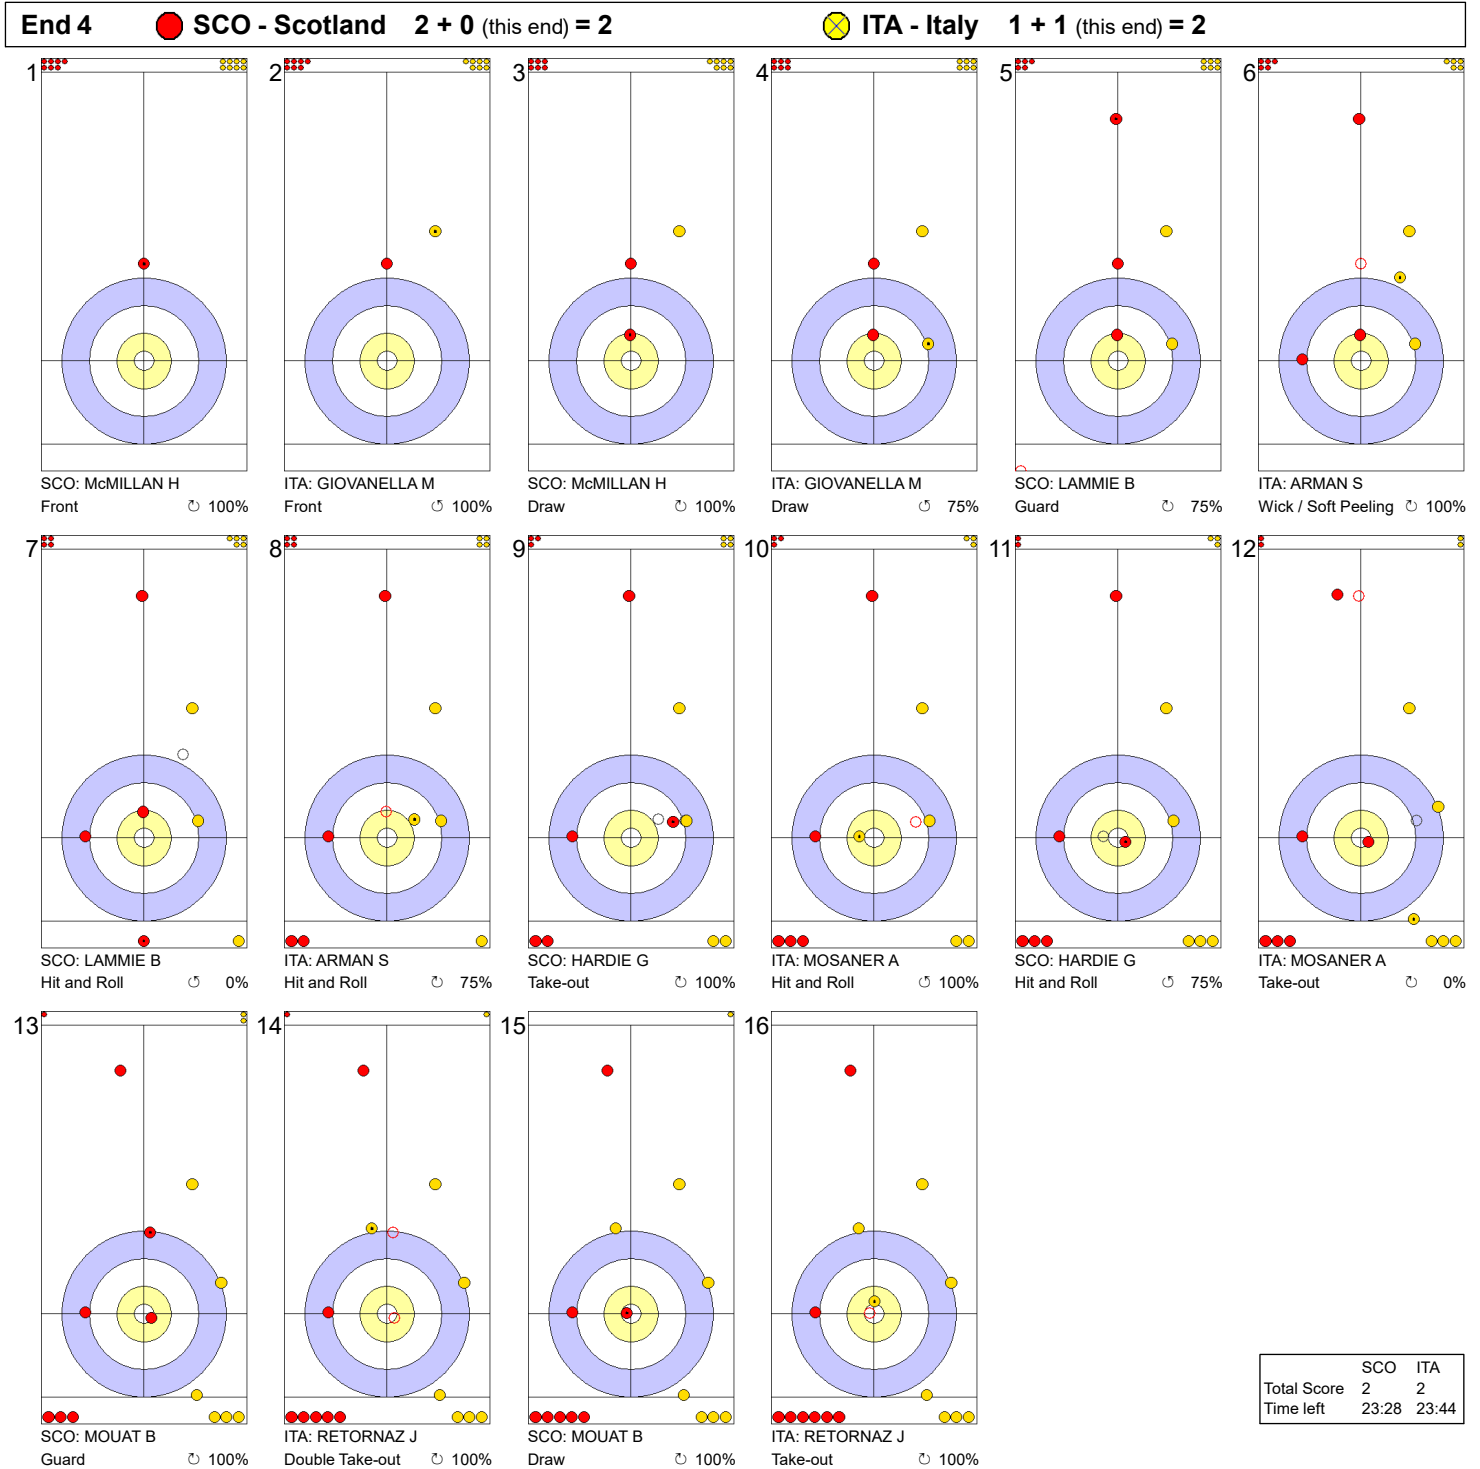

Game - Shot by Shot

Legend:
 ↻ Clockwise ↺ Counter-clockwise - Not considered

Game - Shot by Shot

Legend:
 ↻ Clockwise ↺ Counter-clockwise - Not considered

Game - Shot by Shot

Legend:
 ↻ Clockwise ↺ Counter-clockwise - Not considered

Game - Shot by Shot

Legend:
 ↻ Clockwise ↺ Counter-clockwise - Not considered

Game - Shot by Shot

Legend:
 ↻ Clockwise ↺ Counter-clockwise - Not considered

Game - Shot by Shot

Legend:
 Clockwise
  Counter-clockwise
 - Not considered

Game - Shot by Shot

Legend:
 ↻ Clockwise ↺ Counter-clockwise - Not considered