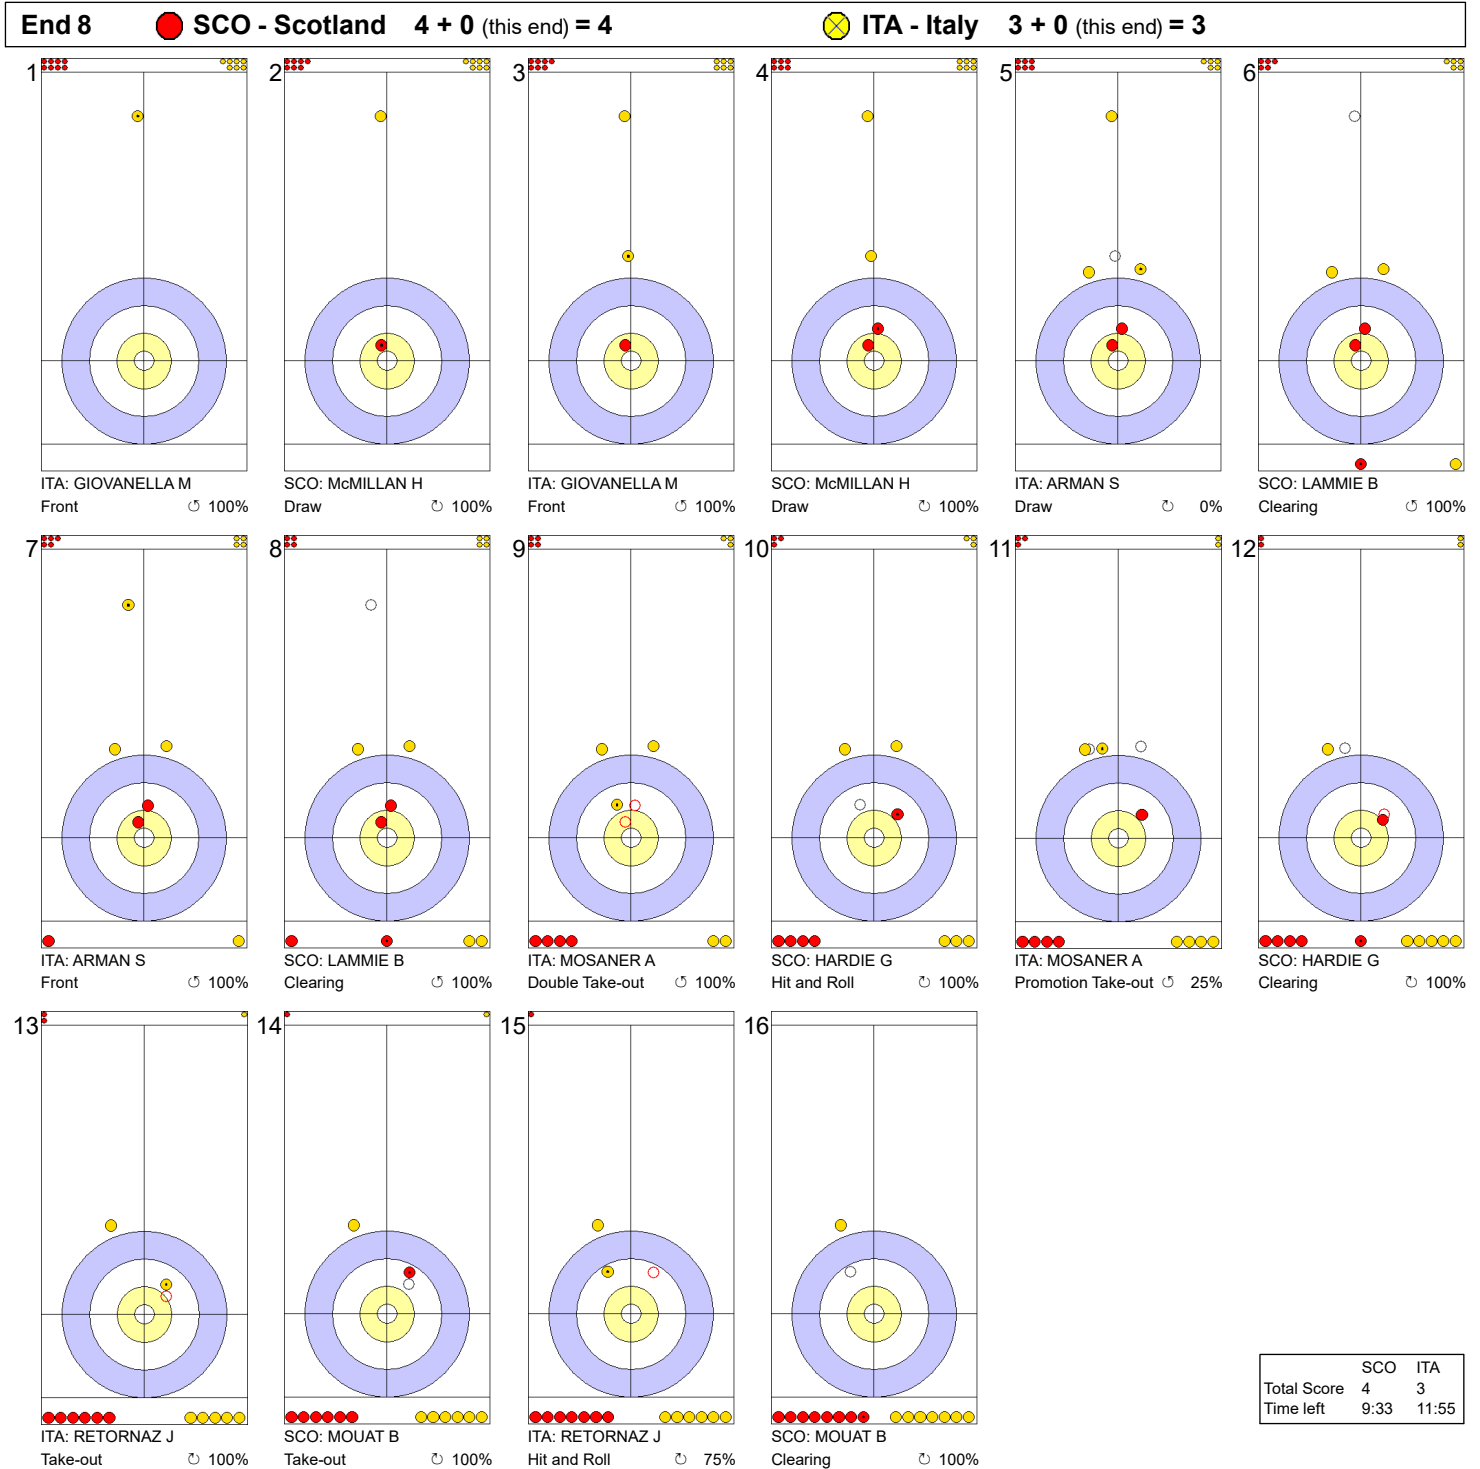

Game - Shot by Shot

Legend:
 ↻ Clockwise ↺ Counter-clockwise - Not considered

Game - Shot by Shot

Legend:
 ↻ Clockwise ↺ Counter-clockwise - Not considered

Game - Shot by Shot

Legend:
 ↻ Clockwise ↺ Counter-clockwise - Not considered

Game - Shot by Shot

Legend:
 ↻ Clockwise ↺ Counter-clockwise - Not considered

Game - Shot by Shot

Legend:
 ↻ Clockwise ↺ Counter-clockwise - Not considered

Game - Shot by Shot

Legend:
 Clockwise
  Counter-clockwise
 - Not considered

Game - Shot by Shot

Legend:
 ↻ Clockwise ↺ Counter-clockwise - Not considered