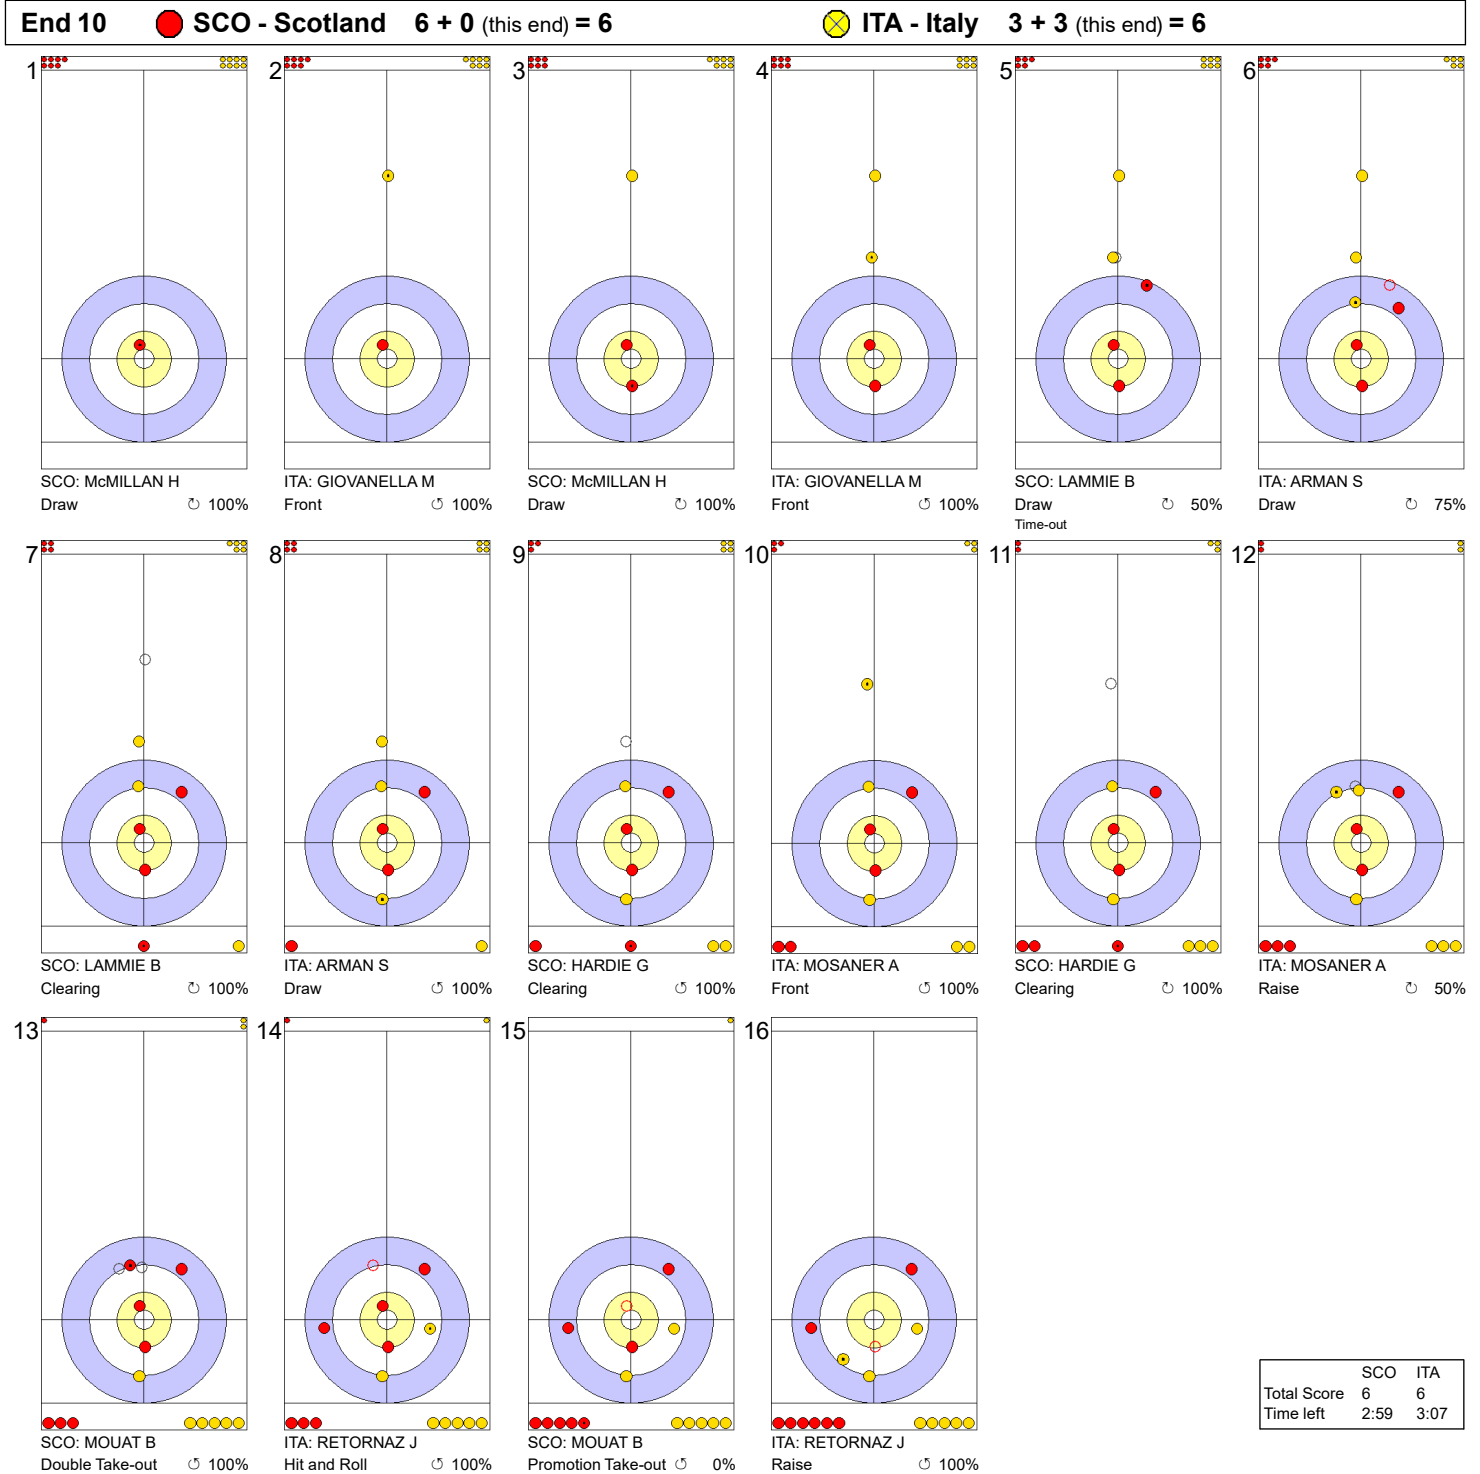

Game - Shot by Shot

Legend:
 ↻ Clockwise ↺ Counter-clockwise - Not considered

Game - Shot by Shot

Legend:
 ↻ Clockwise ↺ Counter-clockwise - Not considered

Game - Shot by Shot

Legend:
 ↻ Clockwise ↺ Counter-clockwise - Not considered

Game - Shot by Shot

Legend:
 ↻ Clockwise ↺ Counter-clockwise - Not considered

Game - Shot by Shot

Legend:
 ↻ Clockwise ↺ Counter-clockwise - Not considered

Game - Shot by Shot

Legend:
 Clockwise
  Counter-clockwise
 - Not considered

Game - Shot by Shot

Legend:
 ↻ Clockwise ↺ Counter-clockwise - Not considered