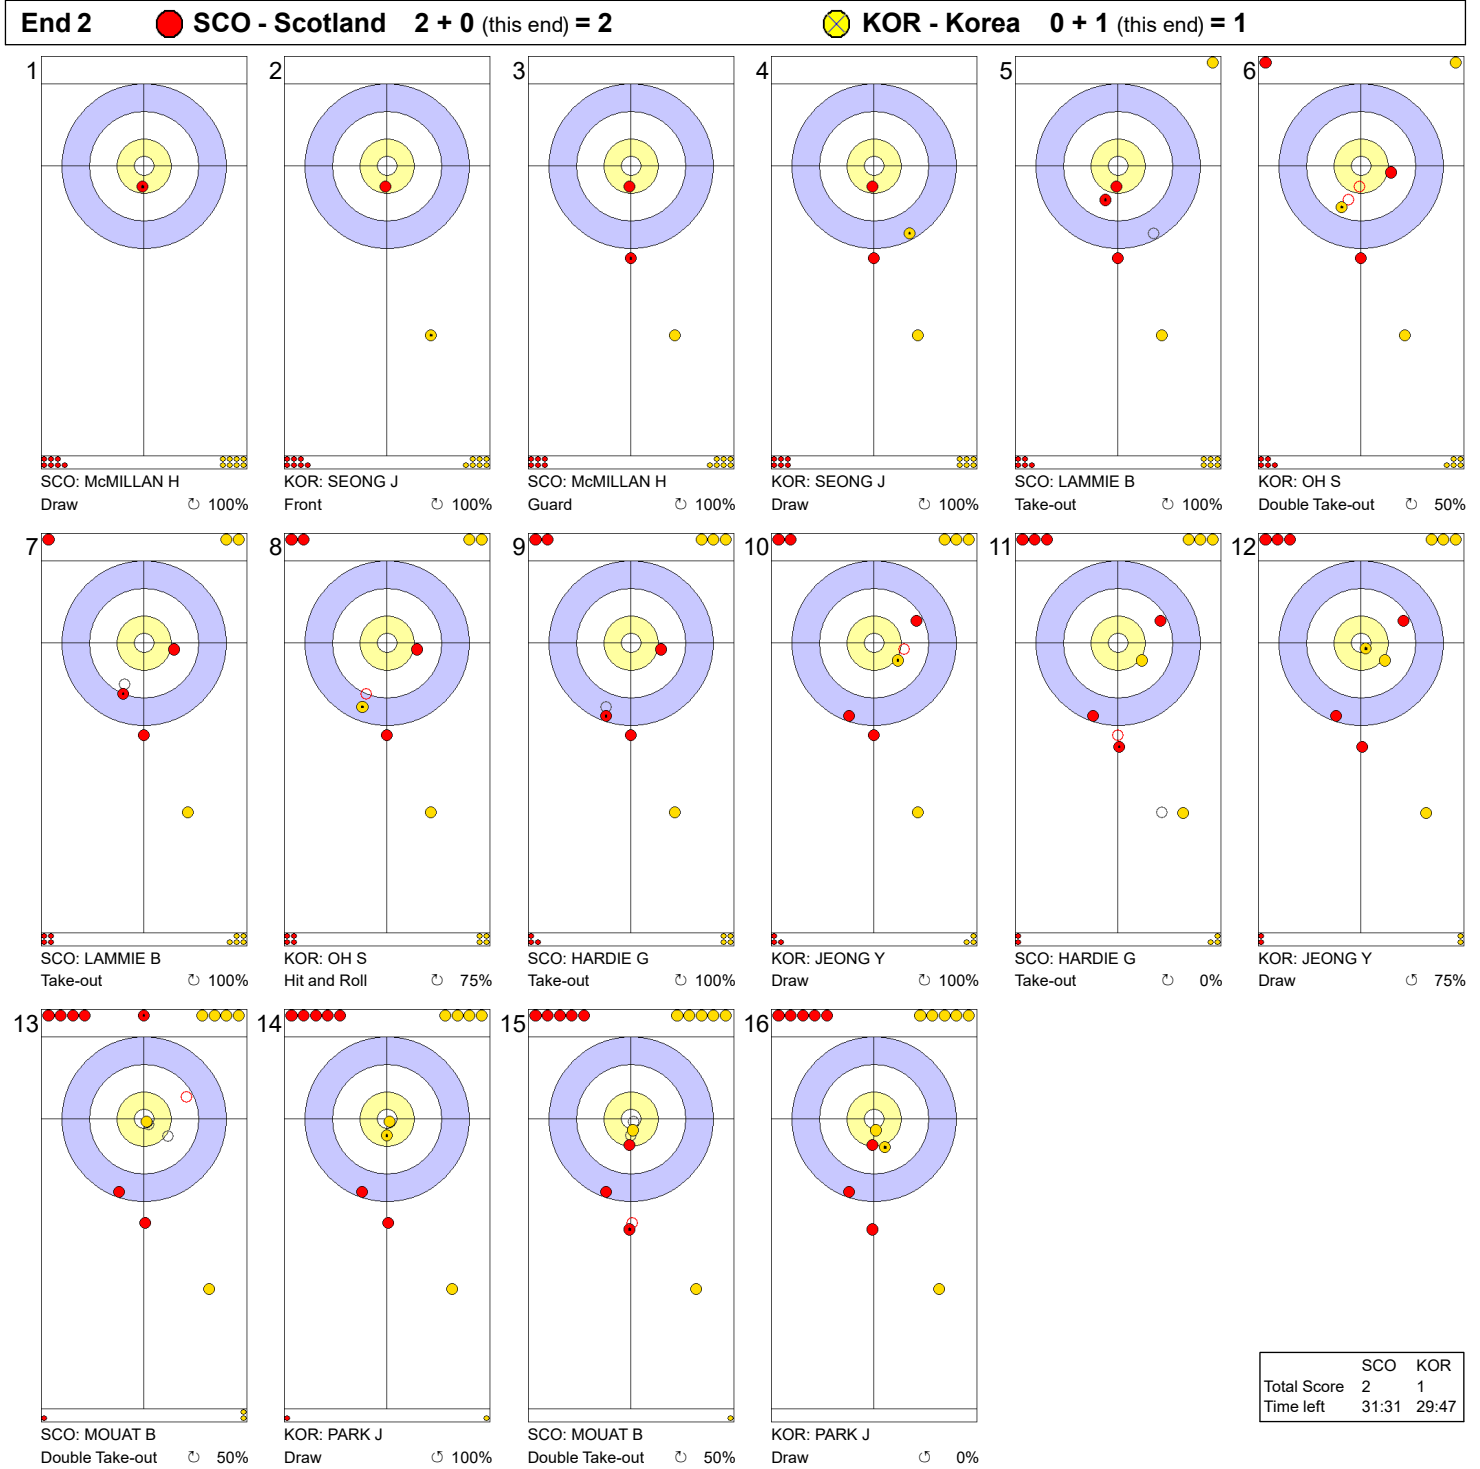

Game - Shot by Shot

Legend:
 ↻ Clockwise ↺ Counter-clockwise - Not considered

Game - Shot by Shot

Legend:
 ↻ Clockwise ↺ Counter-clockwise - Not considered

SAT 30 MAR 2024
Start Time 14:00

Round Robin Session 1 - Sheet A

Game - Shot by Shot

Legend:
 ↻ Clockwise ↺ Counter-clockwise - Not considered

SAT 30 MAR 2024
Start Time 14:00

Round Robin Session 1 - Sheet A

Game - Shot by Shot

Legend:
 ⌚ Clockwise ⌚ Counter-clockwise - Not considered

Game started from away end (hack issue)