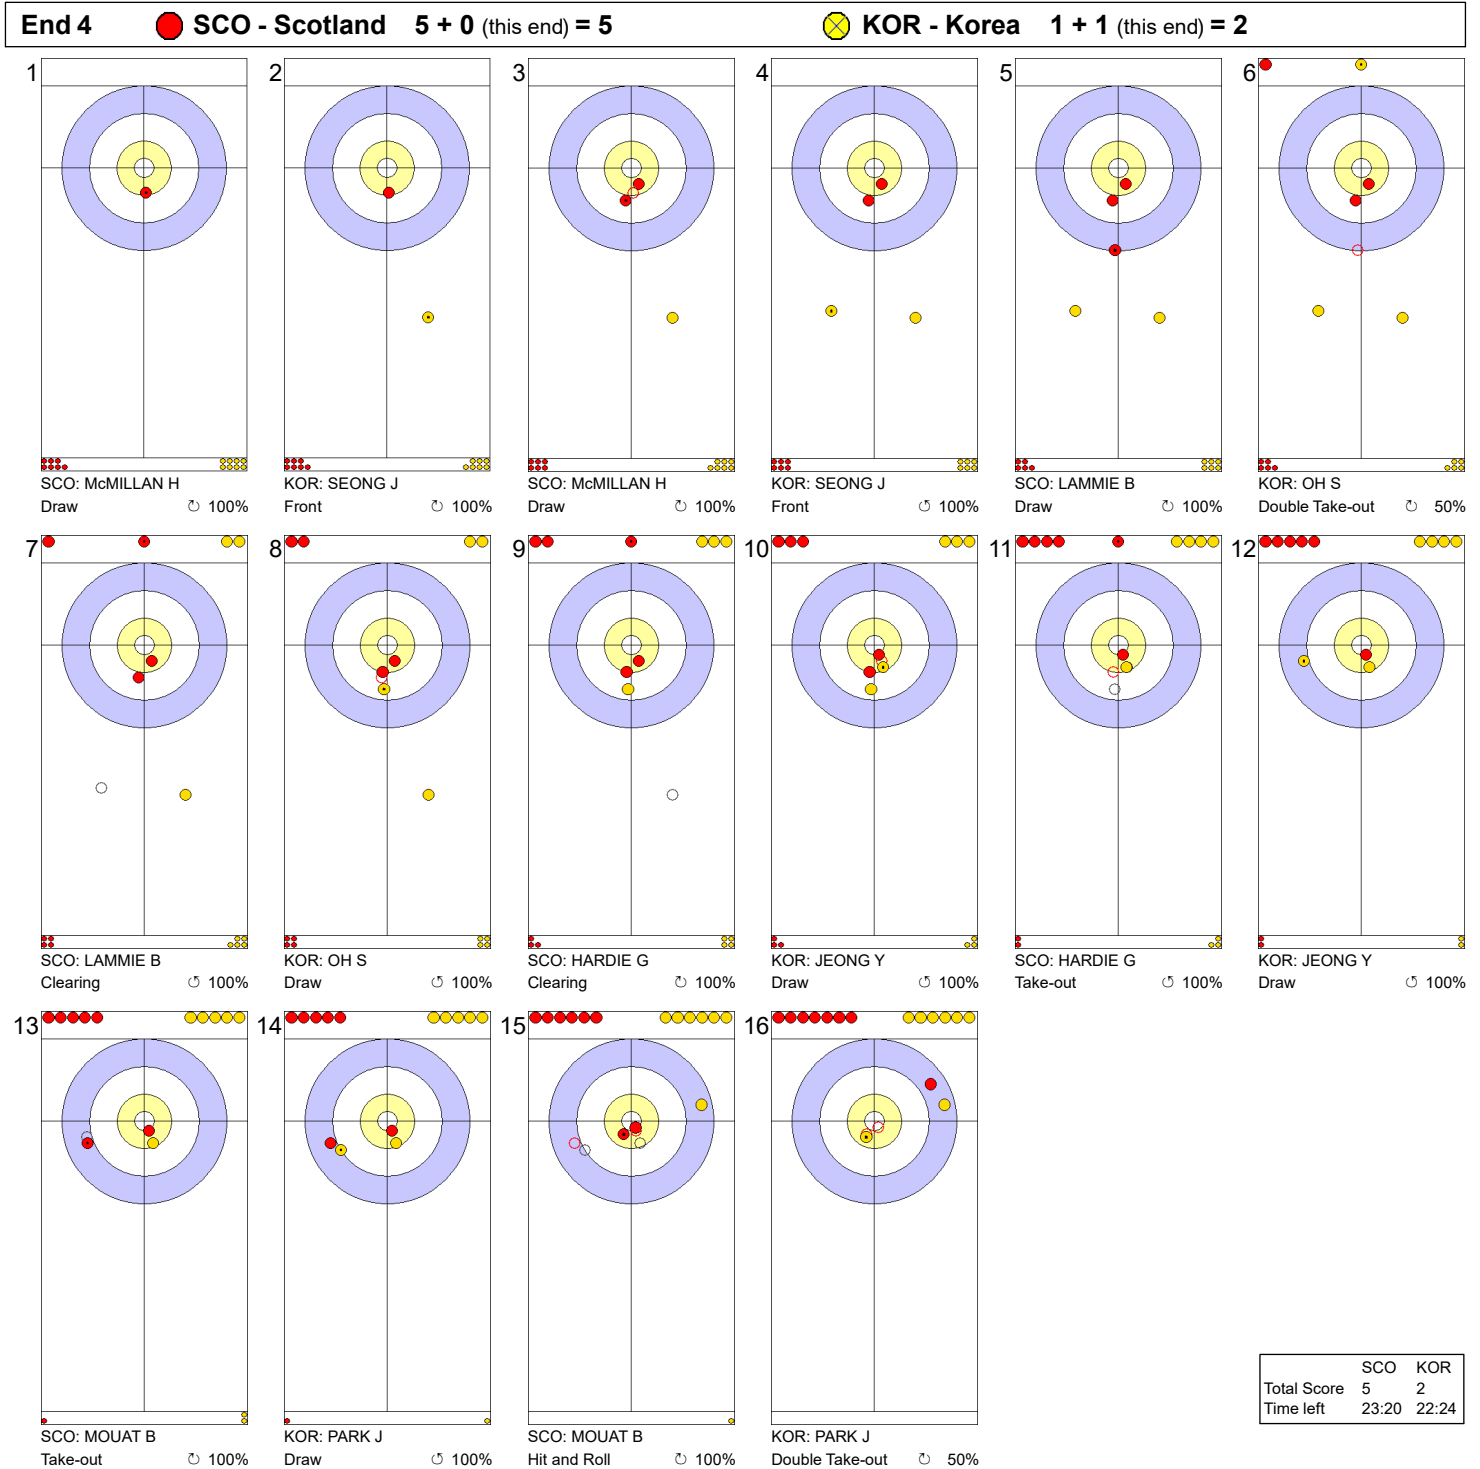

Game - Shot by Shot

Legend:
 ↻ Clockwise ↺ Counter-clockwise - Not considered

Game - Shot by Shot

Legend:
 ↻ Clockwise ↺ Counter-clockwise - Not considered

SAT 30 MAR 2024
Start Time 14:00

Round Robin Session 1 - Sheet A

Game - Shot by Shot

Legend:
 ↻ Clockwise ↺ Counter-clockwise - Not considered

SAT 30 MAR 2024
Start Time 14:00

Round Robin Session 1 - Sheet A

Game - Shot by Shot

Legend:
 ⌚ Clockwise ⌚ Counter-clockwise - Not considered

Game started from away end (hack issue)