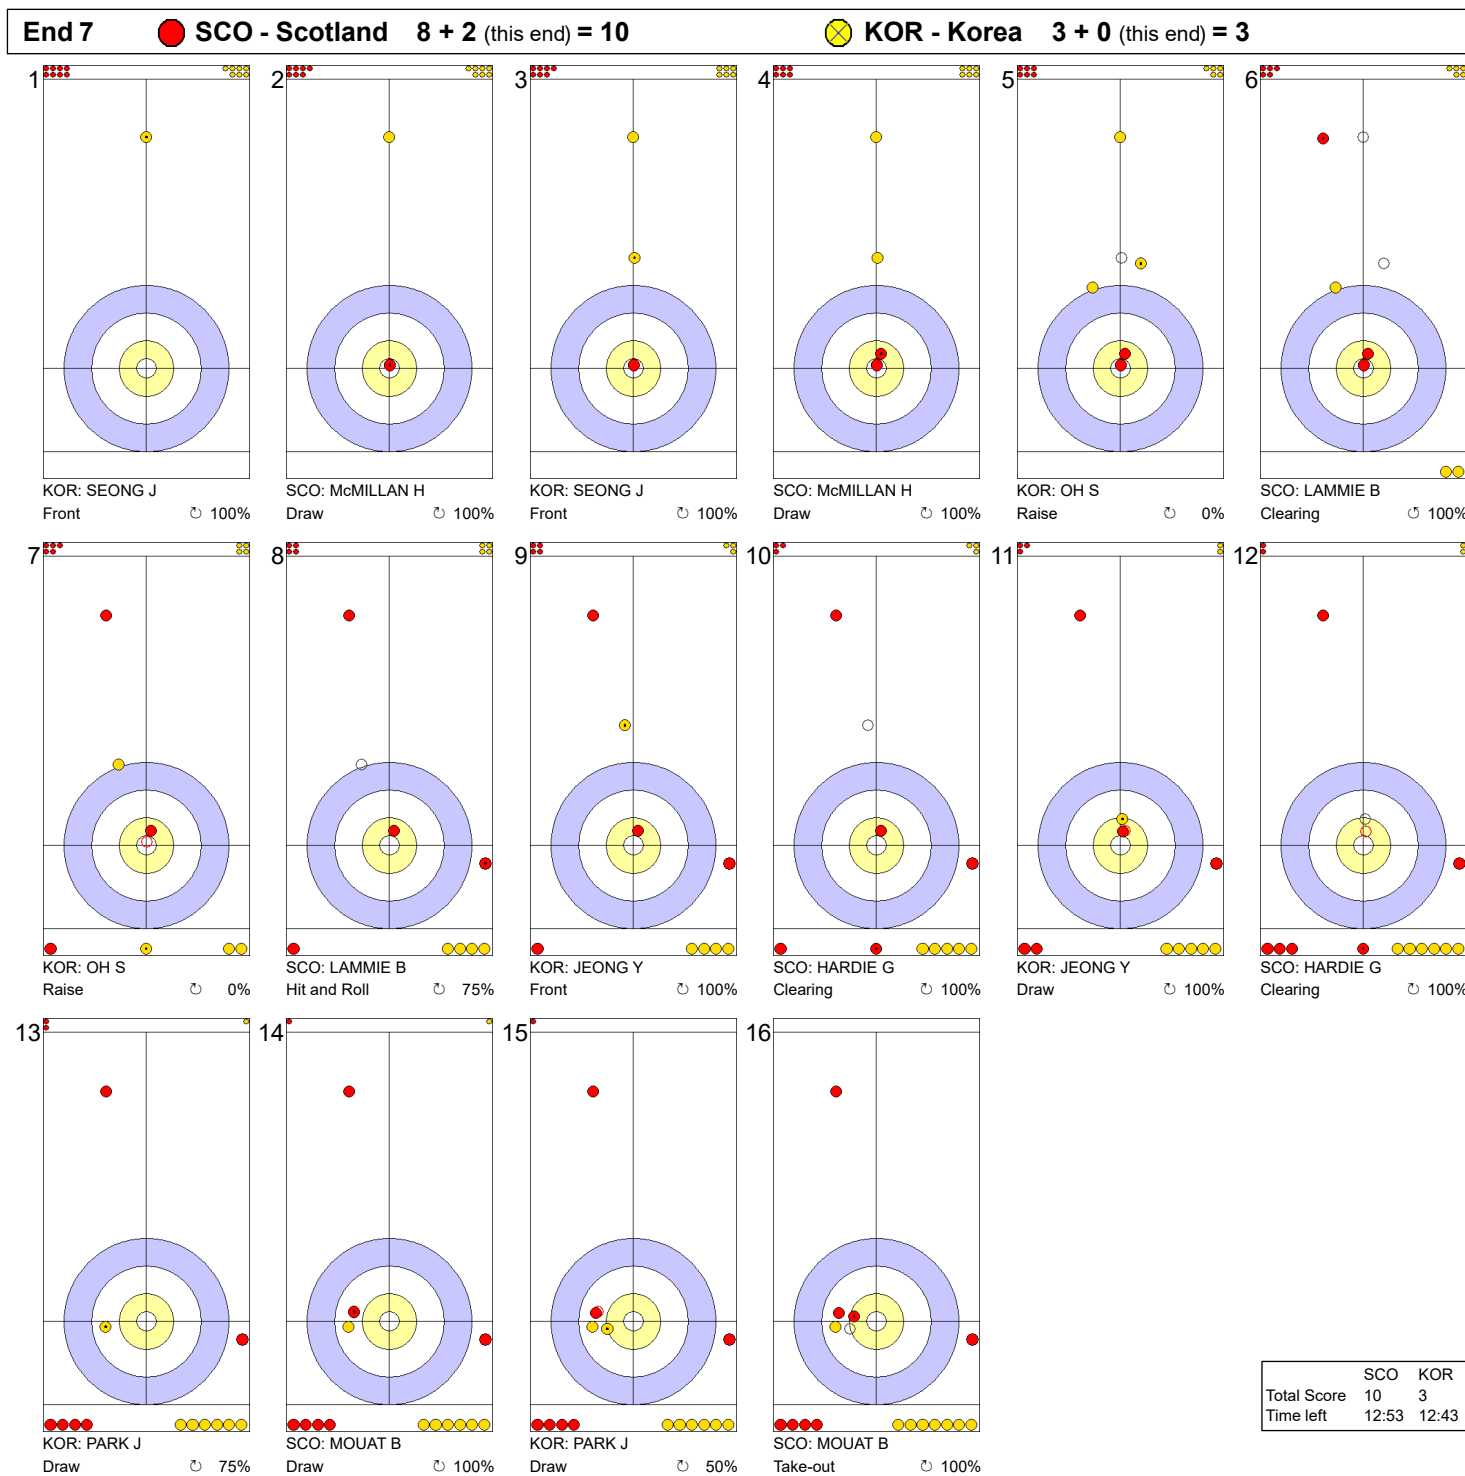

Game - Shot by Shot

Legend:
 ↻ Clockwise ↺ Counter-clockwise - Not considered

Game - Shot by Shot

Legend:
 ↻ Clockwise ↺ Counter-clockwise - Not considered

SAT 30 MAR 2024
Start Time 14:00

Round Robin Session 1 - Sheet A

Game - Shot by Shot

Legend:
 ↻ Clockwise ↺ Counter-clockwise - Not considered

SAT 30 MAR 2024
Start Time 14:00

Round Robin Session 1 - Sheet A

Game - Shot by Shot

Legend:
 ⌚ Clockwise ⌚ Counter-clockwise - Not considered

Game started from away end (hack issue)