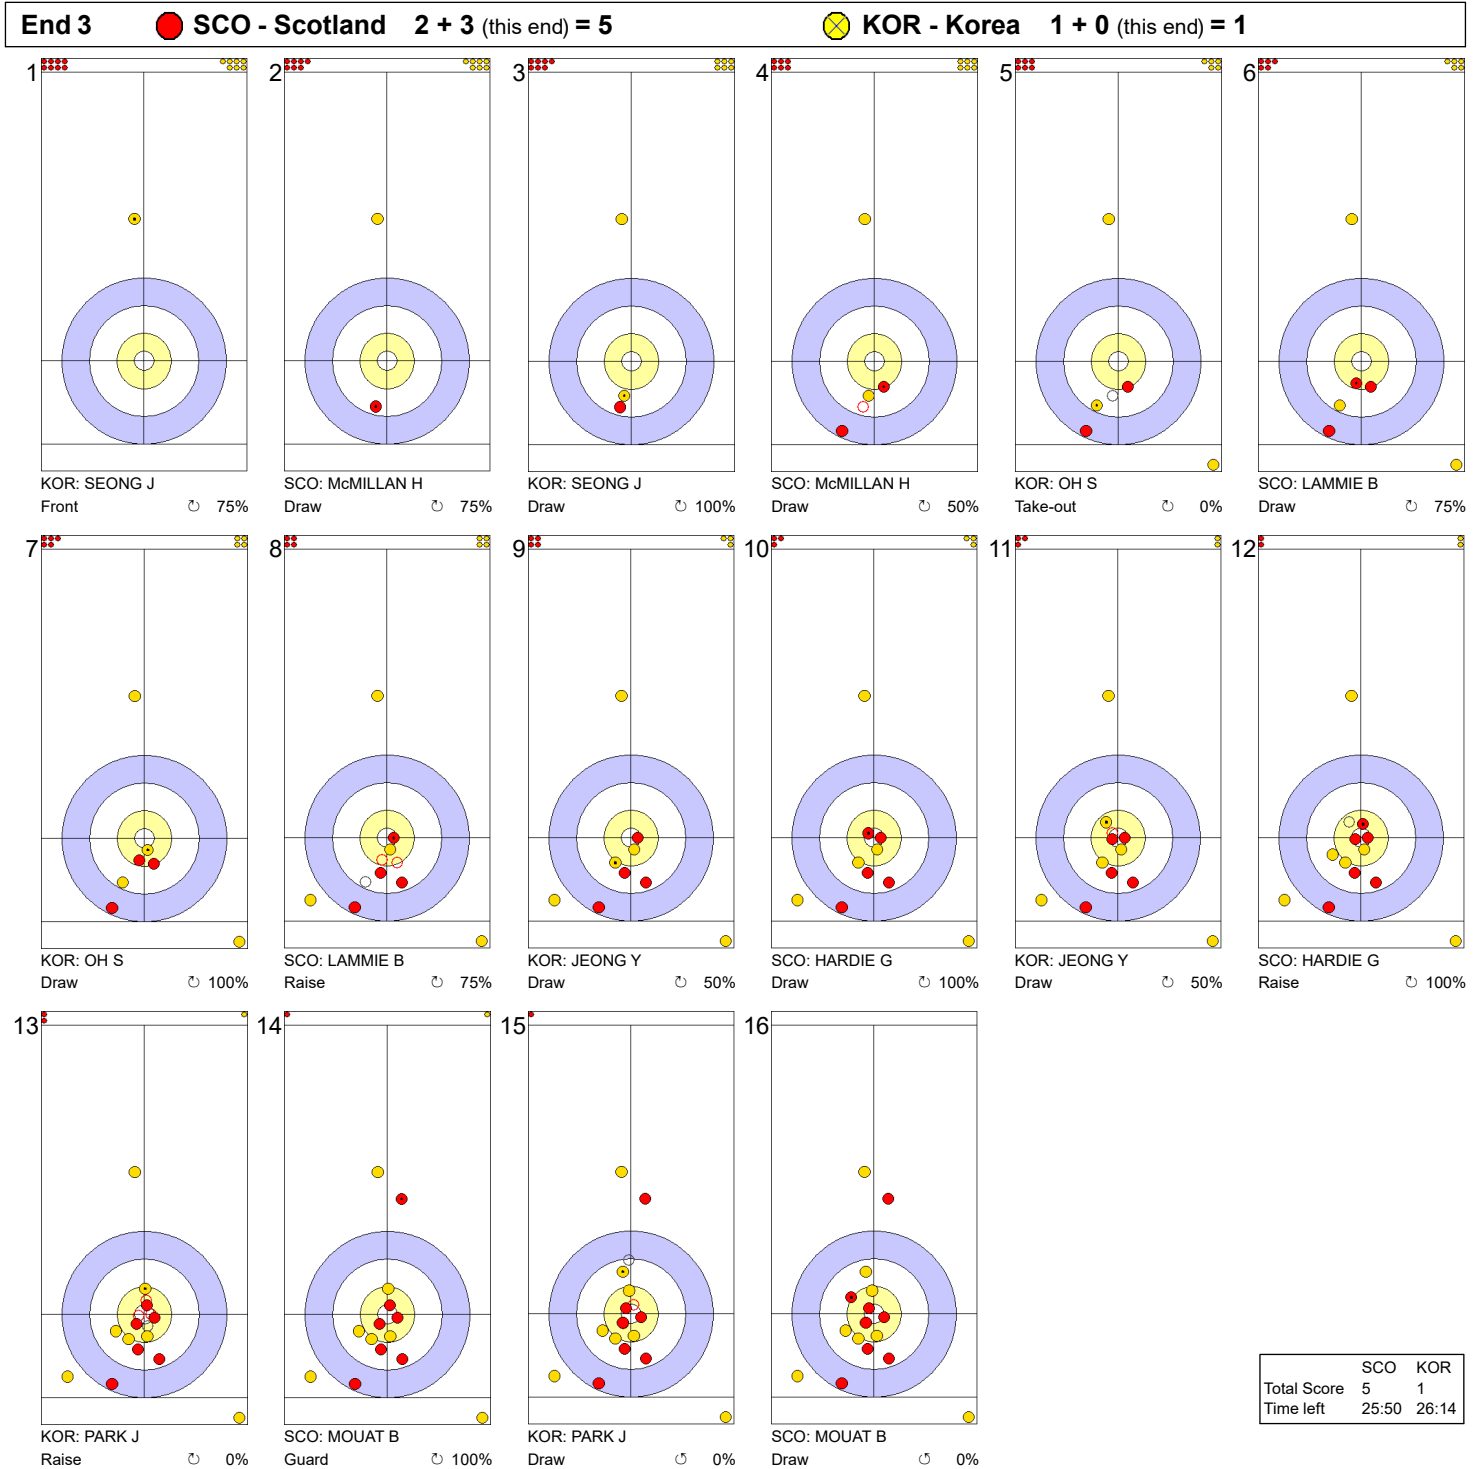

Game - Shot by Shot

Legend:
 ↻ Clockwise ↺ Counter-clockwise - Not considered

Game - Shot by Shot

Legend:
 ↻ Clockwise ↺ Counter-clockwise - Not considered

SAT 30 MAR 2024
Start Time 14:00

Round Robin Session 1 - Sheet A

Game - Shot by Shot

Legend:
 ↻ Clockwise ↺ Counter-clockwise - Not considered

SAT 30 MAR 2024
Start Time 14:00

Round Robin Session 1 - Sheet A

Game - Shot by Shot

Legend:
 ⌚ Clockwise ⌚ Counter-clockwise - Not considered

Game started from away end (hack issue)