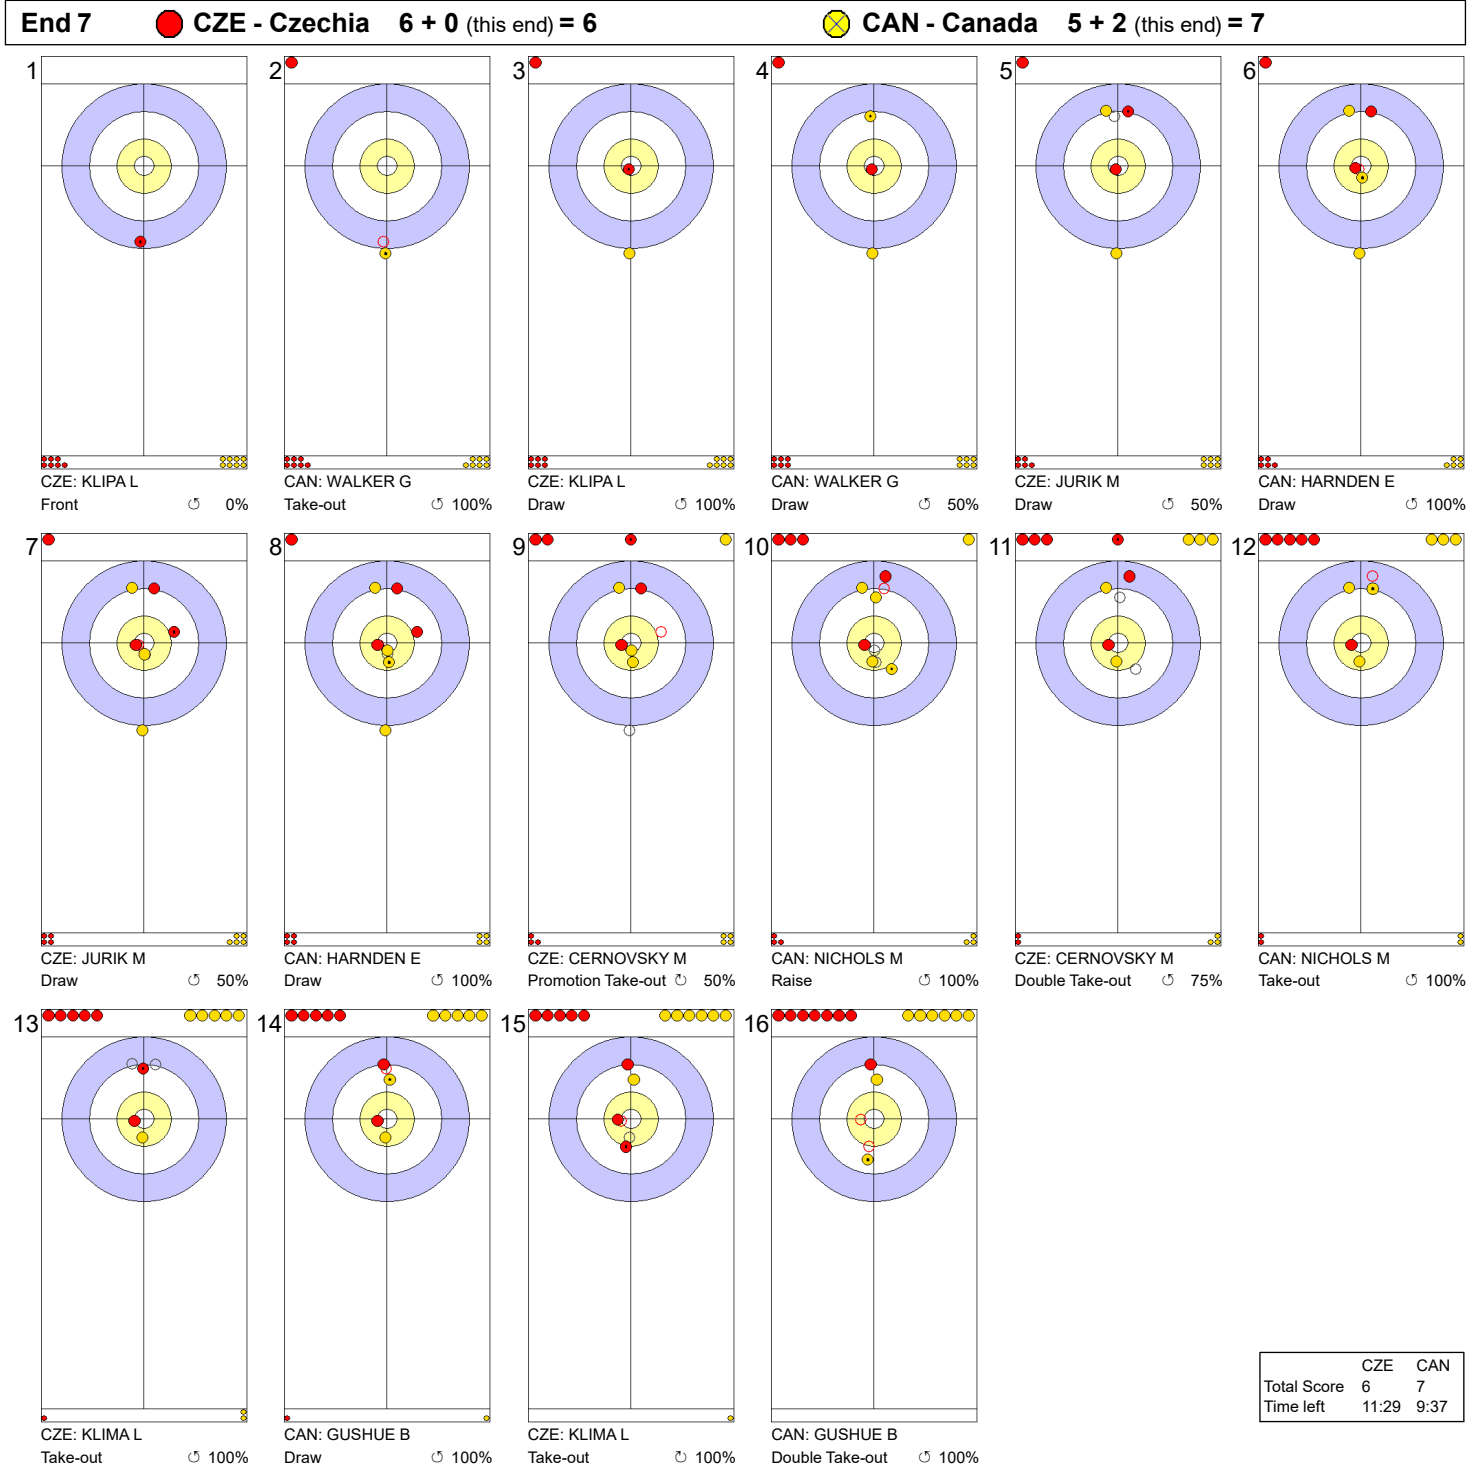

Game - Shot by Shot

Legend:
 ↻ Clockwise ↺ Counter-clockwise - Not considered

Game - Shot by Shot

Legend:
 ↻ Clockwise ↺ Counter-clockwise - Not considered

Game - Shot by Shot

Legend:
 ↻ Clockwise ↺ Counter-clockwise - Not considered

Game - Shot by Shot

Legend:
 Clockwise
 Counter-clockwise
 - Not considered

Game - Shot by Shot

Legend:
 ↻ Clockwise ↺ Counter-clockwise - Not considered

Game - Shot by Shot

Legend:
 ↻ Clockwise ↺ Counter-clockwise - Not considered

Game - Shot by Shot

Legend:
 ↻ Clockwise ↺ Counter-clockwise - Not considered