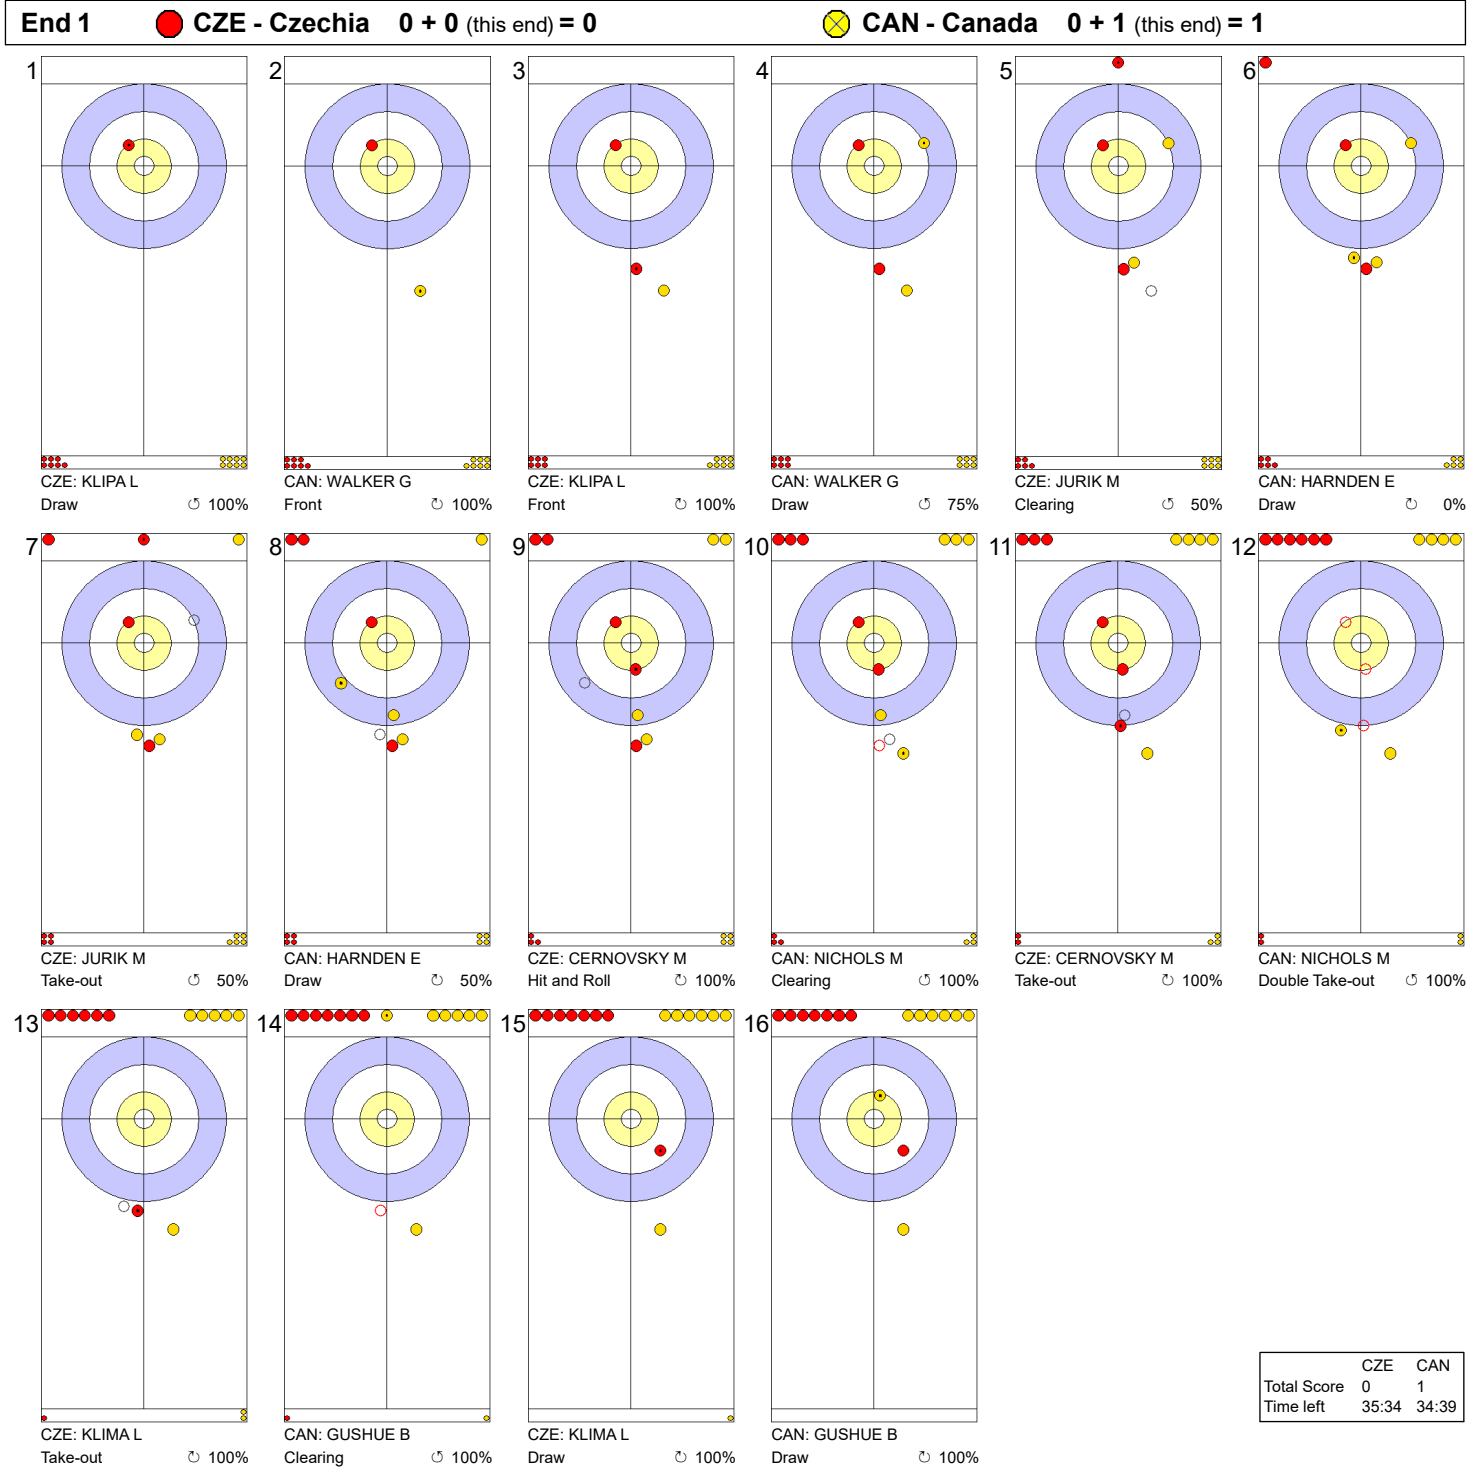

Game - Shot by Shot

Legend:
 ↻ Clockwise ↺ Counter-clockwise - Not considered

Game - Shot by Shot

Legend:
 ↻ Clockwise ↺ Counter-clockwise - Not considered

Game - Shot by Shot

Legend:
 ↻ Clockwise ↺ Counter-clockwise - Not considered

Game - Shot by Shot

Legend:
 Clockwise
 Counter-clockwise
 - Not considered

Game - Shot by Shot

Legend:
 ↻ Clockwise ↺ Counter-clockwise - Not considered

Game - Shot by Shot

Legend:
 ↻ Clockwise ↺ Counter-clockwise - Not considered

Game - Shot by Shot

Legend:
 ↻ Clockwise ↺ Counter-clockwise - Not considered