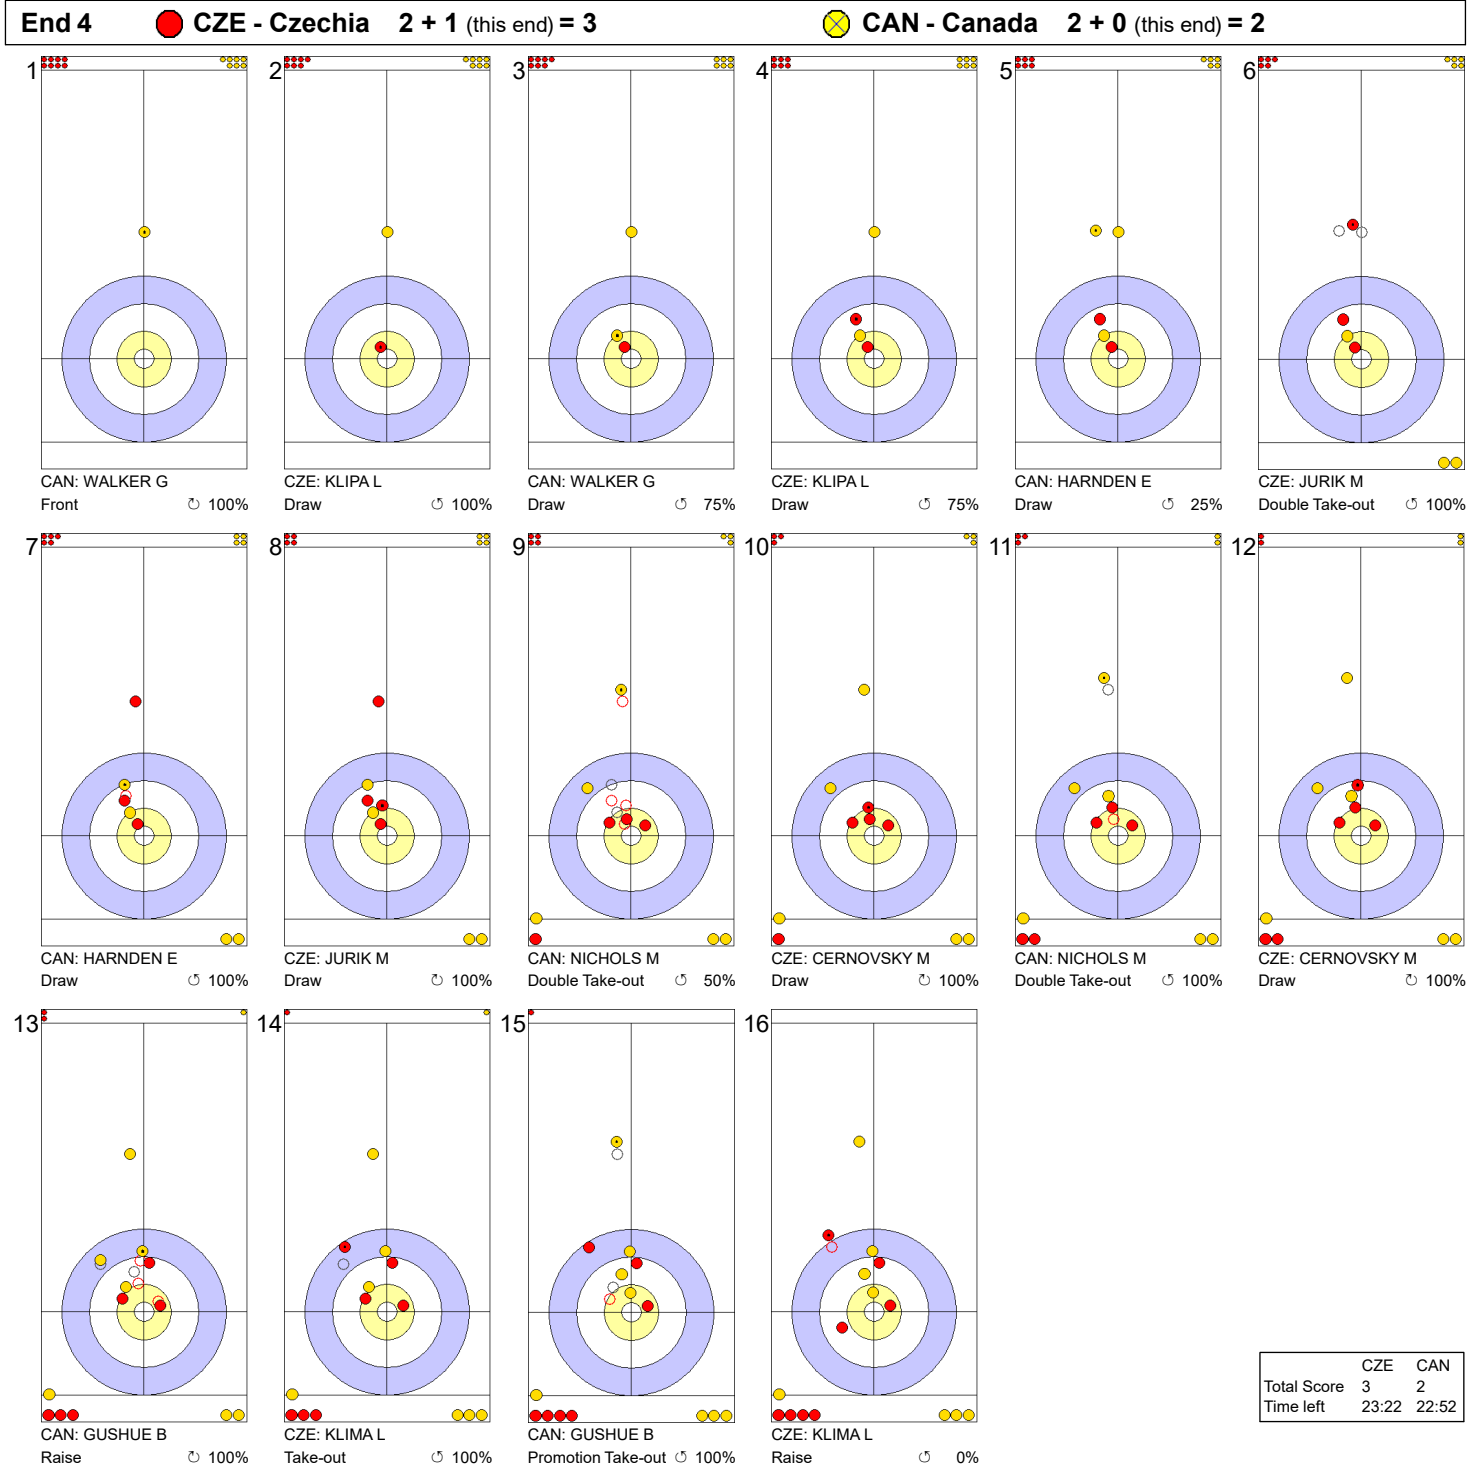

Game - Shot by Shot

Legend:
 ↻ Clockwise ↺ Counter-clockwise - Not considered

Game - Shot by Shot

Legend:
 ↻ Clockwise ↺ Counter-clockwise - Not considered

Game - Shot by Shot

Legend:
 ↻ Clockwise ↺ Counter-clockwise - Not considered

Game - Shot by Shot

Legend:
 Clockwise
 Counter-clockwise
 - Not considered

Game - Shot by Shot

Legend:
 ↻ Clockwise ↺ Counter-clockwise - Not considered

Game - Shot by Shot

Legend:
 ↻ Clockwise ↺ Counter-clockwise - Not considered

Game - Shot by Shot

Legend:
 ↻ Clockwise ↺ Counter-clockwise - Not considered