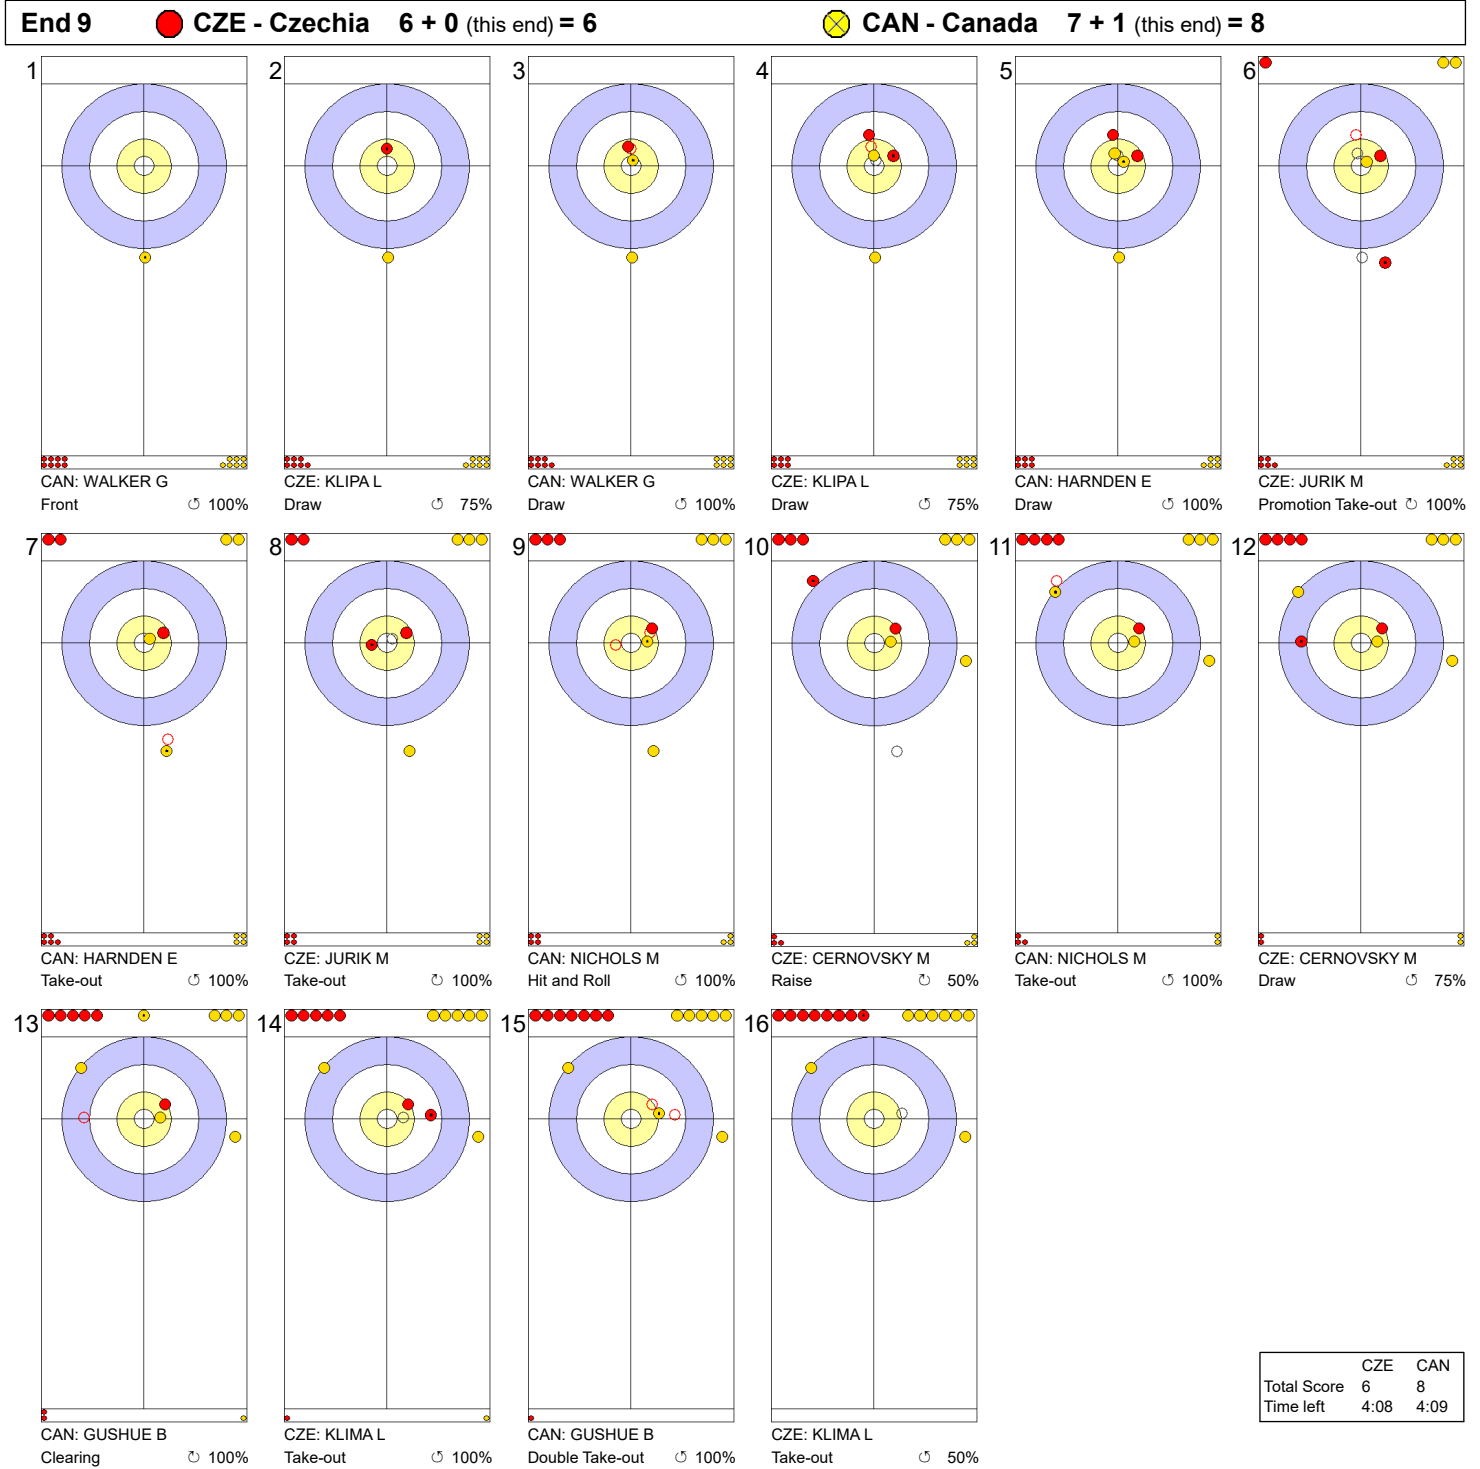

Game - Shot by Shot

Legend:
 ↻ Clockwise ↺ Counter-clockwise - Not considered

Game - Shot by Shot

Legend:
 ↻ Clockwise ↺ Counter-clockwise - Not considered

Game - Shot by Shot

Legend:
 ↻ Clockwise ↺ Counter-clockwise - Not considered

Game - Shot by Shot

Legend:
 Clockwise
 Counter-clockwise
 - Not considered

Game - Shot by Shot

Legend:
 ↻ Clockwise ↺ Counter-clockwise - Not considered

Game - Shot by Shot

Legend:
 ↻ Clockwise ↺ Counter-clockwise - Not considered

Game - Shot by Shot

Legend:
 ↻ Clockwise ↺ Counter-clockwise - Not considered