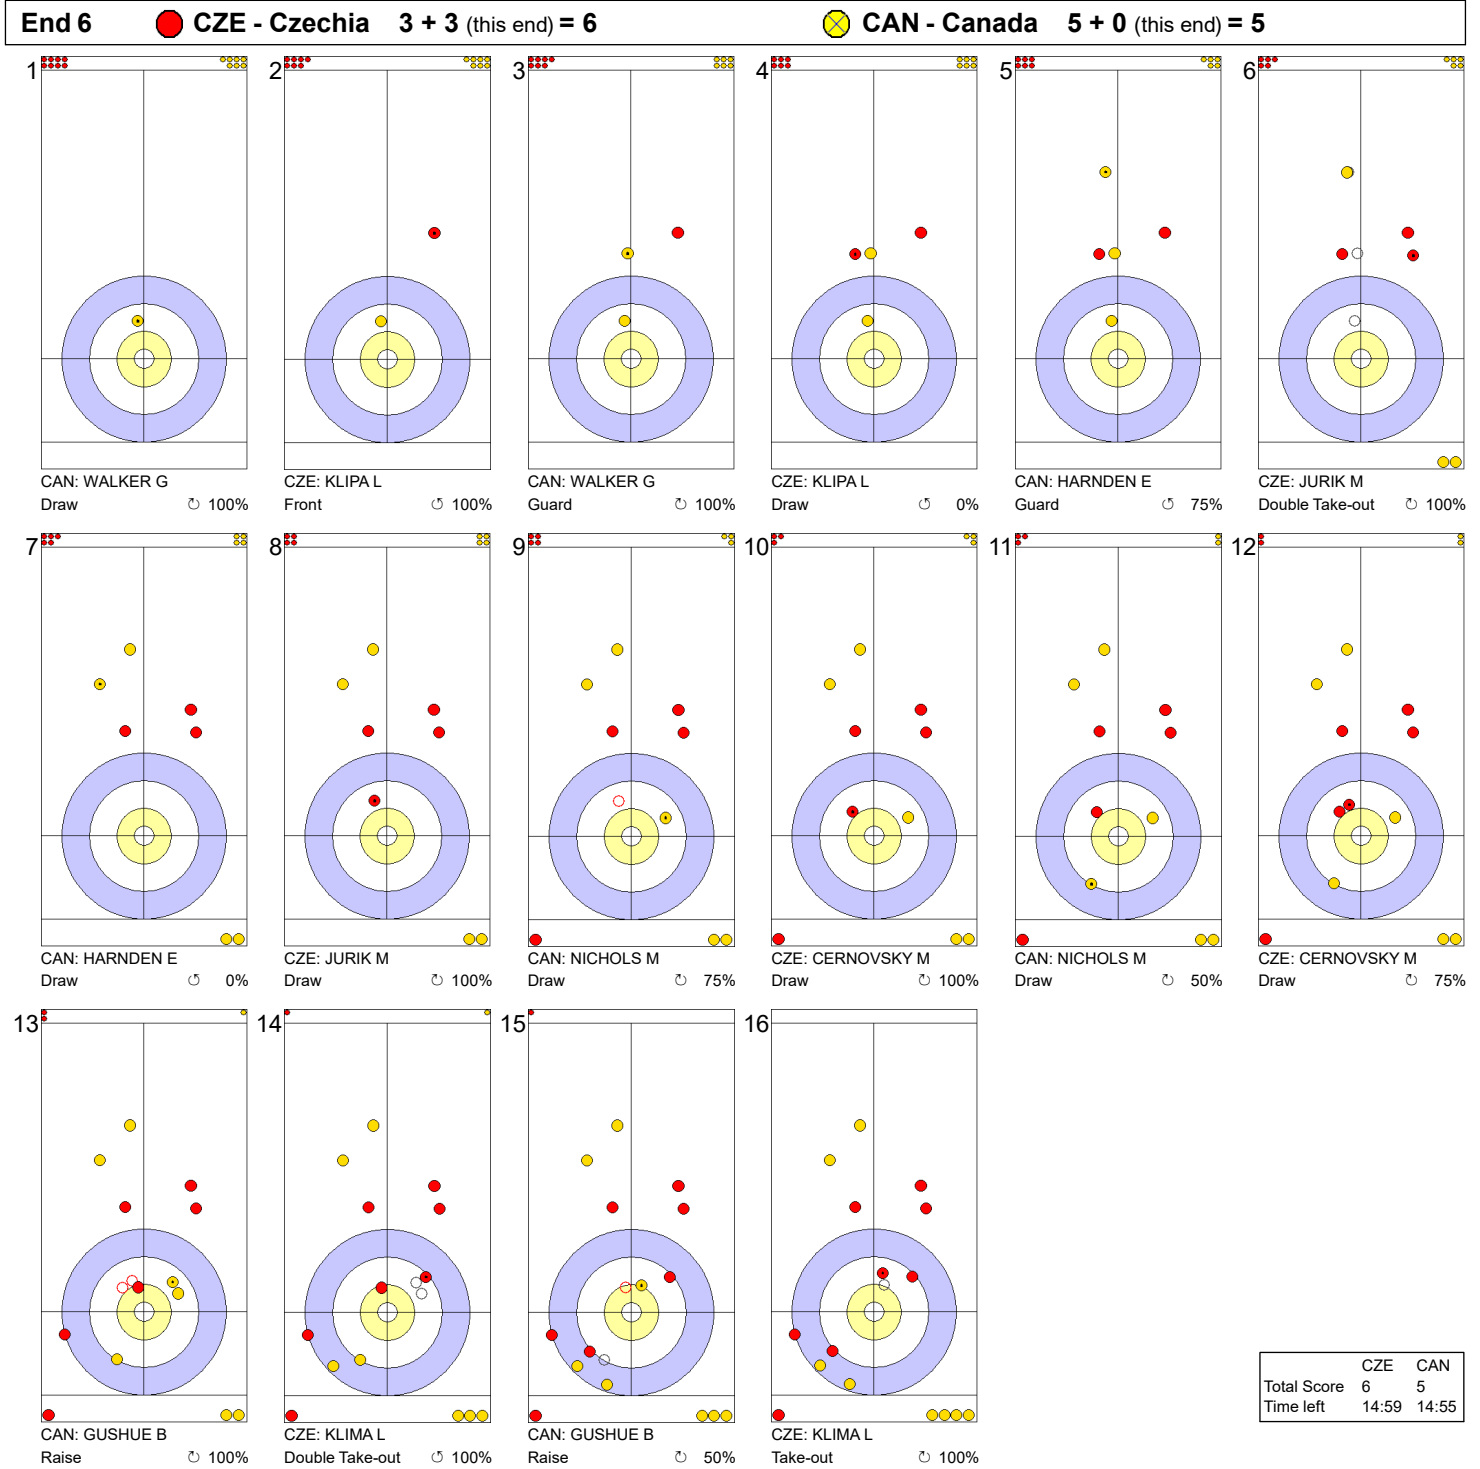

Game - Shot by Shot

Legend:
 ↻ Clockwise ↺ Counter-clockwise - Not considered

Game - Shot by Shot

Legend:
 ↻ Clockwise ↺ Counter-clockwise - Not considered

Game - Shot by Shot

Legend:
 ↻ Clockwise ↺ Counter-clockwise - Not considered

Game - Shot by Shot

Legend:
 Clockwise
 Counter-clockwise
 - Not considered

Game - Shot by Shot

Legend:
 ↻ Clockwise ↺ Counter-clockwise - Not considered

Game - Shot by Shot

Legend:
 ↻ Clockwise ↺ Counter-clockwise - Not considered

Game - Shot by Shot

Legend:
 ↻ Clockwise ↺ Counter-clockwise - Not considered