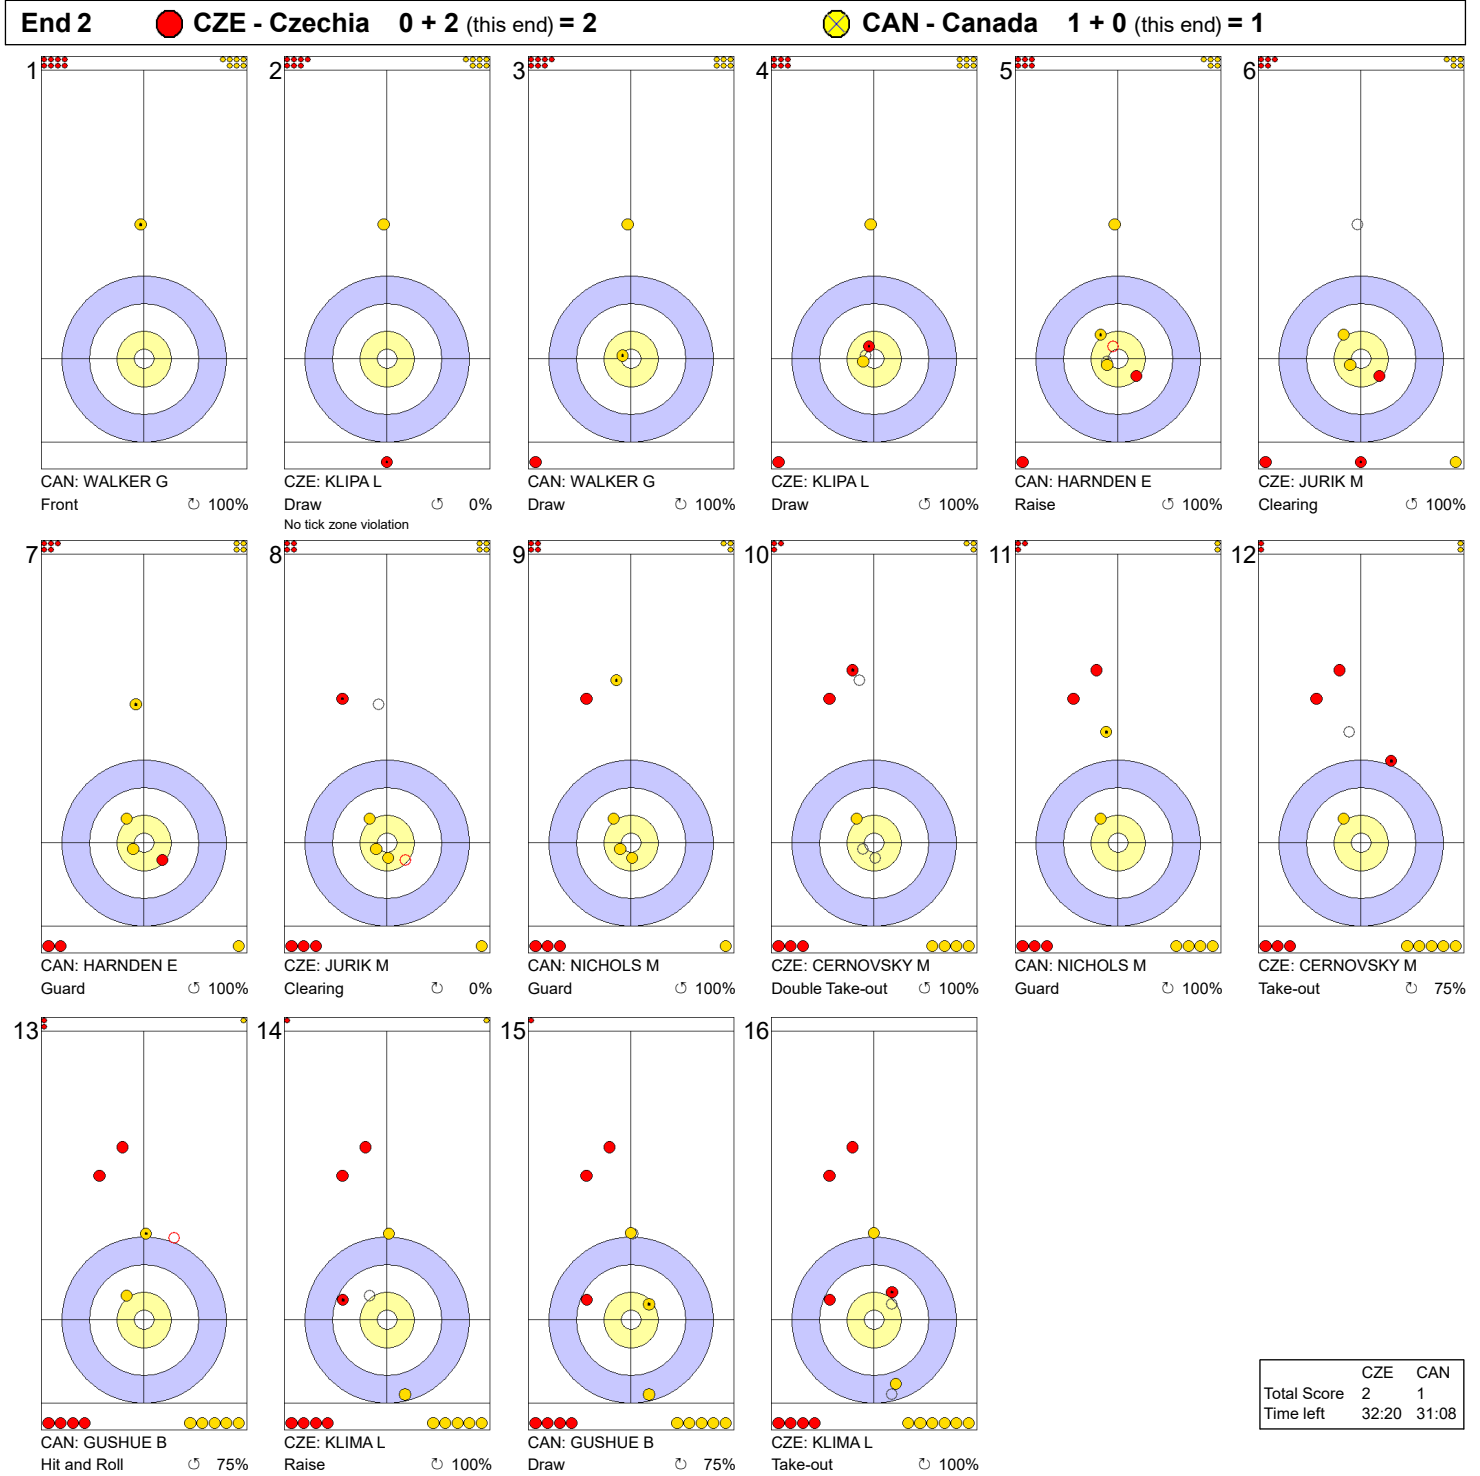

Game - Shot by Shot

Legend:
 ↻ Clockwise ↺ Counter-clockwise - Not considered

Game - Shot by Shot

Legend:
 ↻ Clockwise ↺ Counter-clockwise - Not considered

Game - Shot by Shot

Legend:
 ↻ Clockwise ↺ Counter-clockwise - Not considered

Game - Shot by Shot

Legend:
 Clockwise
 Counter-clockwise
 - Not considered

Game - Shot by Shot

Legend:
 ↻ Clockwise ↺ Counter-clockwise - Not considered

Game - Shot by Shot

Legend:
 ↻ Clockwise ↺ Counter-clockwise - Not considered

Game - Shot by Shot

Legend:
 ↻ Clockwise ↺ Counter-clockwise - Not considered