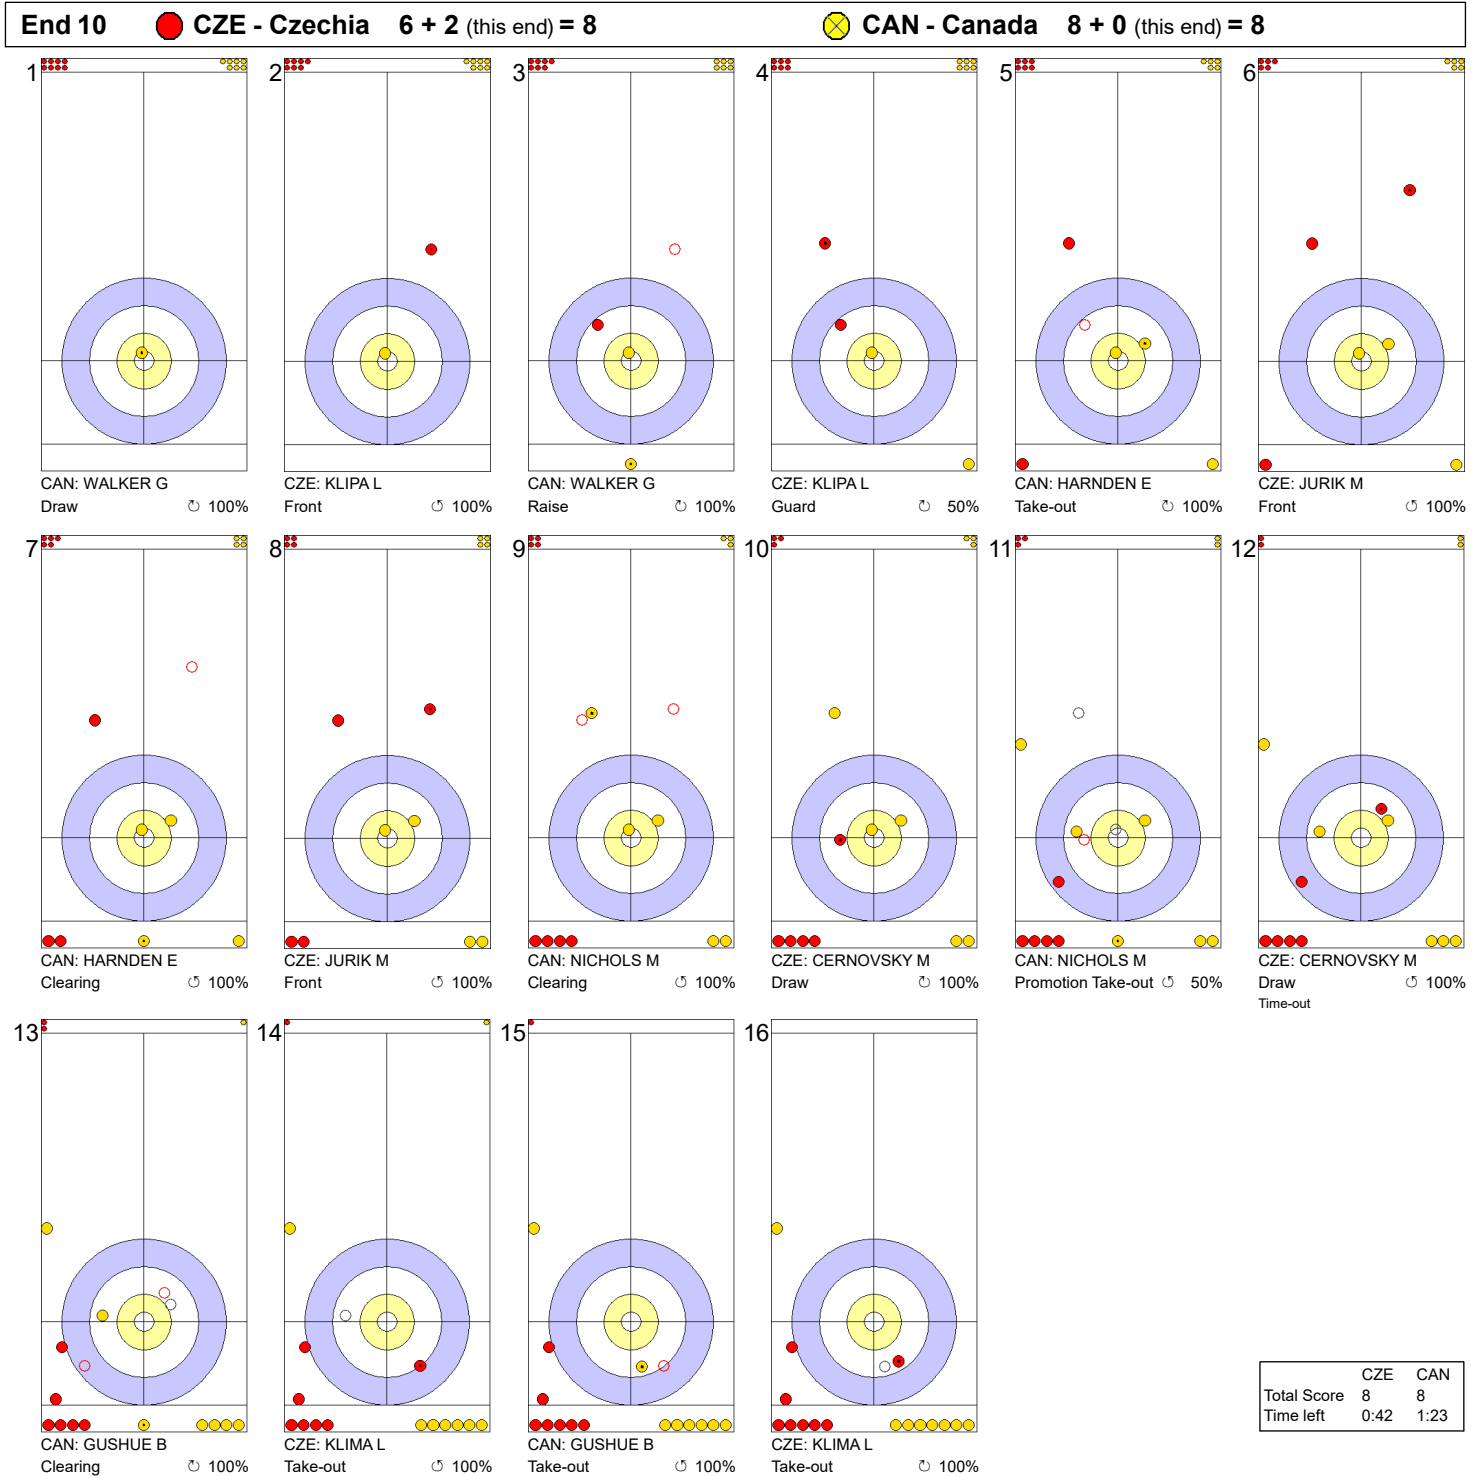

Game - Shot by Shot

Legend:
 ↻ Clockwise ↺ Counter-clockwise - Not considered

Game - Shot by Shot

Legend:
 ↻ Clockwise ↺ Counter-clockwise - Not considered

Game - Shot by Shot

Legend:
 ↻ Clockwise ↺ Counter-clockwise - Not considered

Game - Shot by Shot

Legend:
 Clockwise
 Counter-clockwise
 - Not considered

Game - Shot by Shot

Legend:
 ↻ Clockwise ↺ Counter-clockwise - Not considered

Game - Shot by Shot

Legend:
 ↻ Clockwise ↺ Counter-clockwise - Not considered

Game - Shot by Shot

Legend:
 ↻ Clockwise ↺ Counter-clockwise - Not considered