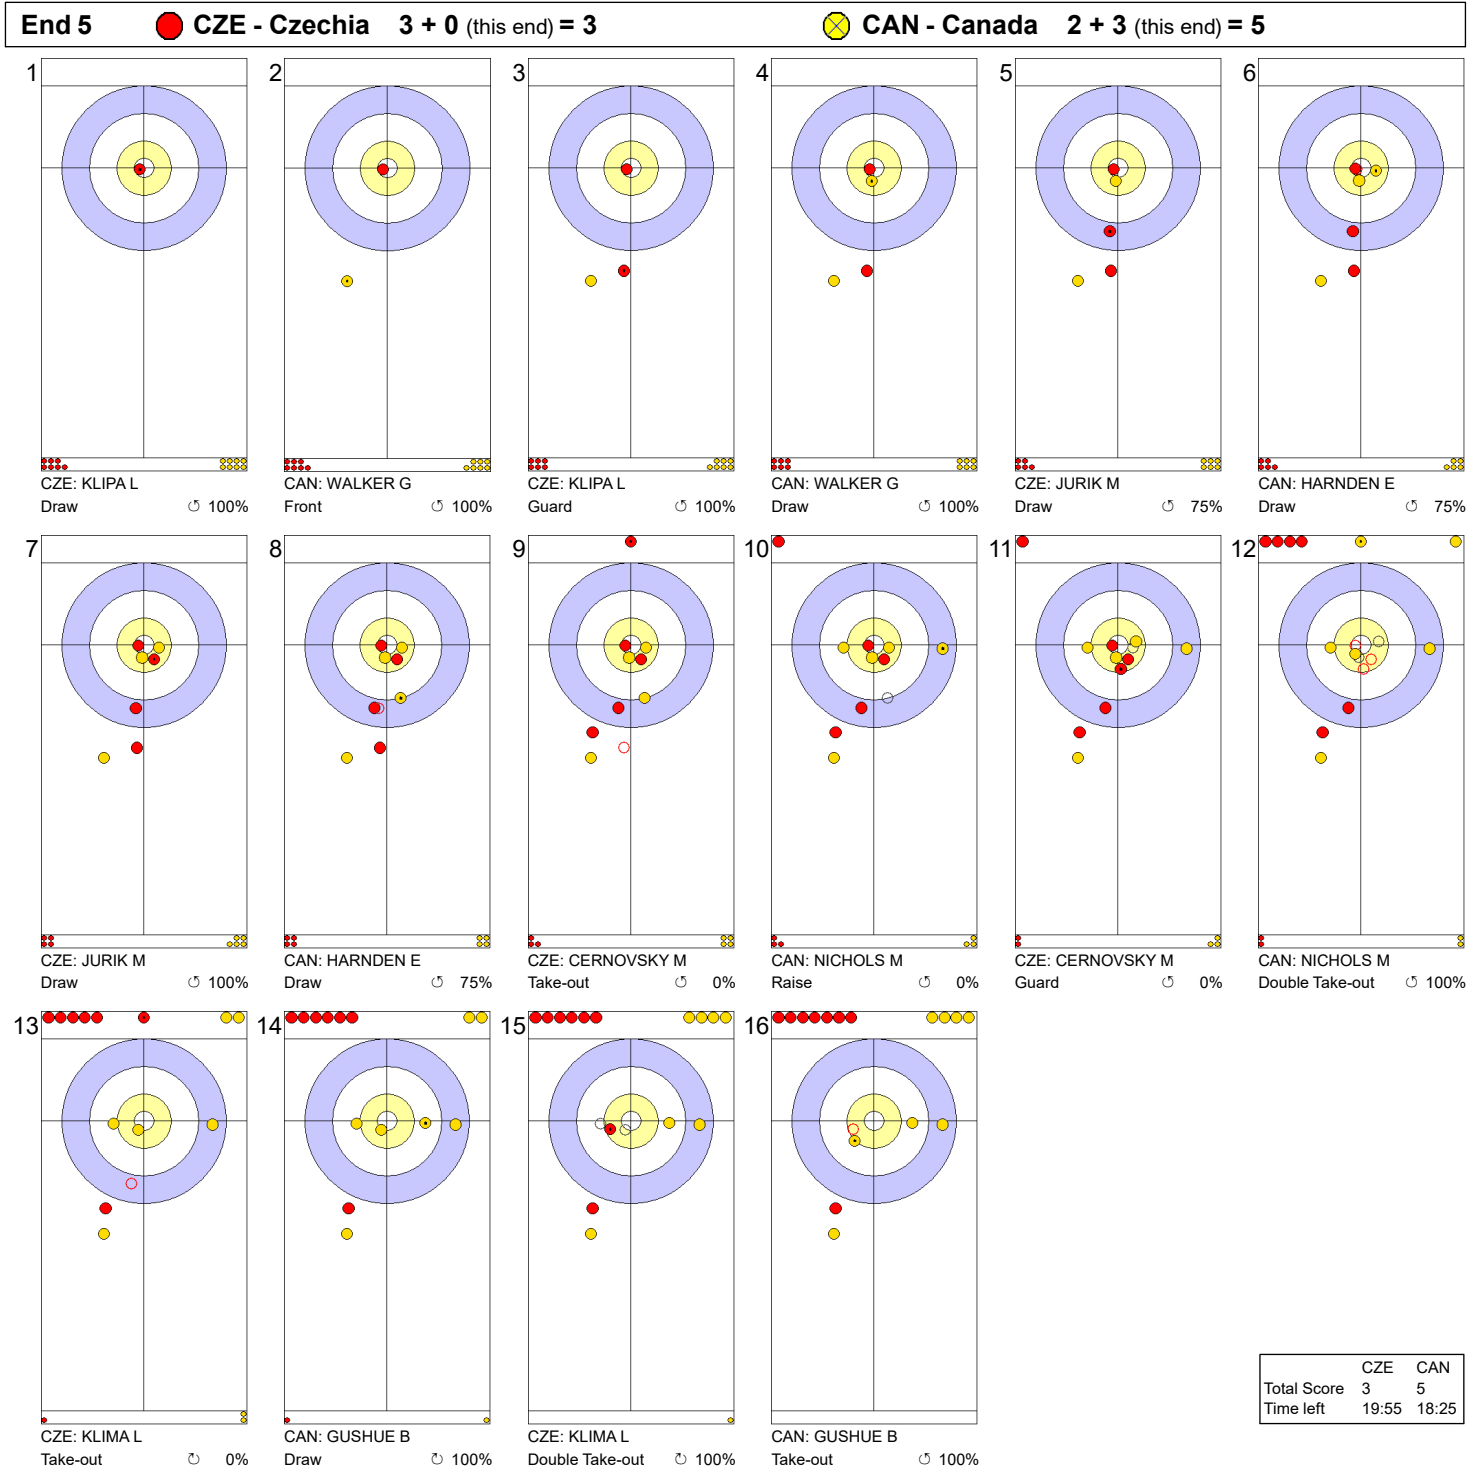

Game - Shot by Shot

Legend:
 ↻ Clockwise ↺ Counter-clockwise - Not considered

Game - Shot by Shot

Legend:
 ↻ Clockwise ↺ Counter-clockwise - Not considered

Game - Shot by Shot

Legend:
 ↻ Clockwise ↺ Counter-clockwise - Not considered

Game - Shot by Shot

Legend:
 Clockwise
 Counter-clockwise
 - Not considered

Game - Shot by Shot

Legend:
 ↻ Clockwise ↺ Counter-clockwise - Not considered

Game - Shot by Shot

Legend:
 ↻ Clockwise ↺ Counter-clockwise - Not considered

Game - Shot by Shot

Legend:
 ↻ Clockwise ↺ Counter-clockwise - Not considered