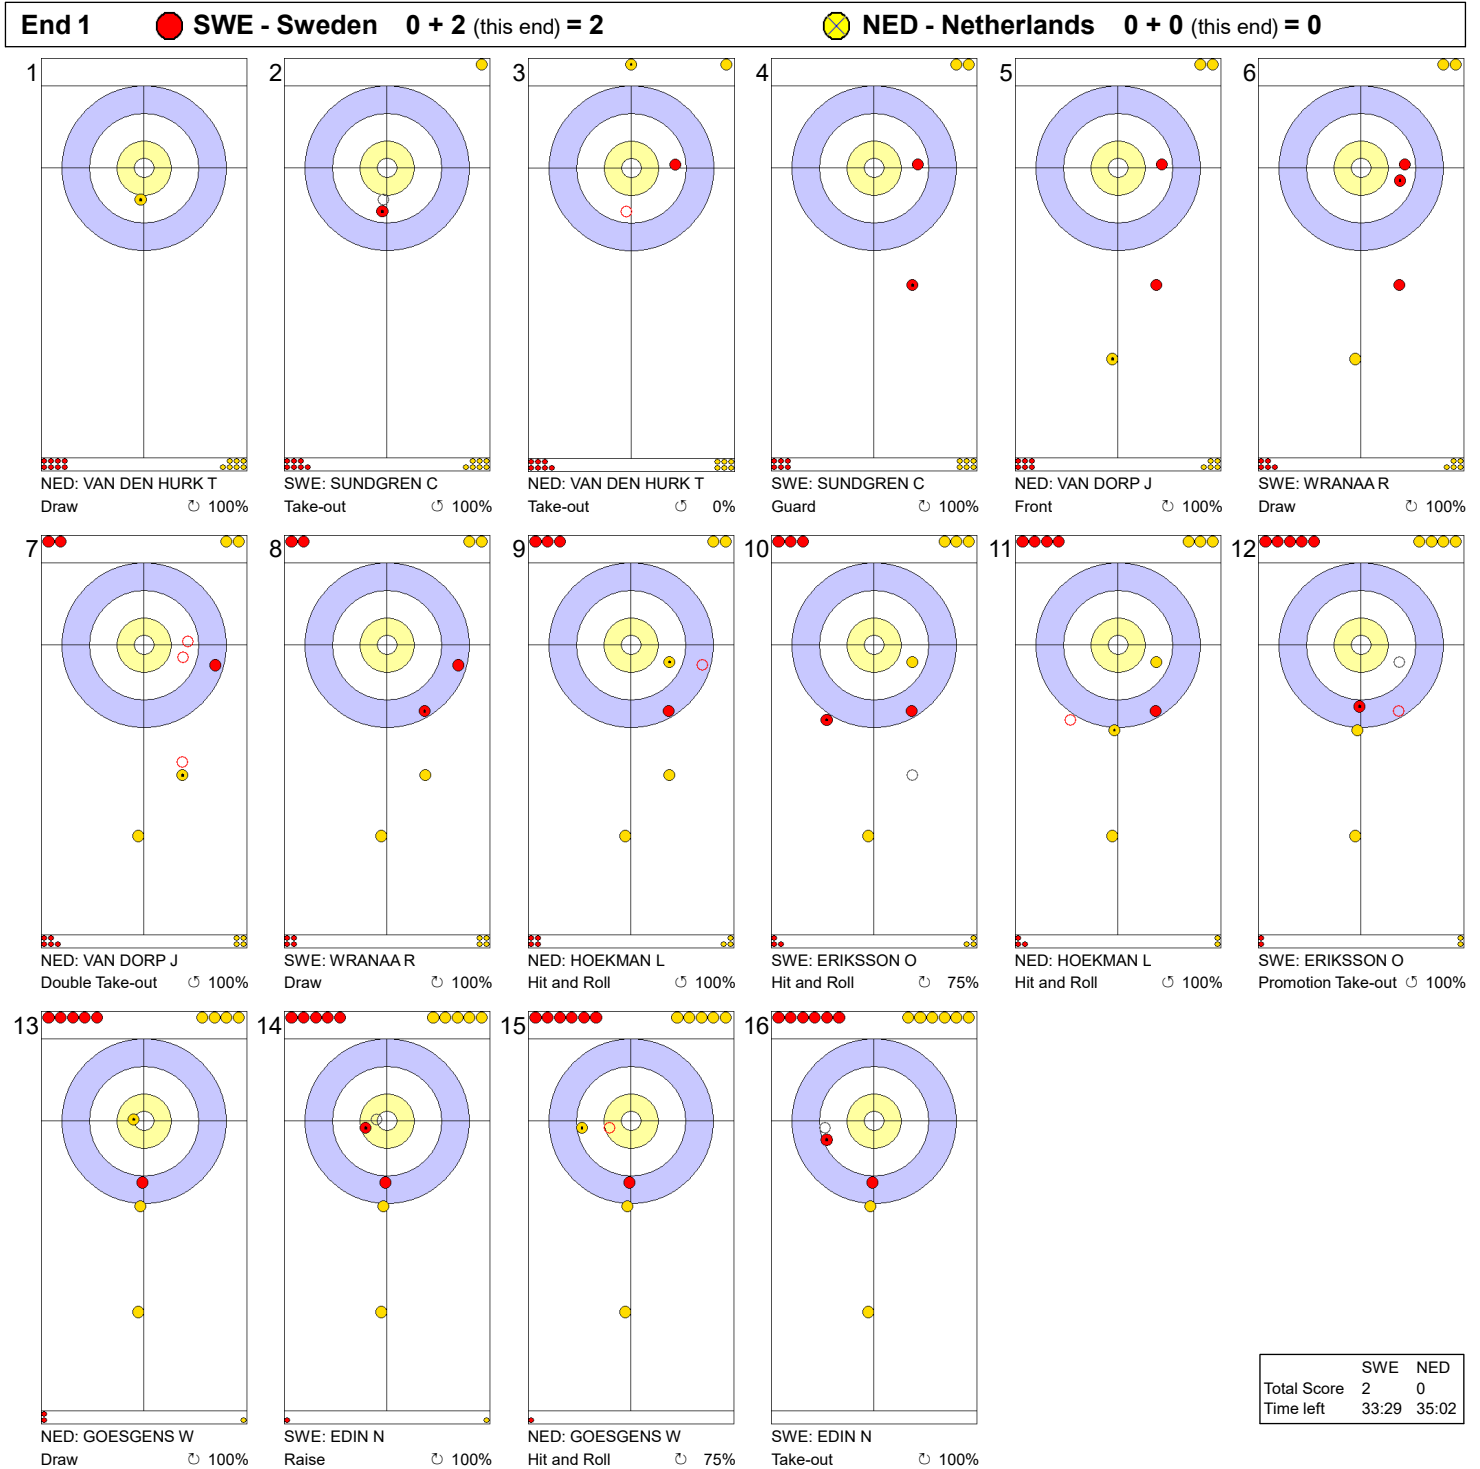

Game - Shot by Shot

Legend:
 ↻ Clockwise ↺ Counter-clockwise - Not considered

Game - Shot by Shot

Legend:
 ↻ Clockwise ↺ Counter-clockwise - Not considered

Game - Shot by Shot

Legend:
 ↻ Clockwise ↺ Counter-clockwise - Not considered

Game - Shot by Shot

Legend:
 ↻ Clockwise ↺ Counter-clockwise - Not considered