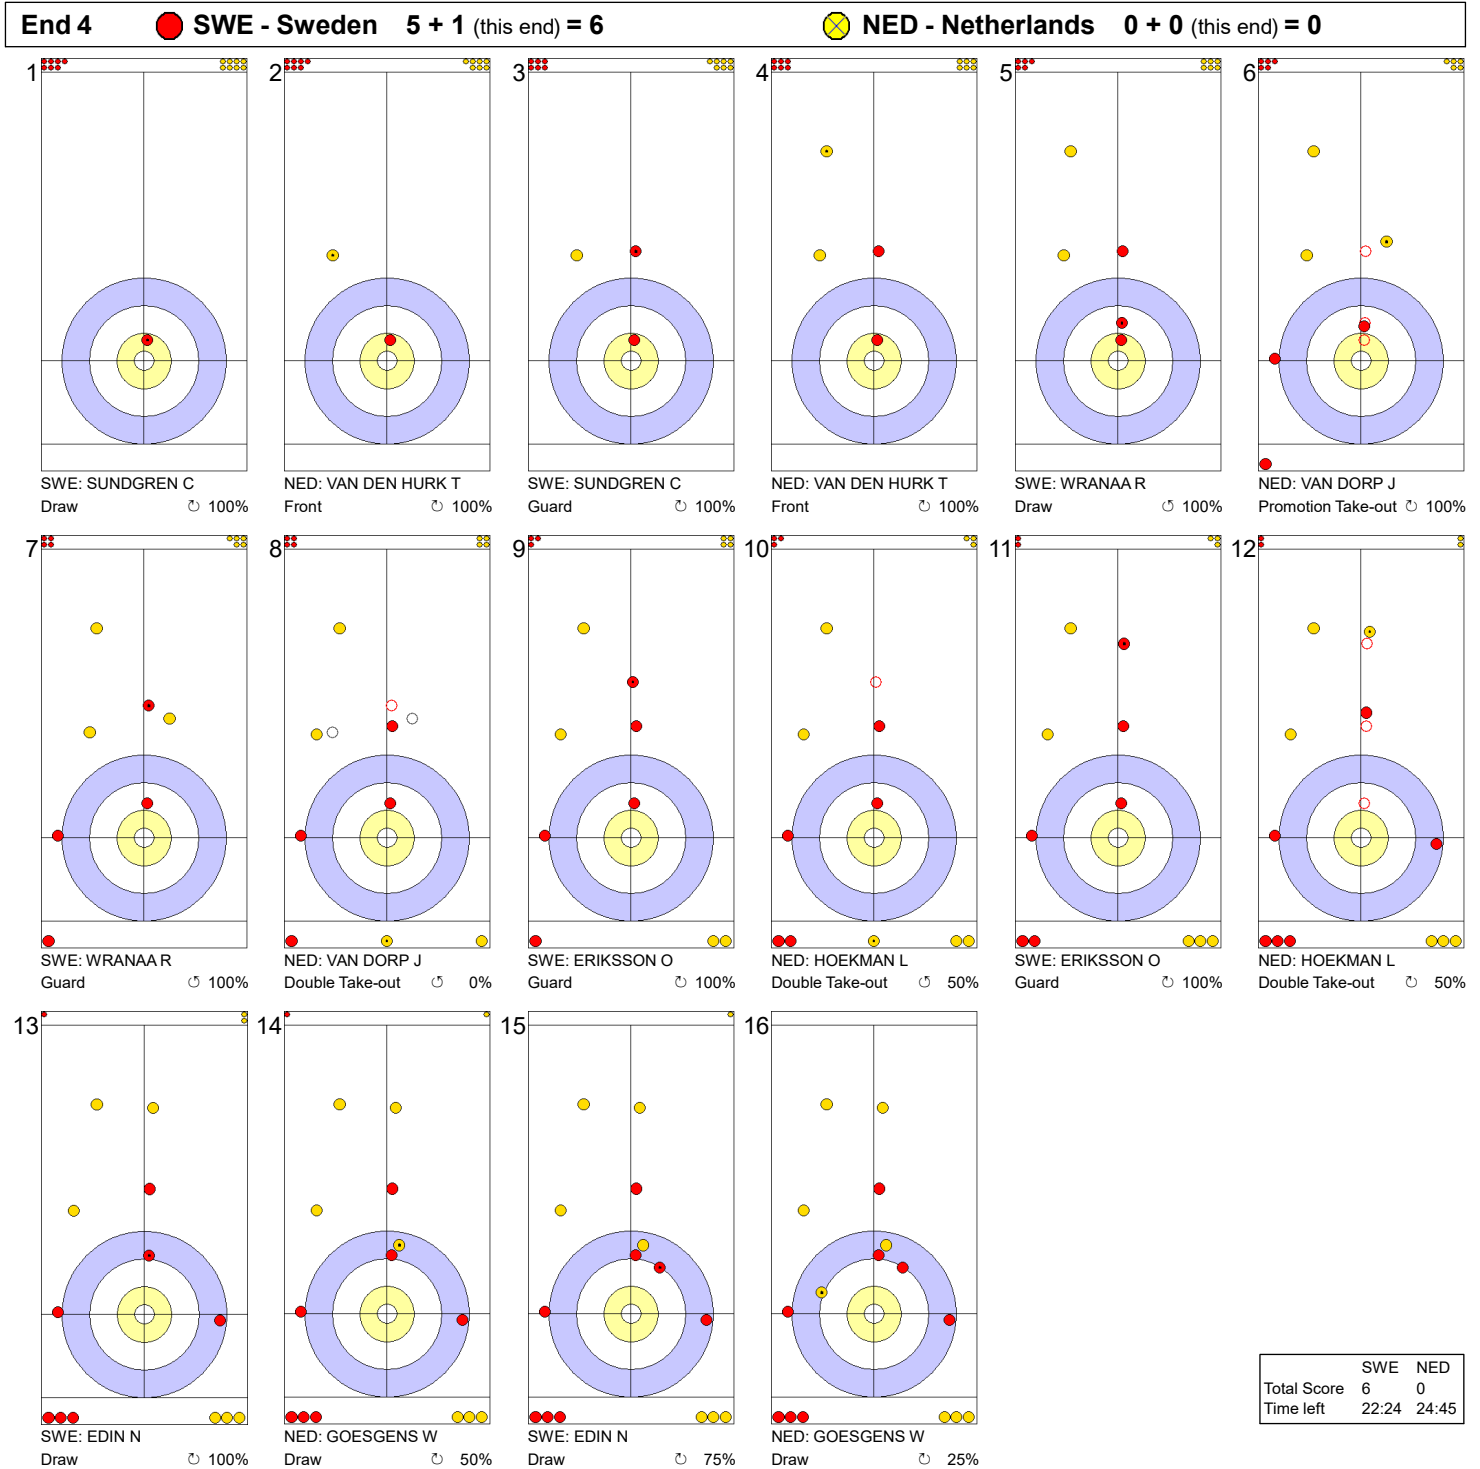

Game - Shot by Shot

Legend:
 ↻ Clockwise ↺ Counter-clockwise - Not considered

Game - Shot by Shot

Legend:
 ↻ Clockwise ↺ Counter-clockwise - Not considered

Game - Shot by Shot

Legend:
 ↻ Clockwise ↺ Counter-clockwise - Not considered

Game - Shot by Shot

Legend:
 ↻ Clockwise ↺ Counter-clockwise - Not considered