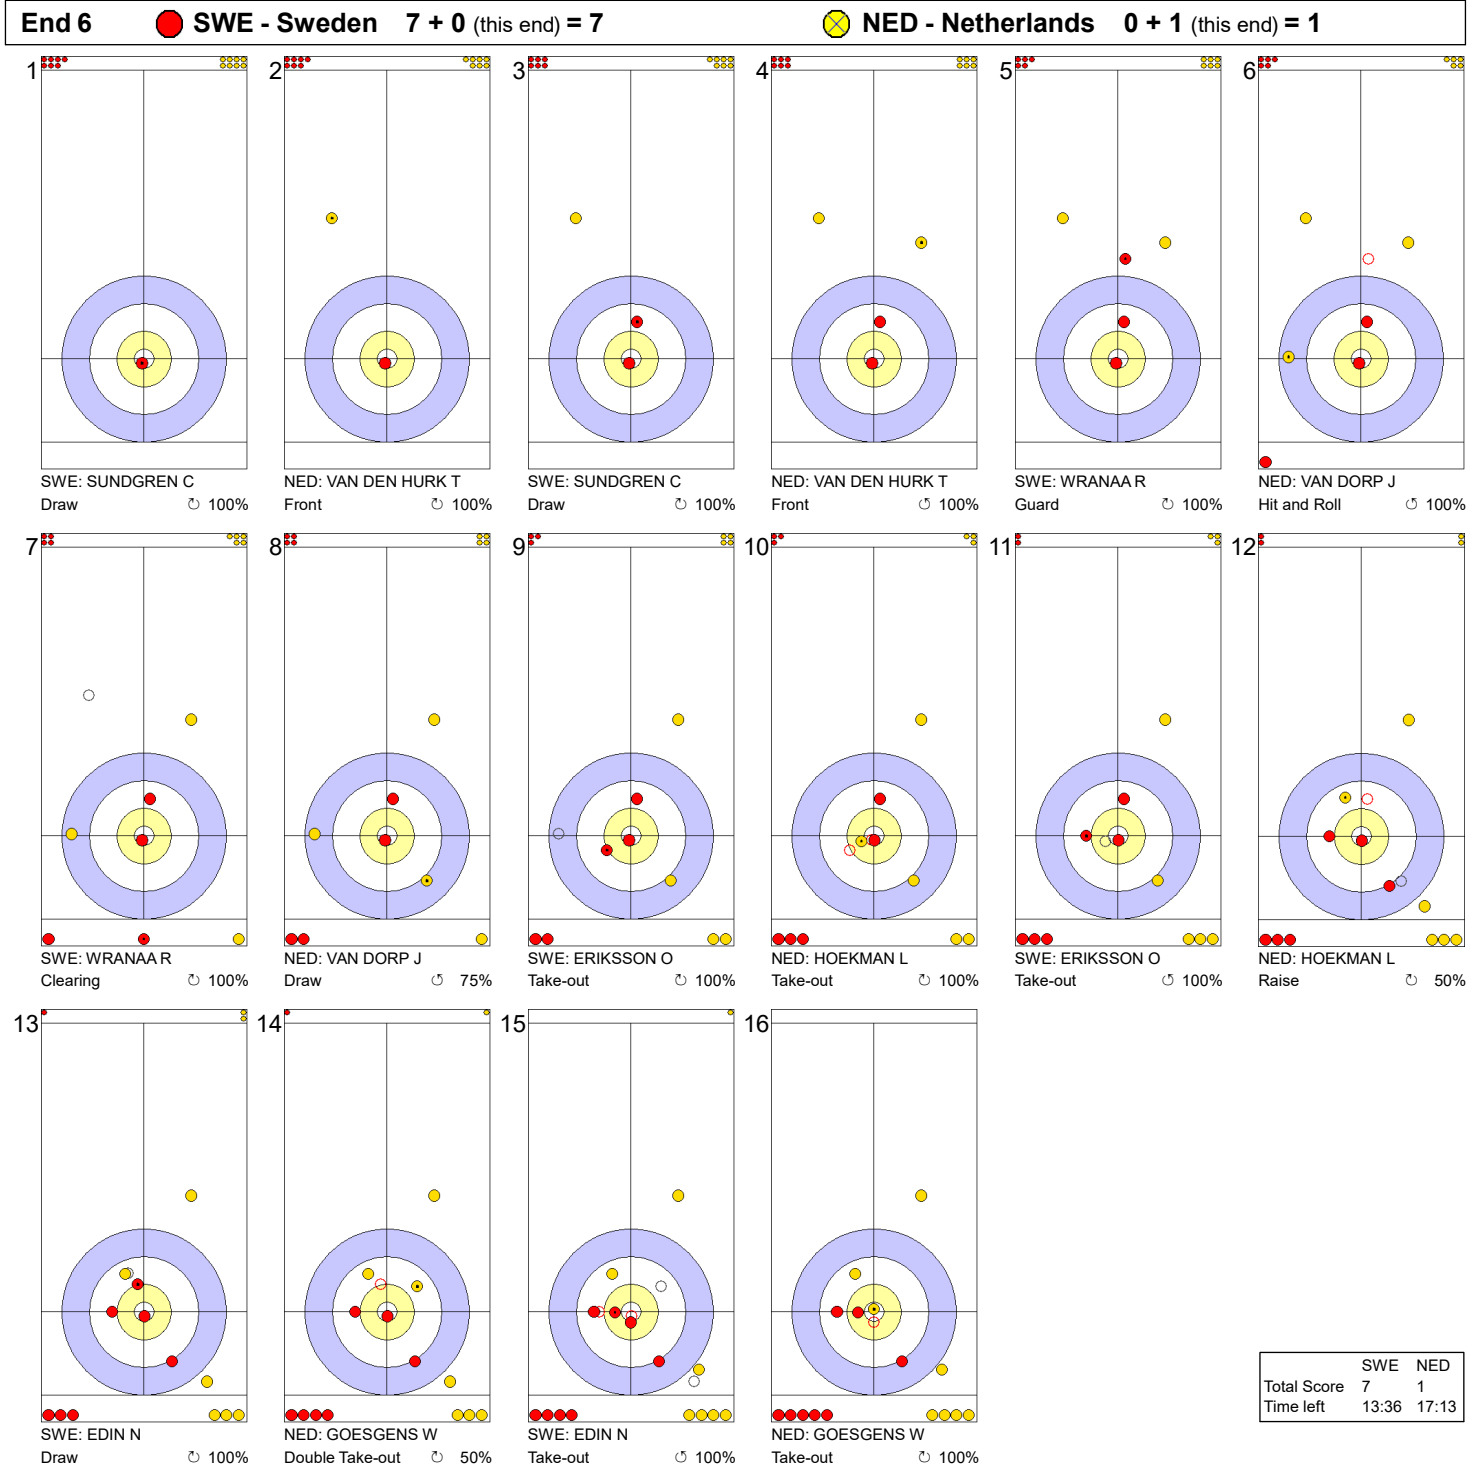

Game - Shot by Shot

Legend:
 ↻ Clockwise ↺ Counter-clockwise - Not considered

Game - Shot by Shot

Legend:
 ↻ Clockwise ↺ Counter-clockwise - Not considered

Game - Shot by Shot

Legend:
 ↻ Clockwise ↺ Counter-clockwise - Not considered

Game - Shot by Shot

Legend:
 ↻ Clockwise ↺ Counter-clockwise - Not considered