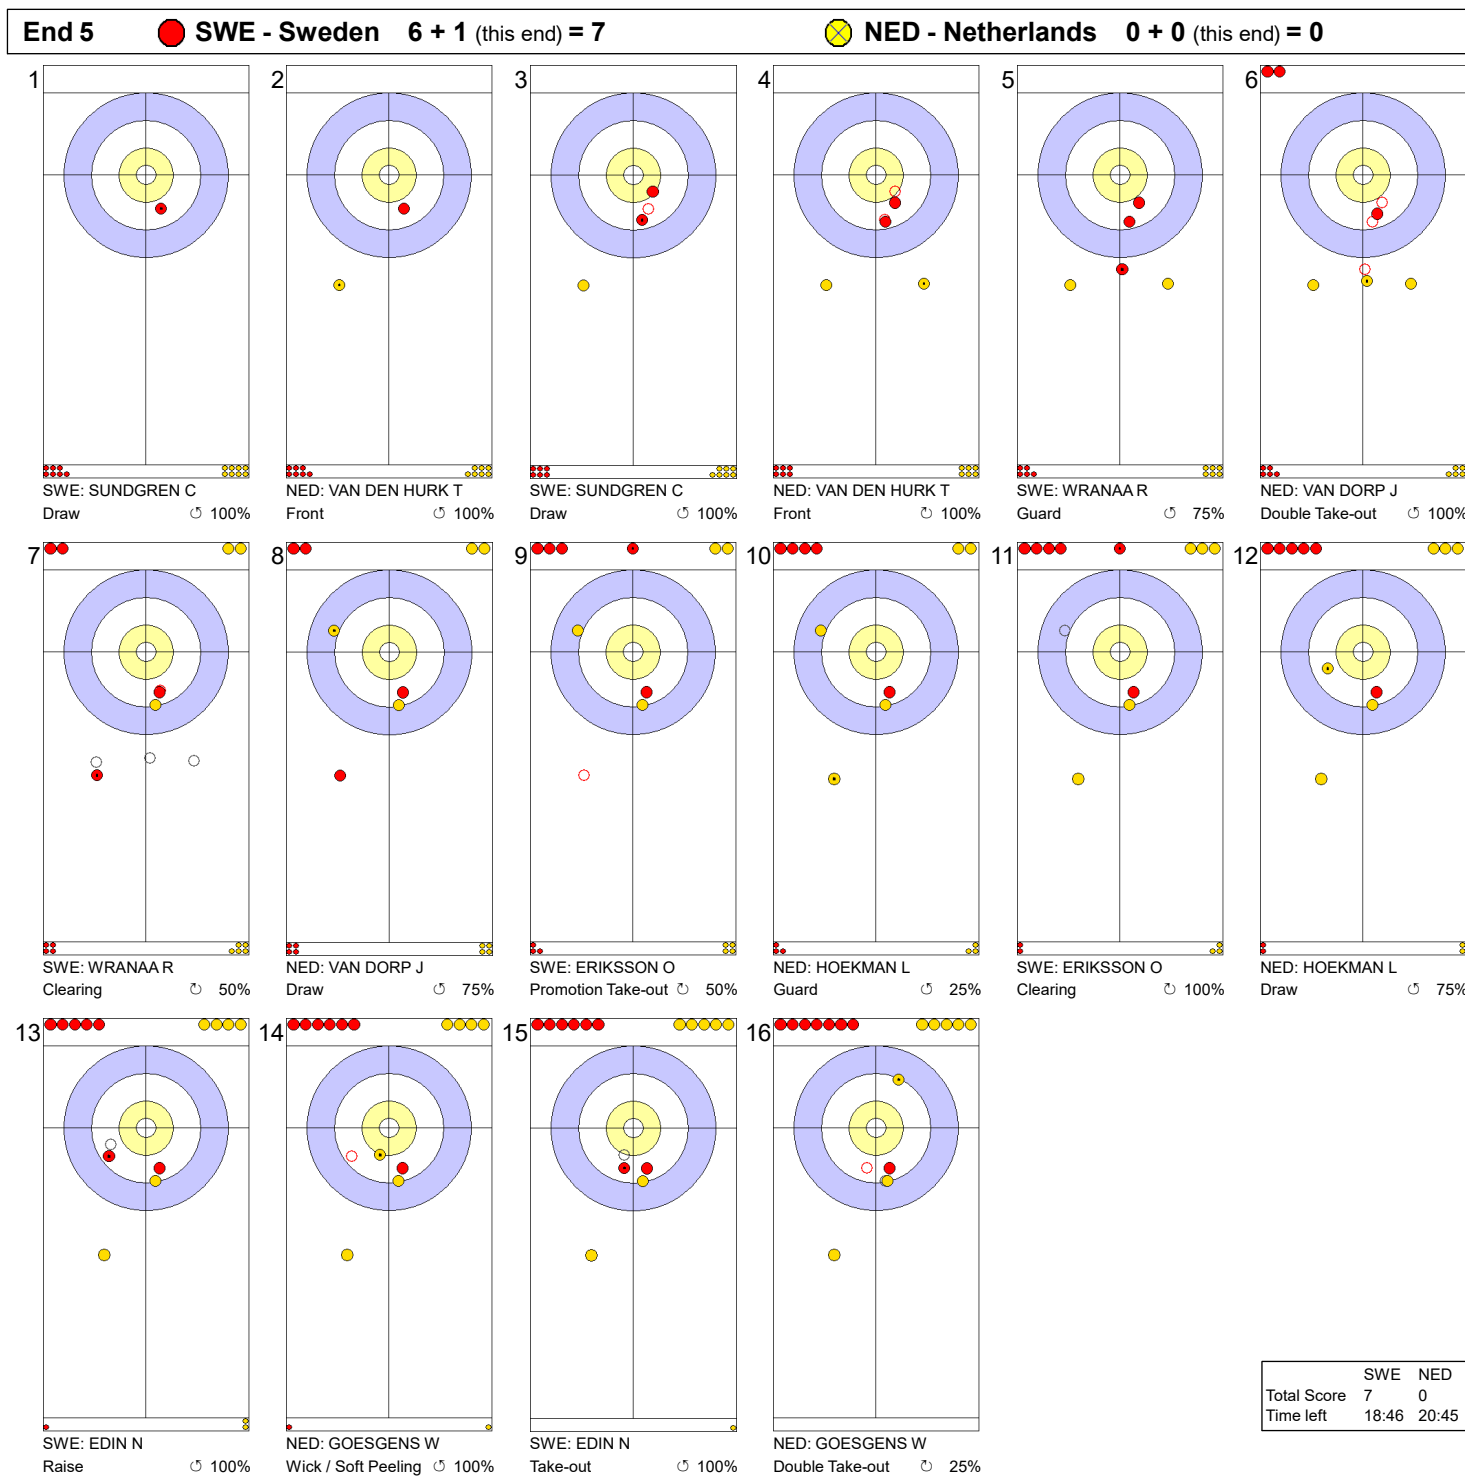

Game - Shot by Shot

Legend:
 ↻ Clockwise ↺ Counter-clockwise - Not considered

Game - Shot by Shot

Legend:
 ↻ Clockwise ↺ Counter-clockwise - Not considered

Game - Shot by Shot

Legend:
 ↻ Clockwise ↺ Counter-clockwise - Not considered

Game - Shot by Shot

Legend:
 ↻ Clockwise ↺ Counter-clockwise - Not considered