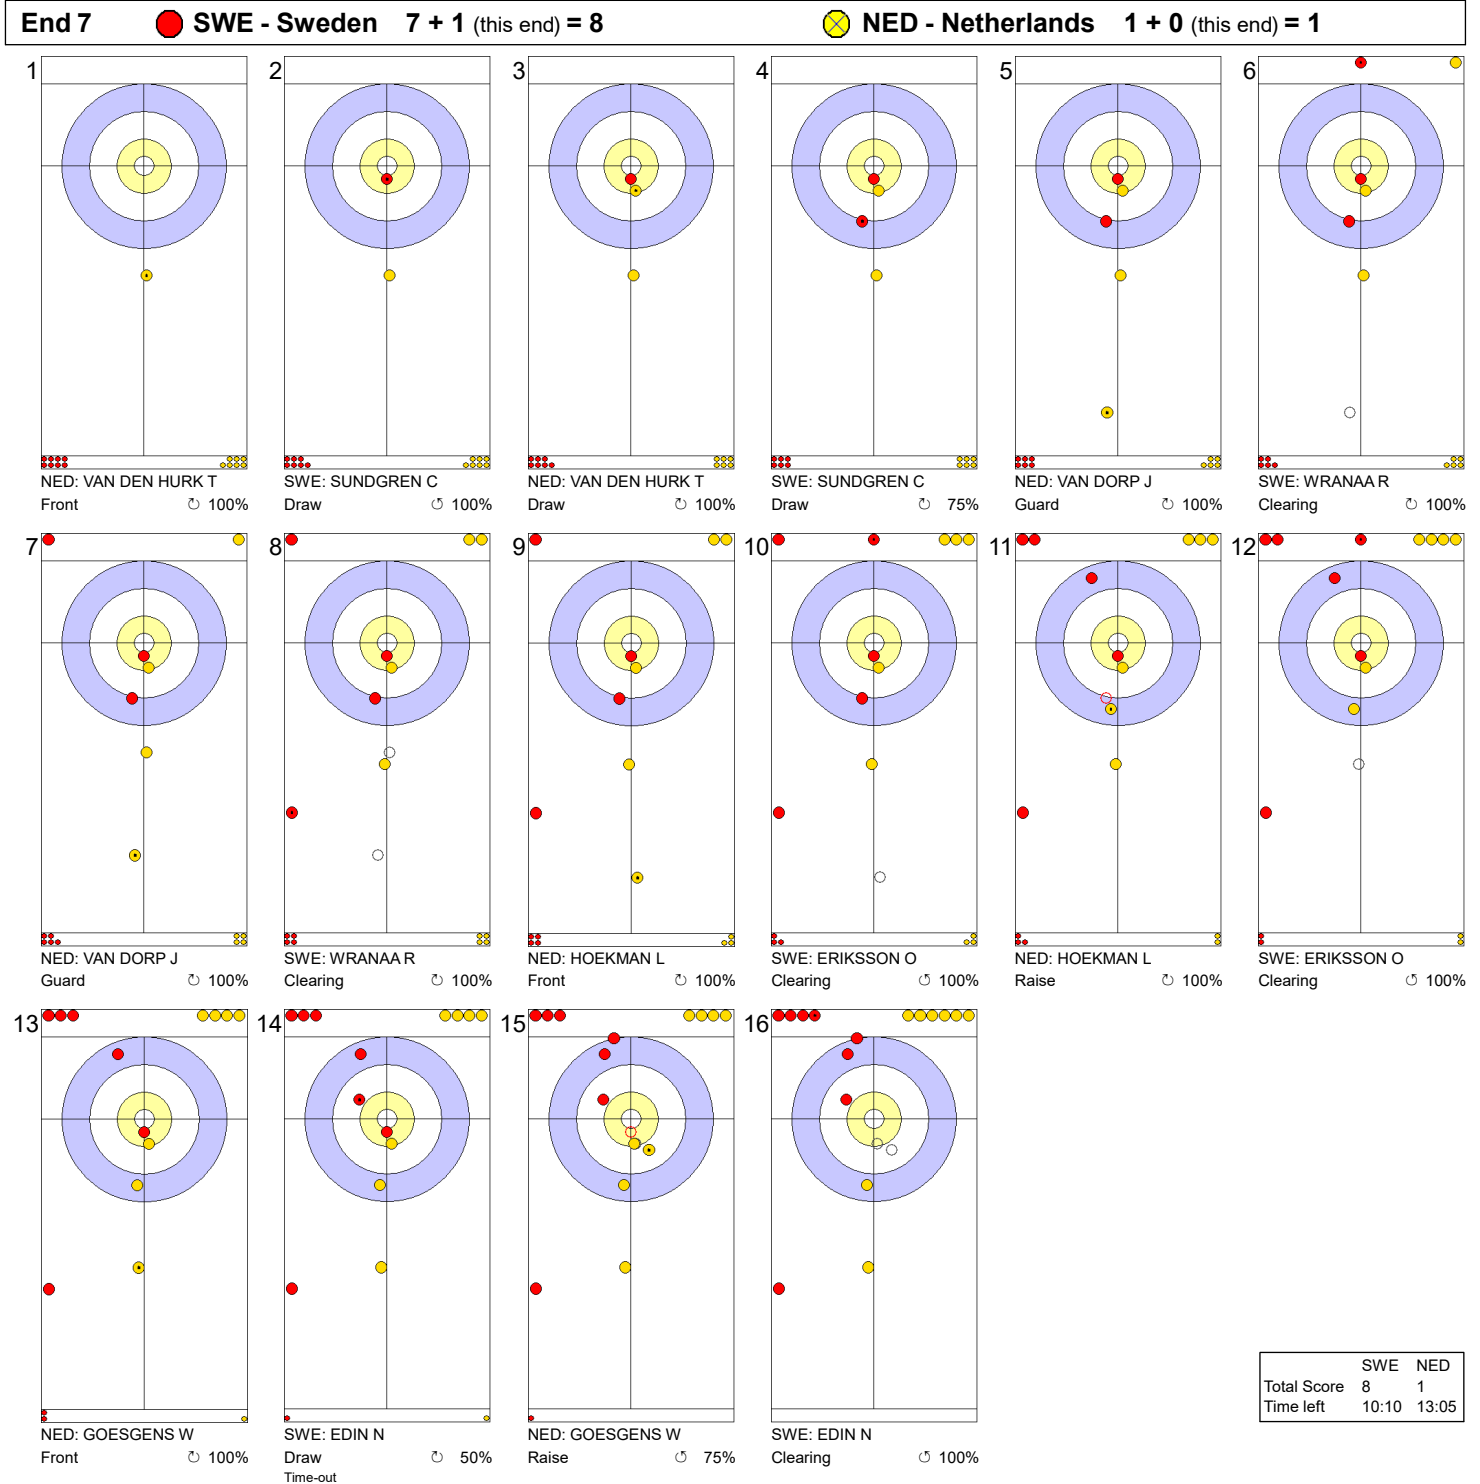

Game - Shot by Shot

Legend:
 ↻ Clockwise ↺ Counter-clockwise - Not considered

Game - Shot by Shot

Legend:
 ↻ Clockwise ↺ Counter-clockwise - Not considered

Game - Shot by Shot

Legend:
 ↻ Clockwise ↺ Counter-clockwise - Not considered

Game - Shot by Shot

Legend:
 ↻ Clockwise ↺ Counter-clockwise - Not considered