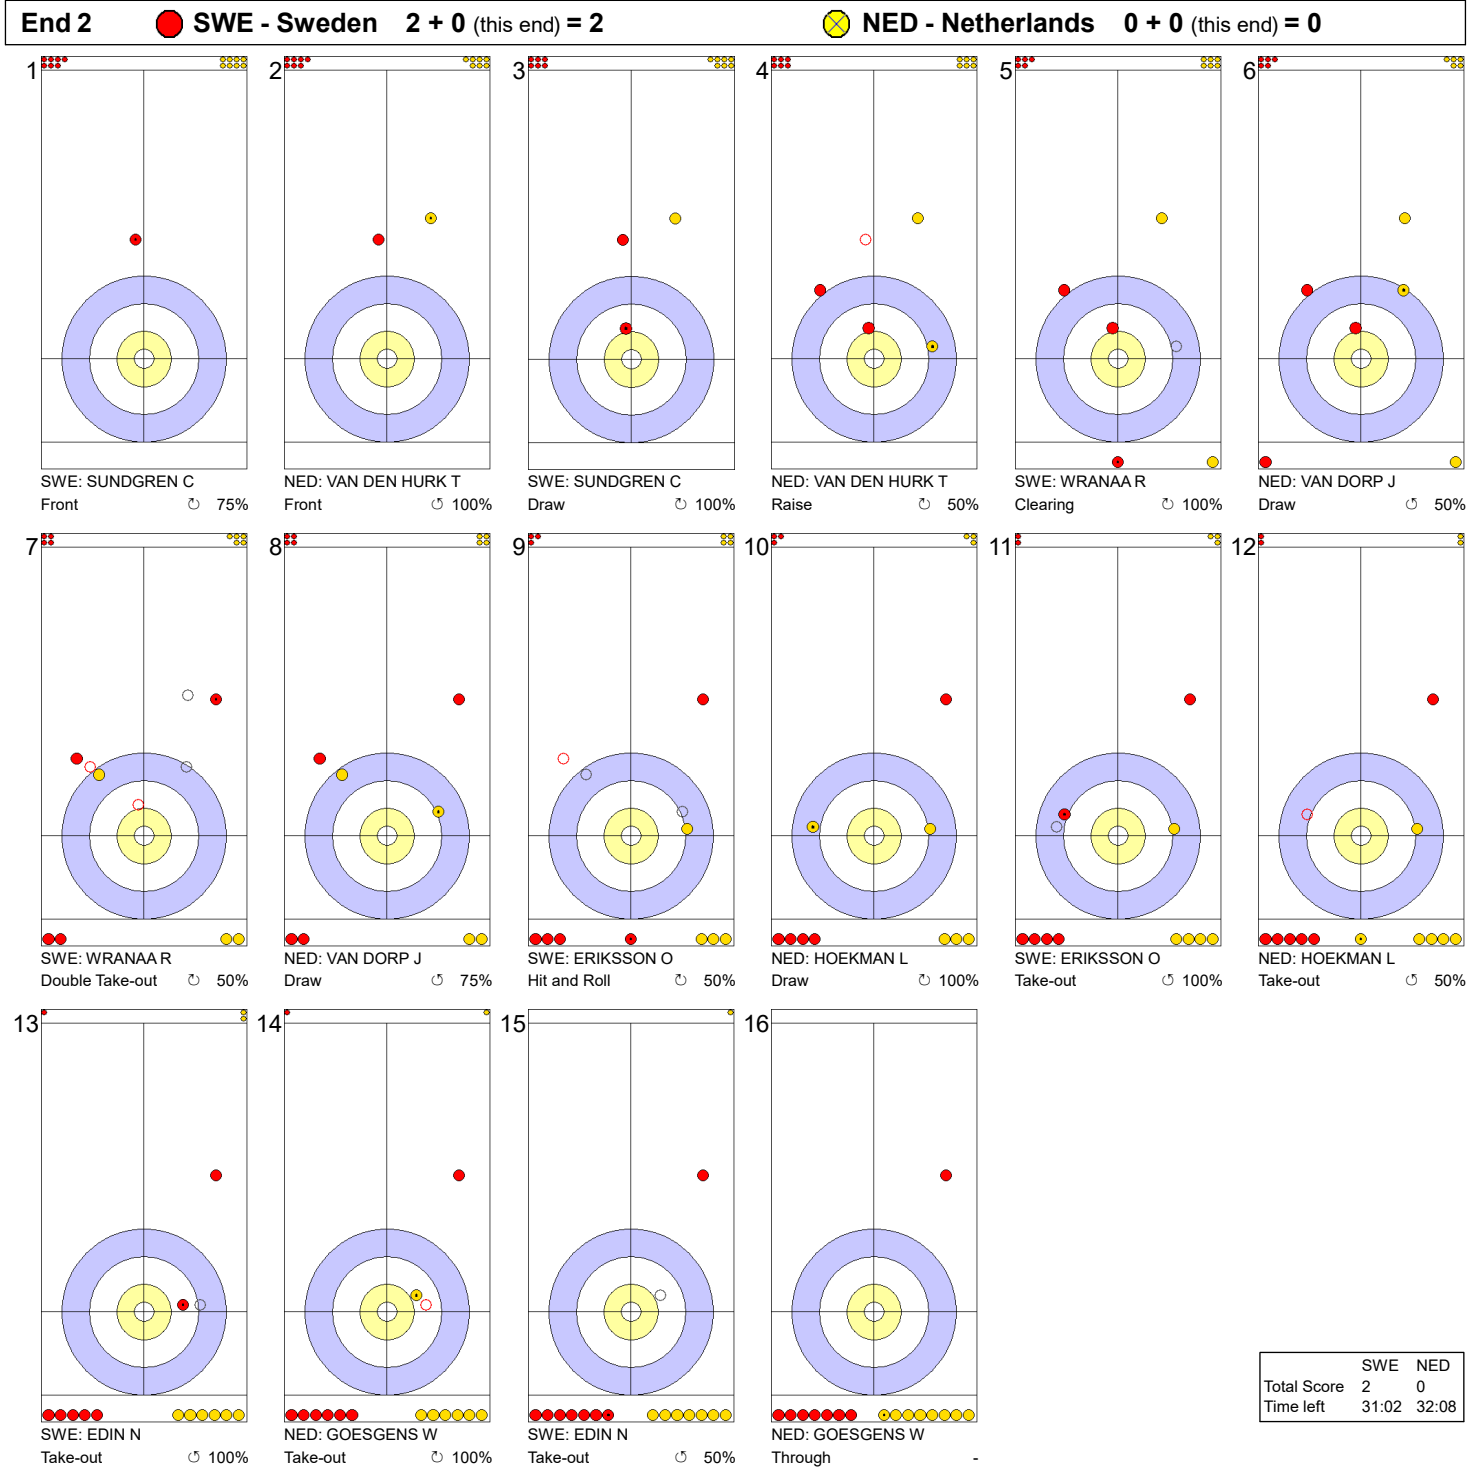

Game - Shot by Shot

Legend:
 ↻ Clockwise ↺ Counter-clockwise - Not considered

Game - Shot by Shot

Legend:
 ↻ Clockwise ↺ Counter-clockwise - Not considered

Game - Shot by Shot

Legend:
 ↻ Clockwise ↺ Counter-clockwise - Not considered

Game - Shot by Shot

Legend:
 ↻ Clockwise ↺ Counter-clockwise - Not considered