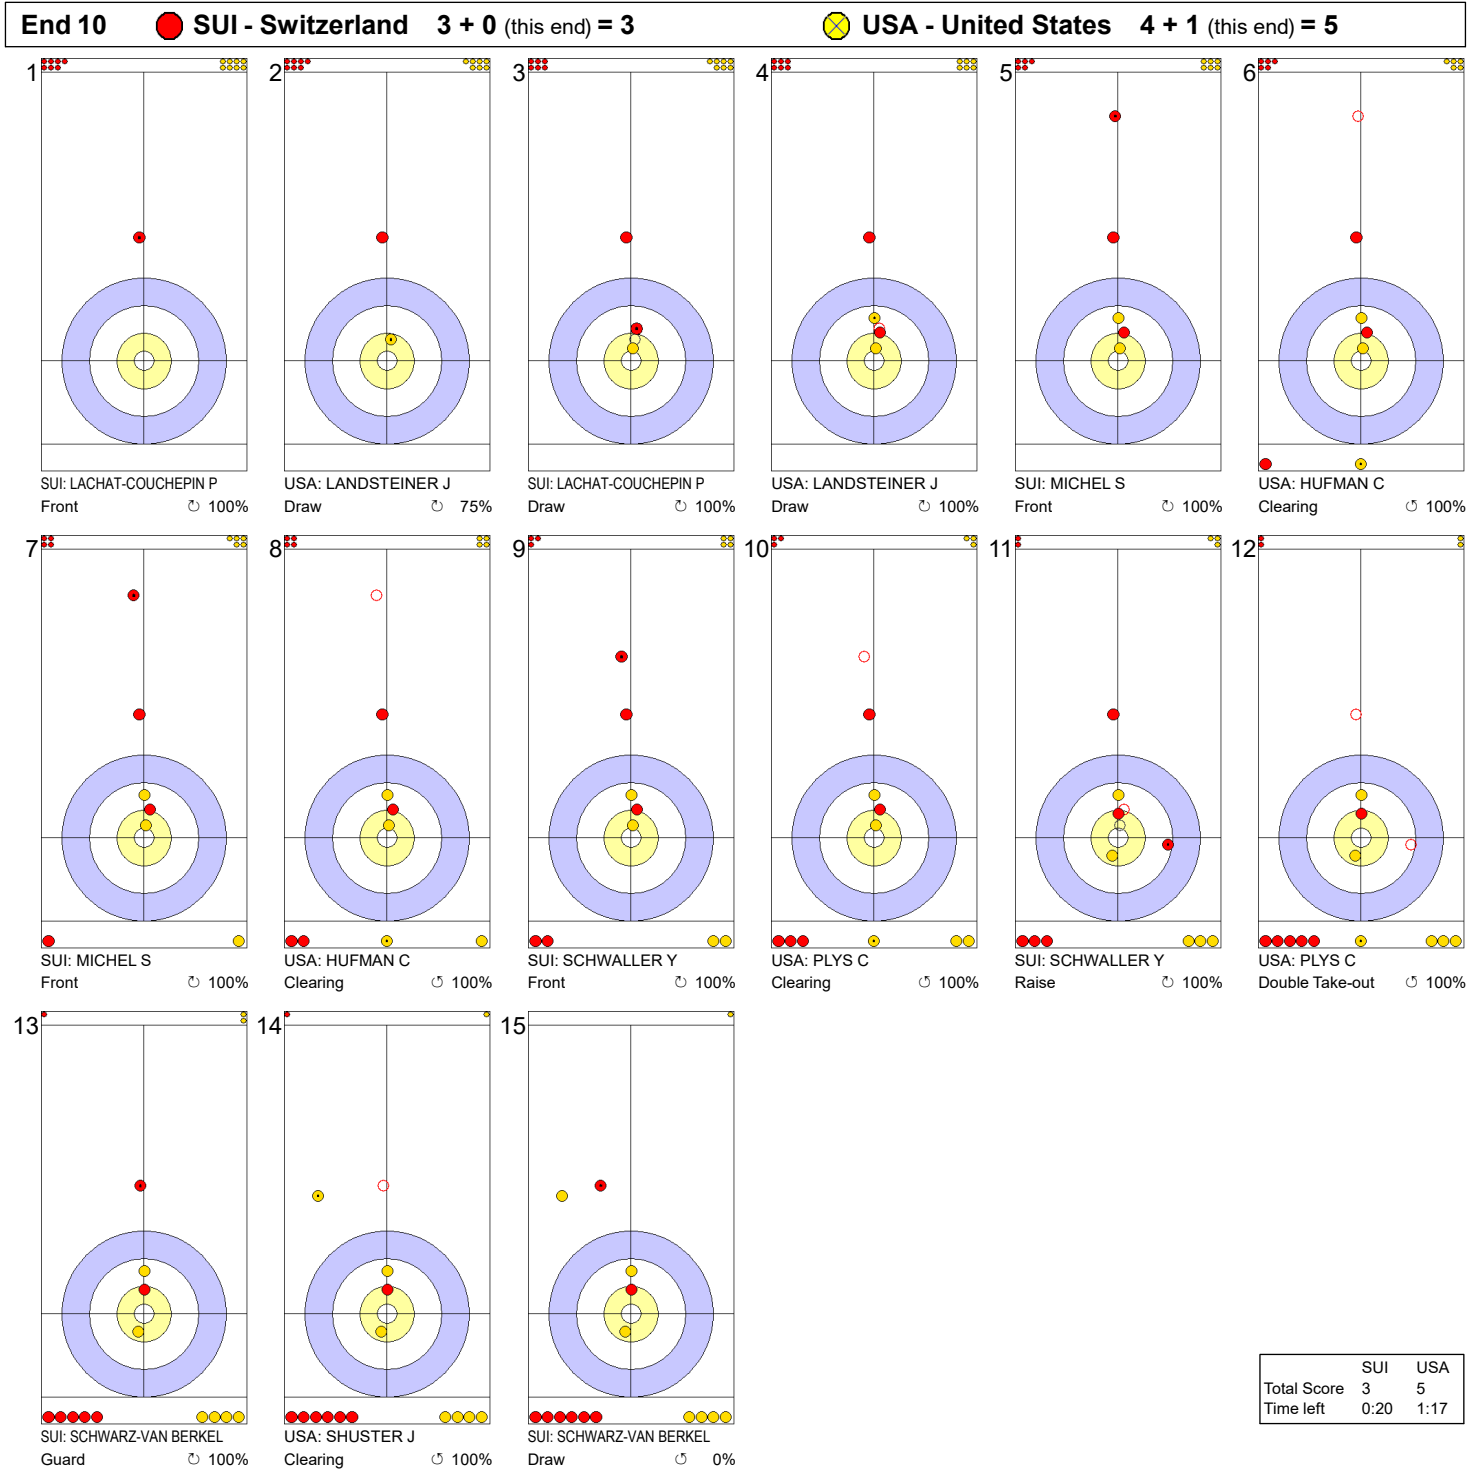

	SUI	USA
Total Score	0	2
Time left	18:30	20:32

Legend:
 Clockwise
 Counter-clockwise
 - Not considered

Game - Shot by Shot

End 6 ● SUI - Switzerland 0 + 0 (this end) = 0 ● USA - United States 2 + 1 (this end) = 3

Shot	Player	Shot Type	Accuracy
1	USA: LANDSTEINER J	Draw	100%
2	SUI: LACHAT-COUCHEPIN P	Front	100%
3	USA: LANDSTEINER J	Guard	100%
4	SUI: LACHAT-COUCHEPIN P	Draw	100%
5	USA: HUFMAN C	Draw	75%
6	SUI: MICHEL S	Raise	100%
7	USA: HUFMAN C	Double Take-out	0%
8	SUI: MICHEL S	Draw	100%
9	USA: PLYS C	Double Take-out	50%
10	SUI: SCHWALLER Y	Guard	100%
11	USA: PLYS C	Double Take-out	100%
12	SUI: SCHWALLER Y	Hit and Roll	75%
13	USA: SHUSTER J	Hit and Roll	100%
14	SUI: SCHWARZ-VAN BERKEL	Draw	75%
15	USA: SHUSTER J	Draw	100%
16	SUI: SCHWARZ-VAN BERKEL	Raise	0%

	SUI	USA
Total Score	0	3
Time left	12:52	15:46

Legend:
 ↻ Clockwise ↺ Counter-clockwise - Not considered

Game - Shot by Shot

Legend:
 ↻ Clockwise ↺ Counter-clockwise - Not considered

Game - Shot by Shot

Legend:
 ↻ Clockwise ↺ Counter-clockwise - Not considered

Game - Shot by Shot

Legend:
 ↻ Clockwise ↺ Counter-clockwise - Not considered

Game - Shot by Shot

Legend:
 ↻ Clockwise ↺ Counter-clockwise - Not considered