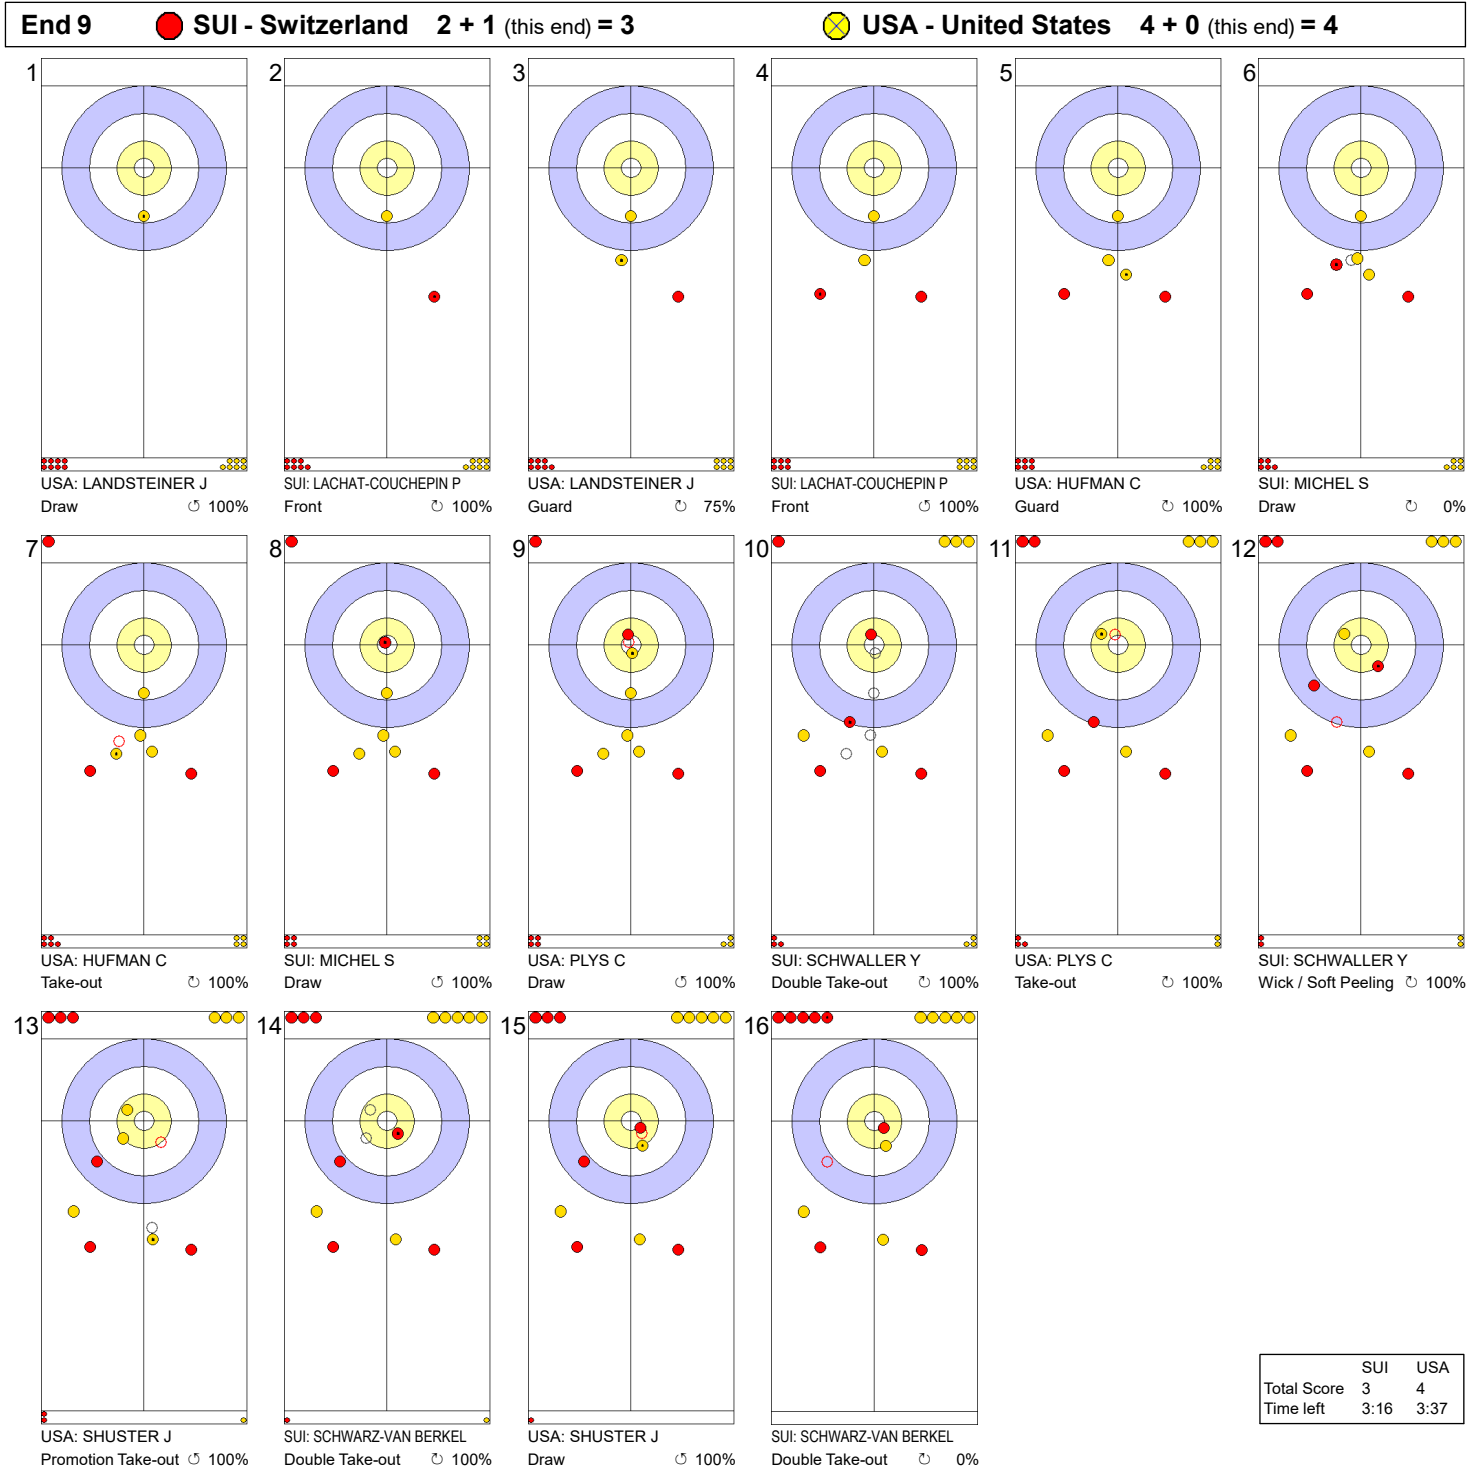

	SUI	USA
Total Score	0	2
Time left	18:30	20:32

Legend:
 Clockwise
 Counter-clockwise
 - Not considered

Game - Shot by Shot

End 6 ● SUI - Switzerland 0 + 0 (this end) = 0 ● USA - United States 2 + 1 (this end) = 3

Shot	Player	Shot Type	Accuracy
1	USA: LANDSTEINER J	Draw	100%
2	SUI: LACHAT-COUCHEPIN P	Front	100%
3	USA: LANDSTEINER J	Guard	100%
4	SUI: LACHAT-COUCHEPIN P	Draw	100%
5	USA: HUFMAN C	Draw	75%
6	SUI: MICHEL S	Raise	100%
7	USA: HUFMAN C	Double Take-out	0%
8	SUI: MICHEL S	Draw	100%
9	USA: PLYS C	Double Take-out	50%
10	SUI: SCHWALLER Y	Guard	100%
11	USA: PLYS C	Double Take-out	100%
12	SUI: SCHWALLER Y	Hit and Roll	75%
13	USA: SHUSTER J	Hit and Roll	100%
14	SUI: SCHWARZ-VAN BERKEL	Draw	75%
15	USA: SHUSTER J	Draw	100%
16	SUI: SCHWARZ-VAN BERKEL	Raise	0%

	SUI	USA
Total Score	0	3
Time left	12:52	15:46

Legend:
 ↻ Clockwise ↺ Counter-clockwise - Not considered

Game - Shot by Shot

Legend:
 ↻ Clockwise ↺ Counter-clockwise - Not considered

Game - Shot by Shot

Legend:
 ↻ Clockwise ↺ Counter-clockwise - Not considered

Game - Shot by Shot

Legend:
 ↻ Clockwise ↺ Counter-clockwise - Not considered

Game - Shot by Shot

Legend:
 ↻ Clockwise ↺ Counter-clockwise - Not considered