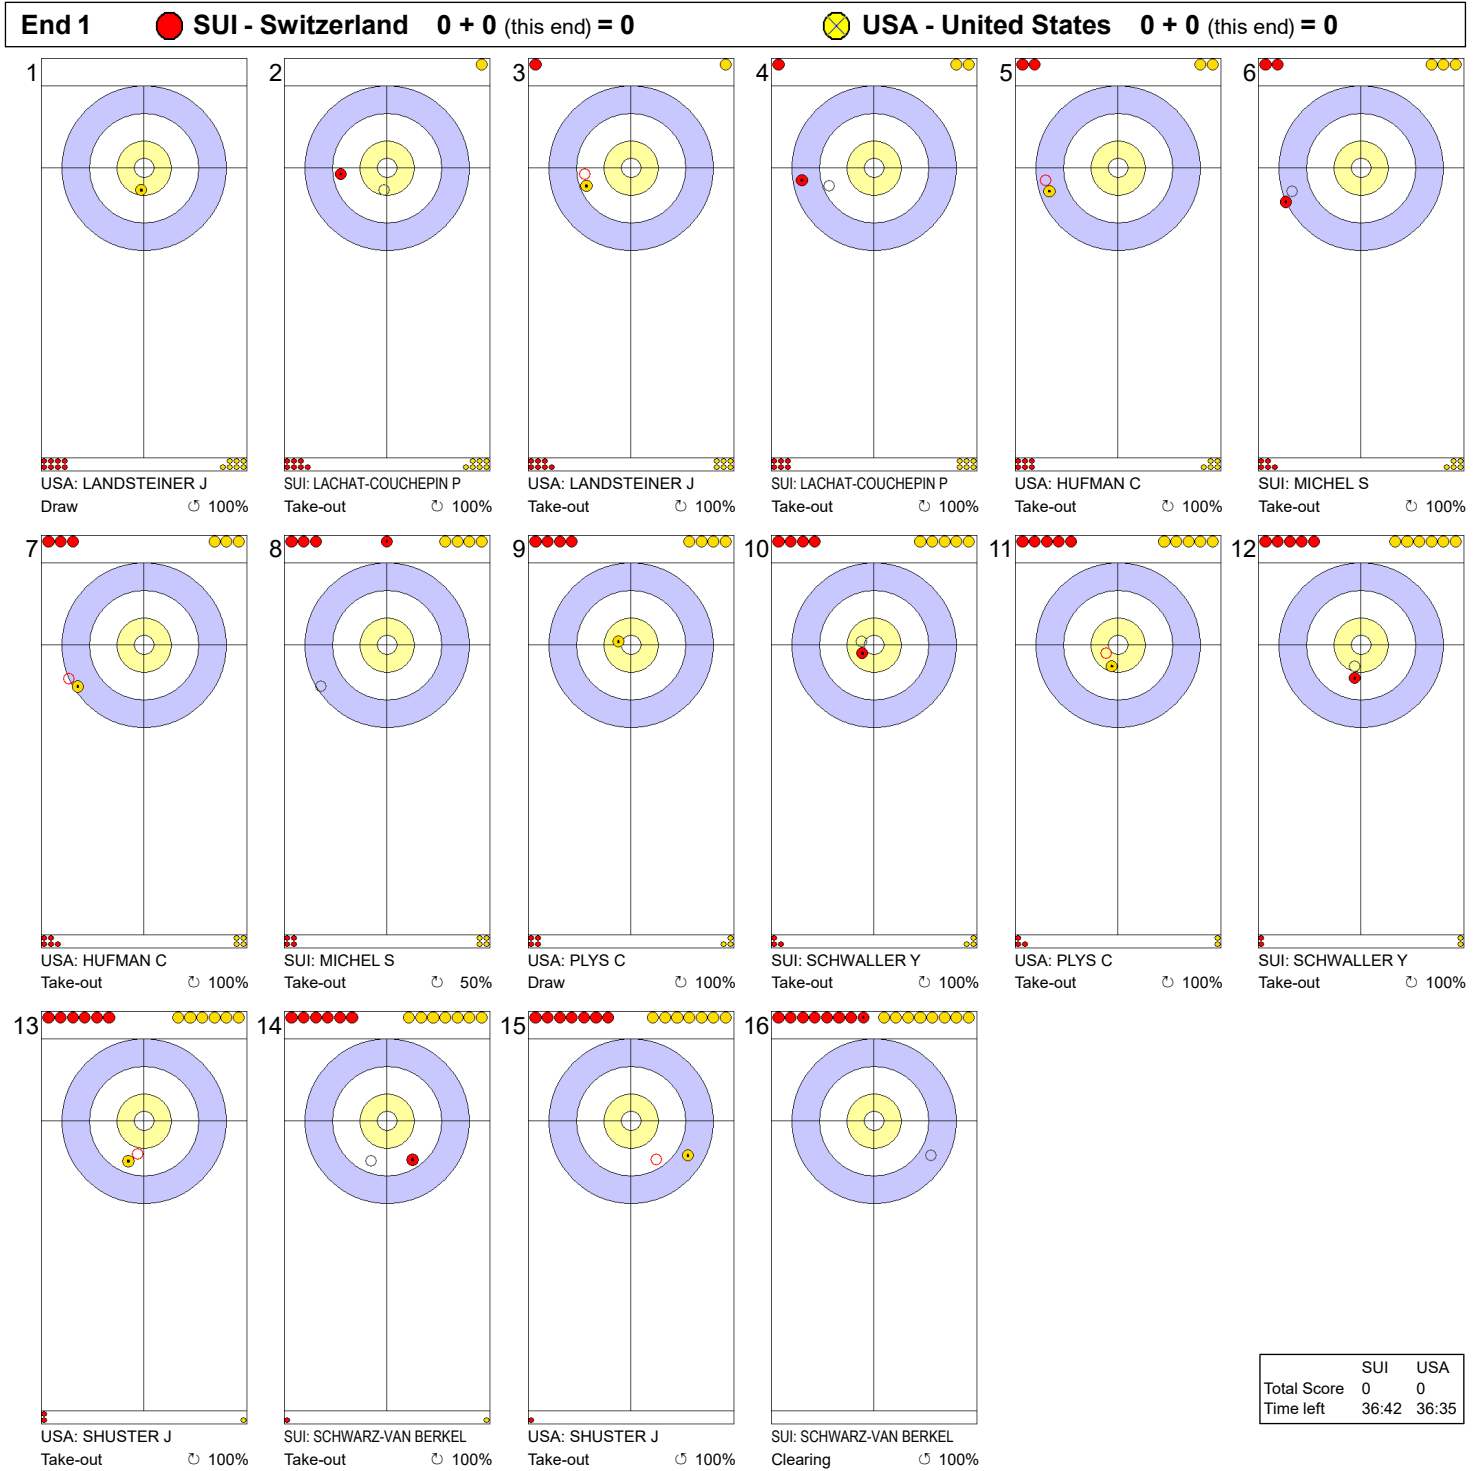

Game - Shot by Shot

Legend:
 ↻ Clockwise ↺ Counter-clockwise - Not considered

Game - Shot by Shot

Legend:
 ↻ Clockwise ↺ Counter-clockwise - Not considered

Game - Shot by Shot

Legend:
 ↻ Clockwise ↺ Counter-clockwise - Not considered

Game - Shot by Shot

End 4 ● **SUI - Switzerland** **0 + 0** (this end) = **0** ⊗ **USA - United States** **1 + 0** (this end) = **1**

	SUI	USA
Total Score	0	1
Time left	25:56	26:08

Legend:
↻ Clockwise ↺ Counter-clockwise - Not considered

Game - Shot by Shot

End 5			SUI - Switzerland 0 + 0 (this end) = 0	USA - United States 1 + 1 (this end) = 2	
1	2	3	4	5	6
USA: LANDSTEINER J Front 100%	SUI: LACHAT-COUCHEPIN P Front 100%	USA: LANDSTEINER J Draw 100%	SUI: LACHAT-COUCHEPIN P Draw 100%	USA: HUFMAN C Draw 75%	SUI: MICHEL S Draw 100%
7	8	9	10	11	12
USA: HUFMAN C Take-out 50%	SUI: MICHEL S Raise 100%	USA: PLYS C Raise 100%	SUI: SCHWALLER Y Raise 75%	USA: PLYS C Hit and Roll 75%	SUI: SCHWALLER Y Raise 100%
13	14	15	16		
USA: SHUSTER J Double Take-out 100%	SUI: SCHWARZ-VAN BERKEL Double Take-out 50%	USA: SHUSTER J Guard 100%	SUI: SCHWARZ-VAN BERKEL Promotion Take-out 0%		

Shot	Player	Shot Type	Accuracy
1	USA: LANDSTEINER J	Draw	100%
2	SUI: LACHAT-COUCHEPIN P	Front	100%
3	USA: LANDSTEINER J	Guard	100%
4	SUI: LACHAT-COUCHEPIN P	Draw	100%
5	USA: HUFMAN C	Draw	75%
6	SUI: MICHEL S	Raise	100%
7	USA: HUFMAN C	Double Take-out	0%
8	SUI: MICHEL S	Draw	100%
9	USA: PLYS C	Double Take-out	50%
10	SUI: SCHWALLER Y	Guard	100%
11	USA: PLYS C	Double Take-out	100%
12	SUI: SCHWALLER Y	Hit and Roll	75%
13	USA: SHUSTER J	Hit and Roll	100%
14	SUI: SCHWARZ-VAN BERKEL	Draw	75%
15	USA: SHUSTER J	Draw	100%
16	SUI: SCHWARZ-VAN BERKEL	Raise	0%