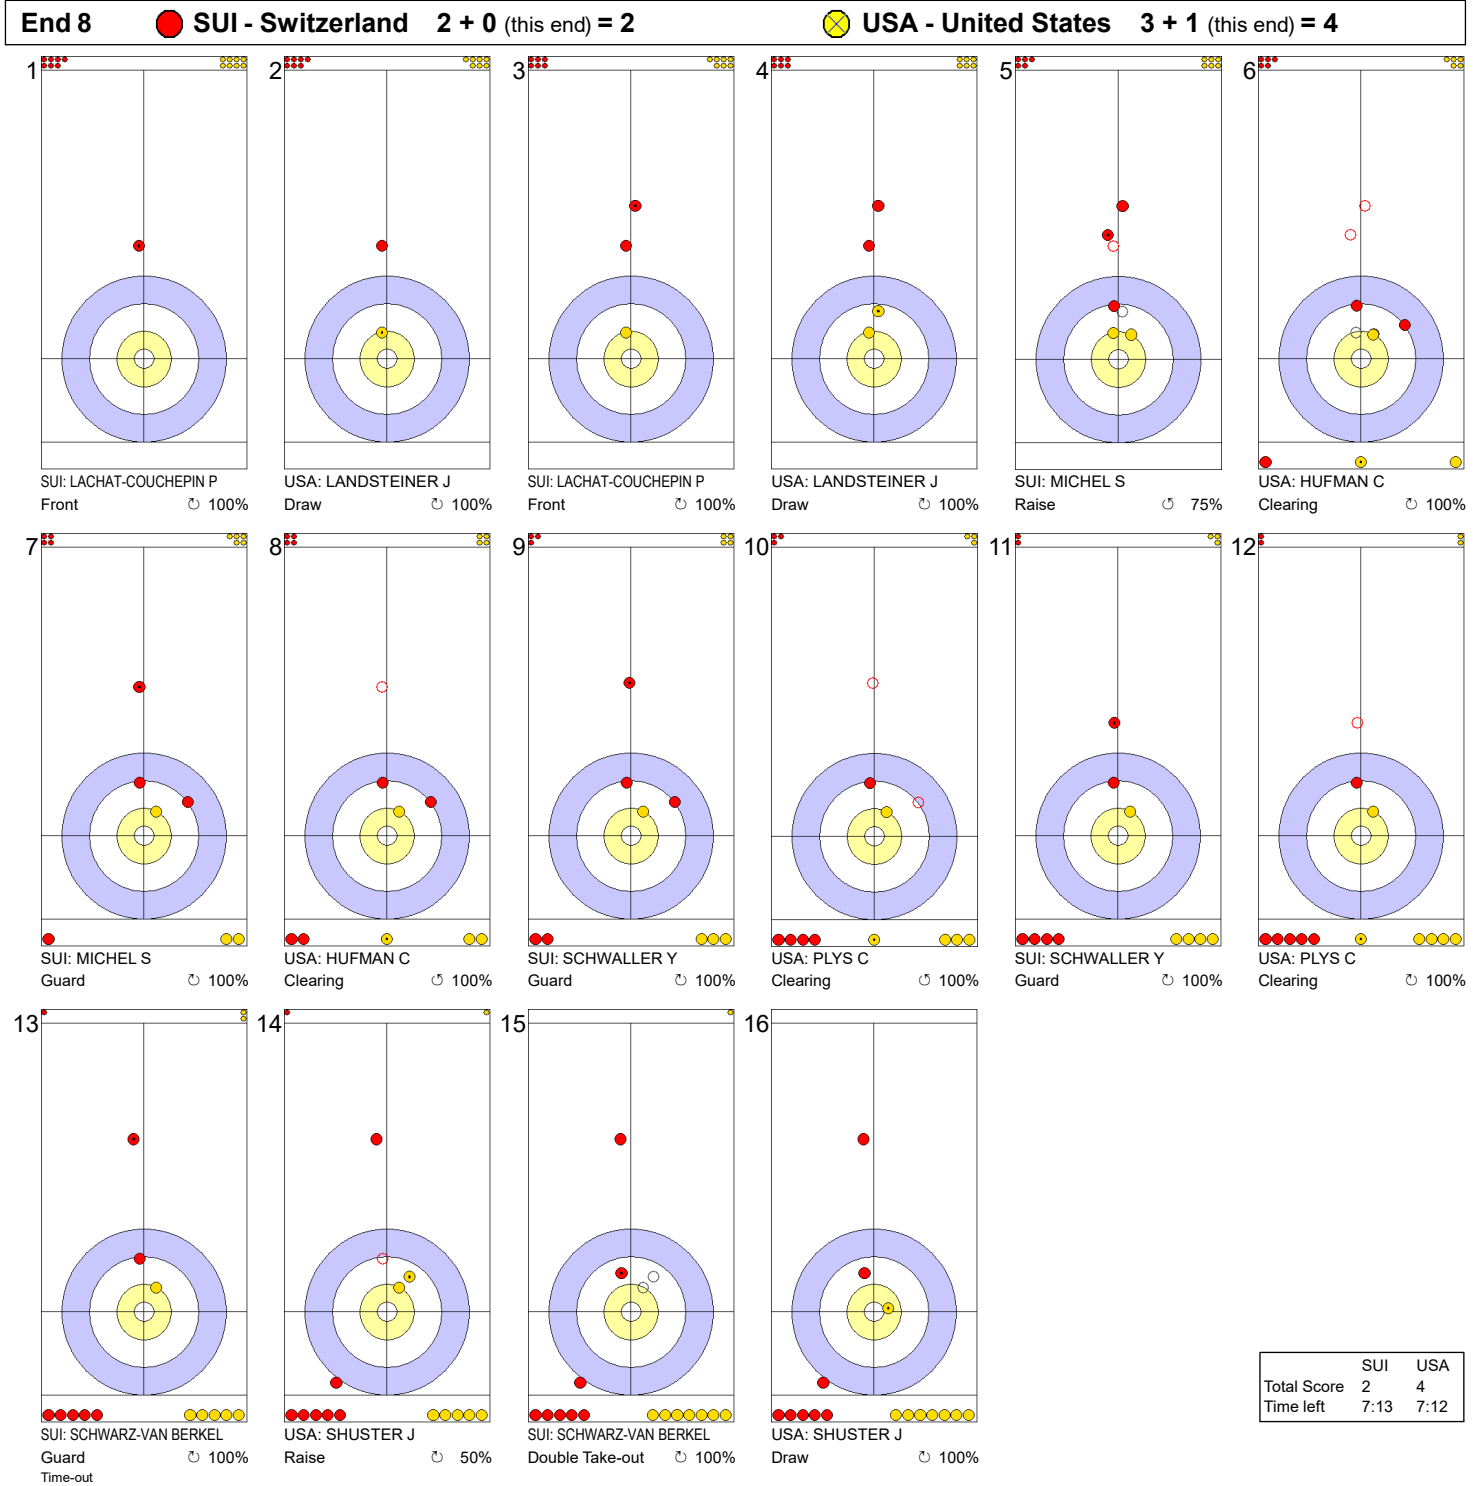

	SUI	USA
Total Score	0	2
Time left	18:30	20:32

Legend:
 Clockwise
 Counter-clockwise
 - Not considered

Game - Shot by Shot

End 6 ● SUI - Switzerland 0 + 0 (this end) = 0 ● USA - United States 2 + 1 (this end) = 3

Shot	Player	Shot Type	Accuracy
1	USA: LANDSTEINER J	Draw	100%
2	SUI: LACHAT-COUCHEPIN P	Front	100%
3	USA: LANDSTEINER J	Guard	100%
4	SUI: LACHAT-COUCHEPIN P	Draw	100%
5	USA: HUFMAN C	Draw	75%
6	SUI: MICHEL S	Raise	100%
7	USA: HUFMAN C	Double Take-out	0%
8	SUI: MICHEL S	Draw	100%
9	USA: PLYS C	Double Take-out	50%
10	SUI: SCHWALLER Y	Guard	100%
11	USA: PLYS C	Double Take-out	100%
12	SUI: SCHWALLER Y	Hit and Roll	75%
13	USA: SHUSTER J	Hit and Roll	100%
14	SUI: SCHWARZ-VAN BERKEL	Draw	75%
15	USA: SHUSTER J	Draw	100%
16	SUI: SCHWARZ-VAN BERKEL	Raise	0%

	SUI	USA
Total Score	0	3
Time left	12:52	15:46

Legend:
 ↻ Clockwise ↺ Counter-clockwise - Not considered

Game - Shot by Shot

Legend:
 ↻ Clockwise ↺ Counter-clockwise - Not considered

Game - Shot by Shot

Legend:
 ↻ Clockwise ↺ Counter-clockwise - Not considered

Game - Shot by Shot

Legend:
 ↻ Clockwise ↺ Counter-clockwise - Not considered

Game - Shot by Shot

Legend:
 ↻ Clockwise ↺ Counter-clockwise - Not considered