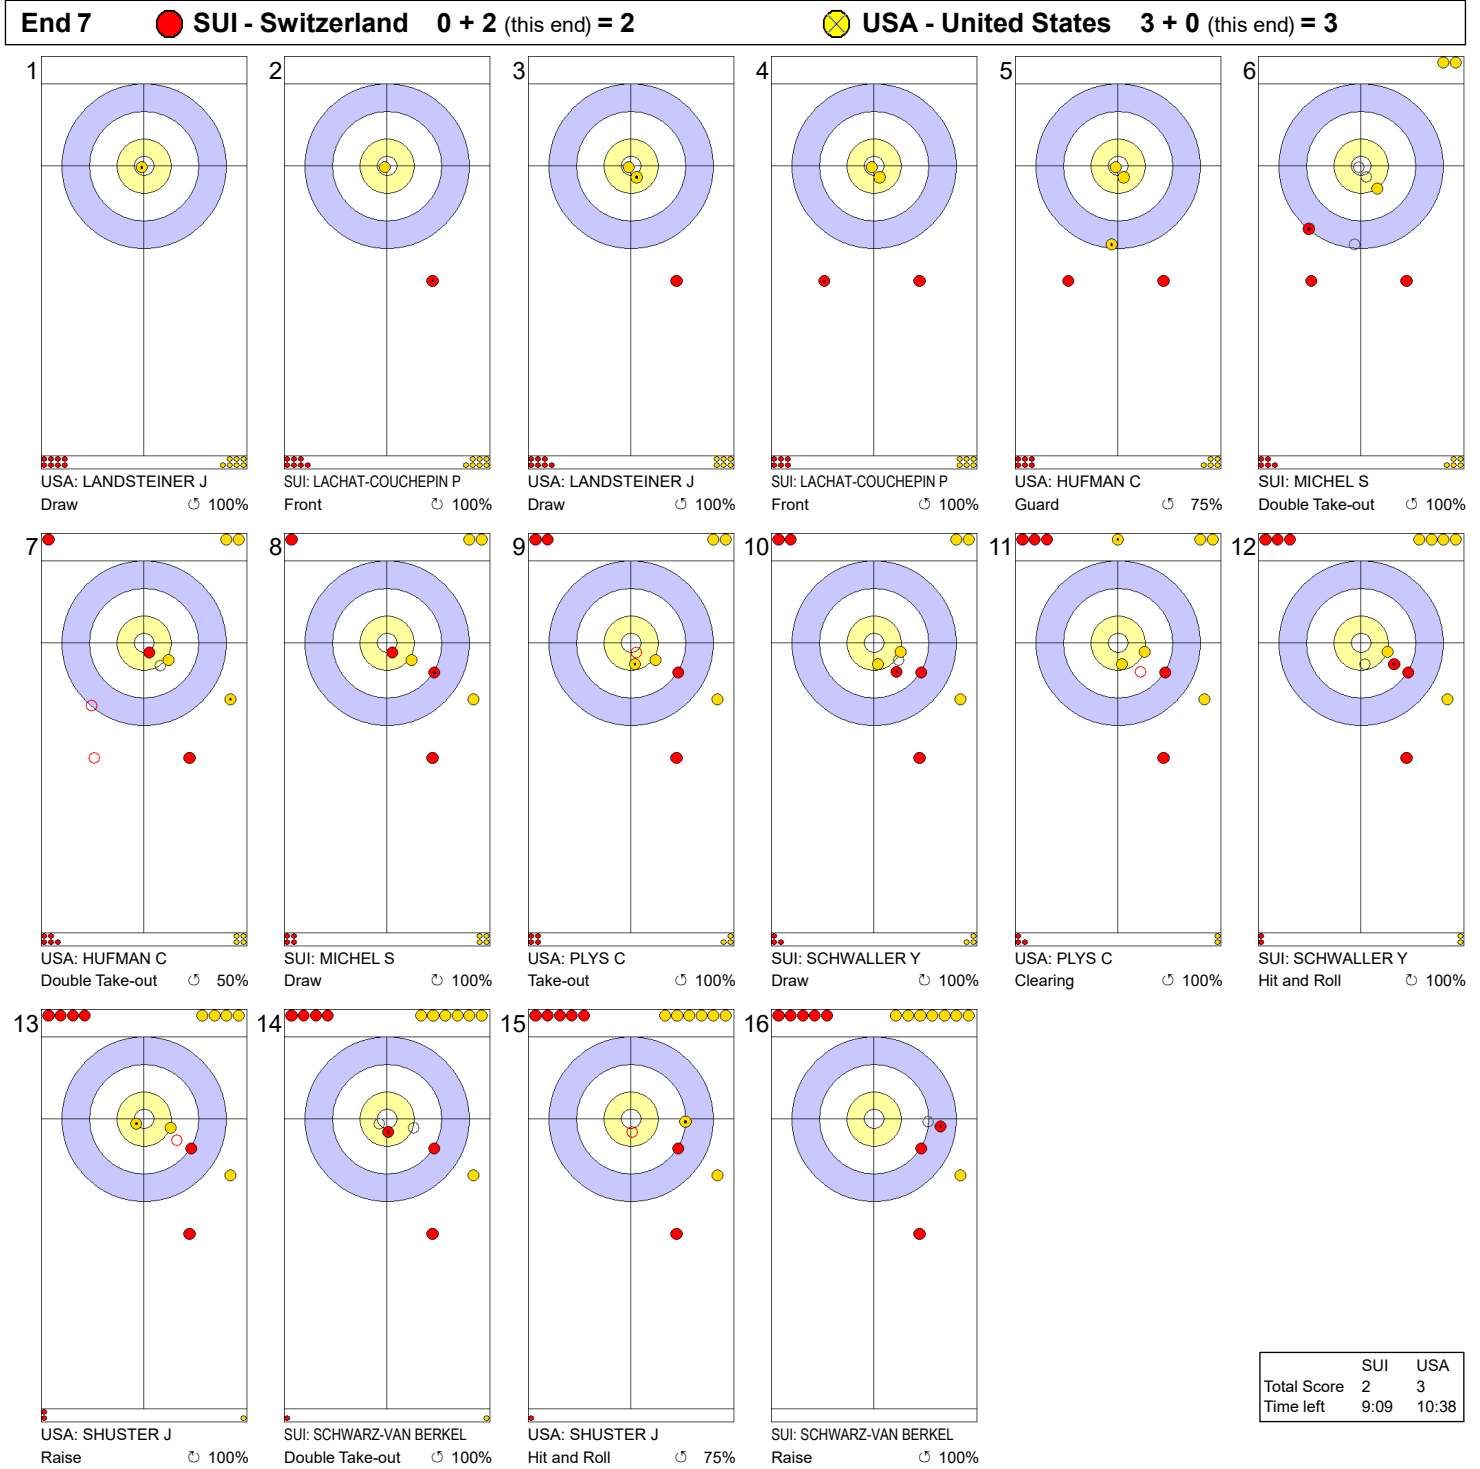

	SUI	USA
Total Score	0	2
Time left	18:30	20:32

Legend:
 Clockwise
 Counter-clockwise
 - Not considered

Game - Shot by Shot

End 6 ● SUI - Switzerland 0 + 0 (this end) = 0 ● USA - United States 2 + 1 (this end) = 3

Shot	Player	Shot Type	Accuracy
1	USA: LANDSTEINER J	Draw	100%
2	SUI: LACHAT-COUCHEPIN P	Front	100%
3	USA: LANDSTEINER J	Guard	100%
4	SUI: LACHAT-COUCHEPIN P	Draw	100%
5	USA: HUFMAN C	Draw	75%
6	SUI: MICHEL S	Raise	100%
7	USA: HUFMAN C	Double Take-out	0%
8	SUI: MICHEL S	Draw	100%
9	USA: PLYS C	Double Take-out	50%
10	SUI: SCHWALLER Y	Guard	100%
11	USA: PLYS C	Double Take-out	100%
12	SUI: SCHWALLER Y	Hit and Roll	75%
13	USA: SHUSTER J	Hit and Roll	100%
14	SUI: SCHWARZ-VAN BERKEL	Draw	75%
15	USA: SHUSTER J	Draw	100%
16	SUI: SCHWARZ-VAN BERKEL	Raise	0%

	SUI	USA
Total Score	0	3
Time left	12:52	15:46

Legend:
 ↻ Clockwise ↺ Counter-clockwise - Not considered

Game - Shot by Shot

Legend:
 ↻ Clockwise ↺ Counter-clockwise - Not considered

Game - Shot by Shot

Legend:
 ↻ Clockwise ↺ Counter-clockwise - Not considered

Game - Shot by Shot

Legend:
 ↻ Clockwise ↺ Counter-clockwise - Not considered

Game - Shot by Shot

Legend:
 ↻ Clockwise ↺ Counter-clockwise - Not considered