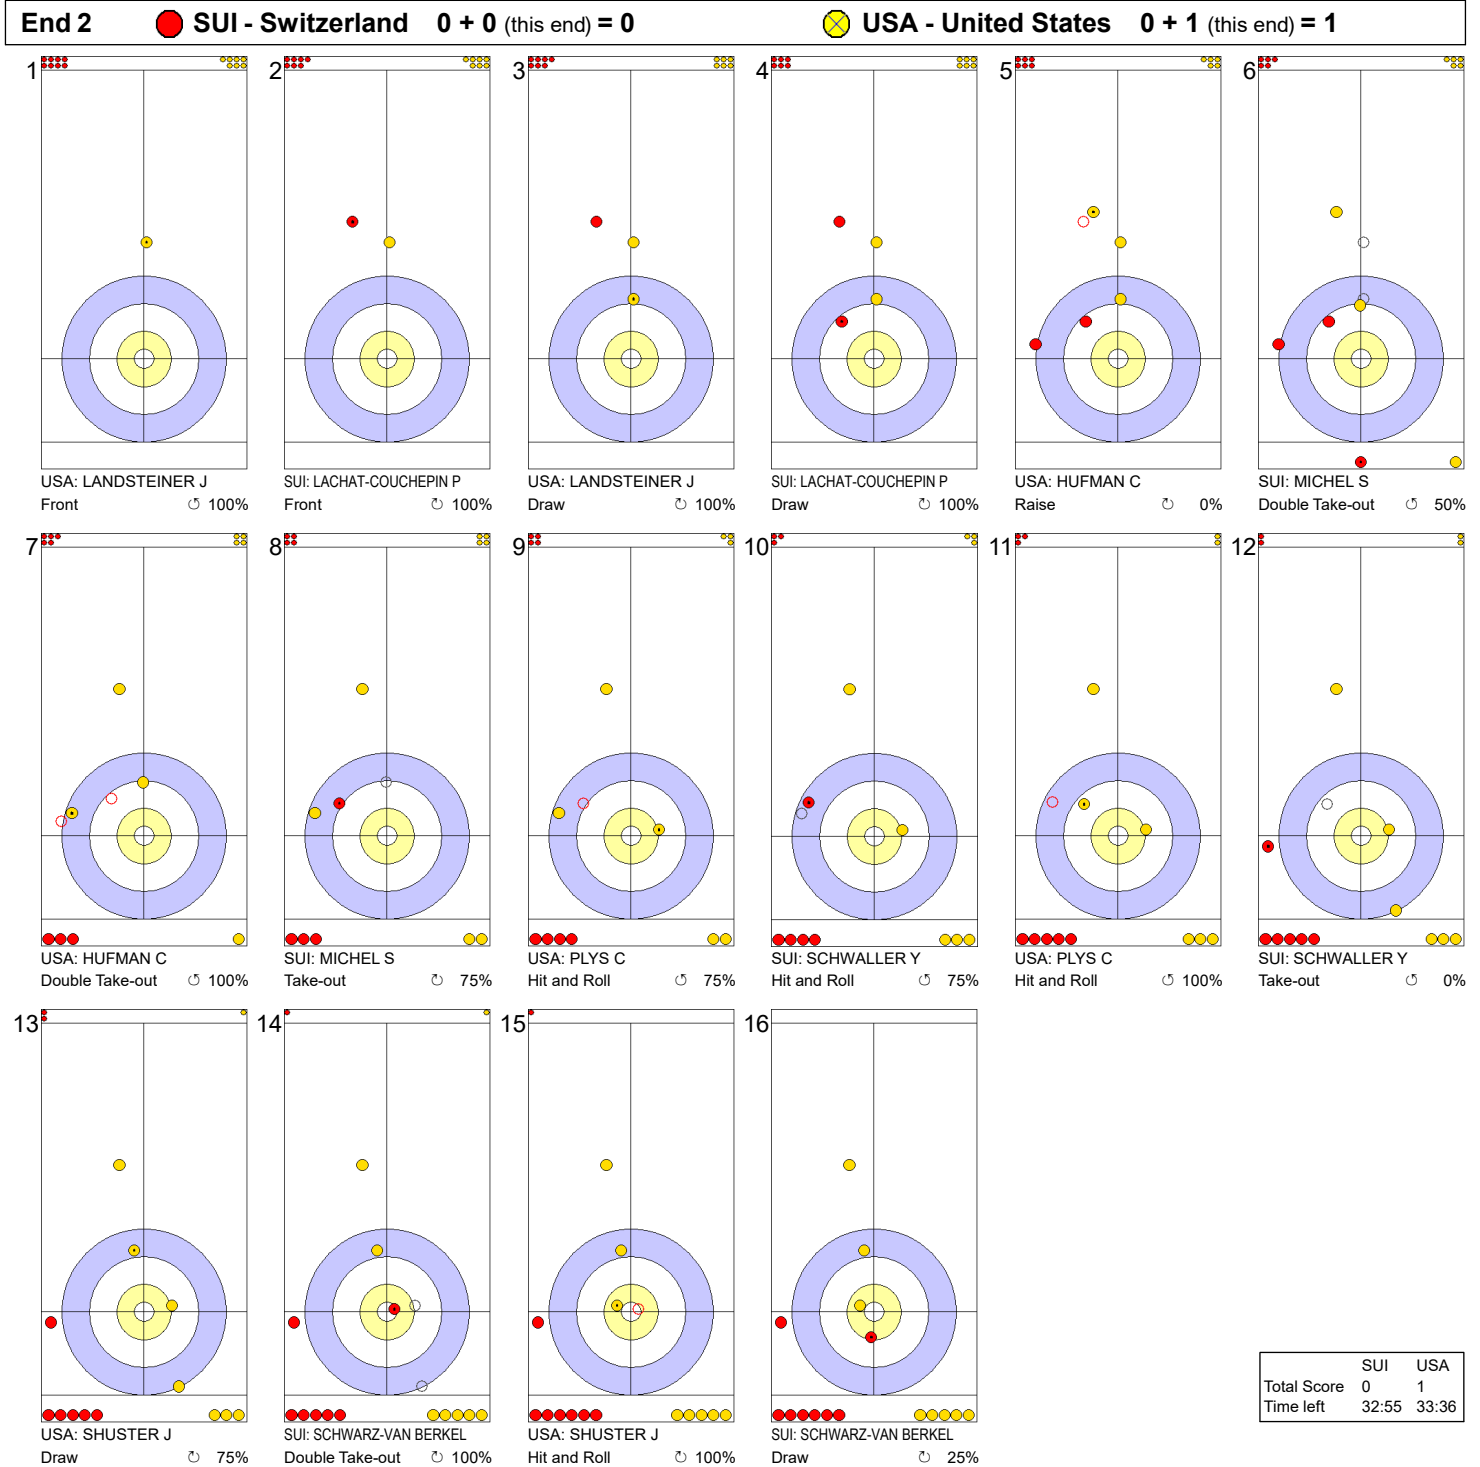

Game - Shot by Shot

Legend:
 ↻ Clockwise ↺ Counter-clockwise - Not considered

Game - Shot by Shot

Legend:
 ↻ Clockwise ↺ Counter-clockwise - Not considered

Game - Shot by Shot

Legend:
 ↻ Clockwise ↺ Counter-clockwise - Not considered

Game - Shot by Shot

End 4 ● **SUI - Switzerland** **0 + 0** (this end) = **0** ⊗ **USA - United States** **1 + 0** (this end) = **1**

	SUI	USA
Total Score	0	1
Time left	25:56	26:08

Legend:
↻ Clockwise ↺ Counter-clockwise - Not considered

Game - Shot by Shot

End 5			SUI - Switzerland 0 + 0 (this end) = 0	USA - United States 1 + 1 (this end) = 2	
1	2	3	4	5	6
USA: LANDSTEINER J Front 100%	SUI: LACHAT-COUCHEPIN P Front 100%	USA: LANDSTEINER J Draw 100%	SUI: LACHAT-COUCHEPIN P Draw 100%	USA: HUFMAN C Draw 75%	SUI: MICHEL S Draw 100%
7	8	9	10	11	12
USA: HUFMAN C Take-out 50%	SUI: MICHEL S Raise 100%	USA: PLYS C Raise 100%	SUI: SCHWALLER Y Raise 75%	USA: PLYS C Hit and Roll 75%	SUI: SCHWALLER Y Raise 100%
13	14	15	16		
USA: SHUSTER J Double Take-out 100%	SUI: SCHWARZ-VAN BERKEL Double Take-out 50%	USA: SHUSTER J Guard 100%	SUI: SCHWARZ-VAN BERKEL Promotion Take-out 0%		

Shot	Player	Shot Type	Accuracy
1	USA: LANDSTEINER J	Draw	100%
2	SUI: LACHAT-COUCHEPIN P	Front	100%
3	USA: LANDSTEINER J	Guard	100%
4	SUI: LACHAT-COUCHEPIN P	Draw	100%
5	USA: HUFMAN C	Draw	75%
6	SUI: MICHEL S	Raise	100%
7	USA: HUFMAN C	Double Take-out	0%
8	SUI: MICHEL S	Draw	100%
9	USA: PLYS C	Double Take-out	50%
10	SUI: SCHWALLER Y	Guard	100%
11	USA: PLYS C	Double Take-out	100%
12	SUI: SCHWALLER Y	Hit and Roll	75%
13	USA: SHUSTER J	Hit and Roll	100%
14	SUI: SCHWARZ-VAN BERKEL	Draw	75%
15	USA: SHUSTER J	Draw	100%
16	SUI: SCHWARZ-VAN BERKEL	Raise	0%