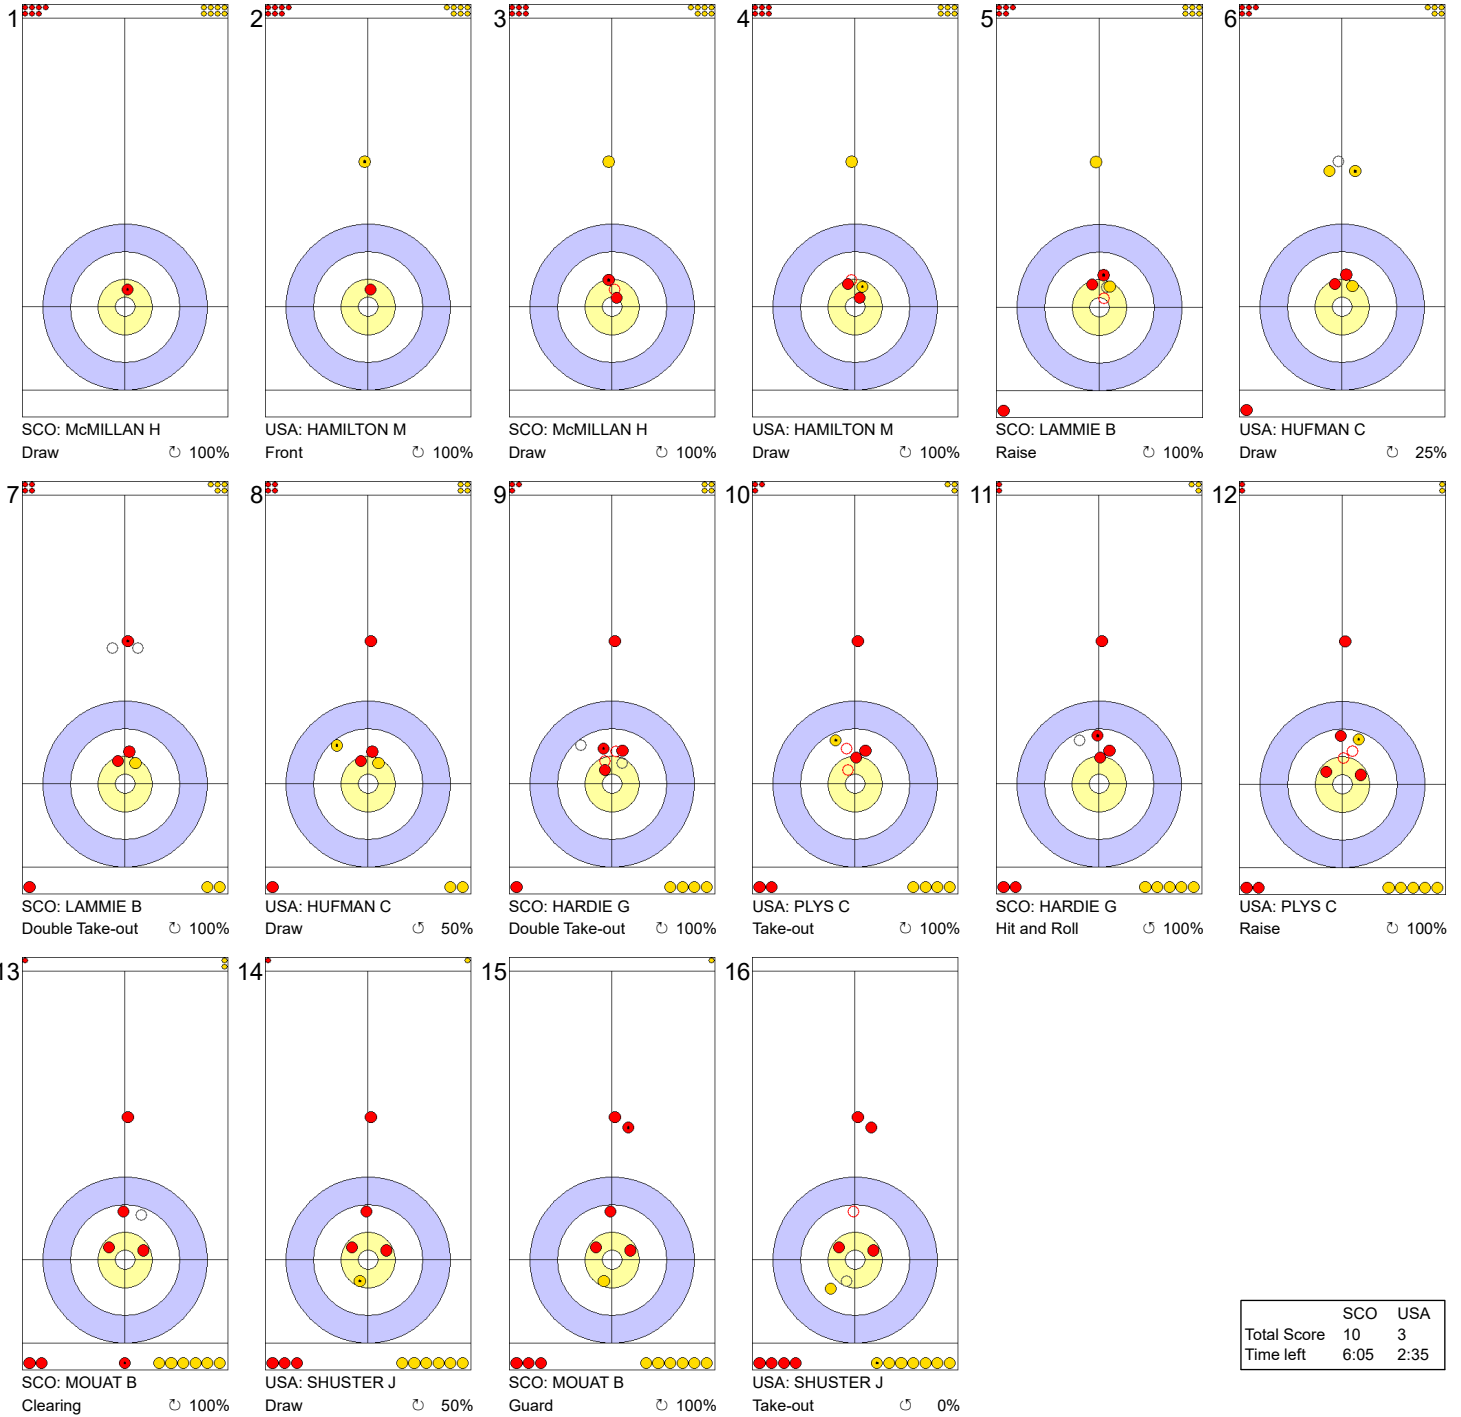

Legend:
 ↻ Clockwise ↺ Counter-clockwise - Not considered

Game - Shot by Shot

End 4			● SCO - Scotland 5 + 0 (this end) = 5			⊗ USA - United States 1 + 1 (this end) = 2											
1		USA: HAMILTON M Front ⌚ 100%	2		SCO: McMILLAN H Draw ⌚ 100%	3		USA: HAMILTON M Draw ⌚ 100%	4		SCO: McMILLAN H Draw ⌚ 100%	5		USA: HUFMAN C Draw ⌚ 100%	6		SCO: LAMMIE B Clearing ⌚ 100%
7		USA: HUFMAN C Front ⌚ 100%	8		SCO: LAMMIE B Clearing ⌚ 100%	9		USA: PLYS C Guard ⌚ 100%	10		SCO: HARDIE G Clearing ⌚ 100%	11		USA: PLYS C Guard Did not pass the hogline ⌚ 0%	12		SCO: HARDIE G Hit and Roll ⌚ 75%
13		USA: SHUSTER J Hit and Roll ⌚ 100%	14		SCO: MOUAT B Promotion Take-out ⌚ 0%	15		USA: SHUSTER J Promotion Take-out ⌚ 100%	16		SCO: MOUAT B Double Take-out ⌚ 50%						

	SCO	USA
Total Score	5	2
Time left	21:16	23:48

Legend:
 ⌚ Clockwise ⌚ Counter-clockwise - Not considered

Game - Shot by Shot

Legend:
 ↻ Clockwise ↺ Counter-clockwise - Not considered

Game - Shot by Shot

Legend:
 ↻ Clockwise ↺ Counter-clockwise - Not considered

Game - Shot by Shot

Legend:
 ↻ Clockwise ↺ Counter-clockwise - Not considered

Game - Shot by Shot

End 8 **SCO - Scotland** 8 + 2 (this end) = 10 **USA - United States** 3 + 0 (this end) = 3

	SCO	USA
Total Score	10	3
Time left	6:05	2:35

Legend:
 Clockwise
  Counter-clockwise
 - Not considered