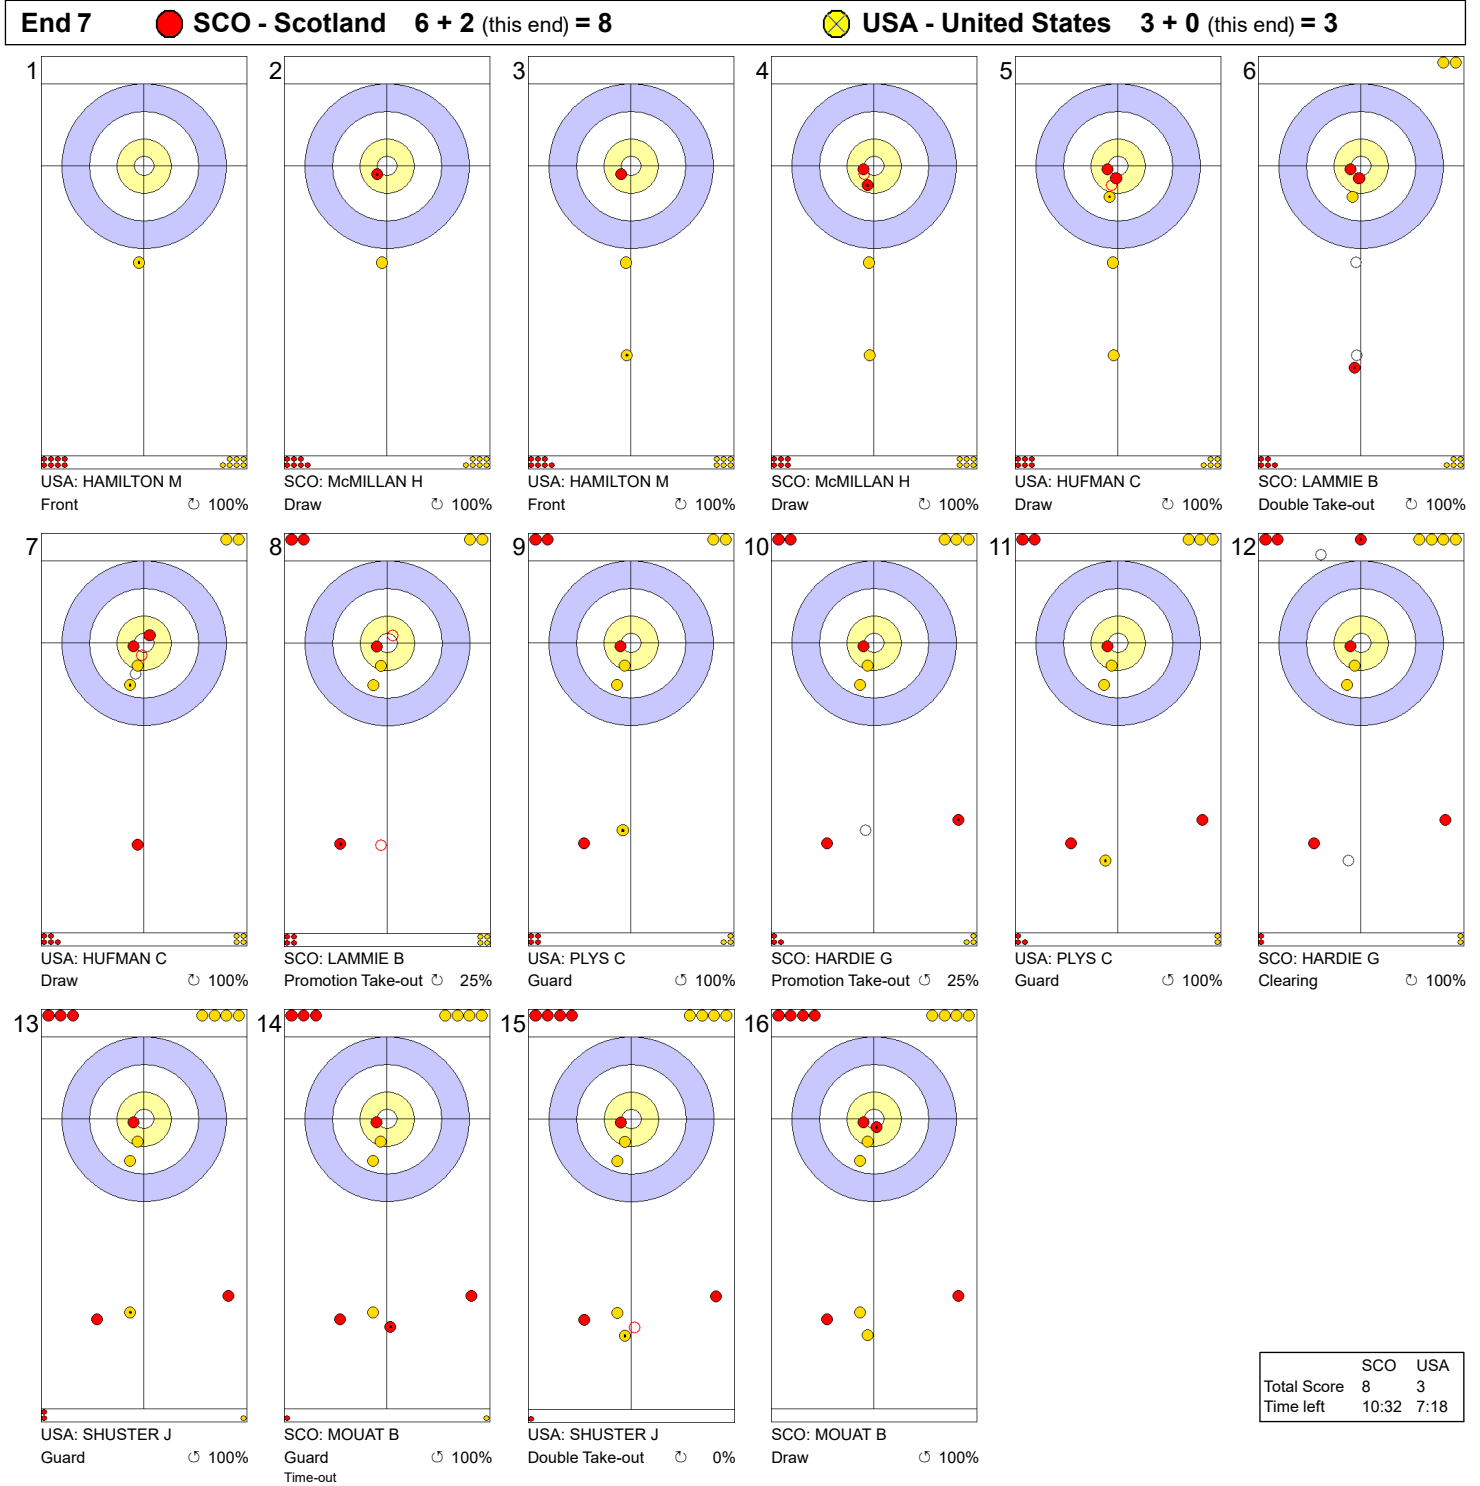

Legend:
 ↻ Clockwise ↺ Counter-clockwise - Not considered

Game - Shot by Shot

End 4			● SCO - Scotland 5 + 0 (this end) = 5			⊗ USA - United States 1 + 1 (this end) = 2											
1		USA: HAMILTON M Front ⌚ 100%	2		SCO: McMILLAN H Draw ⌚ 100%	3		USA: HAMILTON M Draw ⌚ 100%	4		SCO: McMILLAN H Draw ⌚ 100%	5		USA: HUFMAN C Draw ⌚ 100%	6		SCO: LAMMIE B Clearing ⌚ 100%
7		USA: HUFMAN C Front ⌚ 100%	8		SCO: LAMMIE B Clearing ⌚ 100%	9		USA: PLYS C Guard ⌚ 100%	10		SCO: HARDIE G Clearing ⌚ 100%	11		USA: PLYS C Guard Did not pass the hogline ⌚ 0%	12		SCO: HARDIE G Hit and Roll ⌚ 75%
13		USA: SHUSTER J Hit and Roll ⌚ 100%	14		SCO: MOUAT B Promotion Take-out ⌚ 0%	15		USA: SHUSTER J Promotion Take-out ⌚ 100%	16		SCO: MOUAT B Double Take-out ⌚ 50%						

	SCO	USA
Total Score	5	2
Time left	21:16	23:48

Legend:
 ⌚ Clockwise ⌚ Counter-clockwise - Not considered

Game - Shot by Shot

Legend:
 ↻ Clockwise ↺ Counter-clockwise - Not considered

Game - Shot by Shot

Legend:
 ↻ Clockwise ↺ Counter-clockwise - Not considered

Game - Shot by Shot

Legend:
 ↻ Clockwise ↺ Counter-clockwise - Not considered

Game - Shot by Shot

End 8 **SCO - Scotland** 8 + 2 (this end) = 10 **USA - United States** 3 + 0 (this end) = 3

	SCO	USA
Total Score	10	3
Time left	6:05	2:35

Legend:
 Clockwise
  Counter-clockwise
 - Not considered