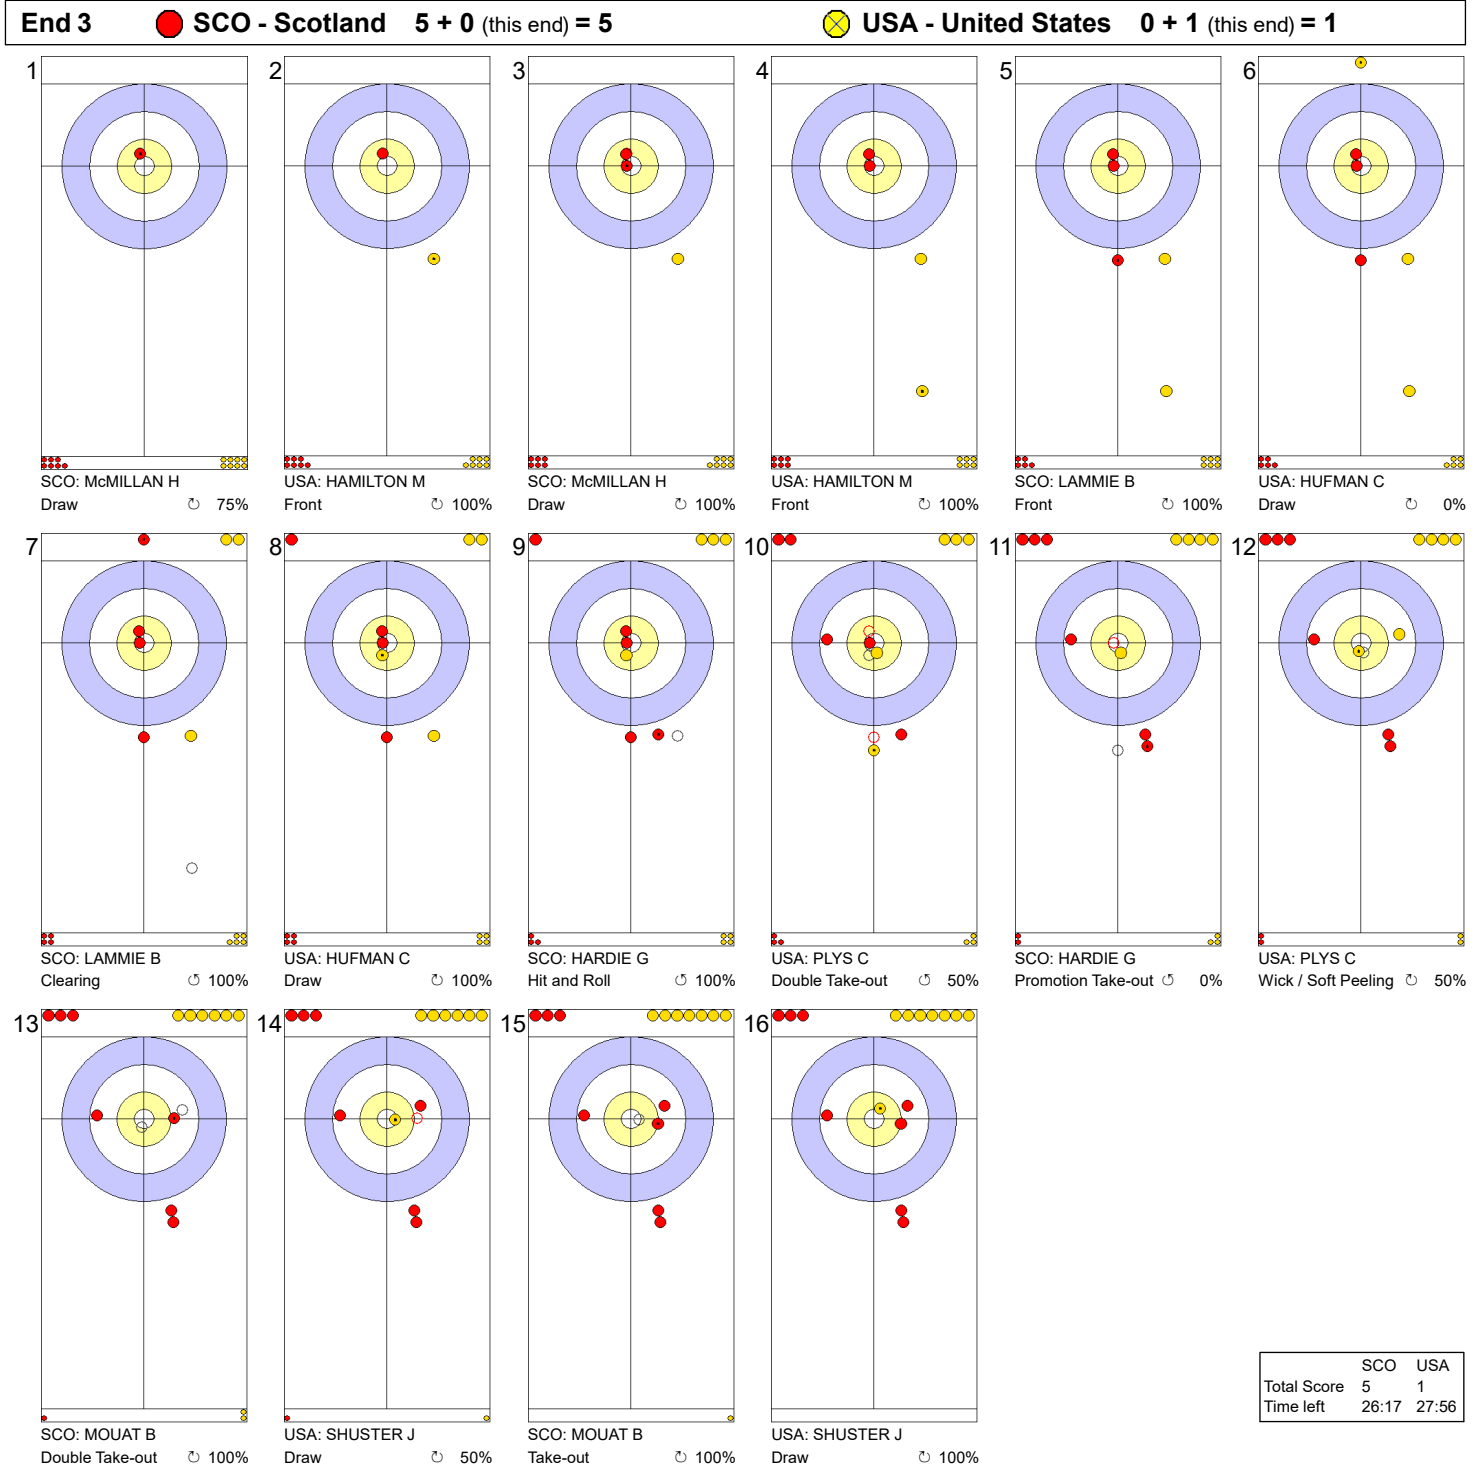

Game - Shot by Shot

Legend:
 ↻ Clockwise ↺ Counter-clockwise - Not considered

Game - Shot by Shot

Legend:
 ↻ Clockwise ↺ Counter-clockwise - Not considered

Game - Shot by Shot

	SCO	USA
Total Score	5	1
Time left	26:17	27:56

Legend:
 ↻ Clockwise ↺ Counter-clockwise - Not considered

Game - Shot by Shot

End 4			● SCO - Scotland 5 + 0 (this end) = 5			⊗ USA - United States 1 + 1 (this end) = 2											
1		USA: HAMILTON M Front ⌚ 100%	2		SCO: McMILLAN H Draw ⌚ 100%	3		USA: HAMILTON M Draw ⌚ 100%	4		SCO: McMILLAN H Draw ⌚ 100%	5		USA: HUFMAN C Draw ⌚ 100%	6		SCO: LAMMIE B Clearing ⌚ 100%
7		USA: HUFMAN C Front ⌚ 100%	8		SCO: LAMMIE B Clearing ⌚ 100%	9		USA: PLYS C Guard ⌚ 100%	10		SCO: HARDIE G Clearing ⌚ 100%	11		USA: PLYS C Guard Did not pass the hogline ⌚ 0%	12		SCO: HARDIE G Hit and Roll ⌚ 75%
13		USA: SHUSTER J Hit and Roll ⌚ 100%	14		SCO: MOUAT B Promotion Take-out ⌚ 0%	15		USA: SHUSTER J Promotion Take-out ⌚ 100%	16		SCO: MOUAT B Double Take-out ⌚ 50%						

	SCO	USA
Total Score	5	2
Time left	21:16	23:48

Legend:
 ⌚ Clockwise ⌚ Counter-clockwise - Not considered

Game - Shot by Shot

Legend:
 ↻ Clockwise ↺ Counter-clockwise - Not considered

Game - Shot by Shot

Legend:
 ↻ Clockwise ↺ Counter-clockwise - Not considered

Game - Shot by Shot

Legend:
 ↻ Clockwise ↺ Counter-clockwise - Not considered

Game - Shot by Shot

End 8 **SCO - Scotland** 8 + 2 (this end) = 10 **USA - United States** 3 + 0 (this end) = 3

	SCO	USA
Total Score	10	3
Time left	6:05	2:35