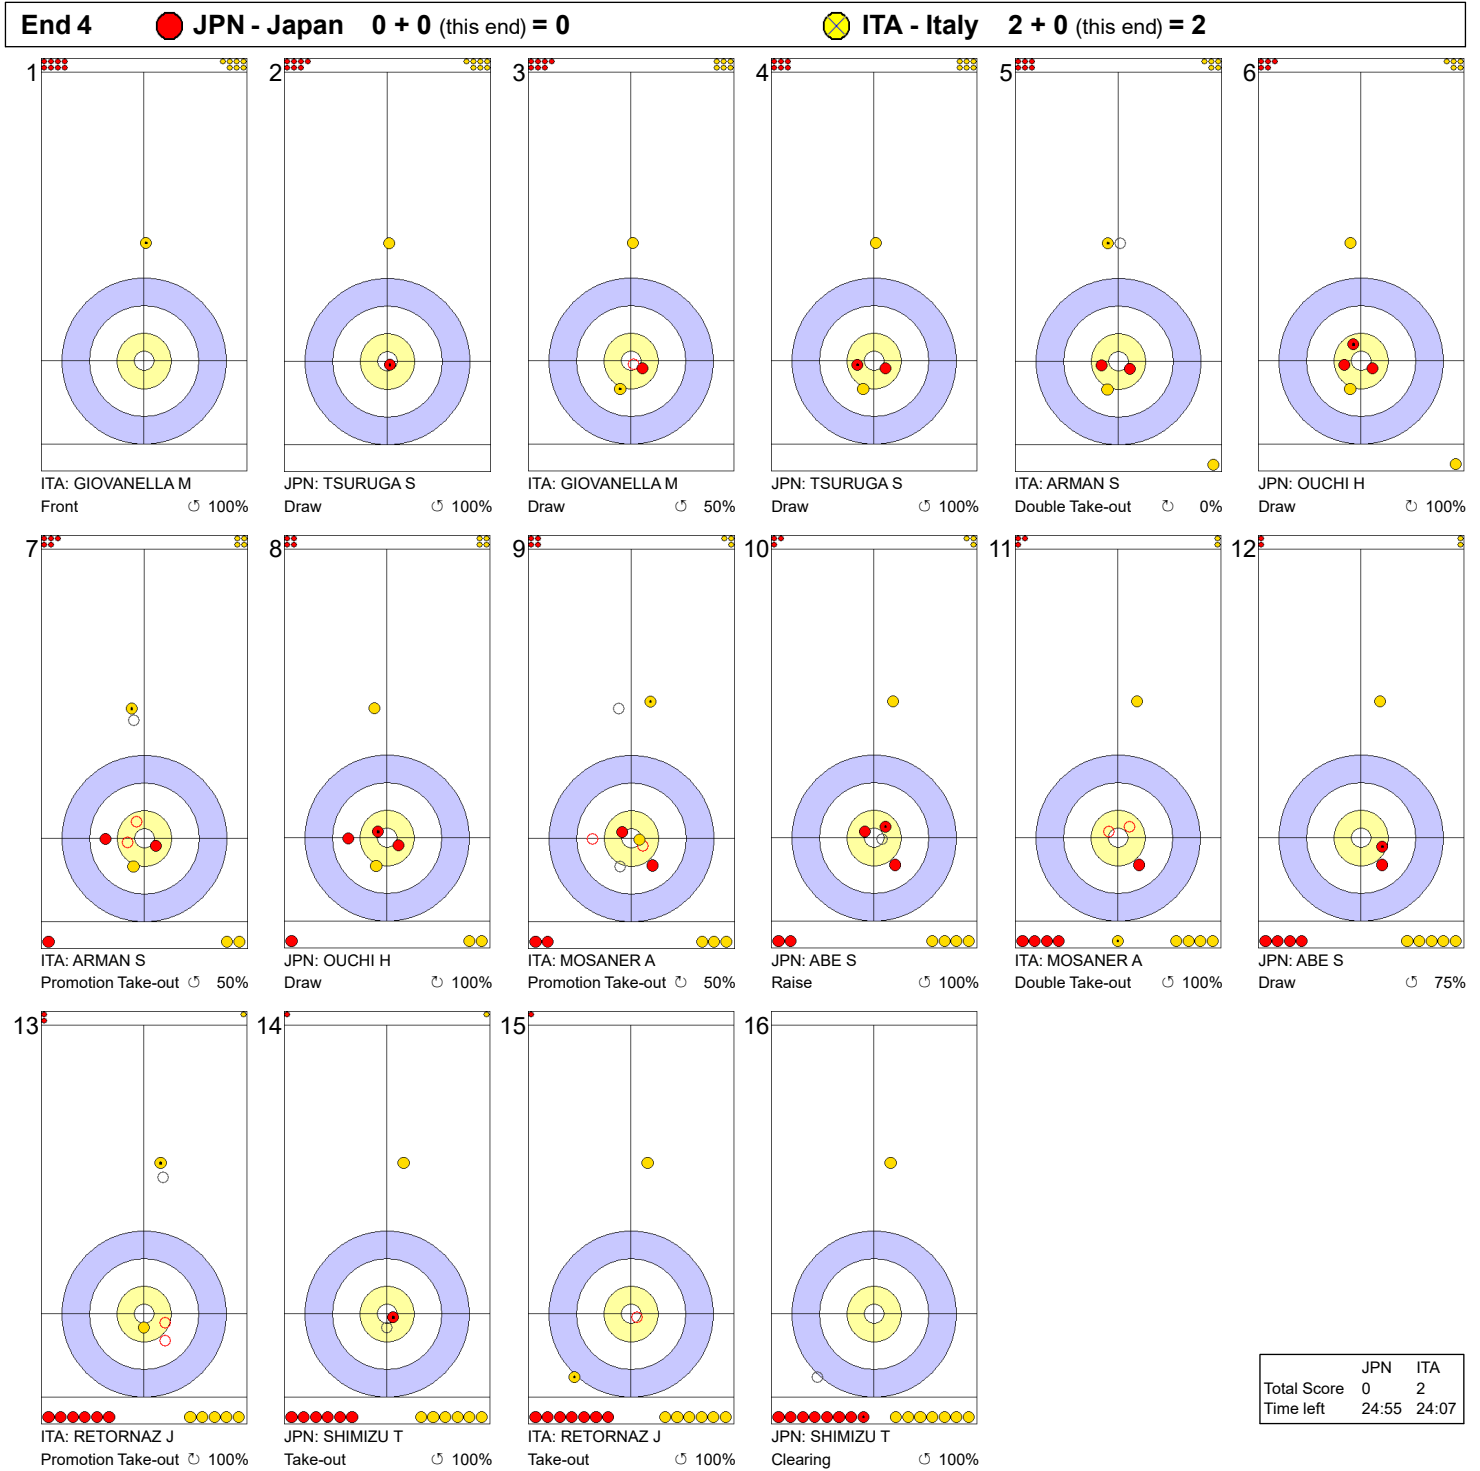

Game - Shot by Shot

Legend:
 ↻ Clockwise ↺ Counter-clockwise - Not considered

Game - Shot by Shot

Legend:
 ↻ Clockwise ↺ Counter-clockwise - Not considered

Game - Shot by Shot

Legend:
 ↻ Clockwise ↺ Counter-clockwise - Not considered

Game - Shot by Shot

Legend:
 ↻ Clockwise ↺ Counter-clockwise - Not considered

Game - Shot by Shot

End 5			● JPN - Japan 0 + 0 (this end) = 0			⊗ ITA - Italy 2 + 0 (this end) = 2		
1	ITA: GIOVANELLA M Front ⌚ 100%		2	JPN: TSURUGA S Draw ⌚ 75%		3	ITA: GIOVANELLA M Take-out ⌚ 50%	
4	JPN: TSURUGA S Draw ⌚ 75%		5	ITA: ARMAN S Wick / Soft Peeling Split ⌚ 100%		6	JPN: OUCHI H Take-out ⌚ 50%	
7	ITA: ARMAN S Take-out ⌚ 100%		8	JPN: OUCHI H Take-out ⌚ 100%		9	ITA: MOSANER A Take-out ⌚ 100%	
10	JPN: ABE S Hit and Roll ⌚ 75%		11	ITA: MOSANER A Hit and Roll ⌚ 100%		12	JPN: ABE S Take-out ⌚ 100%	
13	ITA: RETORNAZ J Raise ⌚ 0%		14	JPN: SHIMIZU T Take-out ⌚ 100%		15	ITA: RETORNAZ J Double Take-out ⌚ 100%	
16	JPN: SHIMIZU T Through -							

	JPN	ITA
Total Score	0	2
Time left	21:25	21:36

Legend:
 ⌚ Clockwise ⌚ Counter-clockwise - Not considered

Game - Shot by Shot

Legend:
 ↻ Clockwise ↺ Counter-clockwise - Not considered

Game - Shot by Shot

Legend:
 ↻ Clockwise ↺ Counter-clockwise - Not considered