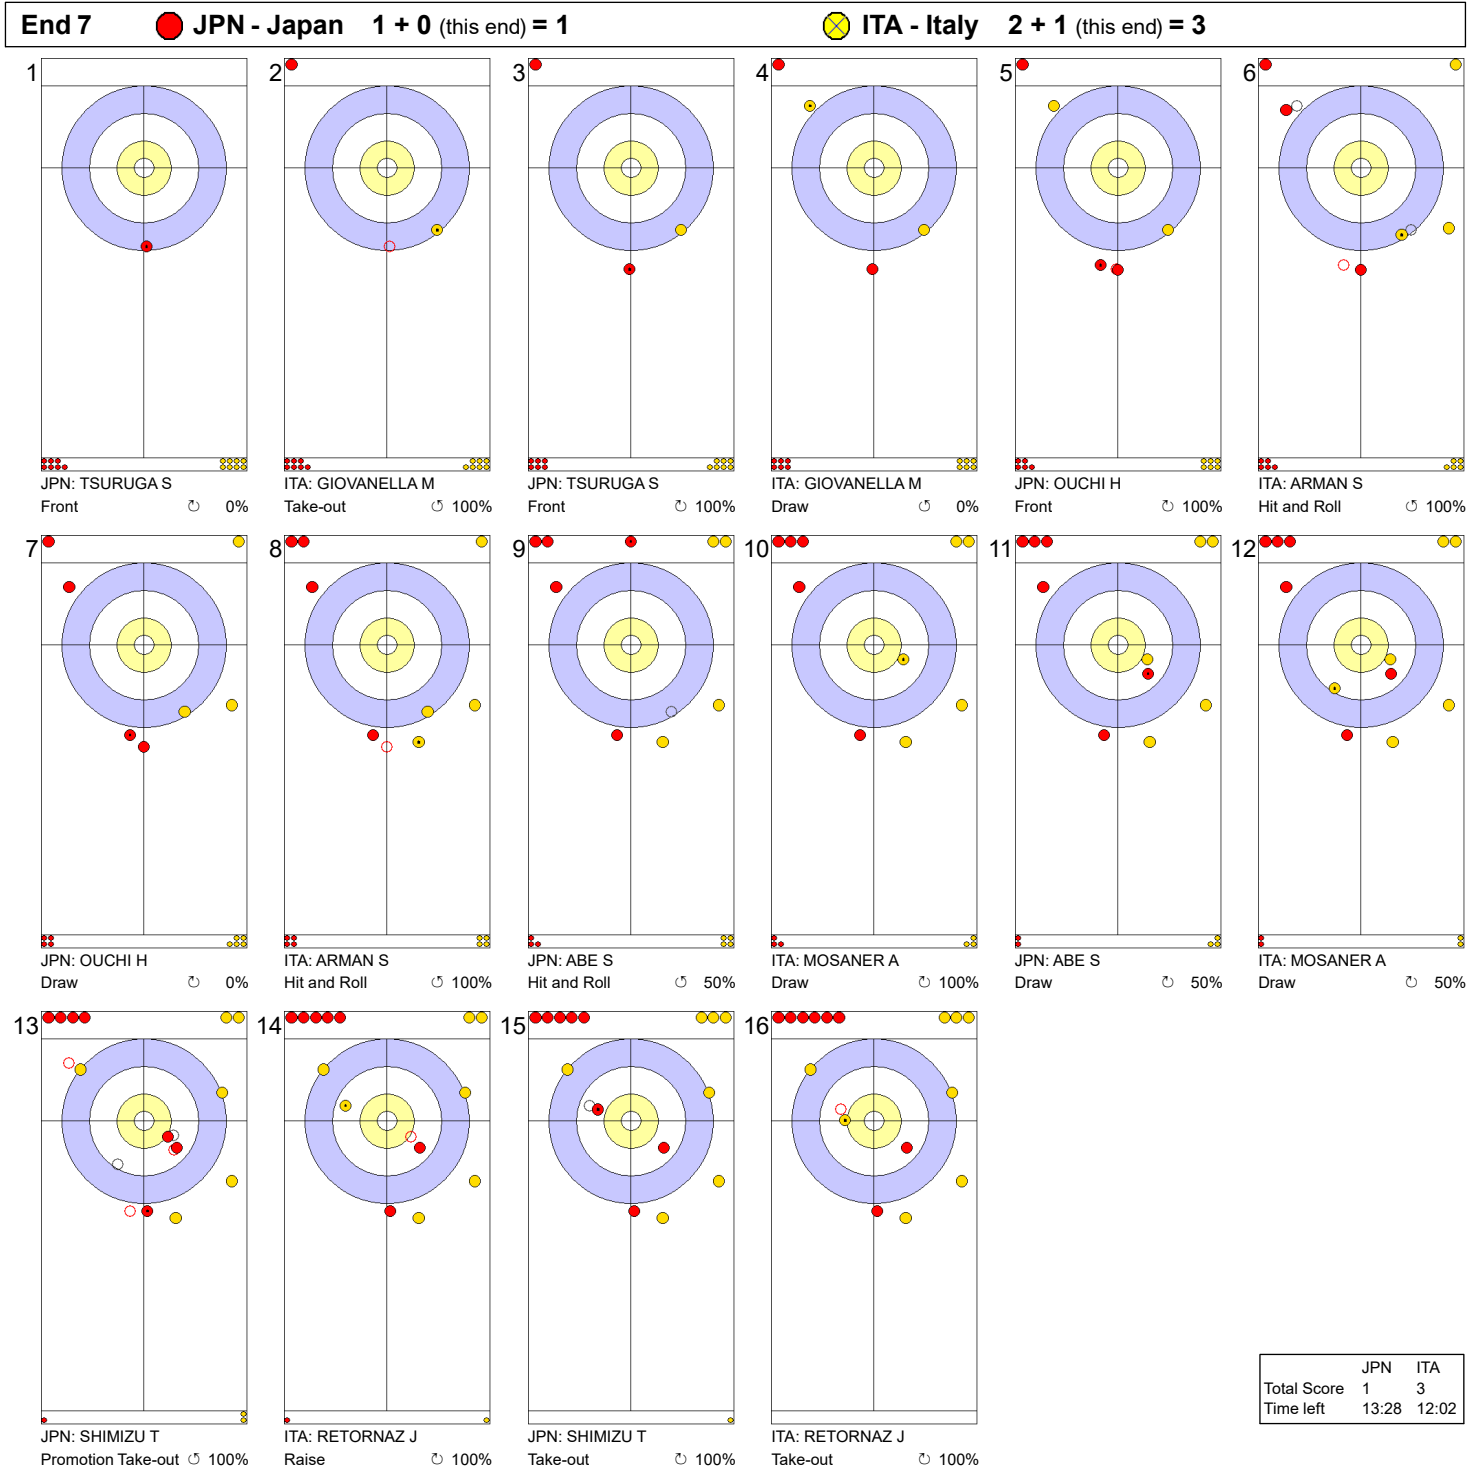

Game - Shot by Shot

Legend:
 ↻ Clockwise ↺ Counter-clockwise - Not considered

Game - Shot by Shot

Legend:
 ↻ Clockwise ↺ Counter-clockwise - Not considered

Game - Shot by Shot

Legend:
 ↻ Clockwise ↺ Counter-clockwise - Not considered

Game - Shot by Shot

Legend:
 ↻ Clockwise ↺ Counter-clockwise - Not considered

Game - Shot by Shot

End 5			● JPN - Japan 0 + 0 (this end) = 0			⊗ ITA - Italy 2 + 0 (this end) = 2		
1	ITA: GIOVANELLA M Front ⌚ 100%		2	JPN: TSURUGA S Draw ⌚ 75%		3	ITA: GIOVANELLA M Take-out ⌚ 50%	
4	JPN: TSURUGA S Draw ⌚ 75%		5	ITA: ARMAN S Wick / Soft Peeling Split ⌚ 100%		6	JPN: OUCHI H Take-out ⌚ 50%	
7	ITA: ARMAN S Take-out ⌚ 100%		8	JPN: OUCHI H Take-out ⌚ 100%		9	ITA: MOSANER A Take-out ⌚ 100%	
10	JPN: ABE S Hit and Roll ⌚ 75%		11	ITA: MOSANER A Hit and Roll ⌚ 100%		12	JPN: ABE S Take-out ⌚ 100%	
13	ITA: RETORNAZ J Raise ⌚ 0%		14	JPN: SHIMIZU T Take-out ⌚ 100%		15	ITA: RETORNAZ J Double Take-out ⌚ 100%	
16	JPN: SHIMIZU T Through -							

	JPN	ITA
Total Score	0	2
Time left	21:25	21:36

Legend:
 ⌚ Clockwise ⌚ Counter-clockwise - Not considered

Game - Shot by Shot

Legend:
 ↻ Clockwise ↺ Counter-clockwise - Not considered

Game - Shot by Shot

Legend:
 ↻ Clockwise ↺ Counter-clockwise - Not considered