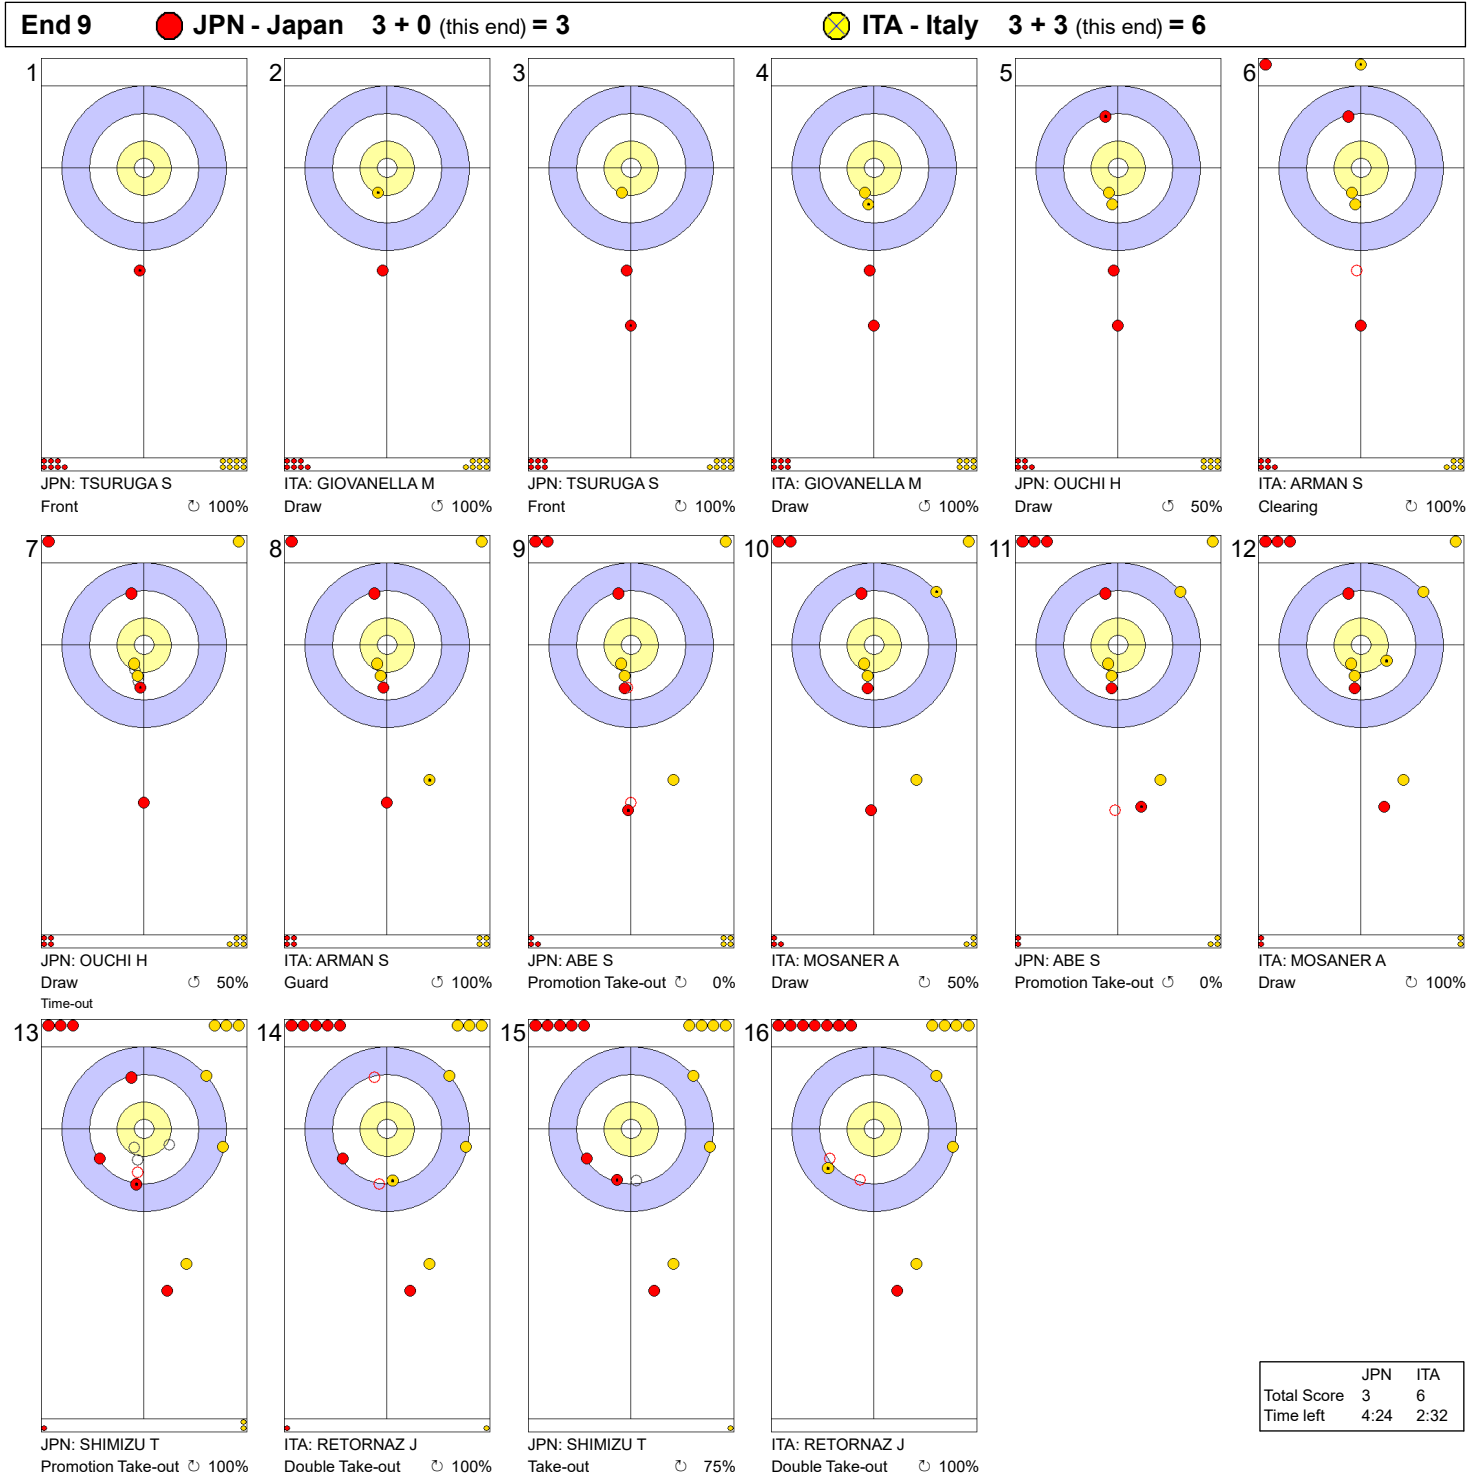

Game - Shot by Shot

Legend:
 ↻ Clockwise ↺ Counter-clockwise - Not considered

Game - Shot by Shot

Legend:
 ↻ Clockwise ↺ Counter-clockwise - Not considered

Game - Shot by Shot

Legend:
 ↻ Clockwise ↺ Counter-clockwise - Not considered

Game - Shot by Shot

Legend:
 ↻ Clockwise ↺ Counter-clockwise - Not considered

Game - Shot by Shot

End 5			● JPN - Japan 0 + 0 (this end) = 0			⊗ ITA - Italy 2 + 0 (this end) = 2		
1	ITA: GIOVANELLA M Front ⌚ 100%		2	JPN: TSURUGA S Draw ⌚ 75%		3	ITA: GIOVANELLA M Take-out ⌚ 50%	
4	JPN: TSURUGA S Draw ⌚ 75%		5	ITA: ARMAN S Wick / Soft Peeling Split ⌚ 100%		6	JPN: OUCHI H Take-out ⌚ 50%	
7	ITA: ARMAN S Take-out ⌚ 100%		8	JPN: OUCHI H Take-out ⌚ 100%		9	ITA: MOSANER A Take-out ⌚ 100%	
10	JPN: ABE S Hit and Roll ⌚ 75%		11	ITA: MOSANER A Hit and Roll ⌚ 100%		12	JPN: ABE S Take-out ⌚ 100%	
13	ITA: RETORNAZ J Raise ⌚ 0%		14	JPN: SHIMIZU T Take-out ⌚ 100%		15	ITA: RETORNAZ J Double Take-out ⌚ 100%	
16	JPN: SHIMIZU T Through -							

	JPN	ITA
Total Score	0	2
Time left	21:25	21:36

Legend:
 ⌚ Clockwise ⌚ Counter-clockwise - Not considered

Game - Shot by Shot

Legend:
 ↻ Clockwise ↺ Counter-clockwise - Not considered

Game - Shot by Shot

Legend:
 ↻ Clockwise ↺ Counter-clockwise - Not considered