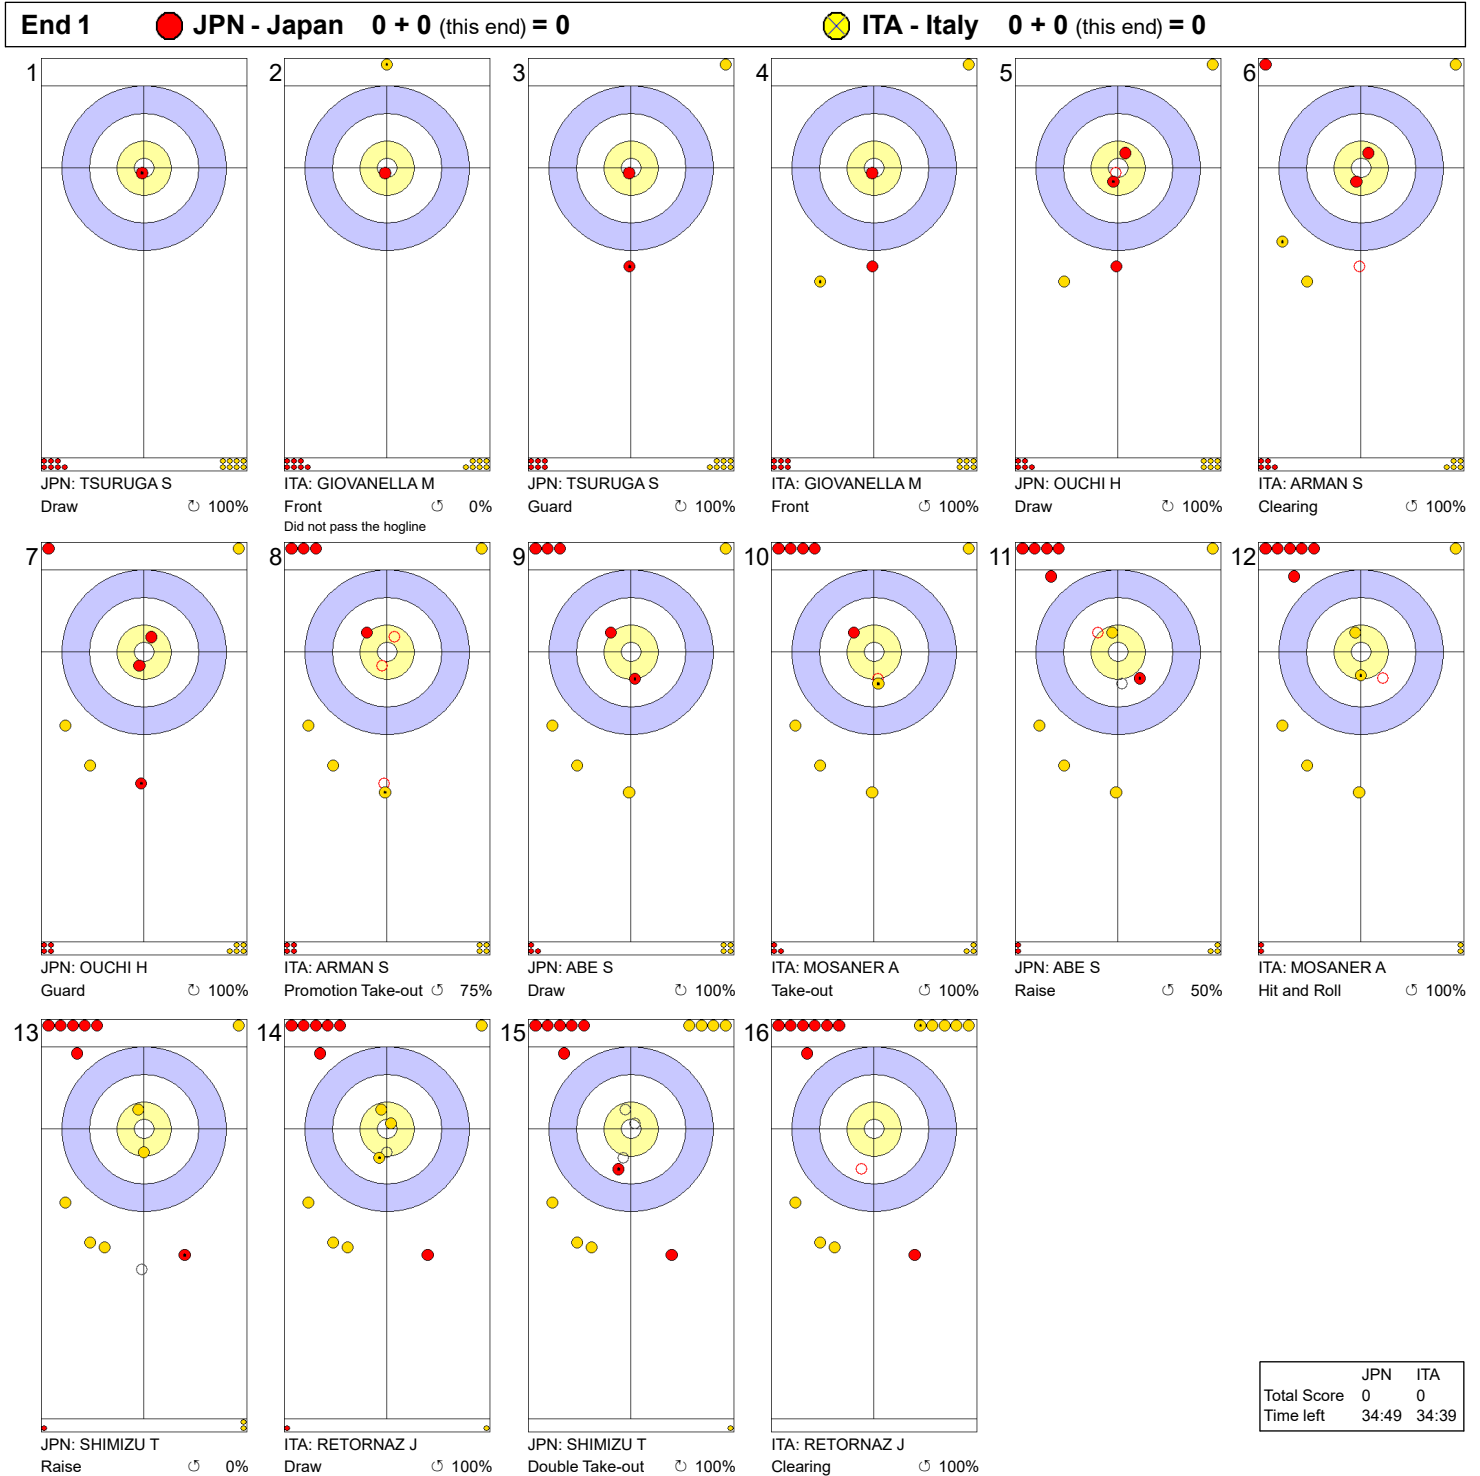

Game - Shot by Shot

Legend:
 ↻ Clockwise ↺ Counter-clockwise - Not considered

Game - Shot by Shot

Legend:
 ↻ Clockwise ↺ Counter-clockwise - Not considered

Game - Shot by Shot

Legend:
 ↻ Clockwise ↺ Counter-clockwise - Not considered

Game - Shot by Shot

Legend:
 ↻ Clockwise ↺ Counter-clockwise - Not considered

Game - Shot by Shot

End 5			● JPN - Japan 0 + 0 (this end) = 0			⊗ ITA - Italy 2 + 0 (this end) = 2		
1	ITA: GIOVANELLA M Front ⌚ 100%		2	JPN: TSURUGA S Draw ⌚ 75%		3	ITA: GIOVANELLA M Take-out ⌚ 50%	
4	JPN: TSURUGA S Draw ⌚ 75%		5	ITA: ARMAN S Wick / Soft Peeling Split ⌚ 100%		6	JPN: OUCHI H Take-out ⌚ 50%	
7	ITA: ARMAN S Take-out ⌚ 100%		8	JPN: OUCHI H Take-out ⌚ 100%		9	ITA: MOSANER A Take-out ⌚ 100%	
10	JPN: ABE S Hit and Roll ⌚ 75%		11	ITA: MOSANER A Hit and Roll ⌚ 100%		12	JPN: ABE S Take-out ⌚ 100%	
13	ITA: RETORNAZ J Raise ⌚ 0%		14	JPN: SHIMIZU T Take-out ⌚ 100%		15	ITA: RETORNAZ J Double Take-out ⌚ 100%	
16	JPN: SHIMIZU T Through -							

	JPN	ITA
Total Score	0	2
Time left	21:25	21:36

Legend:
 ⌚ Clockwise ⌚ Counter-clockwise - Not considered

Game - Shot by Shot

Legend:
 ↻ Clockwise ↺ Counter-clockwise - Not considered

Game - Shot by Shot

Legend:
 ↻ Clockwise ↺ Counter-clockwise - Not considered