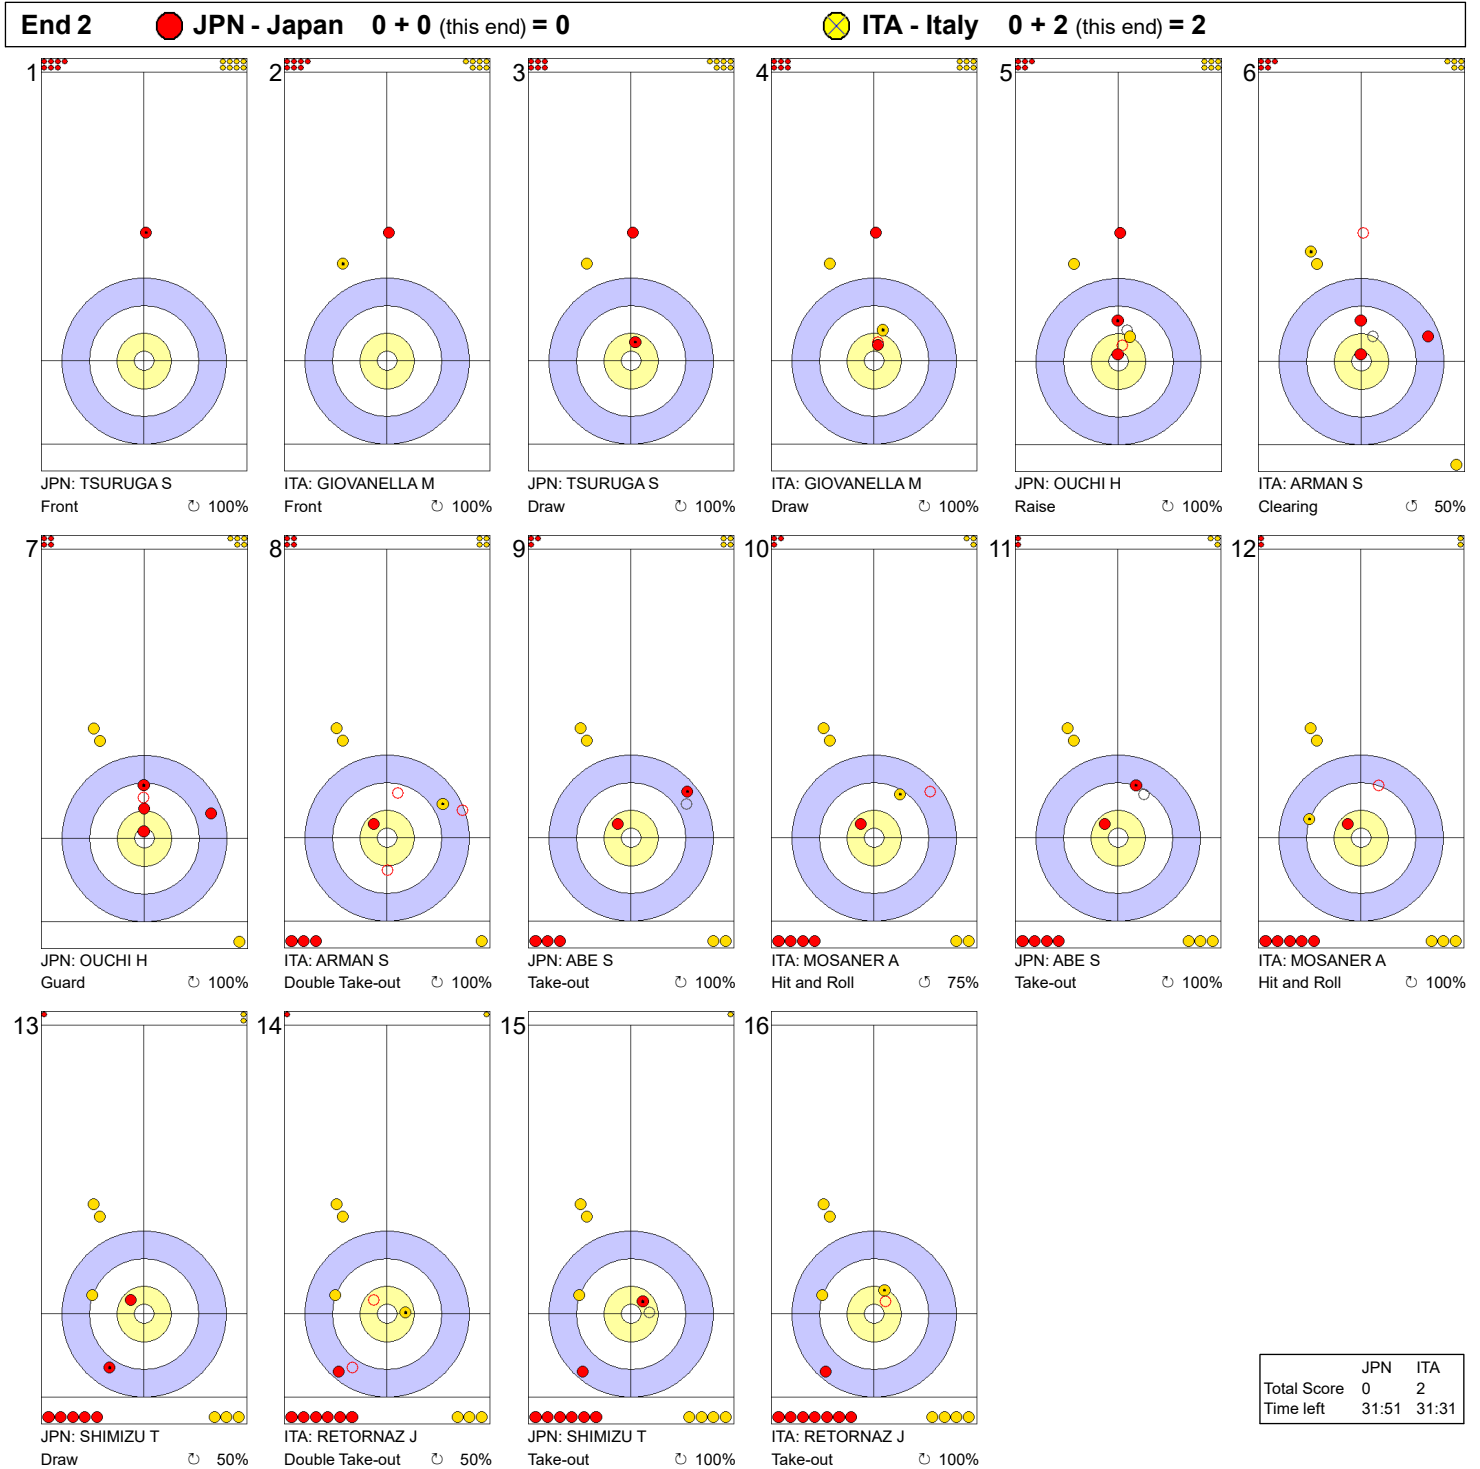

Game - Shot by Shot

Legend:
 ↻ Clockwise ↺ Counter-clockwise - Not considered

Game - Shot by Shot

Legend:
 ↻ Clockwise ↺ Counter-clockwise - Not considered

Game - Shot by Shot

Legend:
 ↻ Clockwise ↺ Counter-clockwise - Not considered

Game - Shot by Shot

Legend:
 ↻ Clockwise ↺ Counter-clockwise - Not considered

Game - Shot by Shot

End 5			● JPN - Japan 0 + 0 (this end) = 0			⊗ ITA - Italy 2 + 0 (this end) = 2		
1	ITA: GIOVANELLA M Front ⌚ 100%		2	JPN: TSURUGA S Draw ⌚ 75%		3	ITA: GIOVANELLA M Take-out ⌚ 50%	
4	JPN: TSURUGA S Draw ⌚ 75%		5	ITA: ARMAN S Wick / Soft Peeling Split ⌚ 100%		6	JPN: OUCHI H Take-out ⌚ 50%	
7	ITA: ARMAN S Take-out ⌚ 100%		8	JPN: OUCHI H Take-out ⌚ 100%		9	ITA: MOSANER A Take-out ⌚ 100%	
10	JPN: ABE S Hit and Roll ⌚ 75%		11	ITA: MOSANER A Hit and Roll ⌚ 100%		12	JPN: ABE S Take-out ⌚ 100%	
13	ITA: RETORNAZ J Raise ⌚ 0%		14	JPN: SHIMIZU T Take-out ⌚ 100%		15	ITA: RETORNAZ J Double Take-out ⌚ 100%	
16	JPN: SHIMIZU T Through -							

	JPN	ITA
Total Score	0	2
Time left	21:25	21:36

Legend:
 ⌚ Clockwise ⌚ Counter-clockwise - Not considered

Game - Shot by Shot

Legend:
 ↻ Clockwise ↺ Counter-clockwise - Not considered

Game - Shot by Shot

Legend:
 ↻ Clockwise ↺ Counter-clockwise - Not considered