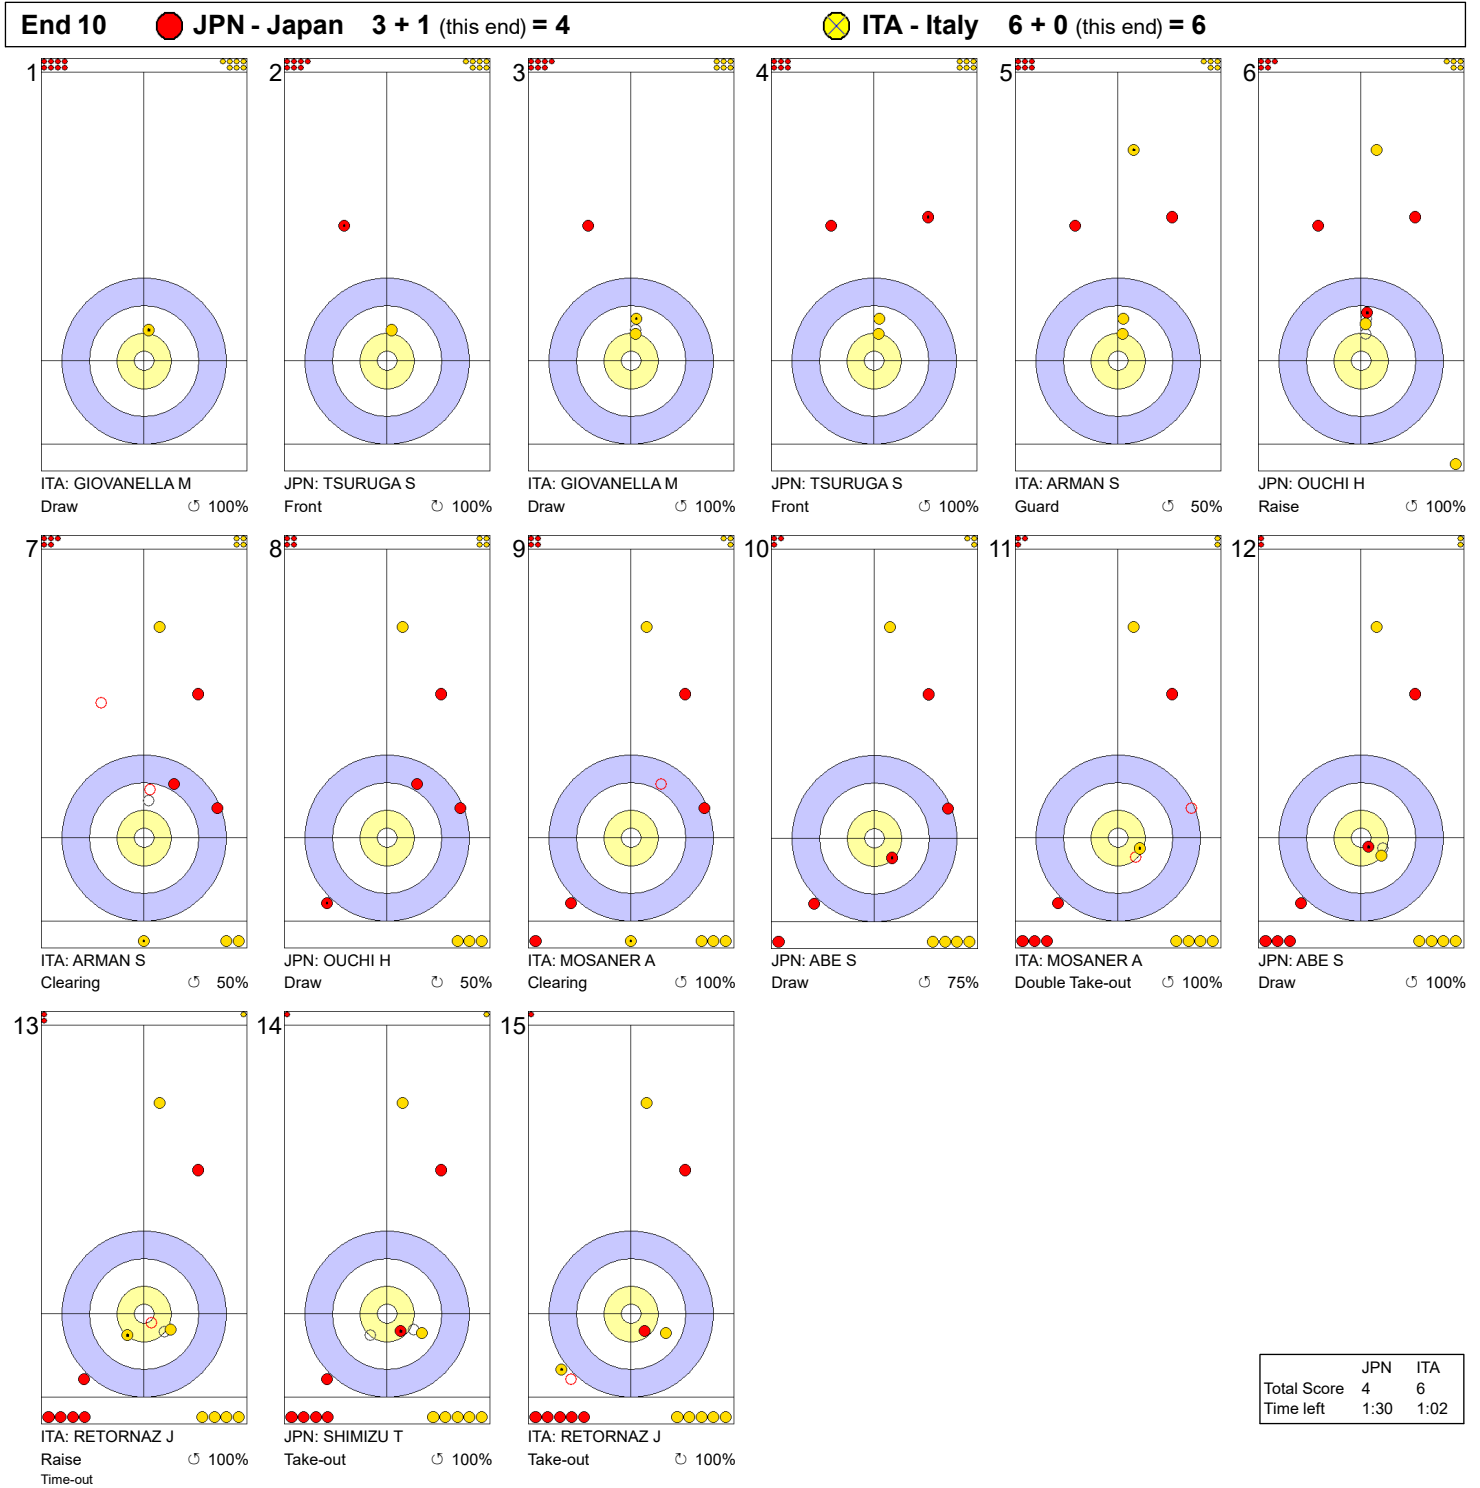

Game - Shot by Shot

Legend:
 ↻ Clockwise ↺ Counter-clockwise - Not considered

Game - Shot by Shot

Legend:
 ↻ Clockwise ↺ Counter-clockwise - Not considered

Game - Shot by Shot

Legend:
 ↻ Clockwise ↺ Counter-clockwise - Not considered

Game - Shot by Shot

Legend:
 ↻ Clockwise ↺ Counter-clockwise - Not considered

Game - Shot by Shot

End 5			● JPN - Japan 0 + 0 (this end) = 0			⊗ ITA - Italy 2 + 0 (this end) = 2		
1	ITA: GIOVANELLA M Front ⌚ 100%		2	JPN: TSURUGA S Draw ⌚ 75%		3	ITA: GIOVANELLA M Take-out ⌚ 50%	
4	JPN: TSURUGA S Draw ⌚ 75%		5	ITA: ARMAN S Wick / Soft Peeling Split ⌚ 100%		6	JPN: OUCHI H Take-out ⌚ 50%	
7	ITA: ARMAN S Take-out ⌚ 100%		8	JPN: OUCHI H Take-out ⌚ 100%		9	ITA: MOSANER A Take-out ⌚ 100%	
10	JPN: ABE S Hit and Roll ⌚ 75%		11	ITA: MOSANER A Hit and Roll ⌚ 100%		12	JPN: ABE S Take-out ⌚ 100%	
13	ITA: RETORNAZ J Raise ⌚ 0%		14	JPN: SHIMIZU T Take-out ⌚ 100%		15	ITA: RETORNAZ J Double Take-out ⌚ 100%	
16	JPN: SHIMIZU T Through -							

	JPN	ITA
Total Score	0	2
Time left	21:25	21:36

Legend:
 ⌚ Clockwise ⌚ Counter-clockwise - Not considered

Game - Shot by Shot

Legend:
 ↻ Clockwise ↺ Counter-clockwise - Not considered

Game - Shot by Shot

Legend:
 ↻ Clockwise ↺ Counter-clockwise - Not considered