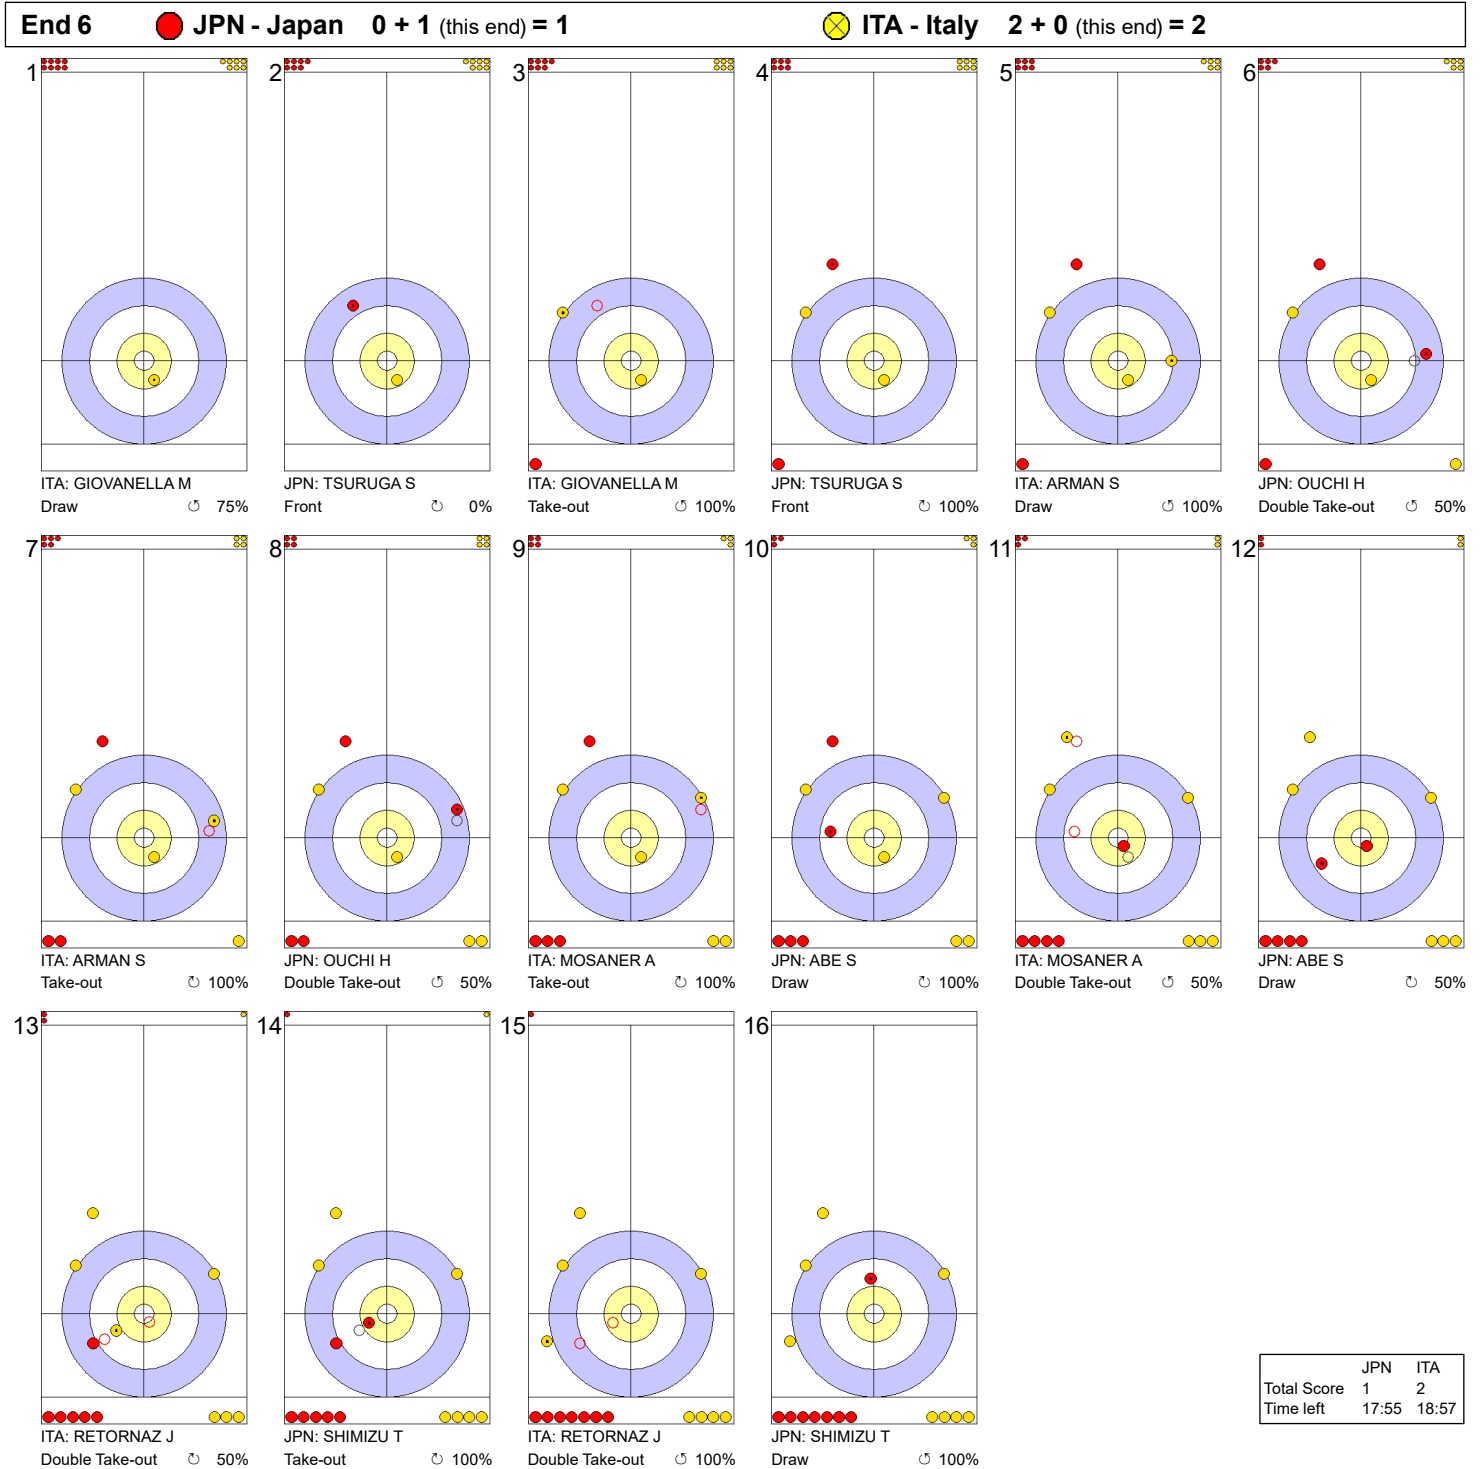

Game - Shot by Shot

Legend:
 ↻ Clockwise ↺ Counter-clockwise - Not considered

Game - Shot by Shot

Legend:
 ↻ Clockwise ↺ Counter-clockwise - Not considered

Game - Shot by Shot

Legend:
 ↻ Clockwise ↺ Counter-clockwise - Not considered

Game - Shot by Shot

Legend:
 ↻ Clockwise ↺ Counter-clockwise - Not considered

Game - Shot by Shot

End 5			● JPN - Japan 0 + 0 (this end) = 0			⊗ ITA - Italy 2 + 0 (this end) = 2		
1	ITA: GIOVANELLA M Front ⌚ 100%		2	JPN: TSURUGA S Draw ⌚ 75%		3	ITA: GIOVANELLA M Take-out ⌚ 50%	
4	JPN: TSURUGA S Draw ⌚ 75%		5	ITA: ARMAN S Wick / Soft Peeling Split ⌚ 100%		6	JPN: OUCHI H Take-out ⌚ 50%	
7	ITA: ARMAN S Take-out ⌚ 100%		8	JPN: OUCHI H Take-out ⌚ 100%		9	ITA: MOSANER A Take-out ⌚ 100%	
10	JPN: ABE S Hit and Roll ⌚ 75%		11	ITA: MOSANER A Hit and Roll ⌚ 100%		12	JPN: ABE S Take-out ⌚ 100%	
13	ITA: RETORNAZ J Raise ⌚ 0%		14	JPN: SHIMIZU T Take-out ⌚ 100%		15	ITA: RETORNAZ J Double Take-out ⌚ 100%	
16	JPN: SHIMIZU T Through -							

	JPN	ITA
Total Score	0	2
Time left	21:25	21:36

Legend:
 ⌚ Clockwise ⌚ Counter-clockwise - Not considered

Game - Shot by Shot

Legend:
 ↻ Clockwise ↺ Counter-clockwise - Not considered

Game - Shot by Shot

Legend:
 ↻ Clockwise ↺ Counter-clockwise - Not considered