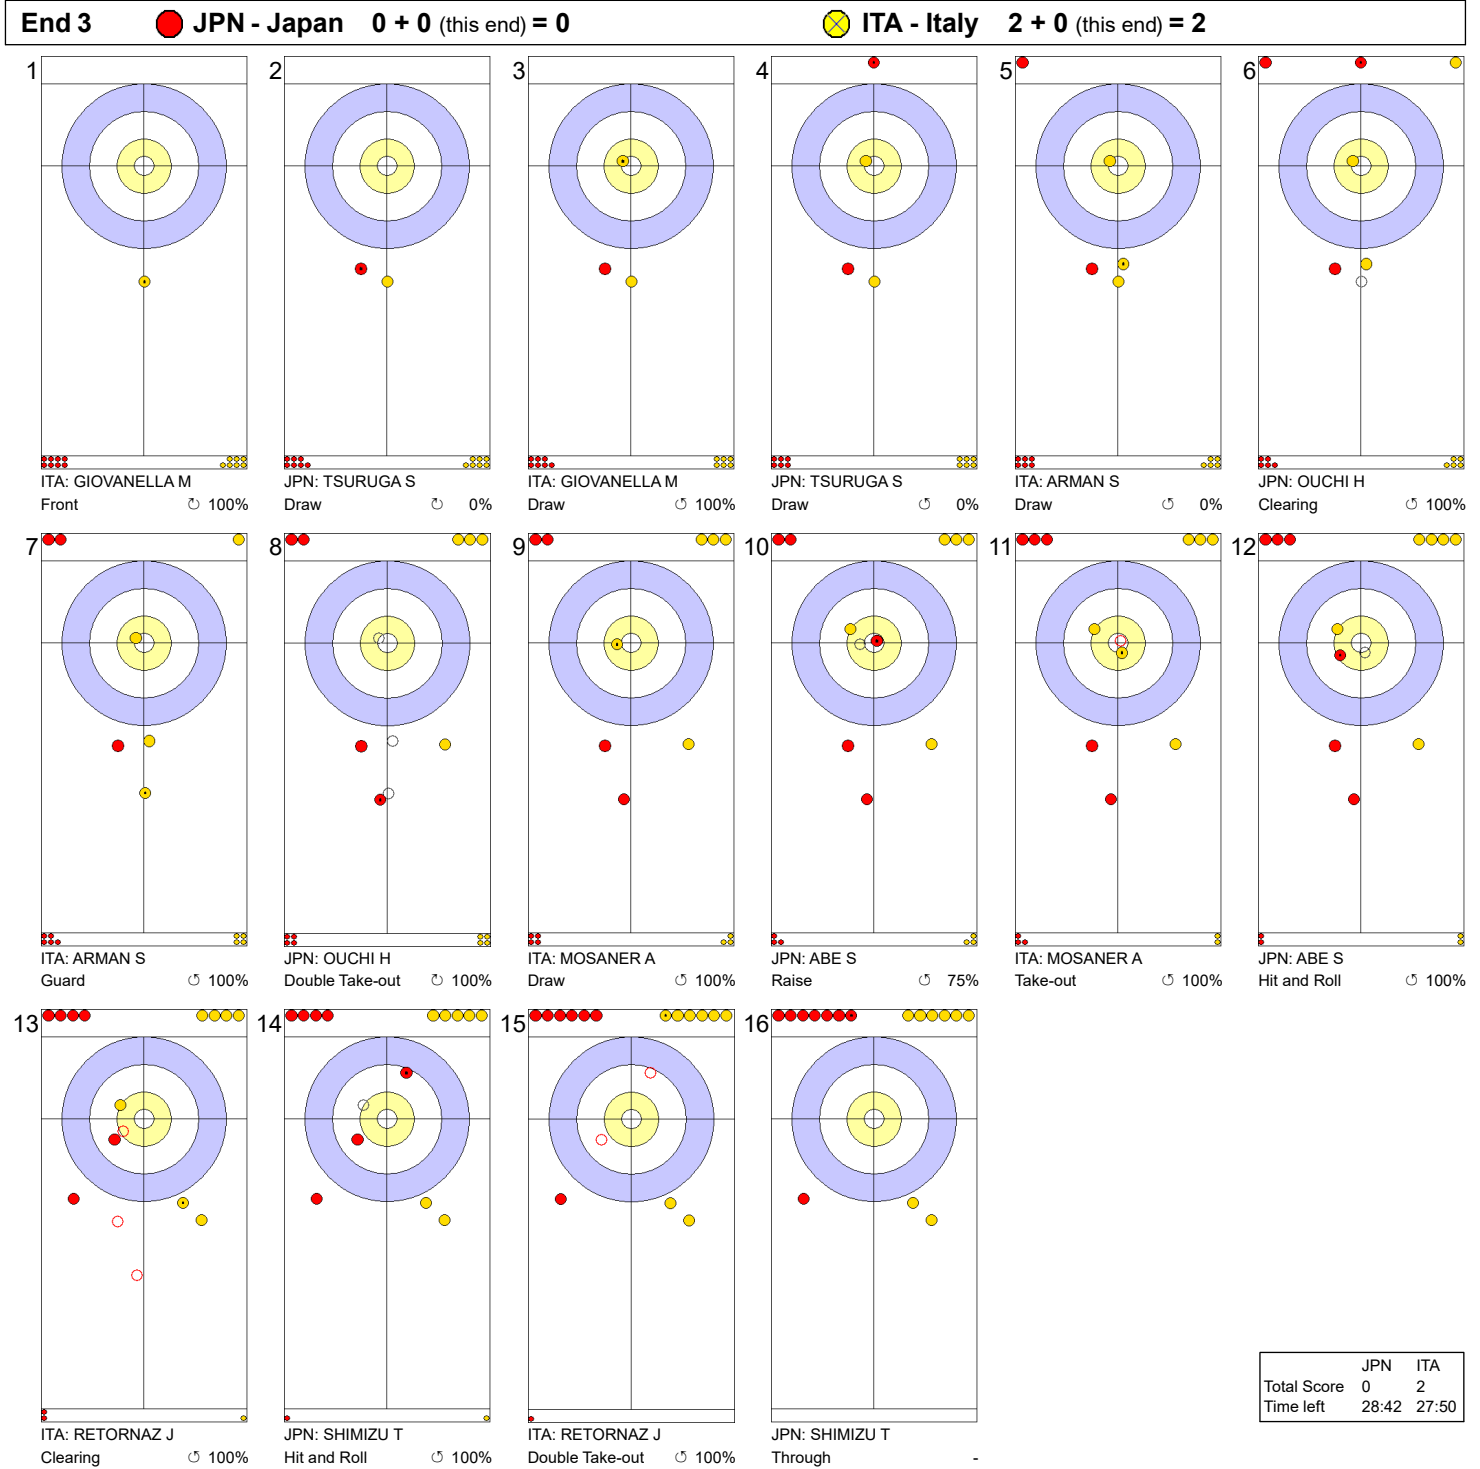

Game - Shot by Shot

Legend:
 ↻ Clockwise ↺ Counter-clockwise - Not considered

Game - Shot by Shot

Legend:
 ↻ Clockwise ↺ Counter-clockwise - Not considered

Game - Shot by Shot

Legend:
 ↻ Clockwise ↺ Counter-clockwise - Not considered

Game - Shot by Shot

Legend:
 ↻ Clockwise ↺ Counter-clockwise - Not considered

Game - Shot by Shot

End 5			● JPN - Japan 0 + 0 (this end) = 0			⊗ ITA - Italy 2 + 0 (this end) = 2		
1	ITA: GIOVANELLA M Front ⌚ 100%		2	JPN: TSURUGA S Draw ⌚ 75%		3	ITA: GIOVANELLA M Take-out ⌚ 50%	
4	JPN: TSURUGA S Draw ⌚ 75%		5	ITA: ARMAN S Wick / Soft Peeling Split ⌚ 100%		6	JPN: OUCHI H Take-out ⌚ 50%	
7	ITA: ARMAN S Take-out ⌚ 100%		8	JPN: OUCHI H Take-out ⌚ 100%		9	ITA: MOSANER A Take-out ⌚ 100%	
10	JPN: ABE S Hit and Roll ⌚ 75%		11	ITA: MOSANER A Hit and Roll ⌚ 100%		12	JPN: ABE S Take-out ⌚ 100%	
13	ITA: RETORNAZ J Raise ⌚ 0%		14	JPN: SHIMIZU T Take-out ⌚ 100%		15	ITA: RETORNAZ J Double Take-out ⌚ 100%	
16	JPN: SHIMIZU T Through -							

	JPN	ITA
Total Score	0	2
Time left	21:25	21:36

Legend:
 ⌚ Clockwise ⌚ Counter-clockwise - Not considered

Game - Shot by Shot

Legend:
 ↻ Clockwise ↺ Counter-clockwise - Not considered

Game - Shot by Shot

Legend:
 ↻ Clockwise ↺ Counter-clockwise - Not considered