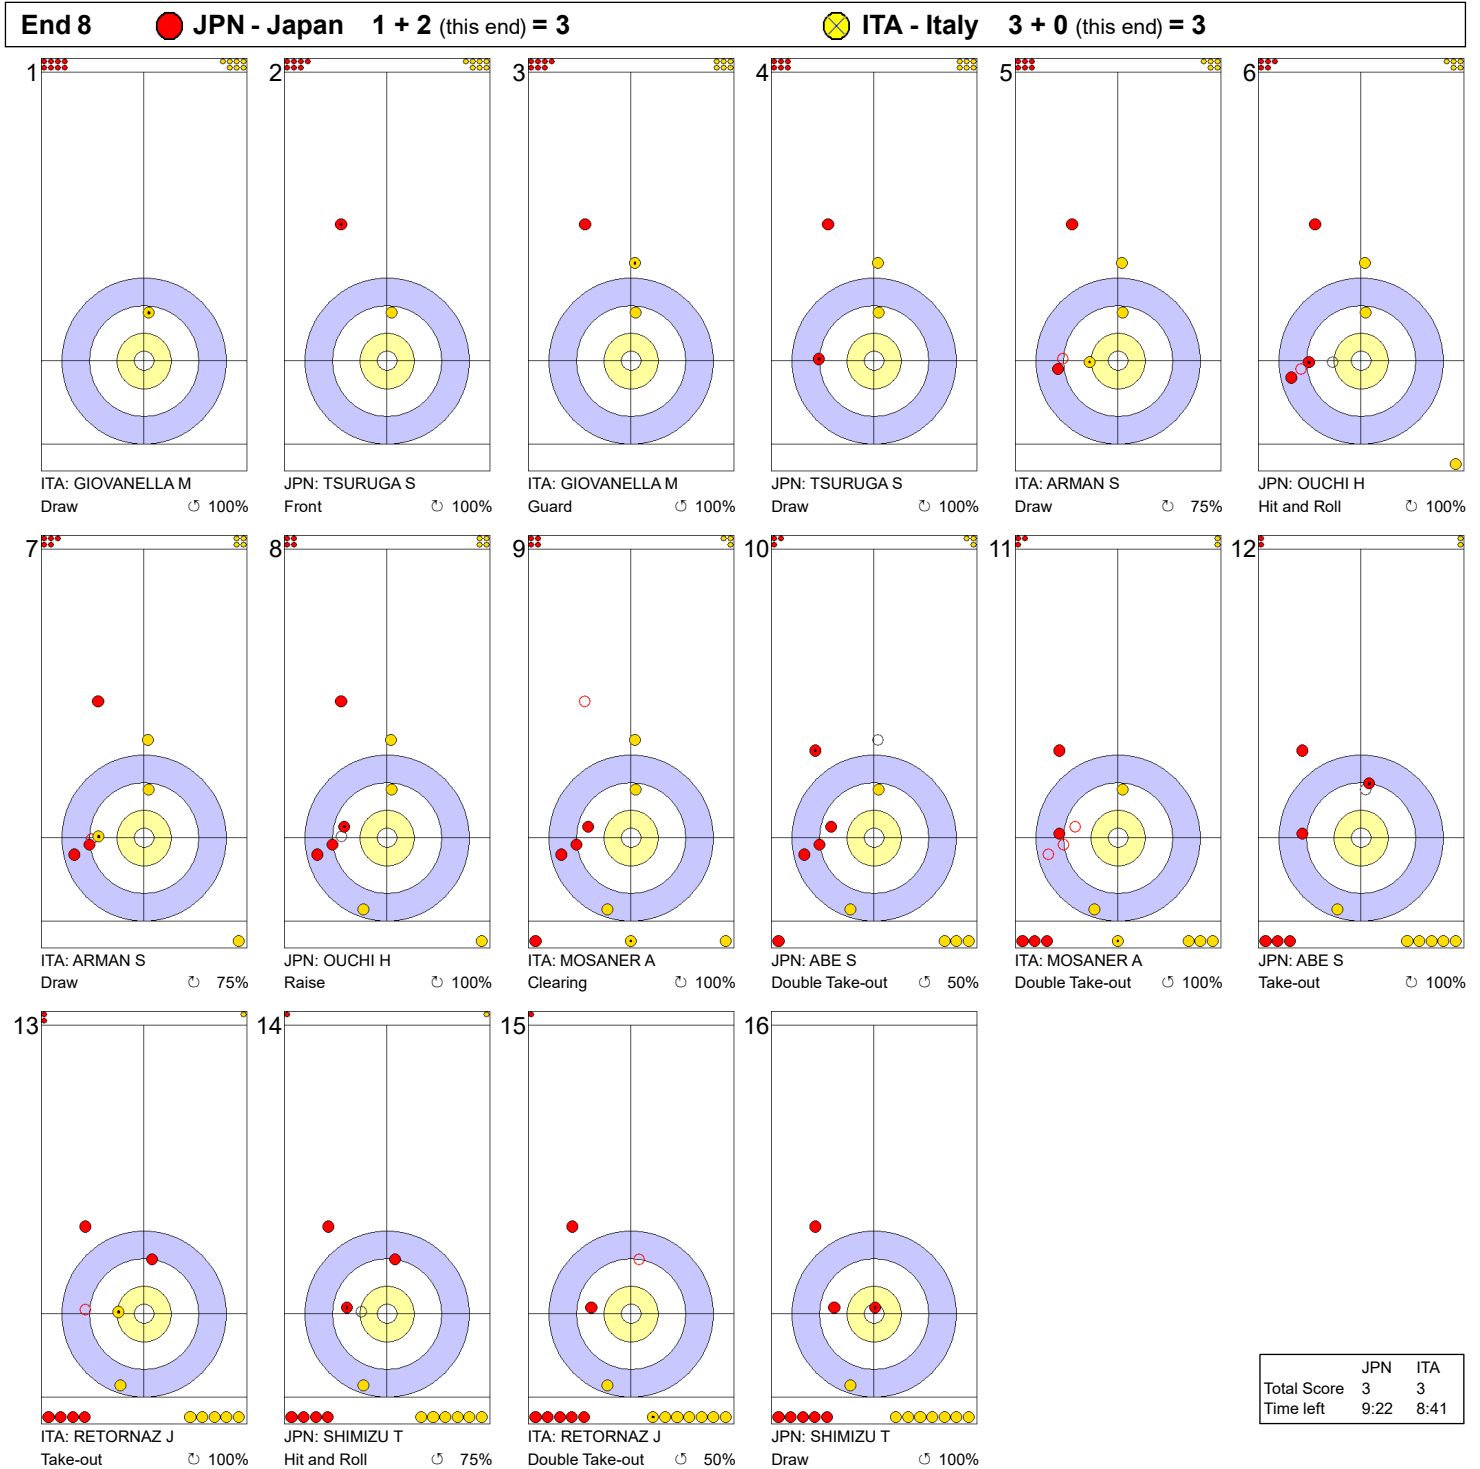

Game - Shot by Shot

Legend:
 ↻ Clockwise ↺ Counter-clockwise - Not considered

Game - Shot by Shot

Legend:
 ↻ Clockwise ↺ Counter-clockwise - Not considered

Game - Shot by Shot

Legend:
 ↻ Clockwise ↺ Counter-clockwise - Not considered

Game - Shot by Shot

Legend:
 ↻ Clockwise ↺ Counter-clockwise - Not considered

Game - Shot by Shot

End 5			● JPN - Japan 0 + 0 (this end) = 0			⊗ ITA - Italy 2 + 0 (this end) = 2		
1	ITA: GIOVANELLA M Front ⌚ 100%		2	JPN: TSURUGA S Draw ⌚ 75%		3	ITA: GIOVANELLA M Take-out ⌚ 50%	
4	JPN: TSURUGA S Draw ⌚ 75%		5	ITA: ARMAN S Wick / Soft Peeling Split ⌚ 100%		6	JPN: OUCHI H Take-out ⌚ 50%	
7	ITA: ARMAN S Take-out ⌚ 100%		8	JPN: OUCHI H Take-out ⌚ 100%		9	ITA: MOSANER A Take-out ⌚ 100%	
10	JPN: ABE S Hit and Roll ⌚ 75%		11	ITA: MOSANER A Hit and Roll ⌚ 100%		12	JPN: ABE S Take-out ⌚ 100%	
13	ITA: RETORNAZ J Raise ⌚ 0%		14	JPN: SHIMIZU T Take-out ⌚ 100%		15	ITA: RETORNAZ J Double Take-out ⌚ 100%	
16	JPN: SHIMIZU T Through -							

	JPN	ITA
Total Score	0	2
Time left	21:25	21:36

Legend:
 ⌚ Clockwise ⌚ Counter-clockwise - Not considered

Game - Shot by Shot

Legend:
 ↻ Clockwise ↺ Counter-clockwise - Not considered

Game - Shot by Shot

Legend:
 ↻ Clockwise ↺ Counter-clockwise - Not considered