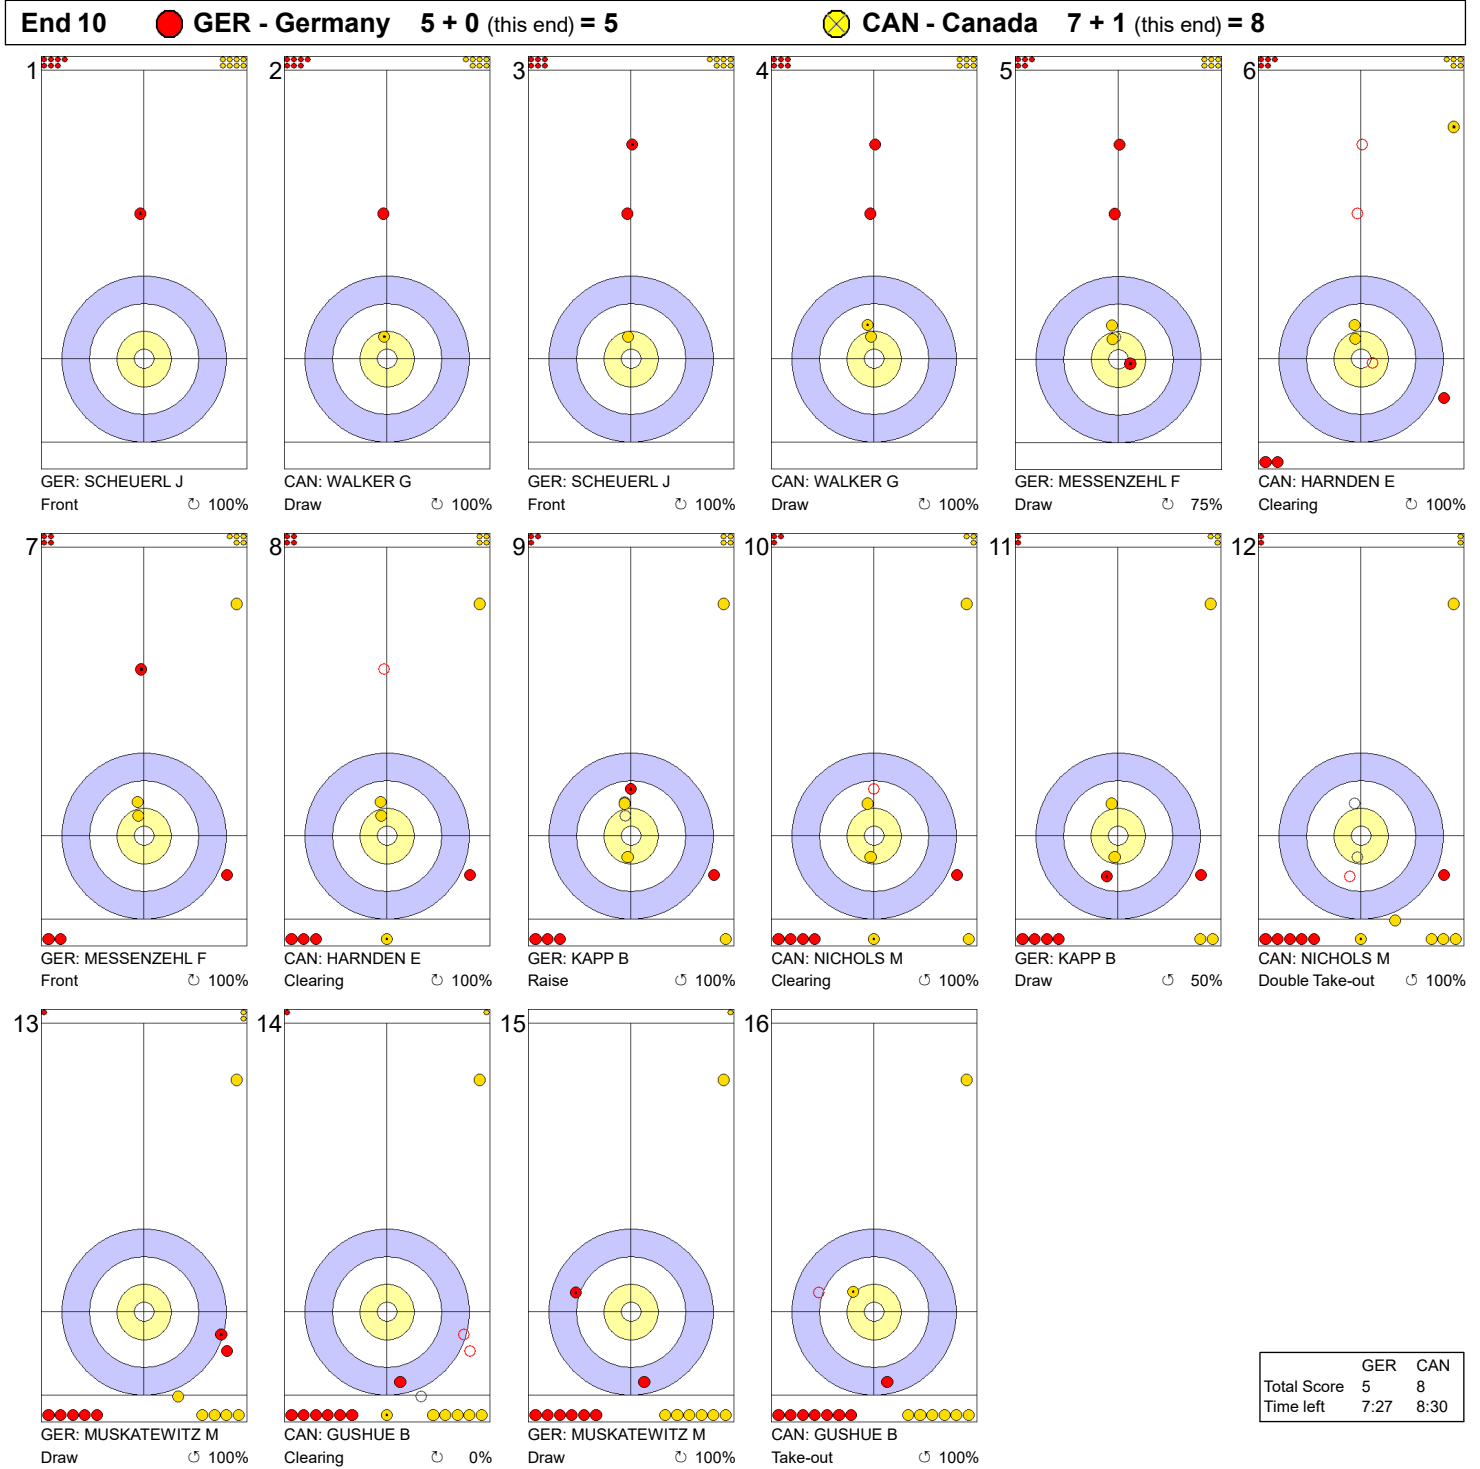

	GER	CAN
Total Score	0	2
Time left	35:50	35:32

Legend:
 ⤵ Clockwise ⤴ Counter-clockwise - Not considered

Game - Shot by Shot

Legend:
 ↻ Clockwise ↺ Counter-clockwise - Not considered

Game - Shot by Shot

Legend:
 ↻ Clockwise ↺ Counter-clockwise - Not considered

Shot	Player	Shot Description	Direction
1	GER: SCHEUERL J	Front	100%
2	CAN: WALKER G	Draw	75%
3	GER: SCHEUERL J	Draw	75%
4	CAN: WALKER G	Draw	50%
5	GER: MESSENZEHL F	Draw	100%
6	CAN: HARNDEN E	Clearing	100%
7	GER: MESSENZEHL F	Guard	75%
8	CAN: HARNDEN E	Double Take-out	100%
9	GER: KAPP B	Guard	100%
10	CAN: NICHOLS M	Hit and Roll	100%
11	GER: KAPP B	Guard	75%
12	CAN: NICHOLS M	Clearing	100%
13	GER: MUSKATEWITZ M	Guard	75%
14	CAN: GUSHUE B	Clearing	75%
15	GER: MUSKATEWITZ M	Hit and Roll	100%
16	CAN: GUSHUE B	Take-out	100%

	GER	CAN
Total Score	3	5
Time left	18:17	18:37

Legend:
 ↻ Clockwise ↺ Counter-clockwise - Not considered

Game - Shot by Shot

Legend:
 ↻ Clockwise ↺ Counter-clockwise - Not considered

Game - Shot by Shot

Legend:
 ↻ Clockwise ↺ Counter-clockwise - Not considered

Game - Shot by Shot

Legend:
 ↻ Clockwise ↺ Counter-clockwise - Not considered