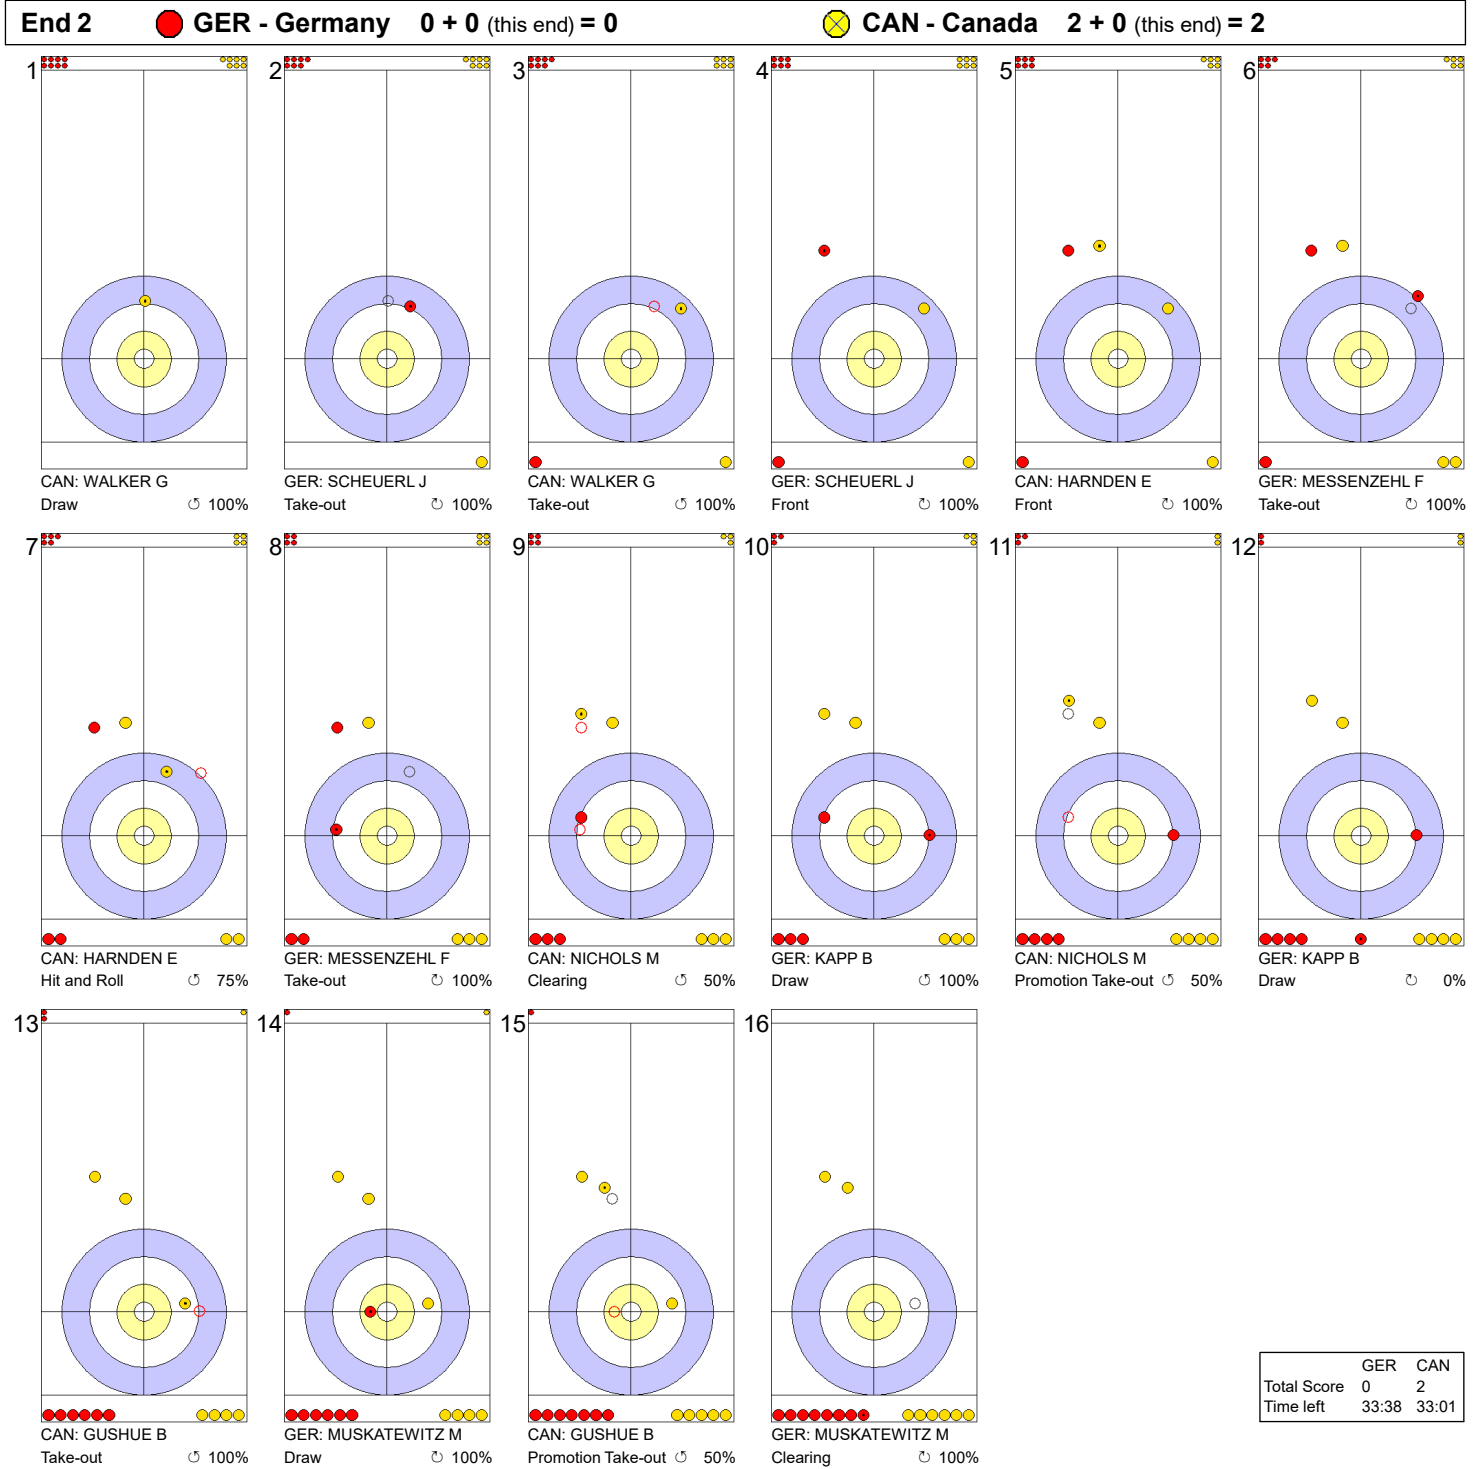

Game - Shot by Shot

End 1 ● **GER - Germany** 0 + 0 (this end) = 0 ● **CAN - Canada** 0 + 2 (this end) = 2

<p>1</p> <p>GER: SCHEUERL J Draw ⤵ 100%</p>	<p>2</p> <p>CAN: WALKER G Take-out ⤵ 100%</p>	<p>3</p> <p>GER: SCHEUERL J Take-out ⤵ 100%</p>	<p>4</p> <p>CAN: WALKER G Front ⤵ 100%</p>	<p>5</p> <p>GER: MESSENZEHL F Guard ⤵ 75%</p>	<p>6</p> <p>CAN: HARNDEN E Clearing ⤵ 100%</p>
<p>7</p> <p>GER: MESSENZEHL F Guard ⤵ 100%</p>	<p>8</p> <p>CAN: HARNDEN E Hit and Roll ⤵ 100%</p>	<p>9</p> <p>GER: KAPP B Take-out ⤵ 100%</p>	<p>10</p> <p>CAN: NICHOLS M Draw ⤵ 100%</p>	<p>11</p> <p>GER: KAPP B Double Take-out ⤵ 50%</p>	<p>12</p> <p>CAN: NICHOLS M Raise ⤵ 25%</p>
<p>13</p> <p>GER: MUSKATEWITZ M Double Take-out ⤵ 50%</p>	<p>14</p> <p>CAN: GUSHUE B Take-out ⤵ 100%</p>	<p>15</p> <p>GER: MUSKATEWITZ M Hit and Roll ⤵ 75%</p>	<p>16</p> <p>CAN: GUSHUE B Take-out ⤵ 100%</p>		

	GER	CAN
Total Score	0	2
Time left	35:50	35:32

Legend:
 ⤵ Clockwise ⤴ Counter-clockwise - Not considered

Game - Shot by Shot

Legend:
 ↻ Clockwise ↺ Counter-clockwise - Not considered

Game - Shot by Shot

Legend:
 ↻ Clockwise ↺ Counter-clockwise - Not considered

Game - Shot by Shot

Legend:
 Clockwise  Counter-clockwise - Not considered

Game - Shot by Shot

Legend:
 ↻ Clockwise ↺ Counter-clockwise - Not considered

Game - Shot by Shot

End 7 ● **GER - Germany** 3 + 0 (this end) = 3 ● **CAN - Canada** 4 + 1 (this end) = 5

Game - Shot by Shot

Legend:
 ↻ Clockwise ↺ Counter-clockwise - Not considered