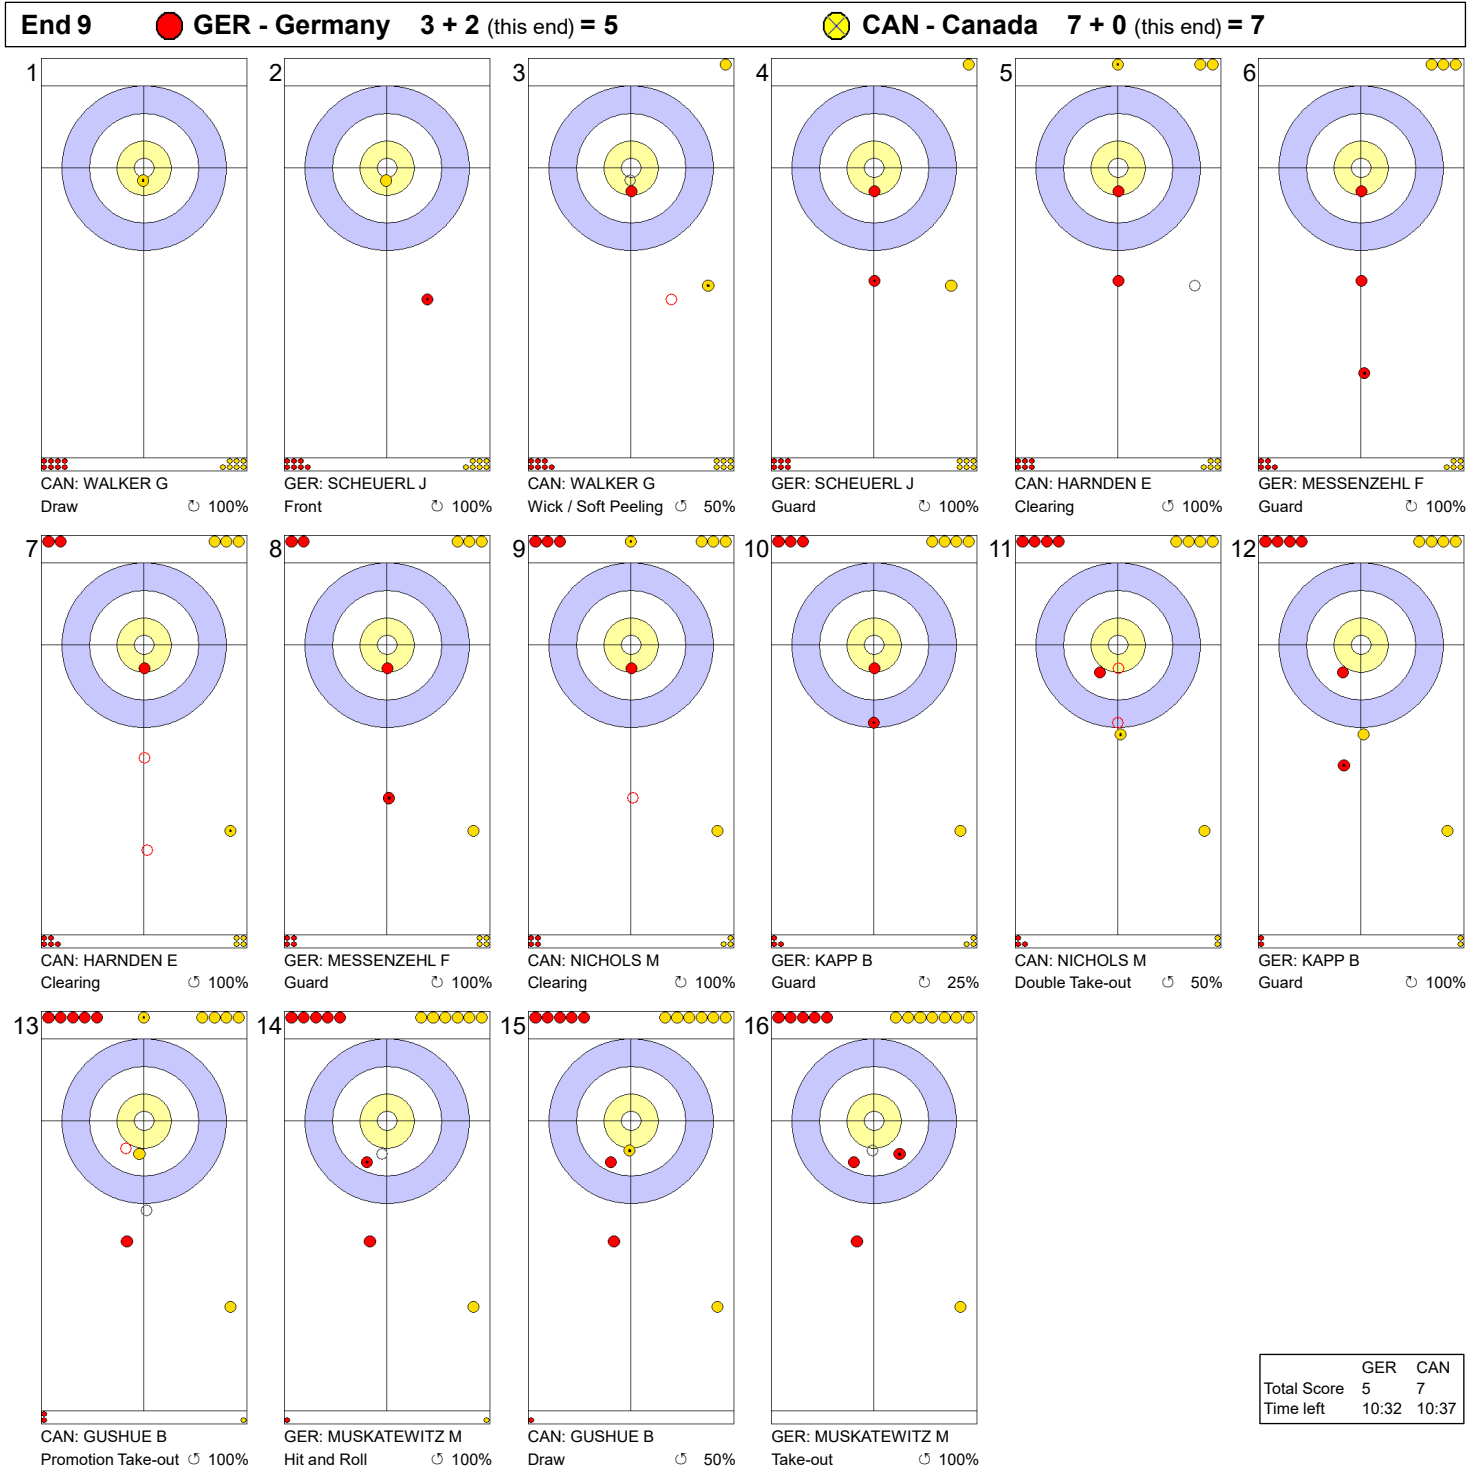

	GER	CAN
Total Score	0	2
Time left	35:50	35:32

Legend:
 ⤵ Clockwise ⤴ Counter-clockwise - Not considered

Game - Shot by Shot

Legend:
 ↻ Clockwise ↺ Counter-clockwise - Not considered

Game - Shot by Shot

Legend:
 ↻ Clockwise ↺ Counter-clockwise - Not considered

Shot	Player	Shot Description	Direction
1	GER: SCHEUERL J	Front	100%
2	CAN: WALKER G	Draw	75%
3	GER: SCHEUERL J	Draw	75%
4	CAN: WALKER G	Draw	50%
5	GER: MESSENZEHL F	Draw	100%
6	CAN: HARNDEN E	Clearing	100%
7	GER: MESSENZEHL F	Guard	75%
8	CAN: HARNDEN E	Double Take-out	100%
9	GER: KAPP B	Guard	100%
10	CAN: NICHOLS M	Hit and Roll	100%
11	GER: KAPP B	Guard	75%
12	CAN: NICHOLS M	Clearing	100%
13	GER: MUSKATEWITZ M	Guard	75%
14	CAN: GUSHUE B	Clearing	75%
15	GER: MUSKATEWITZ M	Hit and Roll	100%
16	CAN: GUSHUE B	Take-out	100%

	GER	CAN
Total Score	3	5
Time left	18:17	18:37

Legend:
 ↻ Clockwise ↺ Counter-clockwise - Not considered

Game - Shot by Shot

Legend:
 ↻ Clockwise ↺ Counter-clockwise - Not considered

Game - Shot by Shot

Legend:
 ↻ Clockwise ↺ Counter-clockwise - Not considered

Game - Shot by Shot

Legend:
 ↻ Clockwise ↺ Counter-clockwise - Not considered