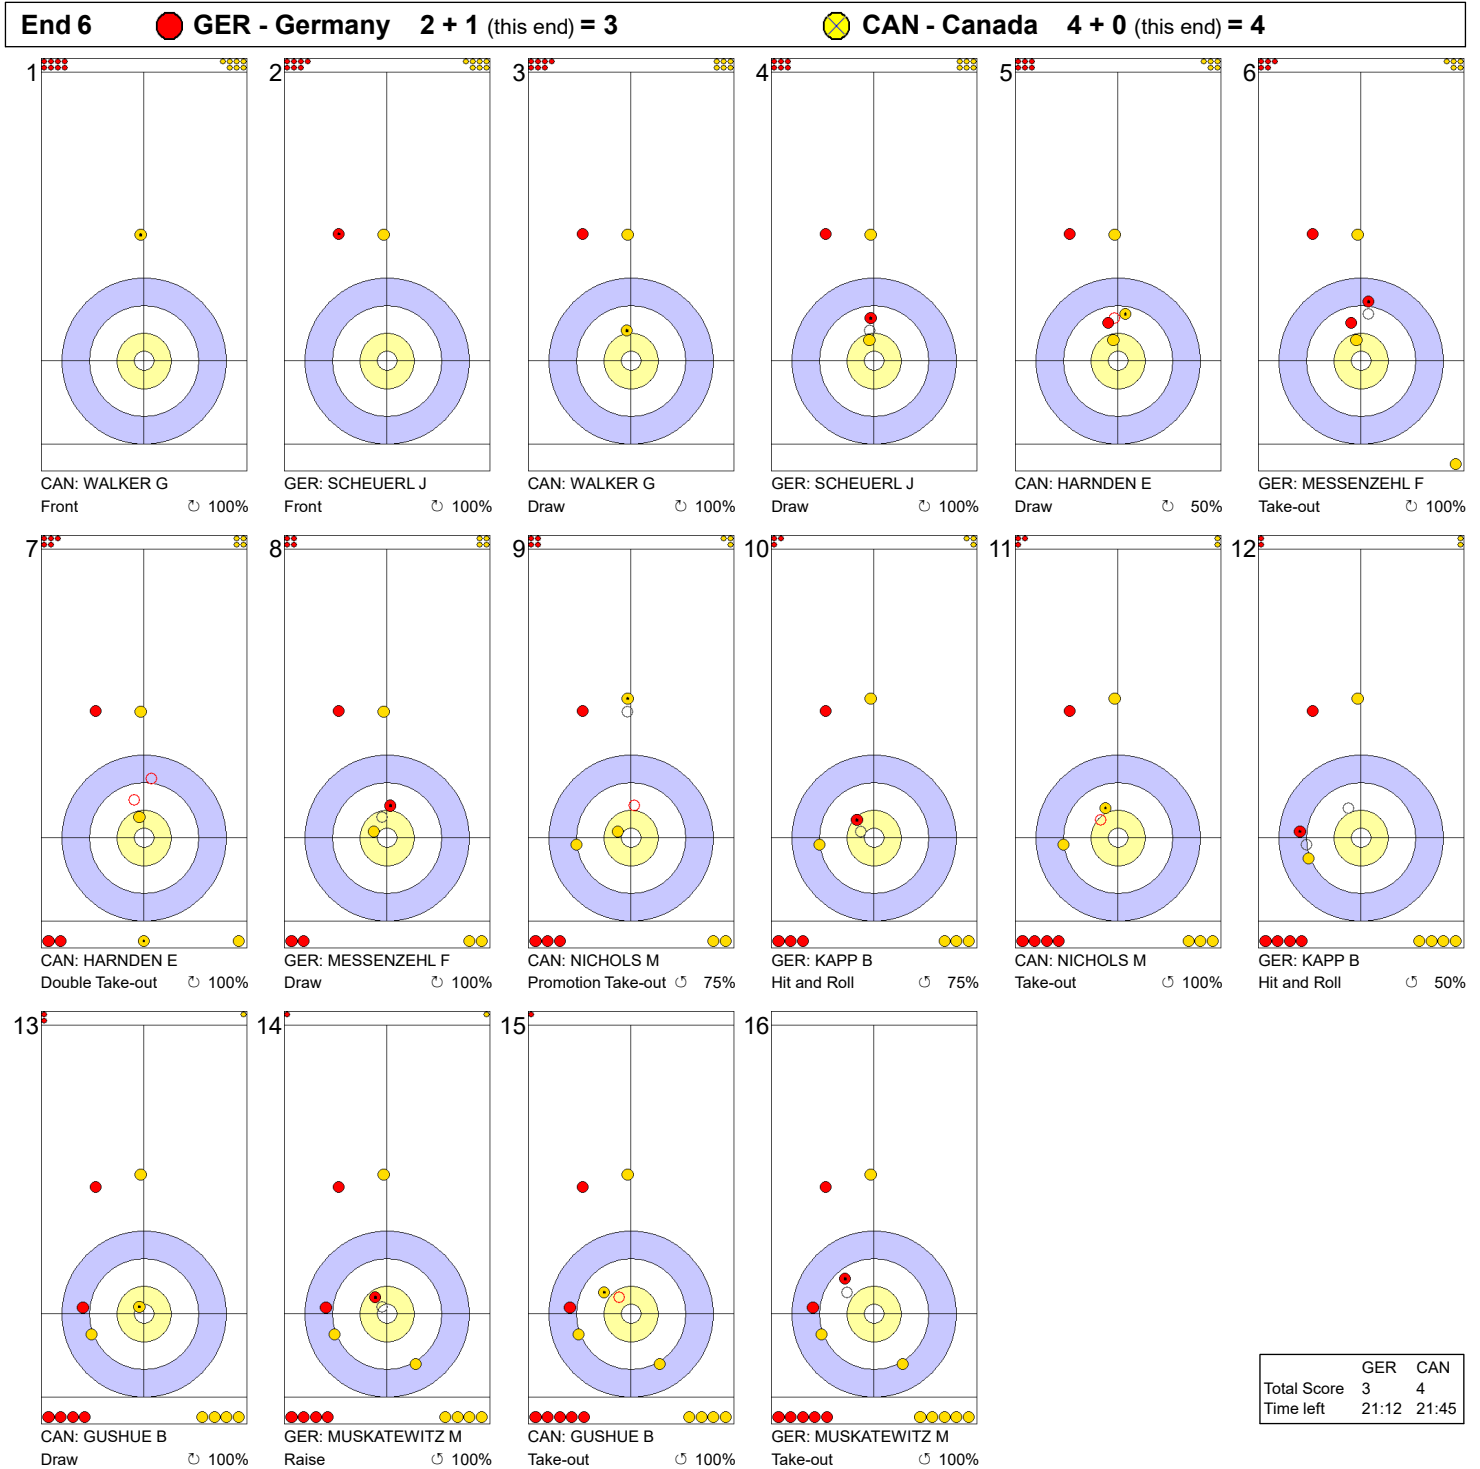

	GER	CAN
Total Score	0	2
Time left	35:50	35:32

Legend:
 ⤵ Clockwise ⤴ Counter-clockwise - Not considered

Game - Shot by Shot

Legend:
 ↻ Clockwise ↺ Counter-clockwise - Not considered

Game - Shot by Shot

Legend:
 ↻ Clockwise ↺ Counter-clockwise - Not considered

Game - Shot by Shot

Legend:
 Clockwise  Counter-clockwise - Not considered

Game - Shot by Shot

Legend:
 ↻ Clockwise ↺ Counter-clockwise - Not considered

Game - Shot by Shot

End 7 ● **GER - Germany** 3 + 0 (this end) = 3 ● **CAN - Canada** 4 + 1 (this end) = 5

	GER	CAN
Total Score	3	5
Time left	18:17	18:37

Legend:
 ↻ Clockwise ↺ Counter-clockwise - Not considered

Game - Shot by Shot

Legend:
 ↻ Clockwise ↺ Counter-clockwise - Not considered

Game - Shot by Shot

Legend:
 ↻ Clockwise ↺ Counter-clockwise - Not considered

Game - Shot by Shot

Legend:
 ↻ Clockwise ↺ Counter-clockwise - Not considered