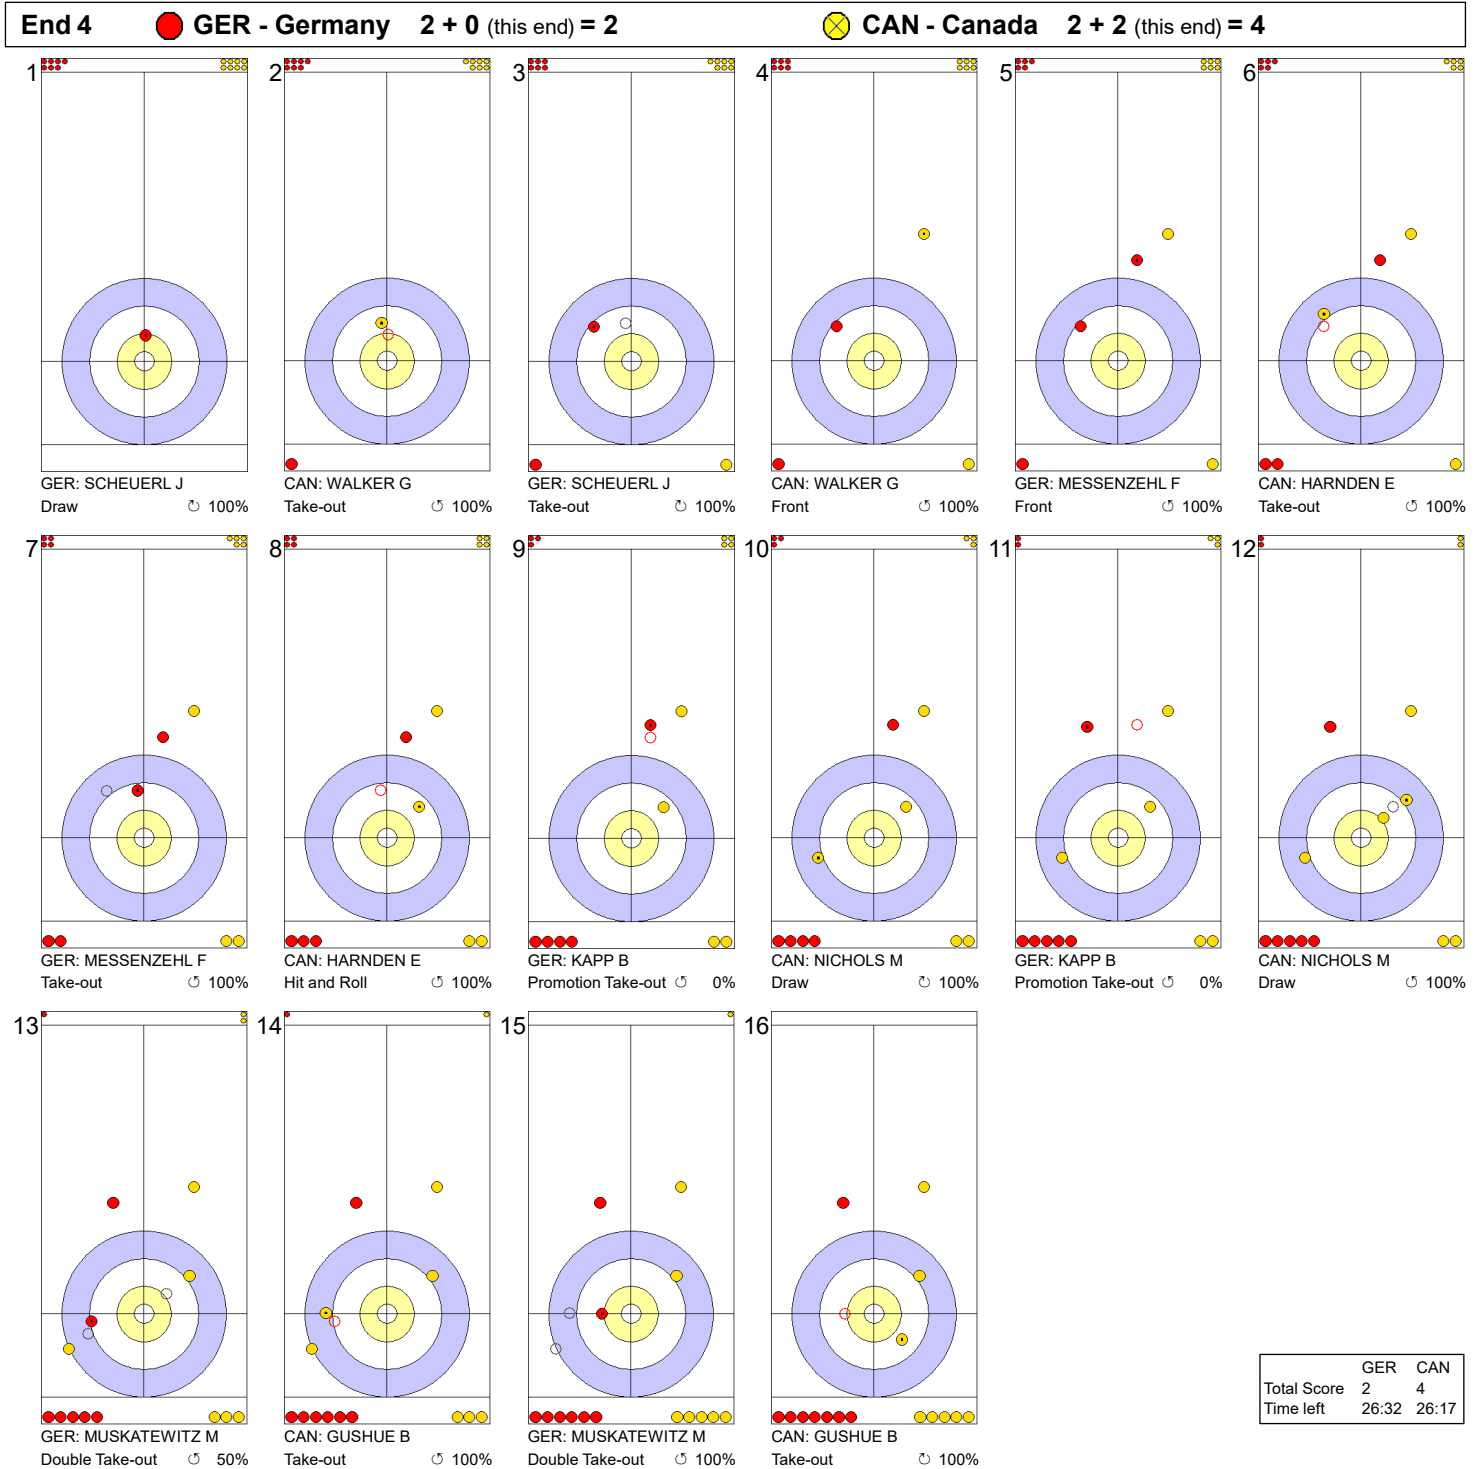

	GER	CAN
Total Score	0	2
Time left	35:50	35:32

Legend:
 ⤵ Clockwise ⤴ Counter-clockwise - Not considered

Game - Shot by Shot

Legend:
 ↻ Clockwise ↺ Counter-clockwise - Not considered

Game - Shot by Shot

Legend:
 ↻ Clockwise ↺ Counter-clockwise - Not considered

Game - Shot by Shot

Legend:
 Clockwise  Counter-clockwise - Not considered

Game - Shot by Shot

Legend:
 ↻ Clockwise ↺ Counter-clockwise - Not considered

Game - Shot by Shot

End 7 ● **GER - Germany** 3 + 0 (this end) = 3 ● **CAN - Canada** 4 + 1 (this end) = 5

	GER	CAN
Total Score	3	5
Time left	18:17	18:37

Legend:
 ↻ Clockwise ↺ Counter-clockwise - Not considered

Game - Shot by Shot

Legend:
 ↻ Clockwise ↺ Counter-clockwise - Not considered

Game - Shot by Shot

Legend:
 ↻ Clockwise ↺ Counter-clockwise - Not considered

Game - Shot by Shot

Legend:
 ↻ Clockwise ↺ Counter-clockwise - Not considered