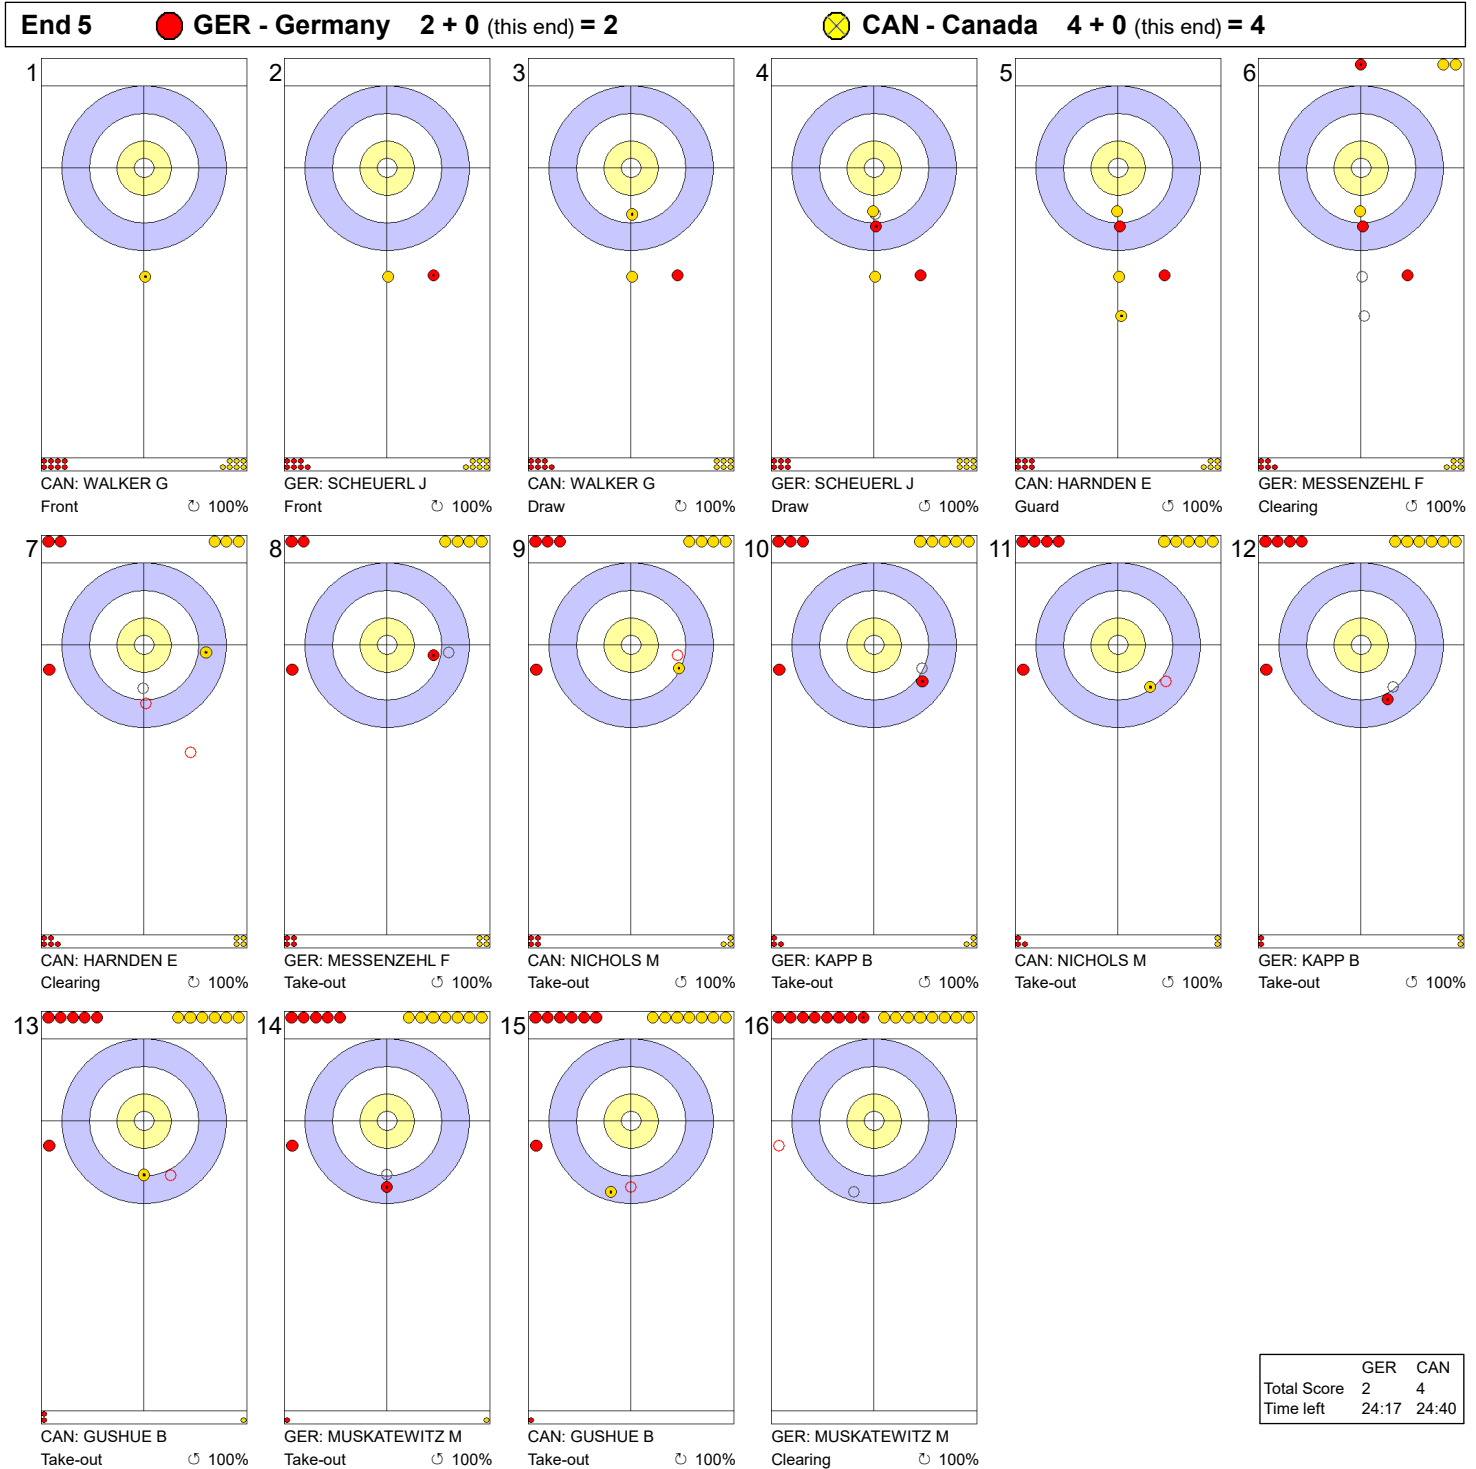

Game - Shot by Shot

End 1 ● **GER - Germany** 0 + 0 (this end) = 0 ● **CAN - Canada** 0 + 2 (this end) = 2

<p>1</p> <p>GER: SCHEUERL J Draw ⤵ 100%</p>	<p>2</p> <p>CAN: WALKER G Take-out ⤵ 100%</p>	<p>3</p> <p>GER: SCHEUERL J Take-out ⤵ 100%</p>	<p>4</p> <p>CAN: WALKER G Front ⤵ 100%</p>	<p>5</p> <p>GER: MESSENZEHL F Guard ⤵ 75%</p>	<p>6</p> <p>CAN: HARNDEN E Clearing ⤵ 100%</p>
<p>7</p> <p>GER: MESSENZEHL F Guard ⤵ 100%</p>	<p>8</p> <p>CAN: HARNDEN E Hit and Roll ⤵ 100%</p>	<p>9</p> <p>GER: KAPP B Take-out ⤵ 100%</p>	<p>10</p> <p>CAN: NICHOLS M Draw ⤵ 100%</p>	<p>11</p> <p>GER: KAPP B Double Take-out ⤵ 50%</p>	<p>12</p> <p>CAN: NICHOLS M Raise ⤵ 25%</p>
<p>13</p> <p>GER: MUSKATEWITZ M Double Take-out ⤵ 50%</p>	<p>14</p> <p>CAN: GUSHUE B Take-out ⤵ 100%</p>	<p>15</p> <p>GER: MUSKATEWITZ M Hit and Roll ⤵ 75%</p>	<p>16</p> <p>CAN: GUSHUE B Take-out ⤵ 100%</p>		

	GER	CAN
Total Score	0	2
Time left	35:50	35:32

Legend:
 ⤵ Clockwise ⤴ Counter-clockwise - Not considered

Game - Shot by Shot

Legend:
 ↻ Clockwise ↺ Counter-clockwise - Not considered

Game - Shot by Shot

Legend:
 ↻ Clockwise ↺ Counter-clockwise - Not considered

Game - Shot by Shot

Legend:
 Clockwise  Counter-clockwise - Not considered

Game - Shot by Shot

Legend:
 ↻ Clockwise ↺ Counter-clockwise - Not considered

Game - Shot by Shot

End 7 ● **GER - Germany** 3 + 0 (this end) = 3 ● **CAN - Canada** 4 + 1 (this end) = 5

	GER	CAN
Total Score	3	5
Time left	18:17	18:37

Legend:
 ↻ Clockwise ↺ Counter-clockwise - Not considered

Game - Shot by Shot

Legend:
 ↻ Clockwise ↺ Counter-clockwise - Not considered

Game - Shot by Shot

Legend:
 ↻ Clockwise ↺ Counter-clockwise - Not considered