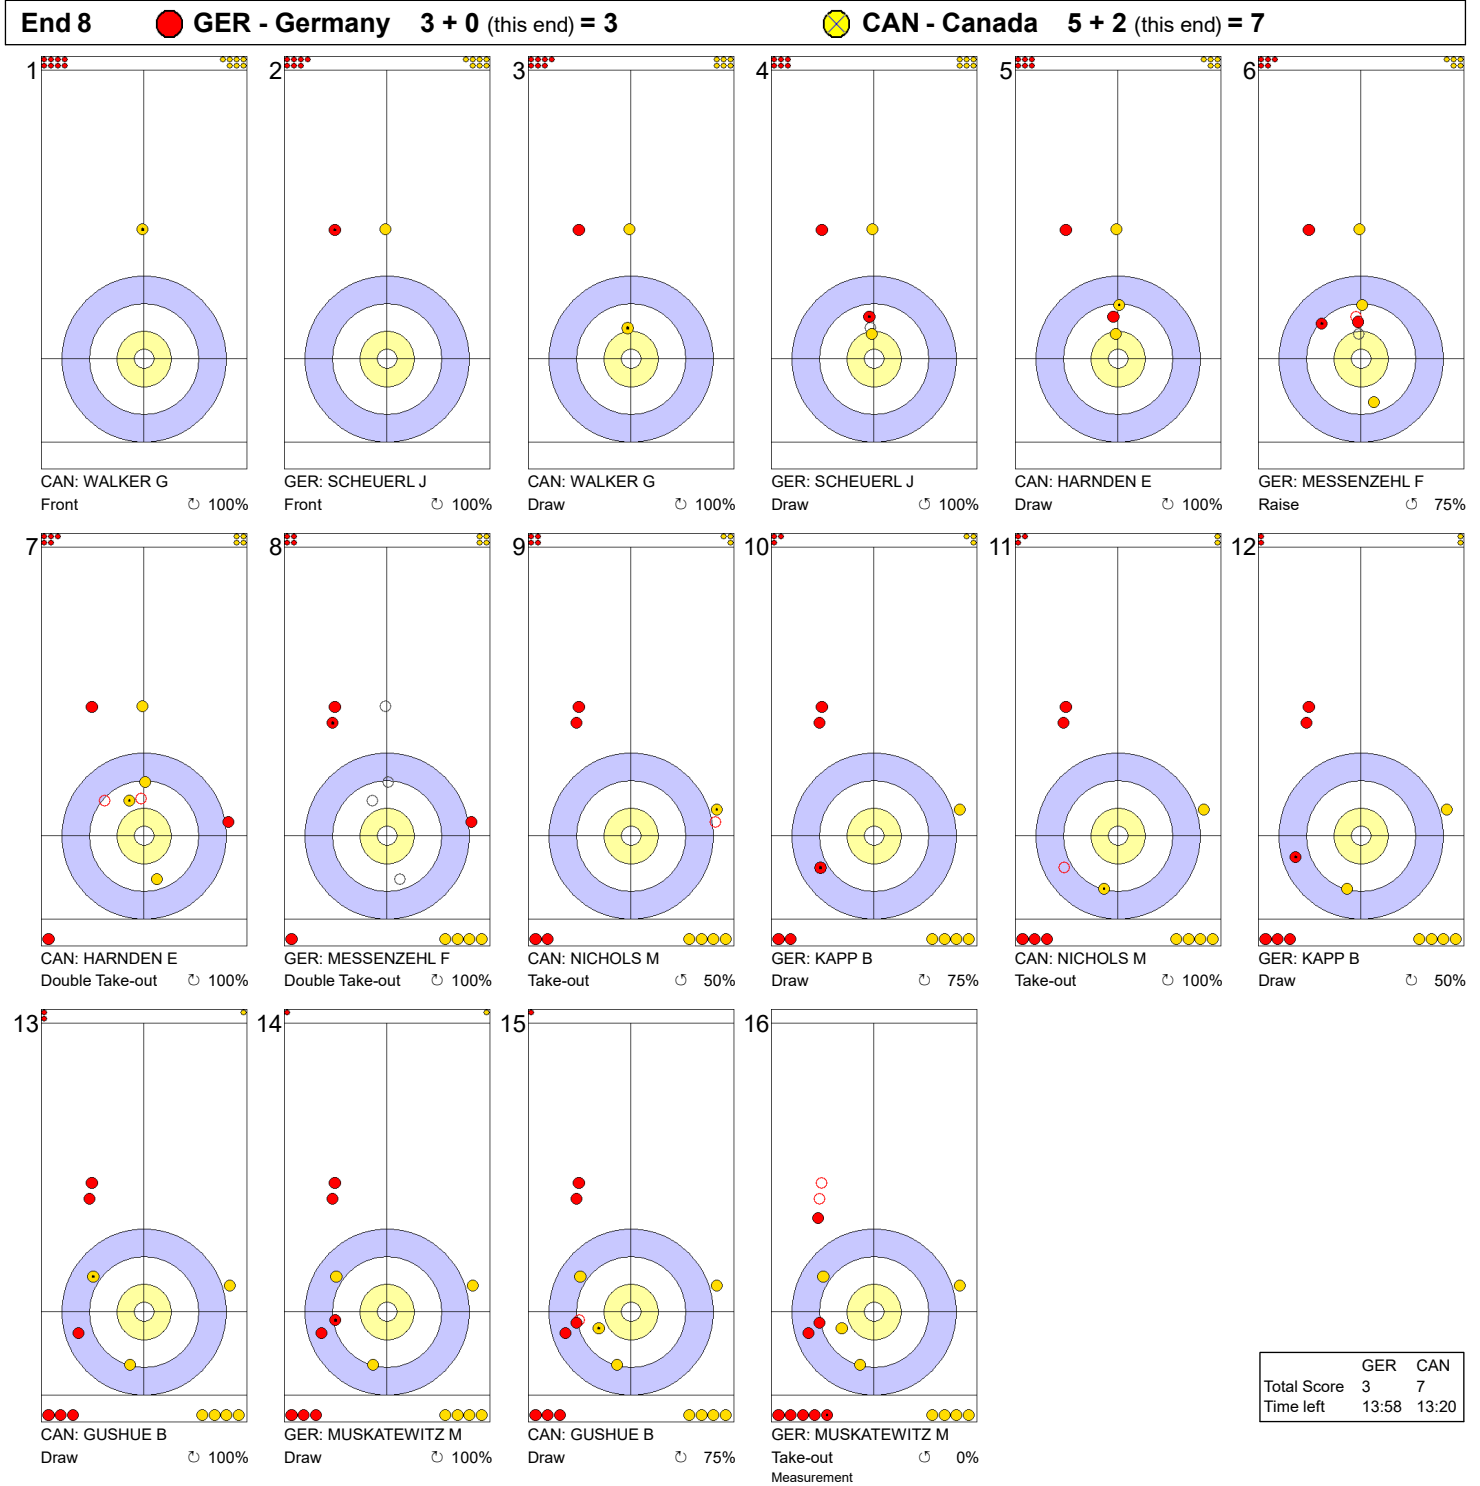

Game - Shot by Shot

Legend:
 Clockwise  Counter-clockwise - Not considered

Game - Shot by Shot

Legend:
 ↻ Clockwise ↺ Counter-clockwise - Not considered

Game - Shot by Shot

End 7 ● **GER - Germany** 3 + 0 (this end) = 3 ● **CAN - Canada** 4 + 1 (this end) = 5

Shot	Player	Shot Description	Direction
1	GER: SCHEUERL J	Front	100%
2	CAN: WALKER G	Draw	75%
3	GER: SCHEUERL J	Draw	75%
4	CAN: WALKER G	Draw	50%
5	GER: MESSENZEHL F	Draw	100%
6	CAN: HARNDEN E	Clearing	100%
7	GER: MESSENZEHL F	Guard	75%
8	CAN: HARNDEN E	Double Take-out	100%
9	GER: KAPP B	Guard	100%
10	CAN: NICHOLS M	Hit and Roll	100%
11	GER: KAPP B	Guard	75%
12	CAN: NICHOLS M	Clearing	100%
13	GER: MUSKATEWITZ M	Guard	75%
14	CAN: GUSHUE B	Clearing	75%
15	GER: MUSKATEWITZ M	Hit and Roll	100%
16	CAN: GUSHUE B	Take-out	100%

	GER	CAN
Total Score	3	5
Time left	18:17	18:37

Legend:
 ↻ Clockwise ↺ Counter-clockwise - Not considered

Game - Shot by Shot

Legend:
 ↻ Clockwise ↺ Counter-clockwise - Not considered

Game - Shot by Shot

Legend:
 ↻ Clockwise ↺ Counter-clockwise - Not considered

Game - Shot by Shot

Legend:
 ↻ Clockwise ↺ Counter-clockwise - Not considered