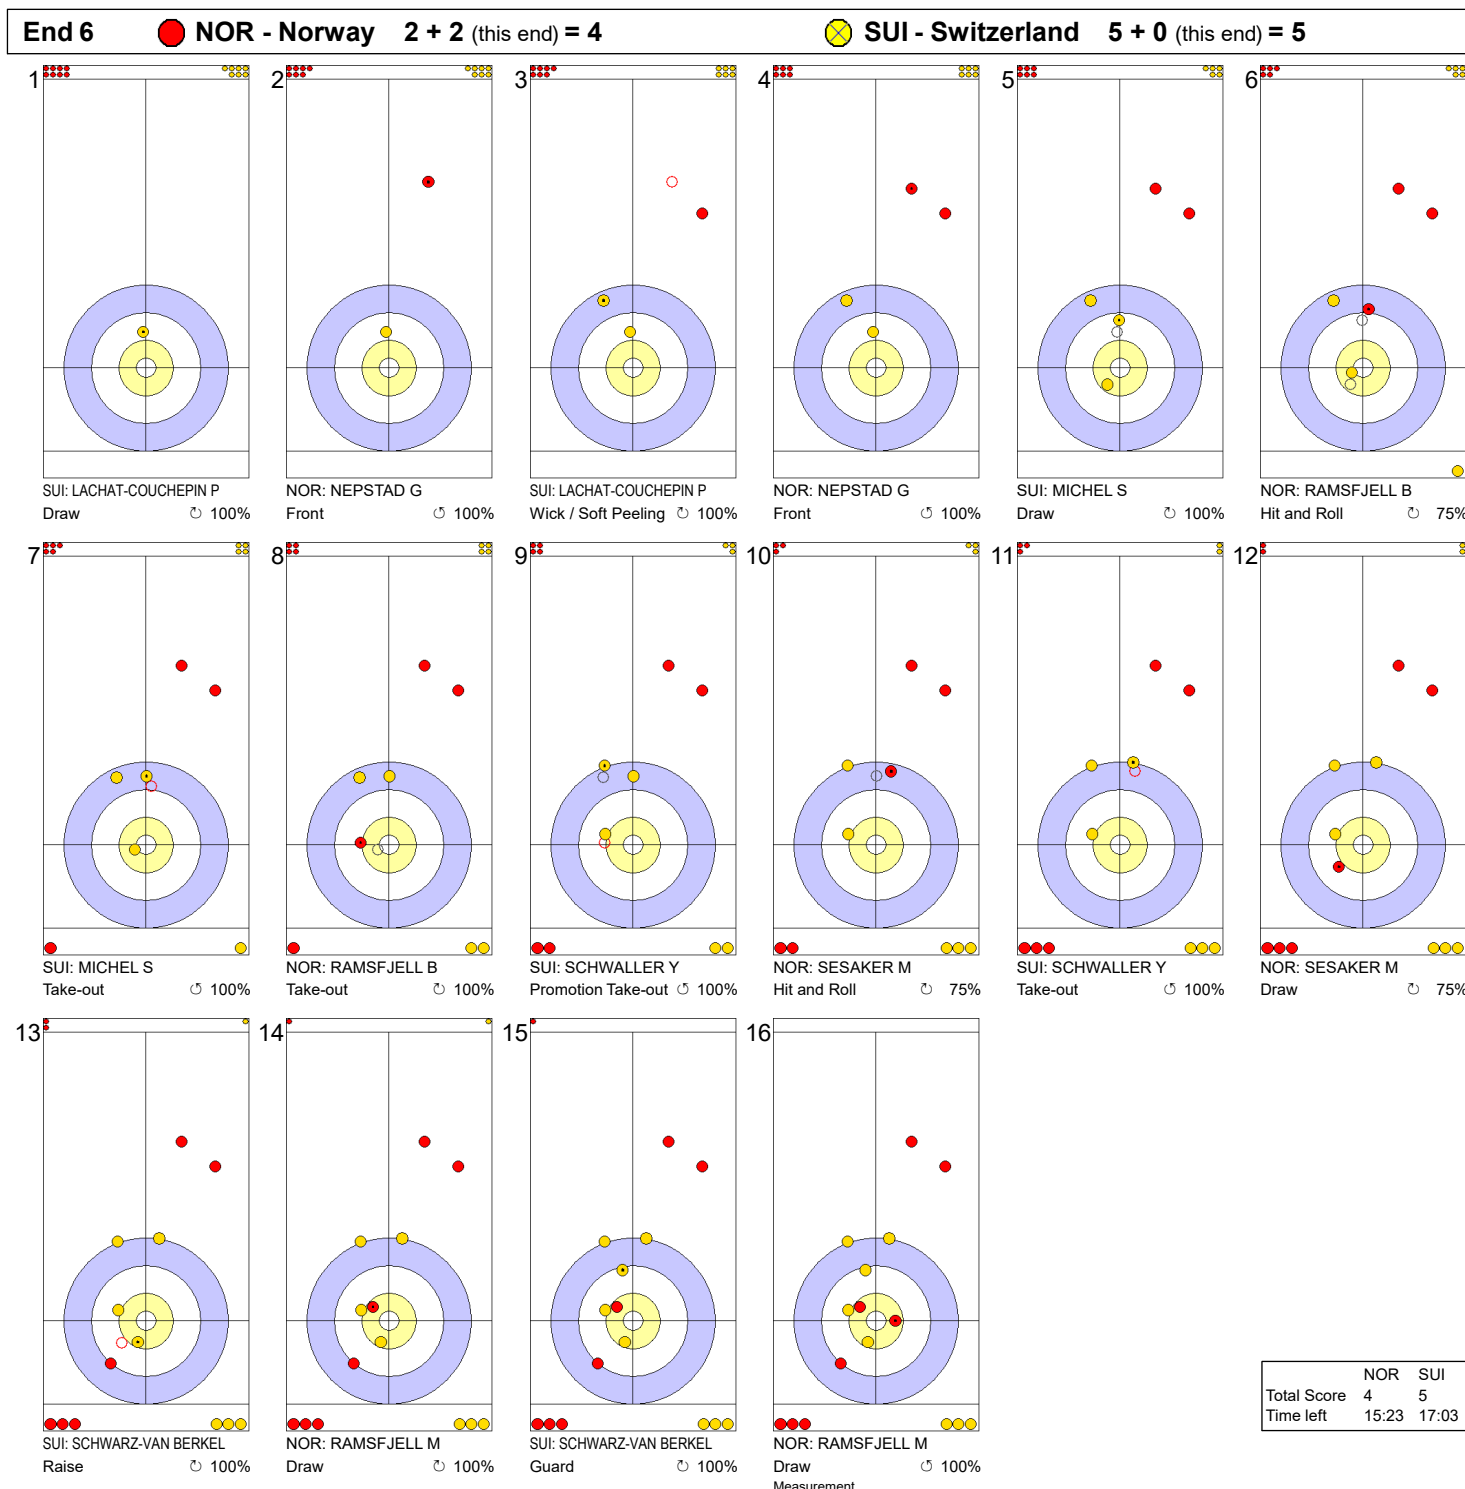

Game - Shot by Shot

End 1			NOR - Norway 0 + 0 (this end) = 0			SUI - Switzerland 0 + 0 (this end) = 0																		
1			2			3			4			5			6									
7			8			9			10			11			12									
13			14			15			16					<table border="1"> <thead> <tr> <th></th> <th>NOR</th> <th>SUI</th> </tr> </thead> <tbody> <tr> <td>Total Score</td> <td>0</td> <td>0</td> </tr> <tr> <td>Time left</td> <td>37:10</td> <td>37:05</td> </tr> </tbody> </table>			NOR	SUI	Total Score	0	0	Time left	37:10	37:05
	NOR	SUI																						
Total Score	0	0																						
Time left	37:10	37:05																						

Legend:
 ↻ Clockwise ↺ Counter-clockwise - Not considered

Game - Shot by Shot

Legend:
 ↻ Clockwise ↺ Counter-clockwise - Not considered

SUN 31 MAR 2024
Start Time 9:00

Round Robin Session 3 - Sheet B

Game - Shot by Shot

Legend:
 ↻ Clockwise ↺ Counter-clockwise - Not considered

Game - Shot by Shot

Legend:
 Clockwise  Counter-clockwise - Not considered

Game - Shot by Shot

Legend:
 ↻ Clockwise ↺ Counter-clockwise - Not considered

Game - Shot by Shot

Legend:
 ↻ Clockwise ↺ Counter-clockwise - Not considered

SUN 31 MAR 2024
Start Time 9:00

Round Robin Session 3 - Sheet B

Game - Shot by Shot

Legend:
 ↻ Clockwise ↺ Counter-clockwise - Not considered