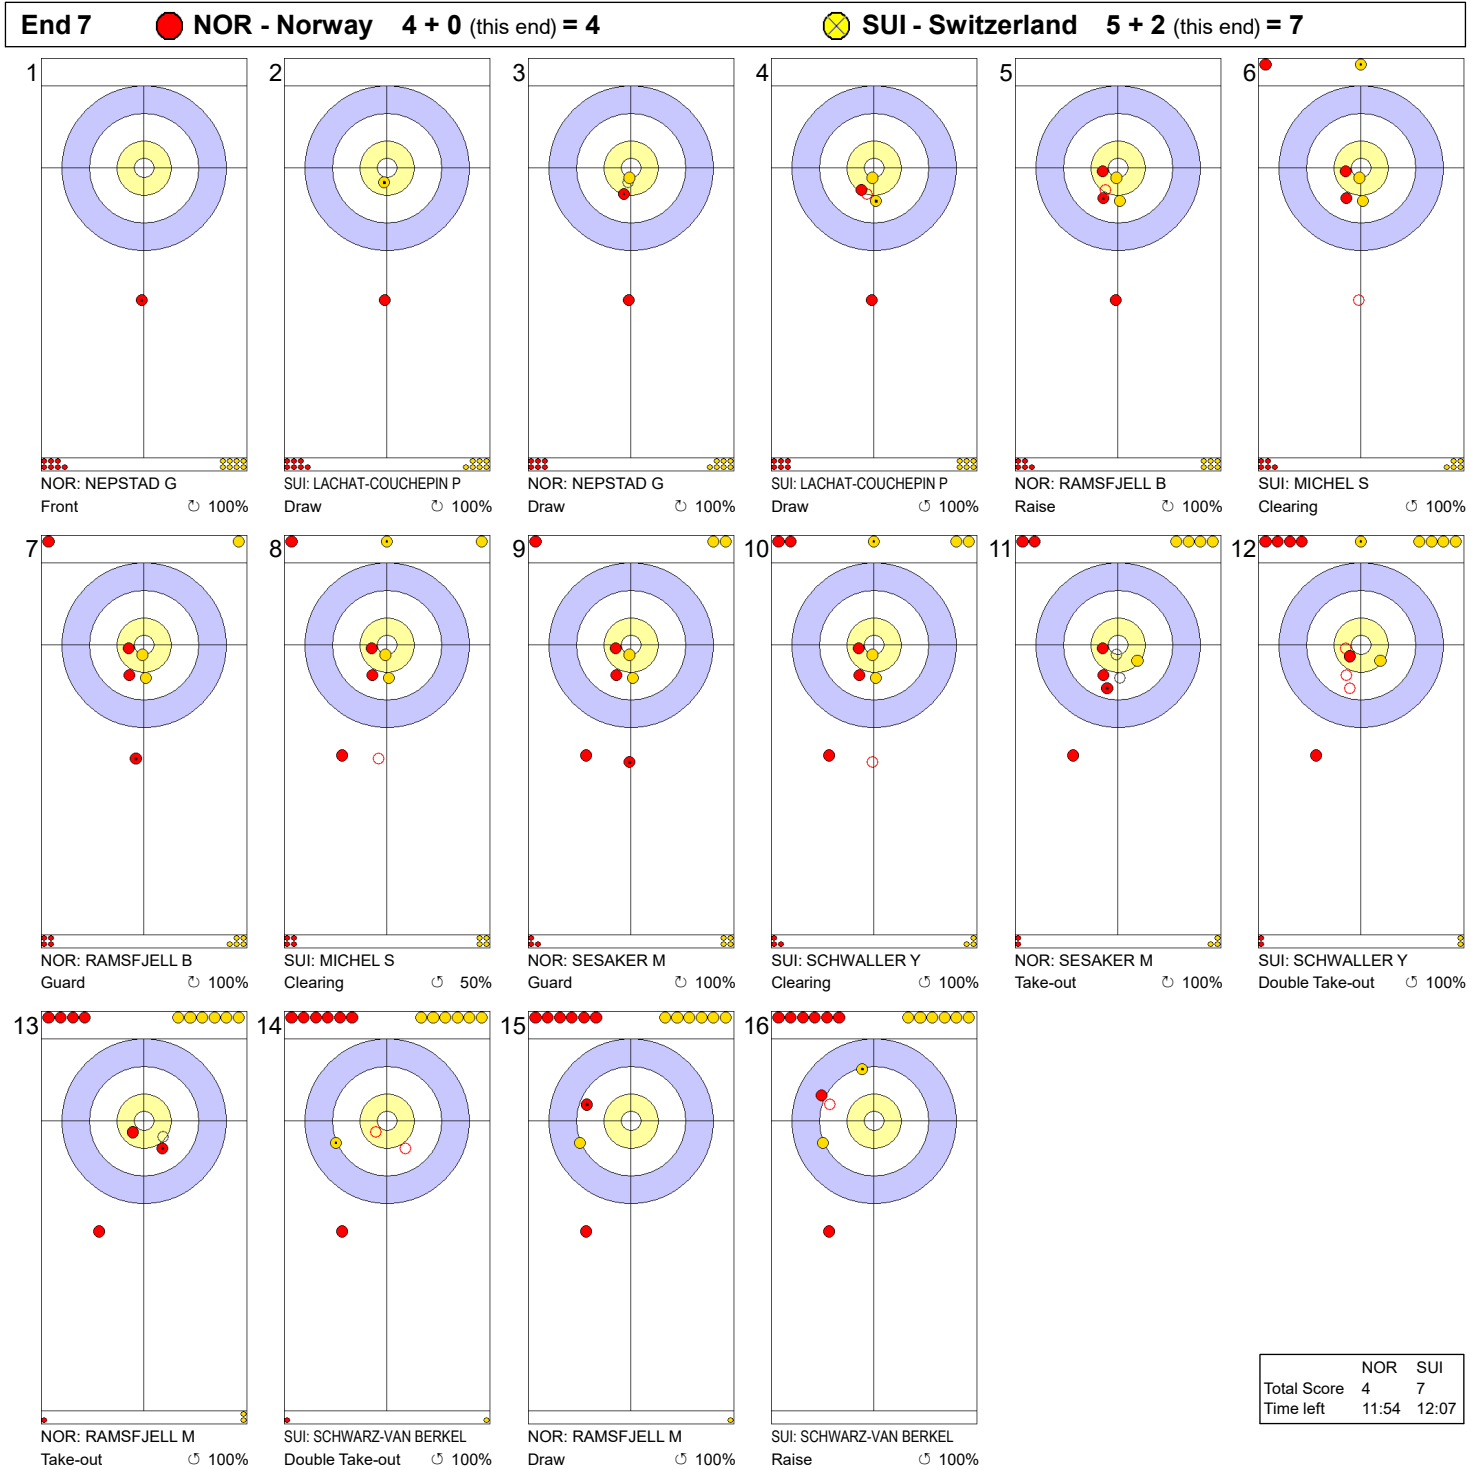

Game - Shot by Shot

End 1			NOR - Norway 0 + 0 (this end) = 0			SUI - Switzerland 0 + 0 (this end) = 0																		
1			2			3			4			5			6									
7			8			9			10			11			12									
13			14			15			16					<table border="1"> <thead> <tr> <th></th> <th>NOR</th> <th>SUI</th> </tr> </thead> <tbody> <tr> <td>Total Score</td> <td>0</td> <td>0</td> </tr> <tr> <td>Time left</td> <td>37:10</td> <td>37:05</td> </tr> </tbody> </table>			NOR	SUI	Total Score	0	0	Time left	37:10	37:05
	NOR	SUI																						
Total Score	0	0																						
Time left	37:10	37:05																						

Legend:
 ↻ Clockwise ↺ Counter-clockwise - Not considered

Game - Shot by Shot

Legend:
 ↻ Clockwise ↺ Counter-clockwise - Not considered

SUN 31 MAR 2024
Start Time 9:00

Round Robin Session 3 - Sheet B

Game - Shot by Shot

Legend:
 ↻ Clockwise ↺ Counter-clockwise - Not considered

Game - Shot by Shot

Legend:
 Clockwise  Counter-clockwise - Not considered

Game - Shot by Shot

Legend:
 ↻ Clockwise ↺ Counter-clockwise - Not considered

Game - Shot by Shot

Legend:
 ↻ Clockwise ↺ Counter-clockwise - Not considered

SUN 31 MAR 2024
Start Time 9:00

Round Robin Session 3 - Sheet B

Game - Shot by Shot

Legend:
 ↻ Clockwise ↺ Counter-clockwise - Not considered