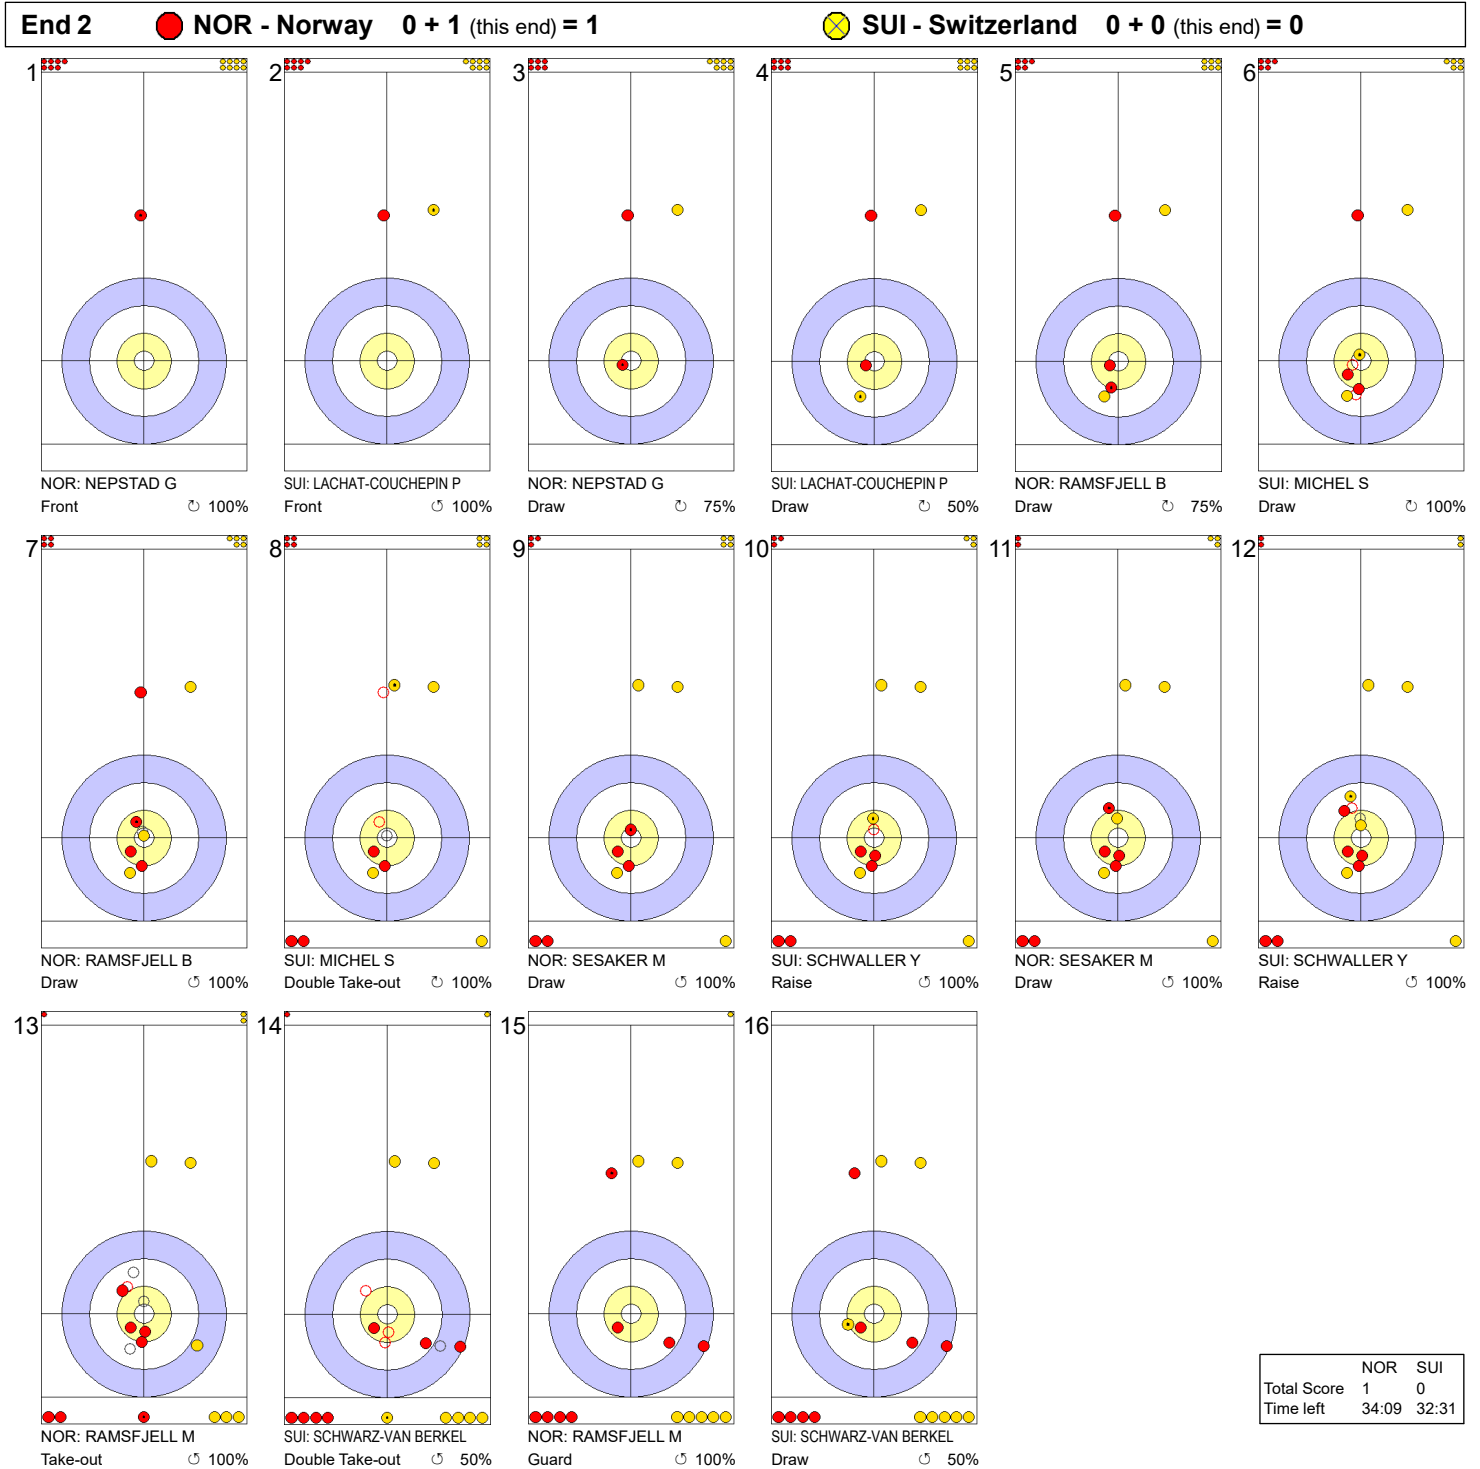

Game - Shot by Shot

End 1			NOR - Norway 0 + 0 (this end) = 0			SUI - Switzerland 0 + 0 (this end) = 0																		
1			2			3			4			5			6									
7			8			9			10			11			12									
13			14			15			16					<table border="1"> <thead> <tr> <th></th> <th>NOR</th> <th>SUI</th> </tr> </thead> <tbody> <tr> <td>Total Score</td> <td>0</td> <td>0</td> </tr> <tr> <td>Time left</td> <td>37:10</td> <td>37:05</td> </tr> </tbody> </table>			NOR	SUI	Total Score	0	0	Time left	37:10	37:05
	NOR	SUI																						
Total Score	0	0																						
Time left	37:10	37:05																						

Legend:
 Clockwise
  Counter-clockwise
 - Not considered

Game - Shot by Shot

Legend:
 ↻ Clockwise ↺ Counter-clockwise - Not considered

SUN 31 MAR 2024
Start Time 9:00

Round Robin Session 3 - Sheet B

Game - Shot by Shot

Legend:
 ↻ Clockwise ↺ Counter-clockwise - Not considered

Game - Shot by Shot

Legend:
 Clockwise  Counter-clockwise - Not considered

Game - Shot by Shot

Legend:
 ↻ Clockwise ↺ Counter-clockwise - Not considered

Game - Shot by Shot

Legend:
 ↻ Clockwise ↺ Counter-clockwise - Not considered

SUN 31 MAR 2024
Start Time 9:00

Round Robin Session 3 - Sheet B

Game - Shot by Shot

Legend:
 ↻ Clockwise ↺ Counter-clockwise - Not considered