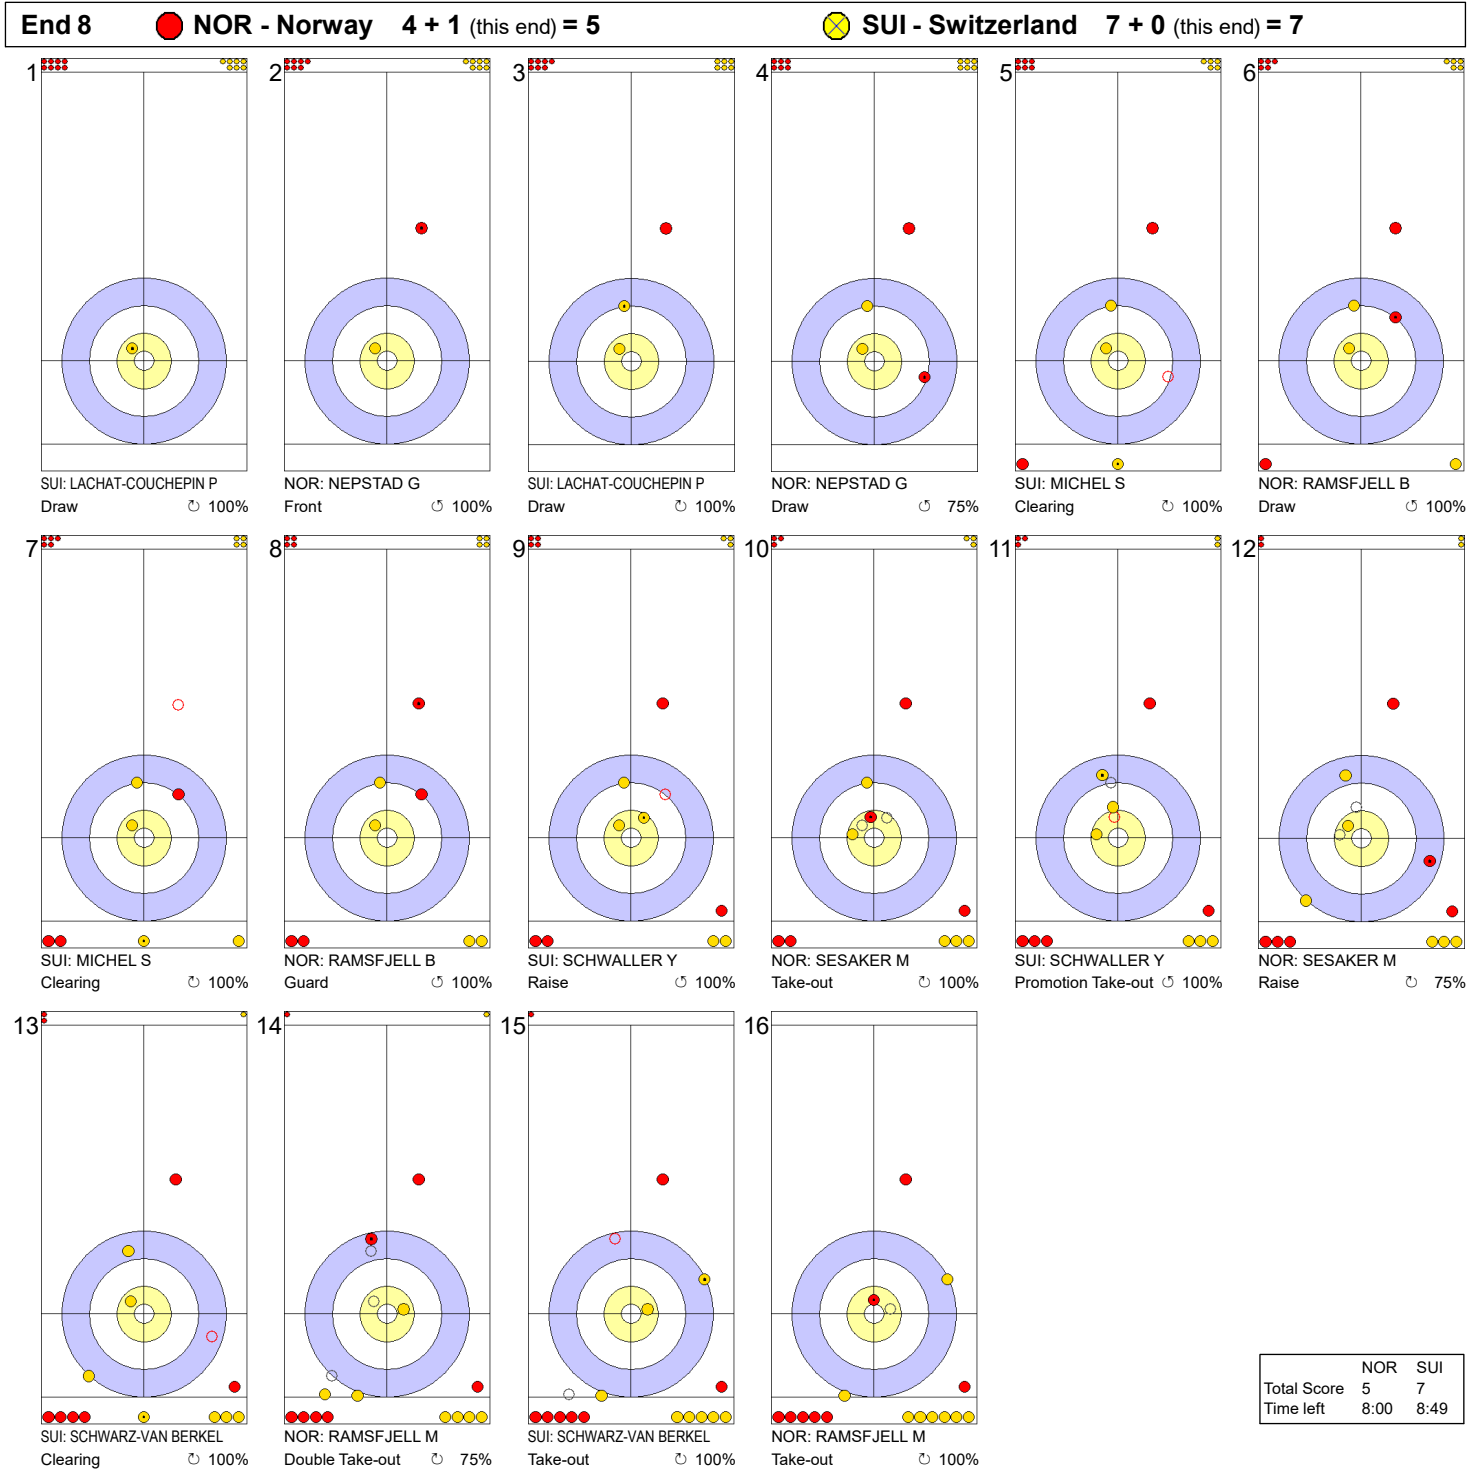

Game - Shot by Shot

End 1			NOR - Norway 0 + 0 (this end) = 0			SUI - Switzerland 0 + 0 (this end) = 0																		
1			2			3			4			5			6									
7			8			9			10			11			12									
13			14			15			16					<table border="1"> <thead> <tr> <th></th> <th>NOR</th> <th>SUI</th> </tr> </thead> <tbody> <tr> <td>Total Score</td> <td>0</td> <td>0</td> </tr> <tr> <td>Time left</td> <td>37:10</td> <td>37:05</td> </tr> </tbody> </table>			NOR	SUI	Total Score	0	0	Time left	37:10	37:05
	NOR	SUI																						
Total Score	0	0																						
Time left	37:10	37:05																						

Legend:
 ↻ Clockwise ↺ Counter-clockwise - Not considered

Game - Shot by Shot

Legend:
 ↻ Clockwise ↺ Counter-clockwise - Not considered

SUN 31 MAR 2024
Start Time 9:00

Round Robin Session 3 - Sheet B

Game - Shot by Shot

Legend:
 ↻ Clockwise ↺ Counter-clockwise - Not considered

Game - Shot by Shot

Legend:
 Clockwise  Counter-clockwise - Not considered

Game - Shot by Shot

Legend:
 ↻ Clockwise ↺ Counter-clockwise - Not considered

Game - Shot by Shot

Legend:
 ↻ Clockwise ↺ Counter-clockwise - Not considered

SUN 31 MAR 2024
Start Time 9:00

Round Robin Session 3 - Sheet B

Game - Shot by Shot

Legend:
 ↻ Clockwise ↺ Counter-clockwise - Not considered