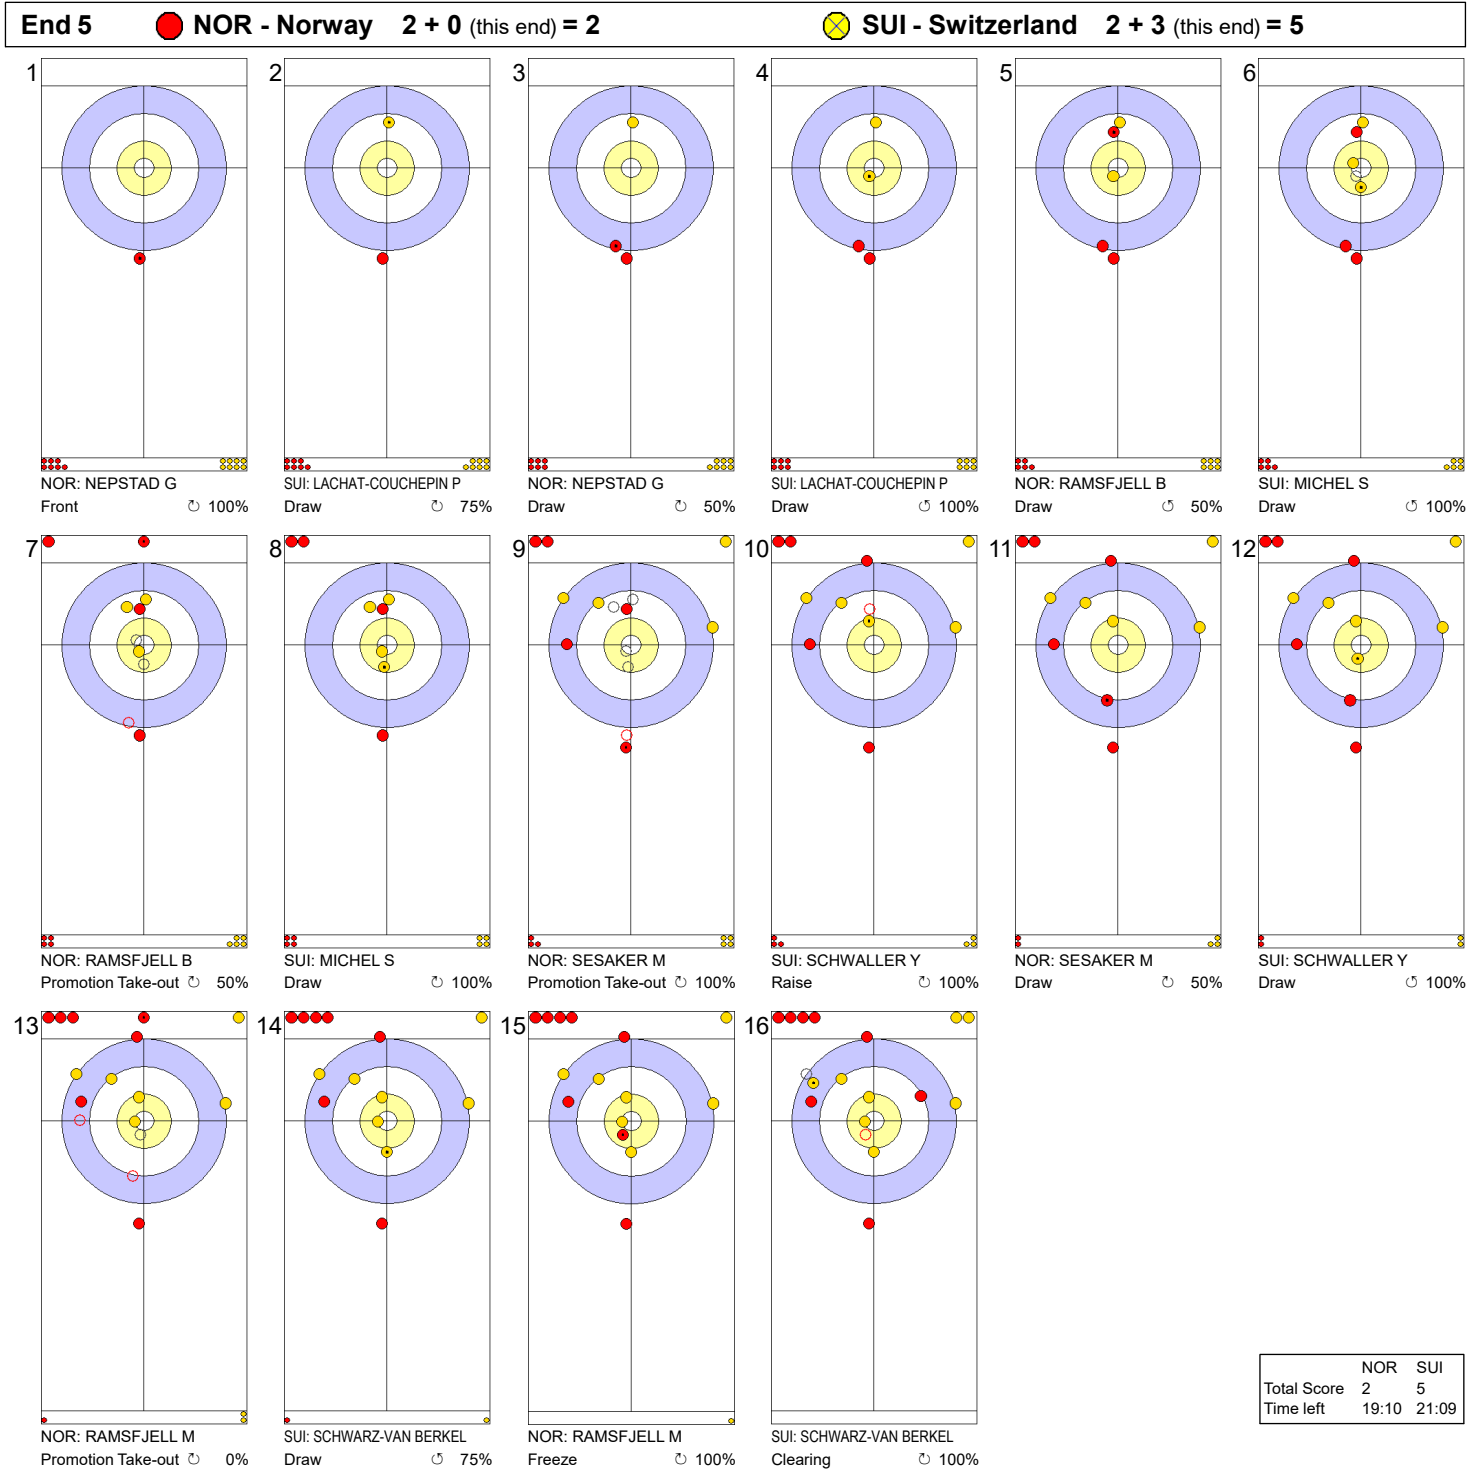

Game - Shot by Shot

End 1			NOR - Norway 0 + 0 (this end) = 0			SUI - Switzerland 0 + 0 (this end) = 0																		
1			2			3			4			5			6									
7			8			9			10			11			12									
13			14			15			16					<table border="1"> <thead> <tr> <th></th> <th>NOR</th> <th>SUI</th> </tr> </thead> <tbody> <tr> <td>Total Score</td> <td>0</td> <td>0</td> </tr> <tr> <td>Time left</td> <td>37:10</td> <td>37:05</td> </tr> </tbody> </table>			NOR	SUI	Total Score	0	0	Time left	37:10	37:05
	NOR	SUI																						
Total Score	0	0																						
Time left	37:10	37:05																						

Legend:
 ↻ Clockwise ↺ Counter-clockwise - Not considered

Game - Shot by Shot

Legend:
 ↻ Clockwise ↺ Counter-clockwise - Not considered

SUN 31 MAR 2024
Start Time 9:00

Round Robin Session 3 - Sheet B

Game - Shot by Shot

Legend:
 ↻ Clockwise ↺ Counter-clockwise - Not considered

Game - Shot by Shot

Legend:
 Clockwise  Counter-clockwise - Not considered

Game - Shot by Shot

Legend:
 ↻ Clockwise ↺ Counter-clockwise - Not considered

Game - Shot by Shot

Legend:
 ↻ Clockwise ↺ Counter-clockwise - Not considered

SUN 31 MAR 2024
Start Time 9:00

Round Robin Session 3 - Sheet B

Game - Shot by Shot

Legend:
 ↻ Clockwise ↺ Counter-clockwise - Not considered