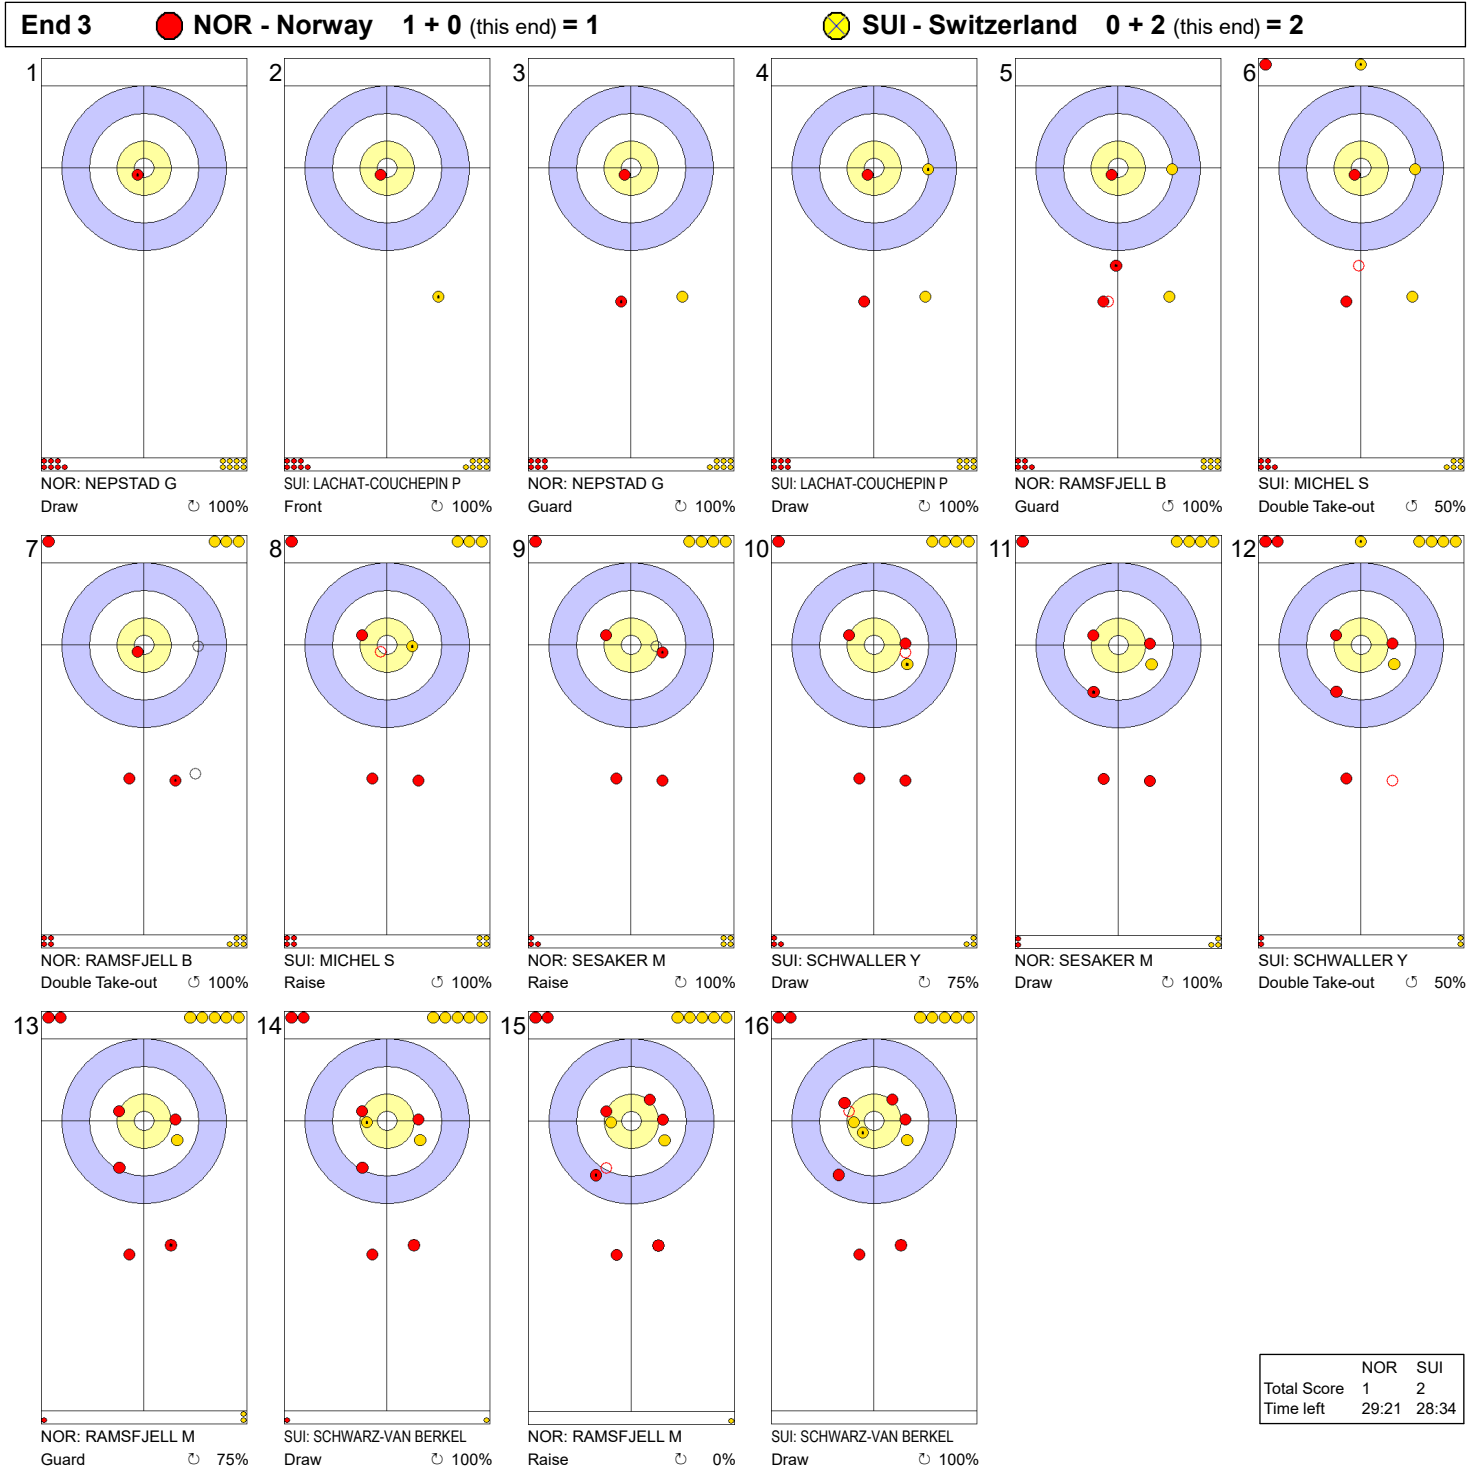

Game - Shot by Shot

End 1			NOR - Norway 0 + 0 (this end) = 0			SUI - Switzerland 0 + 0 (this end) = 0																		
1			2			3			4			5			6									
7			8			9			10			11			12									
13			14			15			16					<table border="1"> <thead> <tr> <th></th> <th>NOR</th> <th>SUI</th> </tr> </thead> <tbody> <tr> <td>Total Score</td> <td>0</td> <td>0</td> </tr> <tr> <td>Time left</td> <td>37:10</td> <td>37:05</td> </tr> </tbody> </table>			NOR	SUI	Total Score	0	0	Time left	37:10	37:05
	NOR	SUI																						
Total Score	0	0																						
Time left	37:10	37:05																						

Legend:
 Clockwise
  Counter-clockwise
 - Not considered

Game - Shot by Shot

Legend:
 ↻ Clockwise ↺ Counter-clockwise - Not considered

SUN 31 MAR 2024
Start Time 9:00

Round Robin Session 3 - Sheet B

Game - Shot by Shot

Legend:
 ↻ Clockwise ↺ Counter-clockwise - Not considered

Game - Shot by Shot

Legend:
 ↻ Clockwise ↺ Counter-clockwise - Not considered

SUN 31 MAR 2024
Start Time 9:00

Round Robin Session 3 - Sheet B

Game - Shot by Shot

Legend:
 ↻ Clockwise ↺ Counter-clockwise - Not considered

Game - Shot by Shot

Legend:
 Clockwise  Counter-clockwise - Not considered

Game - Shot by Shot

Legend:
 ↻ Clockwise ↺ Counter-clockwise - Not considered