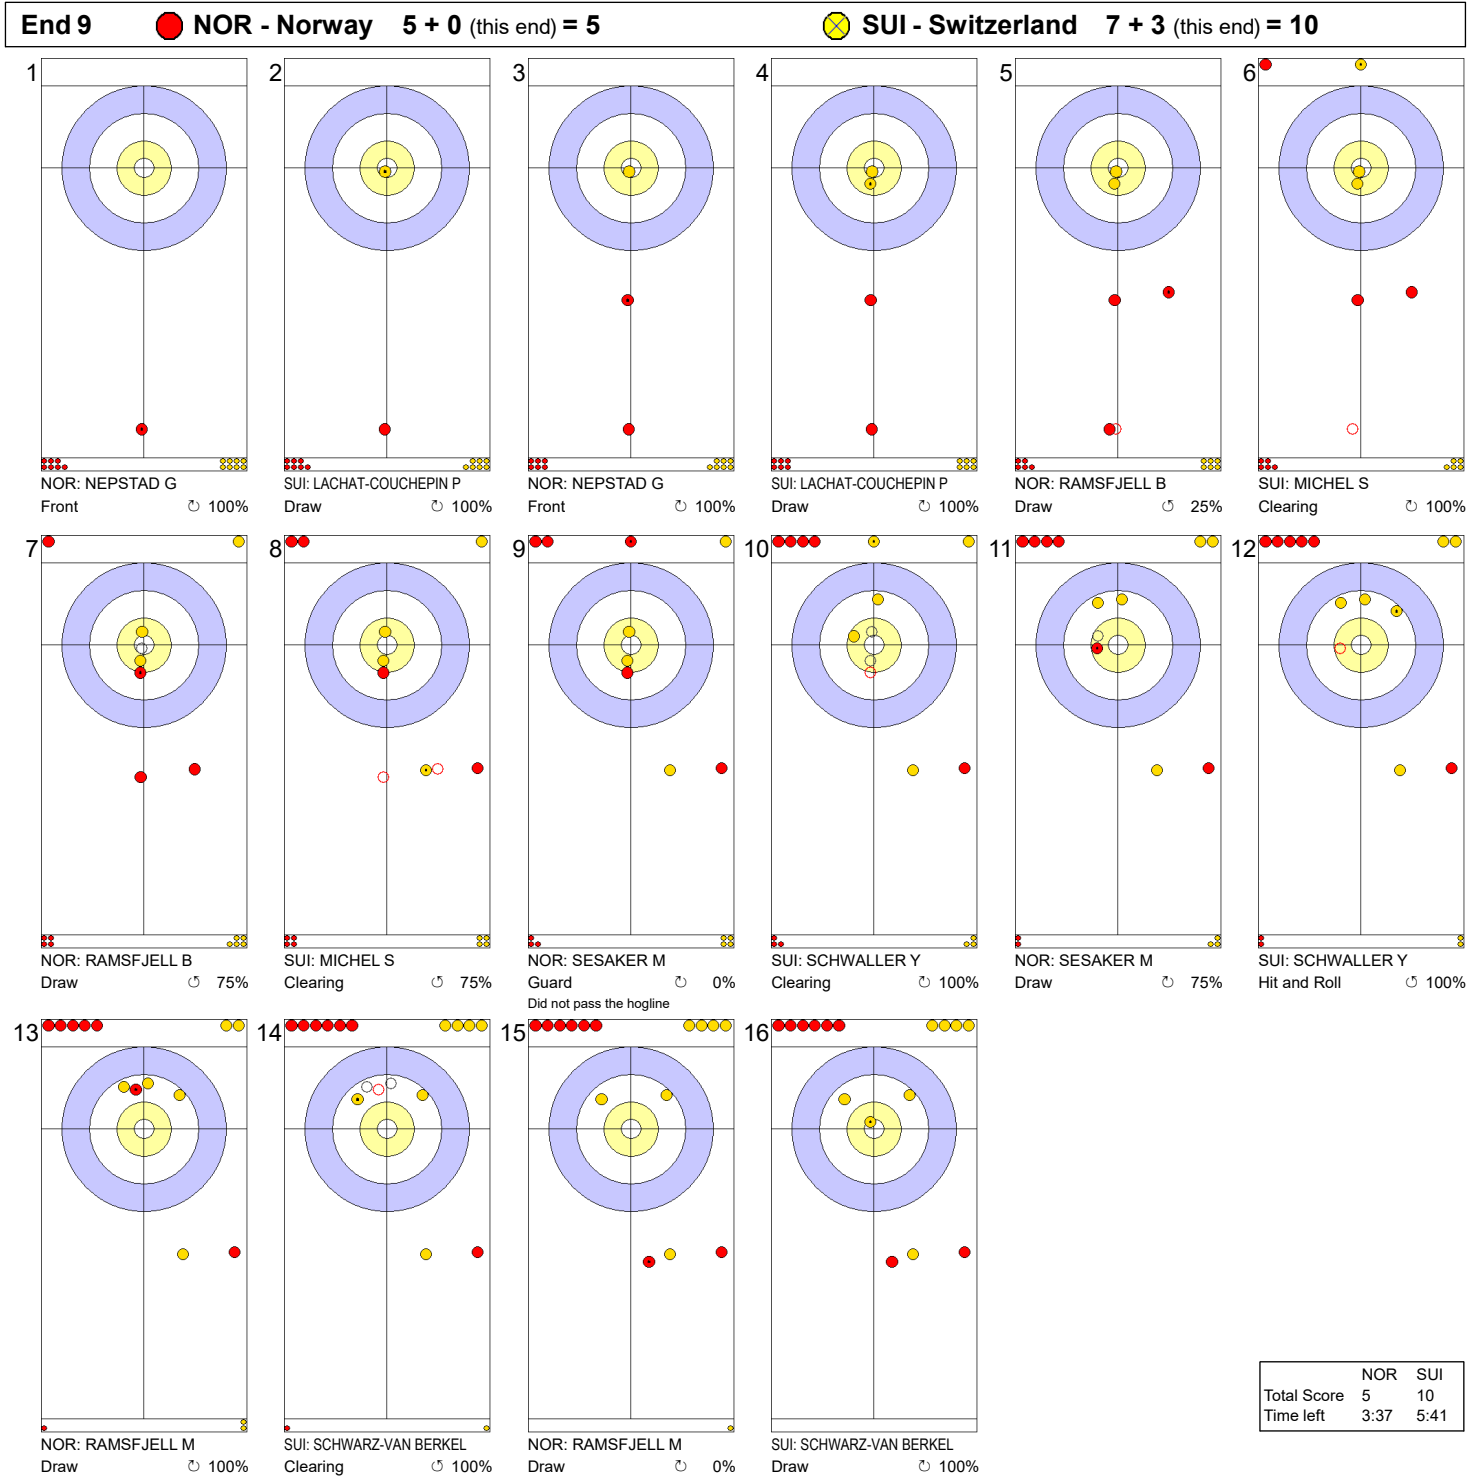

Game - Shot by Shot

End 1			NOR - Norway 0 + 0 (this end) = 0			SUI - Switzerland 0 + 0 (this end) = 0																		
1			2			3			4			5			6									
7			8			9			10			11			12									
13			14			15			16					<table border="1"> <thead> <tr> <th></th> <th>NOR</th> <th>SUI</th> </tr> </thead> <tbody> <tr> <td>Total Score</td> <td>0</td> <td>0</td> </tr> <tr> <td>Time left</td> <td>37:10</td> <td>37:05</td> </tr> </tbody> </table>			NOR	SUI	Total Score	0	0	Time left	37:10	37:05
	NOR	SUI																						
Total Score	0	0																						
Time left	37:10	37:05																						

Legend:
 ↻ Clockwise ↺ Counter-clockwise - Not considered

Game - Shot by Shot

Legend:
 ↻ Clockwise ↺ Counter-clockwise - Not considered

SUN 31 MAR 2024
Start Time 9:00

Round Robin Session 3 - Sheet B

Game - Shot by Shot

Legend:
 ↻ Clockwise ↺ Counter-clockwise - Not considered

Game - Shot by Shot

Legend:
 Clockwise  Counter-clockwise - Not considered

Game - Shot by Shot

Legend:
 ↻ Clockwise ↺ Counter-clockwise - Not considered

Game - Shot by Shot

Legend:
 ↻ Clockwise ↺ Counter-clockwise - Not considered

SUN 31 MAR 2024
Start Time 9:00

Round Robin Session 3 - Sheet B

Game - Shot by Shot

Legend:
 ↻ Clockwise ↺ Counter-clockwise - Not considered