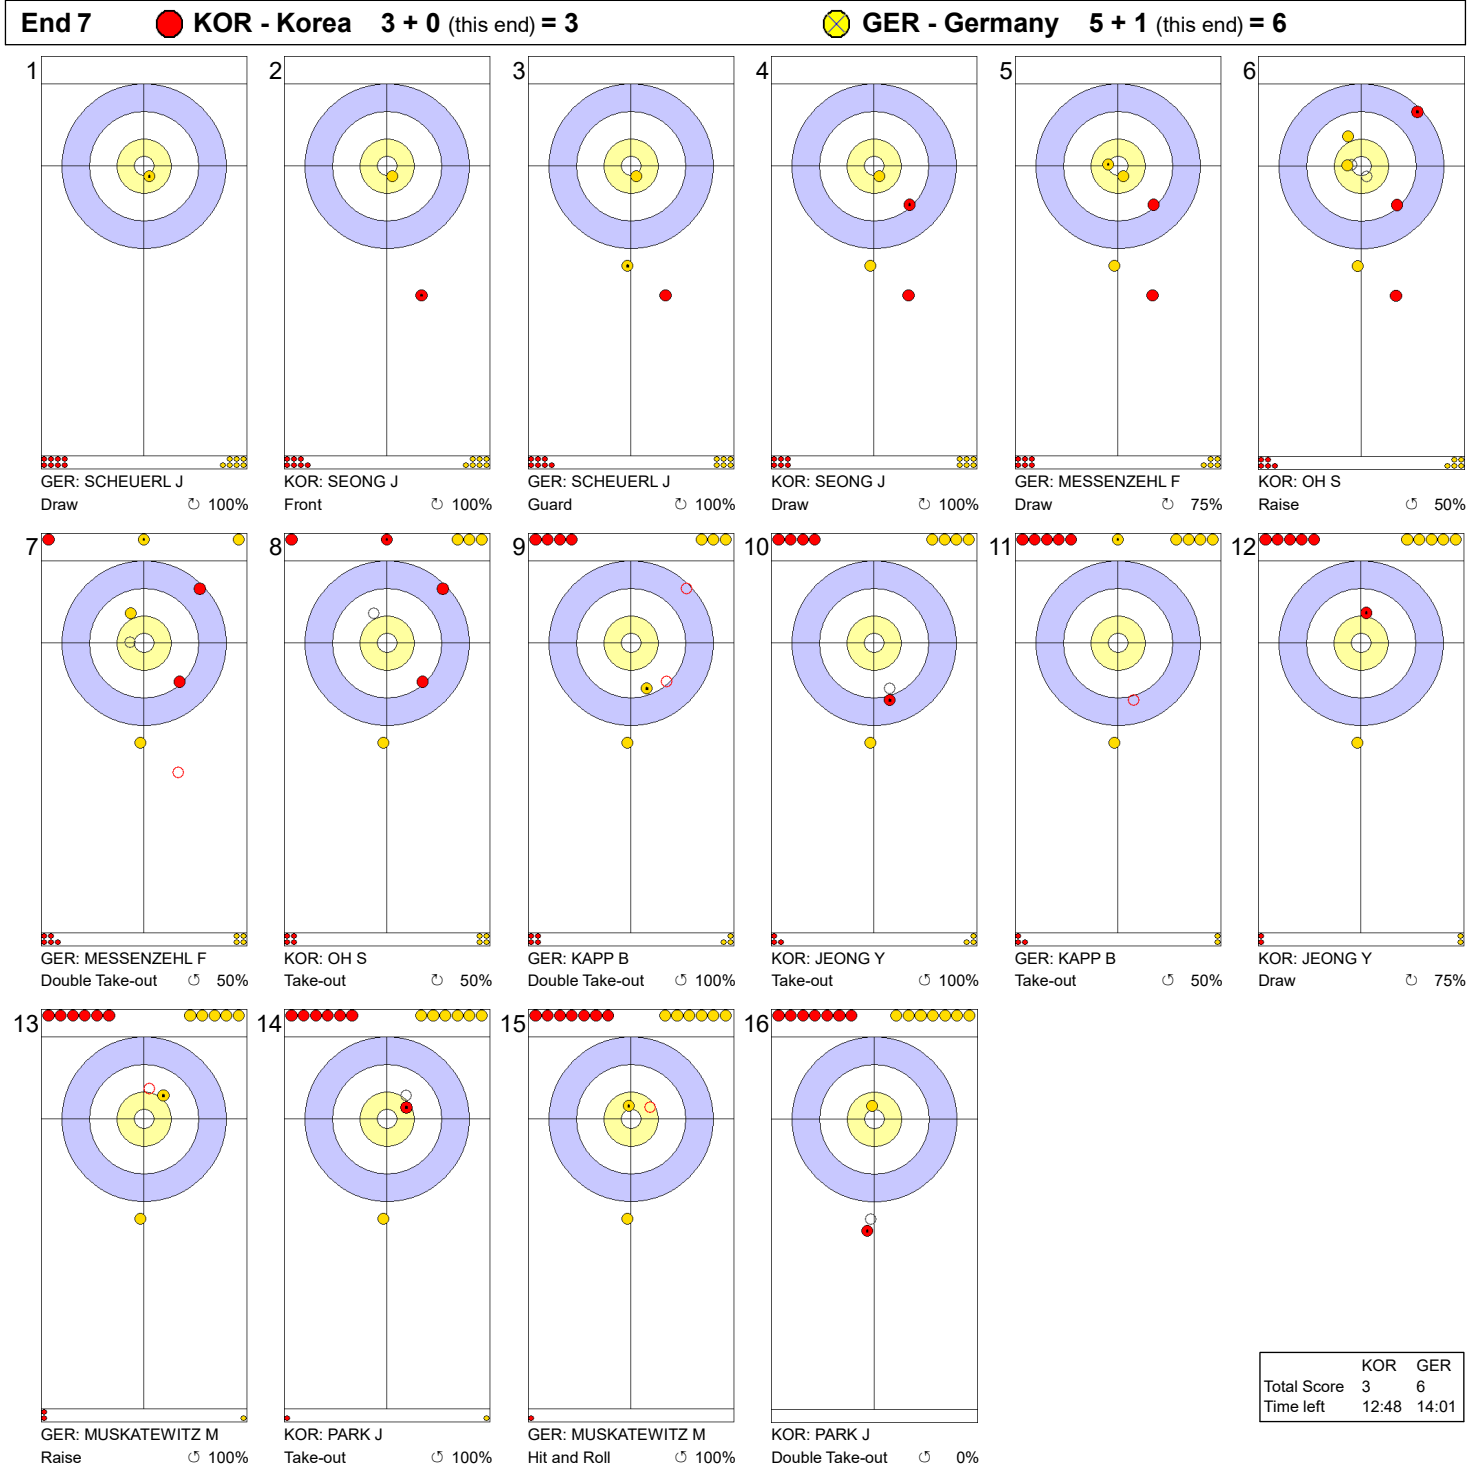

Game - Shot by Shot

Legend:
 ↻ Clockwise ↺ Counter-clockwise - Not considered

Game - Shot by Shot

Legend:
 ↻ Clockwise ↺ Counter-clockwise - Not considered

Game - Shot by Shot

Legend:
 ↻ Clockwise ↺ Counter-clockwise - Not considered

Game - Shot by Shot

Legend:
 ↻ Clockwise ↺ Counter-clockwise - Not considered

Game - Shot by Shot

Legend:
 ↻ Clockwise ↺ Counter-clockwise - Not considered

Game - Shot by Shot

	KOR	GER
Total Score	3	6
Time left	12:48	14:01

Legend:
 ↻ Clockwise ↺ Counter-clockwise - Not considered

Game - Shot by Shot

Legend:
 ↻ Clockwise ↺ Counter-clockwise - Not considered

Game - Shot by Shot

End 9 ● KOR - Korea 5 + 1 (this end) = 6 ● GER - Germany 6 + 0 (this end) = 6

	KOR	GER
Total Score	6	6
Time left	4:57	4:28

Legend: ↻ Clockwise ↺ Counter-clockwise - Not considered

Game - Shot by Shot

Legend:
 ↻ Clockwise ↺ Counter-clockwise - Not considered