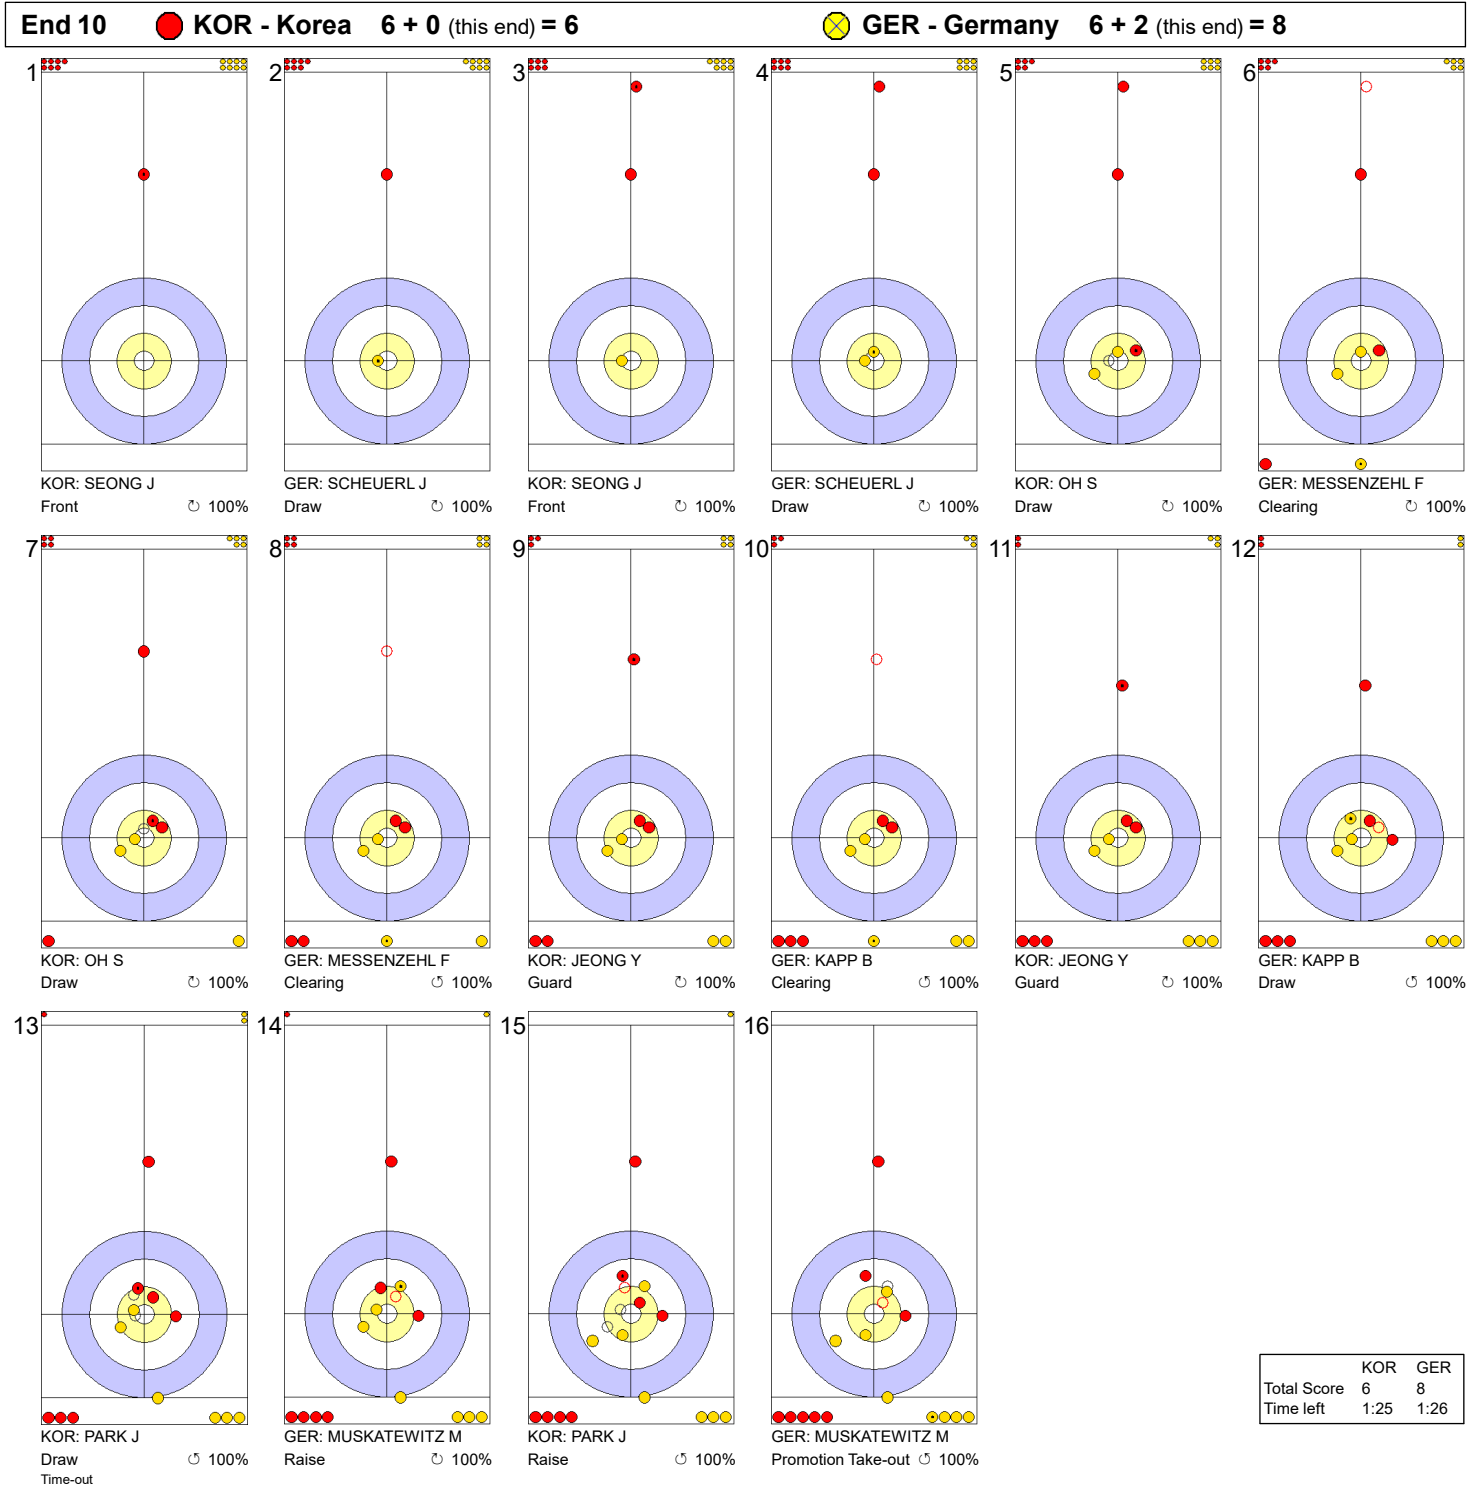

Game - Shot by Shot

Legend:
 ↻ Clockwise ↺ Counter-clockwise - Not considered

Game - Shot by Shot

Legend:
 ↻ Clockwise ↺ Counter-clockwise - Not considered

Game - Shot by Shot

Legend:
 ↻ Clockwise ↺ Counter-clockwise - Not considered

Game - Shot by Shot

Legend:
 ↻ Clockwise ↺ Counter-clockwise - Not considered

Game - Shot by Shot

Legend:
 ↻ Clockwise ↺ Counter-clockwise - Not considered

Game - Shot by Shot

	KOR	GER
Total Score	3	6
Time left	12:48	14:01

Legend:
 ↻ Clockwise ↺ Counter-clockwise - Not considered

Game - Shot by Shot

Legend:
 ↻ Clockwise ↺ Counter-clockwise - Not considered

Game - Shot by Shot

End 9 ● KOR - Korea 5 + 1 (this end) = 6 ● GER - Germany 6 + 0 (this end) = 6

	KOR	GER
Total Score	6	6
Time left	4:57	4:28

Legend: ↻ Clockwise ↺ Counter-clockwise - Not considered

Game - Shot by Shot

Legend:
 ↻ Clockwise ↺ Counter-clockwise - Not considered