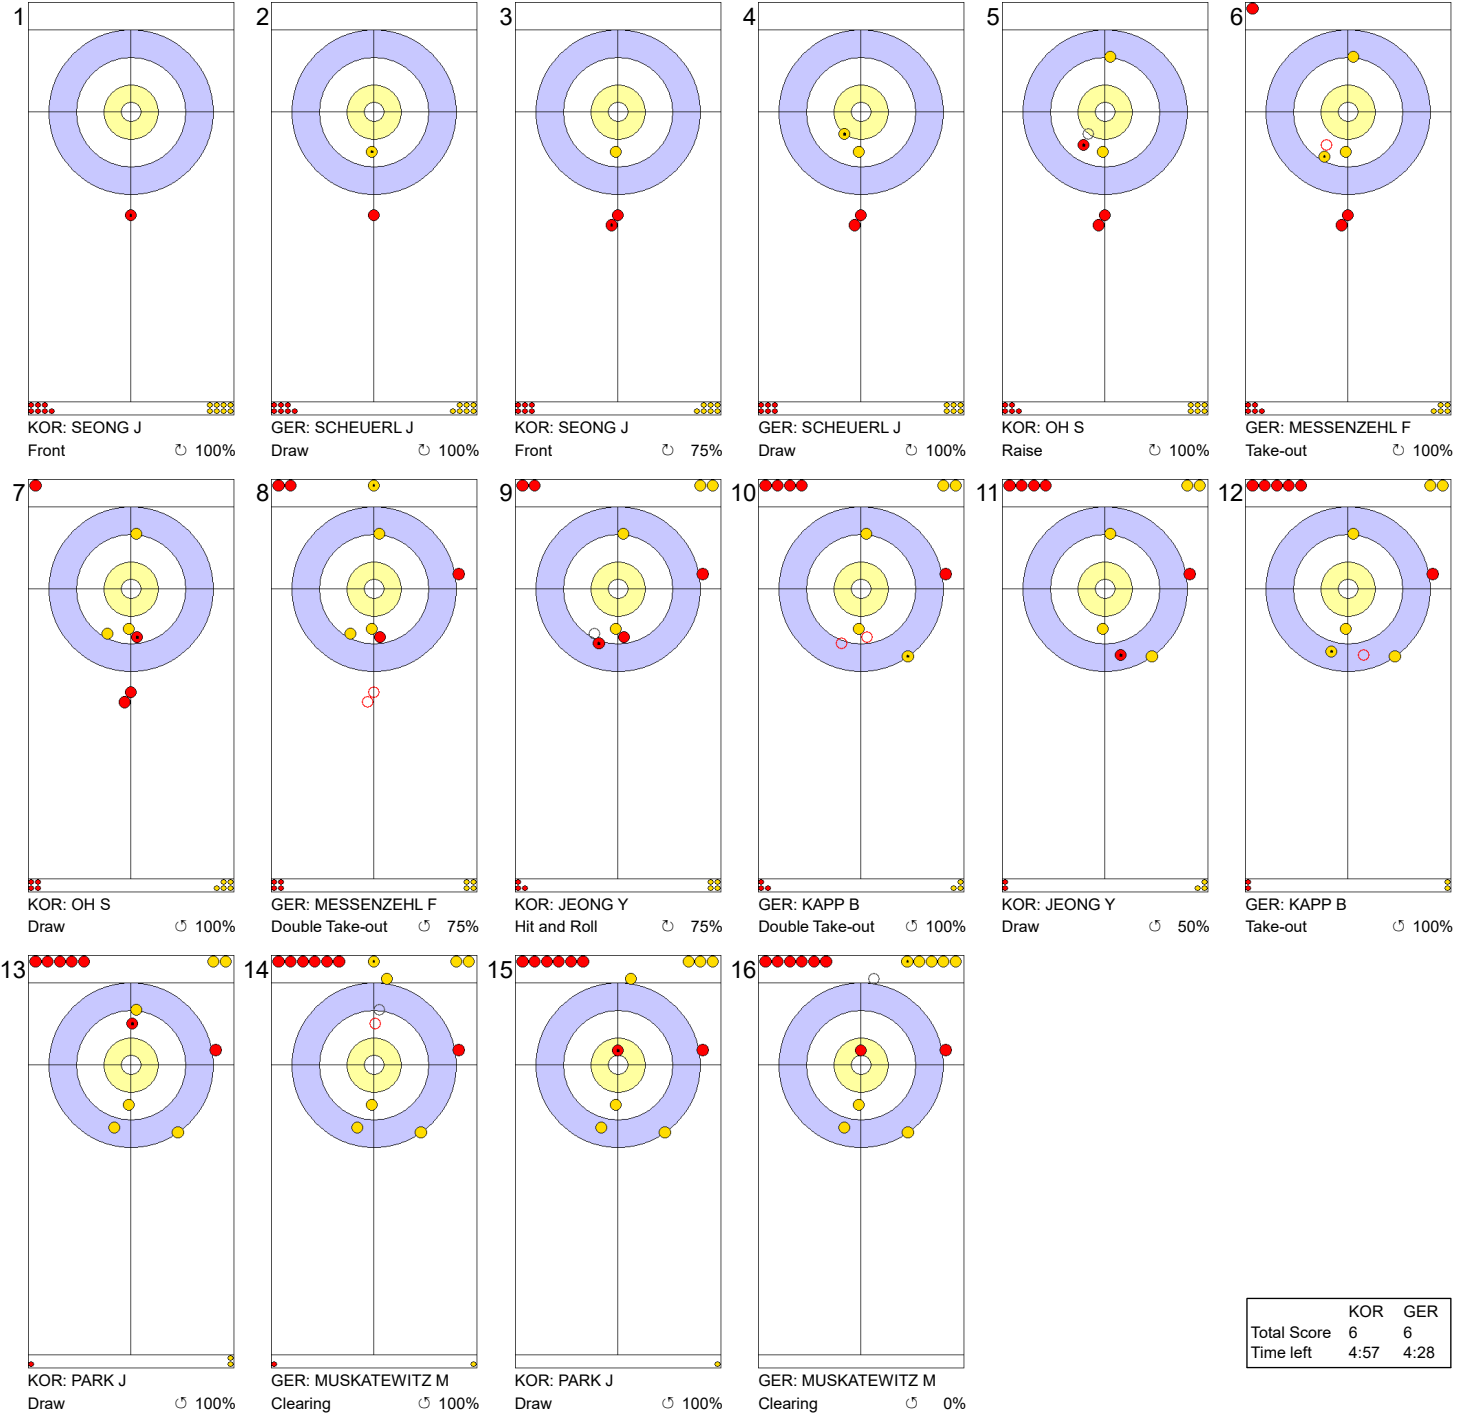

Game - Shot by Shot

Legend:
 ↻ Clockwise ↺ Counter-clockwise - Not considered

Game - Shot by Shot

Legend:
 ↻ Clockwise ↺ Counter-clockwise - Not considered

Game - Shot by Shot

Legend:
 ↻ Clockwise ↺ Counter-clockwise - Not considered

Game - Shot by Shot

Legend:
 ↻ Clockwise ↺ Counter-clockwise - Not considered

Game - Shot by Shot

Legend:
 ↻ Clockwise ↺ Counter-clockwise - Not considered

Game - Shot by Shot

	KOR	GER
Total Score	3	6
Time left	12:48	14:01

Legend:
 ↻ Clockwise ↺ Counter-clockwise - Not considered

Game - Shot by Shot

Legend:
 ↻ Clockwise ↺ Counter-clockwise - Not considered

Game - Shot by Shot

End 9 ● KOR - Korea 5 + 1 (this end) = 6 ● GER - Germany 6 + 0 (this end) = 6

	KOR	GER
Total Score	6	6
Time left	4:57	4:28

Legend: ↻ Clockwise ↺ Counter-clockwise - Not considered

Game - Shot by Shot

Legend:
 ↻ Clockwise ↺ Counter-clockwise - Not considered