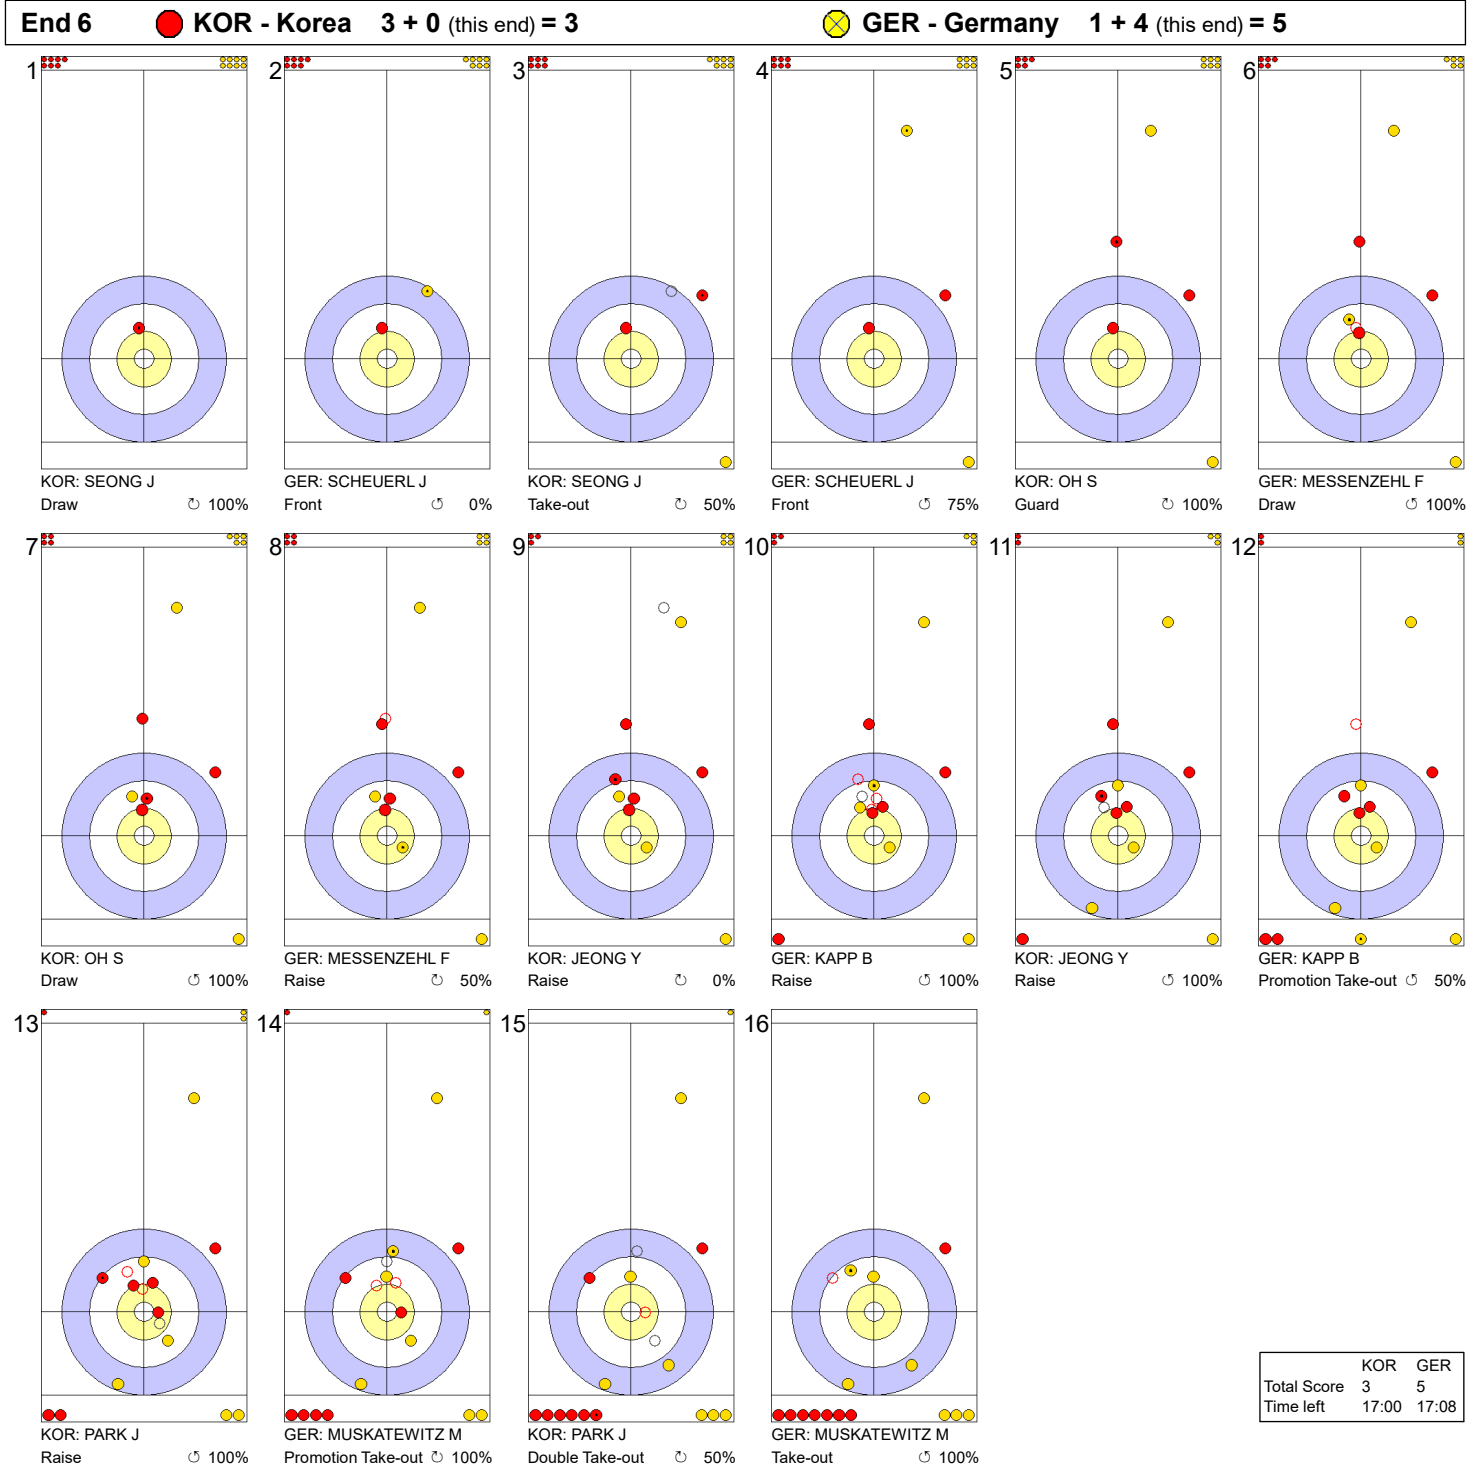

Game - Shot by Shot

Legend:
 ↻ Clockwise ↺ Counter-clockwise - Not considered

Game - Shot by Shot

Legend:
 ↻ Clockwise ↺ Counter-clockwise - Not considered

Game - Shot by Shot

Legend:
 ↻ Clockwise ↺ Counter-clockwise - Not considered

Game - Shot by Shot

Legend:
 ↻ Clockwise ↺ Counter-clockwise - Not considered

Game - Shot by Shot

Legend:
 ↻ Clockwise ↺ Counter-clockwise - Not considered

Game - Shot by Shot

	KOR	GER
Total Score	3	6
Time left	12:48	14:01

Legend:
 ↻ Clockwise ↺ Counter-clockwise - Not considered

Game - Shot by Shot

Legend:
 ↻ Clockwise ↺ Counter-clockwise - Not considered

Game - Shot by Shot

End 9 ● KOR - Korea 5 + 1 (this end) = 6 ● GER - Germany 6 + 0 (this end) = 6

	KOR	GER
Total Score	6	6
Time left	4:57	4:28

Legend: ↻ Clockwise ↺ Counter-clockwise - Not considered

Game - Shot by Shot

Legend:
 ↻ Clockwise ↺ Counter-clockwise - Not considered