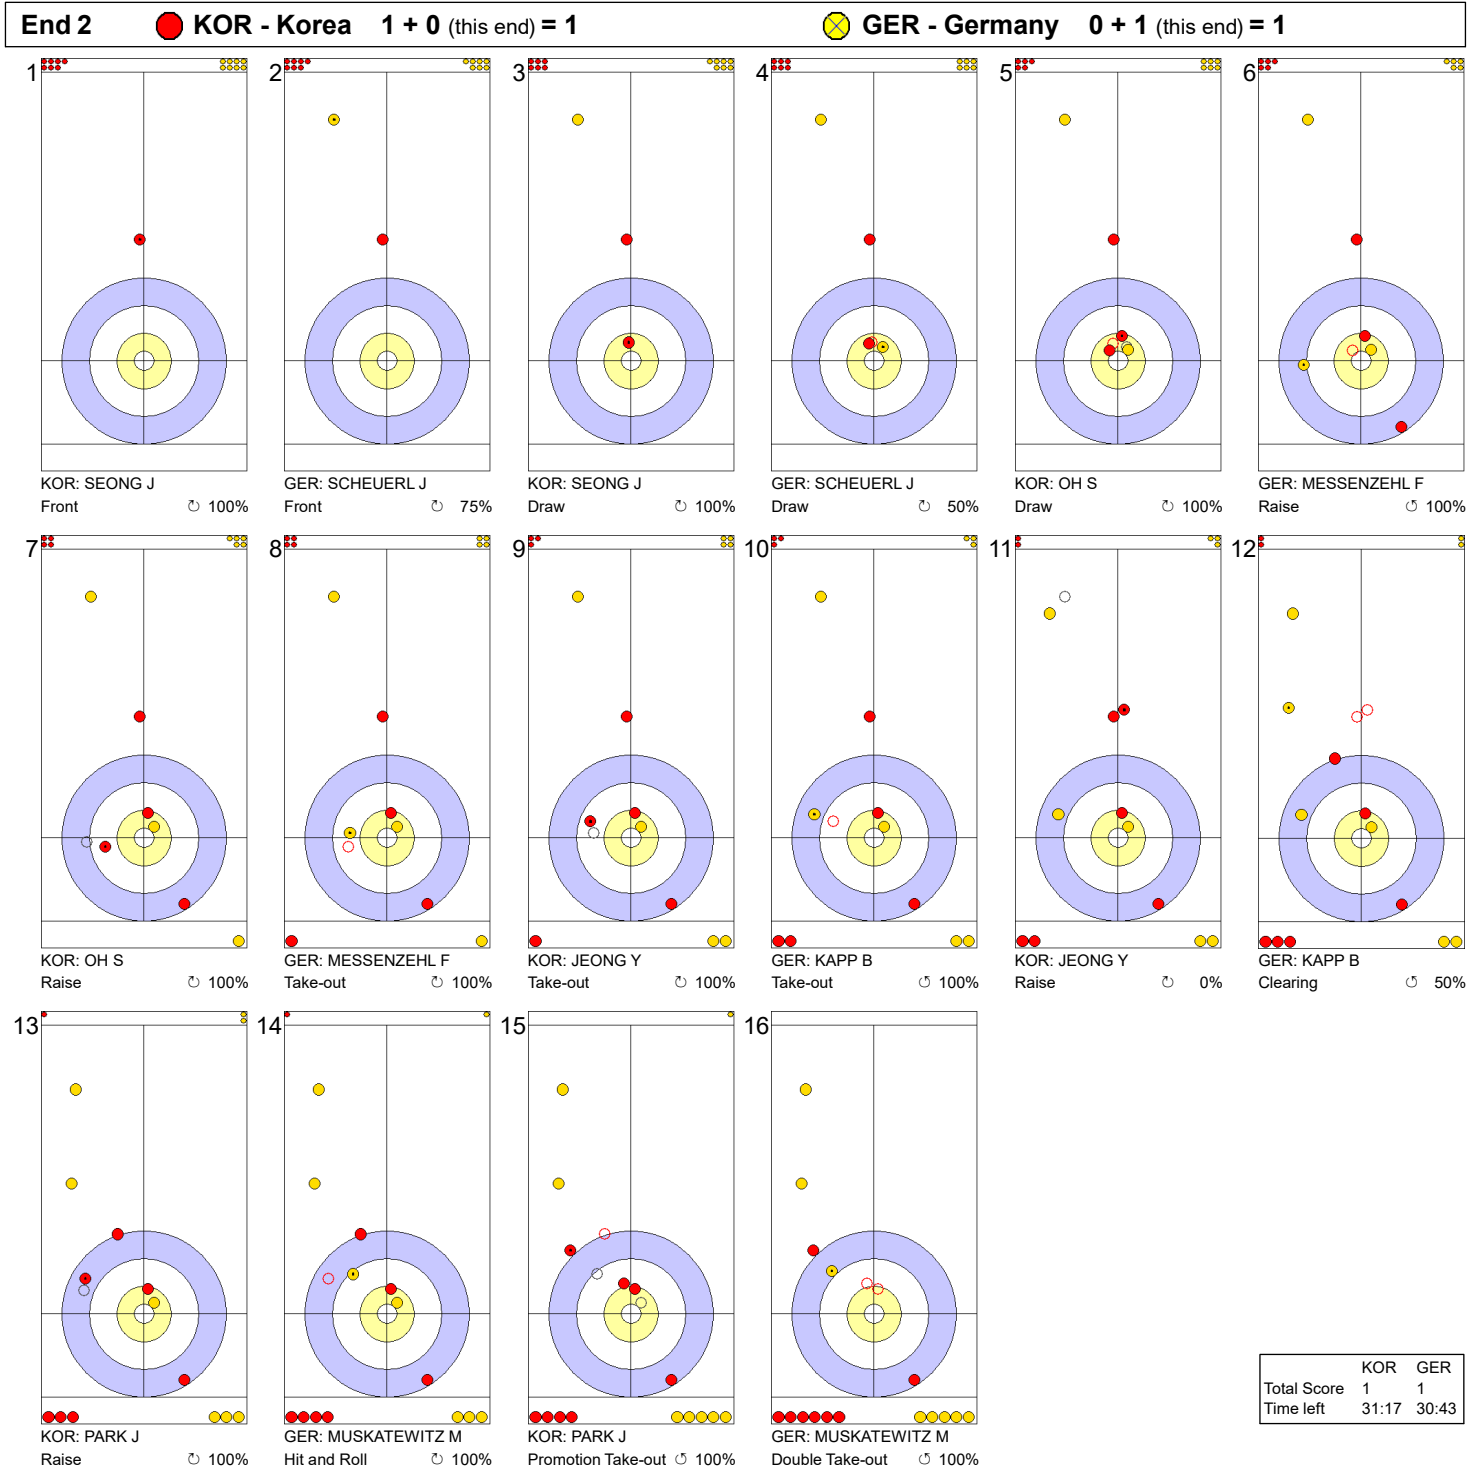

Game - Shot by Shot

Legend:
 ↻ Clockwise ↺ Counter-clockwise - Not considered

Game - Shot by Shot

Legend:
 ↻ Clockwise ↺ Counter-clockwise - Not considered

Game - Shot by Shot

Legend:
 ↻ Clockwise ↺ Counter-clockwise - Not considered

Game - Shot by Shot

Legend:
 ↻ Clockwise ↺ Counter-clockwise - Not considered

Game - Shot by Shot

Legend:
 ↻ Clockwise ↺ Counter-clockwise - Not considered

Game - Shot by Shot

	KOR	GER
Total Score	3	6
Time left	12:48	14:01

Legend:
 ↻ Clockwise ↺ Counter-clockwise - Not considered

Game - Shot by Shot

Legend:
 ↻ Clockwise ↺ Counter-clockwise - Not considered

Game - Shot by Shot

End 9 ● KOR - Korea 5 + 1 (this end) = 6 ● GER - Germany 6 + 0 (this end) = 6

	KOR	GER
Total Score	6	6
Time left	4:57	4:28

Legend: ↻ Clockwise ↺ Counter-clockwise - Not considered

Game - Shot by Shot

Legend:
 ↻ Clockwise ↺ Counter-clockwise - Not considered