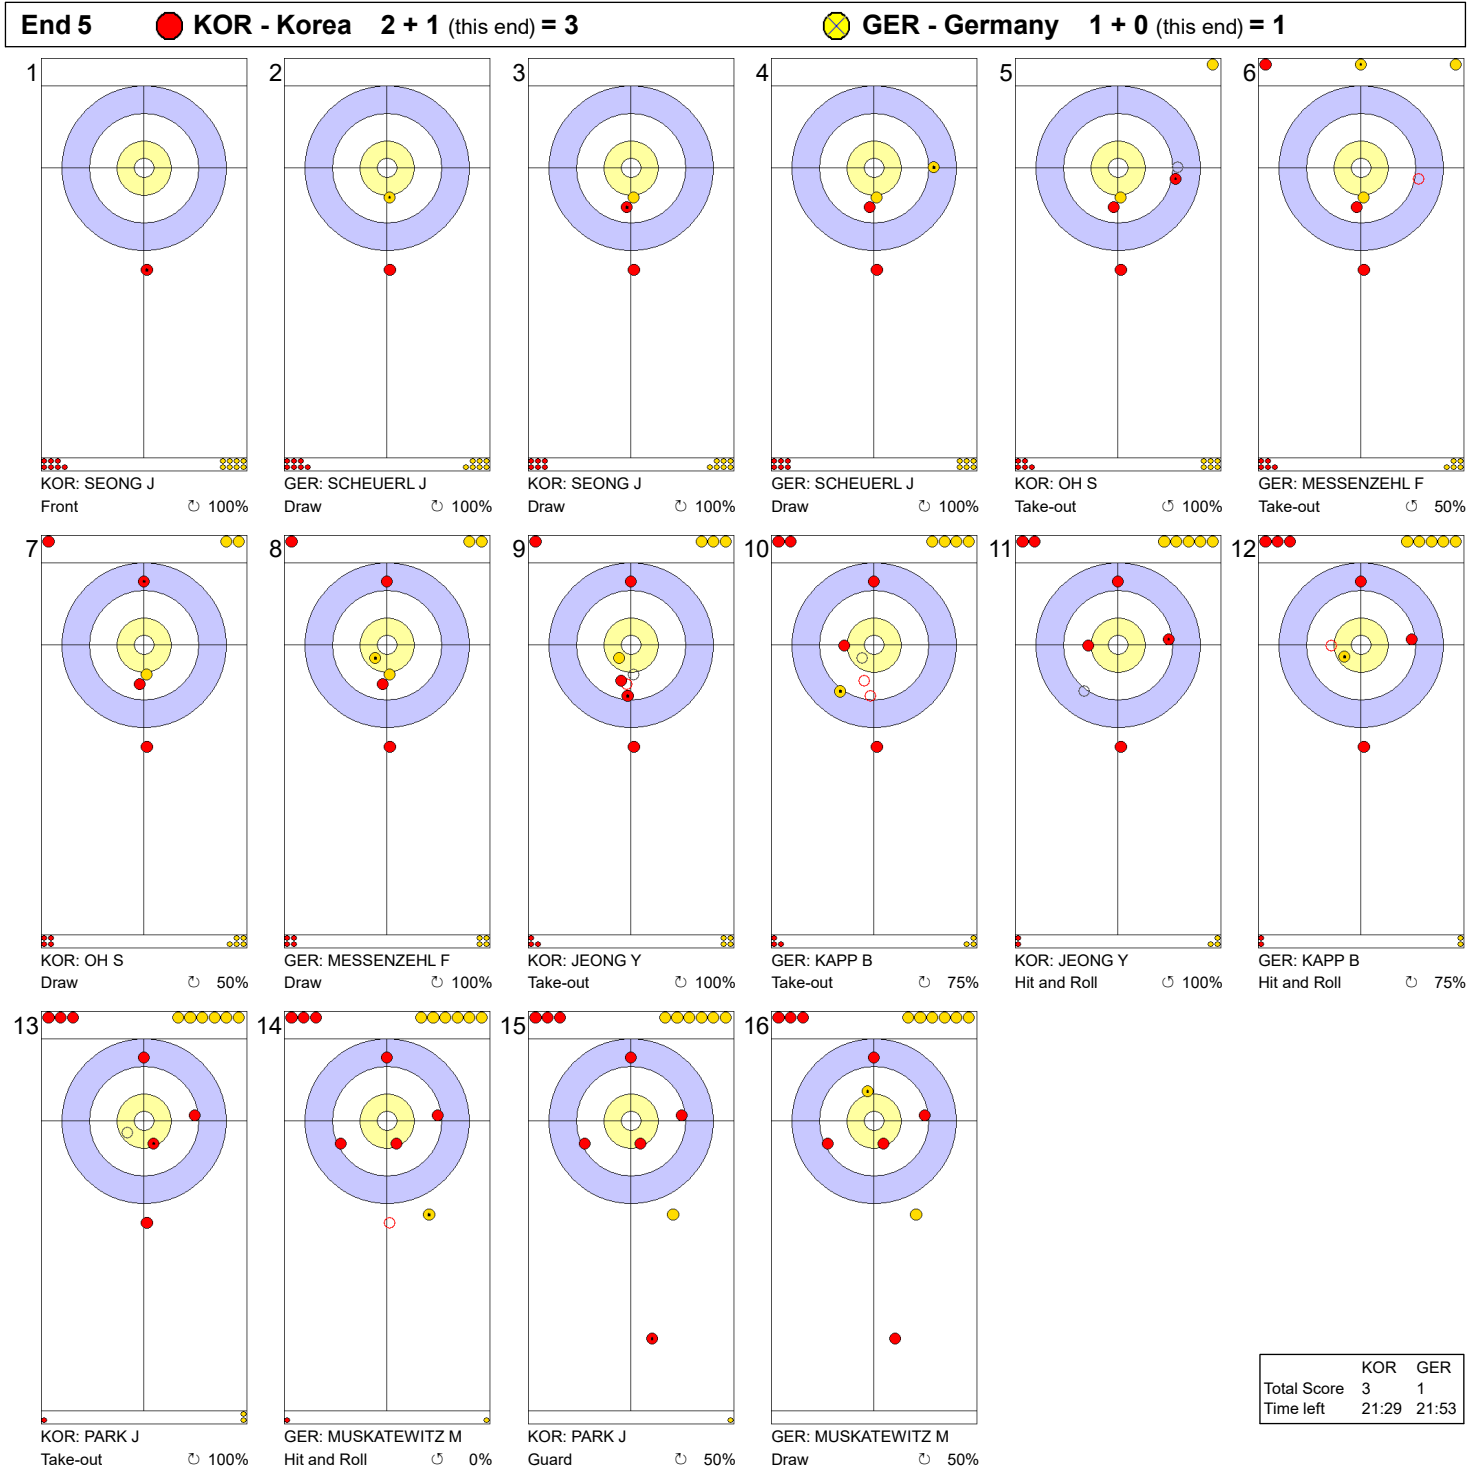

Game - Shot by Shot

Legend:
 ↻ Clockwise ↺ Counter-clockwise - Not considered

Game - Shot by Shot

Legend:
 ↻ Clockwise ↺ Counter-clockwise - Not considered

Game - Shot by Shot

Legend:
 ↻ Clockwise ↺ Counter-clockwise - Not considered

Game - Shot by Shot

Legend:
 ↻ Clockwise ↺ Counter-clockwise - Not considered

Game - Shot by Shot

Legend:
 ↻ Clockwise ↺ Counter-clockwise - Not considered

Game - Shot by Shot

	KOR	GER
Total Score	3	6
Time left	12:48	14:01

Legend:
 ↻ Clockwise ↺ Counter-clockwise - Not considered

Game - Shot by Shot

Legend:
 ↻ Clockwise ↺ Counter-clockwise - Not considered

Game - Shot by Shot

End 9 ● KOR - Korea 5 + 1 (this end) = 6 ● GER - Germany 6 + 0 (this end) = 6

	KOR	GER
Total Score	6	6
Time left	4:57	4:28

Legend: ↻ Clockwise ↺ Counter-clockwise - Not considered

Game - Shot by Shot

Legend:
 ↻ Clockwise ↺ Counter-clockwise - Not considered