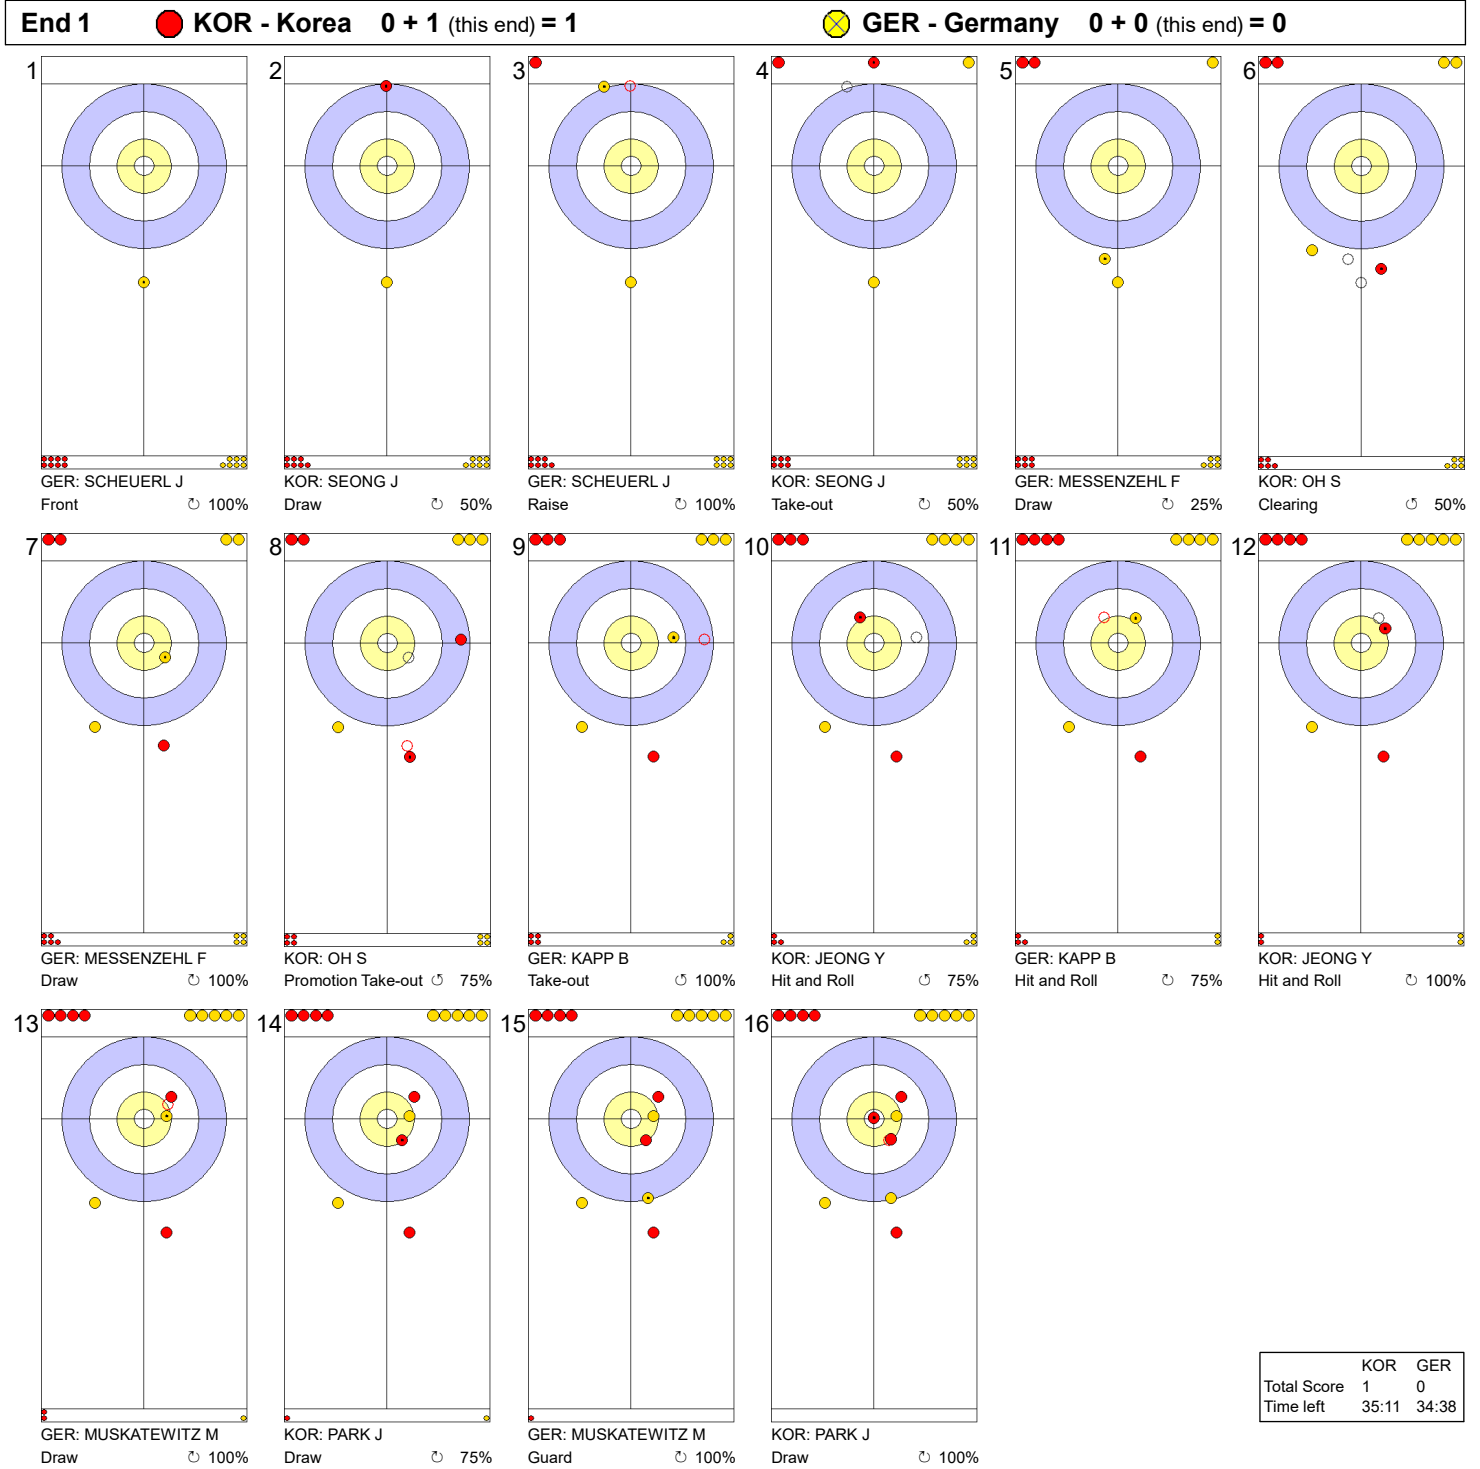

Game - Shot by Shot

Legend:
 ↻ Clockwise ↺ Counter-clockwise - Not considered

Game - Shot by Shot

Legend:
 ↻ Clockwise ↺ Counter-clockwise - Not considered

Game - Shot by Shot

Legend:
 ↻ Clockwise ↺ Counter-clockwise - Not considered

Game - Shot by Shot

Legend:
 ↻ Clockwise ↺ Counter-clockwise - Not considered

Game - Shot by Shot

Legend:
 ↻ Clockwise ↺ Counter-clockwise - Not considered

Game - Shot by Shot

	KOR	GER
Total Score	3	6
Time left	12:48	14:01

Legend:
 ↻ Clockwise ↺ Counter-clockwise - Not considered

Game - Shot by Shot

Legend:
 ↻ Clockwise ↺ Counter-clockwise - Not considered

Game - Shot by Shot

End 9 ● KOR - Korea 5 + 1 (this end) = 6 ● GER - Germany 6 + 0 (this end) = 6

	KOR	GER
Total Score	6	6
Time left	4:57	4:28

Legend: ↻ Clockwise ↺ Counter-clockwise - Not considered

Game - Shot by Shot

Legend:
 ↻ Clockwise ↺ Counter-clockwise - Not considered