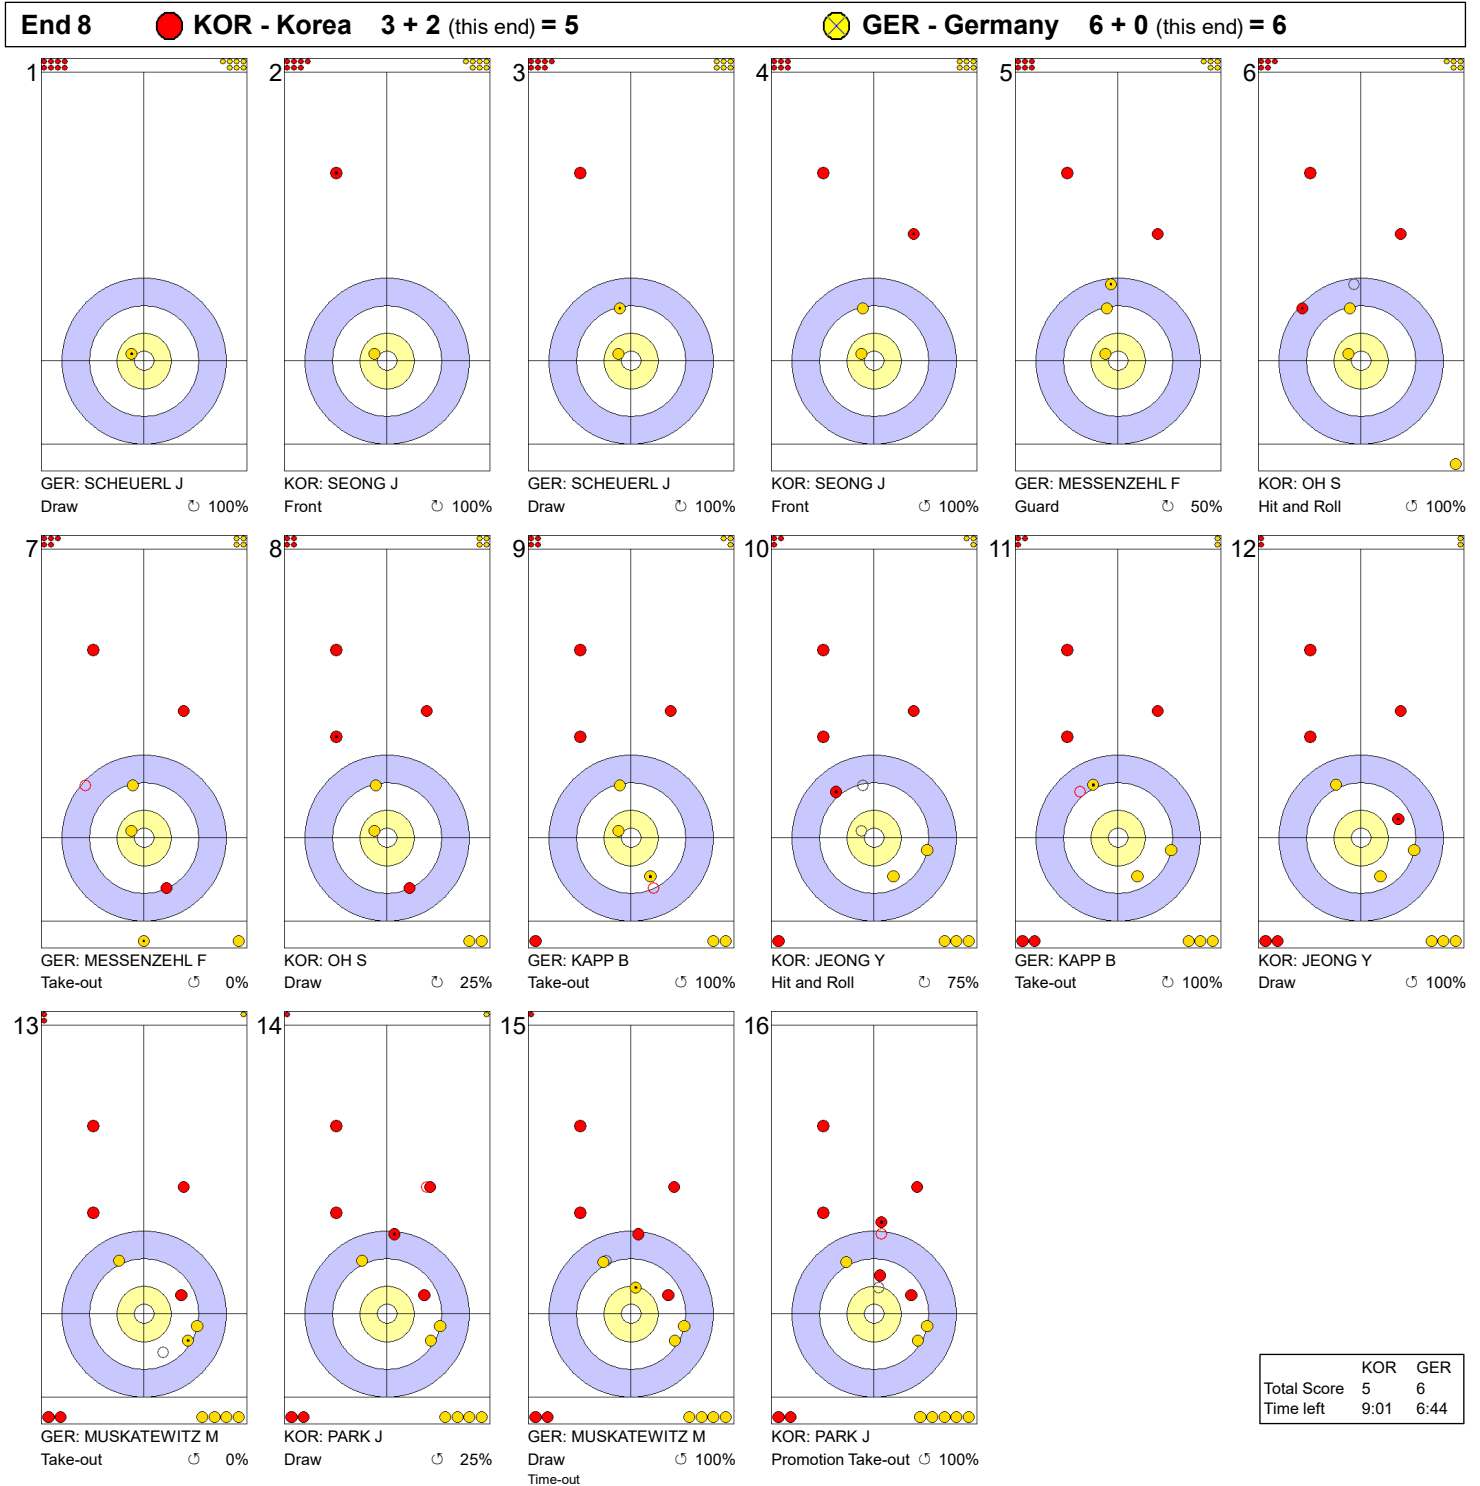

Game - Shot by Shot

Legend:
 ↻ Clockwise ↺ Counter-clockwise - Not considered

Game - Shot by Shot

Legend:
 ↻ Clockwise ↺ Counter-clockwise - Not considered

Game - Shot by Shot

Legend:
 ↻ Clockwise ↺ Counter-clockwise - Not considered

Game - Shot by Shot

Legend:
 ↻ Clockwise ↺ Counter-clockwise - Not considered

Game - Shot by Shot

Legend:
 ↻ Clockwise ↺ Counter-clockwise - Not considered

Game - Shot by Shot

	KOR	GER
Total Score	3	6
Time left	12:48	14:01

Legend:
 ↻ Clockwise ↺ Counter-clockwise - Not considered

Game - Shot by Shot

Legend:
 ↻ Clockwise ↺ Counter-clockwise - Not considered

Game - Shot by Shot

End 9 ● KOR - Korea 5 + 1 (this end) = 6 ● GER - Germany 6 + 0 (this end) = 6

	KOR	GER
Total Score	6	6
Time left	4:57	4:28

Legend: ↻ Clockwise ↺ Counter-clockwise - Not considered

Game - Shot by Shot

Legend:
 ↻ Clockwise ↺ Counter-clockwise - Not considered