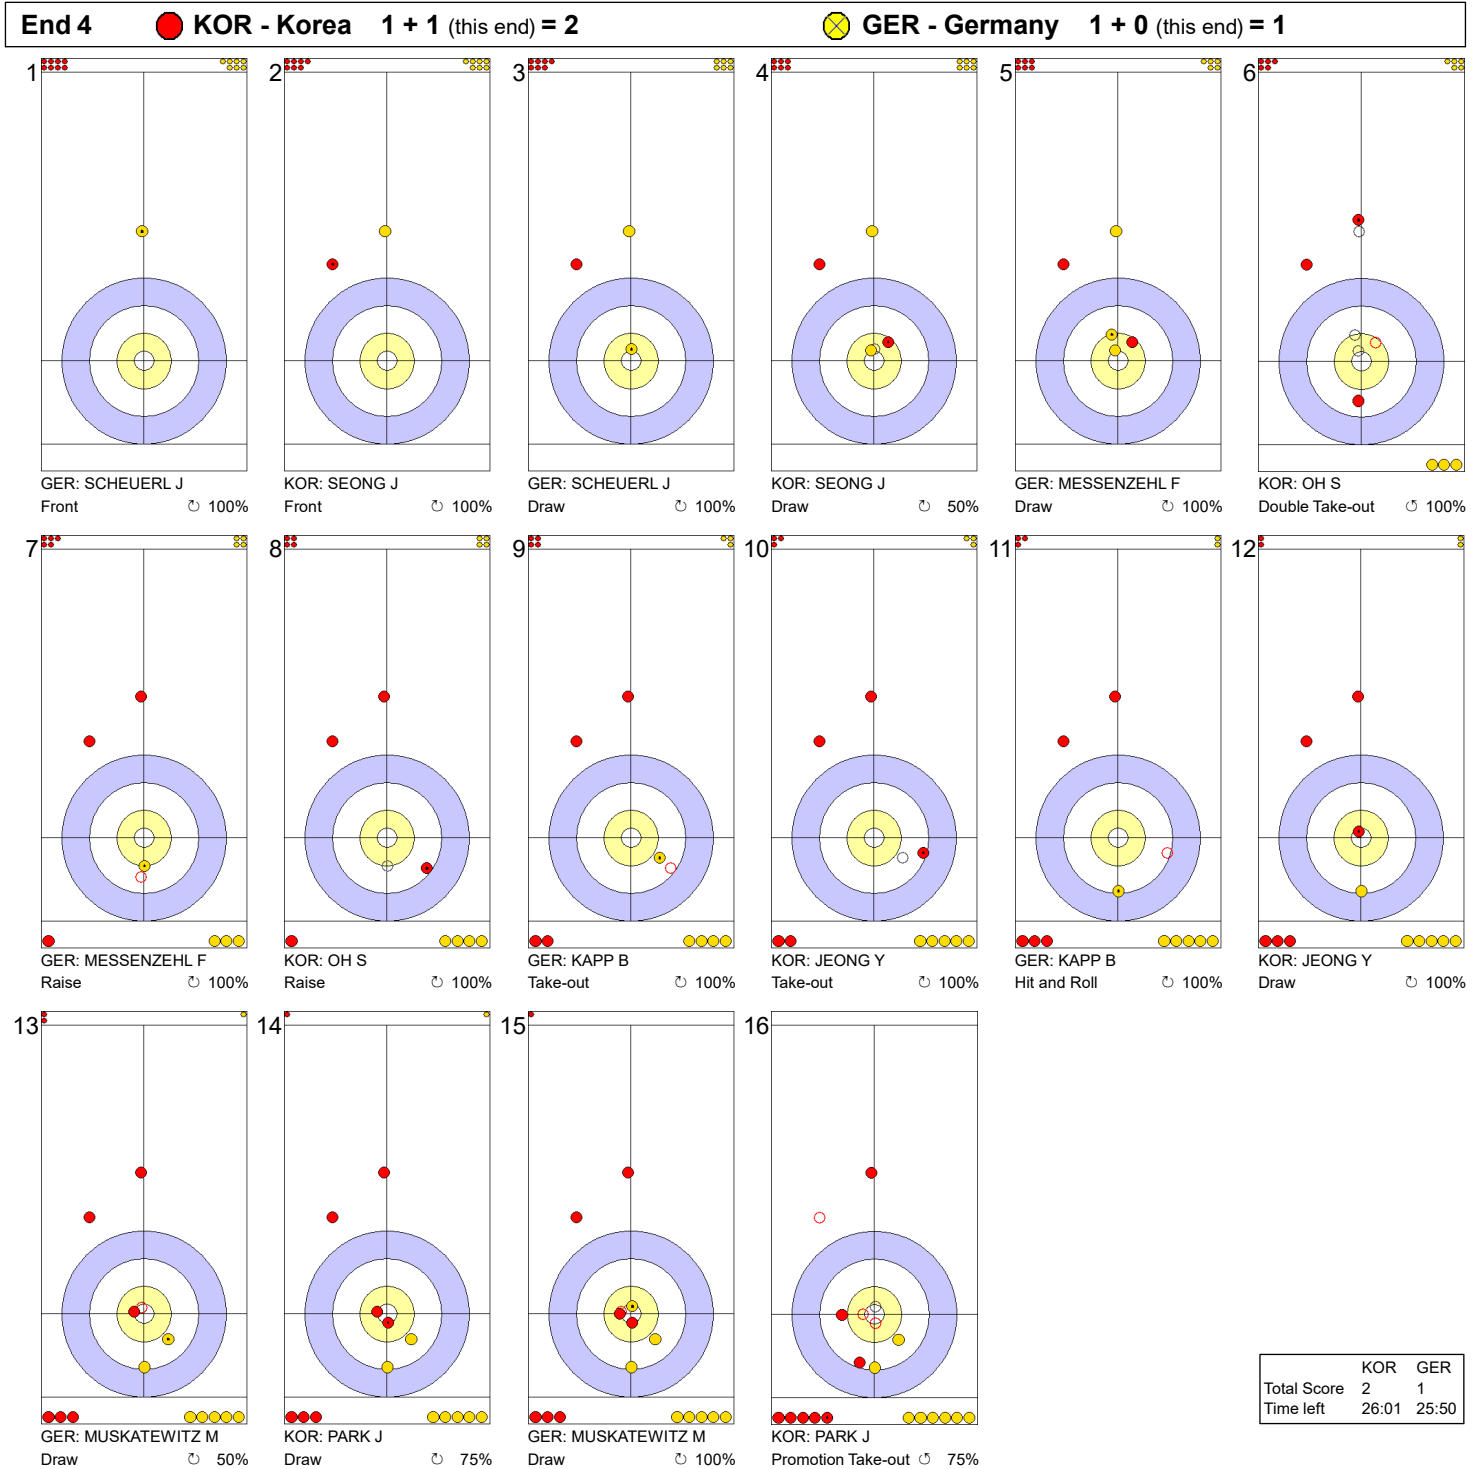

Game - Shot by Shot

Legend:
 ↻ Clockwise ↺ Counter-clockwise - Not considered

Game - Shot by Shot

Legend:
 ↻ Clockwise ↺ Counter-clockwise - Not considered

Game - Shot by Shot

Legend:
 ↻ Clockwise ↺ Counter-clockwise - Not considered

Game - Shot by Shot

Legend:
 ↻ Clockwise ↺ Counter-clockwise - Not considered

Game - Shot by Shot

Legend:
 ↻ Clockwise ↺ Counter-clockwise - Not considered

Game - Shot by Shot

	KOR	GER
Total Score	3	6
Time left	12:48	14:01

Legend:
 ↻ Clockwise ↺ Counter-clockwise - Not considered

Game - Shot by Shot

Legend:
 ↻ Clockwise ↺ Counter-clockwise - Not considered

Game - Shot by Shot

End 9 ● KOR - Korea 5 + 1 (this end) = 6 ● GER - Germany 6 + 0 (this end) = 6

	KOR	GER
Total Score	6	6
Time left	4:57	4:28

Legend: ↻ Clockwise ↺ Counter-clockwise - Not considered

Game - Shot by Shot

Legend:
 ↻ Clockwise ↺ Counter-clockwise - Not considered