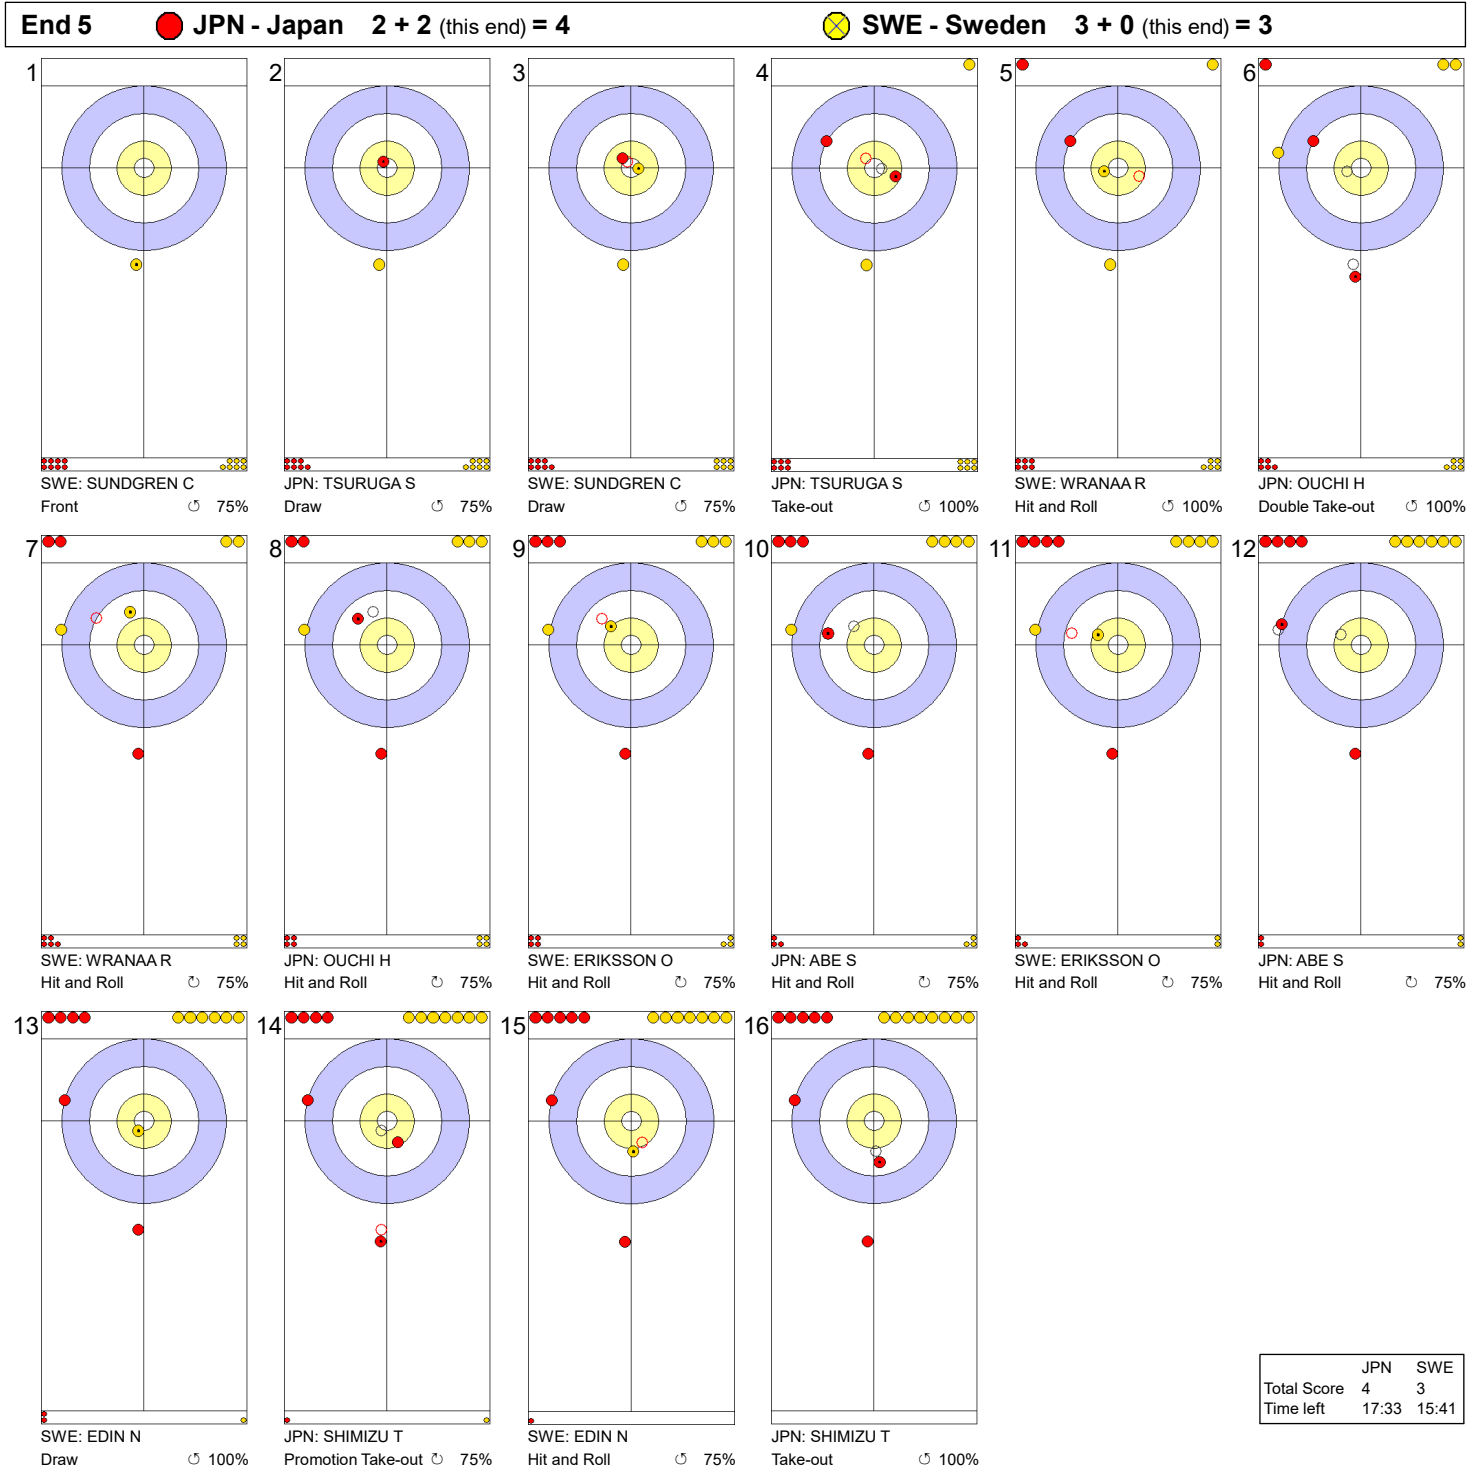

Game - Shot by Shot

Legend:
 ↻ Clockwise ↺ Counter-clockwise - Not considered

Game - Shot by Shot

Legend:
 ↻ Clockwise ↺ Counter-clockwise - Not considered

Game - Shot by Shot

Legend:
 ↻ Clockwise ↺ Counter-clockwise - Not considered

Game - Shot by Shot

Legend:
 ↻ Clockwise ↺ Counter-clockwise - Not considered

Game - Shot by Shot

Legend:
 ↻ Clockwise ↺ Counter-clockwise - Not considered

Game - Shot by Shot

Legend:
 ⌚ Clockwise ⌚ Counter-clockwise - Not considered

Game - Shot by Shot

Legend:
 ↻ Clockwise ↺ Counter-clockwise - Not considered

Game - Shot by Shot

Legend:
 ↻ Clockwise ↺ Counter-clockwise - Not considered