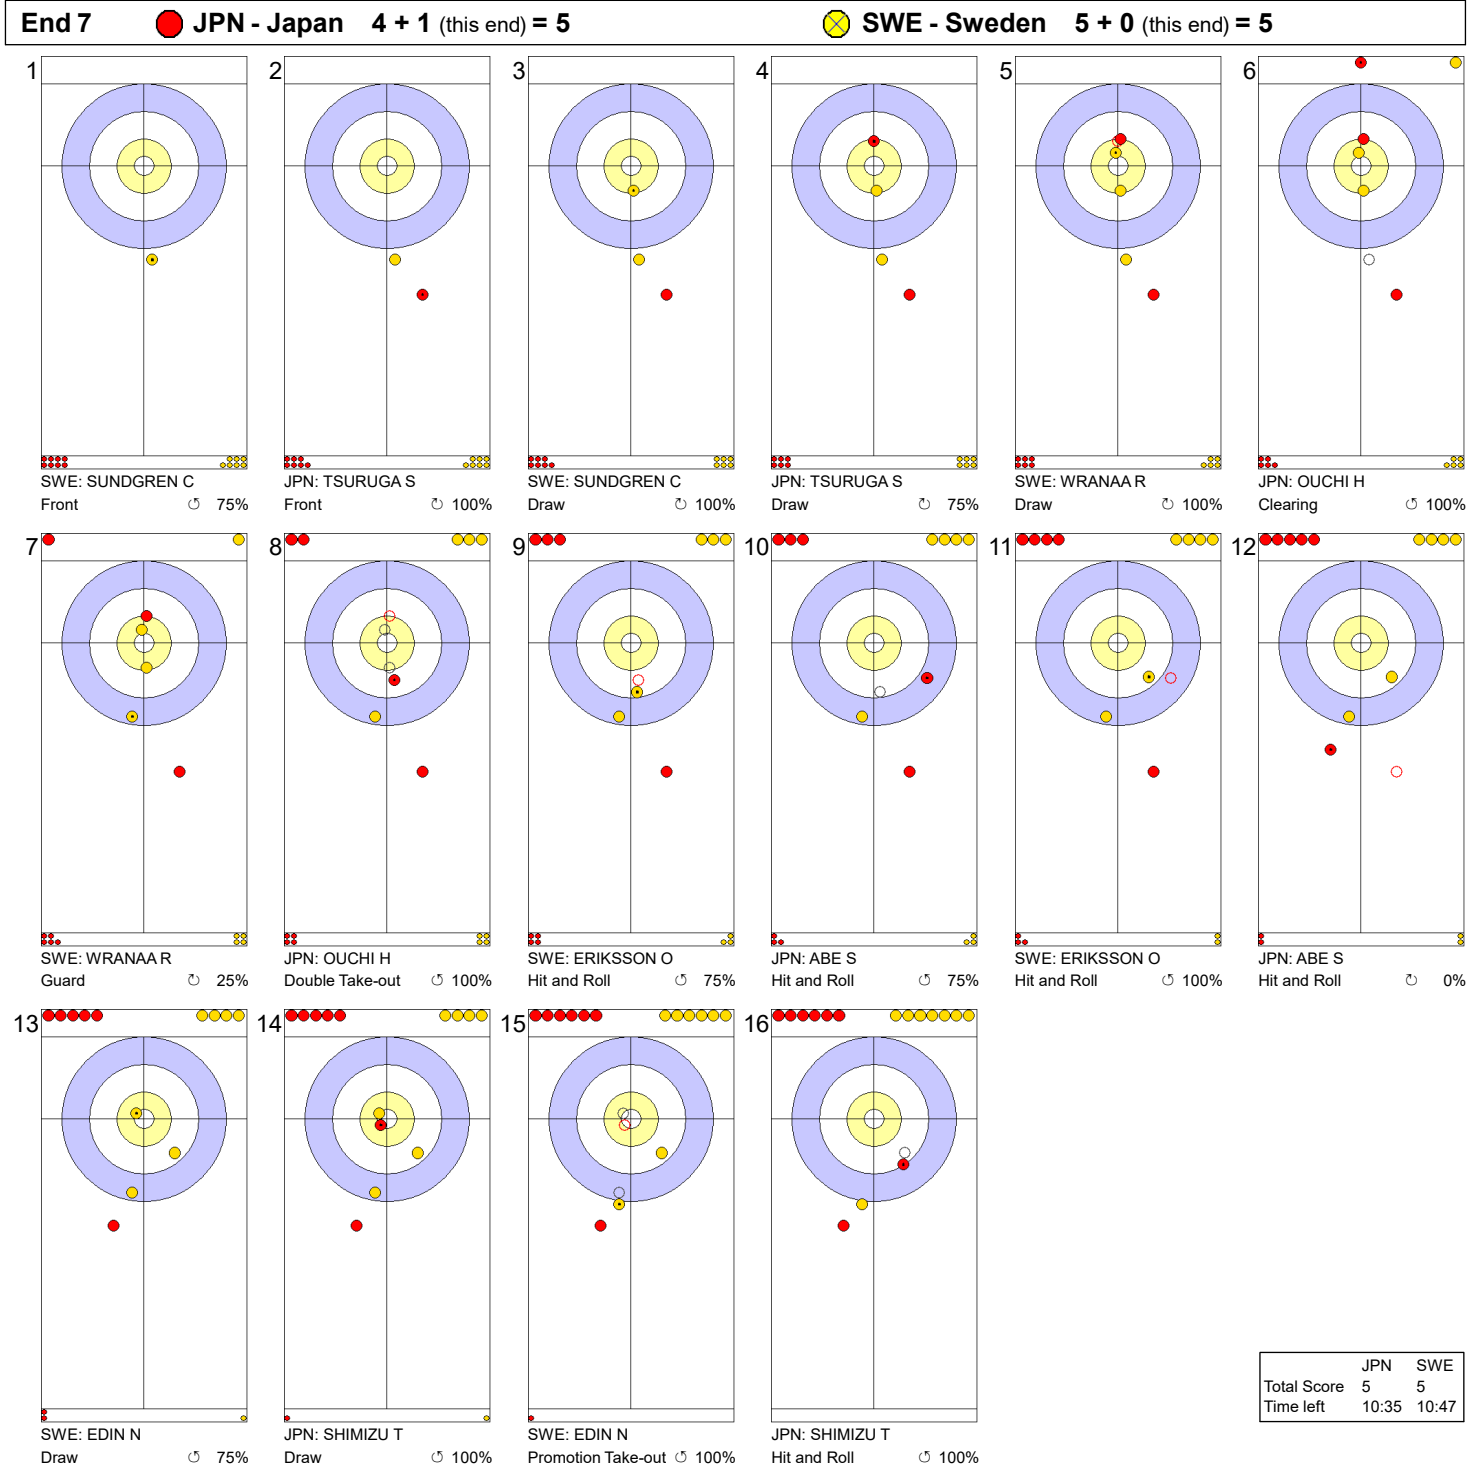

Game - Shot by Shot

Legend:
 ↻ Clockwise ↺ Counter-clockwise - Not considered

Game - Shot by Shot

Legend:
 ↻ Clockwise ↺ Counter-clockwise - Not considered

Game - Shot by Shot

Legend:
 ↻ Clockwise ↺ Counter-clockwise - Not considered

Game - Shot by Shot

Legend:
 ↻ Clockwise ↺ Counter-clockwise - Not considered

Game - Shot by Shot

Legend:
 ↻ Clockwise ↺ Counter-clockwise - Not considered

Game - Shot by Shot

Legend:
 ⌚ Clockwise ⌚ Counter-clockwise - Not considered

Game - Shot by Shot

Legend:
 ↻ Clockwise ↺ Counter-clockwise - Not considered

Game - Shot by Shot

Legend:
 ↻ Clockwise ↺ Counter-clockwise - Not considered