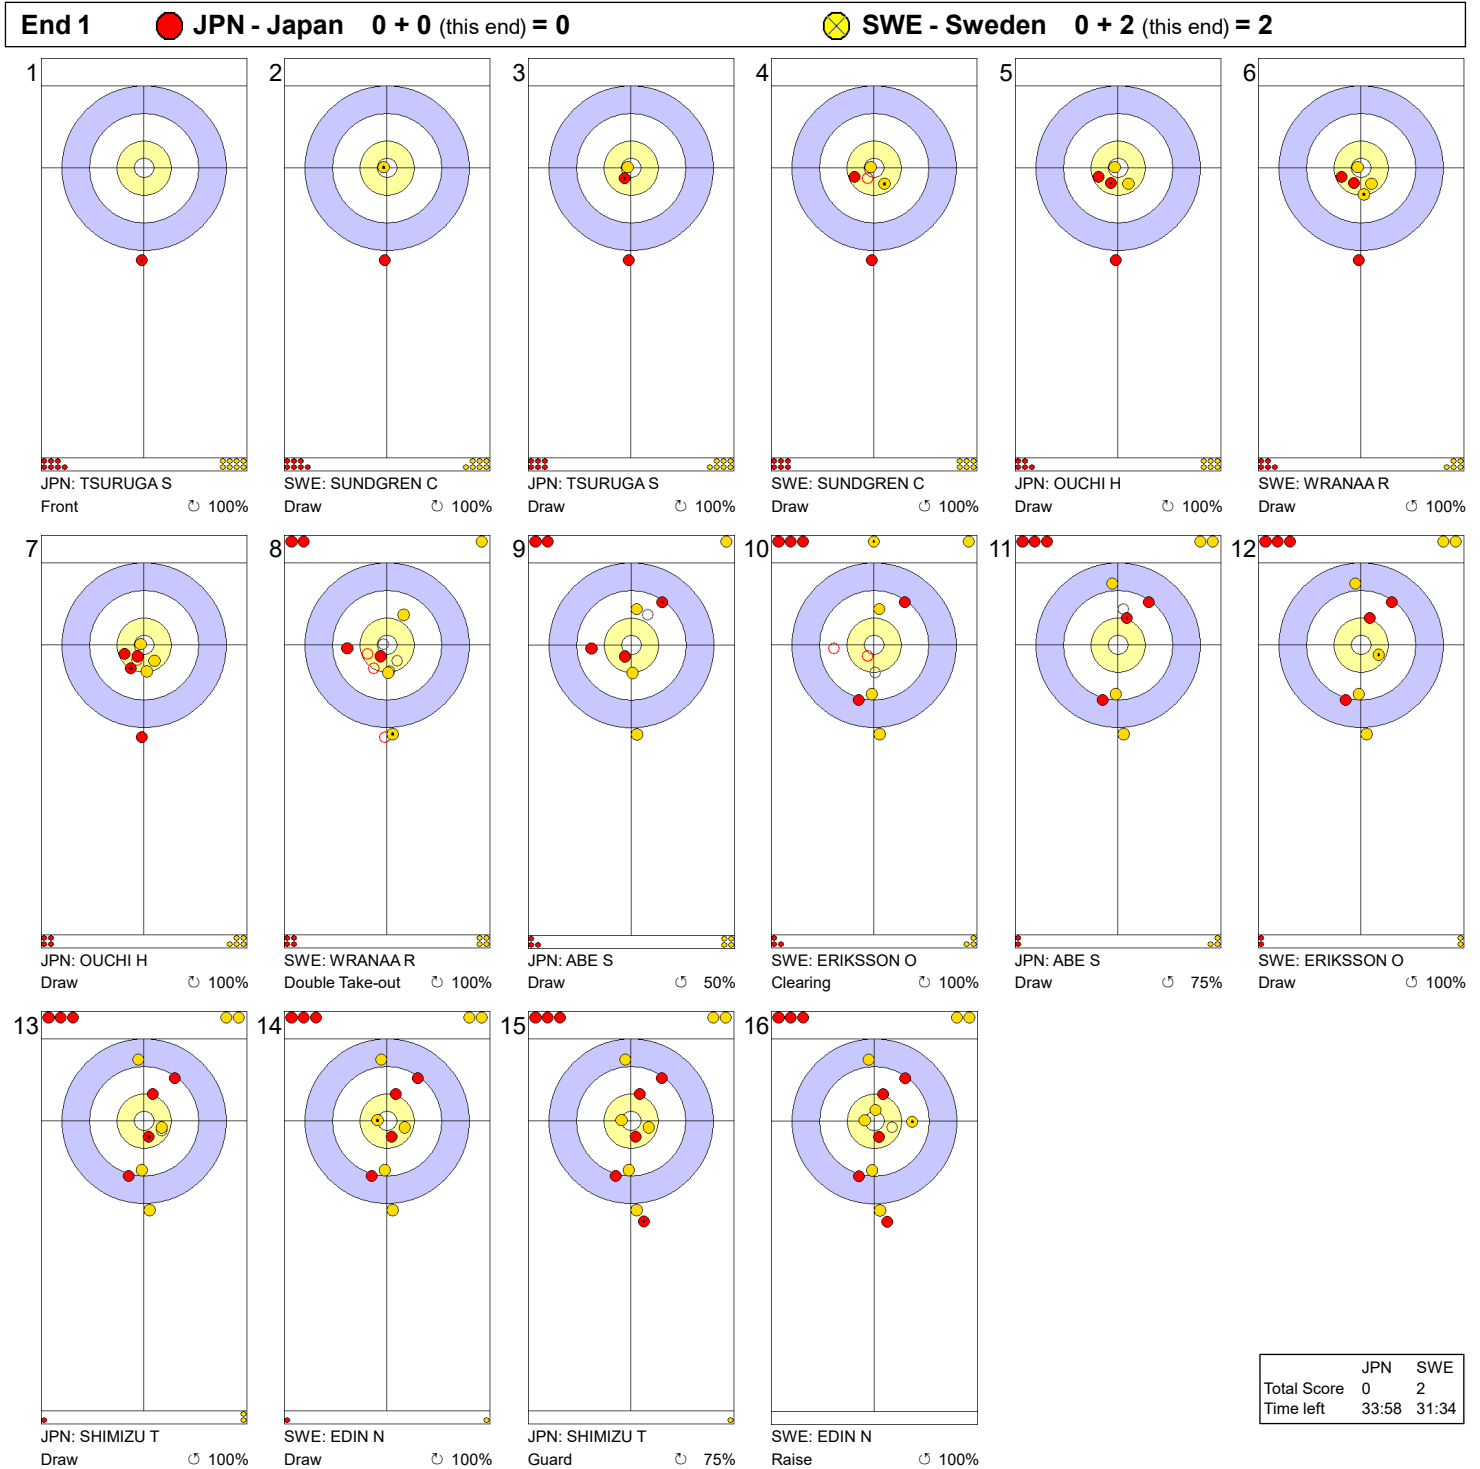

Game - Shot by Shot

Legend:
 ↻ Clockwise ↺ Counter-clockwise - Not considered

Game - Shot by Shot

Legend:
 ↻ Clockwise ↺ Counter-clockwise - Not considered

Game - Shot by Shot

Legend:
 ↻ Clockwise ↺ Counter-clockwise - Not considered

Game - Shot by Shot

Legend:
 ↻ Clockwise ↺ Counter-clockwise - Not considered

Game - Shot by Shot

Legend:
 ↻ Clockwise ↺ Counter-clockwise - Not considered

Game - Shot by Shot

Legend:
 ⌚ Clockwise ⌚ Counter-clockwise - Not considered

Game - Shot by Shot

Legend:
 ↻ Clockwise ↺ Counter-clockwise - Not considered

Game - Shot by Shot

Legend:
 ↻ Clockwise ↺ Counter-clockwise - Not considered