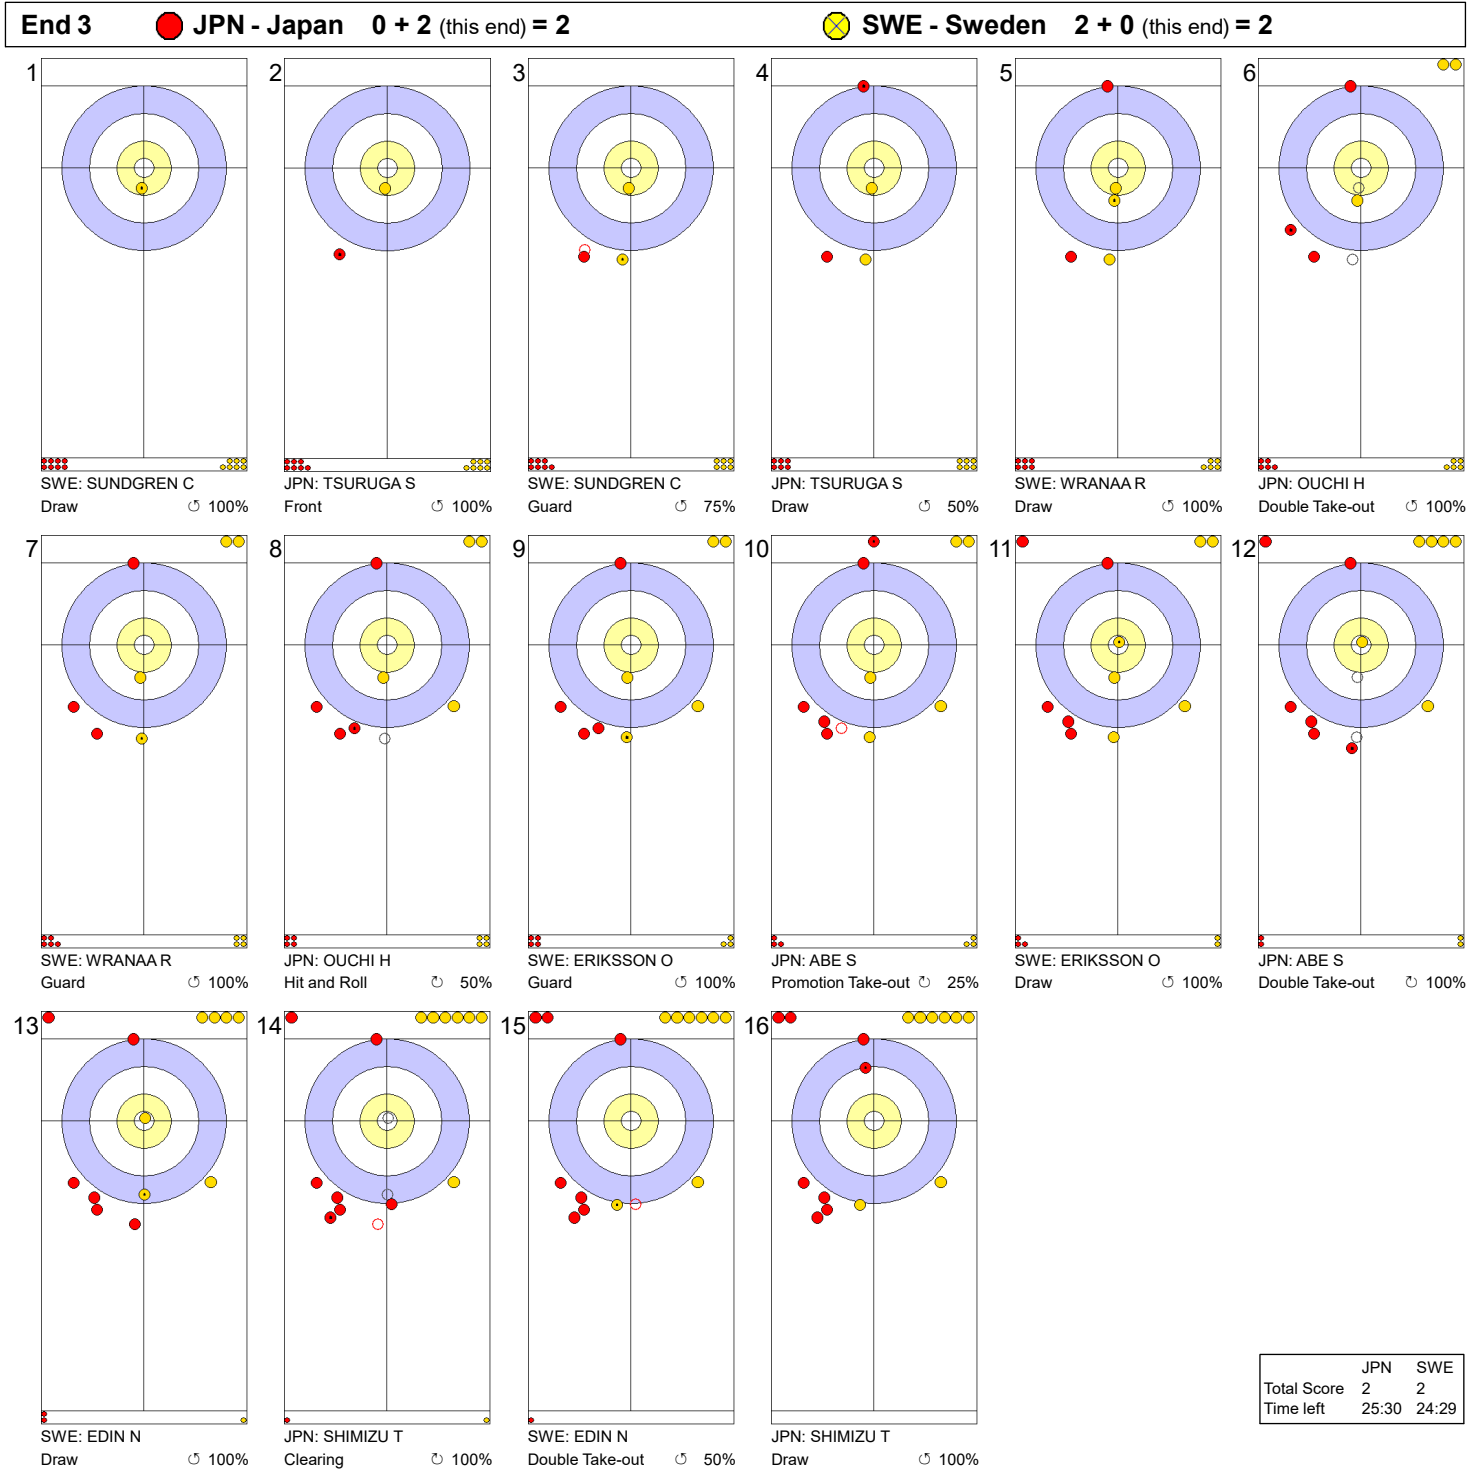

Game - Shot by Shot

Legend:
 ↻ Clockwise ↺ Counter-clockwise - Not considered

Game - Shot by Shot

Legend:
 ↻ Clockwise ↺ Counter-clockwise - Not considered

Game - Shot by Shot

Legend:
 ↻ Clockwise ↺ Counter-clockwise - Not considered

Game - Shot by Shot

Legend:
 ↻ Clockwise ↺ Counter-clockwise - Not considered

Game - Shot by Shot

Legend:
 ↻ Clockwise ↺ Counter-clockwise - Not considered

Game - Shot by Shot

Legend:
 ⌚ Clockwise ⌚ Counter-clockwise - Not considered

Game - Shot by Shot

Legend:
 ↻ Clockwise ↺ Counter-clockwise - Not considered

Game - Shot by Shot

Legend:
 ↻ Clockwise ↺ Counter-clockwise - Not considered