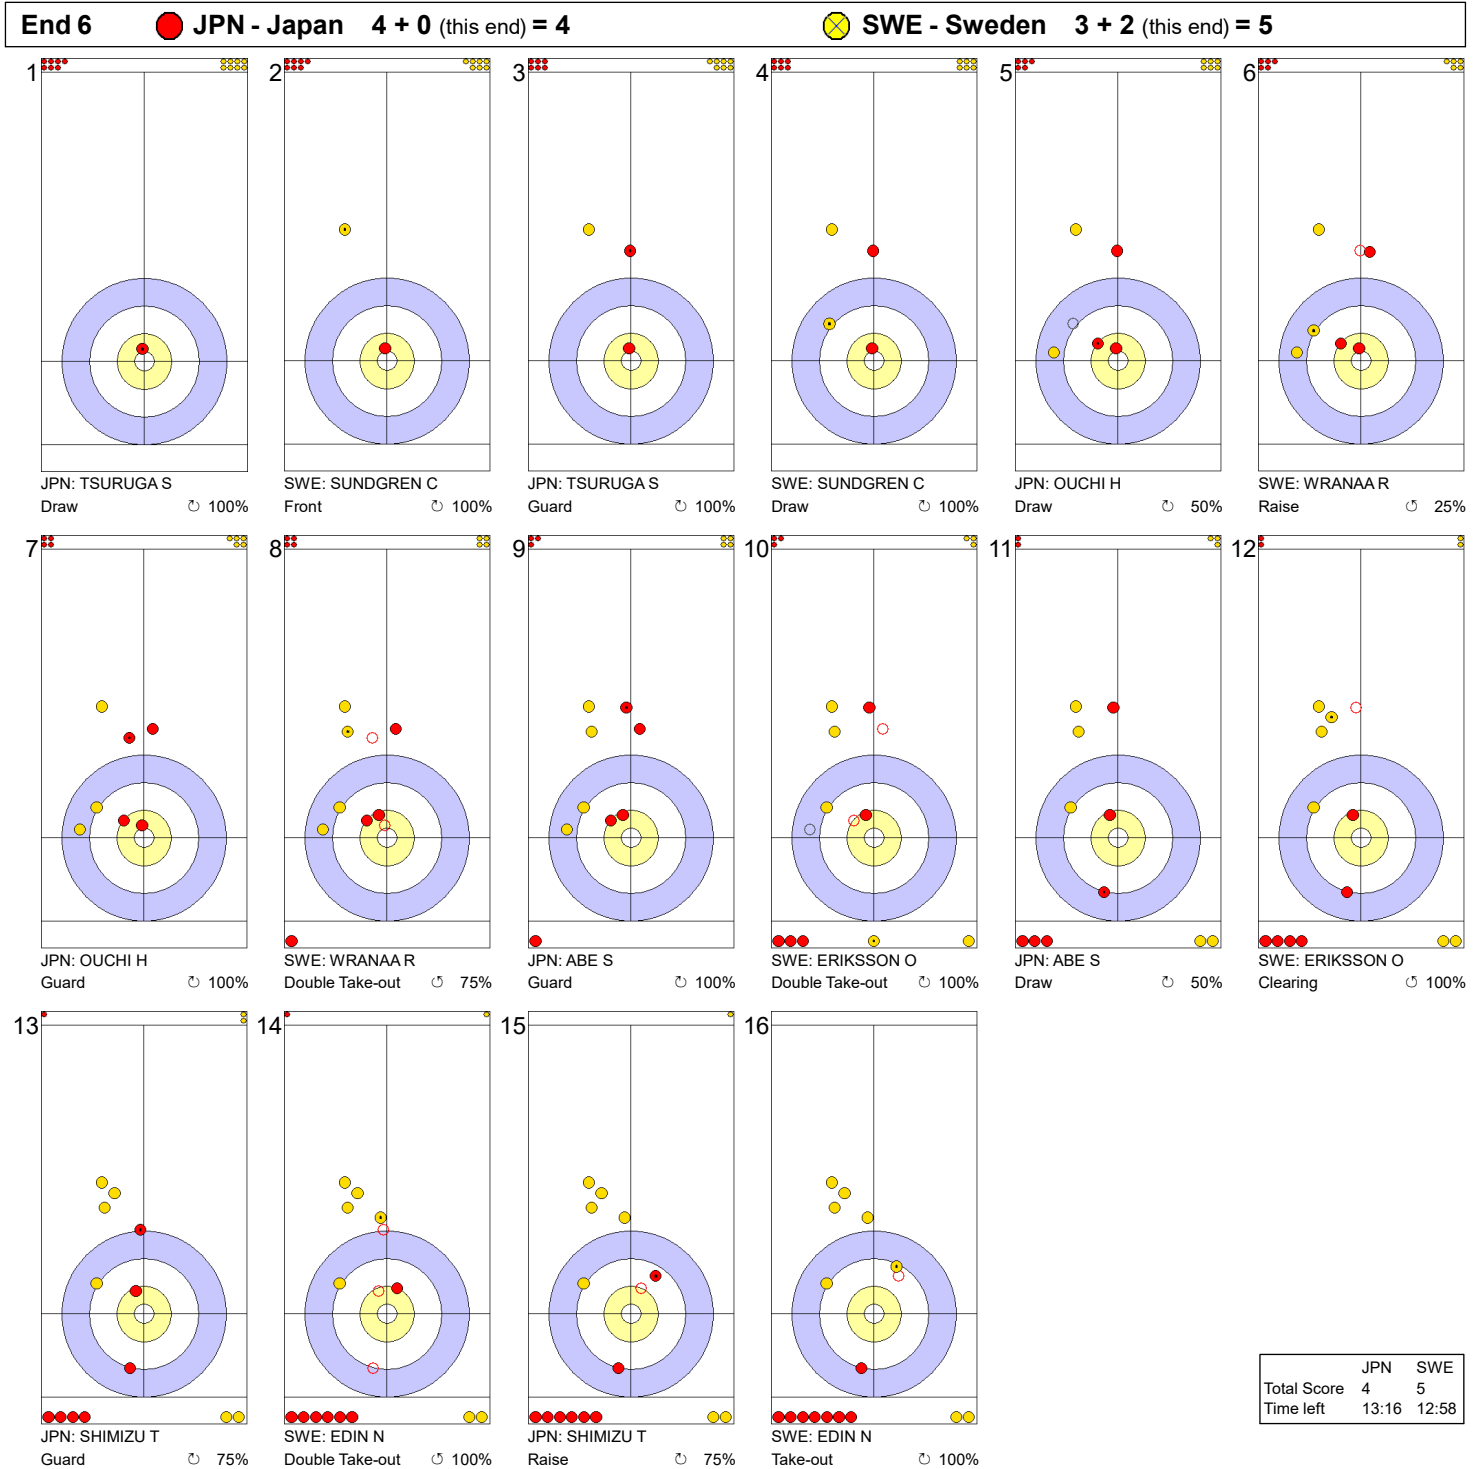

Game - Shot by Shot

Legend:
 ↻ Clockwise ↺ Counter-clockwise - Not considered

Game - Shot by Shot

Legend:
 ↻ Clockwise ↺ Counter-clockwise - Not considered

Game - Shot by Shot

Legend:
 ↻ Clockwise ↺ Counter-clockwise - Not considered

Game - Shot by Shot

Legend:
 ↻ Clockwise ↺ Counter-clockwise - Not considered

Game - Shot by Shot

Legend:
 ↻ Clockwise ↺ Counter-clockwise - Not considered

Game - Shot by Shot

Legend:
 ⌚ Clockwise ⌚ Counter-clockwise - Not considered

Game - Shot by Shot

Legend:
 ↻ Clockwise ↺ Counter-clockwise - Not considered

Game - Shot by Shot

Legend:
 ↻ Clockwise ↺ Counter-clockwise - Not considered