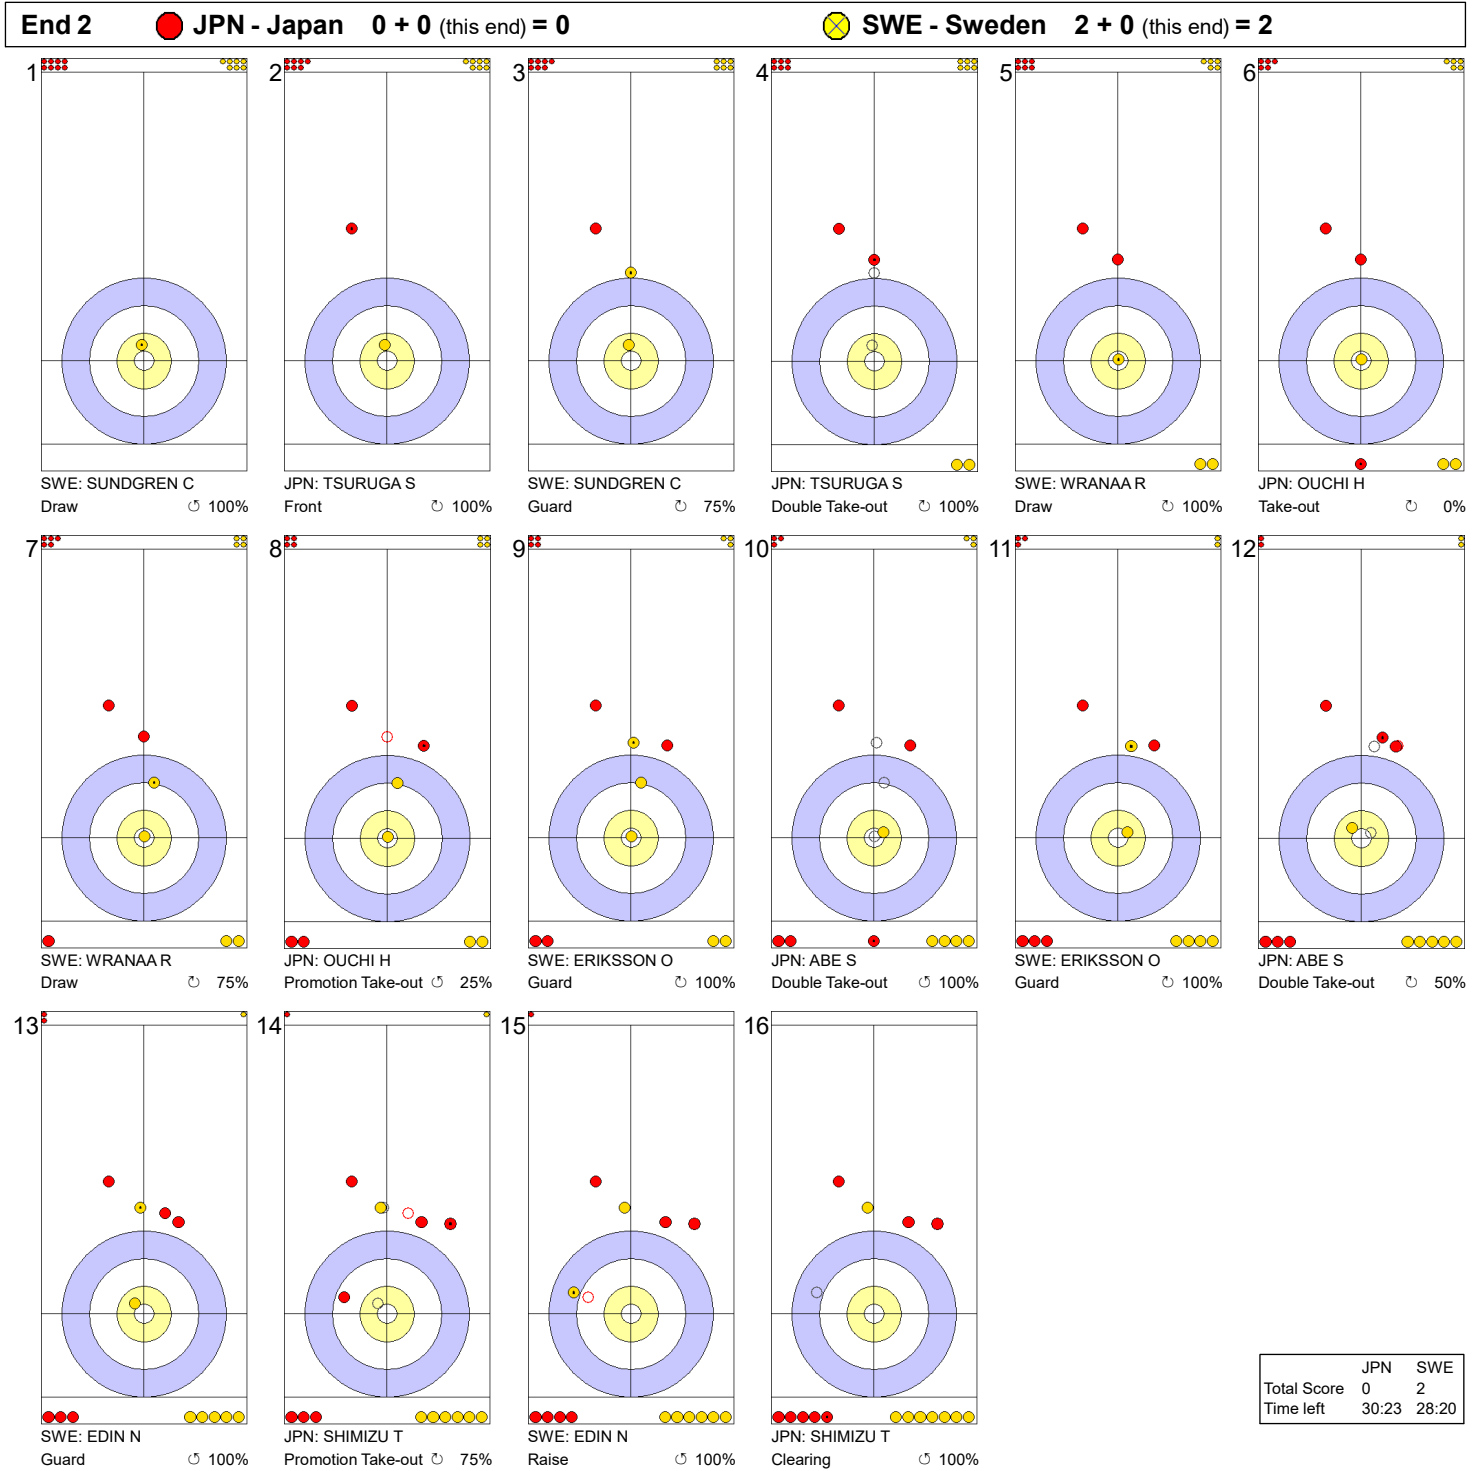

Game - Shot by Shot

Legend:
 ↻ Clockwise ↺ Counter-clockwise - Not considered

Game - Shot by Shot

Legend:
 ↻ Clockwise ↺ Counter-clockwise - Not considered

Game - Shot by Shot

Legend:
 ↻ Clockwise ↺ Counter-clockwise - Not considered

Game - Shot by Shot

Legend:
 ↻ Clockwise ↺ Counter-clockwise - Not considered

Game - Shot by Shot

Legend:
 ↻ Clockwise ↺ Counter-clockwise - Not considered

Game - Shot by Shot

Legend:
 ⌚ Clockwise ⌚ Counter-clockwise - Not considered

Game - Shot by Shot

Legend:
 ↻ Clockwise ↺ Counter-clockwise - Not considered

Game - Shot by Shot

Legend:
 ↻ Clockwise ↺ Counter-clockwise - Not considered