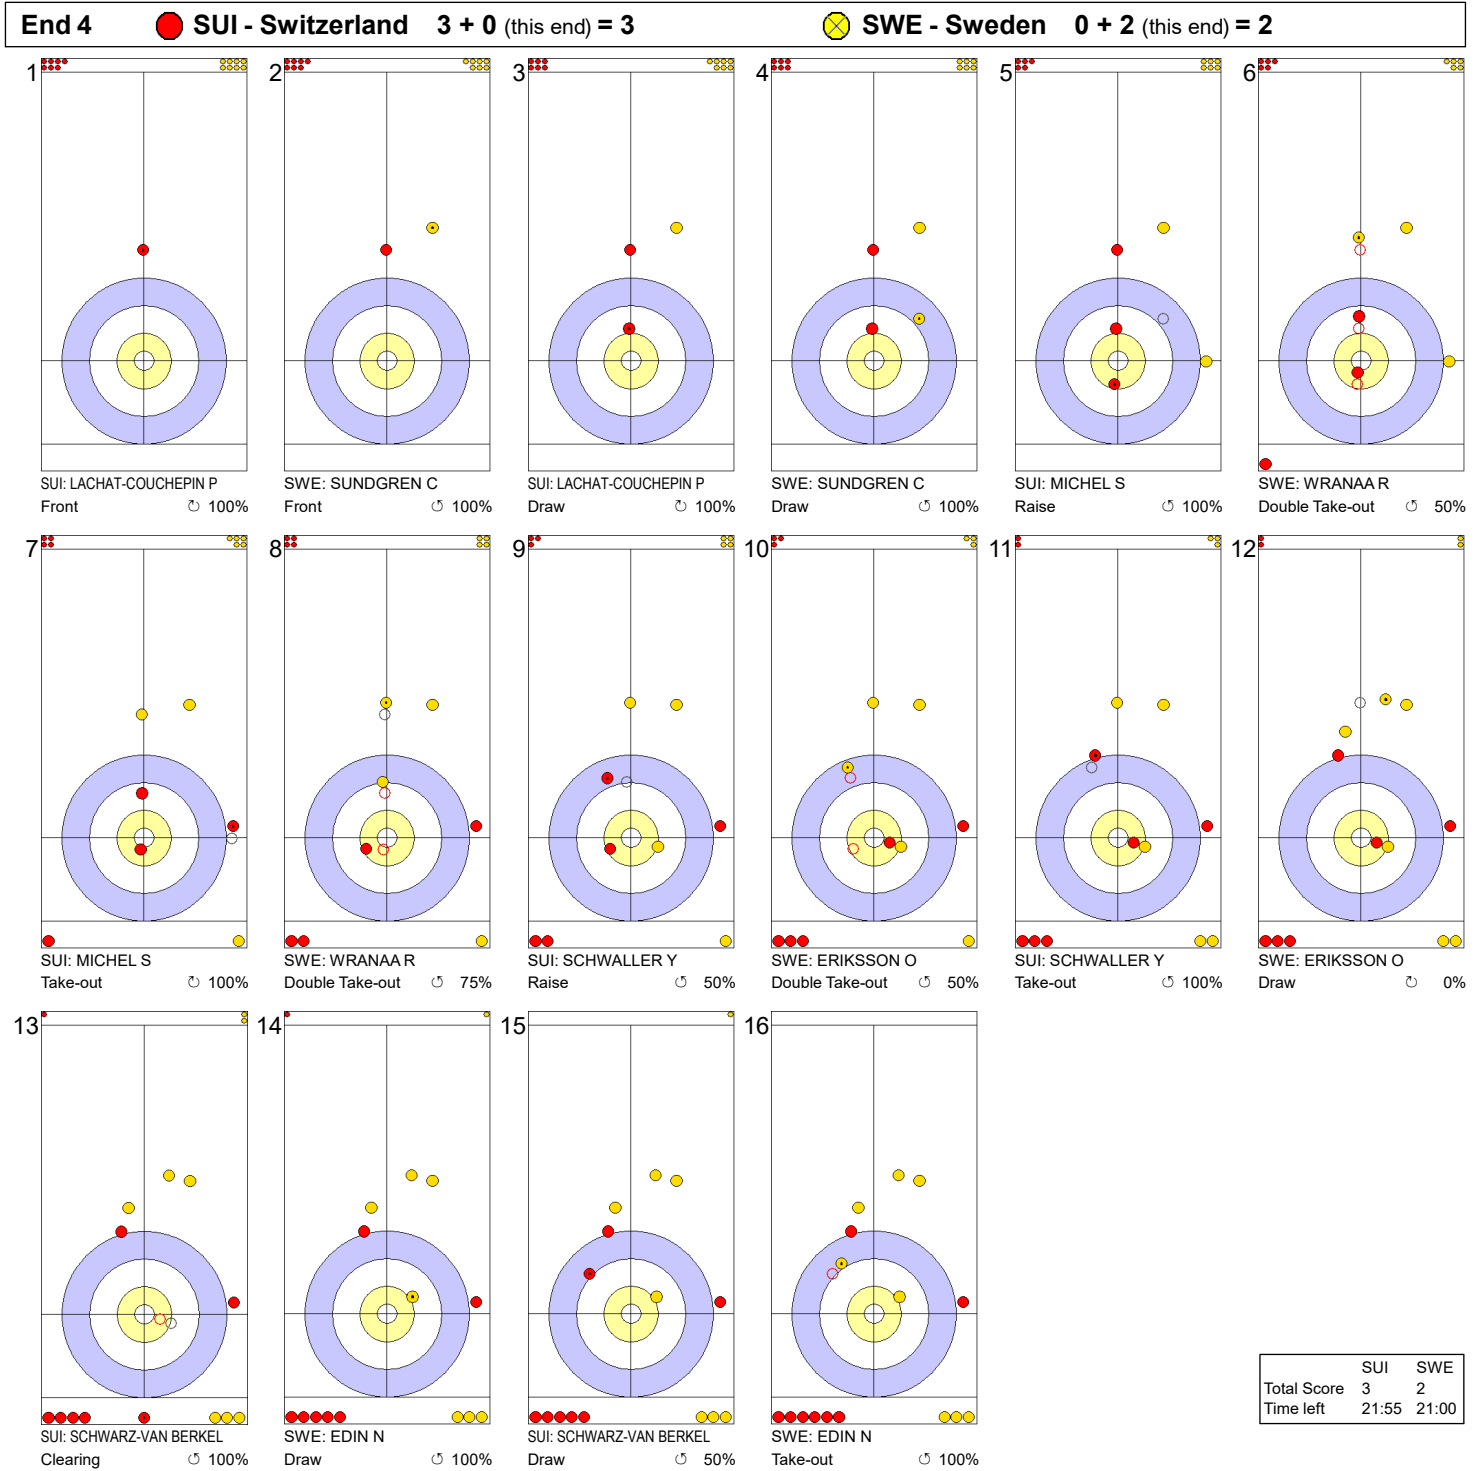

SUN 31 MAR 2024  
Start Time 14:00

Round Robin Session 4 - Sheet A

Game - Shot by Shot

**Legend:**  
 ↻ Clockwise      ↺ Counter-clockwise      - Not considered

Game - Shot by Shot

**Legend:**  
 ↻ Clockwise      ↺ Counter-clockwise      - Not considered

### Game - Shot by Shot

	SUI	SWE
Total Score	4	4
Time left	13:10	12:37

**Legend:**  
 Clockwise     
  Counter-clockwise     
 - Not considered

SUN 31 MAR 2024  
Start Time 14:00

Round Robin Session 4 - Sheet A

Game - Shot by Shot

**Legend:**  
 ↻ Clockwise      ↺ Counter-clockwise      - Not considered

Game - Shot by Shot

**Legend:**  
 ↻ Clockwise      ↺ Counter-clockwise      - Not considered

SUN 31 MAR 2024  
Start Time 14:00