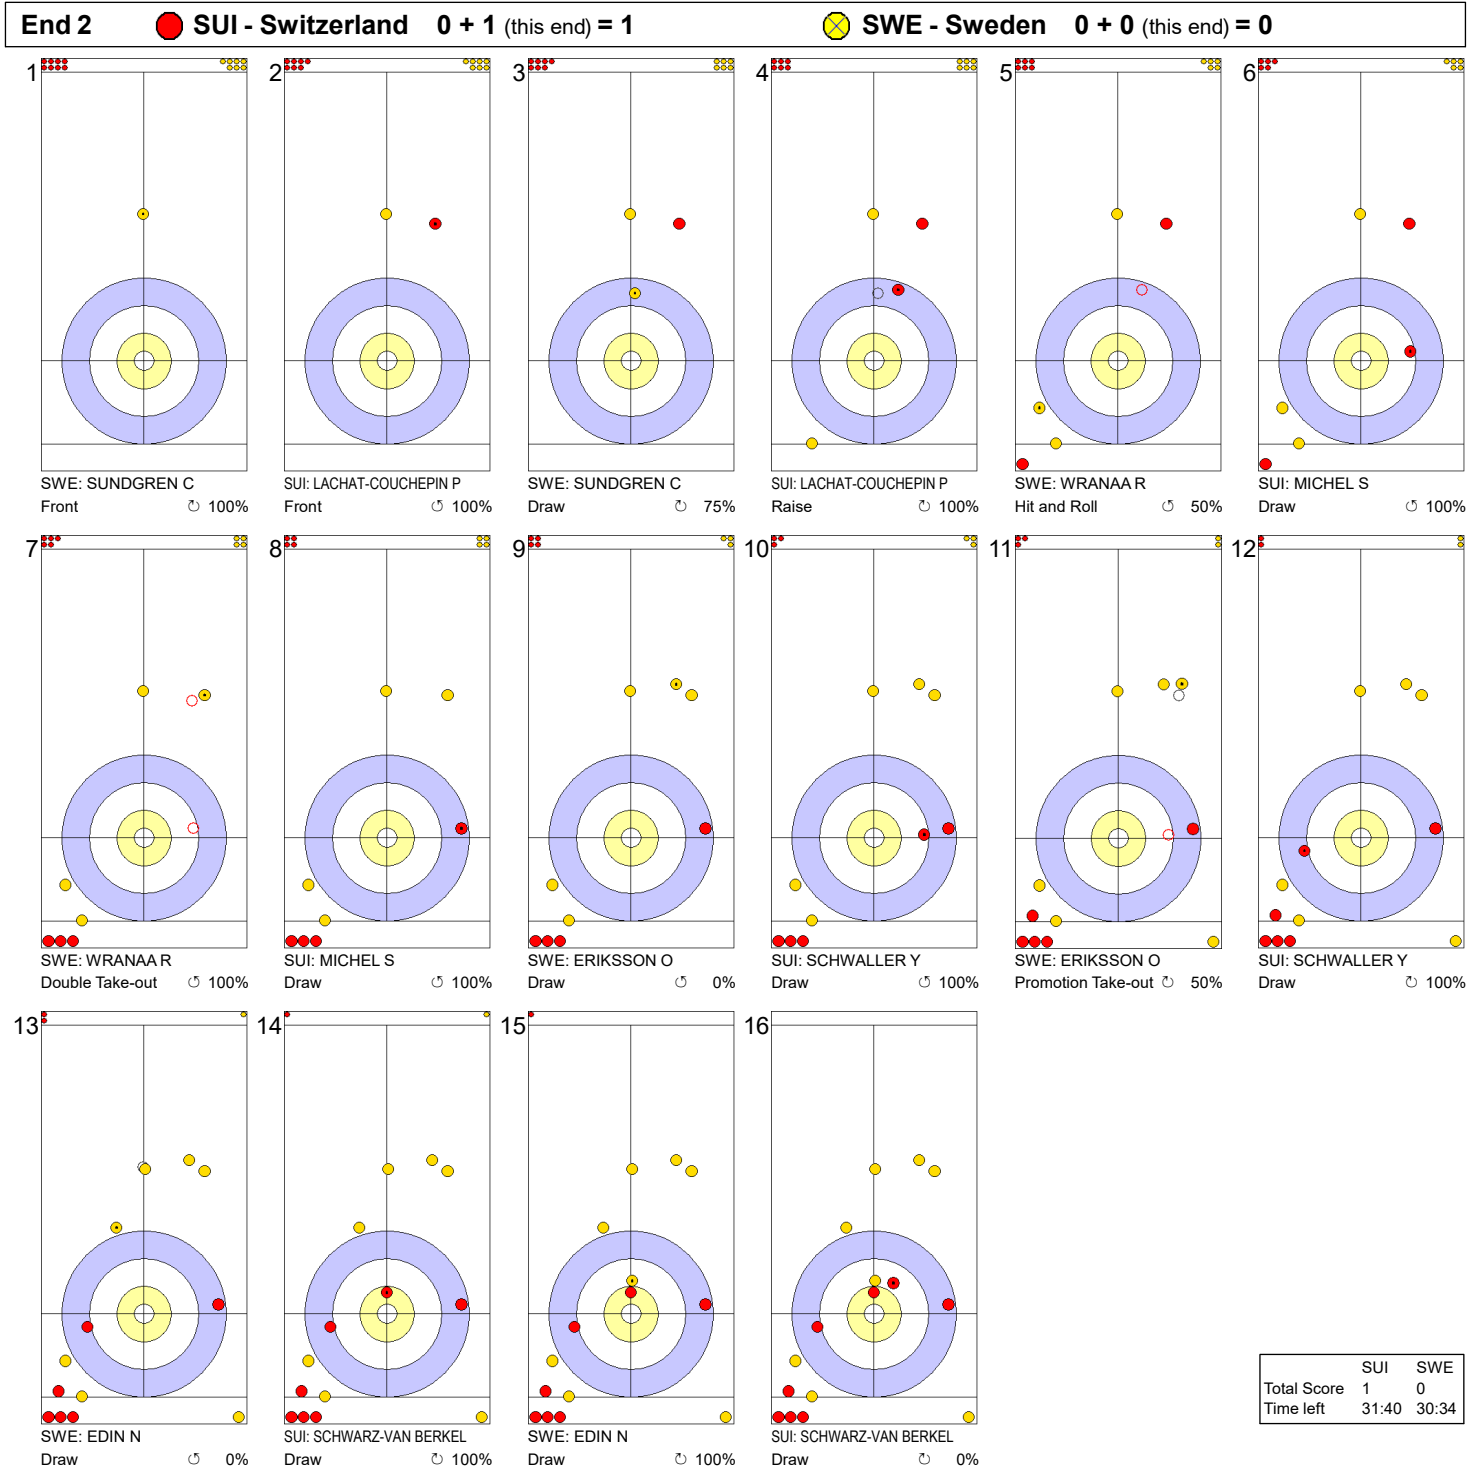

SUN 31 MAR 2024  
Start Time 14:00

Round Robin Session 4 - Sheet A

Game - Shot by Shot

**Legend:**  
 ↻ Clockwise      ↺ Counter-clockwise      - Not considered

Game - Shot by Shot

**Legend:**  
 ↻ Clockwise      ↺ Counter-clockwise      - Not considered

### Game - Shot by Shot

	SUI	SWE
Total Score	4	4
Time left	13:10	12:37

**Legend:**  
 Clockwise     
  Counter-clockwise     
 - Not considered

SUN 31 MAR 2024  
Start Time 14:00

Round Robin Session 4 - Sheet A

### Game - Shot by Shot

**Legend:**  
 Clockwise     
  Counter-clockwise     
 - Not considered

Game - Shot by Shot

**Legend:**  
 ↻ Clockwise      ↺ Counter-clockwise      - Not considered