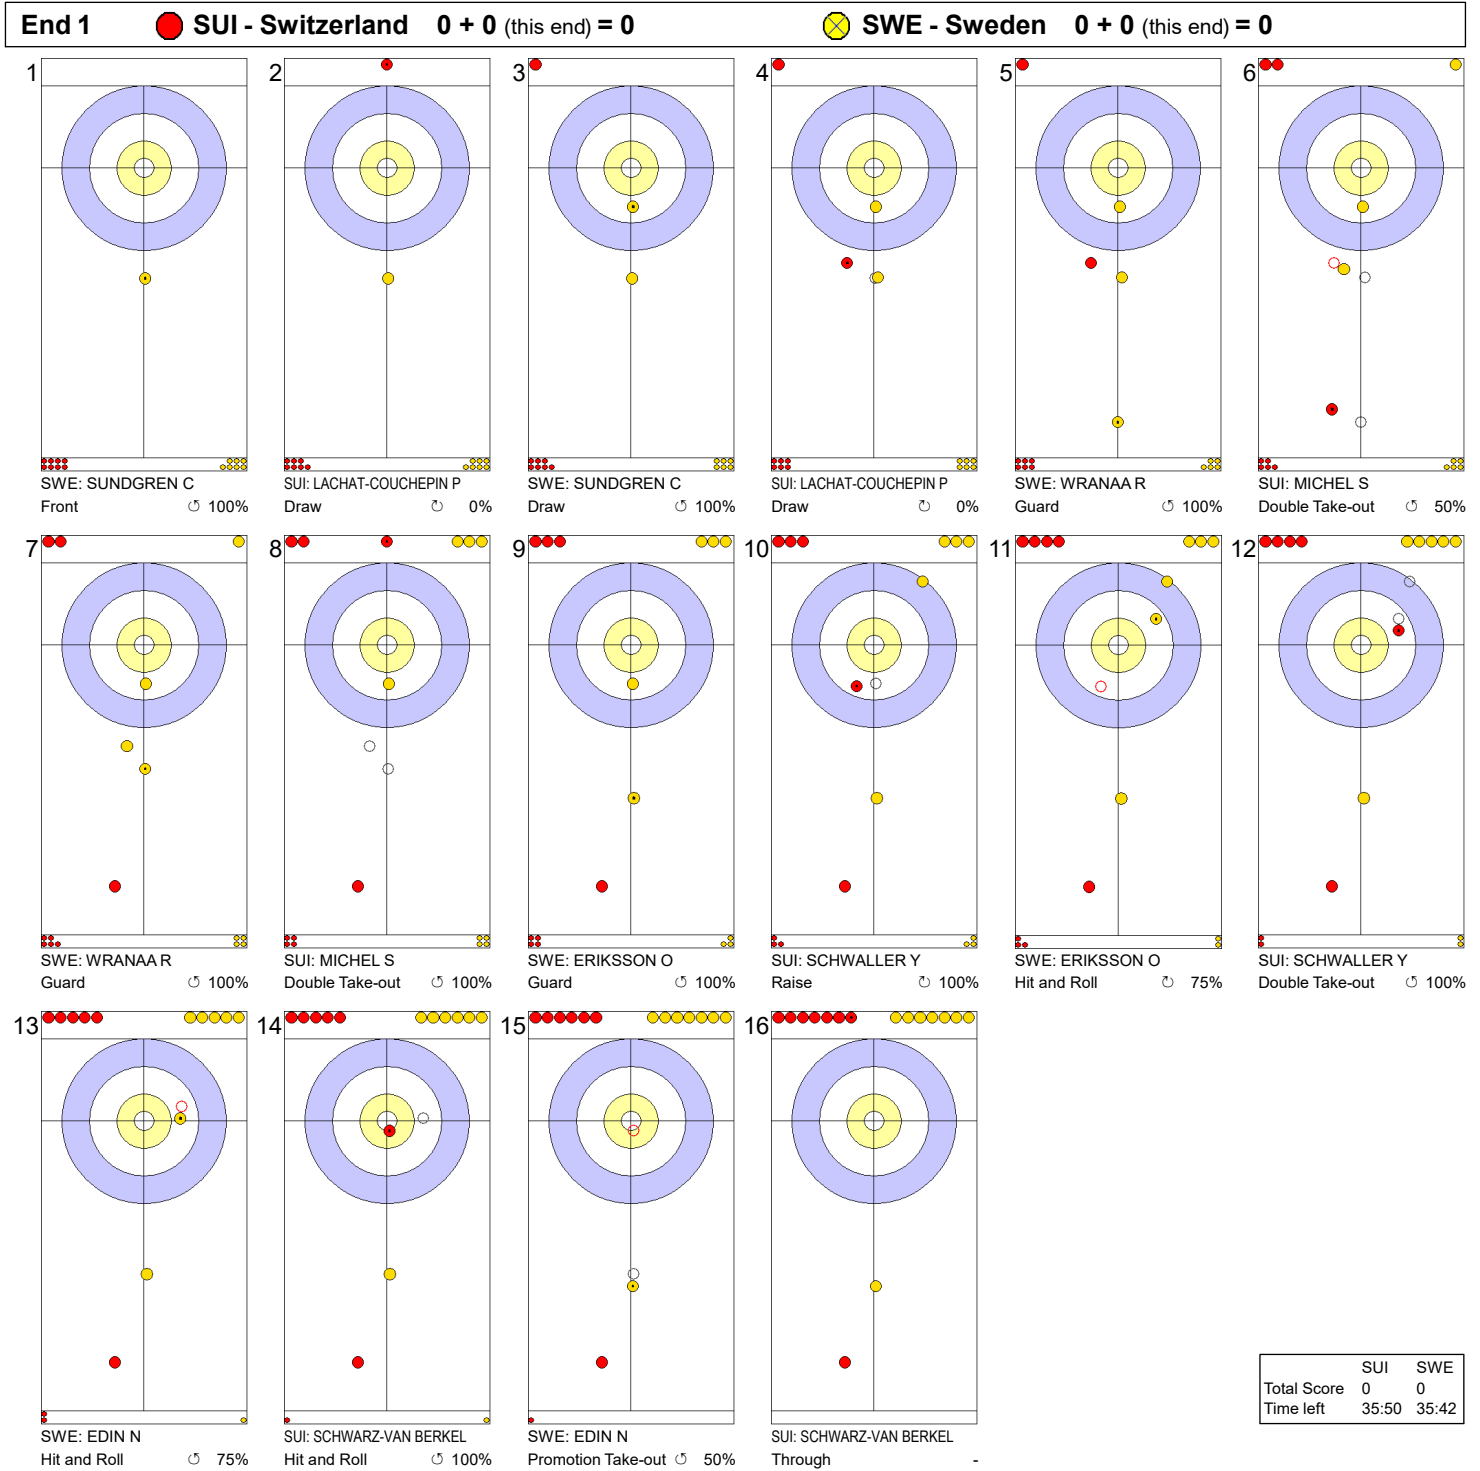

SUN 31 MAR 2024  
Start Time 14:00

Round Robin Session 4 - Sheet A

Game - Shot by Shot

**Legend:**  
 ↻ Clockwise      ↺ Counter-clockwise      - Not considered

Game - Shot by Shot

**Legend:**  
 ↻ Clockwise      ↺ Counter-clockwise      - Not considered

### Game - Shot by Shot

	SUI	SWE
Total Score	4	4
Time left	13:10	12:37

**Legend:**  
 Clockwise     
  Counter-clockwise     
 - Not considered

SUN 31 MAR 2024  
Start Time 14:00

Round Robin Session 4 - Sheet A

### Game - Shot by Shot

**Legend:**  
 Clockwise     
  Counter-clockwise     
 - Not considered

Game - Shot by Shot

**Legend:**  
 ↻ Clockwise      ↺ Counter-clockwise      - Not considered