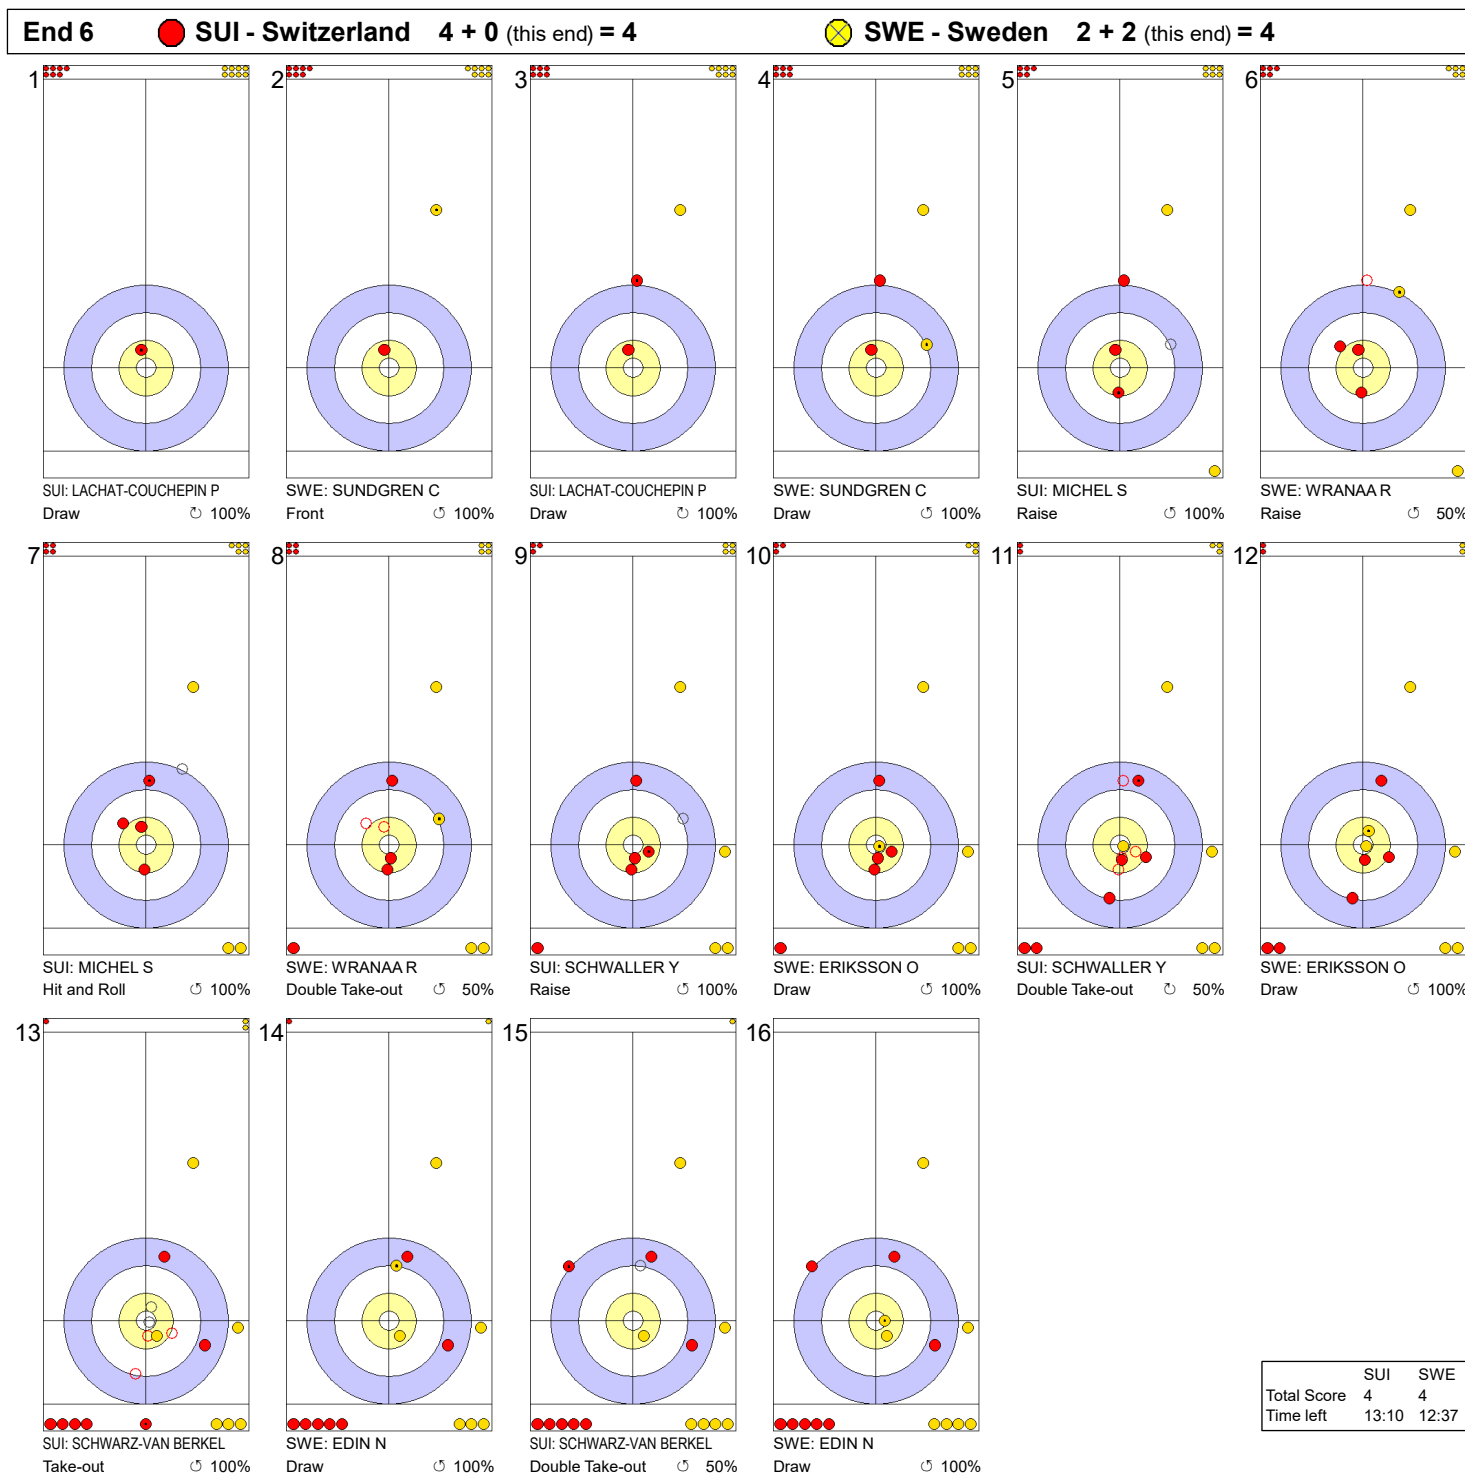

SUN 31 MAR 2024  
Start Time 14:00

Round Robin Session 4 - Sheet A

Game - Shot by Shot

**Legend:**  
 ↻ Clockwise      ↺ Counter-clockwise      - Not considered

Game - Shot by Shot

**Legend:**  
 ↻ Clockwise      ↺ Counter-clockwise      - Not considered

### Game - Shot by Shot

	SUI	SWE
Total Score	4	4
Time left	13:10	12:37

**Legend:**  
 Clockwise     
  Counter-clockwise     
 - Not considered

SUN 31 MAR 2024  
Start Time 14:00

Round Robin Session 4 - Sheet A

Game - Shot by Shot

**Legend:**  
 ↻ Clockwise      ↺ Counter-clockwise      - Not considered

Game - Shot by Shot

**Legend:**  
 ↻ Clockwise      ↺ Counter-clockwise      - Not considered

SUN 31 MAR 2024  
Start Time 14:00