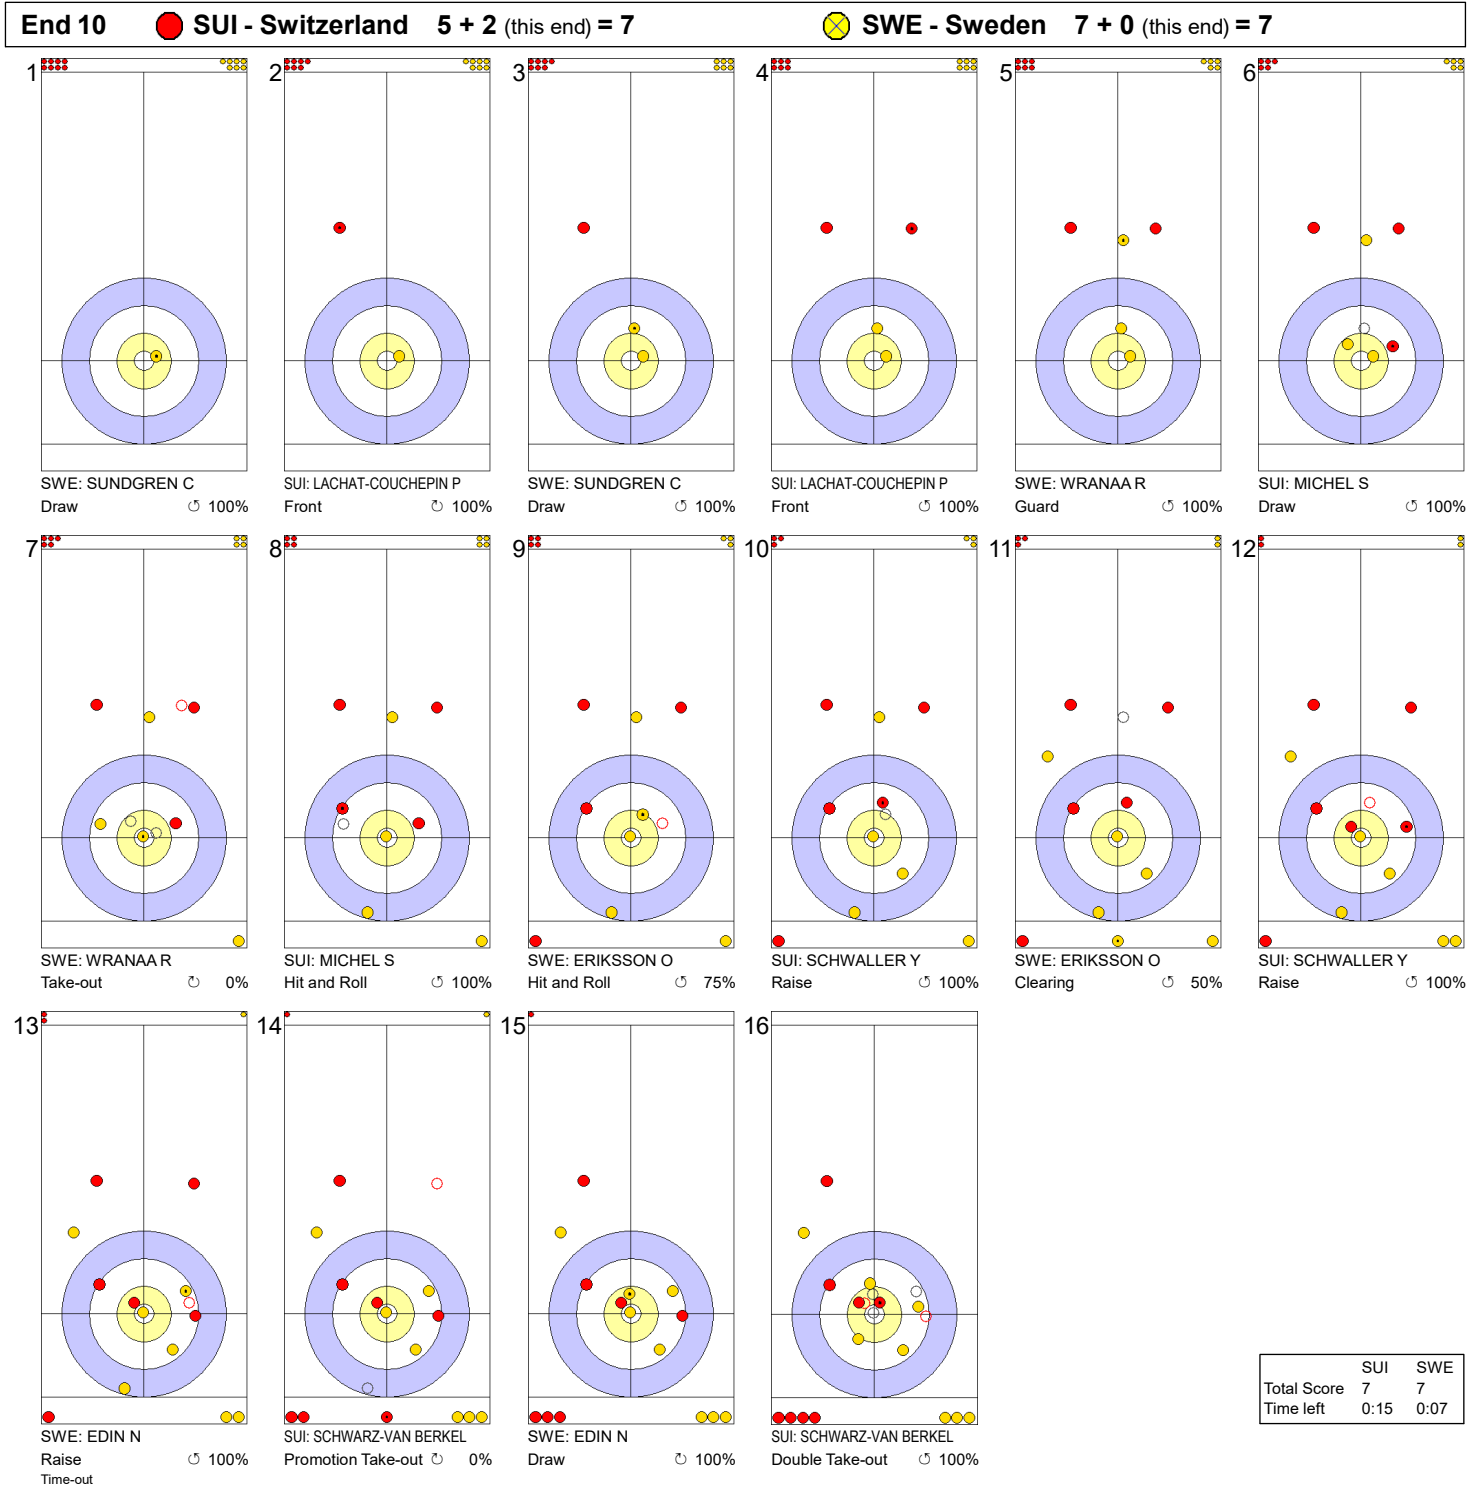

SUN 31 MAR 2024  
Start Time 14:00

Round Robin Session 4 - Sheet A

Game - Shot by Shot

**Legend:**  
 ↻ Clockwise      ↺ Counter-clockwise      - Not considered

Game - Shot by Shot

**Legend:**  
 ↻ Clockwise      ↺ Counter-clockwise      - Not considered

### Game - Shot by Shot

	SUI	SWE
Total Score	4	4
Time left	13:10	12:37

**Legend:**  
 Clockwise     
  Counter-clockwise     
 - Not considered

SUN 31 MAR 2024  
Start Time 14:00

Round Robin Session 4 - Sheet A

Game - Shot by Shot

**Legend:**  
 ↻ Clockwise      ↺ Counter-clockwise      - Not considered

Game - Shot by Shot

**Legend:**  
 ↻ Clockwise      ↺ Counter-clockwise      - Not considered

SUN 31 MAR 2024  
Start Time 14:00

### Game - Shot by Shot

**Legend:**  
 Clockwise     
  Counter-clockwise     
 - Not considered

Game - Shot by Shot

**Legend:**  
 ↻ Clockwise      ↺ Counter-clockwise      - Not considered