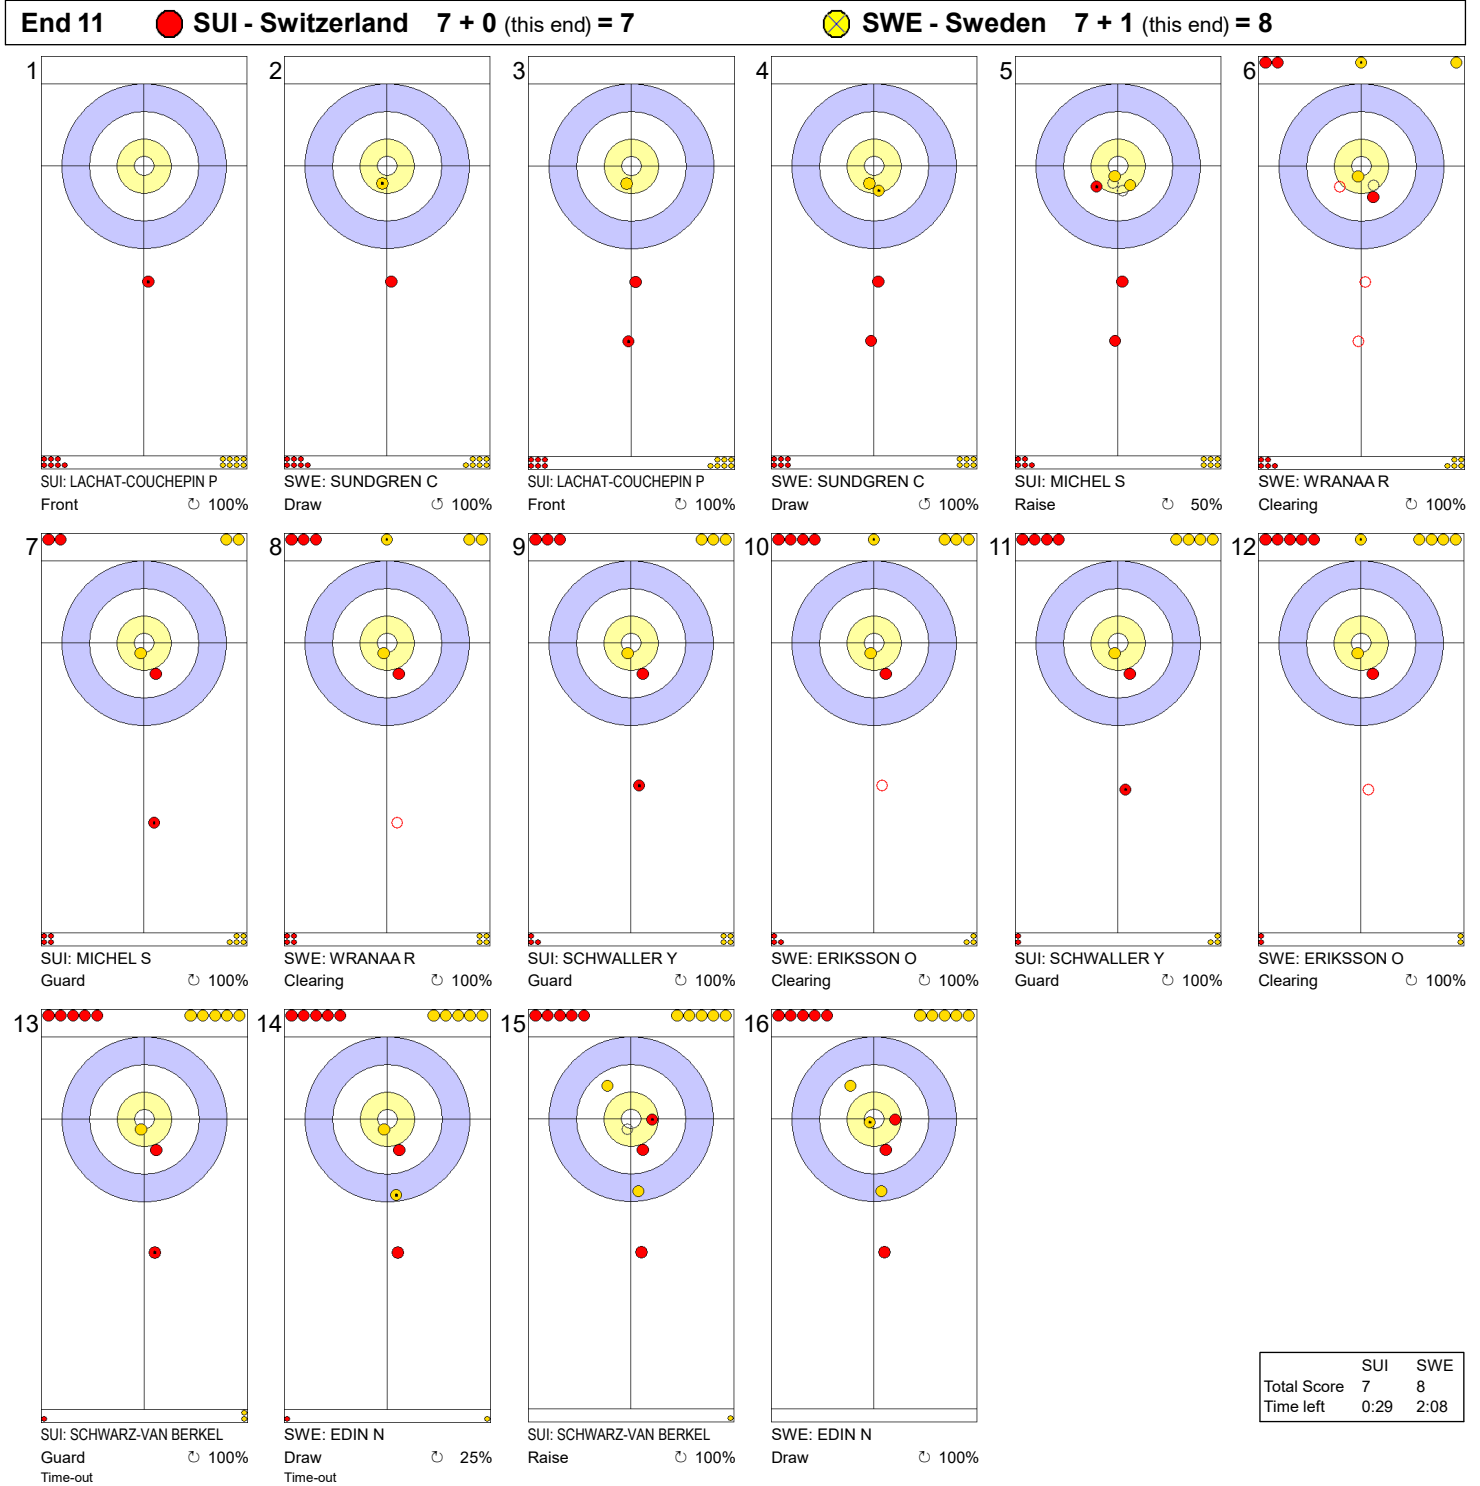

SUN 31 MAR 2024  
Start Time 14:00

Round Robin Session 4 - Sheet A

Game - Shot by Shot

**Legend:**  
 ↻ Clockwise      ↺ Counter-clockwise      - Not considered

Game - Shot by Shot

**Legend:**  
 ↻ Clockwise      ↺ Counter-clockwise      - Not considered

### Game - Shot by Shot

	SUI	SWE
Total Score	4	4
Time left	13:10	12:37

**Legend:**  
 Clockwise     
  Counter-clockwise     
 - Not considered

SUN 31 MAR 2024  
Start Time 14:00

Round Robin Session 4 - Sheet A

Game - Shot by Shot

**Legend:**  
 ↻ Clockwise      ↺ Counter-clockwise      - Not considered

Game - Shot by Shot

**Legend:**  
 ↻ Clockwise      ↺ Counter-clockwise      - Not considered

SUN 31 MAR 2024  
Start Time 14:00

### Game - Shot by Shot

**Legend:**  
 Clockwise     
  Counter-clockwise     
 - Not considered

Game - Shot by Shot

**Legend:**  
 ↻ Clockwise      ↺ Counter-clockwise      - Not considered