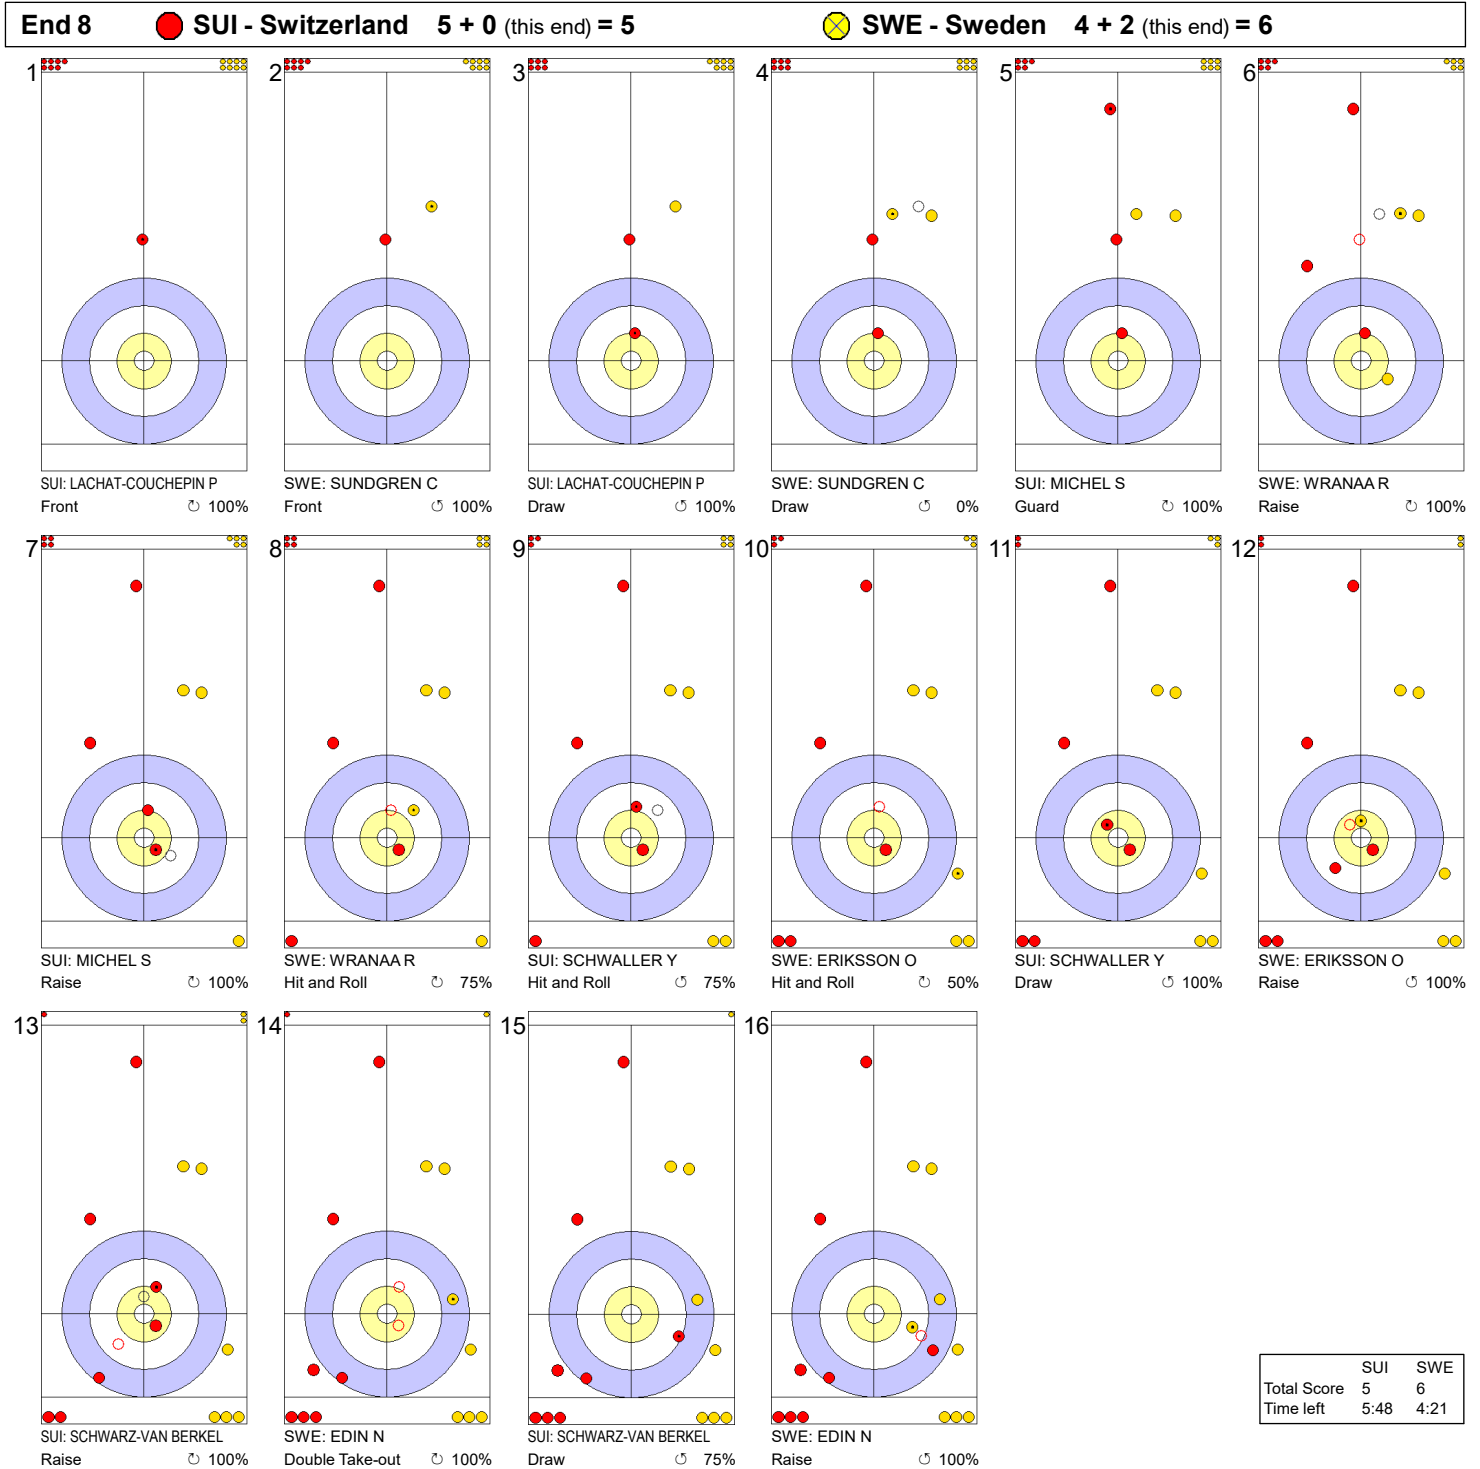

SUN 31 MAR 2024  
Start Time 14:00

Round Robin Session 4 - Sheet A

Game - Shot by Shot

**Legend:**  
 ↻ Clockwise      ↺ Counter-clockwise      - Not considered

Game - Shot by Shot

**Legend:**  
 ↻ Clockwise      ↺ Counter-clockwise      - Not considered

### Game - Shot by Shot

	SUI	SWE
Total Score	4	4
Time left	13:10	12:37

**Legend:**  
 Clockwise     
  Counter-clockwise     
 - Not considered

SUN 31 MAR 2024  
Start Time 14:00

Round Robin Session 4 - Sheet A

Game - Shot by Shot

**Legend:**  
 ↻ Clockwise      ↺ Counter-clockwise      - Not considered

Game - Shot by Shot

**Legend:**  
 ↻ Clockwise      ↺ Counter-clockwise      - Not considered

SUN 31 MAR 2024  
Start Time 14:00

### Game - Shot by Shot

**Legend:**  
 Clockwise     
  Counter-clockwise     
 - Not considered

Game - Shot by Shot

**Legend:**  
 ↻ Clockwise      ↺ Counter-clockwise      - Not considered