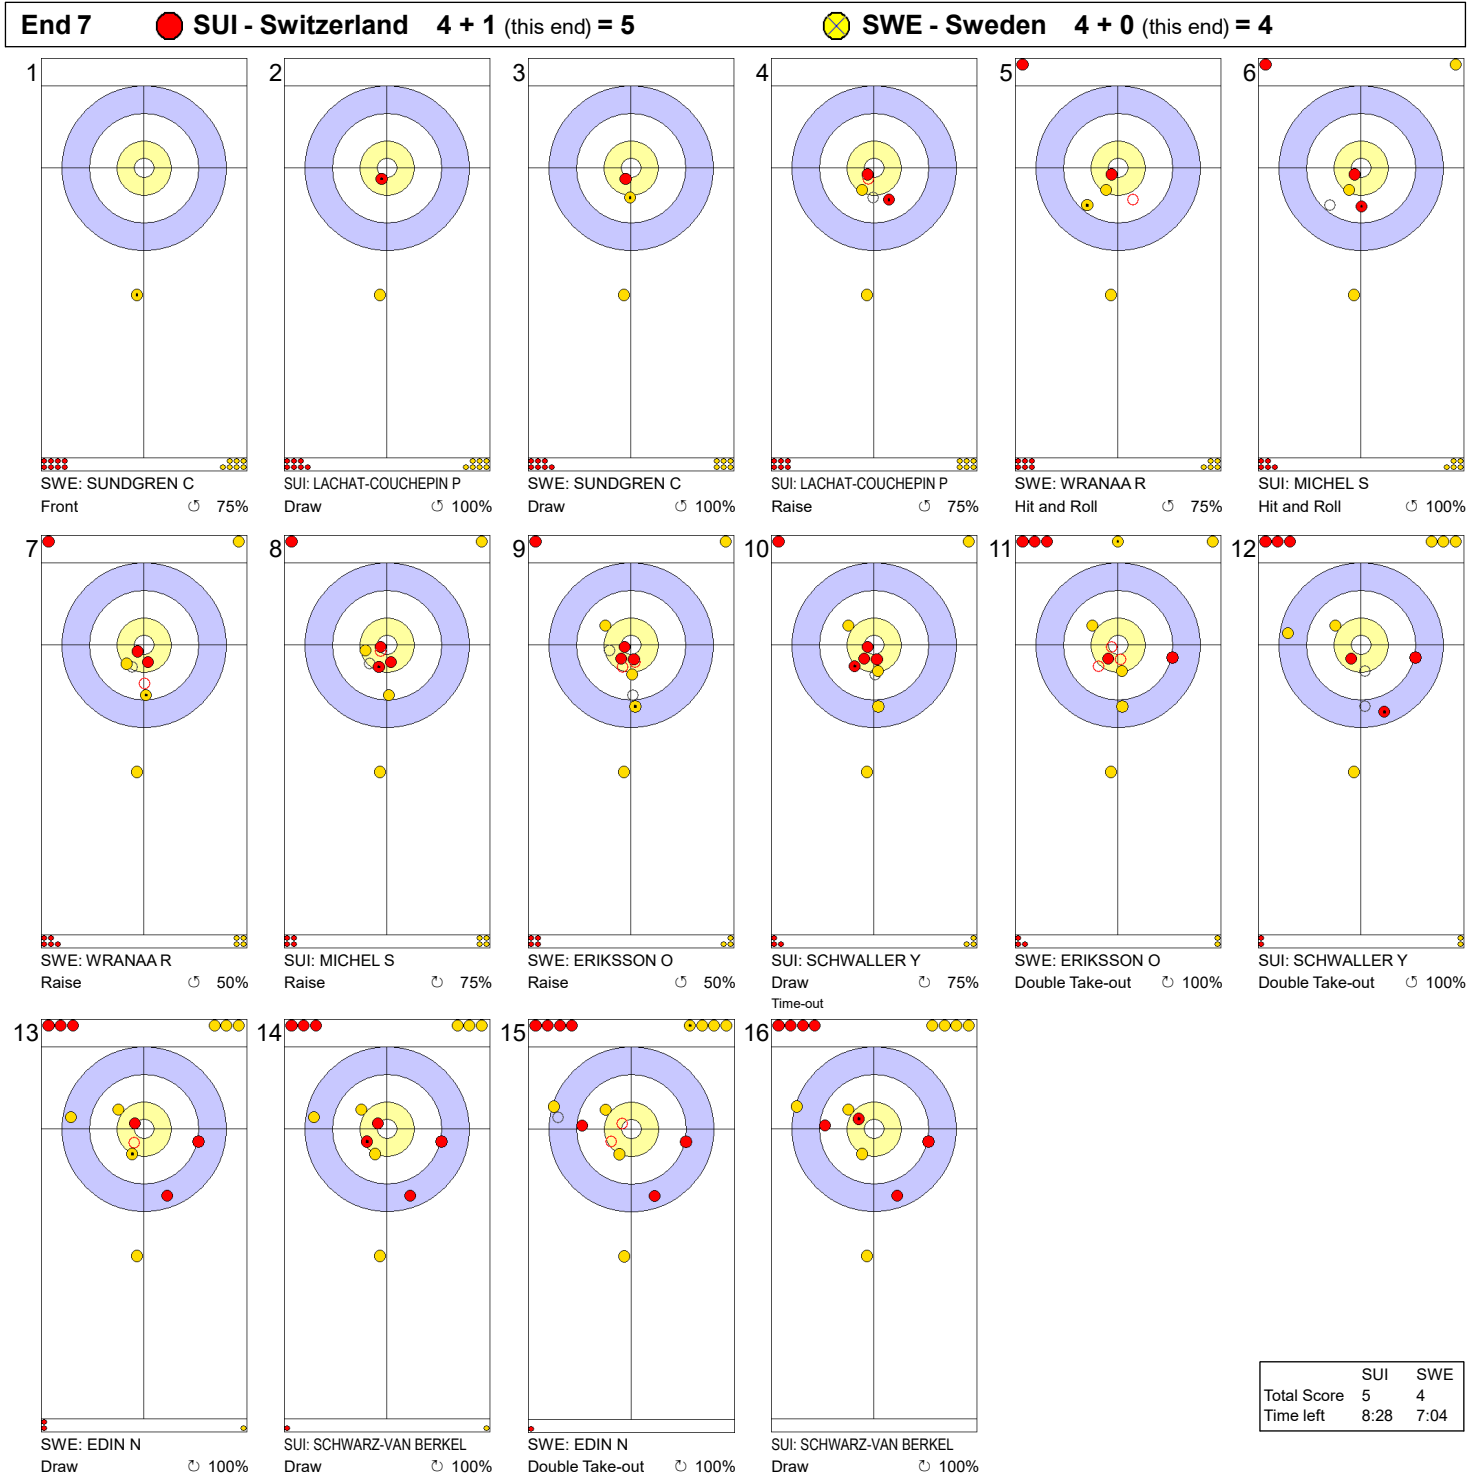

SUN 31 MAR 2024  
Start Time 14:00

Round Robin Session 4 - Sheet A

Game - Shot by Shot

**Legend:**  
 ↻ Clockwise      ↺ Counter-clockwise      - Not considered

Game - Shot by Shot

**Legend:**  
 ↻ Clockwise      ↺ Counter-clockwise      - Not considered

### Game - Shot by Shot

	SUI	SWE
Total Score	4	4
Time left	13:10	12:37

**Legend:**  
 Clockwise     
  Counter-clockwise     
 - Not considered

SUN 31 MAR 2024  
Start Time 14:00

Round Robin Session 4 - Sheet A

Game - Shot by Shot

**Legend:**  
 ↻ Clockwise      ↺ Counter-clockwise      - Not considered

Game - Shot by Shot

**Legend:**  
 ↻ Clockwise      ↺ Counter-clockwise      - Not considered

SUN 31 MAR 2024  
Start Time 14:00

### Game - Shot by Shot

**Legend:**  
 Clockwise     
  Counter-clockwise     
 - Not considered

Game - Shot by Shot

**Legend:**  
 ↻ Clockwise      ↺ Counter-clockwise      - Not considered