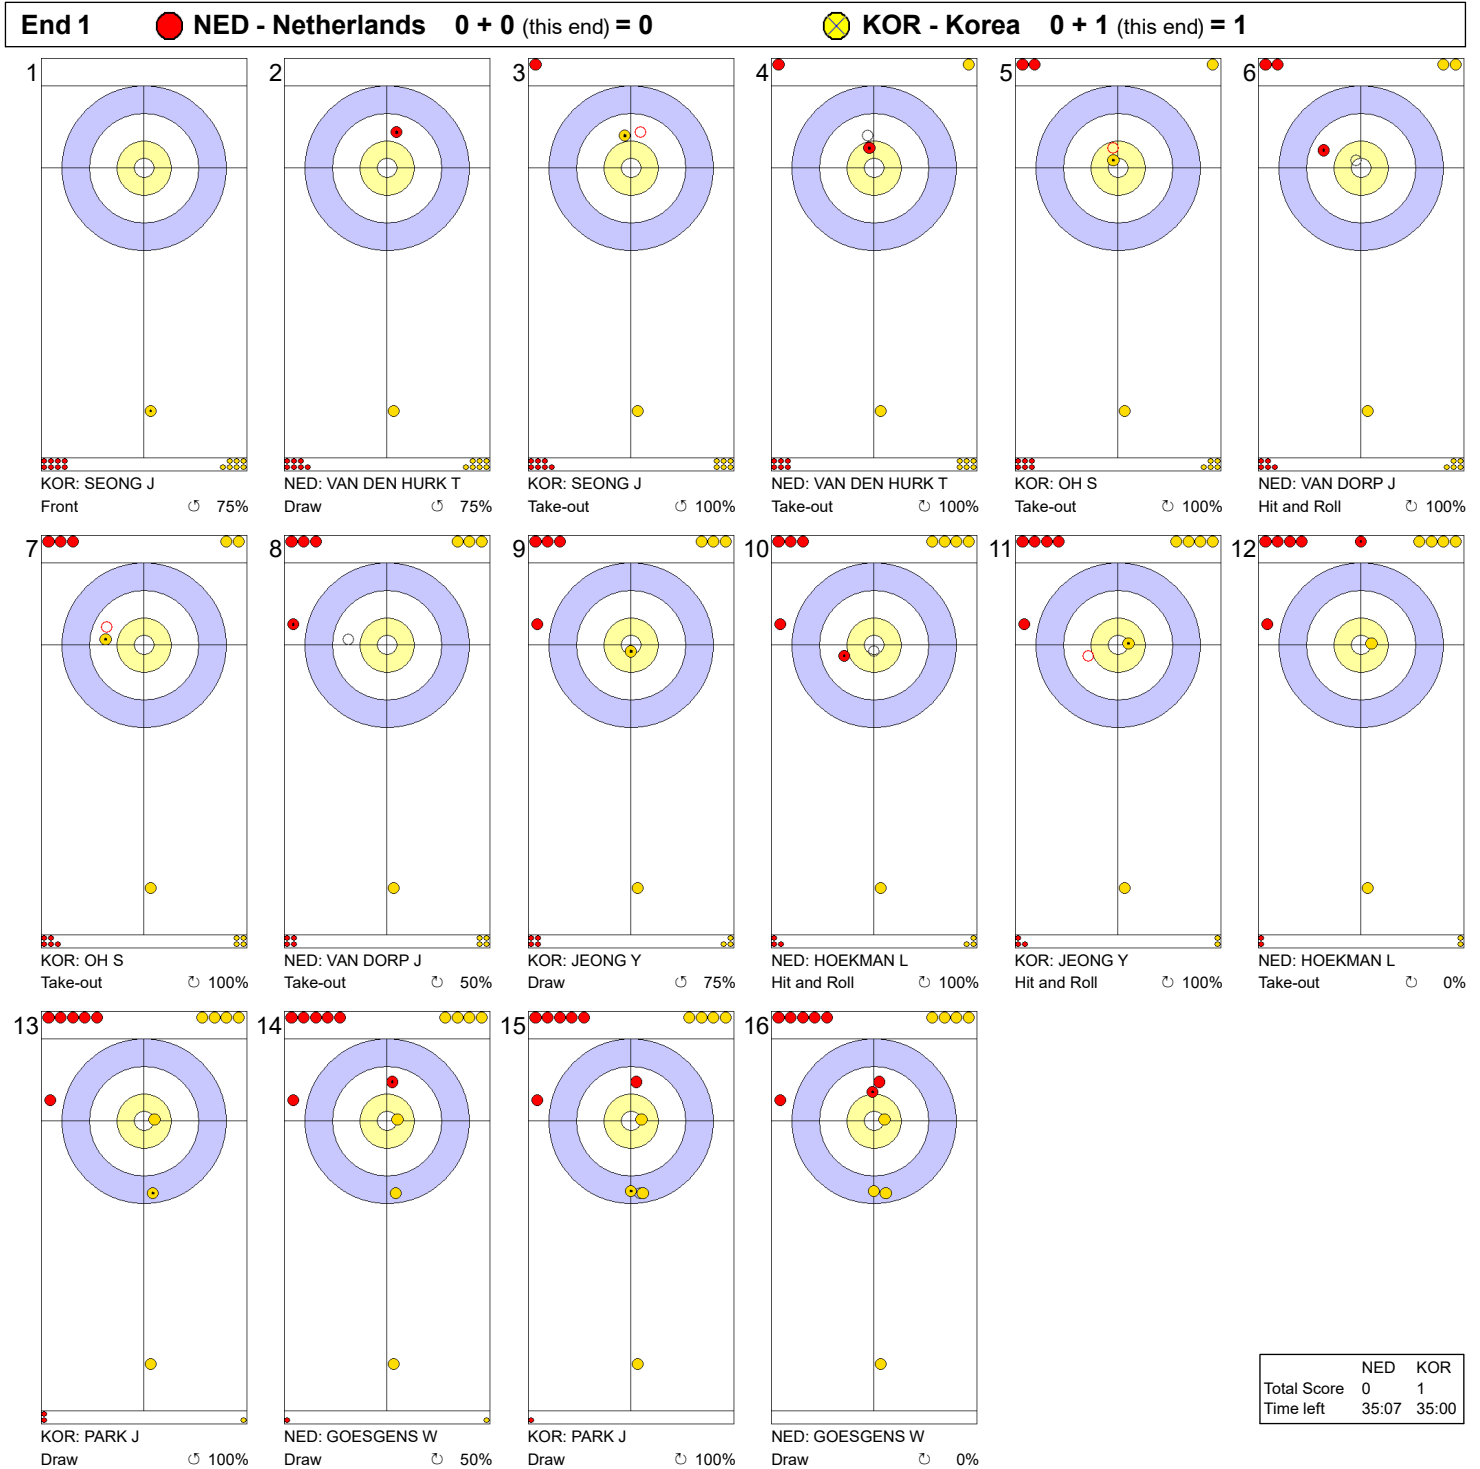

Game - Shot by Shot

Legend:
 Clockwise
  Counter-clockwise
 - Not considered

Game - Shot by Shot

Legend:
 ↻ Clockwise ↺ Counter-clockwise - Not considered

Game - Shot by Shot

Legend:
 ↻ Clockwise ↺ Counter-clockwise - Not considered

Game - Shot by Shot

Legend:
 ↻ Clockwise ↺ Counter-clockwise - Not considered

Game - Shot by Shot

Legend:
 ↻ Clockwise ↺ Counter-clockwise - Not considered

Game - Shot by Shot

Legend:
 ↻ Clockwise ↺ Counter-clockwise - Not considered

Game - Shot by Shot

Legend:
 Clockwise
  Counter-clockwise
 - Not considered

Game - Shot by Shot

End 8 ● NED - Netherlands 8 + 1 (this end) = 9 ⊗ KOR - Korea 4 + 0 (this end) = 4

	NED	KOR
Total Score	9	4
Time left	5:42	4:18

Legend:
↻ Clockwise ↺ Counter-clockwise - Not considered