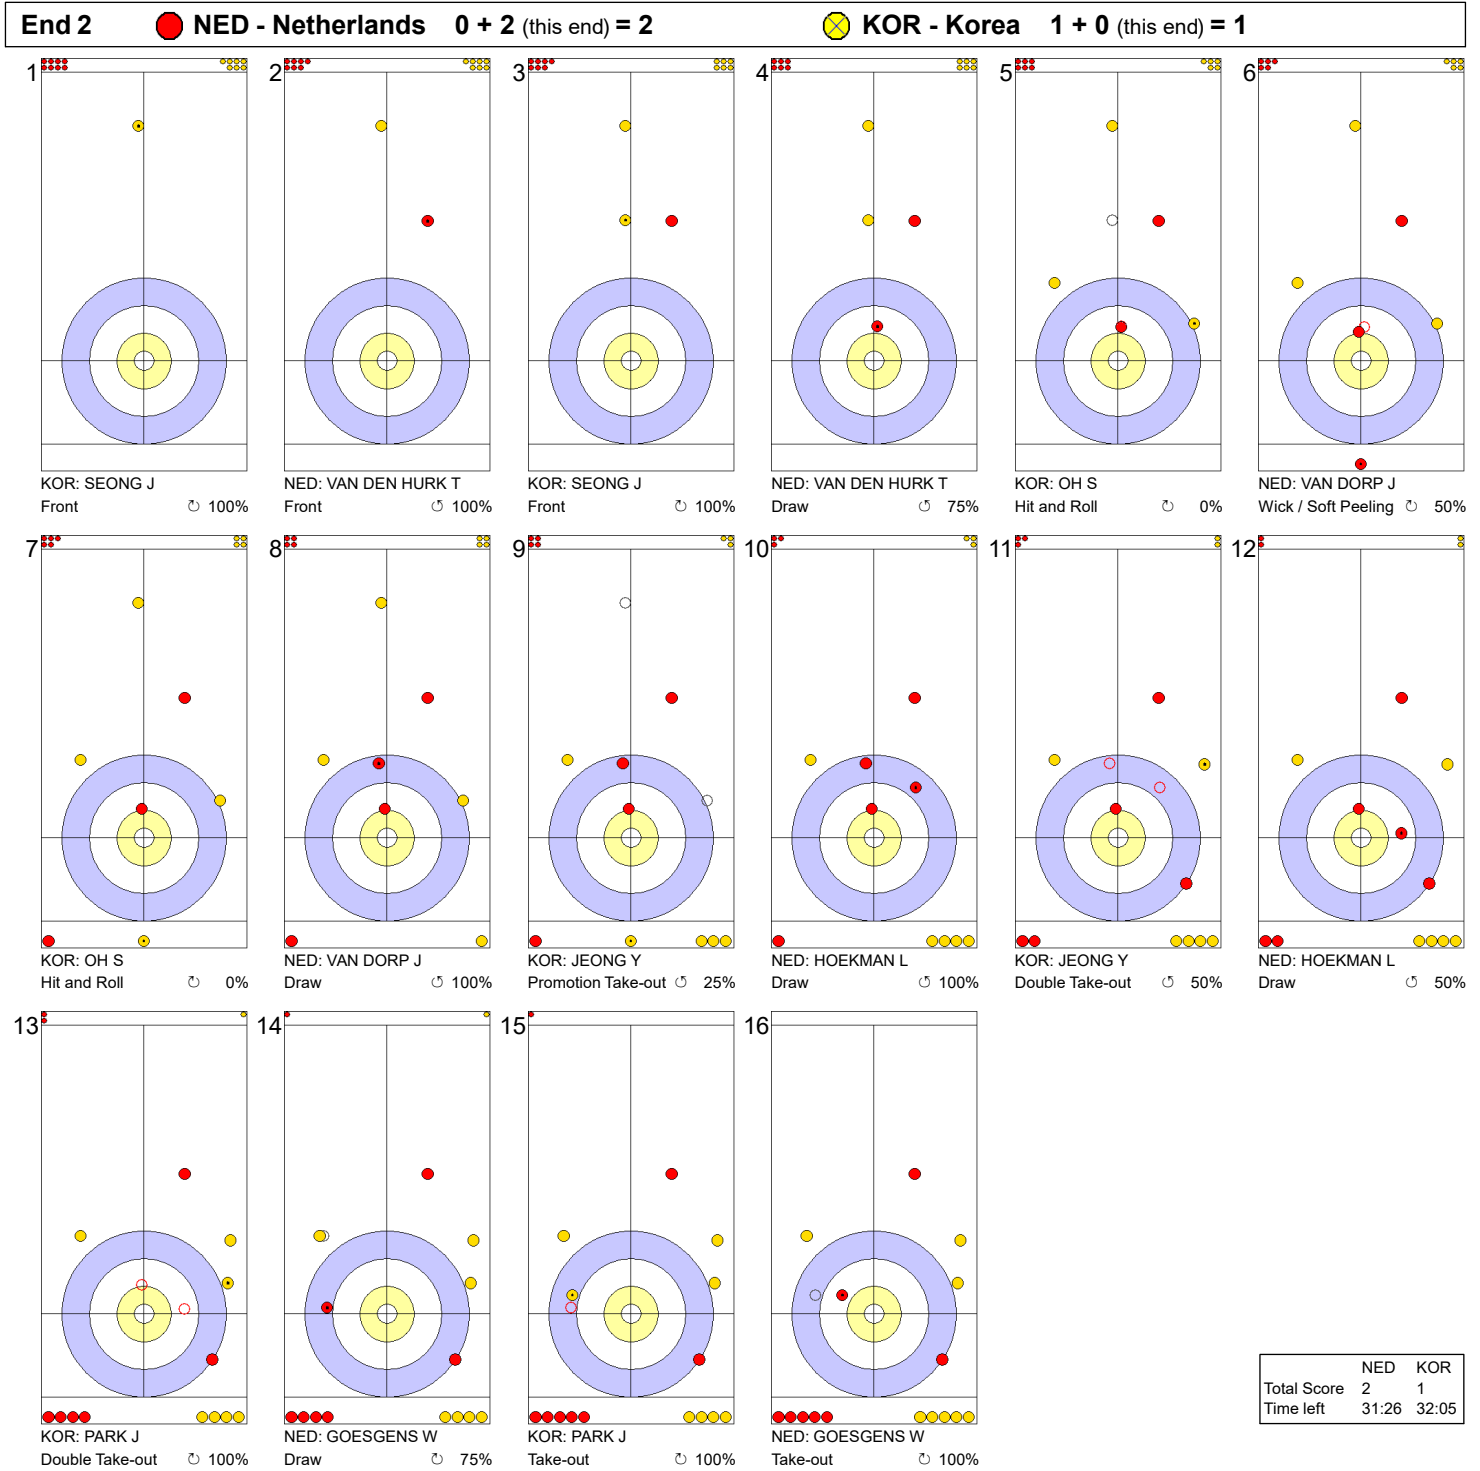

Game - Shot by Shot

Legend:
 Clockwise
  Counter-clockwise
 - Not considered

Game - Shot by Shot

Legend:
 ↻ Clockwise ↺ Counter-clockwise - Not considered

Game - Shot by Shot

Legend:
 ↻ Clockwise ↺ Counter-clockwise - Not considered

Game - Shot by Shot

Legend:
 ↻ Clockwise ↺ Counter-clockwise - Not considered

Game - Shot by Shot

Legend:
 ↻ Clockwise ↺ Counter-clockwise - Not considered

Game - Shot by Shot

Legend:
 ↻ Clockwise ↺ Counter-clockwise - Not considered

Game - Shot by Shot

Legend:
 Clockwise
  Counter-clockwise
 - Not considered

Game - Shot by Shot

End 8 ● NED - Netherlands 8 + 1 (this end) = 9 ⊗ KOR - Korea 4 + 0 (this end) = 4

	NED	KOR
Total Score	9	4
Time left	5:42	4:18

Legend:
↻ Clockwise ↺ Counter-clockwise - Not considered