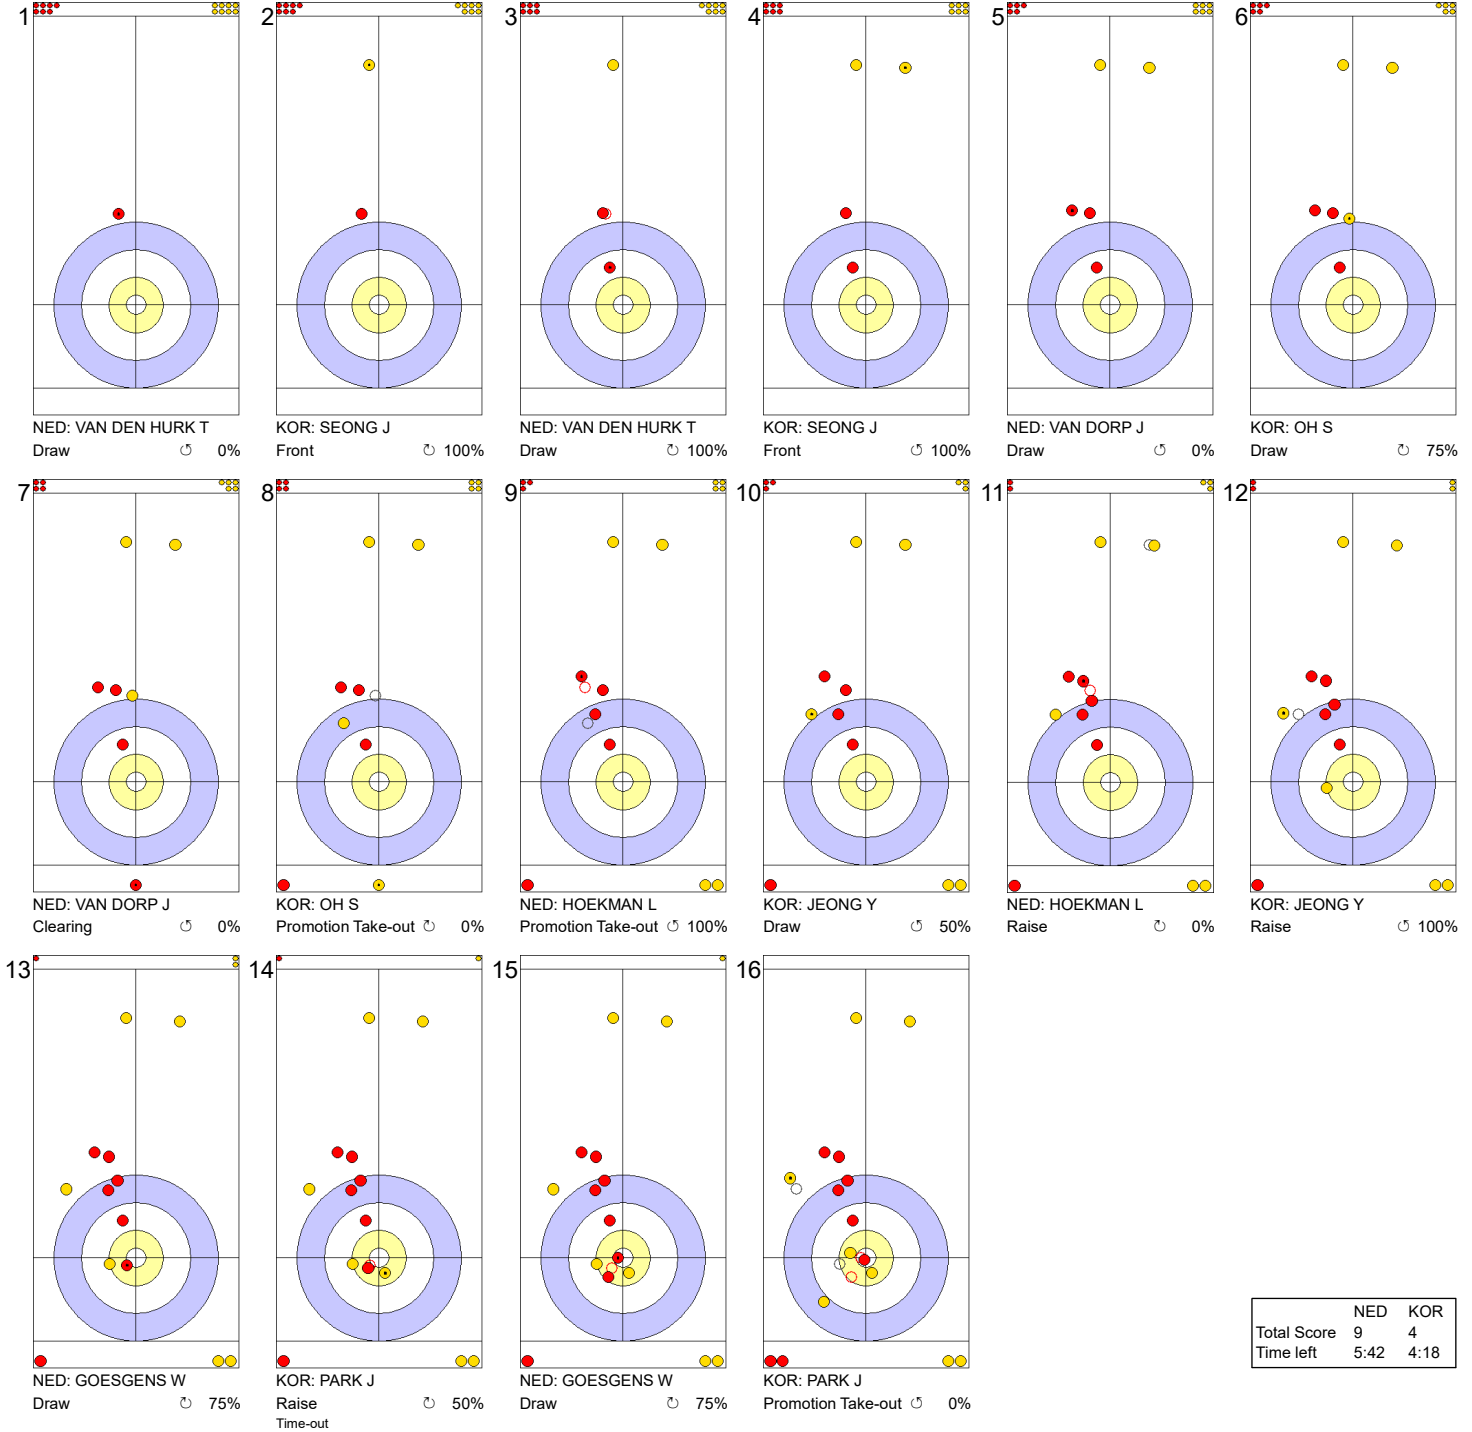

Game - Shot by Shot

Legend:
 Clockwise
  Counter-clockwise
 - Not considered

Game - Shot by Shot

Legend:
 ↻ Clockwise ↺ Counter-clockwise - Not considered

Game - Shot by Shot

Legend:
 ↻ Clockwise ↺ Counter-clockwise - Not considered

Game - Shot by Shot

Legend:
 ↻ Clockwise ↺ Counter-clockwise - Not considered

Game - Shot by Shot

Legend:
 ↻ Clockwise ↺ Counter-clockwise - Not considered

Game - Shot by Shot

Legend:
 ↻ Clockwise ↺ Counter-clockwise - Not considered

Game - Shot by Shot

Legend:
 Clockwise
  Counter-clockwise
 - Not considered

Game - Shot by Shot

End 8 ● NED - Netherlands 8 + 1 (this end) = 9 ⊗ KOR - Korea 4 + 0 (this end) = 4

	NED	KOR
Total Score	9	4
Time left	5:42	4:18

Legend:
↻ Clockwise ↺ Counter-clockwise - Not considered