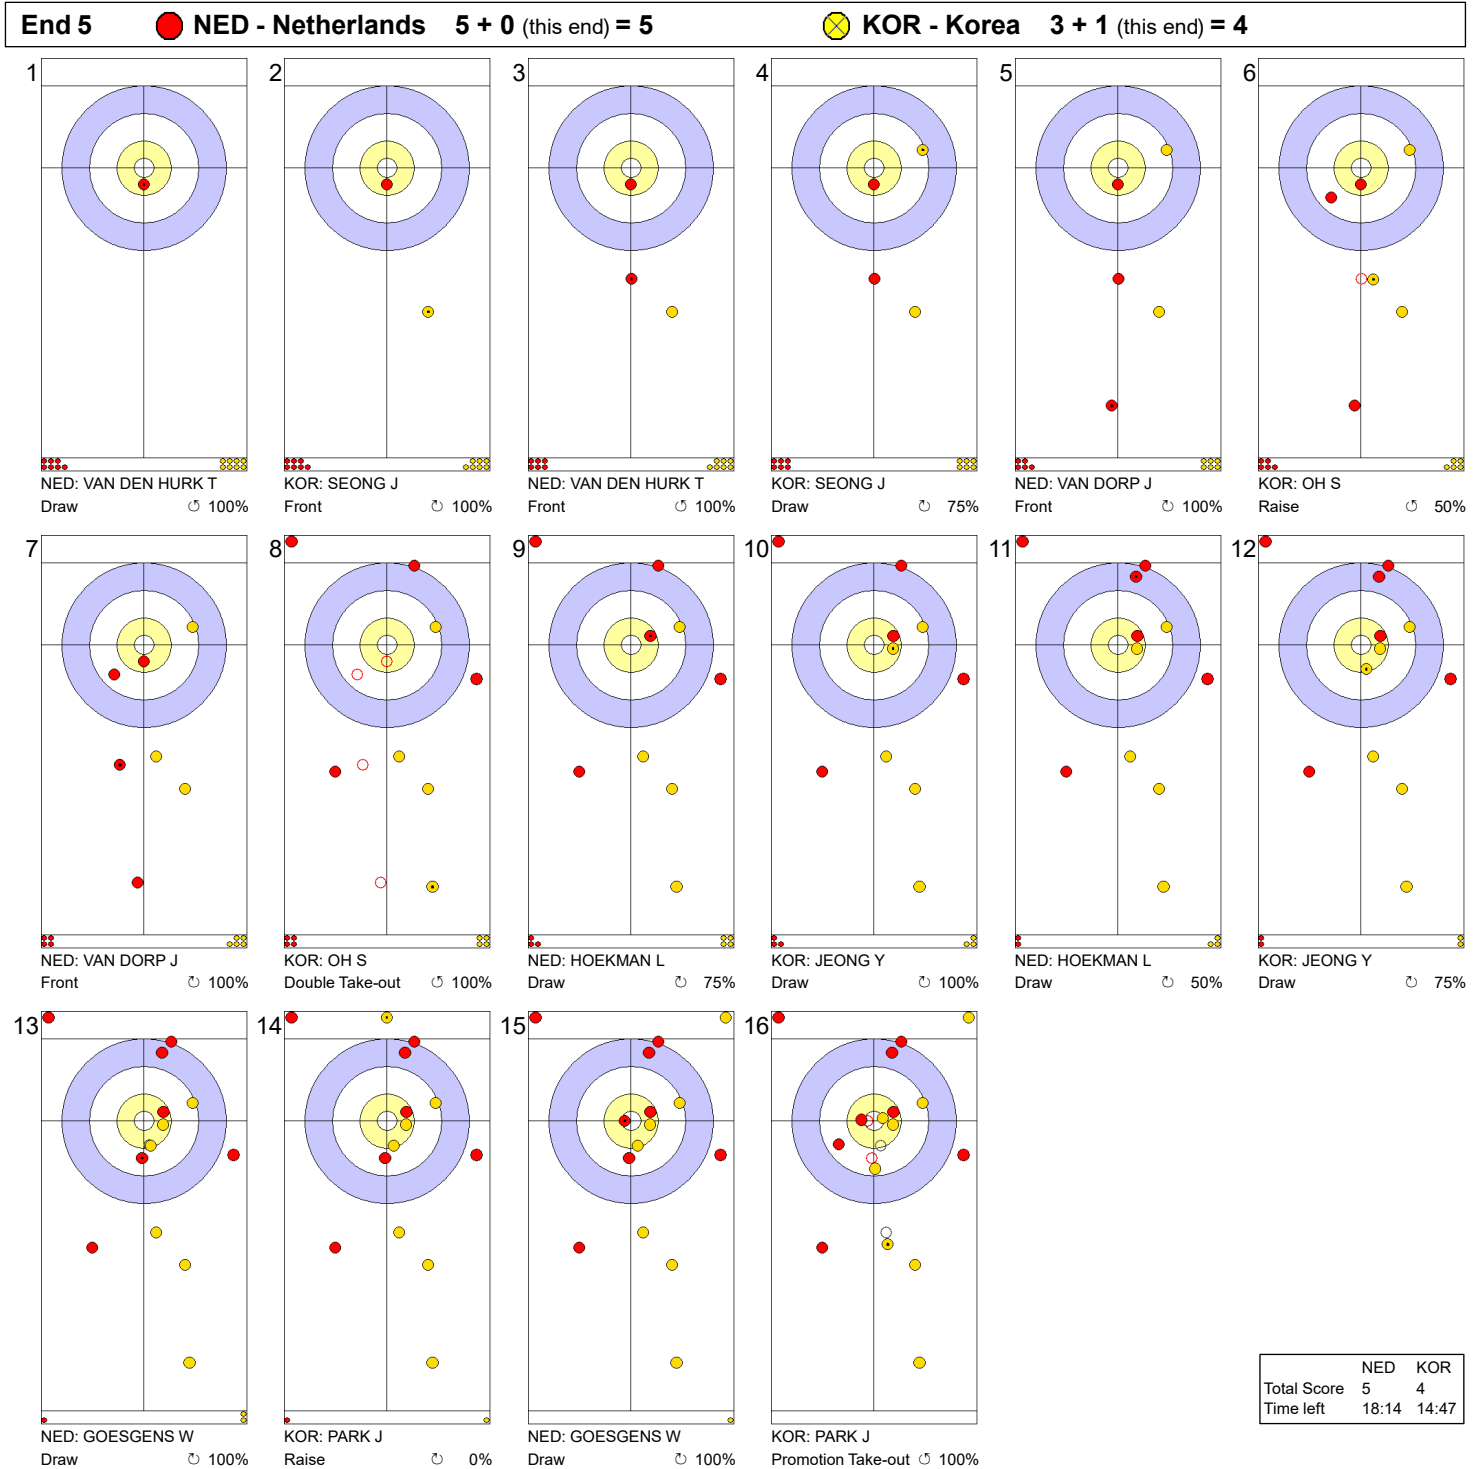

Game - Shot by Shot

Legend:
 Clockwise
  Counter-clockwise
 - Not considered

Game - Shot by Shot

Legend:
 ↻ Clockwise ↺ Counter-clockwise - Not considered

Game - Shot by Shot

Legend:
 ↻ Clockwise ↺ Counter-clockwise - Not considered

Game - Shot by Shot

Legend:
 ↻ Clockwise ↺ Counter-clockwise - Not considered

Game - Shot by Shot

Legend:
 ↻ Clockwise ↺ Counter-clockwise - Not considered

Game - Shot by Shot

Legend:
 ↻ Clockwise ↺ Counter-clockwise - Not considered

Game - Shot by Shot

Legend:
 Clockwise
  Counter-clockwise
 - Not considered

Game - Shot by Shot

End 8 ● NED - Netherlands 8 + 1 (this end) = 9 ⊗ KOR - Korea 4 + 0 (this end) = 4

	NED	KOR
Total Score	9	4
Time left	5:42	4:18

Legend:
↻ Clockwise ↺ Counter-clockwise - Not considered