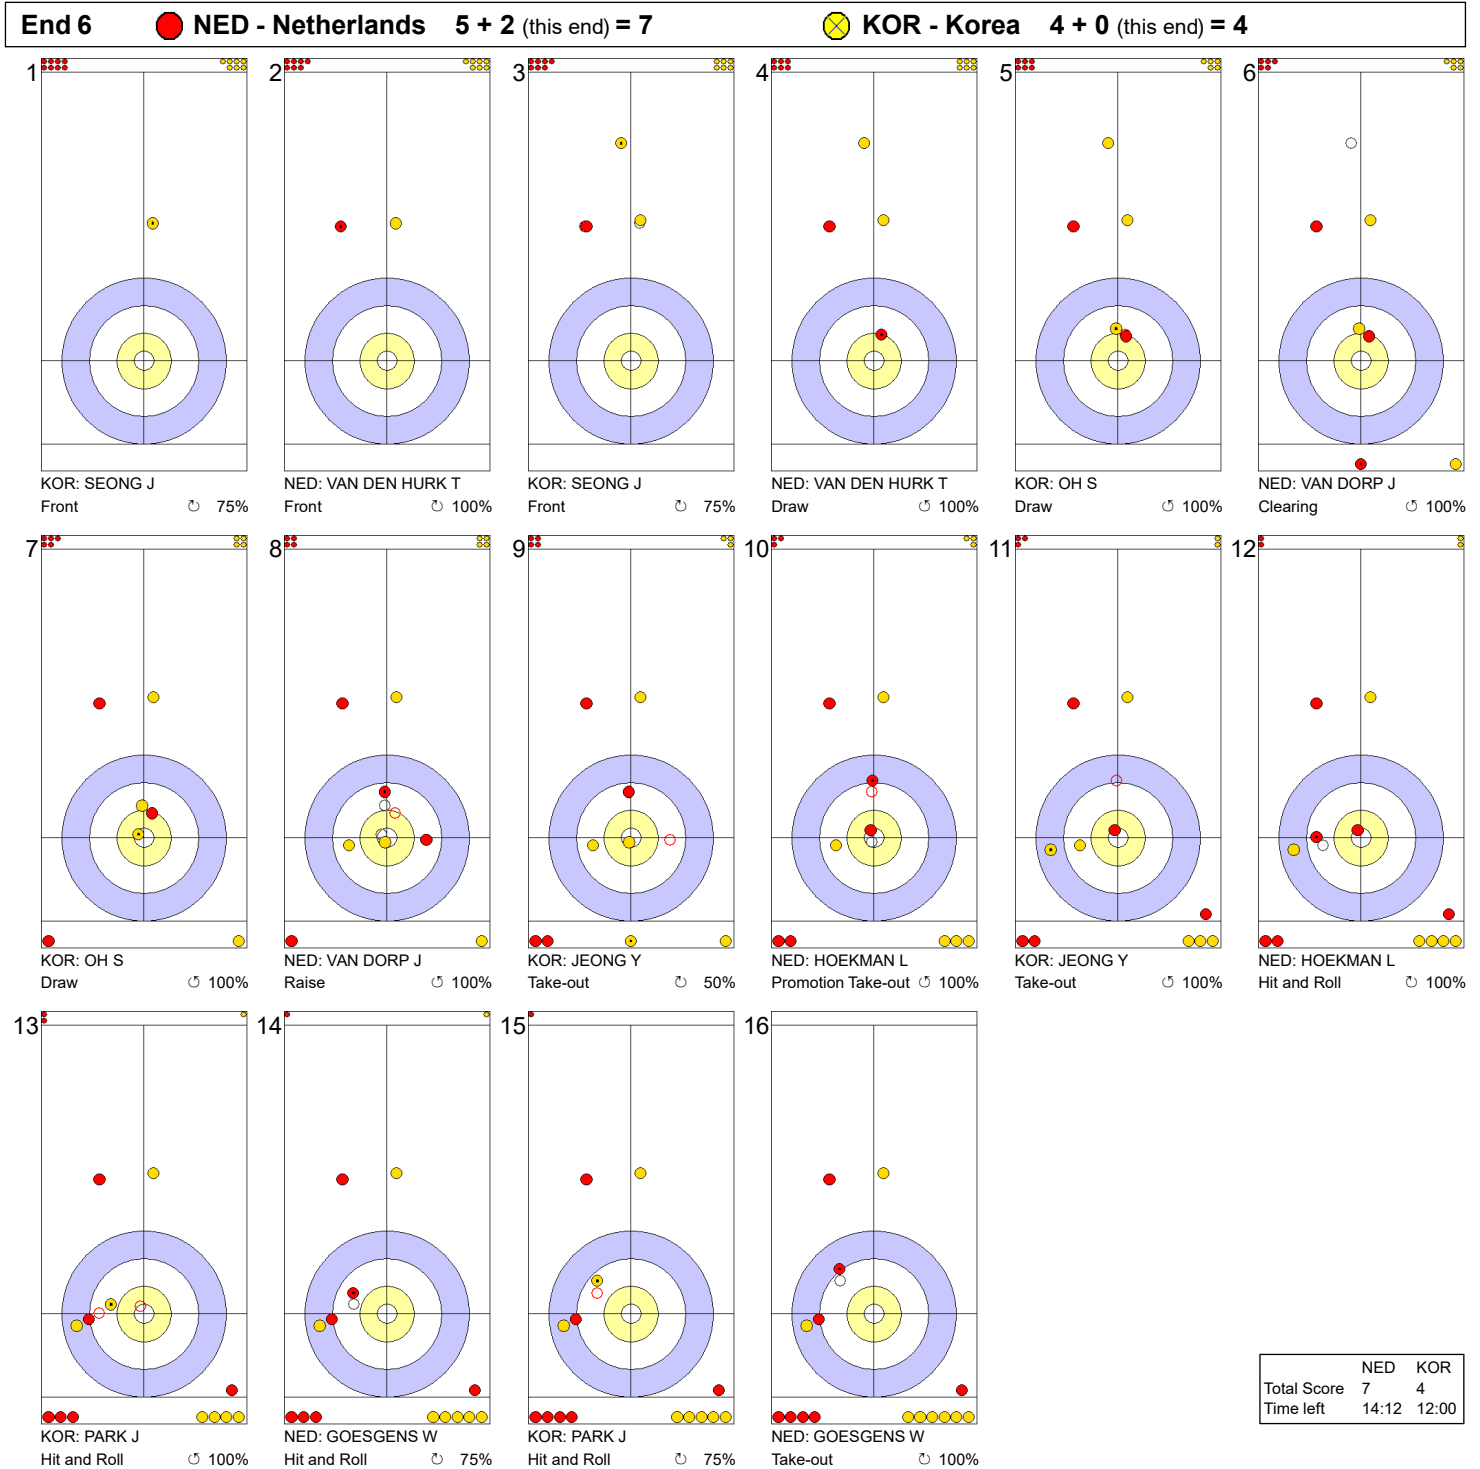

Game - Shot by Shot

Legend:
 Clockwise
  Counter-clockwise
 - Not considered

Game - Shot by Shot

Legend:
 ↻ Clockwise ↺ Counter-clockwise - Not considered

Game - Shot by Shot

Legend:
 ↻ Clockwise ↺ Counter-clockwise - Not considered

Game - Shot by Shot

Legend:
 ↻ Clockwise ↺ Counter-clockwise - Not considered

Game - Shot by Shot

Legend:
 ↻ Clockwise ↺ Counter-clockwise - Not considered

Game - Shot by Shot

Legend:
 ↻ Clockwise ↺ Counter-clockwise - Not considered

Game - Shot by Shot

Legend:
 Clockwise
  Counter-clockwise
 - Not considered

Game - Shot by Shot

End 8 ● NED - Netherlands 8 + 1 (this end) = 9 ⊗ KOR - Korea 4 + 0 (this end) = 4

	NED	KOR
Total Score	9	4
Time left	5:42	4:18

Legend:
↻ Clockwise ↺ Counter-clockwise - Not considered