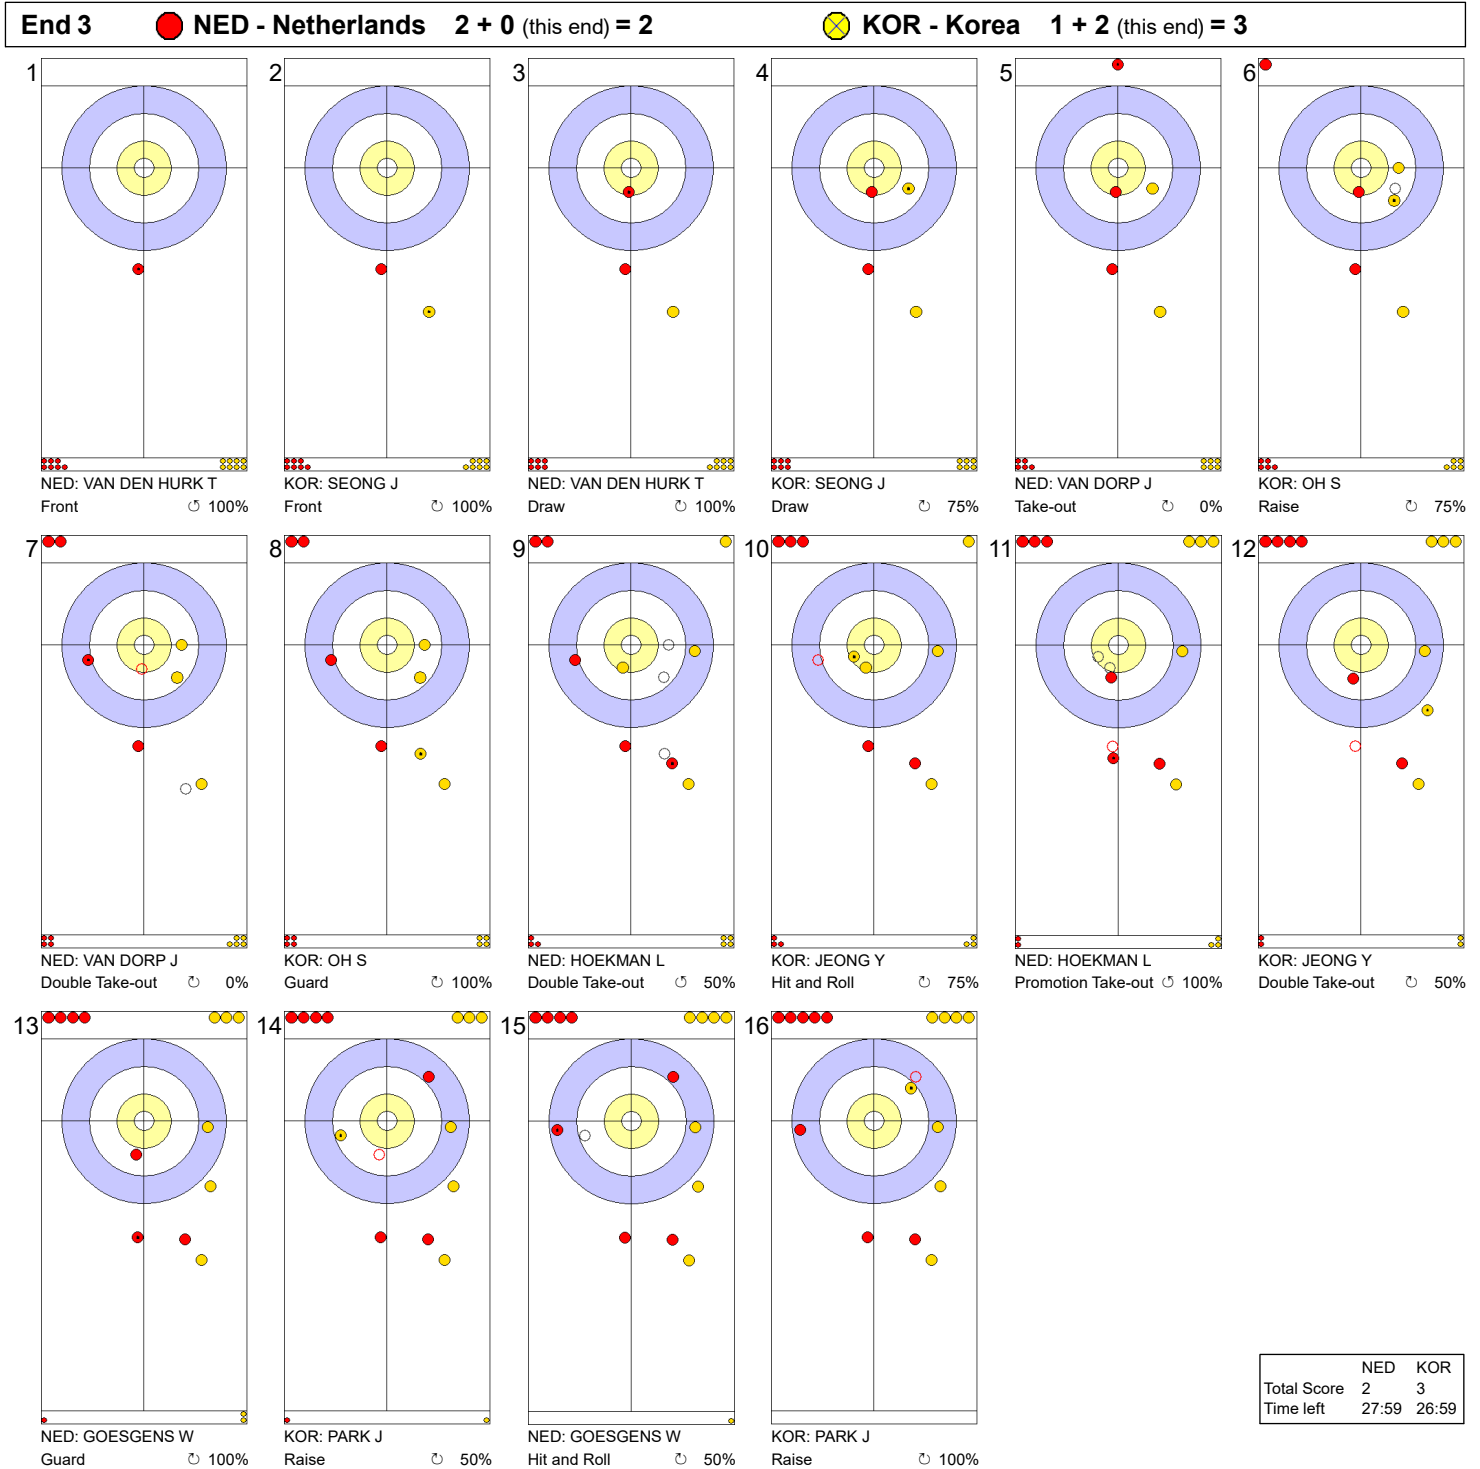

Game - Shot by Shot

Legend:
 Clockwise
  Counter-clockwise
 - Not considered

Game - Shot by Shot

Legend:
 ↻ Clockwise ↺ Counter-clockwise - Not considered

Game - Shot by Shot

Legend:
 ↻ Clockwise ↺ Counter-clockwise - Not considered

Game - Shot by Shot

Legend:
 ↻ Clockwise ↺ Counter-clockwise - Not considered

Game - Shot by Shot

Legend:
 ↻ Clockwise ↺ Counter-clockwise - Not considered

Game - Shot by Shot

Legend:
 ↻ Clockwise ↺ Counter-clockwise - Not considered

Game - Shot by Shot

Legend:
 Clockwise
  Counter-clockwise
 - Not considered

Game - Shot by Shot

End 8 ● NED - Netherlands 8 + 1 (this end) = 9 ⊗ KOR - Korea 4 + 0 (this end) = 4

	NED	KOR
Total Score	9	4
Time left	5:42	4:18

Legend:
↻ Clockwise ↺ Counter-clockwise - Not considered