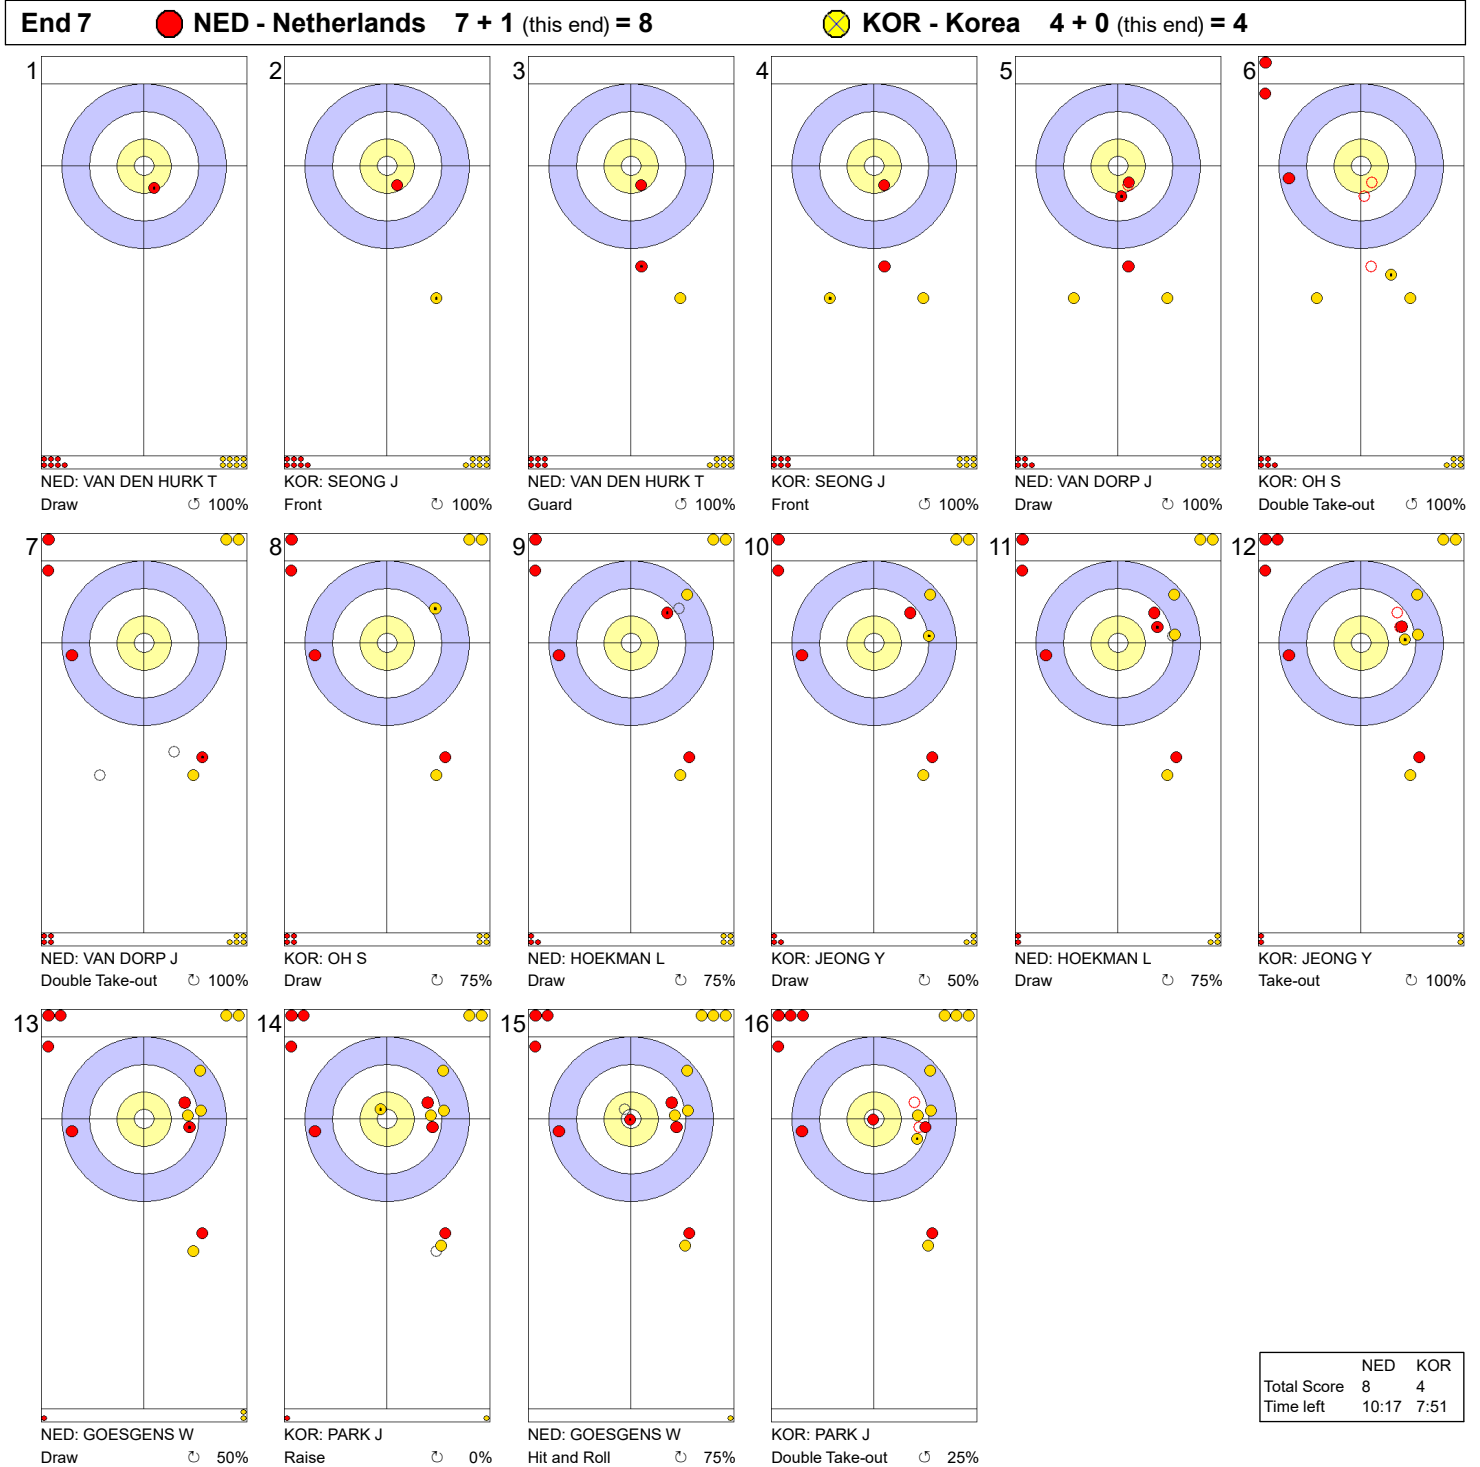

Game - Shot by Shot

Legend:
 Clockwise
  Counter-clockwise
 - Not considered

Game - Shot by Shot

Legend:
 ↻ Clockwise ↺ Counter-clockwise - Not considered

Game - Shot by Shot

Legend:
 ↻ Clockwise ↺ Counter-clockwise - Not considered

Game - Shot by Shot

Legend:
 ↻ Clockwise ↺ Counter-clockwise - Not considered

Game - Shot by Shot

Legend:
 ↻ Clockwise ↺ Counter-clockwise - Not considered

Game - Shot by Shot

Legend:
 ↻ Clockwise ↺ Counter-clockwise - Not considered

Game - Shot by Shot

Legend:
 Clockwise
  Counter-clockwise
 - Not considered

Game - Shot by Shot

End 8 ● NED - Netherlands 8 + 1 (this end) = 9 ⊗ KOR - Korea 4 + 0 (this end) = 4

	NED	KOR
Total Score	9	4
Time left	5:42	4:18

Legend:
↻ Clockwise ↺ Counter-clockwise - Not considered