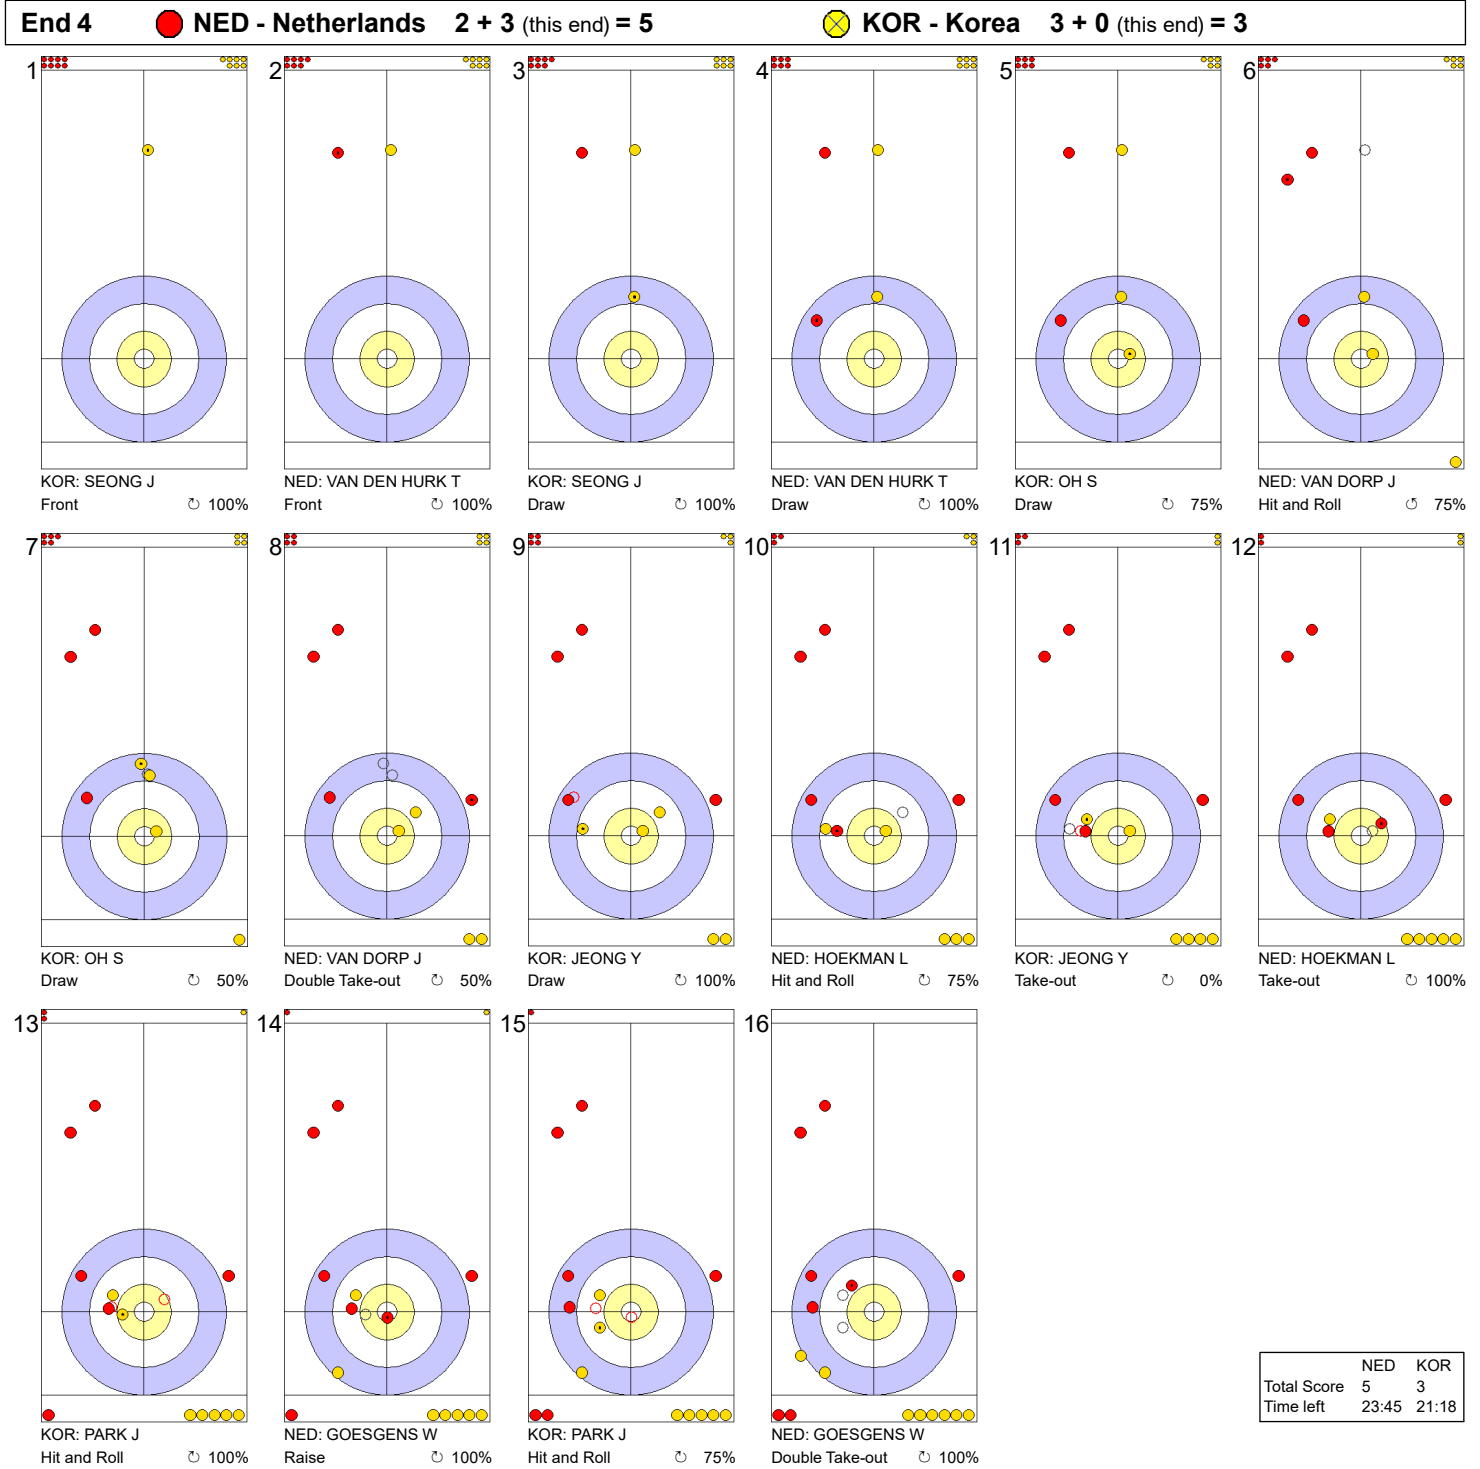

Game - Shot by Shot

Legend:
 Clockwise
  Counter-clockwise
 - Not considered

Game - Shot by Shot

Legend:
 ↻ Clockwise ↺ Counter-clockwise - Not considered

Game - Shot by Shot

Legend:
 ↻ Clockwise ↺ Counter-clockwise - Not considered

Game - Shot by Shot

Legend:
 ↻ Clockwise ↺ Counter-clockwise - Not considered

Game - Shot by Shot

Legend:
 ↻ Clockwise ↺ Counter-clockwise - Not considered

Game - Shot by Shot

Legend:
 ↻ Clockwise ↺ Counter-clockwise - Not considered

Game - Shot by Shot

Legend:
 Clockwise
  Counter-clockwise
 - Not considered

Game - Shot by Shot

End 8 ● NED - Netherlands 8 + 1 (this end) = 9 ⊗ KOR - Korea 4 + 0 (this end) = 4

	NED	KOR
Total Score	9	4
Time left	5:42	4:18

Legend:
↻ Clockwise ↺ Counter-clockwise - Not considered