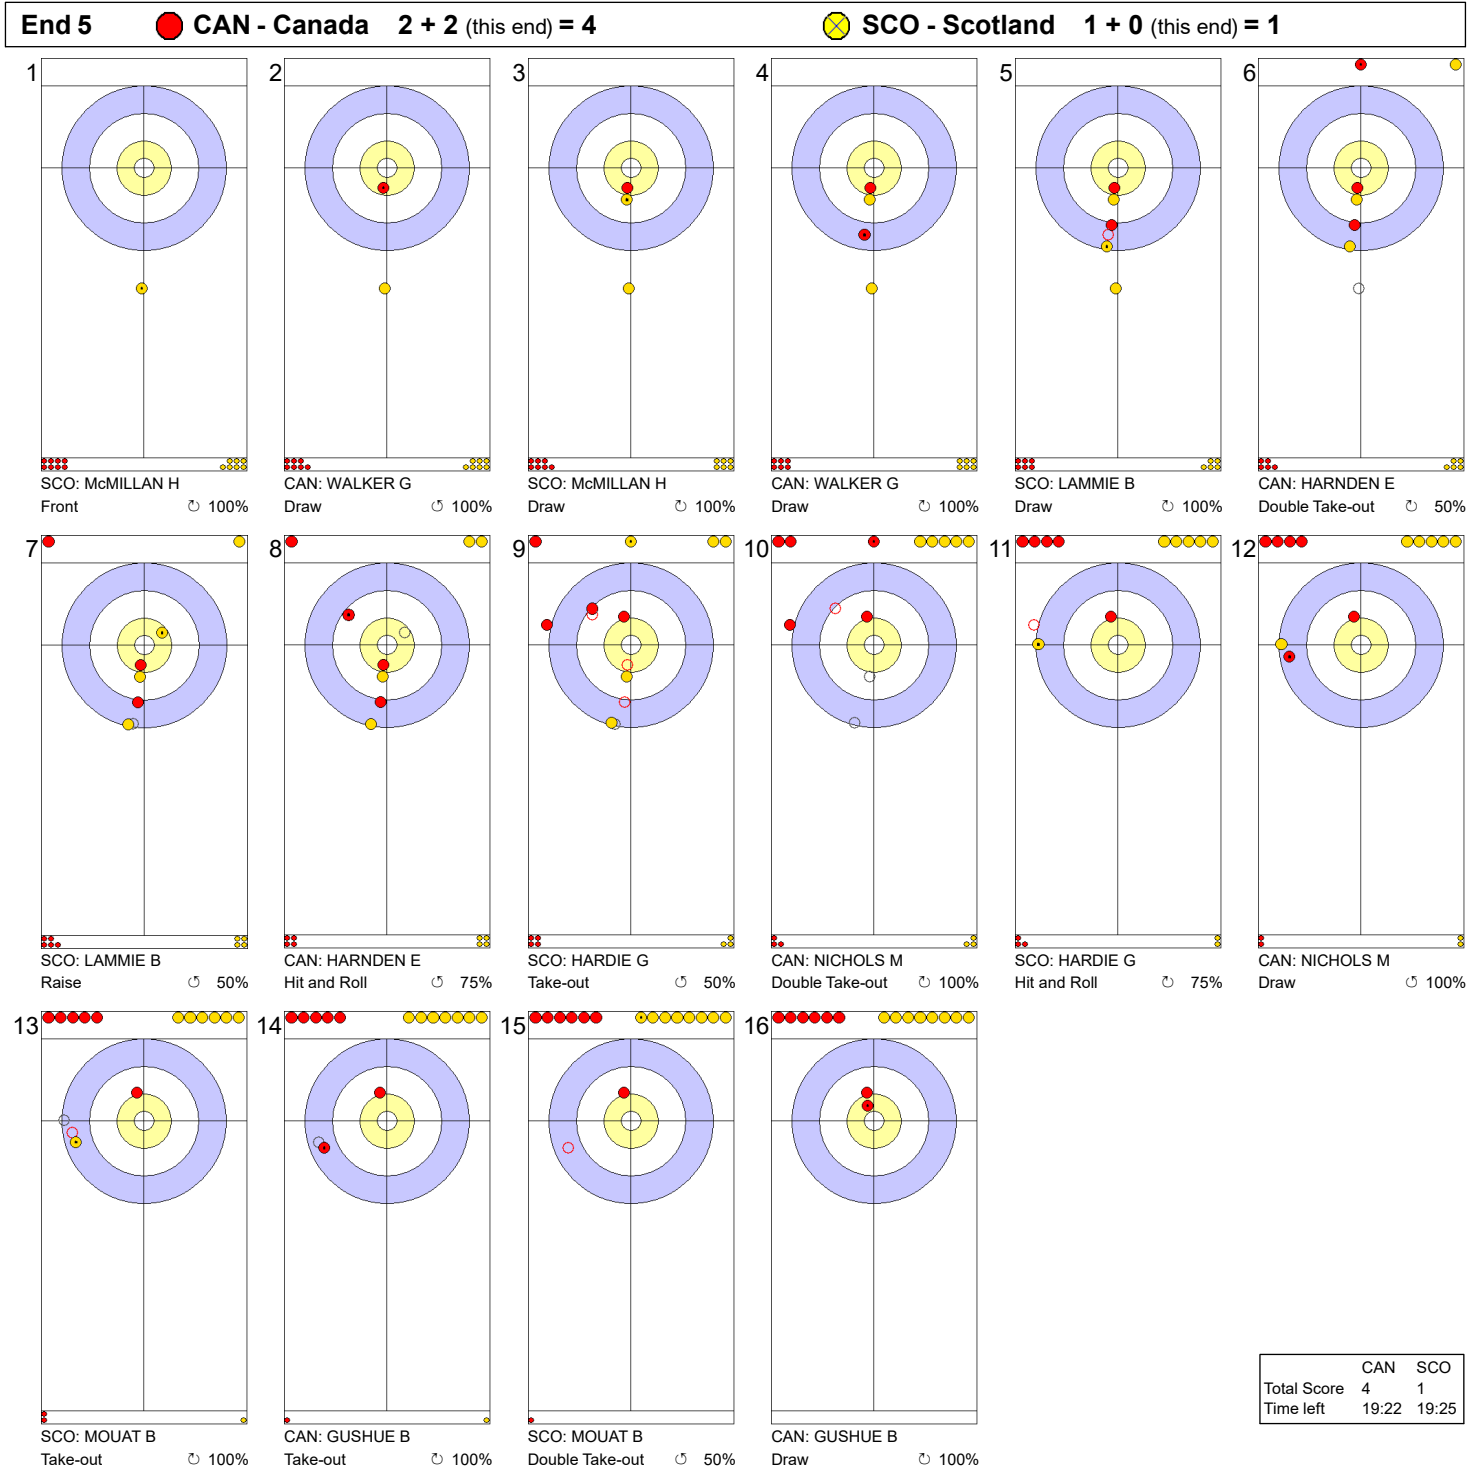

Game - Shot by Shot

Legend:
 ↻ Clockwise ↺ Counter-clockwise - Not considered

Game - Shot by Shot

Legend:
 Clockwise  Counter-clockwise - Not considered

Game - Shot by Shot

Legend:
 ↻ Clockwise ↺ Counter-clockwise - Not considered

Game - Shot by Shot

Legend:
 Clockwise  Counter-clockwise - Not considered

Game - Shot by Shot

Legend:
 Clockwise  Counter-clockwise - Not considered

Game - Shot by Shot

Legend:
 ↻ Clockwise ↺ Counter-clockwise - Not considered