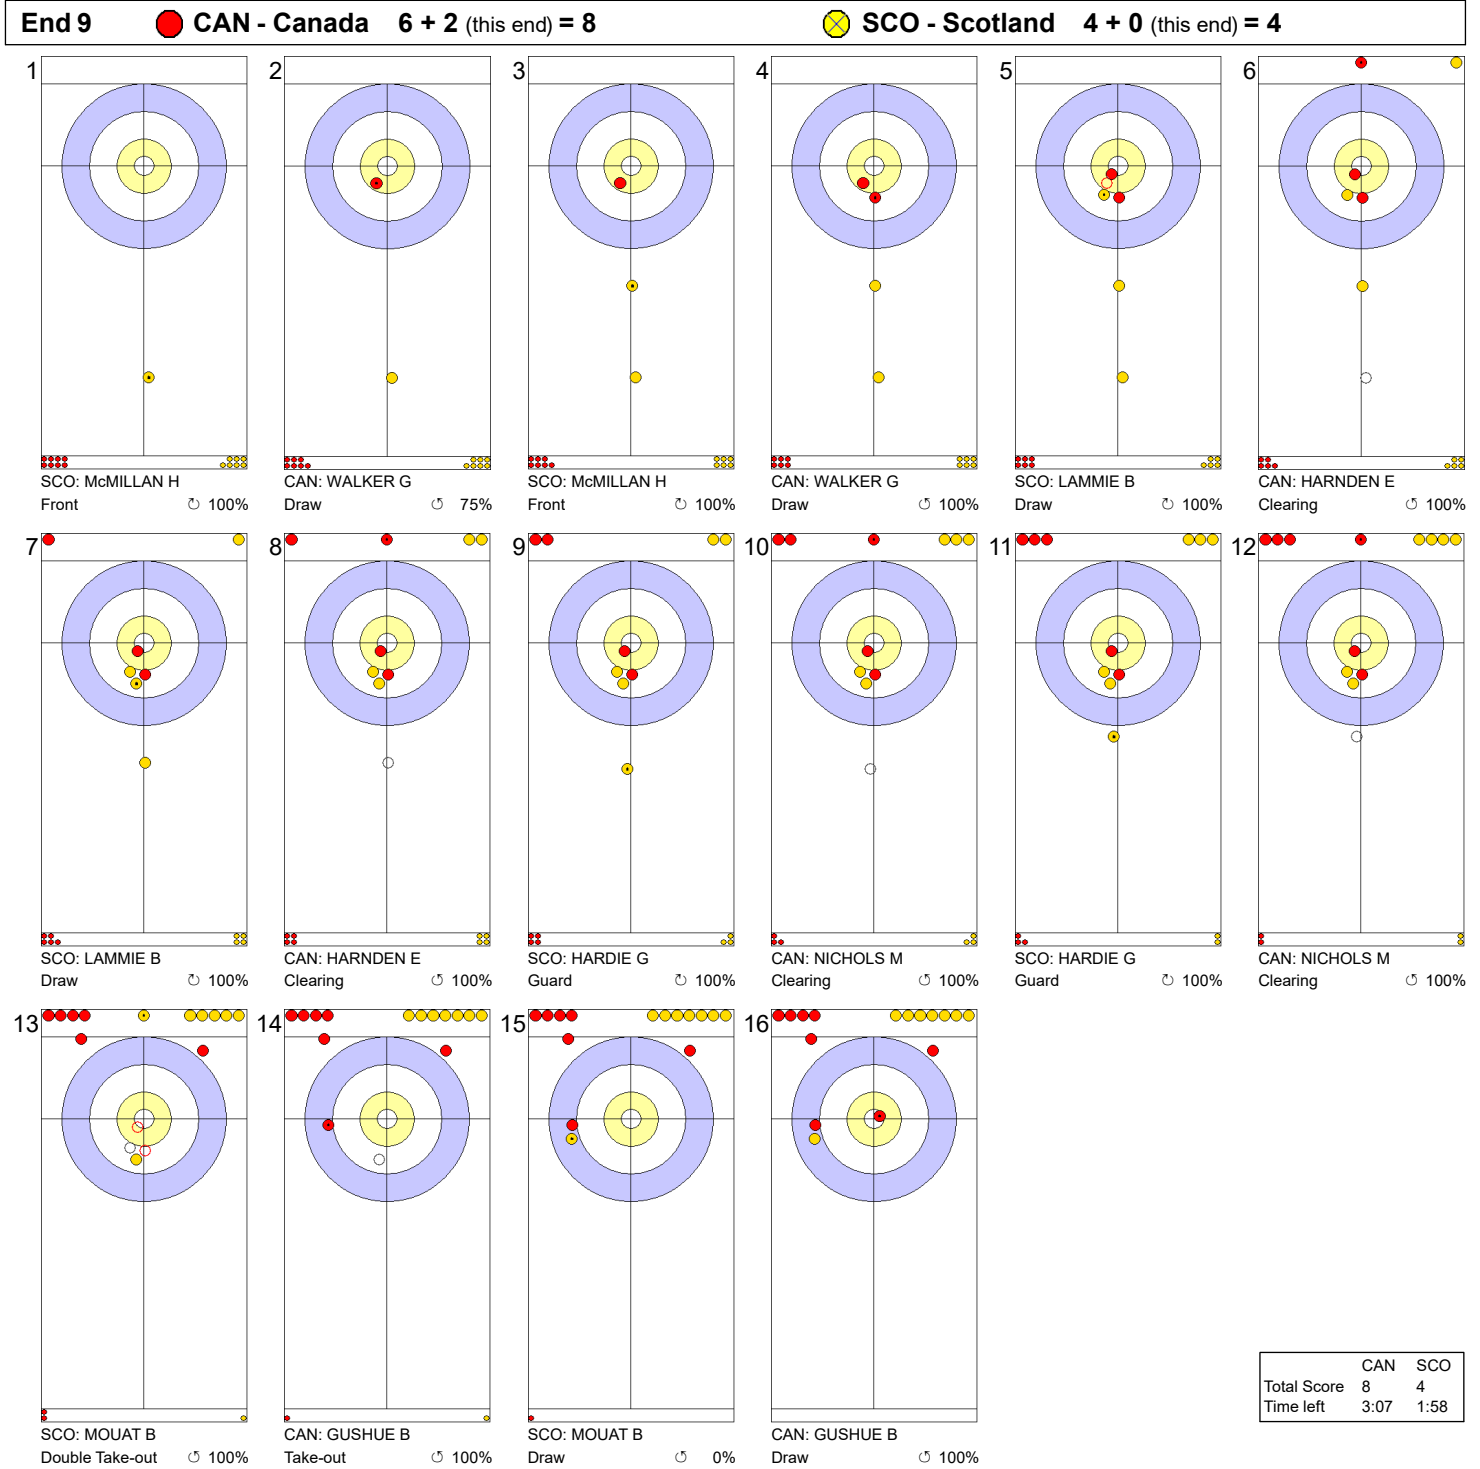

Game - Shot by Shot

Legend:
 ↻ Clockwise ↺ Counter-clockwise - Not considered

Game - Shot by Shot

Legend:
 Clockwise  Counter-clockwise - Not considered

Game - Shot by Shot

Legend:
 ↻ Clockwise ↺ Counter-clockwise - Not considered

Game - Shot by Shot

Legend:
 Clockwise  Counter-clockwise - Not considered

Game - Shot by Shot

Legend:
 Clockwise  Counter-clockwise - Not considered

Game - Shot by Shot

Legend:
 ↻ Clockwise ↺ Counter-clockwise - Not considered