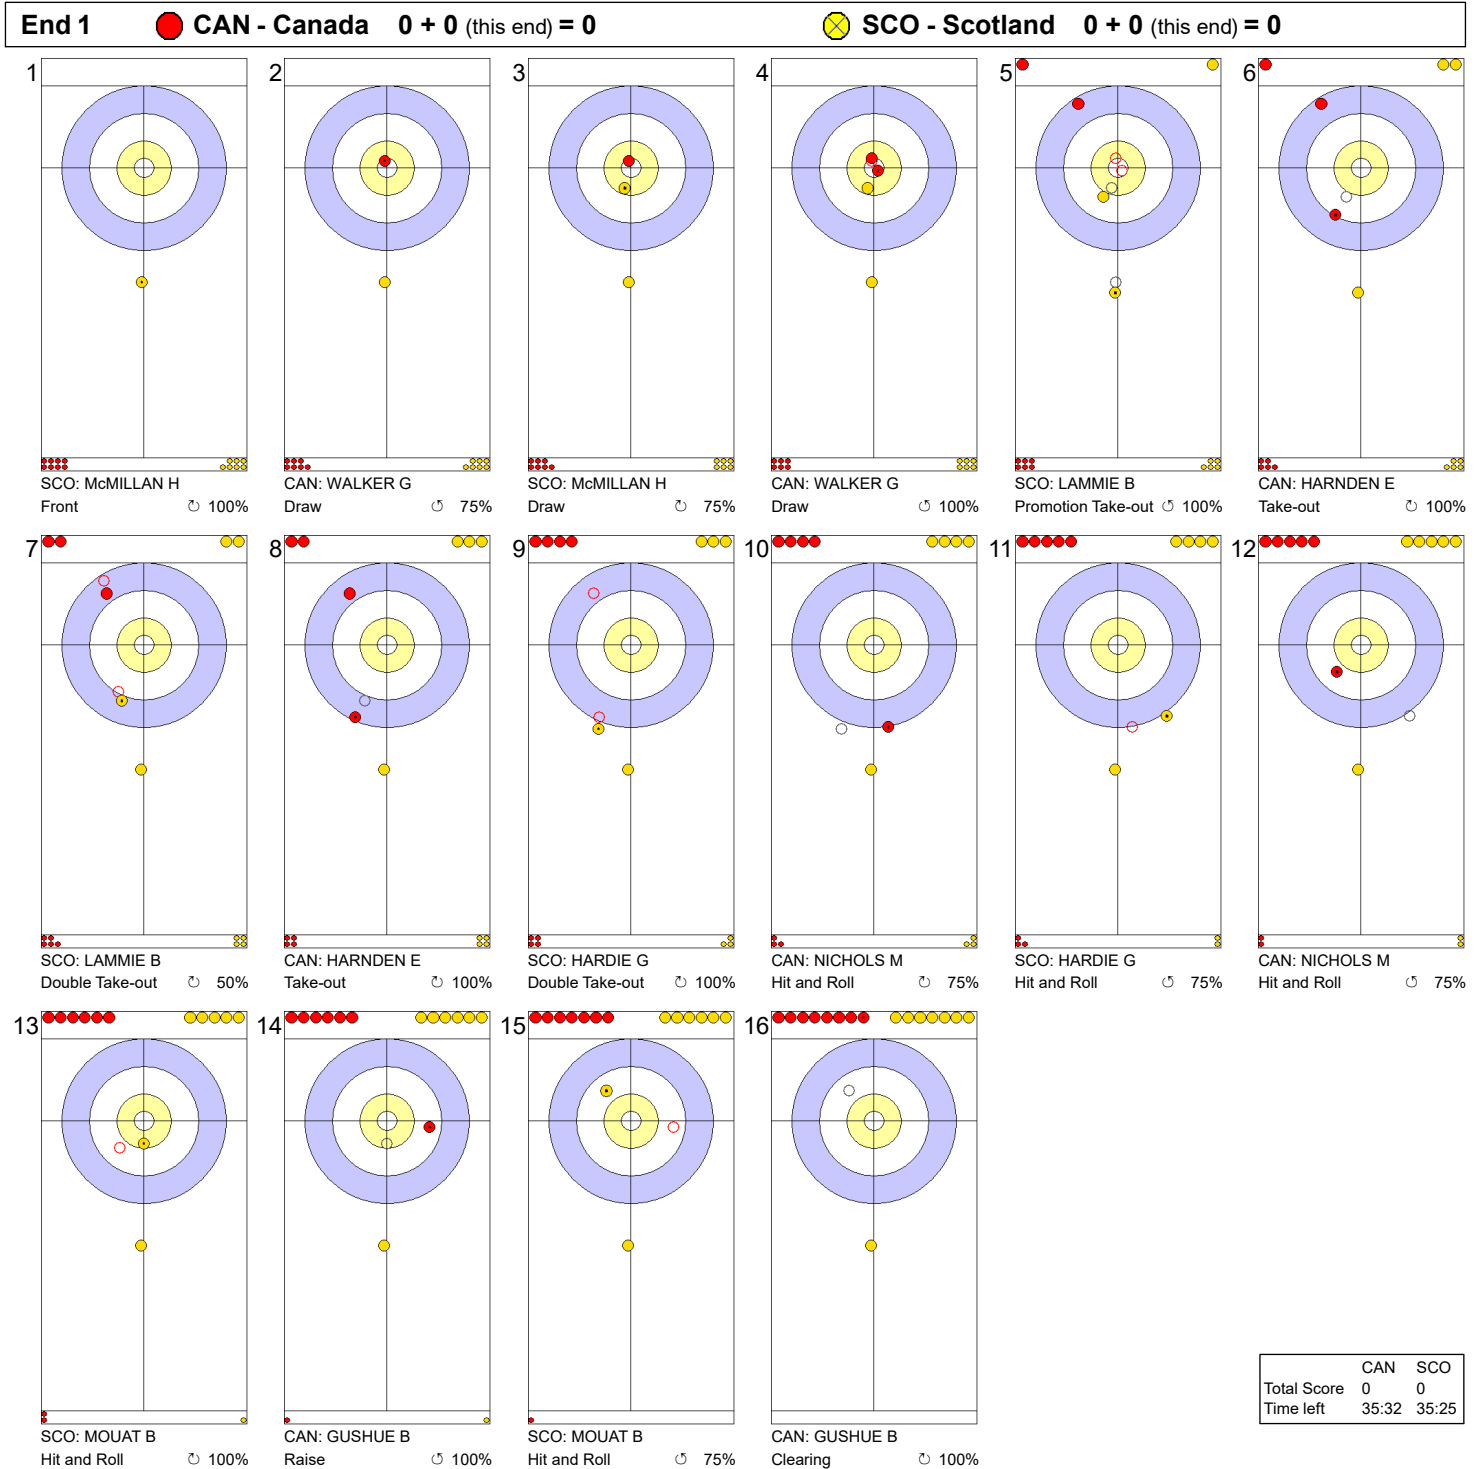

Game - Shot by Shot

Legend:
 ↻ Clockwise ↺ Counter-clockwise - Not considered

Game - Shot by Shot

Legend:
 Clockwise  Counter-clockwise - Not considered

Game - Shot by Shot

Legend:
 ↻ Clockwise ↺ Counter-clockwise - Not considered

Game - Shot by Shot

Legend:
 Clockwise  Counter-clockwise - Not considered

Game - Shot by Shot

Legend:
 Clockwise  Counter-clockwise - Not considered

Game - Shot by Shot

Legend:
 ↻ Clockwise ↺ Counter-clockwise - Not considered