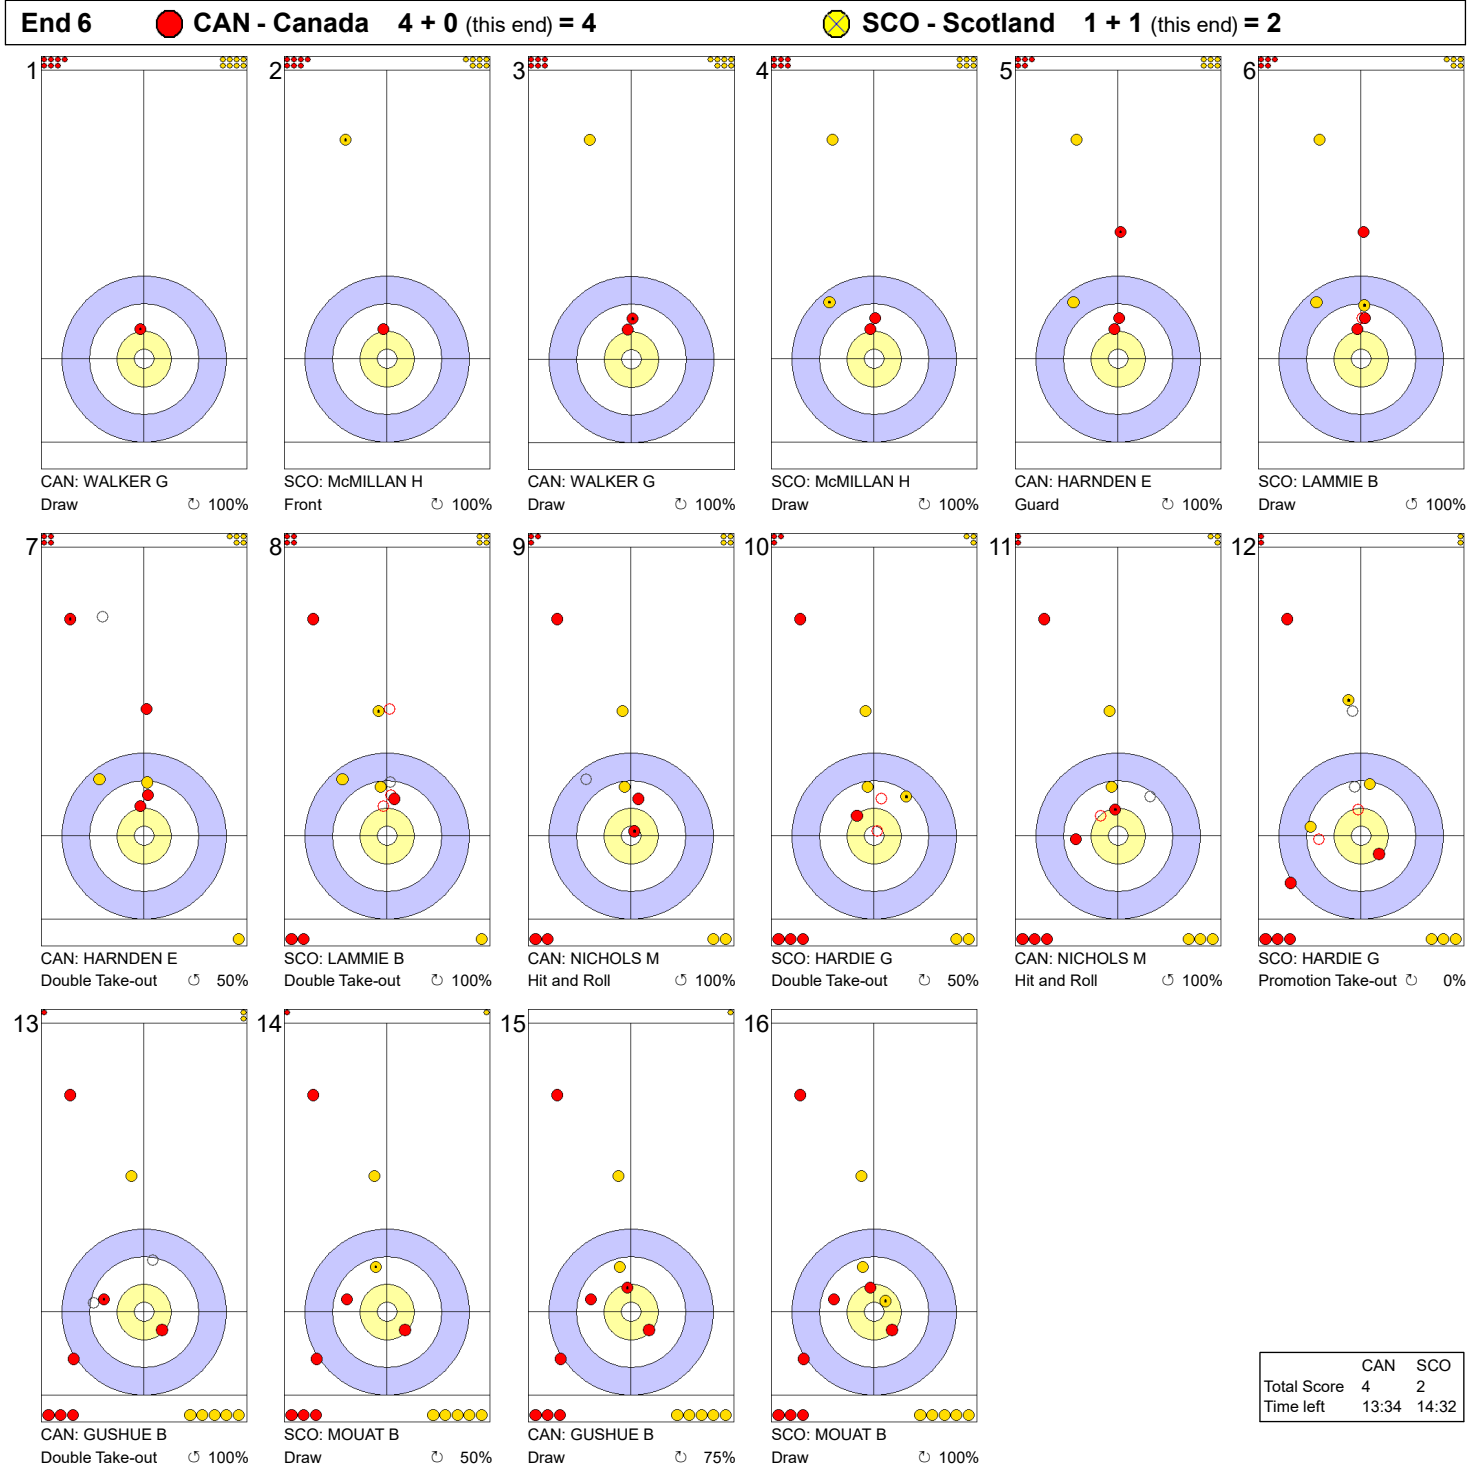

Game - Shot by Shot

Legend:
 ↻ Clockwise ↺ Counter-clockwise - Not considered

Game - Shot by Shot

Legend:
 Clockwise  Counter-clockwise - Not considered

Game - Shot by Shot

Legend:
 ↻ Clockwise ↺ Counter-clockwise - Not considered

Game - Shot by Shot

Legend:
 Clockwise  Counter-clockwise - Not considered

Game - Shot by Shot

Legend:
 Clockwise  Counter-clockwise - Not considered

Game - Shot by Shot

Legend:
 ↻ Clockwise ↺ Counter-clockwise - Not considered