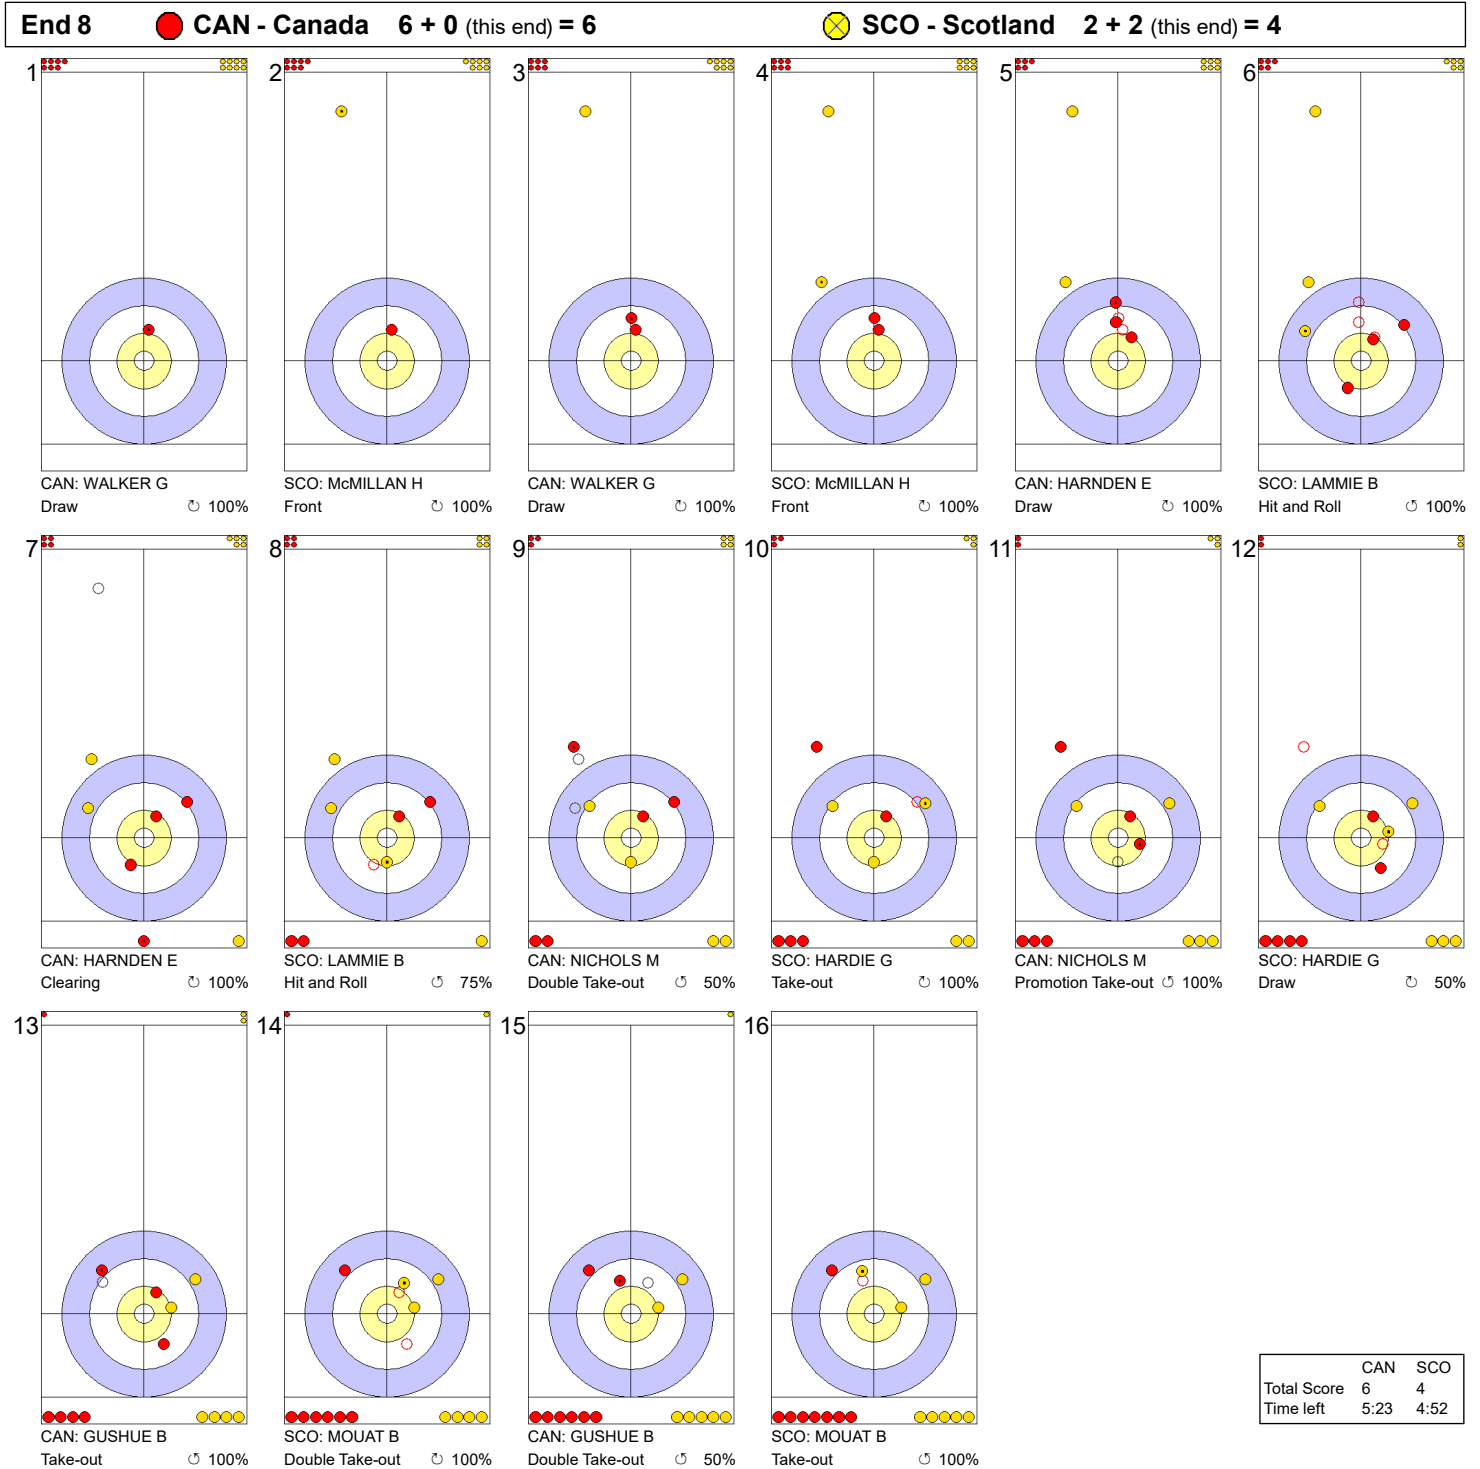

Game - Shot by Shot

Legend:
 ↻ Clockwise ↺ Counter-clockwise - Not considered

Game - Shot by Shot

Legend:
 Clockwise  Counter-clockwise - Not considered

Game - Shot by Shot

Legend:
 ↻ Clockwise ↺ Counter-clockwise - Not considered

Game - Shot by Shot

Legend:
 Clockwise  Counter-clockwise - Not considered

Game - Shot by Shot

Legend:
 Clockwise  Counter-clockwise - Not considered

Game - Shot by Shot

Legend:
 ↻ Clockwise ↺ Counter-clockwise - Not considered