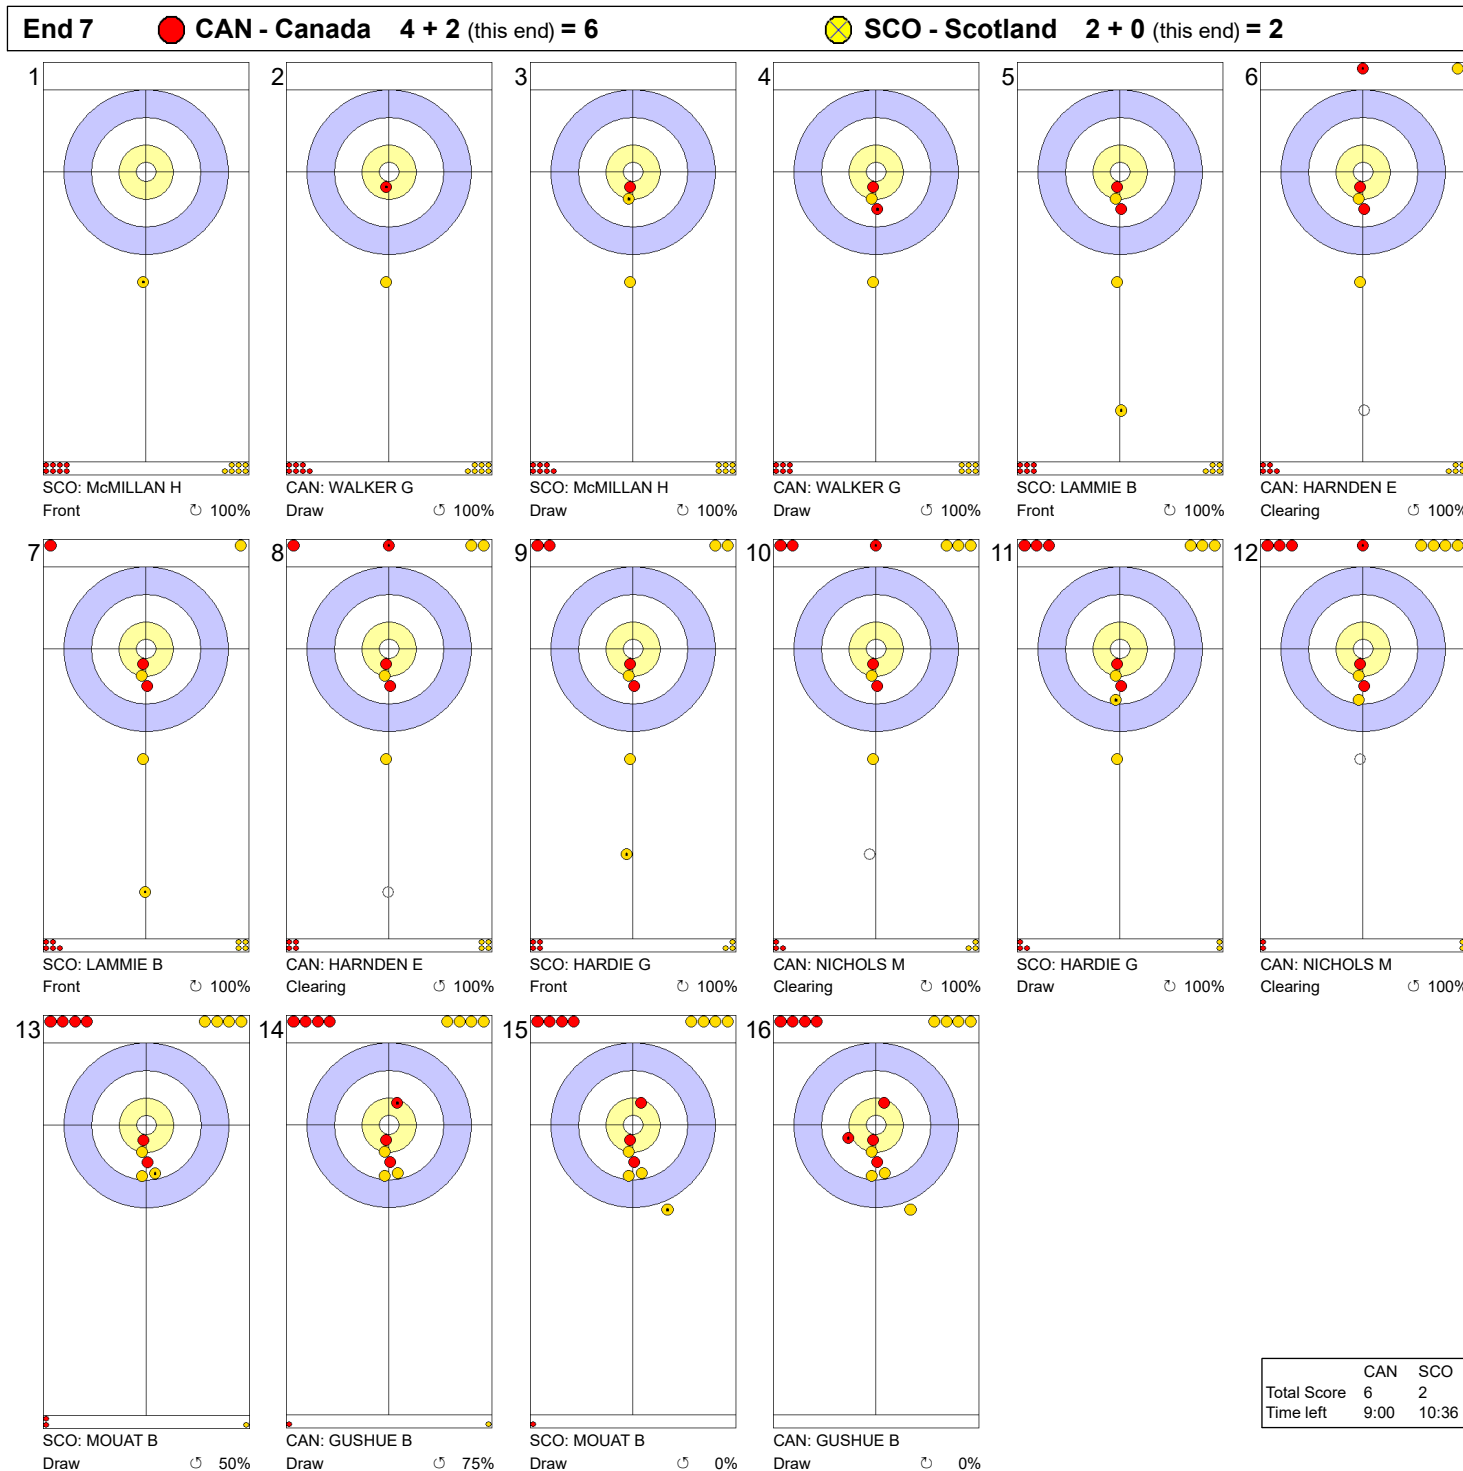

Game - Shot by Shot

Legend:
 ↻ Clockwise ↺ Counter-clockwise - Not considered

Game - Shot by Shot

Legend:
 Clockwise  Counter-clockwise - Not considered

Game - Shot by Shot

Legend:
 ↻ Clockwise ↺ Counter-clockwise - Not considered

Game - Shot by Shot

Legend:
 Clockwise  Counter-clockwise - Not considered

Game - Shot by Shot

Legend:
 Clockwise  Counter-clockwise - Not considered

Game - Shot by Shot

Legend:
 ↻ Clockwise ↺ Counter-clockwise - Not considered