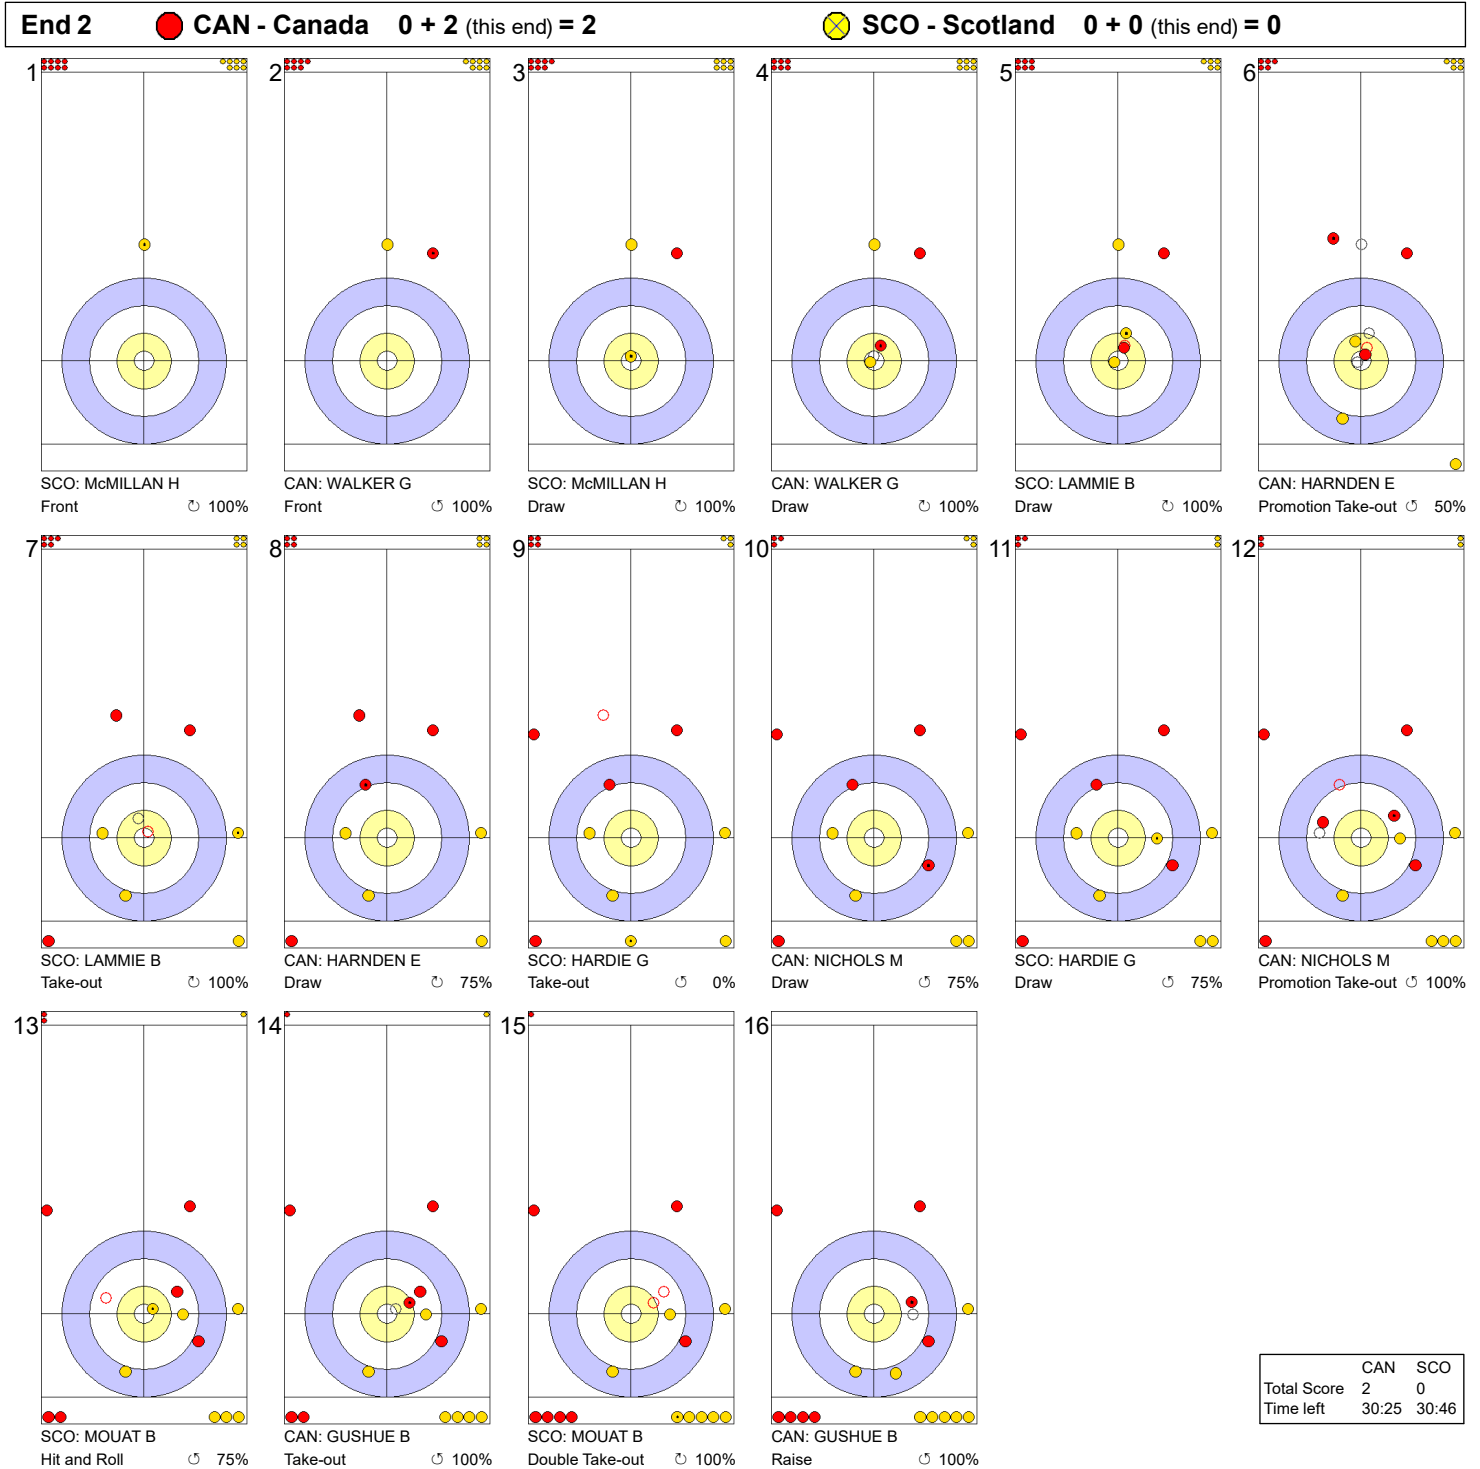

Game - Shot by Shot

Legend:
 ↻ Clockwise ↺ Counter-clockwise - Not considered

Game - Shot by Shot

Legend:
 Clockwise  Counter-clockwise - Not considered

Game - Shot by Shot

Legend:
 ↻ Clockwise ↺ Counter-clockwise - Not considered

Game - Shot by Shot

Legend:
 Clockwise  Counter-clockwise - Not considered

Game - Shot by Shot

Legend:
 Clockwise  Counter-clockwise - Not considered

Game - Shot by Shot

Legend:
 ↻ Clockwise ↺ Counter-clockwise - Not considered