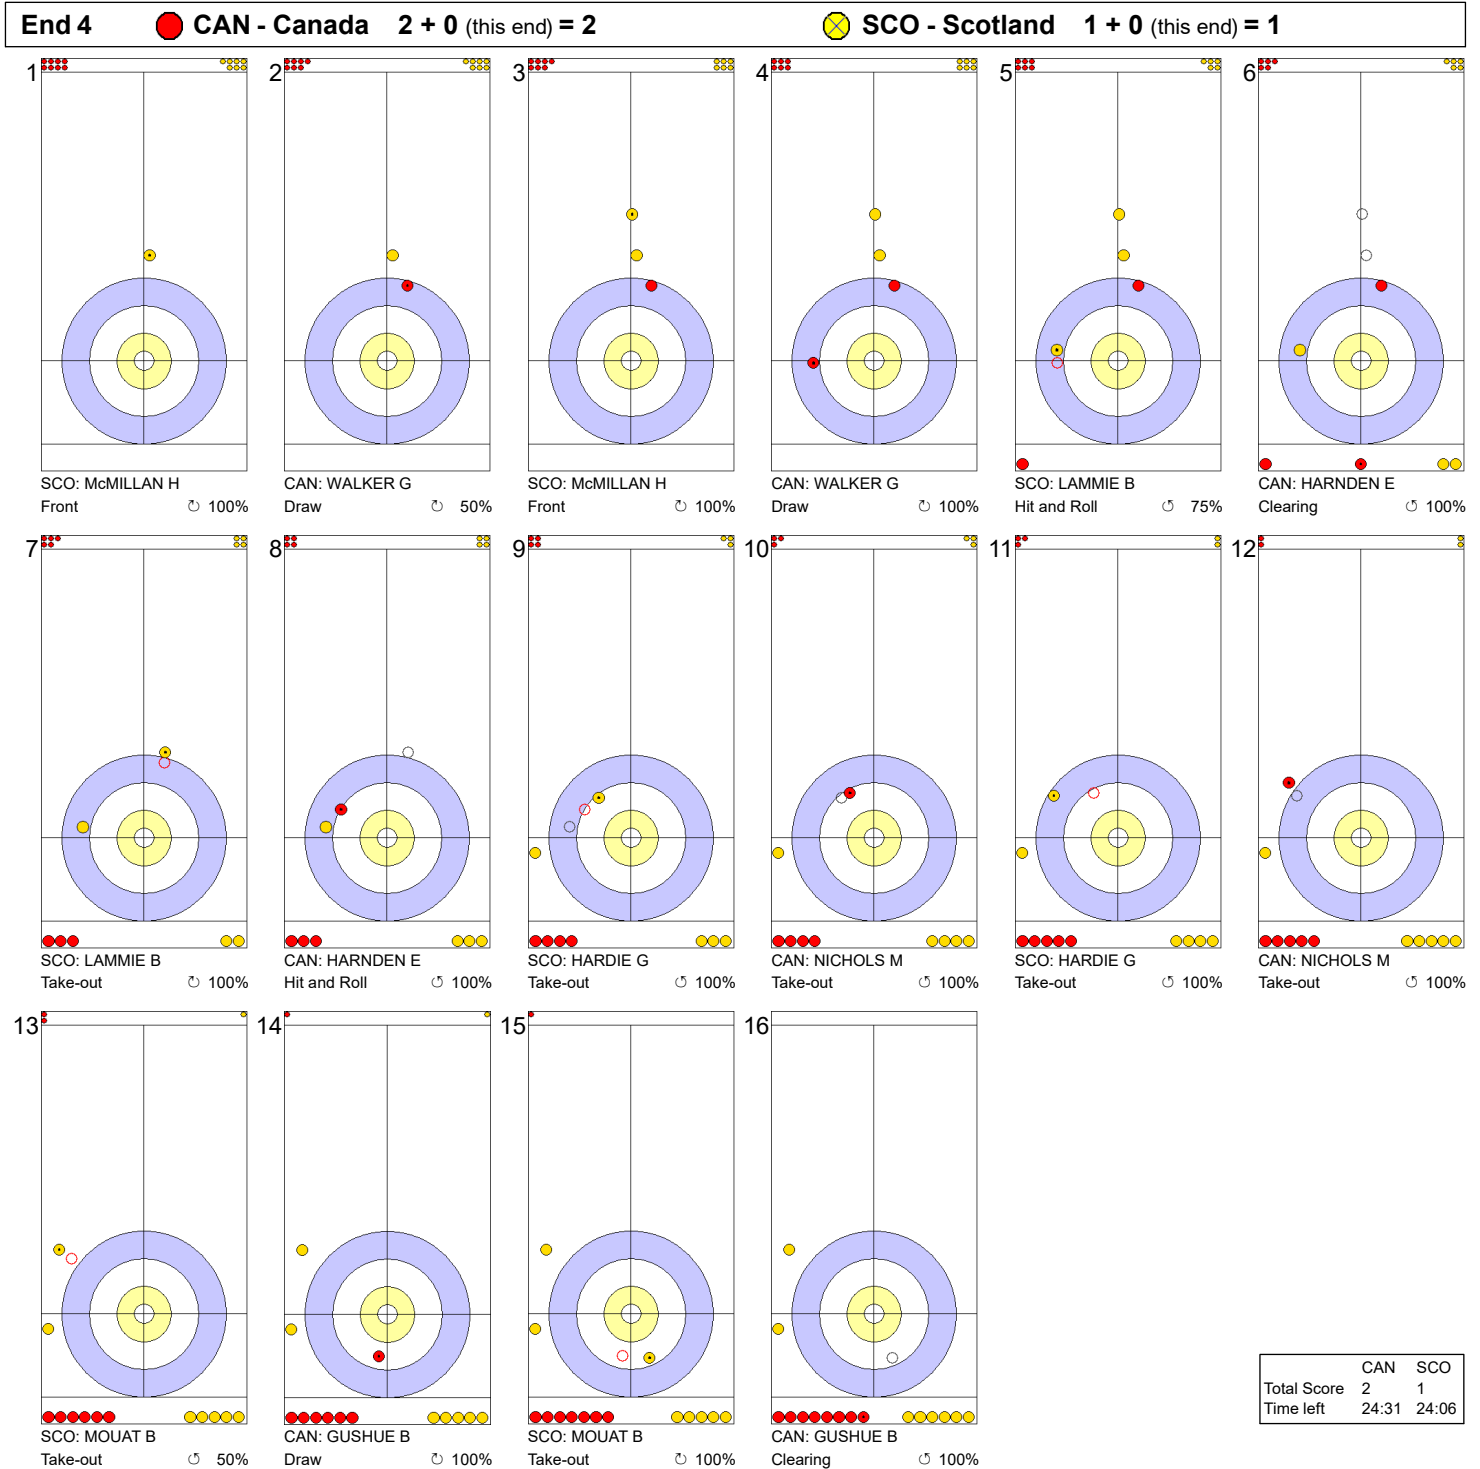

Game - Shot by Shot

Legend:
 ↻ Clockwise ↺ Counter-clockwise - Not considered

Game - Shot by Shot

Legend:
 Clockwise  Counter-clockwise - Not considered

Game - Shot by Shot

Legend:
 ↻ Clockwise ↺ Counter-clockwise - Not considered

Game - Shot by Shot

Legend:
 Clockwise  Counter-clockwise - Not considered

Game - Shot by Shot

Legend:
 Clockwise  Counter-clockwise - Not considered

Game - Shot by Shot

Legend:
 ↻ Clockwise ↺ Counter-clockwise - Not considered