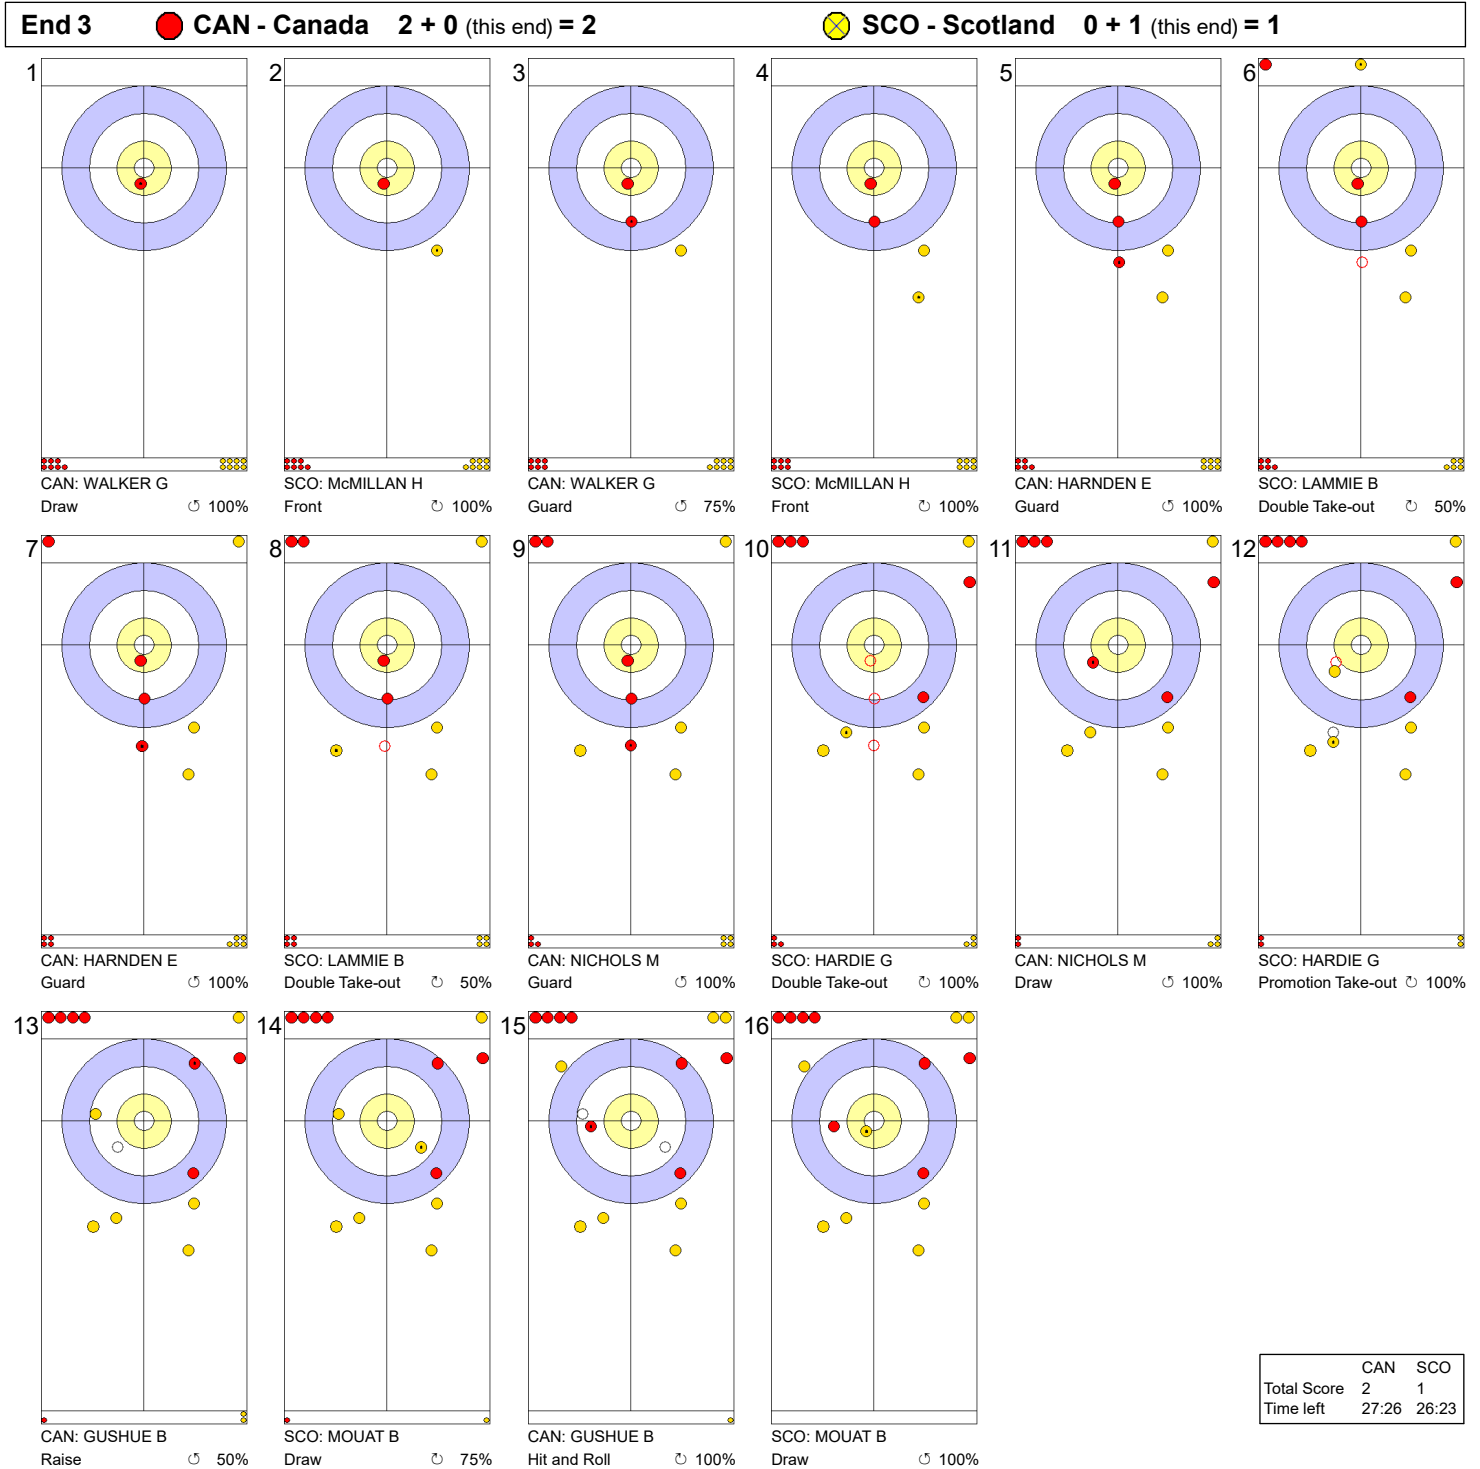

Game - Shot by Shot

Legend:
 ↻ Clockwise ↺ Counter-clockwise - Not considered

Game - Shot by Shot

Legend:
 Clockwise  Counter-clockwise - Not considered

Game - Shot by Shot

Legend:
 ↻ Clockwise ↺ Counter-clockwise - Not considered

Game - Shot by Shot

Legend:
 Clockwise  Counter-clockwise - Not considered

Game - Shot by Shot

Legend:
 Clockwise  Counter-clockwise - Not considered

Game - Shot by Shot

Legend:
 ↻ Clockwise ↺ Counter-clockwise - Not considered