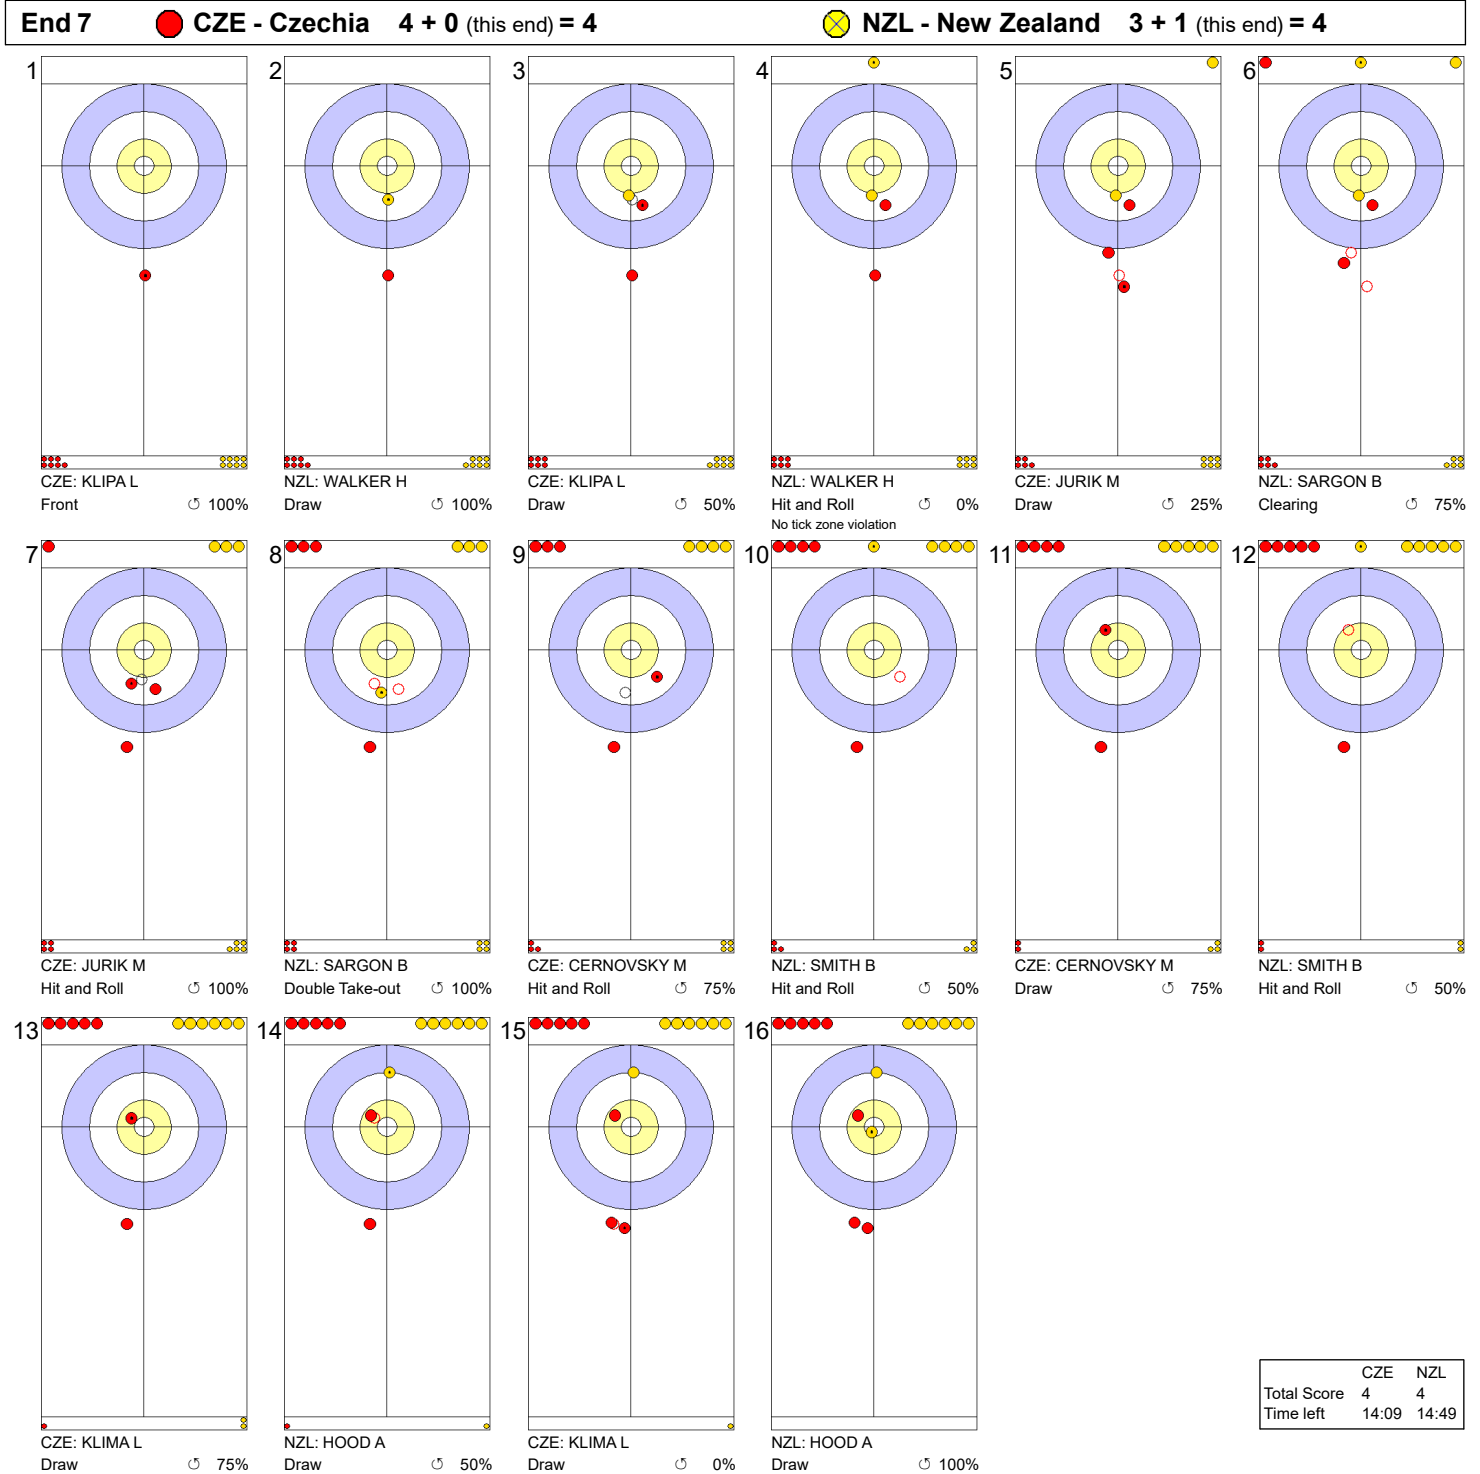

Game - Shot by Shot

Legend:
 ↻ Clockwise ↺ Counter-clockwise - Not considered

Game - Shot by Shot

Legend:
 ↻ Clockwise ↺ Counter-clockwise - Not considered

Game - Shot by Shot

Legend:
 ↻ Clockwise ↺ Counter-clockwise - Not considered

Game - Shot by Shot

Legend:
 ↻ Clockwise ↺ Counter-clockwise - Not considered

Game - Shot by Shot

Legend:
 ↻ Clockwise ↺ Counter-clockwise - Not considered

Game - Shot by Shot

Legend:
 ⤵ Clockwise ⤴ Counter-clockwise - Not considered

Game - Shot by Shot

Legend:
 ↻ Clockwise ↺ Counter-clockwise - Not considered
 X Unfinished end due to concession