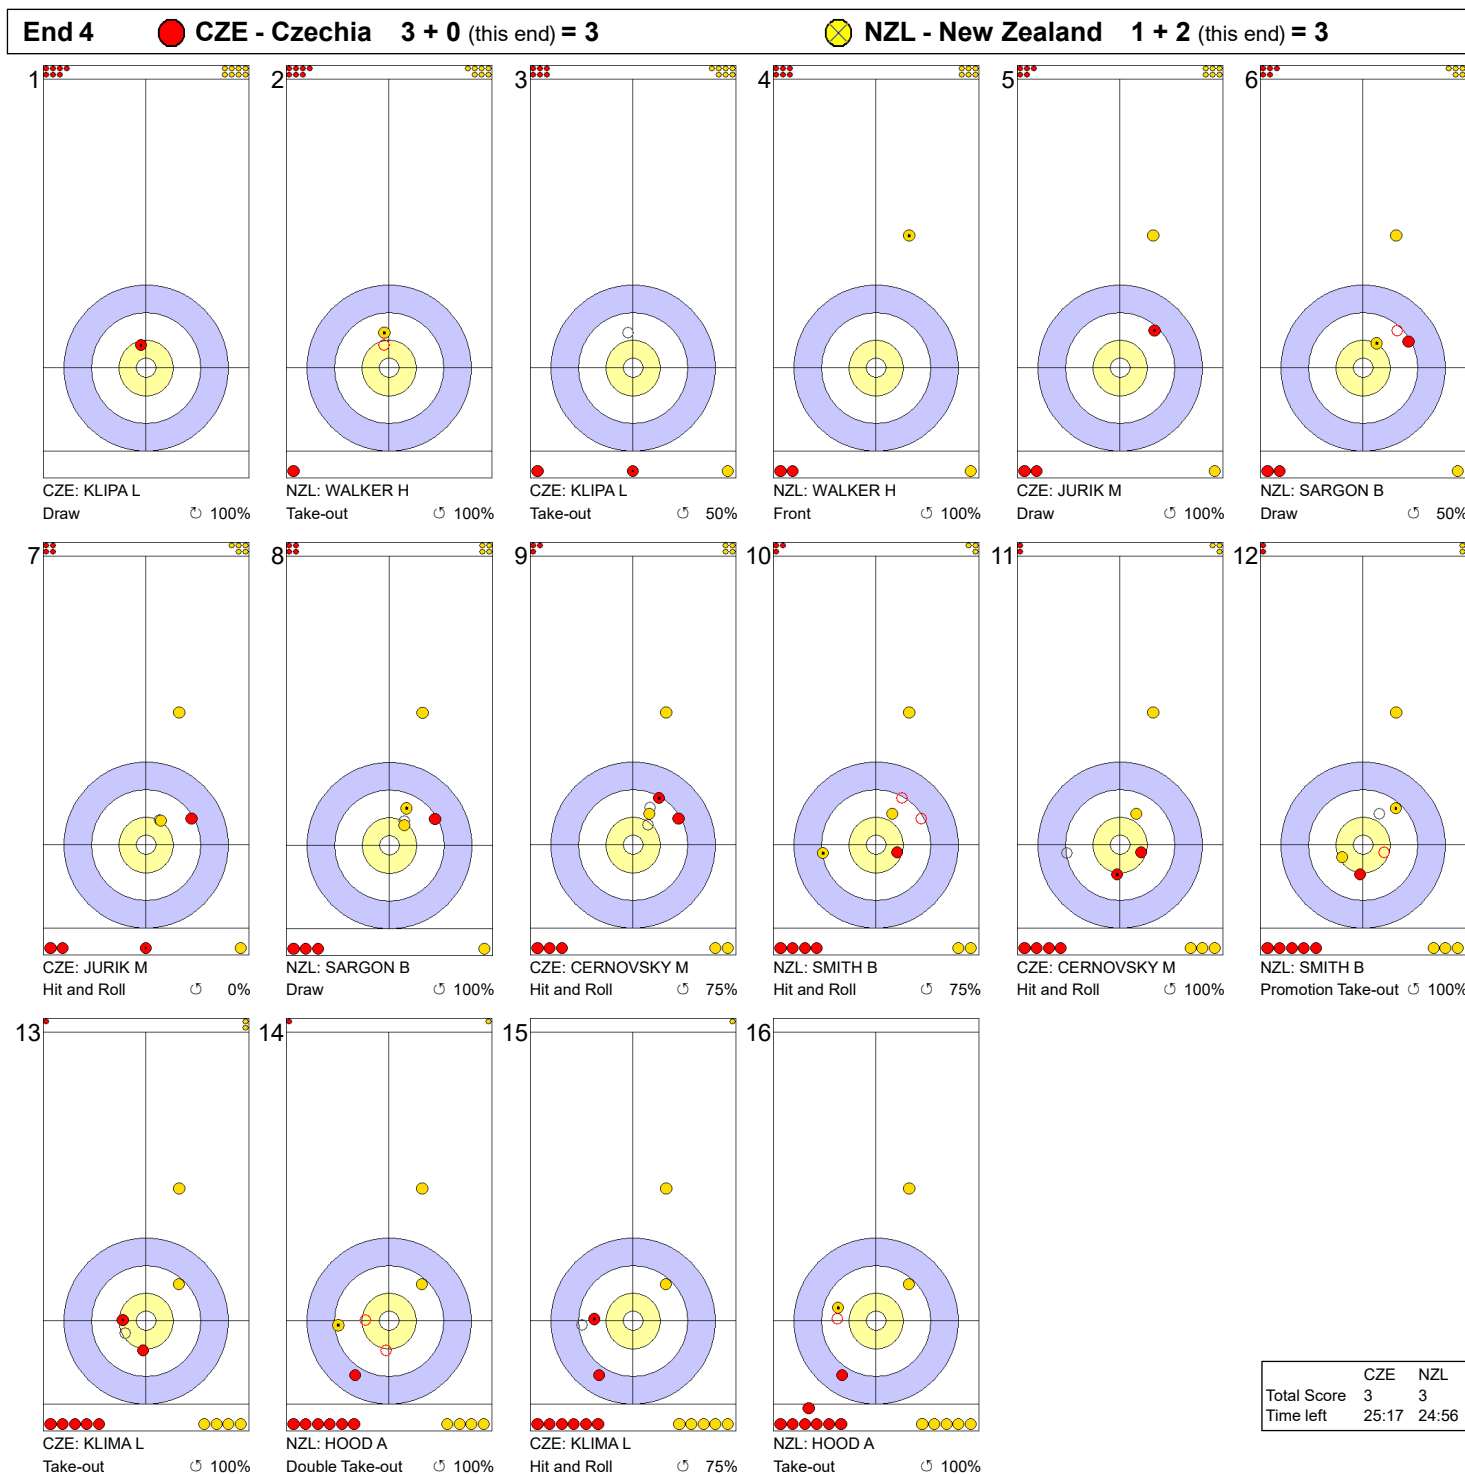

Game - Shot by Shot

Legend:
 ↻ Clockwise ↺ Counter-clockwise - Not considered

Game - Shot by Shot

Legend:
 ↻ Clockwise ↺ Counter-clockwise - Not considered

Game - Shot by Shot

Legend:
 ↻ Clockwise ↺ Counter-clockwise - Not considered

Game - Shot by Shot

Legend:
 ↻ Clockwise ↺ Counter-clockwise - Not considered

Game - Shot by Shot

Legend:
 ↻ Clockwise ↺ Counter-clockwise - Not considered

Game - Shot by Shot

Legend:
 ⤵ Clockwise ⤴ Counter-clockwise - Not considered

Game - Shot by Shot

Legend:
 ↻ Clockwise ↺ Counter-clockwise - Not considered
 X Unfinished end due to concession