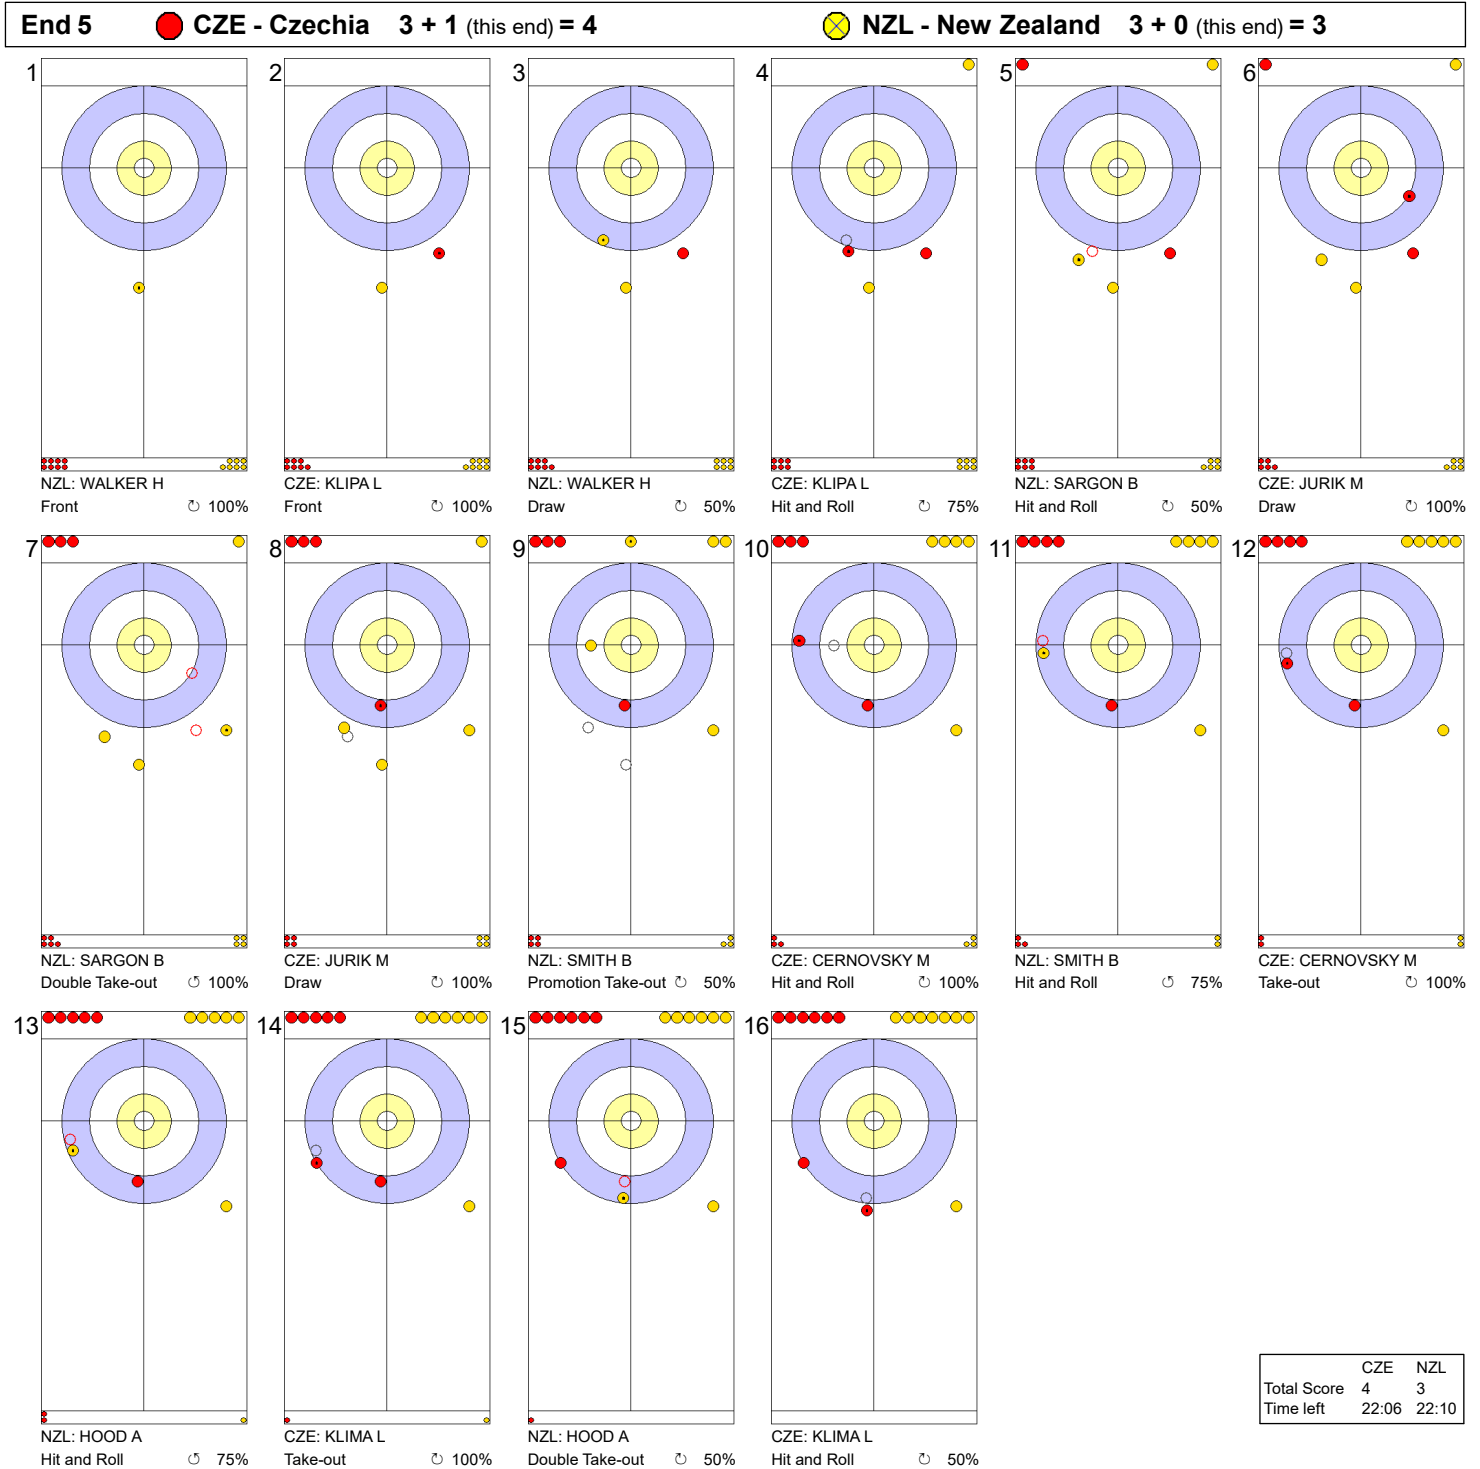

Game - Shot by Shot

Legend:
 ↻ Clockwise ↺ Counter-clockwise - Not considered

Game - Shot by Shot

Legend:
 ↻ Clockwise ↺ Counter-clockwise - Not considered

Game - Shot by Shot

Legend:
 ↻ Clockwise ↺ Counter-clockwise - Not considered

Game - Shot by Shot

Legend:
 ↻ Clockwise ↺ Counter-clockwise - Not considered

Game - Shot by Shot

Legend:
 ↻ Clockwise ↺ Counter-clockwise - Not considered

Game - Shot by Shot

Legend:
 ⤵ Clockwise ⤴ Counter-clockwise - Not considered

Game - Shot by Shot

Legend:
 ↻ Clockwise ↺ Counter-clockwise - Not considered
 X Unfinished end due to concession