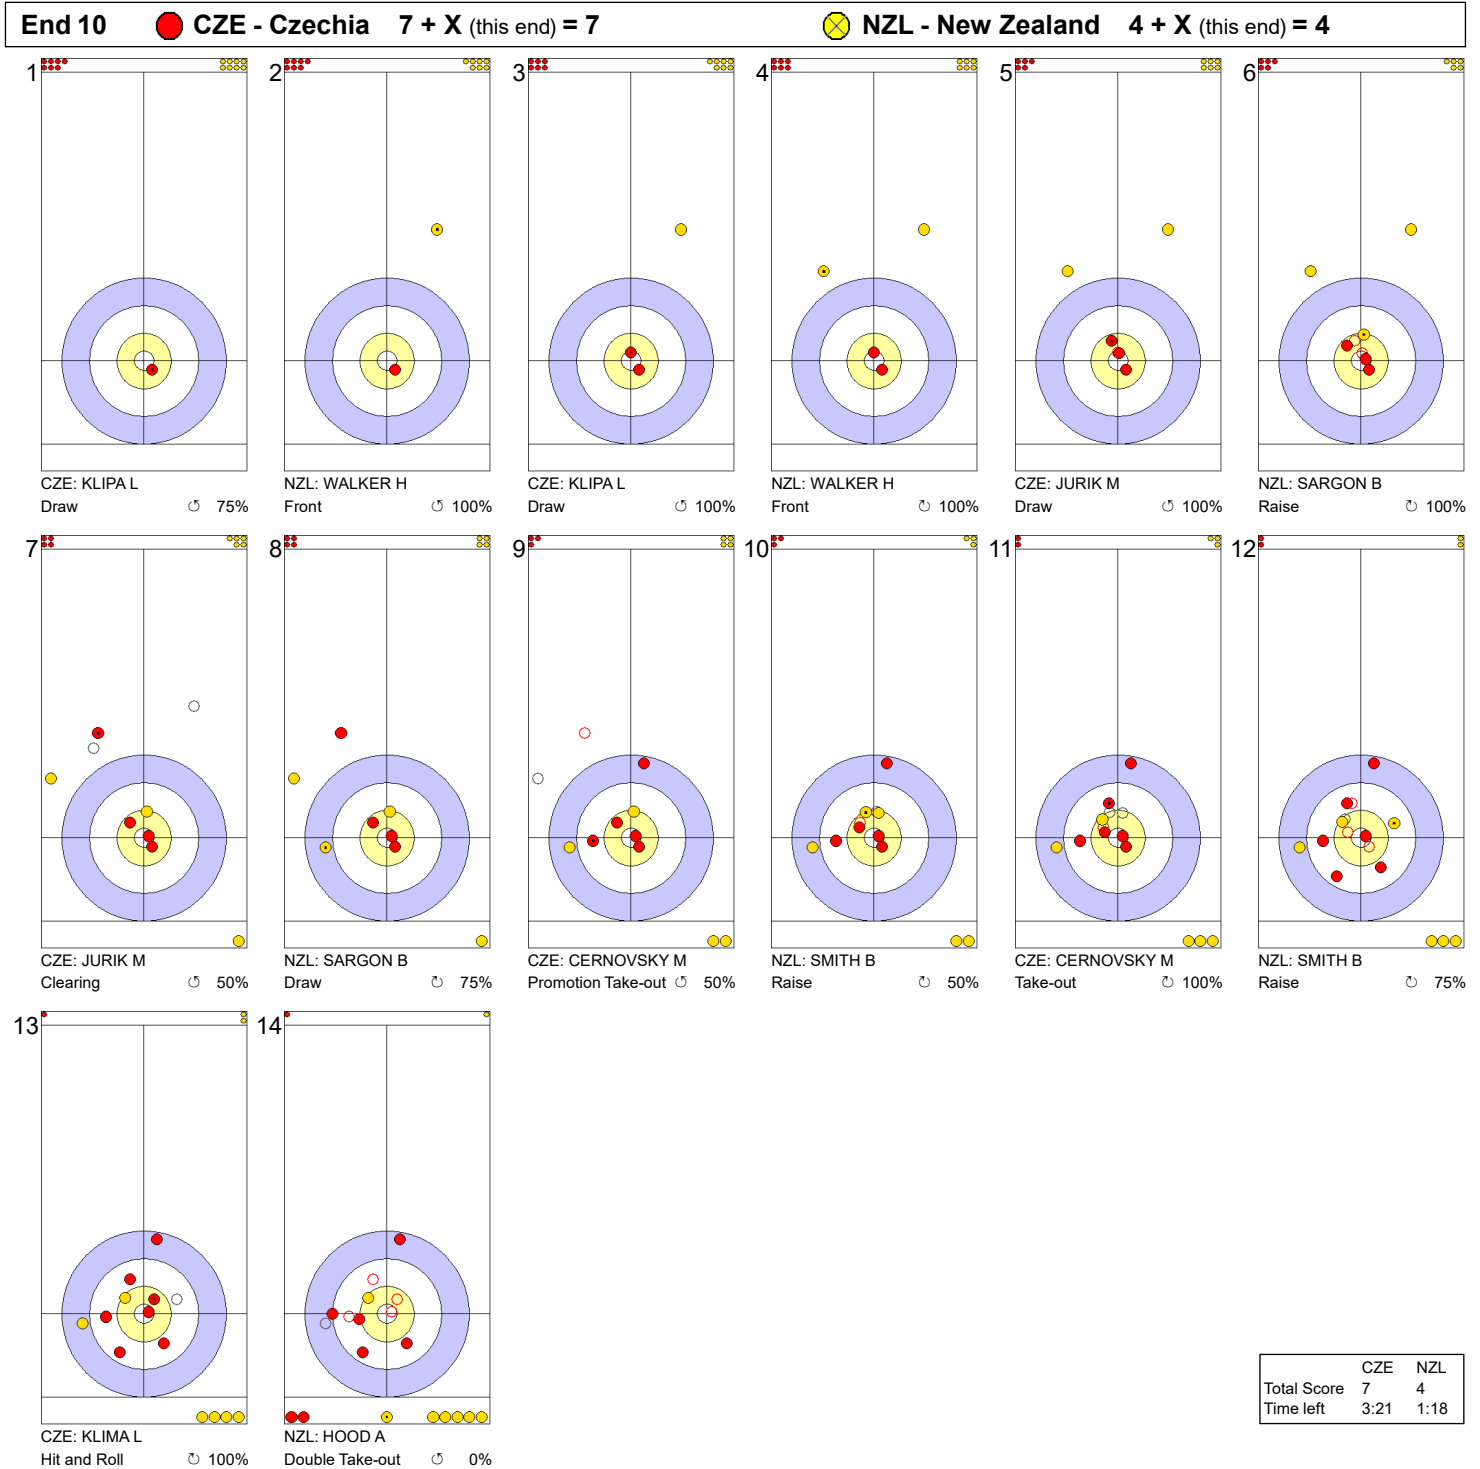

Game - Shot by Shot

Legend:
 ↻ Clockwise ↺ Counter-clockwise - Not considered

Game - Shot by Shot

Legend:
 ↻ Clockwise ↺ Counter-clockwise - Not considered

Game - Shot by Shot

Legend:
 ↻ Clockwise ↺ Counter-clockwise - Not considered

Game - Shot by Shot

Legend:
 ↻ Clockwise ↺ Counter-clockwise - Not considered

Game - Shot by Shot

Legend:
 ↻ Clockwise ↺ Counter-clockwise - Not considered

Game - Shot by Shot

Legend:
 ⤵ Clockwise ⤴ Counter-clockwise - Not considered

Game - Shot by Shot

Legend:
 ↻ Clockwise ↺ Counter-clockwise - Not considered
 X Unfinished end due to concession