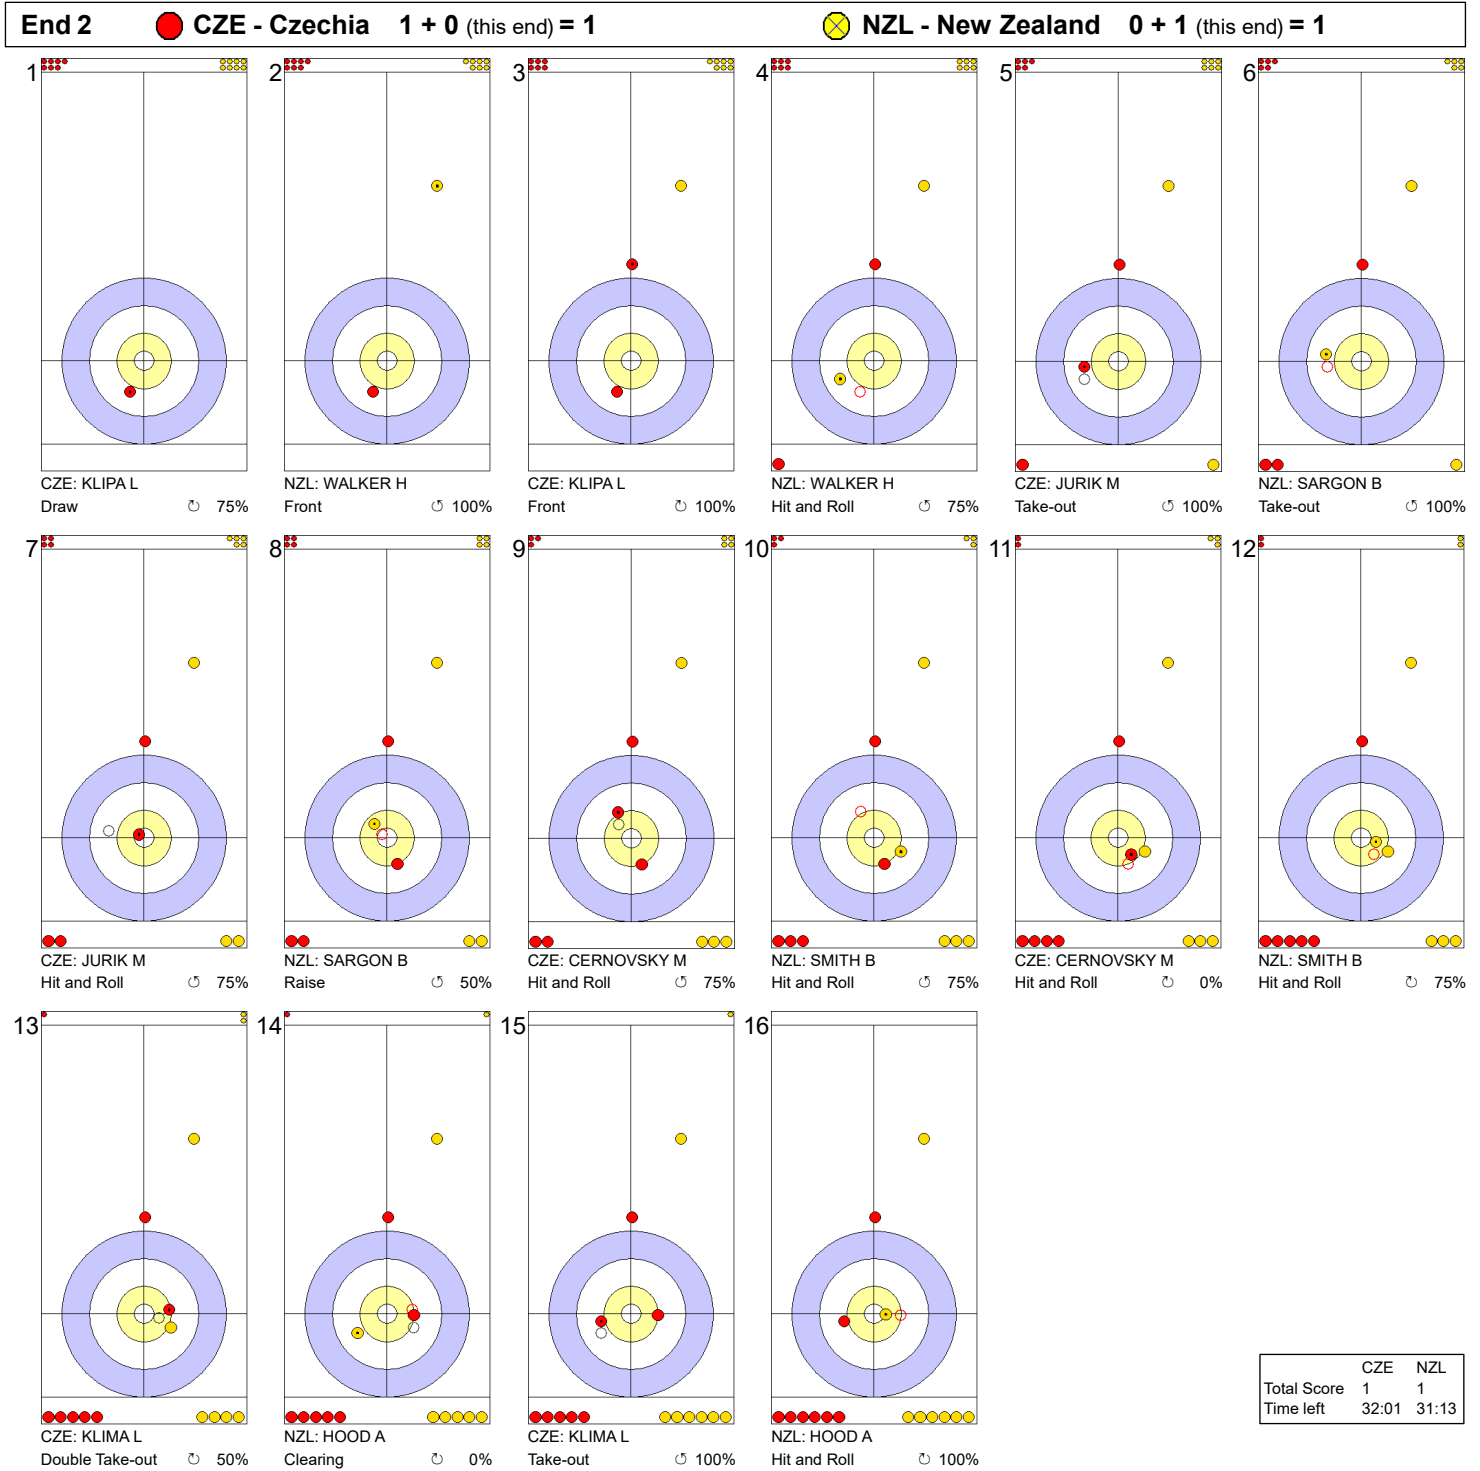

Game - Shot by Shot

Legend:
 ↻ Clockwise ↺ Counter-clockwise - Not considered

Game - Shot by Shot

Legend:
 ↻ Clockwise ↺ Counter-clockwise - Not considered

Game - Shot by Shot

Legend:
 ↻ Clockwise ↺ Counter-clockwise - Not considered

Game - Shot by Shot

Legend:
 ↻ Clockwise ↺ Counter-clockwise - Not considered

Game - Shot by Shot

Legend:
 ↻ Clockwise ↺ Counter-clockwise - Not considered

Game - Shot by Shot

Legend:
 ⤵ Clockwise ⤴ Counter-clockwise - Not considered

Game - Shot by Shot

Legend:
 ↻ Clockwise ↺ Counter-clockwise - Not considered
 X Unfinished end due to concession