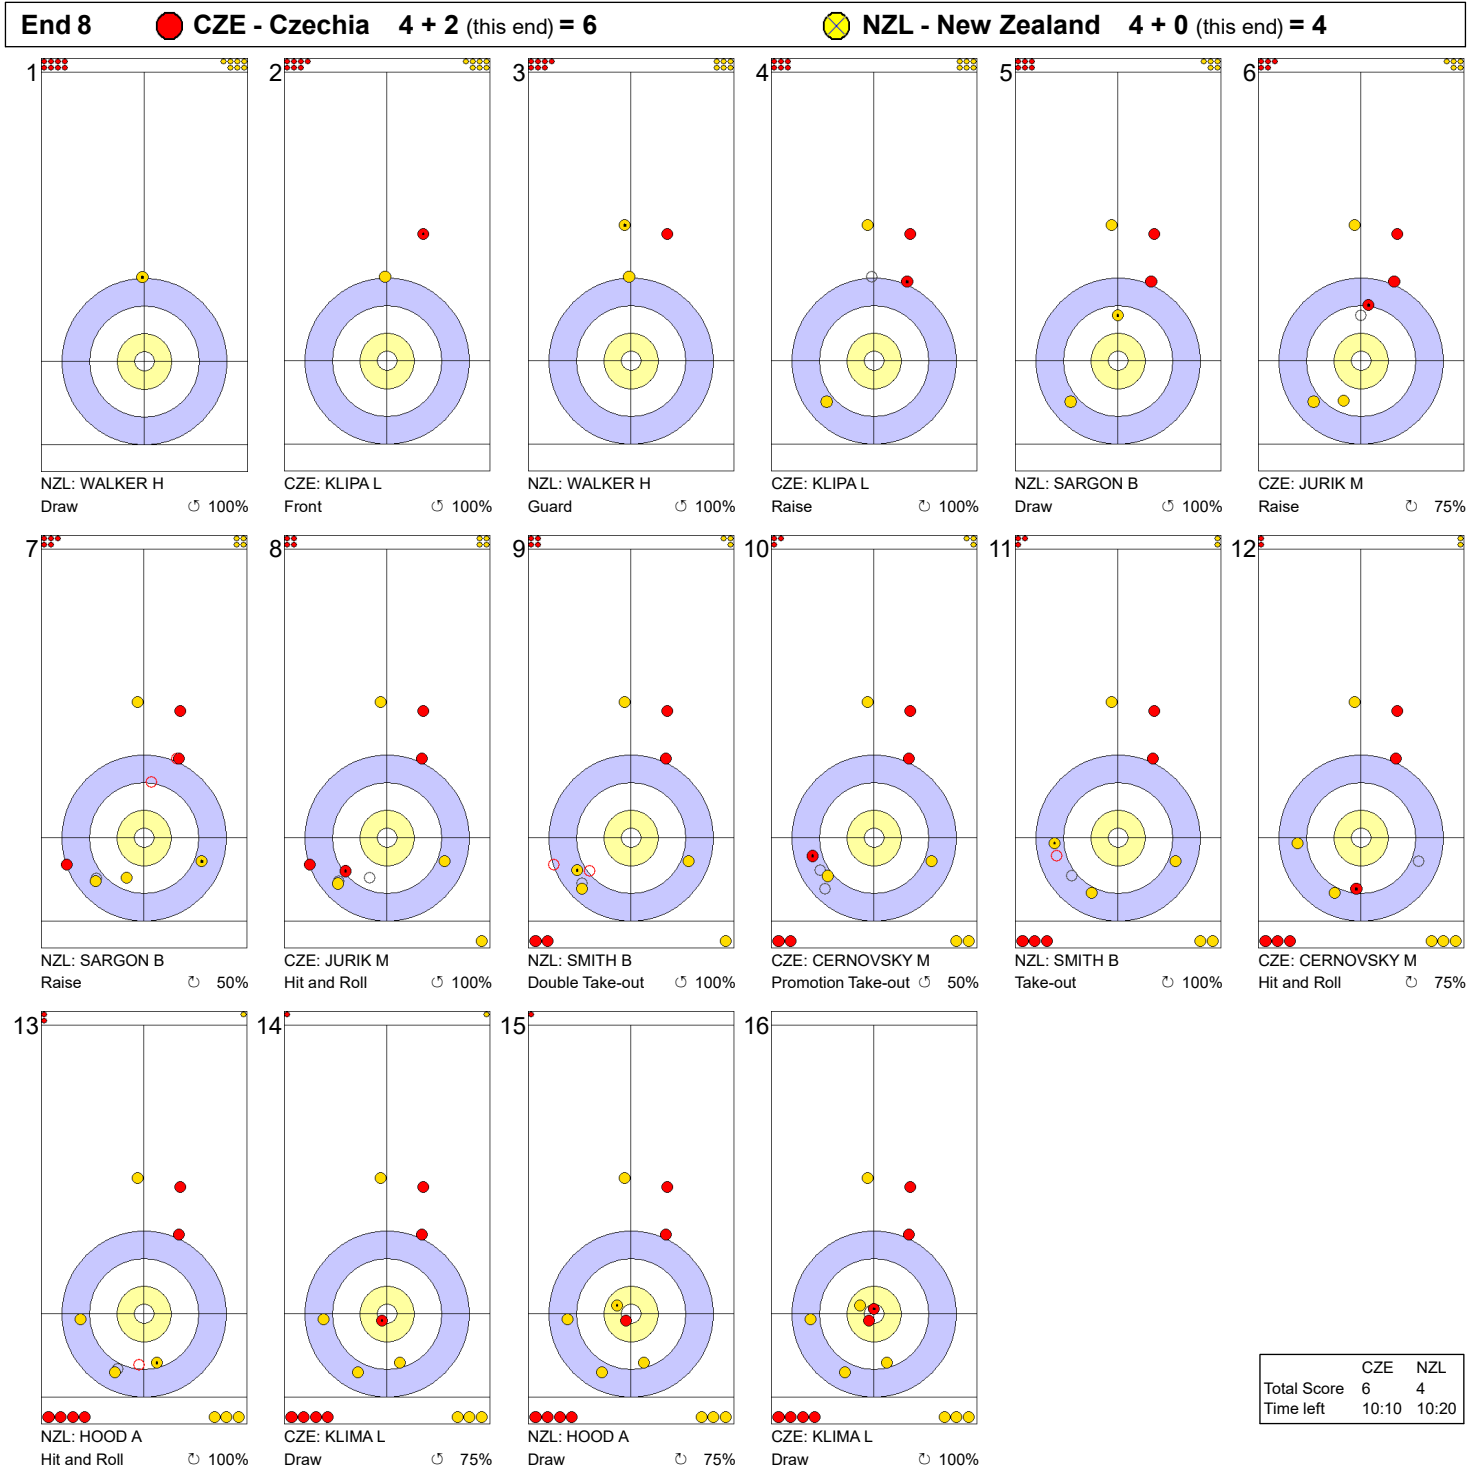

Game - Shot by Shot

Legend:
 ↻ Clockwise ↺ Counter-clockwise - Not considered

Game - Shot by Shot

Legend:
 ↻ Clockwise ↺ Counter-clockwise - Not considered

Game - Shot by Shot

Legend:
 ↻ Clockwise ↺ Counter-clockwise - Not considered

Game - Shot by Shot

Legend:
 ↻ Clockwise ↺ Counter-clockwise - Not considered

Game - Shot by Shot

Legend:
 ↻ Clockwise ↺ Counter-clockwise - Not considered

Game - Shot by Shot

Legend:
 ⤵ Clockwise ⤴ Counter-clockwise - Not considered

Game - Shot by Shot

Legend:
 ↻ Clockwise ↺ Counter-clockwise - Not considered
 X Unfinished end due to concession