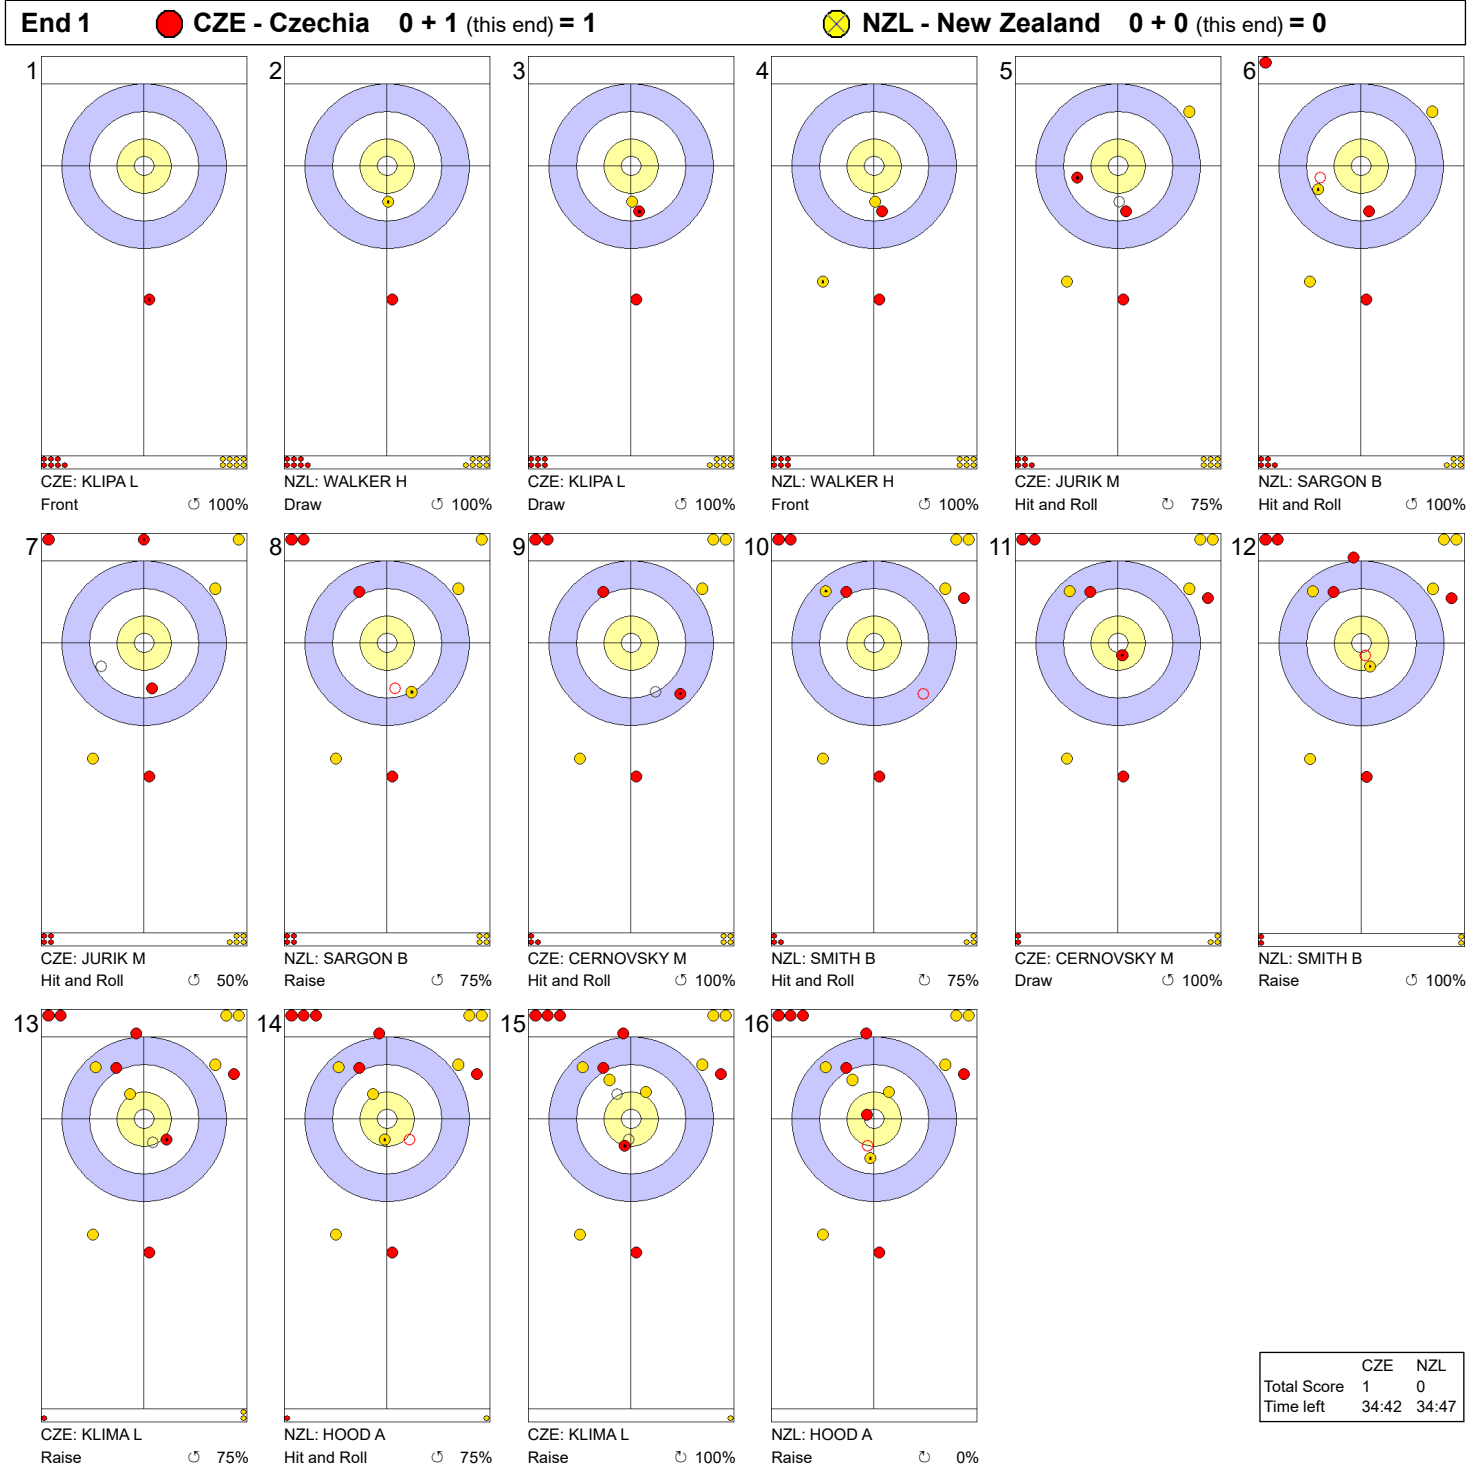

Game - Shot by Shot

Legend:
 ↻ Clockwise ↺ Counter-clockwise - Not considered

Game - Shot by Shot

Legend:
 ↻ Clockwise ↺ Counter-clockwise - Not considered

Game - Shot by Shot

Legend:
 ↻ Clockwise ↺ Counter-clockwise - Not considered

Game - Shot by Shot

Legend:
 ↻ Clockwise ↺ Counter-clockwise - Not considered

Game - Shot by Shot

Legend:
 ↻ Clockwise ↺ Counter-clockwise - Not considered

Game - Shot by Shot

Legend:
 ⤵ Clockwise ⤴ Counter-clockwise - Not considered

Game - Shot by Shot

Legend:
 ↻ Clockwise ↺ Counter-clockwise - Not considered
 X Unfinished end due to concession