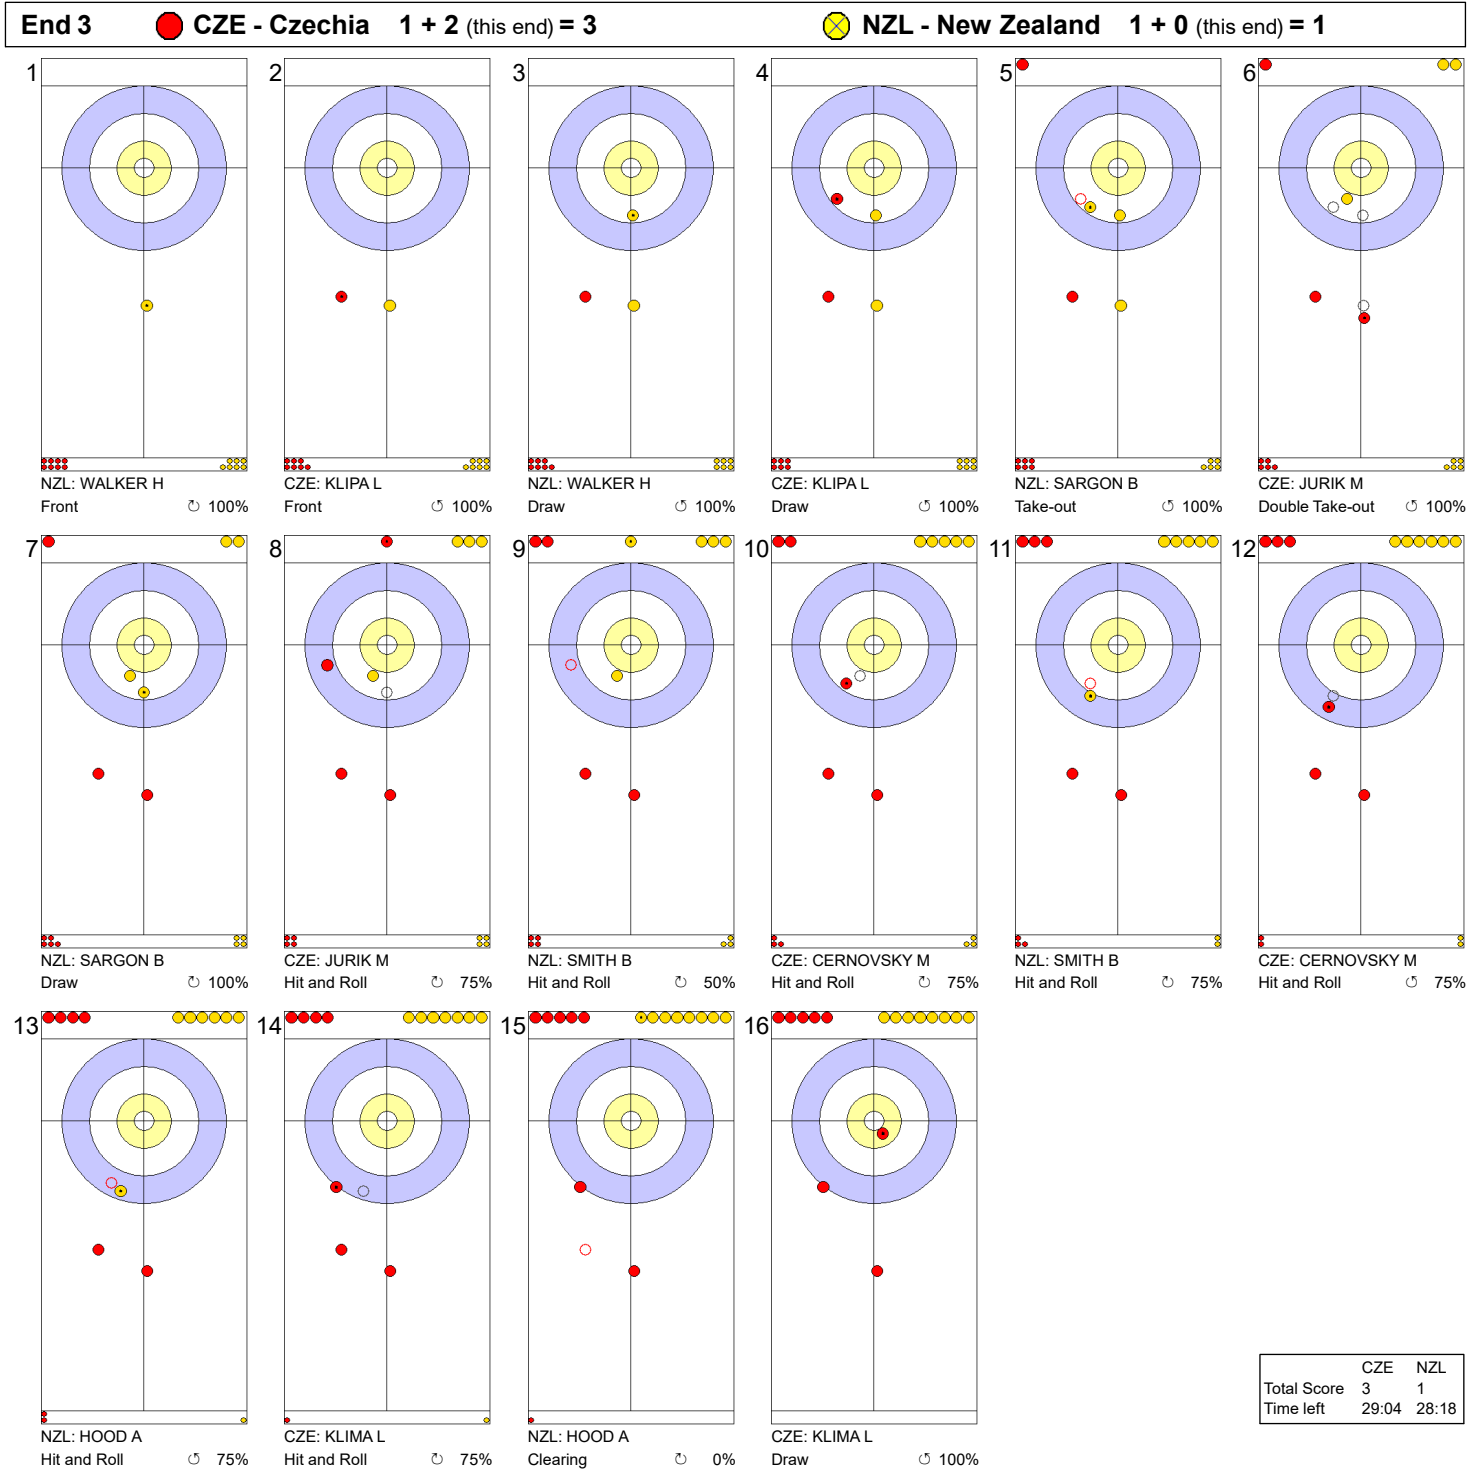

Game - Shot by Shot

Legend:
 ↻ Clockwise ↺ Counter-clockwise - Not considered

Game - Shot by Shot

Legend:
 ↻ Clockwise ↺ Counter-clockwise - Not considered

Game - Shot by Shot

Legend:
 ↻ Clockwise ↺ Counter-clockwise - Not considered

Game - Shot by Shot

Legend:
 ↻ Clockwise ↺ Counter-clockwise - Not considered

Game - Shot by Shot

Legend:
 ↻ Clockwise ↺ Counter-clockwise - Not considered

Game - Shot by Shot

Legend:
 ⤵ Clockwise ⤴ Counter-clockwise - Not considered

Game - Shot by Shot

Legend:
 ↻ Clockwise ↺ Counter-clockwise - Not considered
 X Unfinished end due to concession