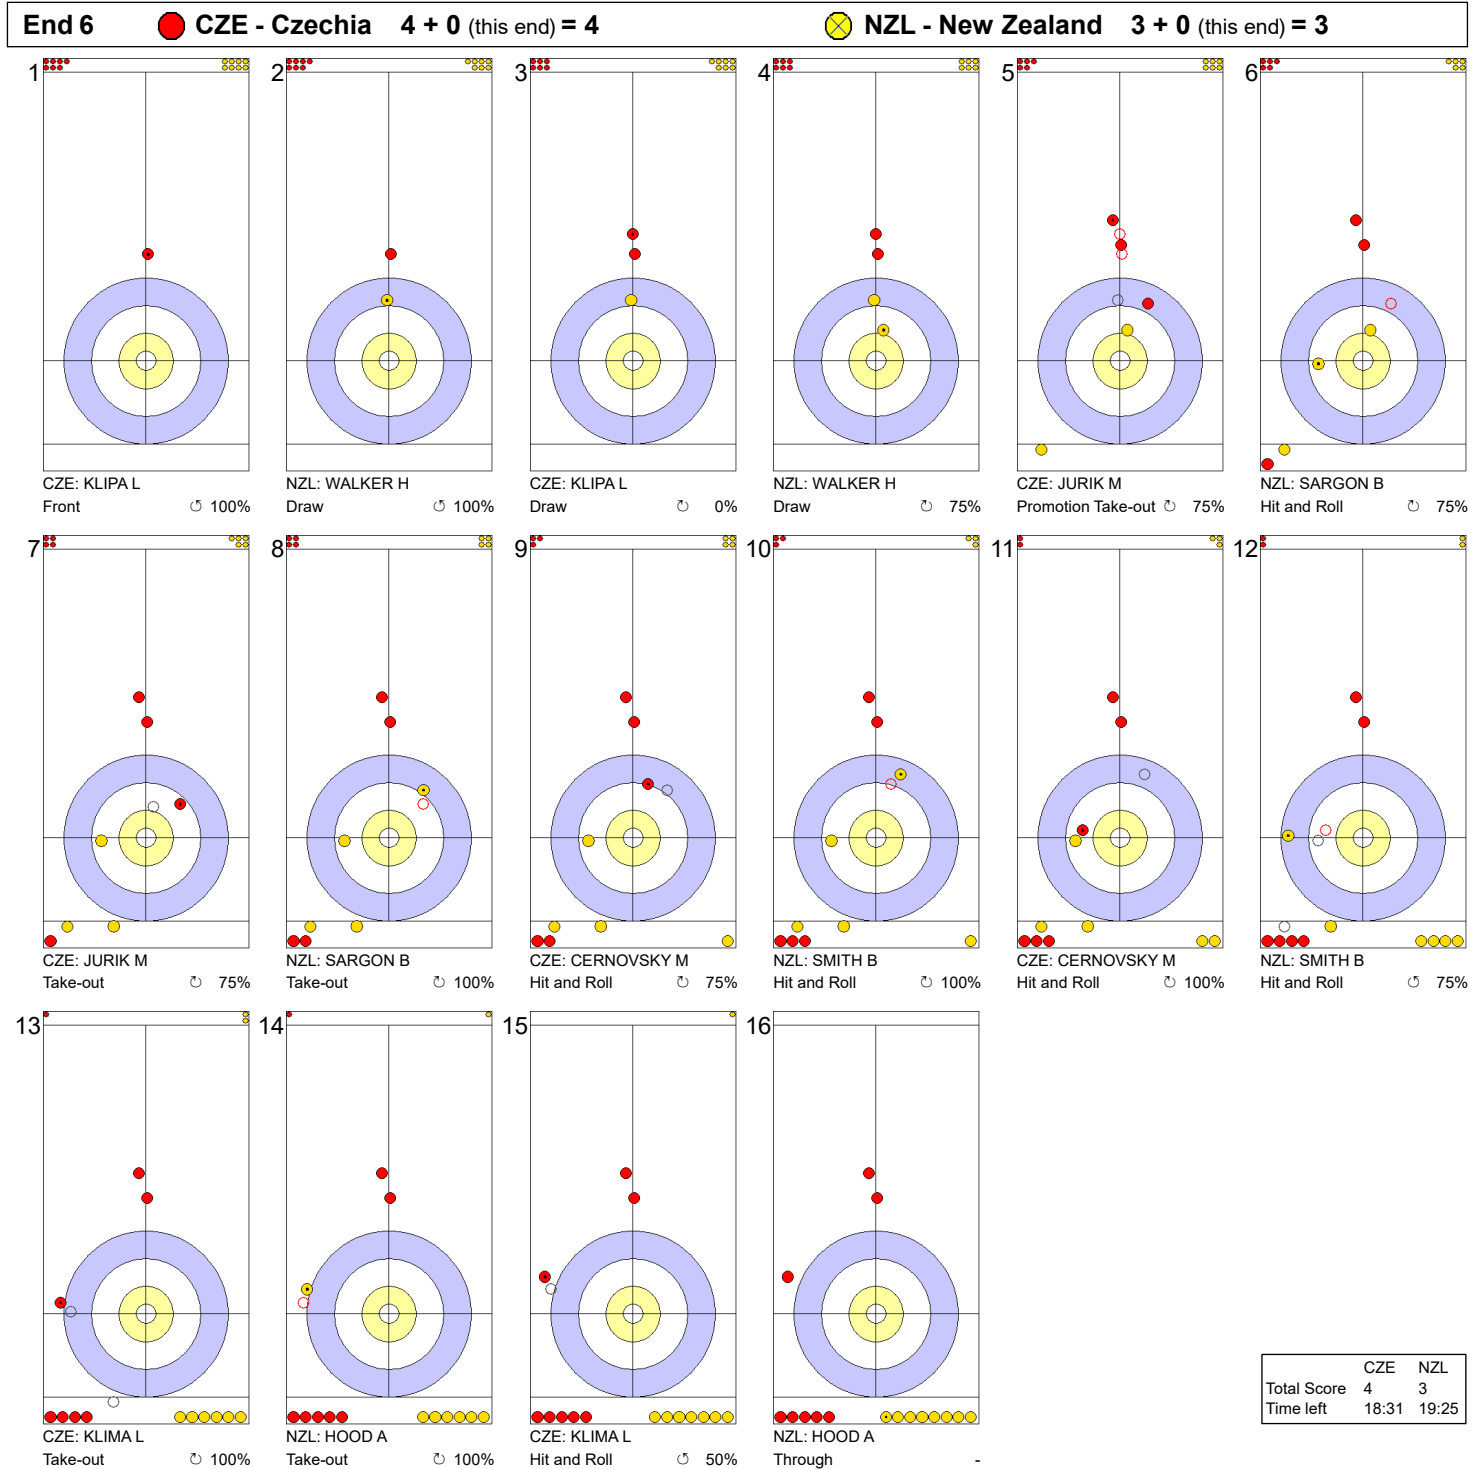

Game - Shot by Shot

Legend:
 ↻ Clockwise ↺ Counter-clockwise - Not considered

Game - Shot by Shot

Legend:
 ↻ Clockwise ↺ Counter-clockwise - Not considered

Game - Shot by Shot

Legend:
 ↻ Clockwise ↺ Counter-clockwise - Not considered

Game - Shot by Shot

Legend:
 ↻ Clockwise ↺ Counter-clockwise - Not considered

Game - Shot by Shot

Legend:
 ↻ Clockwise ↺ Counter-clockwise - Not considered

Game - Shot by Shot

Legend:
 ⤵ Clockwise ⤴ Counter-clockwise - Not considered

Game - Shot by Shot

Legend:
 ↻ Clockwise ↺ Counter-clockwise - Not considered
 X Unfinished end due to concession