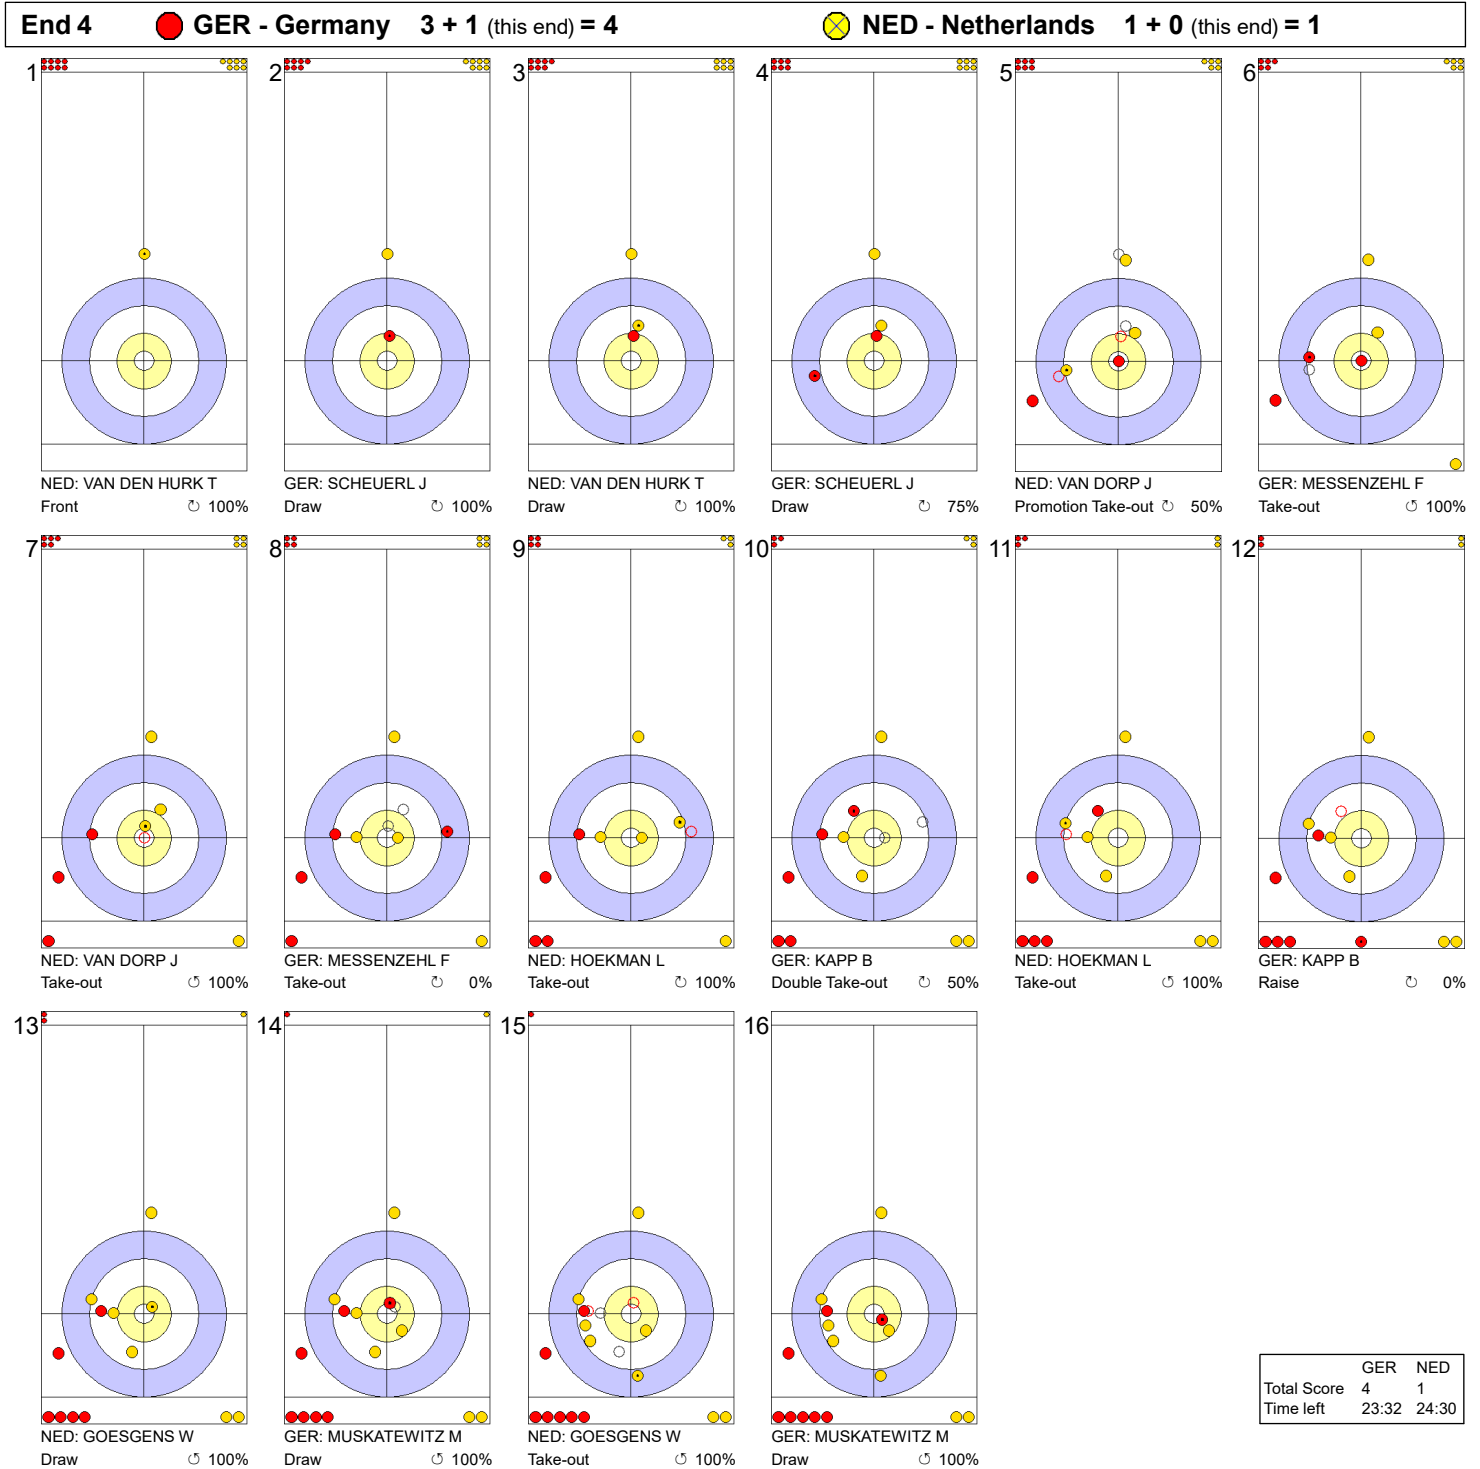

Game - Shot by Shot

**Legend:**  
 ↻ Clockwise      ↺ Counter-clockwise      - Not considered

Game - Shot by Shot

**Legend:**  
 Clockwise     
  Counter-clockwise     
 - Not considered

Game - Shot by Shot

**Legend:**  
 ⤵ Clockwise      ⤴ Counter-clockwise      - Not considered

Game - Shot by Shot

**Legend:**  
 ↻ Clockwise      ↺ Counter-clockwise      - Not considered

Game - Shot by Shot

**Legend:**  
 ↻ Clockwise      ↺ Counter-clockwise      - Not considered

Game - Shot by Shot

**Legend:**  
 ↻ Clockwise      ↺ Counter-clockwise      - Not considered

Game - Shot by Shot

**Legend:**  
 ↻ Clockwise      ↺ Counter-clockwise      - Not considered

Game - Shot by Shot

**Legend:**  
 ↻ Clockwise      ↺ Counter-clockwise      - Not considered

Game - Shot by Shot

Legend:

↻ Clockwise      ↺ Counter-clockwise      - Not considered