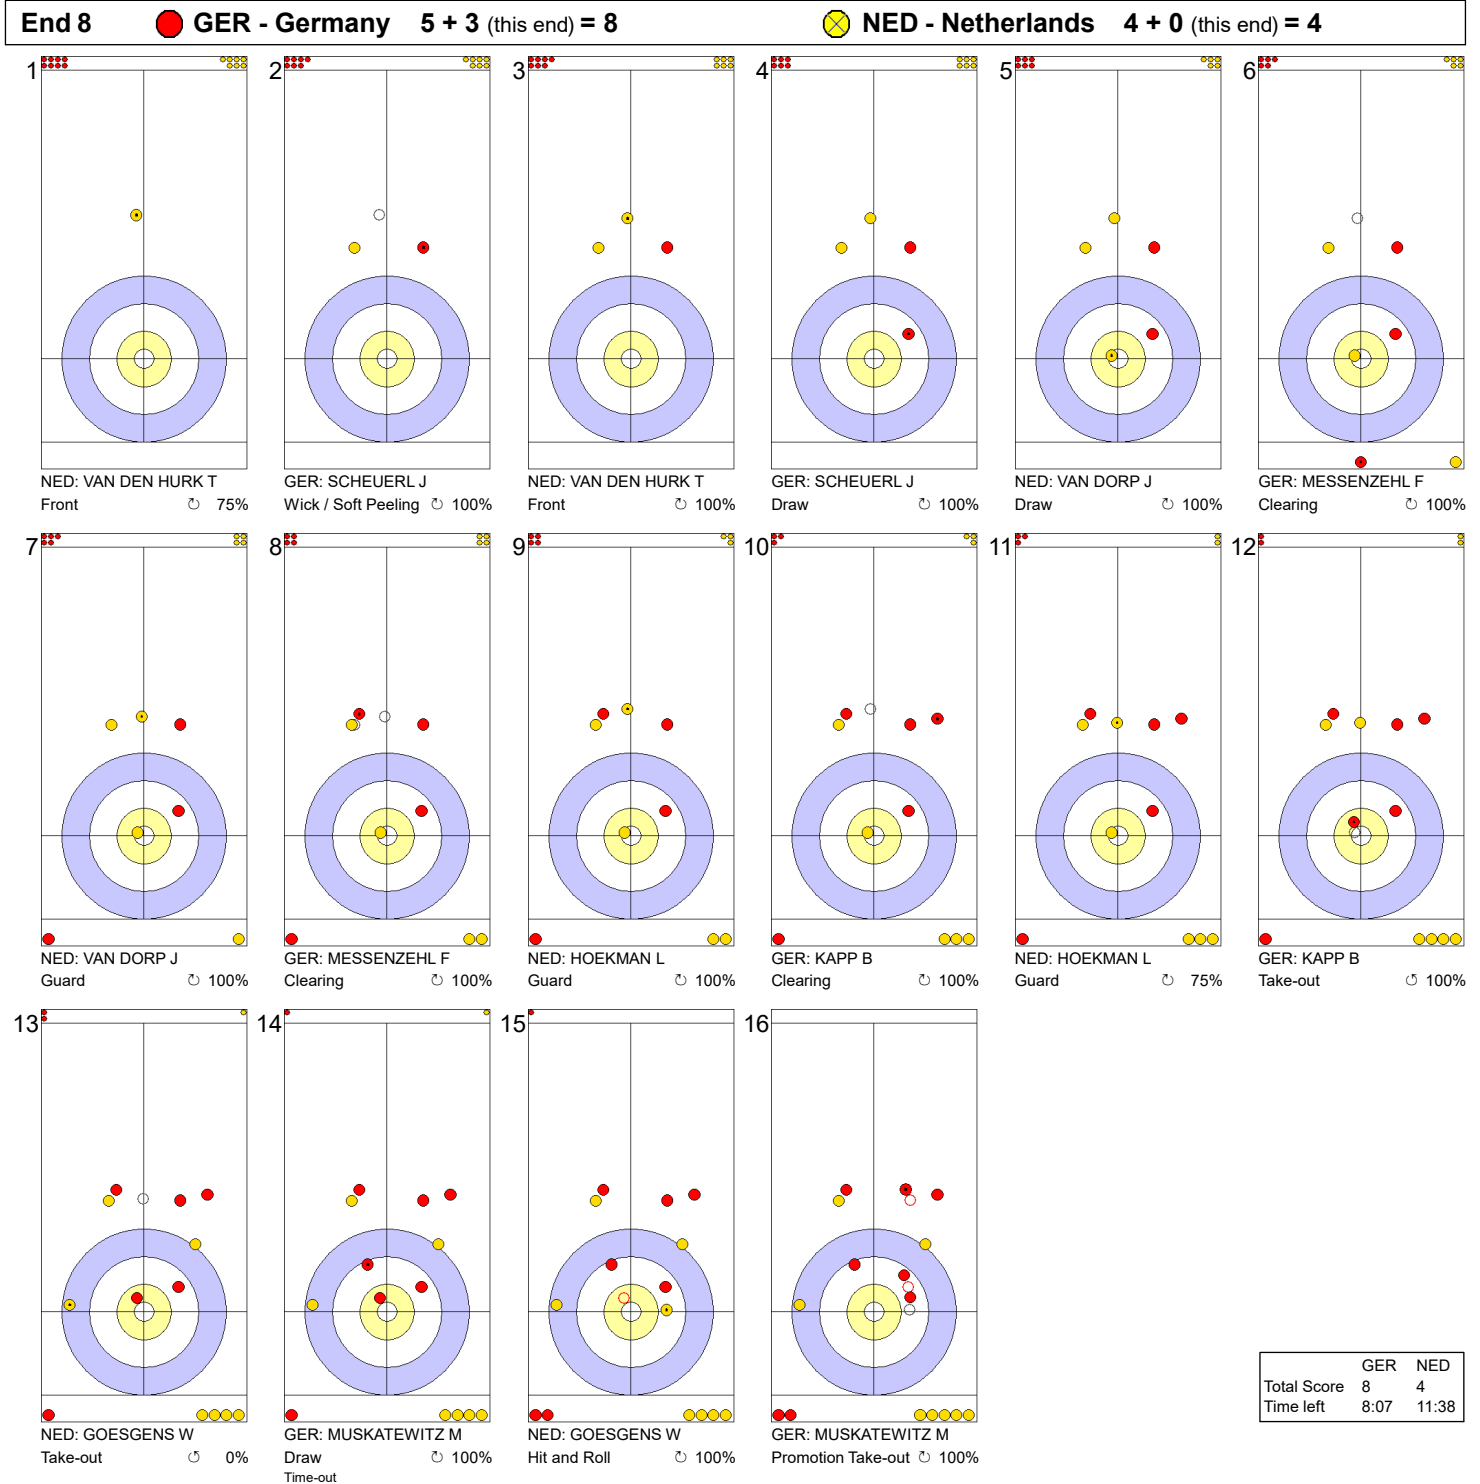

Game - Shot by Shot

**Legend:**  
 ↻ Clockwise      ↺ Counter-clockwise      - Not considered

Game - Shot by Shot

**Legend:**  
 Clockwise     
  Counter-clockwise     
 - Not considered

Game - Shot by Shot

**Legend:**  
 ⤵ Clockwise      ⤴ Counter-clockwise      - Not considered

Game - Shot by Shot

**Legend:**  
 ↻ Clockwise      ↺ Counter-clockwise      - Not considered

Game - Shot by Shot

**Legend:**  
 ↻ Clockwise      ↺ Counter-clockwise      - Not considered

Game - Shot by Shot

**Legend:**  
 ↻ Clockwise      ↺ Counter-clockwise      - Not considered

Game - Shot by Shot

**Legend:**  
 ↻ Clockwise      ↺ Counter-clockwise      - Not considered

Game - Shot by Shot

**Legend:**  
 ↻ Clockwise      ↺ Counter-clockwise      - Not considered

Game - Shot by Shot

Legend:

↻ Clockwise      ↺ Counter-clockwise      - Not considered