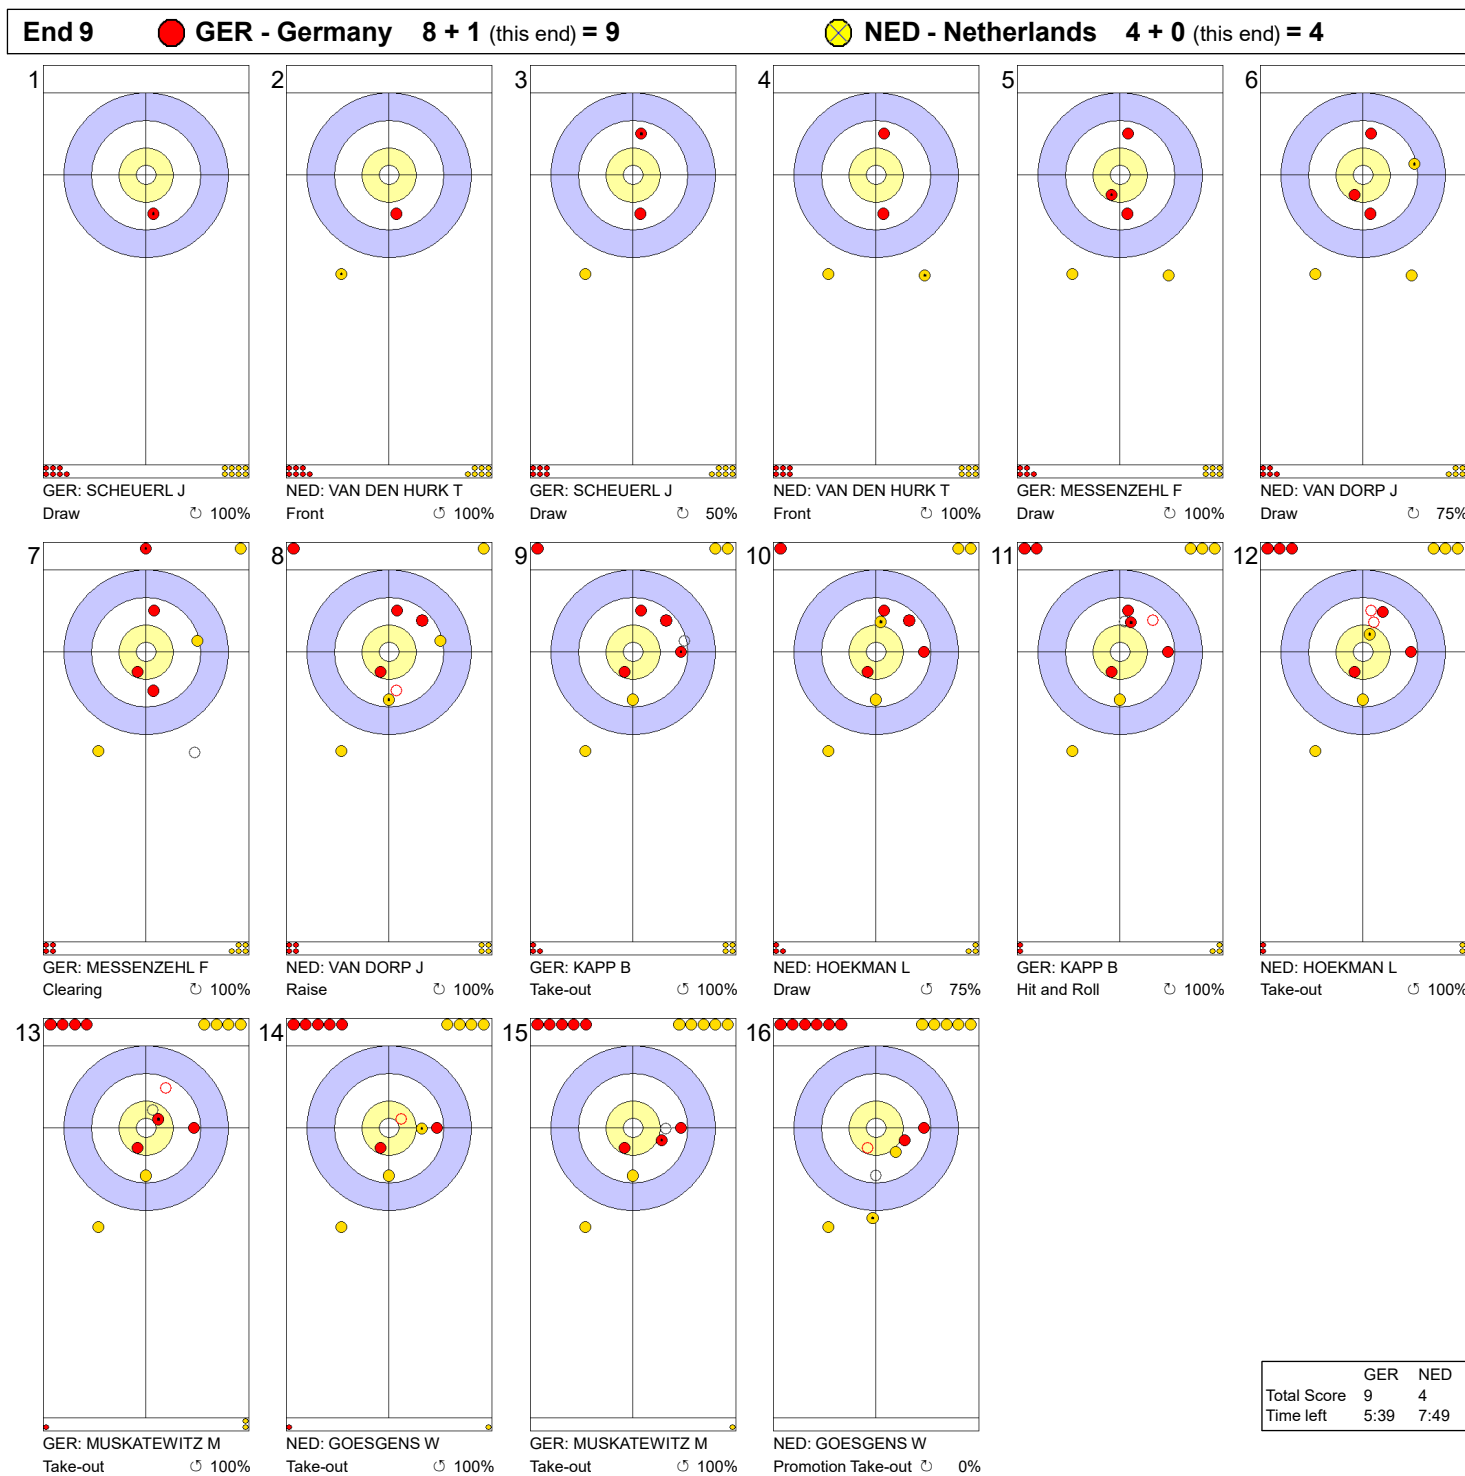

Game - Shot by Shot

**Legend:**  
 ↻ Clockwise      ↺ Counter-clockwise      - Not considered

Game - Shot by Shot

**Legend:**  
 Clockwise     
  Counter-clockwise     
 - Not considered

Game - Shot by Shot

**Legend:**  
 ⤵ Clockwise      ⤴ Counter-clockwise      - Not considered

Game - Shot by Shot

**Legend:**  
 ↻ Clockwise      ↺ Counter-clockwise      - Not considered

Game - Shot by Shot

**Legend:**  
 ↻ Clockwise      ↺ Counter-clockwise      - Not considered

Game - Shot by Shot

**Legend:**  
 ↻ Clockwise      ↺ Counter-clockwise      - Not considered

Game - Shot by Shot

**Legend:**  
 ↻ Clockwise      ↺ Counter-clockwise      - Not considered

Game - Shot by Shot

**Legend:**  
 ↻ Clockwise      ↺ Counter-clockwise      - Not considered

Game - Shot by Shot

Legend:

↻ Clockwise      ↺ Counter-clockwise      - Not considered