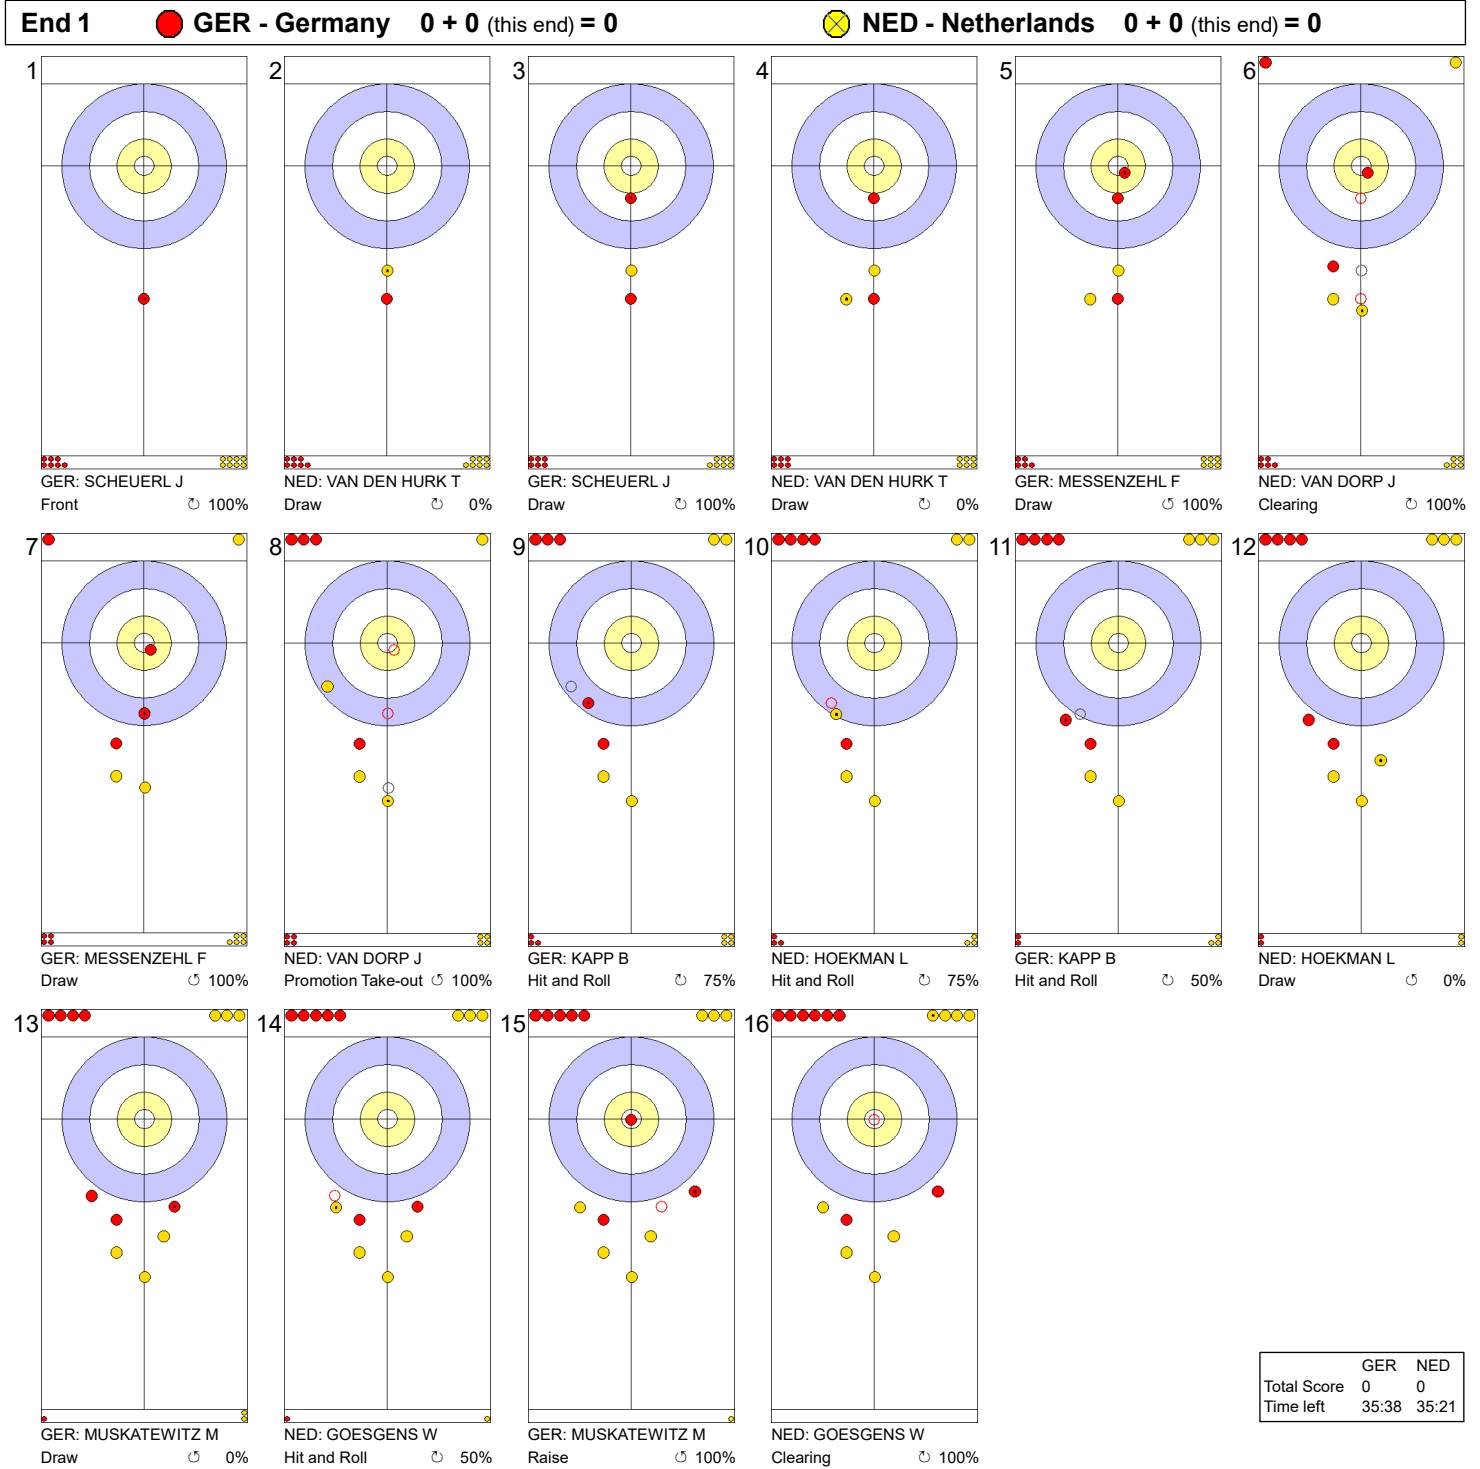

Game - Shot by Shot

**Legend:**  
 ↻ Clockwise      ↺ Counter-clockwise      - Not considered

Game - Shot by Shot

**Legend:**  
 Clockwise     
  Counter-clockwise     
 - Not considered

Game - Shot by Shot

**Legend:**  
 ⤵ Clockwise      ⤴ Counter-clockwise      - Not considered

Game - Shot by Shot

**Legend:**  
 ↻ Clockwise      ↺ Counter-clockwise      - Not considered

Game - Shot by Shot

**Legend:**  
 ↻ Clockwise      ↺ Counter-clockwise      - Not considered

Game - Shot by Shot

**Legend:**  
 ↻ Clockwise      ↺ Counter-clockwise      - Not considered

Game - Shot by Shot

**Legend:**  
 ↻ Clockwise      ↺ Counter-clockwise      - Not considered

Game - Shot by Shot

**Legend:**  
 ↻ Clockwise      ↺ Counter-clockwise      - Not considered

Game - Shot by Shot

Legend:

↻ Clockwise      ↺ Counter-clockwise      - Not considered