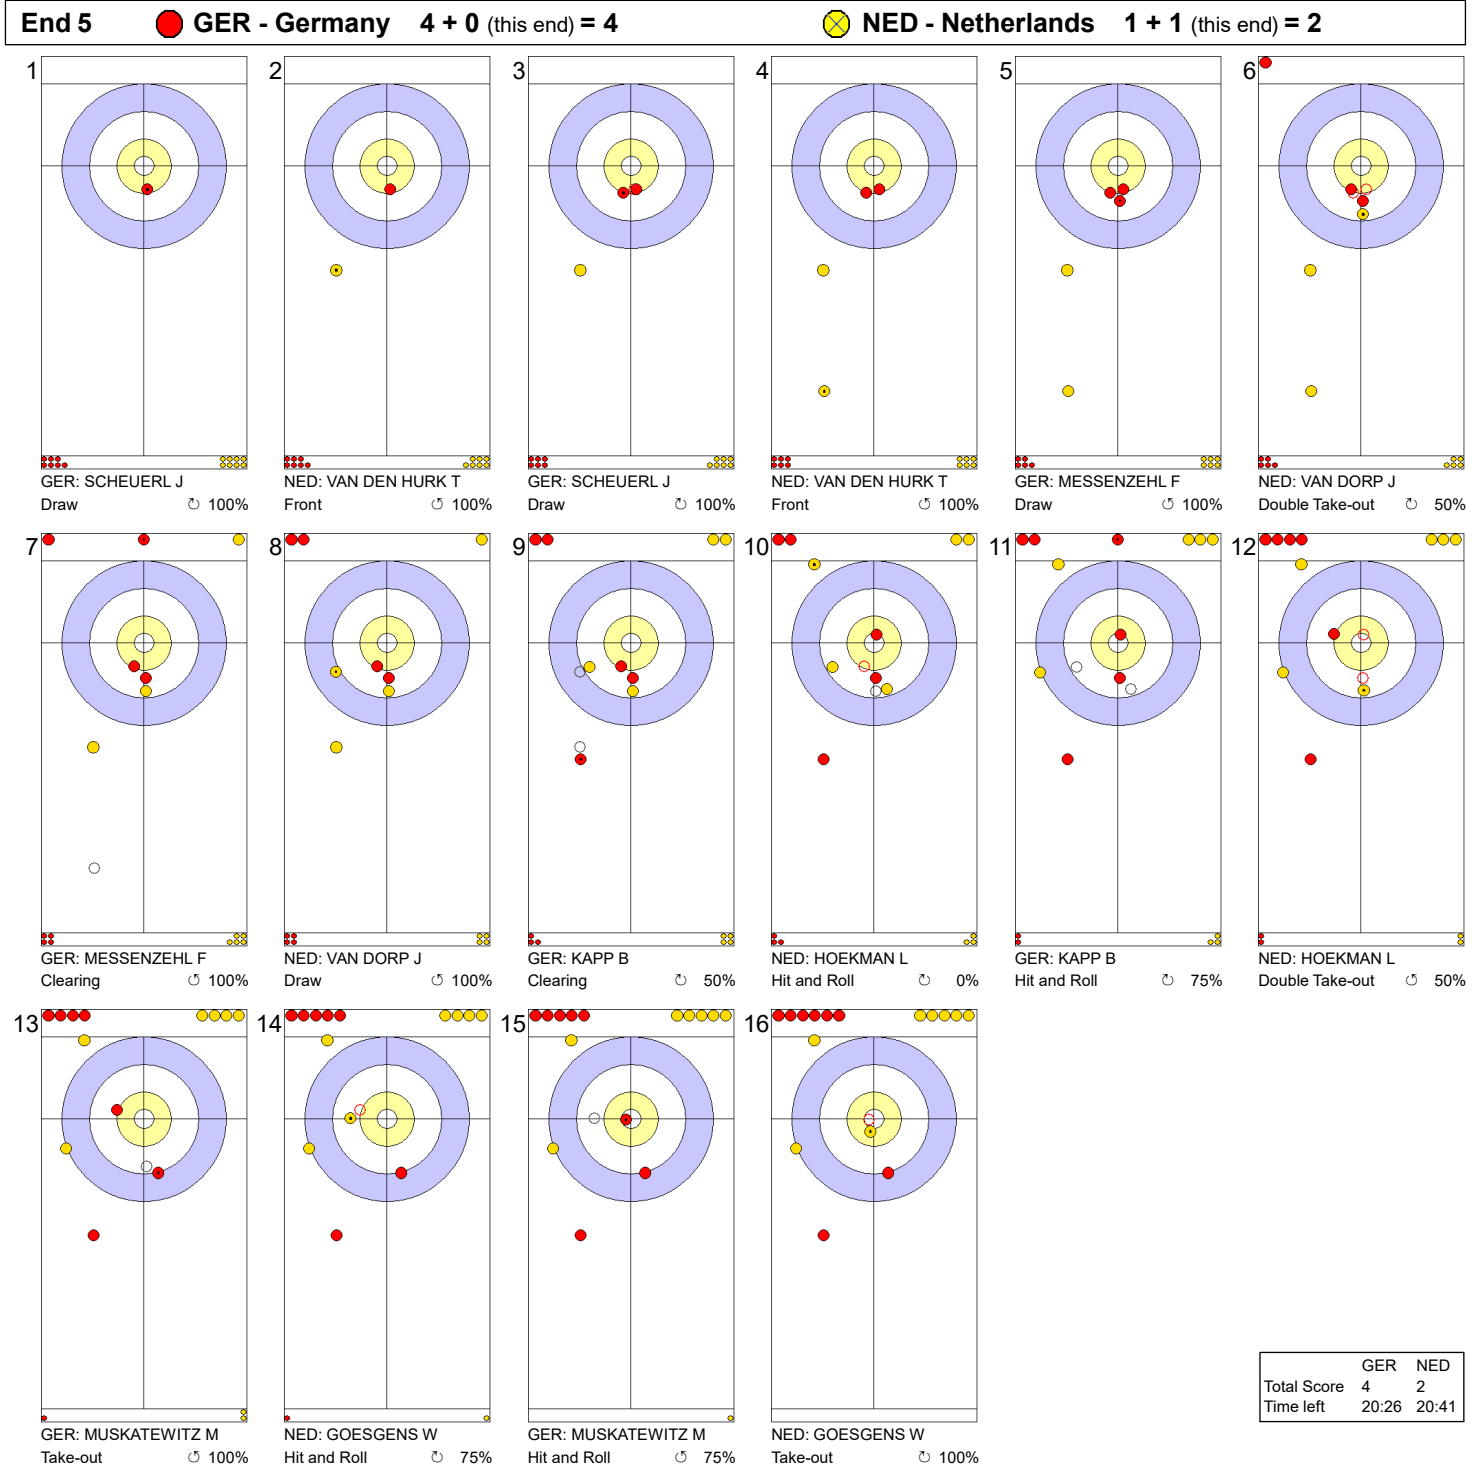

Game - Shot by Shot

**Legend:**  
 ↻ Clockwise      ↺ Counter-clockwise      - Not considered

Game - Shot by Shot

**Legend:**  
 Clockwise     
  Counter-clockwise     
 - Not considered

Game - Shot by Shot

**Legend:**  
 ⤵ Clockwise      ⤴ Counter-clockwise      - Not considered

Game - Shot by Shot

**Legend:**  
 ↻ Clockwise      ↺ Counter-clockwise      - Not considered

Game - Shot by Shot

**Legend:**  
 ↻ Clockwise      ↺ Counter-clockwise      - Not considered

Game - Shot by Shot

**Legend:**  
 ↻ Clockwise      ↺ Counter-clockwise      - Not considered

Game - Shot by Shot

**Legend:**  
 ↻ Clockwise      ↺ Counter-clockwise      - Not considered

Game - Shot by Shot

**Legend:**  
 ↻ Clockwise      ↺ Counter-clockwise      - Not considered

Game - Shot by Shot

Legend:

↻ Clockwise      ↺ Counter-clockwise      - Not considered