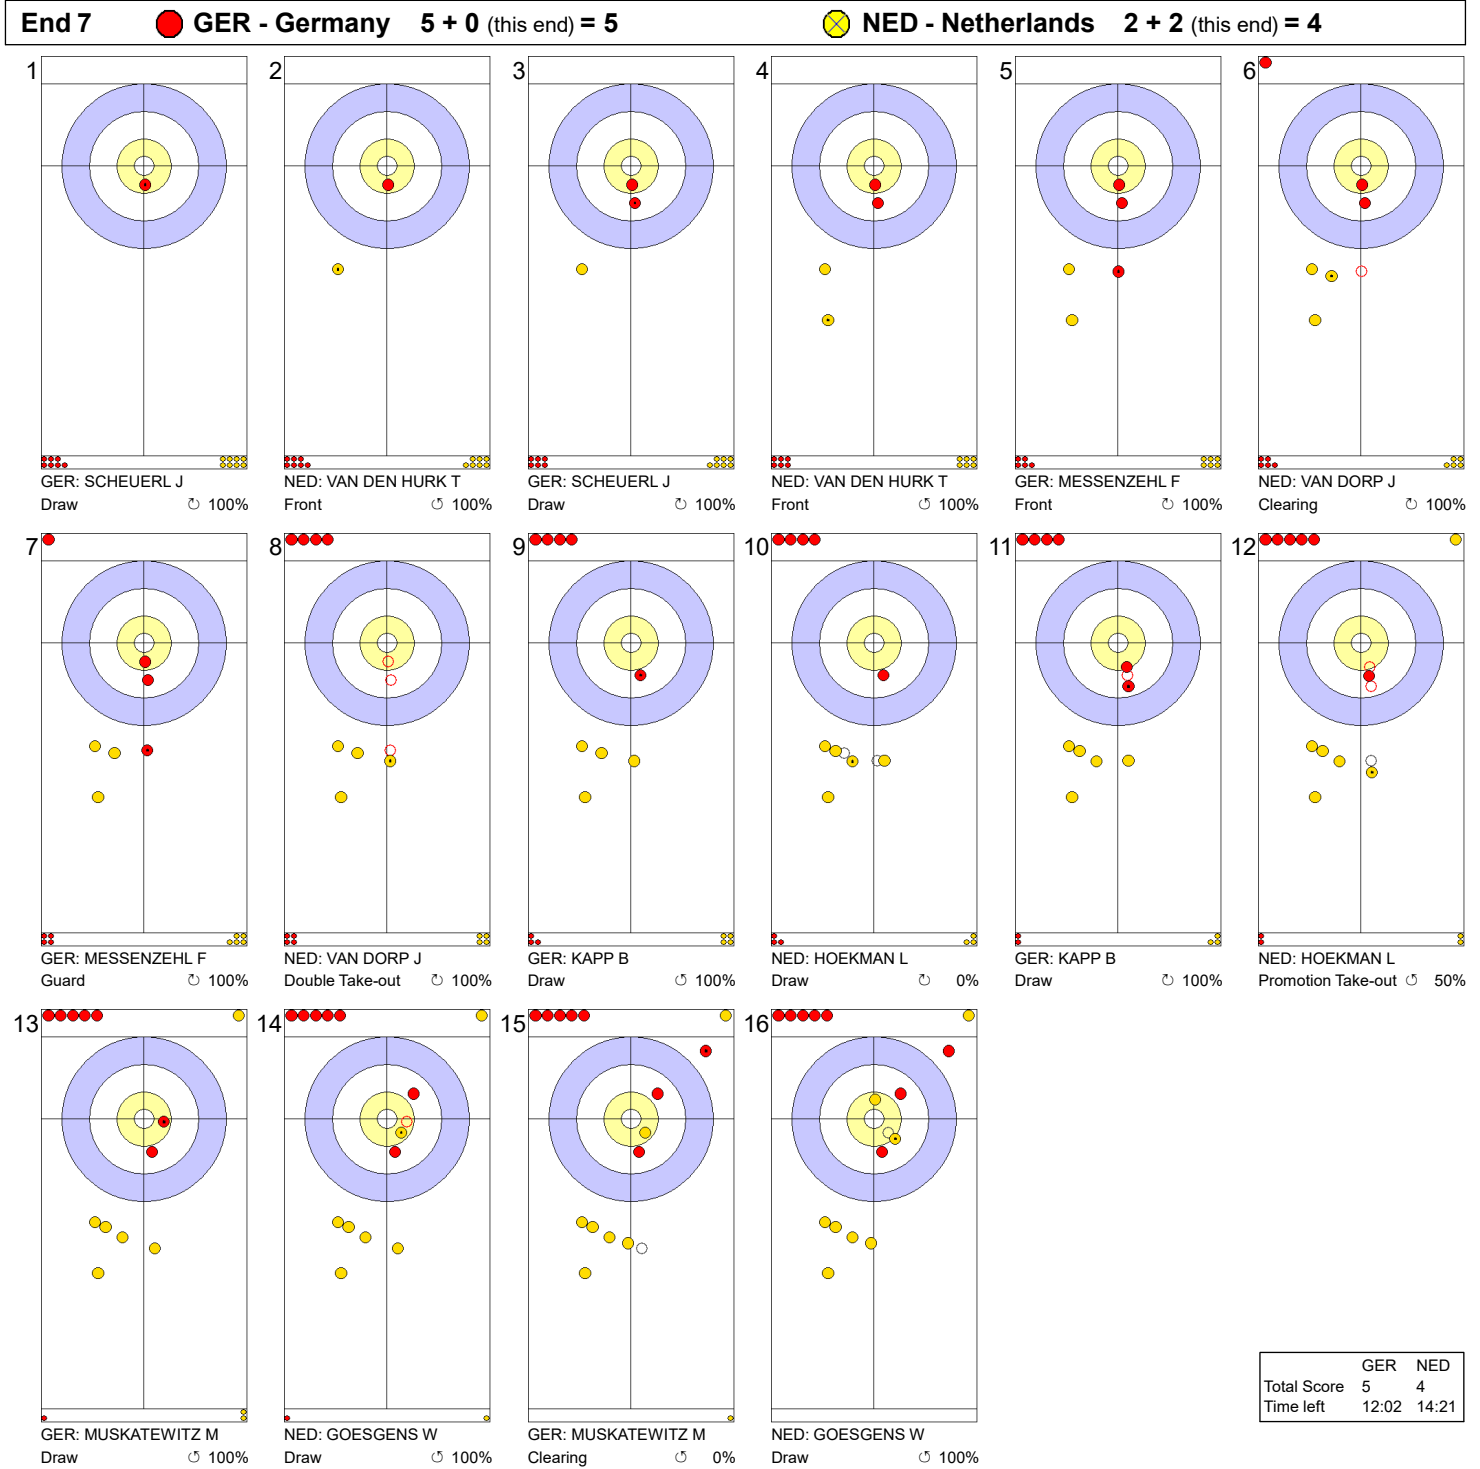

Game - Shot by Shot

**Legend:**  
 ↻ Clockwise      ↺ Counter-clockwise      - Not considered

Game - Shot by Shot

**Legend:**  
 Clockwise     
  Counter-clockwise     
 - Not considered

Game - Shot by Shot

**Legend:**  
 ⤵ Clockwise      ⤴ Counter-clockwise      - Not considered

Game - Shot by Shot

**Legend:**  
 ↻ Clockwise      ↺ Counter-clockwise      - Not considered

Game - Shot by Shot

**Legend:**  
 ↻ Clockwise      ↺ Counter-clockwise      - Not considered

Game - Shot by Shot

**Legend:**  
 ↻ Clockwise      ↺ Counter-clockwise      - Not considered

Game - Shot by Shot

**Legend:**  
 ↻ Clockwise      ↺ Counter-clockwise      - Not considered

Game - Shot by Shot

**Legend:**  
 ↻ Clockwise      ↺ Counter-clockwise      - Not considered

Game - Shot by Shot

Legend:

↻ Clockwise      ↺ Counter-clockwise      - Not considered