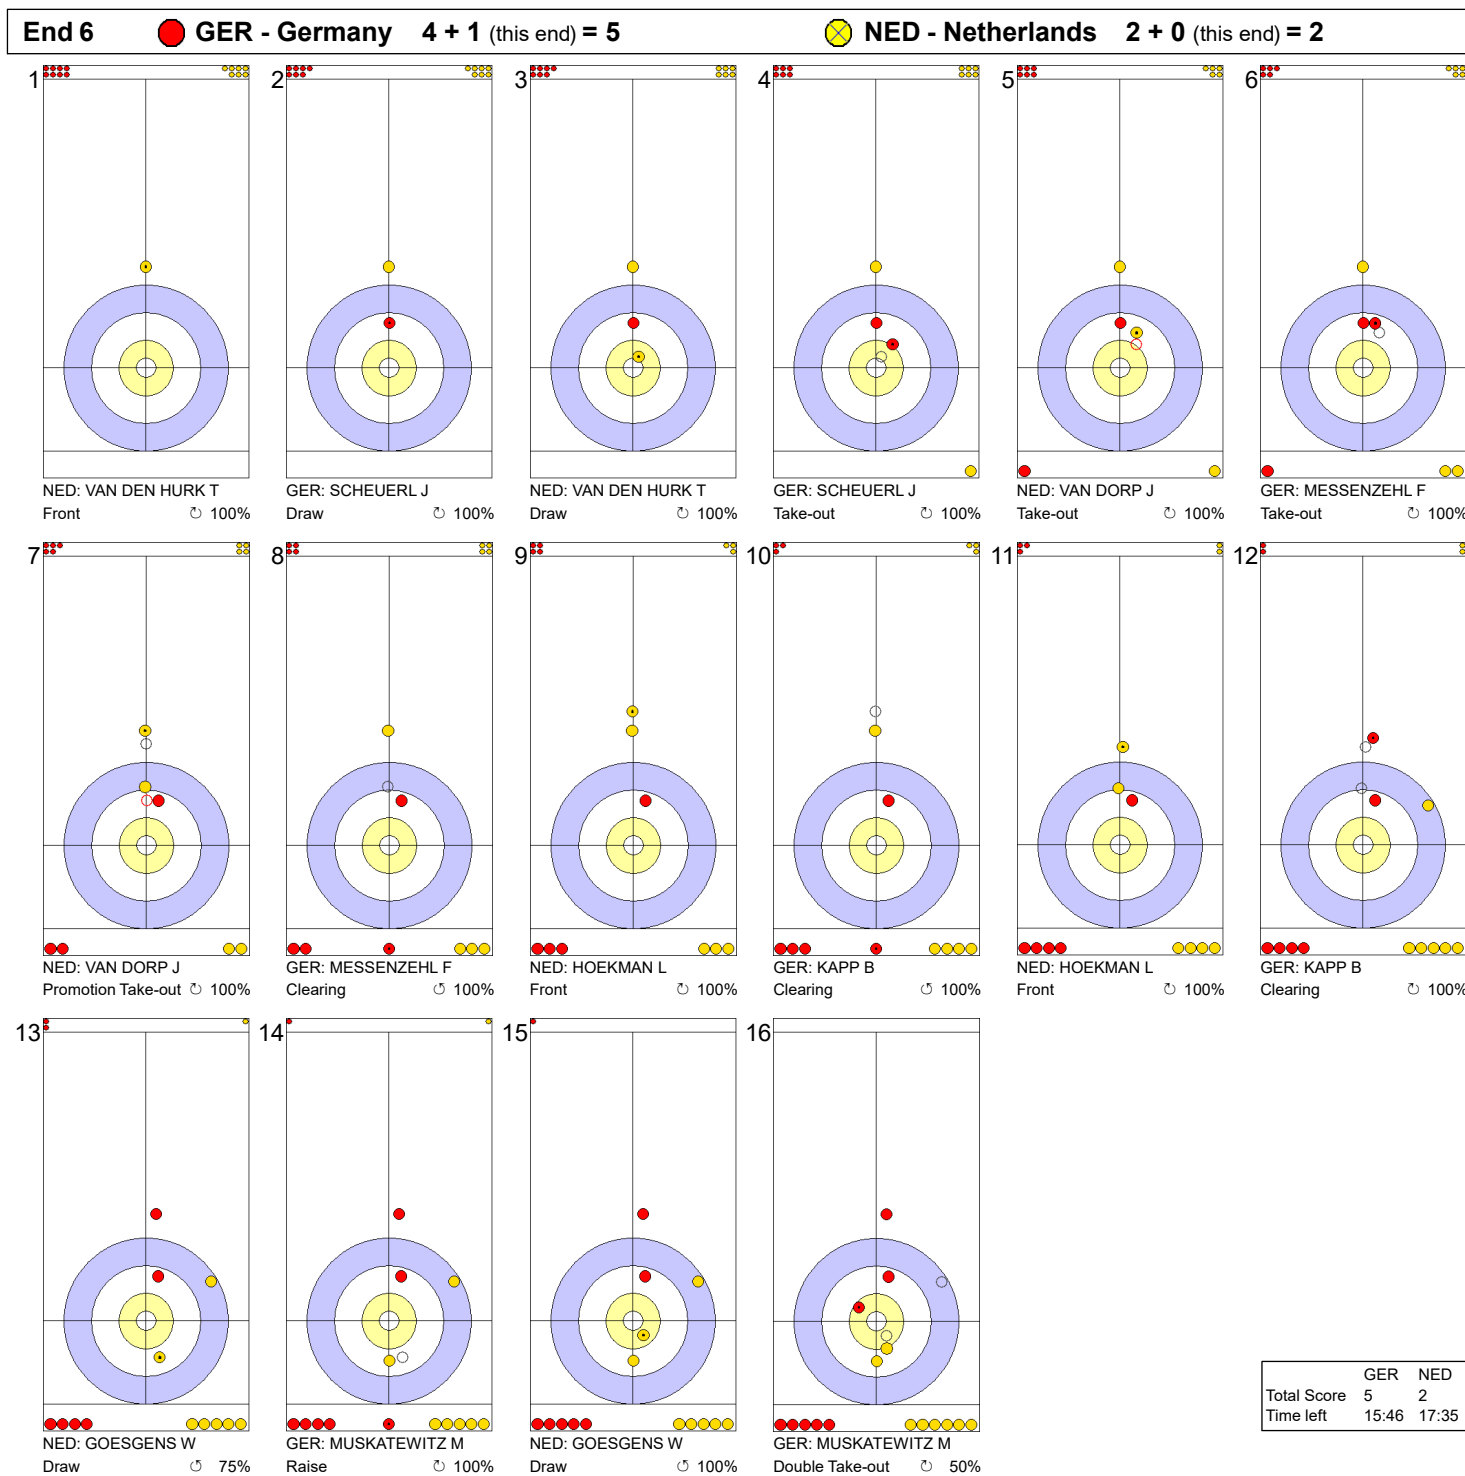

Game - Shot by Shot

**Legend:**  
 ↻ Clockwise      ↺ Counter-clockwise      - Not considered

Game - Shot by Shot

**Legend:**  
 Clockwise     
  Counter-clockwise     
 - Not considered

Game - Shot by Shot

**Legend:**  
 ⤵ Clockwise      ⤴ Counter-clockwise      - Not considered

Game - Shot by Shot

**Legend:**  
 ↻ Clockwise      ↺ Counter-clockwise      - Not considered

Game - Shot by Shot

**Legend:**  
 ↻ Clockwise      ↺ Counter-clockwise      - Not considered

Game - Shot by Shot

**Legend:**  
 ↻ Clockwise      ↺ Counter-clockwise      - Not considered

Game - Shot by Shot

**Legend:**  
 ↻ Clockwise      ↺ Counter-clockwise      - Not considered

Game - Shot by Shot

**Legend:**  
 ↻ Clockwise      ↺ Counter-clockwise      - Not considered

Game - Shot by Shot

Legend:

↻ Clockwise      ↺ Counter-clockwise      - Not considered