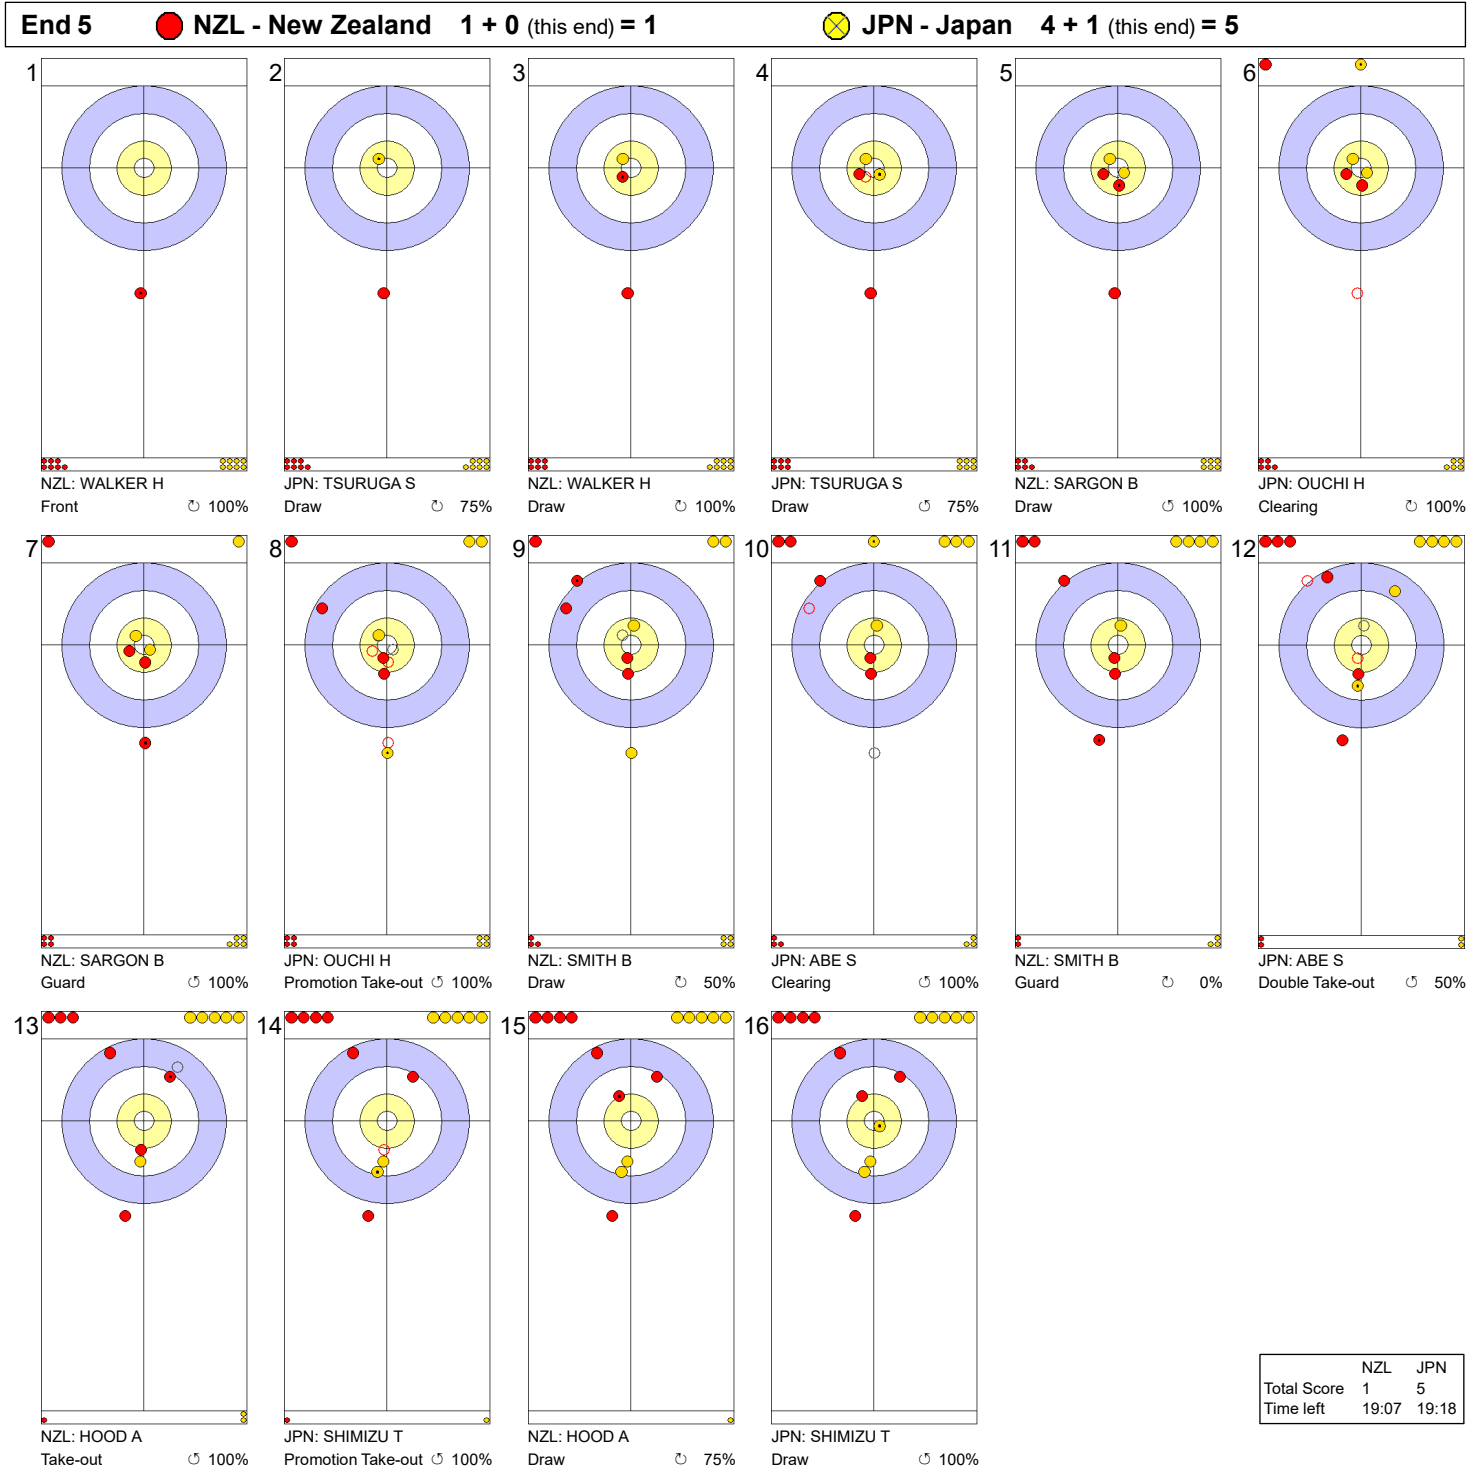

**Game - Shot by Shot**

**End 1**    ● **NZL - New Zealand** 0 + 0 (this end) = 0    ⊗ **JPN - Japan** 0 + 1 (this end) = 1

	NZL	JPN
Total Score	0	1
Time left	34:36	35:12

**Legend:**  
 ↻ Clockwise      ↺ Counter-clockwise      - Not considered

Game - Shot by Shot

**Legend:**  
 ↻ Clockwise      ↺ Counter-clockwise      - Not considered

Game - Shot by Shot

**Legend:**  
 ↻ Clockwise      ↺ Counter-clockwise      - Not considered

Game - Shot by Shot

**Legend:**  
 ↻ Clockwise      ↺ Counter-clockwise      - Not considered

Game - Shot by Shot

**Legend:**  
 ↻ Clockwise      ↺ Counter-clockwise      - Not considered

**Game - Shot by Shot**

**Legend:**  
 ↻ Clockwise      ↺ Counter-clockwise      - Not considered