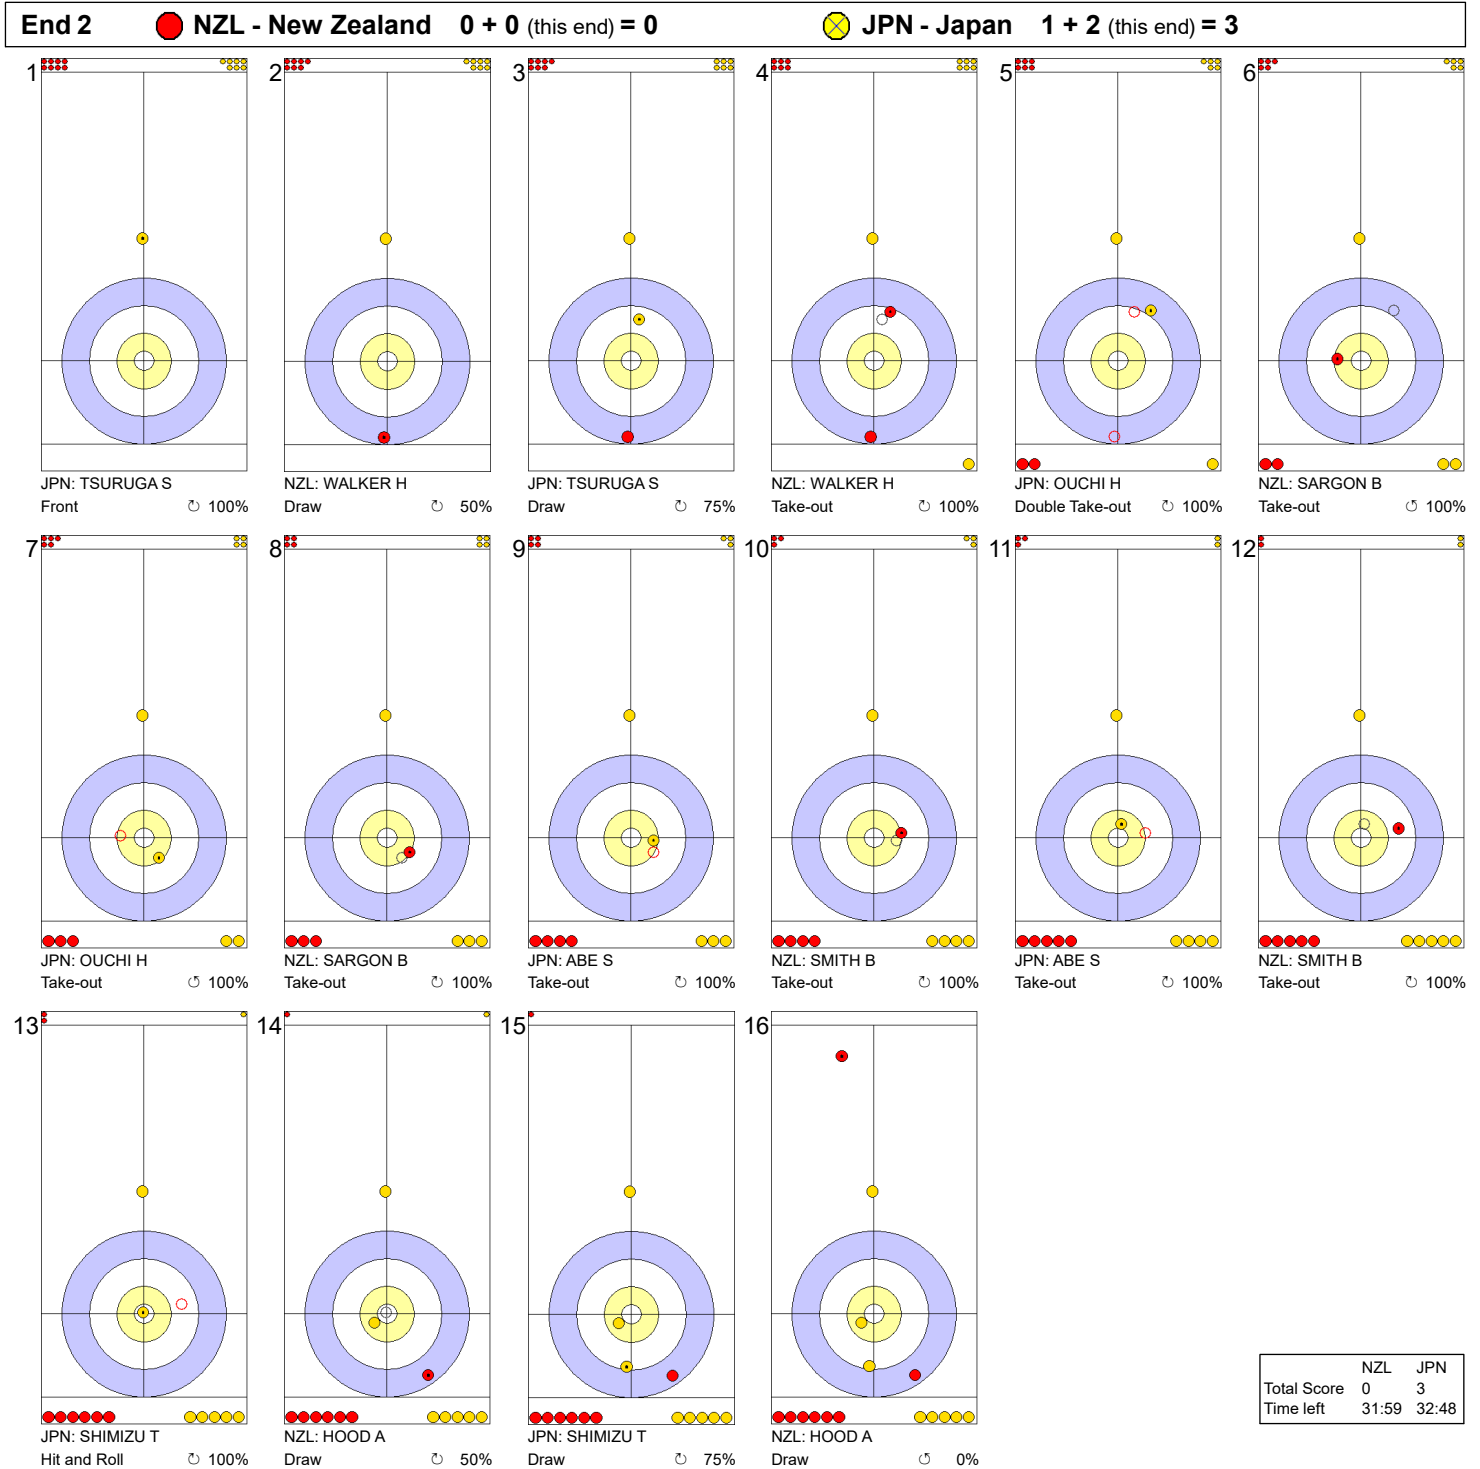

**Game - Shot by Shot**

**End 1**    ● **NZL - New Zealand** 0 + 0 (this end) = 0    ⊗ **JPN - Japan** 0 + 1 (this end) = 1

	NZL	JPN
Total Score	0	1
Time left	34:36	35:12

**Legend:**  
 ↻ Clockwise      ↺ Counter-clockwise      - Not considered

Game - Shot by Shot

**Legend:**  
 ↻ Clockwise      ↺ Counter-clockwise      - Not considered

Game - Shot by Shot

**Legend:**  
 ↻ Clockwise      ↺ Counter-clockwise      - Not considered

Game - Shot by Shot

**Legend:**  
 ↻ Clockwise      ↺ Counter-clockwise      - Not considered

Game - Shot by Shot

**Legend:**  
 ↻ Clockwise      ↺ Counter-clockwise      - Not considered

**Game - Shot by Shot**

**Legend:**  
 ↻ Clockwise      ↺ Counter-clockwise      - Not considered