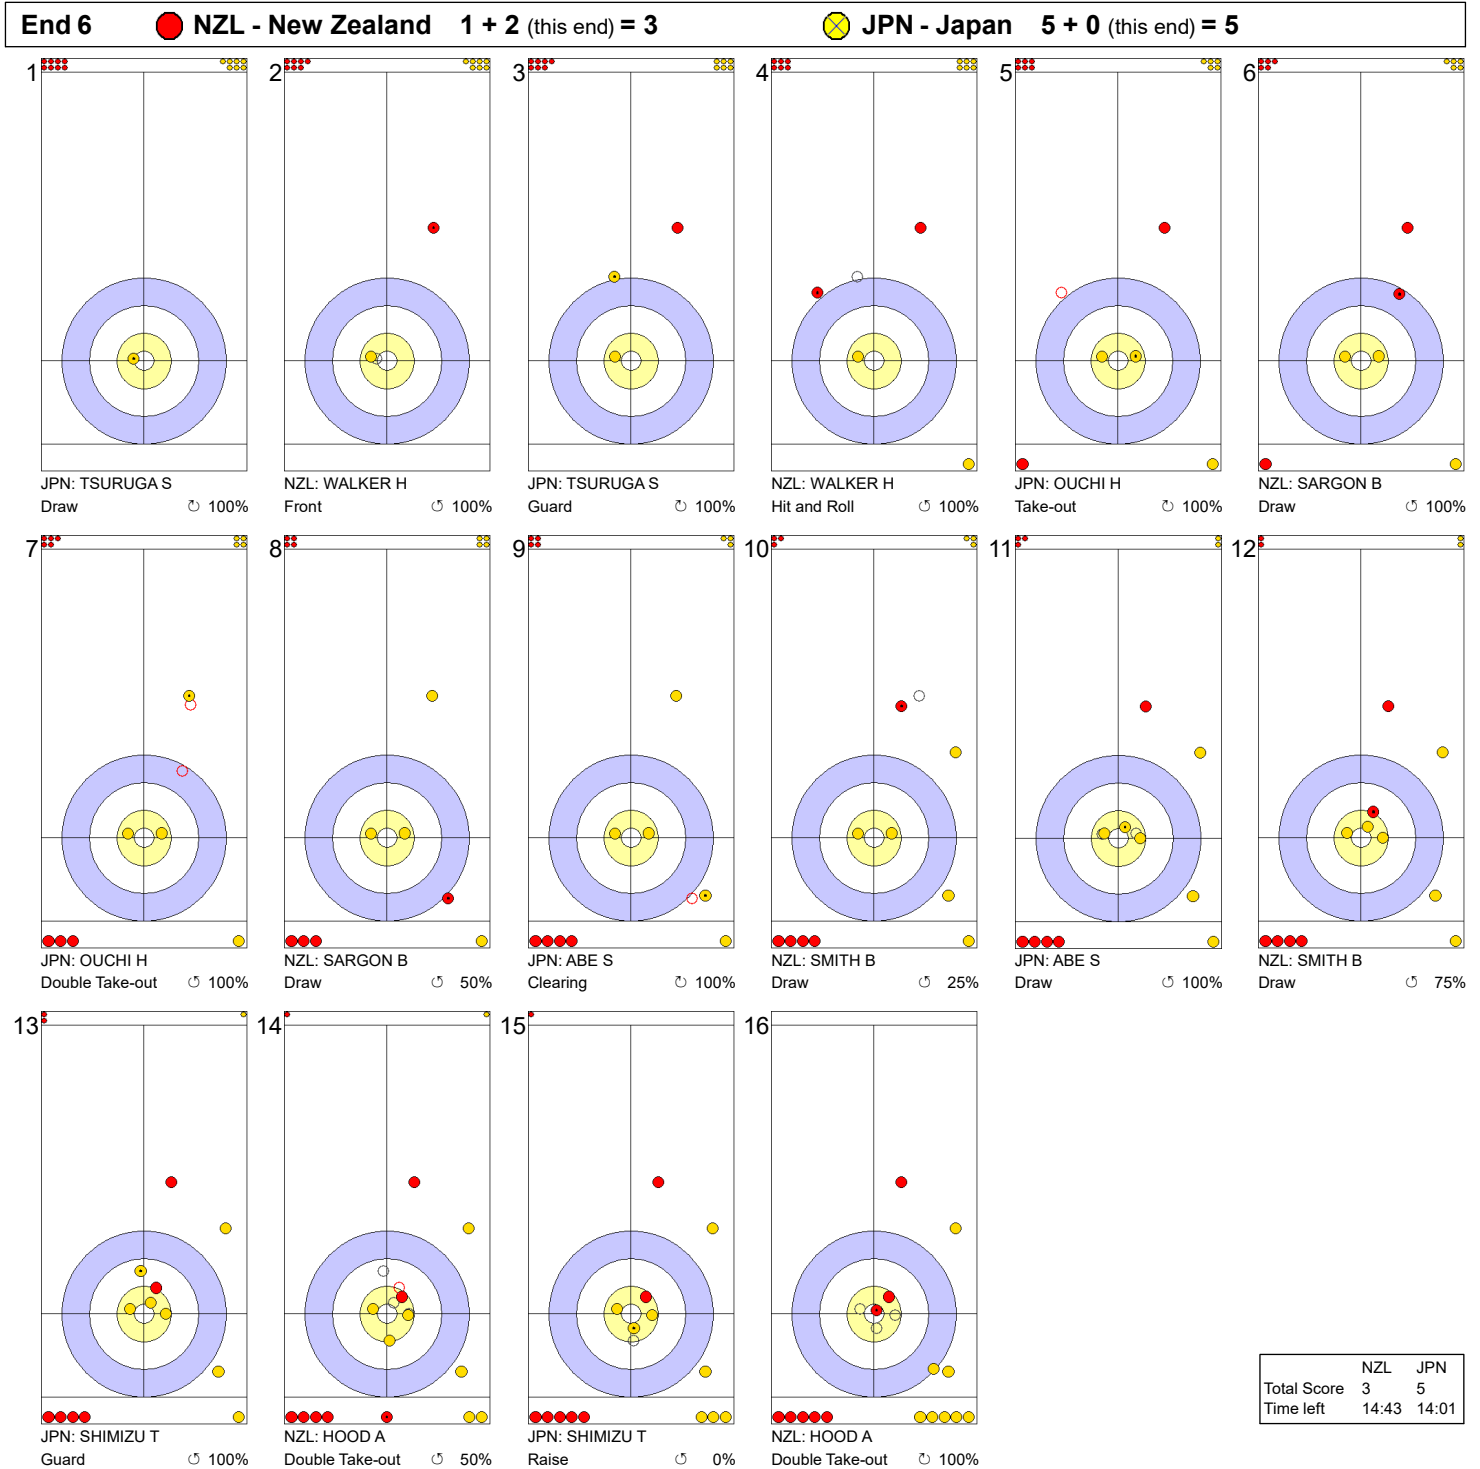

**Game - Shot by Shot**

**End 1**    ● **NZL - New Zealand** 0 + 0 (this end) = 0    ⊗ **JPN - Japan** 0 + 1 (this end) = 1

	NZL	JPN
Total Score	0	1
Time left	34:36	35:12

**Legend:**  
 ↻ Clockwise      ↺ Counter-clockwise      - Not considered

Game - Shot by Shot

**Legend:**  
 ↻ Clockwise      ↺ Counter-clockwise      - Not considered

Game - Shot by Shot

**Legend:**  
 ↻ Clockwise      ↺ Counter-clockwise      - Not considered

Game - Shot by Shot

**Legend:**  
 ↻ Clockwise      ↺ Counter-clockwise      - Not considered

Game - Shot by Shot

**Legend:**  
 ↻ Clockwise      ↺ Counter-clockwise      - Not considered

**Game - Shot by Shot**

**Legend:**  
 ↻ Clockwise      ↺ Counter-clockwise      - Not considered