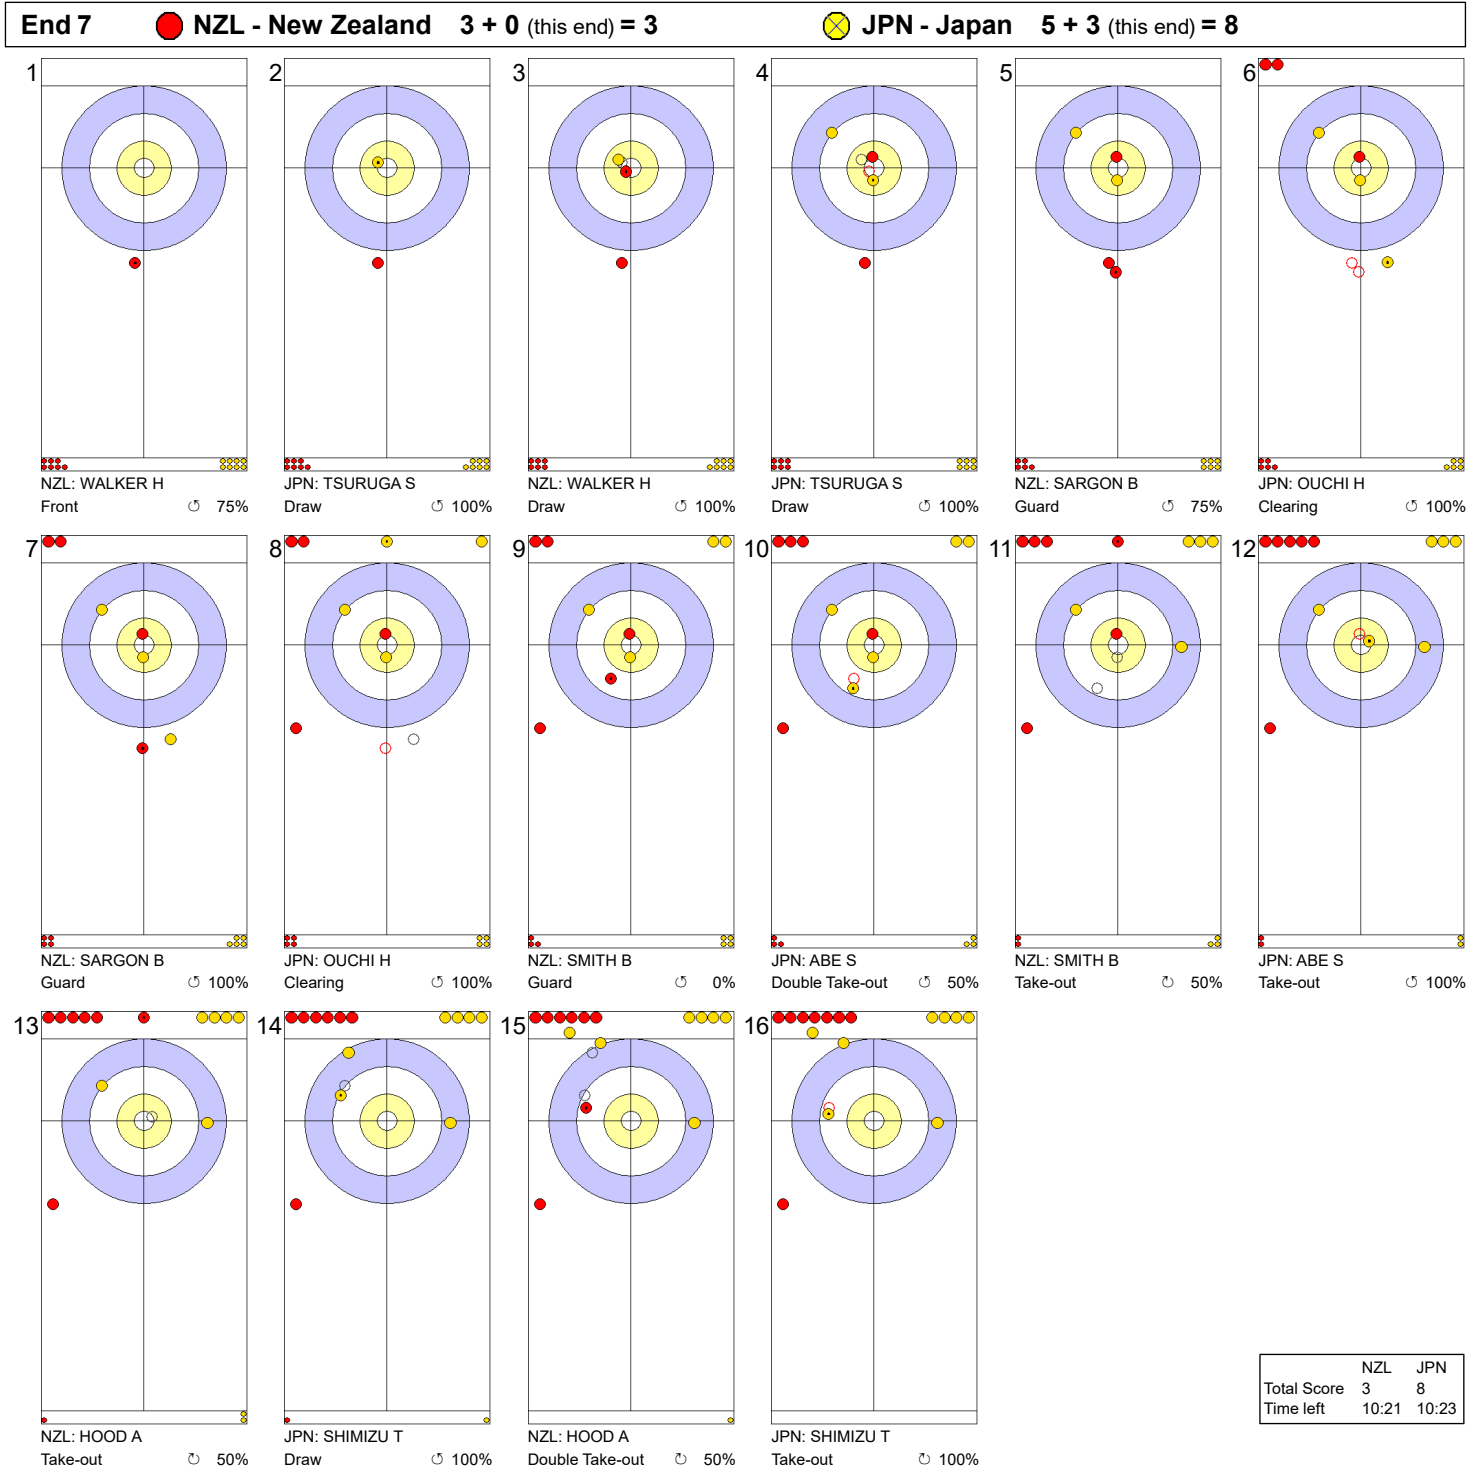

**Game - Shot by Shot**

**End 1**    ● **NZL - New Zealand** 0 + 0 (this end) = 0    ⊗ **JPN - Japan** 0 + 1 (this end) = 1

	NZL	JPN
Total Score	0	1
Time left	34:36	35:12

**Legend:**  
 ↻ Clockwise      ↺ Counter-clockwise      - Not considered

Game - Shot by Shot

**Legend:**  
 ↻ Clockwise      ↺ Counter-clockwise      - Not considered

Game - Shot by Shot

**Legend:**  
 ↻ Clockwise      ↺ Counter-clockwise      - Not considered

Game - Shot by Shot

**Legend:**  
 ↻ Clockwise      ↺ Counter-clockwise      - Not considered

Game - Shot by Shot

**Legend:**  
 ↻ Clockwise      ↺ Counter-clockwise      - Not considered

**Game - Shot by Shot**

**Legend:**  
 ↻ Clockwise      ↺ Counter-clockwise      - Not considered