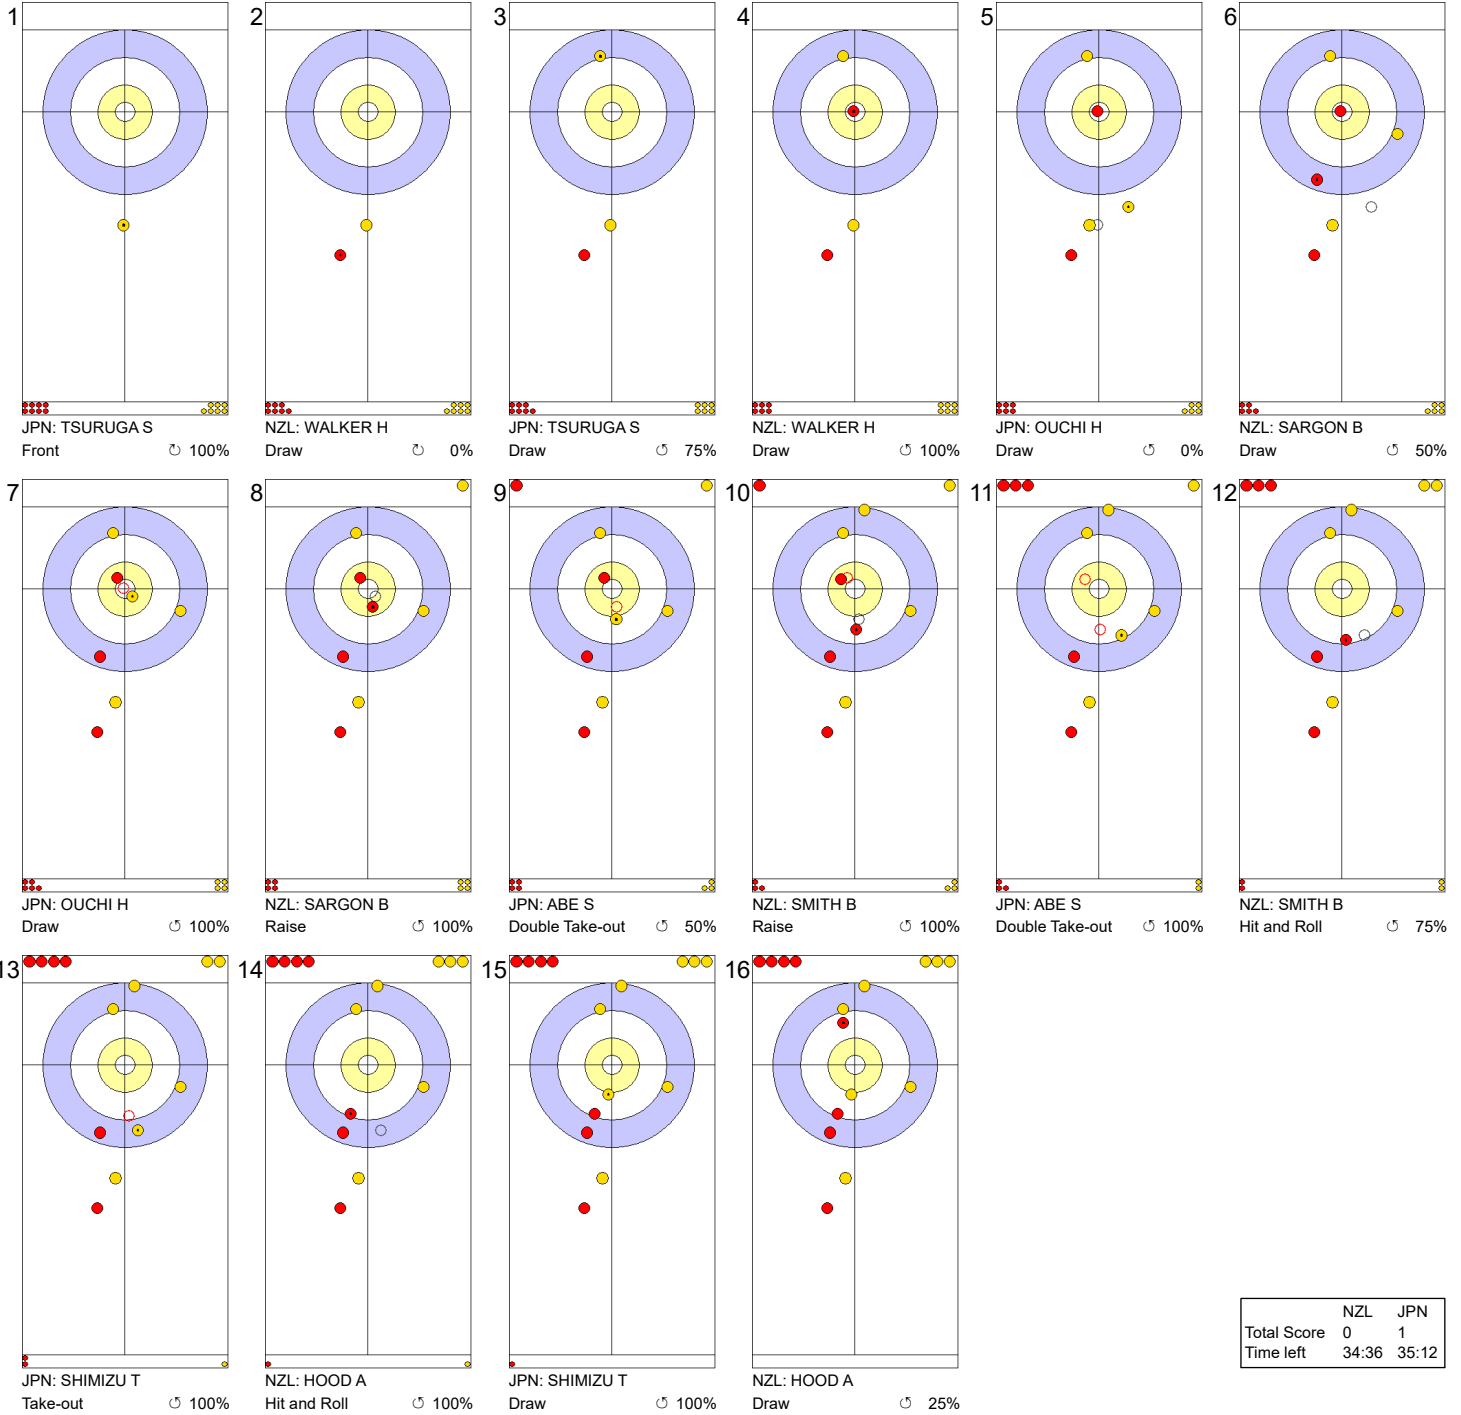

**Game - Shot by Shot**

**End 1**    ● **NZL - New Zealand** 0 + 0 (this end) = 0    ⊗ **JPN - Japan** 0 + 1 (this end) = 1

	NZL	JPN
Total Score	0	1
Time left	34:36	35:12

**Legend:**  
 ↻ Clockwise      ↺ Counter-clockwise      - Not considered

Game - Shot by Shot

**Legend:**  
 ↻ Clockwise      ↺ Counter-clockwise      - Not considered

Game - Shot by Shot

**Legend:**  
 ↻ Clockwise      ↺ Counter-clockwise      - Not considered

Game - Shot by Shot

**Legend:**  
 ↻ Clockwise      ↺ Counter-clockwise      - Not considered

Game - Shot by Shot

**Legend:**  
 ↻ Clockwise      ↺ Counter-clockwise      - Not considered

**Game - Shot by Shot**

**Legend:**  
 ↻ Clockwise      ↺ Counter-clockwise      - Not considered