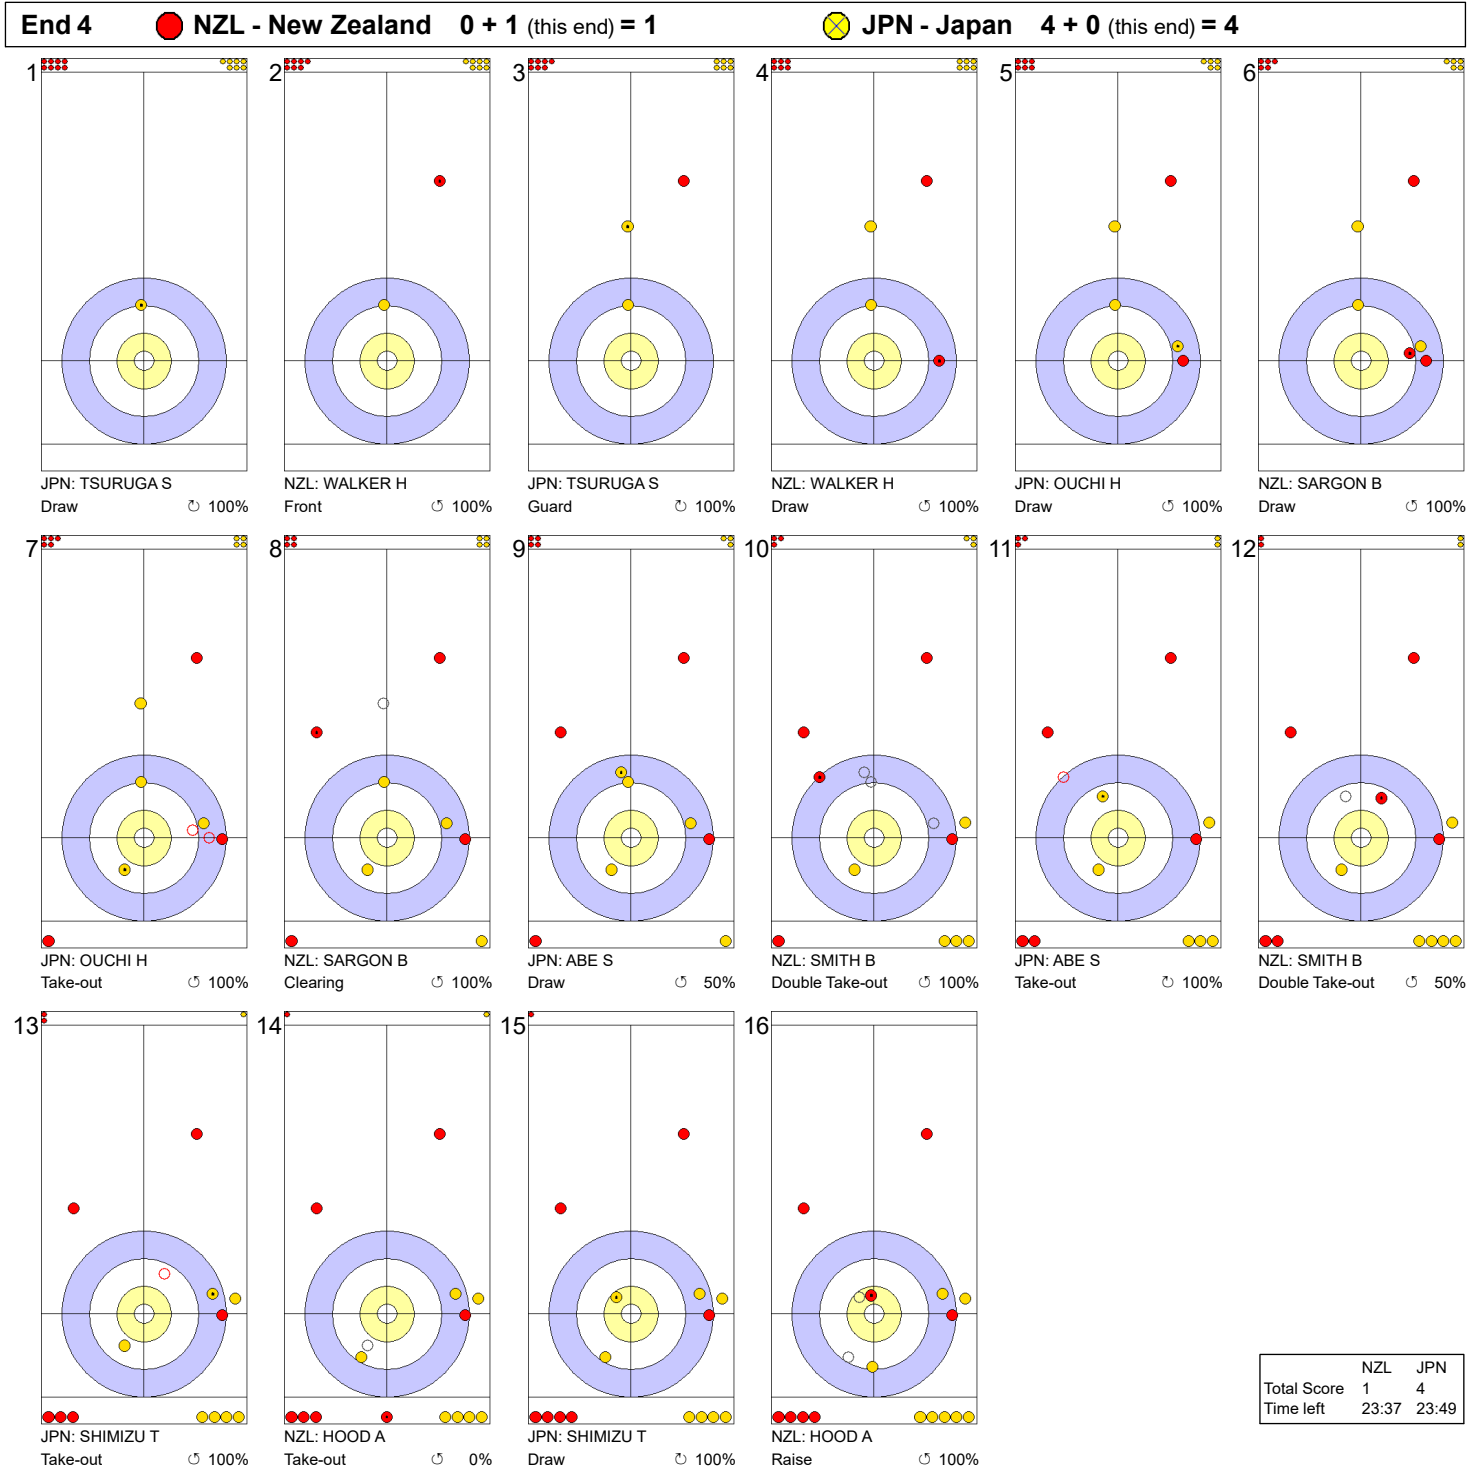

**Game - Shot by Shot**

**End 1**    ● **NZL - New Zealand** 0 + 0 (this end) = 0    ⊗ **JPN - Japan** 0 + 1 (this end) = 1

	NZL	JPN
Total Score	0	1
Time left	34:36	35:12

**Legend:**  
 ↻ Clockwise      ↺ Counter-clockwise      - Not considered

Game - Shot by Shot

**Legend:**  
 ↻ Clockwise      ↺ Counter-clockwise      - Not considered

Game - Shot by Shot

**Legend:**  
 ↻ Clockwise      ↺ Counter-clockwise      - Not considered

Game - Shot by Shot

**Legend:**  
 ↻ Clockwise      ↺ Counter-clockwise      - Not considered

Game - Shot by Shot

**Legend:**  
 ↻ Clockwise      ↺ Counter-clockwise      - Not considered

**Game - Shot by Shot**

**Legend:**  
 ↻ Clockwise      ↺ Counter-clockwise      - Not considered