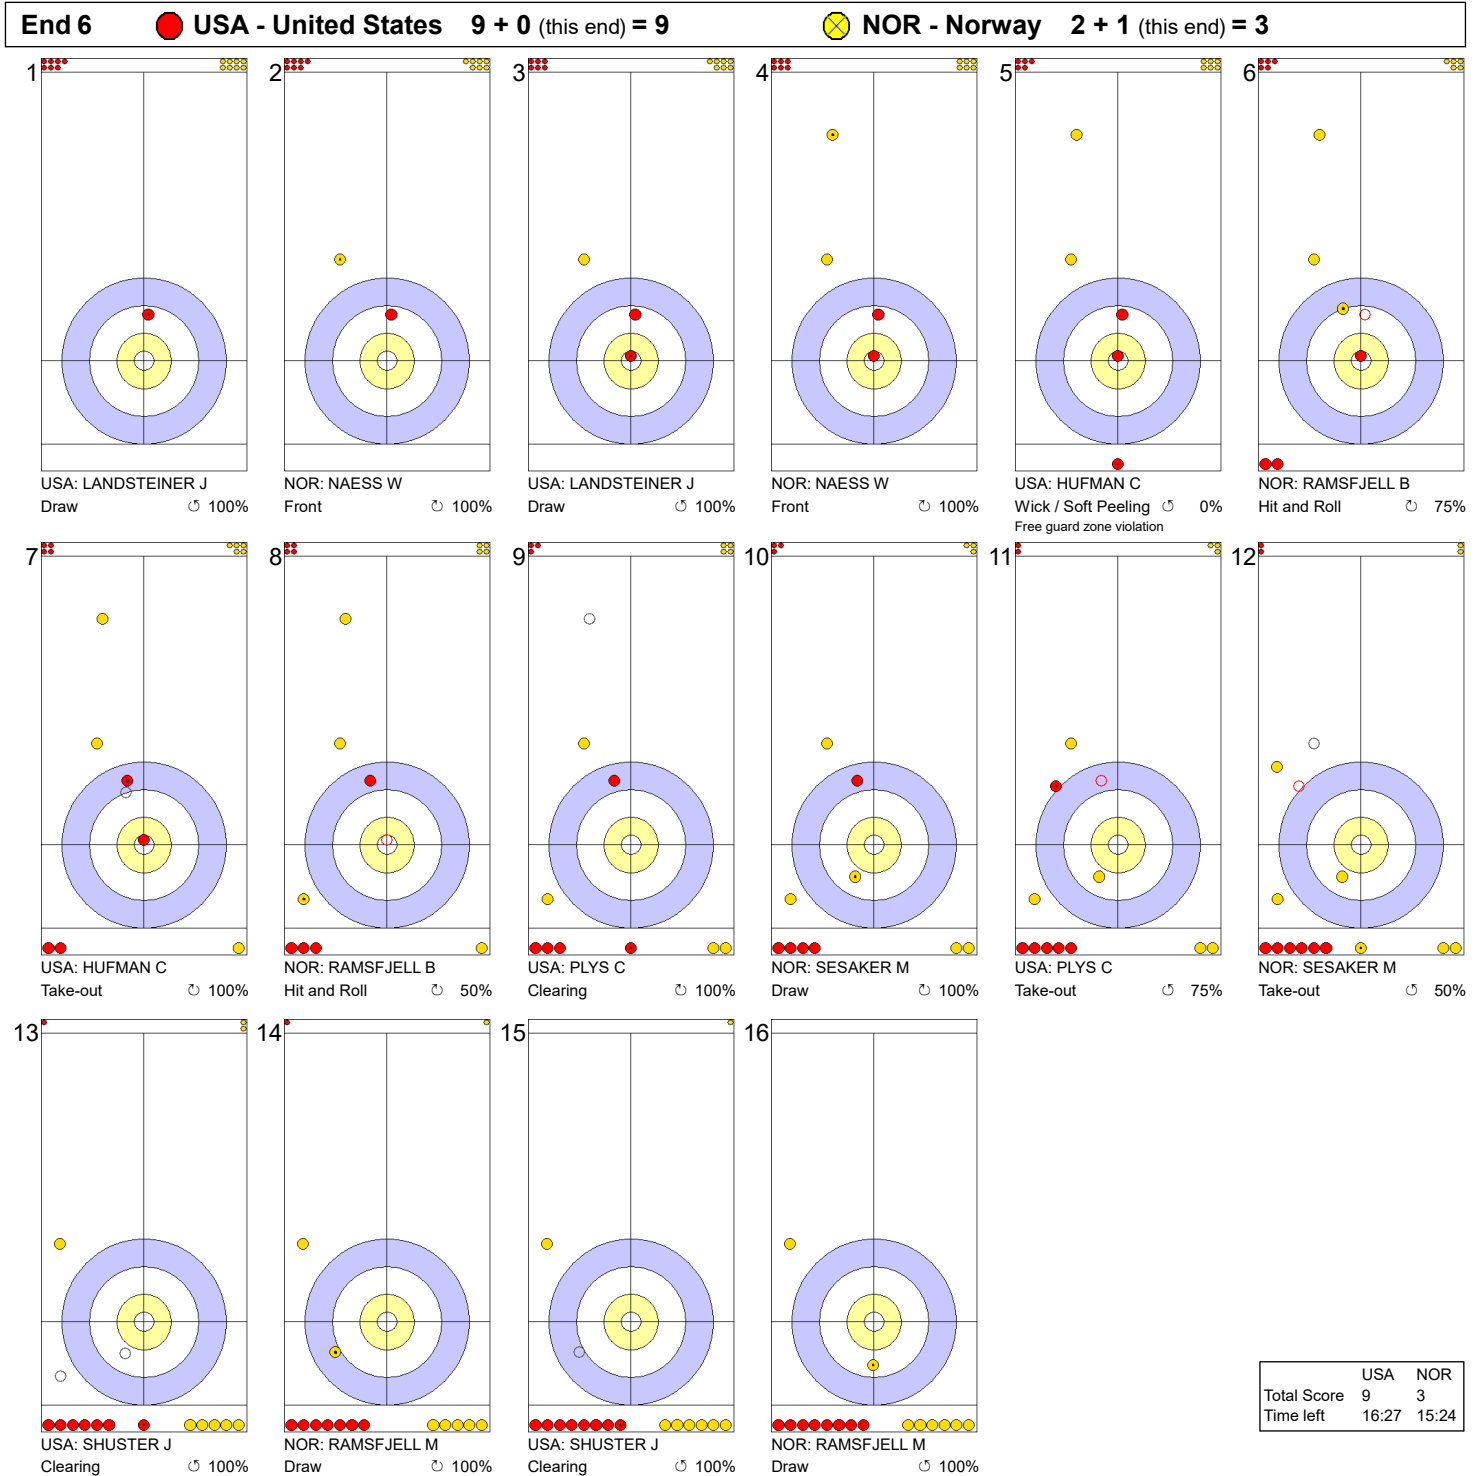

Game - Shot by Shot

Legend:
 ↻ Clockwise ↺ Counter-clockwise - Not considered

Game - Shot by Shot

Legend:
 ↻ Clockwise ↺ Counter-clockwise - Not considered

Game - Shot by Shot

Legend:
 ↻ Clockwise ↺ Counter-clockwise - Not considered

Game - Shot by Shot

Legend:
 Clockwise
  Counter-clockwise
 - Not considered