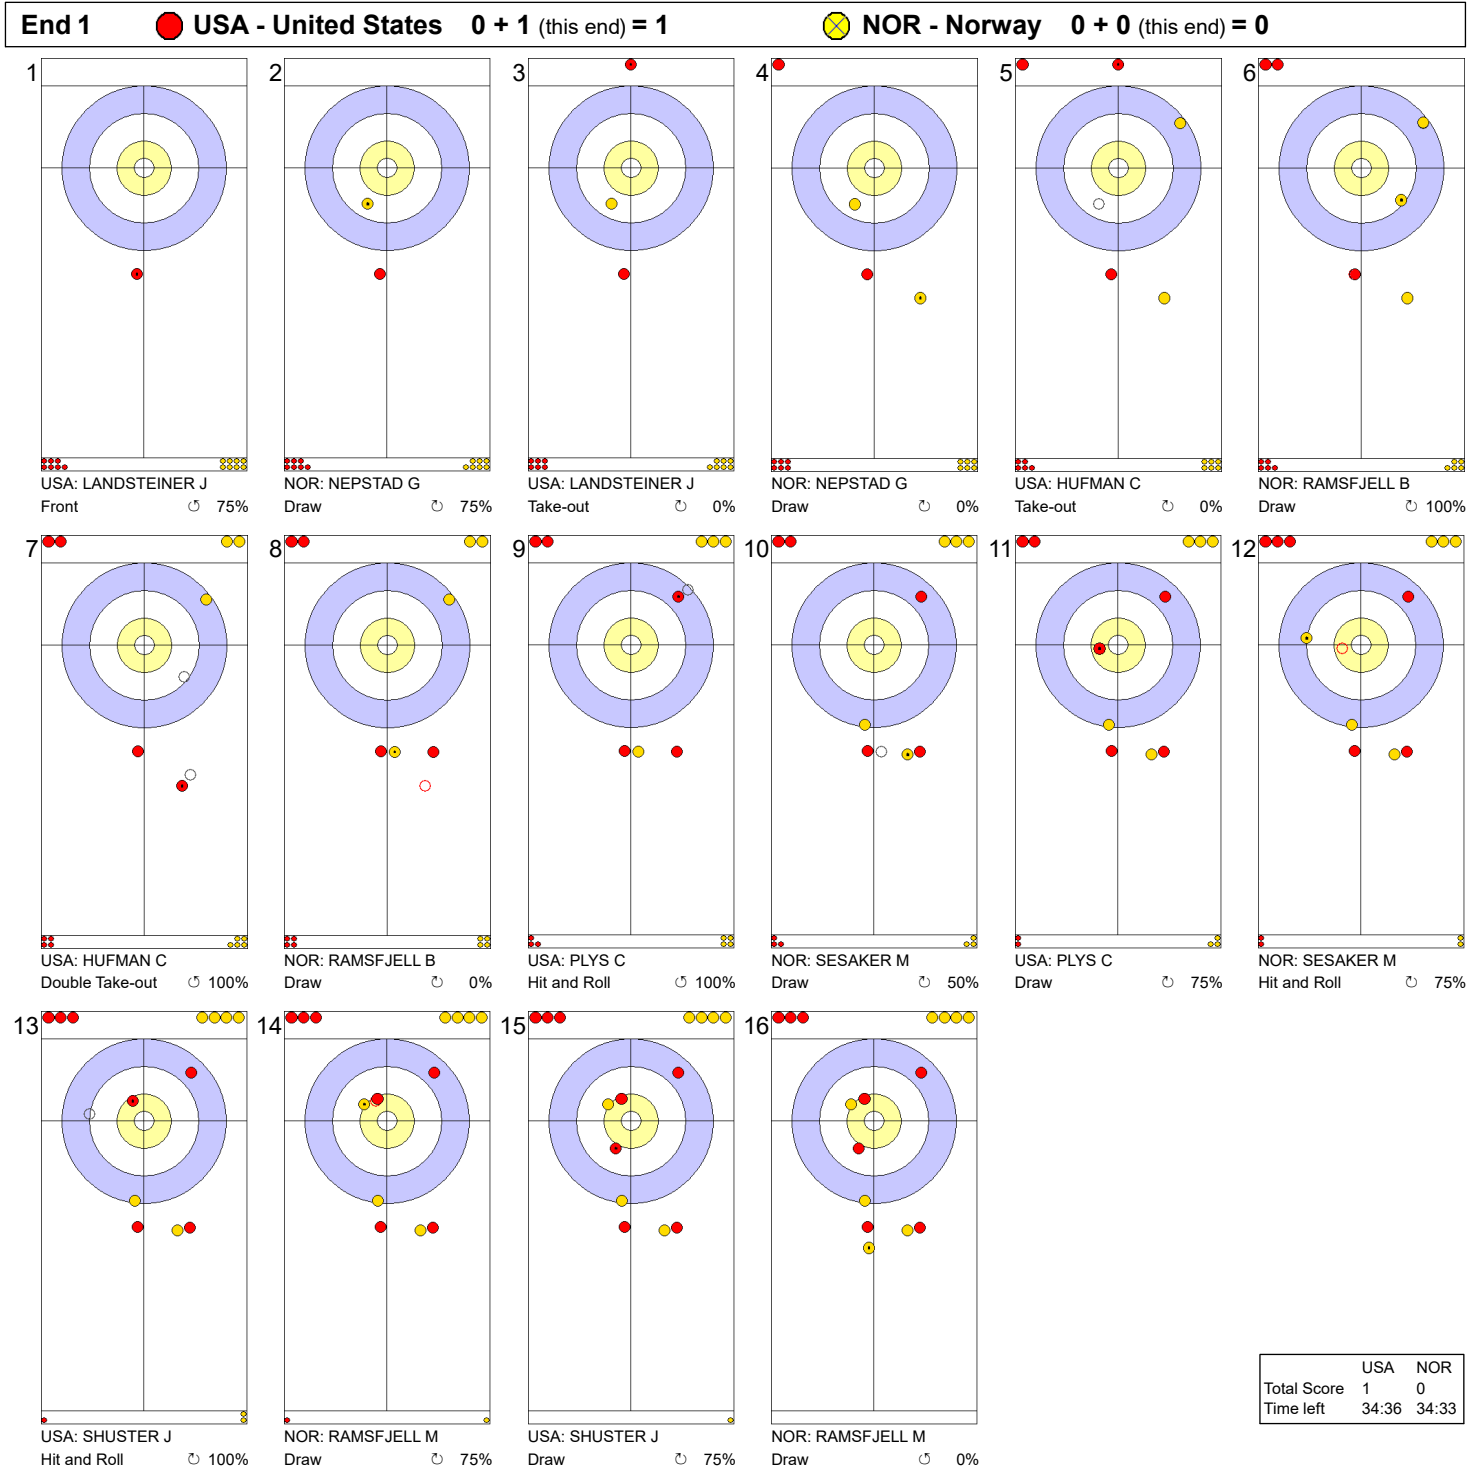

Game - Shot by Shot

Legend:
 ↻ Clockwise ↺ Counter-clockwise - Not considered

Game - Shot by Shot

Legend:
 ↻ Clockwise ↺ Counter-clockwise - Not considered

Game - Shot by Shot

Legend:
 ↻ Clockwise ↺ Counter-clockwise - Not considered

Game - Shot by Shot

Legend:
 Clockwise
  Counter-clockwise
 - Not considered