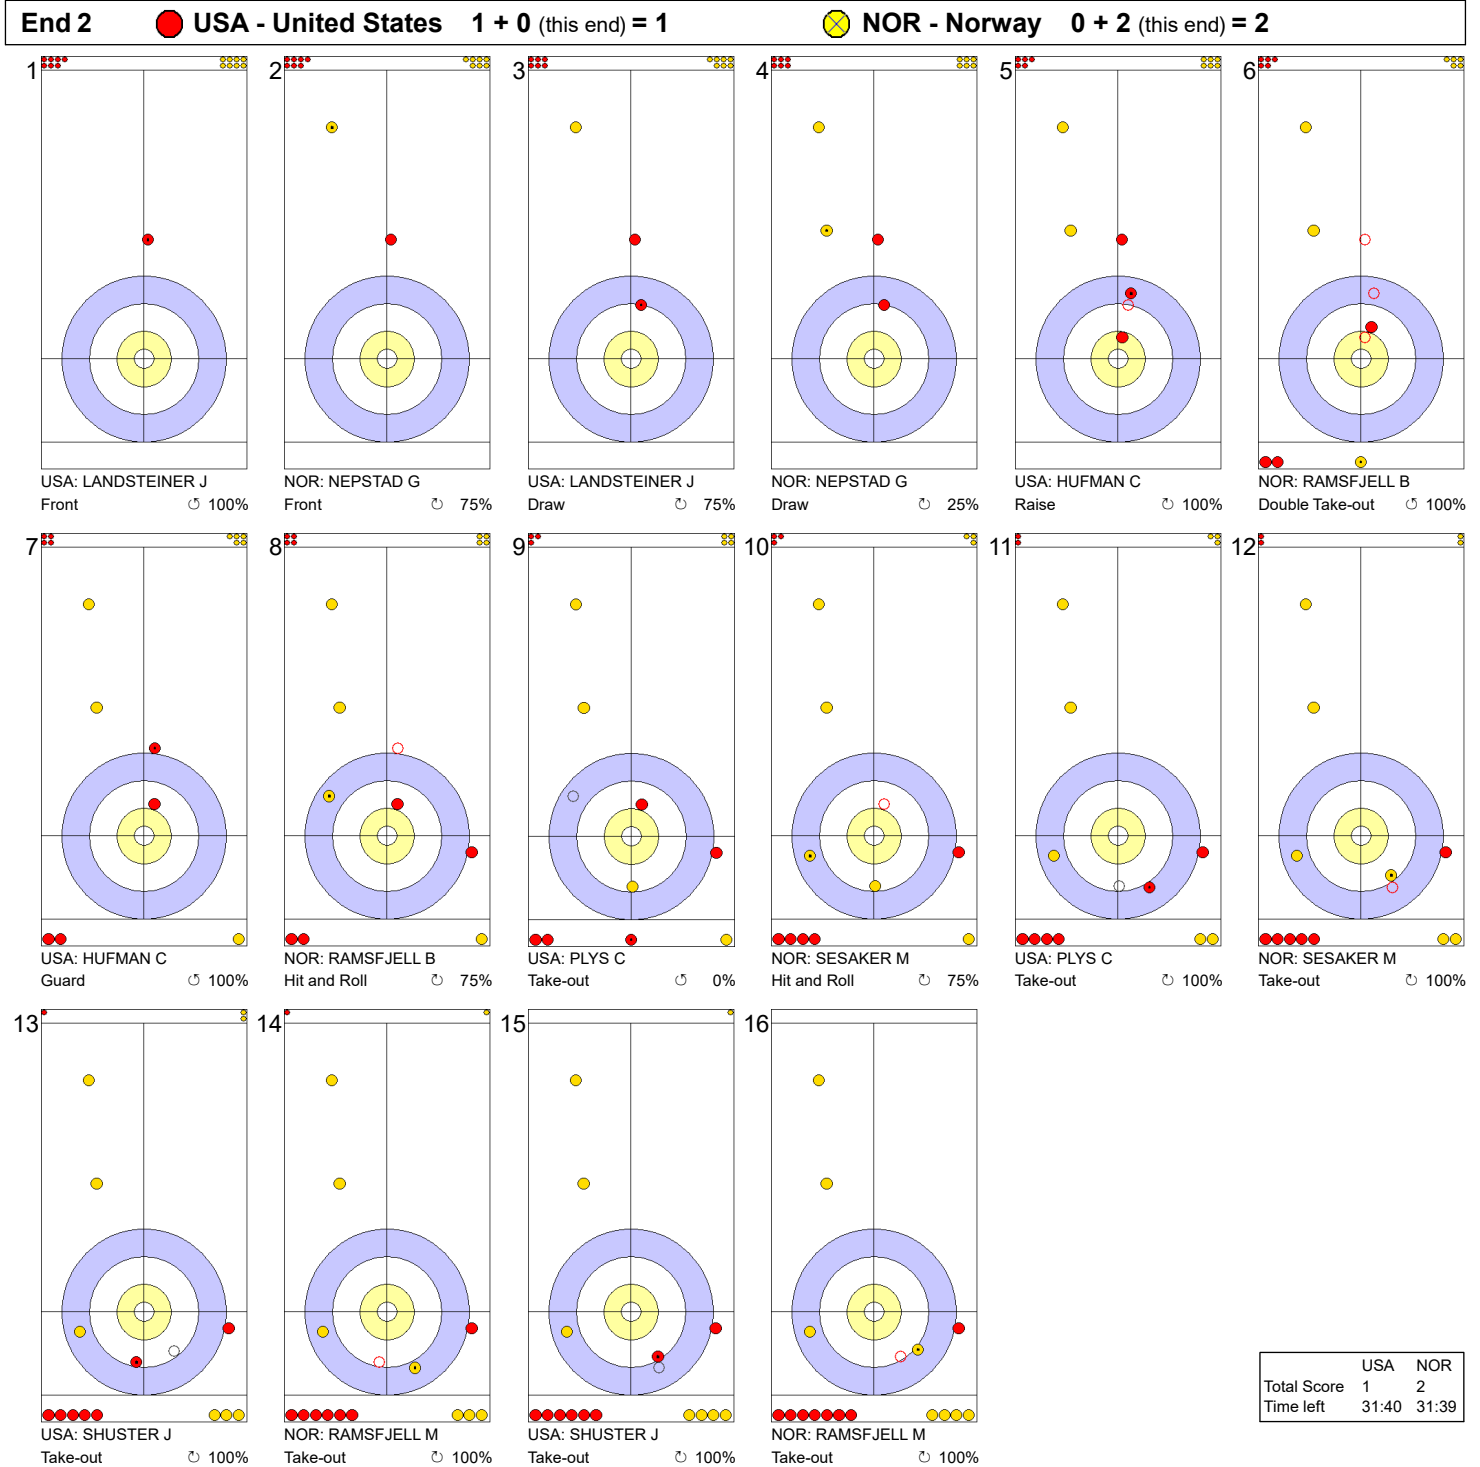

Game - Shot by Shot

Legend:
 ↻ Clockwise ↺ Counter-clockwise - Not considered

Game - Shot by Shot

Legend:
 ↻ Clockwise ↺ Counter-clockwise - Not considered

Game - Shot by Shot

Legend:
 ↻ Clockwise ↺ Counter-clockwise - Not considered

Game - Shot by Shot

Legend:
 Clockwise
  Counter-clockwise
 - Not considered