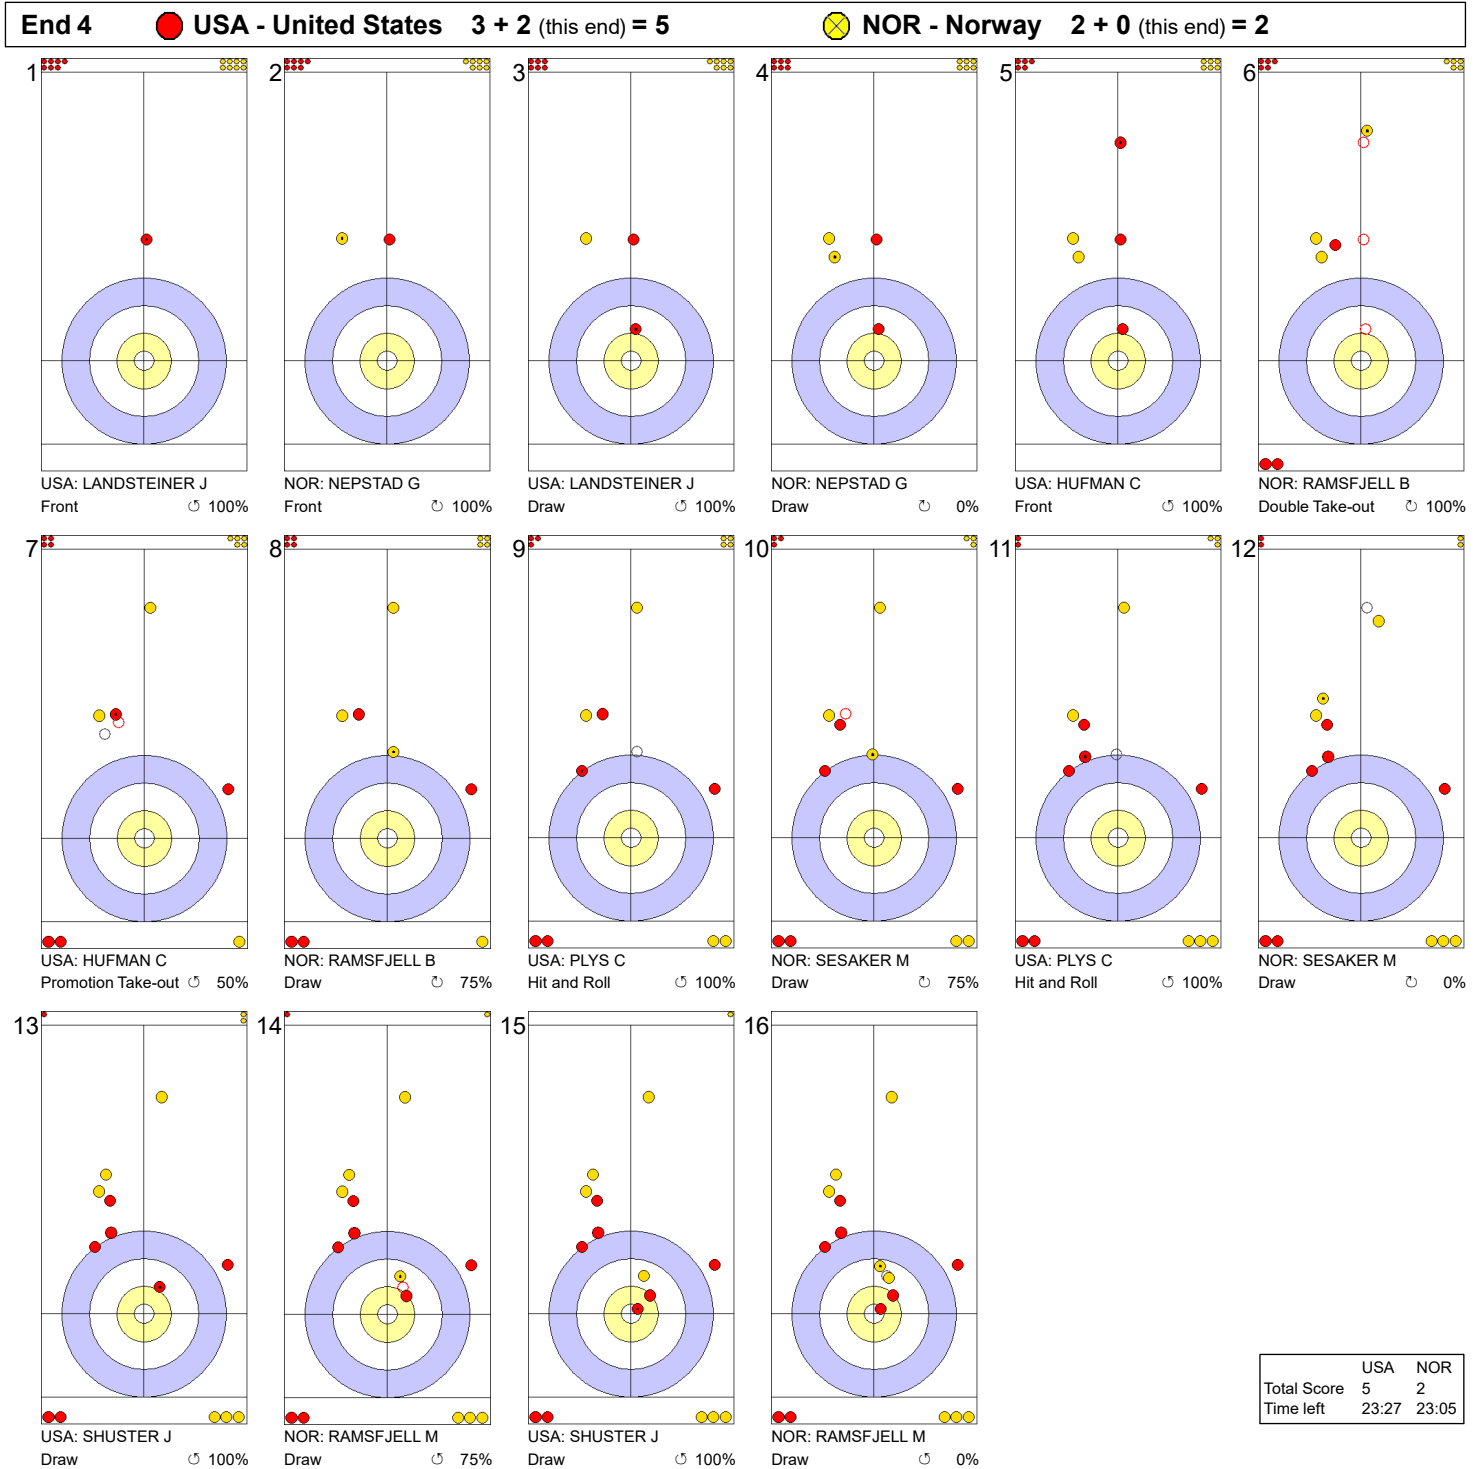

Game - Shot by Shot

Legend:
 ↻ Clockwise ↺ Counter-clockwise - Not considered

Game - Shot by Shot

Legend:
 ↻ Clockwise ↺ Counter-clockwise - Not considered

Game - Shot by Shot

Legend:
 ↻ Clockwise ↺ Counter-clockwise - Not considered

Game - Shot by Shot

Legend:
 Clockwise
  Counter-clockwise
 - Not considered