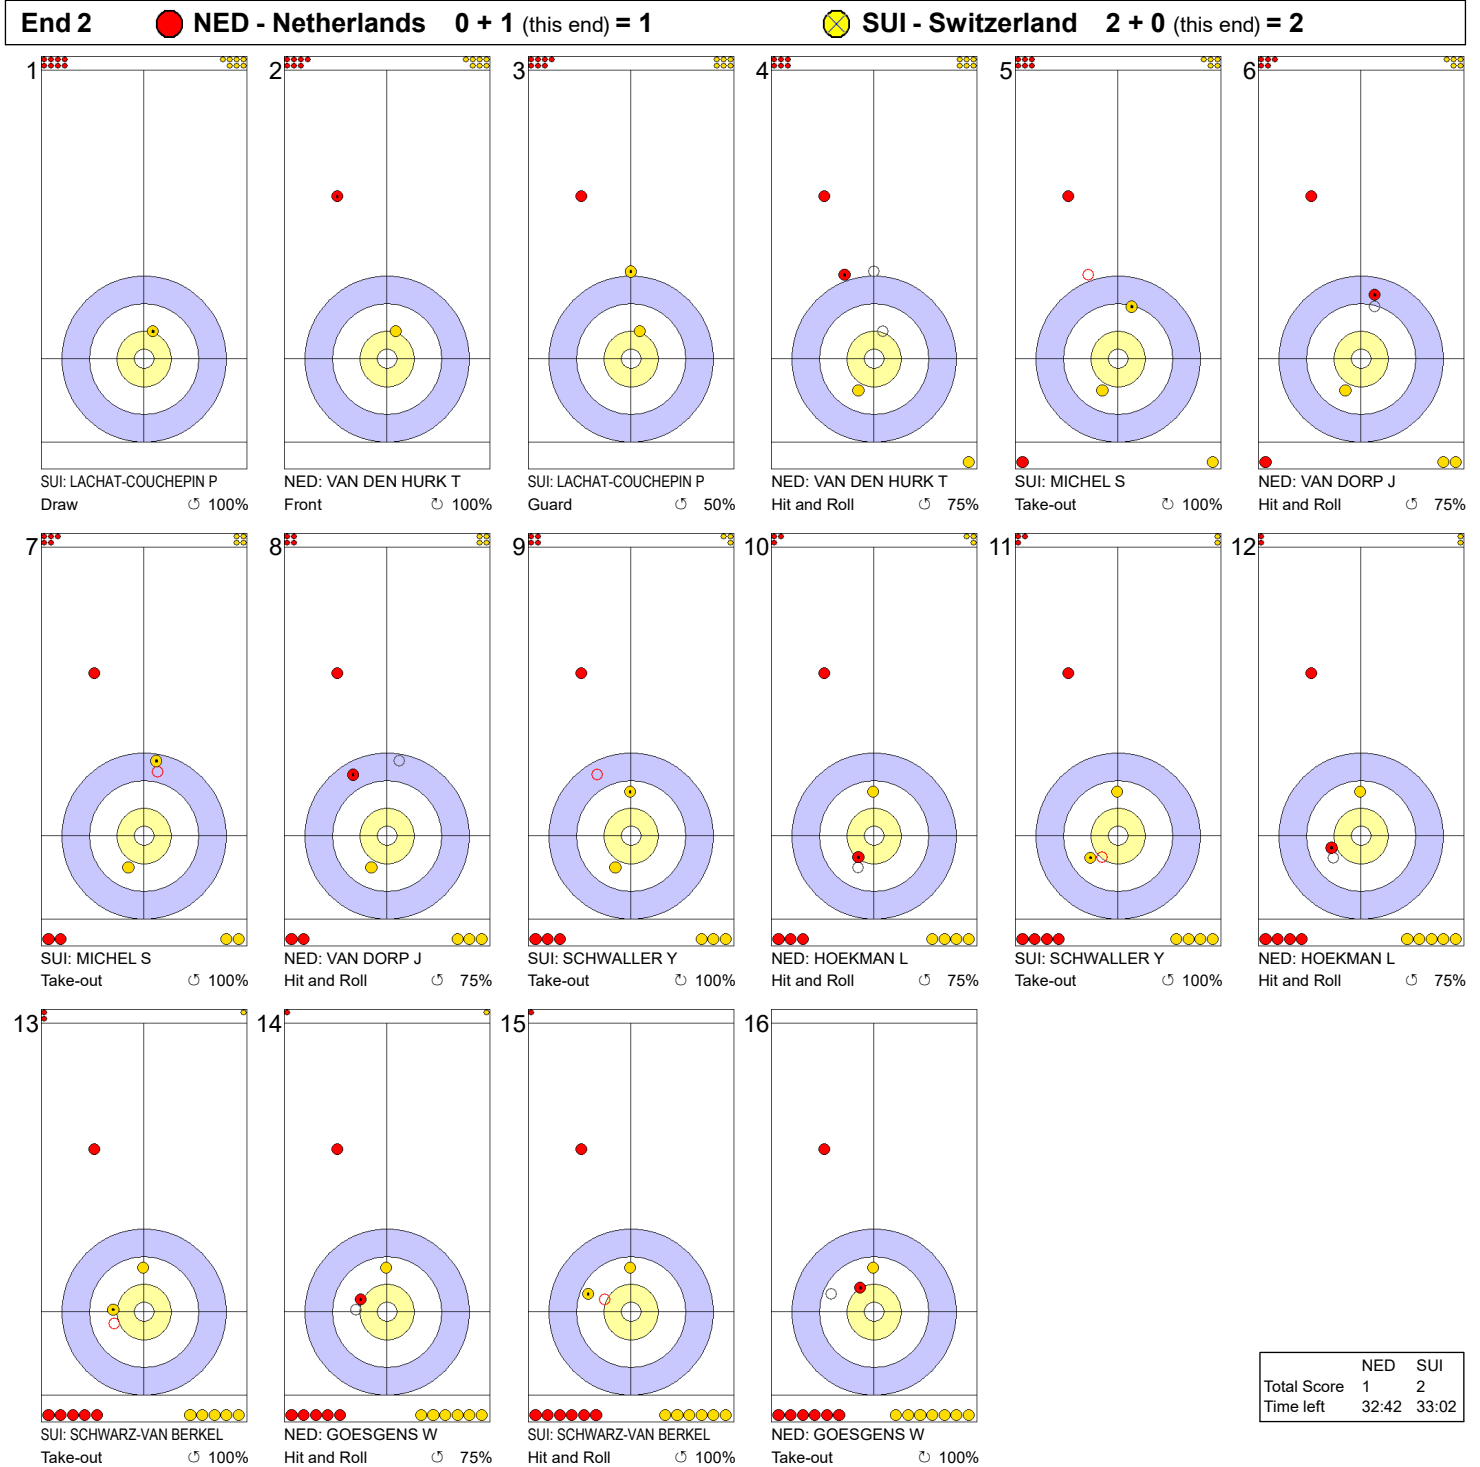

Game - Shot by Shot

	NED	SUI
Total Score	0	2
Time left	35:34	35:25

**Legend:**  
 Clockwise     
  Counter-clockwise     
 - Not considered

Game - Shot by Shot

**Legend:**  
 ↻ Clockwise      ↺ Counter-clockwise      - Not considered

**Game - Shot by Shot**

**Legend:**  
↻ Clockwise      ↺ Counter-clockwise      - Not considered

MON 1 APR 2024  
Start Time 14:00

Round Robin Session 7 - Sheet D

Game - Shot by Shot

	NED	SUI
Total Score	2	4
Time left	25:28	27:07

Legend:   
 Clockwise   
 Counter-clockwise   
 - Not considered

MON 1 APR 2024  
Start Time 14:00

Round Robin Session 7 - Sheet D

Game - Shot by Shot

**Legend:**  
 ↻ Clockwise      ↺ Counter-clockwise      - Not considered

Game - Shot by Shot

**Legend:**  
 Clockwise     
  Counter-clockwise     
 - Not considered

MON 1 APR 2024  
Start Time 14:00

Round Robin Session 7 - Sheet D

Game - Shot by Shot

**Legend:**  
 ↻ Clockwise      ↺ Counter-clockwise      - Not considered