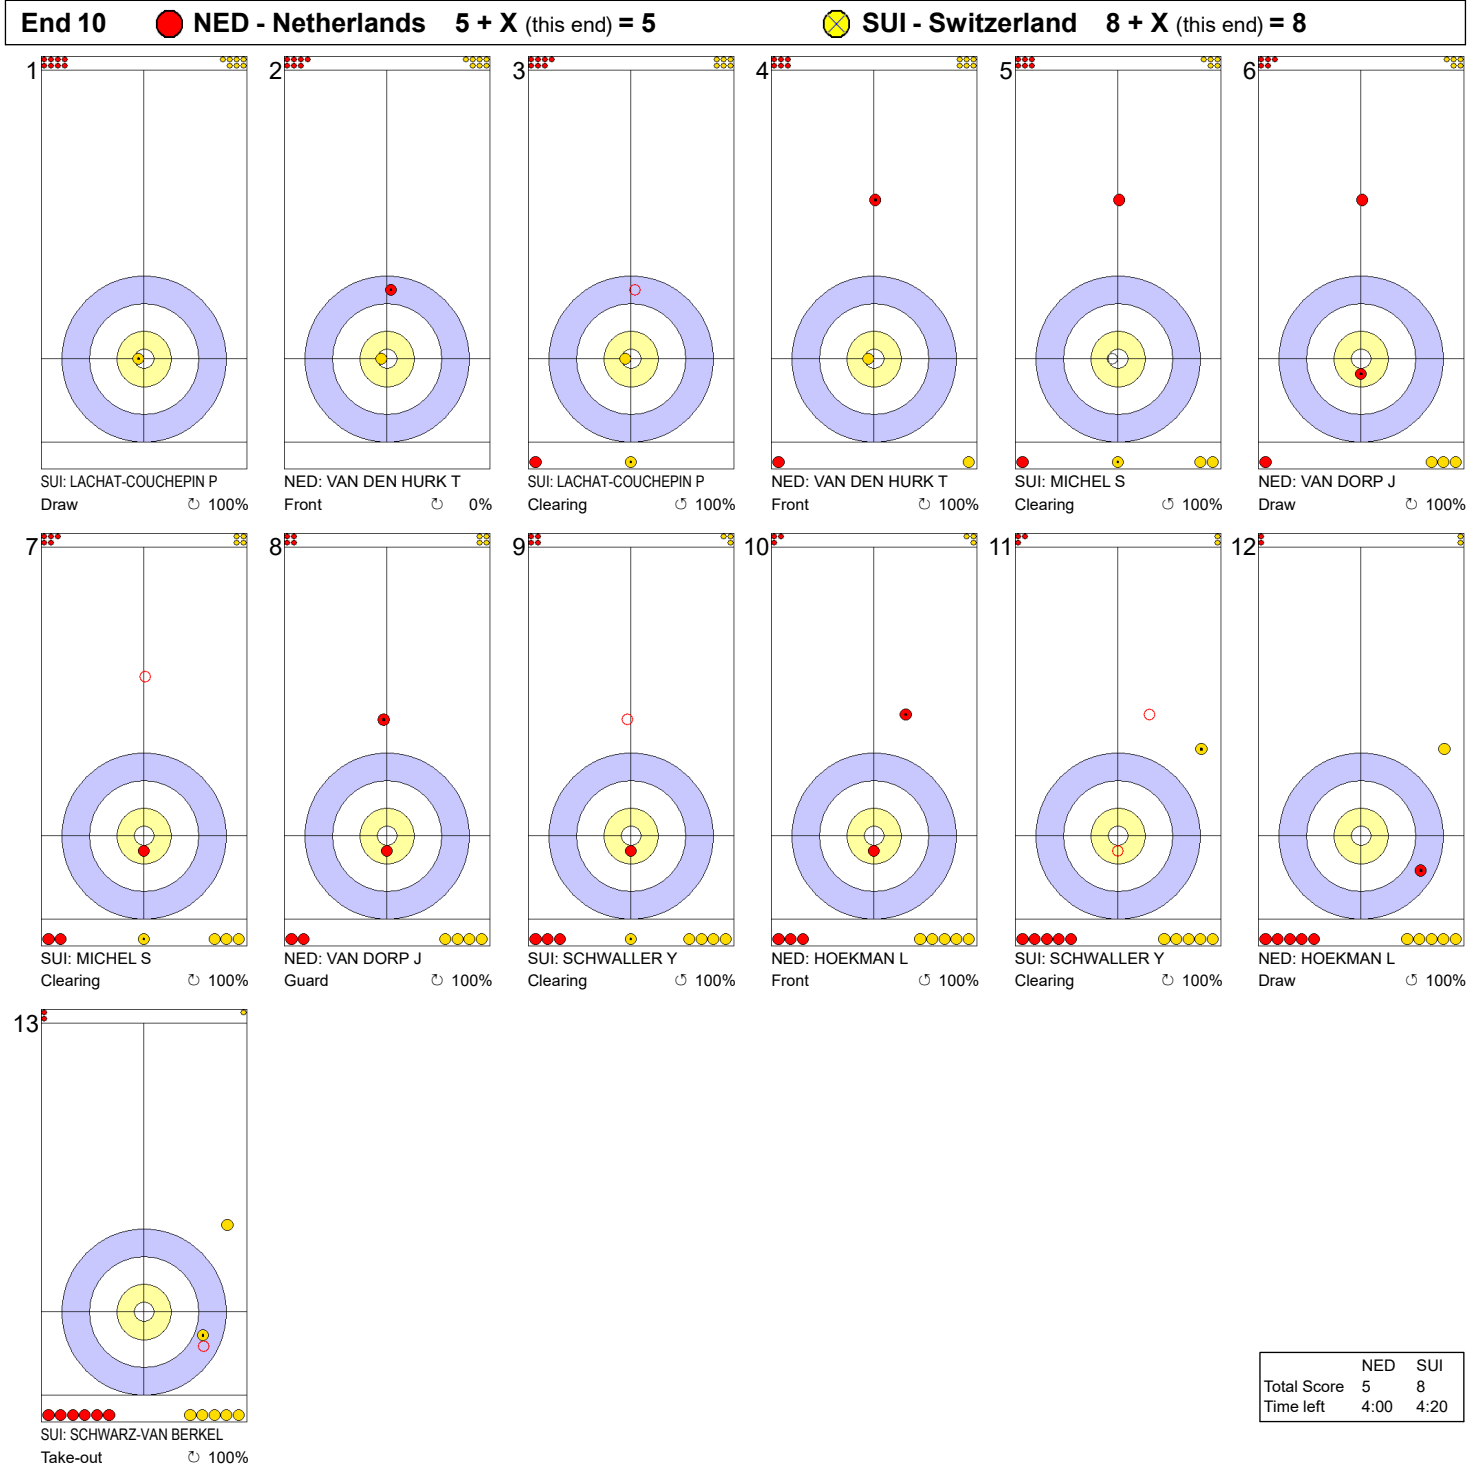

Legend:   
 Clockwise   
 Counter-clockwise   
 - Not considered

MON 1 APR 2024  
Start Time 14:00

Round Robin Session 7 - Sheet D

Game - Shot by Shot

**Legend:**  
 ↻ Clockwise      ↺ Counter-clockwise      - Not considered

Game - Shot by Shot

**Legend:**  
 Clockwise     
  Counter-clockwise     
 - Not considered

MON 1 APR 2024  
Start Time 14:00

Round Robin Session 7 - Sheet D

Game - Shot by Shot

**Legend:**  
 ↻ Clockwise      ↺ Counter-clockwise      - Not considered

Game - Shot by Shot

**Legend:**  
 ↻ Clockwise      ↺ Counter-clockwise      - Not considered

Game - Shot by Shot

**Legend:**  
 ↻ Clockwise      ↺ Counter-clockwise      - Not considered

Game - Shot by Shot

**Legend:**  
 ↻ Clockwise      ↺ Counter-clockwise      - Not considered  
 X Unfinished end due to concession