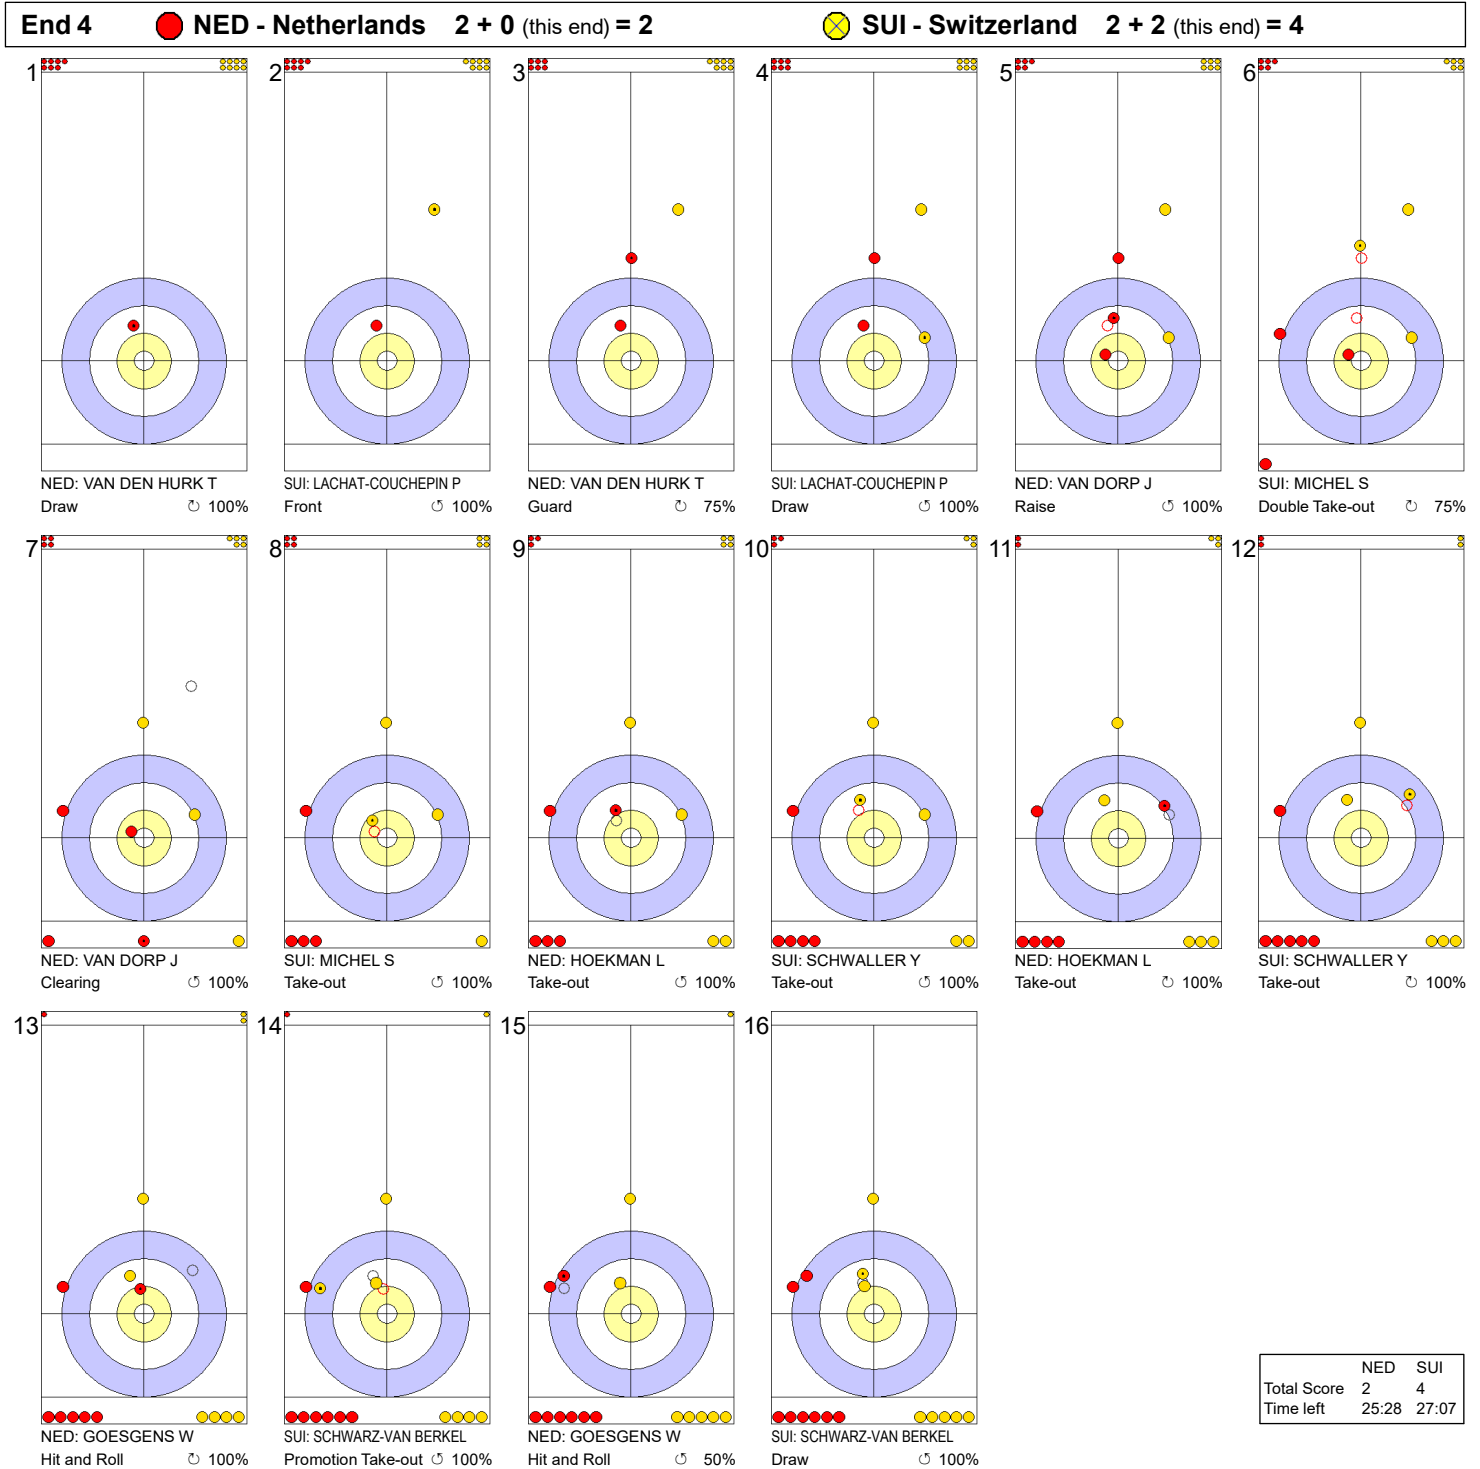

Game - Shot by Shot

	NED	SUI
Total Score	0	2
Time left	35:34	35:25

**Legend:**  
 Clockwise     
  Counter-clockwise     
 - Not considered

Game - Shot by Shot

**Legend:**  
 ↻ Clockwise      ↺ Counter-clockwise      - Not considered

**Game - Shot by Shot**

**Legend:**  
↻ Clockwise      ↺ Counter-clockwise      - Not considered

MON 1 APR 2024  
Start Time 14:00

Round Robin Session 7 - Sheet D

Game - Shot by Shot

	NED	SUI
Total Score	2	4
Time left	25:28	27:07

Legend:   
 Clockwise   
 Counter-clockwise   
 - Not considered

MON 1 APR 2024  
Start Time 14:00

Round Robin Session 7 - Sheet D

Game - Shot by Shot

**Legend:**  
 ↻ Clockwise      ↺ Counter-clockwise      - Not considered

Game - Shot by Shot

**Legend:**  
 Clockwise     
  Counter-clockwise     
 - Not considered

MON 1 APR 2024  
Start Time 14:00

Round Robin Session 7 - Sheet D

Game - Shot by Shot

**Legend:**  
 ↻ Clockwise      ↺ Counter-clockwise      - Not considered