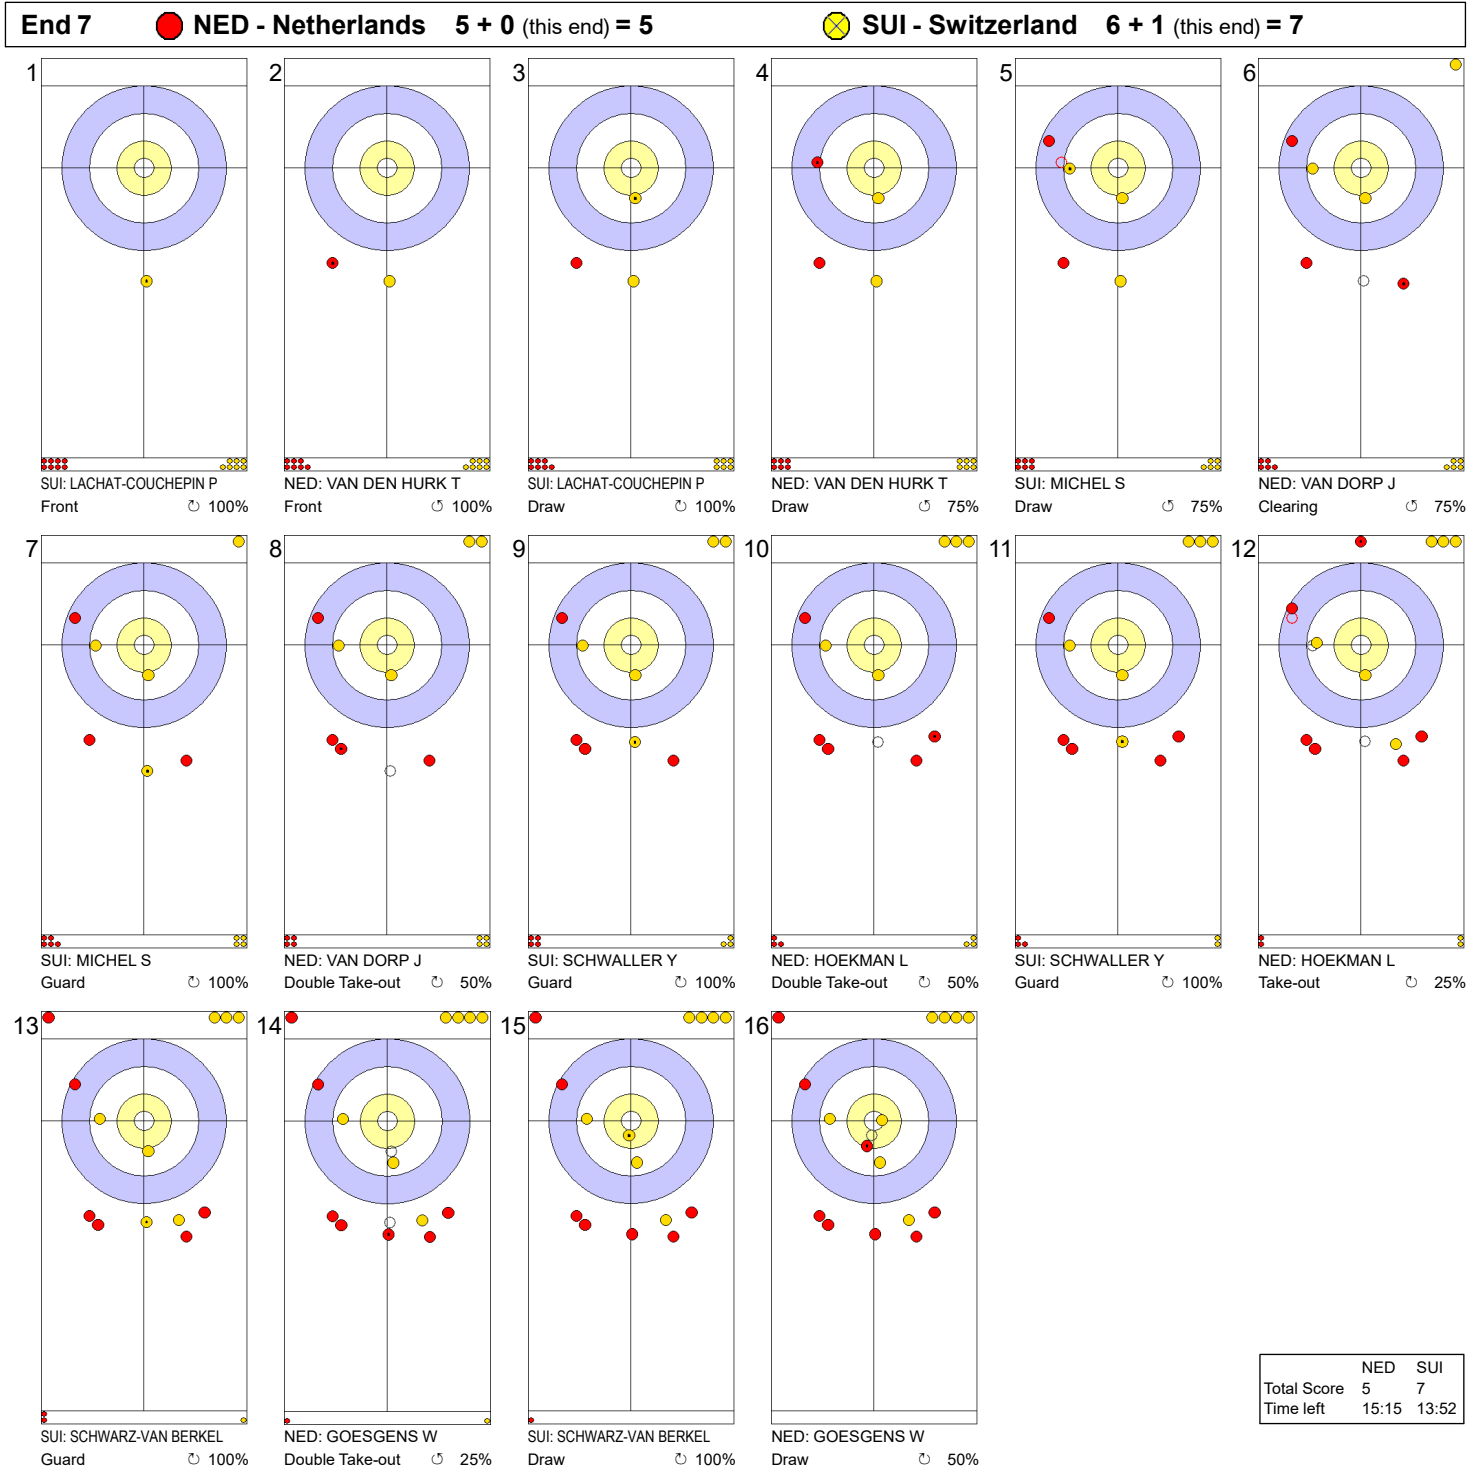

Legend:   
 Clockwise   
 Counter-clockwise   
 - Not considered

MON 1 APR 2024  
Start Time 14:00

Round Robin Session 7 - Sheet D

Game - Shot by Shot

**Legend:**  
 ↻ Clockwise      ↺ Counter-clockwise      - Not considered

Game - Shot by Shot

**Legend:**  
 Clockwise     
  Counter-clockwise     
 - Not considered

MON 1 APR 2024  
Start Time 14:00

Round Robin Session 7 - Sheet D

Game - Shot by Shot

**Legend:**  
 ↻ Clockwise      ↺ Counter-clockwise      - Not considered

Game - Shot by Shot

**Legend:**  
 ↻ Clockwise      ↺ Counter-clockwise      - Not considered

Game - Shot by Shot

**Legend:**  
 ↻ Clockwise      ↺ Counter-clockwise      - Not considered

Game - Shot by Shot

**Legend:**  
 ↻ Clockwise      ↺ Counter-clockwise      - Not considered  
 X Unfinished end due to concession