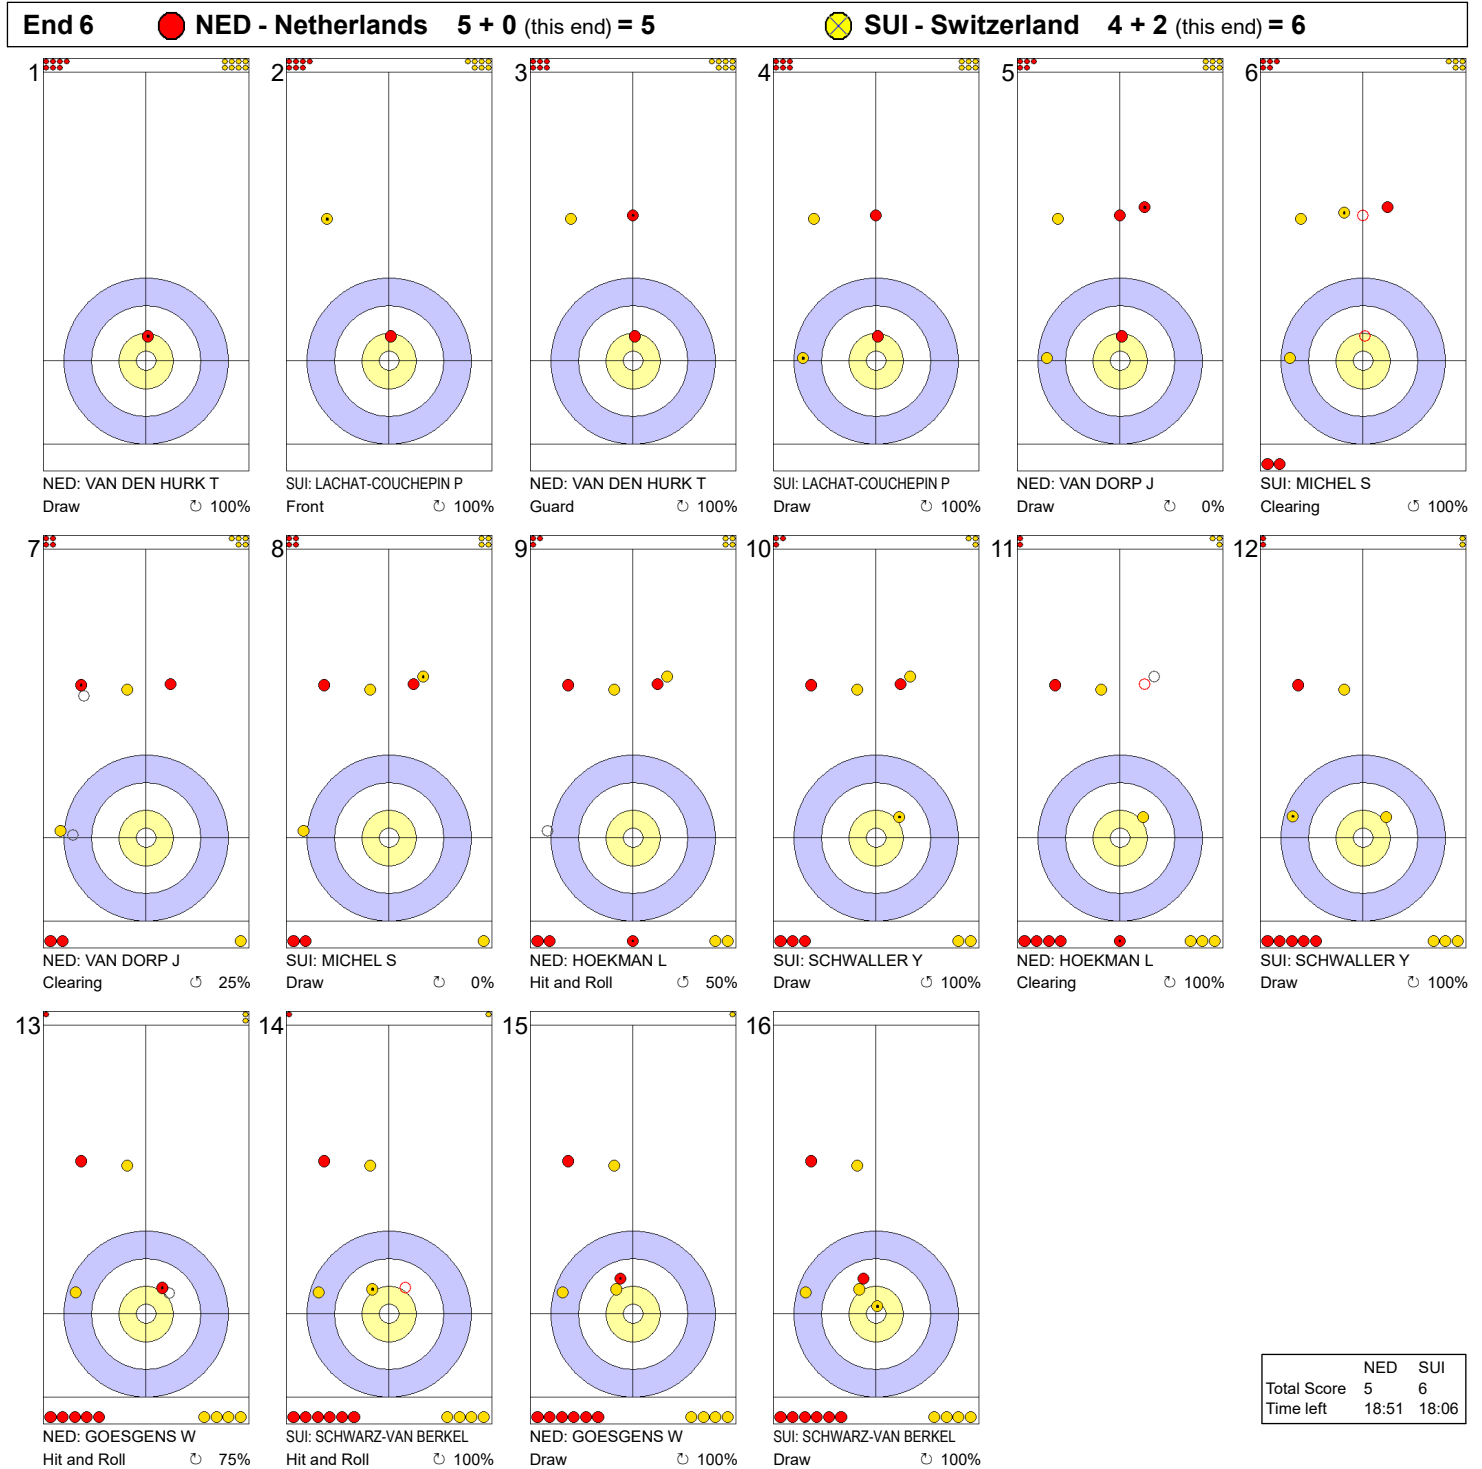

**Game - Shot by Shot**

**Legend:**  
↻ Clockwise      ↺ Counter-clockwise      - Not considered

MON 1 APR 2024  
Start Time 14:00

Round Robin Session 7 - Sheet D

Game - Shot by Shot

	NED	SUI
Total Score	2	4
Time left	25:28	27:07

Legend:   
 Clockwise   
 Counter-clockwise   
 - Not considered

MON 1 APR 2024  
Start Time 14:00

Round Robin Session 7 - Sheet D

Game - Shot by Shot

**Legend:**  
 ↻ Clockwise      ↺ Counter-clockwise      - Not considered

Game - Shot by Shot

**Legend:**  
 Clockwise     
  Counter-clockwise     
 - Not considered

MON 1 APR 2024  
Start Time 14:00

Round Robin Session 7 - Sheet D

Game - Shot by Shot

**Legend:**  
 ↻ Clockwise      ↺ Counter-clockwise      - Not considered

Game - Shot by Shot

**Legend:**  
 ↻ Clockwise      ↺ Counter-clockwise      - Not considered

Game - Shot by Shot

**Legend:**  
 ↻ Clockwise      ↺ Counter-clockwise      - Not considered

Game - Shot by Shot