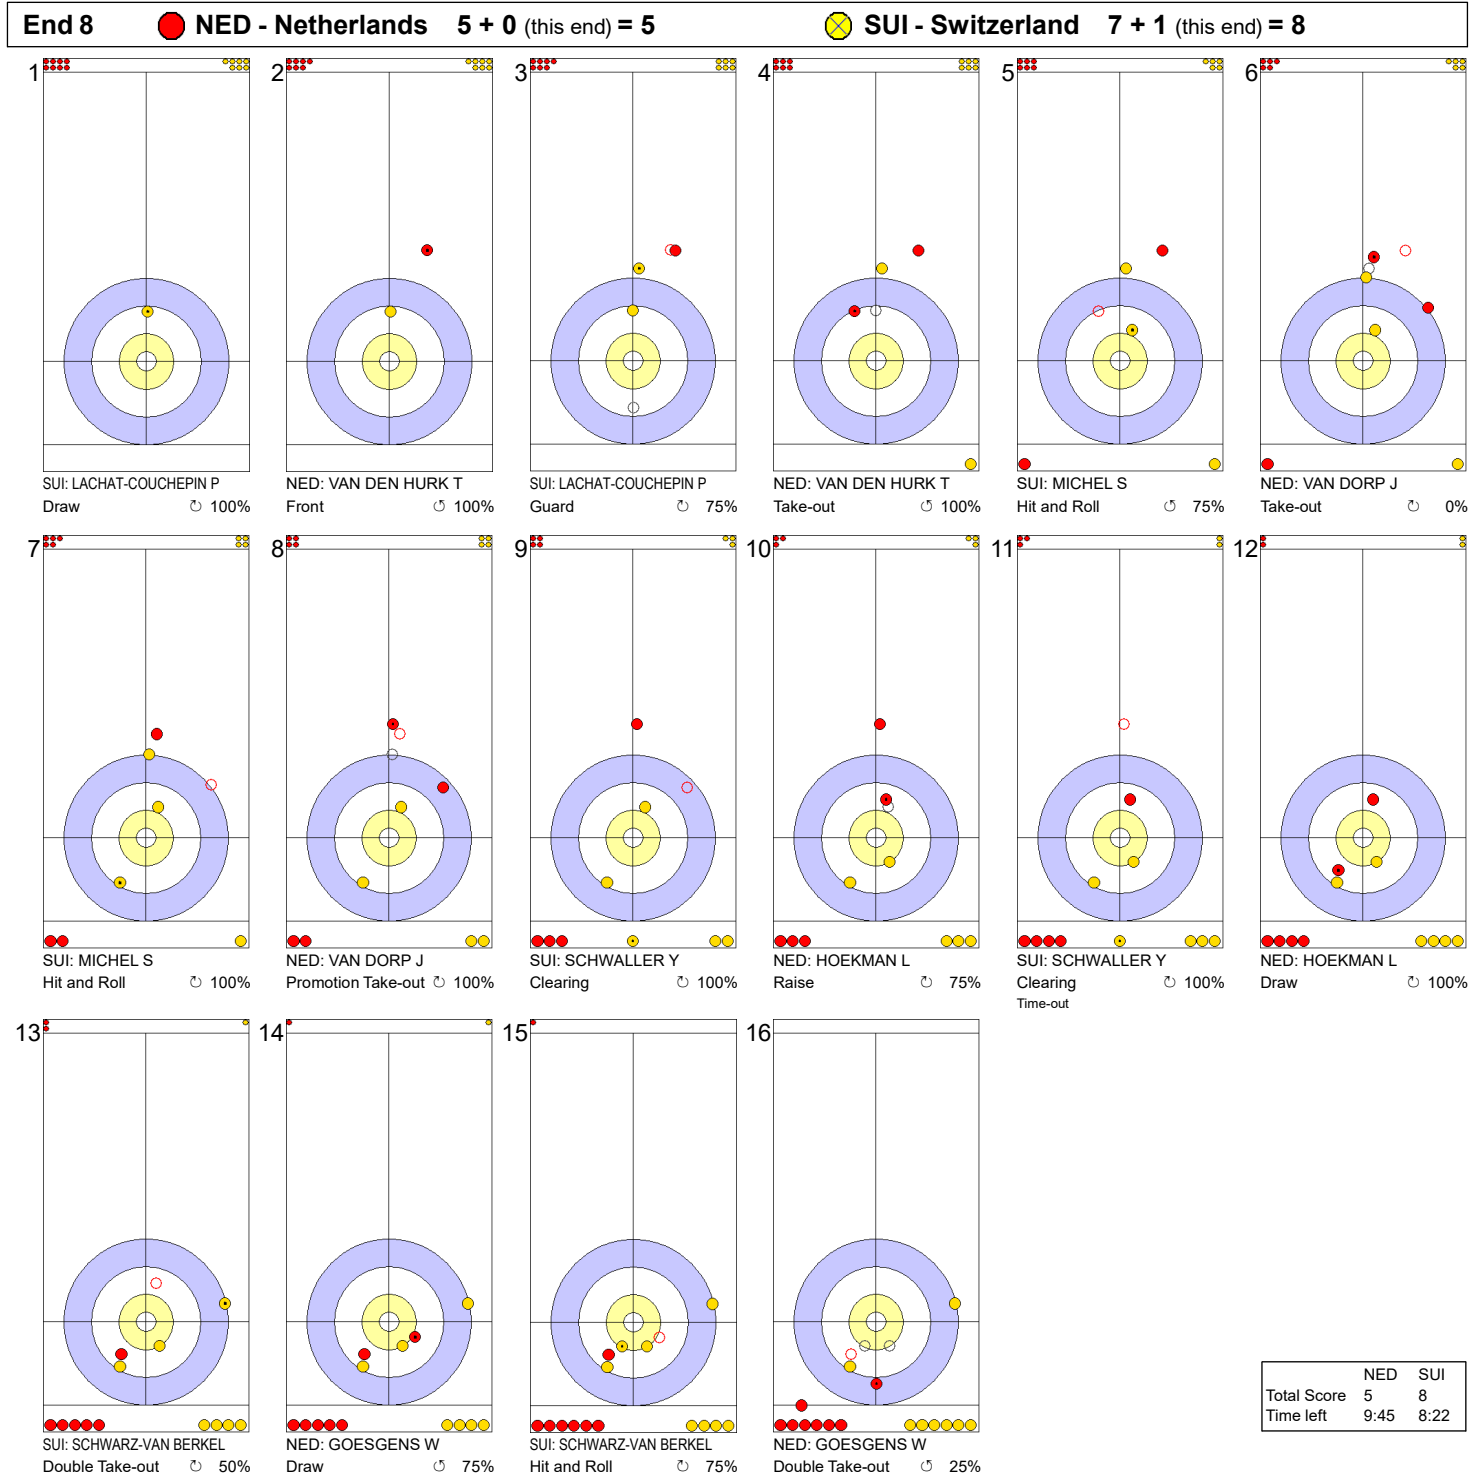

Legend:   
 Clockwise   
 Counter-clockwise   
 - Not considered

MON 1 APR 2024  
Start Time 14:00

Round Robin Session 7 - Sheet D

Game - Shot by Shot

**Legend:**  
 ↻ Clockwise      ↺ Counter-clockwise      - Not considered

Game - Shot by Shot

**Legend:**  
 Clockwise     
  Counter-clockwise     
 - Not considered

MON 1 APR 2024  
Start Time 14:00

Round Robin Session 7 - Sheet D

Game - Shot by Shot

**Legend:**  
 ↻ Clockwise      ↺ Counter-clockwise      - Not considered

Game - Shot by Shot

**Legend:**  
 ↻ Clockwise      ↺ Counter-clockwise      - Not considered

Game - Shot by Shot

**Legend:**  
 ↻ Clockwise      ↺ Counter-clockwise      - Not considered

Game - Shot by Shot

**Legend:**  
 ↻ Clockwise      ↺ Counter-clockwise      - Not considered  
 X Unfinished end due to concession