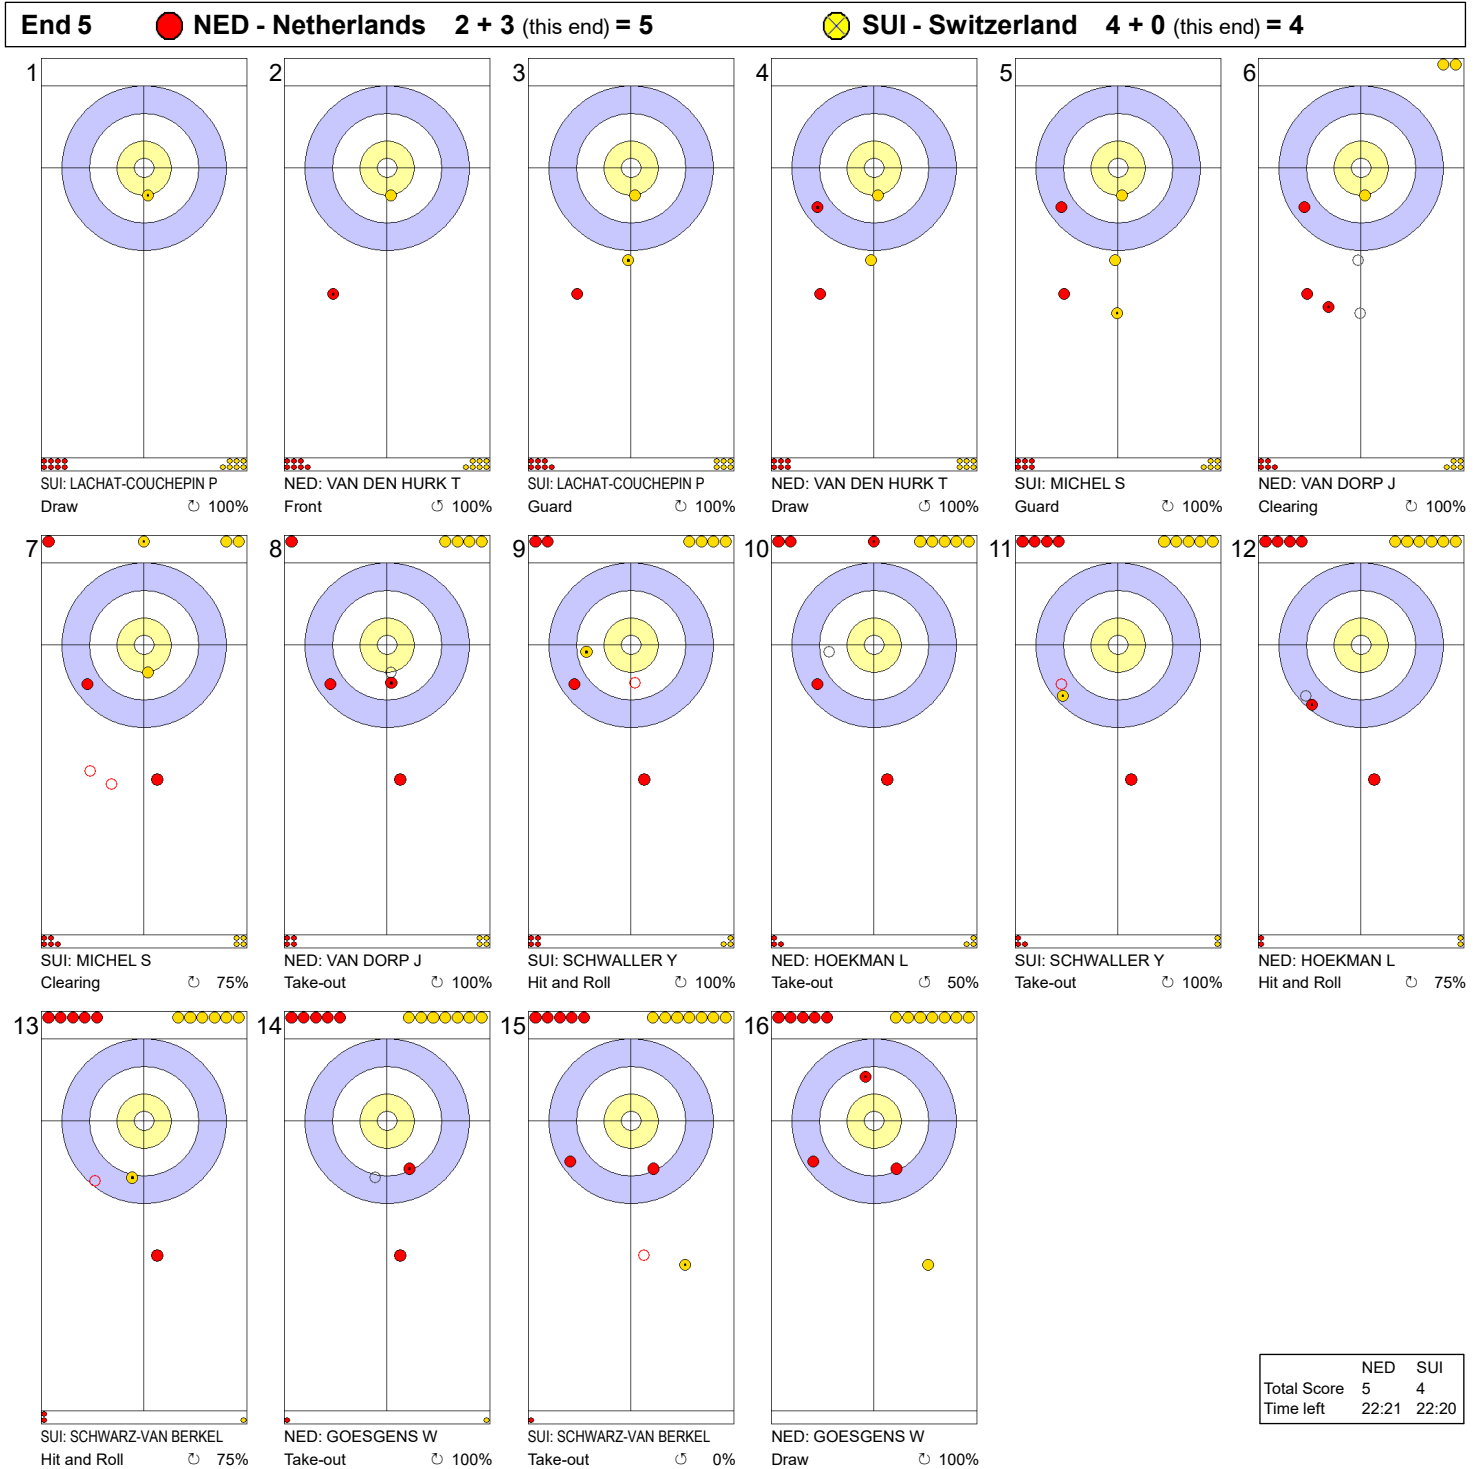

Game - Shot by Shot

	NED	SUI
Total Score	0	2
Time left	35:34	35:25

**Legend:**  
 Clockwise     
  Counter-clockwise     
 - Not considered

Game - Shot by Shot

**Legend:**  
 ↻ Clockwise      ↺ Counter-clockwise      - Not considered

**Game - Shot by Shot**

**Legend:**  
↻ Clockwise      ↺ Counter-clockwise      - Not considered

MON 1 APR 2024  
Start Time 14:00

Round Robin Session 7 - Sheet D

Game - Shot by Shot

	NED	SUI
Total Score	2	4
Time left	25:28	27:07

Legend:   
 Clockwise   
 Counter-clockwise   
 - Not considered

MON 1 APR 2024  
Start Time 14:00

Round Robin Session 7 - Sheet D

Game - Shot by Shot

**Legend:**  
 ↻ Clockwise      ↺ Counter-clockwise      - Not considered

Game - Shot by Shot

**Legend:**  
 Clockwise     
  Counter-clockwise     
 - Not considered

MON 1 APR 2024  
Start Time 14:00

Round Robin Session 7 - Sheet D

Game - Shot by Shot

**Legend:**  
 ↻ Clockwise      ↺ Counter-clockwise      - Not considered