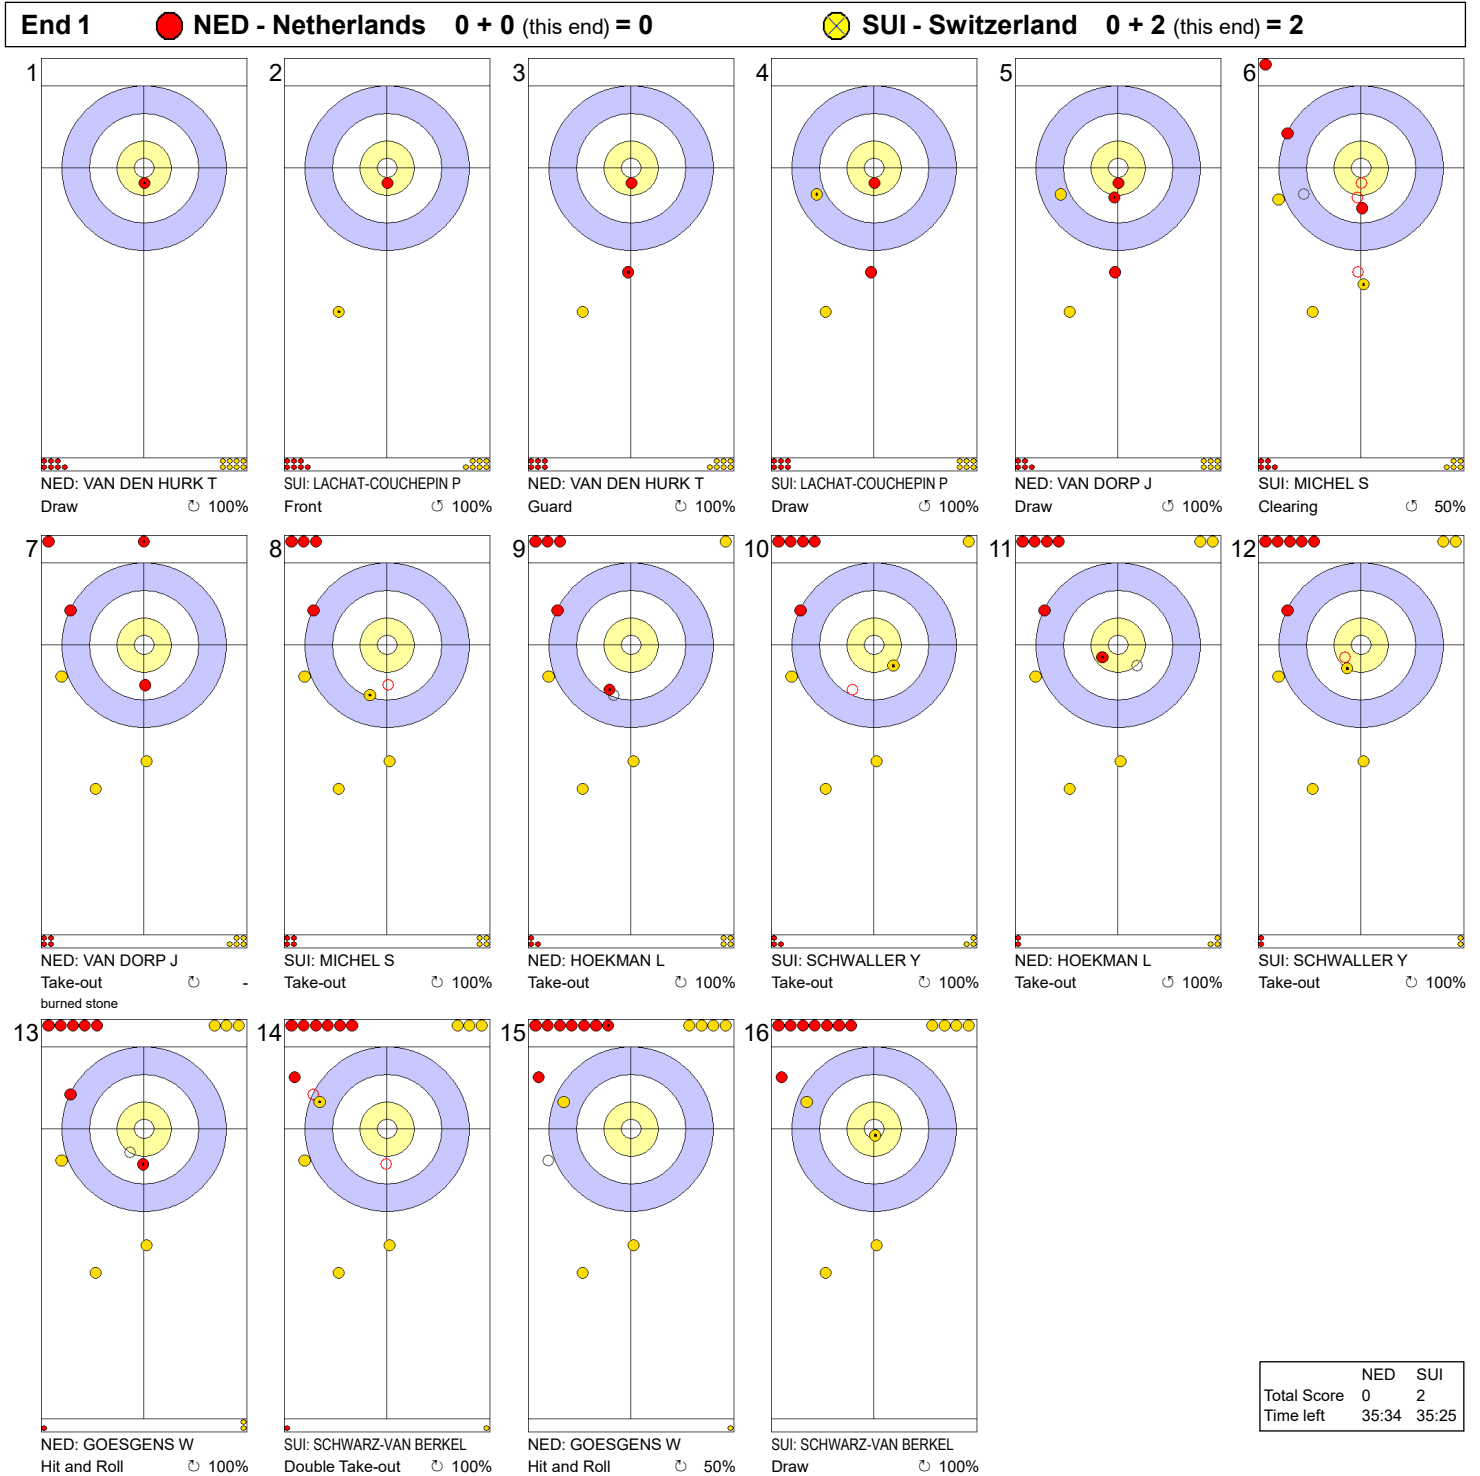

Game - Shot by Shot

	NED	SUI
Total Score	0	2
Time left	35:34	35:25

**Legend:**  
 Clockwise     
  Counter-clockwise     
 - Not considered

Game - Shot by Shot

**Legend:**  
 ↻ Clockwise      ↺ Counter-clockwise      - Not considered

**Game - Shot by Shot**

**Legend:**  
↻ Clockwise      ↺ Counter-clockwise      - Not considered

MON 1 APR 2024  
Start Time 14:00

Round Robin Session 7 - Sheet D

Game - Shot by Shot

	NED	SUI
Total Score	2	4
Time left	25:28	27:07

Legend:   
 Clockwise   
 Counter-clockwise   
 - Not considered

MON 1 APR 2024  
Start Time 14:00

Round Robin Session 7 - Sheet D

Game - Shot by Shot

**Legend:**  
 ↻ Clockwise      ↺ Counter-clockwise      - Not considered

Game - Shot by Shot

**Legend:**  
 Clockwise     
  Counter-clockwise     
 - Not considered

MON 1 APR 2024  
Start Time 14:00

Round Robin Session 7 - Sheet D

Game - Shot by Shot

**Legend:**  
 ↻ Clockwise      ↺ Counter-clockwise      - Not considered