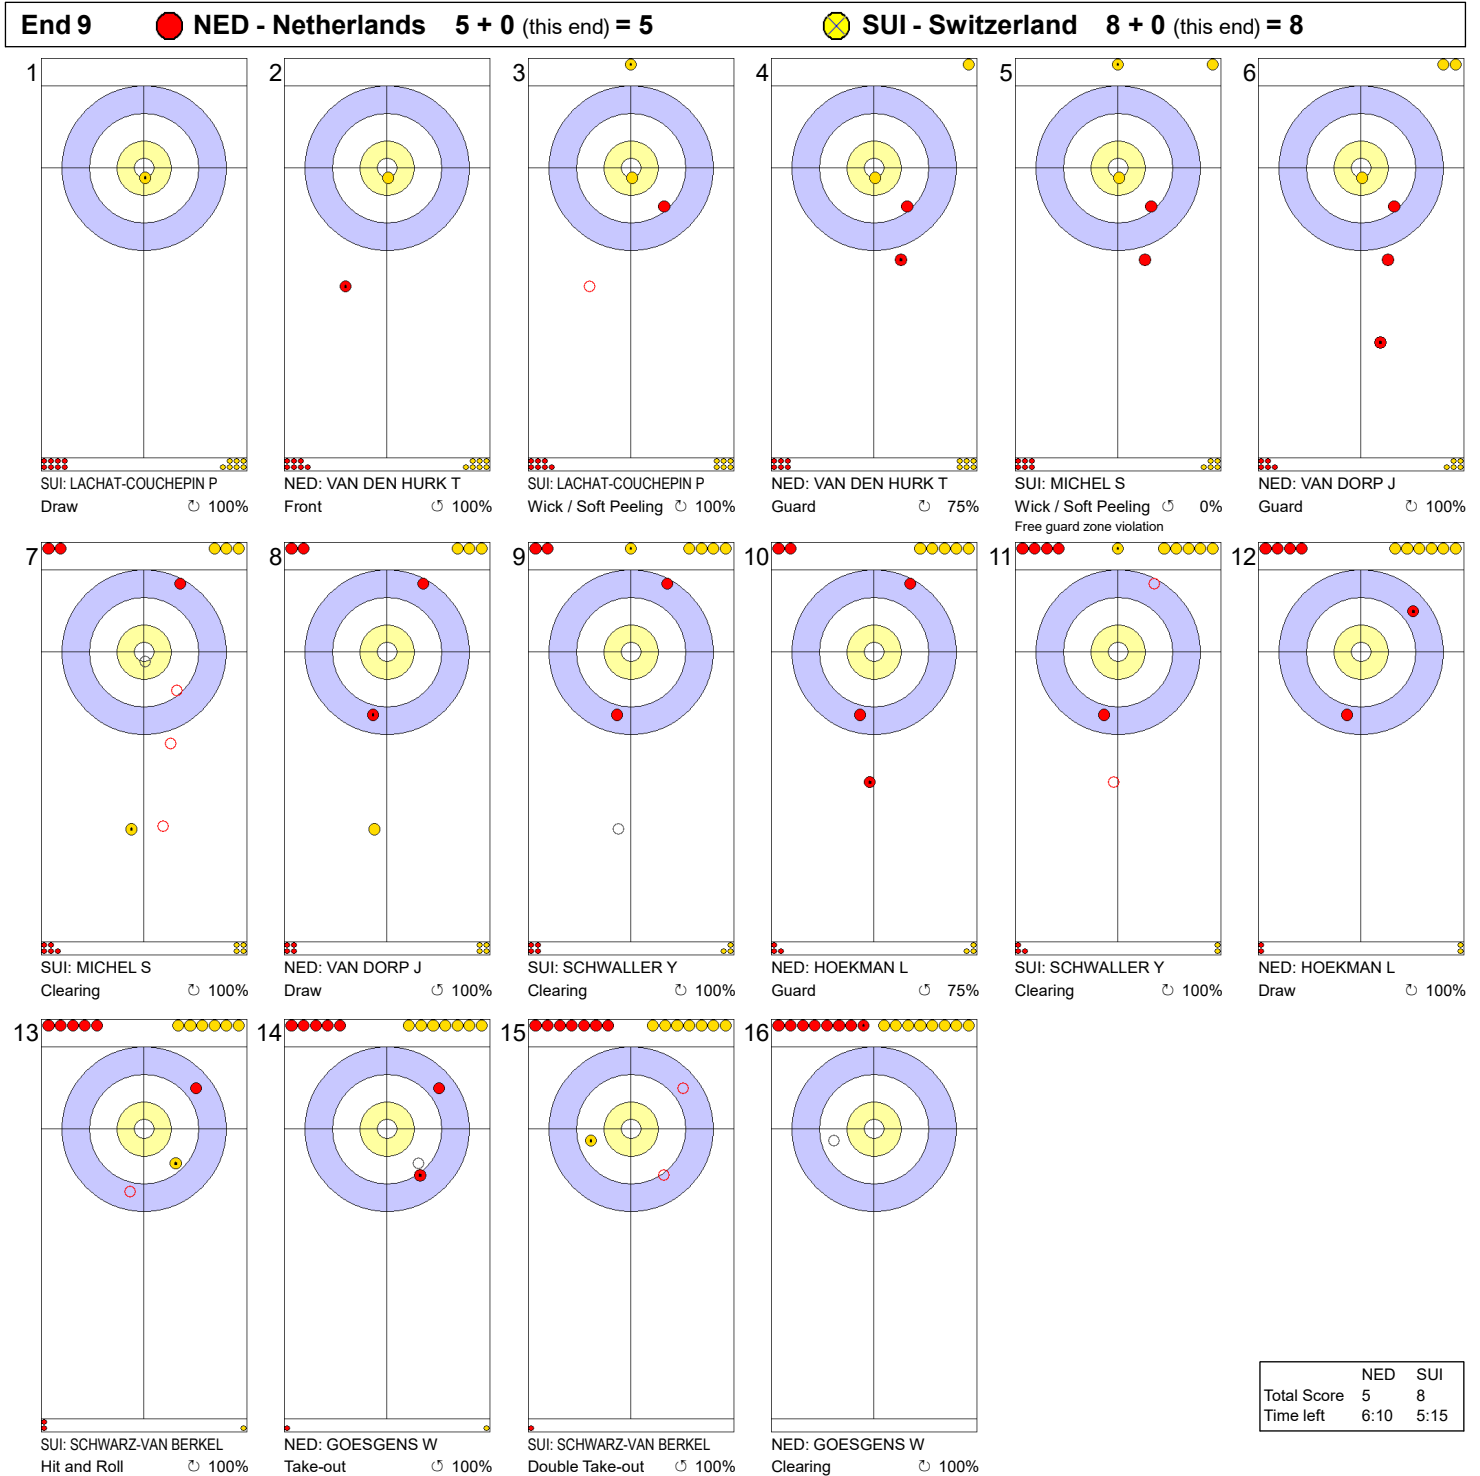

Legend:   
 Clockwise   
 Counter-clockwise   
 - Not considered

MON 1 APR 2024  
Start Time 14:00

Round Robin Session 7 - Sheet D

Game - Shot by Shot

**Legend:**  
 ↻ Clockwise      ↺ Counter-clockwise      - Not considered

Game - Shot by Shot

**Legend:**  
 Clockwise     
  Counter-clockwise     
 - Not considered

MON 1 APR 2024  
Start Time 14:00

Round Robin Session 7 - Sheet D

Game - Shot by Shot

**Legend:**  
 ↻ Clockwise      ↺ Counter-clockwise      - Not considered

Game - Shot by Shot

**Legend:**  
 ↻ Clockwise      ↺ Counter-clockwise      - Not considered

Game - Shot by Shot

**Legend:**  
 ↻ Clockwise      ↺ Counter-clockwise      - Not considered

Game - Shot by Shot

**Legend:**  
 ↻ Clockwise      ↺ Counter-clockwise      - Not considered  
 X Unfinished end due to concession