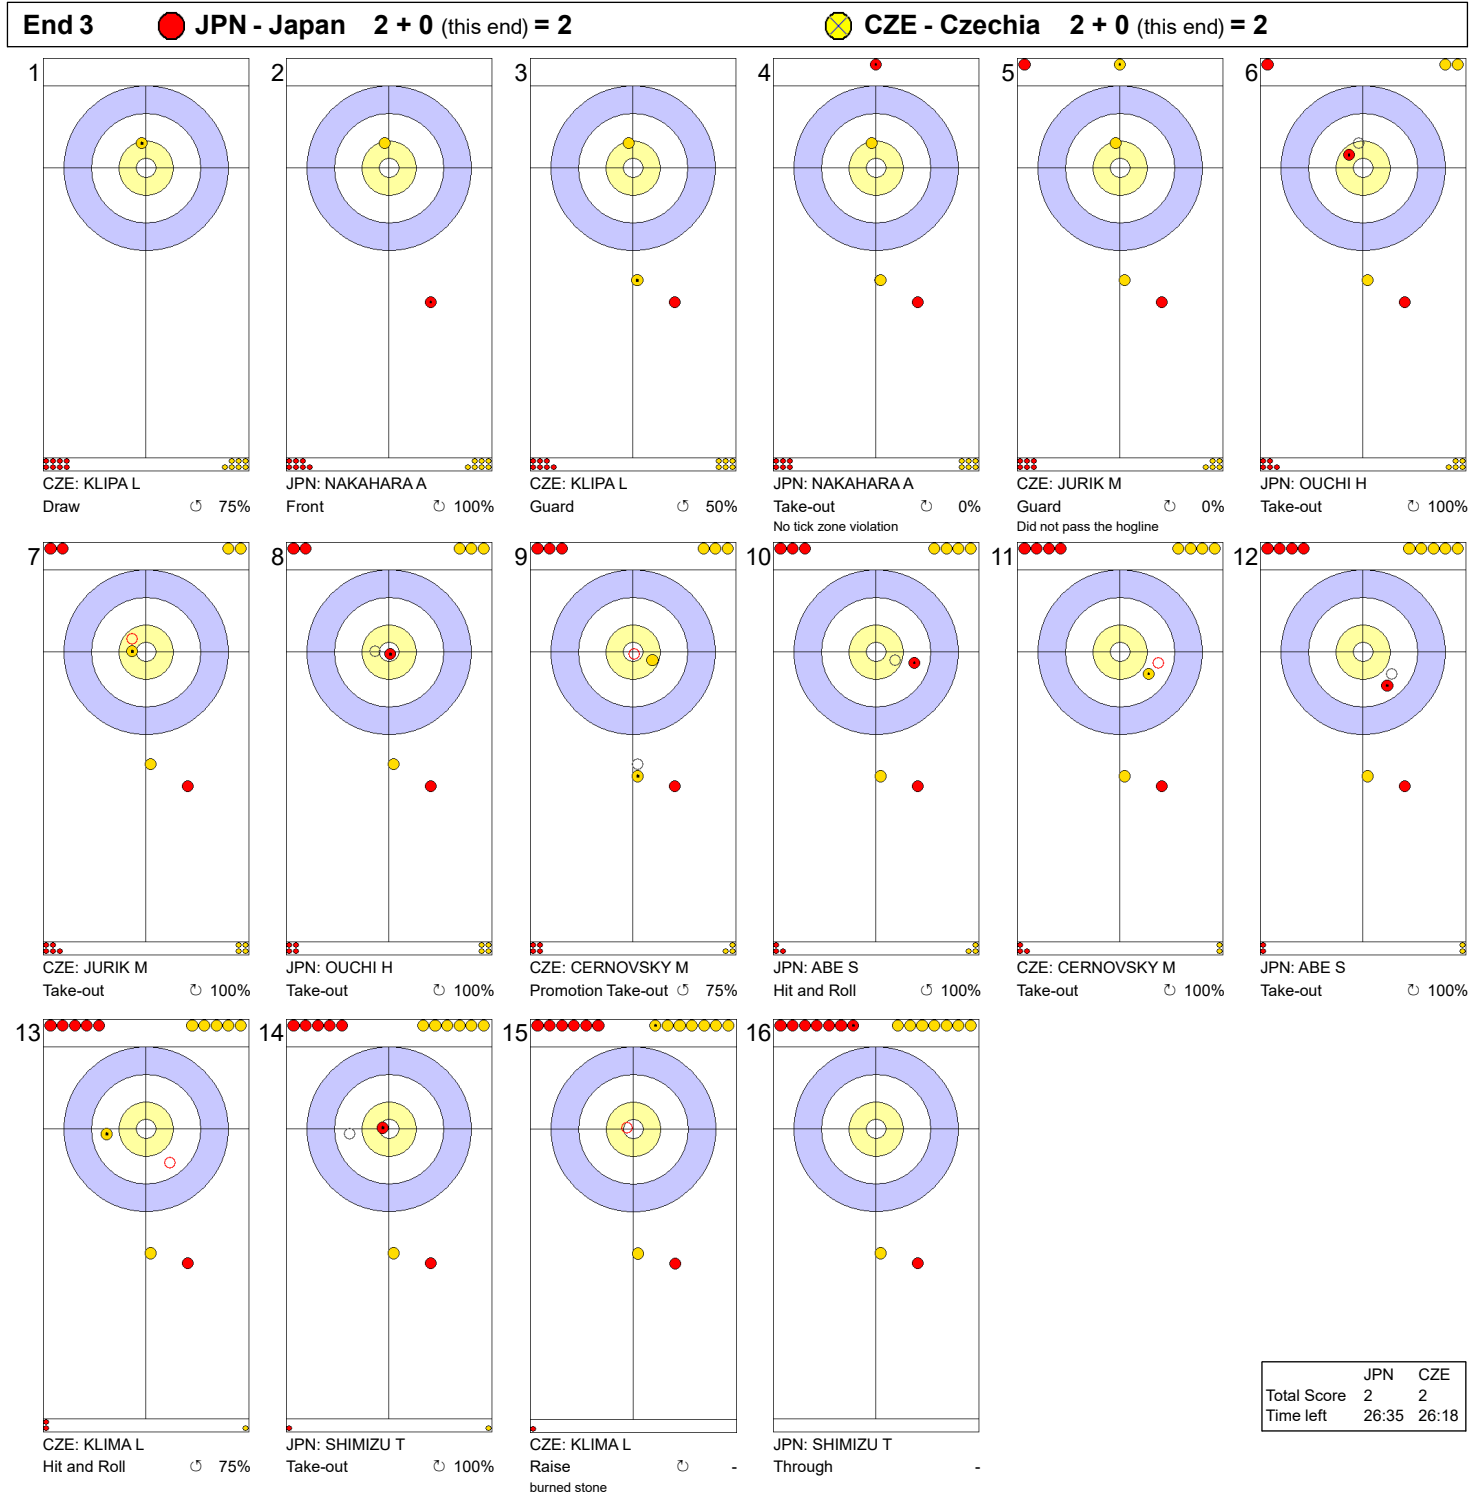

Game - Shot by Shot

Legend:
 ↻ Clockwise ↺ Counter-clockwise - Not considered

Game - Shot by Shot

Legend:
 ↻ Clockwise ↺ Counter-clockwise - Not considered

Game - Shot by Shot

Legend:
 ↻ Clockwise ↺ Counter-clockwise - Not considered

Game - Shot by Shot

Legend:
 ↻ Clockwise ↺ Counter-clockwise - Not considered

Game - Shot by Shot

End 5 ● **JPN - Japan 3 + 0 (this end) = 3** ● **CZE - Czechia 2 + 1 (this end) = 3**

	JPN	CZE
Total Score	3	3
Time left	17:49	17:48

Legend:
 ↻ Clockwise ↺ Counter-clockwise - Not considered

Game - Shot by Shot

Legend:
 ↻ Clockwise ↺ Counter-clockwise - Not considered

Game - Shot by Shot

Legend:
 ↻ Clockwise ↺ Counter-clockwise - Not considered

Game - Shot by Shot

Legend:
 ⌚ Clockwise ⌚ Counter-clockwise - Not considered

Game - Shot by Shot

Legend:
 ↻ Clockwise ↺ Counter-clockwise - Not considered

Game - Shot by Shot

Legend:
 ↻ Clockwise ↺ Counter-clockwise - Not considered