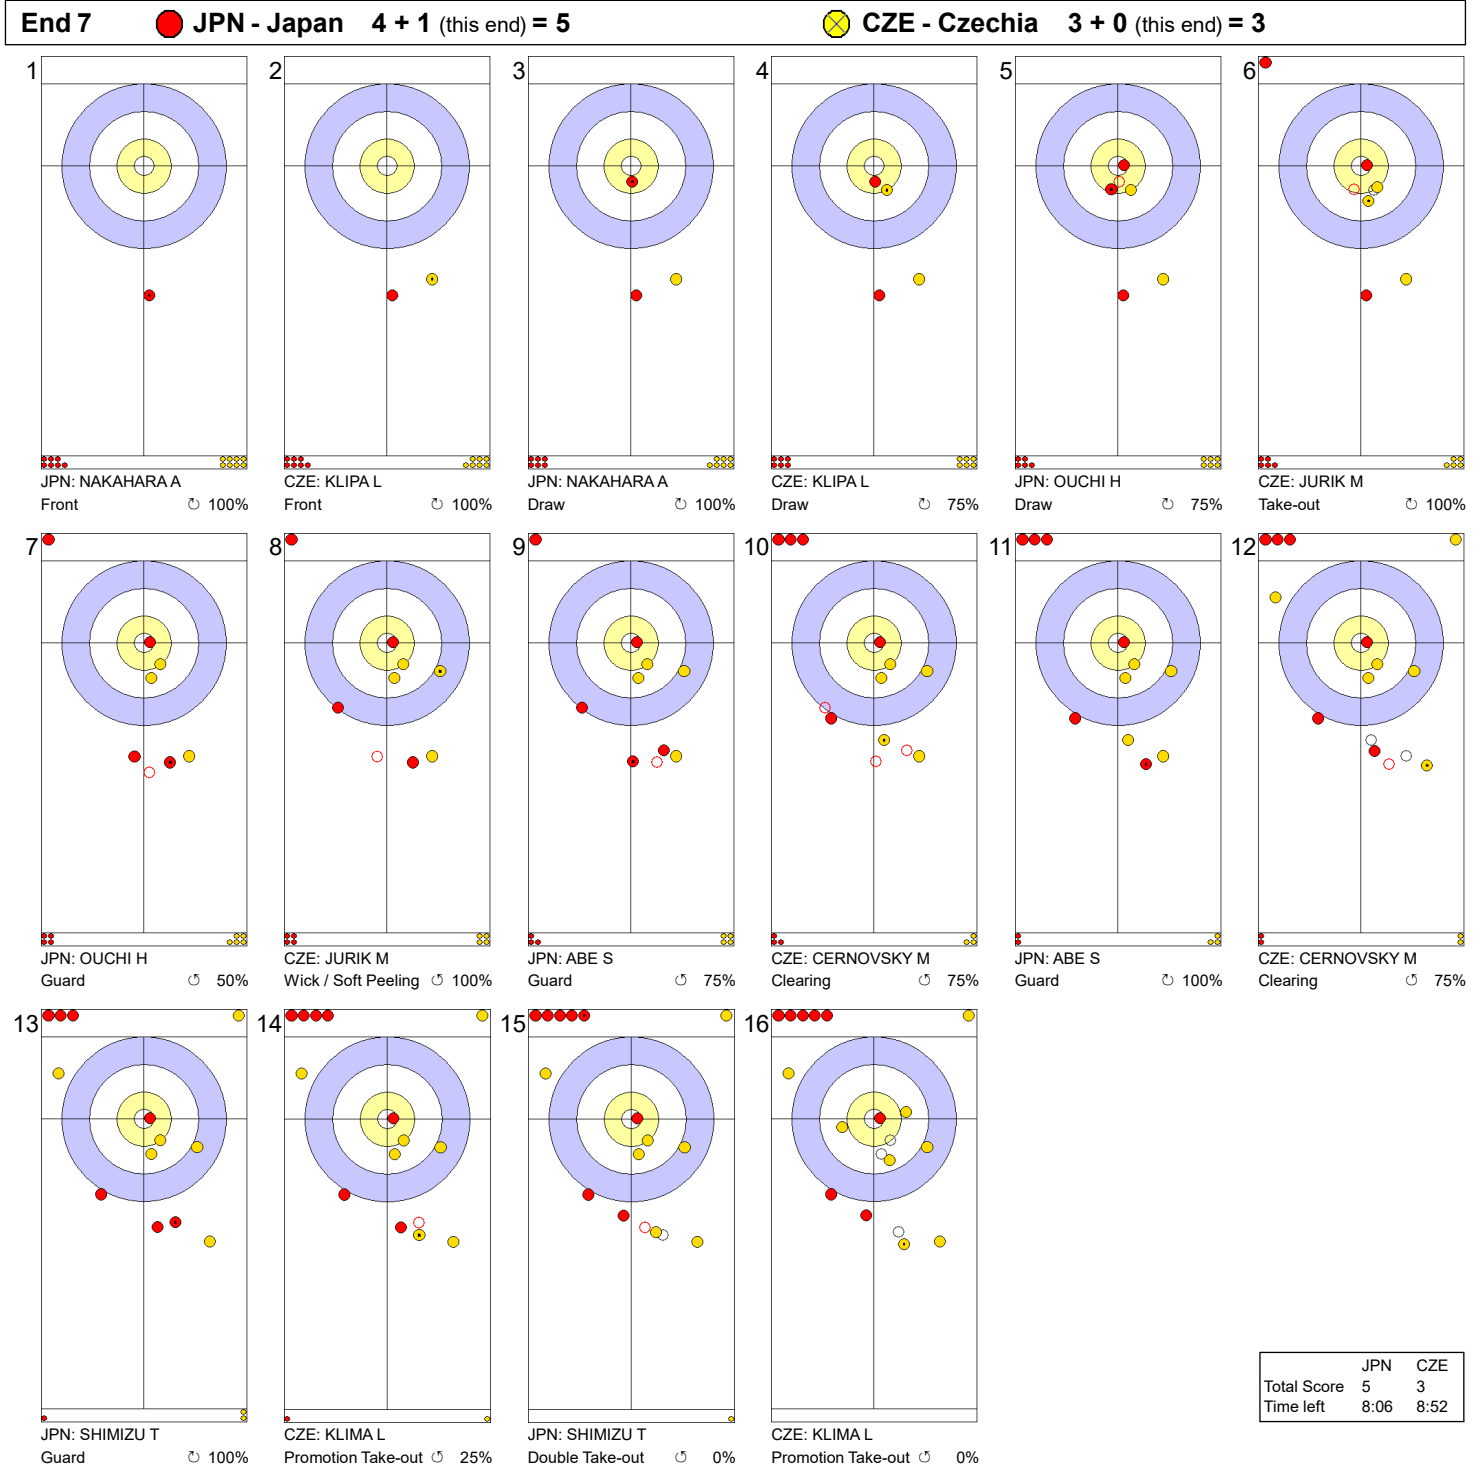

Game - Shot by Shot

Legend:
 ↻ Clockwise ↺ Counter-clockwise - Not considered

Game - Shot by Shot

Legend:
 ↻ Clockwise ↺ Counter-clockwise - Not considered

Game - Shot by Shot

Legend:
 ↻ Clockwise ↺ Counter-clockwise - Not considered

Game - Shot by Shot

Legend:
 ↻ Clockwise ↺ Counter-clockwise - Not considered

Game - Shot by Shot

End 5 ● **JPN - Japan 3 + 0 (this end) = 3** ● **CZE - Czechia 2 + 1 (this end) = 3**

	JPN	CZE
Total Score	3	3
Time left	17:49	17:48

Legend:
 ↻ Clockwise ↺ Counter-clockwise - Not considered

Game - Shot by Shot

Legend:
 ↻ Clockwise ↺ Counter-clockwise - Not considered

Game - Shot by Shot

Legend:
 ↻ Clockwise ↺ Counter-clockwise - Not considered

Game - Shot by Shot

Legend:
 ⌚ Clockwise ⌚ Counter-clockwise - Not considered

Game - Shot by Shot

Legend:
 ↻ Clockwise ↺ Counter-clockwise - Not considered

Game - Shot by Shot

Legend:
 ↻ Clockwise ↺ Counter-clockwise - Not considered