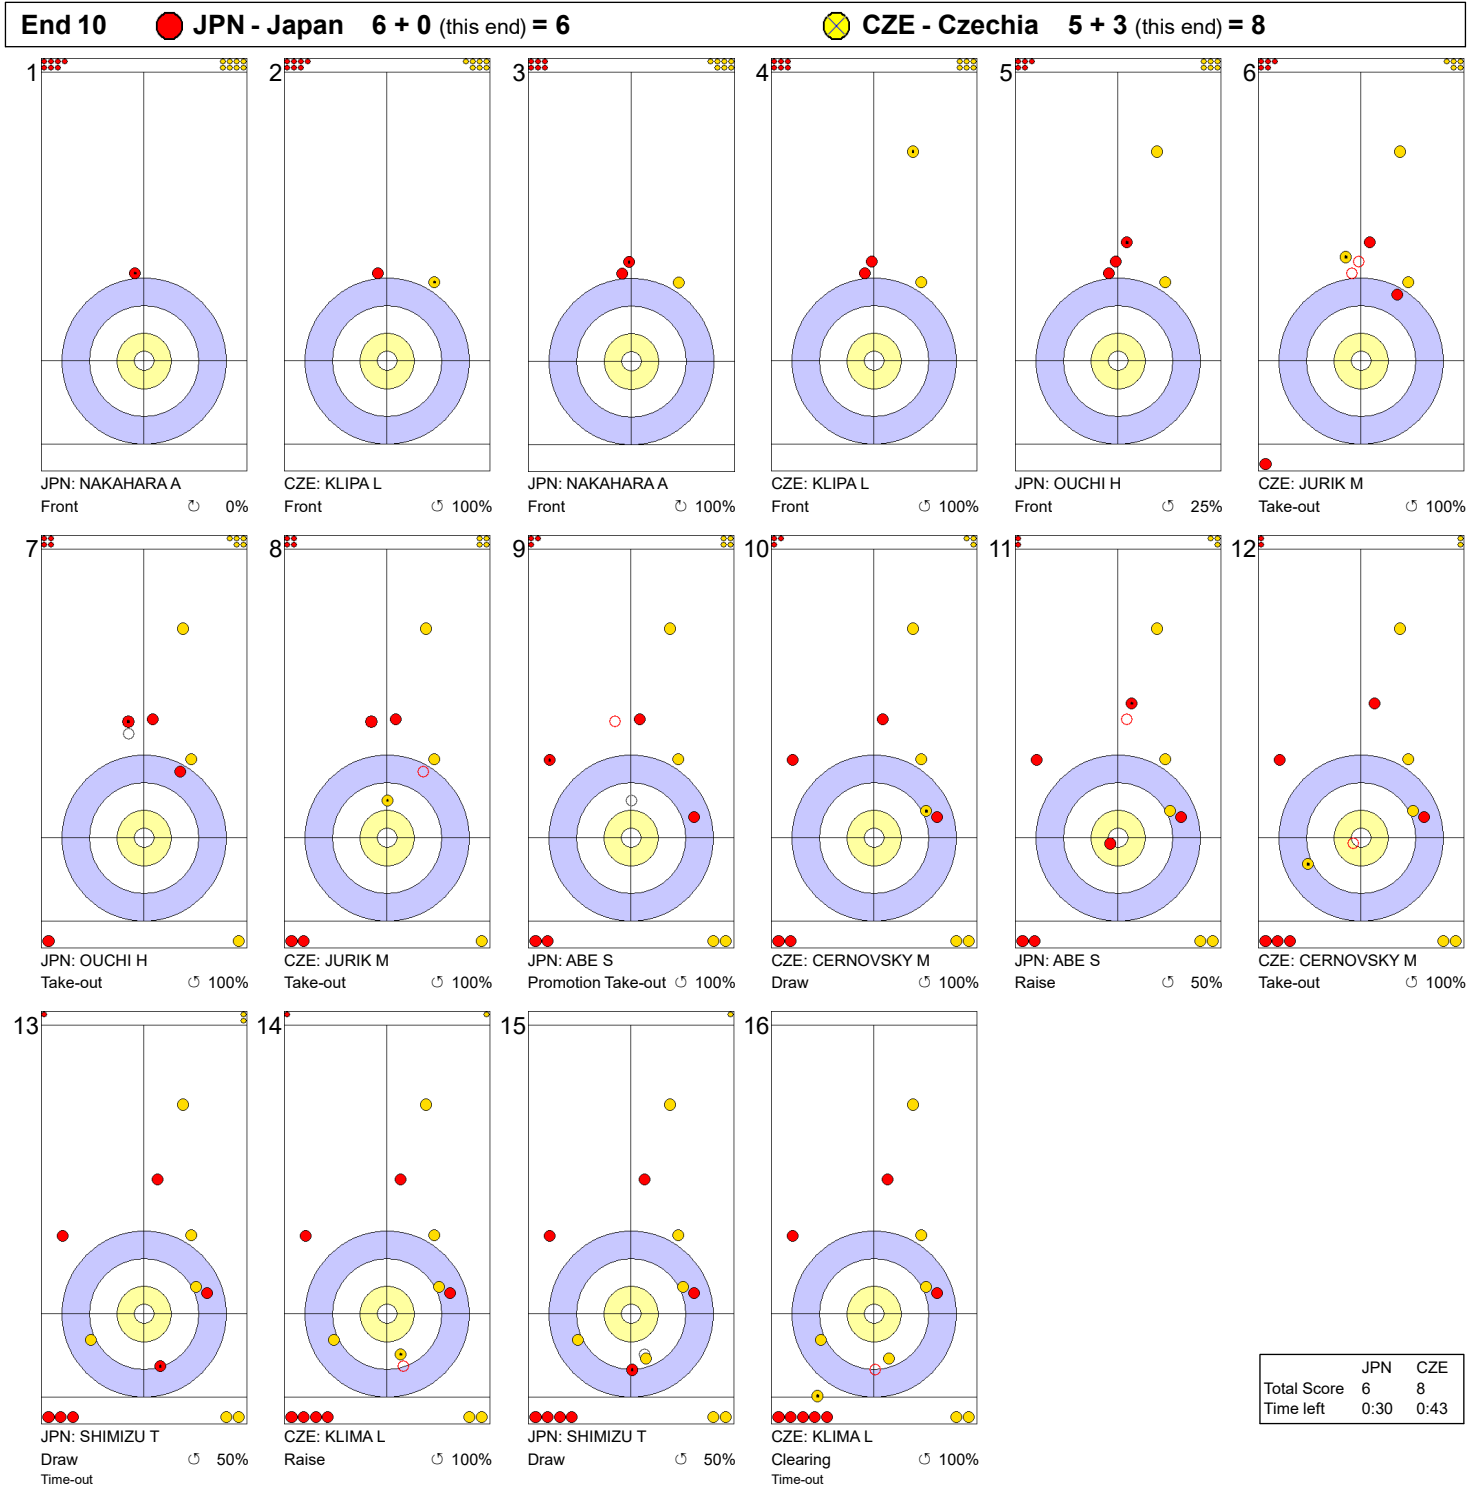

Game - Shot by Shot

Legend:
 ↻ Clockwise ↺ Counter-clockwise - Not considered

Game - Shot by Shot

Legend:
 ↻ Clockwise ↺ Counter-clockwise - Not considered

Game - Shot by Shot

Legend:
 ↻ Clockwise ↺ Counter-clockwise - Not considered

Game - Shot by Shot

Legend:
 ↻ Clockwise ↺ Counter-clockwise - Not considered

Game - Shot by Shot

End 5 ● **JPN - Japan 3 + 0 (this end) = 3** ● **CZE - Czechia 2 + 1 (this end) = 3**

	JPN	CZE
Total Score	3	3
Time left	17:49	17:48

Legend:
 ↻ Clockwise ↺ Counter-clockwise - Not considered

Game - Shot by Shot

Legend:
 ↻ Clockwise ↺ Counter-clockwise - Not considered

Game - Shot by Shot

Legend:
 ↻ Clockwise ↺ Counter-clockwise - Not considered

Game - Shot by Shot

Legend:
 ⌚ Clockwise ⌚ Counter-clockwise - Not considered

Game - Shot by Shot

Legend:
 ↻ Clockwise ↺ Counter-clockwise - Not considered

Game - Shot by Shot

Legend:
 ↻ Clockwise ↺ Counter-clockwise - Not considered