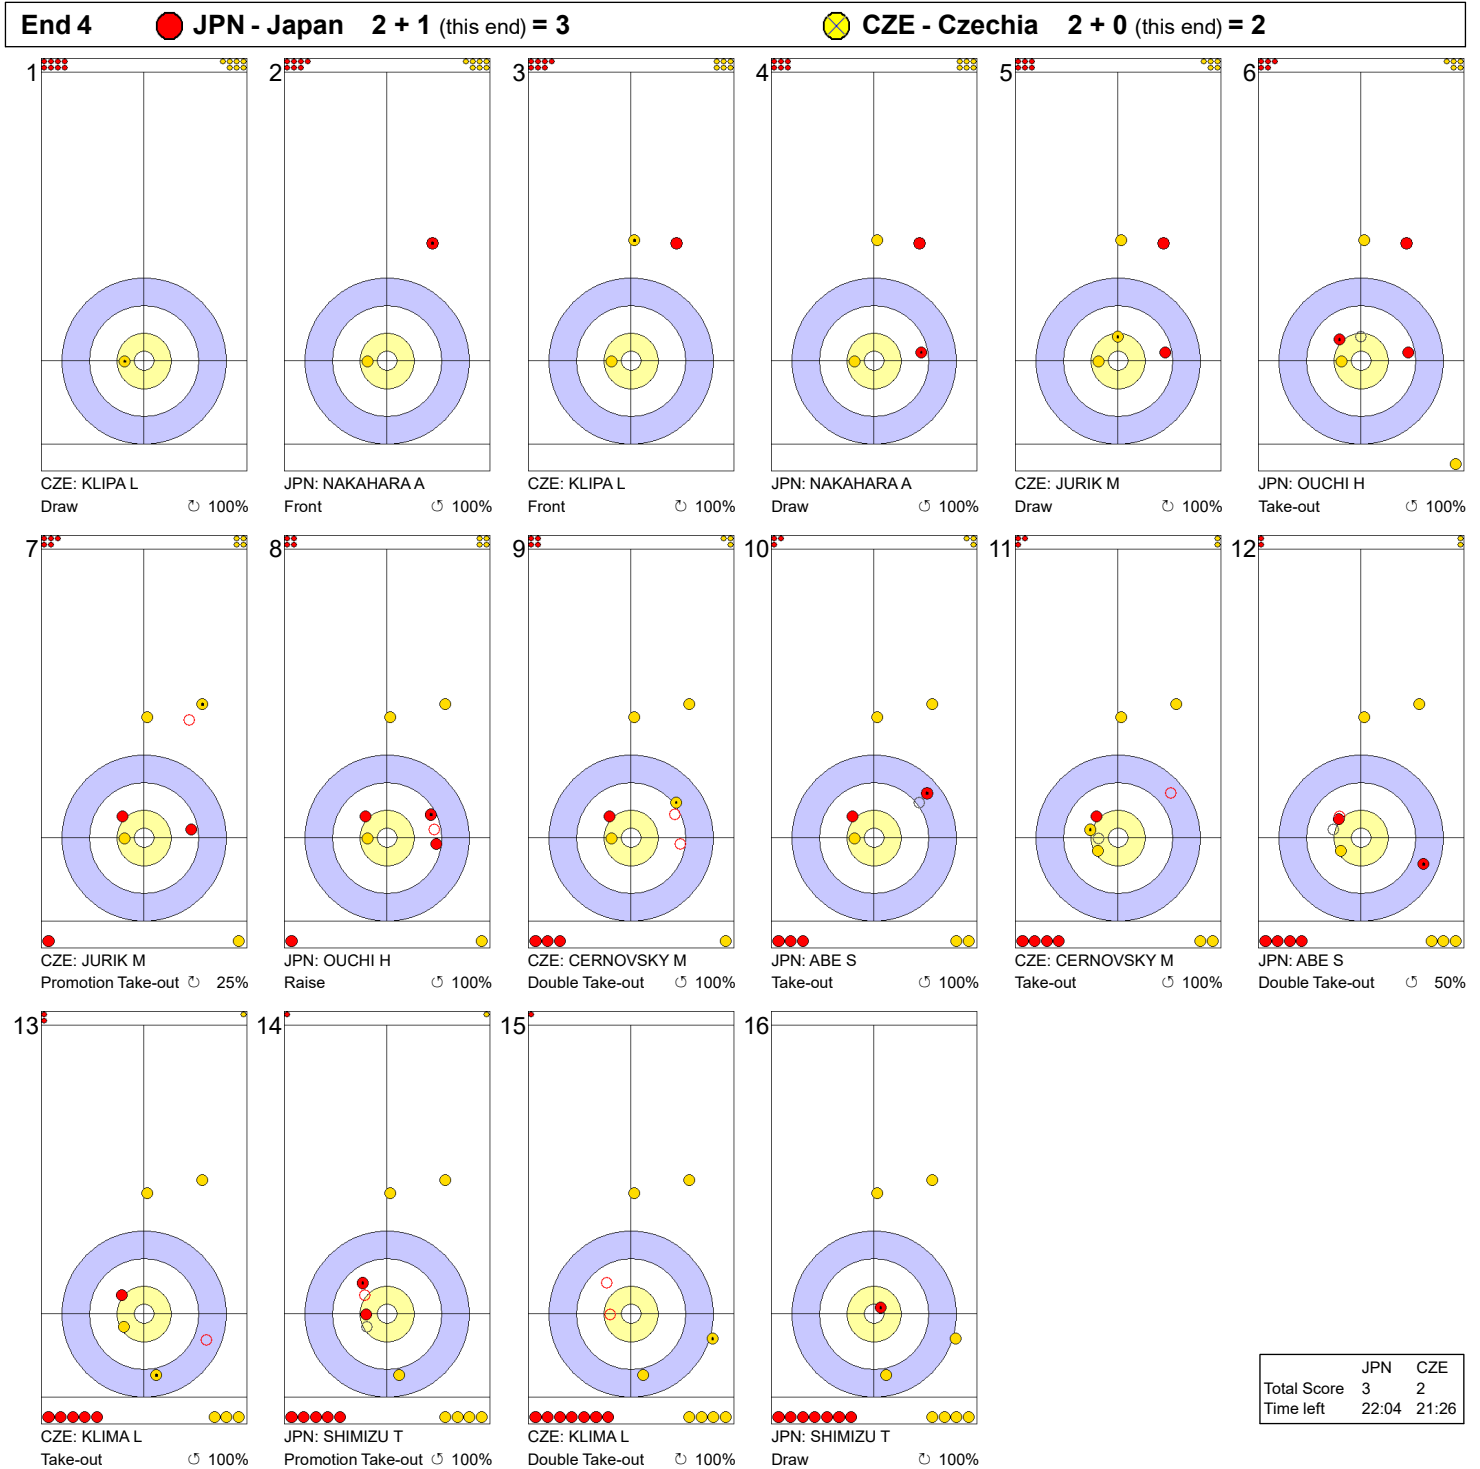

Game - Shot by Shot

Legend:
 ↻ Clockwise ↺ Counter-clockwise - Not considered

Game - Shot by Shot

Legend:
 ↻ Clockwise ↺ Counter-clockwise - Not considered

Game - Shot by Shot

Legend:
 ↻ Clockwise ↺ Counter-clockwise - Not considered

Game - Shot by Shot

Legend:
 ↻ Clockwise ↺ Counter-clockwise - Not considered

Game - Shot by Shot

End 5 ● **JPN - Japan 3 + 0 (this end) = 3** ● **CZE - Czechia 2 + 1 (this end) = 3**

	JPN	CZE
Total Score	3	3
Time left	17:49	17:48

Legend:
 ↻ Clockwise ↺ Counter-clockwise - Not considered

Game - Shot by Shot

Legend:
 ↻ Clockwise ↺ Counter-clockwise - Not considered

Game - Shot by Shot

Legend:
 ↻ Clockwise ↺ Counter-clockwise - Not considered

Game - Shot by Shot

Legend:
 ⌚ Clockwise ⌚ Counter-clockwise - Not considered

Game - Shot by Shot

Legend:
 ↻ Clockwise ↺ Counter-clockwise - Not considered

Game - Shot by Shot

Legend:
 ↻ Clockwise ↺ Counter-clockwise - Not considered