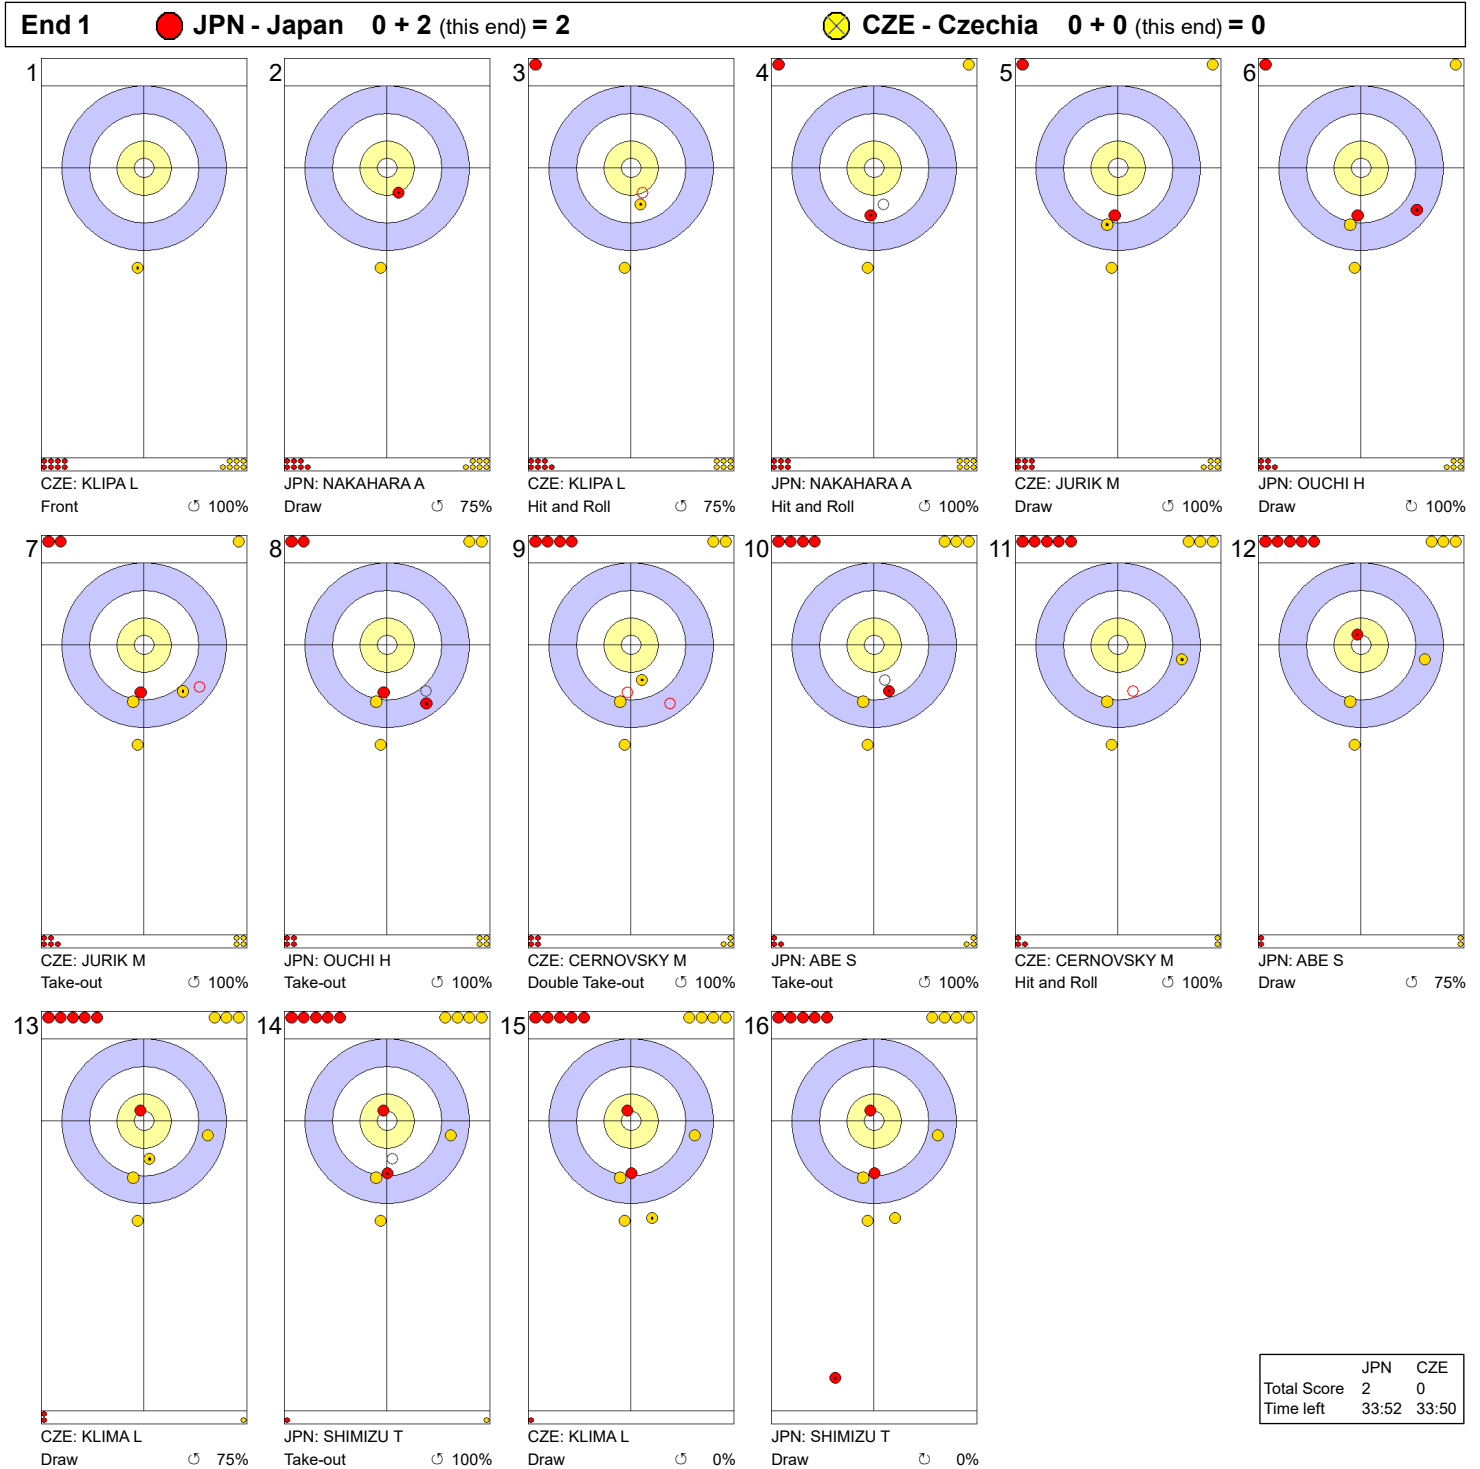

Game - Shot by Shot

Legend:
 ↻ Clockwise ↺ Counter-clockwise - Not considered

Game - Shot by Shot

Legend:
 ↻ Clockwise ↺ Counter-clockwise - Not considered

Game - Shot by Shot

Legend:
 ↻ Clockwise ↺ Counter-clockwise - Not considered

Game - Shot by Shot

Legend:
 ↻ Clockwise ↺ Counter-clockwise - Not considered

Game - Shot by Shot

End 5 ● **JPN - Japan 3 + 0 (this end) = 3** ● **CZE - Czechia 2 + 1 (this end) = 3**

	JPN	CZE
Total Score	3	3
Time left	17:49	17:48

Legend:
 ↻ Clockwise ↺ Counter-clockwise - Not considered

Game - Shot by Shot

Legend:
 ↻ Clockwise ↺ Counter-clockwise - Not considered

Game - Shot by Shot

Legend:
 ↻ Clockwise ↺ Counter-clockwise - Not considered

Game - Shot by Shot

Legend:
 ⌚ Clockwise ⌚ Counter-clockwise - Not considered

Game - Shot by Shot

Legend:
 ↻ Clockwise ↺ Counter-clockwise - Not considered

Game - Shot by Shot

Legend:
 ↻ Clockwise ↺ Counter-clockwise - Not considered