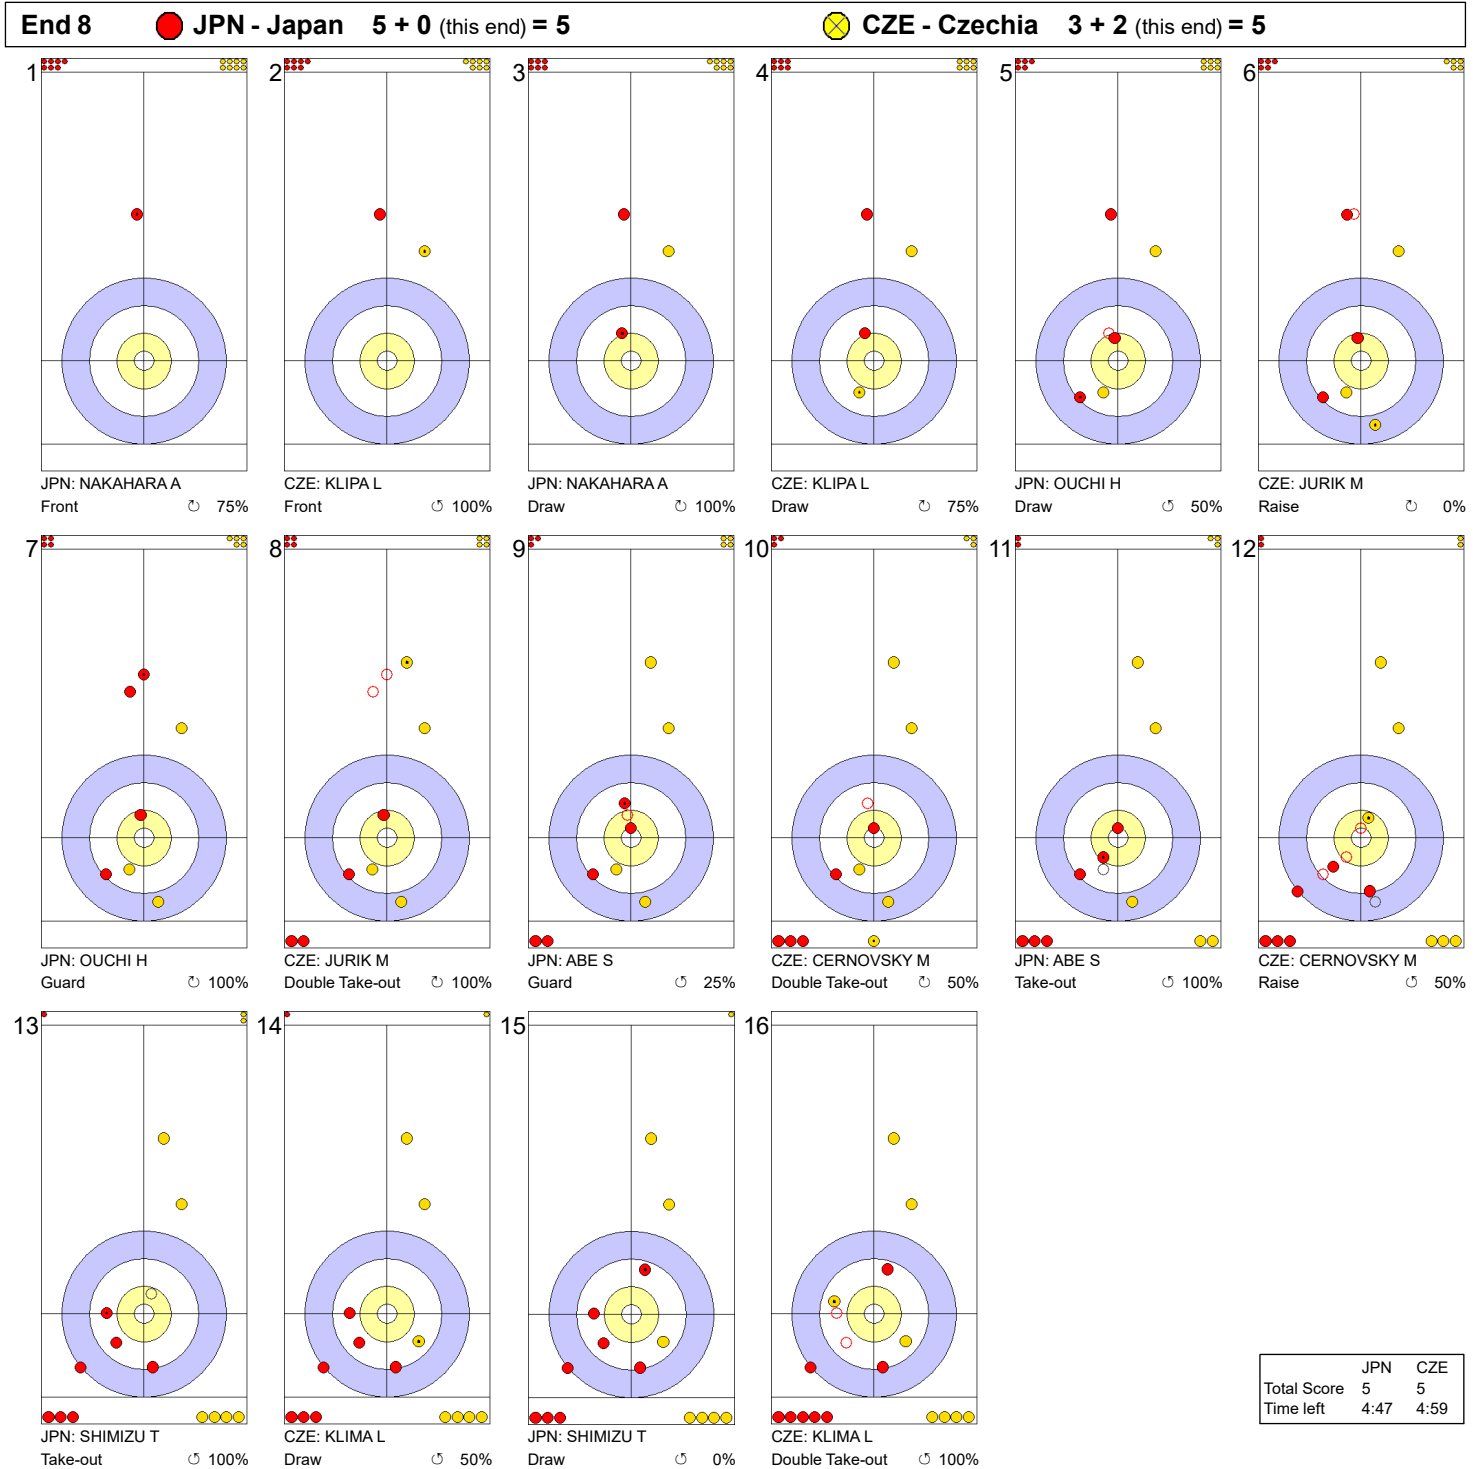

Game - Shot by Shot

Legend:
 ↻ Clockwise ↺ Counter-clockwise - Not considered

Game - Shot by Shot

Legend:
 ↻ Clockwise ↺ Counter-clockwise - Not considered

Game - Shot by Shot

Legend:
 ↻ Clockwise ↺ Counter-clockwise - Not considered

Game - Shot by Shot

Legend:
 ↻ Clockwise ↺ Counter-clockwise - Not considered

Game - Shot by Shot

End 5 ● **JPN - Japan 3 + 0 (this end) = 3** ● **CZE - Czechia 2 + 1 (this end) = 3**

	JPN	CZE
Total Score	3	3
Time left	17:49	17:48

Legend:
 ↻ Clockwise ↺ Counter-clockwise - Not considered

Game - Shot by Shot

Legend:
 ↻ Clockwise ↺ Counter-clockwise - Not considered

Game - Shot by Shot

Legend:
 ↻ Clockwise ↺ Counter-clockwise - Not considered

Game - Shot by Shot

Legend:
 ⌚ Clockwise ⌚ Counter-clockwise - Not considered

Game - Shot by Shot

Legend:
 ↻ Clockwise ↺ Counter-clockwise - Not considered

Game - Shot by Shot

Legend:
 ↻ Clockwise ↺ Counter-clockwise - Not considered