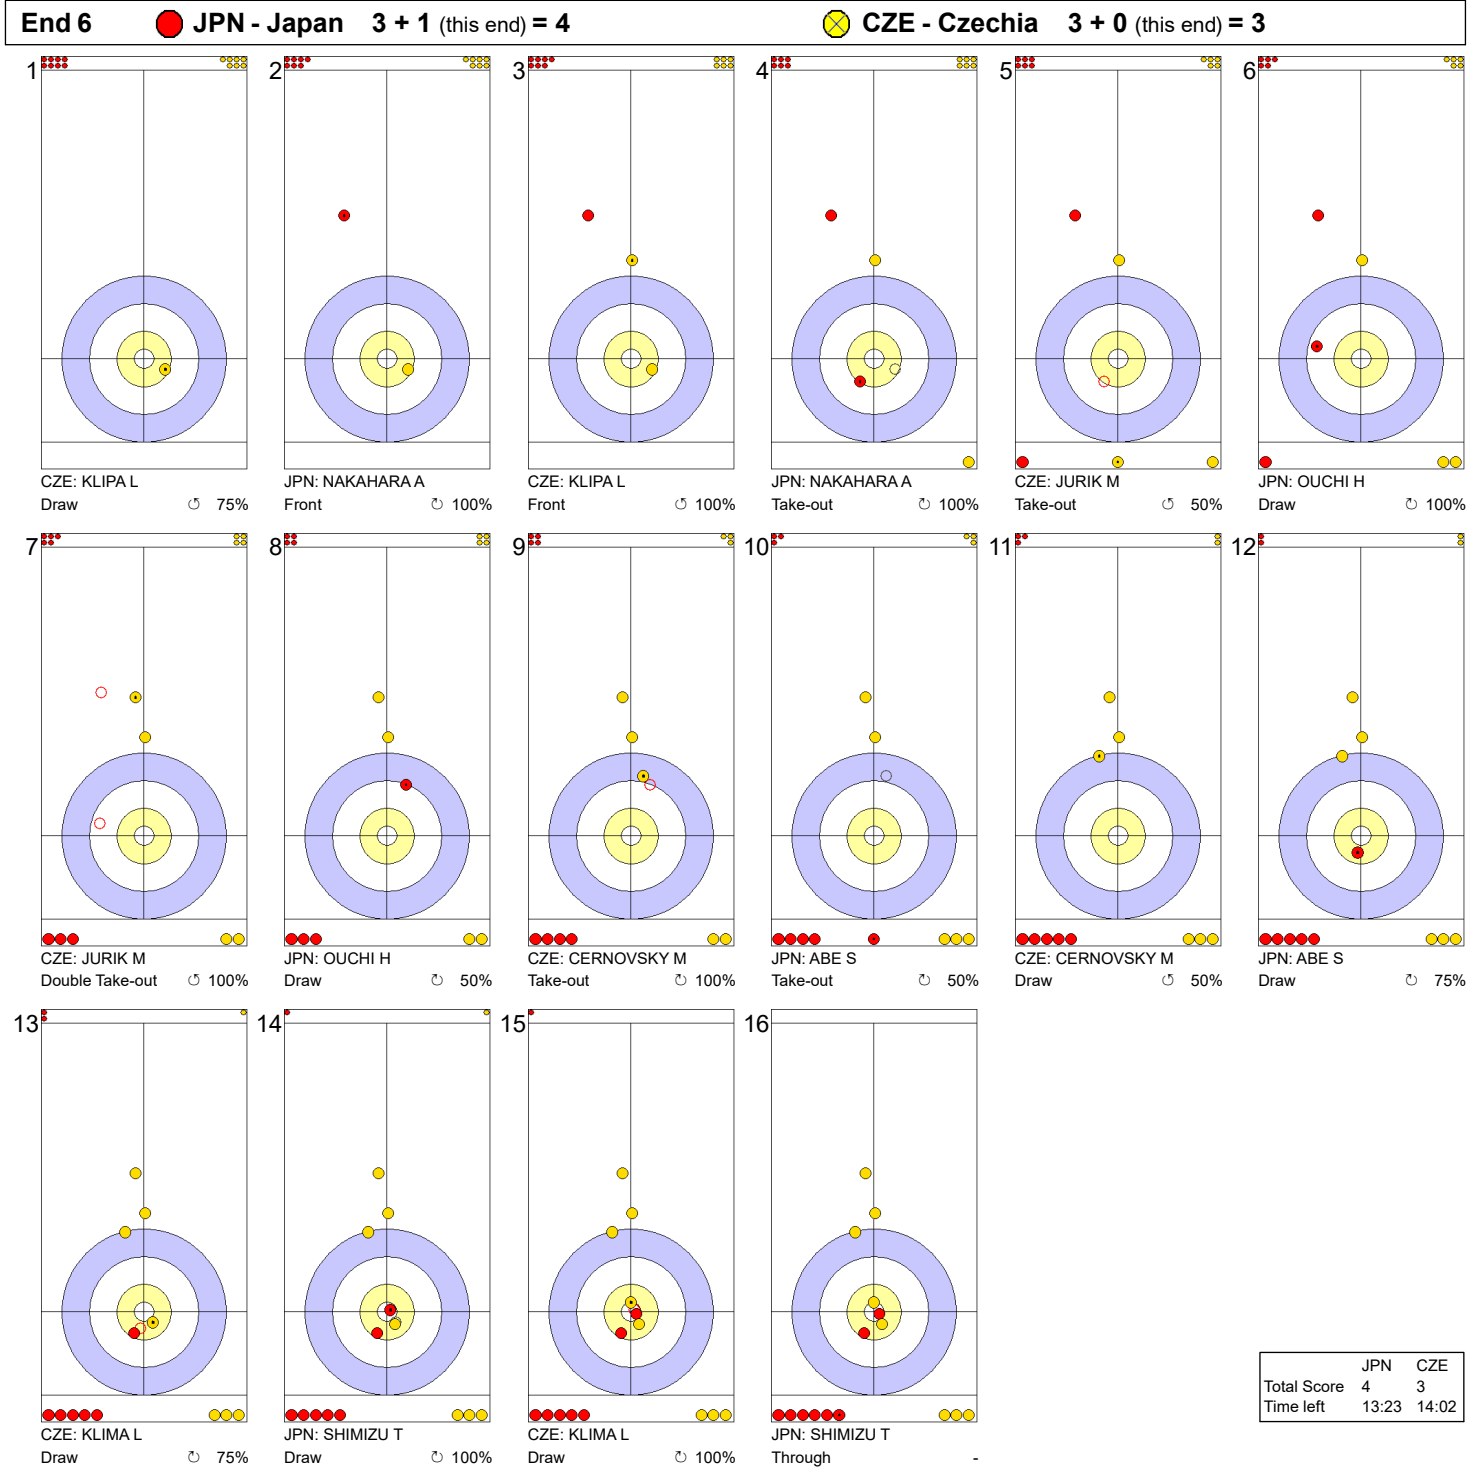

Game - Shot by Shot

Legend:
 ↻ Clockwise ↺ Counter-clockwise - Not considered

Game - Shot by Shot

Legend:
 ↻ Clockwise ↺ Counter-clockwise - Not considered

Game - Shot by Shot

Legend:
 ↻ Clockwise ↺ Counter-clockwise - Not considered

Game - Shot by Shot

Legend:
 ↻ Clockwise ↺ Counter-clockwise - Not considered

Game - Shot by Shot

End 5 ● **JPN - Japan 3 + 0 (this end) = 3** ● **CZE - Czechia 2 + 1 (this end) = 3**

	JPN	CZE
Total Score	3	3
Time left	17:49	17:48

Legend:
 ↻ Clockwise ↺ Counter-clockwise - Not considered

Game - Shot by Shot

Legend:
 ↻ Clockwise ↺ Counter-clockwise - Not considered

Game - Shot by Shot

Legend:
 ↻ Clockwise ↺ Counter-clockwise - Not considered

Game - Shot by Shot

Legend:
 ⌚ Clockwise ⌚ Counter-clockwise - Not considered

Game - Shot by Shot

Legend:
 ↻ Clockwise ↺ Counter-clockwise - Not considered

Game - Shot by Shot

Legend:
 ↻ Clockwise ↺ Counter-clockwise - Not considered