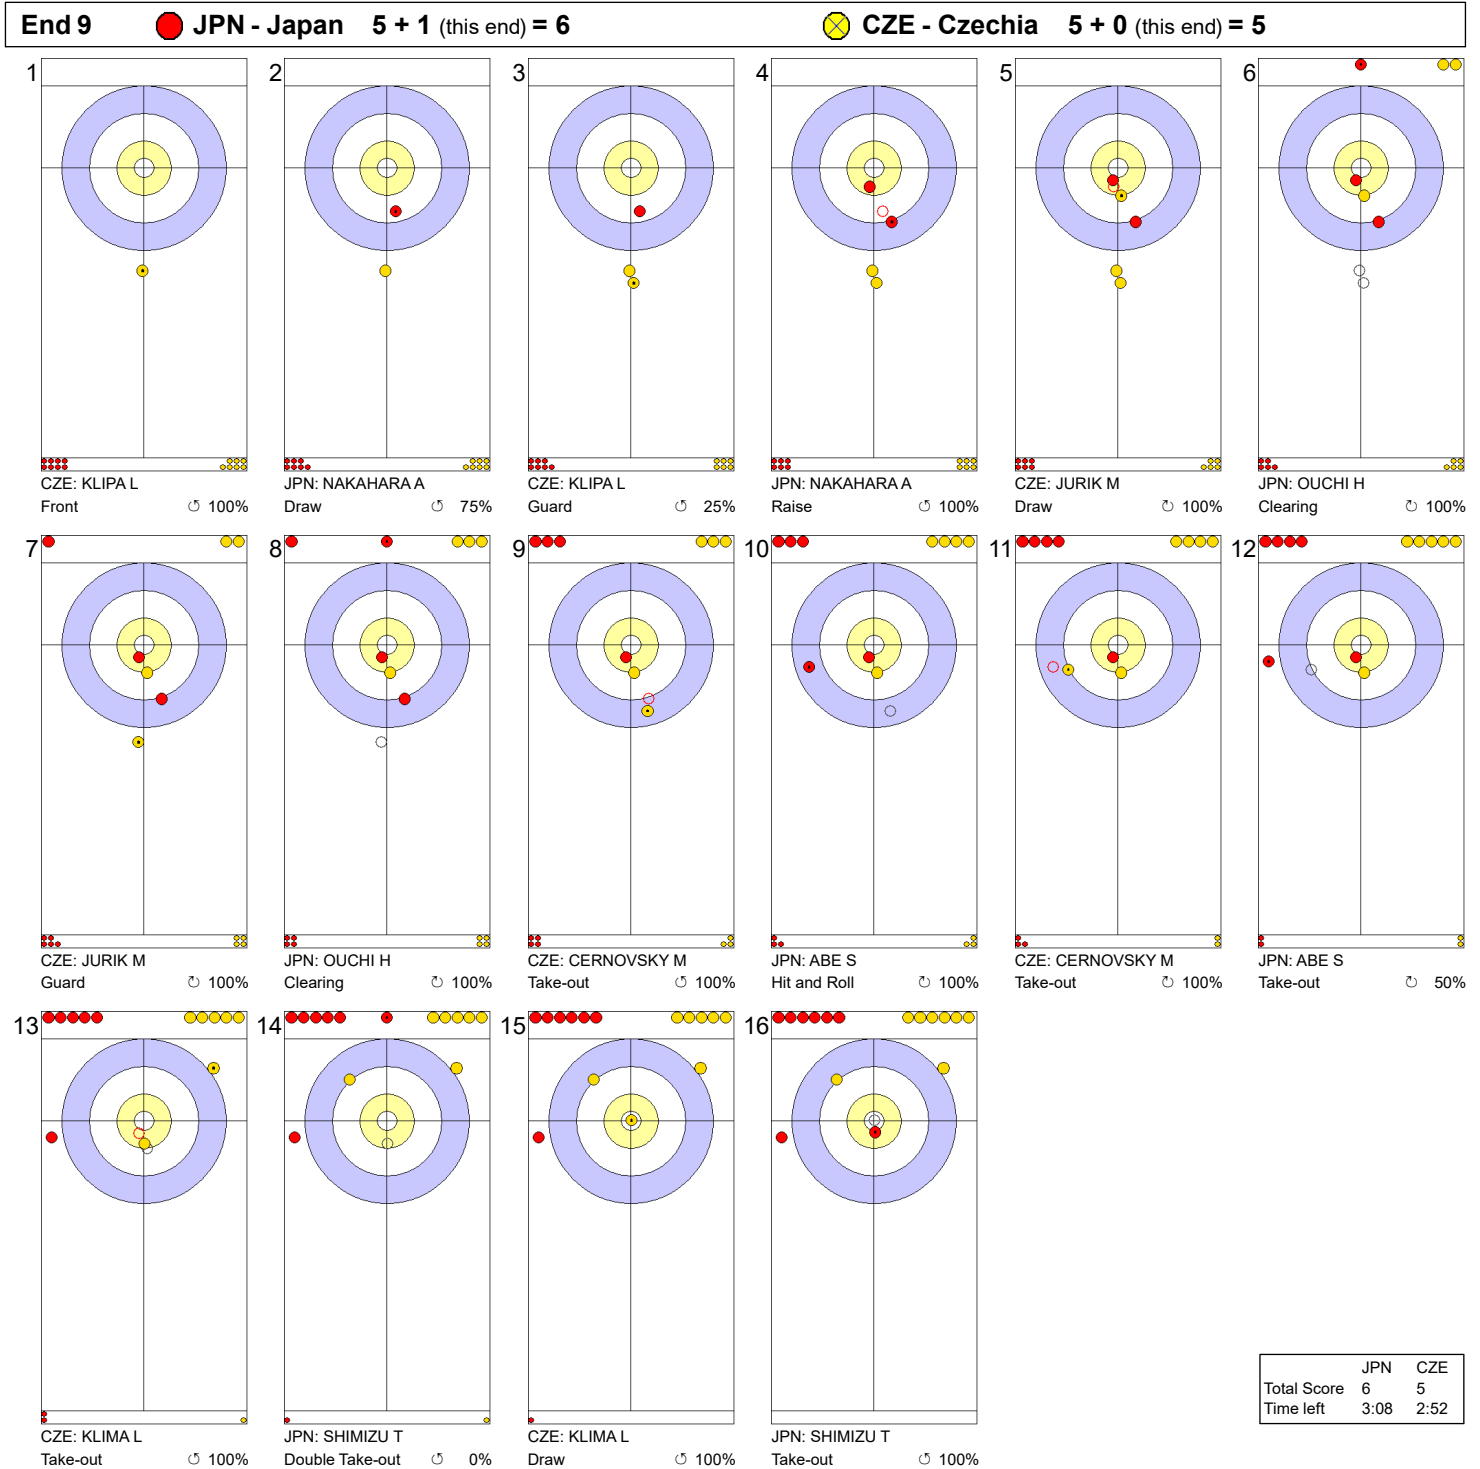

Game - Shot by Shot

Legend:
 ↻ Clockwise ↺ Counter-clockwise - Not considered

Game - Shot by Shot

Legend:
 ↻ Clockwise ↺ Counter-clockwise - Not considered

Game - Shot by Shot

Legend:
 ↻ Clockwise ↺ Counter-clockwise - Not considered

Game - Shot by Shot

Legend:
 ↻ Clockwise ↺ Counter-clockwise - Not considered

Game - Shot by Shot

End 5 ● **JPN - Japan 3 + 0 (this end) = 3** ● **CZE - Czechia 2 + 1 (this end) = 3**

	JPN	CZE
Total Score	3	3
Time left	17:49	17:48

Legend:
 ↻ Clockwise ↺ Counter-clockwise - Not considered

Game - Shot by Shot

Legend:
 ↻ Clockwise ↺ Counter-clockwise - Not considered

Game - Shot by Shot

Legend:
 ↻ Clockwise ↺ Counter-clockwise - Not considered

Game - Shot by Shot

Legend:
 ⌚ Clockwise ⌚ Counter-clockwise - Not considered

Game - Shot by Shot

Legend:
 ↻ Clockwise ↺ Counter-clockwise - Not considered

Game - Shot by Shot

Legend:
 ↻ Clockwise ↺ Counter-clockwise - Not considered