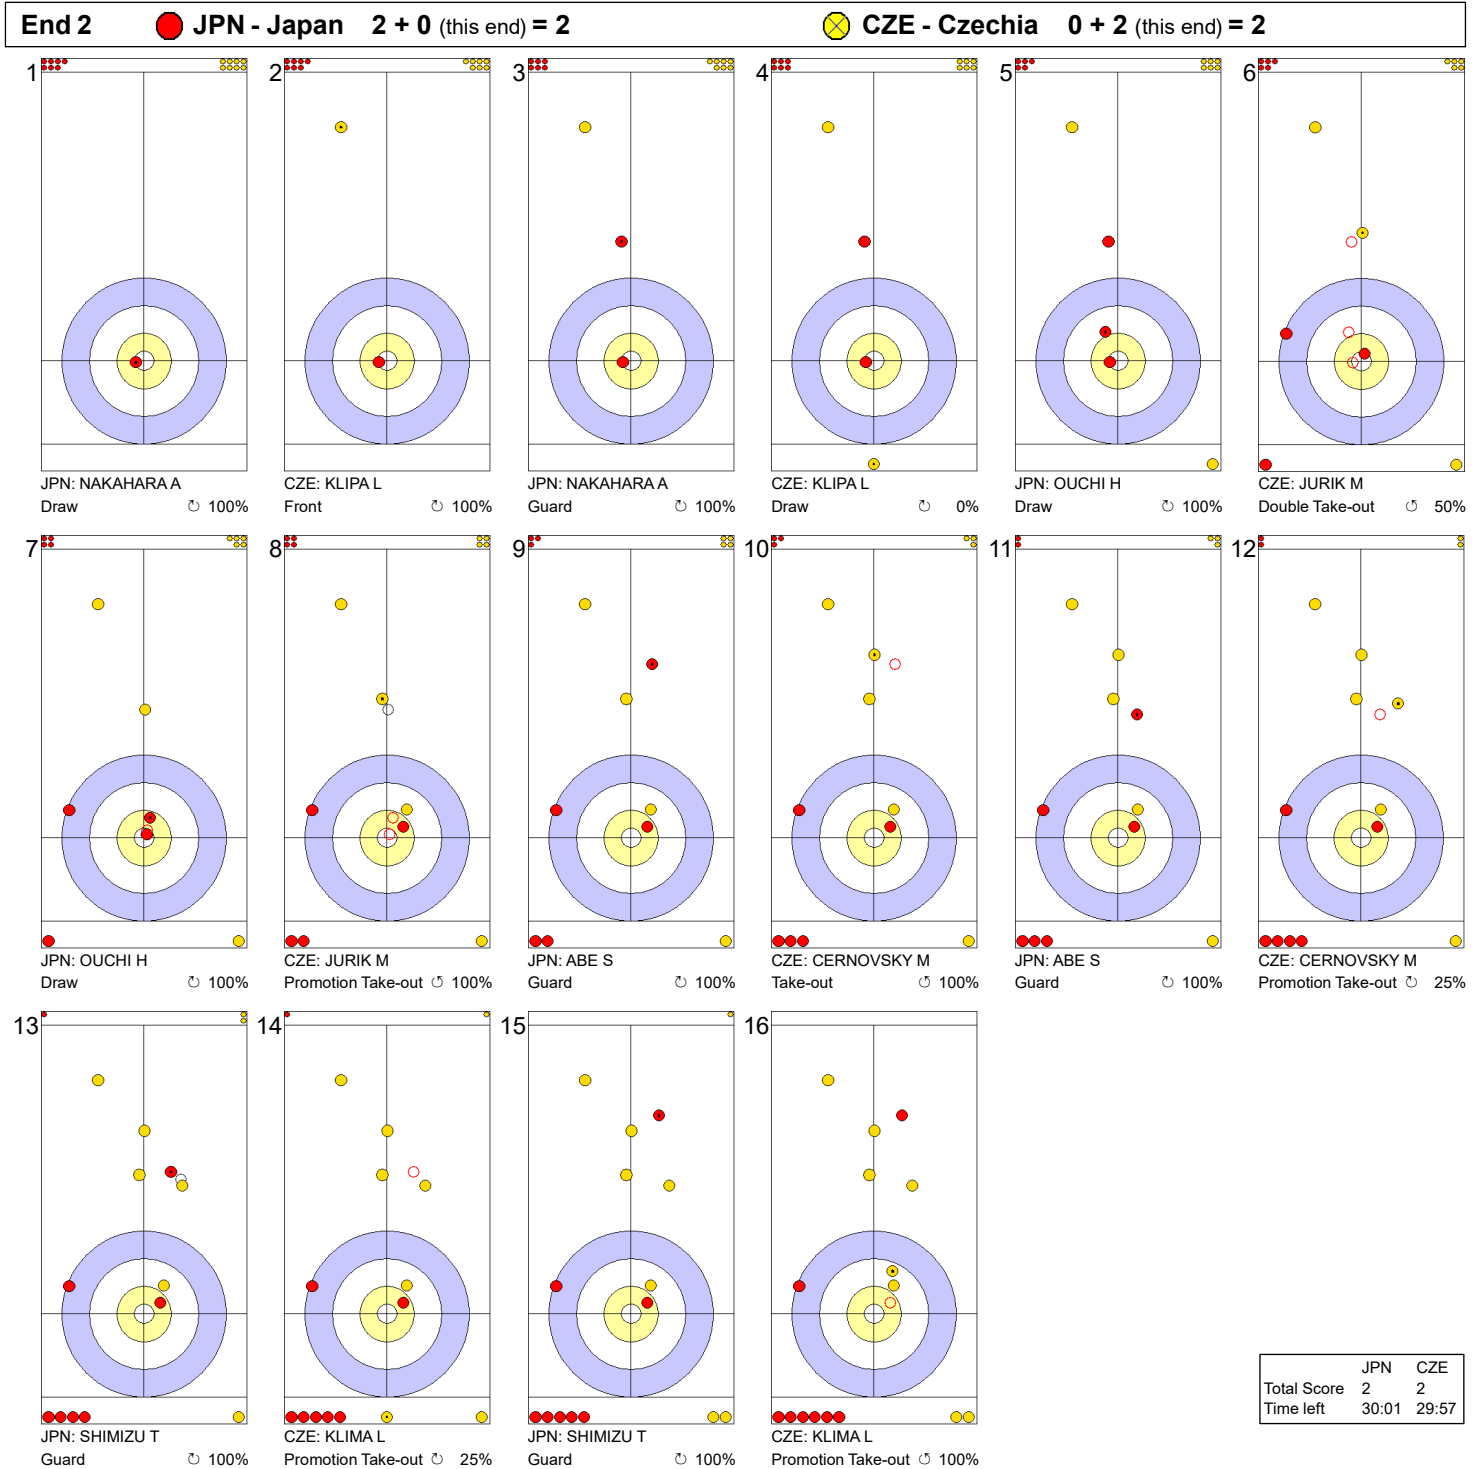

Game - Shot by Shot

Legend:
 ↻ Clockwise ↺ Counter-clockwise - Not considered

Game - Shot by Shot

Legend:
 ↻ Clockwise ↺ Counter-clockwise - Not considered

Game - Shot by Shot

Legend:
 ↻ Clockwise ↺ Counter-clockwise - Not considered

Game - Shot by Shot

Legend:
 ↻ Clockwise ↺ Counter-clockwise - Not considered

Game - Shot by Shot

End 5 ● **JPN - Japan 3 + 0 (this end) = 3** ● **CZE - Czechia 2 + 1 (this end) = 3**

	JPN	CZE
Total Score	3	3
Time left	17:49	17:48

Legend:
 ↻ Clockwise ↺ Counter-clockwise - Not considered

Game - Shot by Shot

Legend:
 ↻ Clockwise ↺ Counter-clockwise - Not considered

Game - Shot by Shot

Legend:
 ↻ Clockwise ↺ Counter-clockwise - Not considered

Game - Shot by Shot

Legend:
 ⌚ Clockwise ⌚ Counter-clockwise - Not considered

Game - Shot by Shot

Legend:
 ↻ Clockwise ↺ Counter-clockwise - Not considered

Game - Shot by Shot

Legend:
 ↻ Clockwise ↺ Counter-clockwise - Not considered