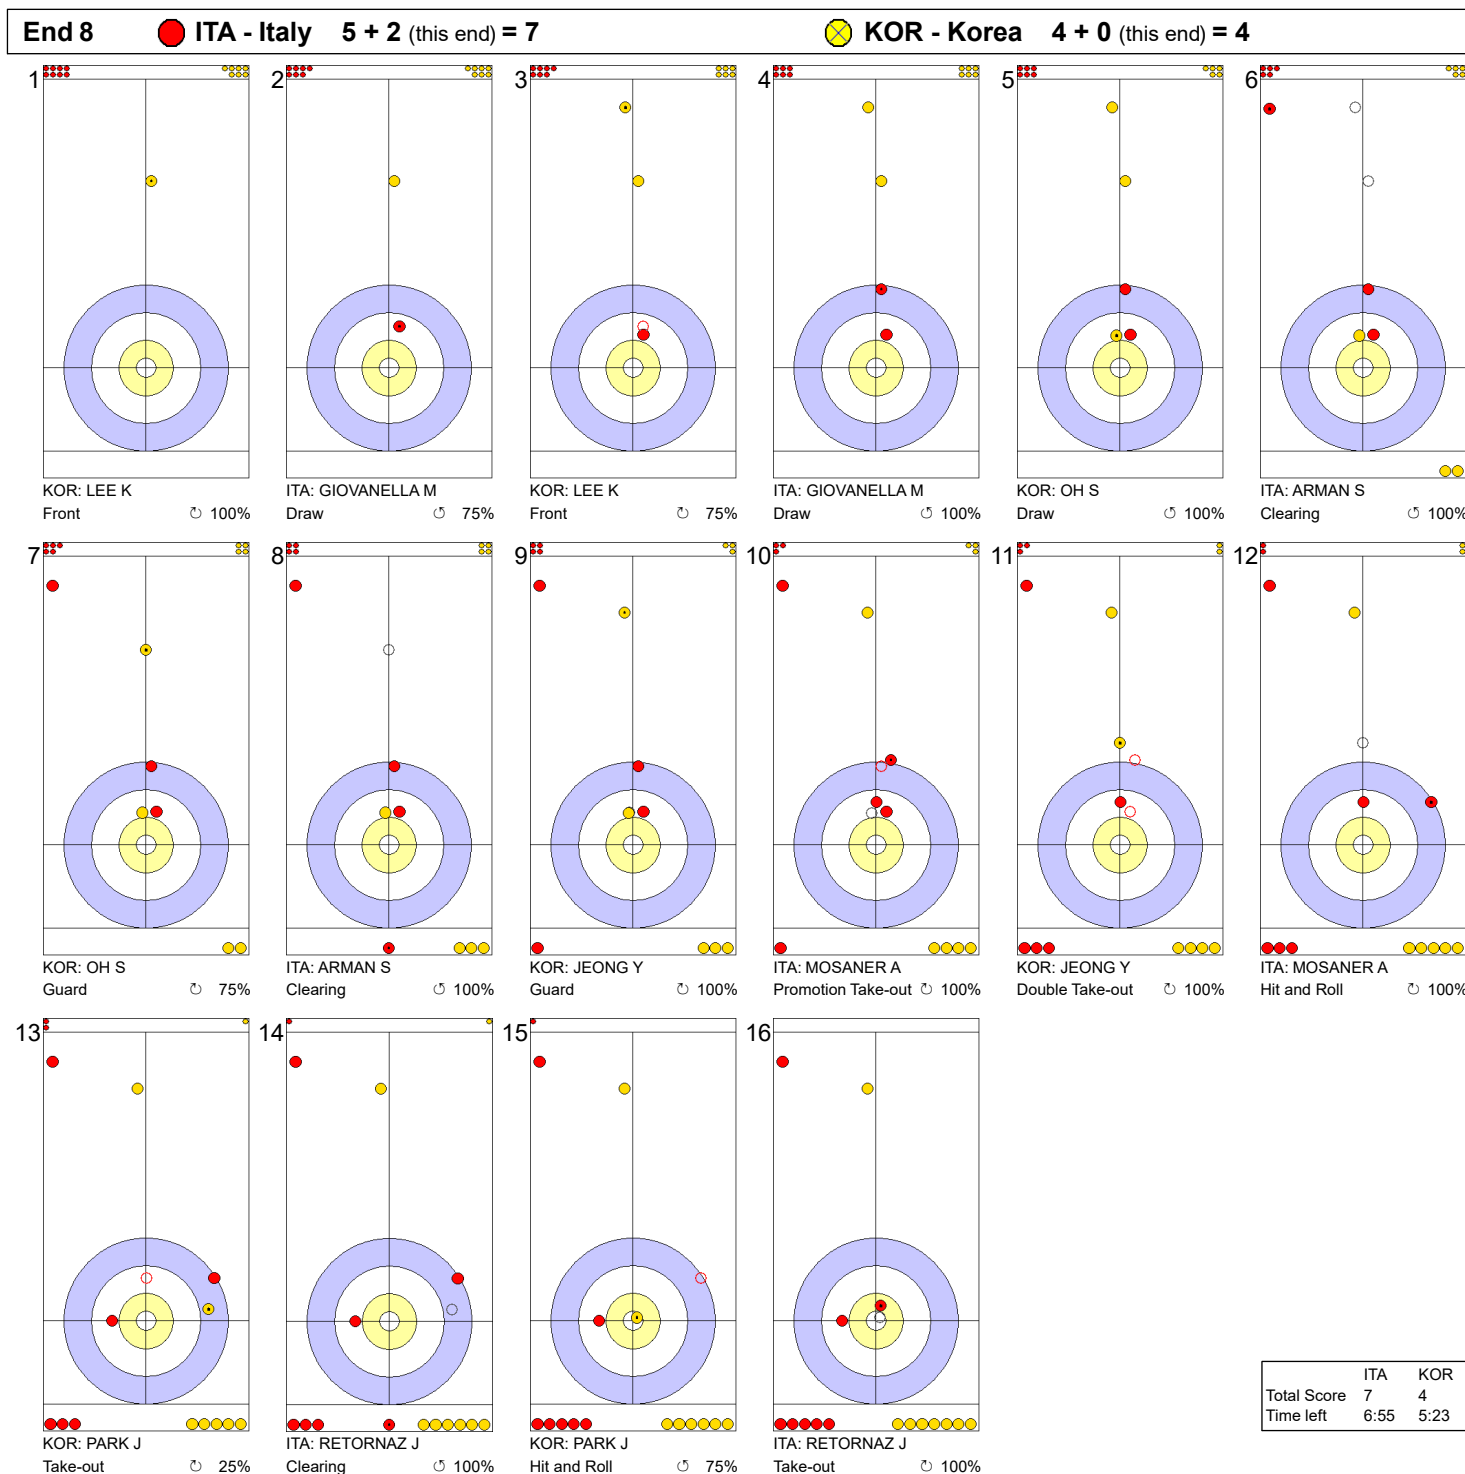

Game - Shot by Shot

Legend:
 ↻ Clockwise ↺ Counter-clockwise - Not considered

Game - Shot by Shot

Legend:
 ↻ Clockwise ↺ Counter-clockwise - Not considered

Game - Shot by Shot

Legend:
 ↻ Clockwise ↺ Counter-clockwise - Not considered

Game - Shot by Shot

Legend:
 ↻ Clockwise ↺ Counter-clockwise - Not considered