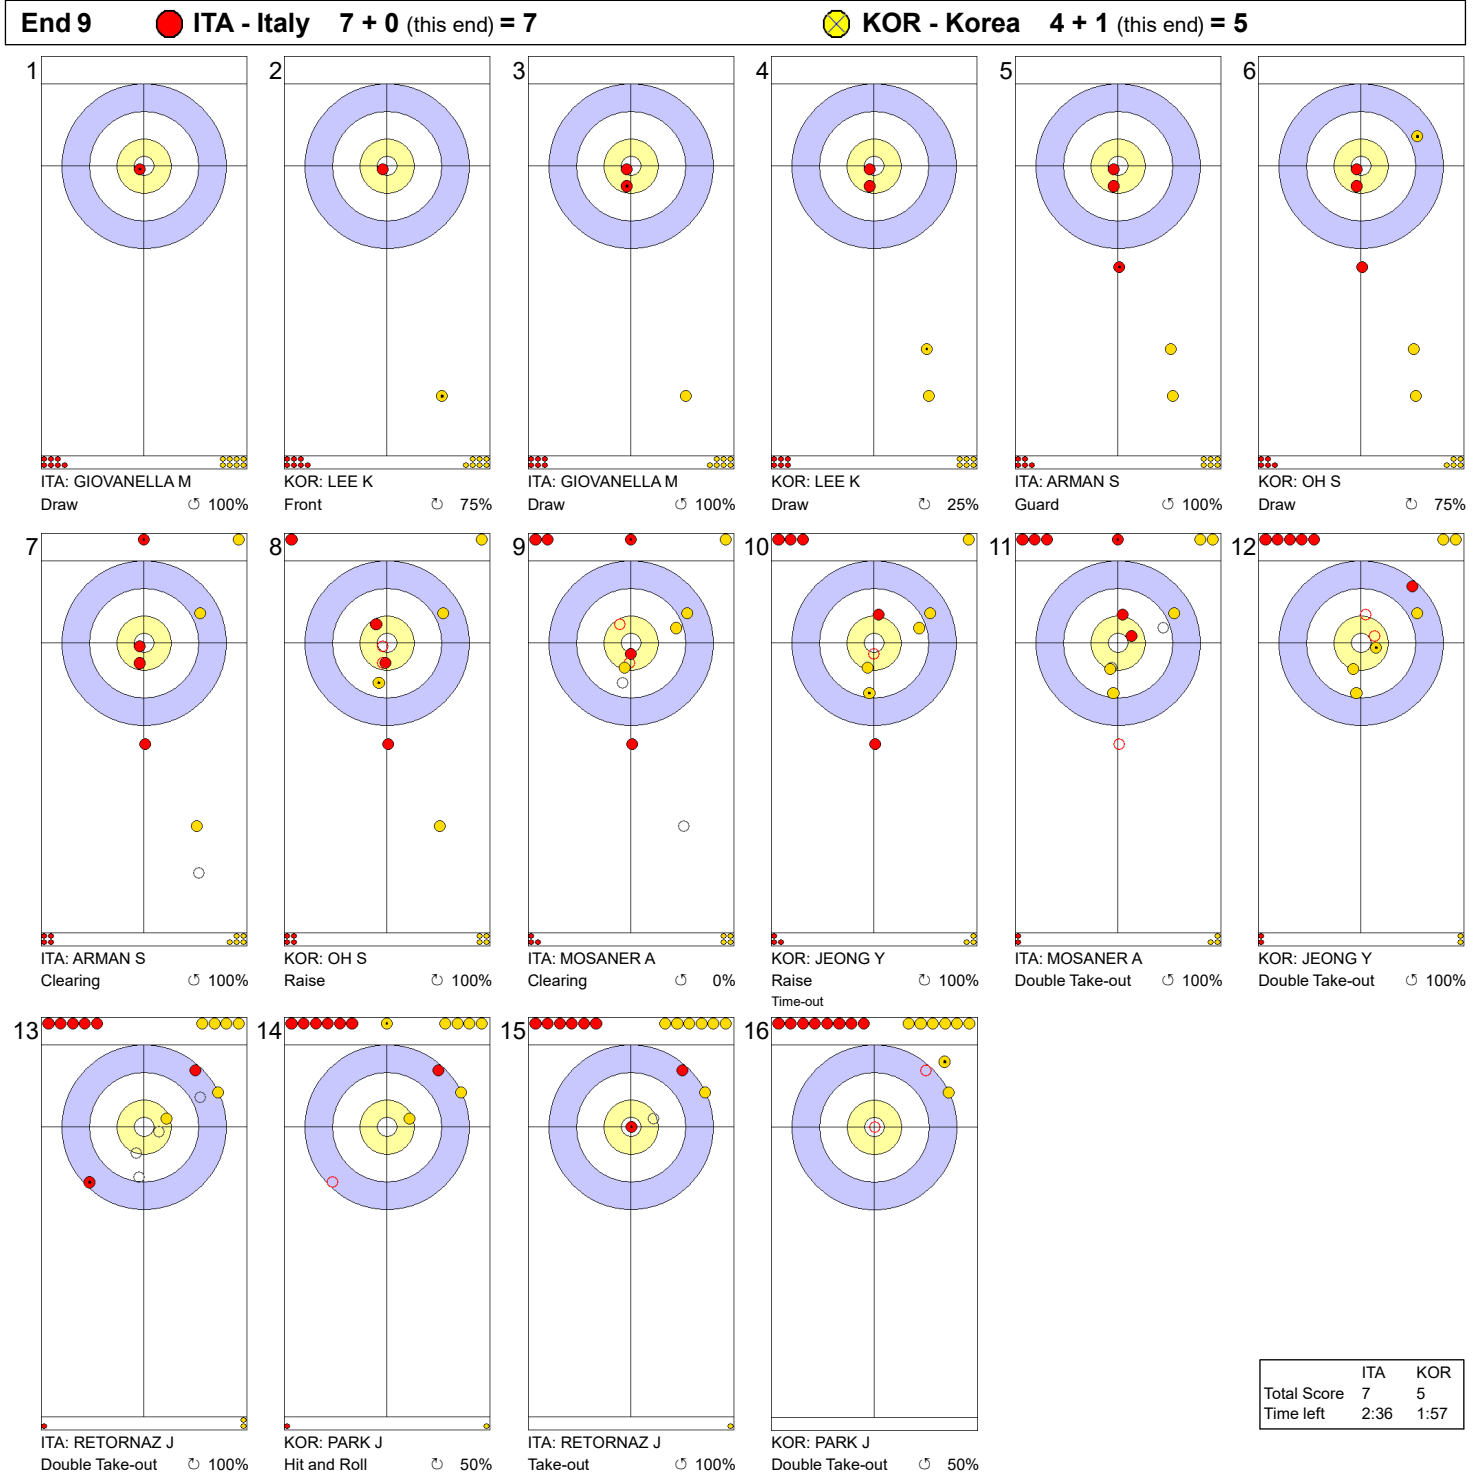

Game - Shot by Shot

Legend:
 ↻ Clockwise ↺ Counter-clockwise - Not considered

Game - Shot by Shot

Legend:
 ↻ Clockwise ↺ Counter-clockwise - Not considered

Game - Shot by Shot

Legend:
 ↻ Clockwise ↺ Counter-clockwise - Not considered

Game - Shot by Shot

Legend:
 ↻ Clockwise ↺ Counter-clockwise - Not considered