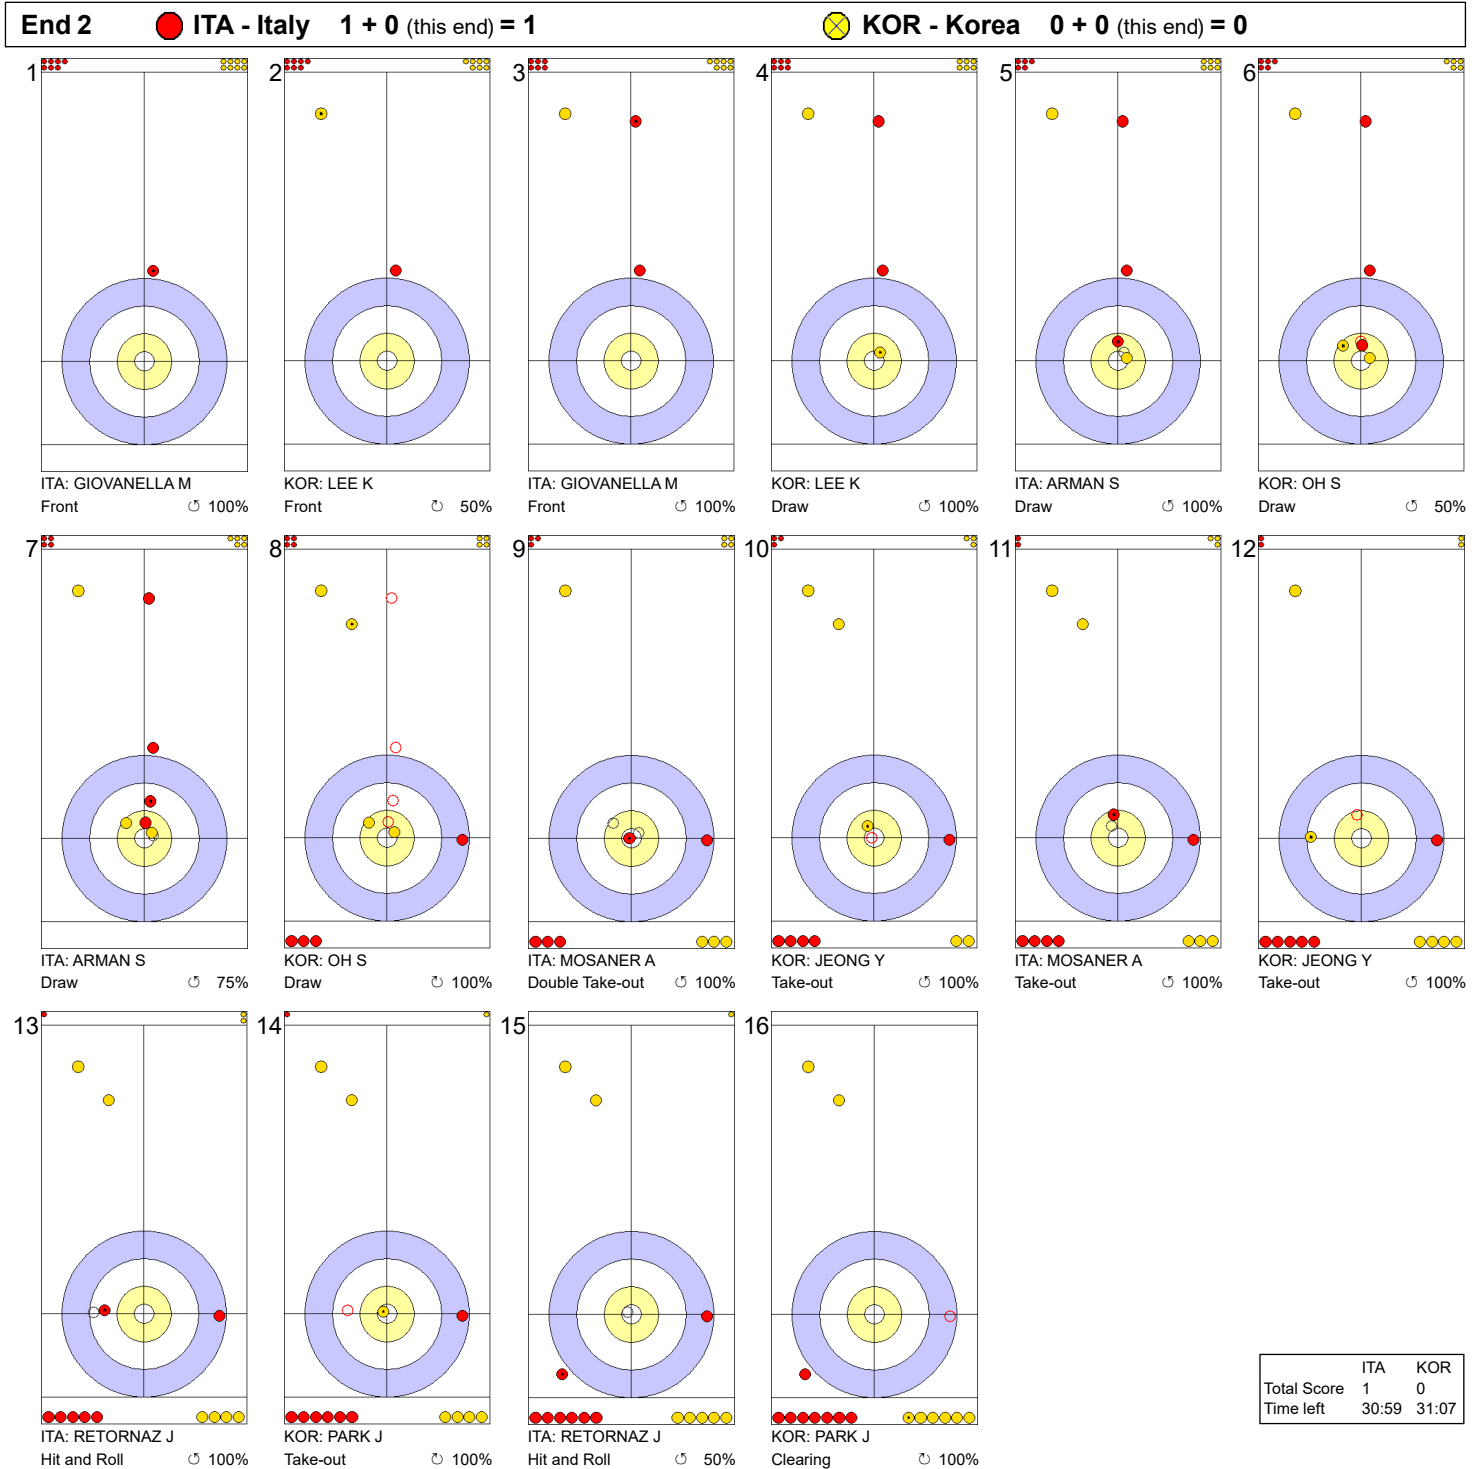

Game - Shot by Shot

Legend:
 ↻ Clockwise ↺ Counter-clockwise - Not considered

Game - Shot by Shot

Legend:
 ↻ Clockwise ↺ Counter-clockwise - Not considered

Game - Shot by Shot

Legend:
 ↻ Clockwise ↺ Counter-clockwise - Not considered

Game - Shot by Shot

Legend:
 ↻ Clockwise ↺ Counter-clockwise - Not considered