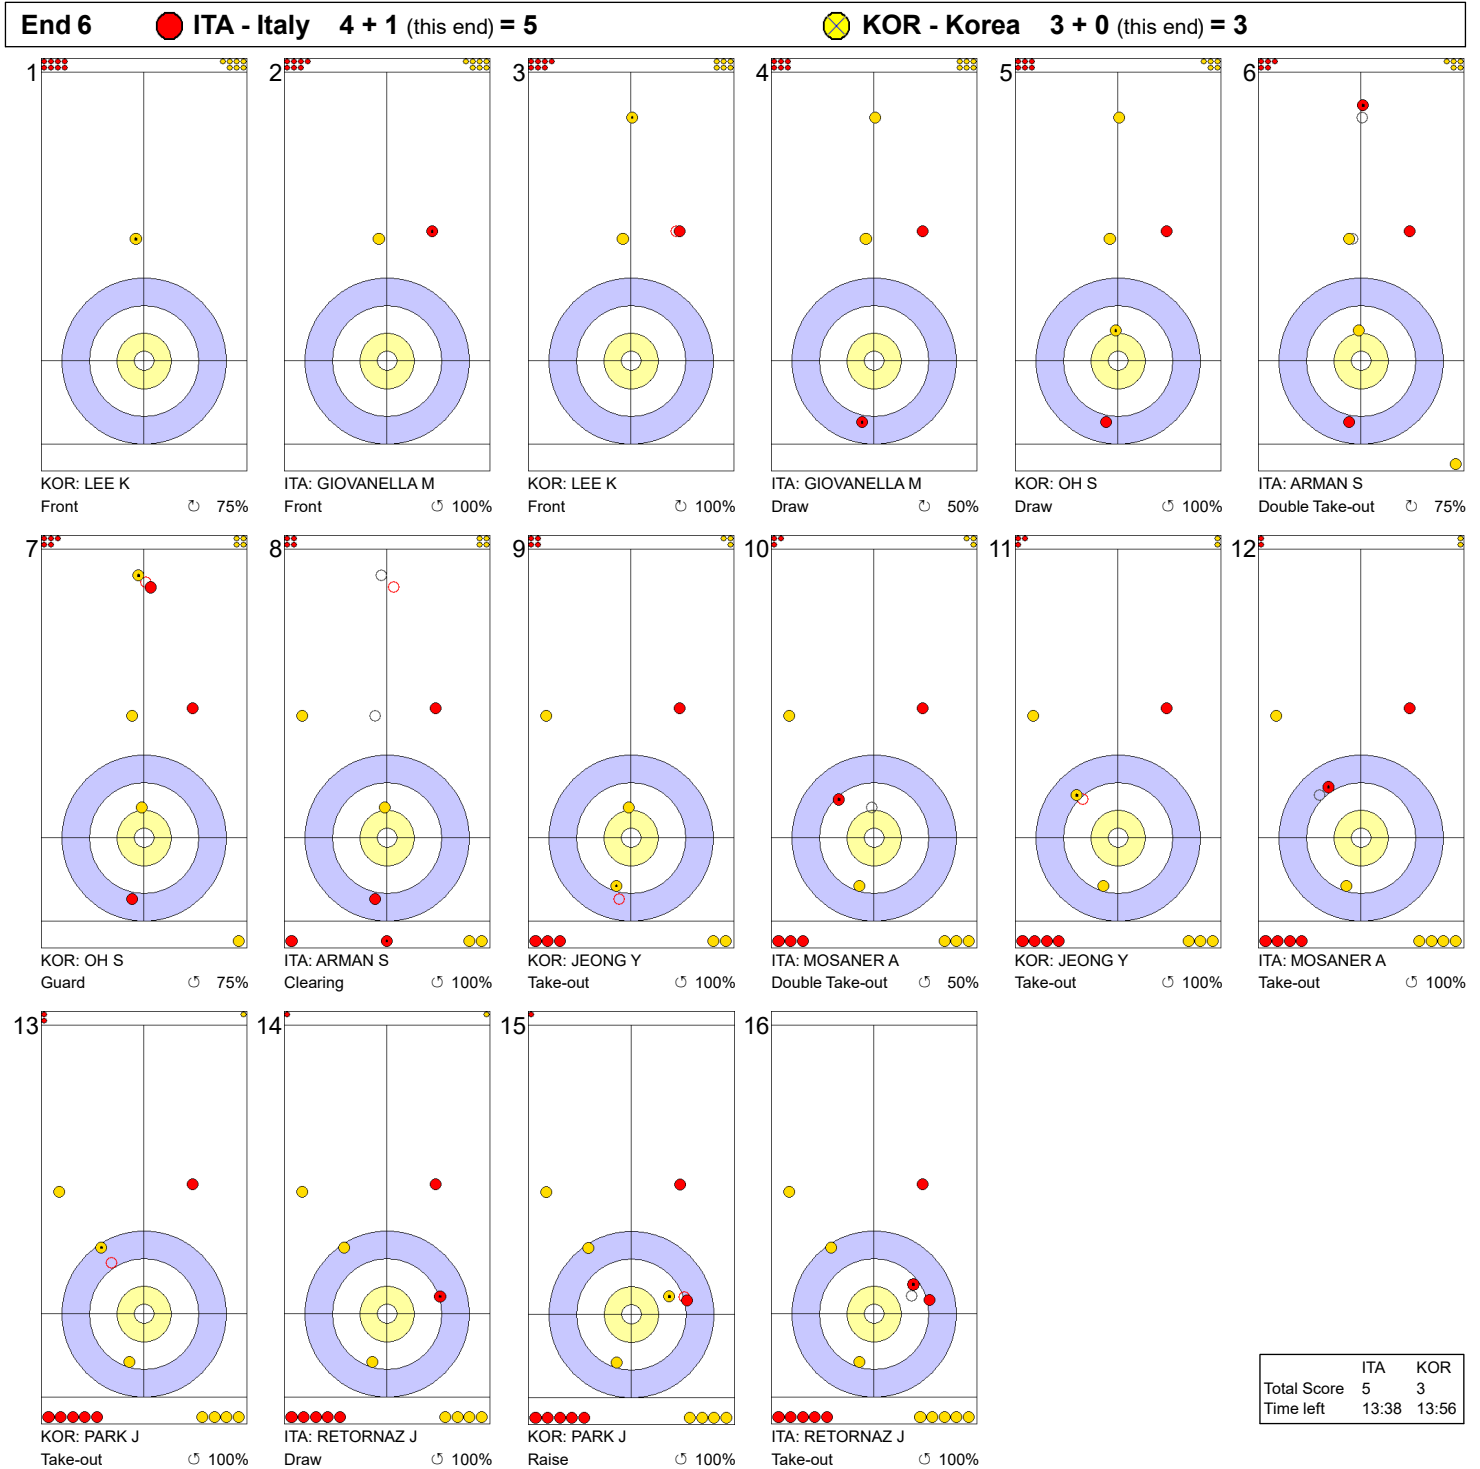

Game - Shot by Shot

Legend:
 ↻ Clockwise ↺ Counter-clockwise - Not considered

Game - Shot by Shot

Legend:
 ↻ Clockwise ↺ Counter-clockwise - Not considered

Game - Shot by Shot

Legend:
 ↻ Clockwise ↺ Counter-clockwise - Not considered

Game - Shot by Shot

Legend:
 ↻ Clockwise ↺ Counter-clockwise - Not considered