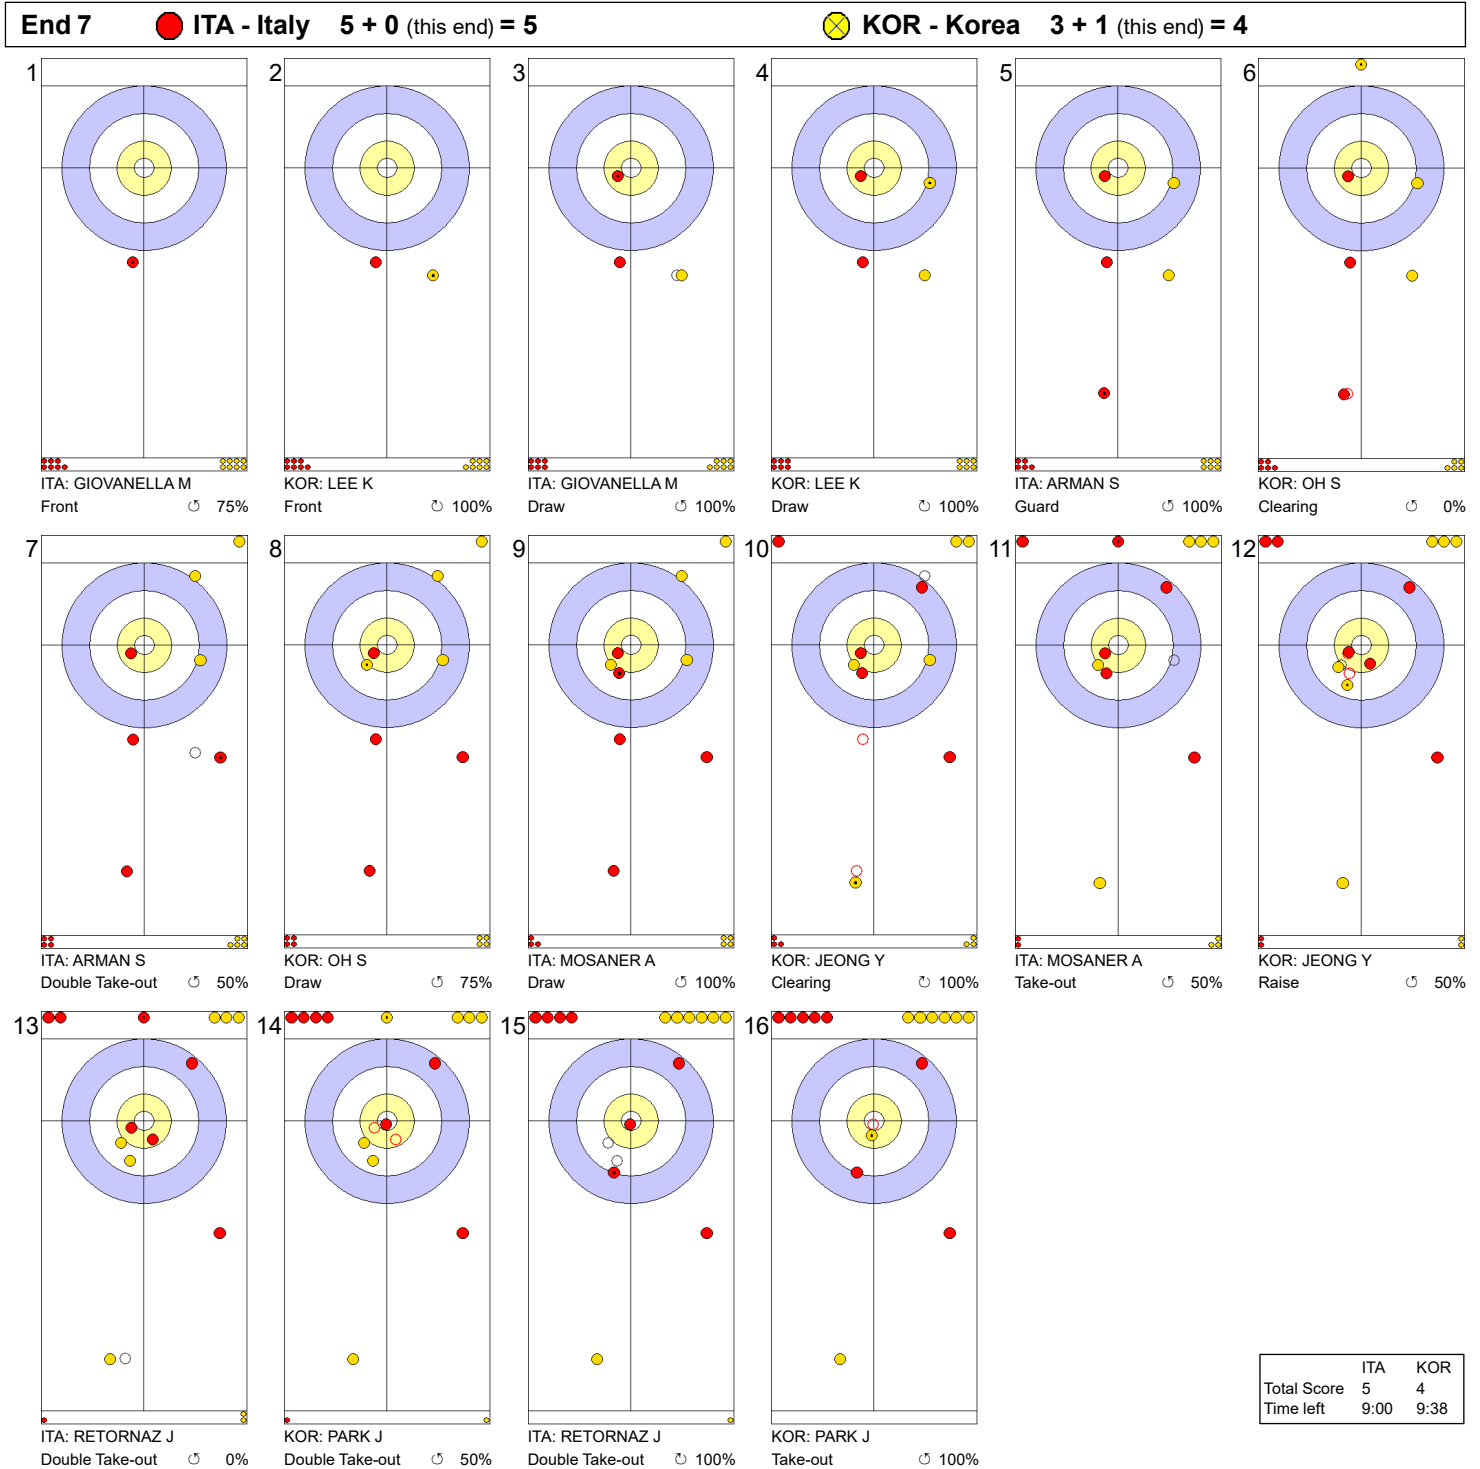

Game - Shot by Shot

Legend:
 ↻ Clockwise ↺ Counter-clockwise - Not considered

Game - Shot by Shot

Legend:
 ↻ Clockwise ↺ Counter-clockwise - Not considered

Game - Shot by Shot

Legend:
 ↻ Clockwise ↺ Counter-clockwise - Not considered

Game - Shot by Shot

Legend:
 ↻ Clockwise ↺ Counter-clockwise - Not considered