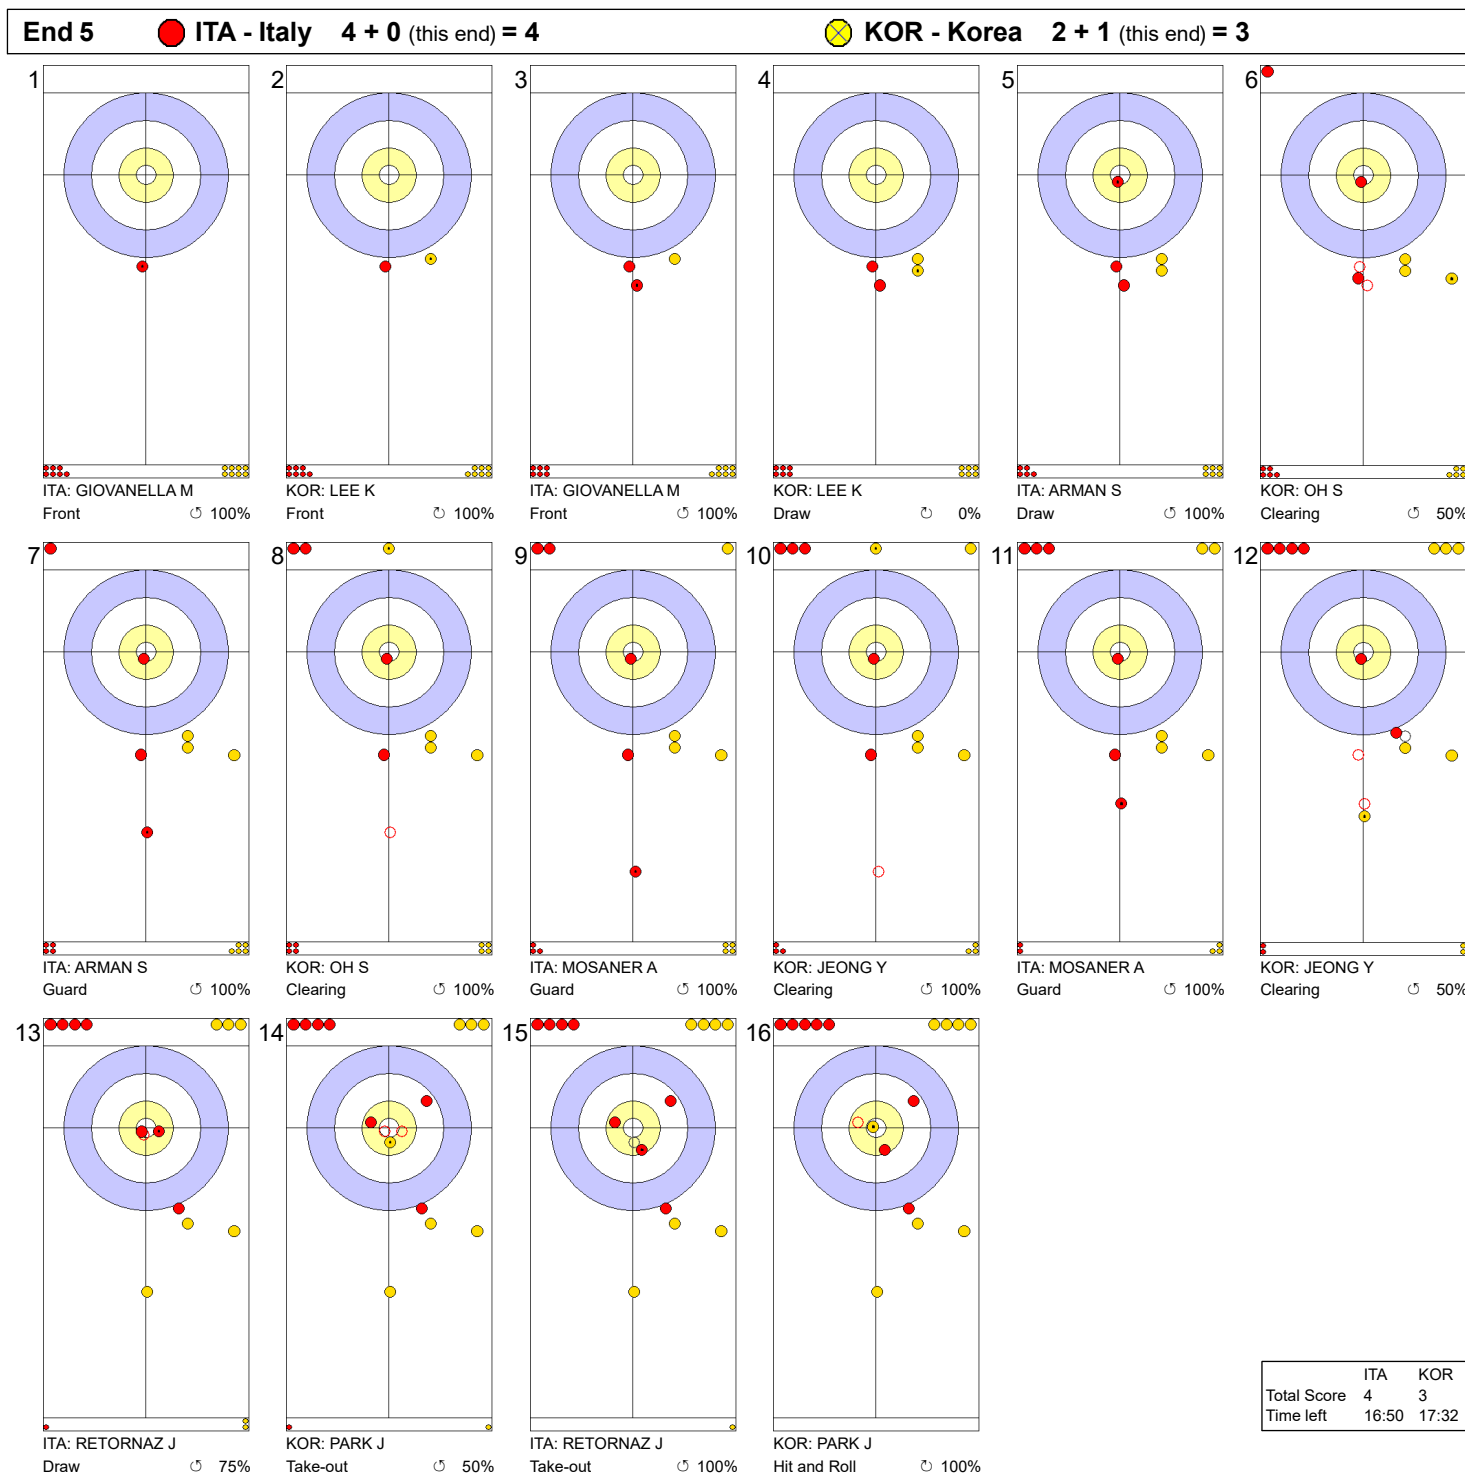

Game - Shot by Shot

Legend:
 ↻ Clockwise ↺ Counter-clockwise - Not considered

Game - Shot by Shot

Legend:
 ↻ Clockwise ↺ Counter-clockwise - Not considered

Game - Shot by Shot

Legend:
 ↻ Clockwise ↺ Counter-clockwise - Not considered

Game - Shot by Shot

Legend:
 ↻ Clockwise ↺ Counter-clockwise - Not considered