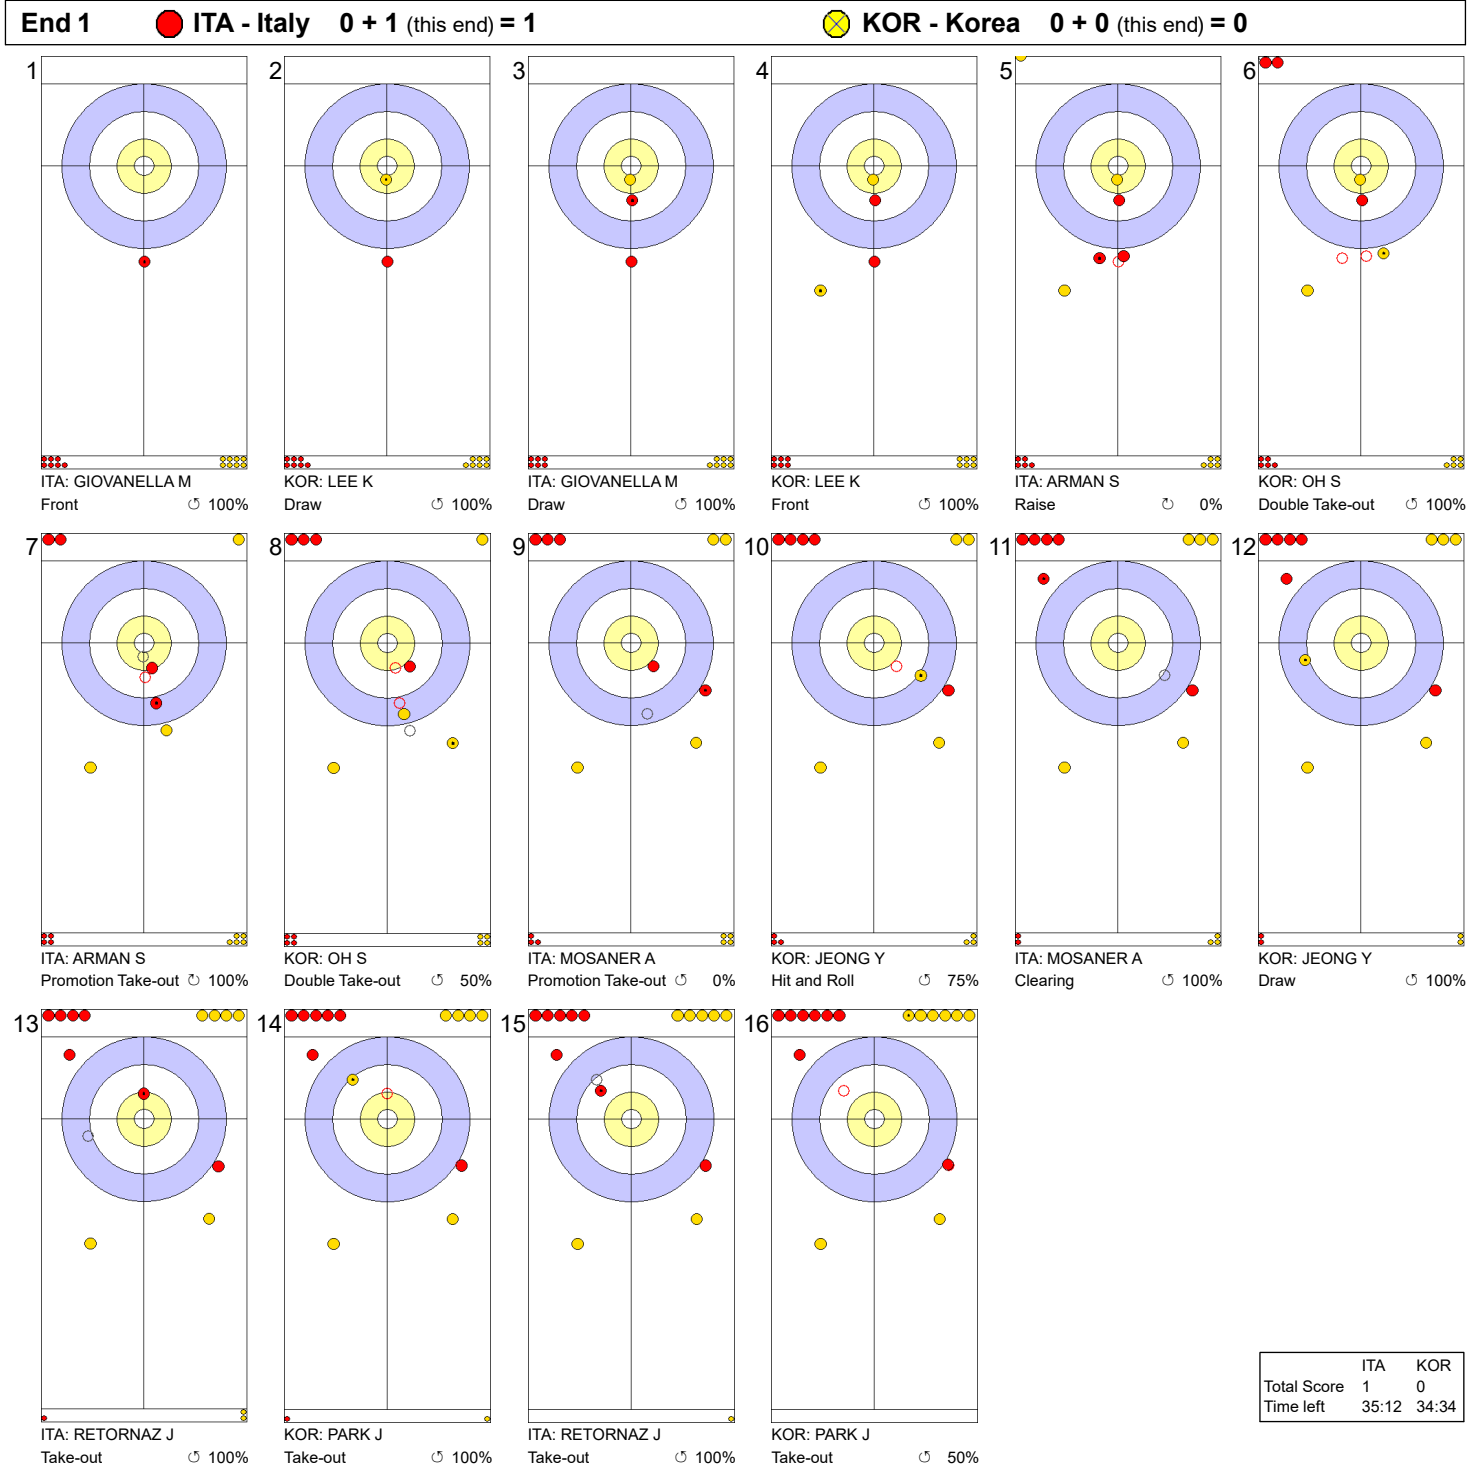

Game - Shot by Shot

Legend:
 ↻ Clockwise ↺ Counter-clockwise - Not considered

Game - Shot by Shot

Legend:
 ↻ Clockwise ↺ Counter-clockwise - Not considered

Game - Shot by Shot

Legend:
 ↻ Clockwise ↺ Counter-clockwise - Not considered

Game - Shot by Shot

Legend:
 ↻ Clockwise ↺ Counter-clockwise - Not considered