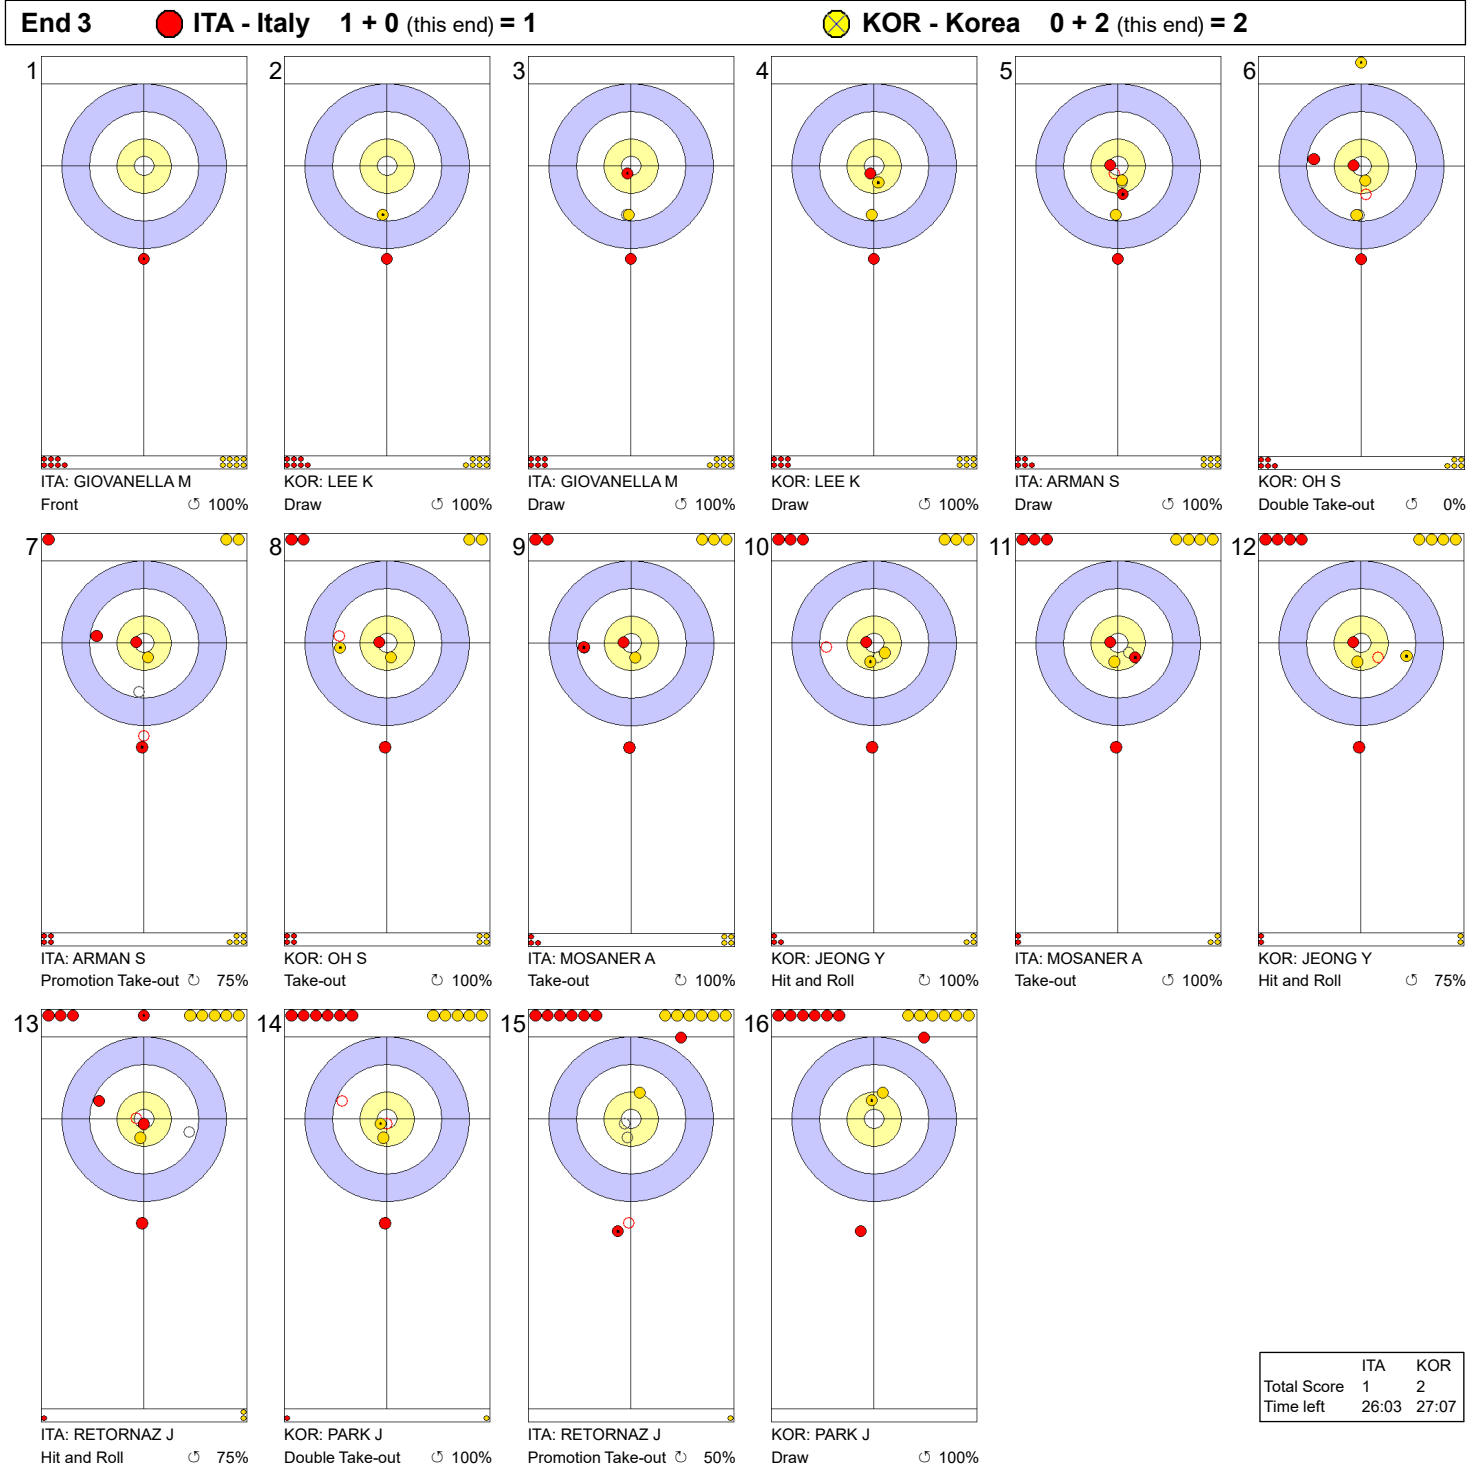

Game - Shot by Shot

Legend:
 ↻ Clockwise ↺ Counter-clockwise - Not considered

Game - Shot by Shot

Legend:
 ↻ Clockwise ↺ Counter-clockwise - Not considered

Game - Shot by Shot

Legend:
 ↻ Clockwise ↺ Counter-clockwise - Not considered

Game - Shot by Shot

Legend:
 ↻ Clockwise ↺ Counter-clockwise - Not considered