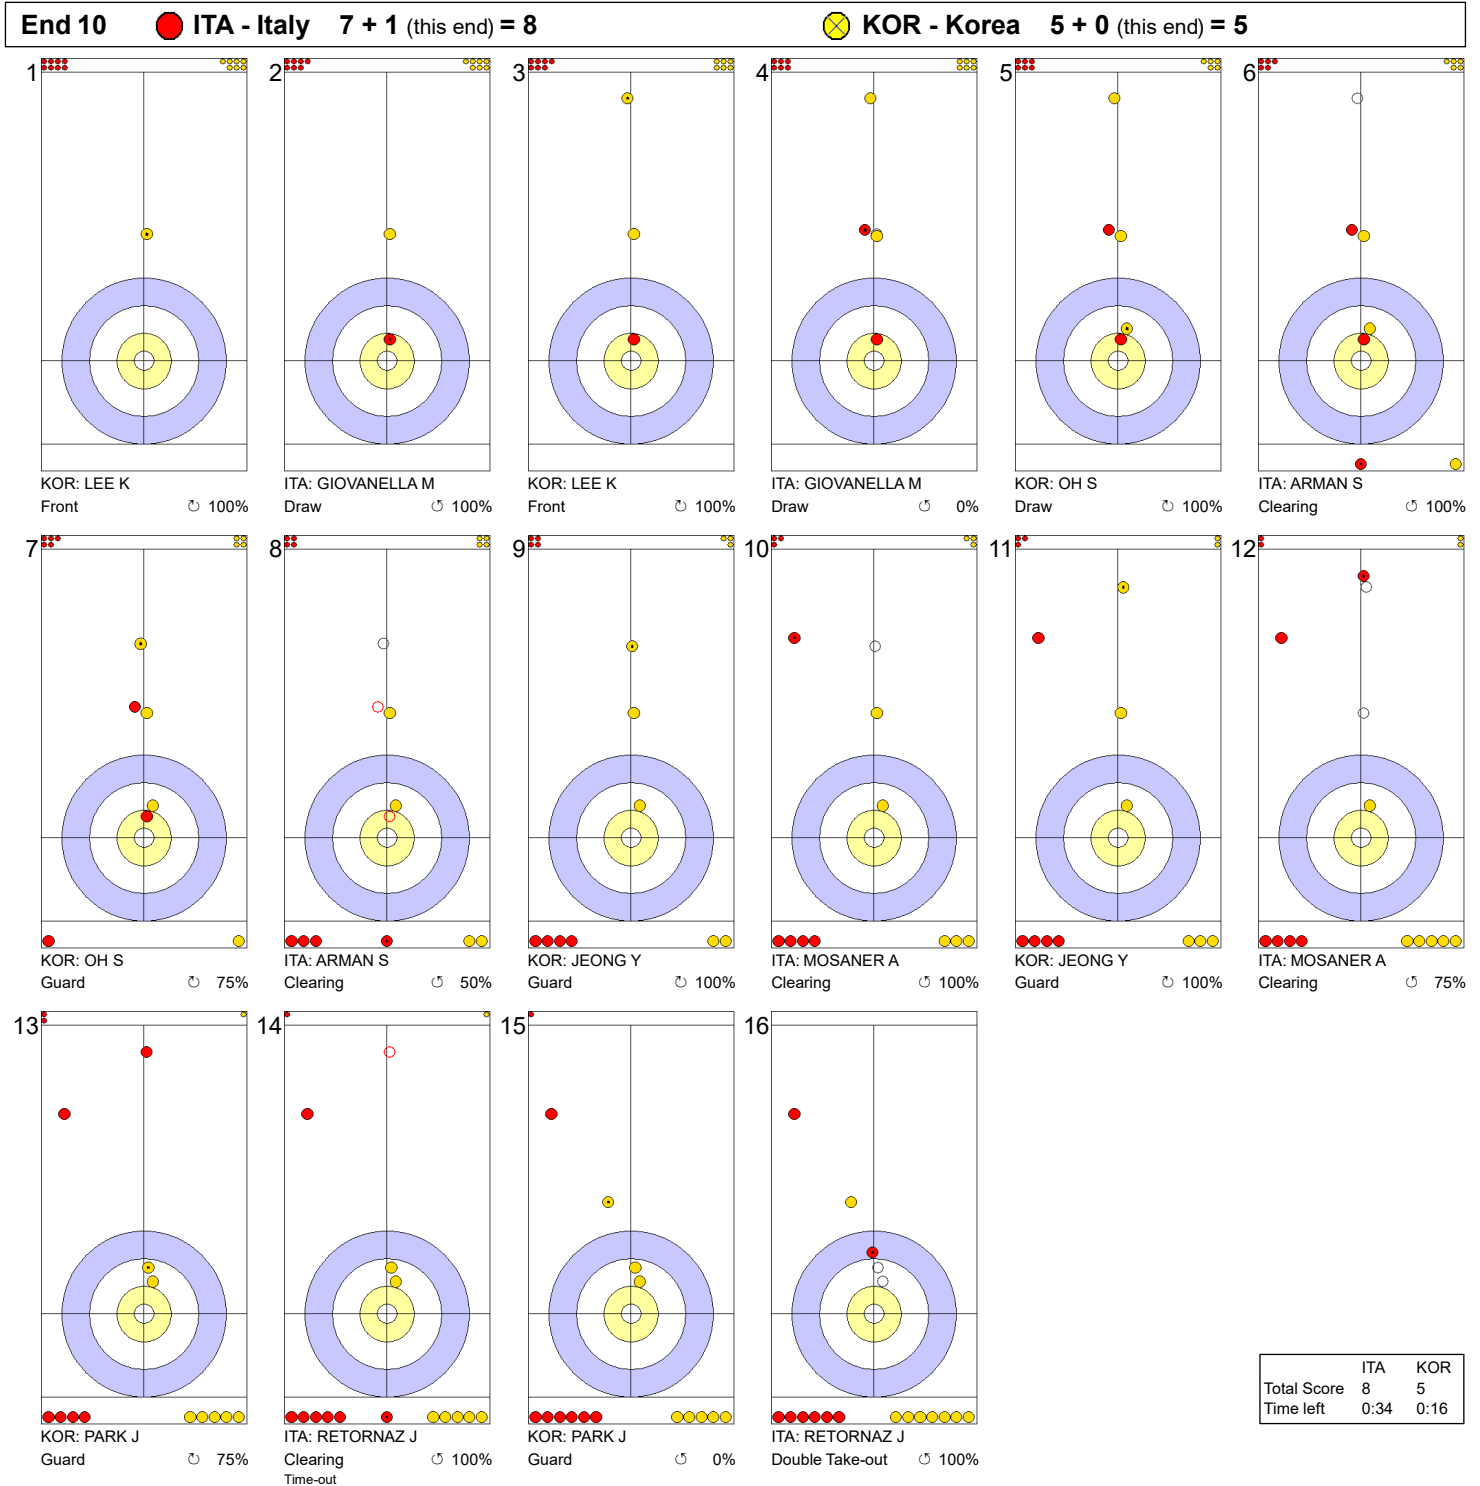

Game - Shot by Shot

Legend:
 ↻ Clockwise ↺ Counter-clockwise - Not considered

Game - Shot by Shot

Legend:
 ↻ Clockwise ↺ Counter-clockwise - Not considered

Game - Shot by Shot

Legend:
 ↻ Clockwise ↺ Counter-clockwise - Not considered

Game - Shot by Shot

Legend:
 ↻ Clockwise ↺ Counter-clockwise - Not considered