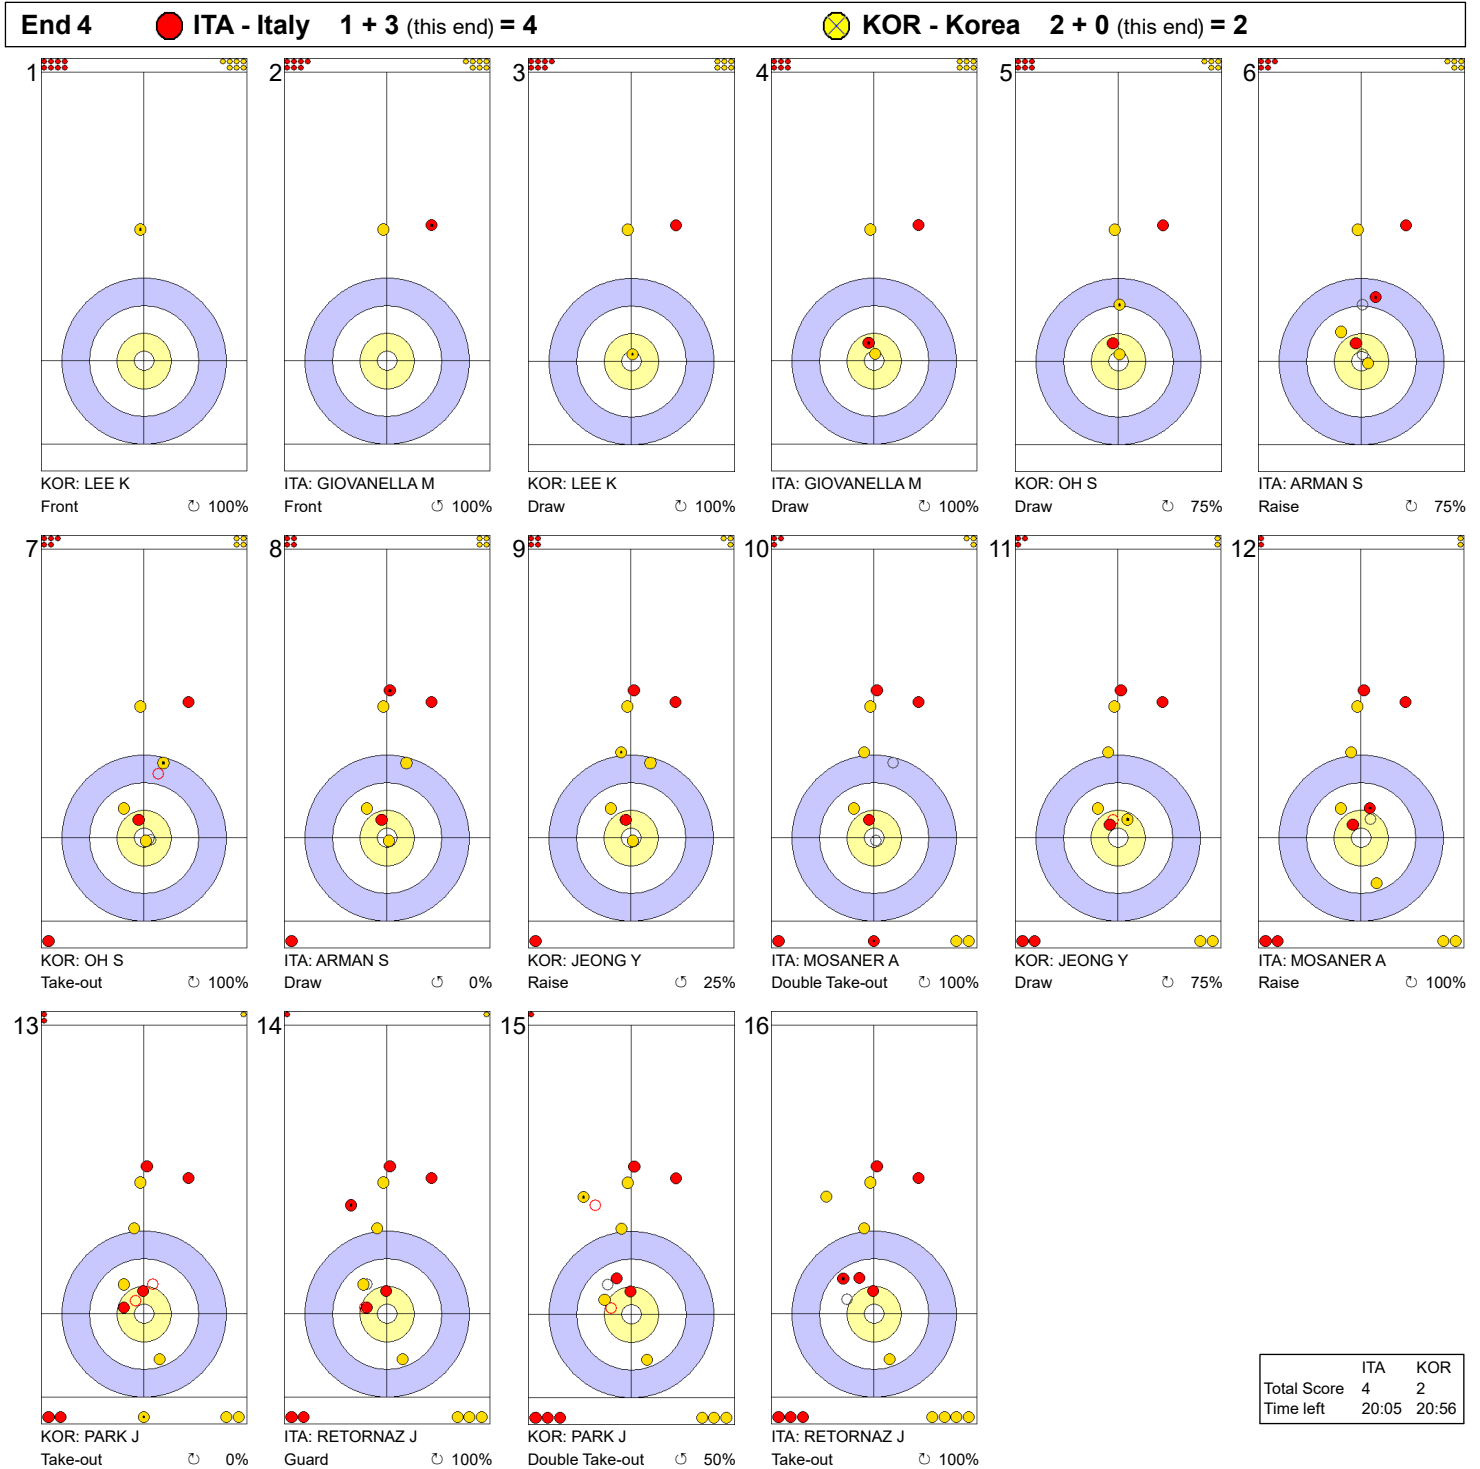

Game - Shot by Shot

Legend:
 ↻ Clockwise ↺ Counter-clockwise - Not considered

Game - Shot by Shot

Legend:
 ↻ Clockwise ↺ Counter-clockwise - Not considered

Game - Shot by Shot

Legend:
 ↻ Clockwise ↺ Counter-clockwise - Not considered

Game - Shot by Shot

Legend:
 ↻ Clockwise ↺ Counter-clockwise - Not considered