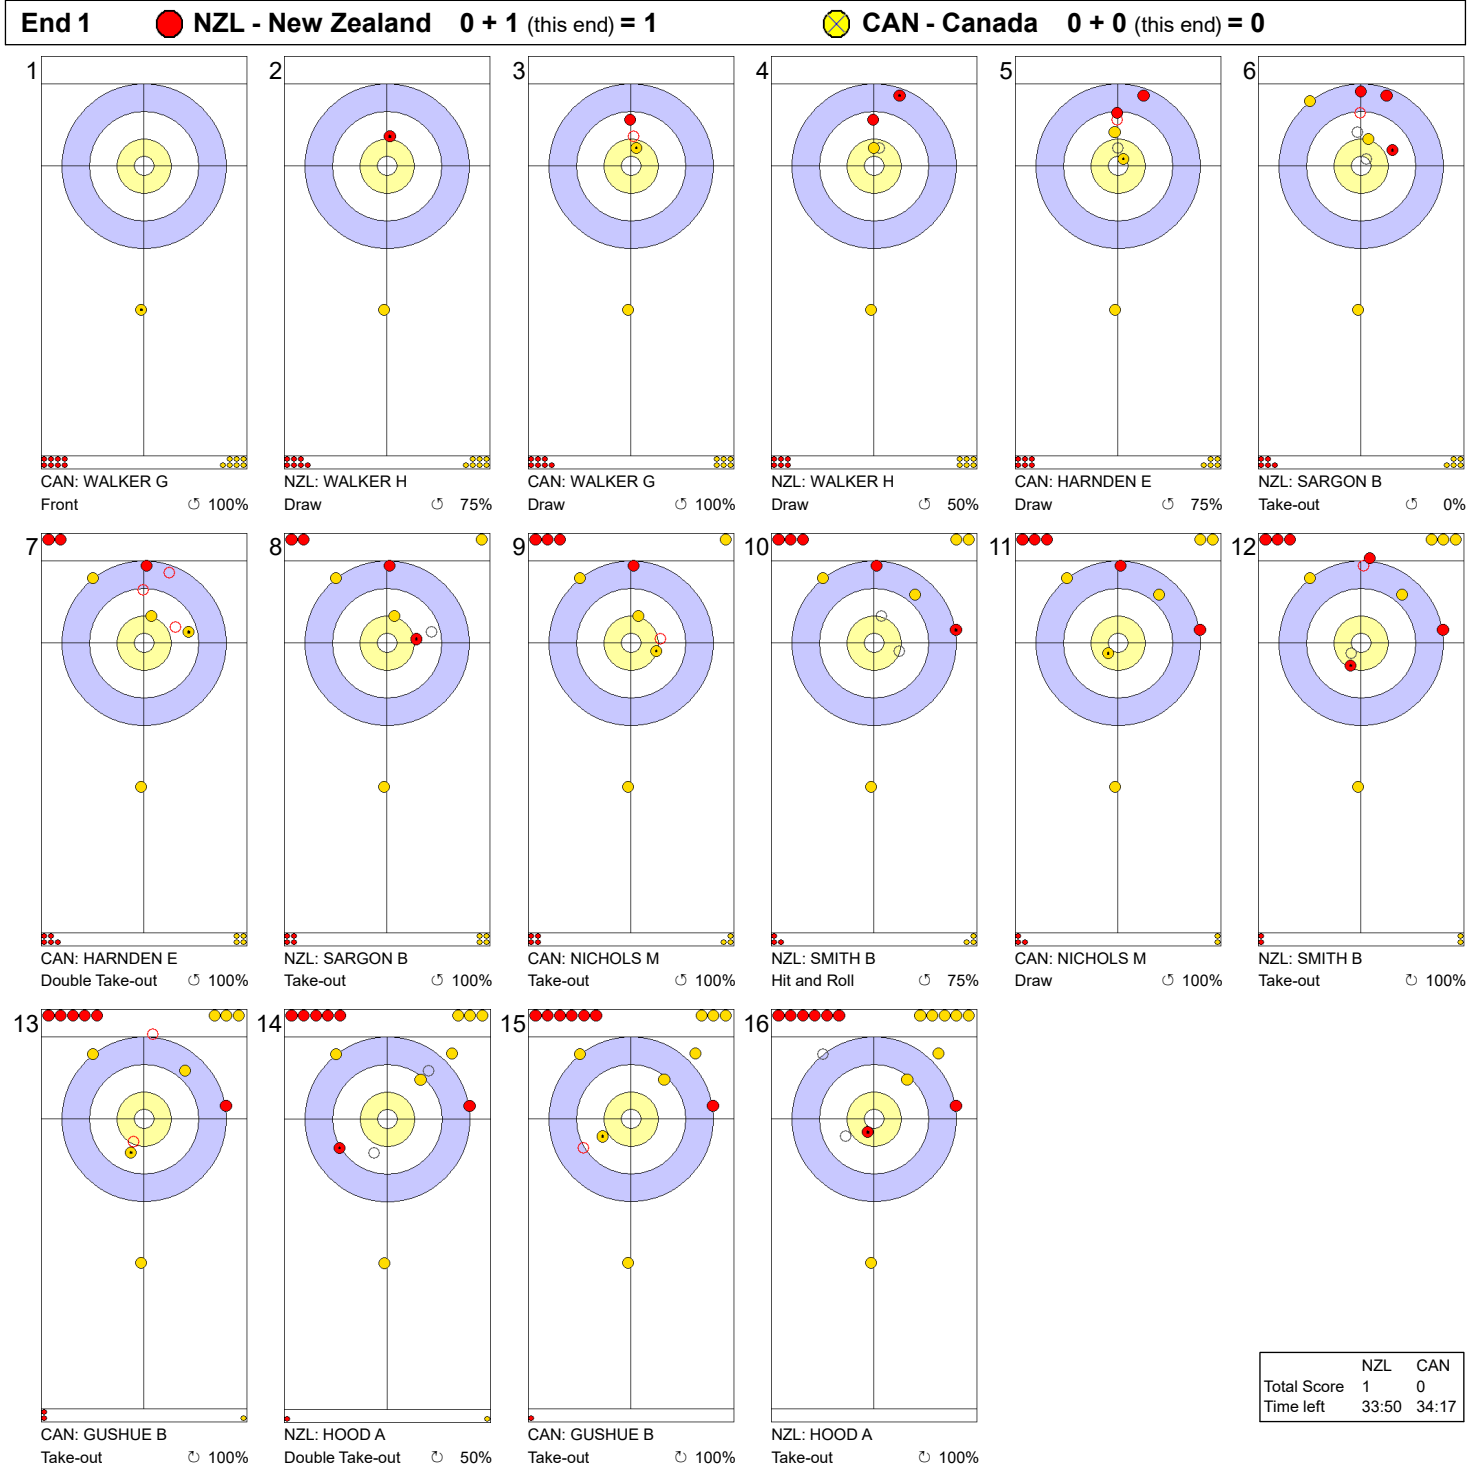

Game - Shot by Shot

**Legend:**  
 ↻ Clockwise      ↺ Counter-clockwise      - Not considered

Game - Shot by Shot

**Legend:**  
 ↻ Clockwise      ↺ Counter-clockwise      - Not considered

Game - Shot by Shot

**Legend:**  
 ↻ Clockwise      ↺ Counter-clockwise      - Not considered

Game - Shot by Shot

**Legend:**  
 ↻ Clockwise      ↺ Counter-clockwise      - Not considered

Game - Shot by Shot

**Legend:**  
 ↻ Clockwise      ↺ Counter-clockwise      - Not considered

Game - Shot by Shot

**Legend:**  
 Clockwise    
  Counter-clockwise    
 - Not considered