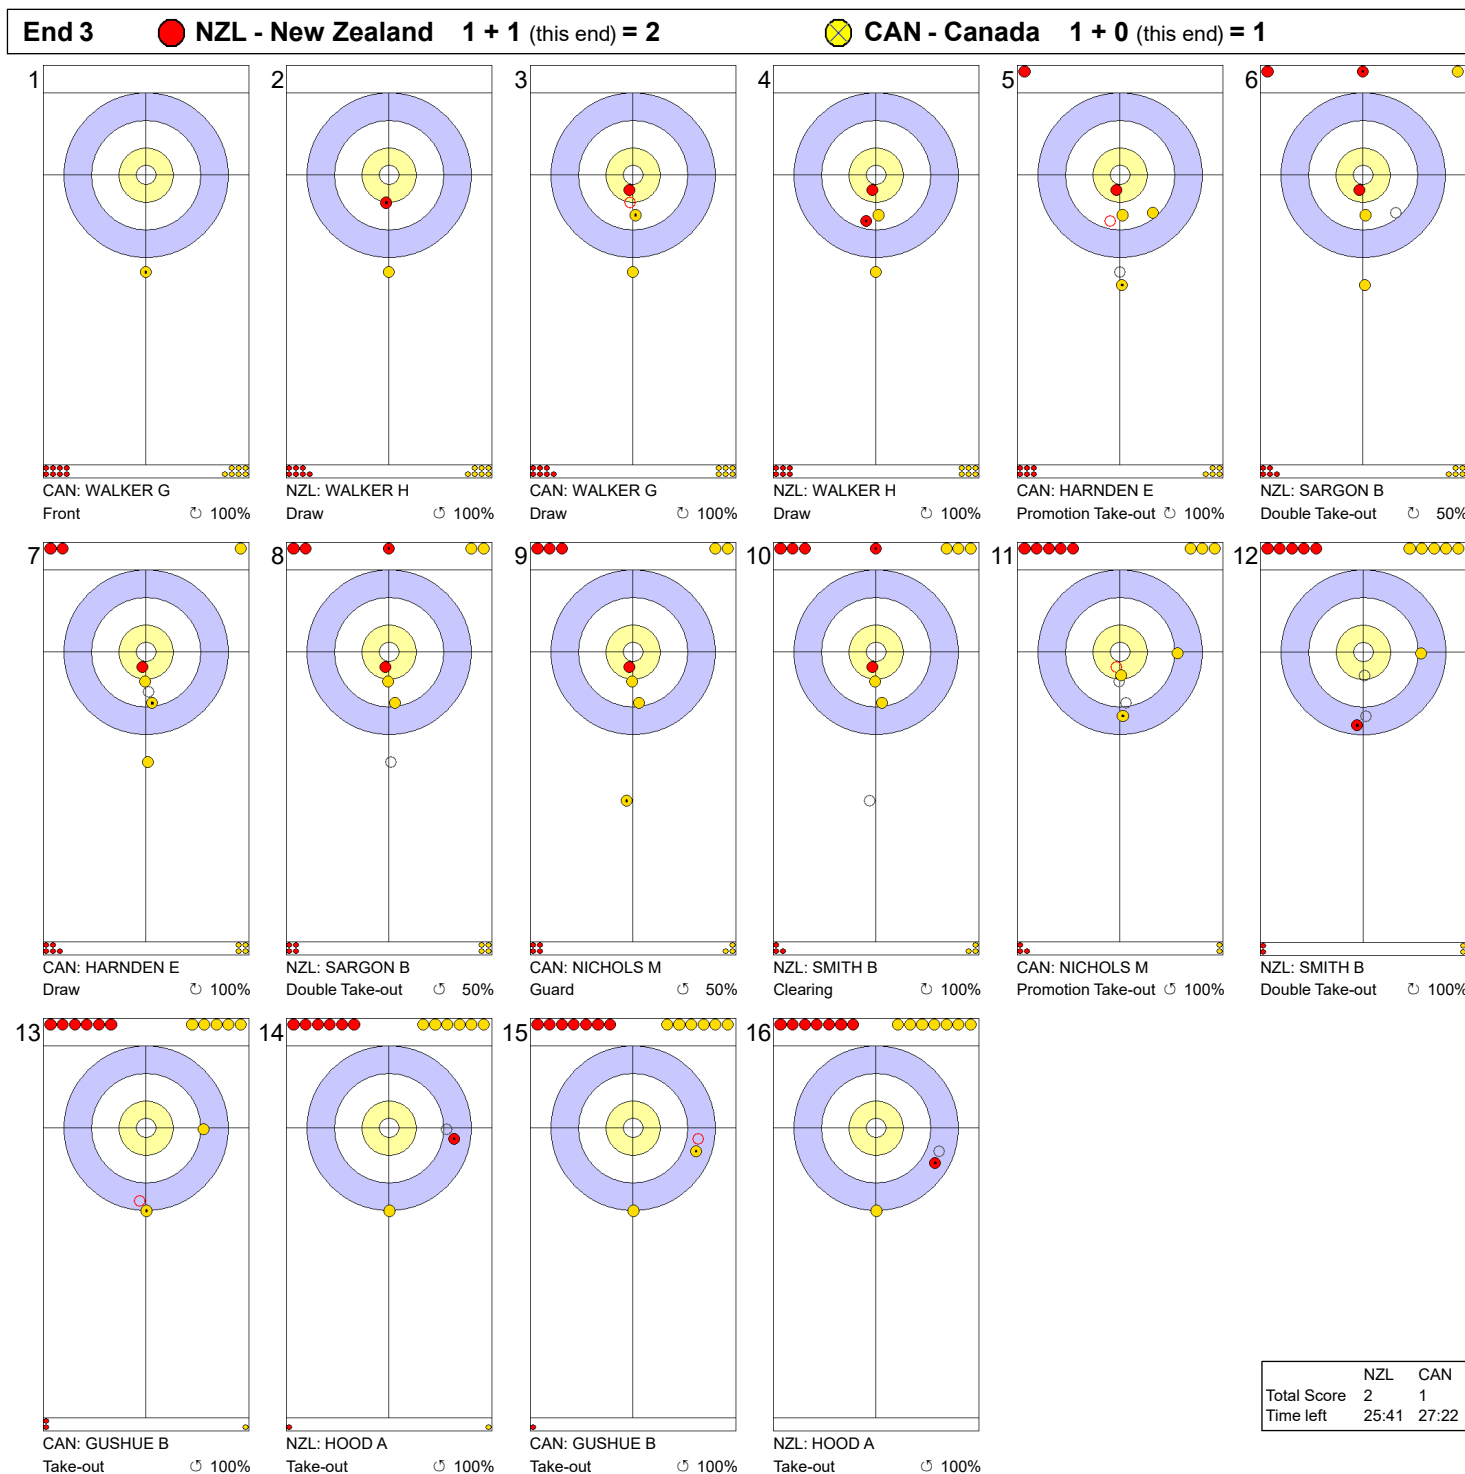

Game - Shot by Shot

**Legend:**  
 ↻ Clockwise      ↺ Counter-clockwise      - Not considered

Game - Shot by Shot

**Legend:**  
 ↻ Clockwise      ↺ Counter-clockwise      - Not considered

Game - Shot by Shot

**Legend:**  
 ↻ Clockwise      ↺ Counter-clockwise      - Not considered

Game - Shot by Shot

**Legend:**  
 ↻ Clockwise      ↺ Counter-clockwise      - Not considered

Game - Shot by Shot

**Legend:**  
 ↻ Clockwise      ↺ Counter-clockwise      - Not considered

Game - Shot by Shot

**Legend:**  
 Clockwise    
  Counter-clockwise    
 - Not considered