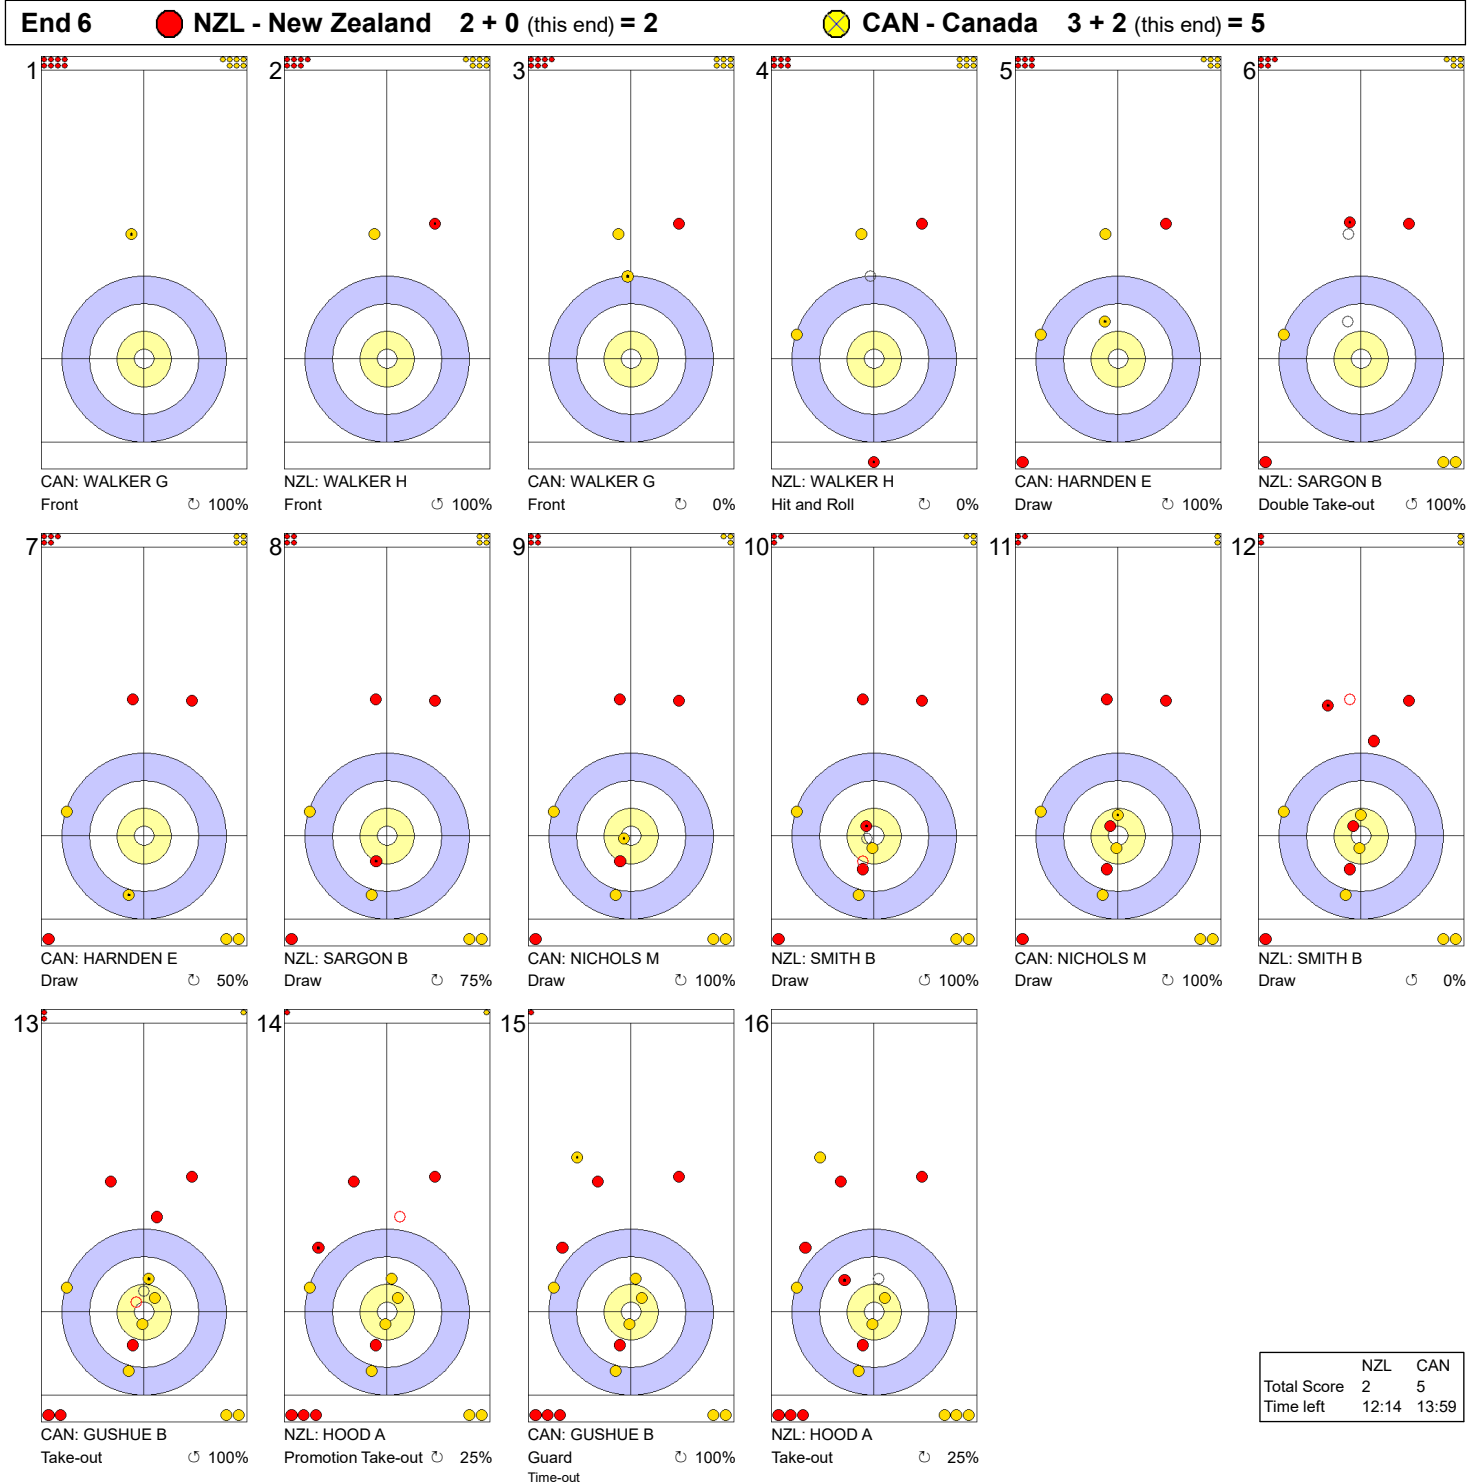

Game - Shot by Shot

**Legend:**  
 ↻ Clockwise      ↺ Counter-clockwise      - Not considered

Game - Shot by Shot

**Legend:**  
 ↻ Clockwise      ↺ Counter-clockwise      - Not considered

Game - Shot by Shot

**Legend:**  
 ↻ Clockwise      ↺ Counter-clockwise      - Not considered

Game - Shot by Shot

**Legend:**  
 ↻ Clockwise      ↺ Counter-clockwise      - Not considered

Game - Shot by Shot

**Legend:**  
 ↻ Clockwise      ↺ Counter-clockwise      - Not considered

Game - Shot by Shot

**Legend:**  
 Clockwise    
  Counter-clockwise    
 - Not considered