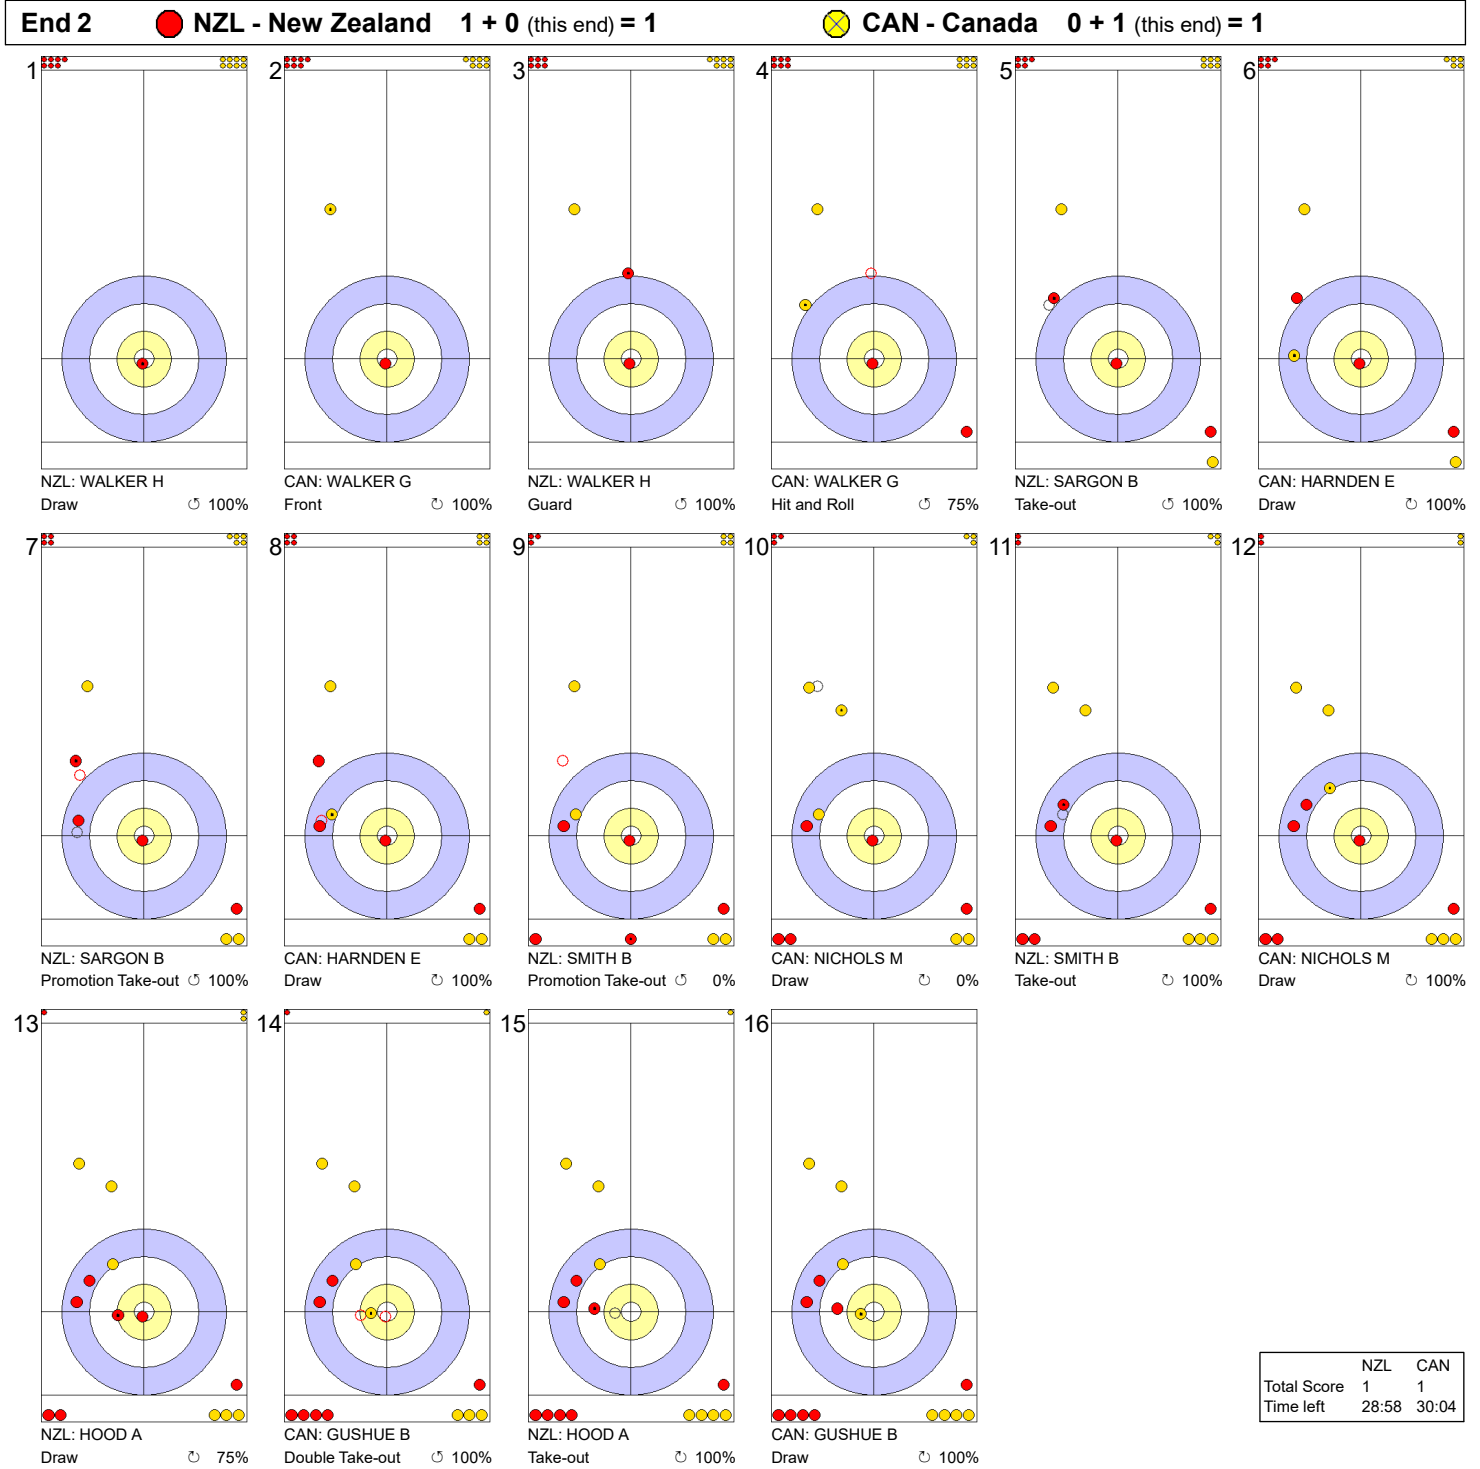

Game - Shot by Shot

**Legend:**  
 ↻ Clockwise      ↺ Counter-clockwise      - Not considered

Game - Shot by Shot

**Legend:**  
 ↻ Clockwise      ↺ Counter-clockwise      - Not considered

Game - Shot by Shot

**Legend:**  
 ↻ Clockwise      ↺ Counter-clockwise      - Not considered

Game - Shot by Shot

**Legend:**  
 ↻ Clockwise      ↺ Counter-clockwise      - Not considered

Game - Shot by Shot

**Legend:**  
 ↻ Clockwise      ↺ Counter-clockwise      - Not considered

Game - Shot by Shot

**Legend:**  
 Clockwise    
  Counter-clockwise    
 - Not considered