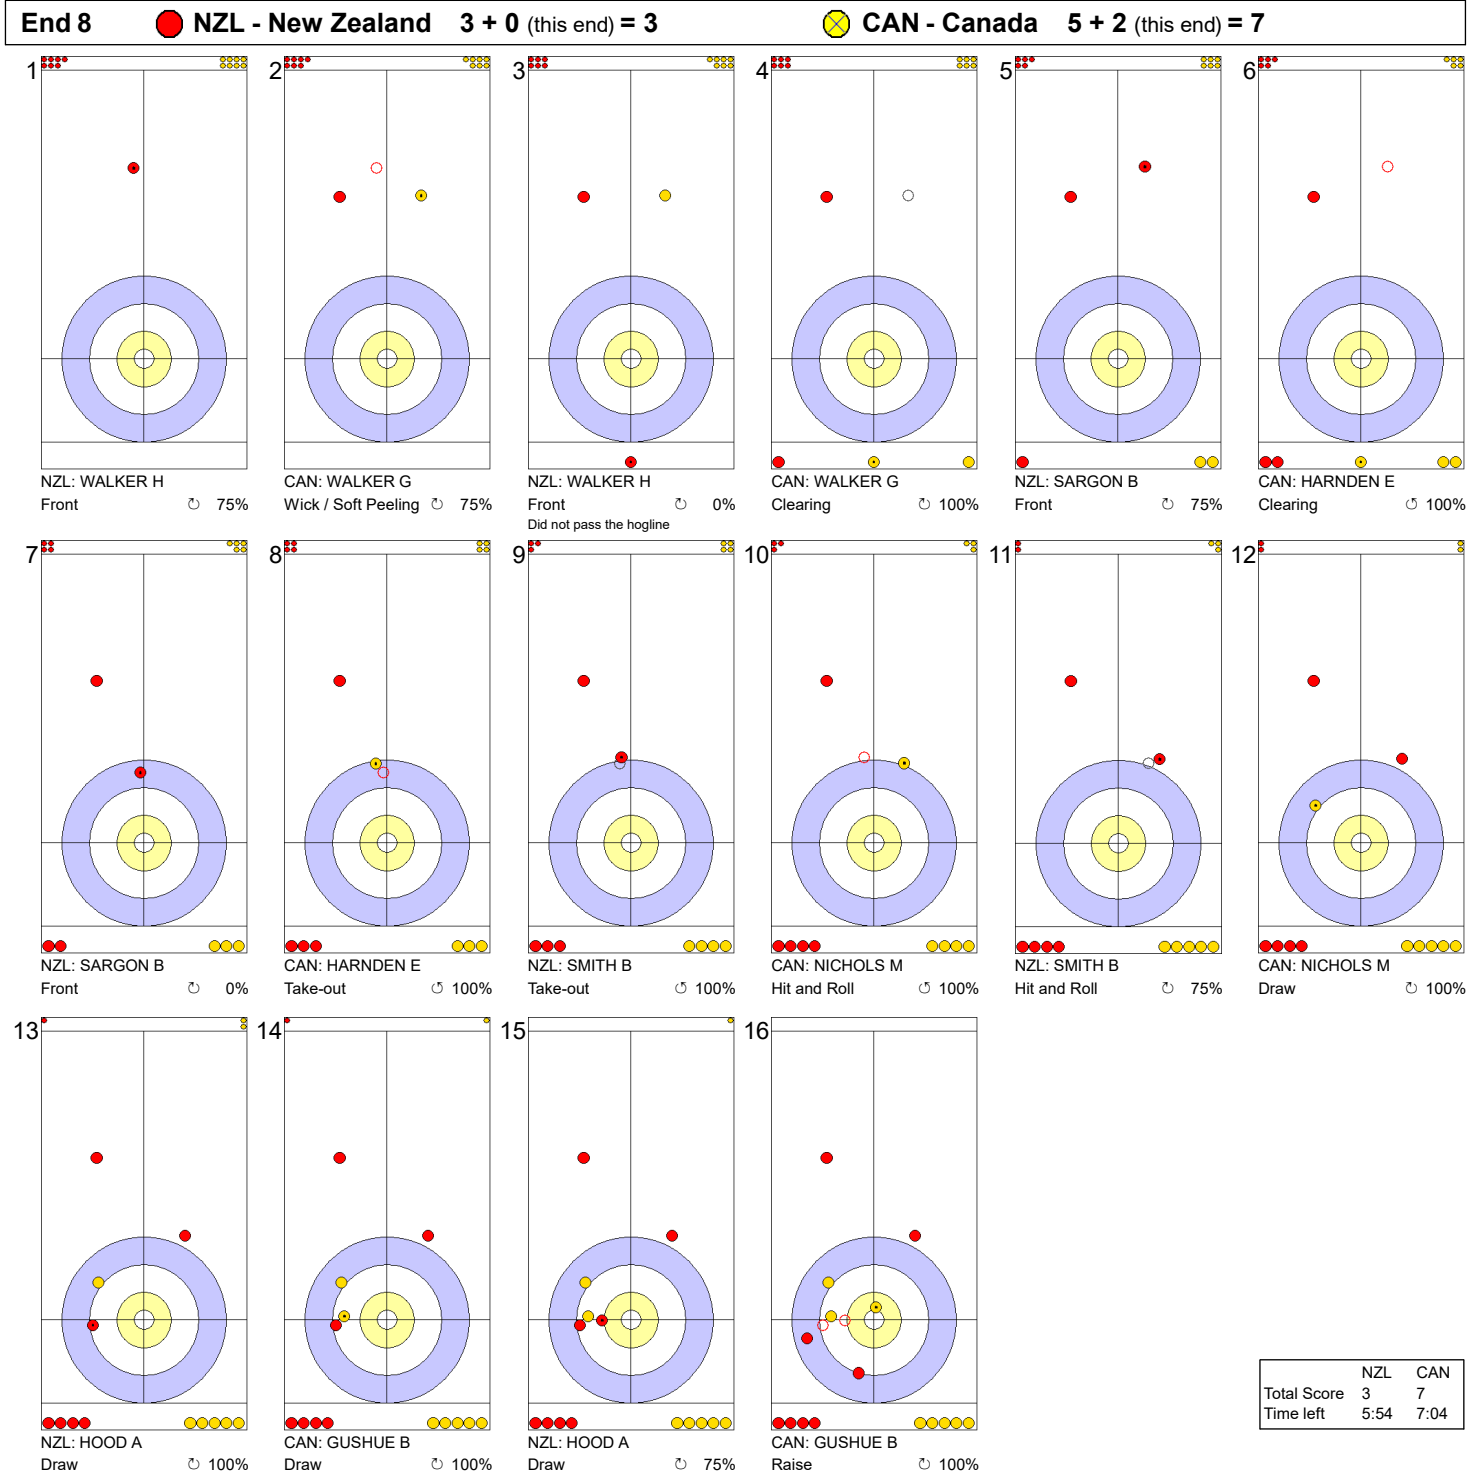

Game - Shot by Shot

**Legend:**  
 ↻ Clockwise      ↺ Counter-clockwise      - Not considered

Game - Shot by Shot

**Legend:**  
 ↻ Clockwise      ↺ Counter-clockwise      - Not considered

Game - Shot by Shot

**Legend:**  
 ↻ Clockwise      ↺ Counter-clockwise      - Not considered

Game - Shot by Shot

**Legend:**  
 ↻ Clockwise      ↺ Counter-clockwise      - Not considered

Game - Shot by Shot

**Legend:**  
 ↻ Clockwise      ↺ Counter-clockwise      - Not considered

Game - Shot by Shot

**Legend:**  
 Clockwise    
  Counter-clockwise    
 - Not considered