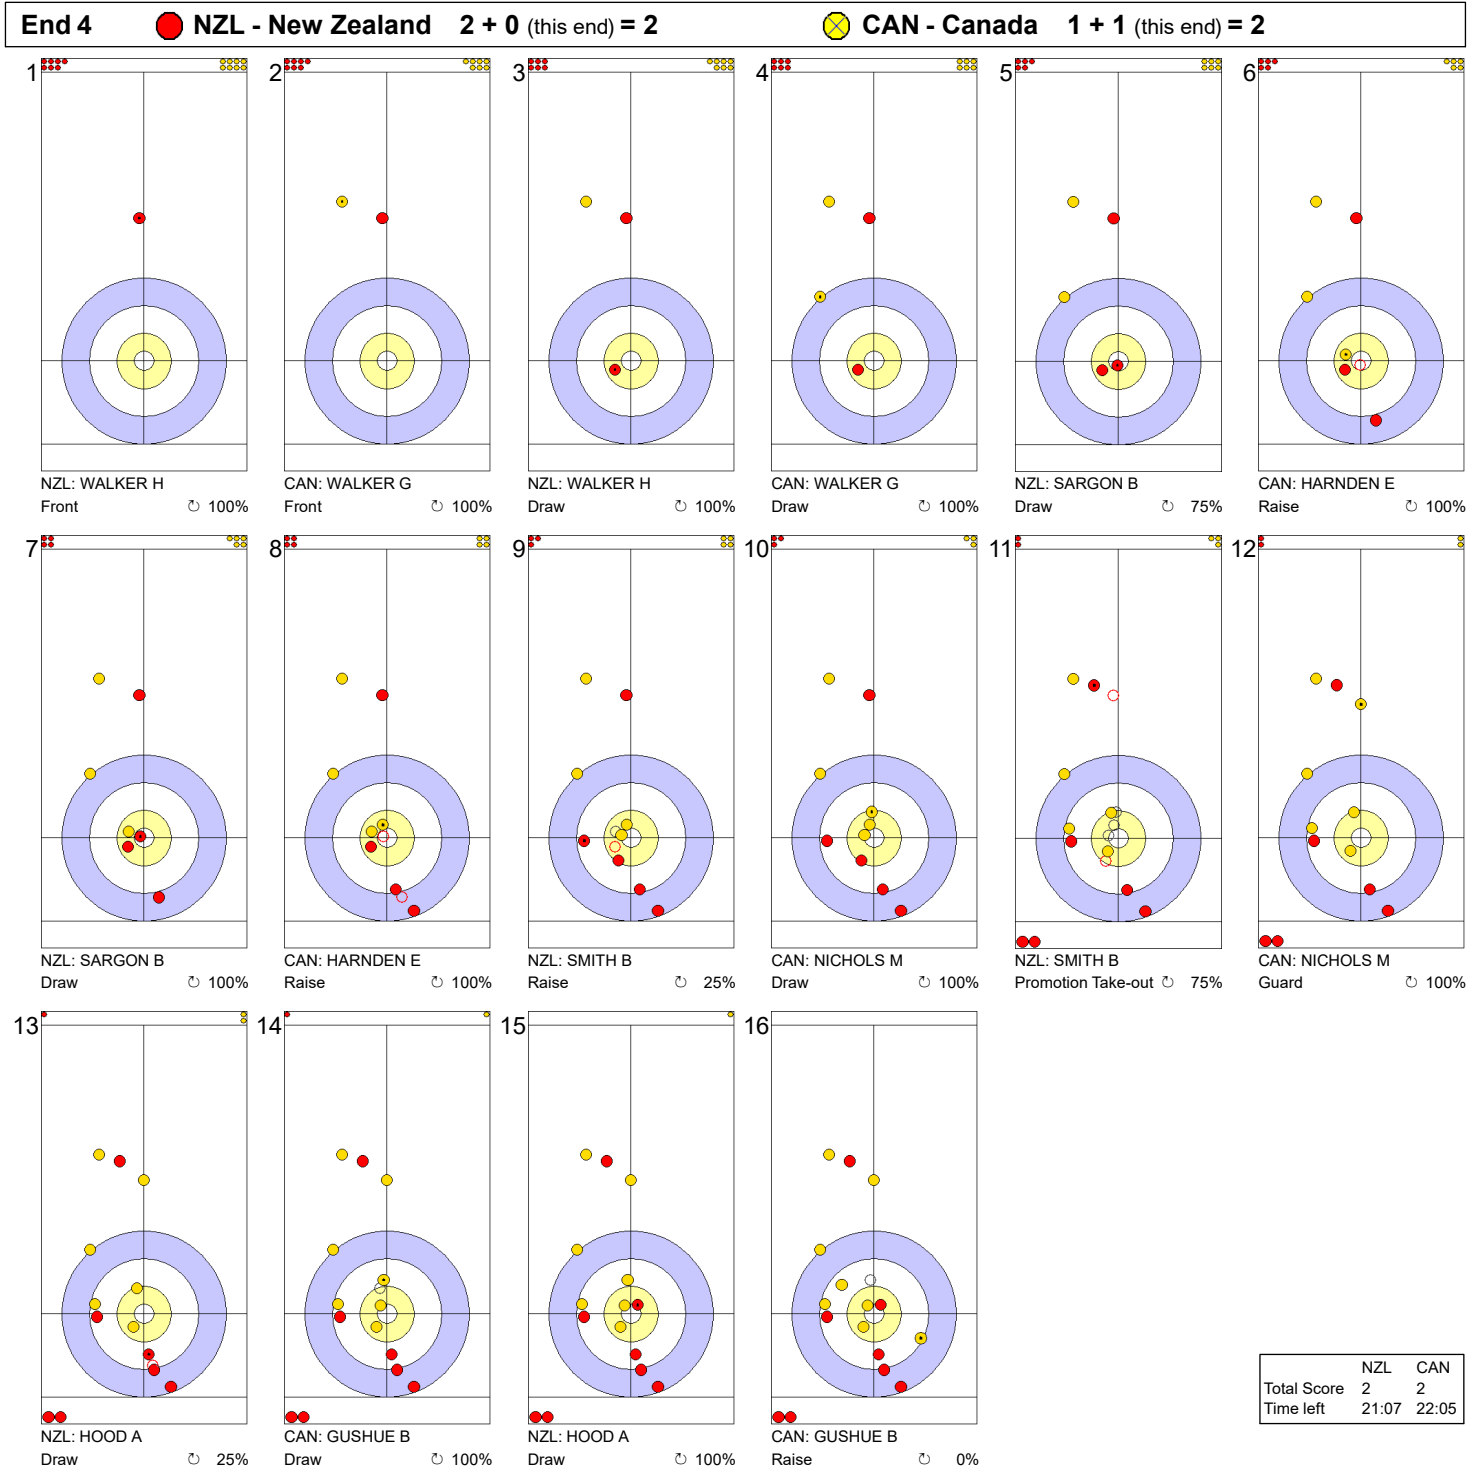

Game - Shot by Shot

**Legend:**  
 ↻ Clockwise      ↺ Counter-clockwise      - Not considered

Game - Shot by Shot

**Legend:**  
 ↻ Clockwise      ↺ Counter-clockwise      - Not considered

Game - Shot by Shot

**Legend:**  
 ↻ Clockwise      ↺ Counter-clockwise      - Not considered

Game - Shot by Shot

**Legend:**  
 ↻ Clockwise      ↺ Counter-clockwise      - Not considered

Game - Shot by Shot

**Legend:**  
 ↻ Clockwise      ↺ Counter-clockwise      - Not considered

Game - Shot by Shot

**Legend:**  
 Clockwise    
  Counter-clockwise    
 - Not considered