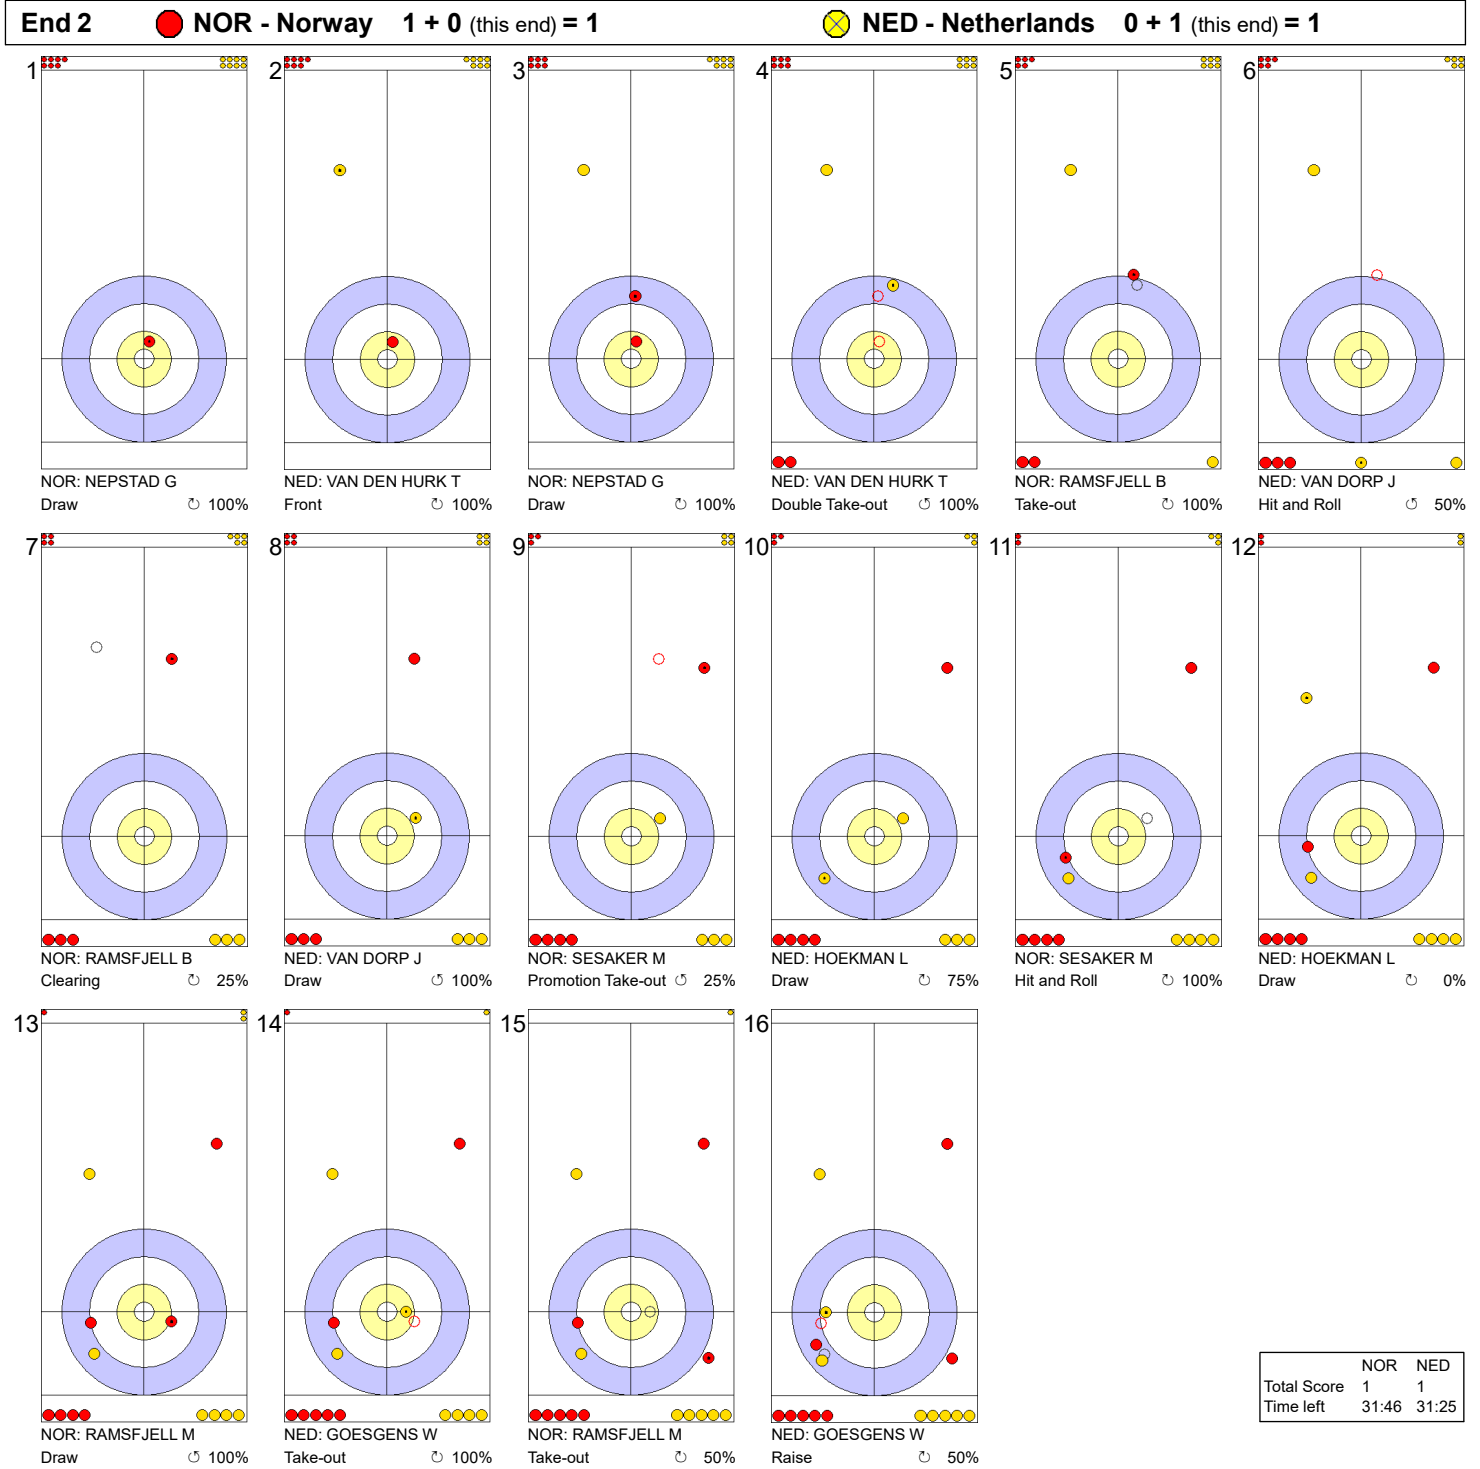

Game - Shot by Shot

Legend:
 ↻ Clockwise ↺ Counter-clockwise - Not considered

Game - Shot by Shot

Legend:
 ↻ Clockwise ↺ Counter-clockwise - Not considered

Game - Shot by Shot

Legend:
 ↻ Clockwise ↺ Counter-clockwise - Not considered

TUE 2 APR 2024
Start Time 14:00

Round Robin Session 10 - Sheet A

Game - Shot by Shot

Legend:
 Clockwise  Counter-clockwise - Not considered

Game - Shot by Shot

Legend:
 Clockwise  Counter-clockwise - Not considered

Game - Shot by Shot

Legend:
 ↻ Clockwise ↺ Counter-clockwise - Not considered

Game - Shot by Shot

Legend:
 ↻ Clockwise ↺ Counter-clockwise - Not considered

TUE 2 APR 2024
Start Time 14:00

Round Robin Session 10 - Sheet A

Game - Shot by Shot

Legend:
 ↻ Clockwise ↺ Counter-clockwise - Not considered
 X Unfinished end due to concession