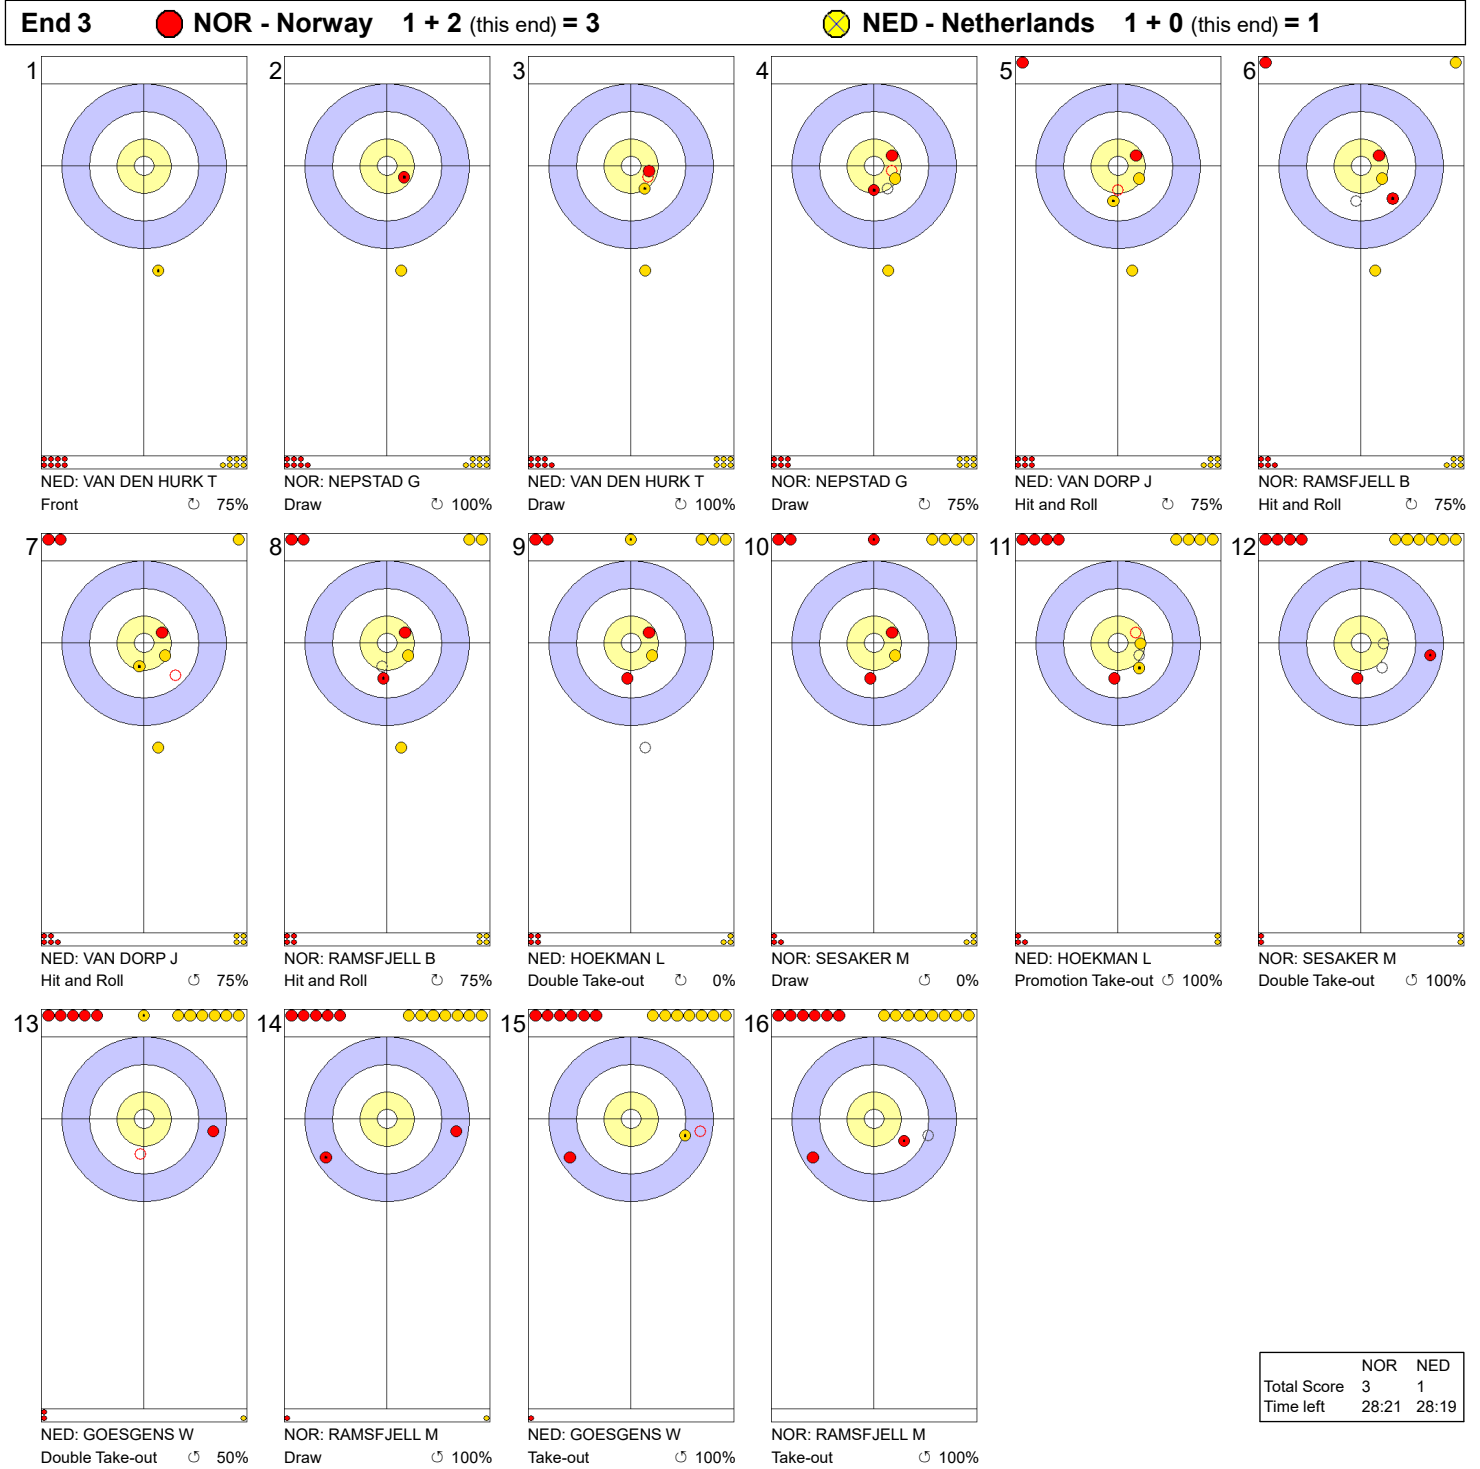

Game - Shot by Shot

Legend:
 ↻ Clockwise ↺ Counter-clockwise - Not considered

Game - Shot by Shot

Legend:
 ↻ Clockwise ↺ Counter-clockwise - Not considered

Game - Shot by Shot

Legend:
 ↻ Clockwise ↺ Counter-clockwise - Not considered

TUE 2 APR 2024
Start Time 14:00

Round Robin Session 10 - Sheet A

Game - Shot by Shot

Legend:
 Clockwise  Counter-clockwise - Not considered

Game - Shot by Shot

Legend:
 Clockwise  Counter-clockwise - Not considered

Game - Shot by Shot

Legend:
 ↻ Clockwise ↺ Counter-clockwise - Not considered

Game - Shot by Shot

Legend:
 ↻ Clockwise ↺ Counter-clockwise - Not considered

TUE 2 APR 2024
Start Time 14:00

Round Robin Session 10 - Sheet A

Game - Shot by Shot

Legend:
 ↻ Clockwise ↺ Counter-clockwise - Not considered
 X Unfinished end due to concession