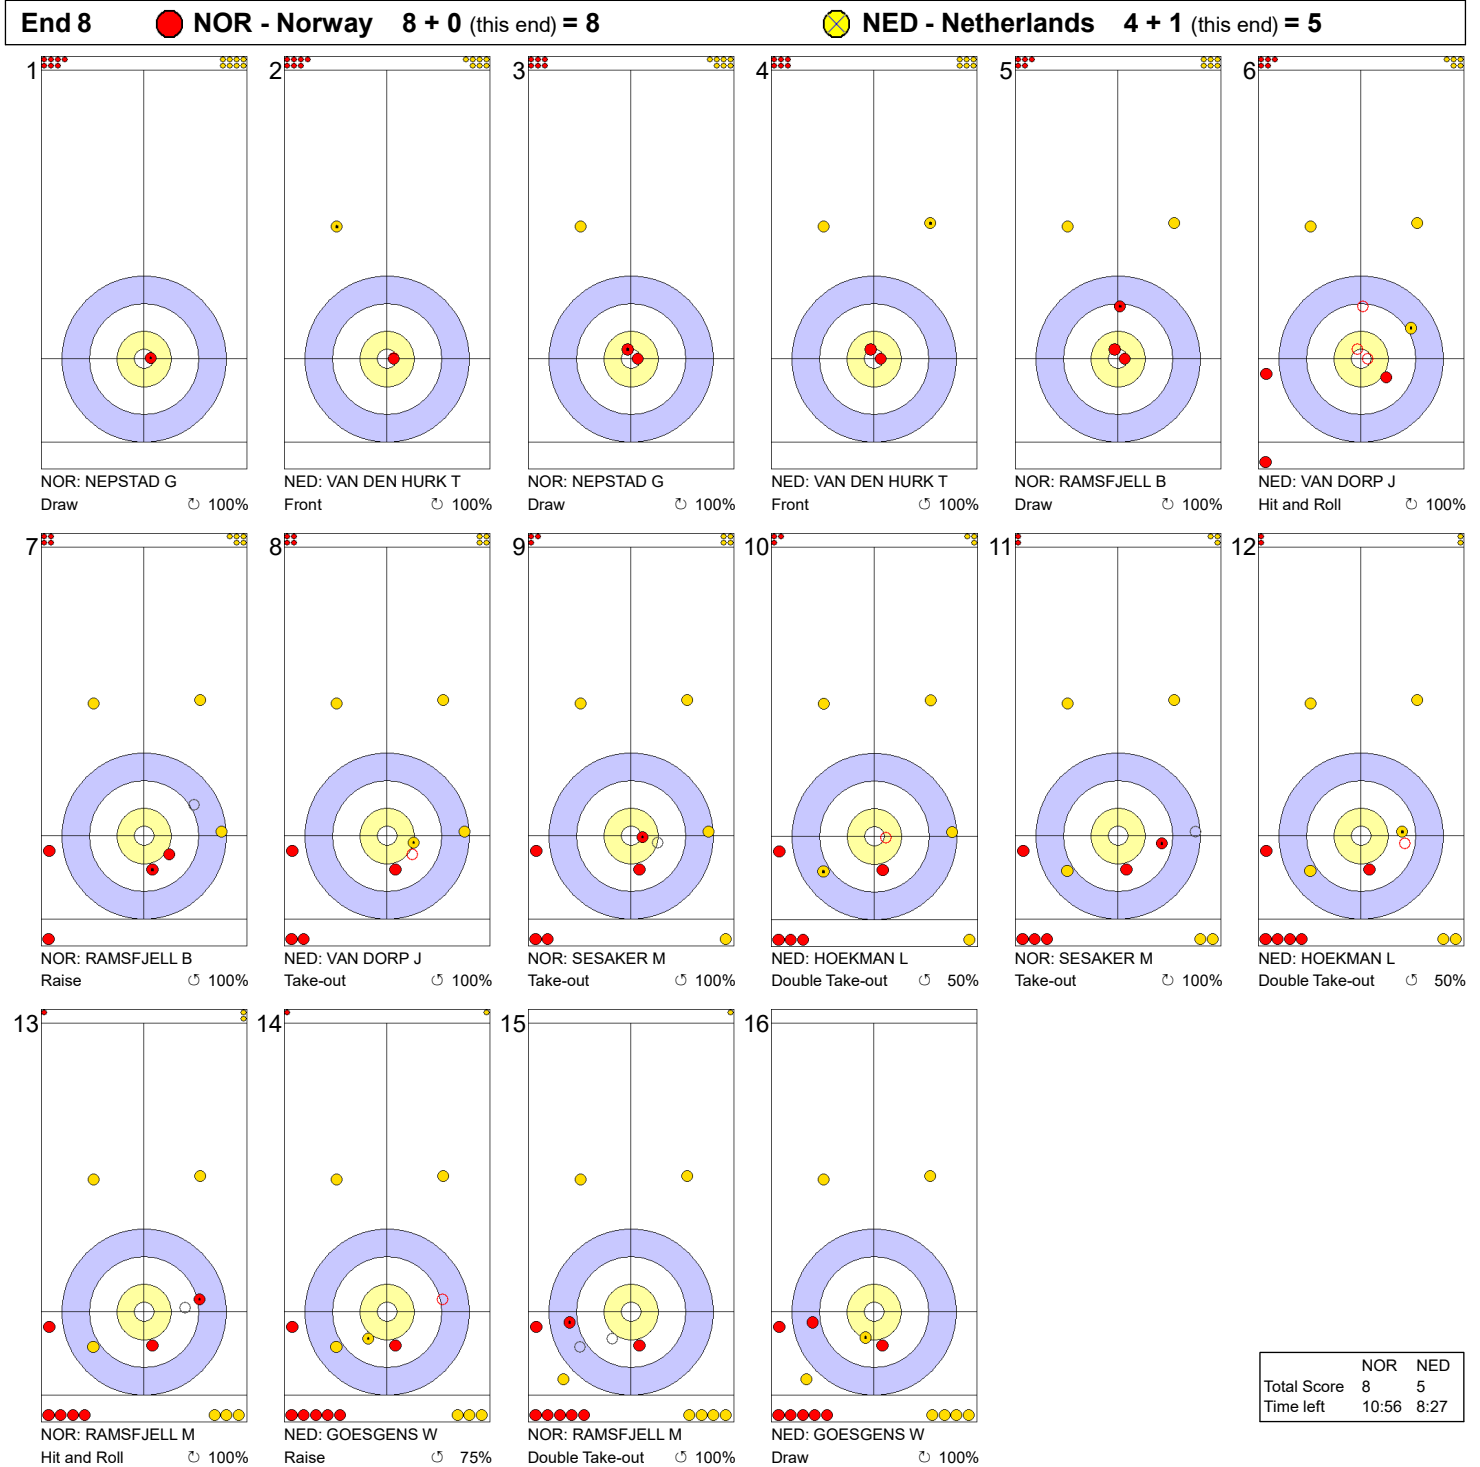

Game - Shot by Shot

Legend:
 ↻ Clockwise ↺ Counter-clockwise - Not considered

Game - Shot by Shot

Legend:
 ↻ Clockwise ↺ Counter-clockwise - Not considered

Game - Shot by Shot

Legend:
 ↻ Clockwise ↺ Counter-clockwise - Not considered

TUE 2 APR 2024
Start Time 14:00

Round Robin Session 10 - Sheet A

Game - Shot by Shot

Legend:
 Clockwise  Counter-clockwise - Not considered

Game - Shot by Shot

Legend:
 Clockwise  Counter-clockwise - Not considered

Game - Shot by Shot

Legend:
 ↻ Clockwise ↺ Counter-clockwise - Not considered

Game - Shot by Shot

Legend:
 ↻ Clockwise ↺ Counter-clockwise - Not considered

TUE 2 APR 2024
Start Time 14:00

Round Robin Session 10 - Sheet A

Game - Shot by Shot

Legend:
 ↻ Clockwise ↺ Counter-clockwise - Not considered
 X Unfinished end due to concession