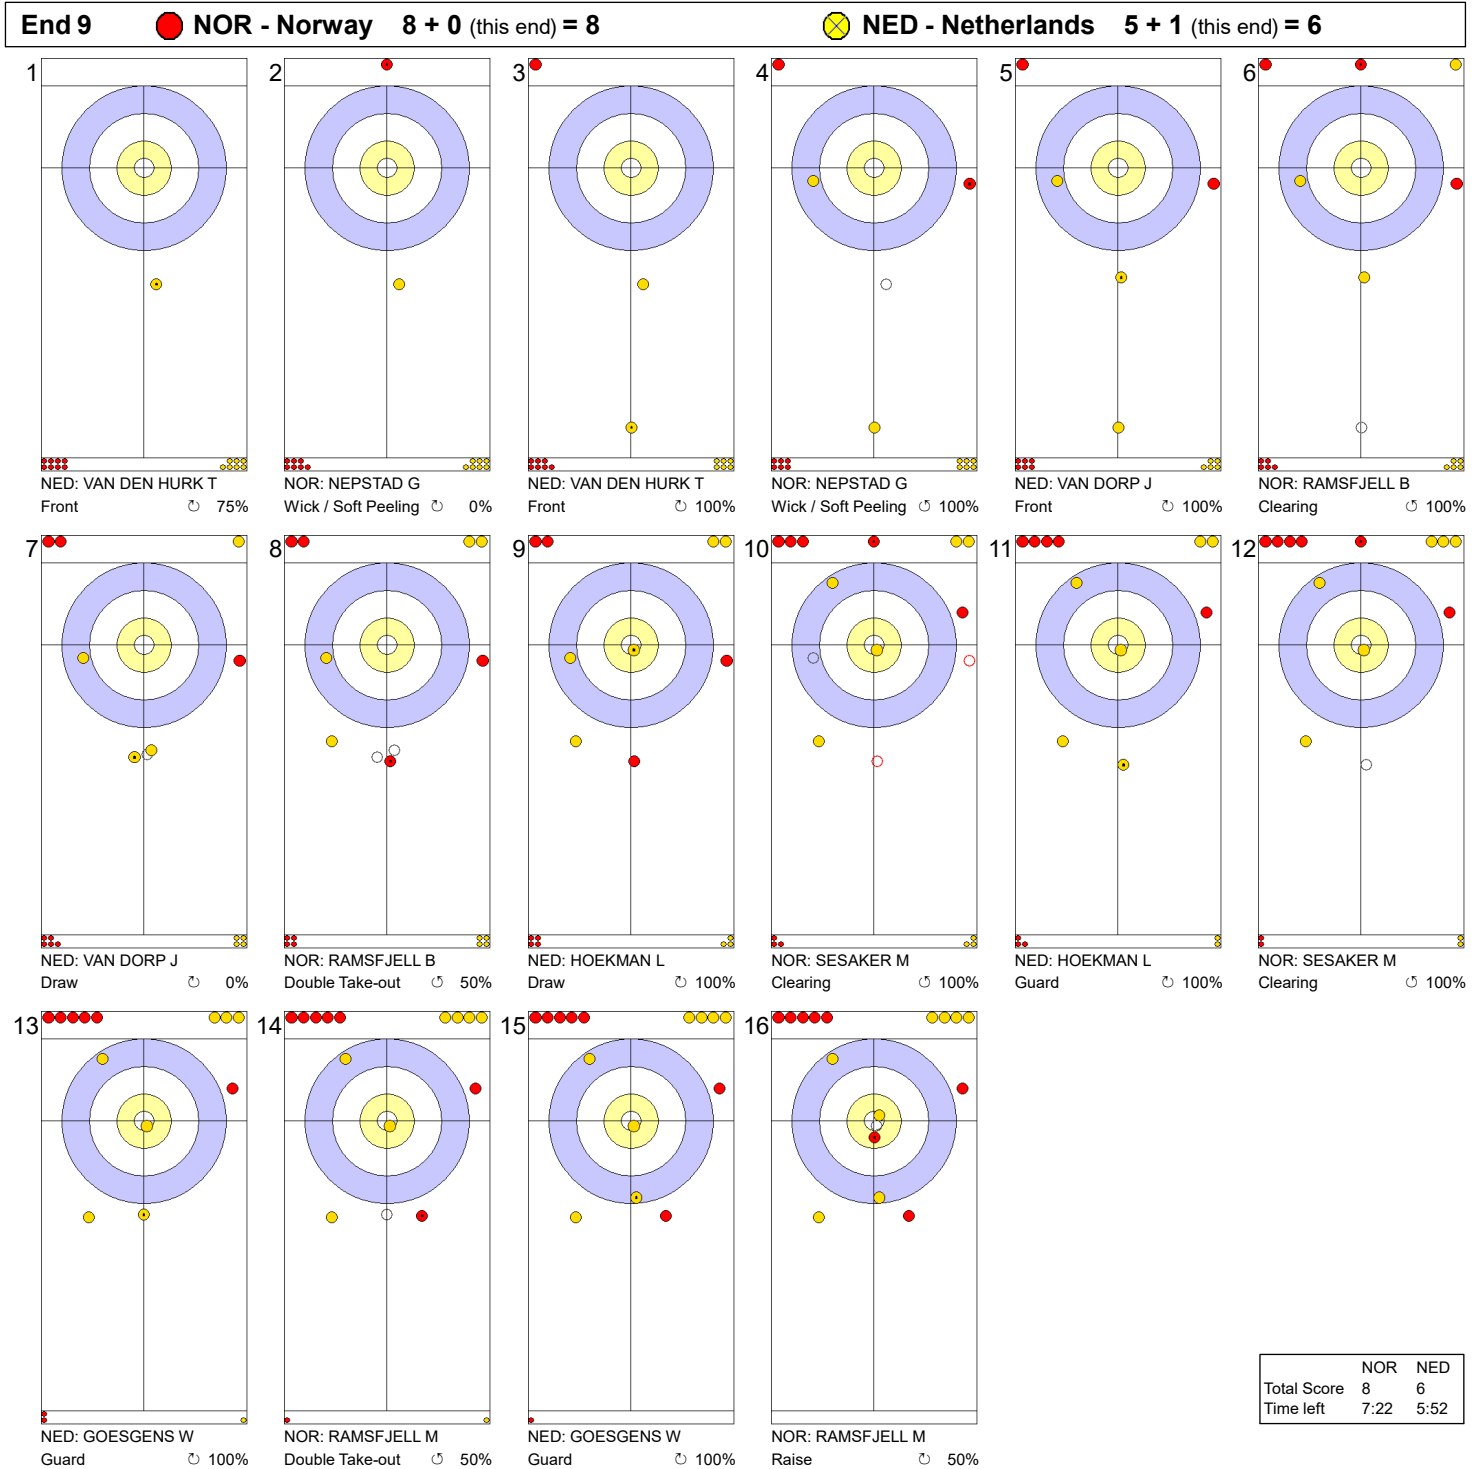

Game - Shot by Shot

Legend:
 ↻ Clockwise ↺ Counter-clockwise - Not considered

Game - Shot by Shot

Legend:
 ↻ Clockwise ↺ Counter-clockwise - Not considered

Game - Shot by Shot

Legend:
 ↻ Clockwise ↺ Counter-clockwise - Not considered

TUE 2 APR 2024
Start Time 14:00

Round Robin Session 10 - Sheet A

Game - Shot by Shot

Legend:
 Clockwise  Counter-clockwise - Not considered

Game - Shot by Shot

Legend:
 Clockwise  Counter-clockwise - Not considered

Game - Shot by Shot

Legend:
 ↻ Clockwise ↺ Counter-clockwise - Not considered

Game - Shot by Shot

Legend:
 ↻ Clockwise ↺ Counter-clockwise - Not considered

TUE 2 APR 2024
Start Time 14:00

Round Robin Session 10 - Sheet A

Game - Shot by Shot

Legend:
 ↻ Clockwise ↺ Counter-clockwise - Not considered
 X Unfinished end due to concession