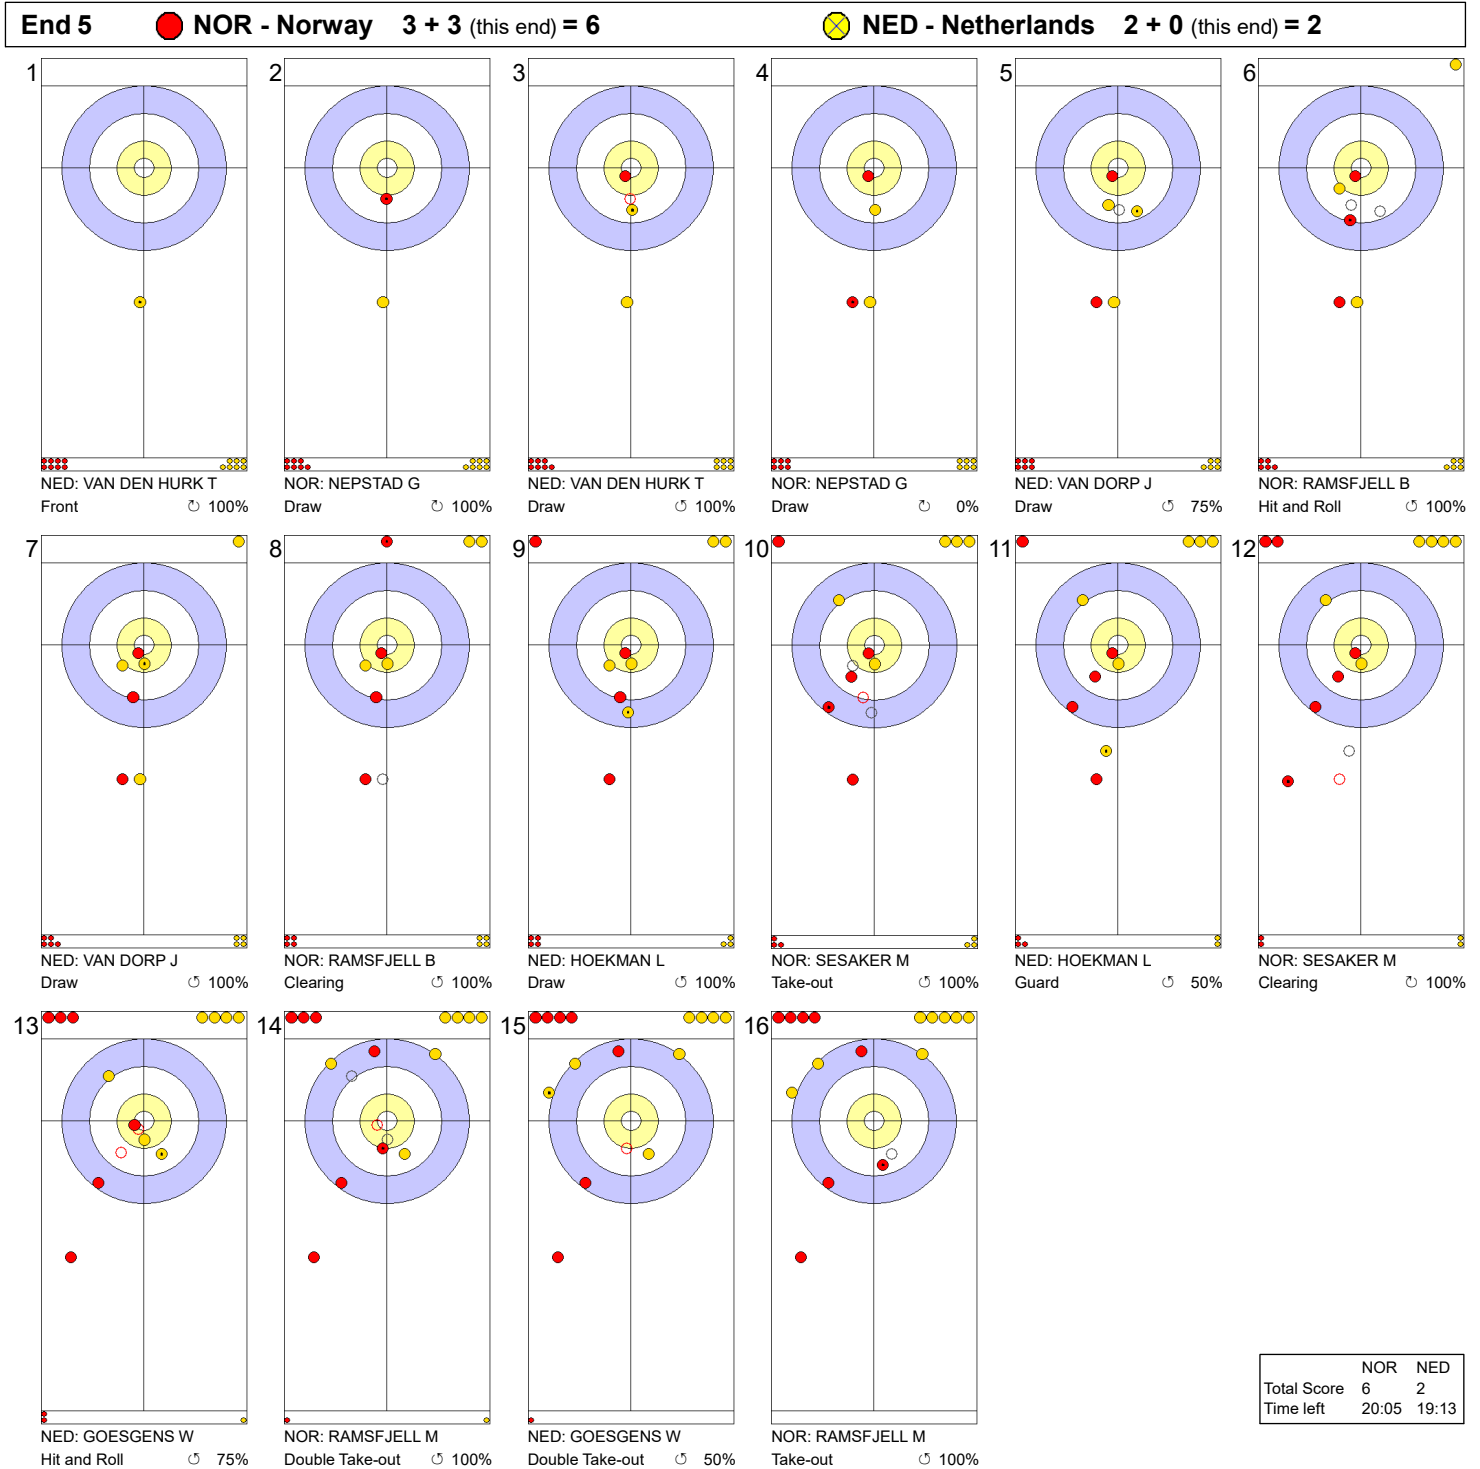

Game - Shot by Shot

Legend:
 ↻ Clockwise ↺ Counter-clockwise - Not considered

Game - Shot by Shot

Legend:
 ↻ Clockwise ↺ Counter-clockwise - Not considered

Game - Shot by Shot

Legend:
 ↻ Clockwise ↺ Counter-clockwise - Not considered

TUE 2 APR 2024
Start Time 14:00

Round Robin Session 10 - Sheet A

Game - Shot by Shot

Legend:
 Clockwise  Counter-clockwise - Not considered

Game - Shot by Shot

Legend:
 Clockwise  Counter-clockwise - Not considered

Game - Shot by Shot

Legend:
 ↻ Clockwise ↺ Counter-clockwise - Not considered

Game - Shot by Shot

Legend:
 ↻ Clockwise ↺ Counter-clockwise - Not considered

TUE 2 APR 2024
Start Time 14:00

Round Robin Session 10 - Sheet A

Game - Shot by Shot

Legend:
 ↻ Clockwise ↺ Counter-clockwise - Not considered
 X Unfinished end due to concession