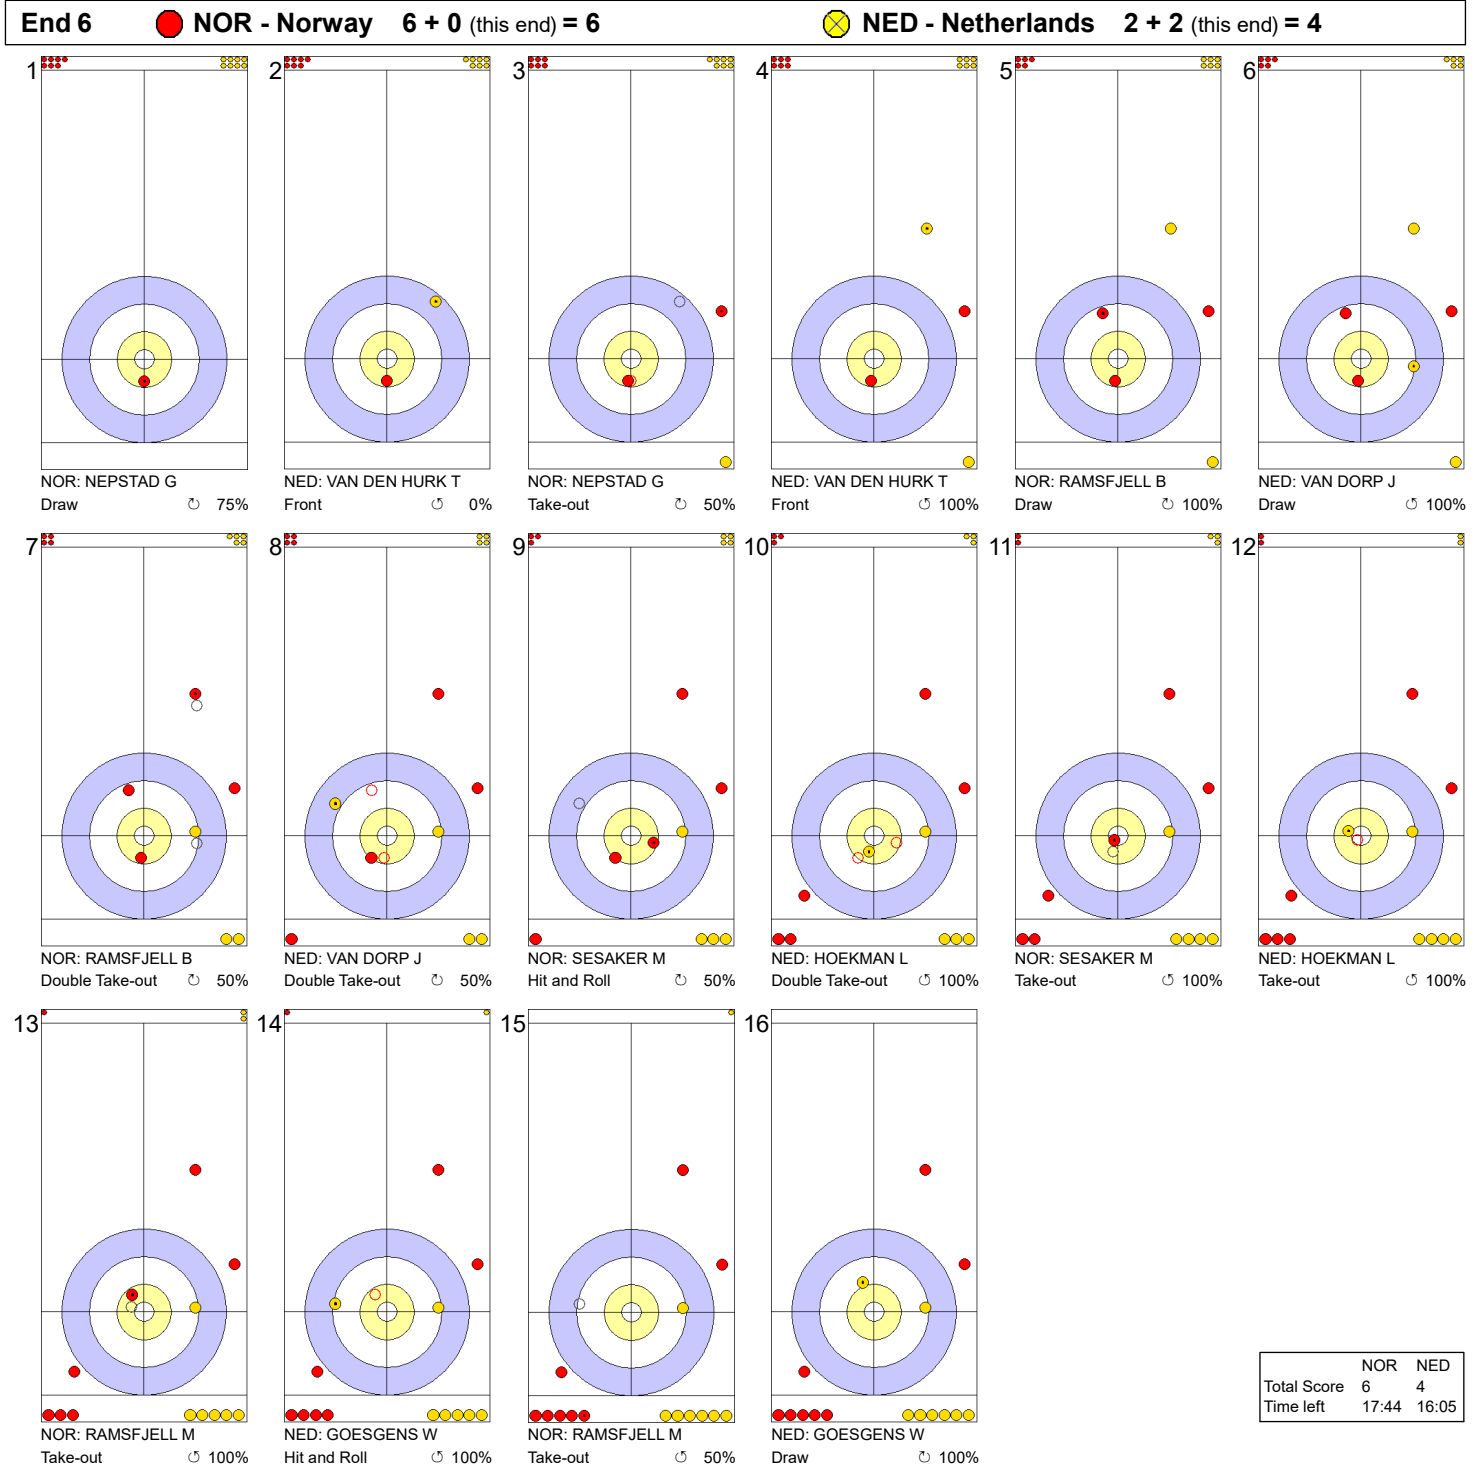

Game - Shot by Shot

Legend:
 ↻ Clockwise ↺ Counter-clockwise - Not considered

Game - Shot by Shot

Legend:
 ↻ Clockwise ↺ Counter-clockwise - Not considered

Game - Shot by Shot

Legend:
 ↻ Clockwise ↺ Counter-clockwise - Not considered

TUE 2 APR 2024
Start Time 14:00

Round Robin Session 10 - Sheet A

Game - Shot by Shot

Legend:
 Clockwise  Counter-clockwise - Not considered

Game - Shot by Shot

Legend:
 Clockwise  Counter-clockwise - Not considered

Game - Shot by Shot

Legend:
 ↻ Clockwise ↺ Counter-clockwise - Not considered

Game - Shot by Shot

Legend:
 ↻ Clockwise ↺ Counter-clockwise - Not considered

TUE 2 APR 2024
Start Time 14:00

Round Robin Session 10 - Sheet A

Game - Shot by Shot

Legend:
 ↻ Clockwise ↺ Counter-clockwise - Not considered
 X Unfinished end due to concession