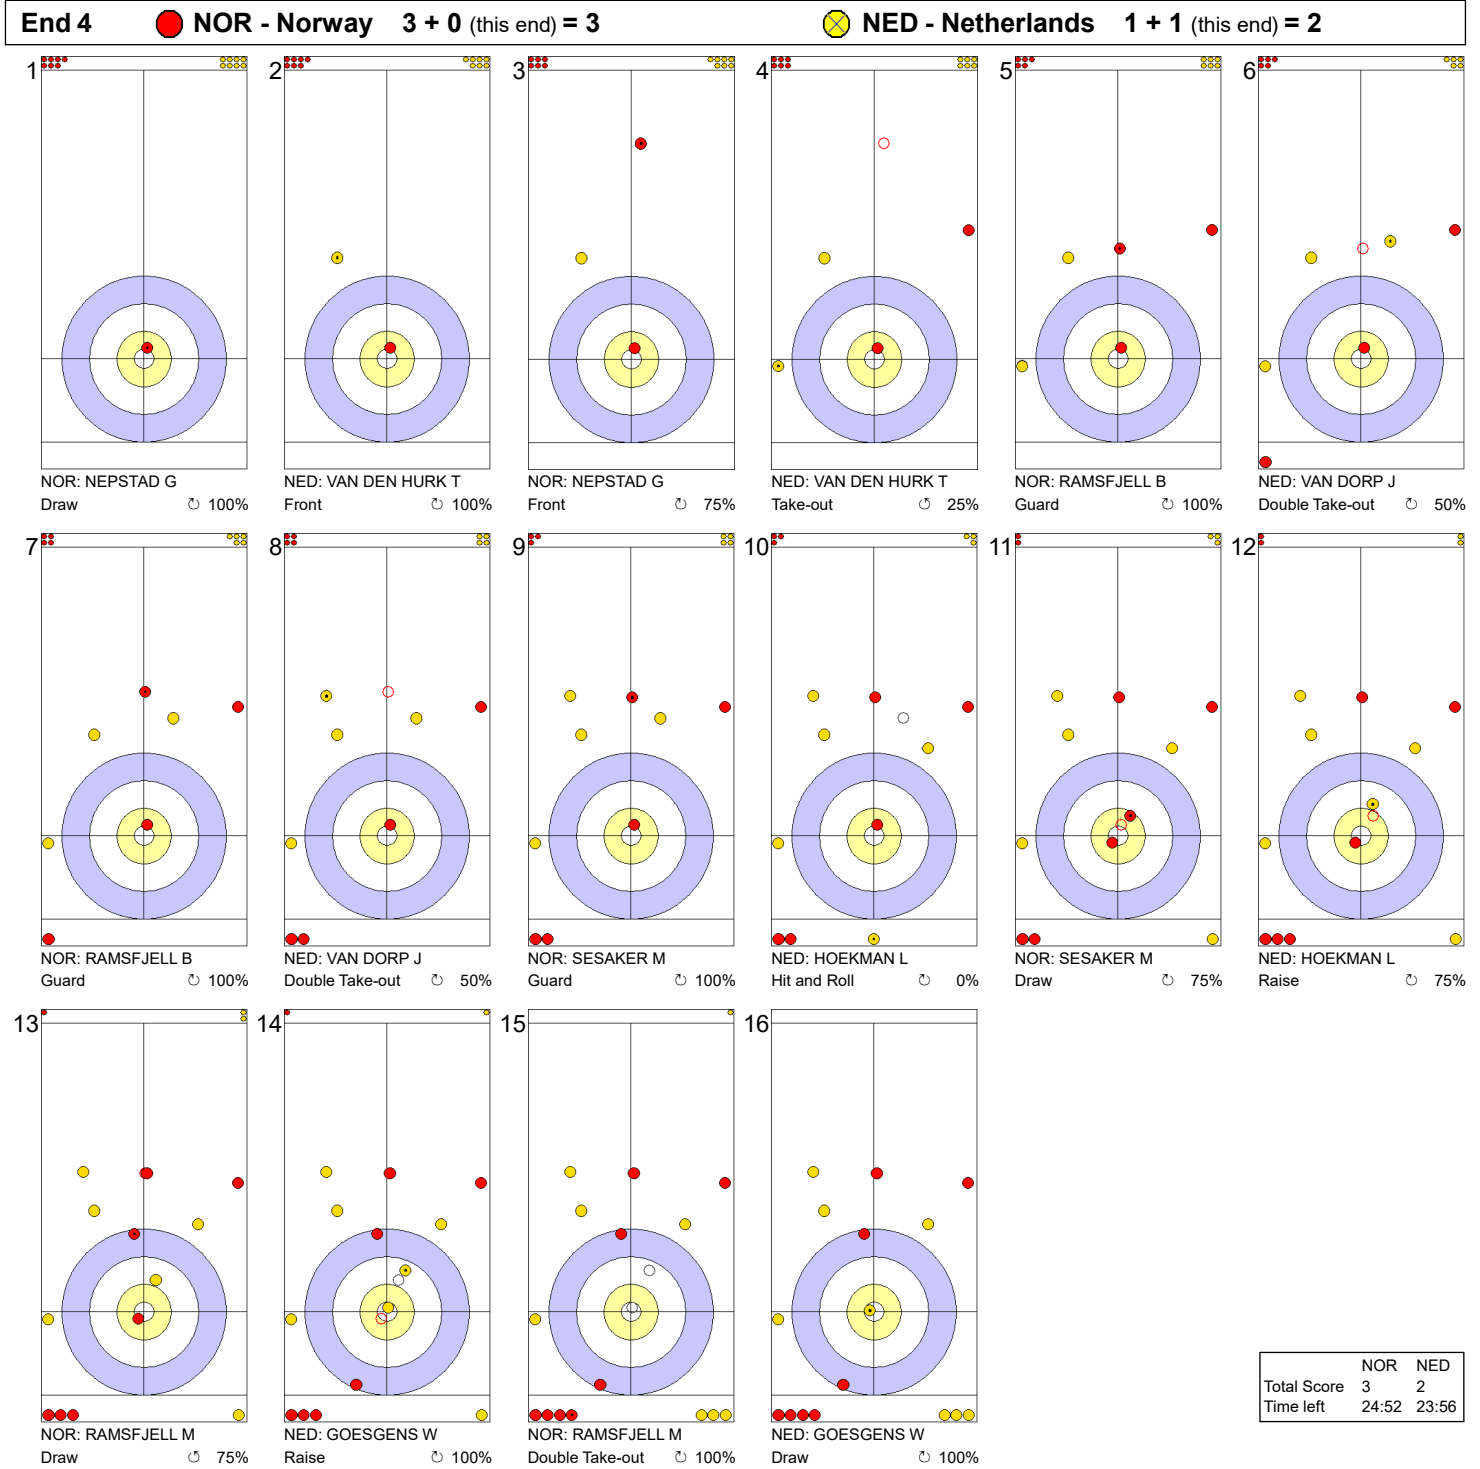

Game - Shot by Shot

Legend:
 ↻ Clockwise ↺ Counter-clockwise - Not considered

Game - Shot by Shot

Legend:
 ↻ Clockwise ↺ Counter-clockwise - Not considered

Game - Shot by Shot

Legend:
 ↻ Clockwise ↺ Counter-clockwise - Not considered

TUE 2 APR 2024
Start Time 14:00

Round Robin Session 10 - Sheet A

Game - Shot by Shot

Legend:
 Clockwise  Counter-clockwise - Not considered

Game - Shot by Shot

Legend:
 Clockwise  Counter-clockwise - Not considered

Game - Shot by Shot

Legend:
 ↻ Clockwise ↺ Counter-clockwise - Not considered

Game - Shot by Shot

Legend:
 ↻ Clockwise ↺ Counter-clockwise - Not considered

TUE 2 APR 2024
Start Time 14:00

Round Robin Session 10 - Sheet A

Game - Shot by Shot

Legend:
 ↻ Clockwise ↺ Counter-clockwise - Not considered
 X Unfinished end due to concession