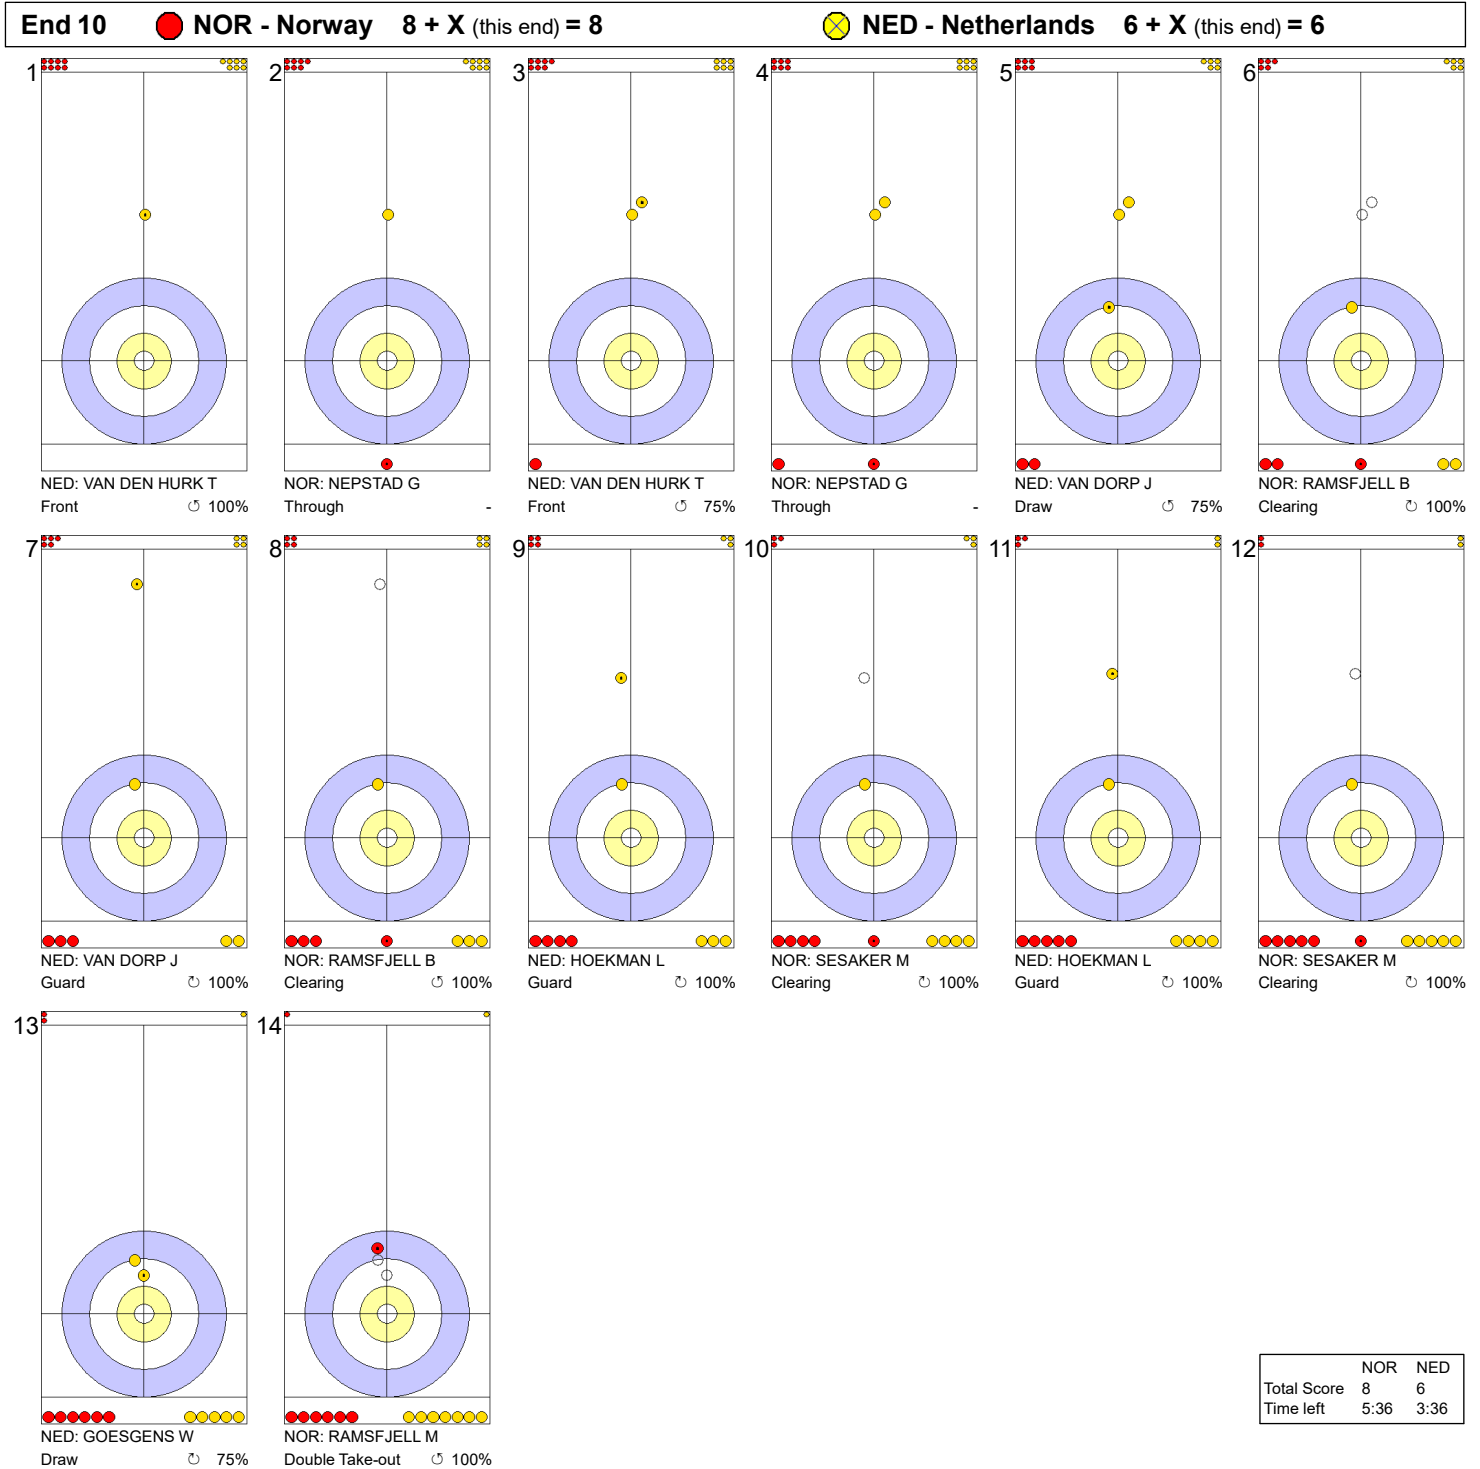

Game - Shot by Shot

Legend:
 ↻ Clockwise ↺ Counter-clockwise - Not considered

Game - Shot by Shot

Legend:
 ↻ Clockwise ↺ Counter-clockwise - Not considered

Game - Shot by Shot

Legend:
 ↻ Clockwise ↺ Counter-clockwise - Not considered

TUE 2 APR 2024
Start Time 14:00

Round Robin Session 10 - Sheet A

Game - Shot by Shot

Legend:
 Clockwise  Counter-clockwise - Not considered

Game - Shot by Shot

Legend:
 Clockwise  Counter-clockwise - Not considered

Game - Shot by Shot

Legend:
 ↻ Clockwise ↺ Counter-clockwise - Not considered

Game - Shot by Shot

Legend:
 ↻ Clockwise ↺ Counter-clockwise - Not considered

TUE 2 APR 2024
Start Time 14:00

Round Robin Session 10 - Sheet A

Game - Shot by Shot

Legend:
 ↻ Clockwise ↺ Counter-clockwise - Not considered
 X Unfinished end due to concession