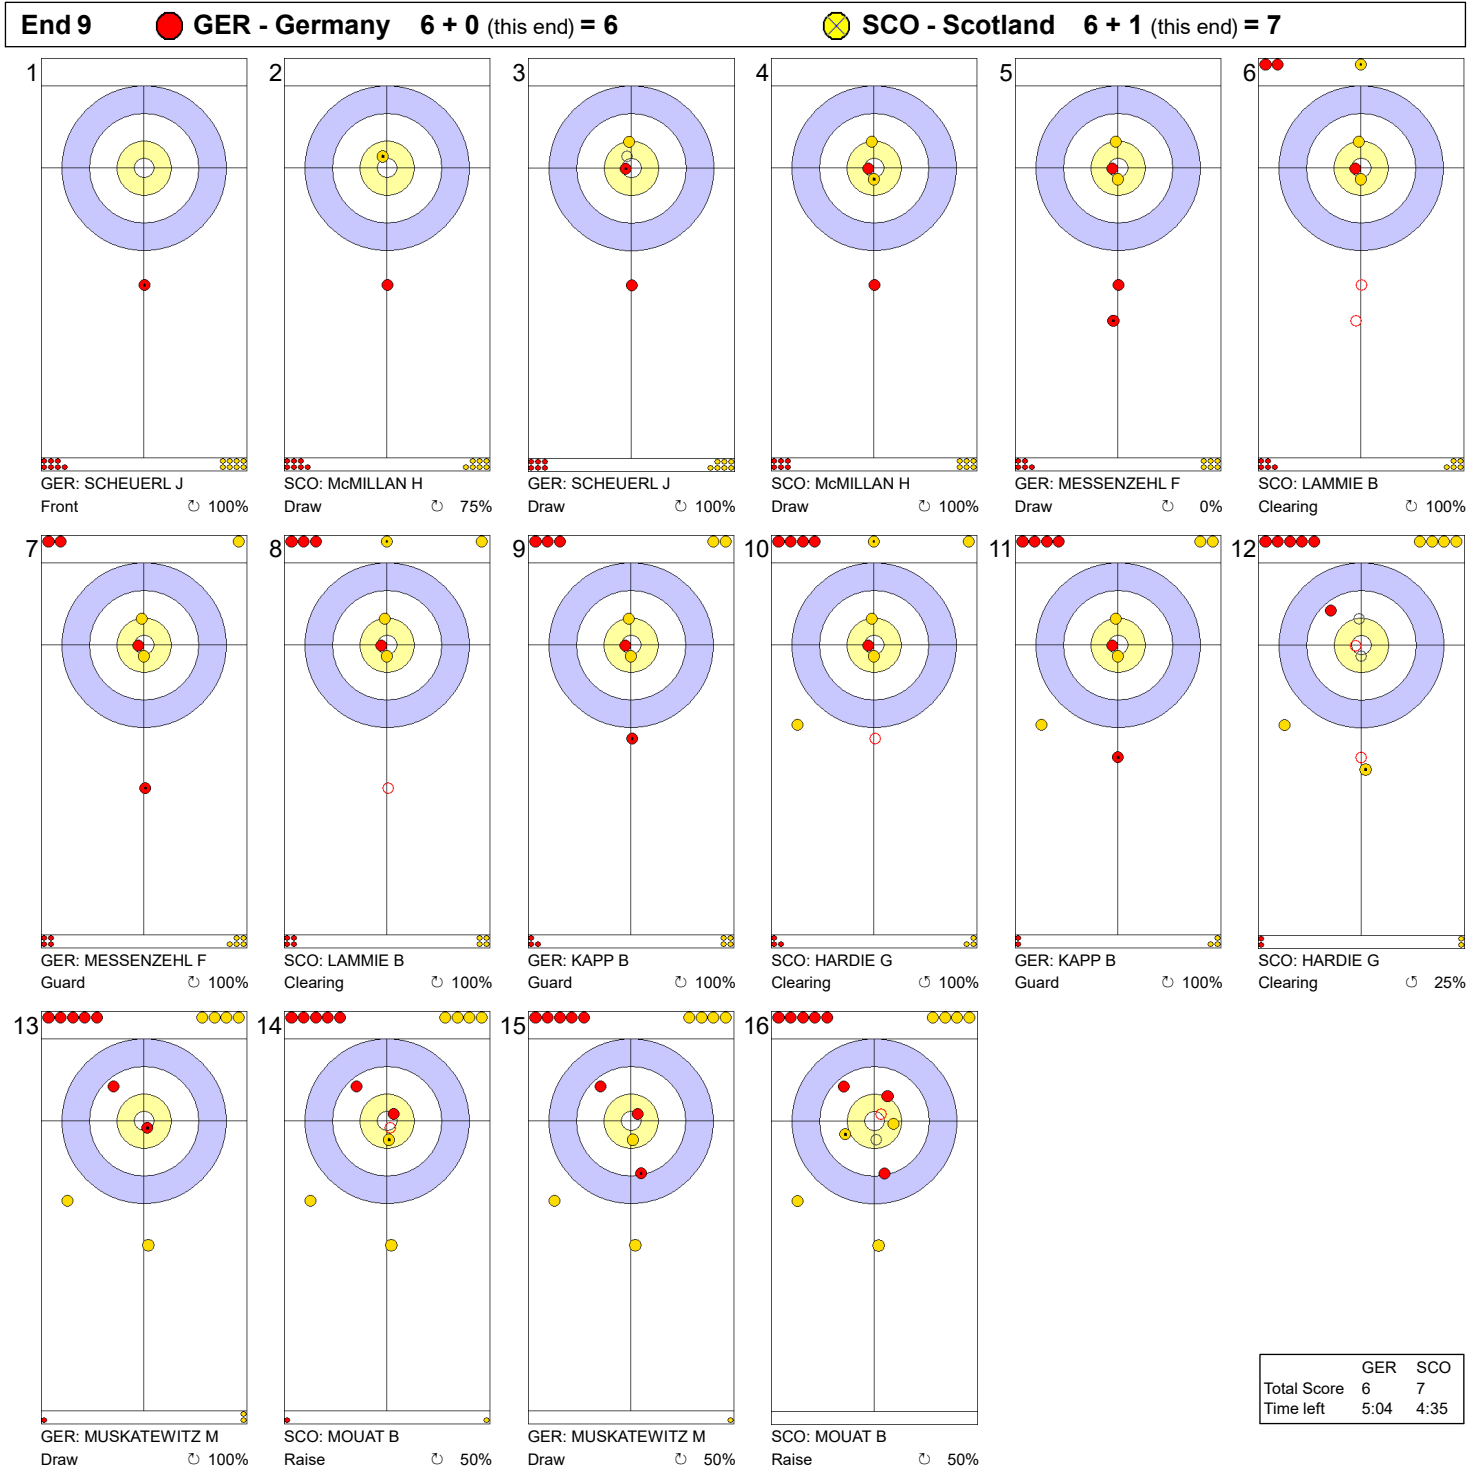

Game - Shot by Shot

Legend:
 ↻ Clockwise ↺ Counter-clockwise - Not considered

Game - Shot by Shot

Legend:
 ↻ Clockwise ↺ Counter-clockwise - Not considered

Game - Shot by Shot

Legend:
 ↻ Clockwise ↺ Counter-clockwise - Not considered

Game - Shot by Shot

Legend:
 ↻ Clockwise ↺ Counter-clockwise - Not considered

TUE 2 APR 2024
Start Time 14:00

Round Robin Session 10 - Sheet B

Game - Shot by Shot

Legend:
 ↻ Clockwise ↺ Counter-clockwise - Not considered

TUE 2 APR 2024
Start Time 14:00

Round Robin Session 10 - Sheet B

Game - Shot by Shot

Legend:
 ↻ Clockwise ↺ Counter-clockwise - Not considered