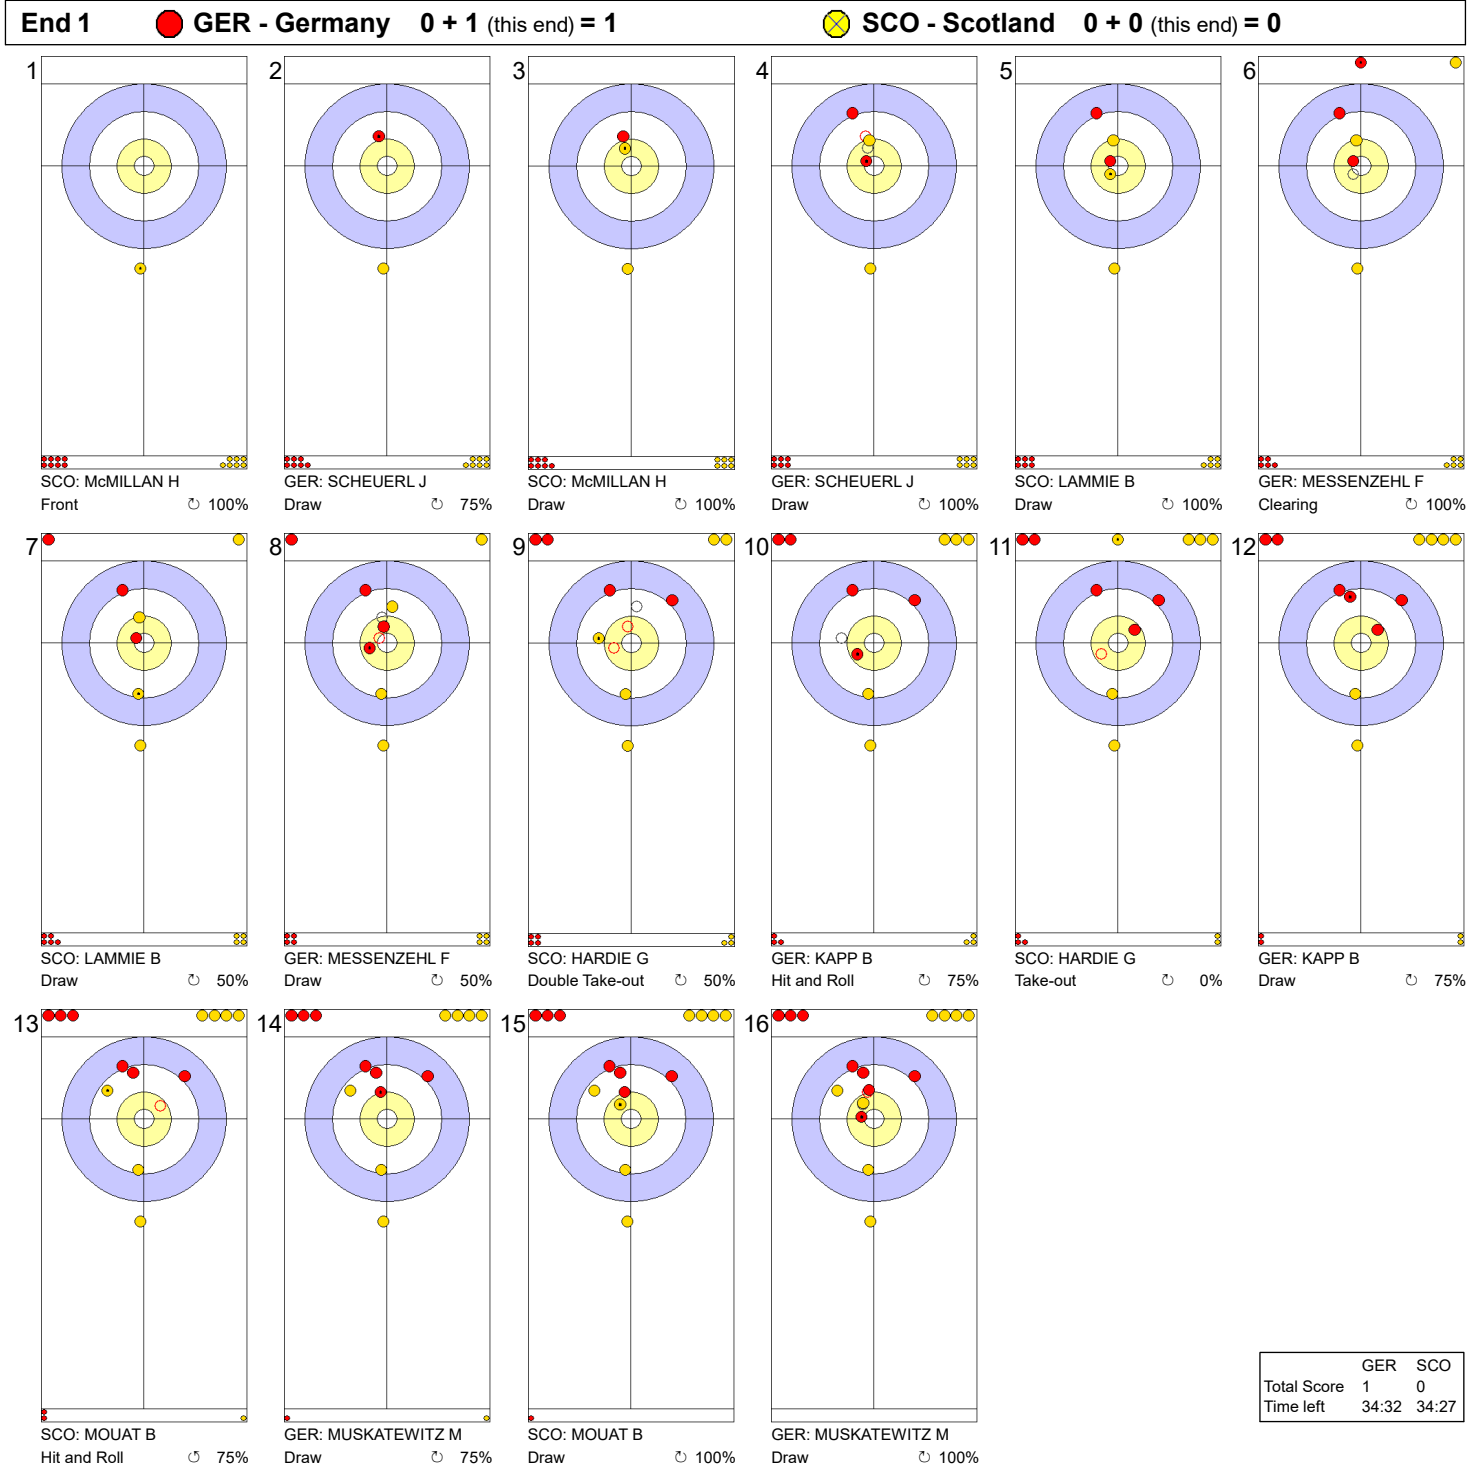

Game - Shot by Shot

Legend:
 ↻ Clockwise ↺ Counter-clockwise - Not considered

Game - Shot by Shot

Legend:
 ↻ Clockwise ↺ Counter-clockwise - Not considered

Game - Shot by Shot

Legend:
 ↻ Clockwise ↺ Counter-clockwise - Not considered

Game - Shot by Shot

Legend:
 ↻ Clockwise ↺ Counter-clockwise - Not considered

TUE 2 APR 2024
Start Time 14:00

Round Robin Session 10 - Sheet B

Game - Shot by Shot

Legend:
 ↻ Clockwise ↺ Counter-clockwise - Not considered

TUE 2 APR 2024
Start Time 14:00

Round Robin Session 10 - Sheet B

Game - Shot by Shot

Legend:
 ↻ Clockwise ↺ Counter-clockwise - Not considered