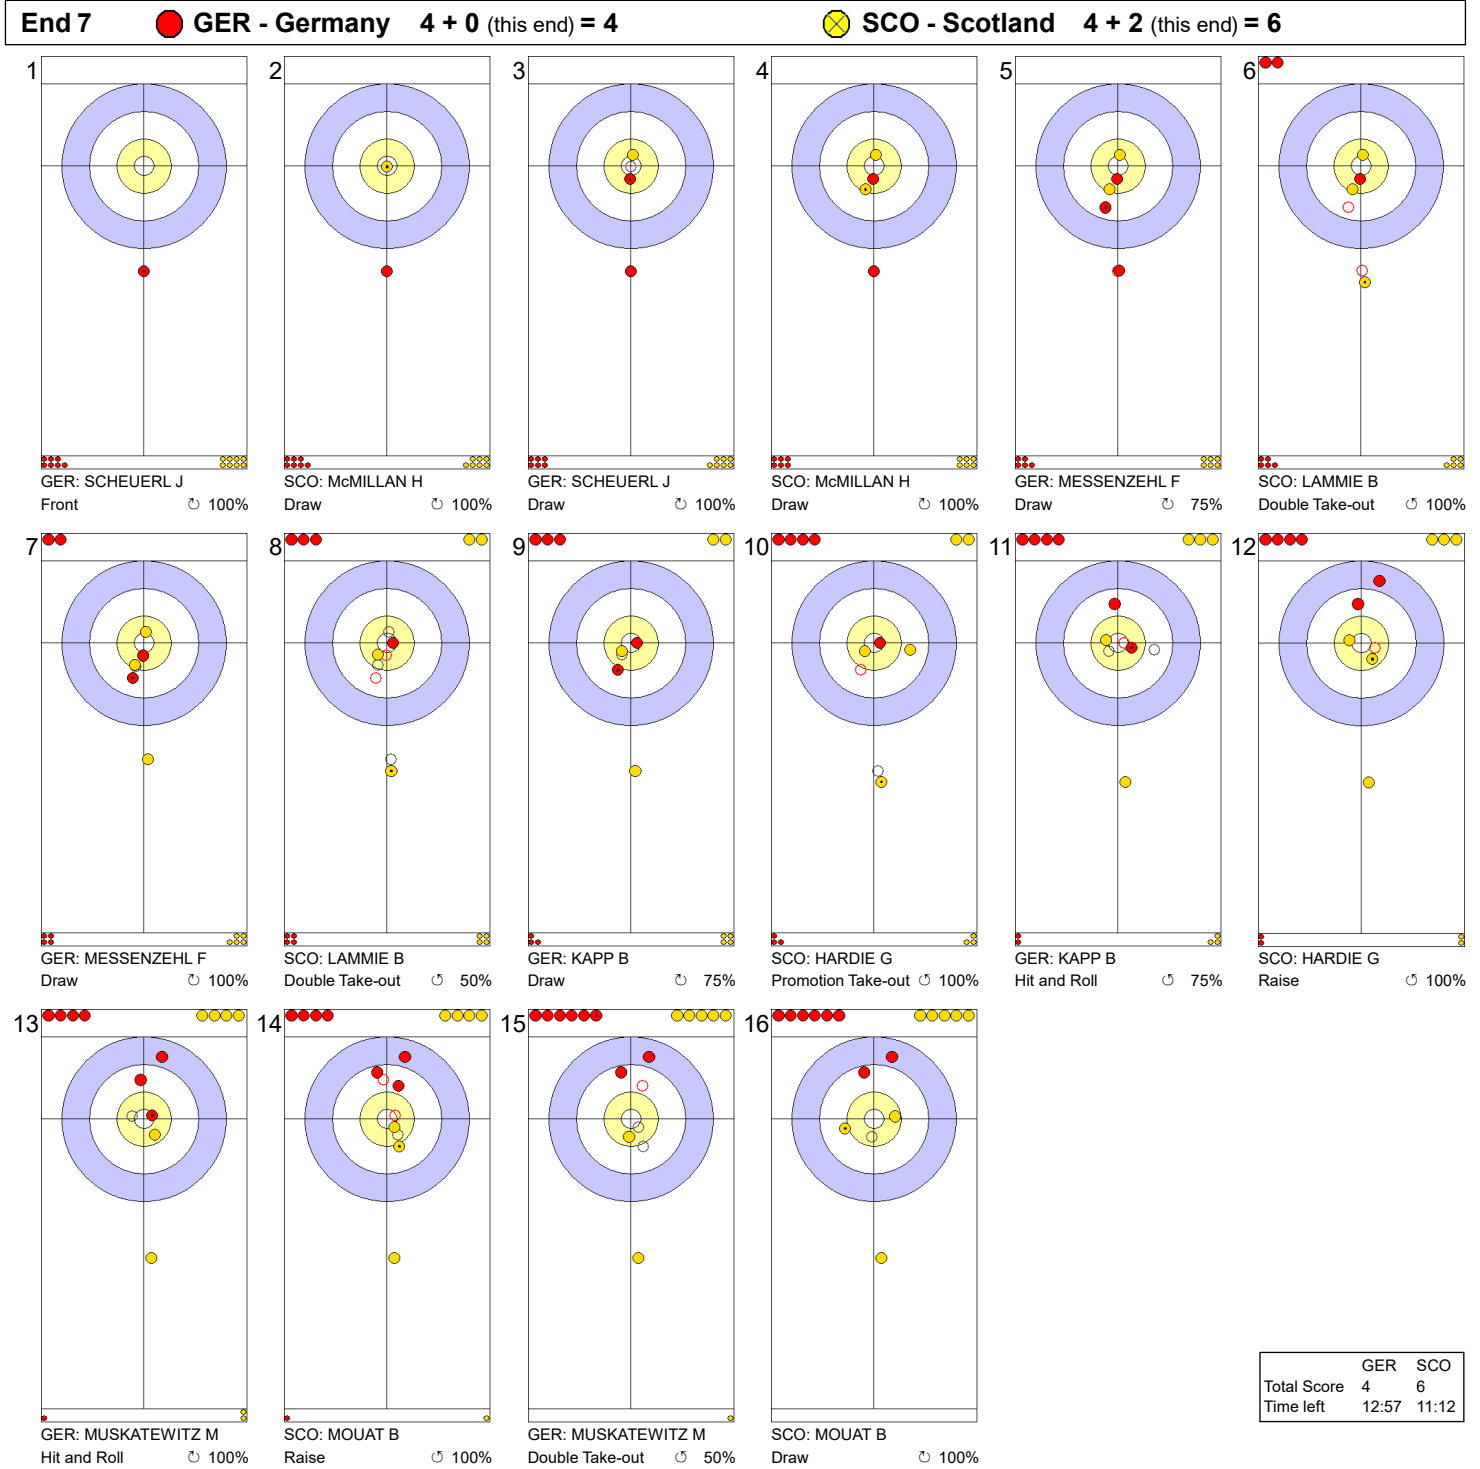

Game - Shot by Shot

Legend:
 ↻ Clockwise ↺ Counter-clockwise - Not considered

Game - Shot by Shot

Legend:
 ↻ Clockwise ↺ Counter-clockwise - Not considered

Game - Shot by Shot

Legend:
 ↻ Clockwise ↺ Counter-clockwise - Not considered

Game - Shot by Shot

Legend:
 ↻ Clockwise ↺ Counter-clockwise - Not considered

TUE 2 APR 2024
Start Time 14:00

Round Robin Session 10 - Sheet B

Game - Shot by Shot

Legend:
 ↻ Clockwise ↺ Counter-clockwise - Not considered

TUE 2 APR 2024
Start Time 14:00

Round Robin Session 10 - Sheet B

Game - Shot by Shot

Legend:
 ↻ Clockwise ↺ Counter-clockwise - Not considered