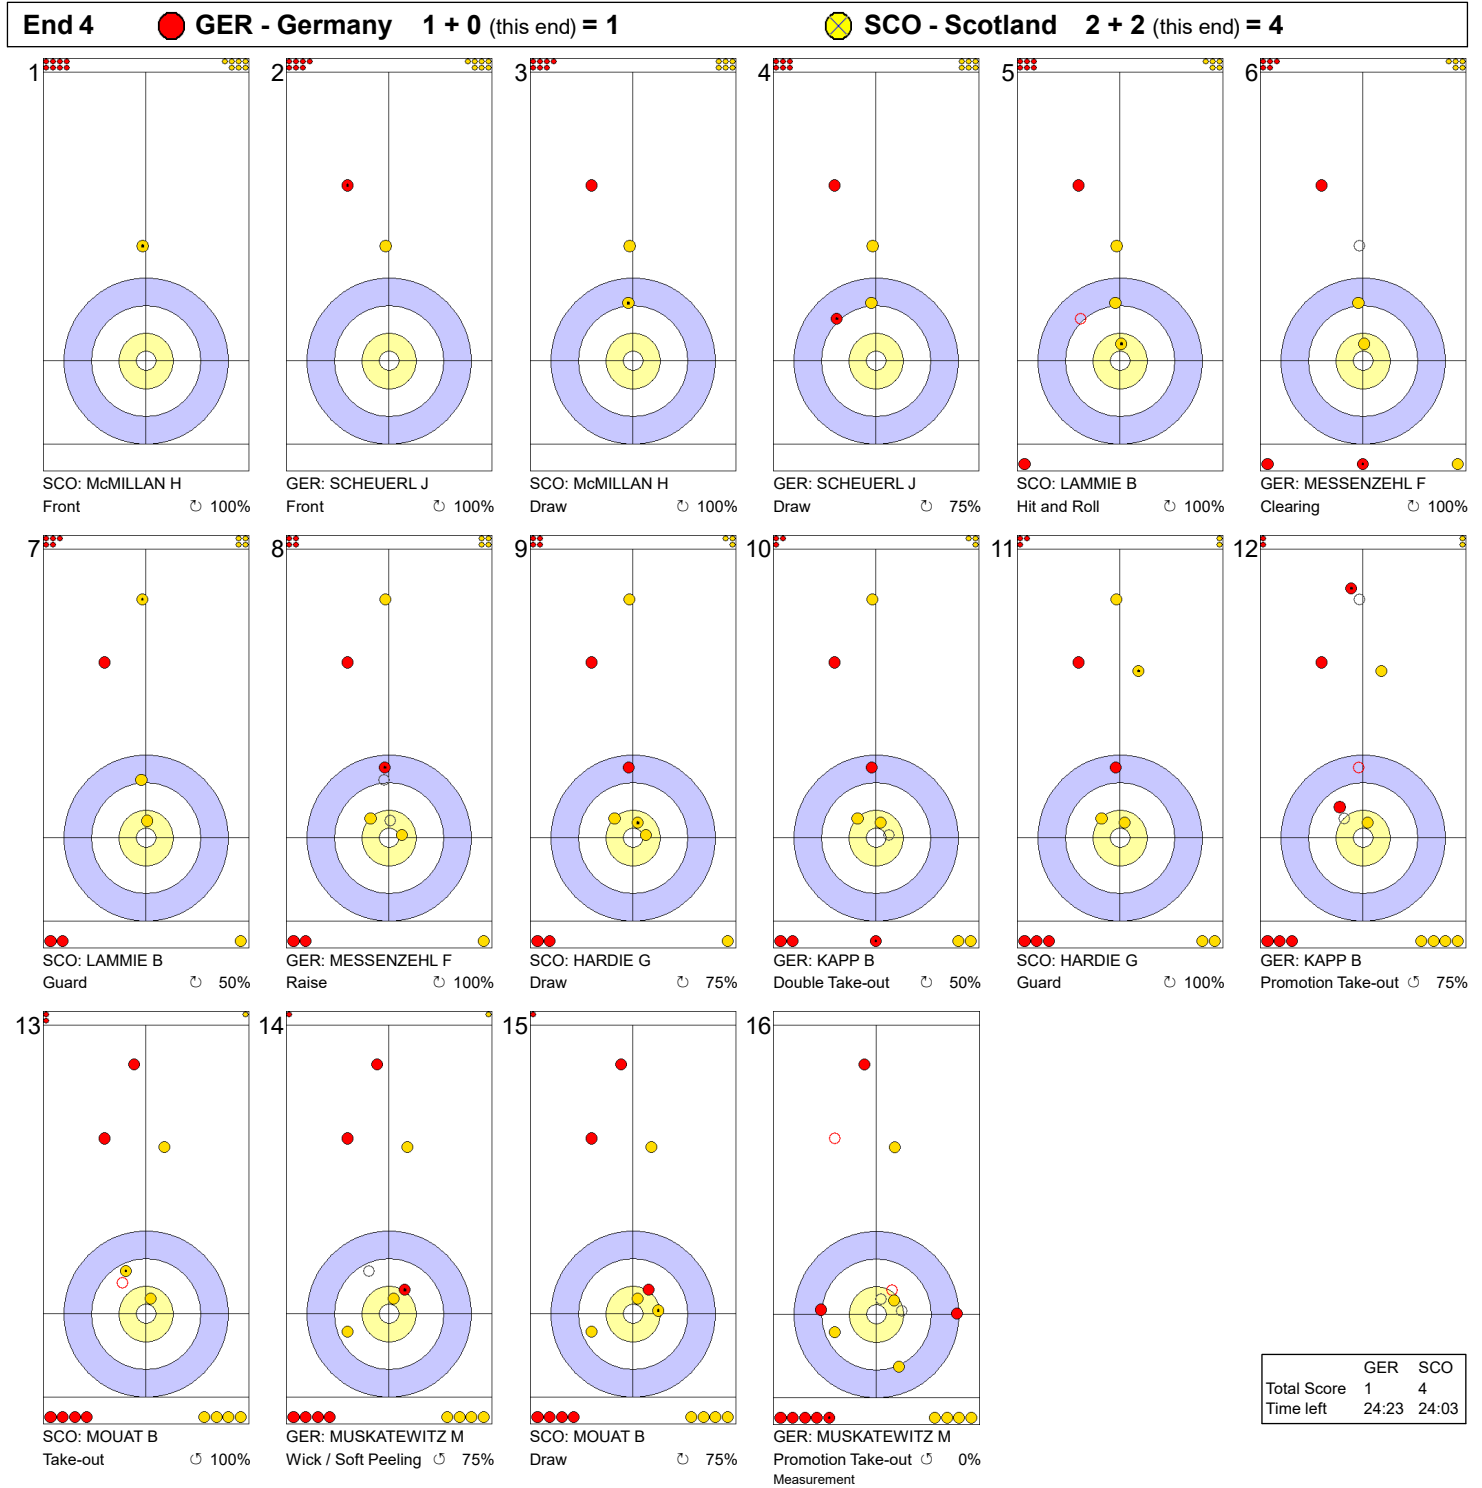

Game - Shot by Shot

Legend:
 ↻ Clockwise ↺ Counter-clockwise - Not considered

Game - Shot by Shot

Legend:
 ↻ Clockwise ↺ Counter-clockwise - Not considered

Game - Shot by Shot

Legend:
 ↻ Clockwise ↺ Counter-clockwise - Not considered

Game - Shot by Shot

Legend:
 ↻ Clockwise ↺ Counter-clockwise - Not considered

TUE 2 APR 2024
Start Time 14:00

Round Robin Session 10 - Sheet B

Game - Shot by Shot

Legend:
 ↻ Clockwise ↺ Counter-clockwise - Not considered

TUE 2 APR 2024
Start Time 14:00

Round Robin Session 10 - Sheet B

Game - Shot by Shot

Legend:
 ↻ Clockwise ↺ Counter-clockwise - Not considered