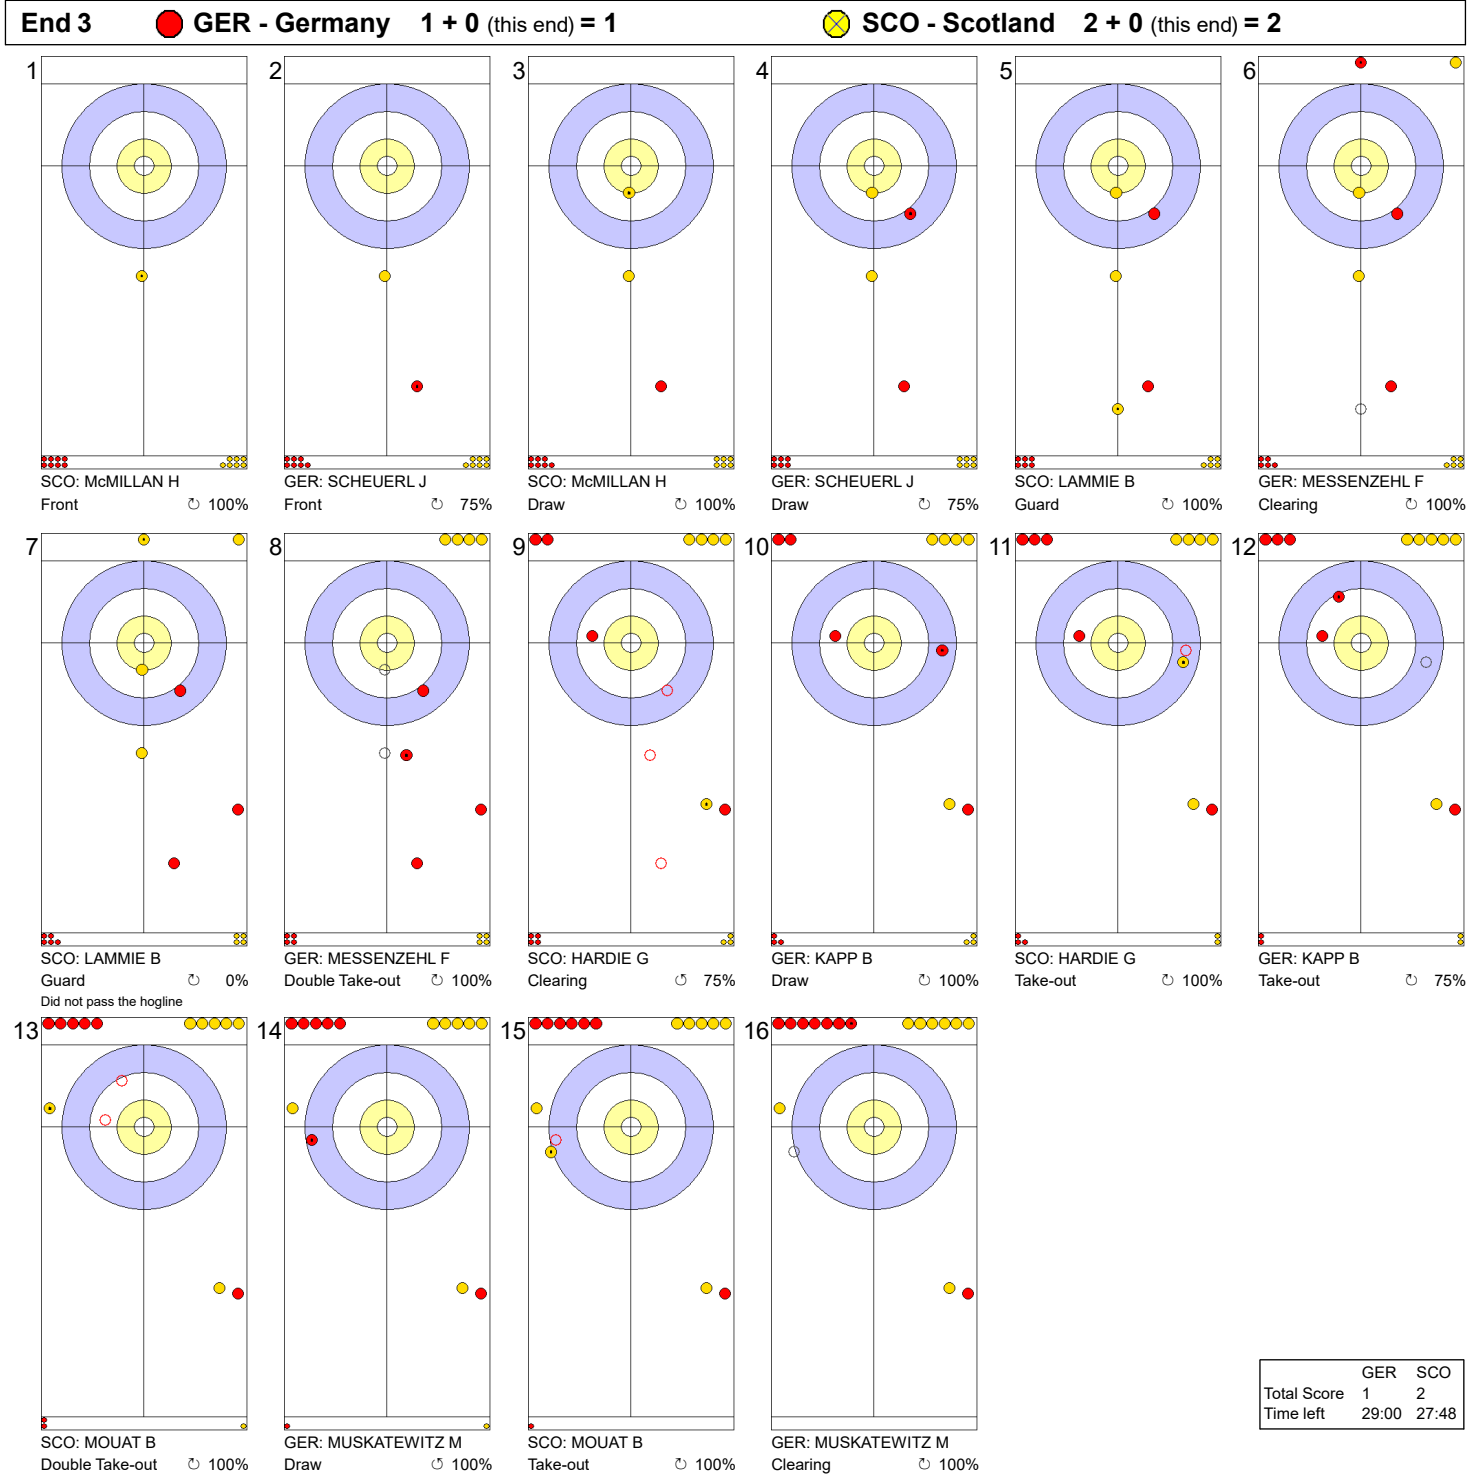

Game - Shot by Shot

Legend:
 ↻ Clockwise ↺ Counter-clockwise - Not considered

Game - Shot by Shot

Legend:
 ↻ Clockwise ↺ Counter-clockwise - Not considered

Game - Shot by Shot

Legend:
 ↻ Clockwise ↺ Counter-clockwise - Not considered

Game - Shot by Shot

Legend:
 ↻ Clockwise ↺ Counter-clockwise - Not considered

TUE 2 APR 2024
Start Time 14:00

Round Robin Session 10 - Sheet B

Game - Shot by Shot

Legend:
 ↻ Clockwise ↺ Counter-clockwise - Not considered

TUE 2 APR 2024
Start Time 14:00

Round Robin Session 10 - Sheet B

Game - Shot by Shot

Legend:
 ↻ Clockwise ↺ Counter-clockwise - Not considered