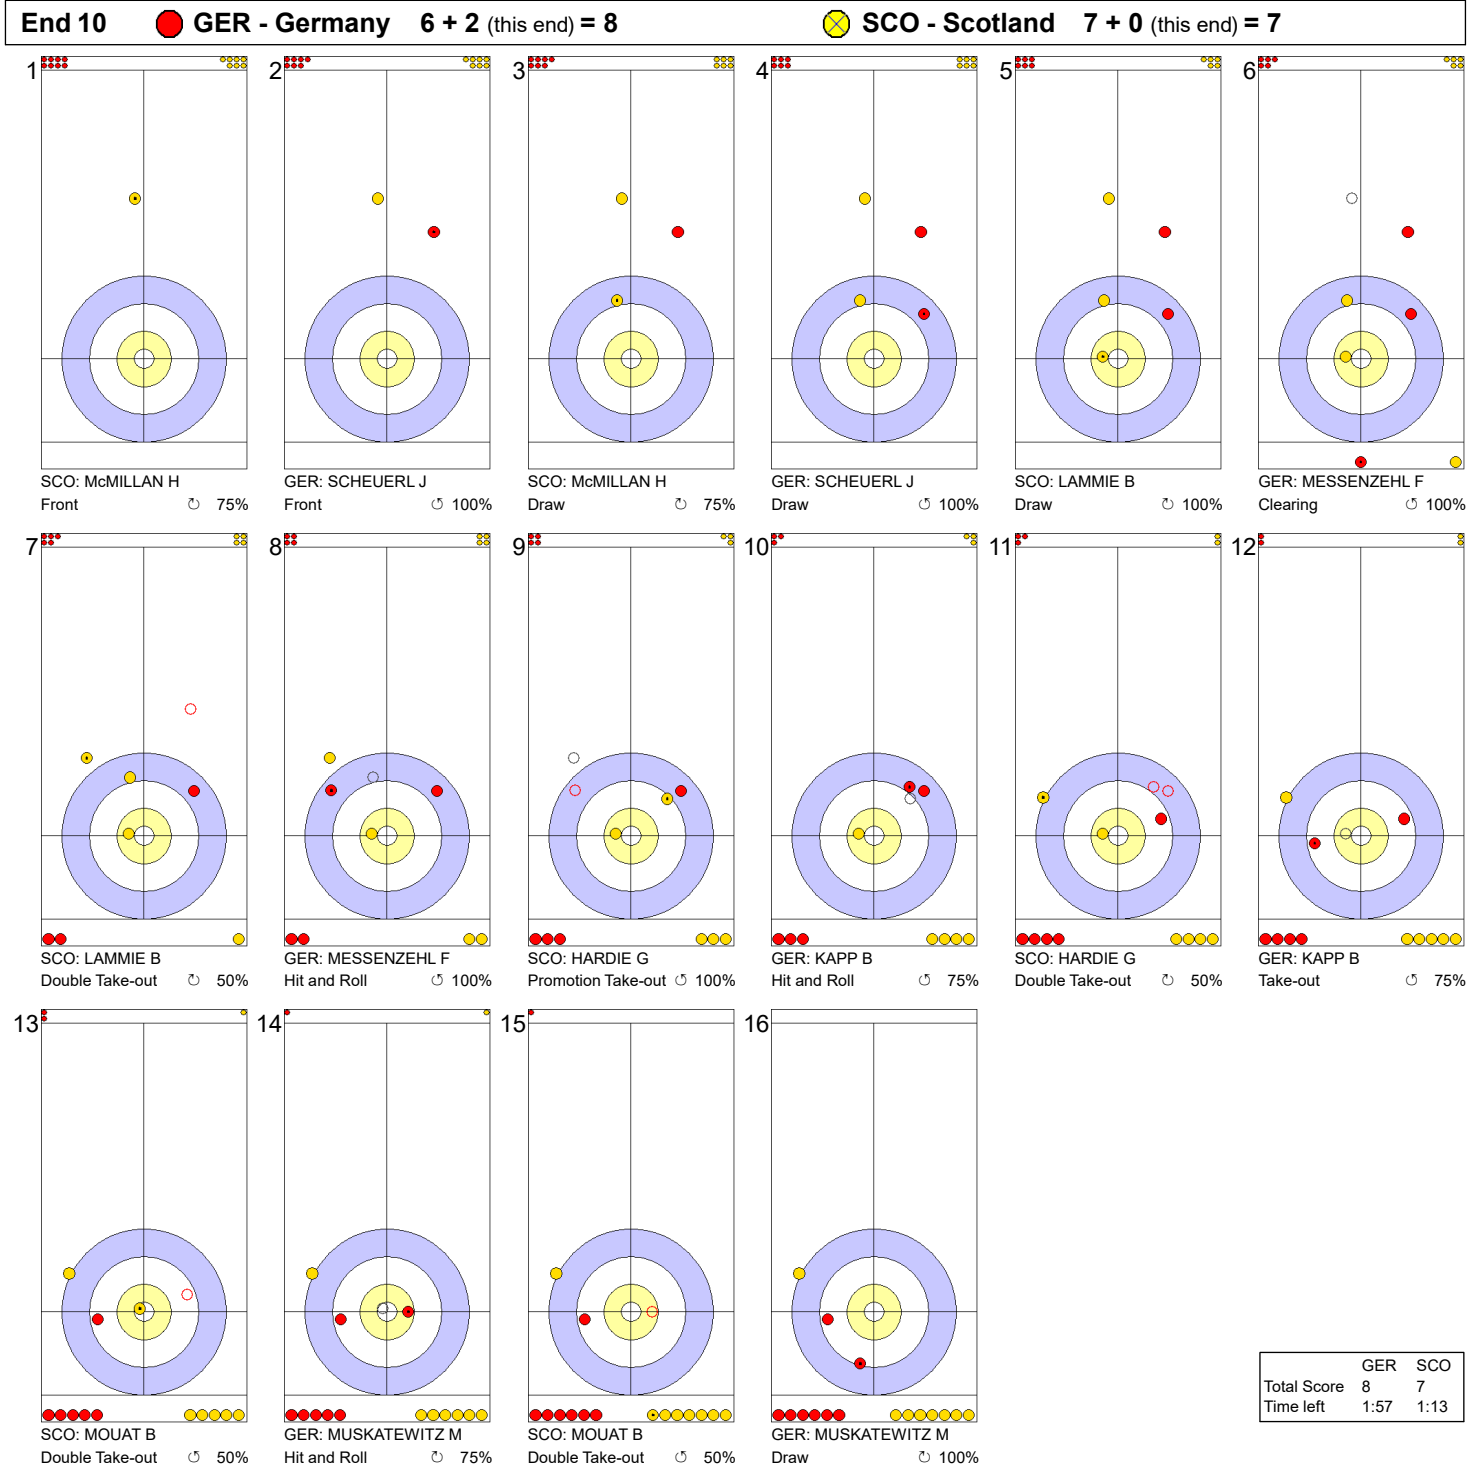

Game - Shot by Shot

Legend:
 ↻ Clockwise ↺ Counter-clockwise - Not considered

Game - Shot by Shot

Legend:
 ↻ Clockwise ↺ Counter-clockwise - Not considered

Game - Shot by Shot

Legend:
 ↻ Clockwise ↺ Counter-clockwise - Not considered

Game - Shot by Shot

Legend:
 ↻ Clockwise ↺ Counter-clockwise - Not considered

TUE 2 APR 2024
Start Time 14:00

Round Robin Session 10 - Sheet B

Game - Shot by Shot

Legend:
 ↻ Clockwise ↺ Counter-clockwise - Not considered

TUE 2 APR 2024
Start Time 14:00

Round Robin Session 10 - Sheet B

Game - Shot by Shot

Legend:
 ↻ Clockwise ↺ Counter-clockwise - Not considered