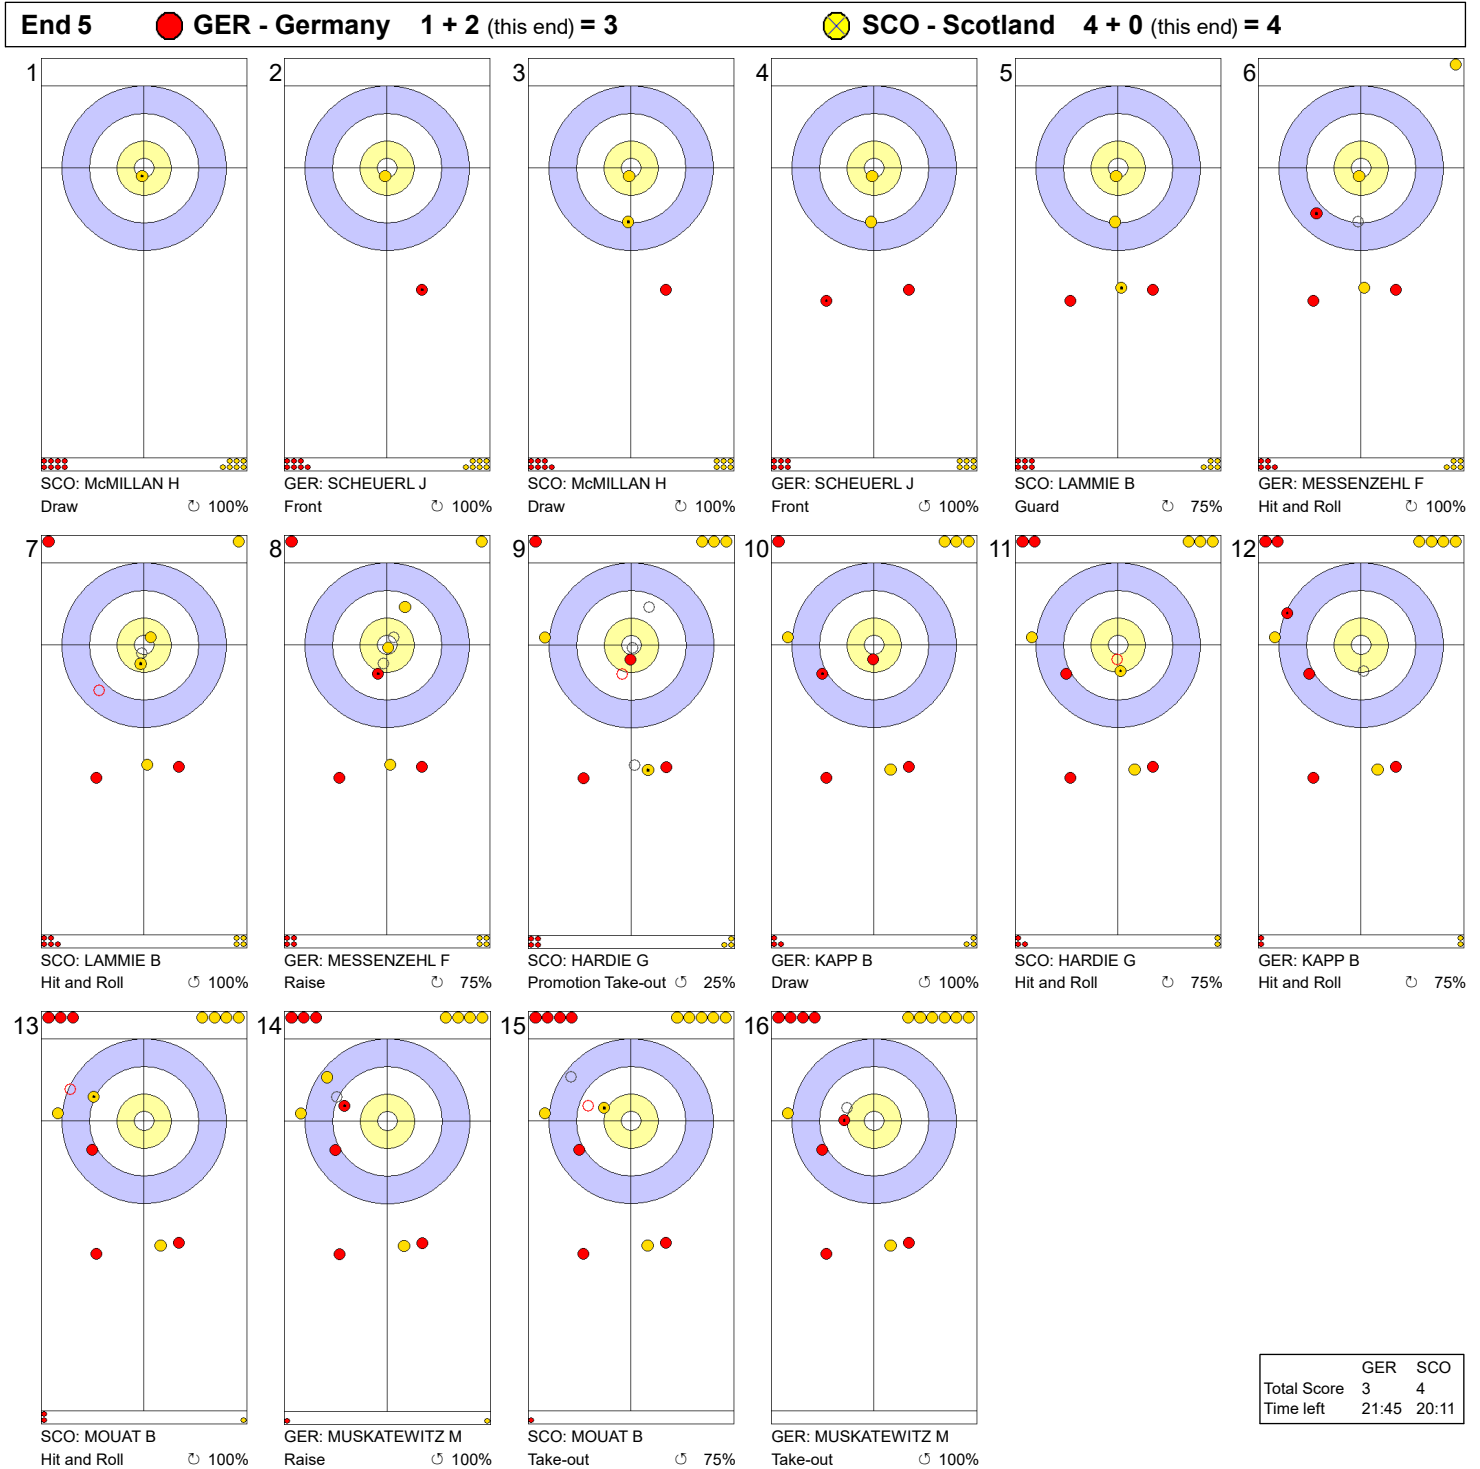

Game - Shot by Shot

Legend:
 ↻ Clockwise ↺ Counter-clockwise - Not considered

Game - Shot by Shot

Legend:
 ↻ Clockwise ↺ Counter-clockwise - Not considered

Game - Shot by Shot

Legend:
 ↻ Clockwise ↺ Counter-clockwise - Not considered

Game - Shot by Shot

Legend:
 ↻ Clockwise ↺ Counter-clockwise - Not considered

TUE 2 APR 2024
Start Time 14:00

Round Robin Session 10 - Sheet B

Game - Shot by Shot

Legend:
 ↻ Clockwise ↺ Counter-clockwise - Not considered

TUE 2 APR 2024
Start Time 14:00

Round Robin Session 10 - Sheet B

Game - Shot by Shot

Legend:
 ↻ Clockwise ↺ Counter-clockwise - Not considered