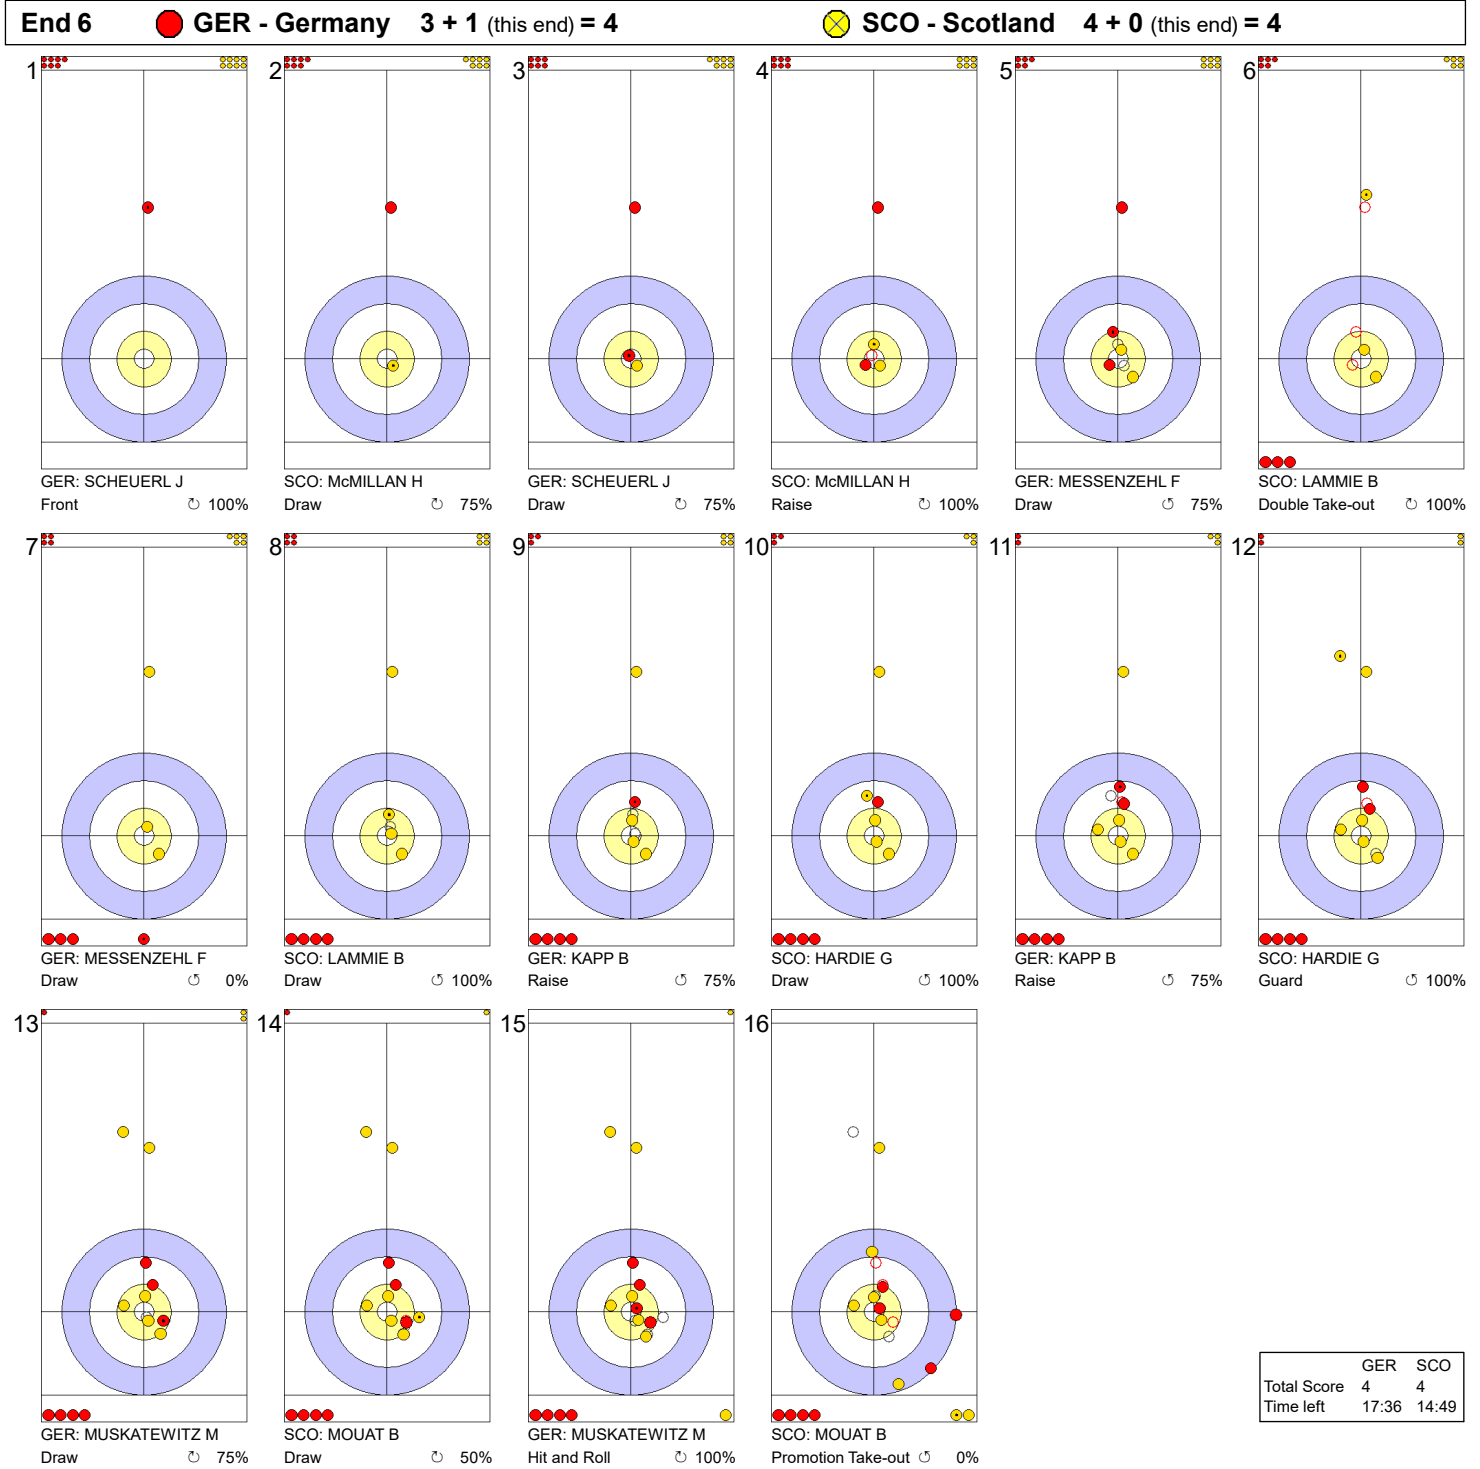

Game - Shot by Shot

Legend:
 ↻ Clockwise ↺ Counter-clockwise - Not considered

Game - Shot by Shot

Legend:
 ↻ Clockwise ↺ Counter-clockwise - Not considered

Game - Shot by Shot

Legend:
 ↻ Clockwise ↺ Counter-clockwise - Not considered

Game - Shot by Shot

Legend:
 ↻ Clockwise ↺ Counter-clockwise - Not considered

TUE 2 APR 2024
Start Time 14:00

Round Robin Session 10 - Sheet B

Game - Shot by Shot

Legend:
 ↻ Clockwise ↺ Counter-clockwise - Not considered

TUE 2 APR 2024
Start Time 14:00

Round Robin Session 10 - Sheet B

Game - Shot by Shot

Legend:
 ↻ Clockwise ↺ Counter-clockwise - Not considered