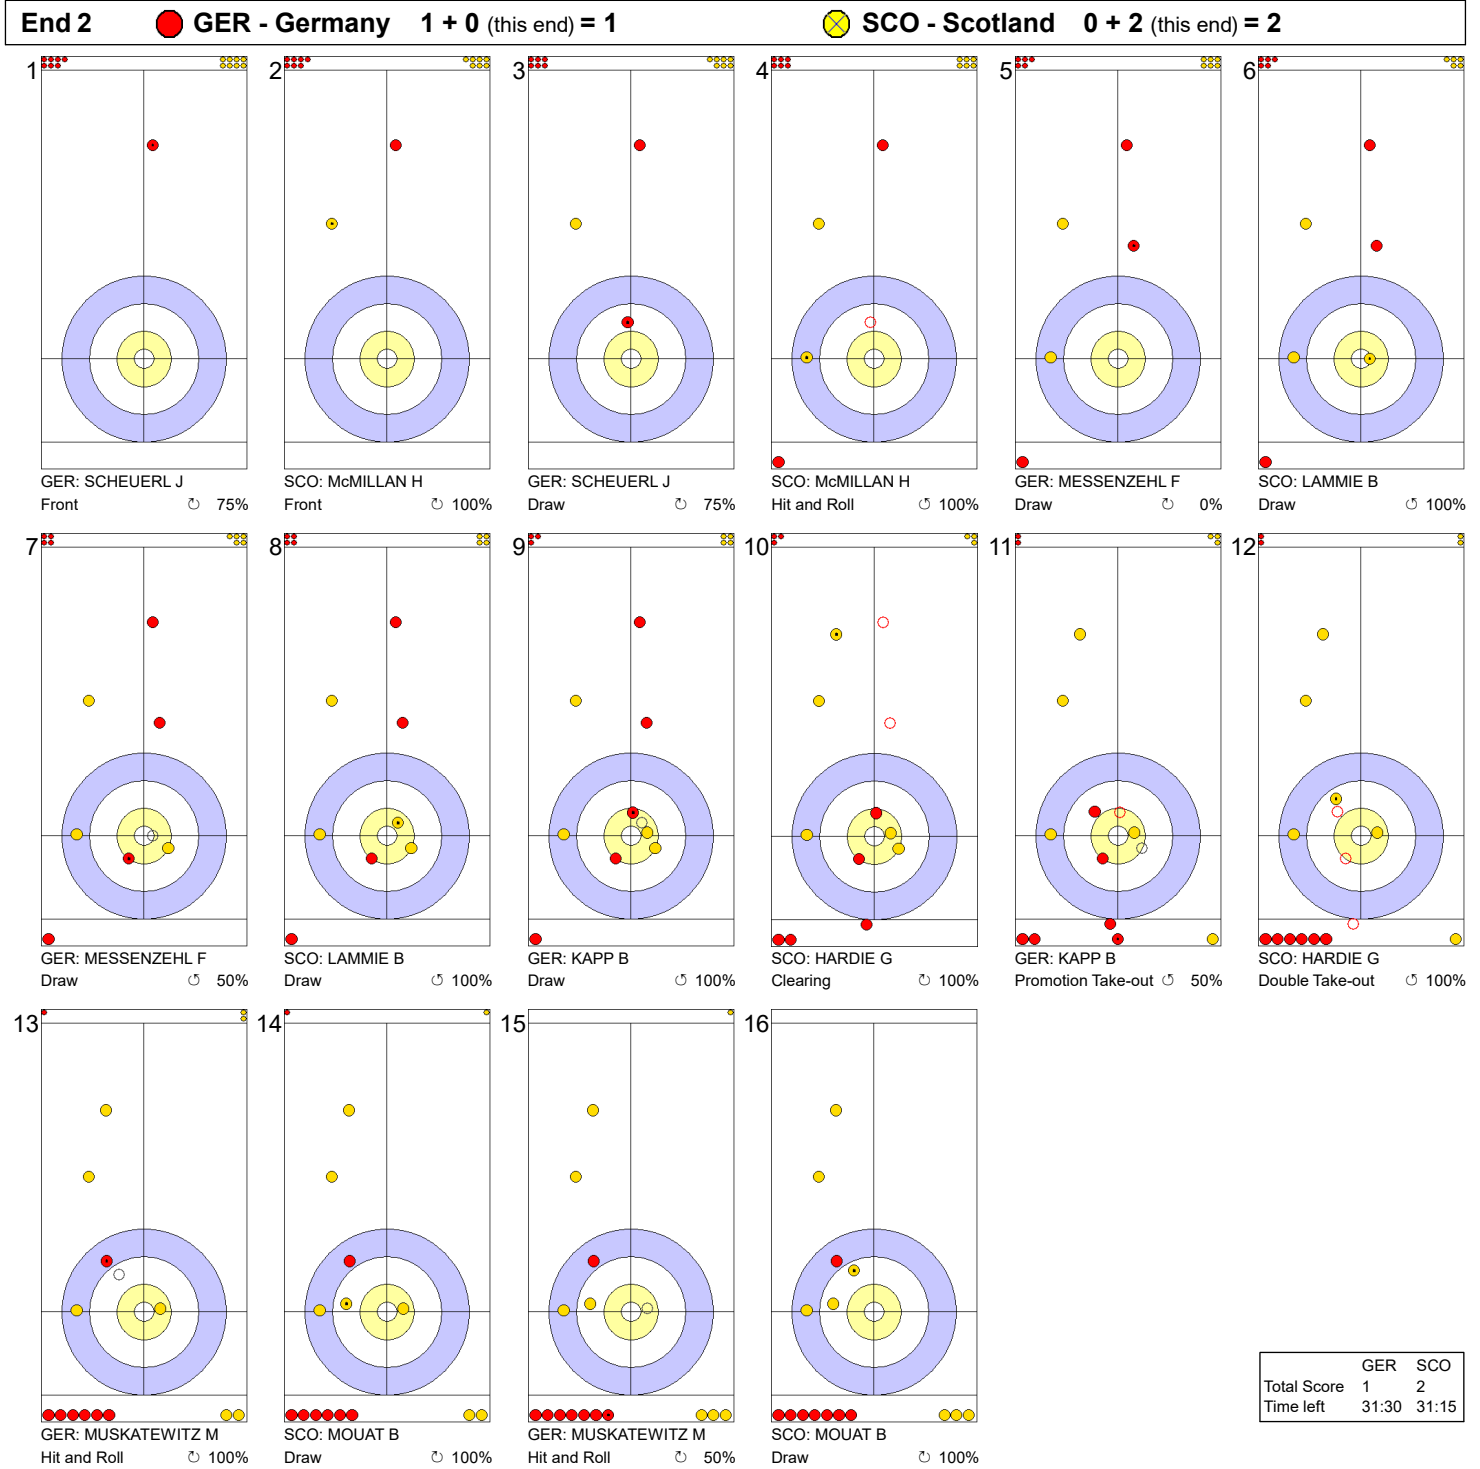

Game - Shot by Shot

Legend:
 ↻ Clockwise ↺ Counter-clockwise - Not considered

Game - Shot by Shot

Legend:
 ↻ Clockwise ↺ Counter-clockwise - Not considered

Game - Shot by Shot

Legend:
 ↻ Clockwise ↺ Counter-clockwise - Not considered

Game - Shot by Shot

Legend:
 ↻ Clockwise ↺ Counter-clockwise - Not considered

TUE 2 APR 2024
Start Time 14:00

Round Robin Session 10 - Sheet B

Game - Shot by Shot

Legend:
 ↻ Clockwise ↺ Counter-clockwise - Not considered

TUE 2 APR 2024
Start Time 14:00

Round Robin Session 10 - Sheet B

Game - Shot by Shot

Legend:
 ↻ Clockwise ↺ Counter-clockwise - Not considered