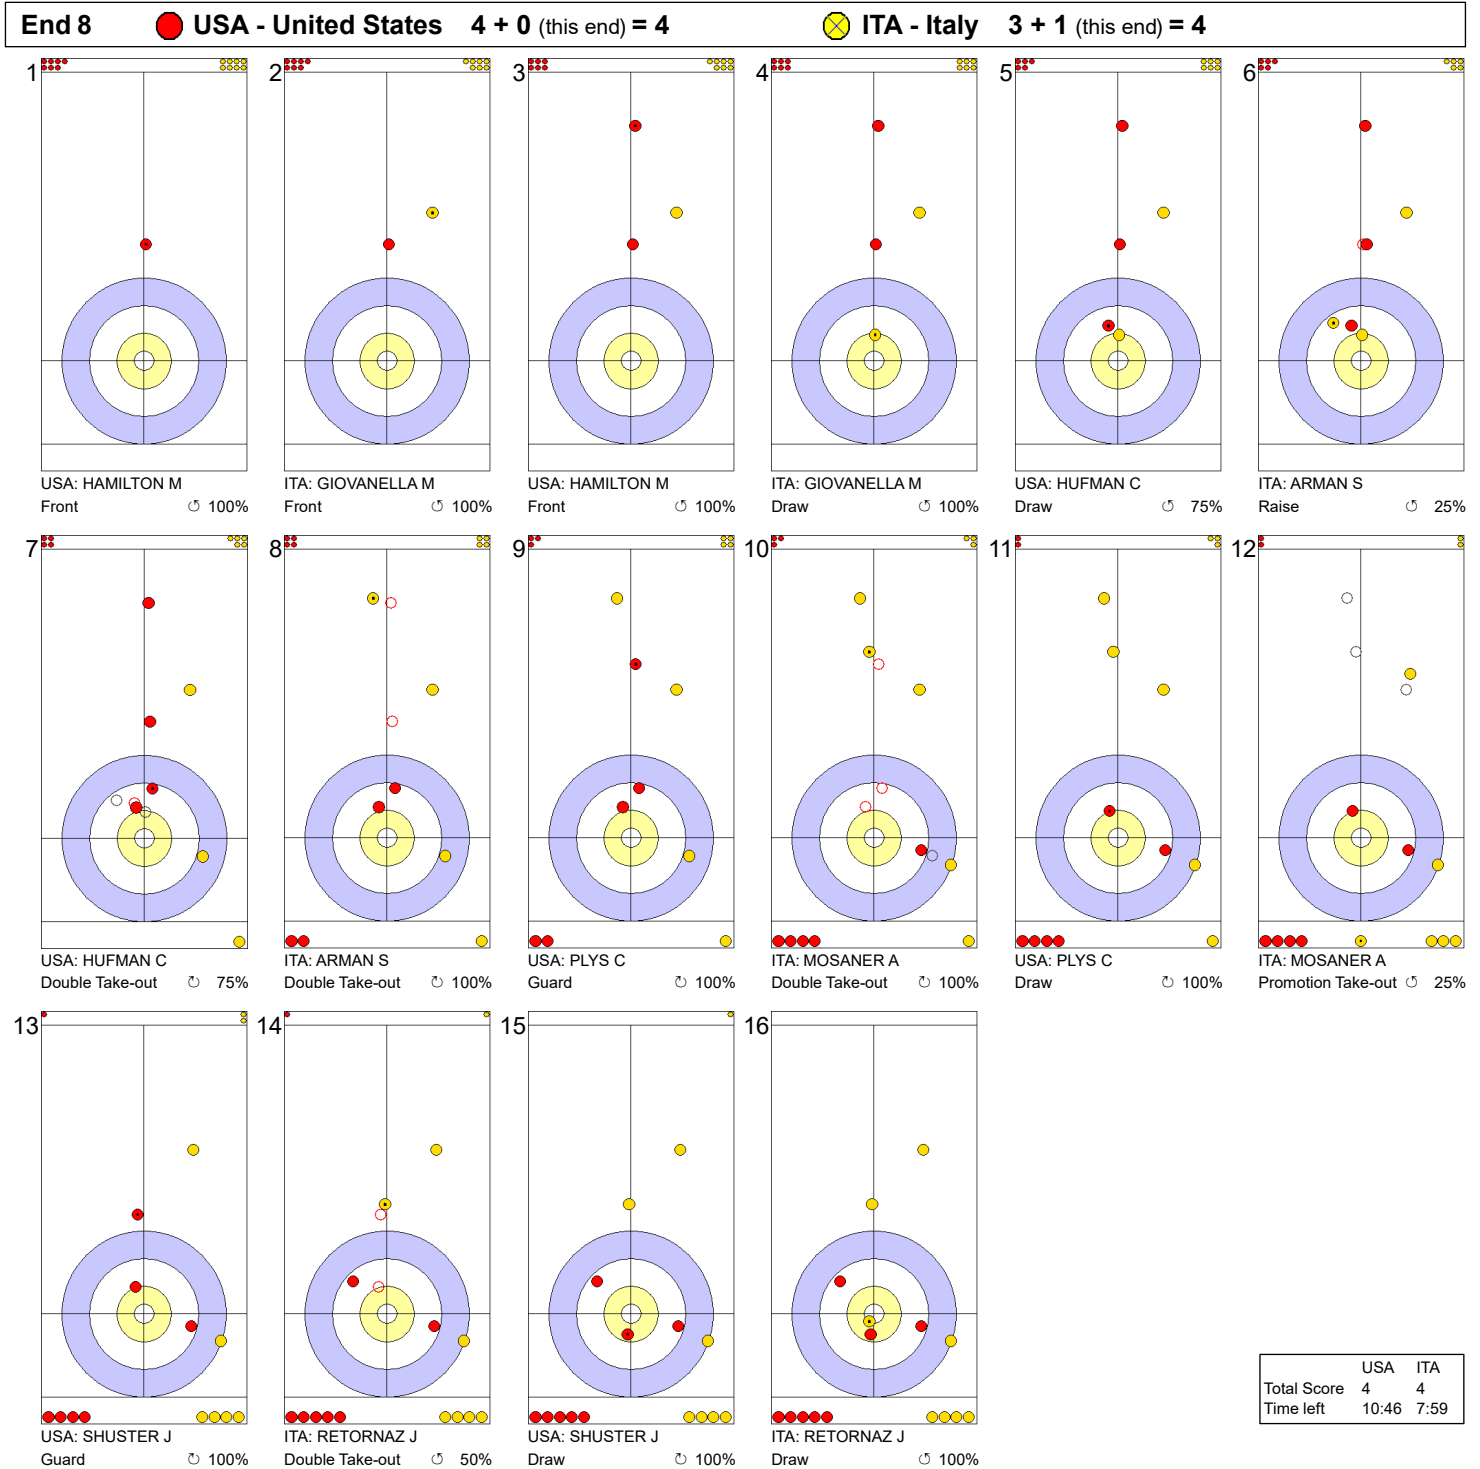

Game - Shot by Shot

Legend:
 ↻ Clockwise ↺ Counter-clockwise - Not considered

Game - Shot by Shot

Legend:
 ↻ Clockwise ↺ Counter-clockwise - Not considered

Game - Shot by Shot

Legend:
 ↻ Clockwise ↺ Counter-clockwise - Not considered

Game - Shot by Shot

Legend:
↻ Clockwise ↺ Counter-clockwise - Not considered

Game - Shot by Shot

Legend:
 ↻ Clockwise ↺ Counter-clockwise - Not considered

TUE 2 APR 2024
Start Time 14:00

Round Robin Session 10 - Sheet D

Game - Shot by Shot

Legend:
 Clockwise
  Counter-clockwise
 - Not considered

Game - Shot by Shot

Legend:
 ↻ Clockwise ↺ Counter-clockwise - Not considered

TUE 2 APR 2024
Start Time 14:00

Round Robin Session 10 - Sheet D

Game - Shot by Shot

Legend:
 ↻ Clockwise ↺ Counter-clockwise - Not considered