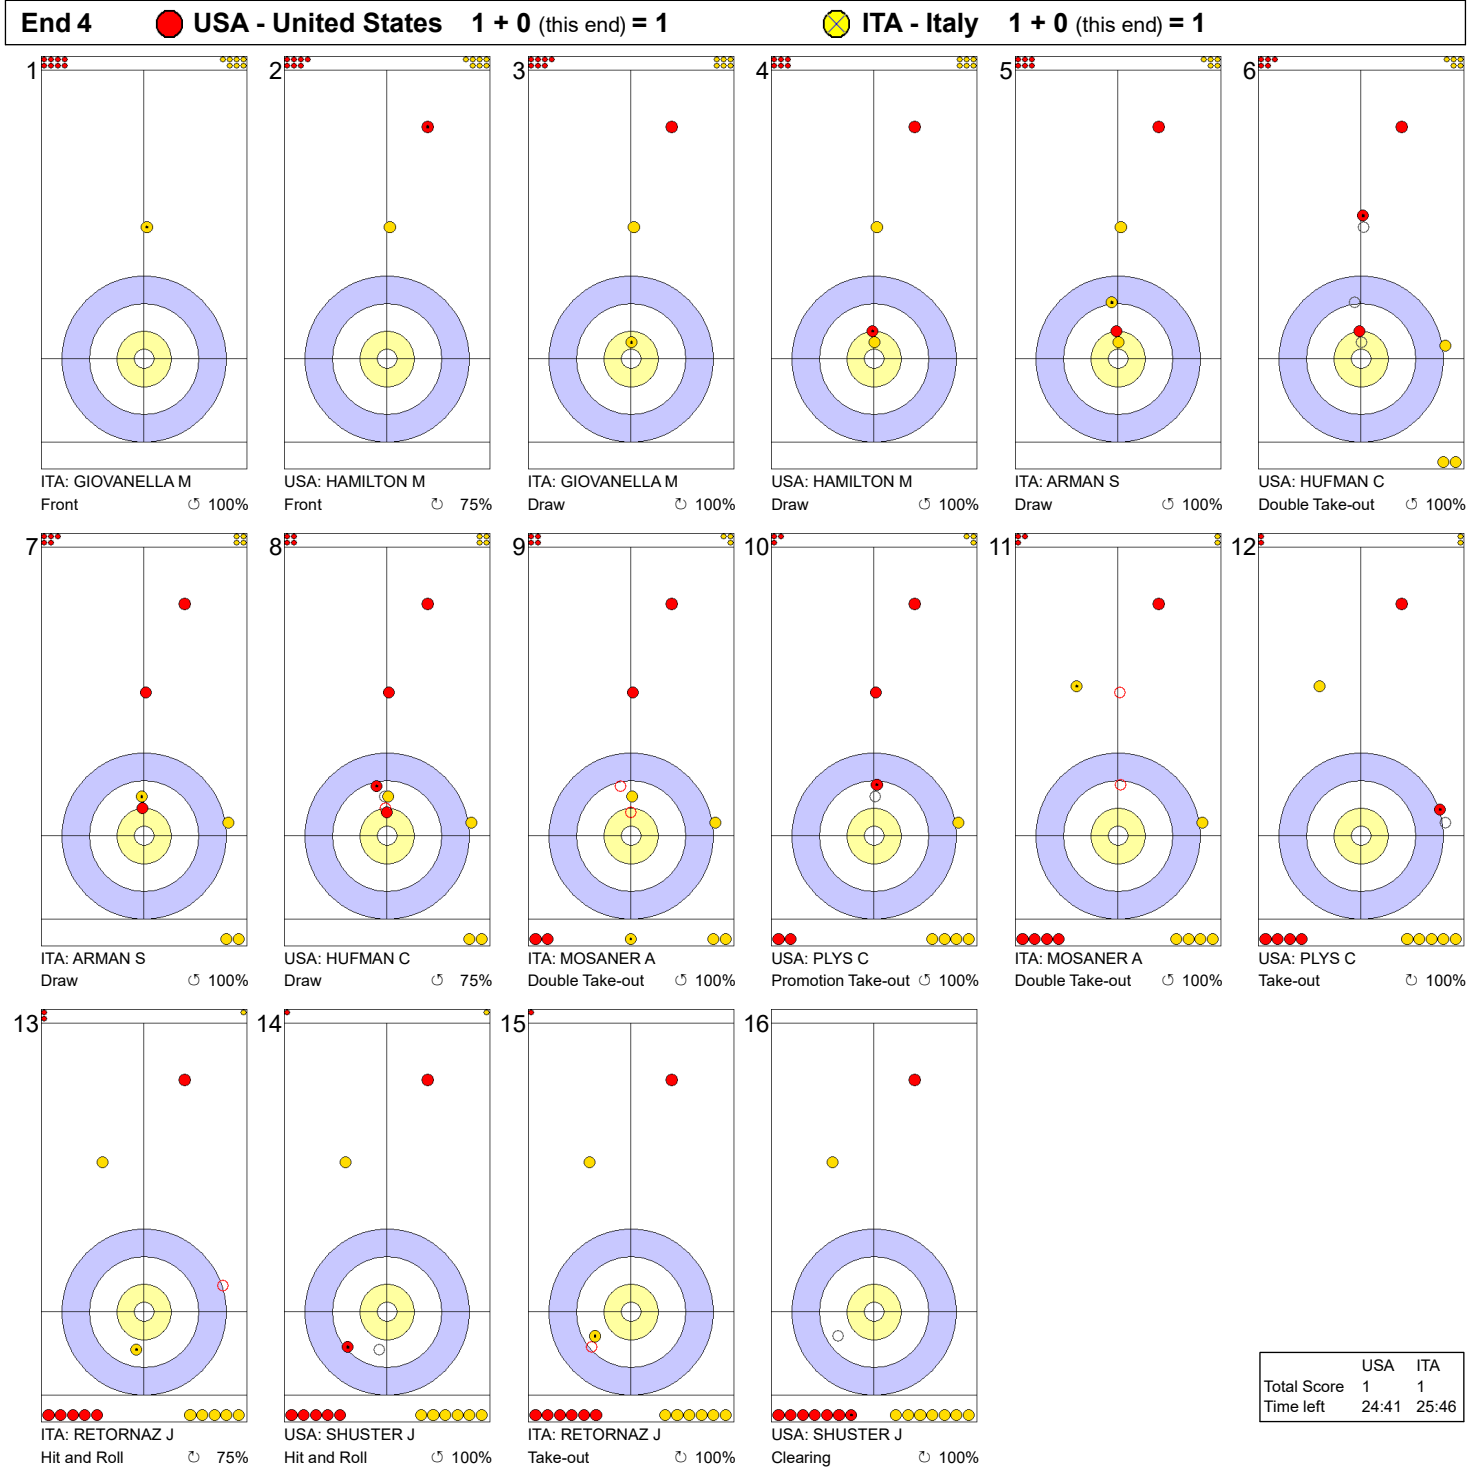

Game - Shot by Shot

Legend:
 ↻ Clockwise ↺ Counter-clockwise - Not considered

Game - Shot by Shot

Legend:
 ↻ Clockwise ↺ Counter-clockwise - Not considered

Game - Shot by Shot

Legend:
 ↻ Clockwise ↺ Counter-clockwise - Not considered

Game - Shot by Shot

Legend:
↻ Clockwise ↺ Counter-clockwise - Not considered

Game - Shot by Shot

Legend:
 ↻ Clockwise ↺ Counter-clockwise - Not considered

TUE 2 APR 2024
Start Time 14:00

Round Robin Session 10 - Sheet D

Game - Shot by Shot

Legend:
 Clockwise
  Counter-clockwise
 - Not considered

Game - Shot by Shot

Legend:
 ↻ Clockwise ↺ Counter-clockwise - Not considered

TUE 2 APR 2024
Start Time 14:00

Round Robin Session 10 - Sheet D

Game - Shot by Shot

Legend:
 ↻ Clockwise ↺ Counter-clockwise - Not considered