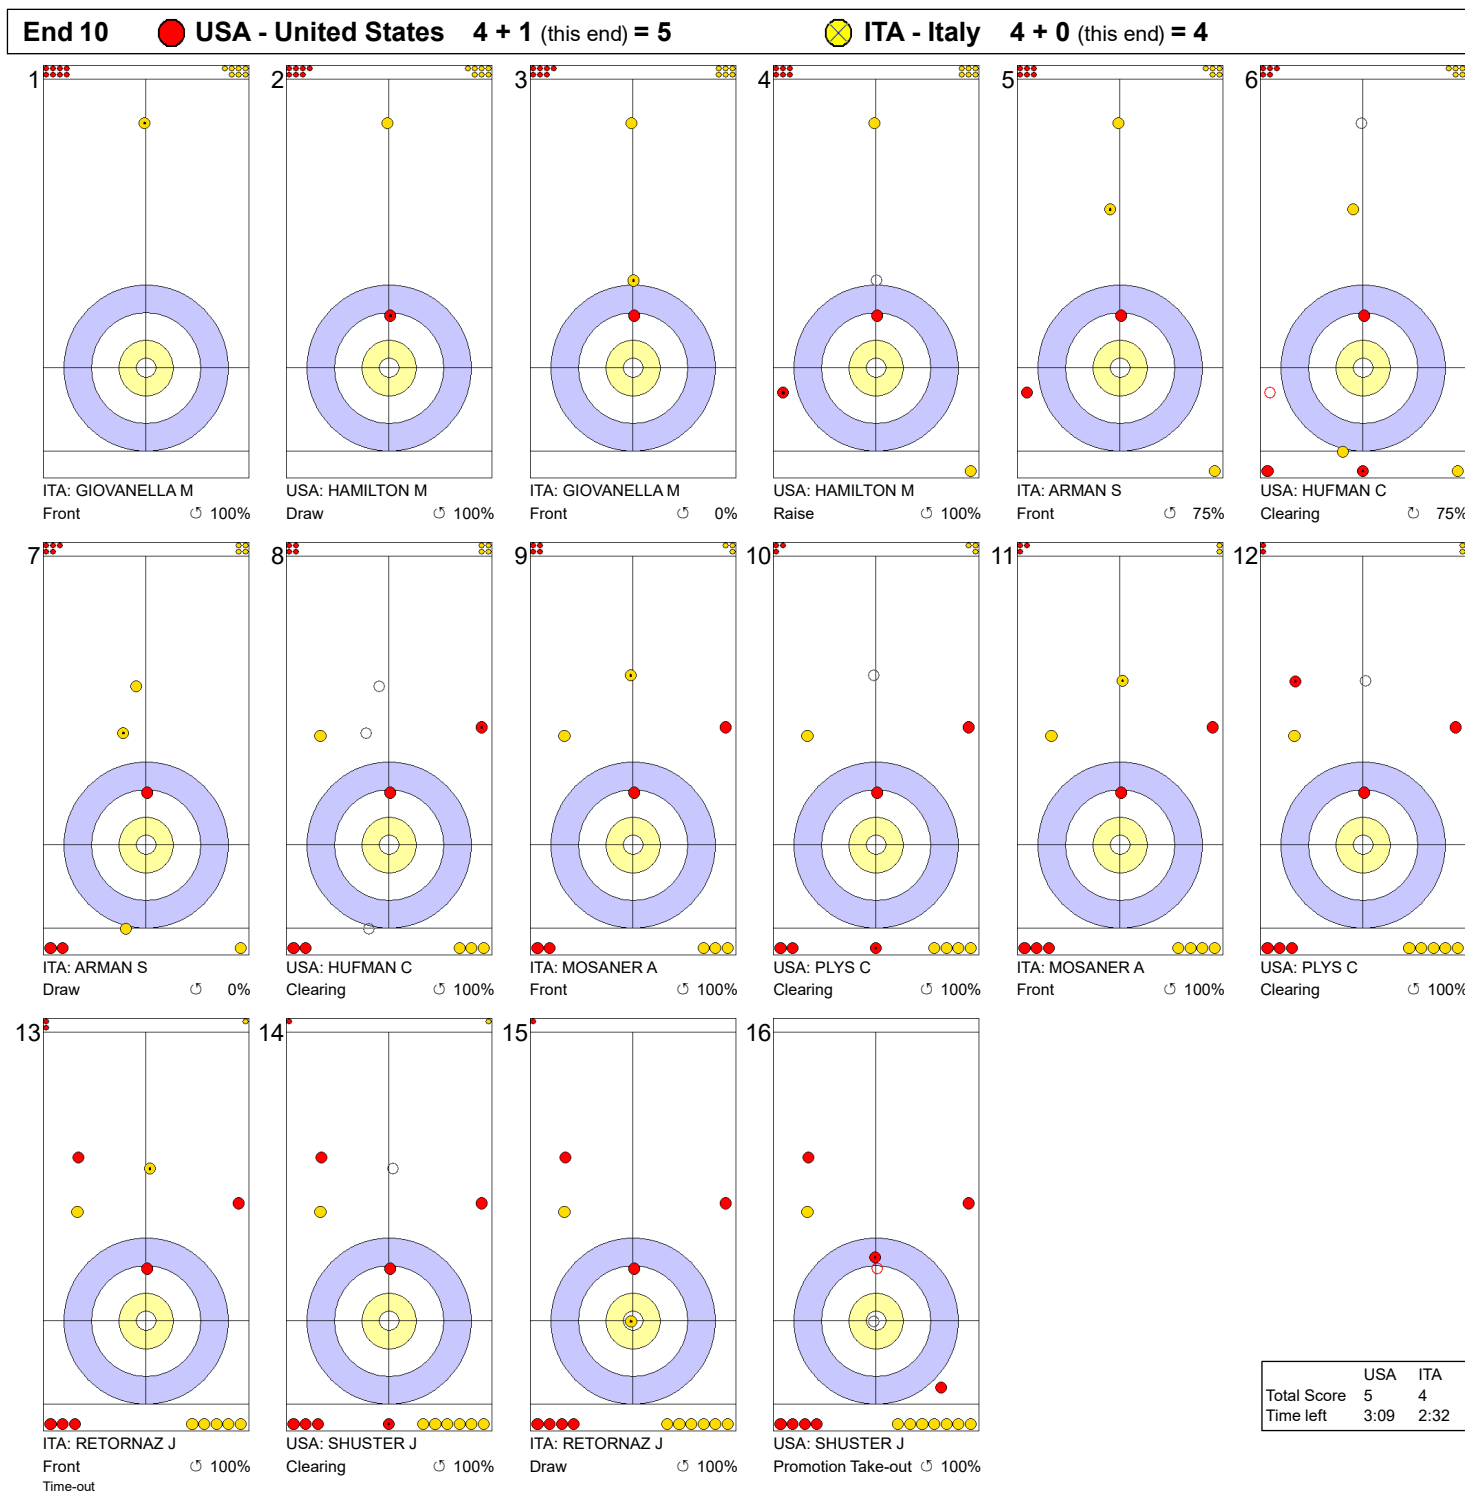

Game - Shot by Shot

Legend:
 ↻ Clockwise ↺ Counter-clockwise - Not considered

Game - Shot by Shot

Legend:
 ↻ Clockwise ↺ Counter-clockwise - Not considered

Game - Shot by Shot

Legend:
 ↻ Clockwise ↺ Counter-clockwise - Not considered

Game - Shot by Shot

Legend:
↻ Clockwise ↺ Counter-clockwise - Not considered

Game - Shot by Shot

Legend:
 ↻ Clockwise ↺ Counter-clockwise - Not considered

TUE 2 APR 2024
Start Time 14:00

Round Robin Session 10 - Sheet D

Game - Shot by Shot

Legend:
 Clockwise
  Counter-clockwise
 - Not considered

Game - Shot by Shot

Legend:
 ↻ Clockwise ↺ Counter-clockwise - Not considered

TUE 2 APR 2024
Start Time 14:00

Round Robin Session 10 - Sheet D

Game - Shot by Shot

Legend:
 ↻ Clockwise ↺ Counter-clockwise - Not considered