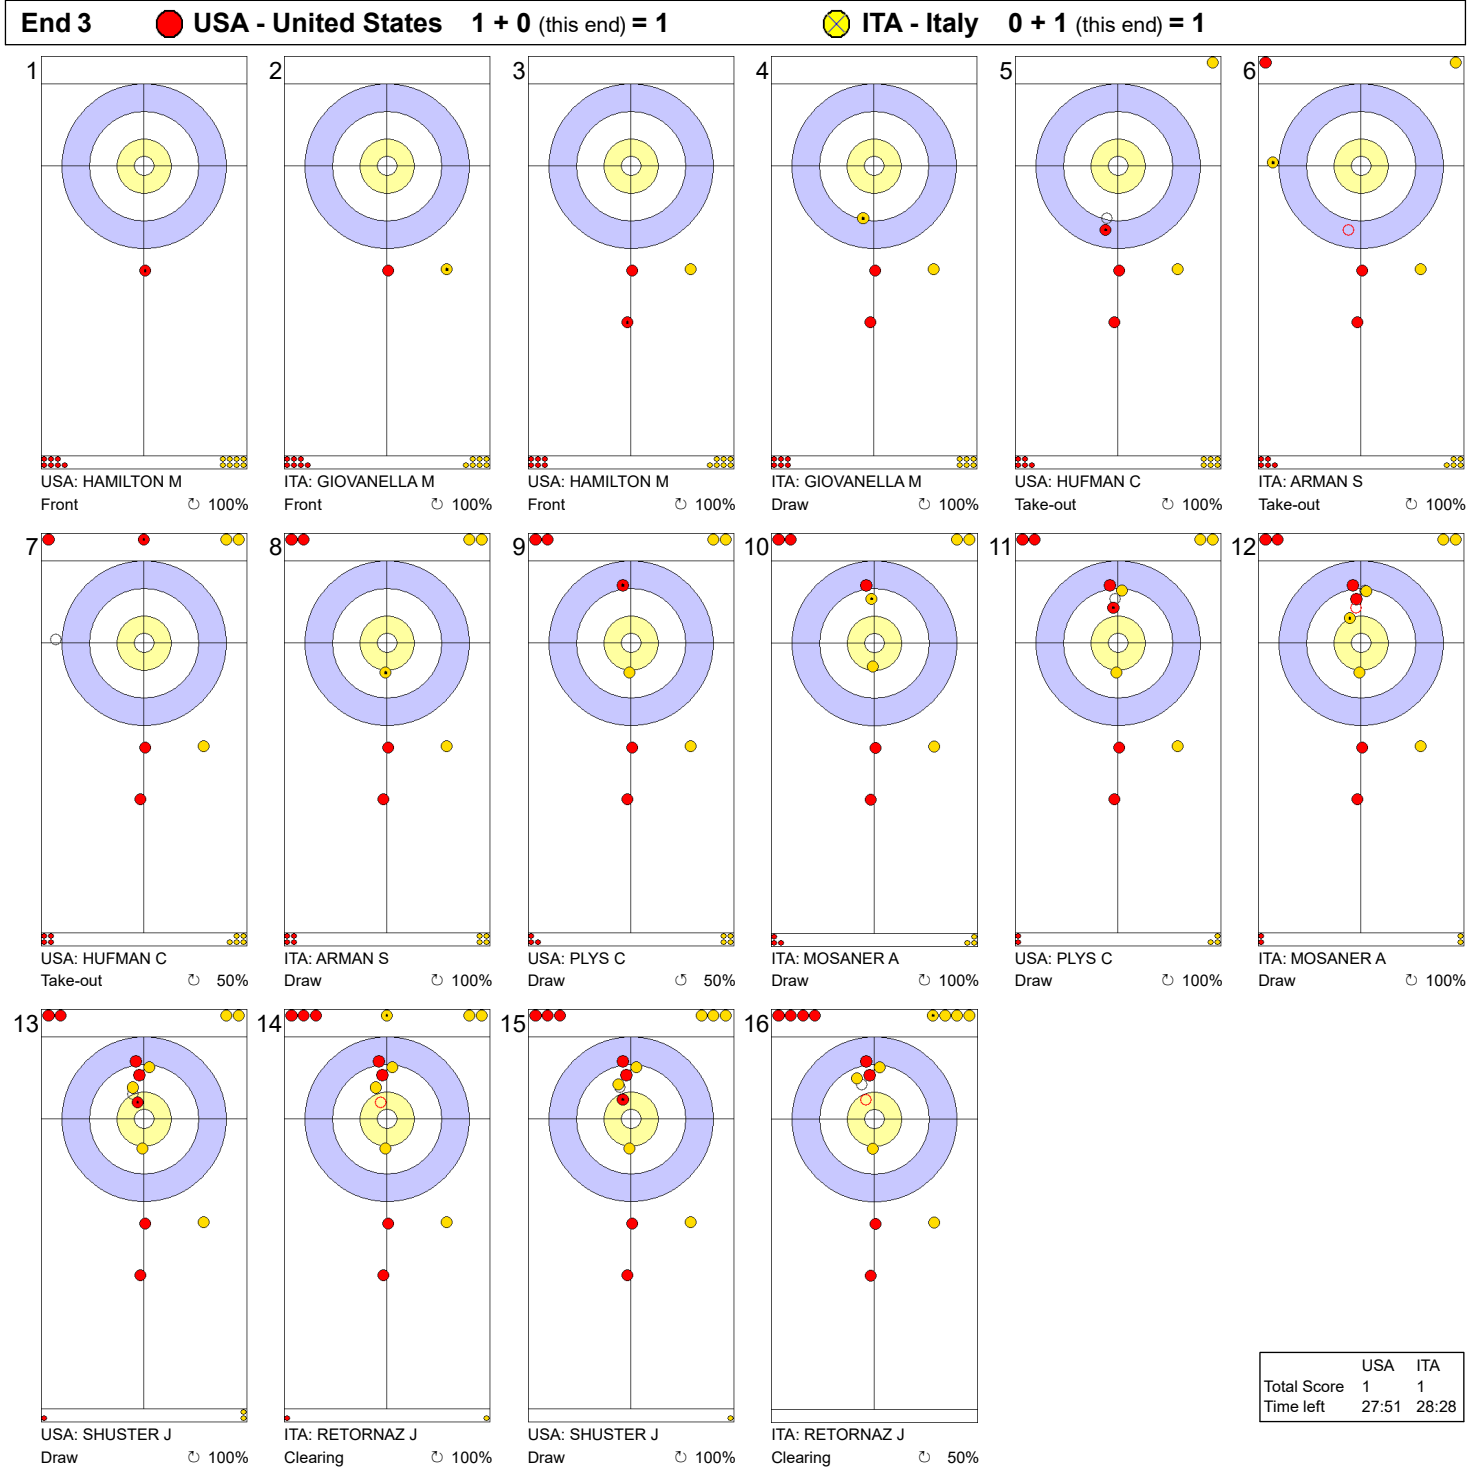

Game - Shot by Shot

Legend:
 ↻ Clockwise ↺ Counter-clockwise - Not considered

Game - Shot by Shot

Legend:
 ↻ Clockwise ↺ Counter-clockwise - Not considered

Game - Shot by Shot

Legend:
 ↻ Clockwise ↺ Counter-clockwise - Not considered

Game - Shot by Shot

Legend:
↻ Clockwise ↺ Counter-clockwise - Not considered

Game - Shot by Shot

Legend:
 ↻ Clockwise ↺ Counter-clockwise - Not considered

TUE 2 APR 2024
Start Time 14:00

Round Robin Session 10 - Sheet D

Game - Shot by Shot

Legend:
 Clockwise
  Counter-clockwise
 - Not considered

Game - Shot by Shot

Legend:
 ↻ Clockwise ↺ Counter-clockwise - Not considered

TUE 2 APR 2024
Start Time 14:00

Round Robin Session 10 - Sheet D

Game - Shot by Shot

Legend:
 ↻ Clockwise ↺ Counter-clockwise - Not considered