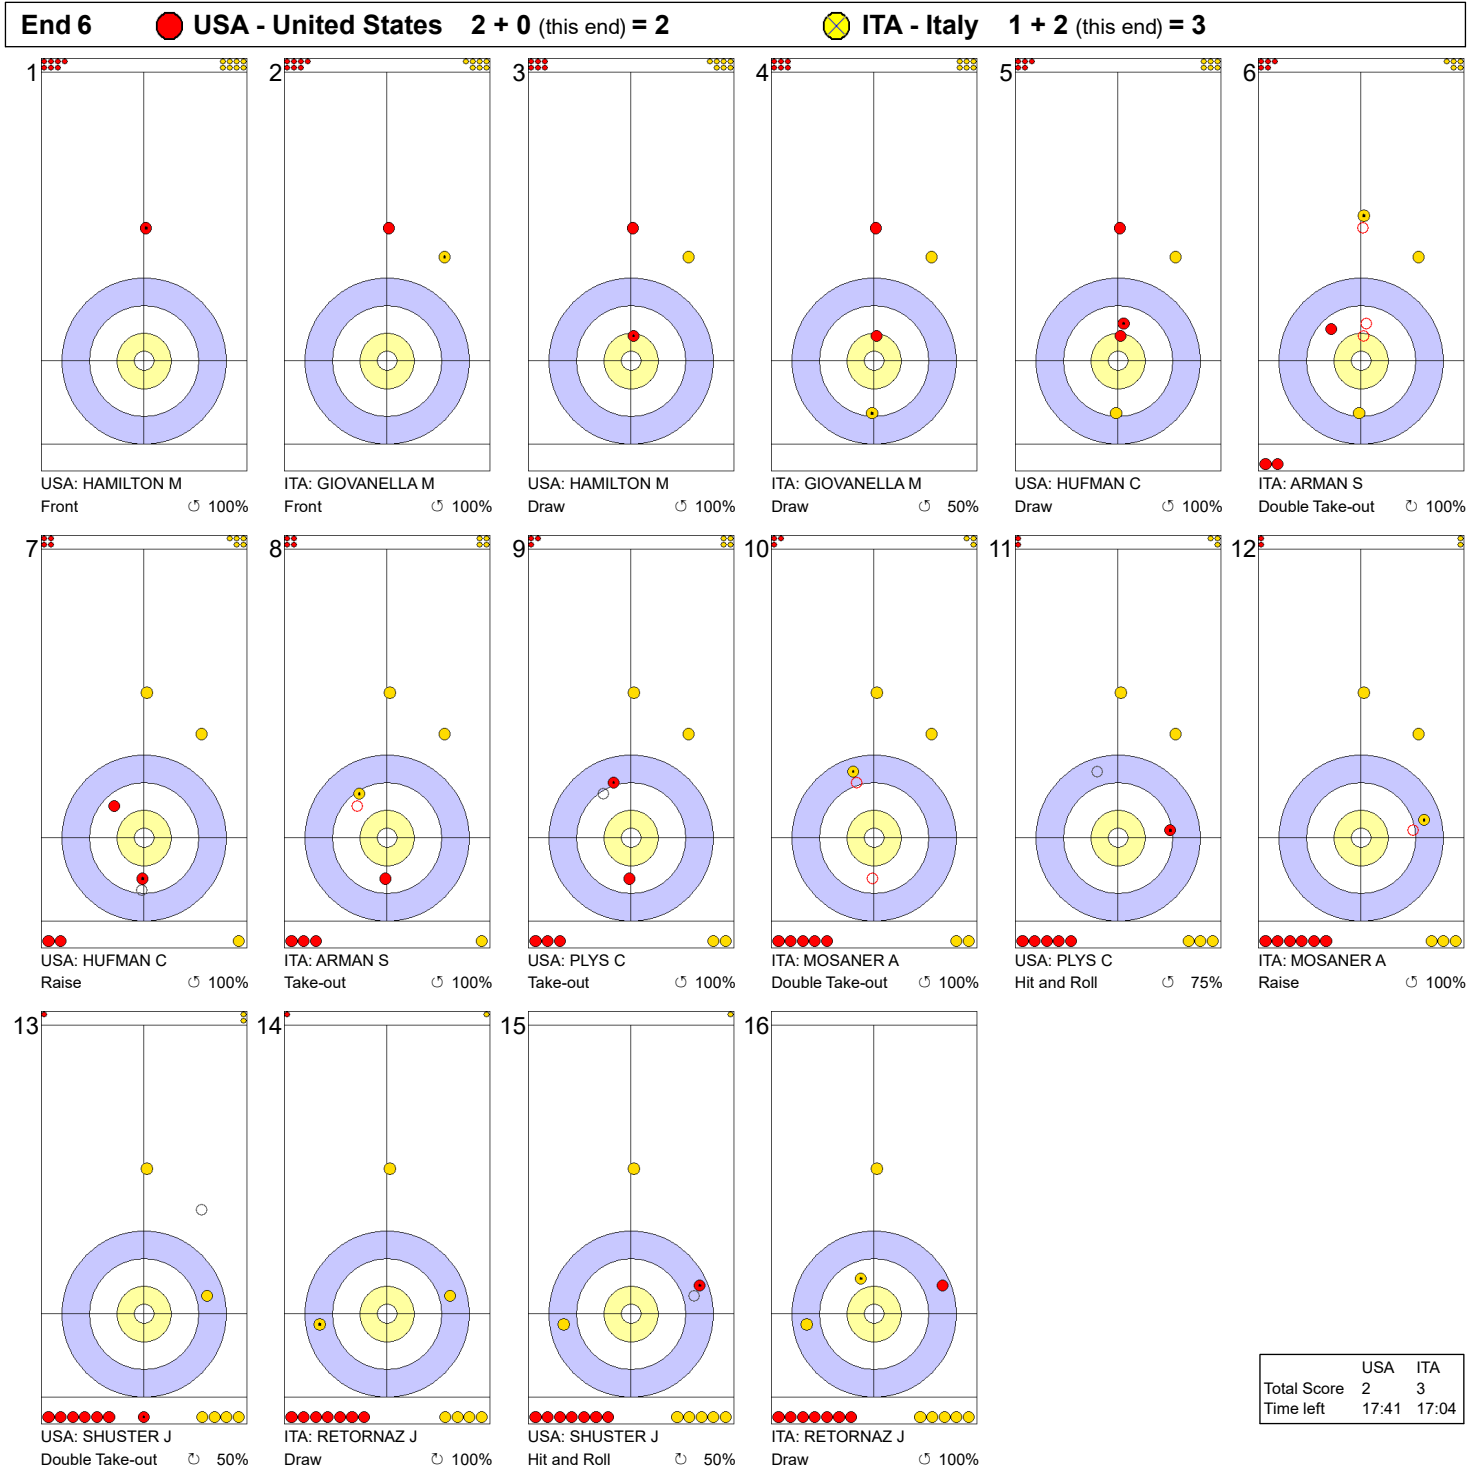

Game - Shot by Shot

Legend:
 ↻ Clockwise ↺ Counter-clockwise - Not considered

Game - Shot by Shot

Legend:
 ↻ Clockwise ↺ Counter-clockwise - Not considered

Game - Shot by Shot

Legend:
 ↻ Clockwise ↺ Counter-clockwise - Not considered

Game - Shot by Shot

Legend:
↻ Clockwise ↺ Counter-clockwise - Not considered

Game - Shot by Shot

Legend:
 ↻ Clockwise ↺ Counter-clockwise - Not considered

TUE 2 APR 2024
Start Time 14:00

Round Robin Session 10 - Sheet D

Game - Shot by Shot

Legend:
 Clockwise
  Counter-clockwise
 - Not considered

Game - Shot by Shot

Legend:
 ↻ Clockwise ↺ Counter-clockwise - Not considered

TUE 2 APR 2024
Start Time 14:00

Round Robin Session 10 - Sheet D

Game - Shot by Shot

Legend:
 ↻ Clockwise ↺ Counter-clockwise - Not considered