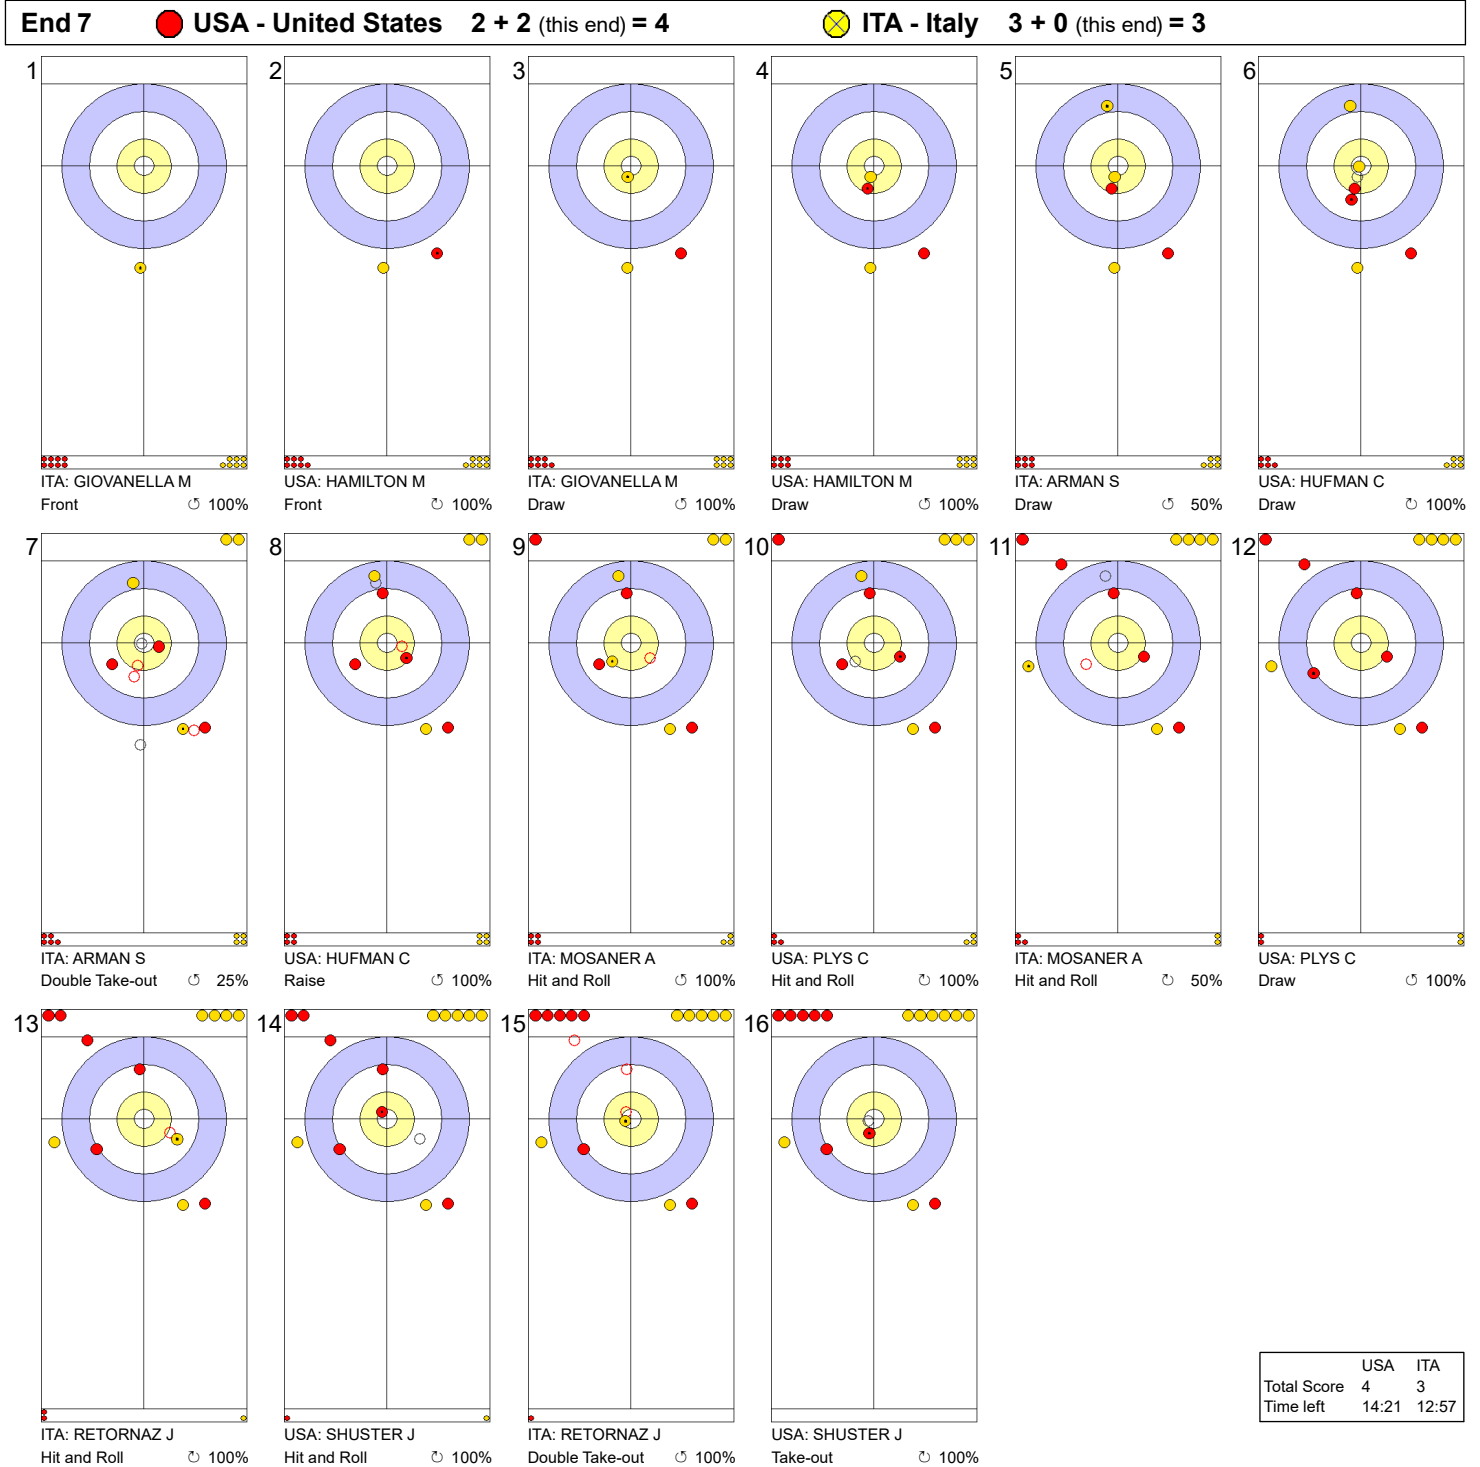

Game - Shot by Shot

Legend:
 ↻ Clockwise ↺ Counter-clockwise - Not considered

Game - Shot by Shot

Legend:
 ↻ Clockwise ↺ Counter-clockwise - Not considered

Game - Shot by Shot

Legend:
 ↻ Clockwise ↺ Counter-clockwise - Not considered

Game - Shot by Shot

Legend:
↻ Clockwise ↺ Counter-clockwise - Not considered

Game - Shot by Shot

Legend:
 ↻ Clockwise ↺ Counter-clockwise - Not considered

TUE 2 APR 2024
Start Time 14:00

Round Robin Session 10 - Sheet D

Game - Shot by Shot

Legend:
 Clockwise
  Counter-clockwise
 - Not considered

Game - Shot by Shot

Legend:
 ↻ Clockwise ↺ Counter-clockwise - Not considered

TUE 2 APR 2024
Start Time 14:00

Round Robin Session 10 - Sheet D

Game - Shot by Shot

Legend:
 ↻ Clockwise ↺ Counter-clockwise - Not considered