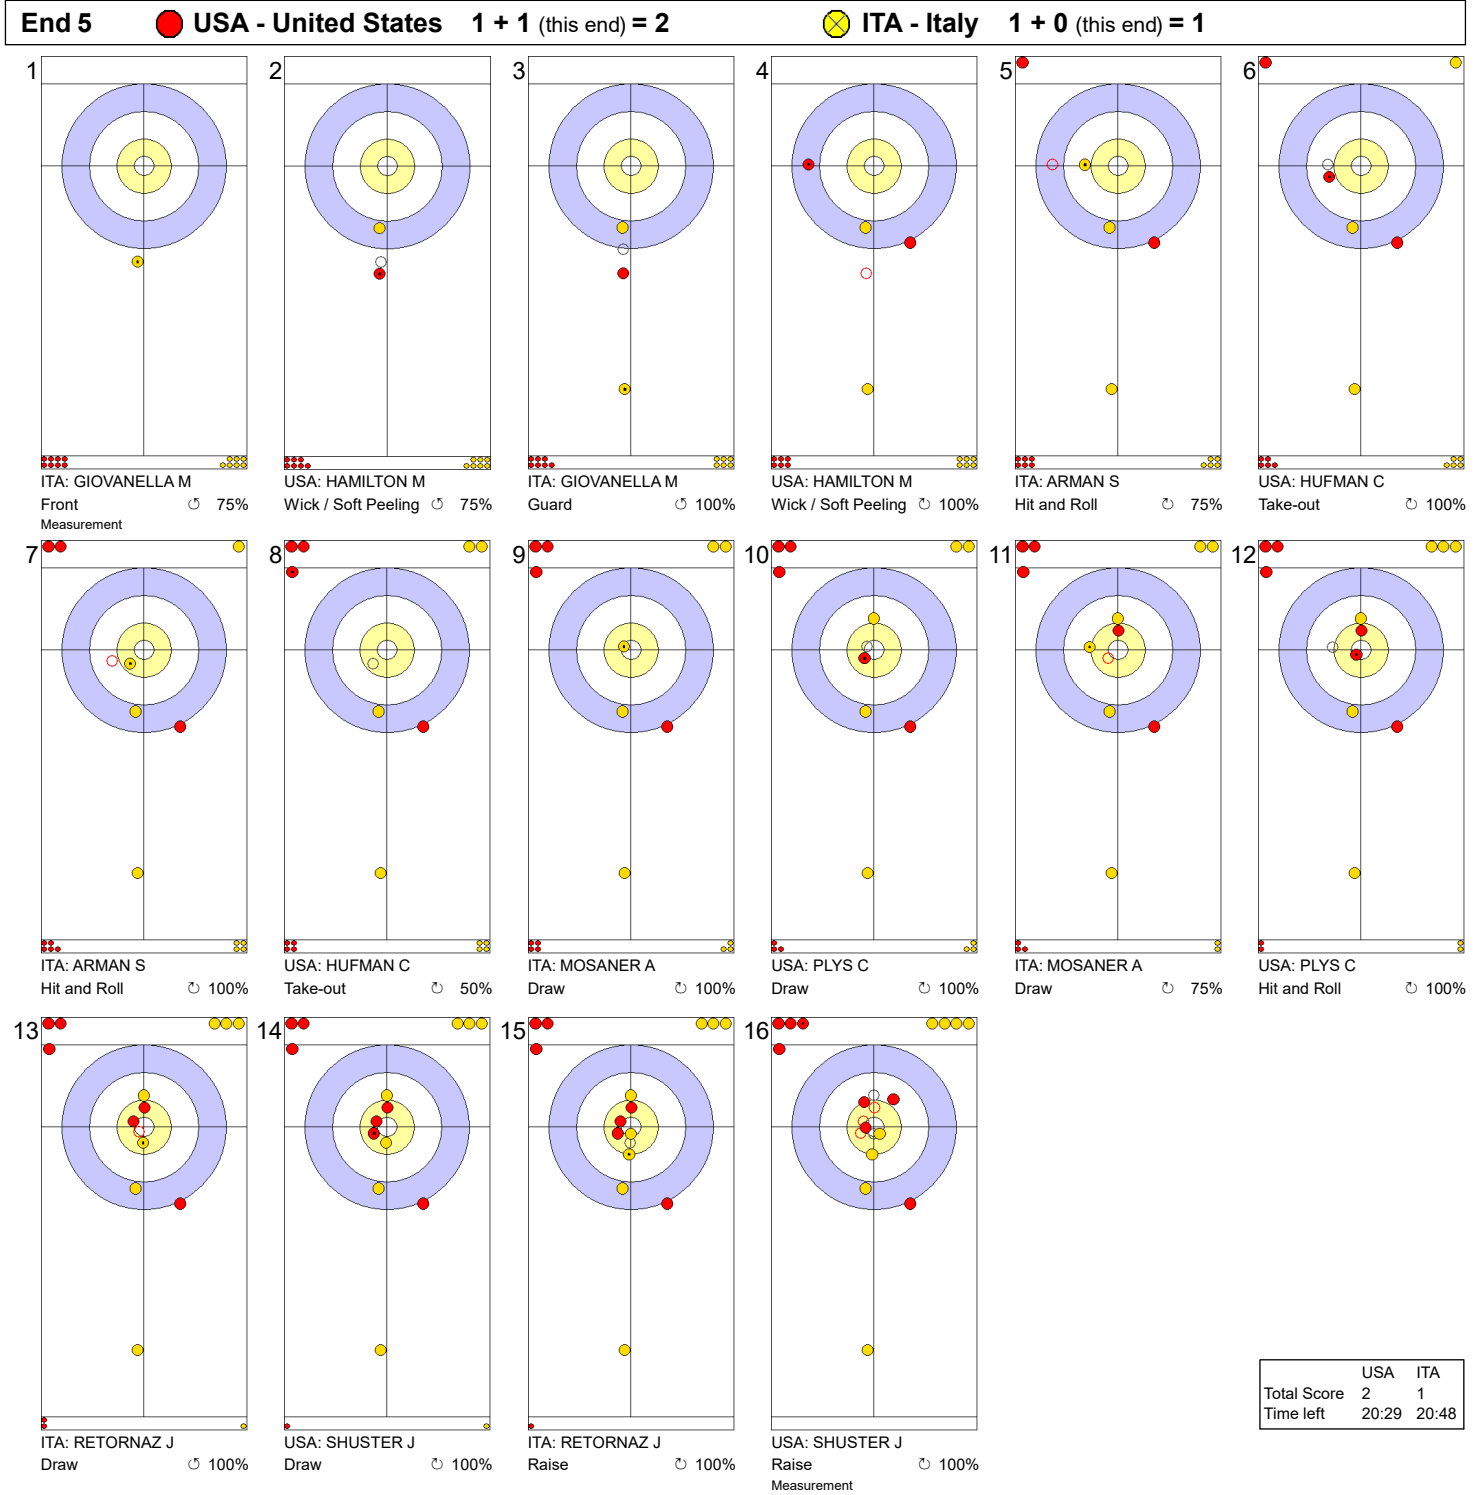

Game - Shot by Shot

Legend:
 ↻ Clockwise ↺ Counter-clockwise - Not considered

Game - Shot by Shot

Legend:
 ↻ Clockwise ↺ Counter-clockwise - Not considered

Game - Shot by Shot

Legend:
 ↻ Clockwise ↺ Counter-clockwise - Not considered

Game - Shot by Shot

Legend:
↻ Clockwise ↺ Counter-clockwise - Not considered

Game - Shot by Shot

Legend:
 ↻ Clockwise ↺ Counter-clockwise - Not considered

TUE 2 APR 2024
Start Time 14:00

Round Robin Session 10 - Sheet D

Game - Shot by Shot

Legend:
 Clockwise
  Counter-clockwise
 - Not considered

Game - Shot by Shot

Legend:
 ↻ Clockwise ↺ Counter-clockwise - Not considered

TUE 2 APR 2024
Start Time 14:00

Round Robin Session 10 - Sheet D

Game - Shot by Shot

Legend:
 ↻ Clockwise ↺ Counter-clockwise - Not considered