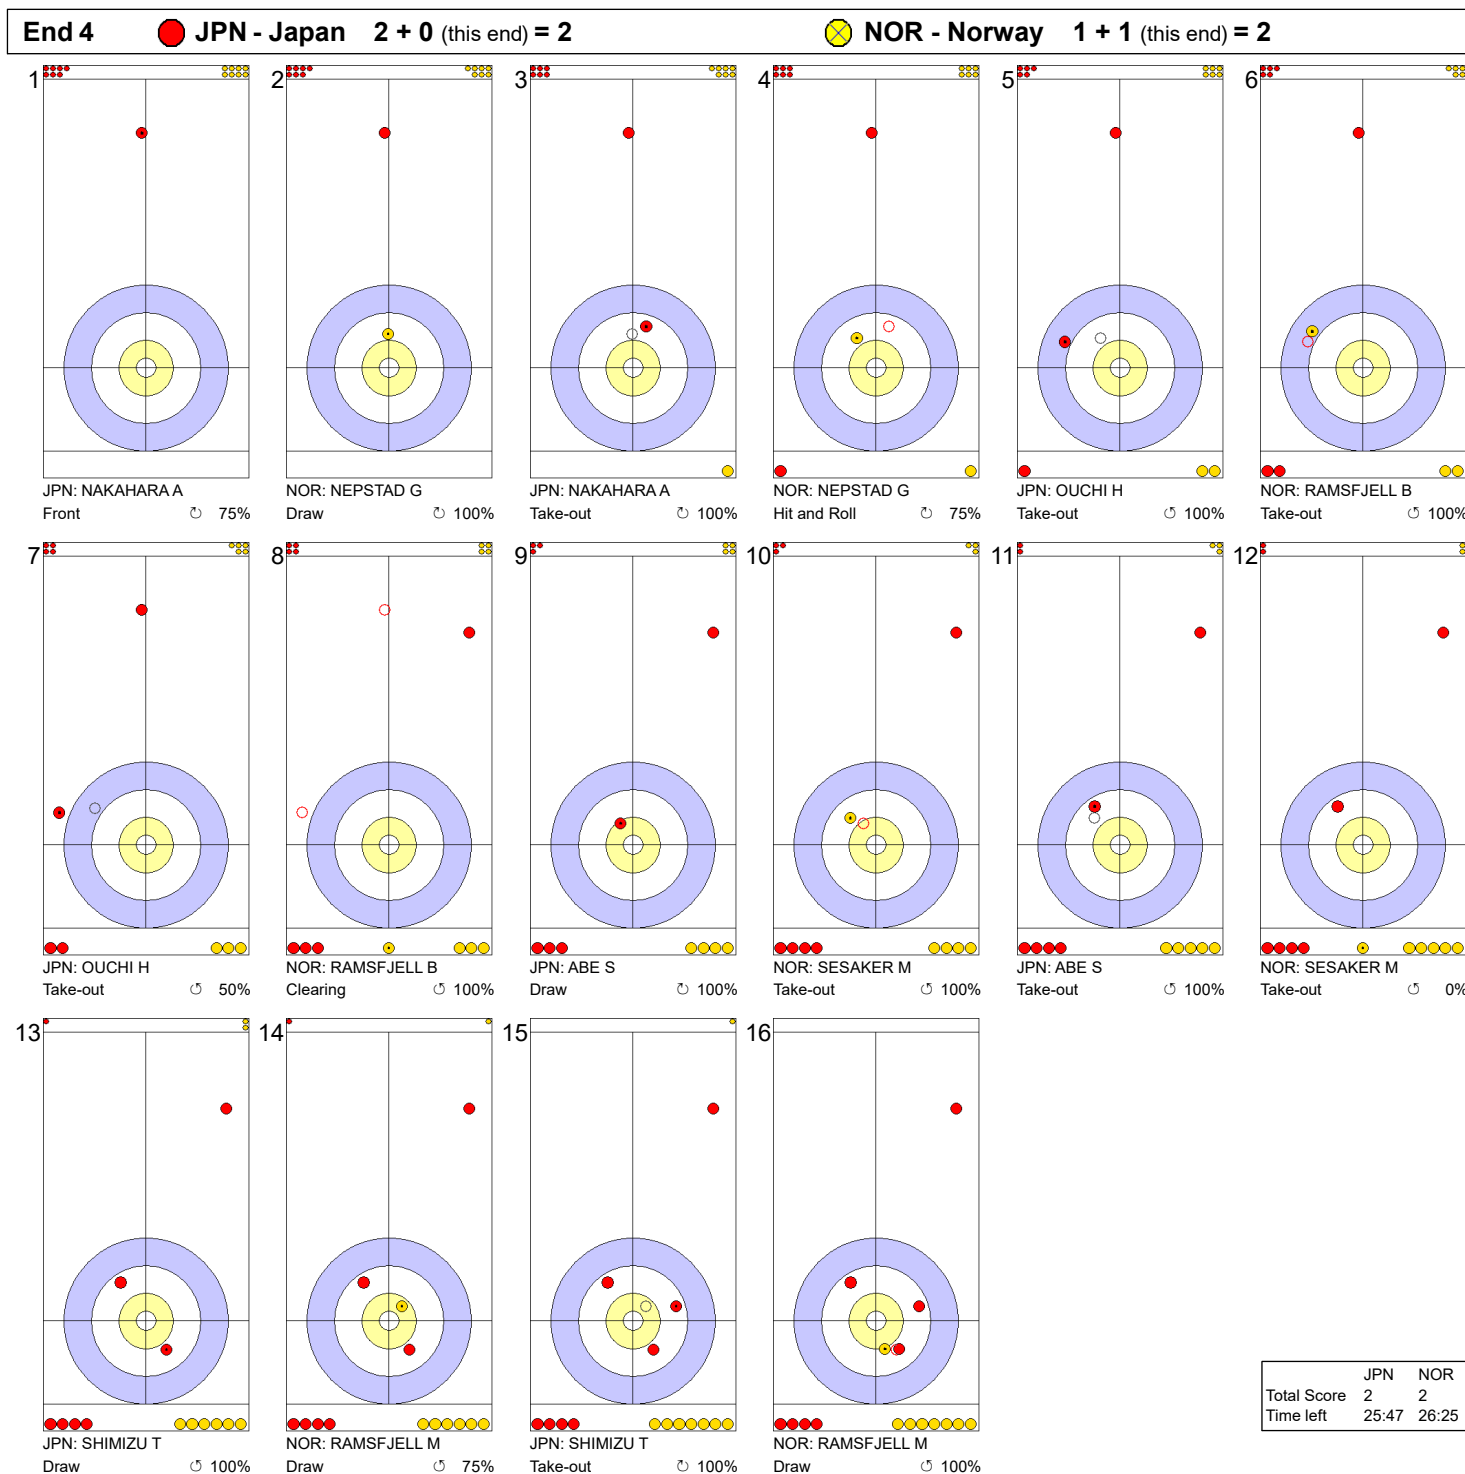

Game - Shot by Shot

End 1 ● **JPN - Japan** 0 + 0 (this end) = 0 ⊗ **NOR - Norway** 0 + 0 (this end) = 0

	JPN	NOR
Total Score	0	0
Time left	36:01	35:38

Legend:
↻ Clockwise ↺ Counter-clockwise - Not considered

Game - Shot by Shot

Legend:
 ↻ Clockwise ↺ Counter-clockwise - Not considered

TUE 2 APR 2024
Start Time 19:00

Round Robin Session 11 - Sheet B

Game - Shot by Shot

Legend:
 ↻ Clockwise ↺ Counter-clockwise - Not considered

TUE 2 APR 2024
Start Time 19:00

Round Robin Session 11 - Sheet B

Game - Shot by Shot

Legend:
 ↻ Clockwise ↺ Counter-clockwise - Not considered

TUE 2 APR 2024
Start Time 19:00

Round Robin Session 11 - Sheet B

Game - Shot by Shot

Legend:

↻ Clockwise ↺ Counter-clockwise - Not considered

Game - Shot by Shot

Legend:
 ↻ Clockwise ↺ Counter-clockwise - Not considered

TUE 2 APR 2024
Start Time 19:00

Round Robin Session 11 - Sheet B