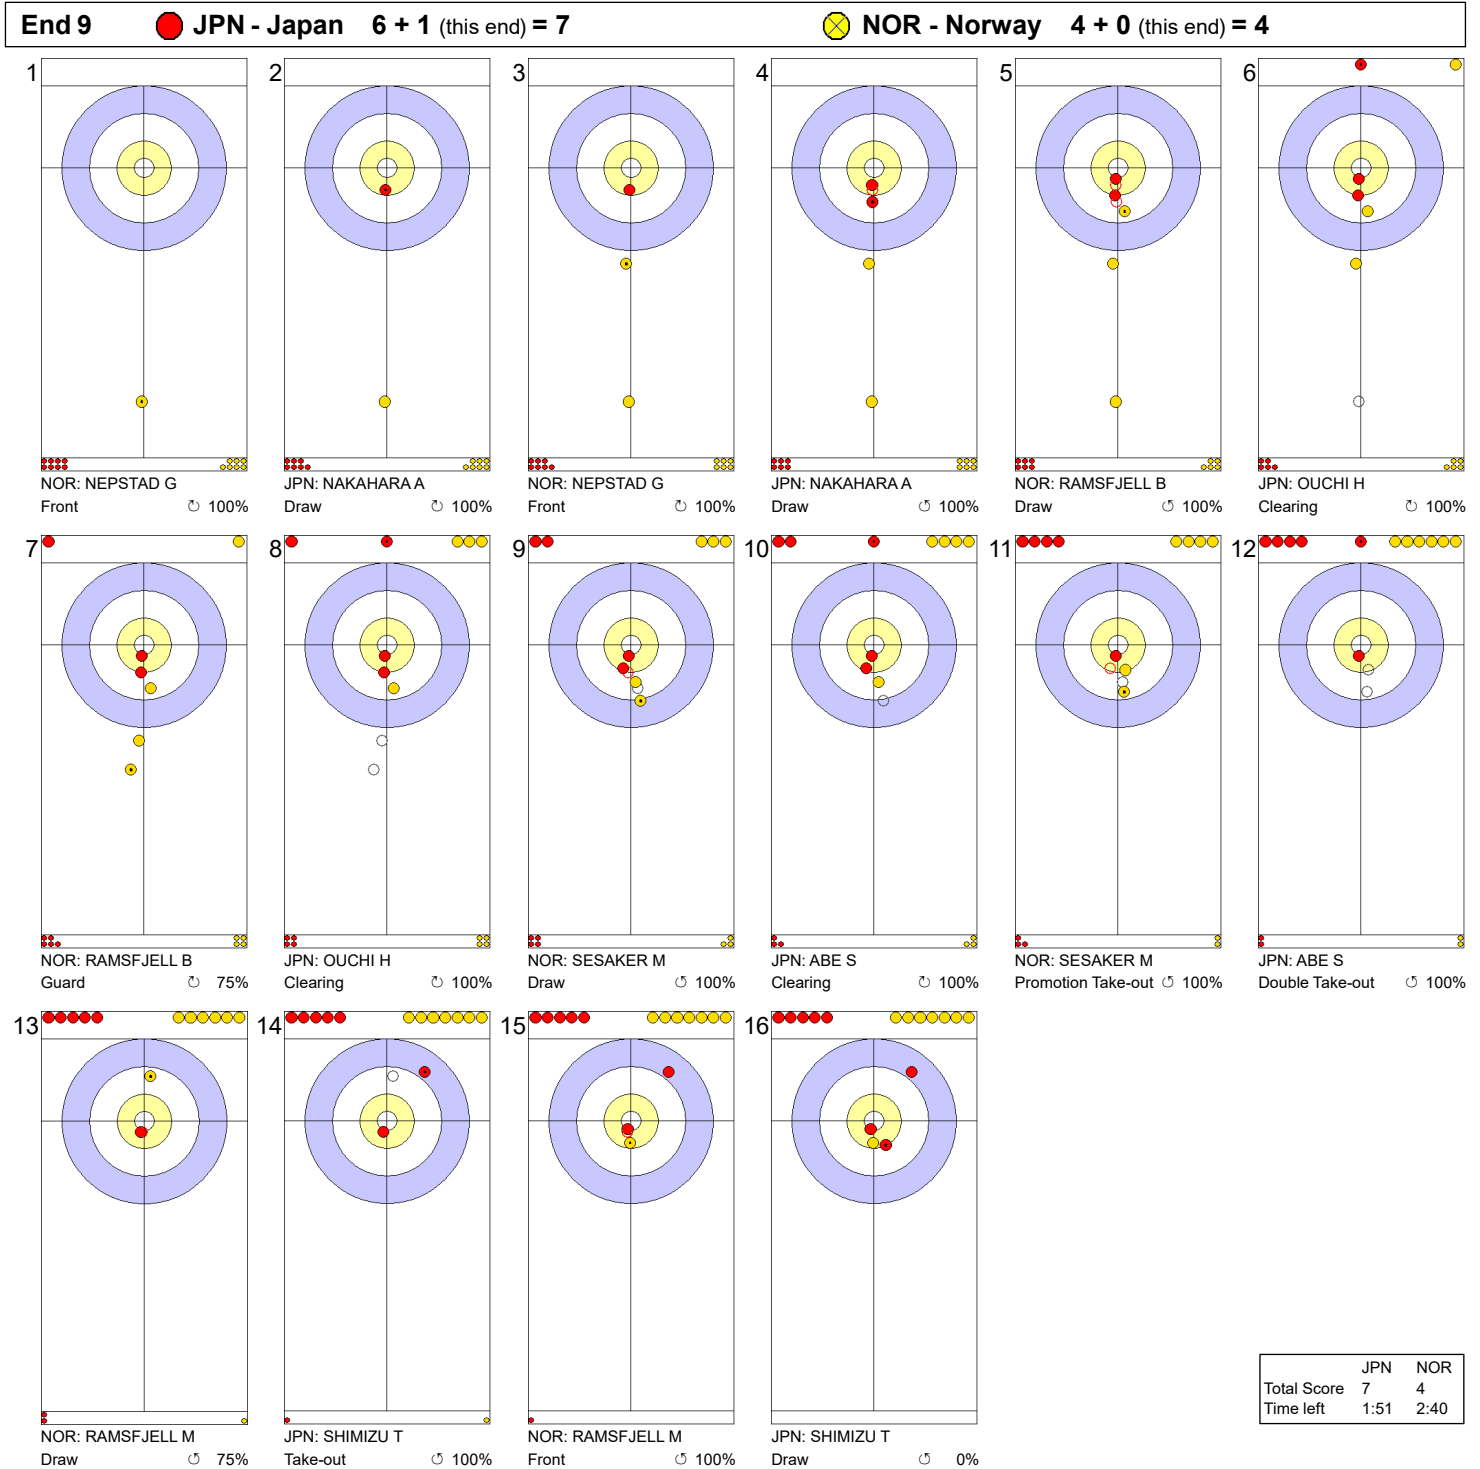

Game - Shot by Shot

Legend:

↻ Clockwise ↺ Counter-clockwise - Not considered

Game - Shot by Shot

Legend:
 ↻ Clockwise ↺ Counter-clockwise - Not considered

TUE 2 APR 2024
Start Time 19:00

Round Robin Session 11 - Sheet B

Game - Shot by Shot

Legend:
 ↻ Clockwise ↺ Counter-clockwise - Not considered

TUE 2 APR 2024
Start Time 19:00

Round Robin Session 11 - Sheet B

Game - Shot by Shot

Legend:
 ↻ Clockwise ↺ Counter-clockwise - Not considered

TUE 2 APR 2024
Start Time 19:00

Round Robin Session 11 - Sheet B

Game - Shot by Shot

Legend:
 ↻ Clockwise ↺ Counter-clockwise - Not considered

TUE 2 APR 2024
Start Time 19:00

Round Robin Session 11 - Sheet B

Game - Shot by Shot

Legend:
 ↻ Clockwise ↺ Counter-clockwise - Not considered
 X Unfinished end due to concession