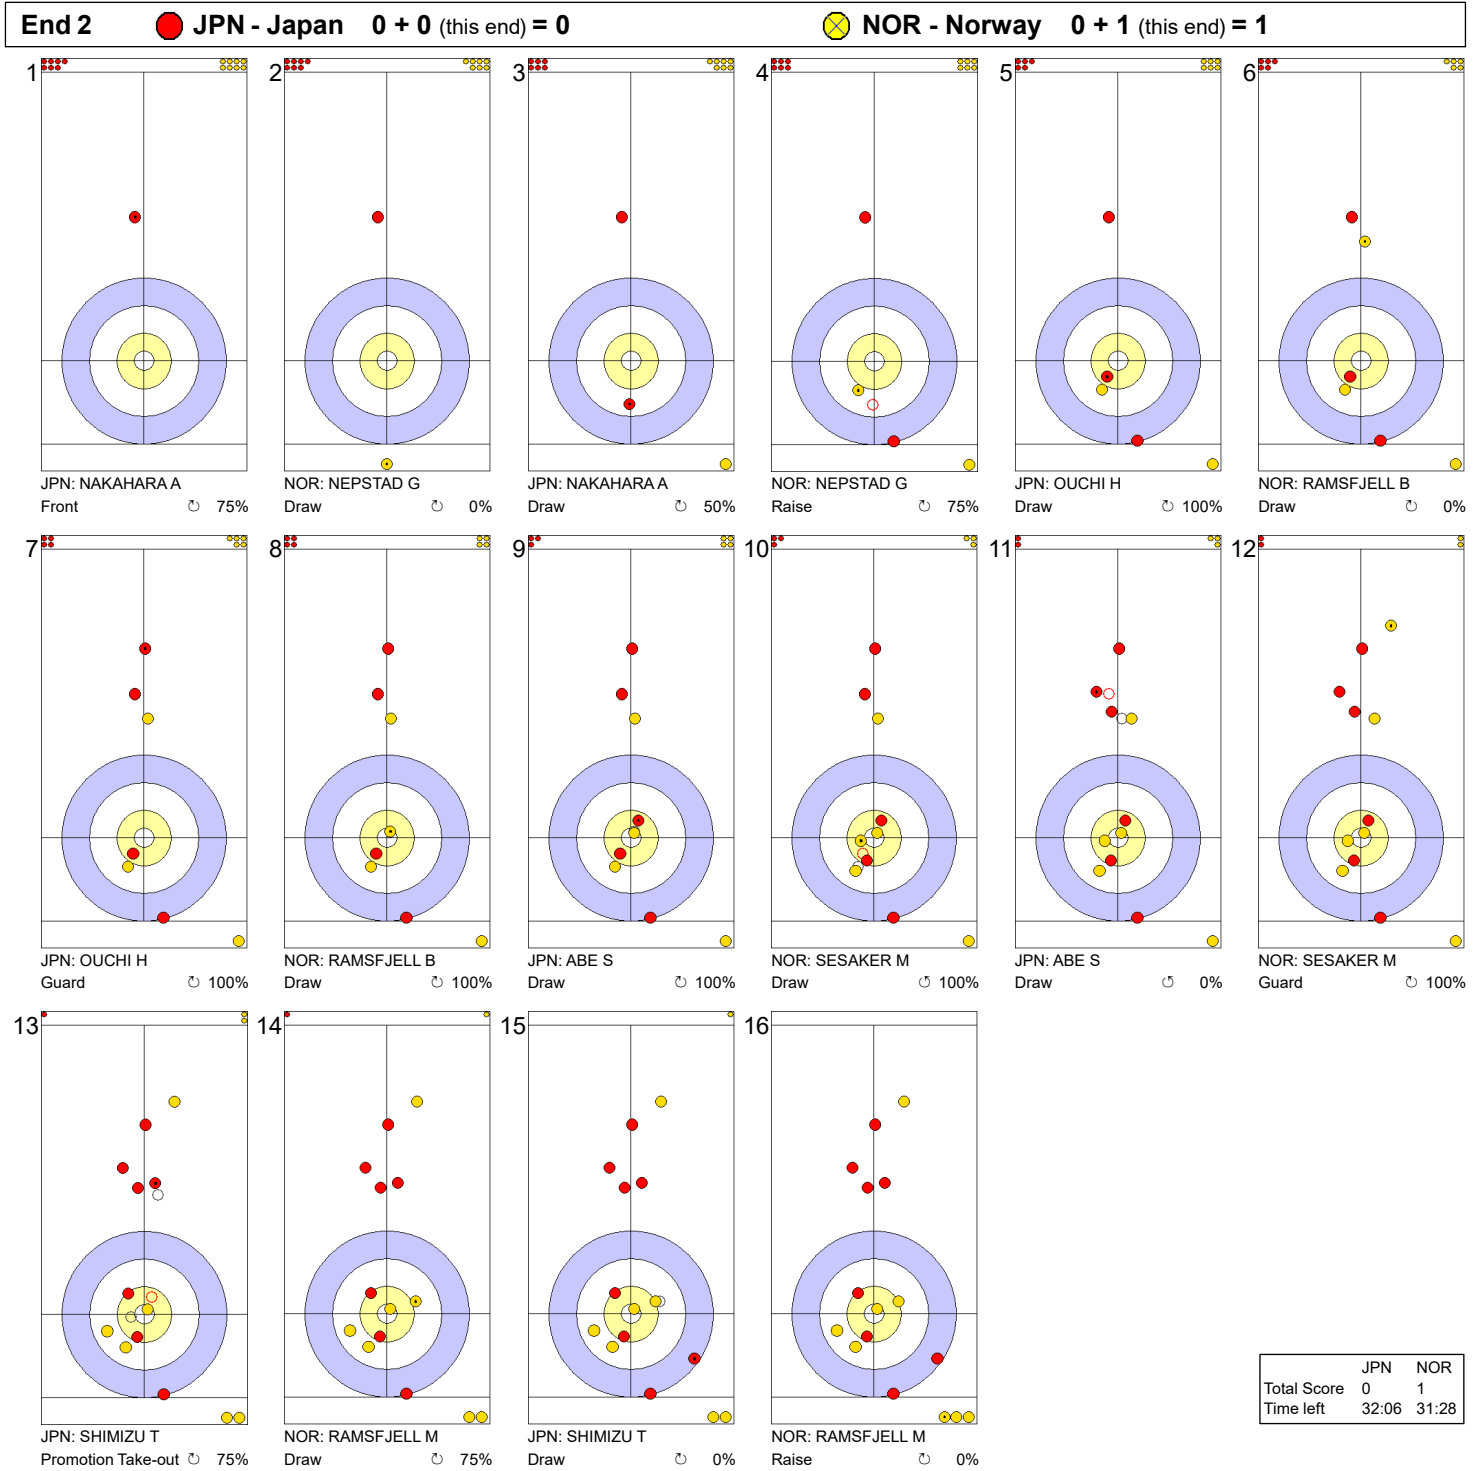

Game - Shot by Shot

End 1 ● **JPN - Japan** 0 + 0 (this end) = 0 ⊗ **NOR - Norway** 0 + 0 (this end) = 0

	JPN	NOR
Total Score	0	0
Time left	36:01	35:38

Legend:
↻ Clockwise ↺ Counter-clockwise - Not considered

Game - Shot by Shot

Legend:
 ↻ Clockwise ↺ Counter-clockwise - Not considered

TUE 2 APR 2024
Start Time 19:00

Round Robin Session 11 - Sheet B

Game - Shot by Shot

Legend:
 ↻ Clockwise ↺ Counter-clockwise - Not considered

TUE 2 APR 2024
Start Time 19:00

Round Robin Session 11 - Sheet B

Game - Shot by Shot

Legend:
 ↻ Clockwise ↺ Counter-clockwise - Not considered

TUE 2 APR 2024
Start Time 19:00

Round Robin Session 11 - Sheet B

Game - Shot by Shot

Legend:

↻ Clockwise ↺ Counter-clockwise - Not considered

Game - Shot by Shot

Legend:
 ↻ Clockwise ↺ Counter-clockwise - Not considered

TUE 2 APR 2024
Start Time 19:00

Round Robin Session 11 - Sheet B