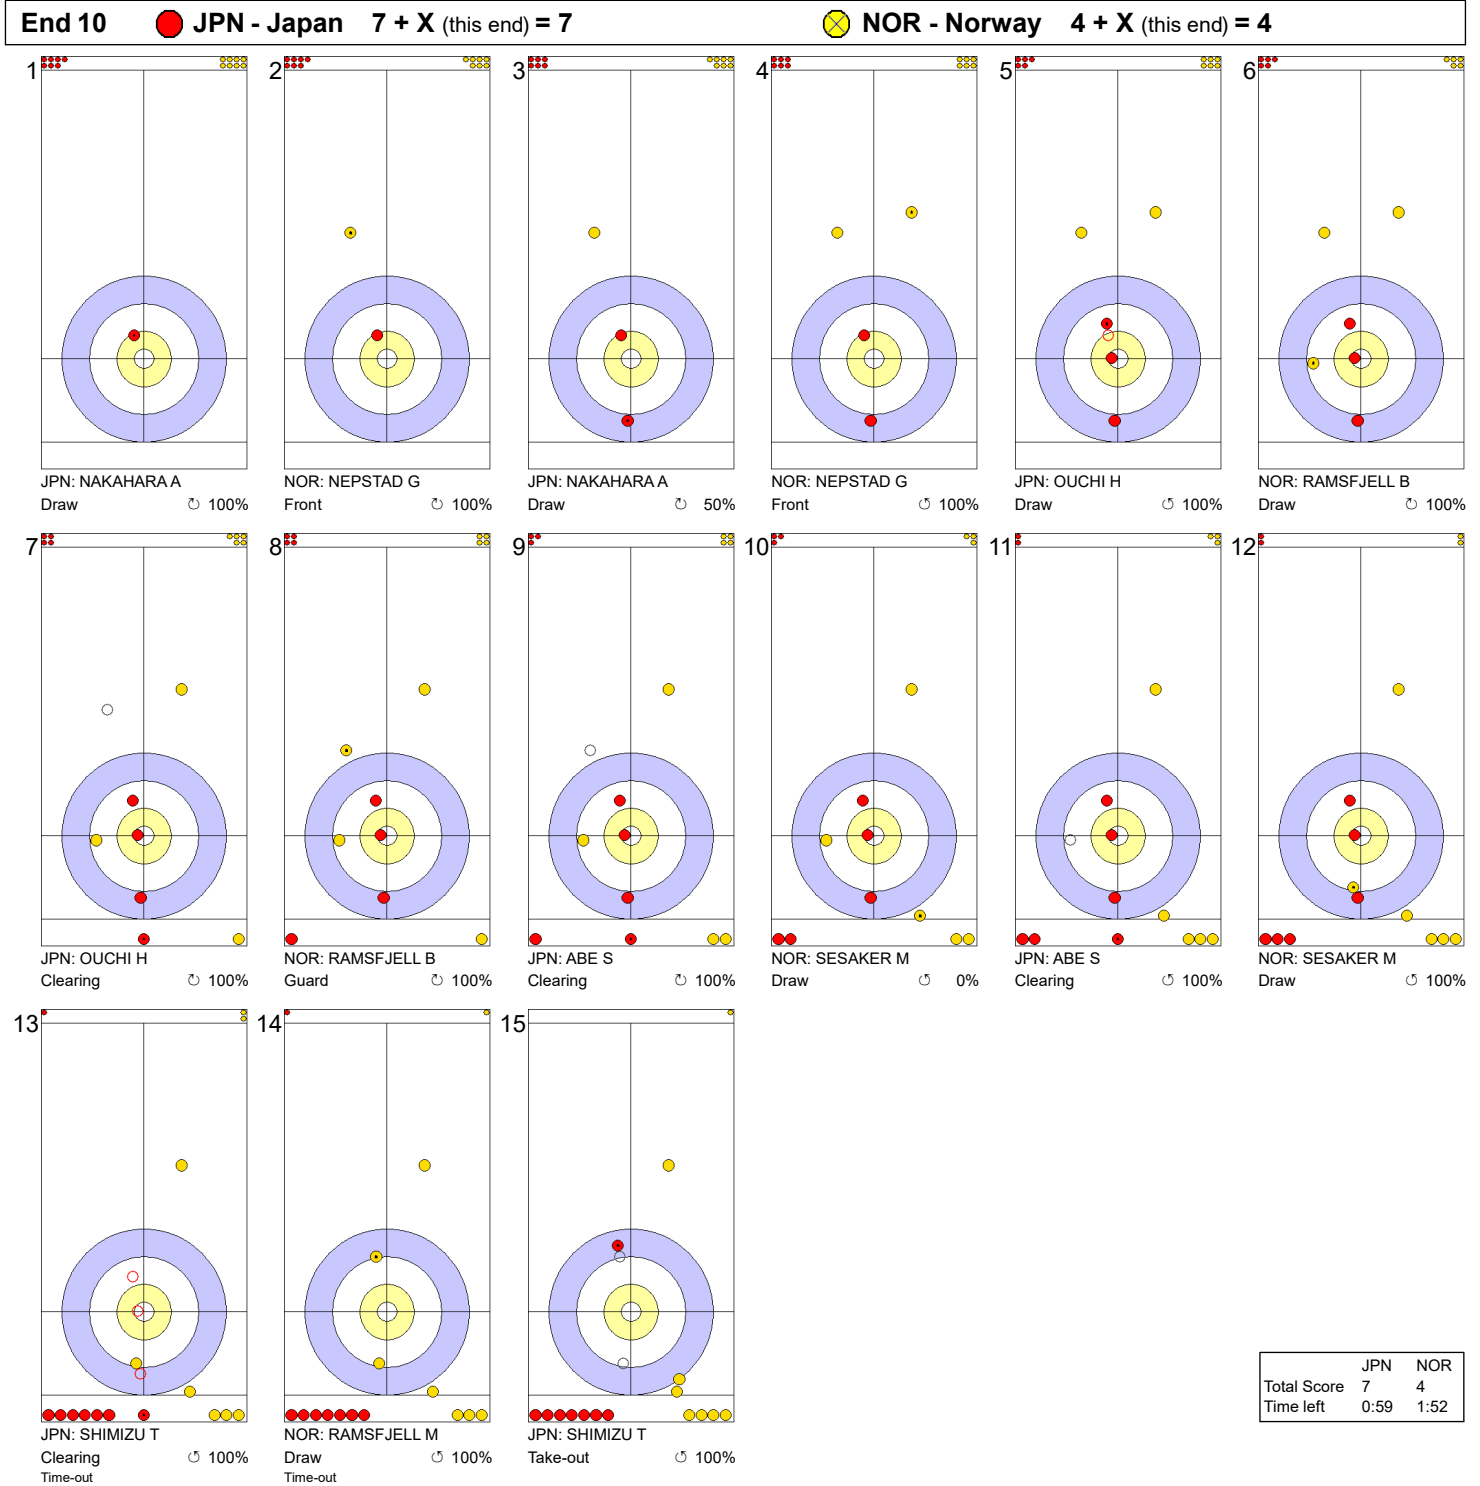

TUE 2 APR 2024
Start Time 19:00

Round Robin Session 11 - Sheet B

Game - Shot by Shot

Legend:
 ↻ Clockwise ↺ Counter-clockwise - Not considered

TUE 2 APR 2024
Start Time 19:00

Round Robin Session 11 - Sheet B

Game - Shot by Shot

Legend:
 ↻ Clockwise ↺ Counter-clockwise - Not considered

TUE 2 APR 2024
Start Time 19:00

Round Robin Session 11 - Sheet B

Game - Shot by Shot

Legend:
 ↻ Clockwise ↺ Counter-clockwise - Not considered

Game - Shot by Shot

Legend:
 ↻ Clockwise ↺ Counter-clockwise - Not considered
 X Unfinished end due to concession