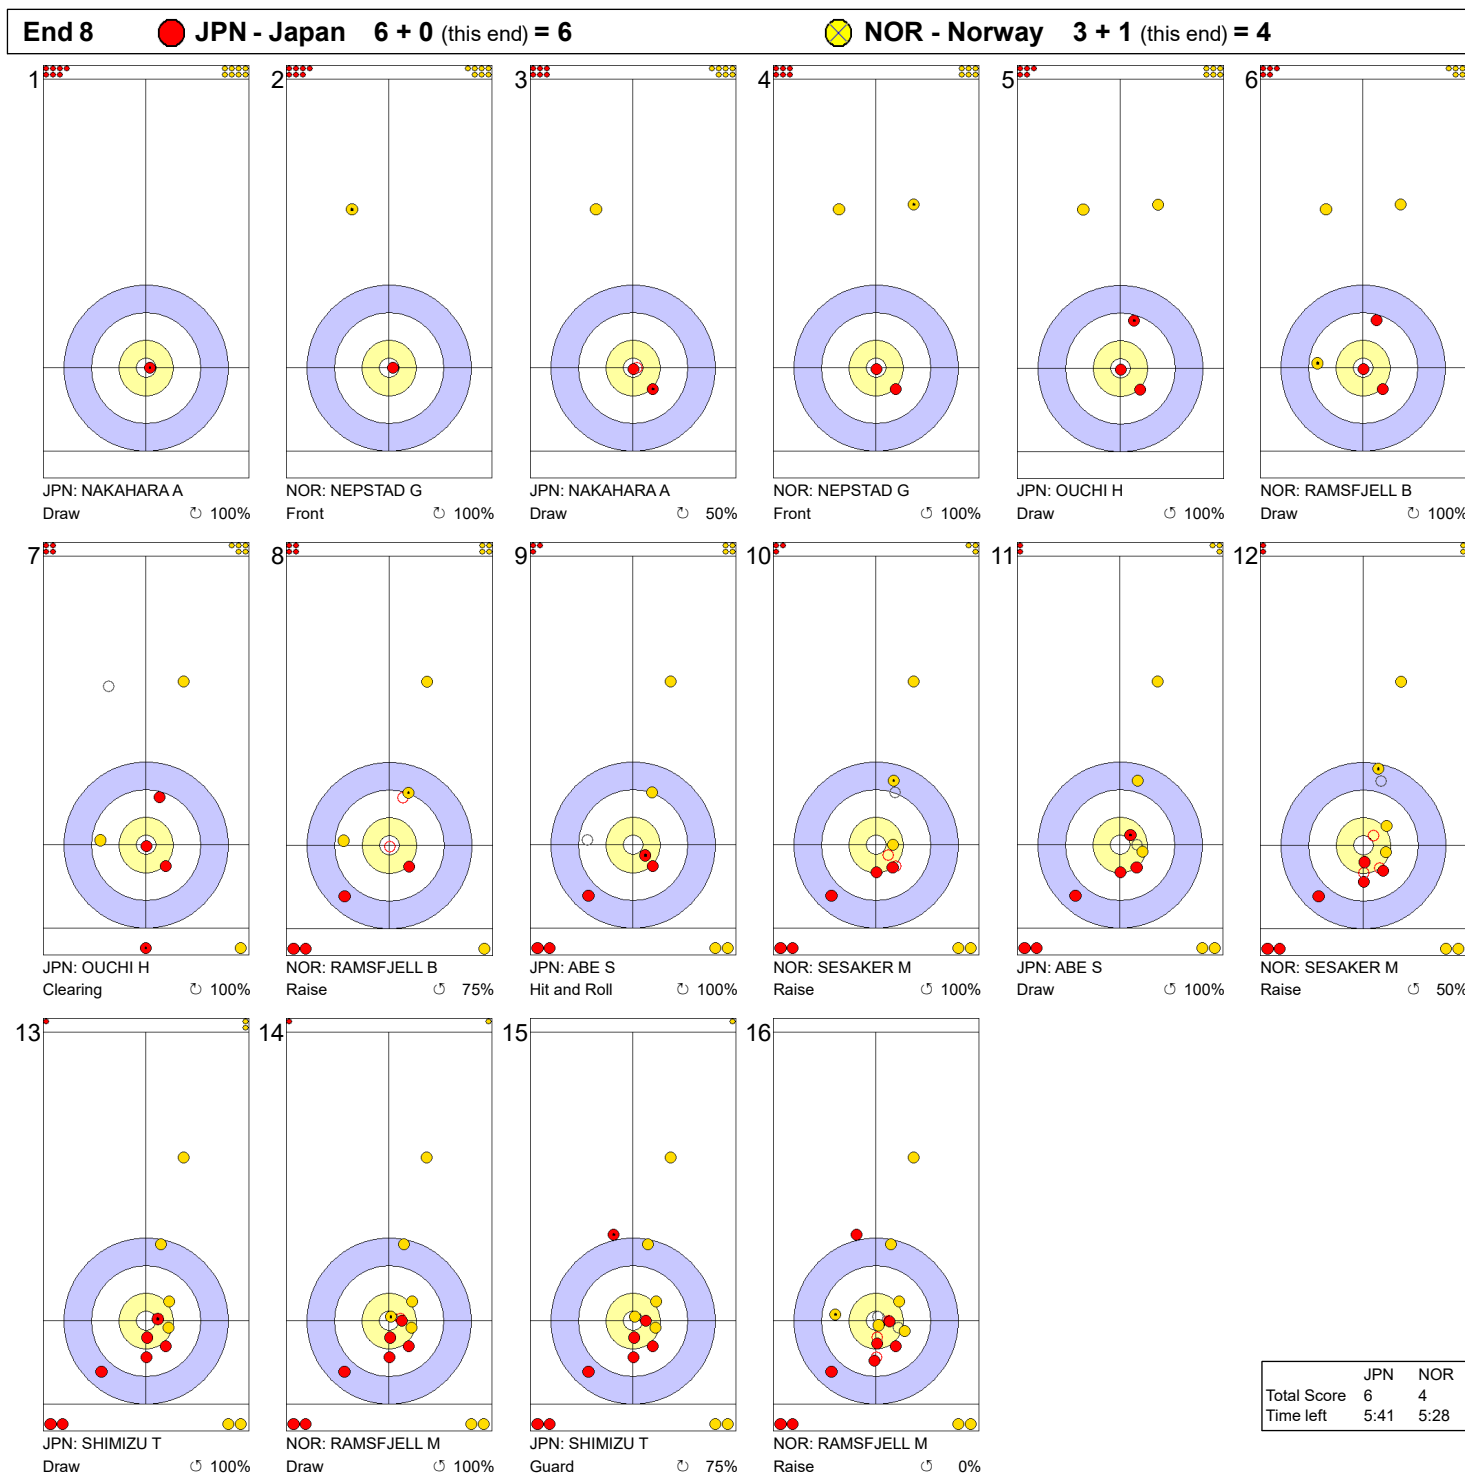

Game - Shot by Shot

Legend:

↻ Clockwise ↺ Counter-clockwise - Not considered

Game - Shot by Shot

Legend:
 ↻ Clockwise ↺ Counter-clockwise - Not considered

TUE 2 APR 2024
Start Time 19:00

Round Robin Session 11 - Sheet B

Game - Shot by Shot

Legend:
 ↻ Clockwise ↺ Counter-clockwise - Not considered

TUE 2 APR 2024
Start Time 19:00

Round Robin Session 11 - Sheet B

Game - Shot by Shot

Legend:
 ↻ Clockwise ↺ Counter-clockwise - Not considered

TUE 2 APR 2024
Start Time 19:00

Round Robin Session 11 - Sheet B

Game - Shot by Shot

Legend:
 ↻ Clockwise ↺ Counter-clockwise - Not considered

TUE 2 APR 2024
Start Time 19:00

Round Robin Session 11 - Sheet B

Game - Shot by Shot

Legend:
 ↻ Clockwise ↺ Counter-clockwise - Not considered
 X Unfinished end due to concession