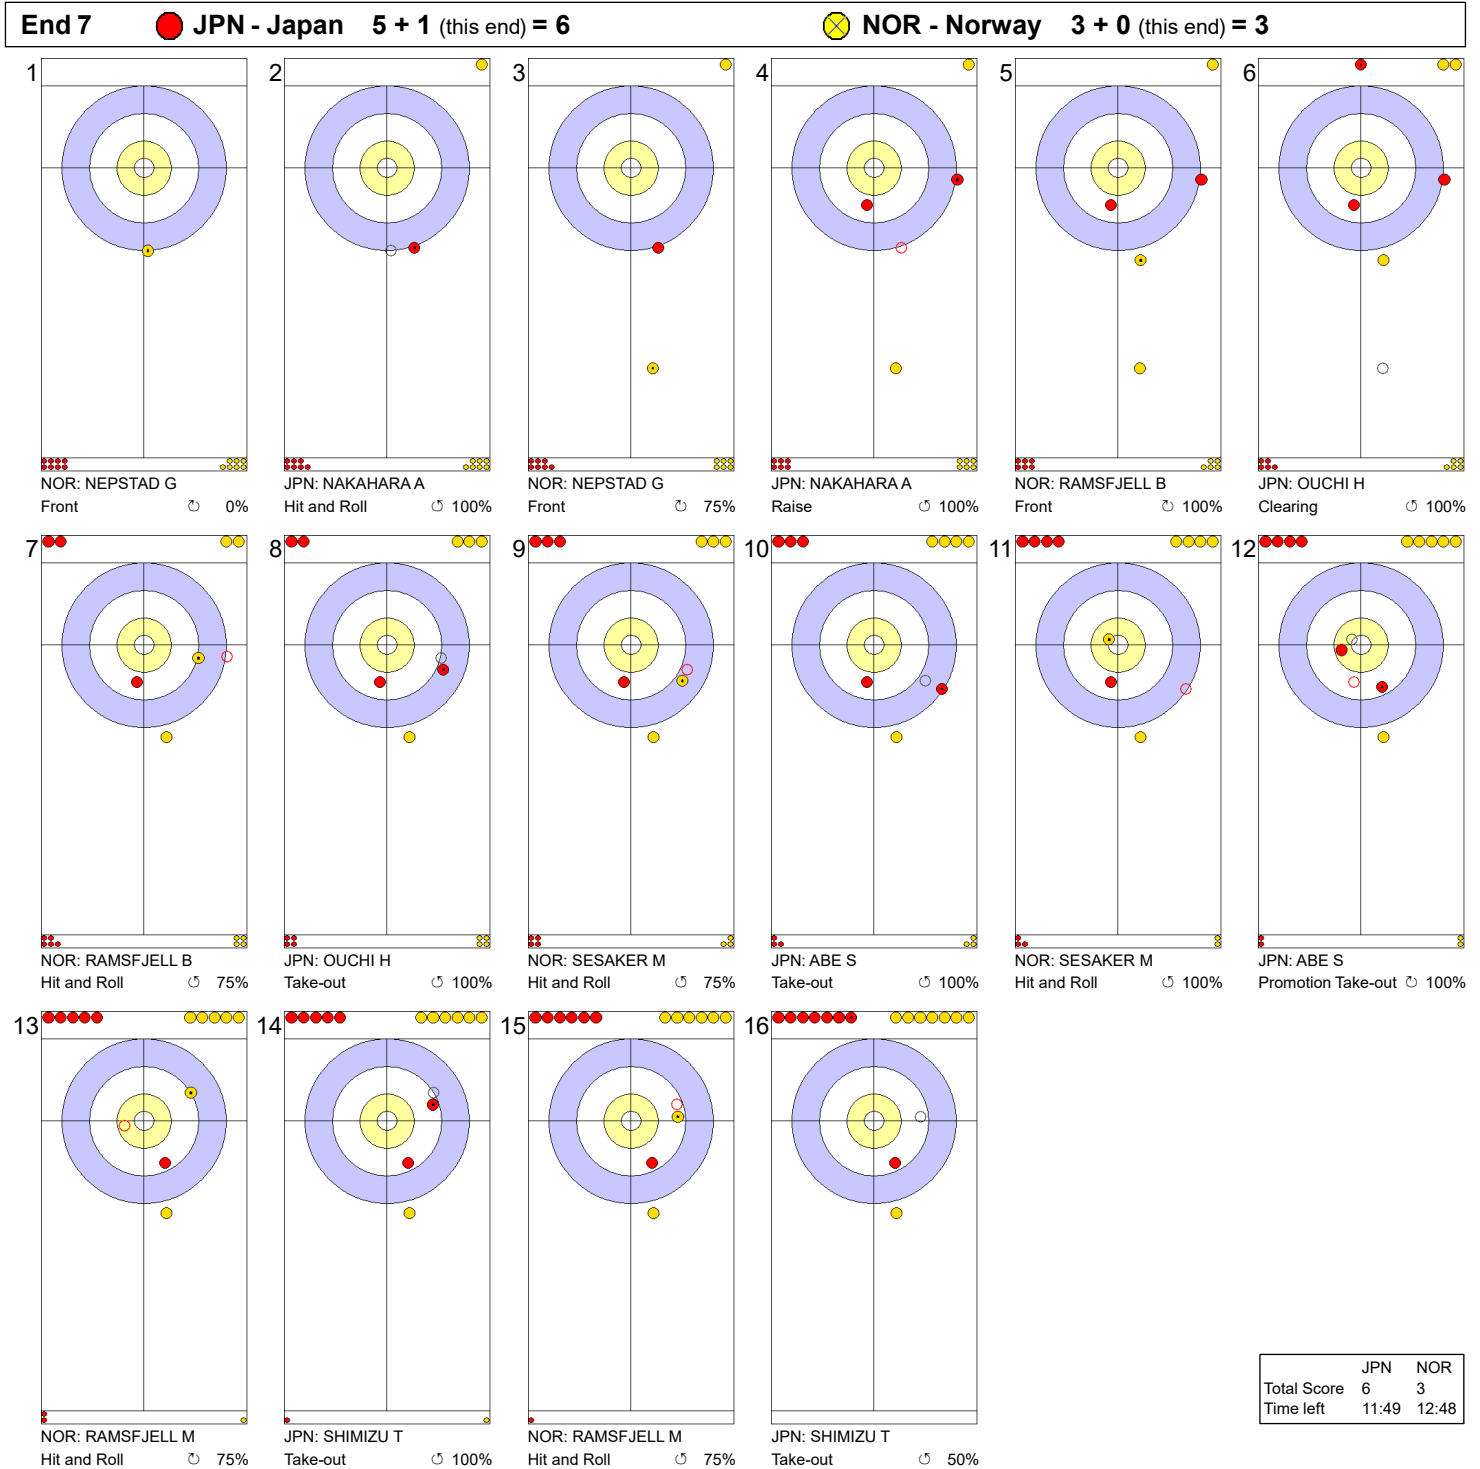

TUE 2 APR 2024
Start Time 19:00

Round Robin Session 11 - Sheet B

Game - Shot by Shot

Legend:
 ↻ Clockwise ↺ Counter-clockwise - Not considered

TUE 2 APR 2024
Start Time 19:00

Round Robin Session 11 - Sheet B

Game - Shot by Shot

Legend:

↻ Clockwise ↺ Counter-clockwise - Not considered

Game - Shot by Shot

Legend:
 ↻ Clockwise ↺ Counter-clockwise - Not considered

TUE 2 APR 2024
Start Time 19:00

Round Robin Session 11 - Sheet B

Game - Shot by Shot

Legend:
 ↻ Clockwise ↺ Counter-clockwise - Not considered

TUE 2 APR 2024
Start Time 19:00

Round Robin Session 11 - Sheet B

Game - Shot by Shot

Legend:
 ↻ Clockwise ↺ Counter-clockwise - Not considered