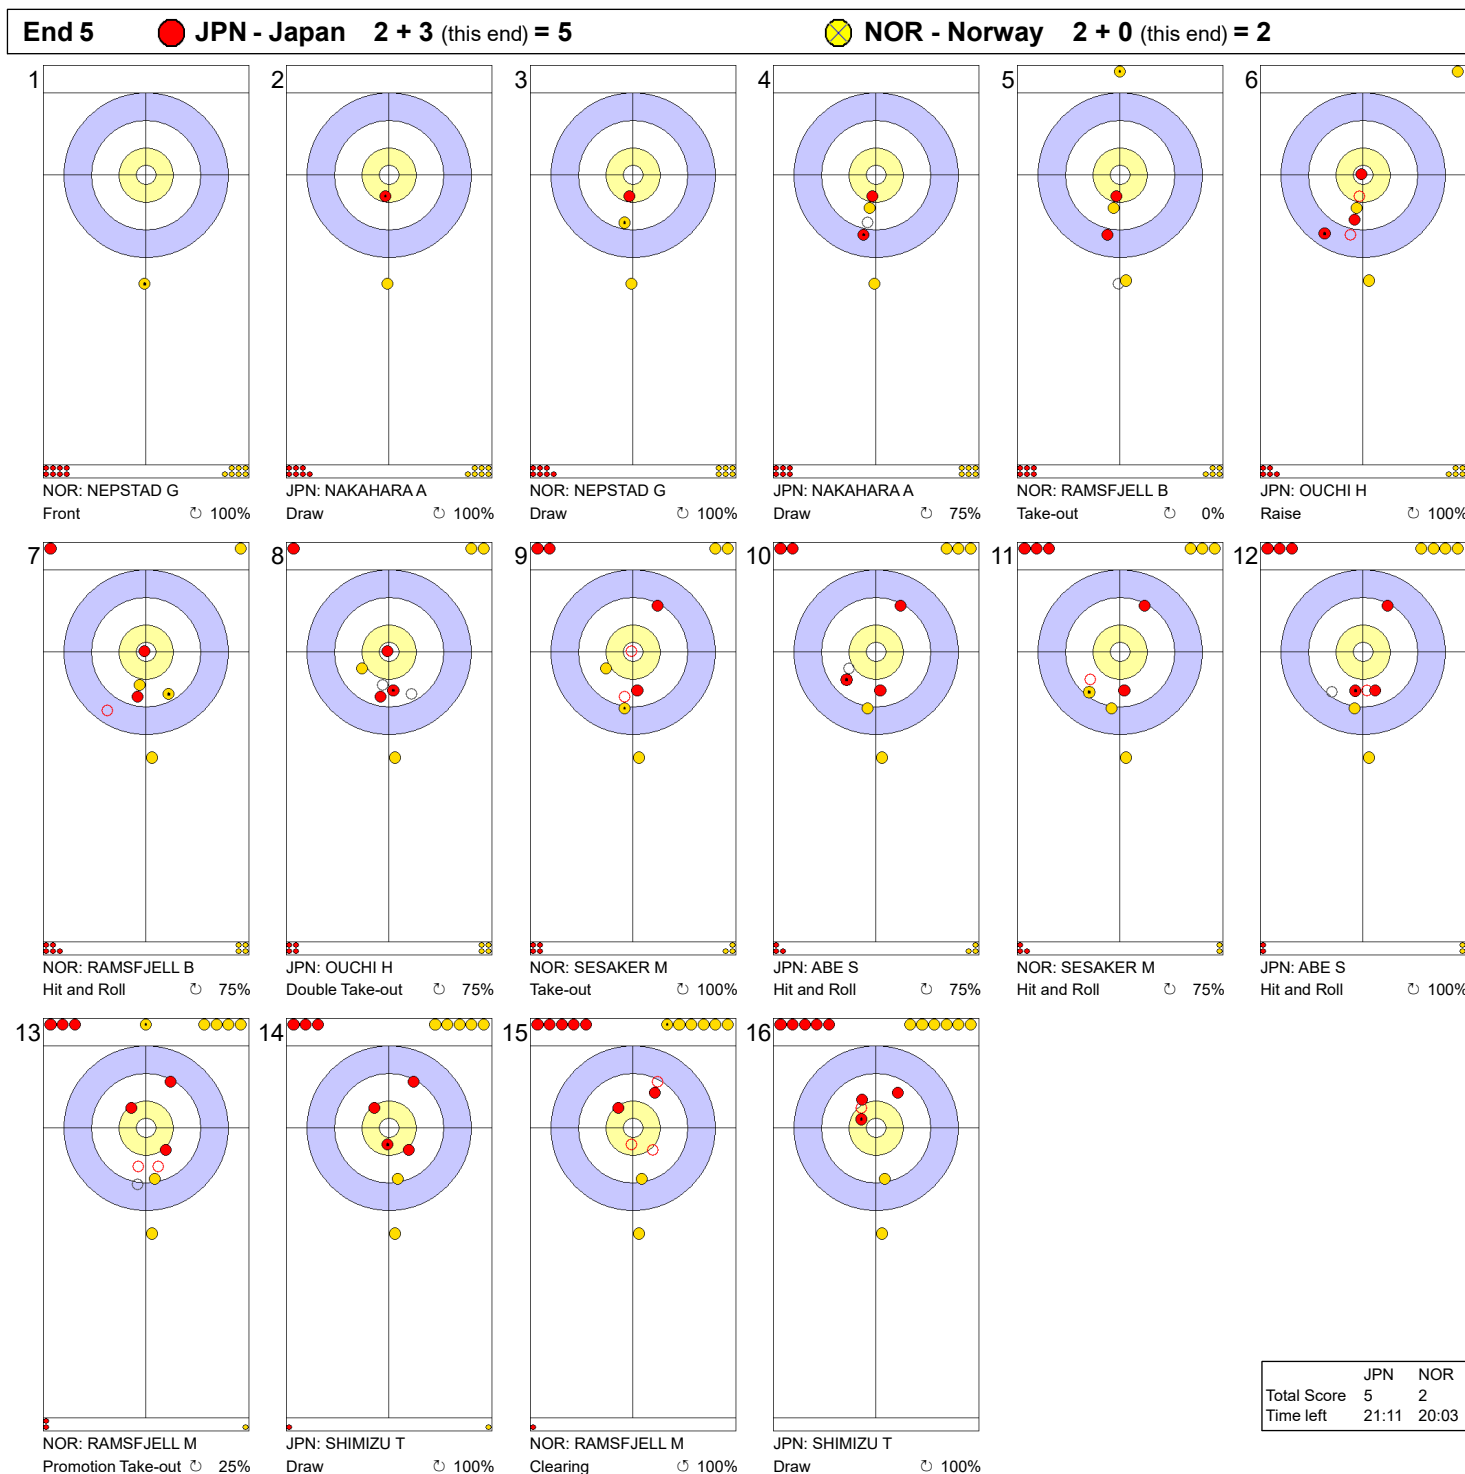

TUE 2 APR 2024
Start Time 19:00

Round Robin Session 11 - Sheet B

Game - Shot by Shot

Legend:
 ↻ Clockwise ↺ Counter-clockwise - Not considered

TUE 2 APR 2024
Start Time 19:00

Round Robin Session 11 - Sheet B

Game - Shot by Shot

Legend:

↻ Clockwise ↺ Counter-clockwise - Not considered

Game - Shot by Shot

Legend:
 ↻ Clockwise ↺ Counter-clockwise - Not considered

TUE 2 APR 2024
Start Time 19:00

Round Robin Session 11 - Sheet B

Game - Shot by Shot

Legend:
 ↻ Clockwise ↺ Counter-clockwise - Not considered

TUE 2 APR 2024
Start Time 19:00

Round Robin Session 11 - Sheet B

Game - Shot by Shot

Legend:
 ↻ Clockwise ↺ Counter-clockwise - Not considered