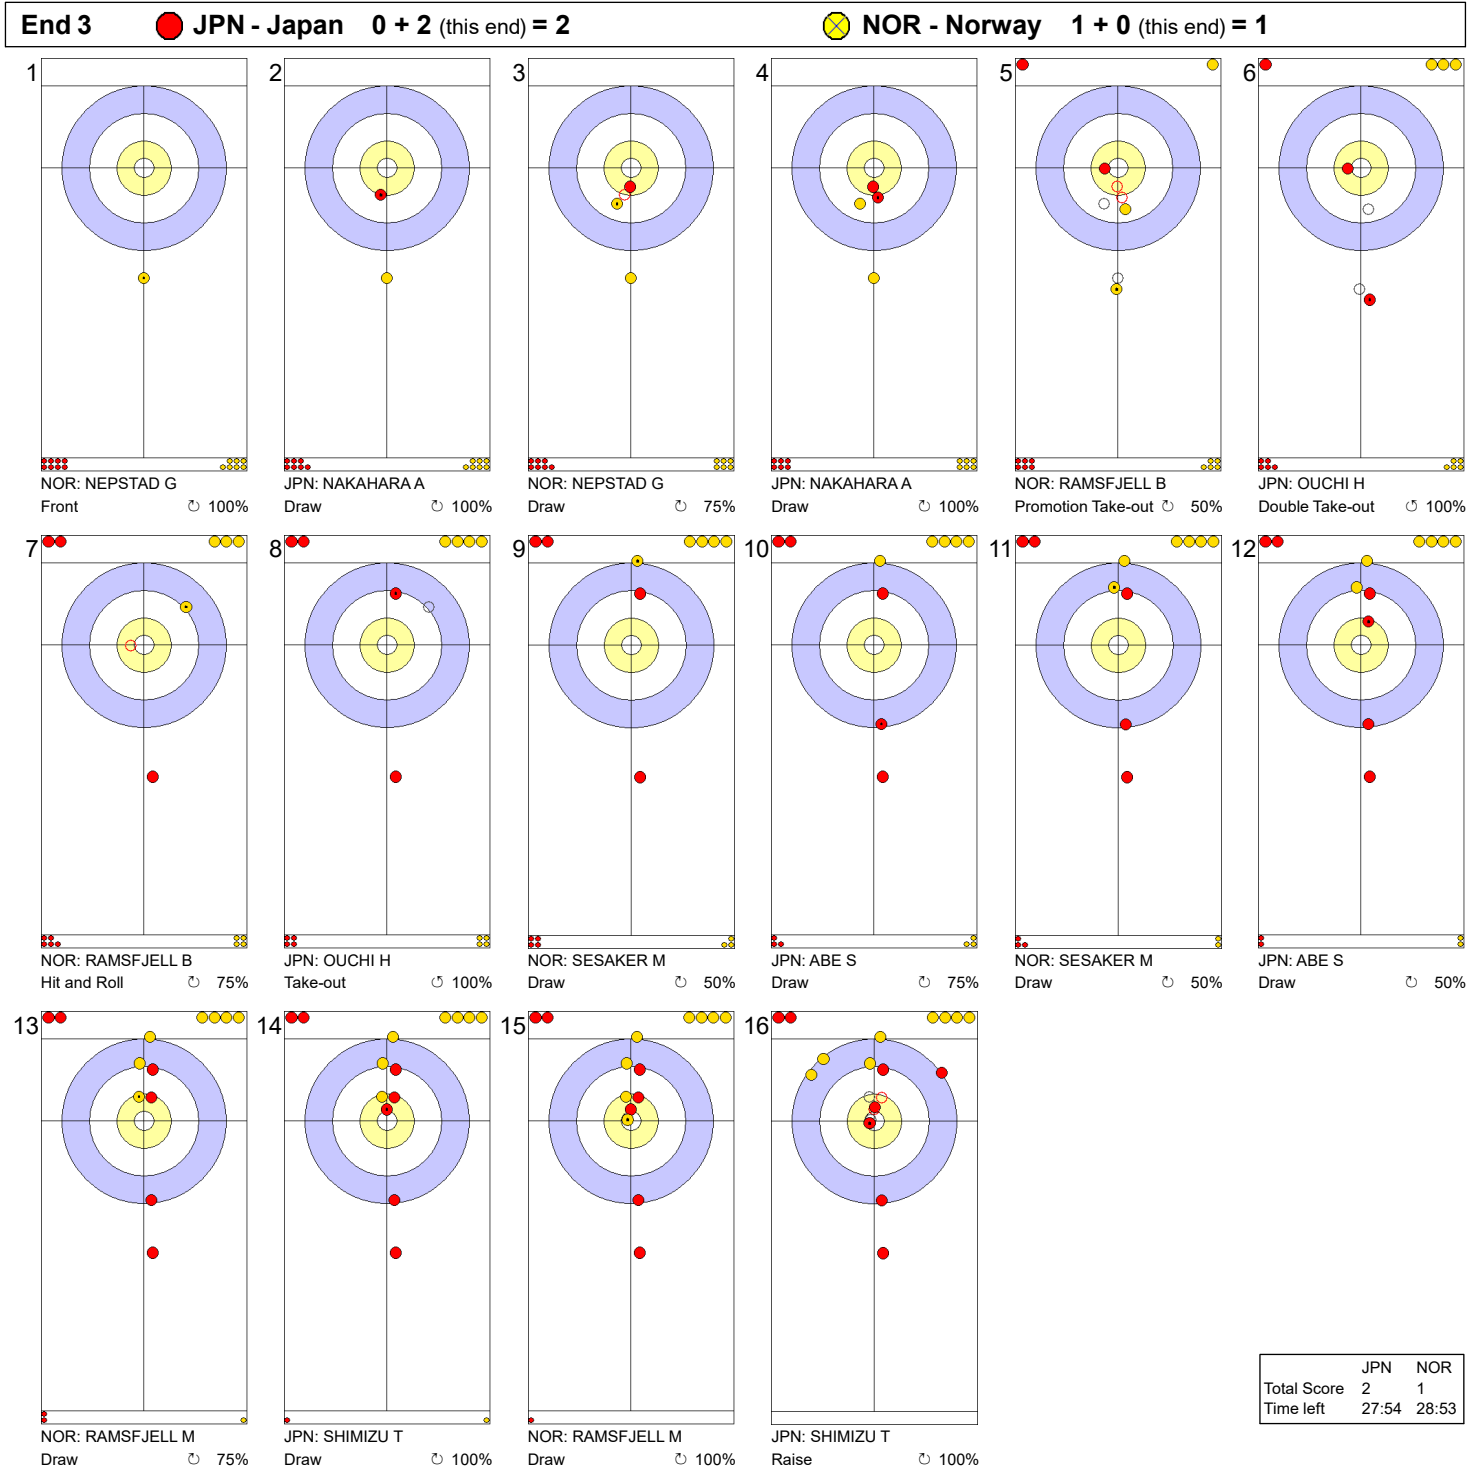

Game - Shot by Shot

End 1 ● **JPN - Japan** 0 + 0 (this end) = 0 ⊗ **NOR - Norway** 0 + 0 (this end) = 0

	JPN	NOR
Total Score	0	0
Time left	36:01	35:38

Legend:
↻ Clockwise ↺ Counter-clockwise - Not considered

Game - Shot by Shot

Legend:
 ↻ Clockwise ↺ Counter-clockwise - Not considered

TUE 2 APR 2024
Start Time 19:00

Round Robin Session 11 - Sheet B

Game - Shot by Shot

Legend:
 ↻ Clockwise ↺ Counter-clockwise - Not considered

TUE 2 APR 2024
Start Time 19:00

Round Robin Session 11 - Sheet B

Game - Shot by Shot

Legend:
 ↻ Clockwise ↺ Counter-clockwise - Not considered

TUE 2 APR 2024
Start Time 19:00

Round Robin Session 11 - Sheet B

Game - Shot by Shot

Legend:

↻ Clockwise ↺ Counter-clockwise - Not considered

Game - Shot by Shot

Legend:
 ↻ Clockwise ↺ Counter-clockwise - Not considered

TUE 2 APR 2024
Start Time 19:00

Round Robin Session 11 - Sheet B