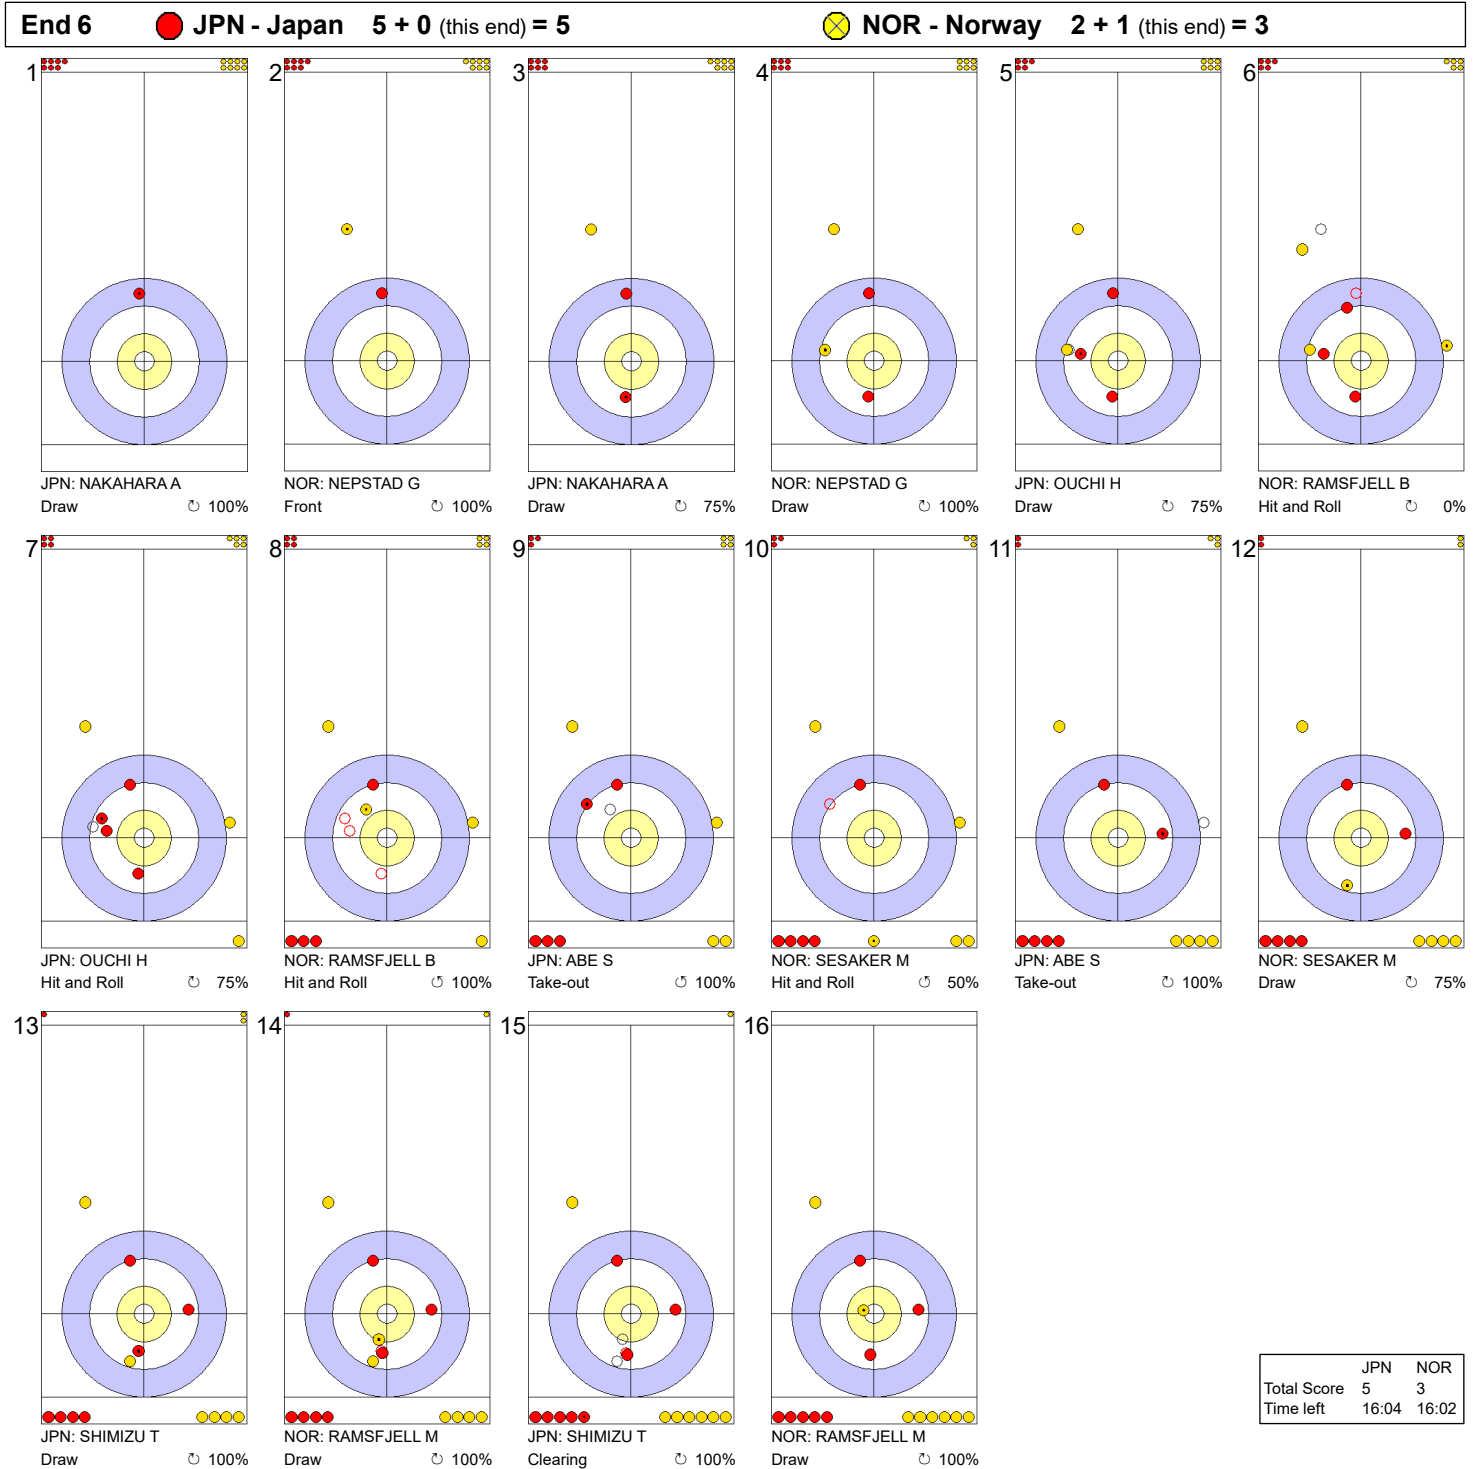

TUE 2 APR 2024
Start Time 19:00

Round Robin Session 11 - Sheet B

Game - Shot by Shot

Legend:
 ↻ Clockwise ↺ Counter-clockwise - Not considered

TUE 2 APR 2024
Start Time 19:00

Round Robin Session 11 - Sheet B

Game - Shot by Shot

Legend:

↻ Clockwise ↺ Counter-clockwise - Not considered

Game - Shot by Shot

Legend:
 ↻ Clockwise ↺ Counter-clockwise - Not considered

TUE 2 APR 2024
Start Time 19:00

Round Robin Session 11 - Sheet B

Game - Shot by Shot

Legend:
 ↻ Clockwise ↺ Counter-clockwise - Not considered

TUE 2 APR 2024
Start Time 19:00

Round Robin Session 11 - Sheet B

Game - Shot by Shot

Legend:
 ↻ Clockwise ↺ Counter-clockwise - Not considered