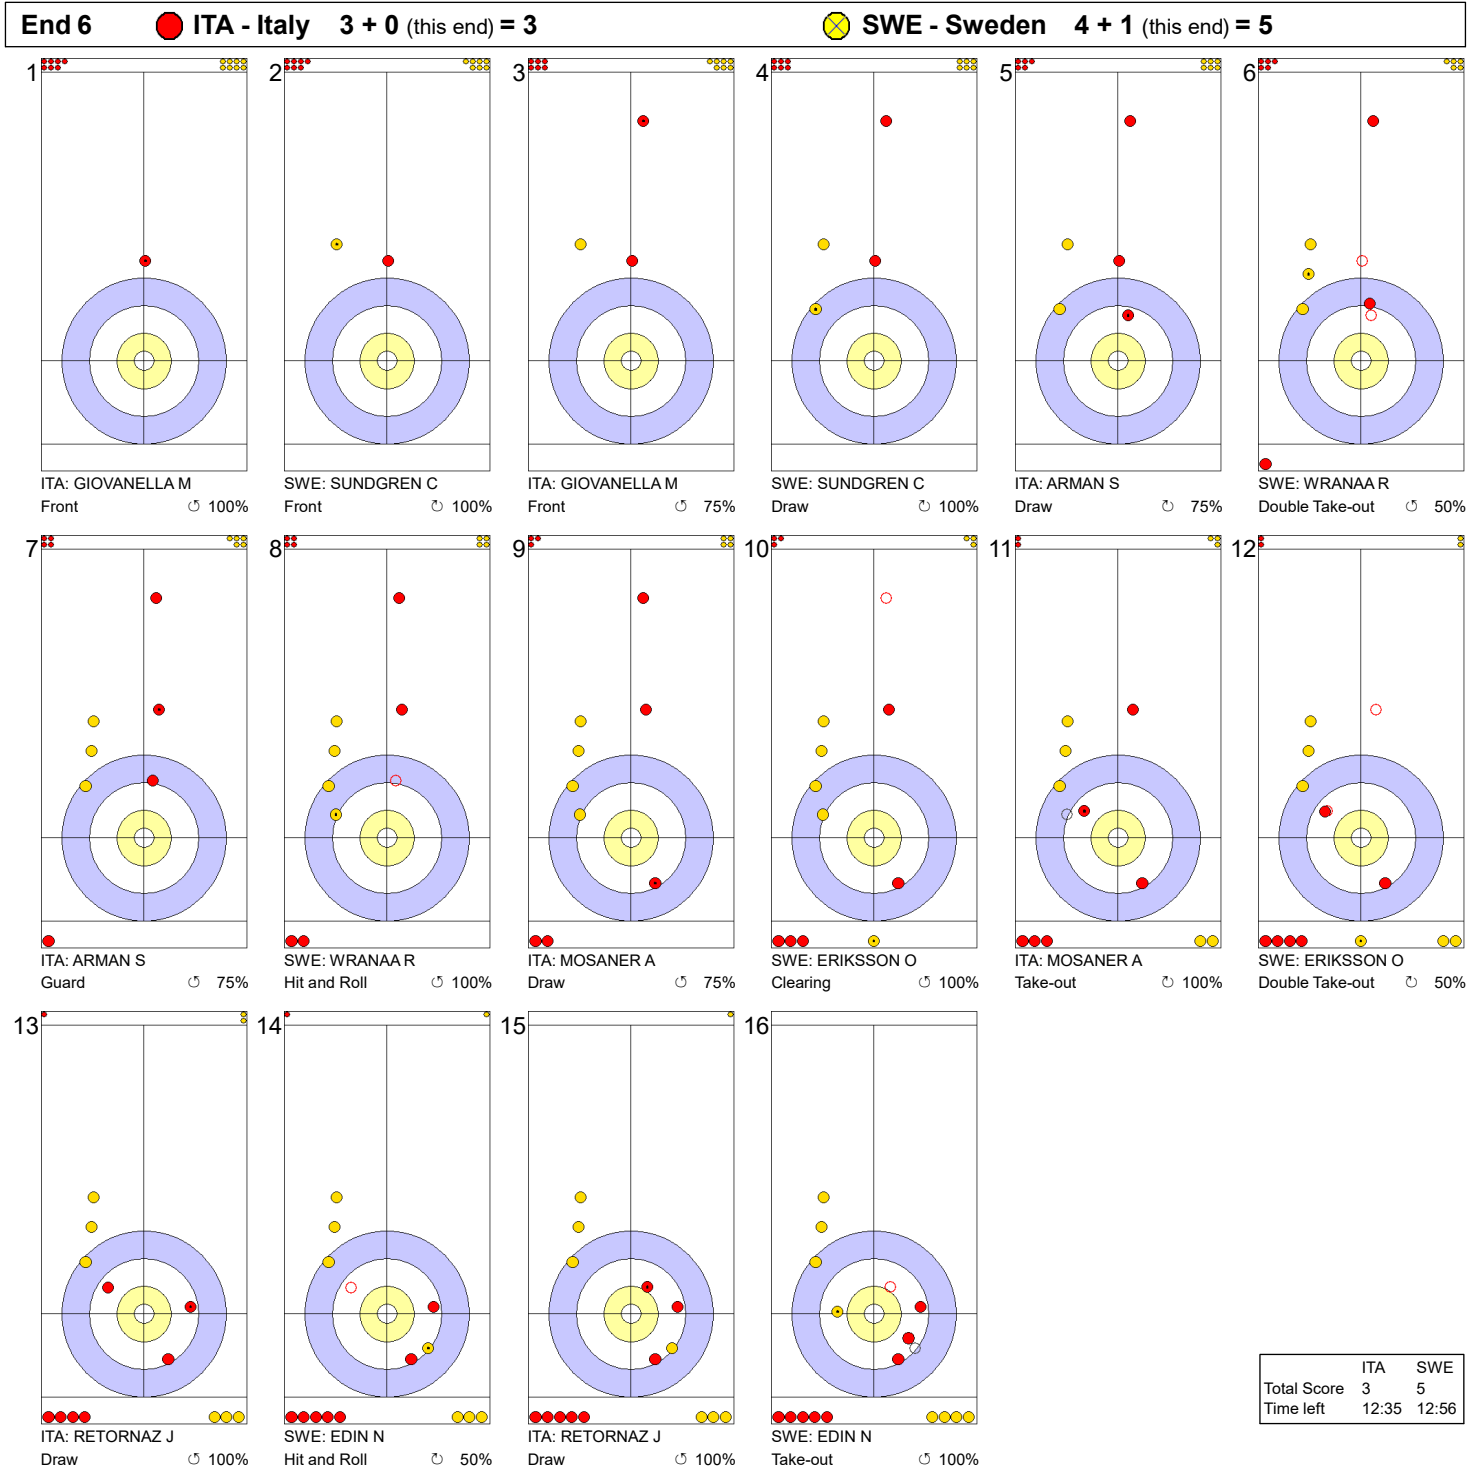

Game - Shot by Shot

Legend:
 ↻ Clockwise ↺ Counter-clockwise - Not considered

Game - Shot by Shot

Legend:
 ↻ Clockwise ↺ Counter-clockwise - Not considered

Game - Shot by Shot

Legend:
 ↻ Clockwise ↺ Counter-clockwise - Not considered

Game - Shot by Shot

Legend:
 ↻ Clockwise ↺ Counter-clockwise - Not considered

WED 3 APR 2024
Start Time 9:00

Round Robin Session 12 - Sheet A

Game - Shot by Shot

Legend:
 ↻ Clockwise ↺ Counter-clockwise - Not considered

Game - Shot by Shot

Legend:
 ↻ Clockwise ↺ Counter-clockwise - Not considered

Game - Shot by Shot

Legend:
 ↻ Clockwise ↺ Counter-clockwise - Not considered