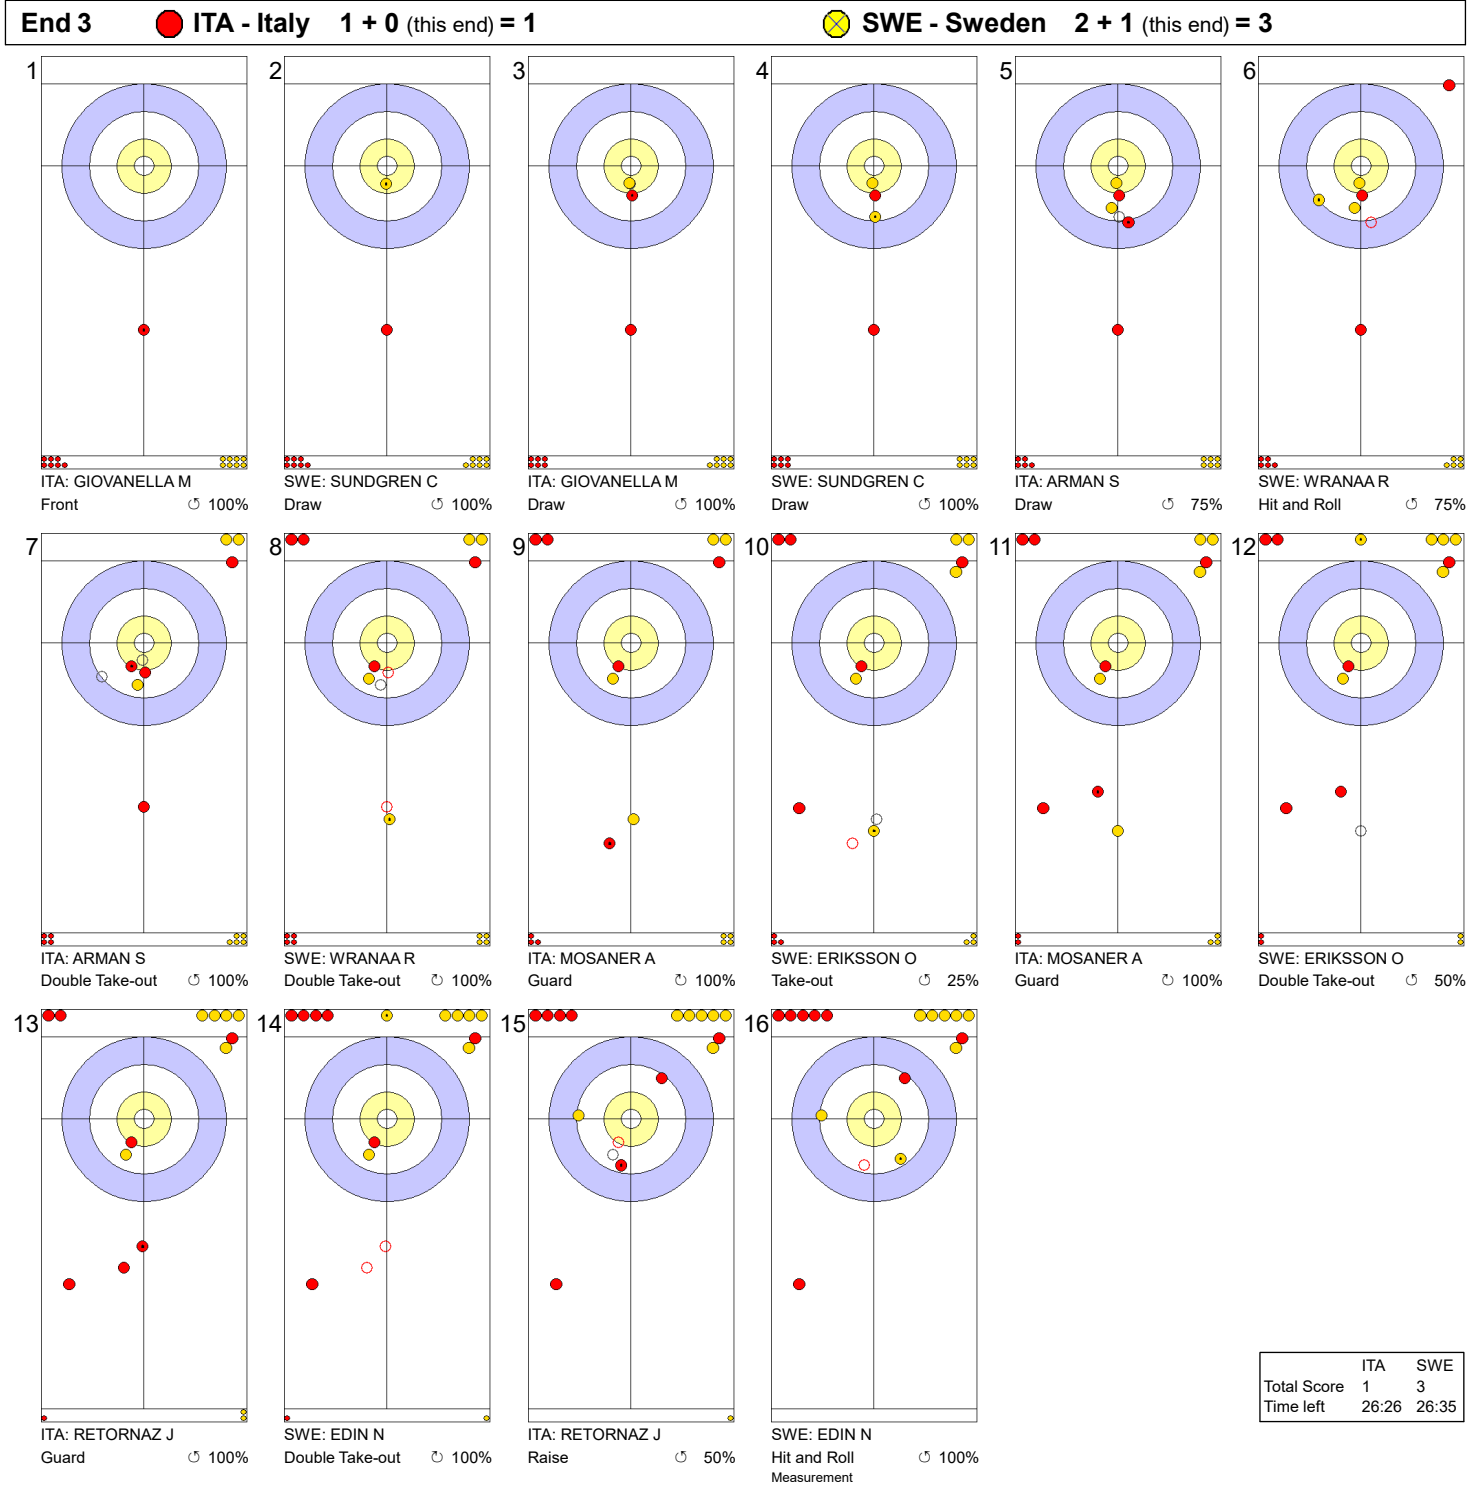

Game - Shot by Shot

Legend:
 ↻ Clockwise ↺ Counter-clockwise - Not considered

Game - Shot by Shot

Legend:
 ↻ Clockwise ↺ Counter-clockwise - Not considered

Game - Shot by Shot

Legend:
 ↻ Clockwise ↺ Counter-clockwise - Not considered

Game - Shot by Shot

Legend:
 ↻ Clockwise ↺ Counter-clockwise - Not considered

WED 3 APR 2024
Start Time 9:00

Round Robin Session 12 - Sheet A

Game - Shot by Shot

Legend:
 ↻ Clockwise ↺ Counter-clockwise - Not considered

Game - Shot by Shot

Legend:
 ↻ Clockwise ↺ Counter-clockwise - Not considered

Game - Shot by Shot

Legend:
 ↻ Clockwise ↺ Counter-clockwise - Not considered