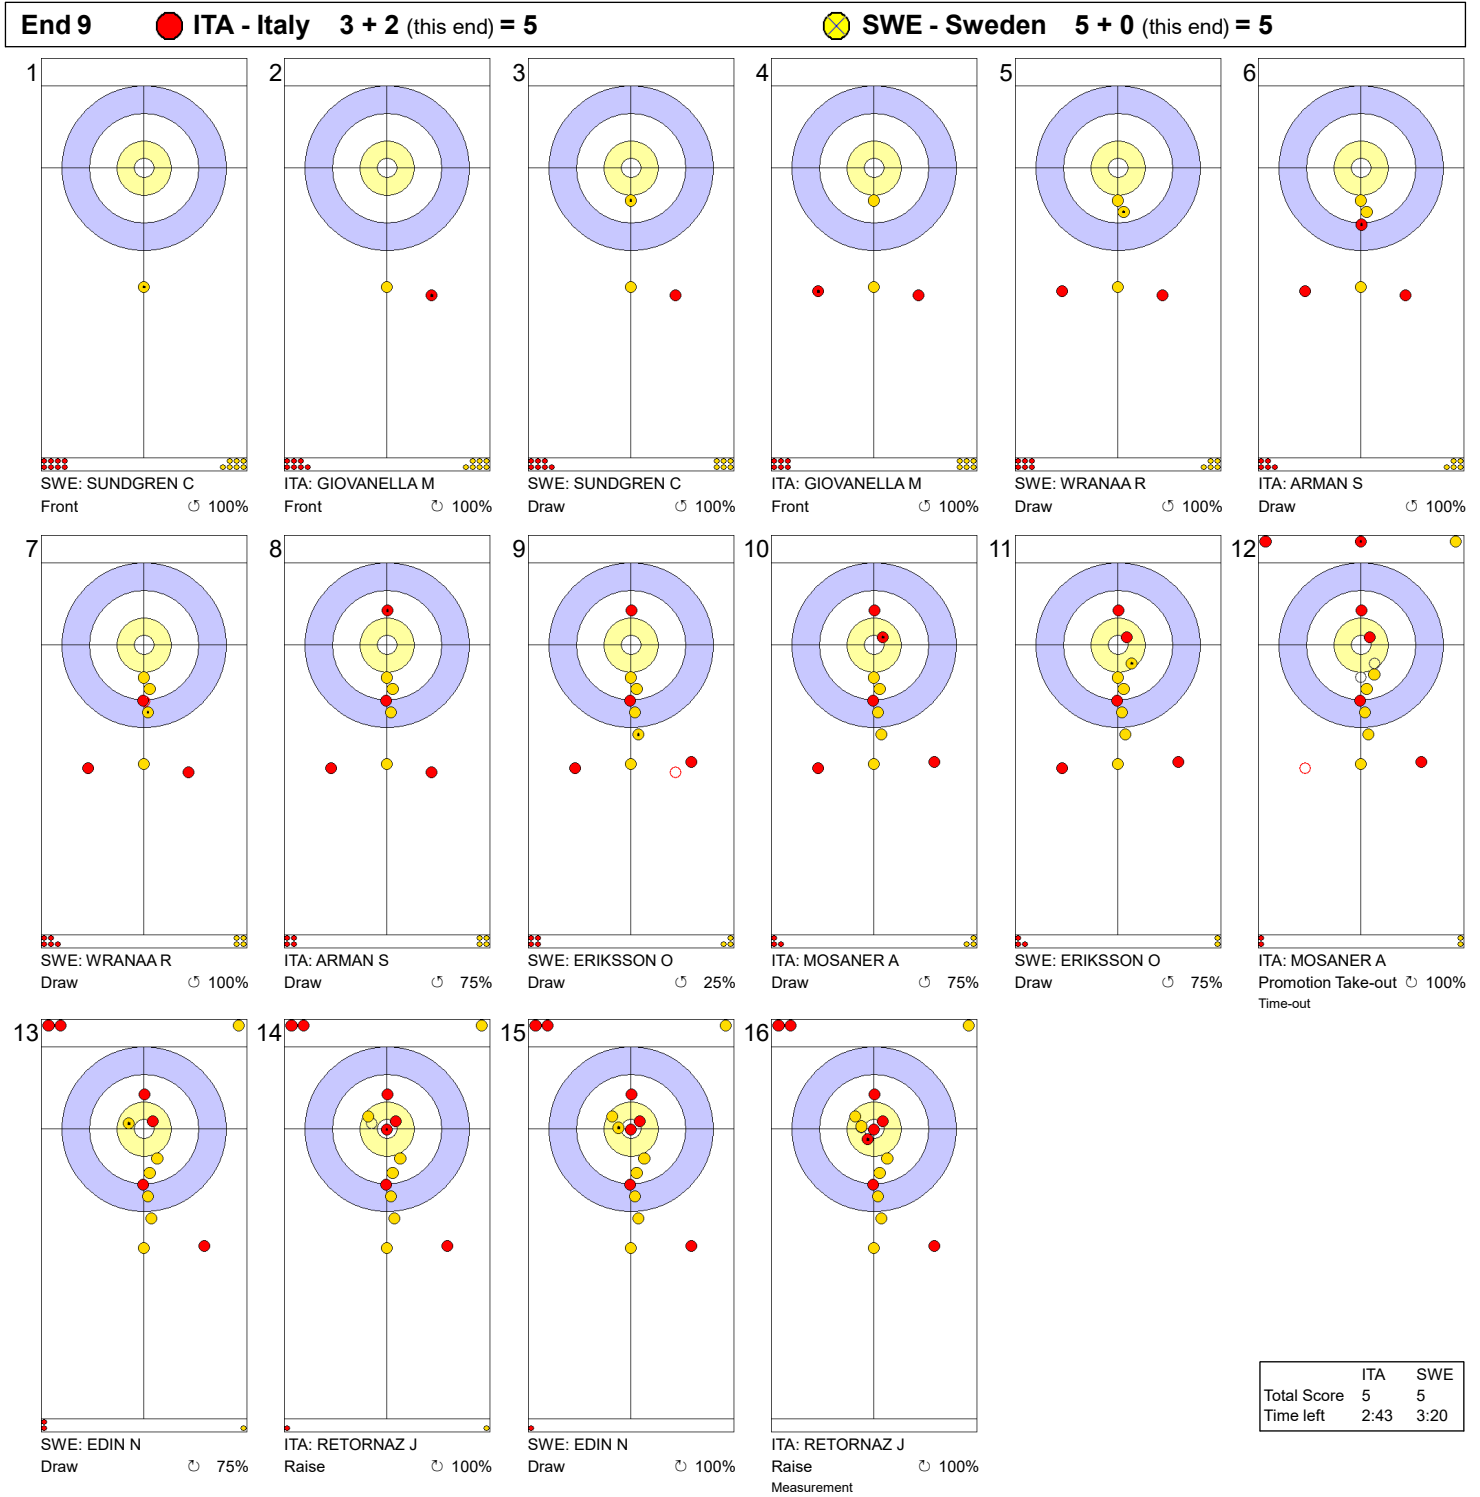

Game - Shot by Shot

Legend:
 ↻ Clockwise ↺ Counter-clockwise - Not considered

Game - Shot by Shot

Legend:
 ↻ Clockwise ↺ Counter-clockwise - Not considered

Game - Shot by Shot

Legend:
 ↻ Clockwise ↺ Counter-clockwise - Not considered

Game - Shot by Shot

Legend:
 ↻ Clockwise ↺ Counter-clockwise - Not considered

WED 3 APR 2024
Start Time 9:00

Round Robin Session 12 - Sheet A

Game - Shot by Shot

Legend:
 ↻ Clockwise ↺ Counter-clockwise - Not considered

Game - Shot by Shot

Legend:
 ↻ Clockwise ↺ Counter-clockwise - Not considered

Game - Shot by Shot

Legend:
 ↻ Clockwise ↺ Counter-clockwise - Not considered