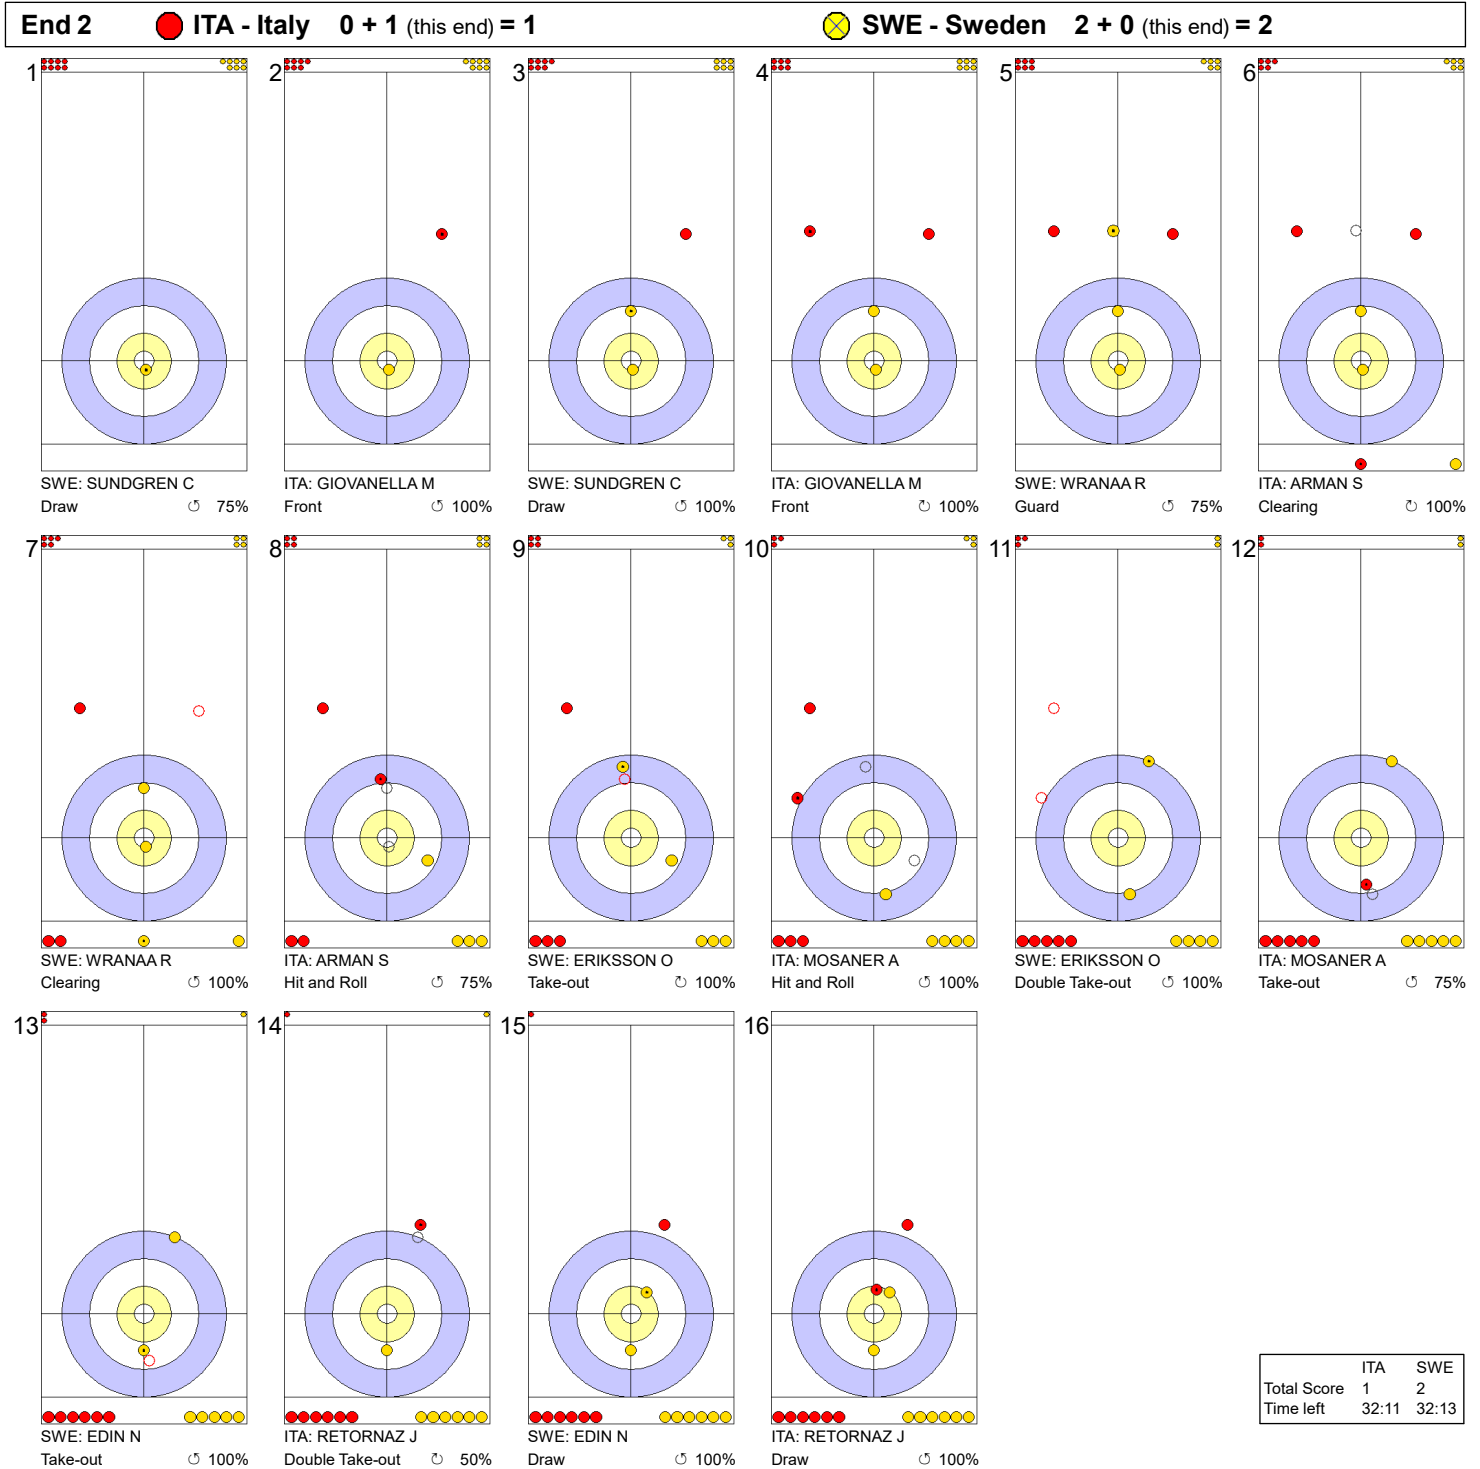

Game - Shot by Shot

Legend:
 ↻ Clockwise ↺ Counter-clockwise - Not considered

Game - Shot by Shot

Legend:
 ↻ Clockwise ↺ Counter-clockwise - Not considered

Game - Shot by Shot

Legend:
 ↻ Clockwise ↺ Counter-clockwise - Not considered

Game - Shot by Shot

Legend:
 ↻ Clockwise ↺ Counter-clockwise - Not considered

WED 3 APR 2024
Start Time 9:00

Round Robin Session 12 - Sheet A

Game - Shot by Shot

Legend:
 ↻ Clockwise ↺ Counter-clockwise - Not considered

Game - Shot by Shot

Legend:
 ↻ Clockwise ↺ Counter-clockwise - Not considered

Game - Shot by Shot

Legend:
 ↻ Clockwise ↺ Counter-clockwise - Not considered