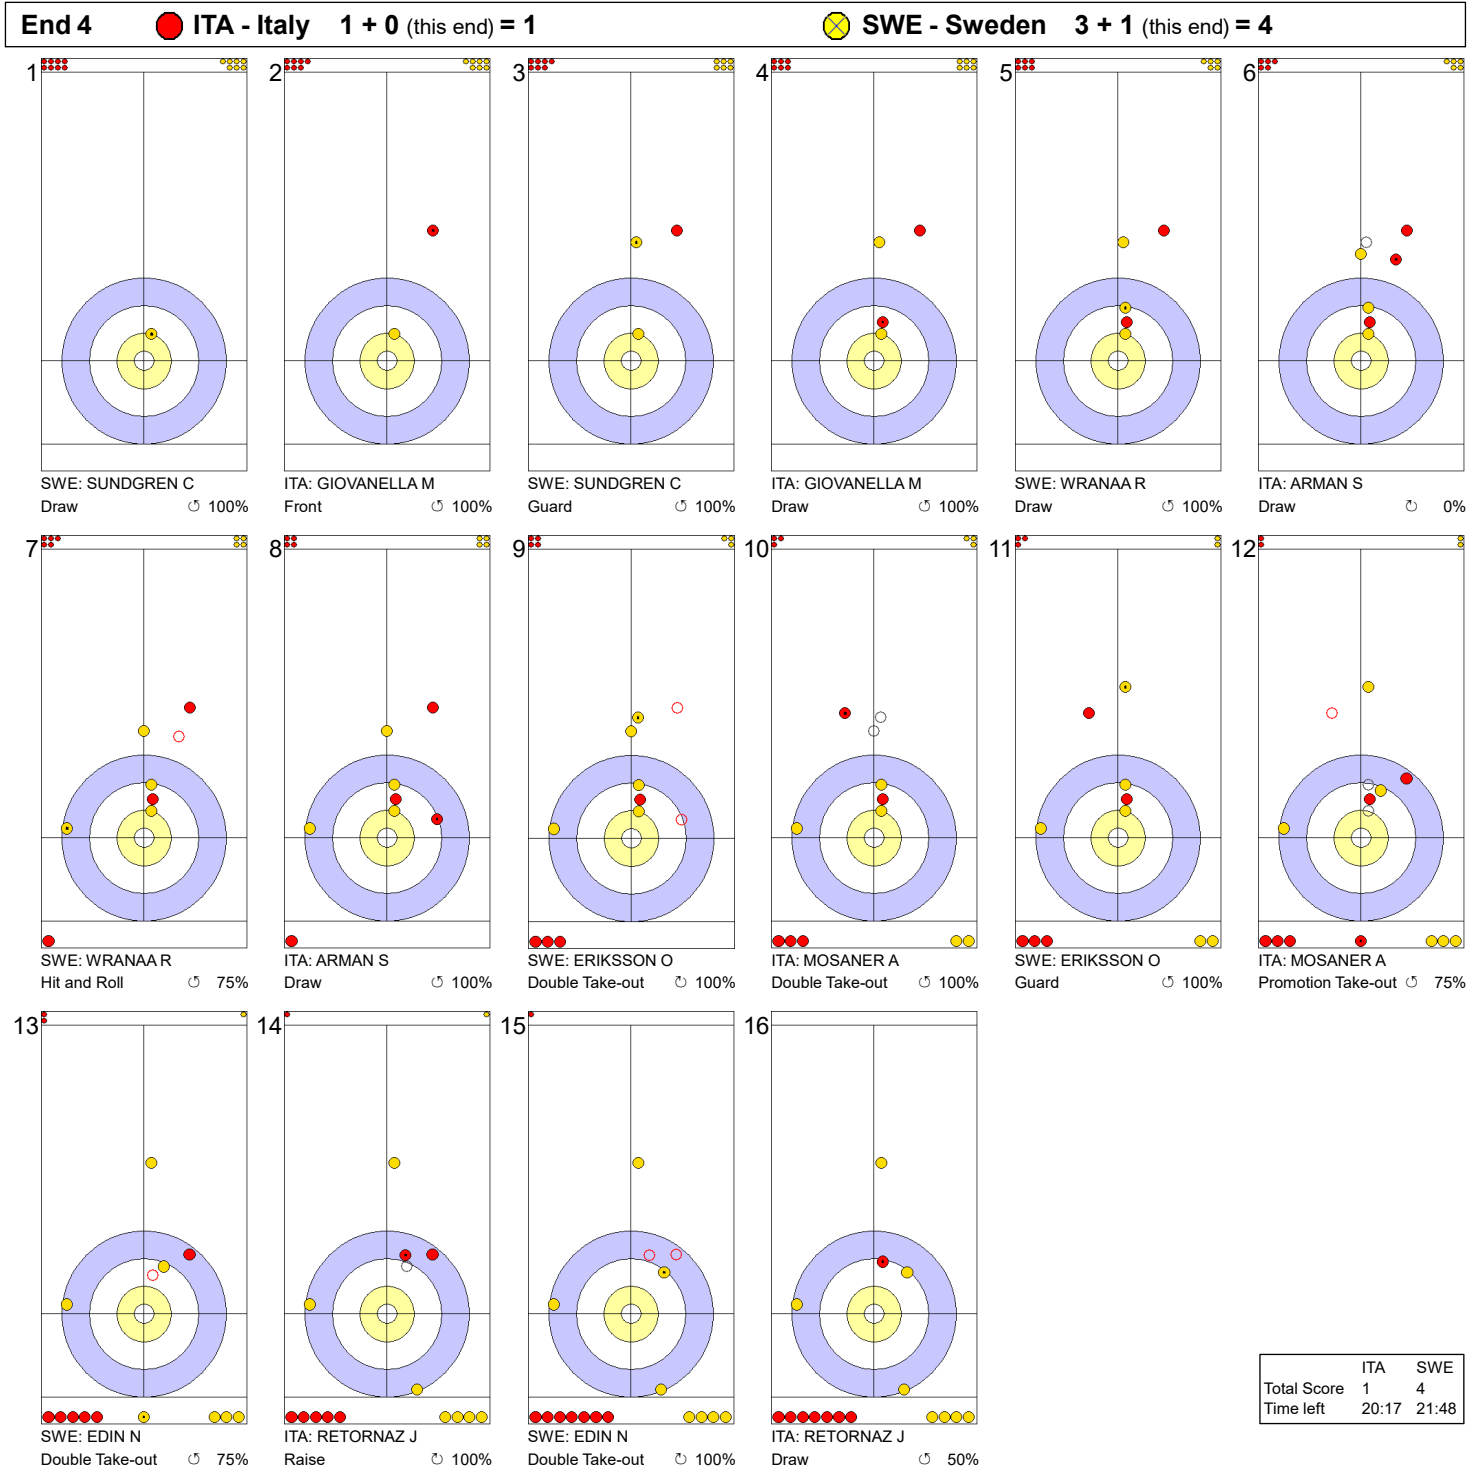

Game - Shot by Shot

Legend:
 ↻ Clockwise ↺ Counter-clockwise - Not considered

Game - Shot by Shot

Legend:
 ↻ Clockwise ↺ Counter-clockwise - Not considered

Game - Shot by Shot

Legend:
 ↻ Clockwise ↺ Counter-clockwise - Not considered

Game - Shot by Shot

Legend:
 ↻ Clockwise ↺ Counter-clockwise - Not considered

WED 3 APR 2024
Start Time 9:00

Round Robin Session 12 - Sheet A

Game - Shot by Shot

Legend:
 ↻ Clockwise ↺ Counter-clockwise - Not considered

Game - Shot by Shot

Legend:
 ↻ Clockwise ↺ Counter-clockwise - Not considered

Game - Shot by Shot

Legend:
 ↻ Clockwise ↺ Counter-clockwise - Not considered