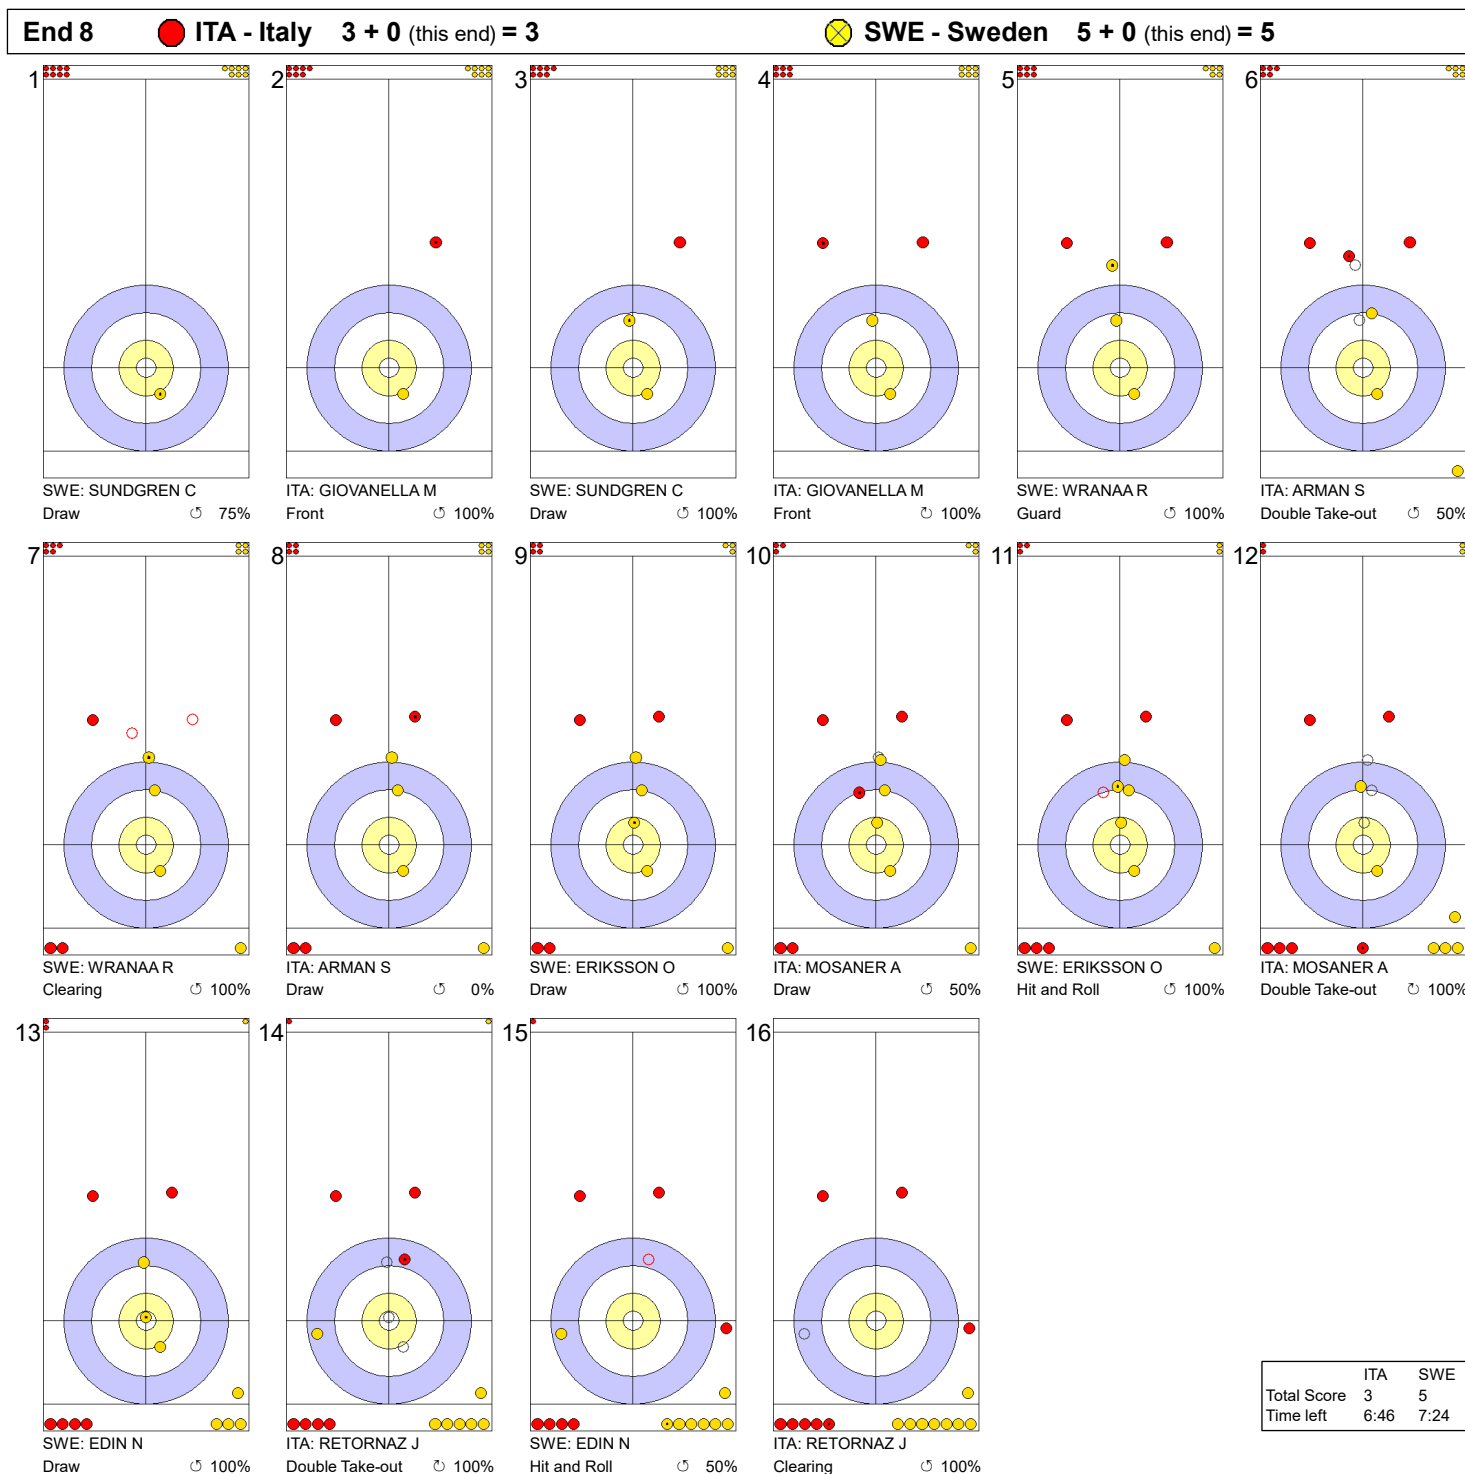

Game - Shot by Shot

Legend:
 ↻ Clockwise ↺ Counter-clockwise - Not considered

Game - Shot by Shot

Legend:
 ↻ Clockwise ↺ Counter-clockwise - Not considered

Game - Shot by Shot

Legend:
 ↻ Clockwise ↺ Counter-clockwise - Not considered

Game - Shot by Shot

Legend:
 ↻ Clockwise ↺ Counter-clockwise - Not considered

WED 3 APR 2024
Start Time 9:00

Round Robin Session 12 - Sheet A

Game - Shot by Shot

Legend:
 ↻ Clockwise ↺ Counter-clockwise - Not considered

Game - Shot by Shot

Legend:
 ↻ Clockwise ↺ Counter-clockwise - Not considered

Game - Shot by Shot

Legend:
 ↻ Clockwise ↺ Counter-clockwise - Not considered