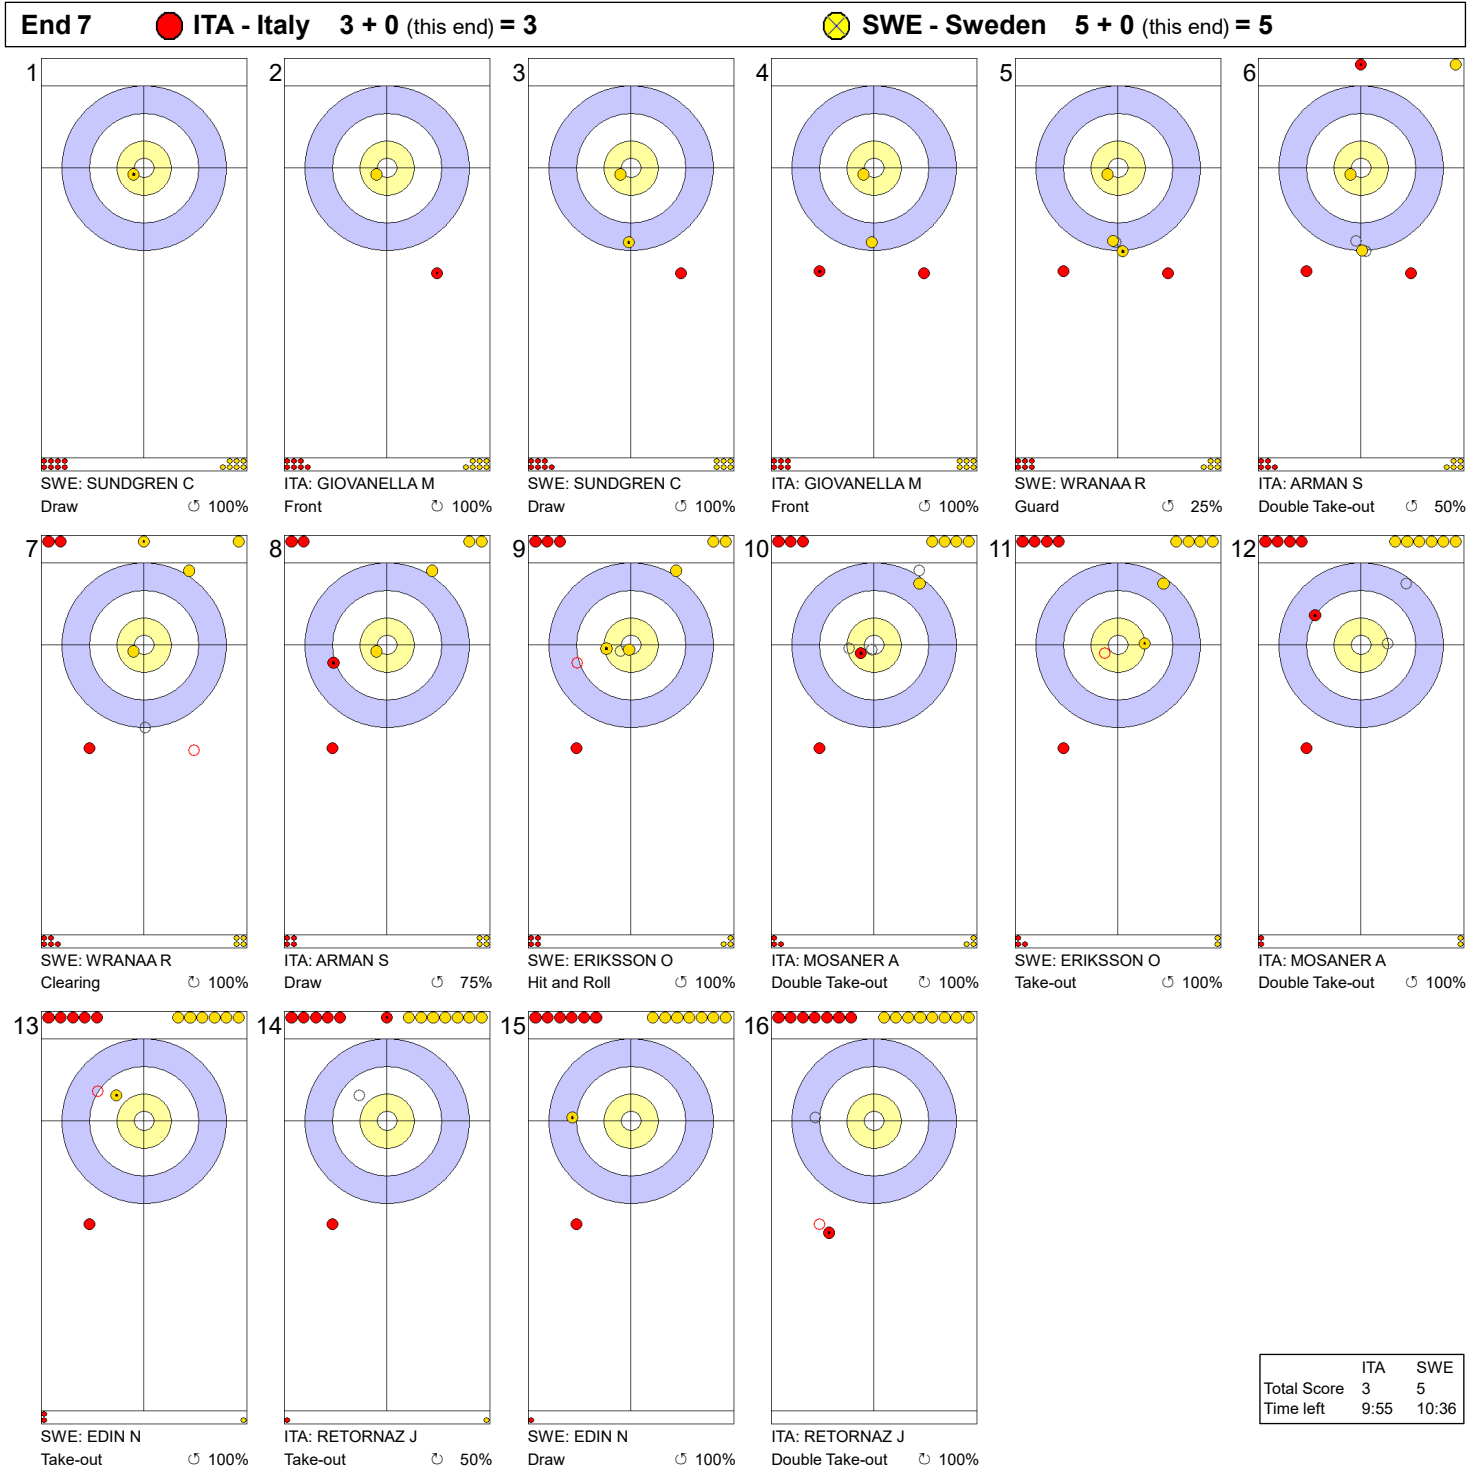

Game - Shot by Shot

Legend:
 ↻ Clockwise ↺ Counter-clockwise - Not considered

Game - Shot by Shot

Legend:
 ↻ Clockwise ↺ Counter-clockwise - Not considered

Game - Shot by Shot

Legend:
 ↻ Clockwise ↺ Counter-clockwise - Not considered

Game - Shot by Shot

Legend:
 ↻ Clockwise ↺ Counter-clockwise - Not considered

WED 3 APR 2024
Start Time 9:00

Round Robin Session 12 - Sheet A

Game - Shot by Shot

Legend:
 ↻ Clockwise ↺ Counter-clockwise - Not considered

Game - Shot by Shot

Legend:
 ↻ Clockwise ↺ Counter-clockwise - Not considered

Game - Shot by Shot

Legend:
 ↻ Clockwise ↺ Counter-clockwise - Not considered