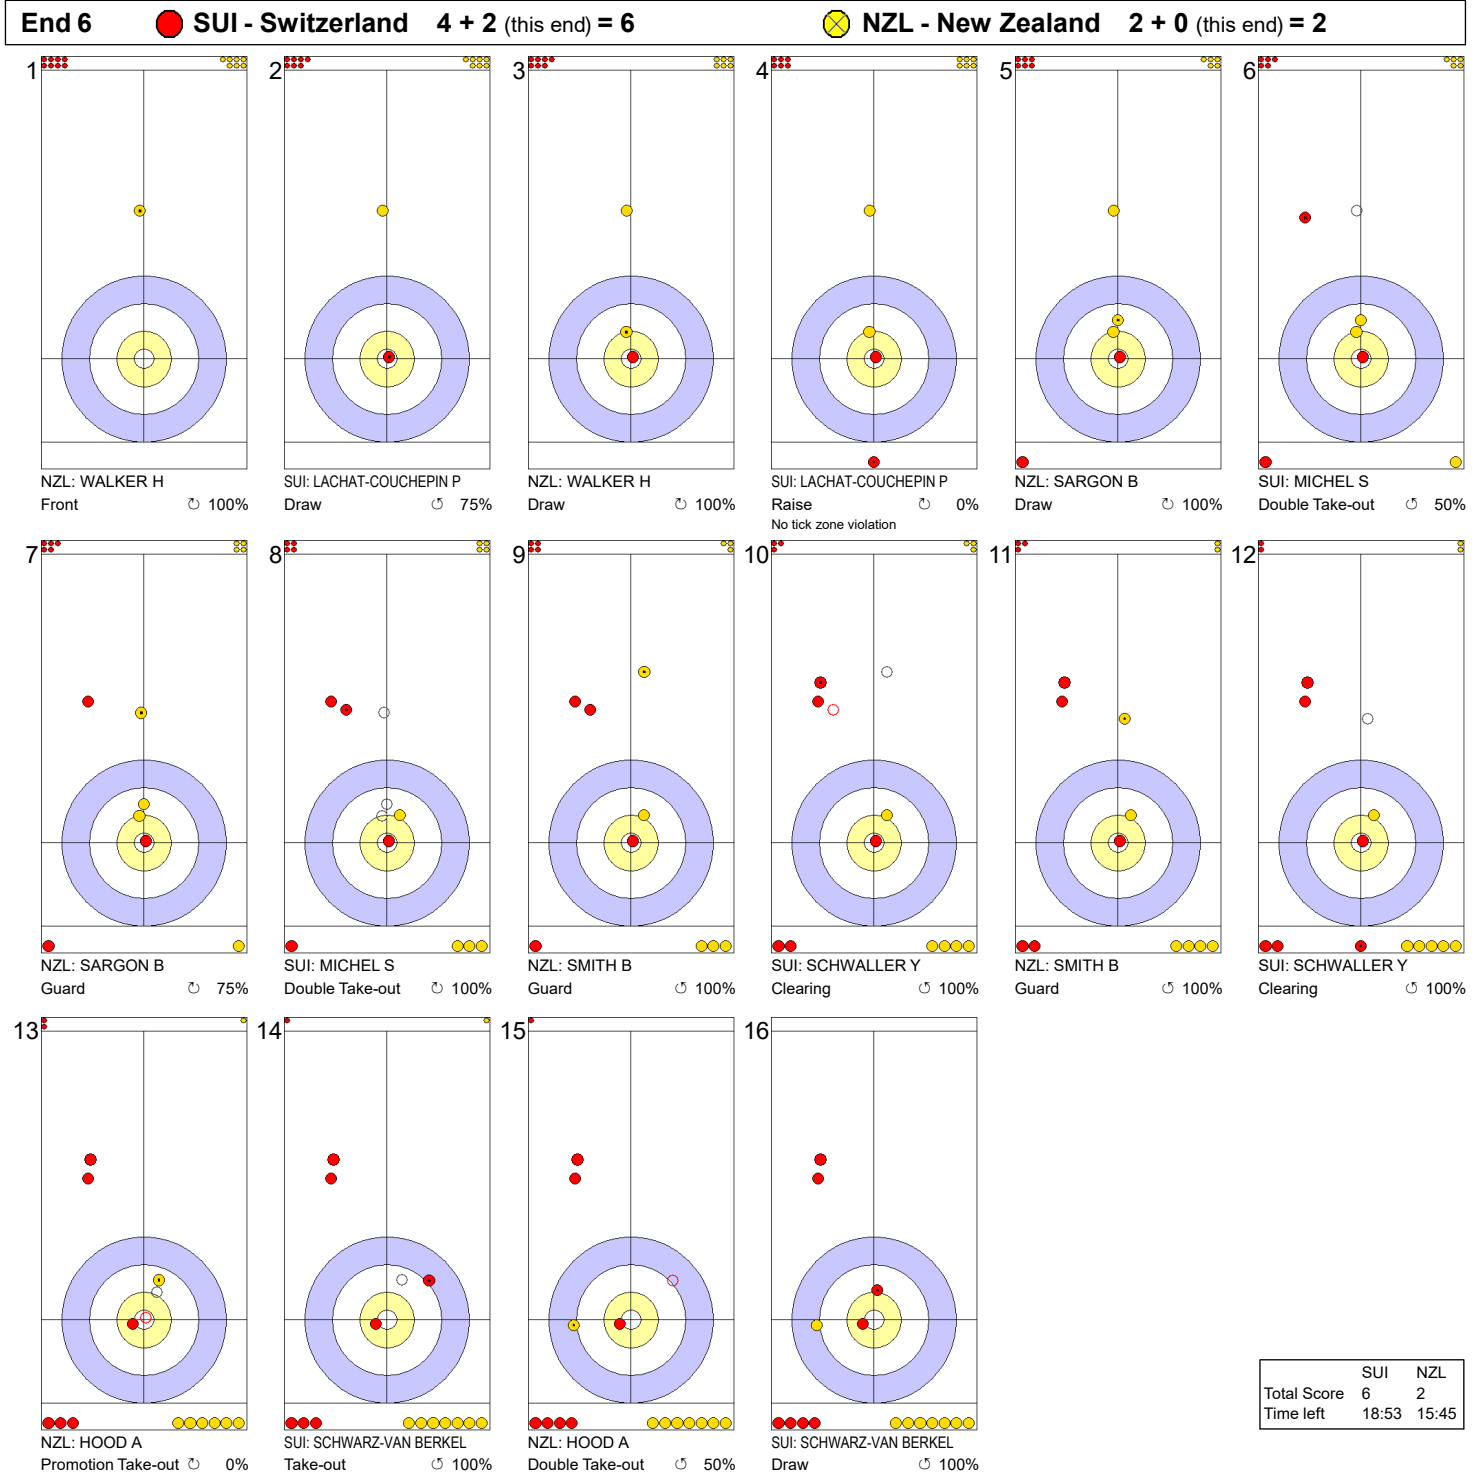

Game - Shot by Shot

Legend:
 ↻ Clockwise ↺ Counter-clockwise - Not considered

Game - Shot by Shot

Legend:
 Clockwise  Counter-clockwise - Not considered

Game - Shot by Shot

End 3 ● **SUI - Switzerland 2 + 0** (this end) = 2 ⊗ **NZL - New Zealand 0 + 1** (this end) = 1

	SUI	NZL
Total Score	2	1
Time left	30:42	28:04

Legend:
 ↻ Clockwise ↺ Counter-clockwise - Not considered

Game - Shot by Shot

Legend:
↻ Clockwise ↺ Counter-clockwise - Not considered

WED 3 APR 2024
Start Time 9:00

Round Robin Session 12 - Sheet B

Game - Shot by Shot

Legend:
 Clockwise
 Counter-clockwise
 Not considered

Game - Shot by Shot

Legend:
 Clockwise
  Counter-clockwise
 - Not considered

Game - Shot by Shot

Legend:
 ↻ Clockwise ↺ Counter-clockwise - Not considered

Game - Shot by Shot

Legend:
 ↺ Clockwise ↻ Counter-clockwise - Not considered