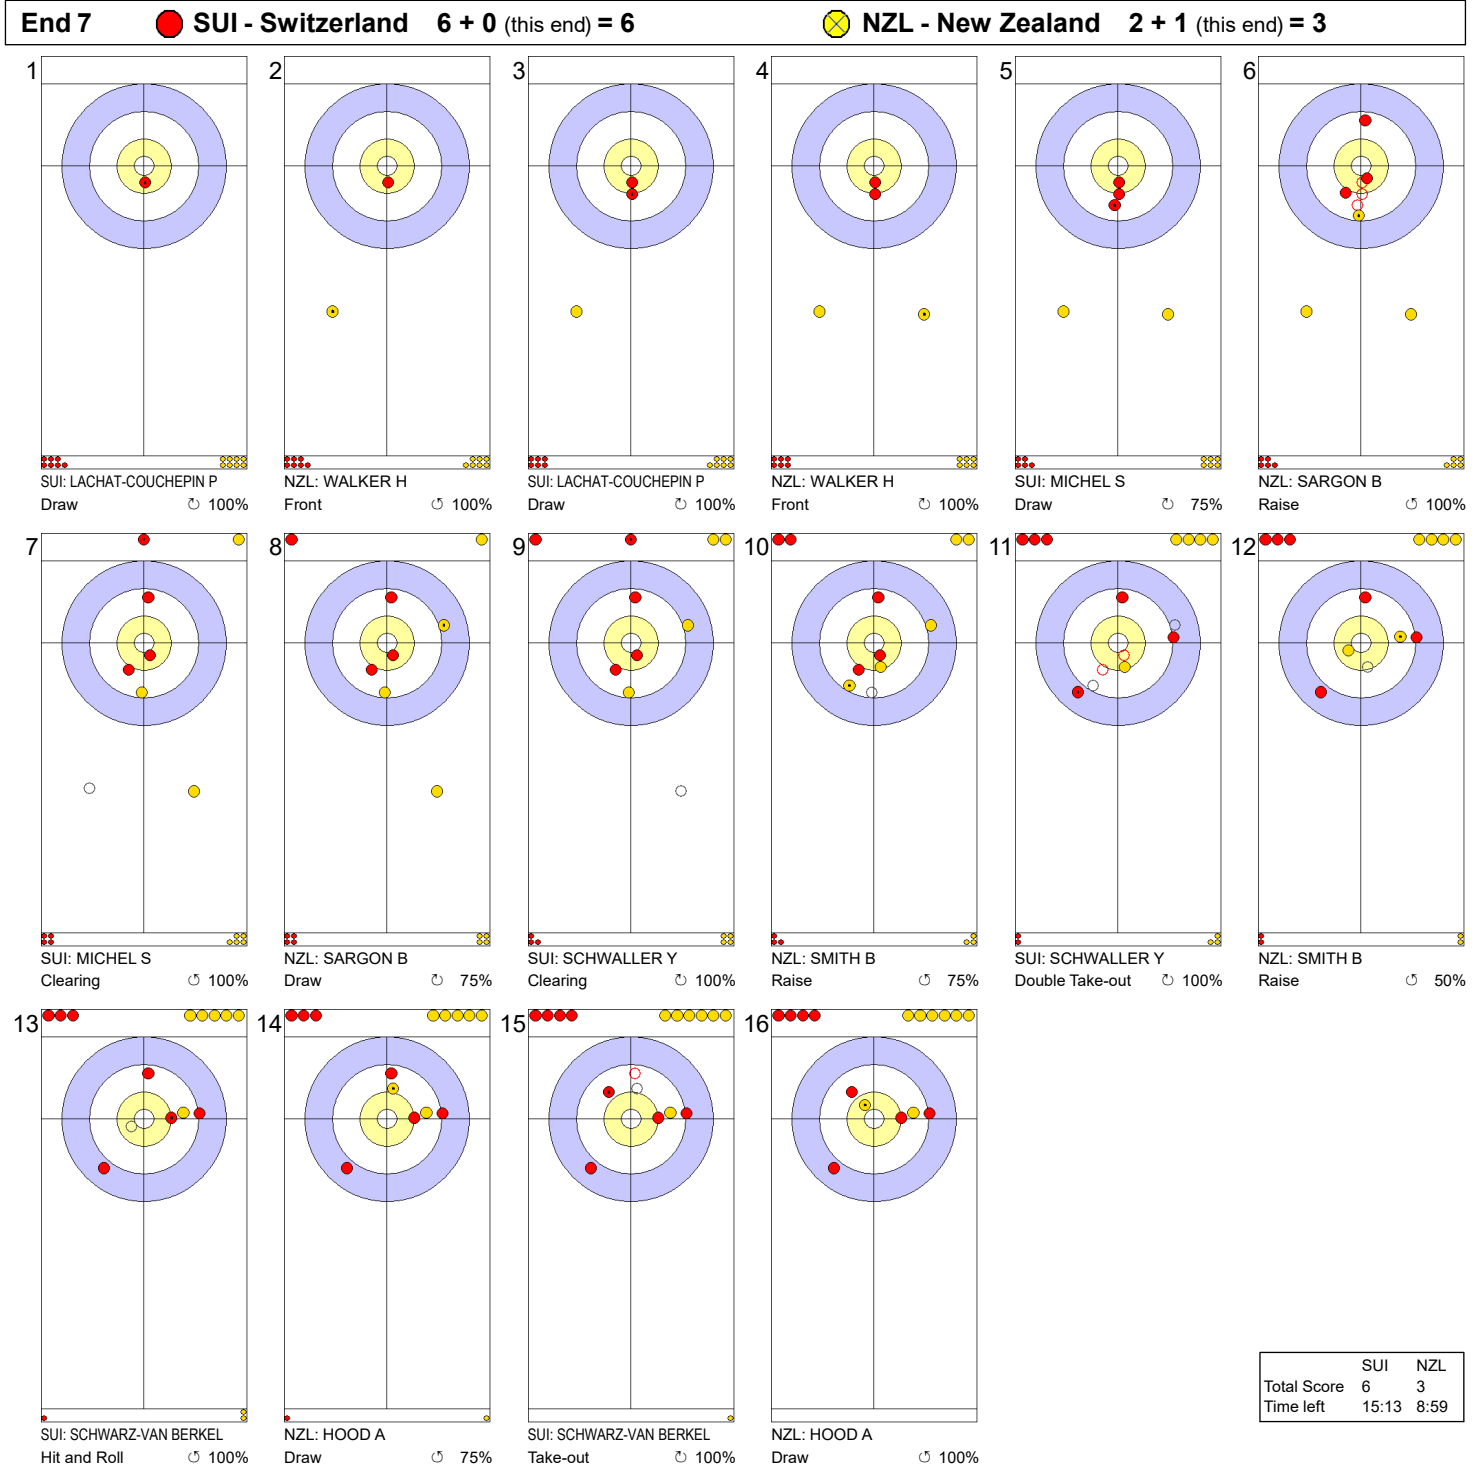

Game - Shot by Shot

Legend:
 ↻ Clockwise ↺ Counter-clockwise - Not considered

Game - Shot by Shot

Legend:
 Clockwise  Counter-clockwise - Not considered

Game - Shot by Shot

End 3 ● **SUI - Switzerland 2 + 0** (this end) = 2 ⊗ **NZL - New Zealand 0 + 1** (this end) = 1

	SUI	NZL
Total Score	2	1
Time left	30:42	28:04

Legend:
 ↻ Clockwise ↺ Counter-clockwise - Not considered

Game - Shot by Shot

Legend:
↻ Clockwise ↺ Counter-clockwise - Not considered

WED 3 APR 2024
Start Time 9:00

Round Robin Session 12 - Sheet B

Game - Shot by Shot

Legend:
 Clockwise
 Counter-clockwise
 Not considered

Game - Shot by Shot

Legend:
 Clockwise
  Counter-clockwise
 - Not considered

Game - Shot by Shot

Legend:
 ↻ Clockwise ↺ Counter-clockwise - Not considered

Game - Shot by Shot

Legend:
 ↺ Clockwise ↻ Counter-clockwise - Not considered