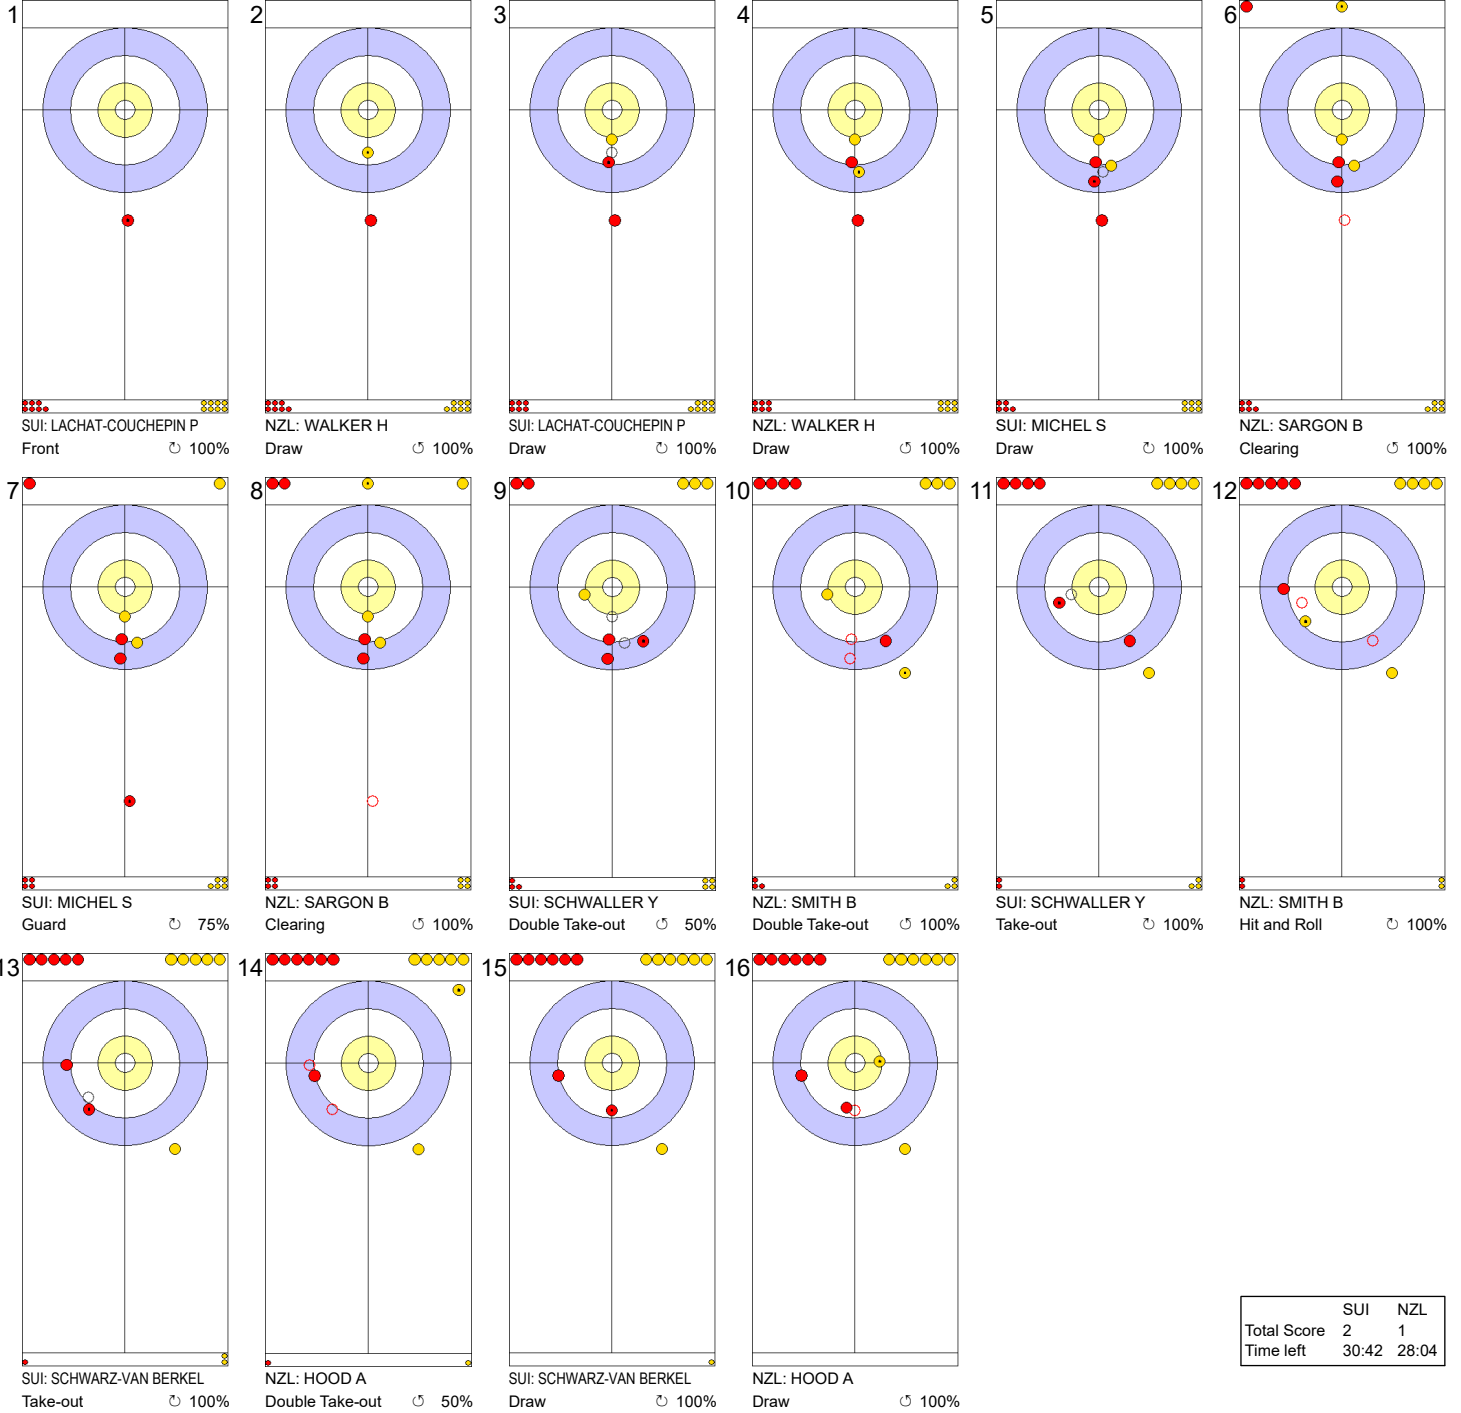

Game - Shot by Shot

Legend:
 ↻ Clockwise ↺ Counter-clockwise - Not considered

Game - Shot by Shot

Legend:
 Clockwise  Counter-clockwise - Not considered

Game - Shot by Shot

End 3 ● **SUI - Switzerland 2 + 0** (this end) = 2 ⊗ **NZL - New Zealand 0 + 1** (this end) = 1

	SUI	NZL
Total Score	2	1
Time left	30:42	28:04

Legend:
 ↻ Clockwise ↺ Counter-clockwise - Not considered

Game - Shot by Shot

Legend:
↻ Clockwise ↺ Counter-clockwise - Not considered

WED 3 APR 2024
Start Time 9:00

Round Robin Session 12 - Sheet B

Game - Shot by Shot

Legend:
 Clockwise
 Counter-clockwise
 Not considered

Game - Shot by Shot

Legend:
 Clockwise
  Counter-clockwise
 - Not considered

Game - Shot by Shot

Legend:
 ↻ Clockwise ↺ Counter-clockwise - Not considered

Game - Shot by Shot

Legend:
 ↺ Clockwise ↻ Counter-clockwise - Not considered