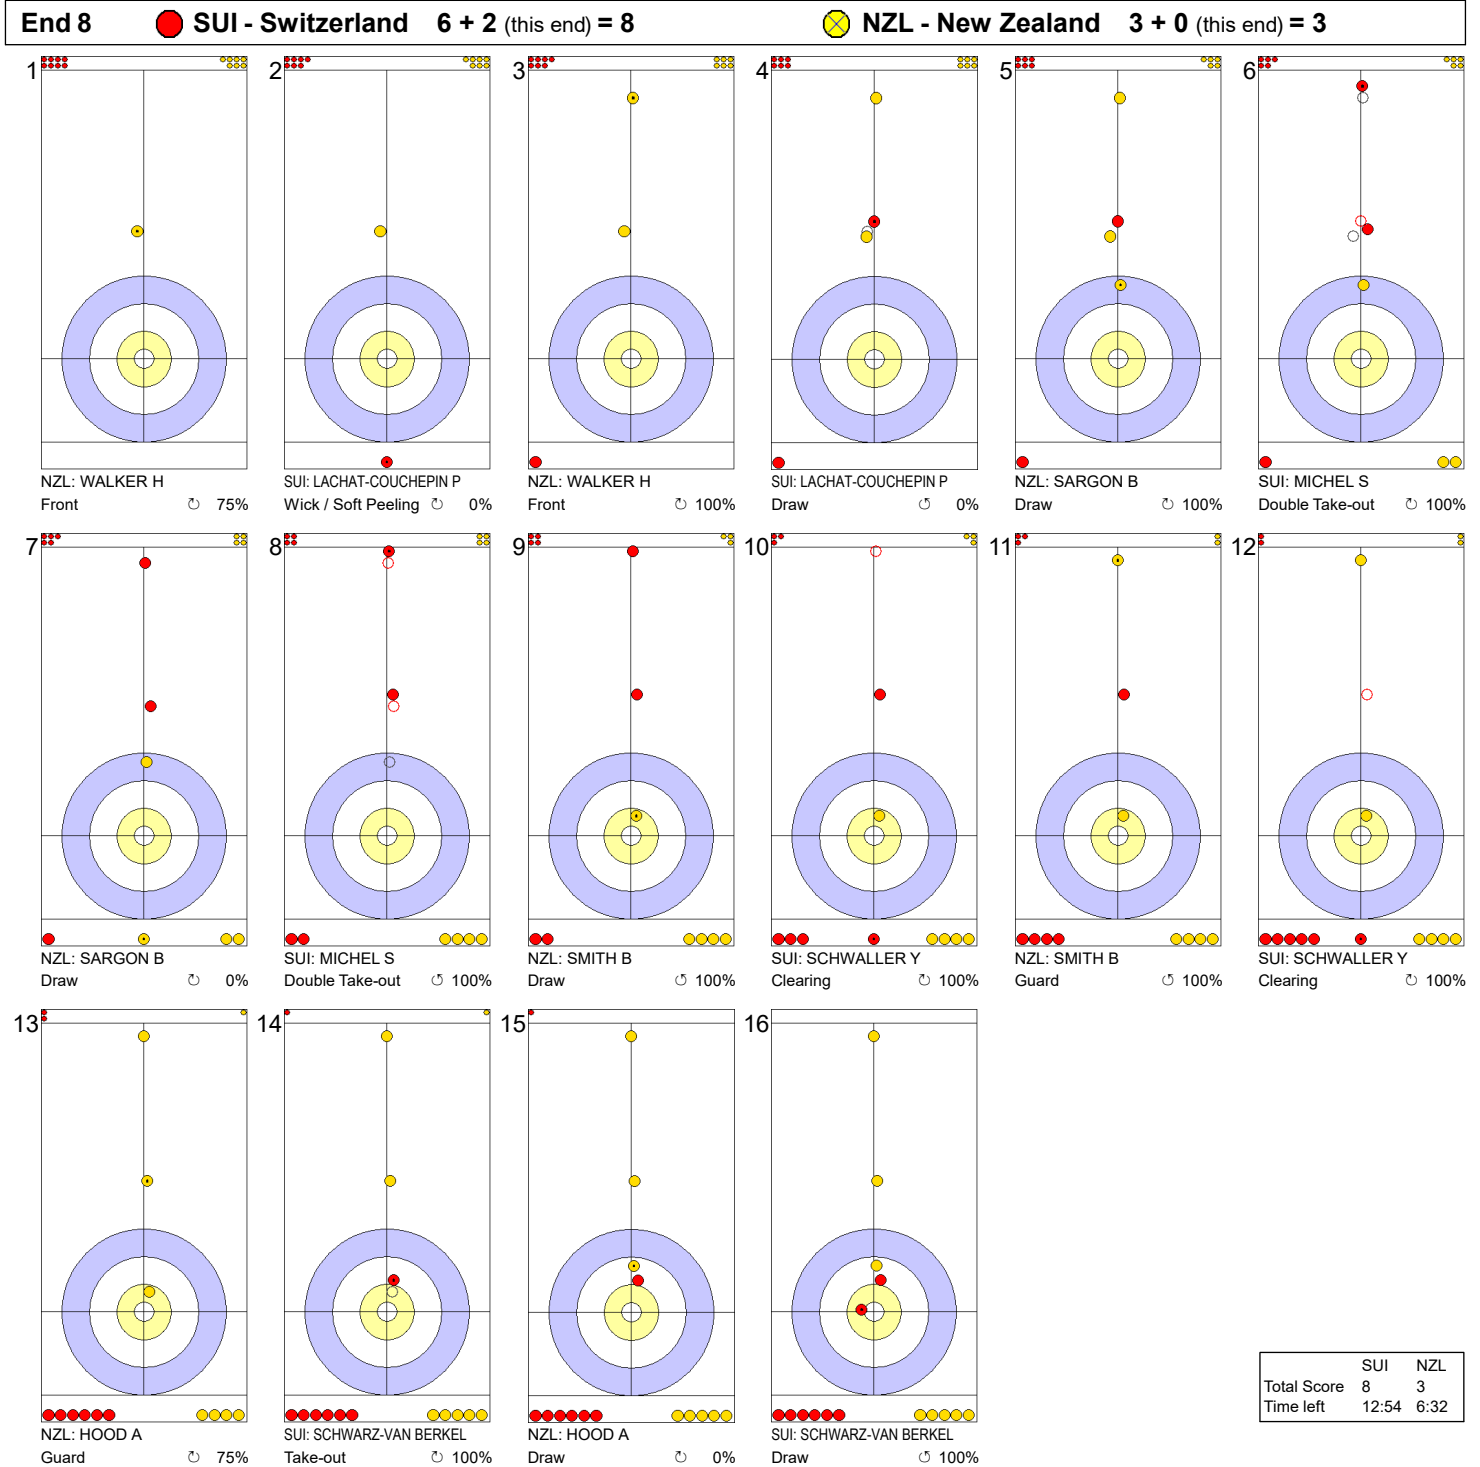

Game - Shot by Shot

Legend:
 ↻ Clockwise ↺ Counter-clockwise - Not considered

Game - Shot by Shot

Legend:
 Clockwise  Counter-clockwise - Not considered

Game - Shot by Shot

End 3 ● **SUI - Switzerland 2 + 0** (this end) = 2 ⊗ **NZL - New Zealand 0 + 1** (this end) = 1

	SUI	NZL
Total Score	2	1
Time left	30:42	28:04

Legend:
 ↻ Clockwise ↺ Counter-clockwise - Not considered

Game - Shot by Shot

Legend:
↻ Clockwise ↺ Counter-clockwise - Not considered

WED 3 APR 2024
Start Time 9:00

Round Robin Session 12 - Sheet B

Game - Shot by Shot

Legend:
 Clockwise
 Counter-clockwise
 Not considered

Game - Shot by Shot

Legend:
 Clockwise
  Counter-clockwise
 - Not considered

Game - Shot by Shot

Legend:
 ↻ Clockwise ↺ Counter-clockwise - Not considered

Game - Shot by Shot

Legend:
 ↺ Clockwise ↻ Counter-clockwise - Not considered