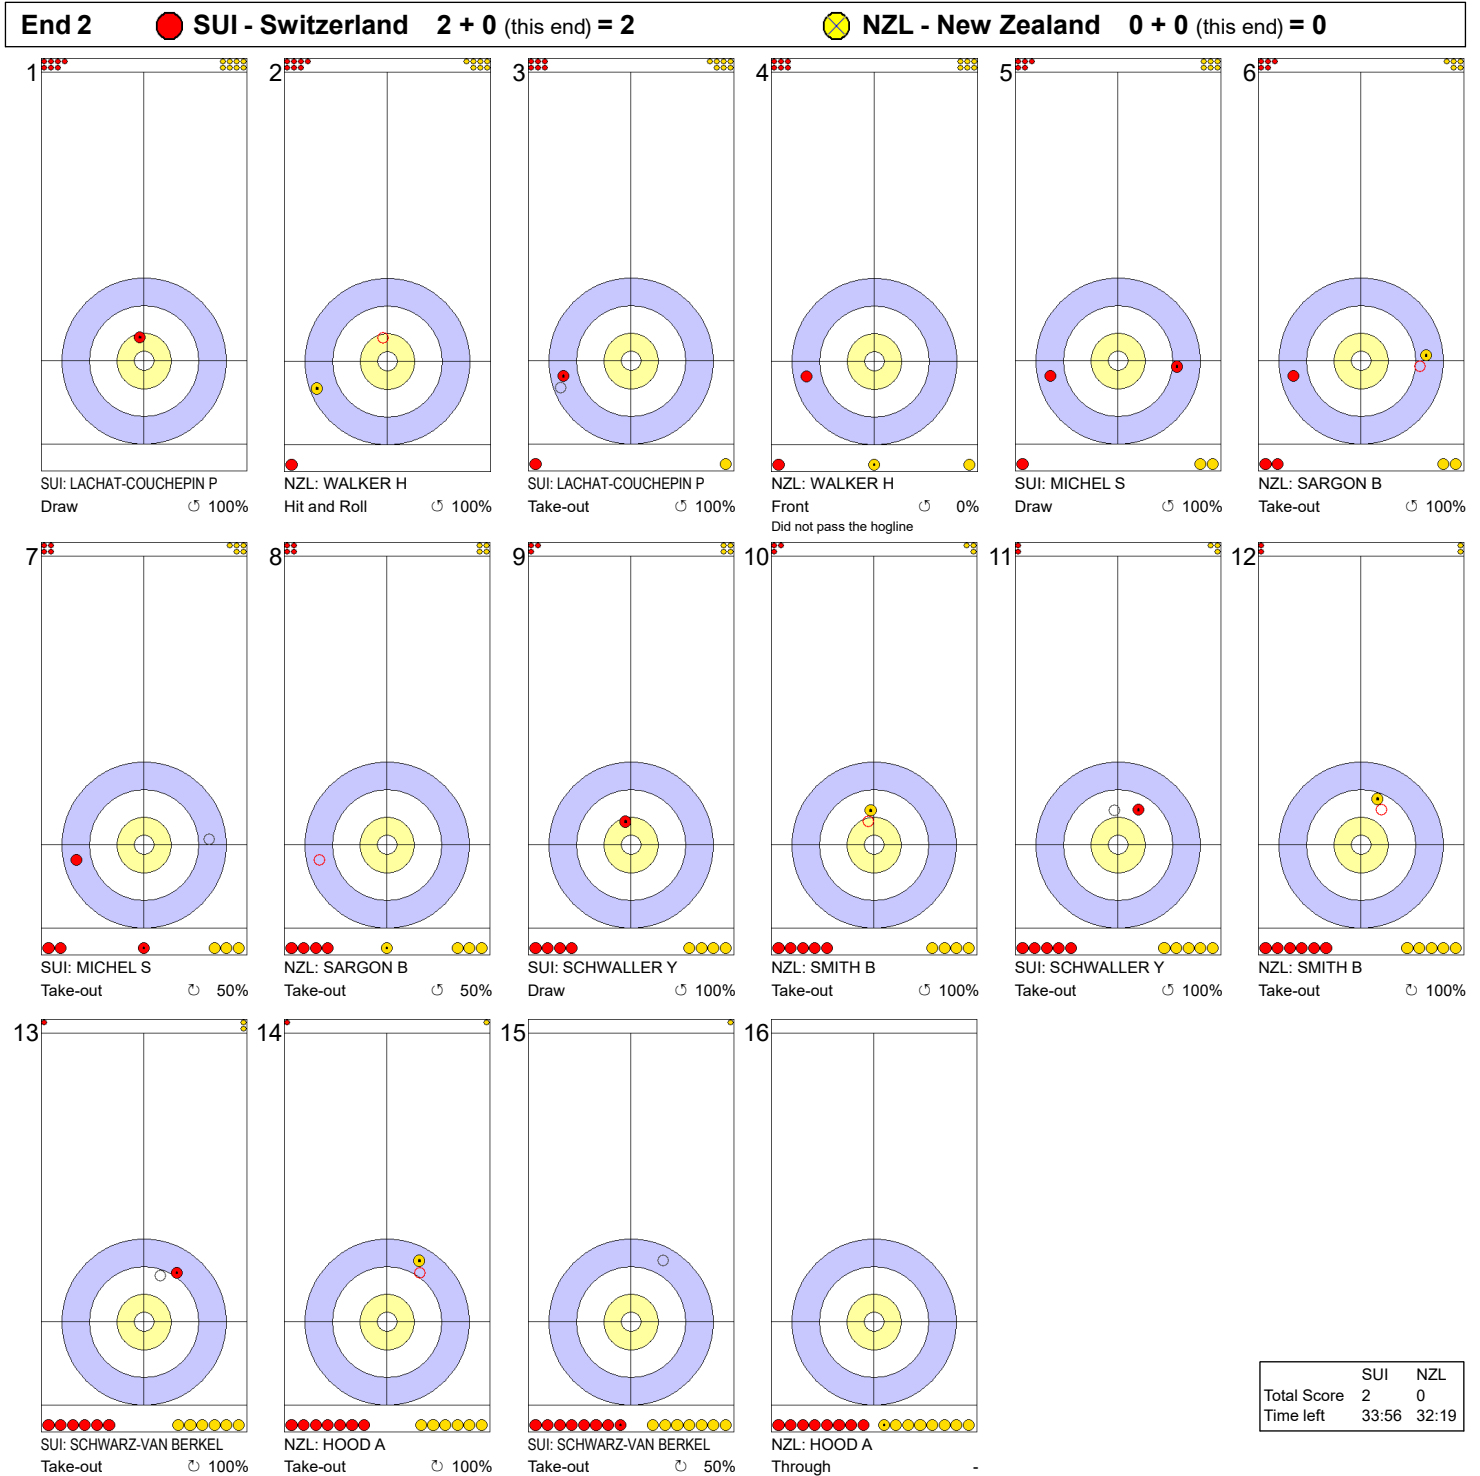

Game - Shot by Shot

Legend:
 ↻ Clockwise ↺ Counter-clockwise - Not considered

Game - Shot by Shot

Legend:
 Clockwise  Counter-clockwise - Not considered

Game - Shot by Shot

End 3 ● **SUI - Switzerland 2 + 0** (this end) = 2 ⊗ **NZL - New Zealand 0 + 1** (this end) = 1

	SUI	NZL
Total Score	2	1
Time left	30:42	28:04

Legend:
 ↻ Clockwise ↺ Counter-clockwise - Not considered

Game - Shot by Shot

Legend:
↻ Clockwise ↺ Counter-clockwise - Not considered

WED 3 APR 2024
Start Time 9:00

Round Robin Session 12 - Sheet B

Game - Shot by Shot

Legend:
 Clockwise
 Counter-clockwise
 Not considered

Game - Shot by Shot

Legend:
 Clockwise
  Counter-clockwise
 - Not considered

Game - Shot by Shot

Legend:
 ↻ Clockwise ↺ Counter-clockwise - Not considered

Game - Shot by Shot

Legend:
 ↺ Clockwise ↻ Counter-clockwise - Not considered