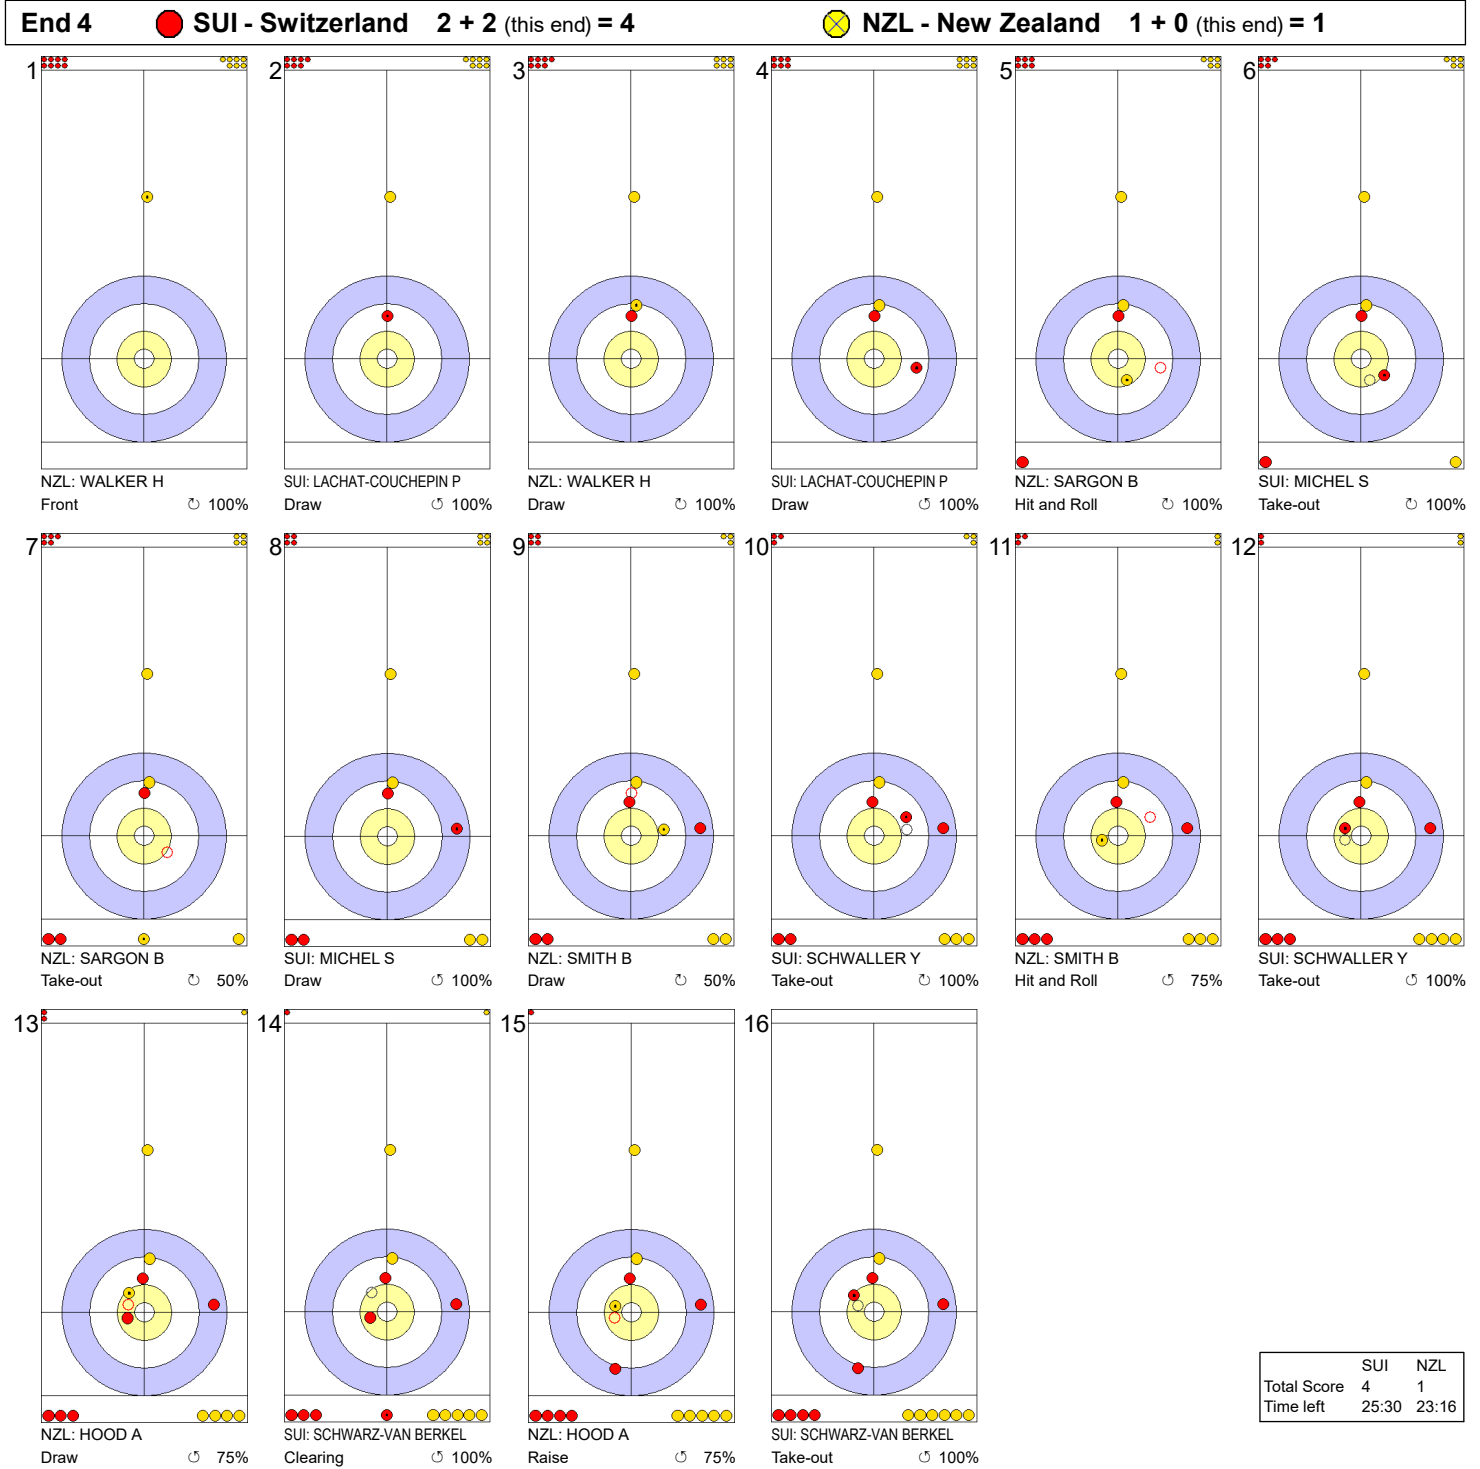

Game - Shot by Shot

Legend:
 ↻ Clockwise ↺ Counter-clockwise - Not considered

Game - Shot by Shot

Legend:
 Clockwise  Counter-clockwise - Not considered

Game - Shot by Shot

End 3 ● **SUI - Switzerland 2 + 0** (this end) = 2 ⊗ **NZL - New Zealand 0 + 1** (this end) = 1

	SUI	NZL
Total Score	2	1
Time left	30:42	28:04

Legend:
 ↻ Clockwise ↺ Counter-clockwise - Not considered

Game - Shot by Shot

Legend:
↻ Clockwise ↺ Counter-clockwise - Not considered

WED 3 APR 2024
Start Time 9:00

Round Robin Session 12 - Sheet B

Game - Shot by Shot

Legend:
 Clockwise
 Counter-clockwise
 Not considered

Game - Shot by Shot

Legend:
 Clockwise
  Counter-clockwise
 - Not considered

Game - Shot by Shot

Legend:
 ↻ Clockwise ↺ Counter-clockwise - Not considered

Game - Shot by Shot

Legend:
 ↺ Clockwise ↻ Counter-clockwise - Not considered