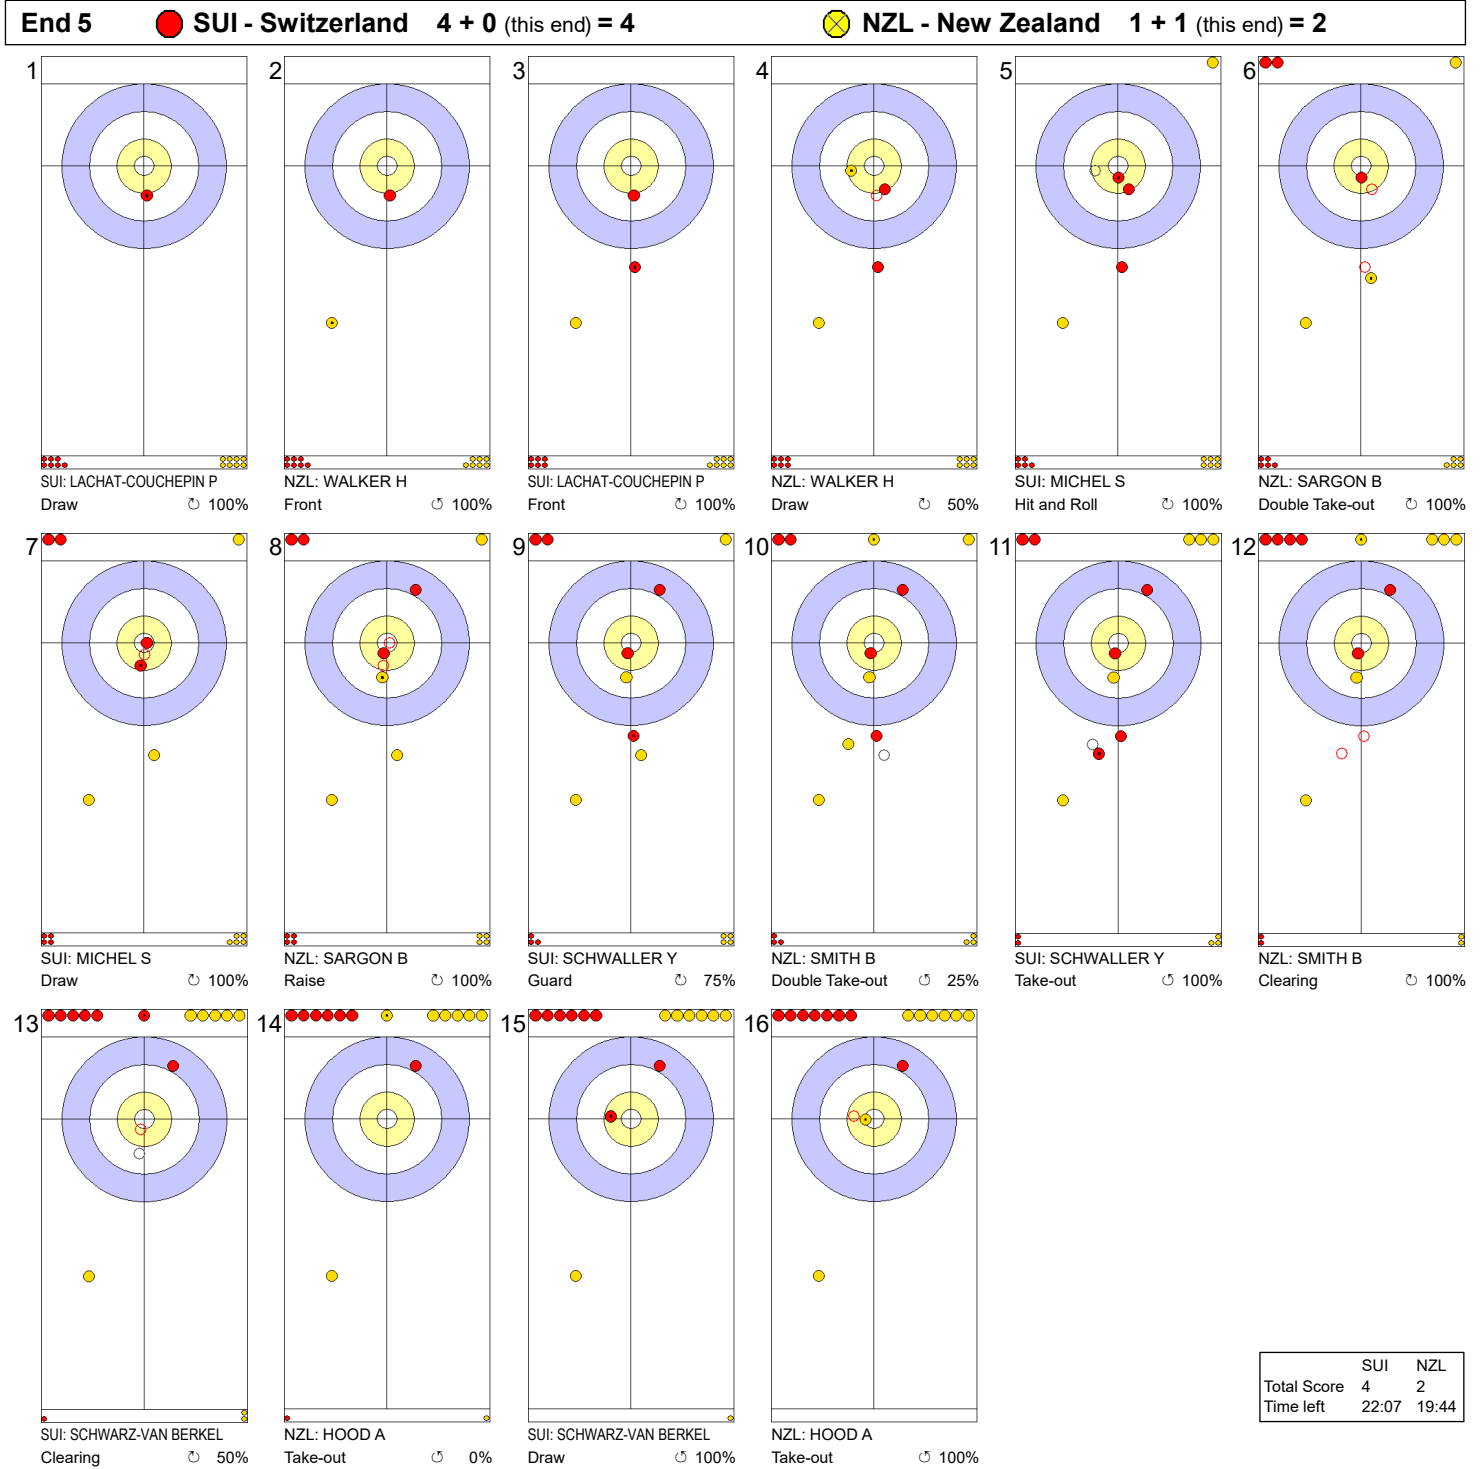

Game - Shot by Shot

Legend:
 ↻ Clockwise ↺ Counter-clockwise - Not considered

Game - Shot by Shot

Legend:
 Clockwise  Counter-clockwise - Not considered

Game - Shot by Shot

End 3 ● **SUI - Switzerland 2 + 0** (this end) = 2 ⊗ **NZL - New Zealand 0 + 1** (this end) = 1

	SUI	NZL
Total Score	2	1
Time left	30:42	28:04

Legend:
 ↻ Clockwise ↺ Counter-clockwise - Not considered

Game - Shot by Shot

Legend:
↻ Clockwise ↺ Counter-clockwise - Not considered

WED 3 APR 2024
Start Time 9:00

Round Robin Session 12 - Sheet B

Game - Shot by Shot

Legend:
 Clockwise
 Counter-clockwise
 Not considered

Game - Shot by Shot

Legend:
 Clockwise
  Counter-clockwise
 - Not considered

Game - Shot by Shot

Legend:
 ↻ Clockwise ↺ Counter-clockwise - Not considered

Game - Shot by Shot

Legend:
 ↺ Clockwise ↻ Counter-clockwise - Not considered